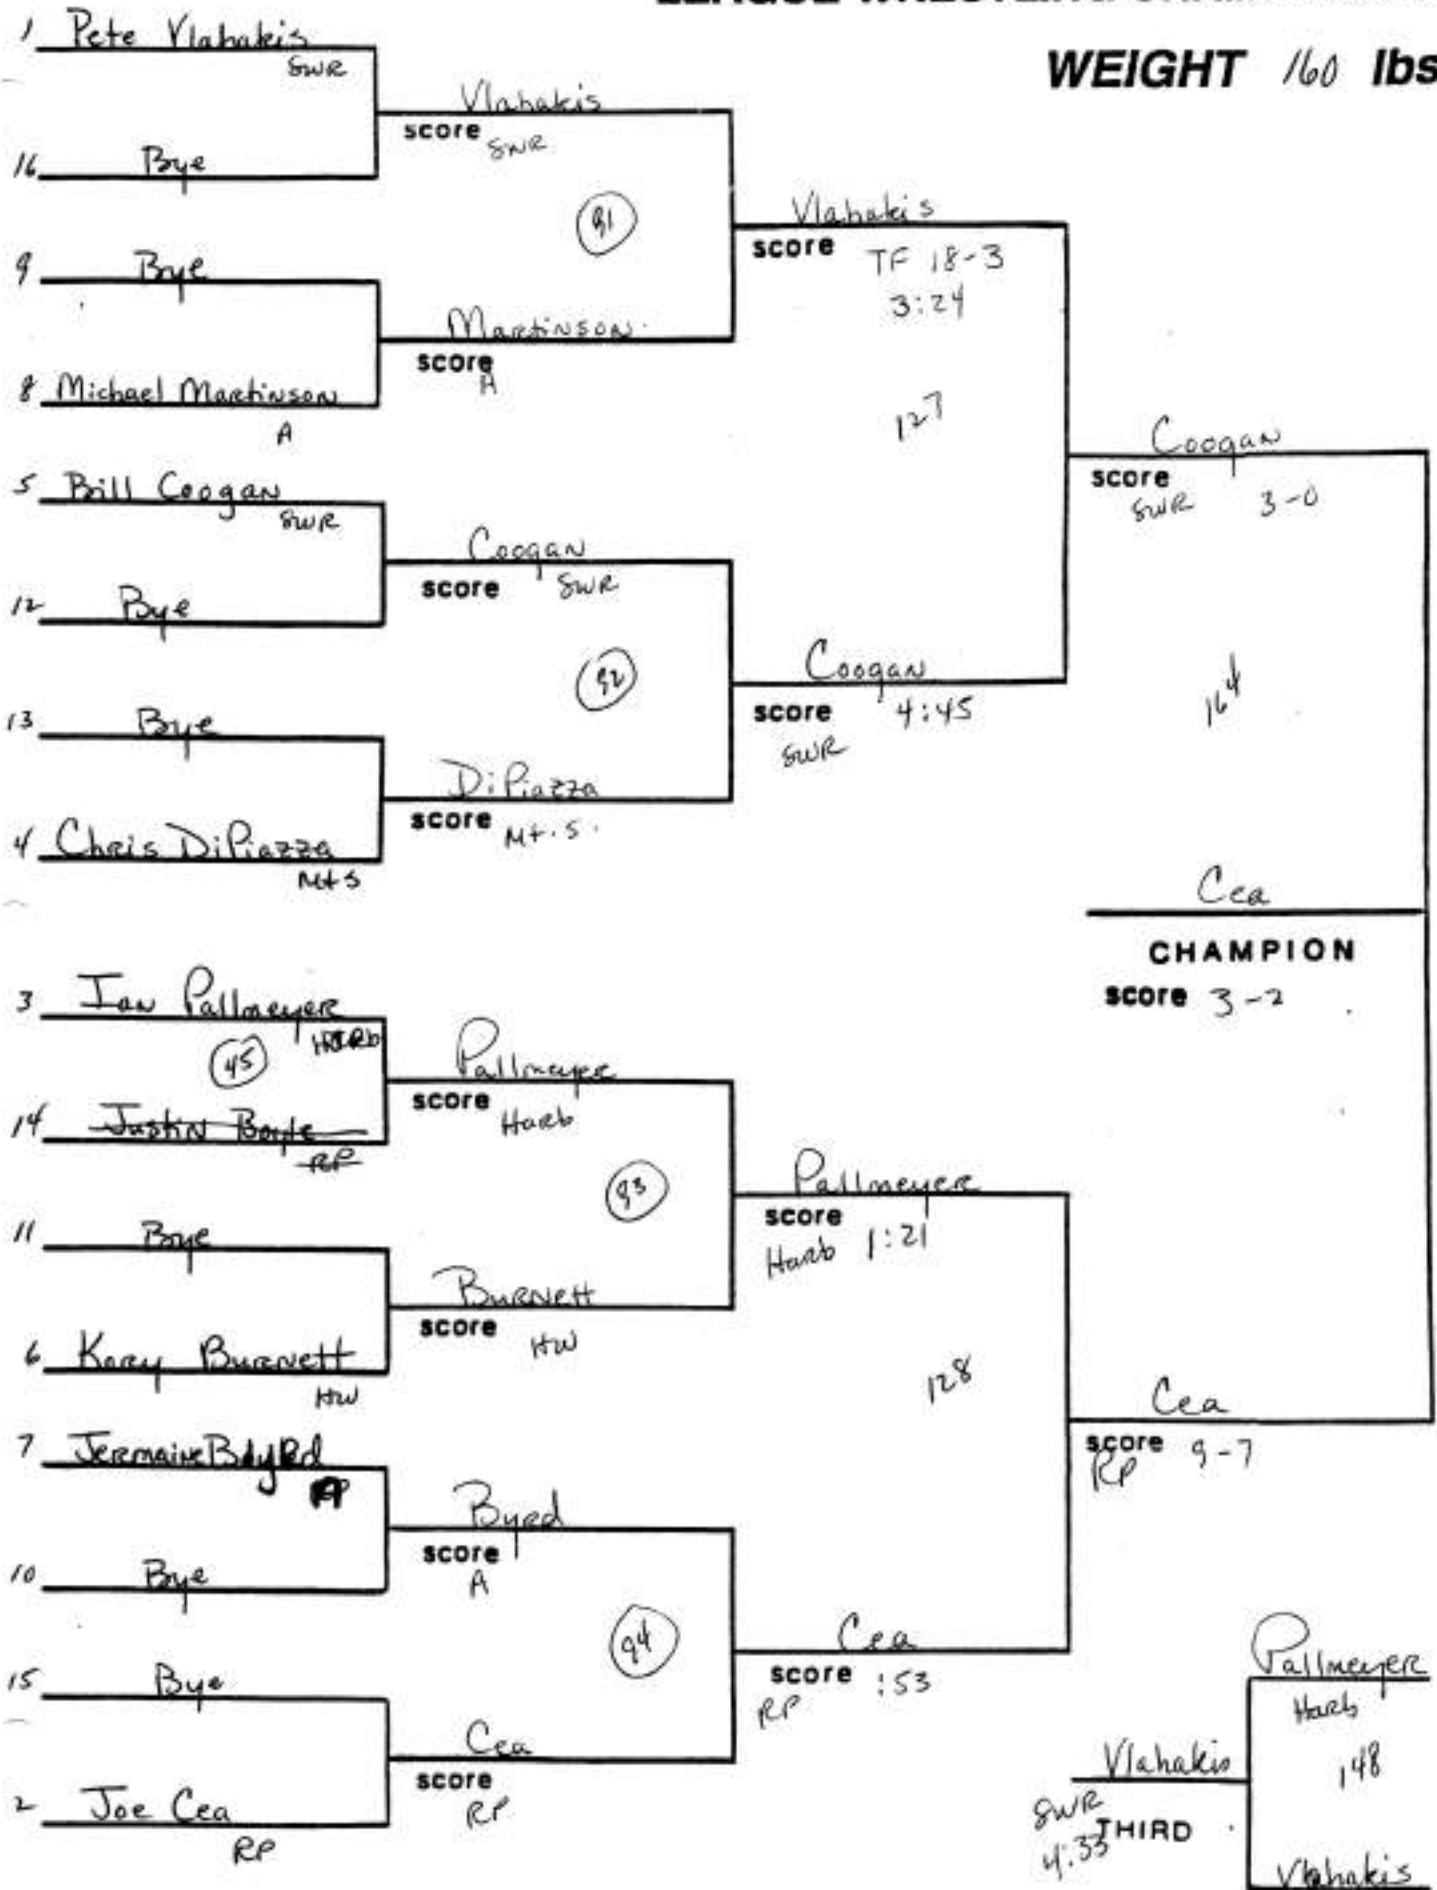

SECTION XI V LEAGUE WRESTLING CHAMPIONSHIP

WEIGHT 96 lbs.

SECTION XI LEAGUE WRESTLING CHAMPIONSHIP

WEIGHT 112 lbs.

(3) Uthman Jackson
(4) Gross

(8) Harary

A 13-8 THIRD

SECTION XI LEAGUE WRESTLING CHAMPIONSHIP

(8) Quarataro

SECTION XI LEAGUE WRESTLING CHAMPIONSHIP

WEIGHT 140 lbs.

SECTION XI LEAGUE WRESTLING CHAMPIONSHIP

WEIGHT 145 lbs.

⑧ Ahuja

SECTION X: LEAGUE WRESTLING CHAMPIONSHIP

WEIGHT 152 lbs.

(8) Peaploff

SECTION XI LEAGUE WRESTLING CHAMPIONSHIP

WEIGHT 160 lbs.

(9) Boyle

SECTION XI LEAGUE WRESTLING CHAMPIONSHIP

WEIGHT 171 lbs.

(5) Cole (6) Ruotolo (8) Vicatos

SECTION XI LEAGUE WRESTLING CHAMPIONSHIP