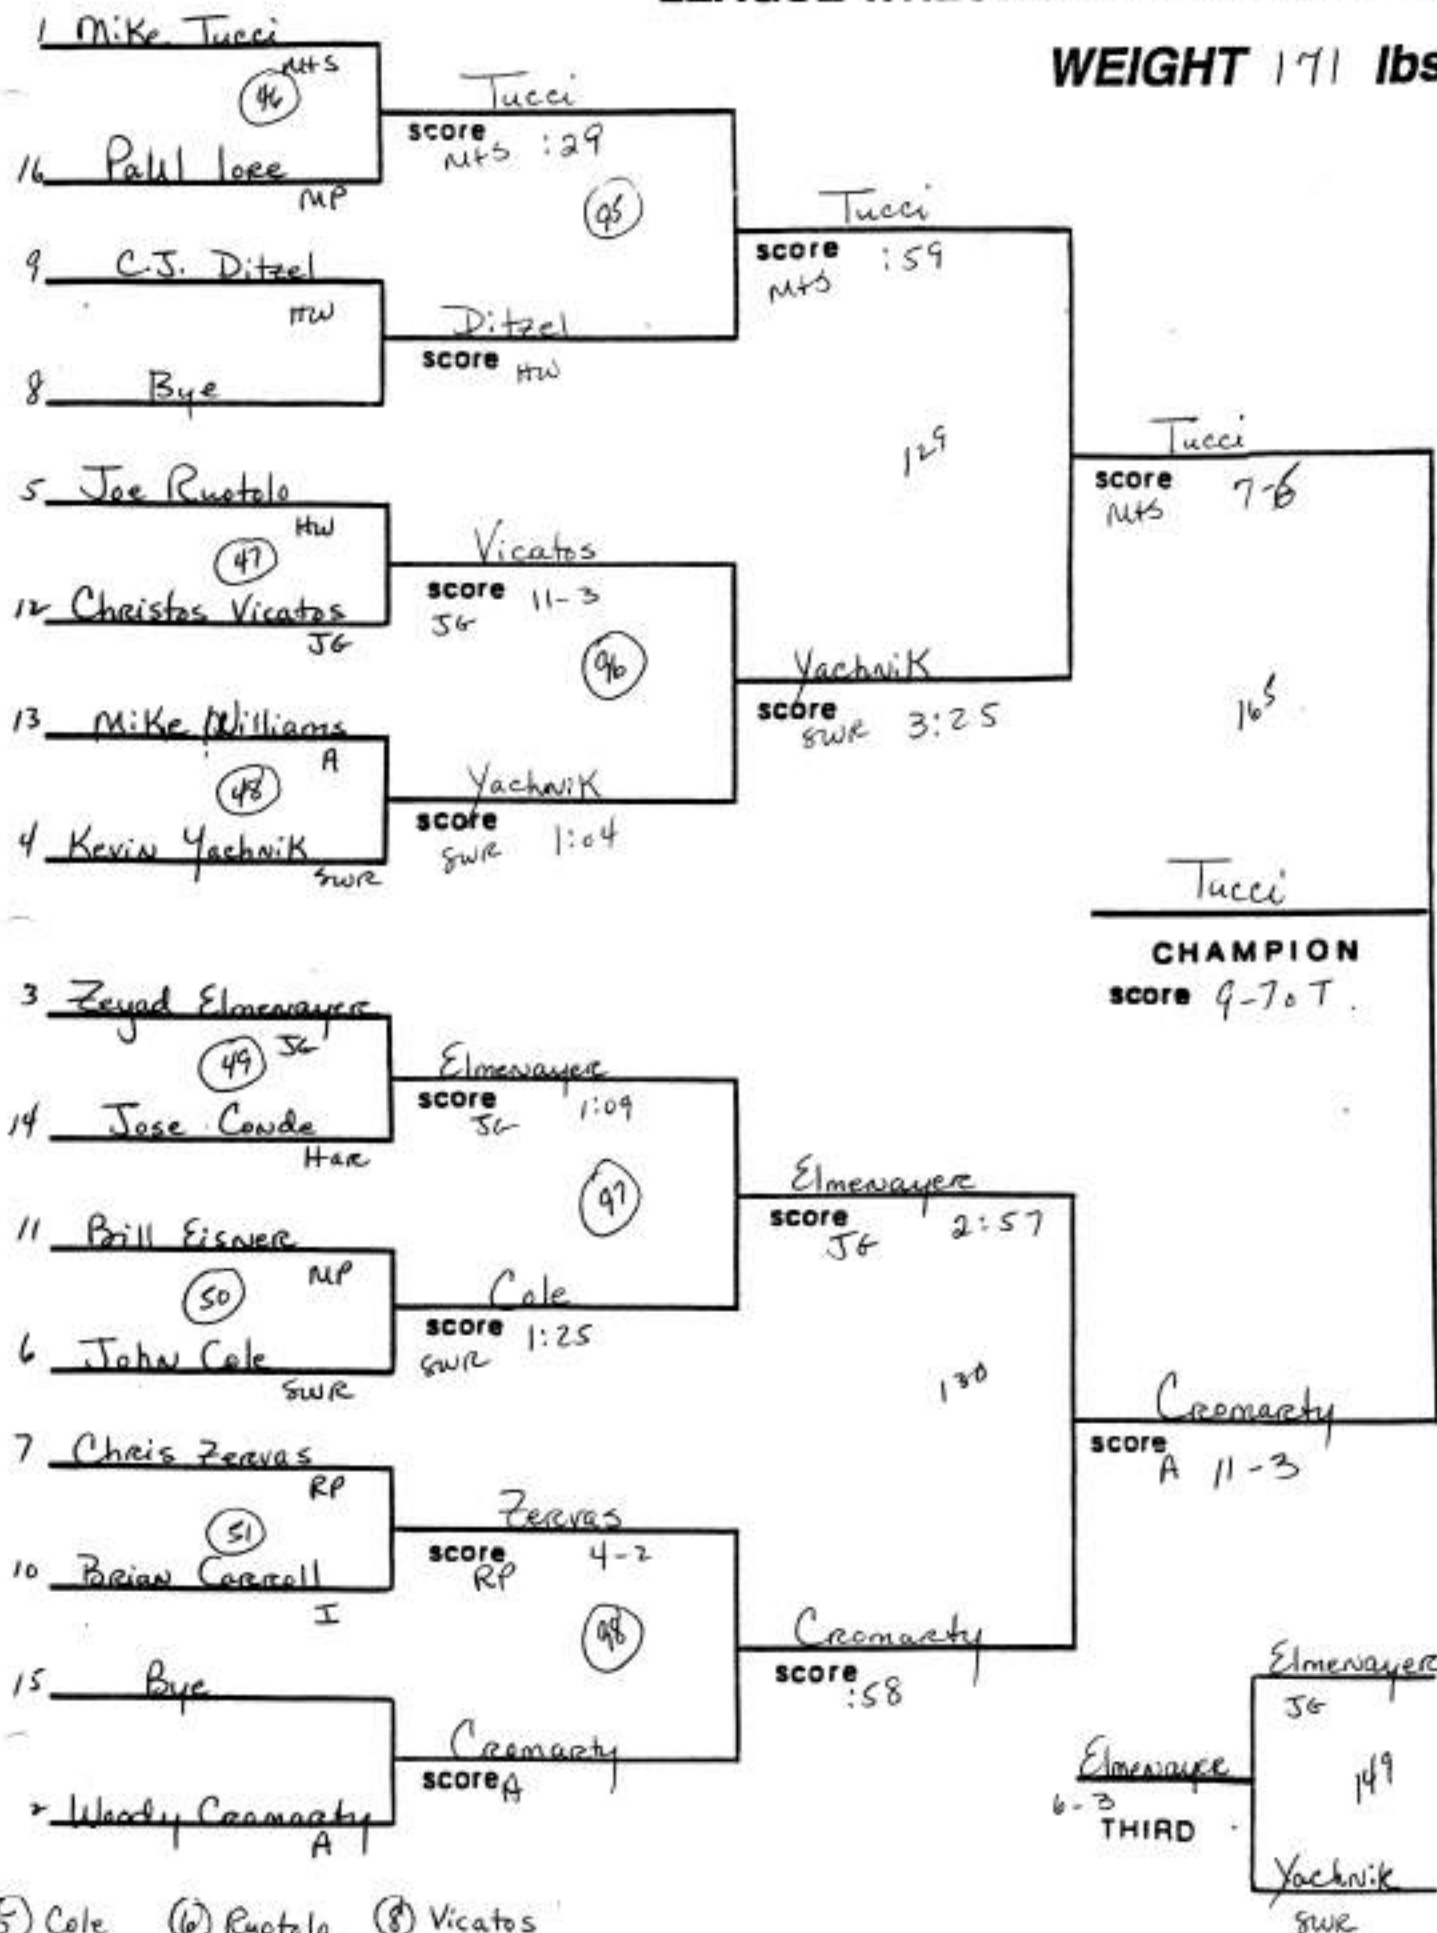

SECTION XI V LEAGUE WRESTLING CHAMPIONSHIP

WEIGHT 96 lbs.

SECTION XI LEAGUE WRESTLING CHAMPIONSHIP

WEIGHT 112 lbs.

(3) Uthman Jackson
(4) Gross

(8) Harary

A 13-8 THIRD

SECTION XI LEAGUE WRESTLING CHAMPIONSHIP

(8) Quarataro

SECTION XI LEAGUE WRESTLING CHAMPIONSHIP

WEIGHT 140 lbs.

SECTION XI LEAGUE WRESTLING CHAMPIONSHIP

WEIGHT 145 lbs.

⑧ Ahuja

SECTION X: LEAGUE WRESTLING CHAMPIONSHIP

WEIGHT 152 lbs.

(8) Peaploff

SECTION XI LEAGUE WRESTLING CHAMPIONSHIP

WEIGHT 160 lbs.

(9) Boyle

SECTION XI LEAGUE WRESTLING CHAMPIONSHIP

WEIGHT 171 lbs.

(5) Cole (6) Ruotolo (8) Vicatos

SECTION XI LEAGUE WRESTLING CHAMPIONSHIP