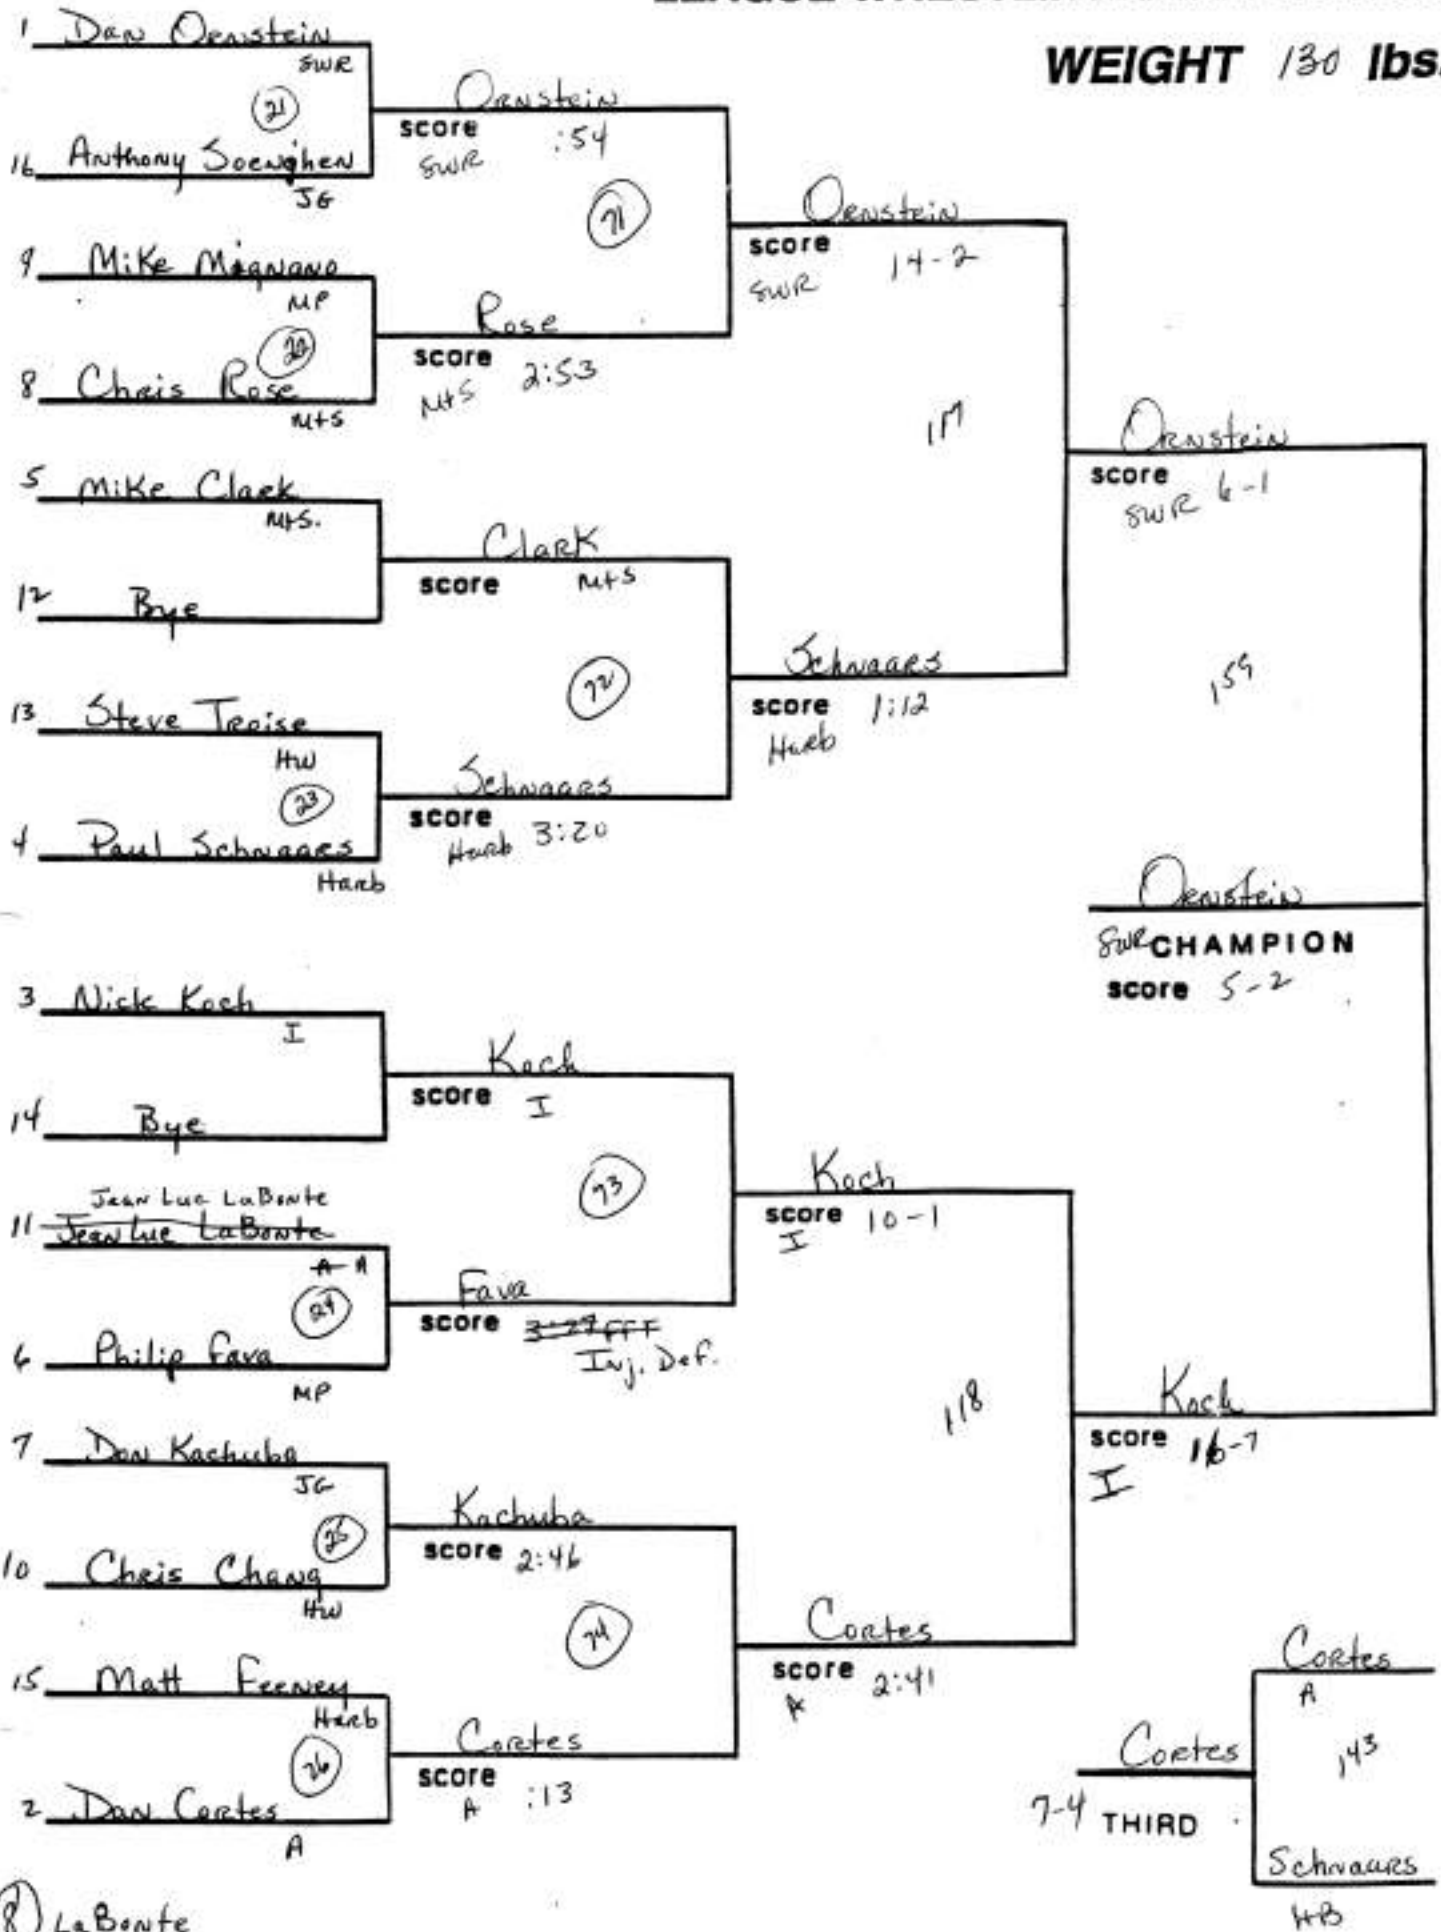

SECTION XI V LEAGUE WRESTLING CHAMPIONSHIP

WEIGHT 96 lbs.

SECTION XI LEAGUE WRESTLING CHAMPIONSHIP

WEIGHT 112 lbs.

(3) Uthman Jackson
(4) Gross

(8) Harary

A 13-8 THIRD

SECTION XI LEAGUE WRESTLING CHAMPIONSHIP

WEIGHT 119 lbs.

⑧ Alfieri

SECTION XI LEAGUE WRESTLING CHAMPIONSHIP

WEIGHT 125 lbs.

SECTION XI LEAGUE WRESTLING CHAMPIONSHIP

WEIGHT 130 lbs.

SECTION XI LEAGUE WRESTLING CHAMPIONSHIP

WEIGHT 135 lbs.

(8) Quarataro

SECTION XI LEAGUE WRESTLING CHAMPIONSHIP

WEIGHT 140 lbs.

SECTION XI LEAGUE WRESTLING CHAMPIONSHIP

WEIGHT 145 lbs.

⑧ Ahuja

SECTION X: LEAGUE WRESTLING CHAMPIONSHIP

WEIGHT 152 lbs.