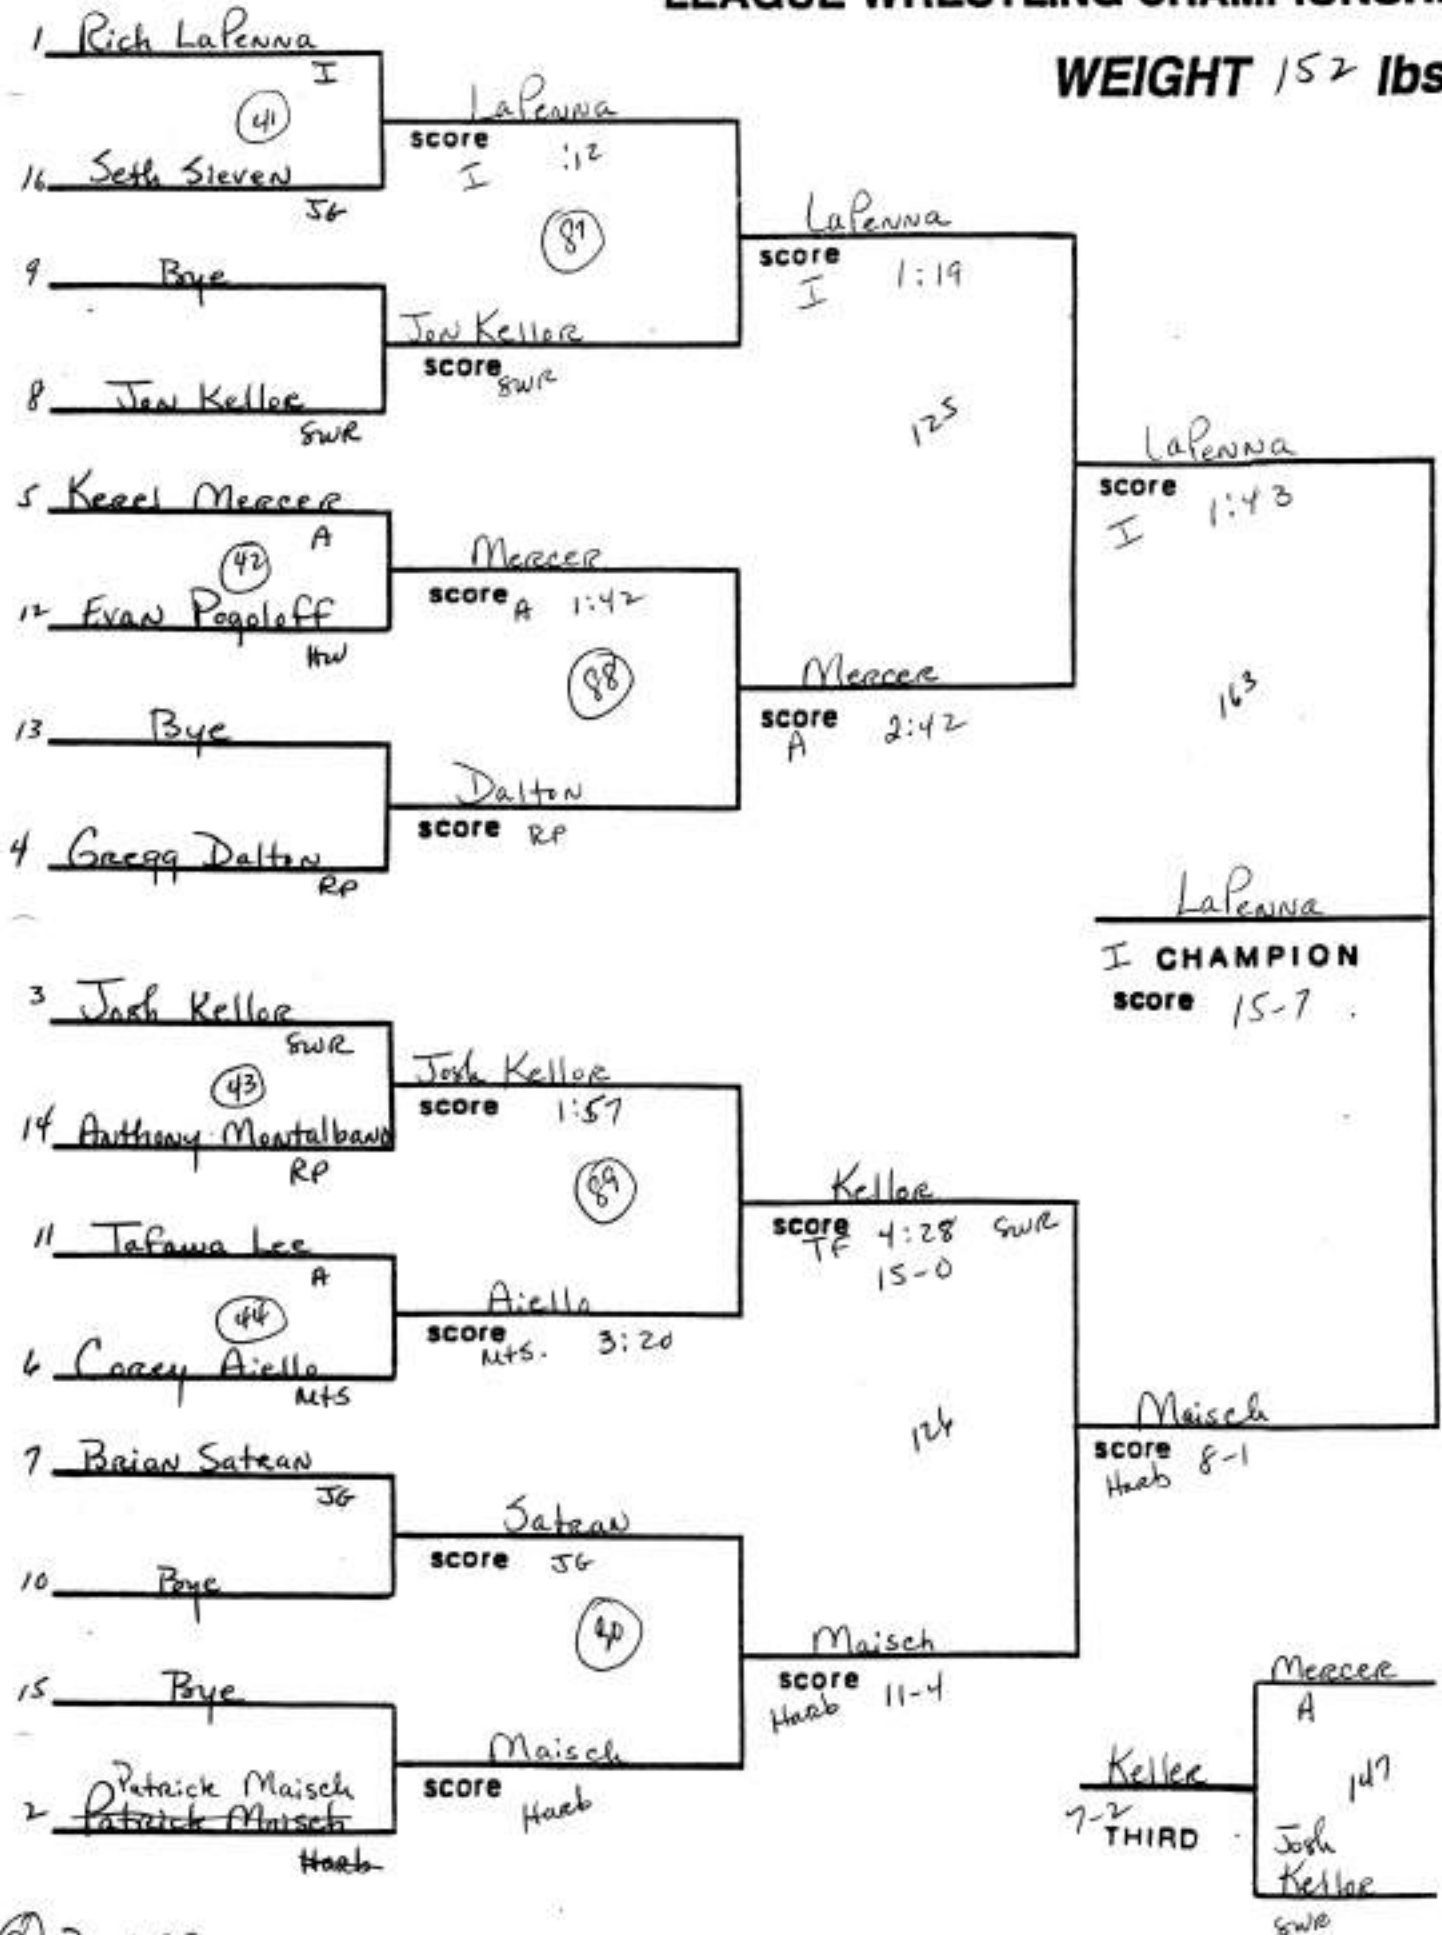

SECTION XI V LEAGUE WRESTLING CHAMPIONSHIP

WEIGHT 96 lbs.

SECTION XI LEAGUE WRESTLING CHAMPIONSHIP

WEIGHT 112 lbs.

(3) Uthman Jackson
(4) Gross

(8) Harary

A 13-8 THIRD

SECTION XI LEAGUE WRESTLING CHAMPIONSHIP

(8) Quarataro

SECTION XI LEAGUE WRESTLING CHAMPIONSHIP

WEIGHT 140 lbs.

SECTION XI LEAGUE WRESTLING CHAMPIONSHIP

WEIGHT 145 lbs.

⑧ Ahuja

SECTION X: LEAGUE WRESTLING CHAMPIONSHIP

WEIGHT 152 lbs.

(8) Peaploff

SECTION XI LEAGUE WRESTLING CHAMPIONSHIP

WEIGHT 160 lbs.

(9) Boyle

SECTION XI LEAGUE WRESTLING CHAMPIONSHIP

WEIGHT 171 lbs.

(5) Cole (6) Ruotolo (8) Vicatos

SECTION XI LEAGUE WRESTLING CHAMPIONSHIP