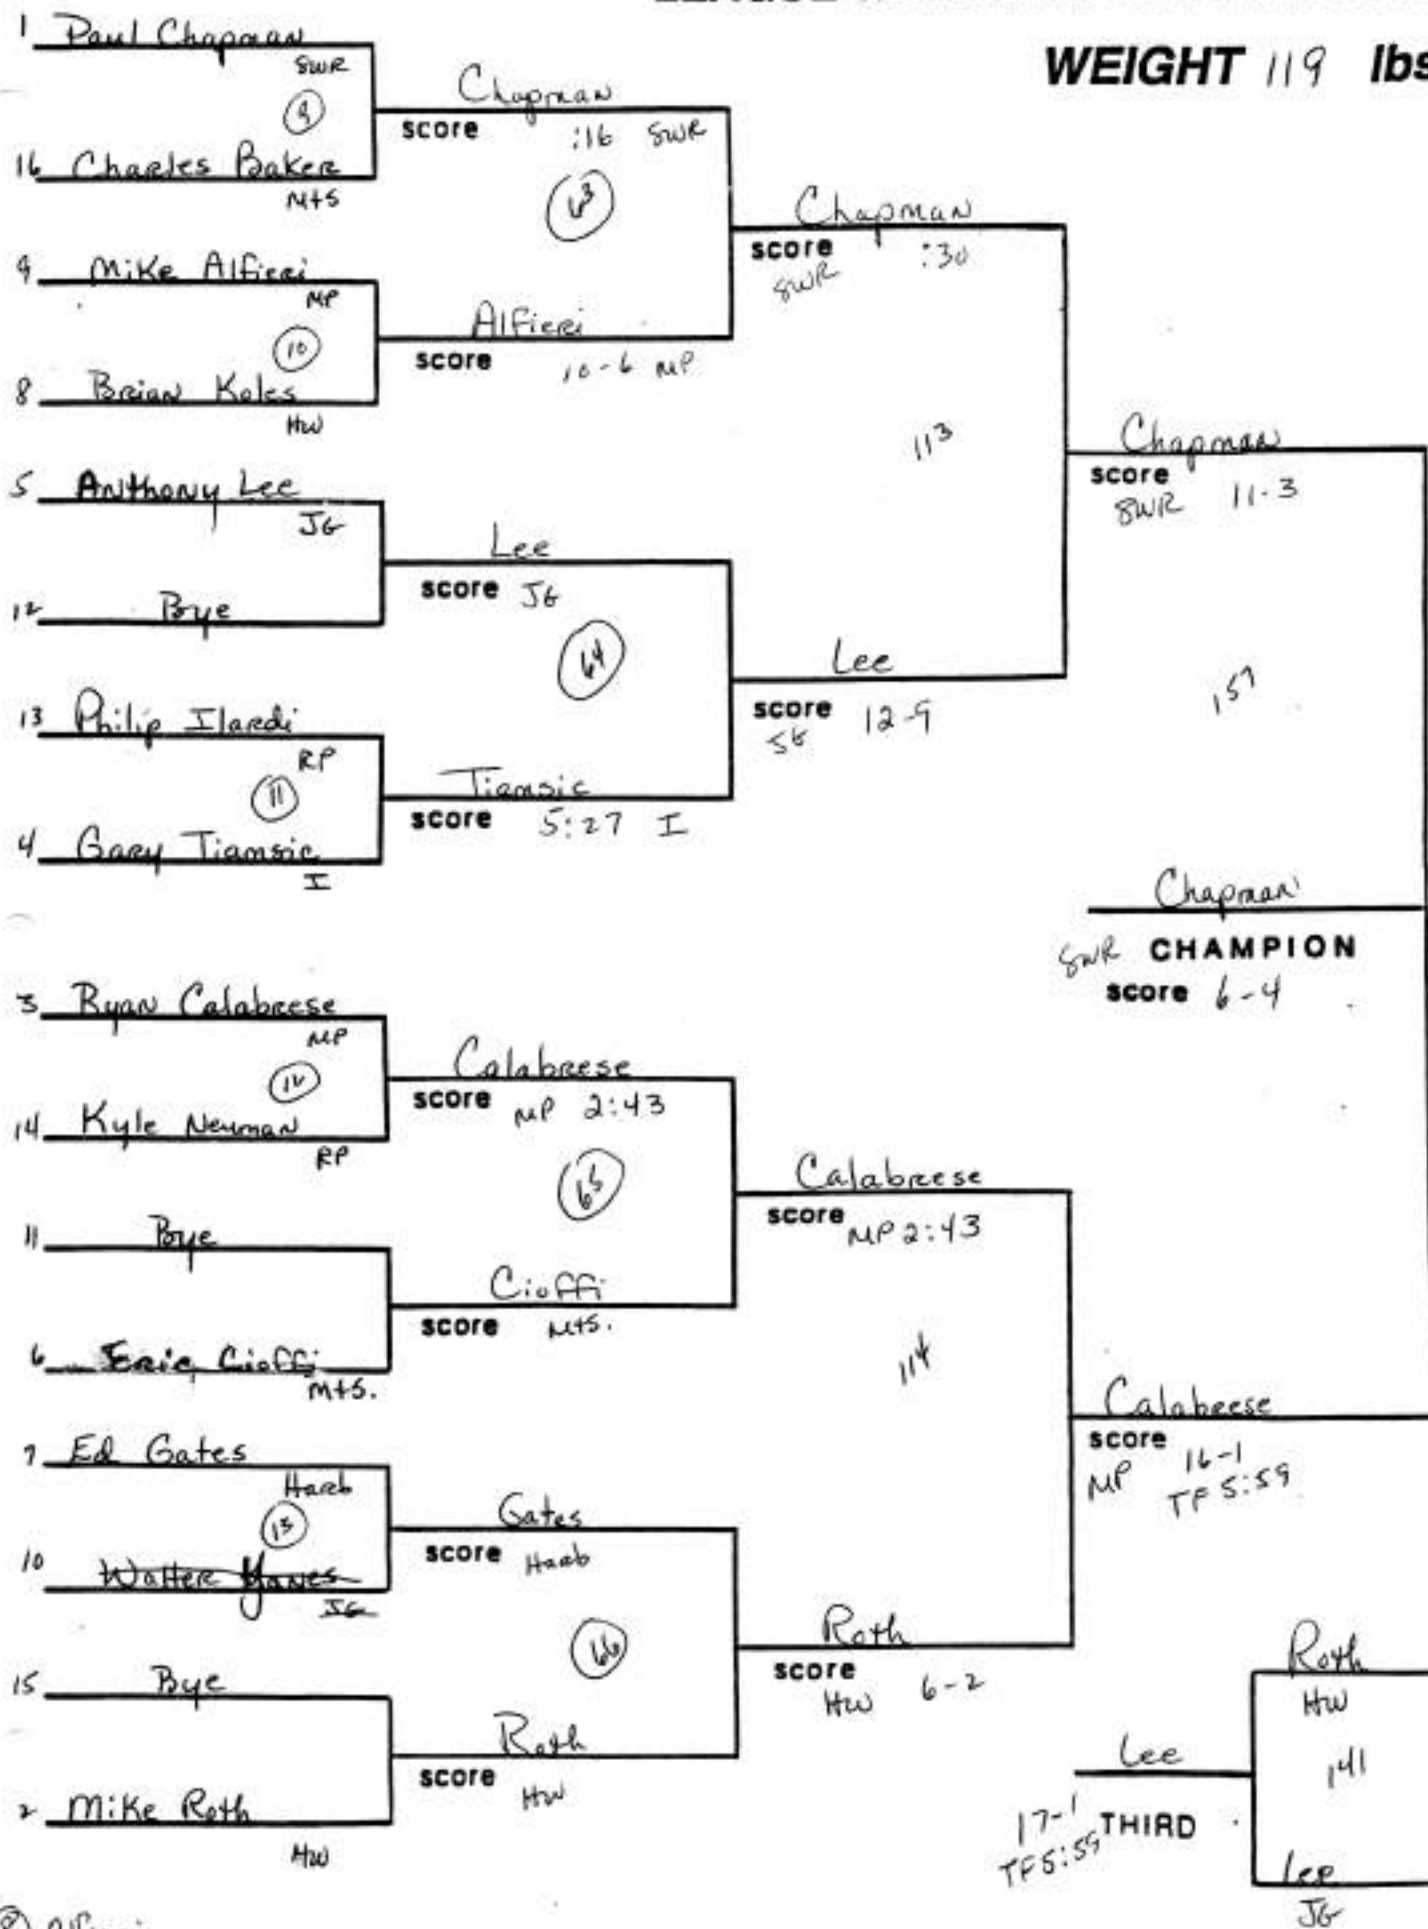

SECTION XI V LEAGUE WRESTLING CHAMPIONSHIP

WEIGHT 96 lbs.

SECTION XI LEAGUE WRESTLING CHAMPIONSHIP

WEIGHT 112 lbs.

(3) Uthman Jackson
(4) Gross

(8) Harary

A 13-8 THIRD

SECTION XI LEAGUE WRESTLING CHAMPIONSHIP

WEIGHT 119 lbs.

⑧ Alfieri

SECTION XI LEAGUE WRESTLING CHAMPIONSHIP

WEIGHT 125 lbs.

SECTION XI LEAGUE WRESTLING CHAMPIONSHIP

WEIGHT 130 lbs.

SECTION XI LEAGUE WRESTLING CHAMPIONSHIP

WEIGHT 135 lbs.

(8) Quarataro

SECTION XI LEAGUE WRESTLING CHAMPIONSHIP

WEIGHT 140 lbs.

SECTION XI LEAGUE WRESTLING CHAMPIONSHIP

WEIGHT 145 lbs.

⑧ Ahuja

SECTION X: LEAGUE WRESTLING CHAMPIONSHIP

WEIGHT 152 lbs.

WEIGHT 189 lbs.

(8) Kretchmer

SECTION XI LEAGUE WRESTLING CHAMPIONSHIP

WEIGHT 215 lbs.

SECTION XI LEAGUE WRESTLING CHAMPIONSHIP

WEIGHT 275 lbs.