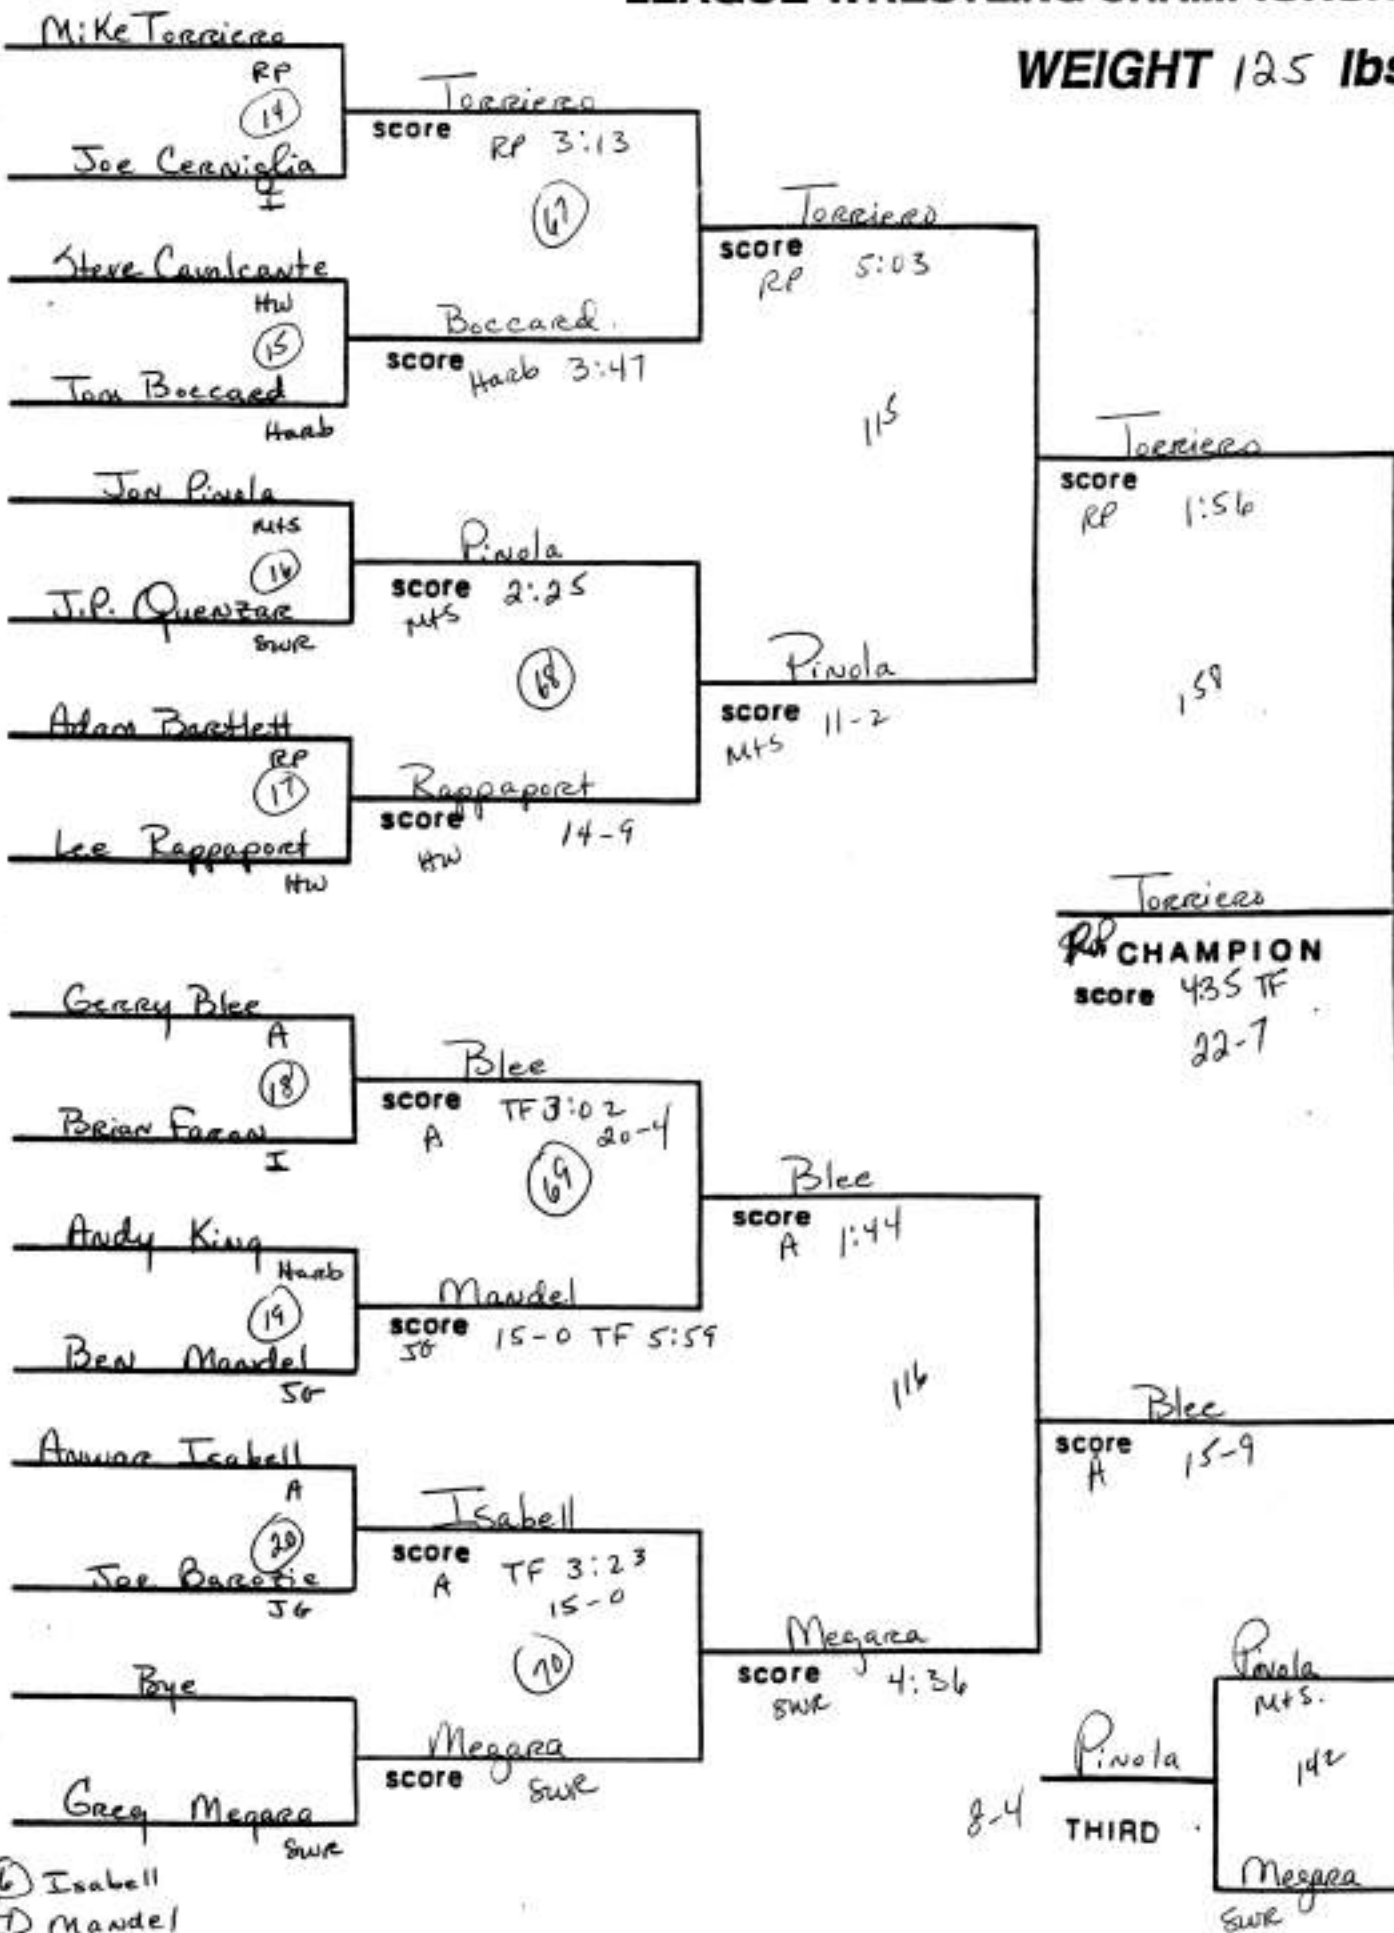

SECTION XI V LEAGUE WRESTLING CHAMPIONSHIP

WEIGHT 96 lbs.

SECTION XI LEAGUE WRESTLING CHAMPIONSHIP

WEIGHT 112 lbs.

(3) Uthman Jackson
(4) Gross

(8) Harary

A 13-8 THIRD

SECTION XI LEAGUE WRESTLING CHAMPIONSHIP

WEIGHT 119 lbs.

⑧ Alfieri

SECTION XI LEAGUE WRESTLING CHAMPIONSHIP

WEIGHT 125 lbs.

SECTION XI LEAGUE WRESTLING CHAMPIONSHIP

WEIGHT 130 lbs.

SECTION XI LEAGUE WRESTLING CHAMPIONSHIP

WEIGHT 135 lbs.

(8) Quarataro

SECTION XI LEAGUE WRESTLING CHAMPIONSHIP

WEIGHT 140 lbs.

SECTION XI LEAGUE WRESTLING CHAMPIONSHIP

WEIGHT 145 lbs.

⑧ Ahuja

SECTION X: LEAGUE WRESTLING CHAMPIONSHIP

WEIGHT 152 lbs.

WEIGHT 189 lbs.

(8) Kretchmer

SECTION XI LEAGUE WRESTLING CHAMPIONSHIP

WEIGHT 215 lbs.

SECTION XI LEAGUE WRESTLING CHAMPIONSHIP

WEIGHT 275 lbs.