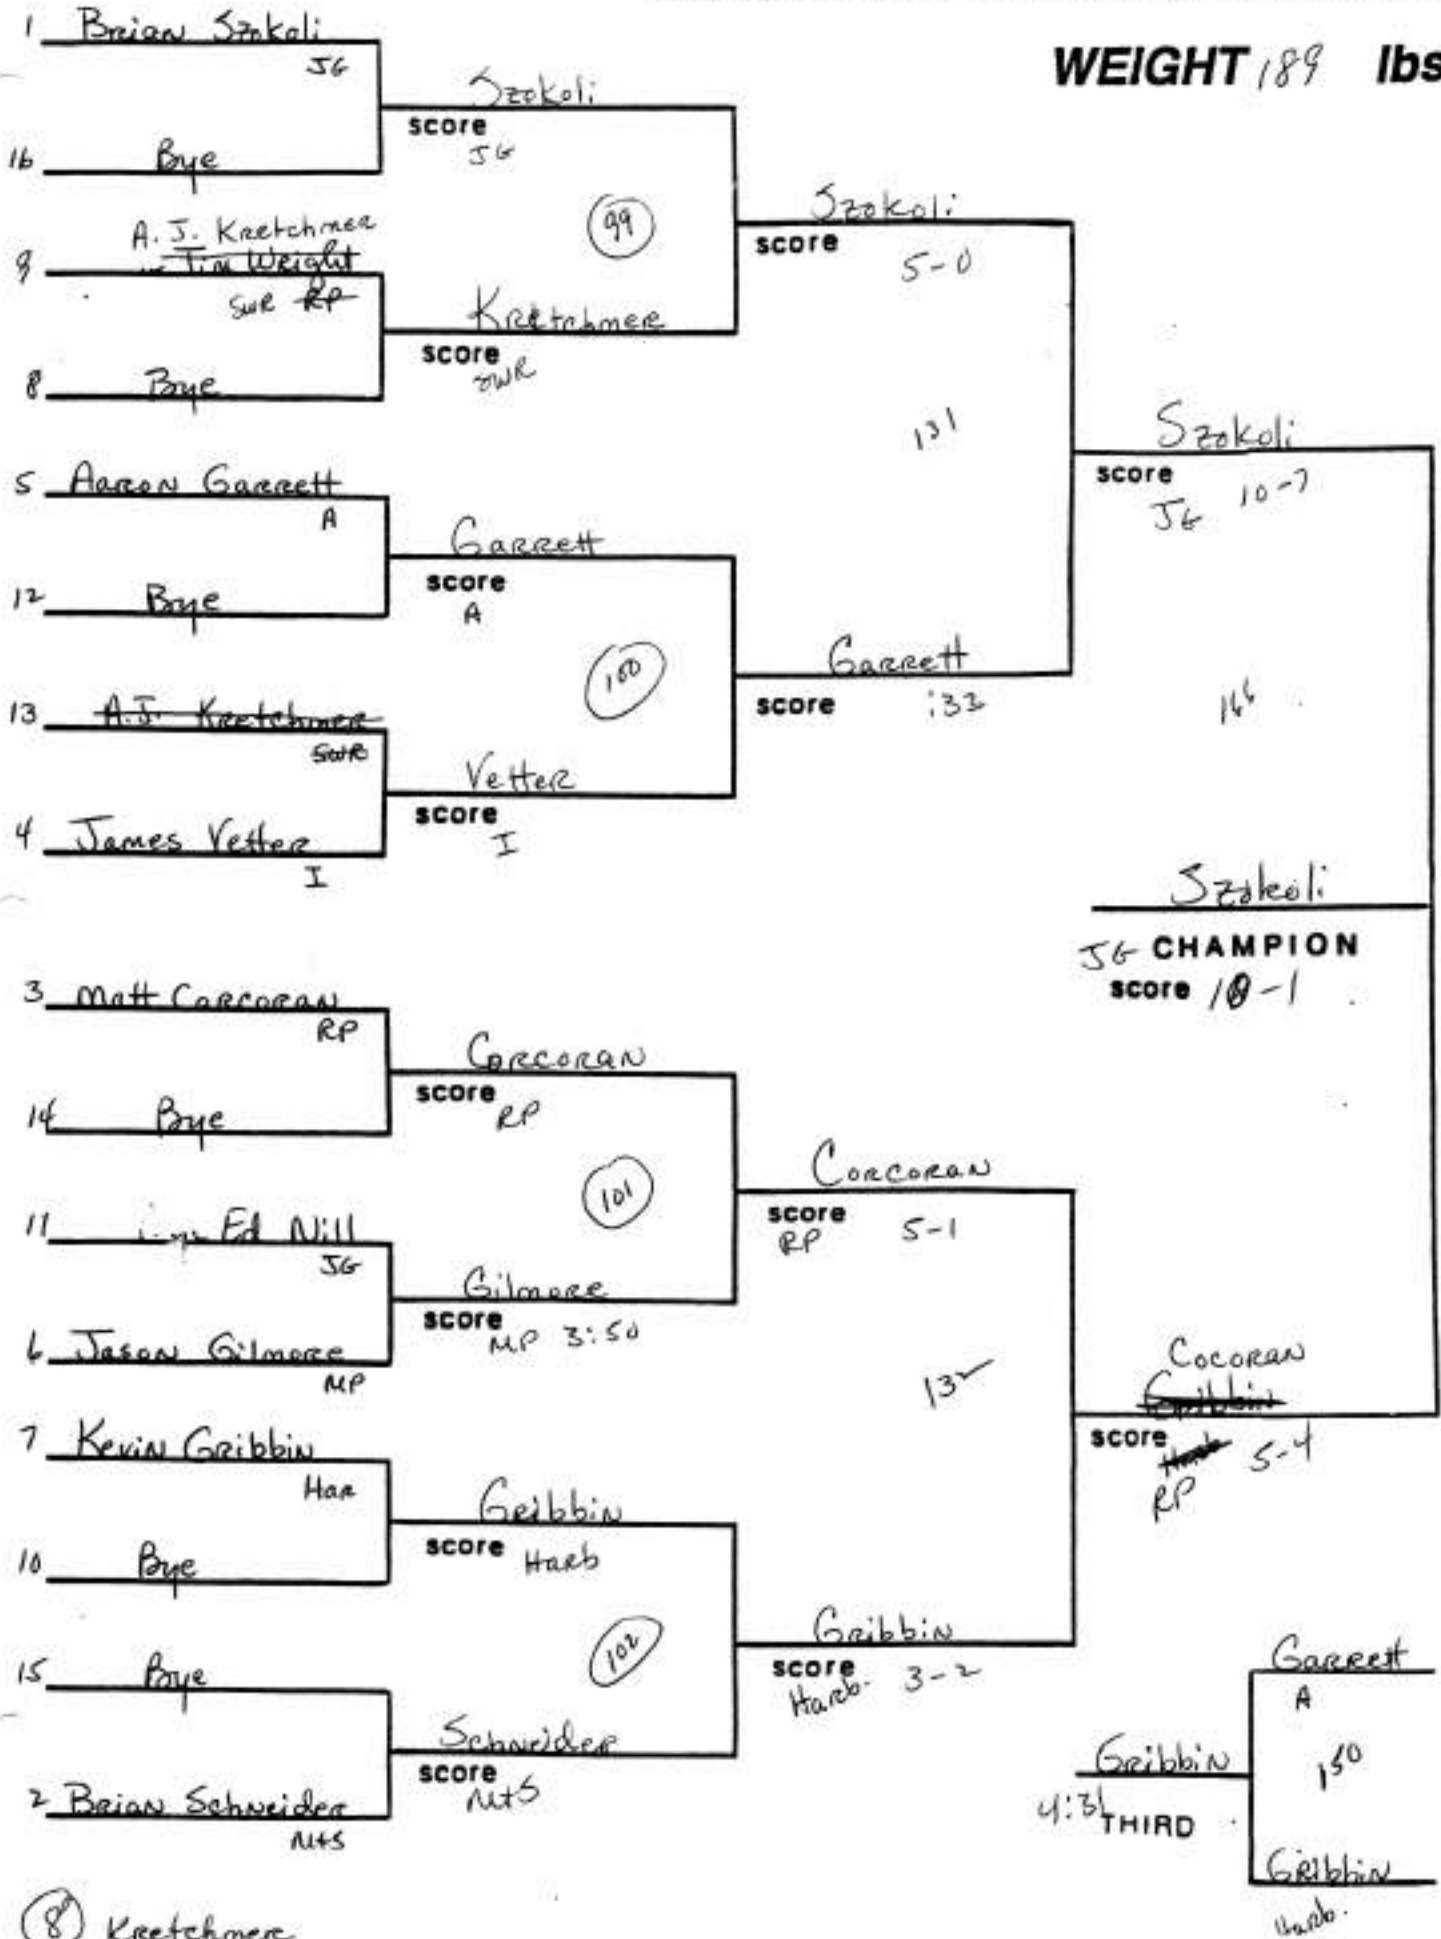

SECTION XI LEAGUE WRESTLING CHAMPIONSHIP

WEIGHT 189 lbs.

(8) Kretchmer