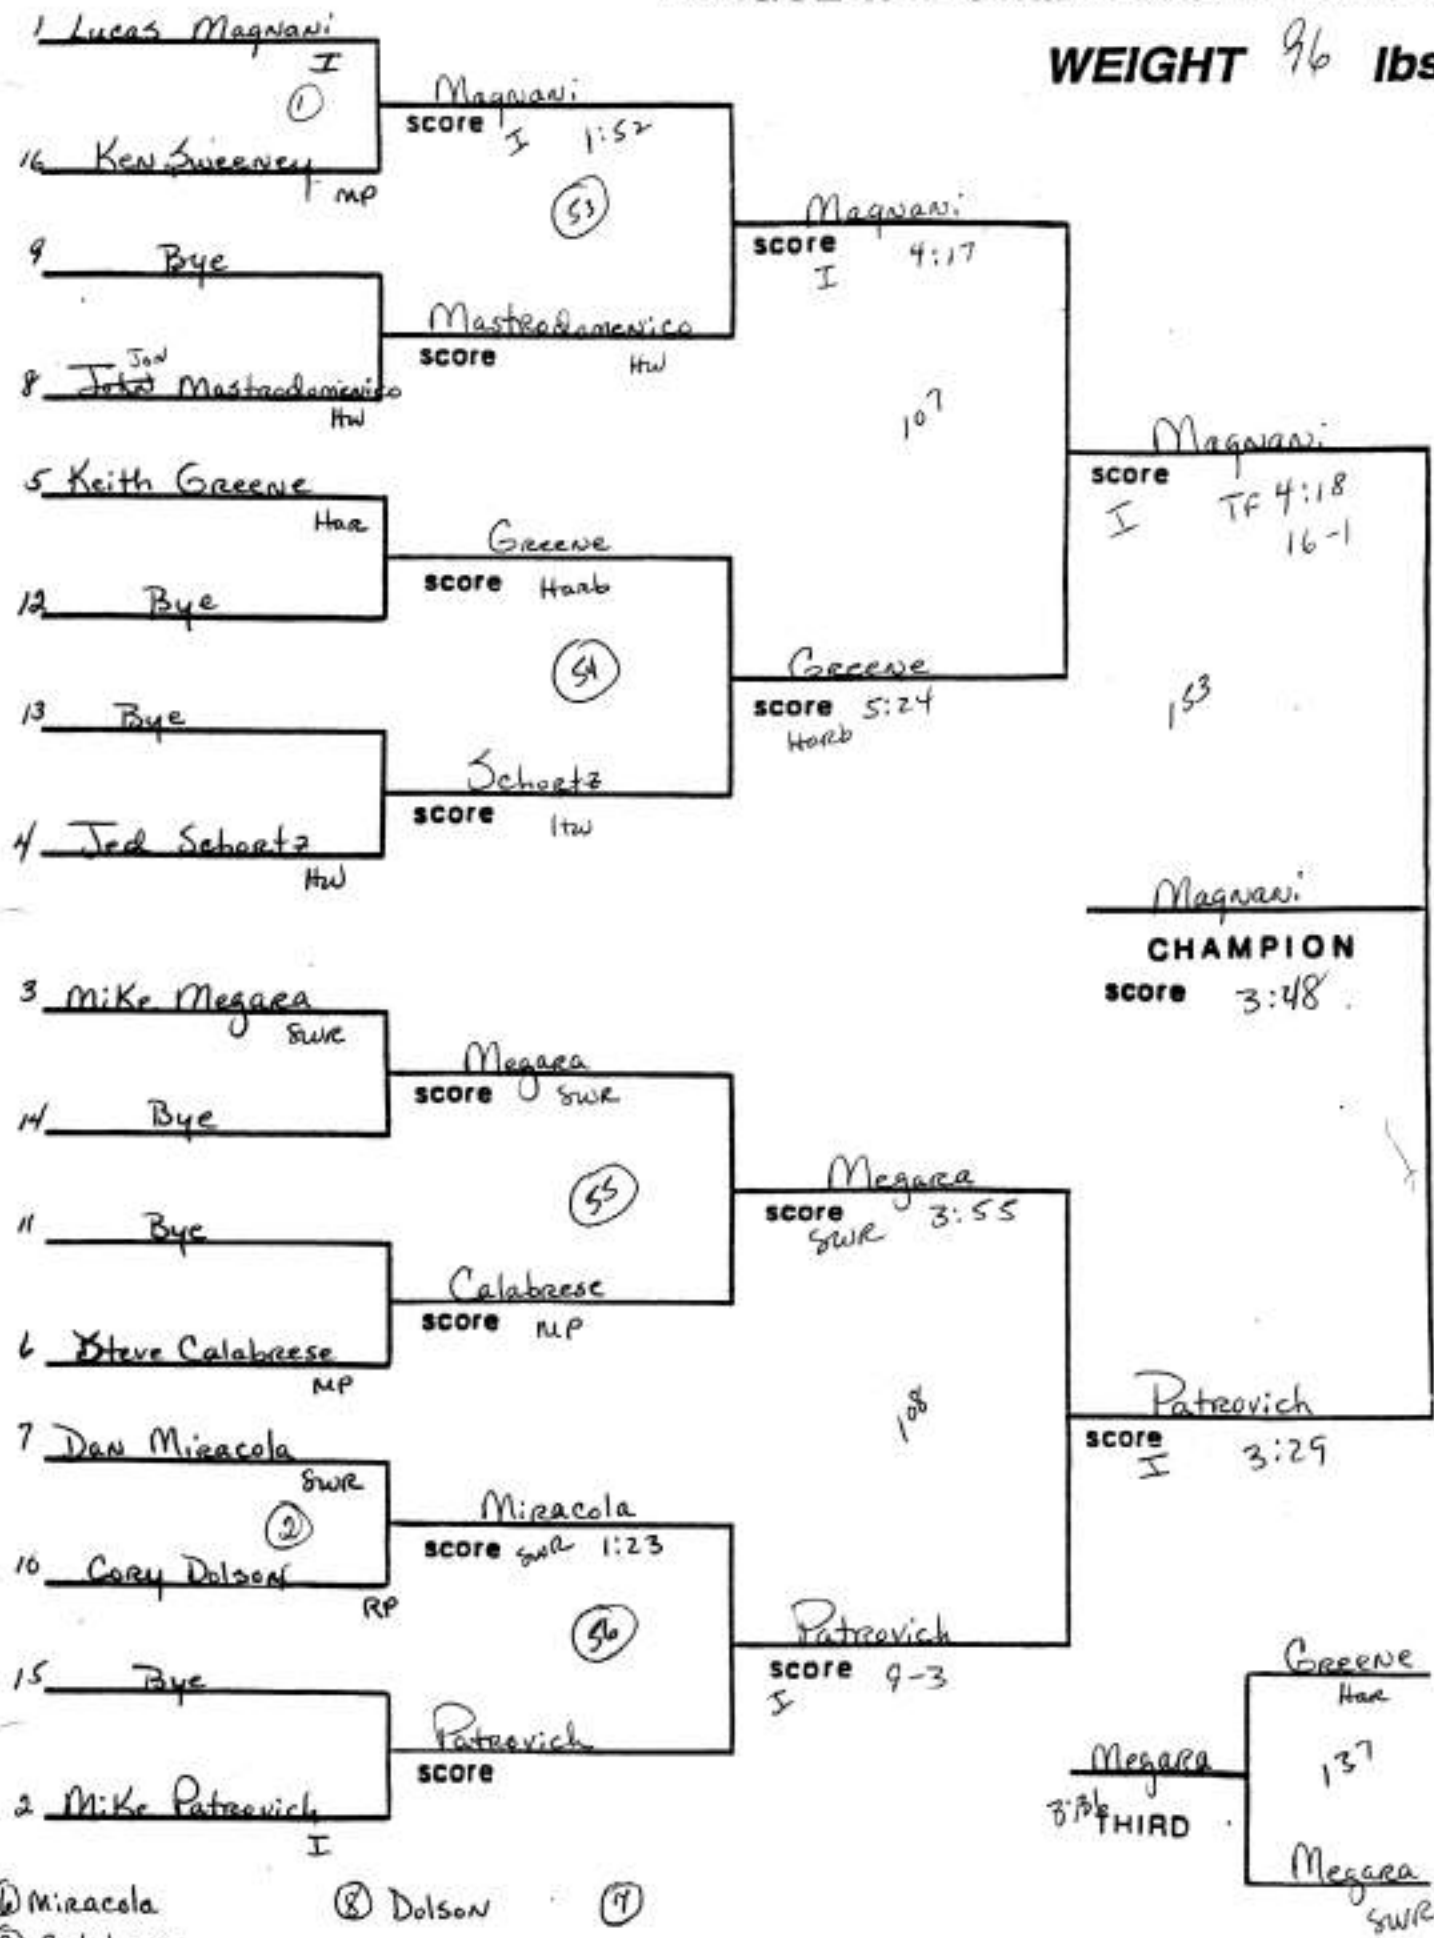

SECTION XI V LEAGUE WRESTLING CHAMPIONSHIP

WEIGHT 96 lbs.

SECTION XI LEAGUE WRESTLING CHAMPIONSHIP

WEIGHT 112 lbs.

(3) Uthman Jackson
(4) Gross

(8) Harary

A 13-8 THIRD

SECTION XI LEAGUE WRESTLING CHAMPIONSHIP

WEIGHT 119 lbs.

⑧ Alfieri

SECTION XI LEAGUE WRESTLING CHAMPIONSHIP

WEIGHT 125 lbs.

SECTION XI LEAGUE WRESTLING CHAMPIONSHIP

WEIGHT 130 lbs.

SECTION XI LEAGUE WRESTLING CHAMPIONSHIP

WEIGHT 135 lbs.

(8) Quarataro

SECTION XI LEAGUE WRESTLING CHAMPIONSHIP

WEIGHT 140 lbs.

SECTION XI LEAGUE WRESTLING CHAMPIONSHIP

WEIGHT 145 lbs.

⑧ Ahuja

SECTION X: LEAGUE WRESTLING CHAMPIONSHIP

WEIGHT 152 lbs.

WEIGHT 189 lbs.

(8) Kretchmer

SECTION XI LEAGUE WRESTLING CHAMPIONSHIP

WEIGHT 215 lbs.

SECTION XI LEAGUE WRESTLING CHAMPIONSHIP

WEIGHT 275 lbs.