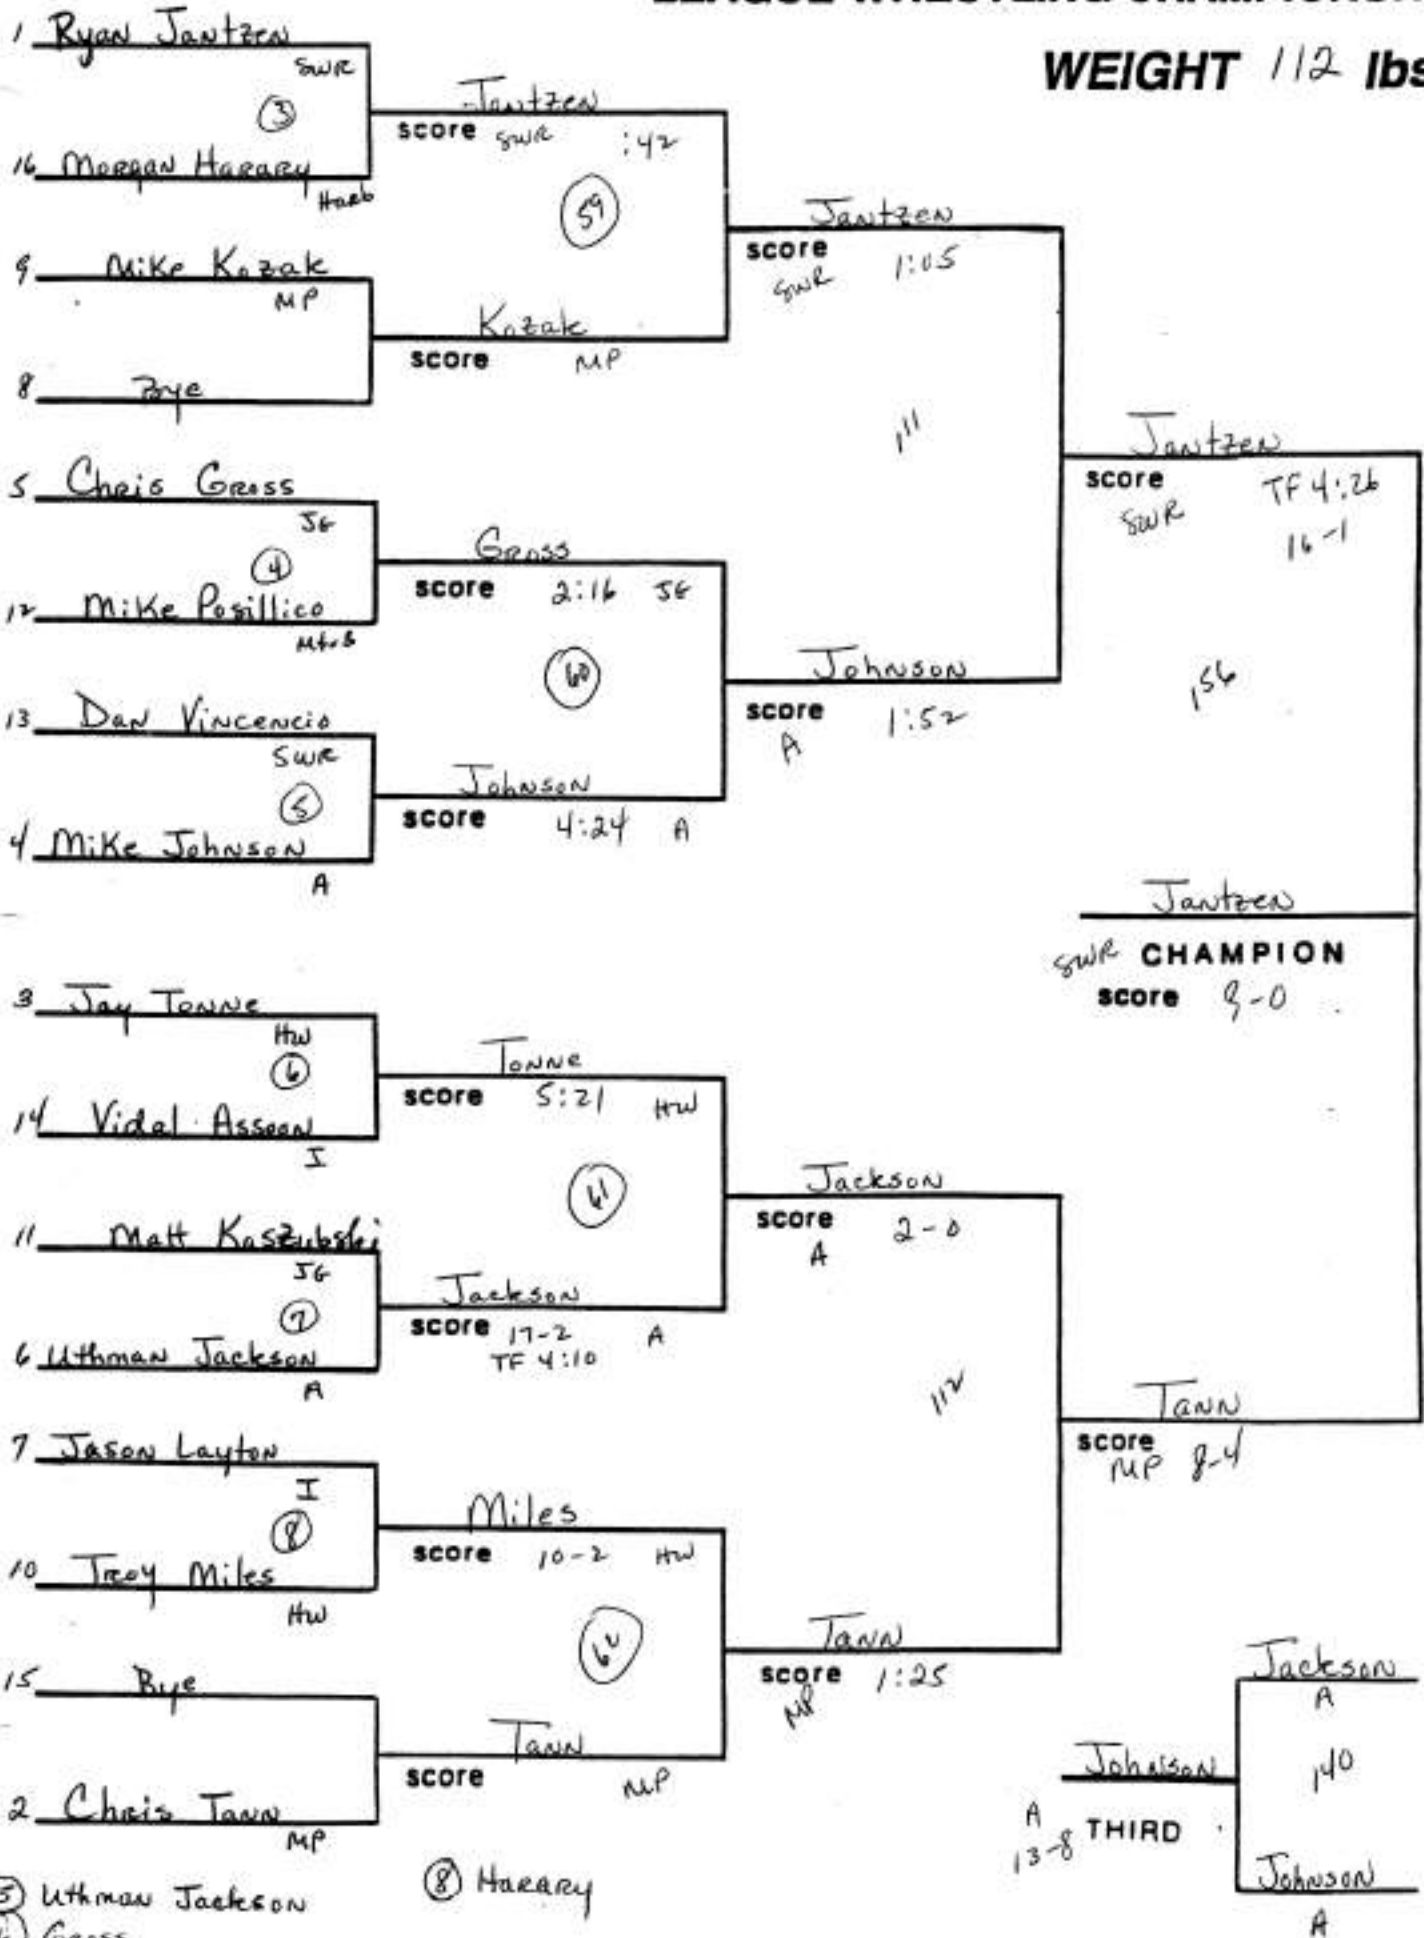

SECTION XI V LEAGUE WRESTLING CHAMPIONSHIP

WEIGHT 96 lbs.

SECTION XI LEAGUE WRESTLING CHAMPIONSHIP

WEIGHT 112 lbs.

(3) Uthman Jackson
(4) Gross

(8) Harary

A 13-8 THIRD

SECTION XI LEAGUE WRESTLING CHAMPIONSHIP

WEIGHT 119 lbs.

⑧ Alfieri

SECTION XI LEAGUE WRESTLING CHAMPIONSHIP

WEIGHT 125 lbs.

SECTION XI LEAGUE WRESTLING CHAMPIONSHIP

WEIGHT 130 lbs.

SECTION XI LEAGUE WRESTLING CHAMPIONSHIP

WEIGHT 135 lbs.

(8) Quarataro

SECTION XI LEAGUE WRESTLING CHAMPIONSHIP

WEIGHT 140 lbs.

SECTION XI LEAGUE WRESTLING CHAMPIONSHIP

WEIGHT 145 lbs.

⑧ Ahuja

SECTION X: LEAGUE WRESTLING CHAMPIONSHIP

WEIGHT 152 lbs.

WEIGHT 189 lbs.

(8) Kretchmer

SECTION XI LEAGUE WRESTLING CHAMPIONSHIP

WEIGHT 215 lbs.

SECTION XI LEAGUE WRESTLING CHAMPIONSHIP

WEIGHT 275 lbs.