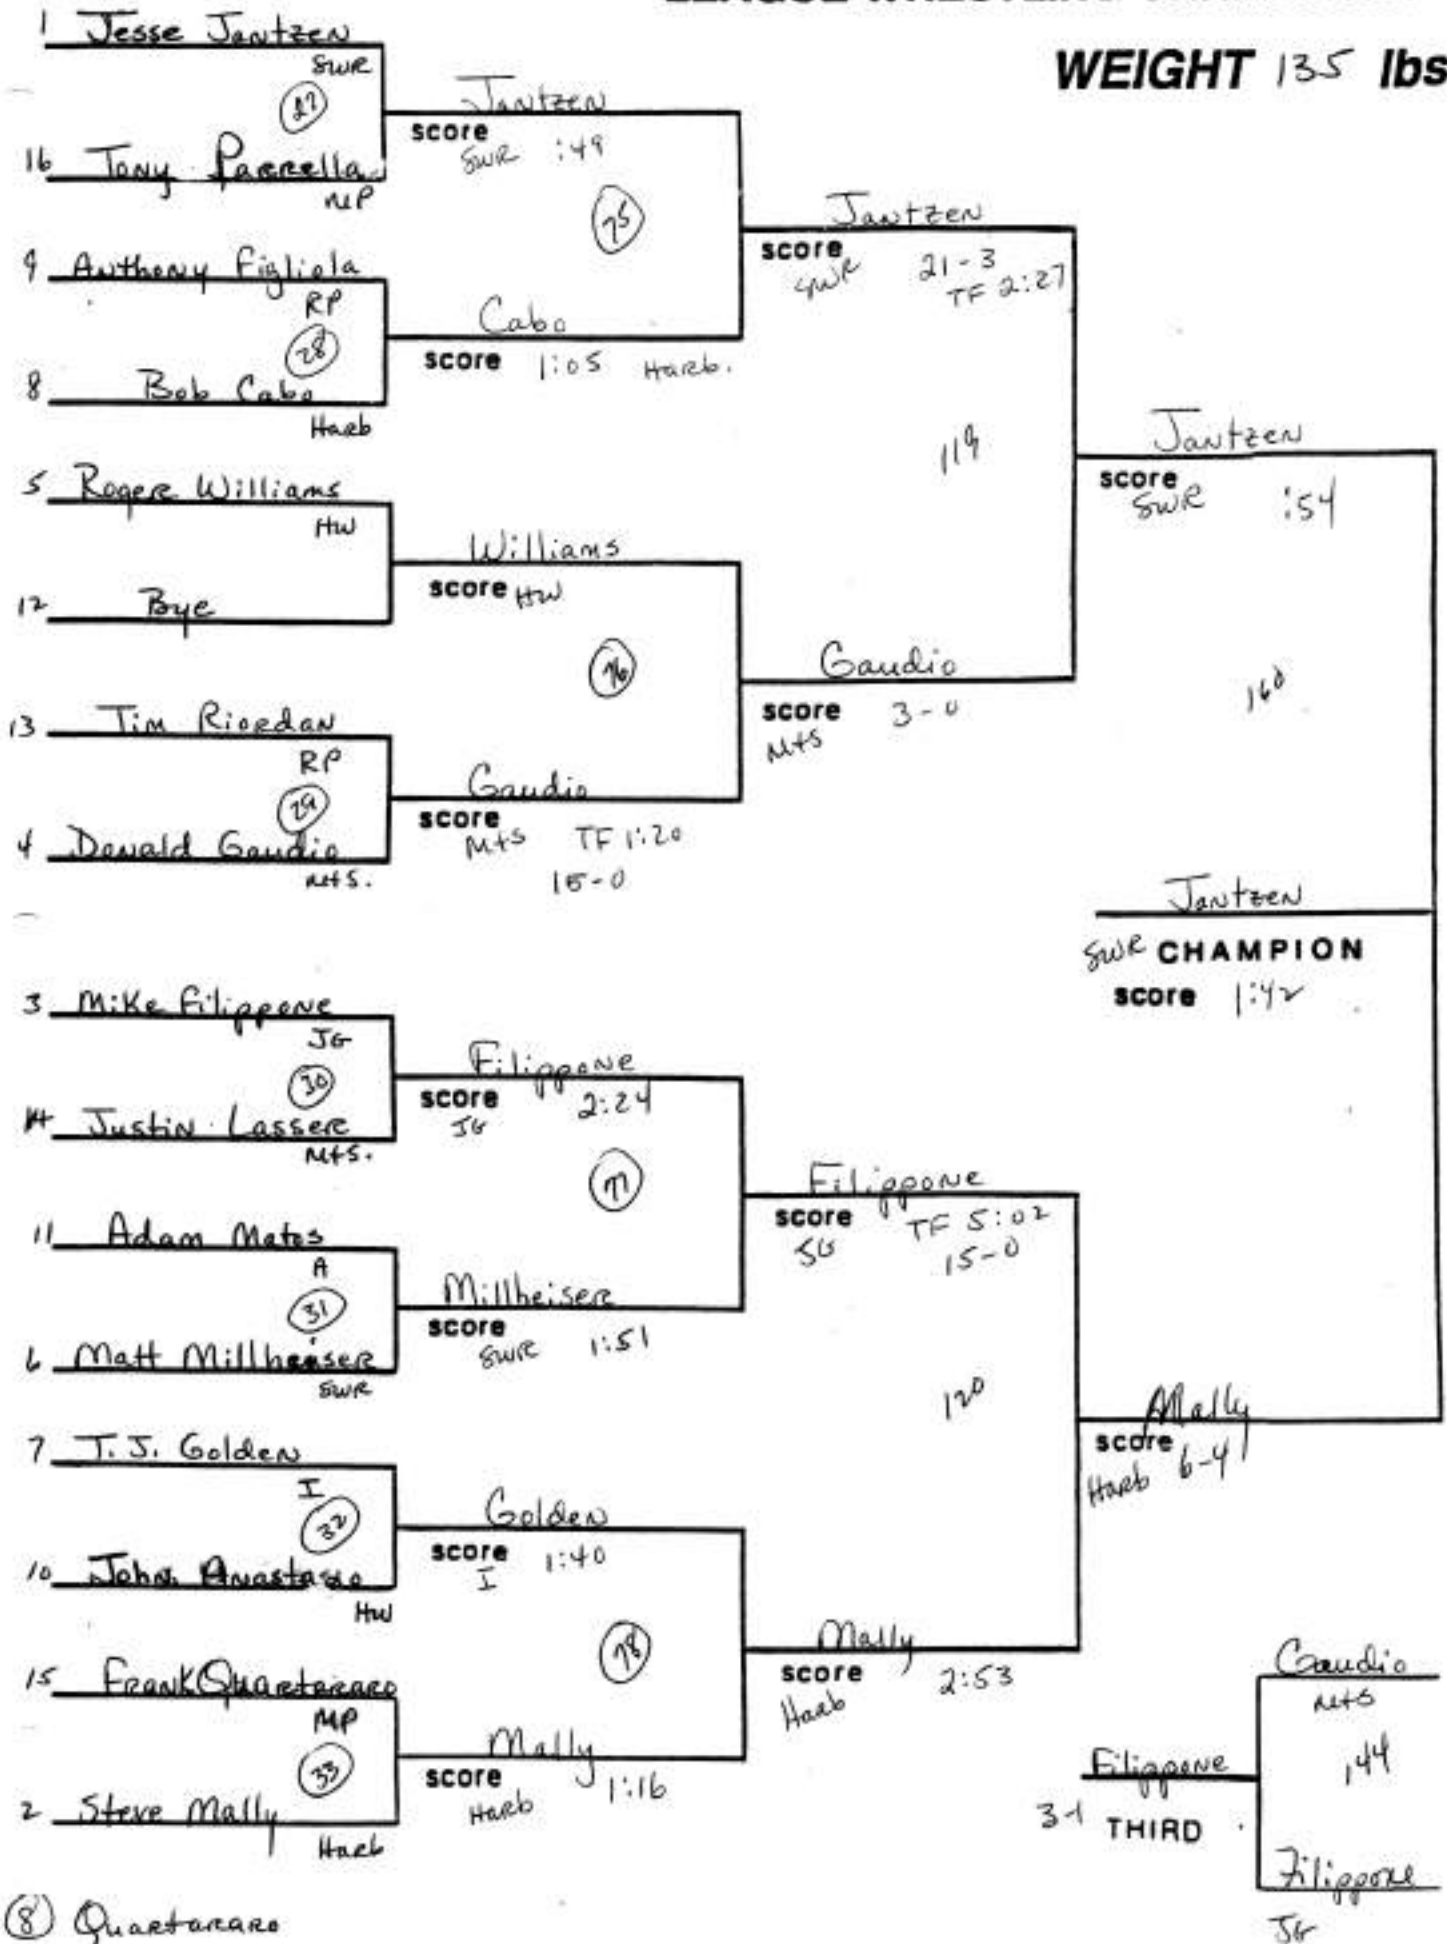

SECTION XI V LEAGUE WRESTLING CHAMPIONSHIP

WEIGHT 96 lbs.

SECTION XI LEAGUE WRESTLING CHAMPIONSHIP

WEIGHT 112 lbs.

(3) Uthman Jackson
(4) Gross

(8) Harary

A 13-8 THIRD

SECTION XI LEAGUE WRESTLING CHAMPIONSHIP

WEIGHT 119 lbs.

⑧ Alfieri

SECTION XI LEAGUE WRESTLING CHAMPIONSHIP

WEIGHT 125 lbs.

SECTION XI LEAGUE WRESTLING CHAMPIONSHIP

WEIGHT 130 lbs.

SECTION XI LEAGUE WRESTLING CHAMPIONSHIP

WEIGHT 135 lbs.

(8) Quarataro

SECTION XI LEAGUE WRESTLING CHAMPIONSHIP

WEIGHT 140 lbs.

SECTION XI LEAGUE WRESTLING CHAMPIONSHIP

WEIGHT 145 lbs.

⑧ Ahuja

SECTION X: LEAGUE WRESTLING CHAMPIONSHIP

WEIGHT 152 lbs.

(8) Peaploff

SECTION XI LEAGUE WRESTLING CHAMPIONSHIP

WEIGHT 160 lbs.

(9) Boyle

SECTION XI LEAGUE WRESTLING CHAMPIONSHIP

WEIGHT 171 lbs.

(5) Cole (6) Ruotolo (8) Vicatos

SECTION XI LEAGUE WRESTLING CHAMPIONSHIP