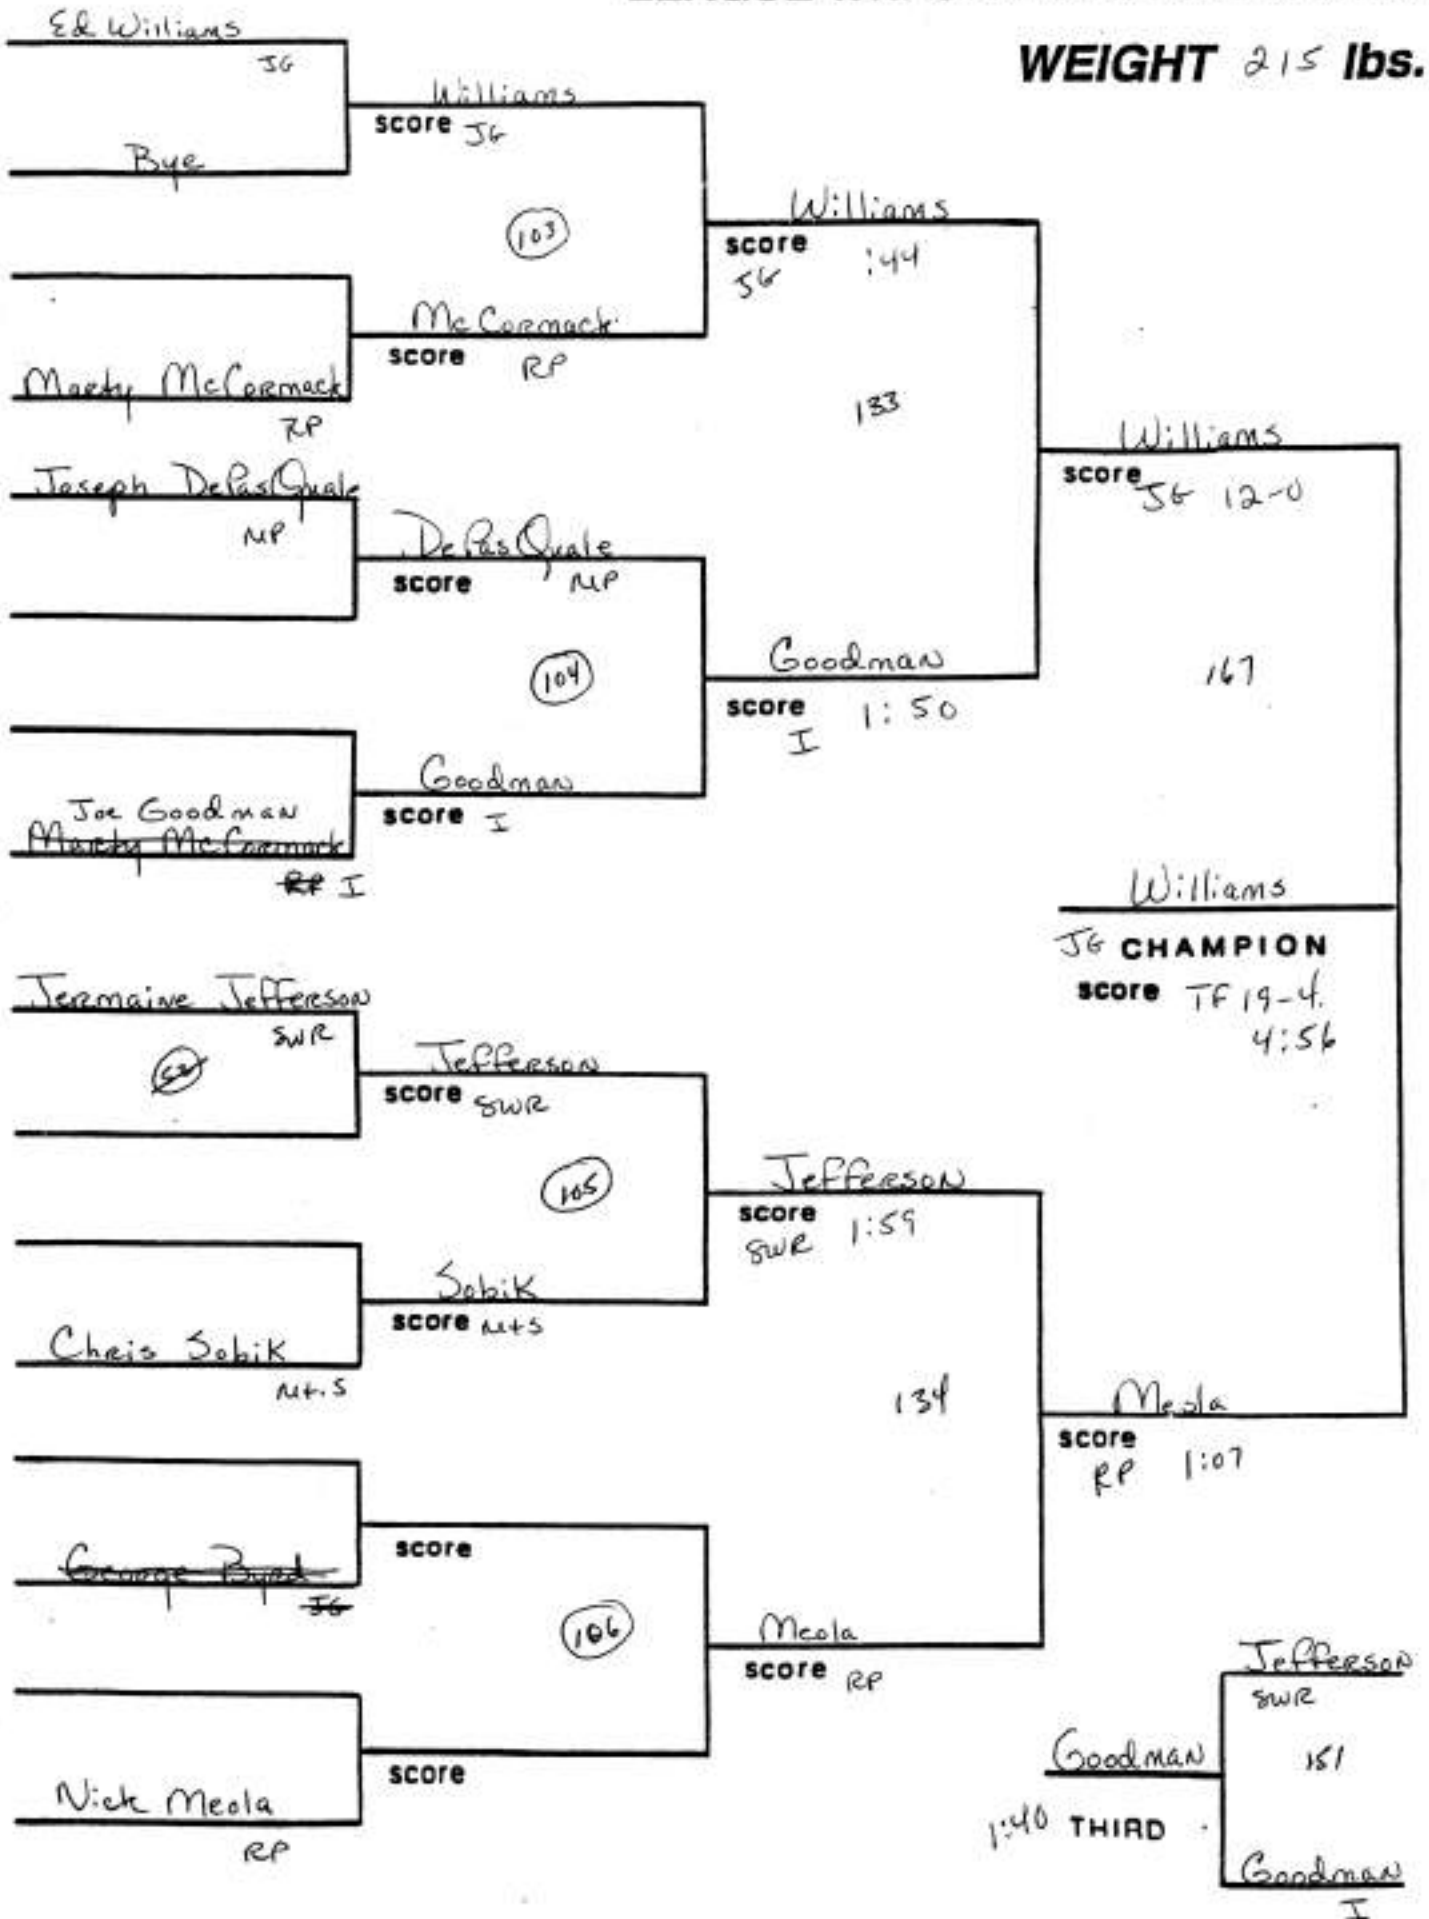

SECTION XI LEAGUE WRESTLING CHAMPIONSHIP

WEIGHT 215 lbs.