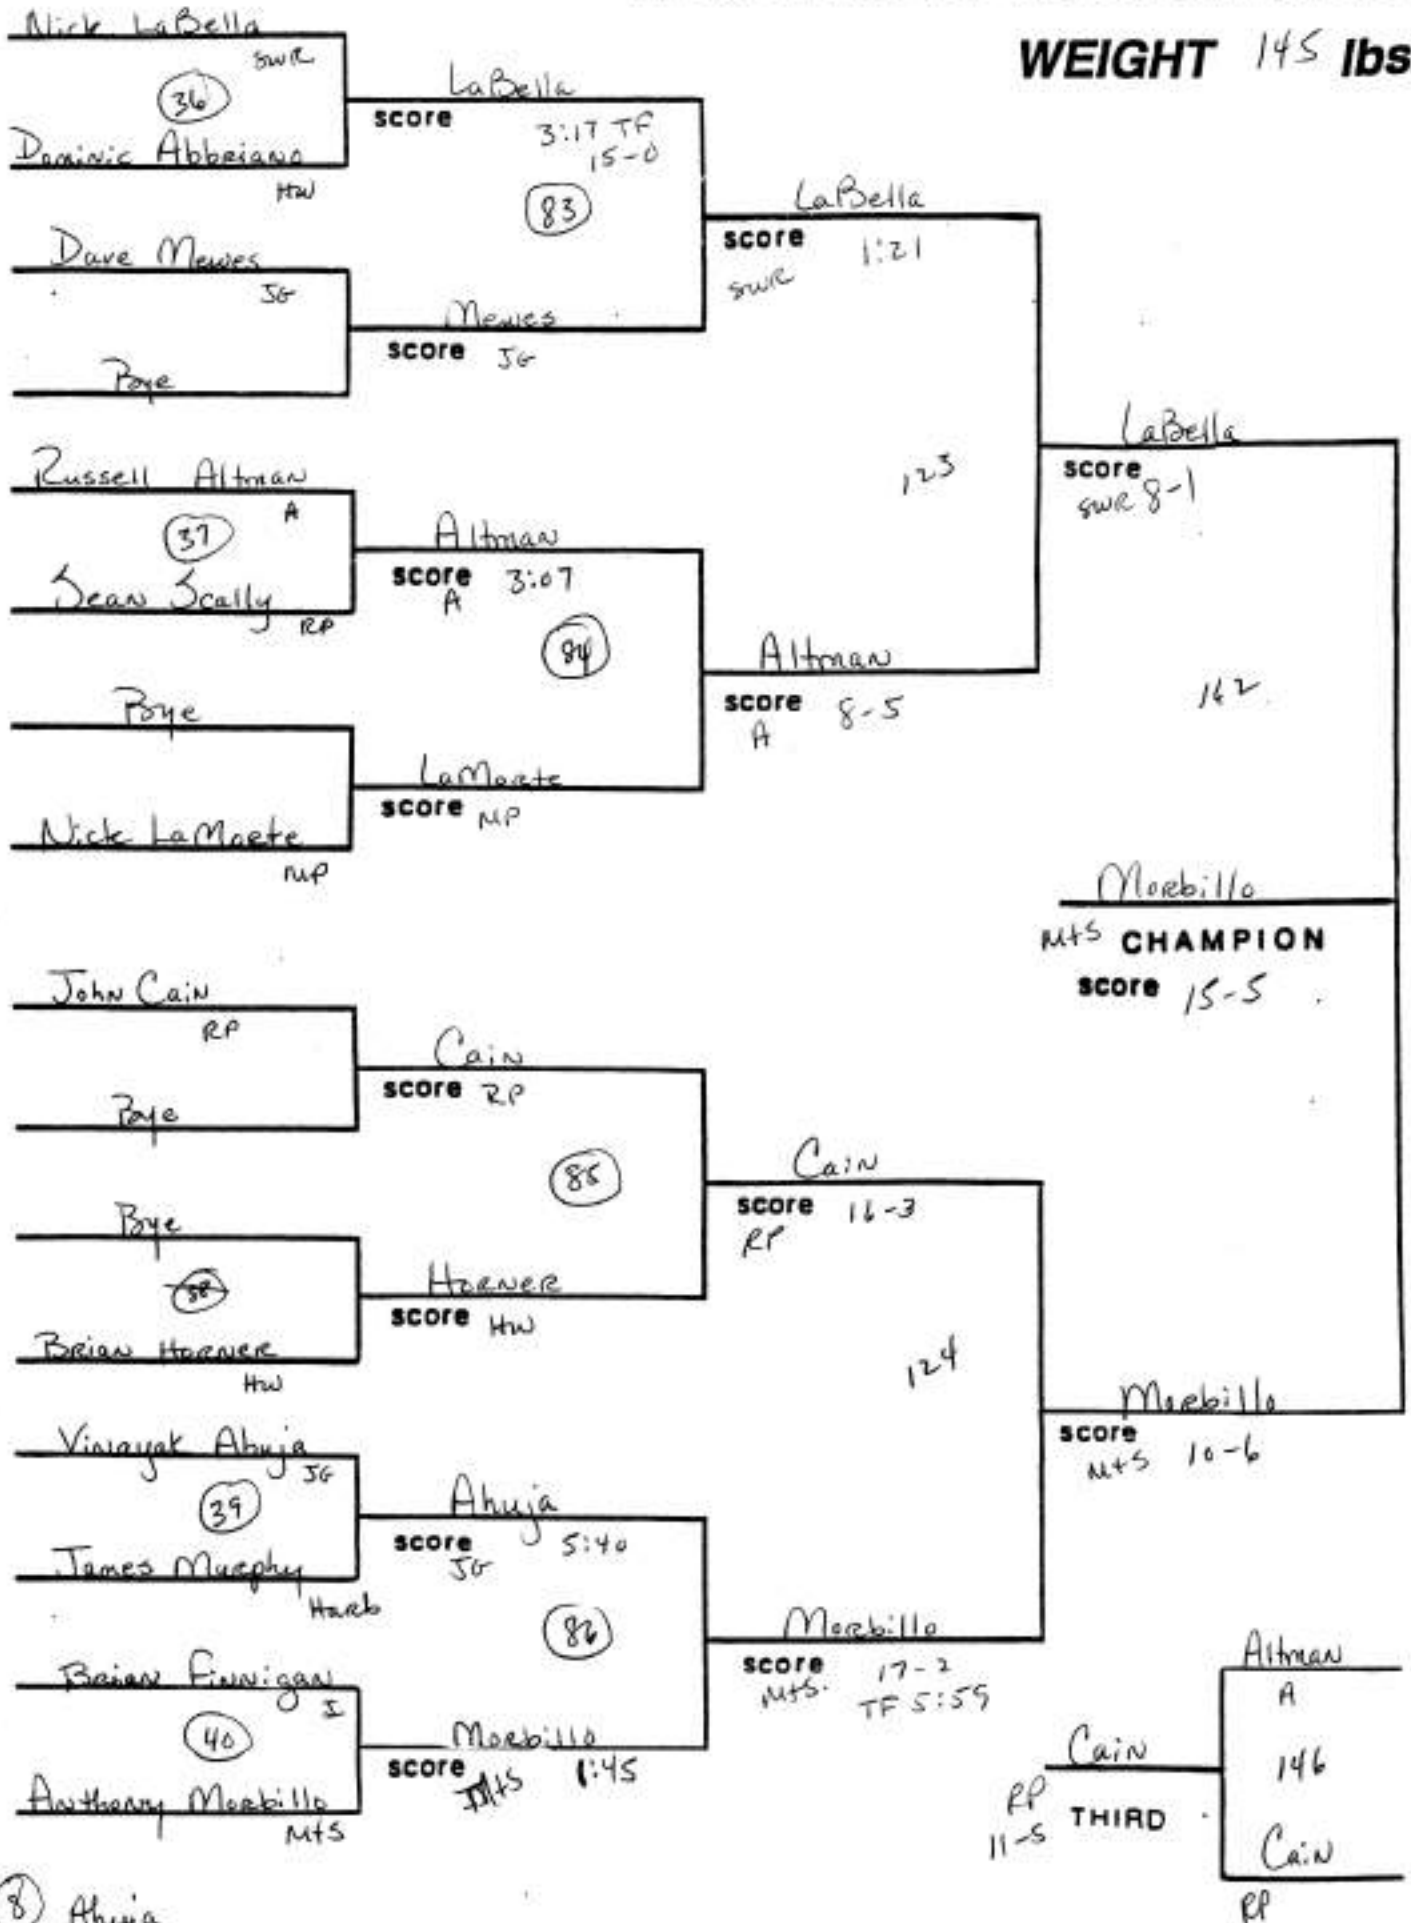

SECTION XI V LEAGUE WRESTLING CHAMPIONSHIP

WEIGHT 96 lbs.

SECTION XI LEAGUE WRESTLING CHAMPIONSHIP

WEIGHT 112 lbs.

(3) Uthman Jackson
(4) Gross

(8) Harary

A 13-8 THIRD

SECTION XI LEAGUE WRESTLING CHAMPIONSHIP

(8) Quarataro

SECTION XI LEAGUE WRESTLING CHAMPIONSHIP

WEIGHT 140 lbs.

SECTION XI LEAGUE WRESTLING CHAMPIONSHIP

WEIGHT 145 lbs.

⑧ Ahuja

SECTION X: LEAGUE WRESTLING CHAMPIONSHIP

WEIGHT 152 lbs.

(8) Peaploff

SECTION XI LEAGUE WRESTLING CHAMPIONSHIP

WEIGHT 160 lbs.

(9) Boyle

SECTION XI LEAGUE WRESTLING CHAMPIONSHIP

WEIGHT 171 lbs.

(5) Cole (6) Ruotolo (8) Vicatos

SECTION XI LEAGUE WRESTLING CHAMPIONSHIP