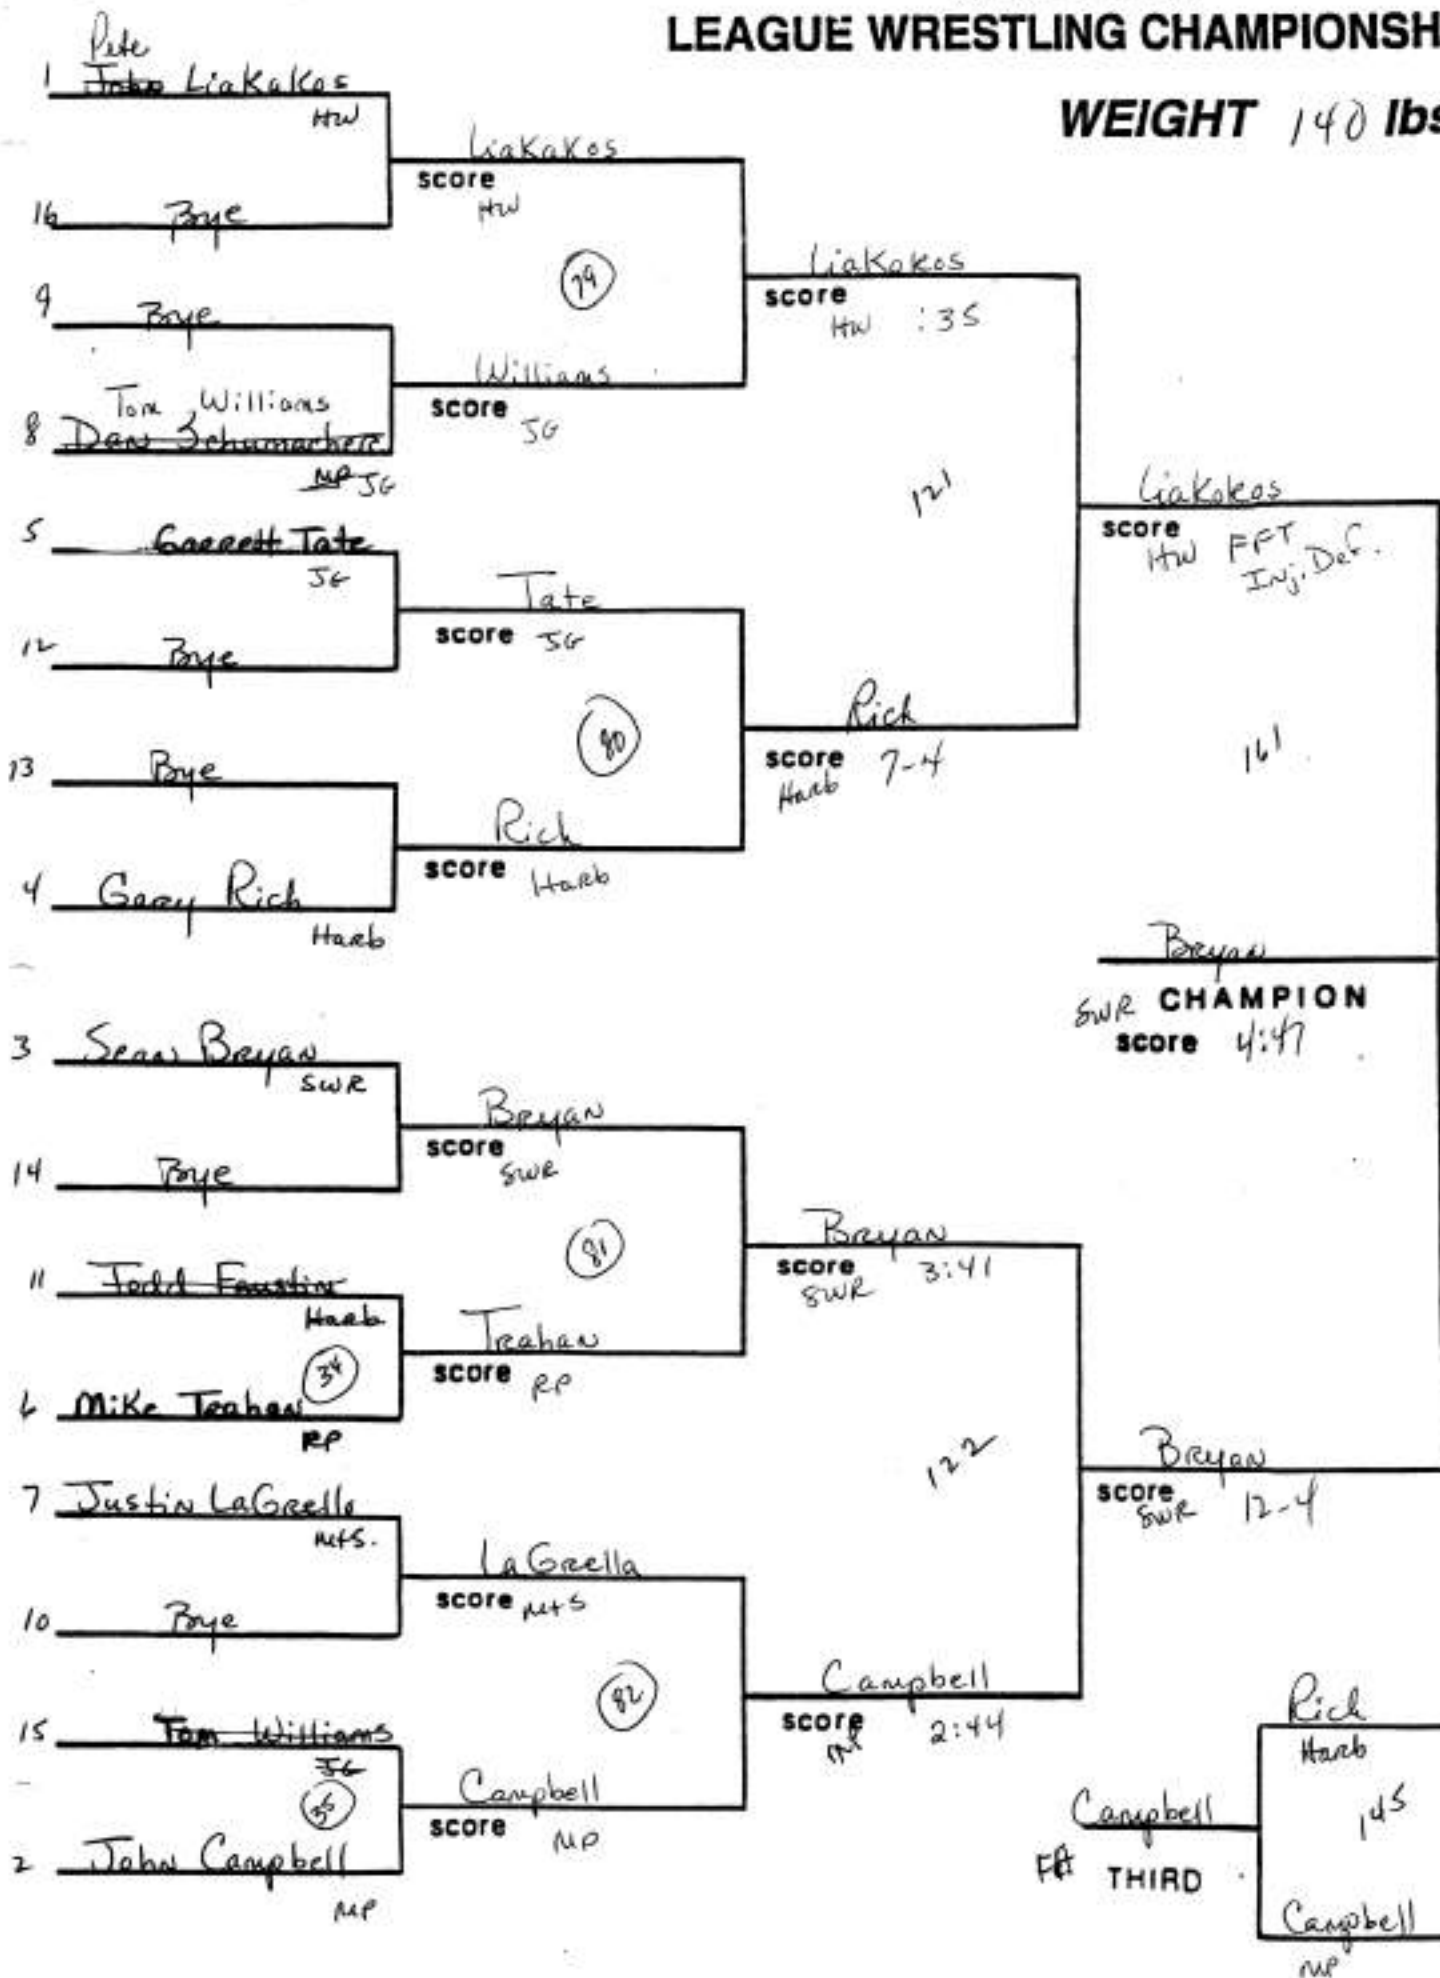

SECTION XI V LEAGUE WRESTLING CHAMPIONSHIP

WEIGHT 96 lbs.

SECTION XI LEAGUE WRESTLING CHAMPIONSHIP

WEIGHT 112 lbs.

(3) Uthman Jackson
(4) Gross

(8) Harary

A 13-8 THIRD

SECTION XI LEAGUE WRESTLING CHAMPIONSHIP

WEIGHT 119 lbs.

⑧ Alfieri

SECTION XI LEAGUE WRESTLING CHAMPIONSHIP

WEIGHT 125 lbs.

SECTION XI LEAGUE WRESTLING CHAMPIONSHIP

WEIGHT 130 lbs.

SECTION XI LEAGUE WRESTLING CHAMPIONSHIP

WEIGHT 135 lbs.

(8) Quarataro

SECTION XI LEAGUE WRESTLING CHAMPIONSHIP

WEIGHT 140 lbs.

SECTION XI LEAGUE WRESTLING CHAMPIONSHIP

WEIGHT 145 lbs.

⑧ Ahuja

SECTION X: LEAGUE WRESTLING CHAMPIONSHIP

WEIGHT 152 lbs.

(8) Peaploff

SECTION XI LEAGUE WRESTLING CHAMPIONSHIP

WEIGHT 160 lbs.

(9) Boyle

SECTION XI LEAGUE WRESTLING CHAMPIONSHIP

WEIGHT 171 lbs.

(5) Cole (6) Ruotolo (8) Vicatos

SECTION XI LEAGUE WRESTLING CHAMPIONSHIP