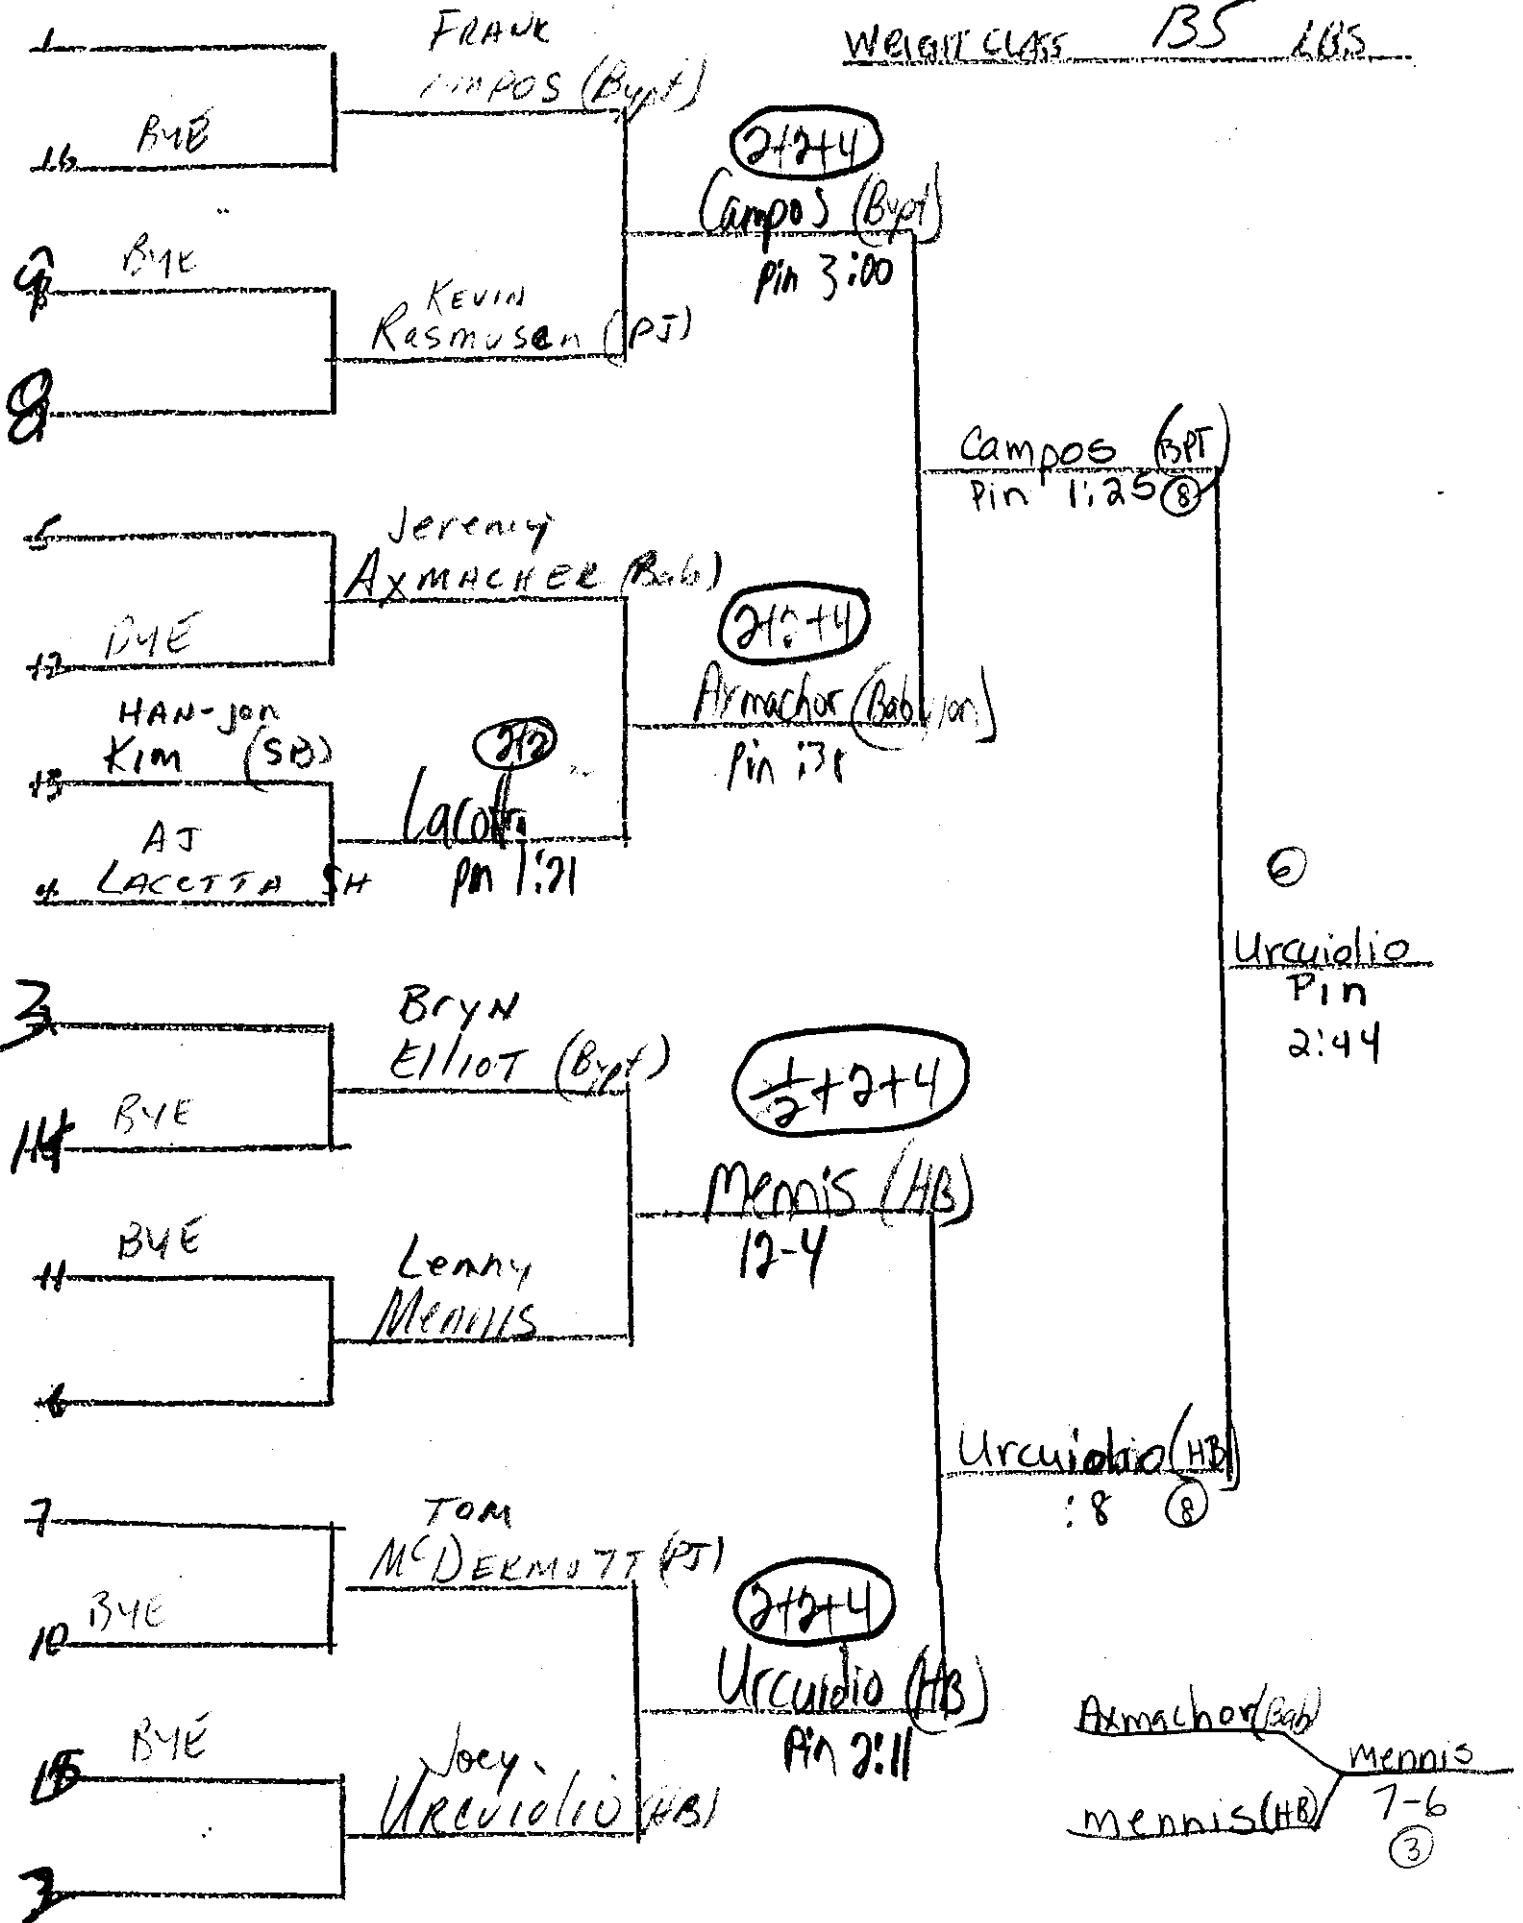

(Kim)

WEIGHT CLASS 135 LBS