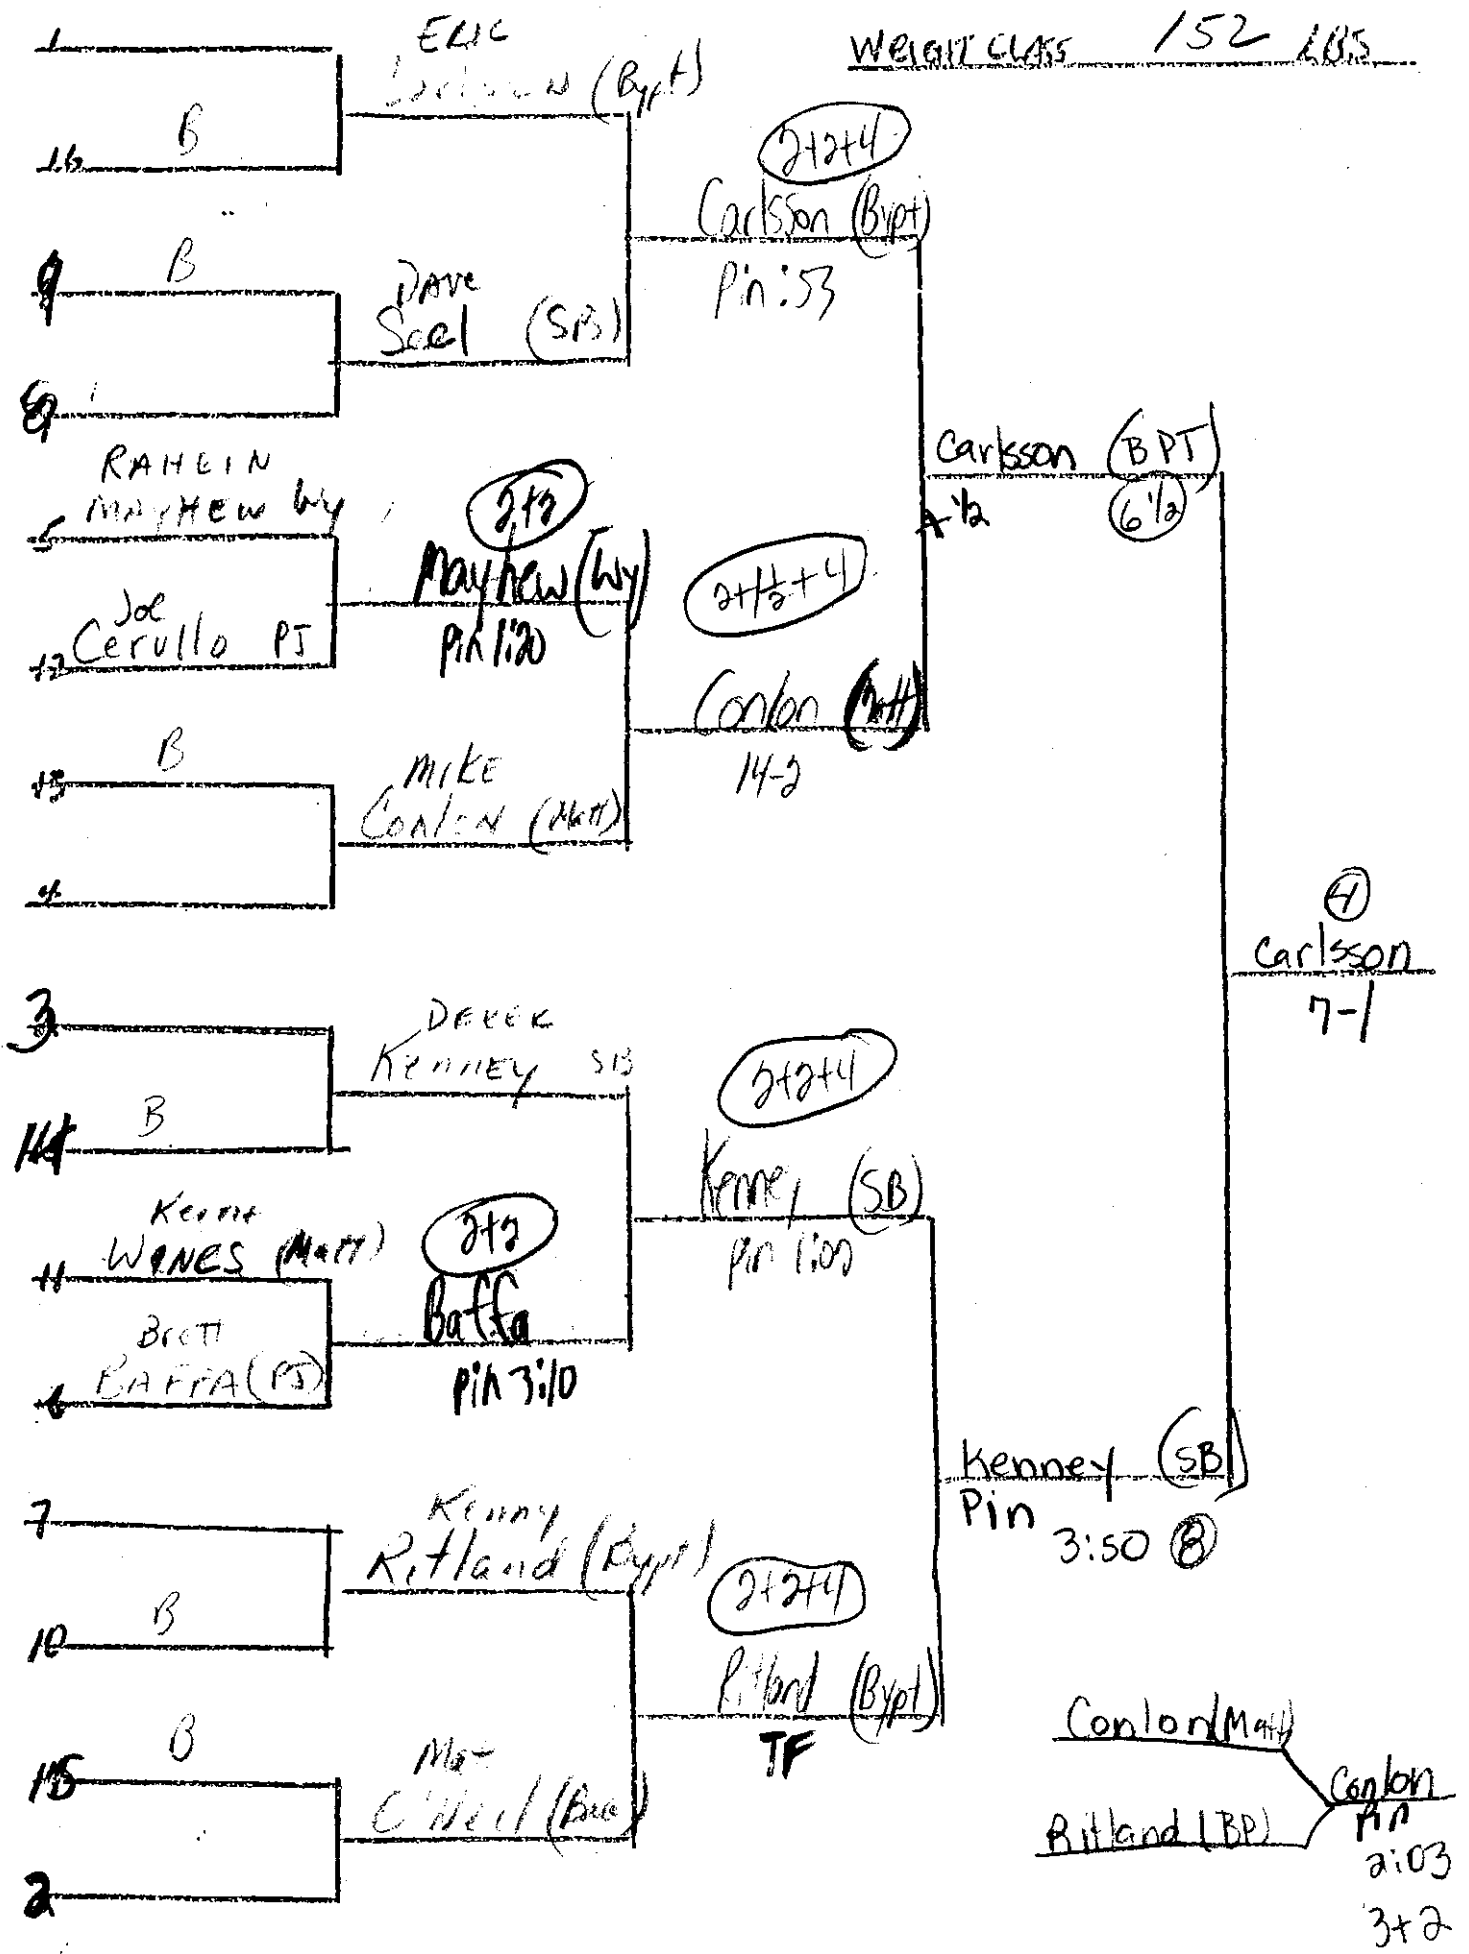

WEIGHT CLASS 152 LBS