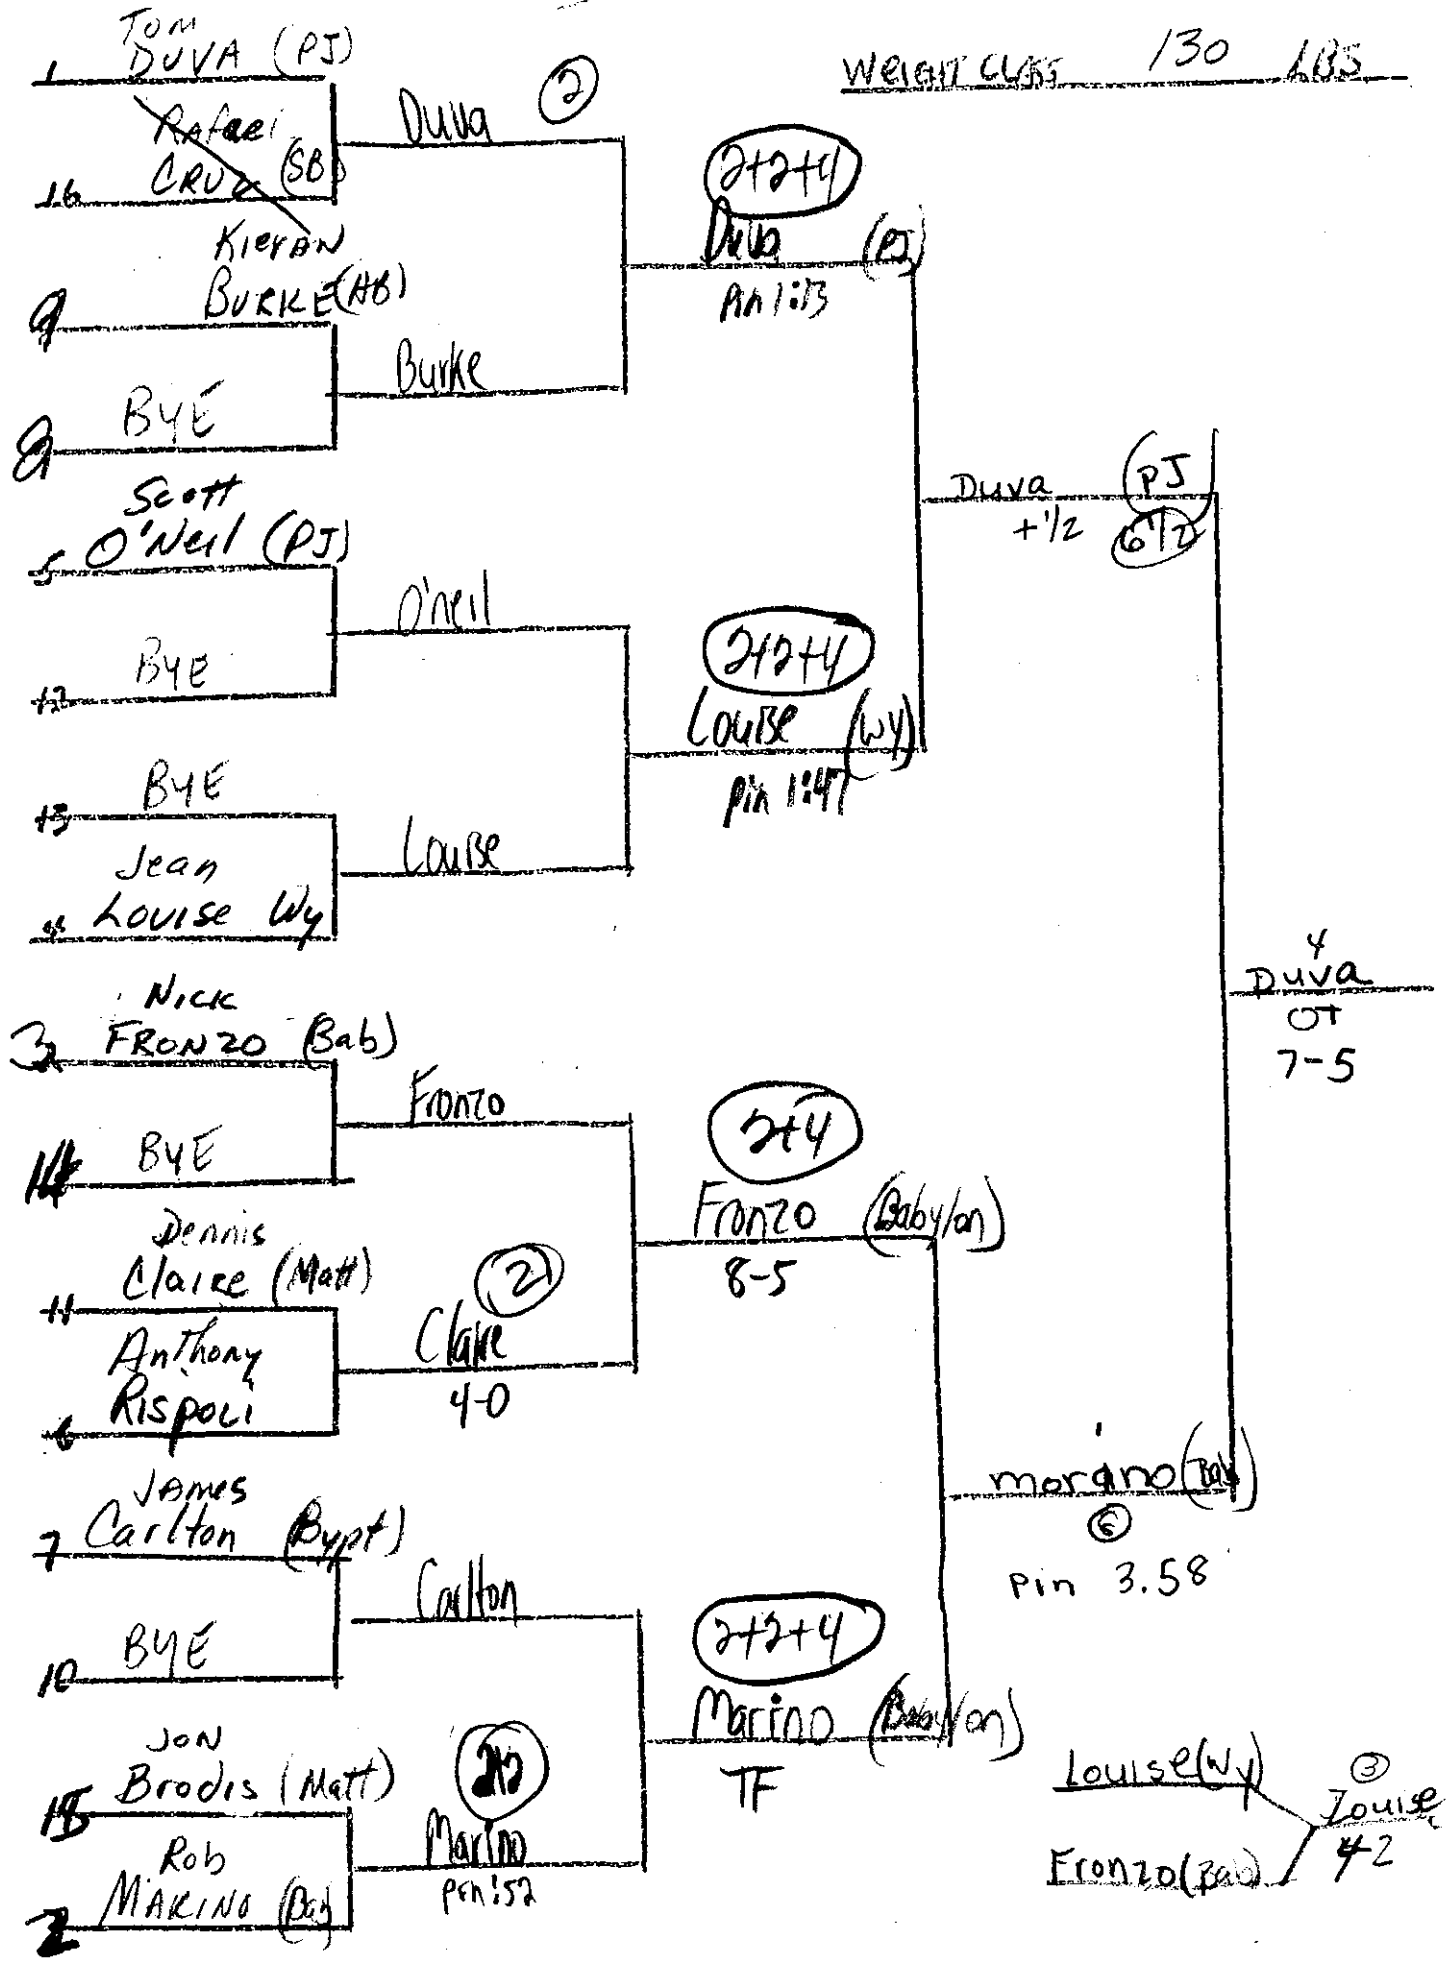

WEIGHT CLASS 130 LBS