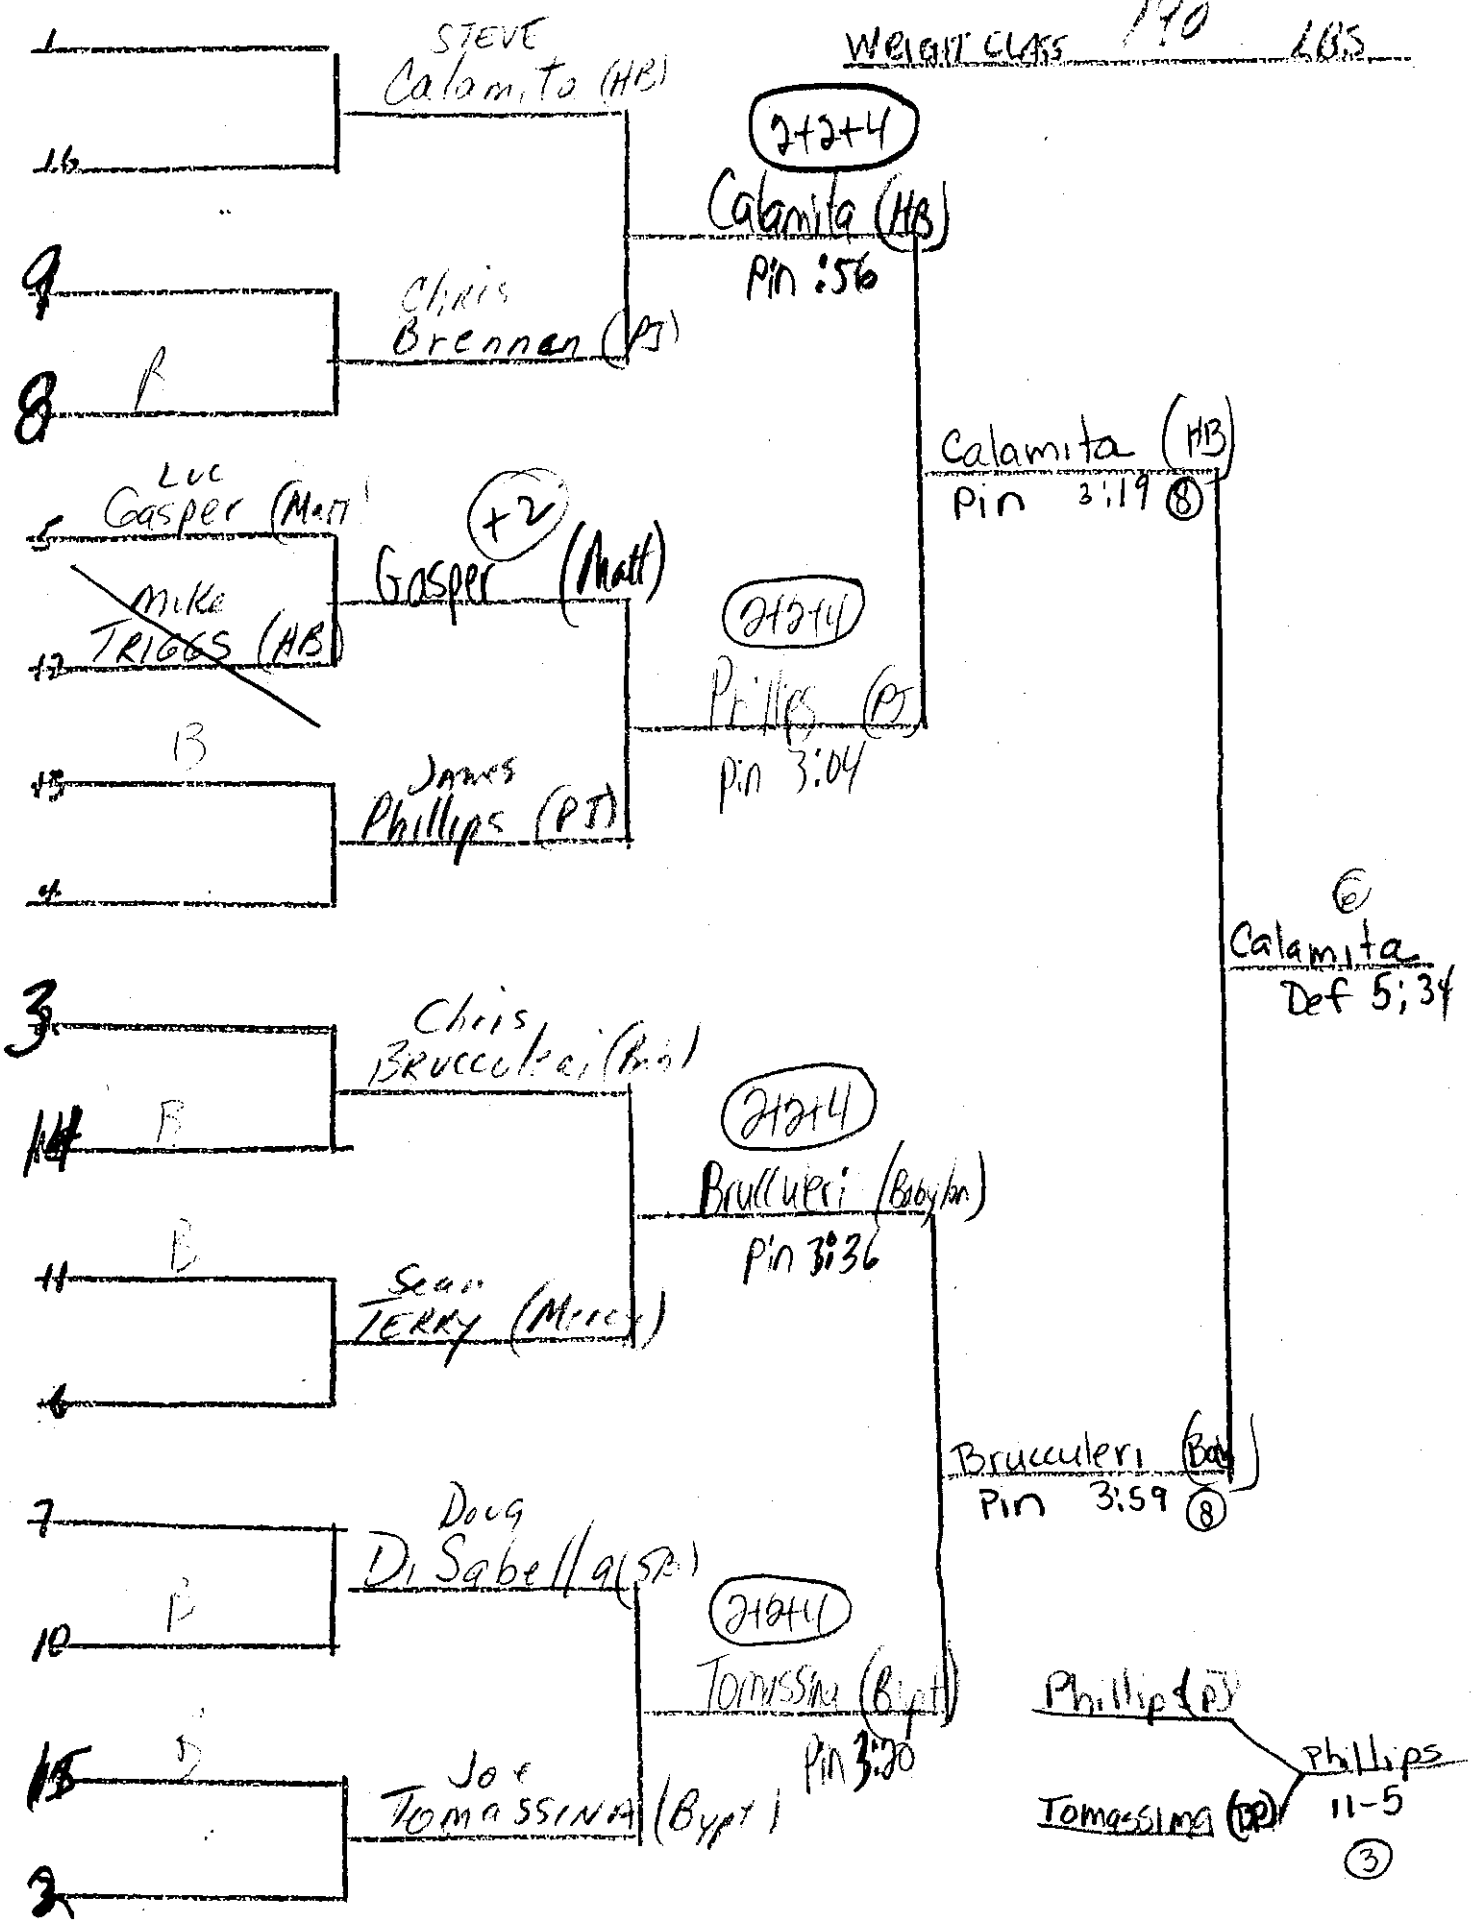

WEIGHT CLASS 140 LBS