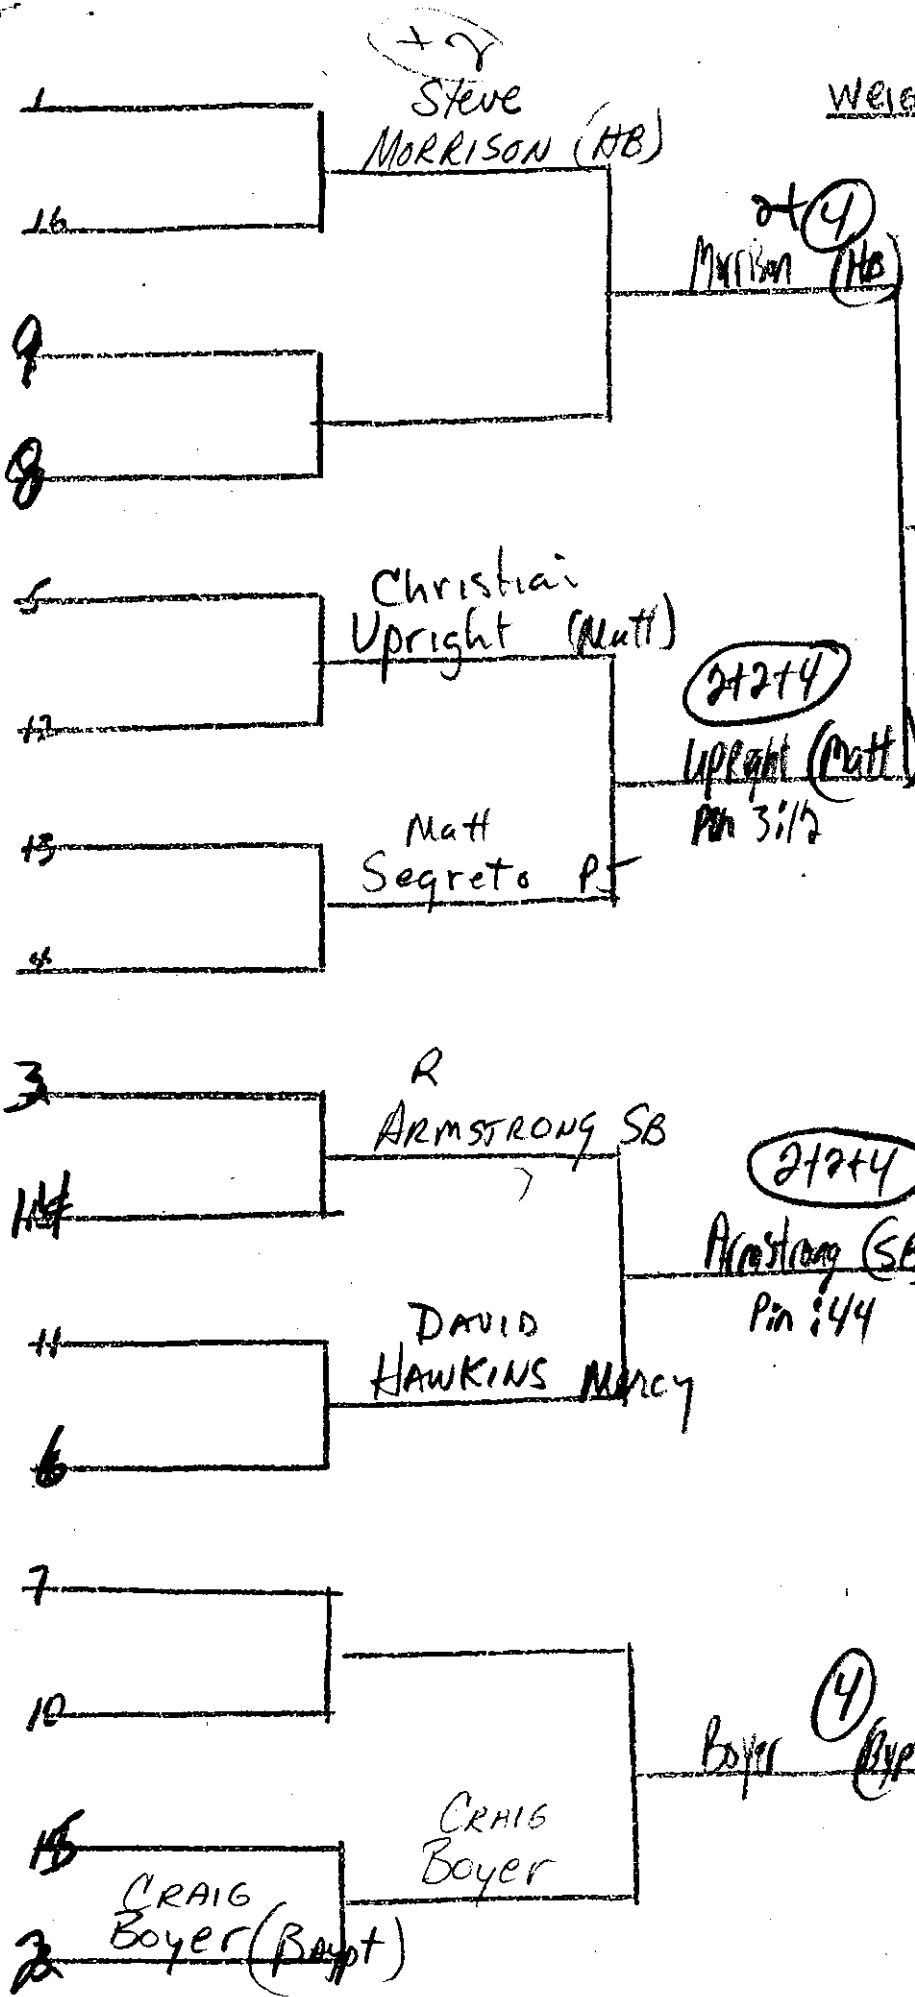

TREVOR
PETRETTI (BAY) 6

VI

WEIGHT CLASS 96 LBS

WEIGHT CLASS 103 LBS

(+14)

5/2
Morrison
TF
1:58

(+10)

Upright (Matt)