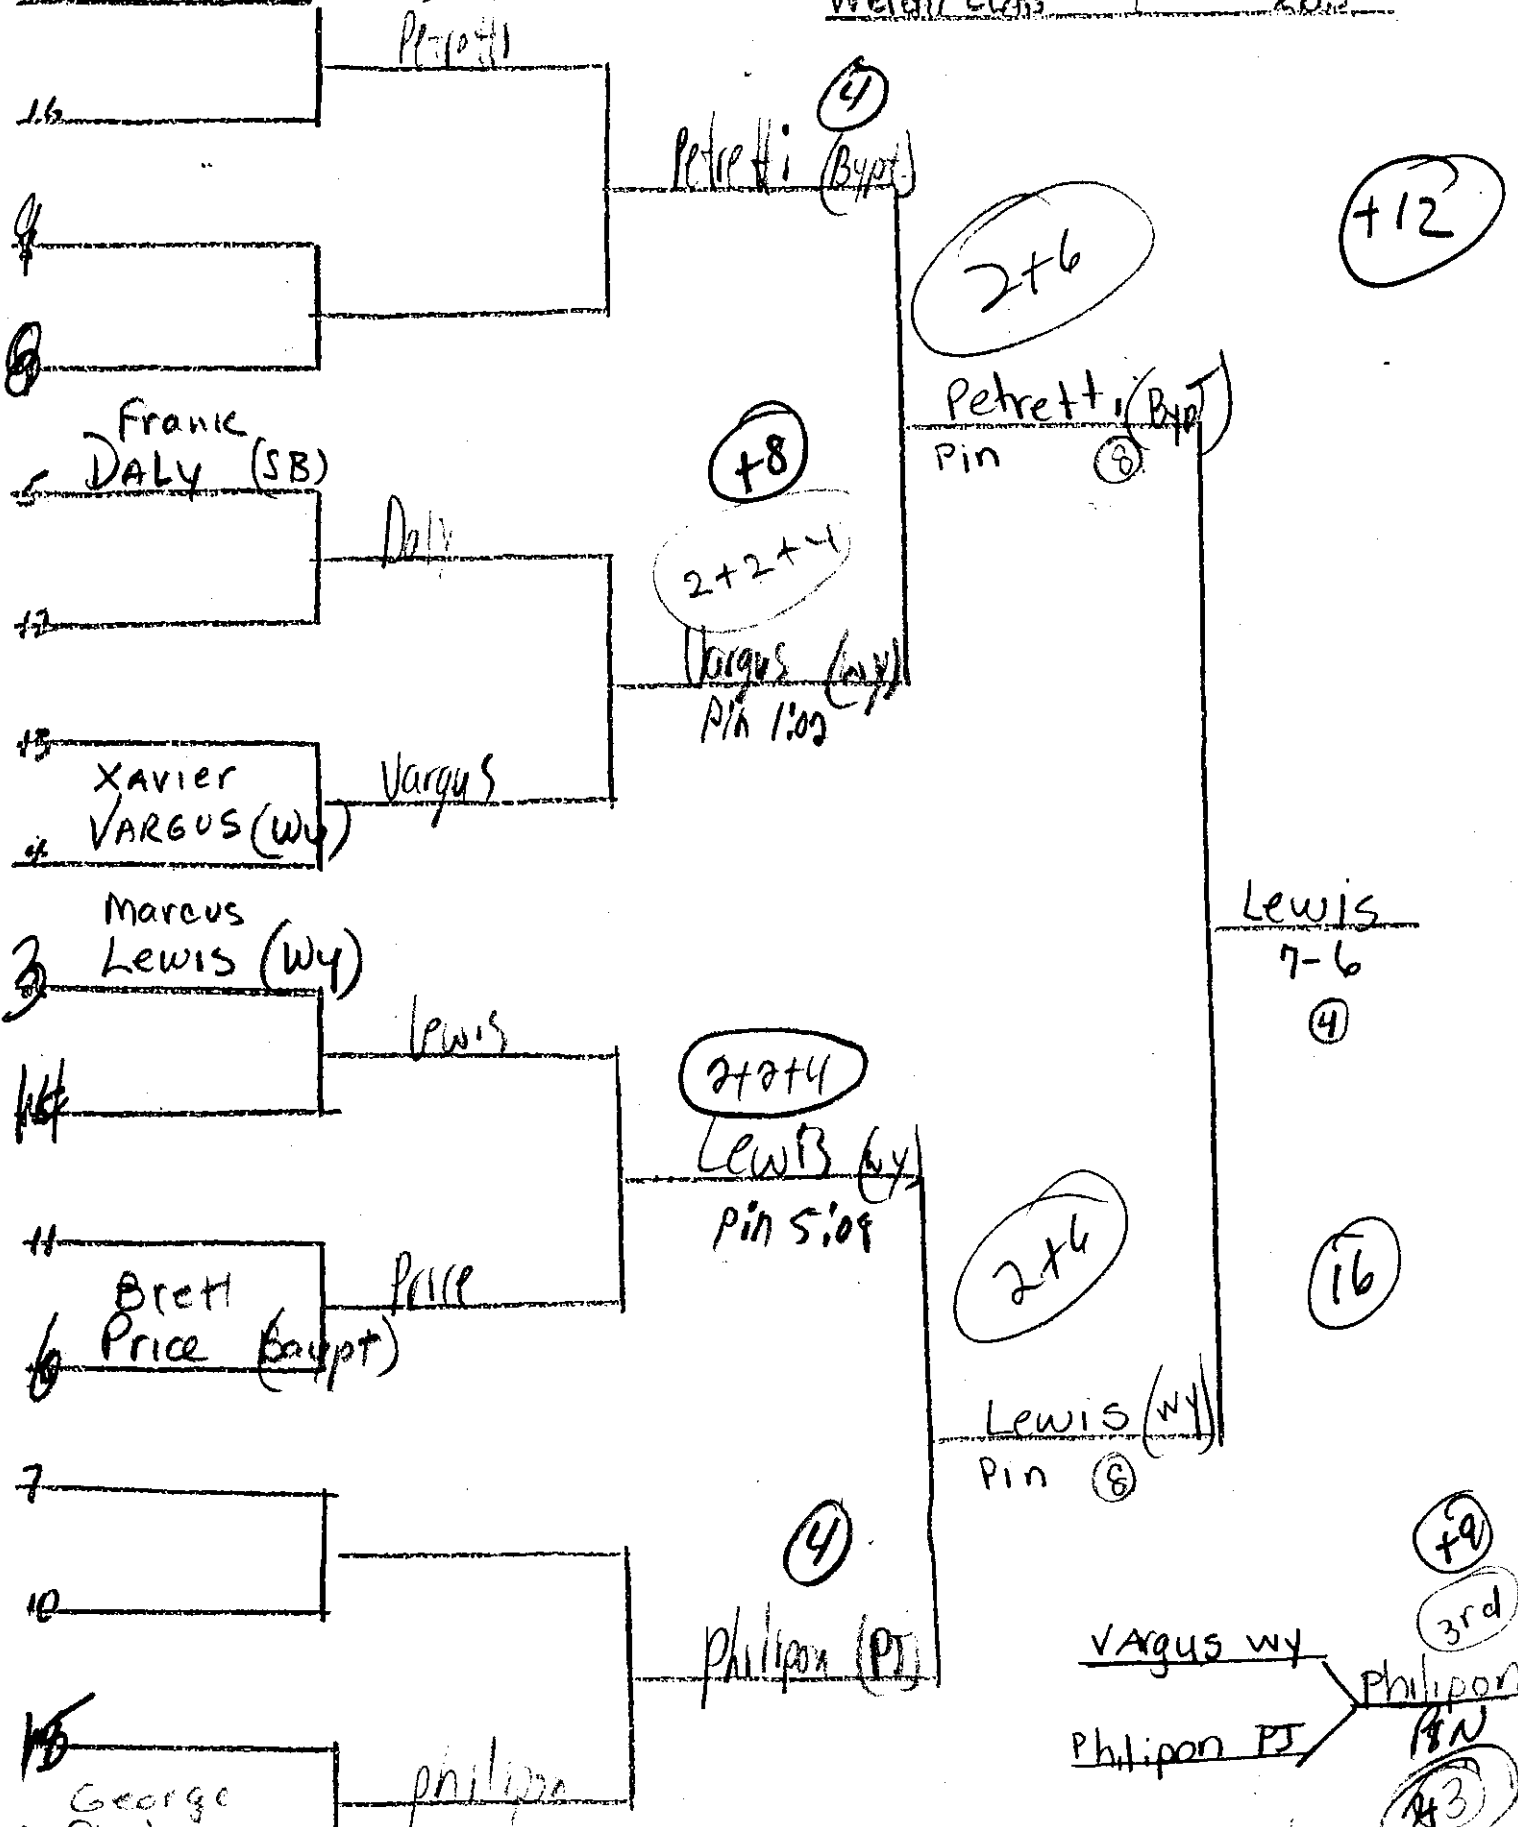

TREVOR
PETRETTI (BAY) 6

VI

WEIGHT CLASS 96 LBS

WEIGHT CLASS 103 LBS

(+14)

5/2
Morrison
TF
1:58

(+10)

Upright (Matt)