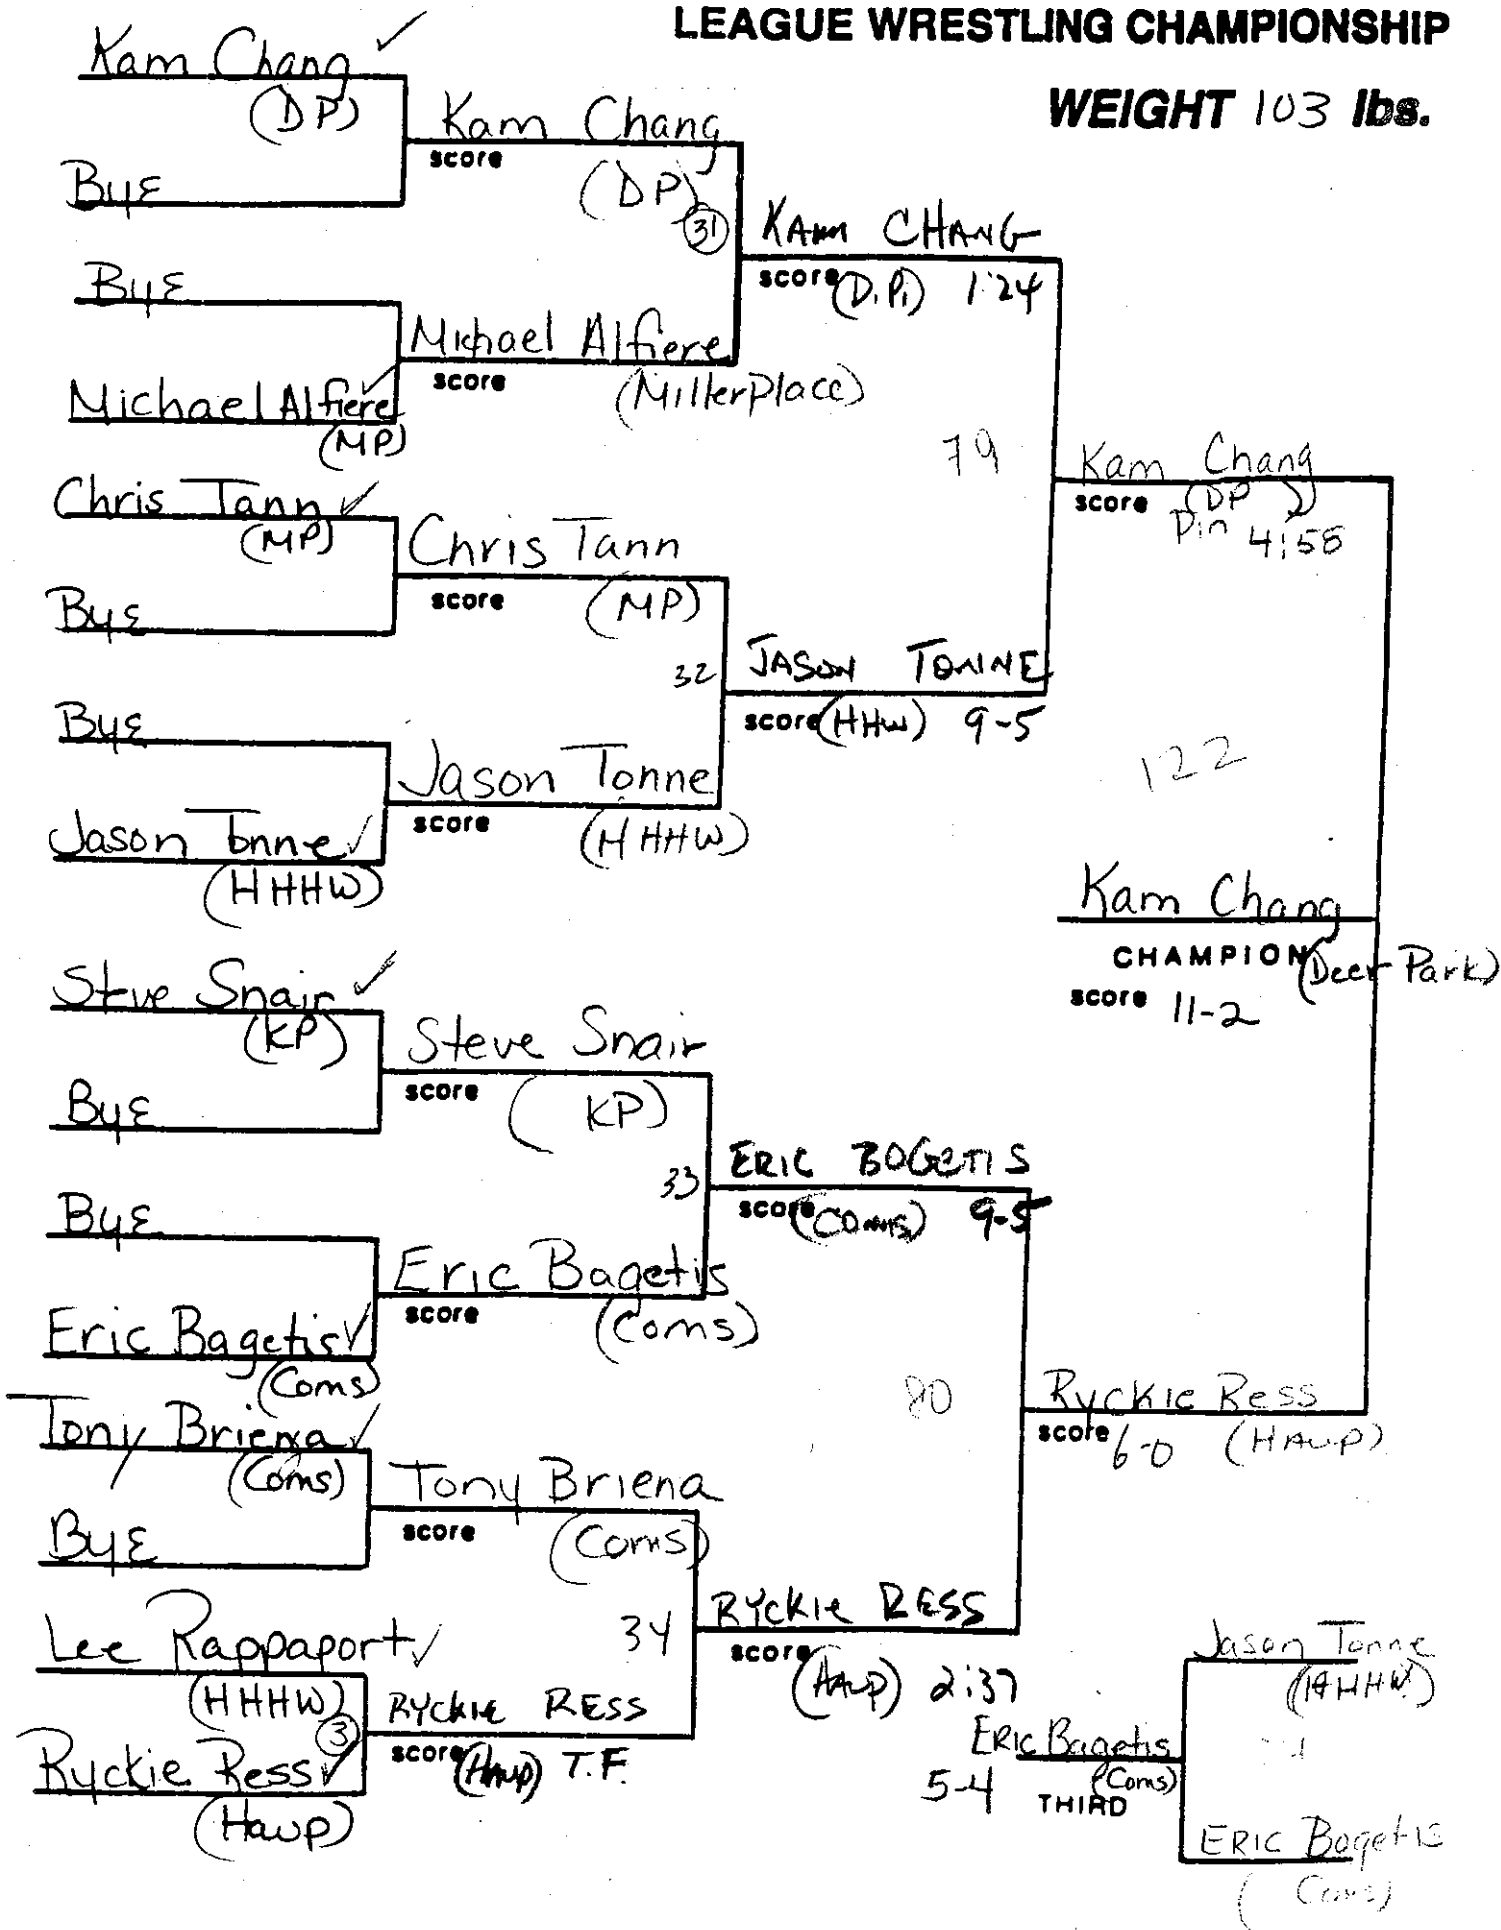

# SECTION XI LEAGUE WRESTLING CHAMPIONSHIP

**WEIGHT 103 lbs.**