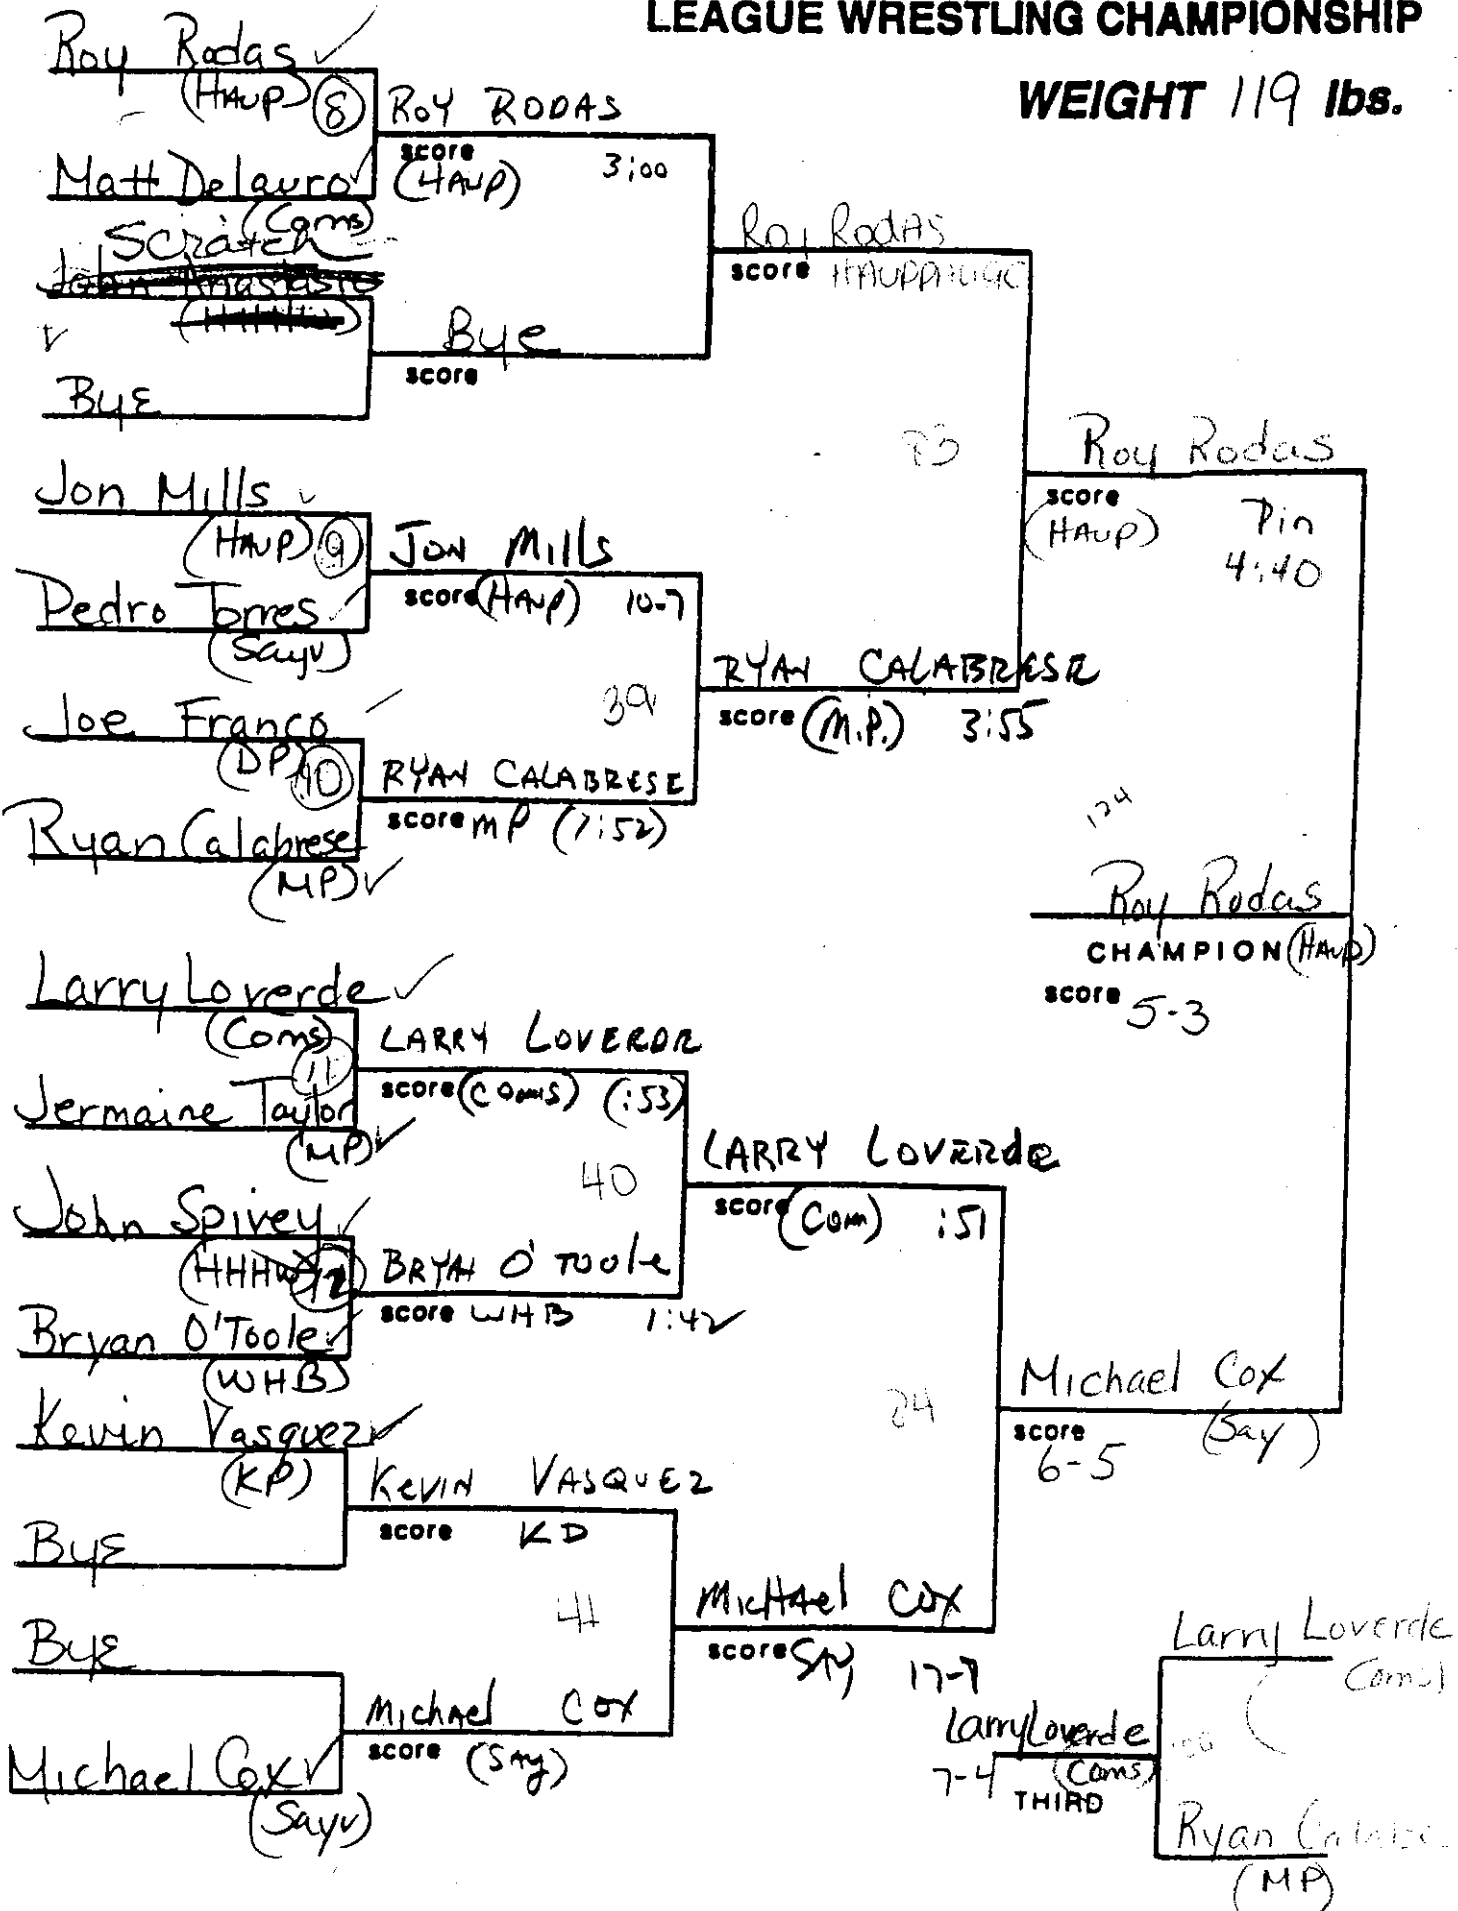

**SECTION XI
LEAGUE WRESTLING CHAMPIONSHIP**

WEIGHT 119 lbs.