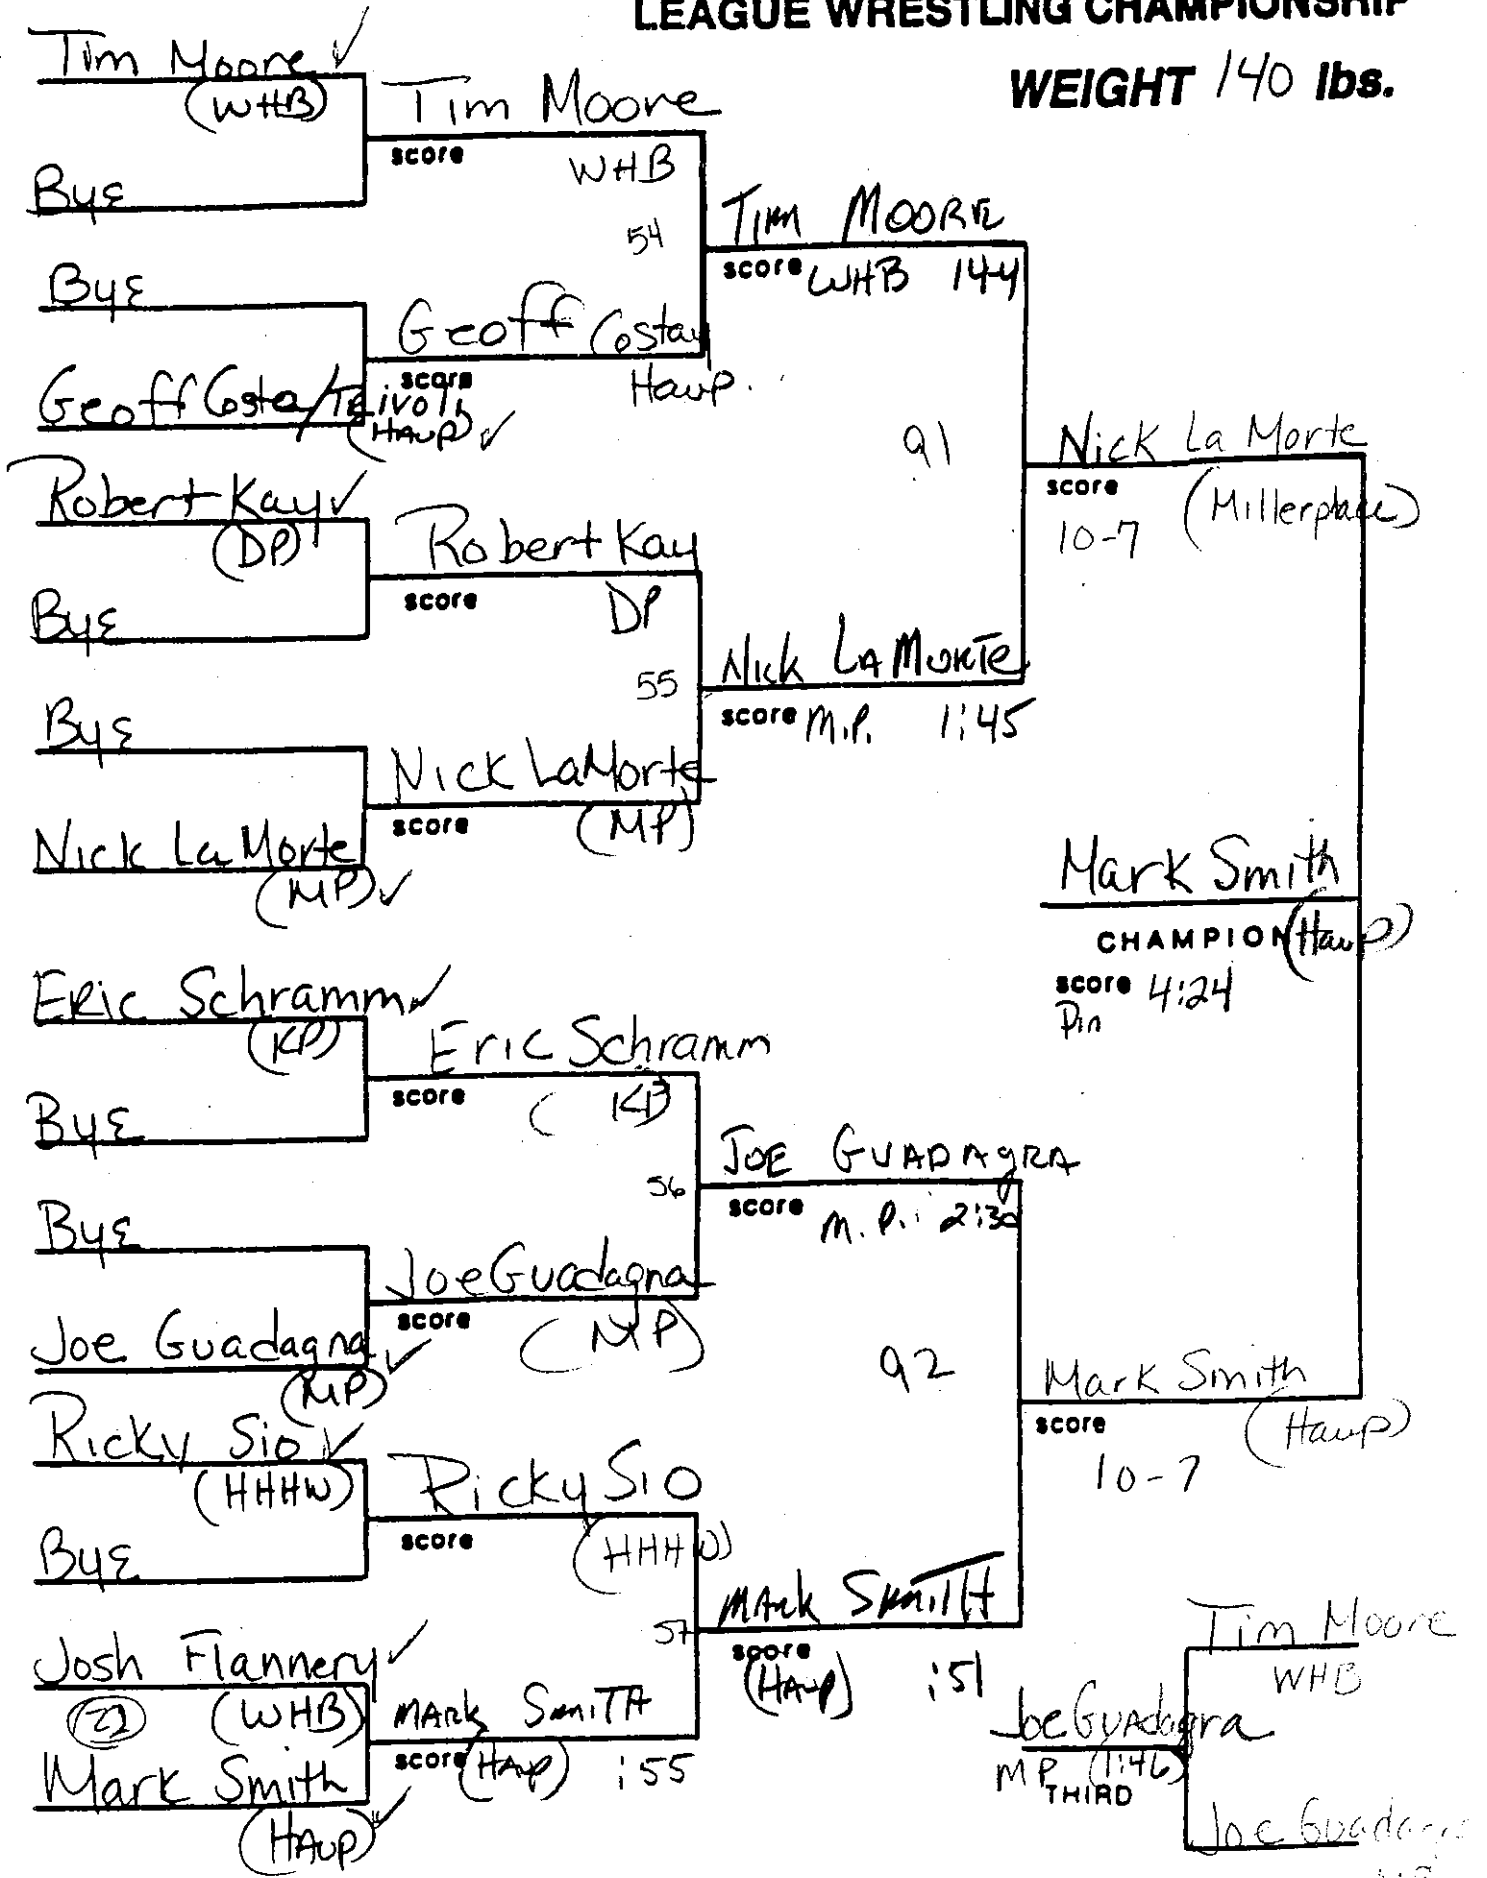

**SECTION XI
LEAGUE WRESTLING CHAMPIONSHIP**

WEIGHT 140 lbs.