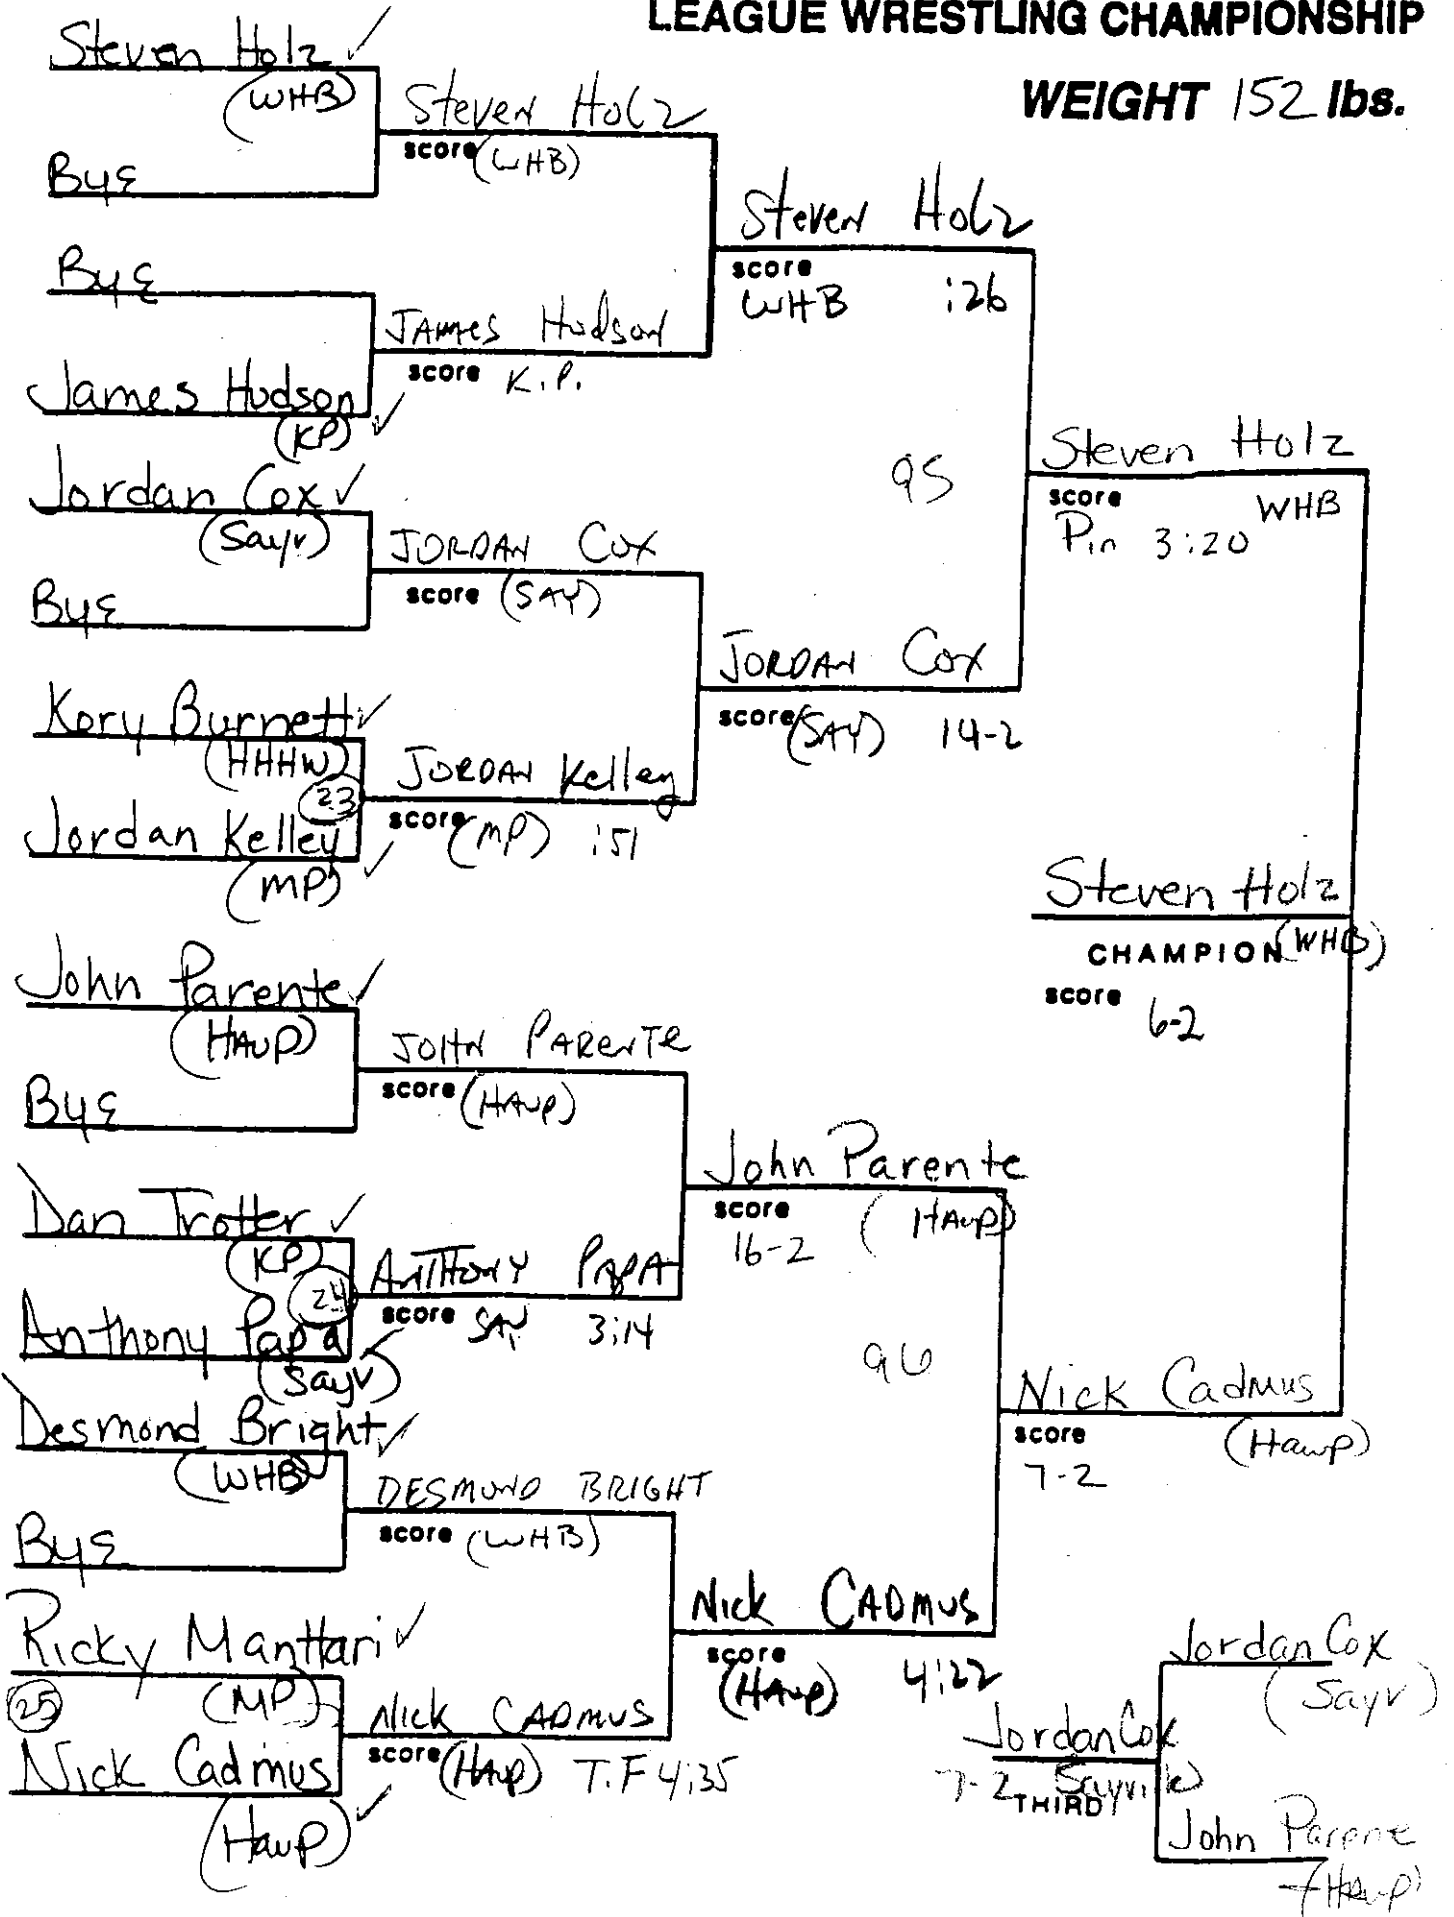

SECTION XI LEAGUE WRESTLING CHAMPIONSHIP

WEIGHT 152 lbs.