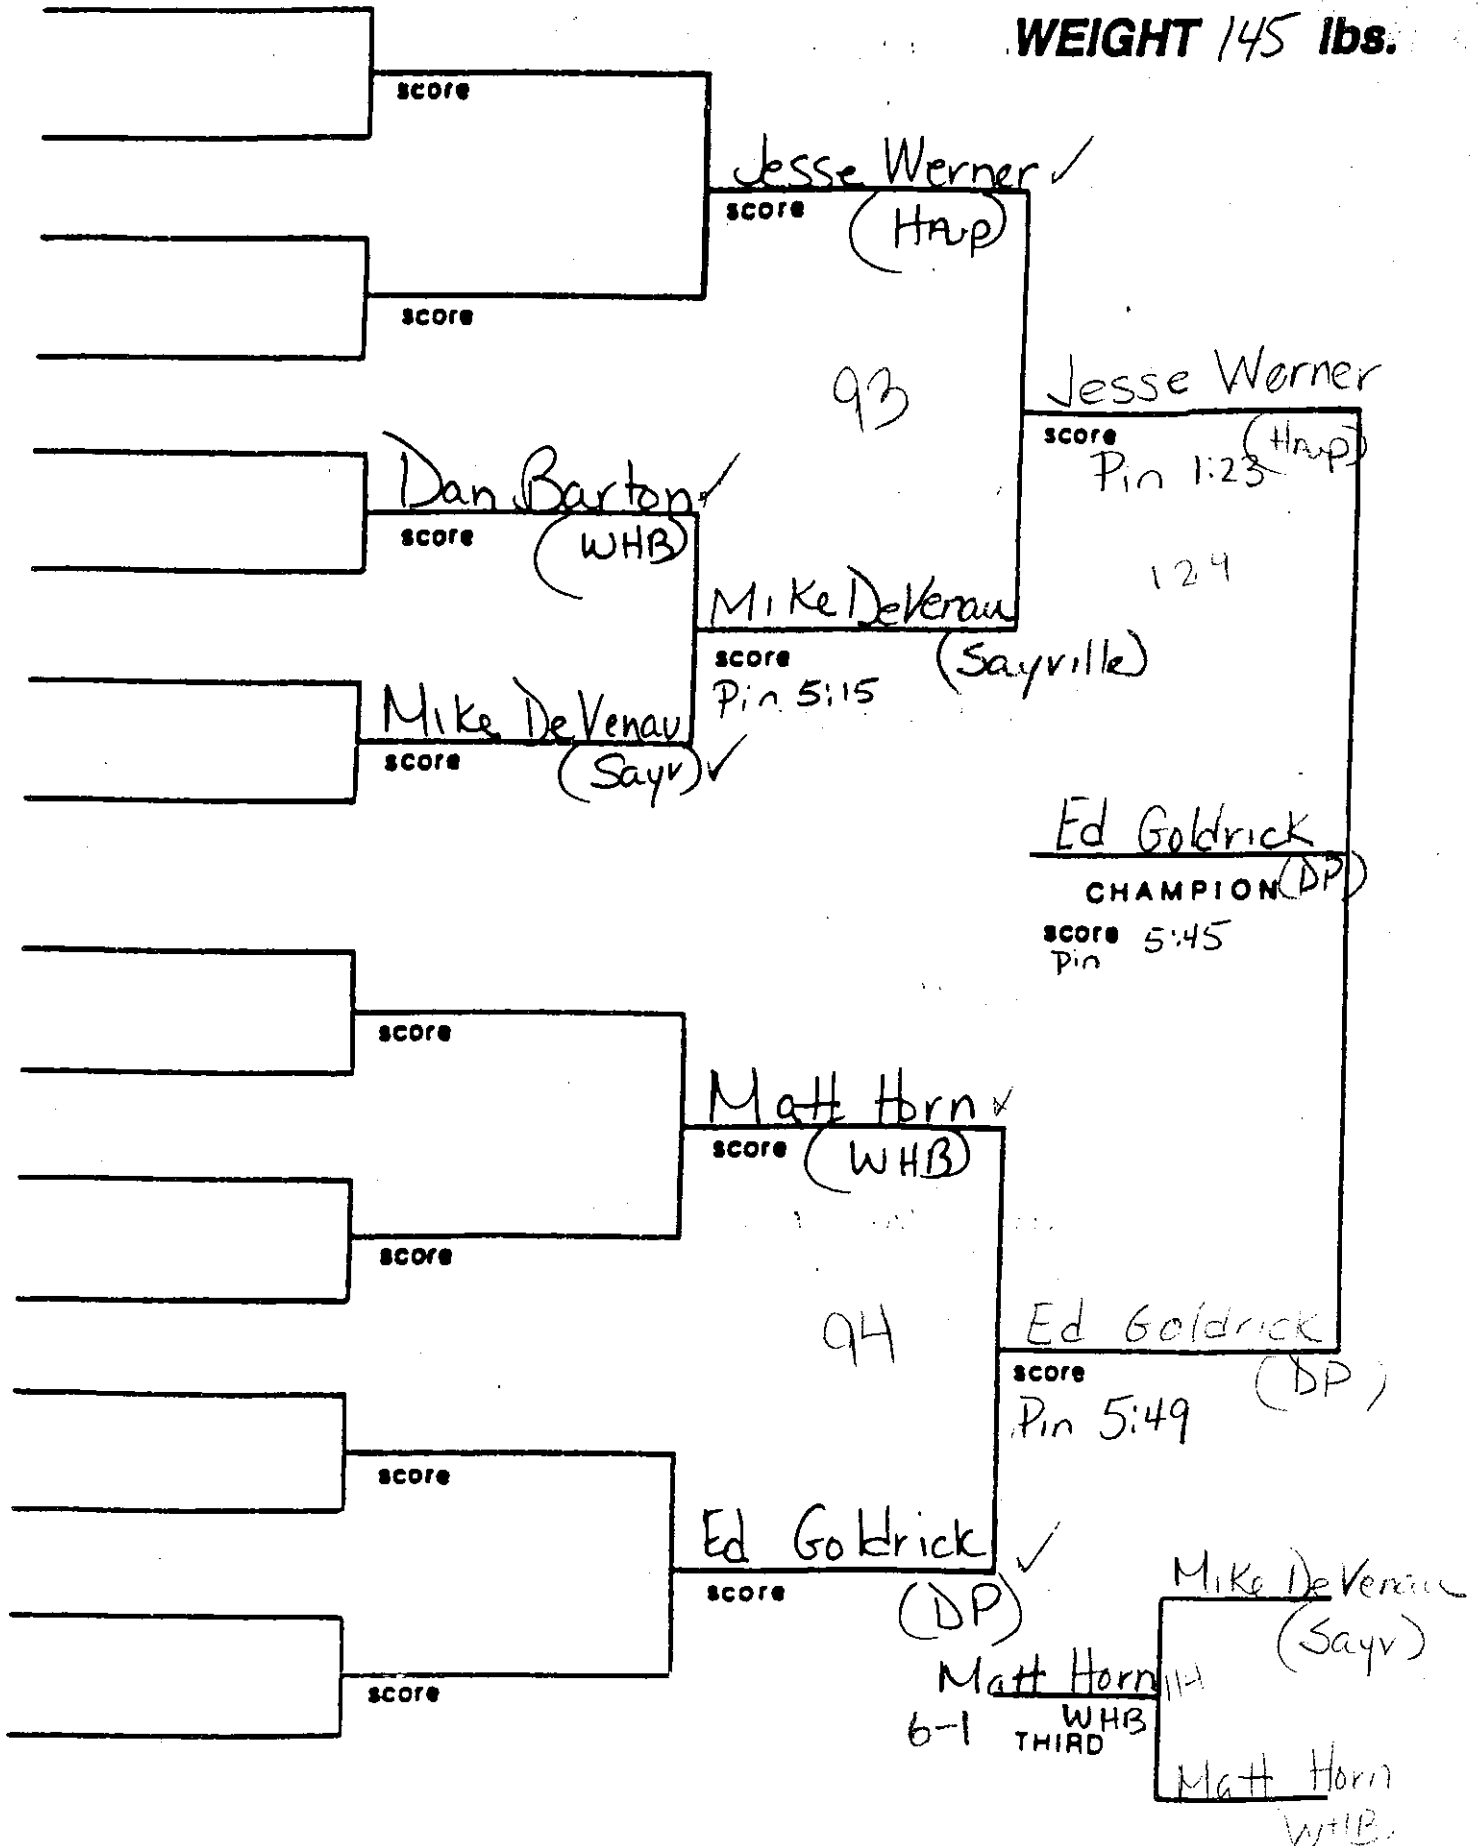

SECTION XI LEAGUE WRESTLING CHAMPIONSHIP

WEIGHT 145 lbs.