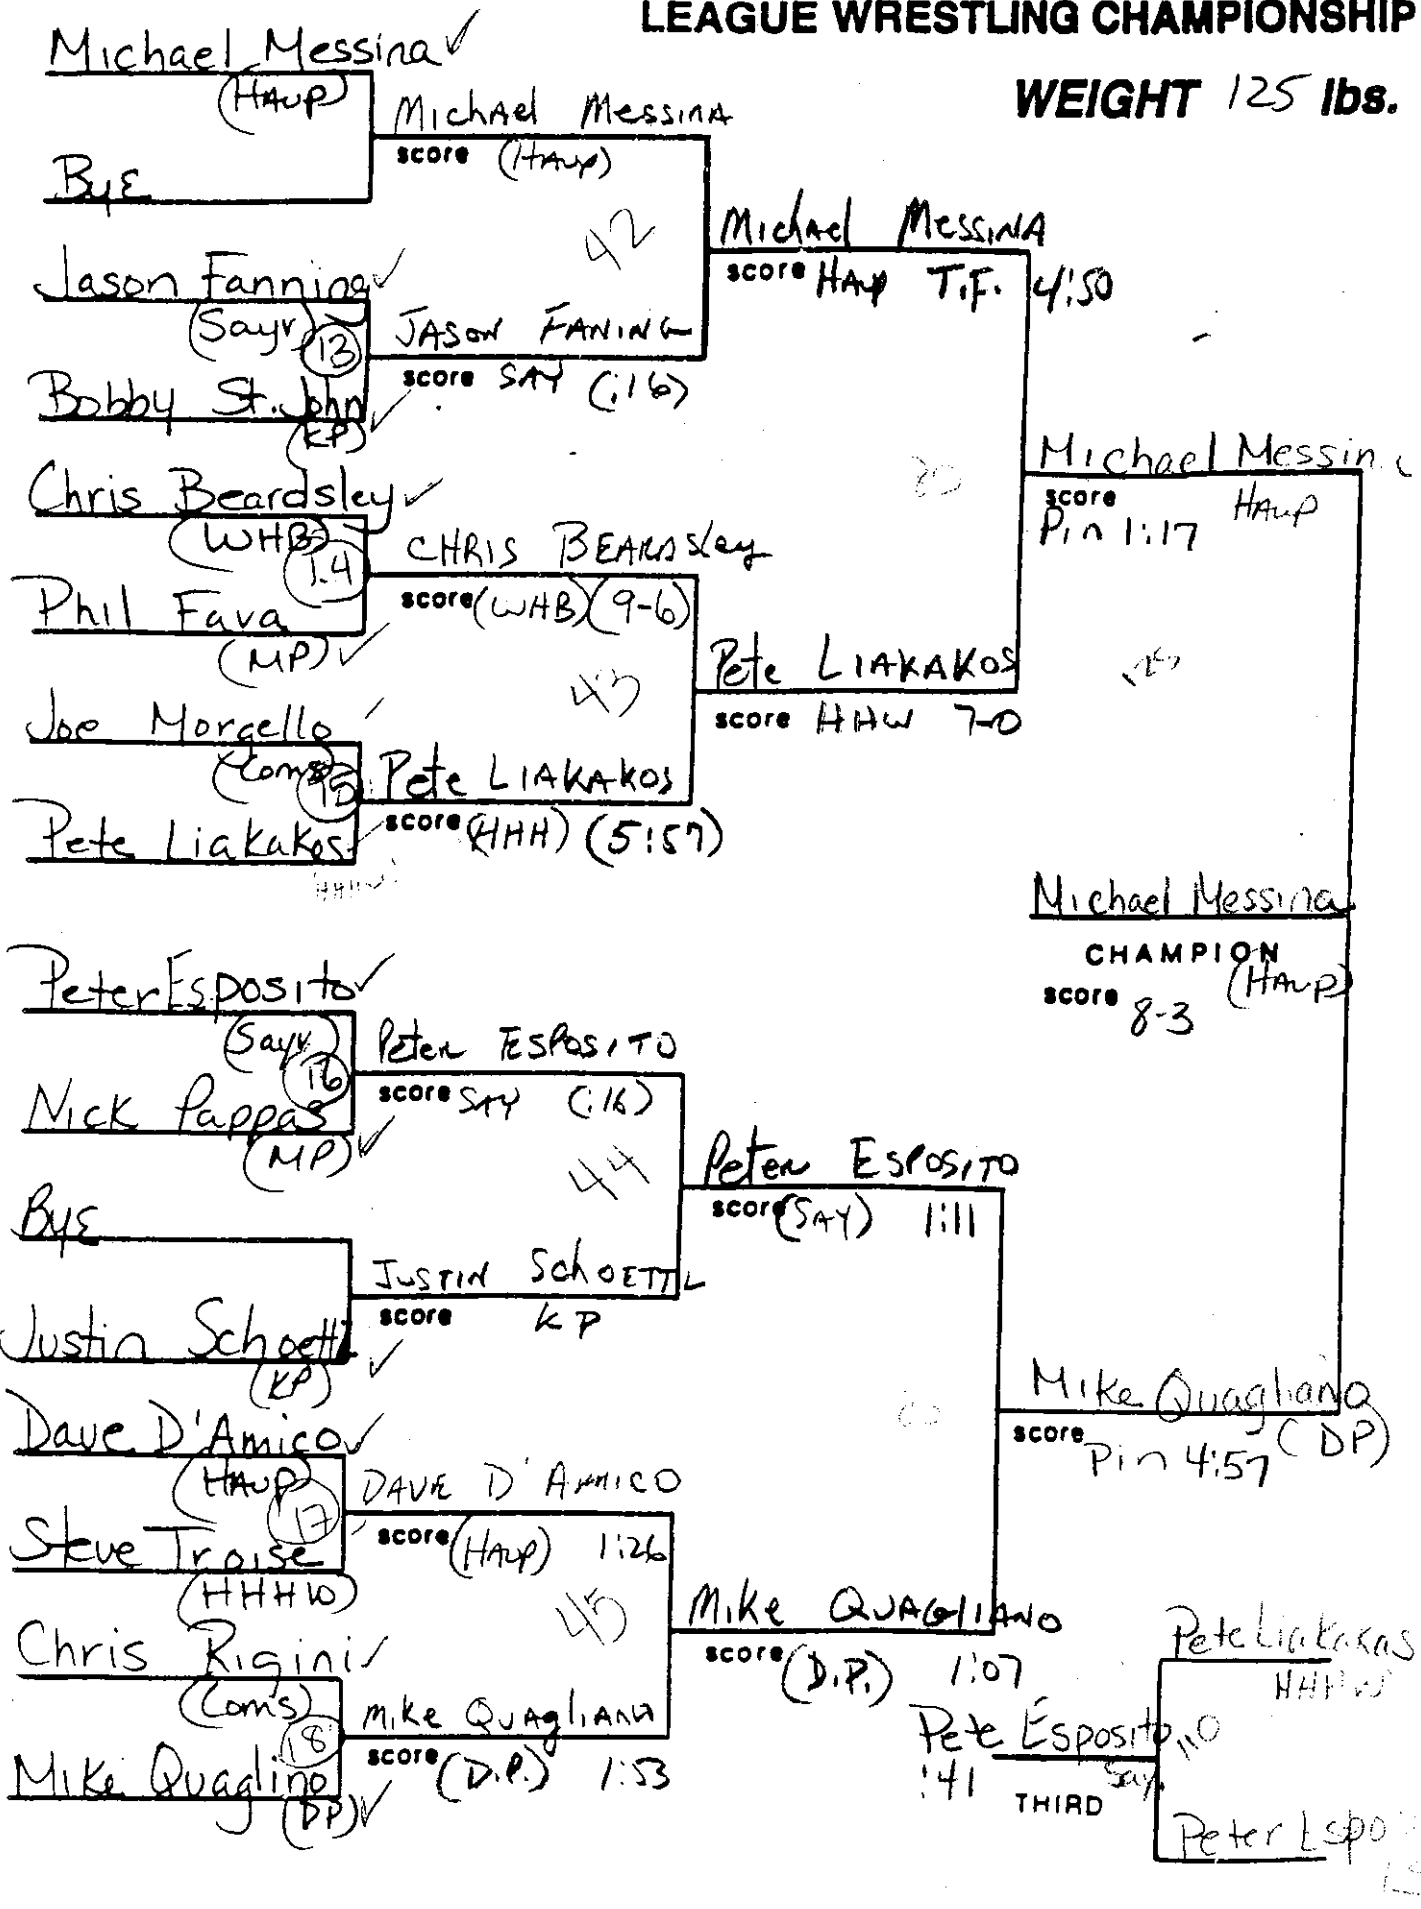

**SECTION XI
LEAGUE WRESTLING CHAMPIONSHIP**

WEIGHT 125 lbs.