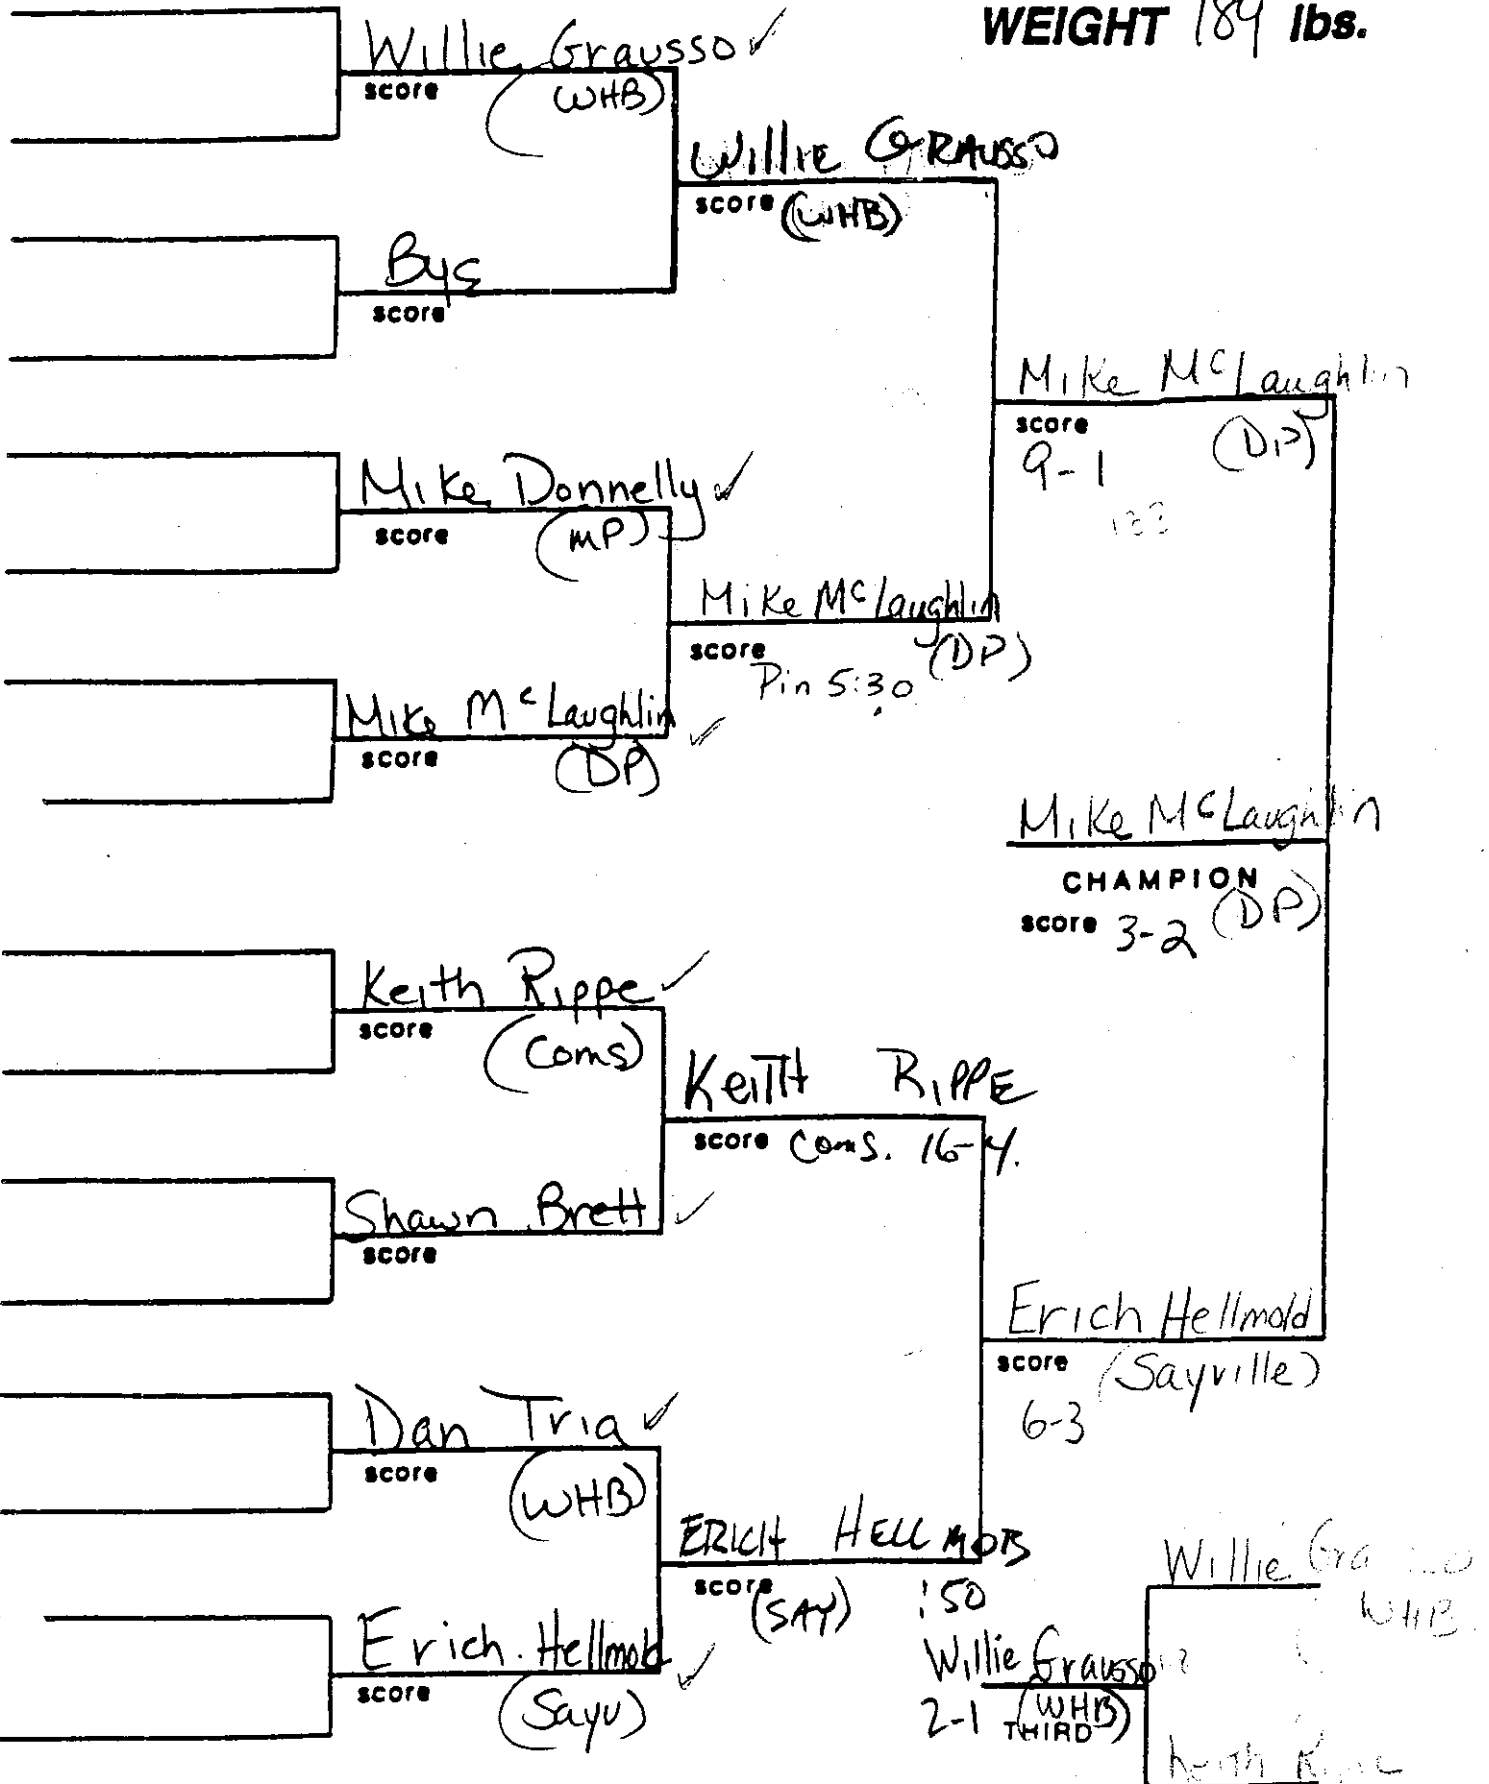

**SECTION XI
LEAGUE WRESTLING CHAMPIONSHIP**

WEIGHT 189 lbs.