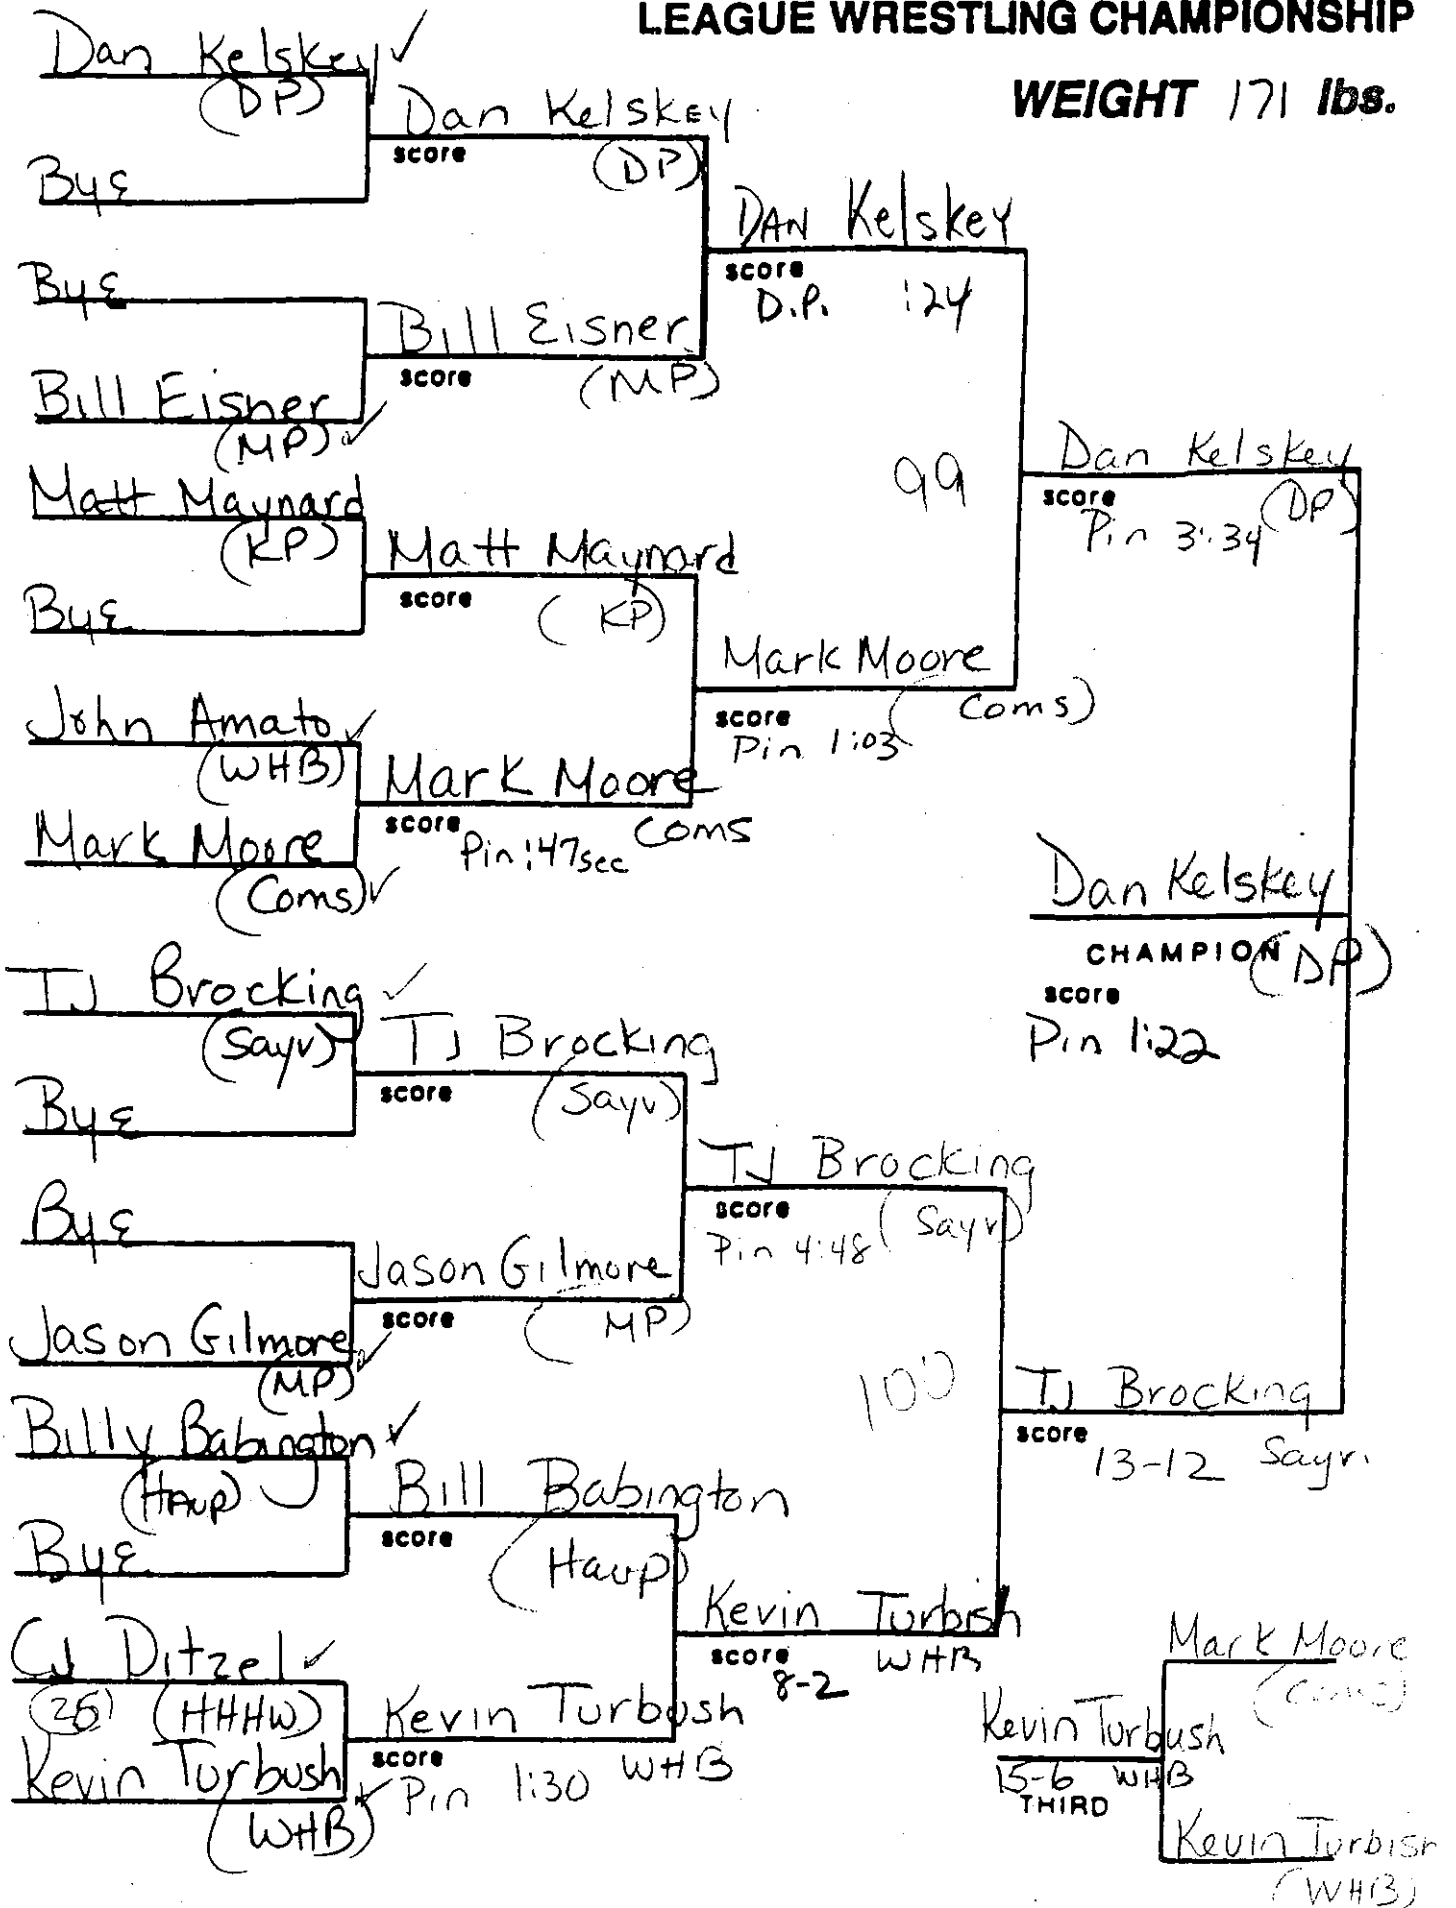

SECTION XI LEAGUE WRESTLING CHAMPIONSHIP

WEIGHT 171 lbs.