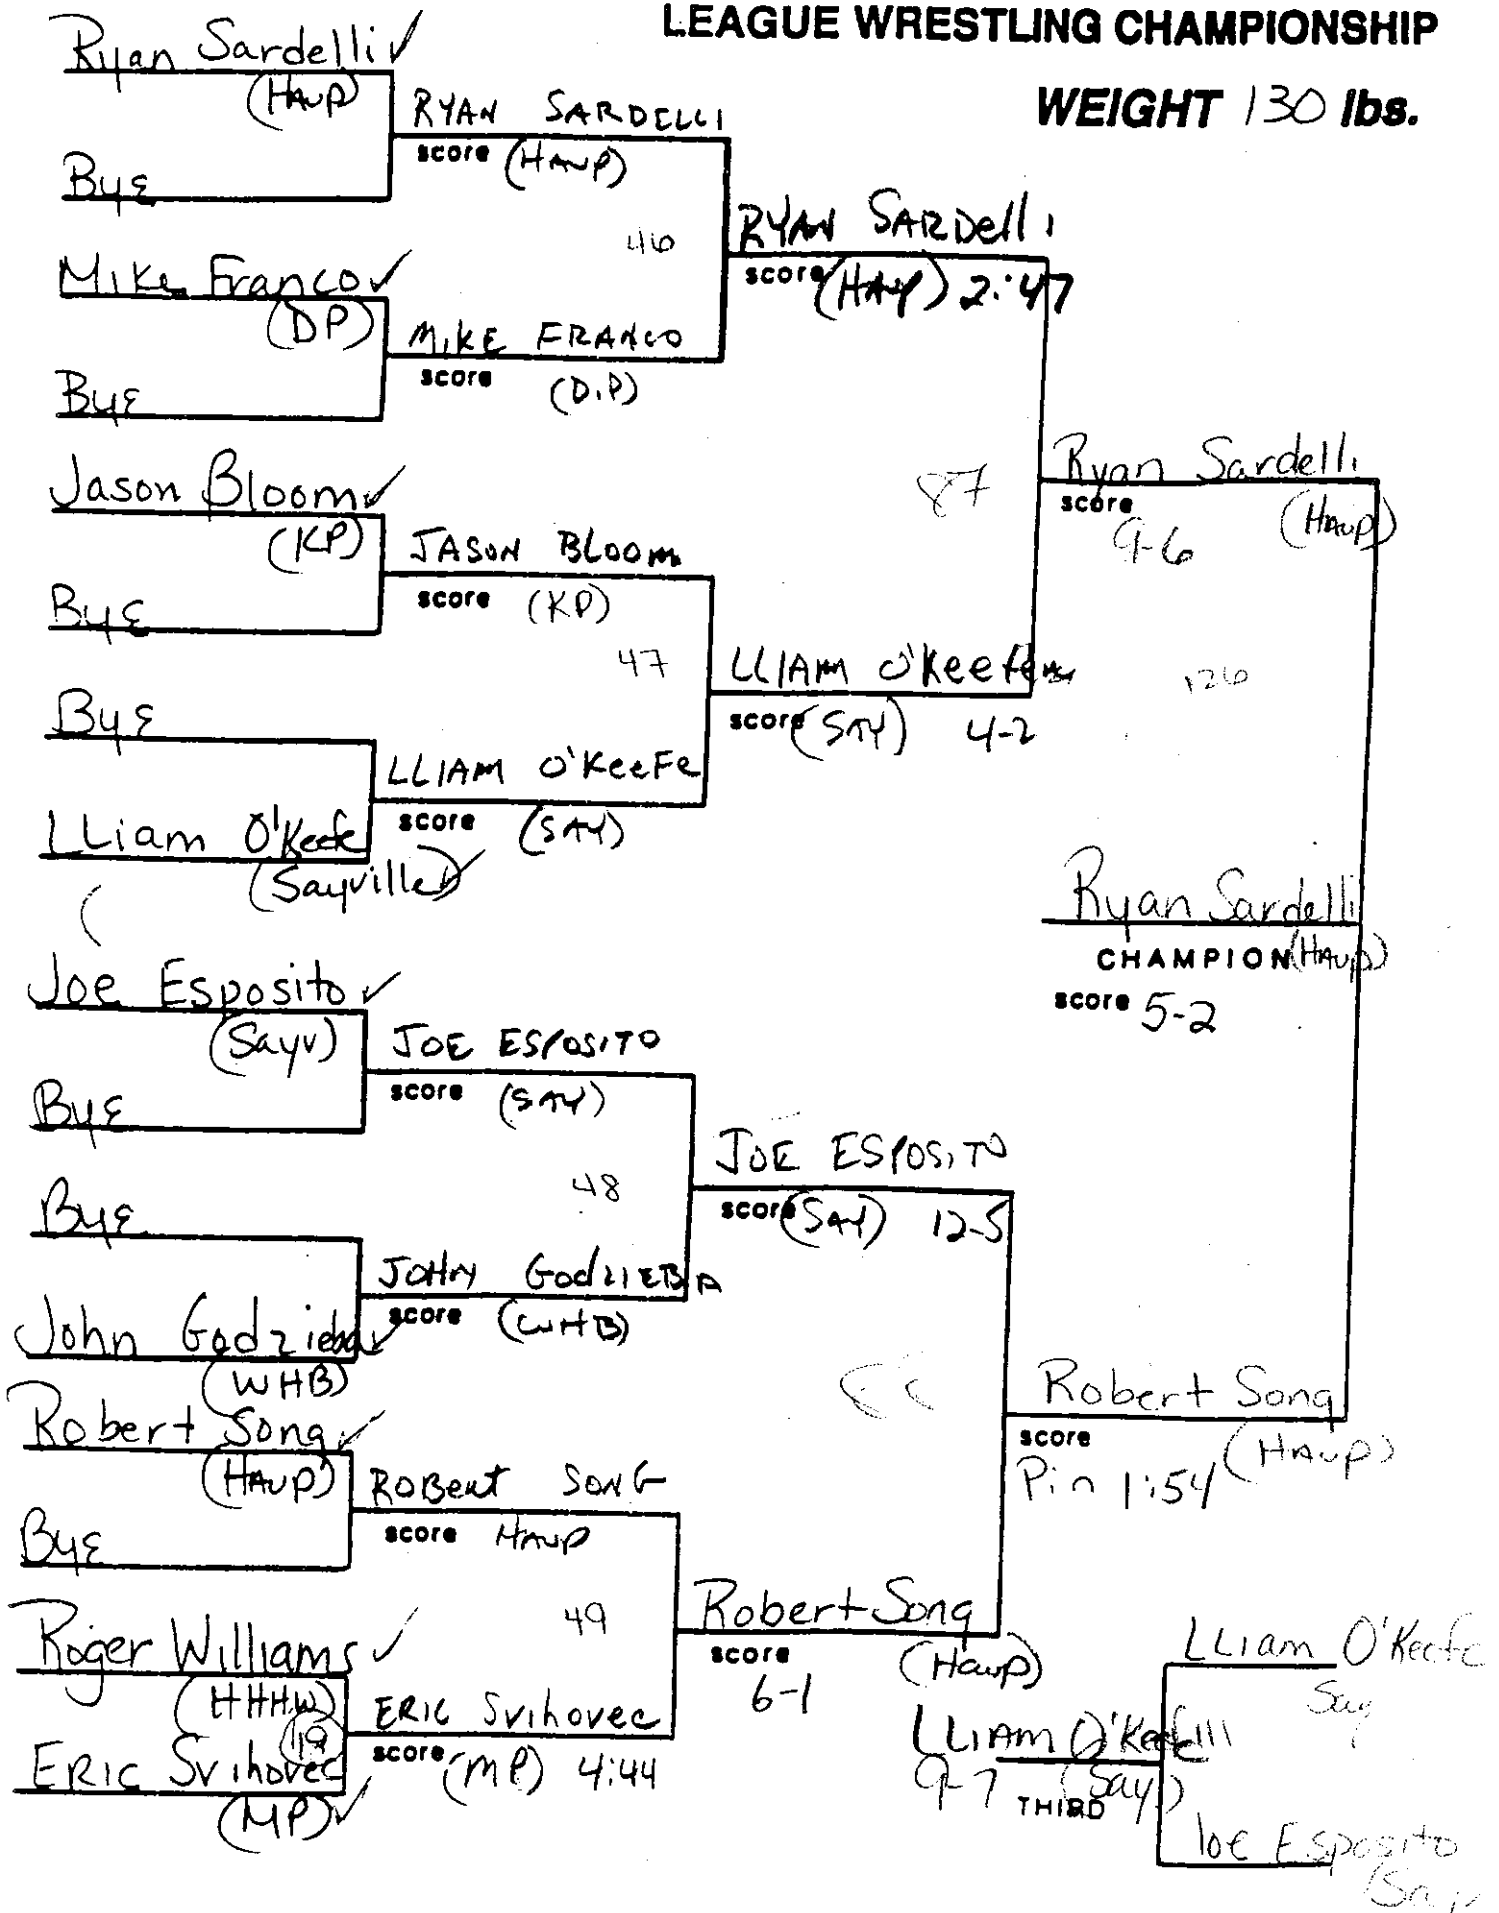

**SECTION XI  
LEAGUE WRESTLING CHAMPIONSHIP**

**WEIGHT 119 lbs.**

**SECTION XI  
LEAGUE WRESTLING CHAMPIONSHIP**

**WEIGHT 125 lbs.**

**SECTION XI  
LEAGUE WRESTLING CHAMPIONSHIP**

**WEIGHT 130 lbs.**

**SECTION XI  
LEAGUE WRESTLING CHAMPIONSHIP**