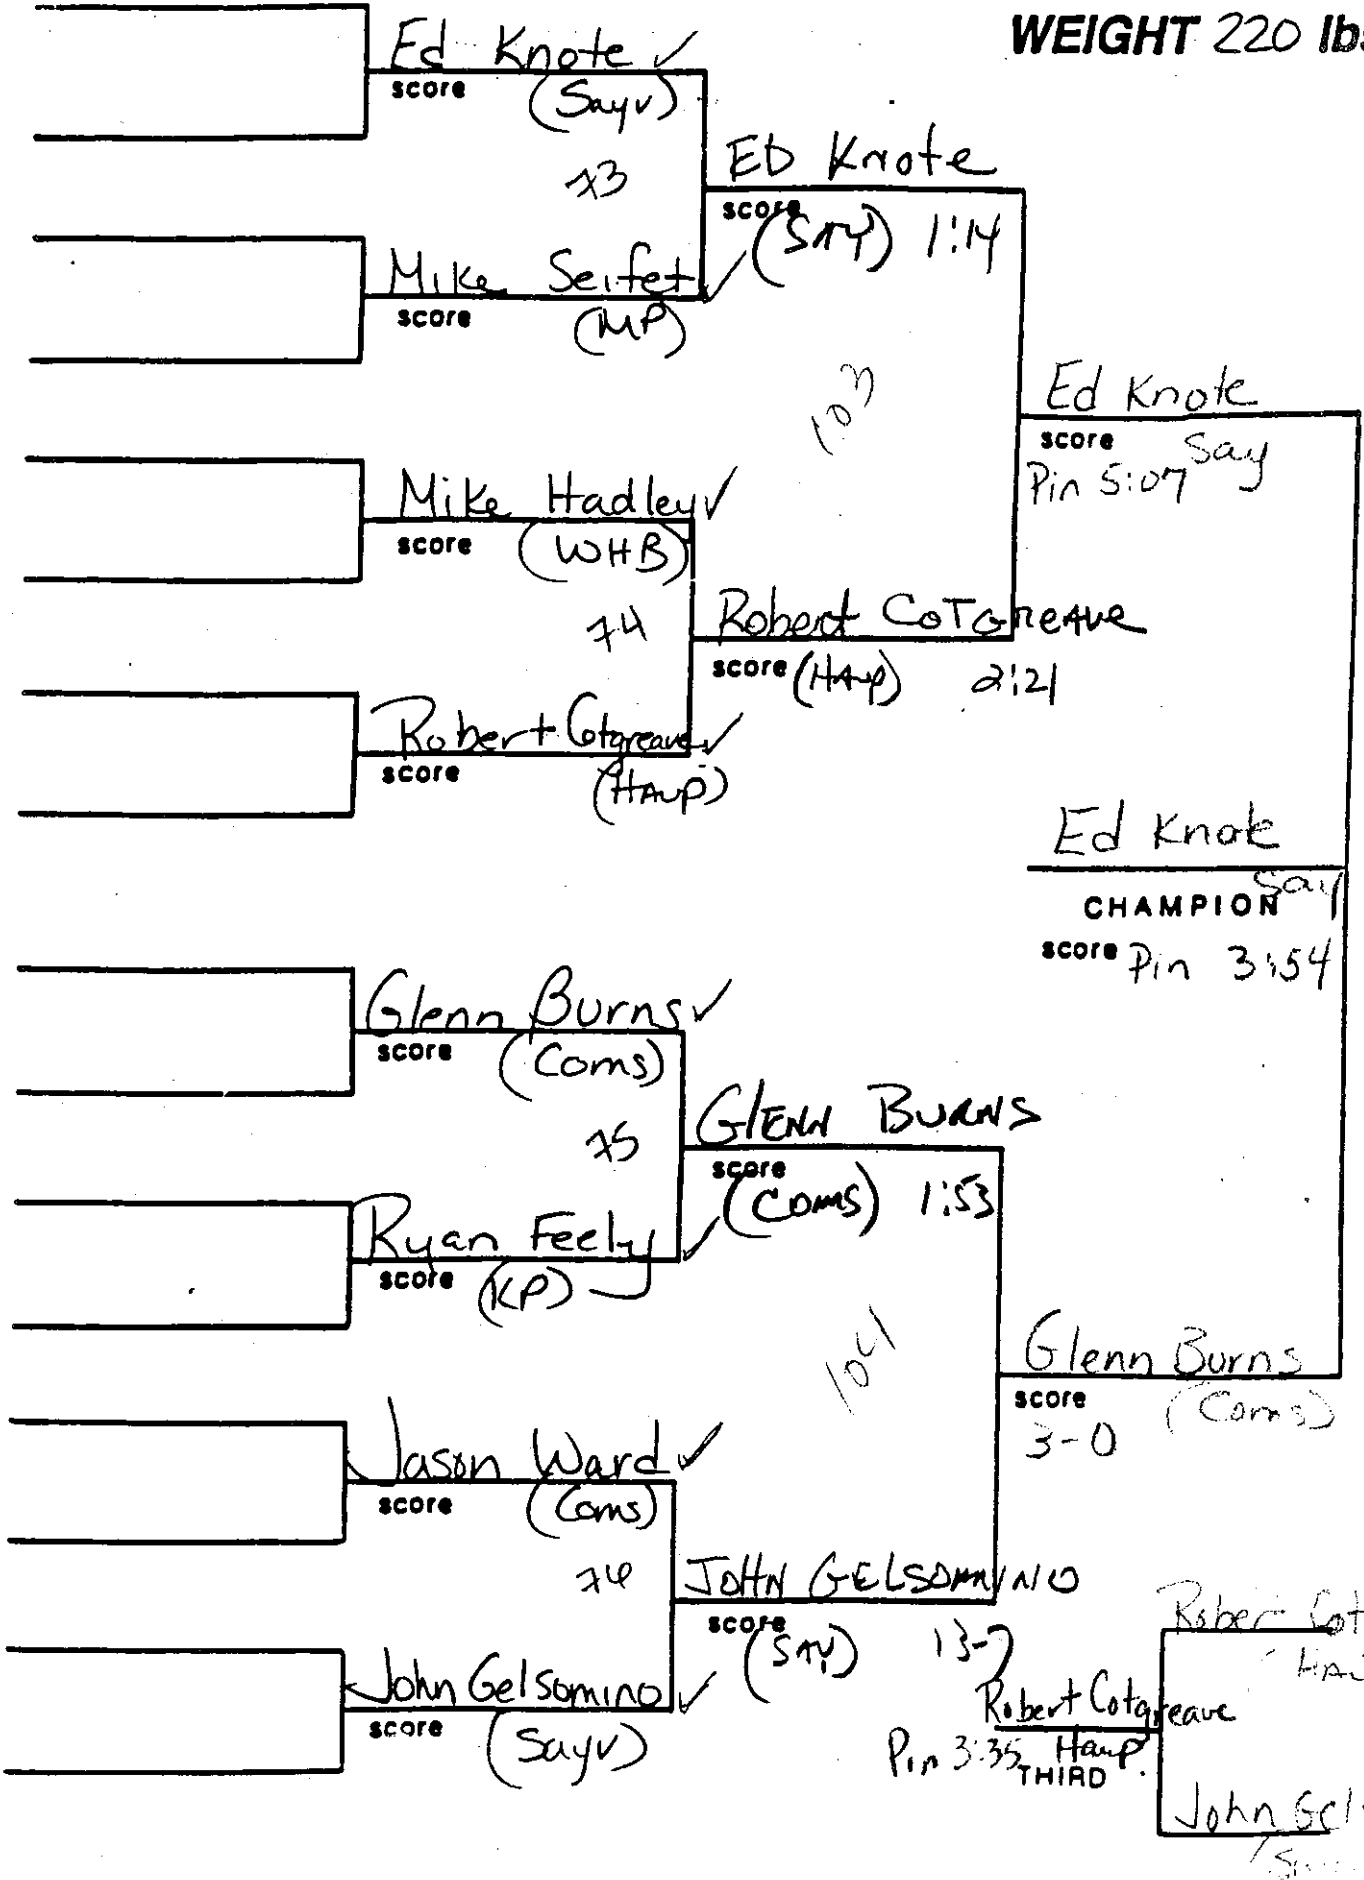

SECTION XI LEAGUE WRESTLING CHAMPIONSHIP

WEIGHT 220 lbs.