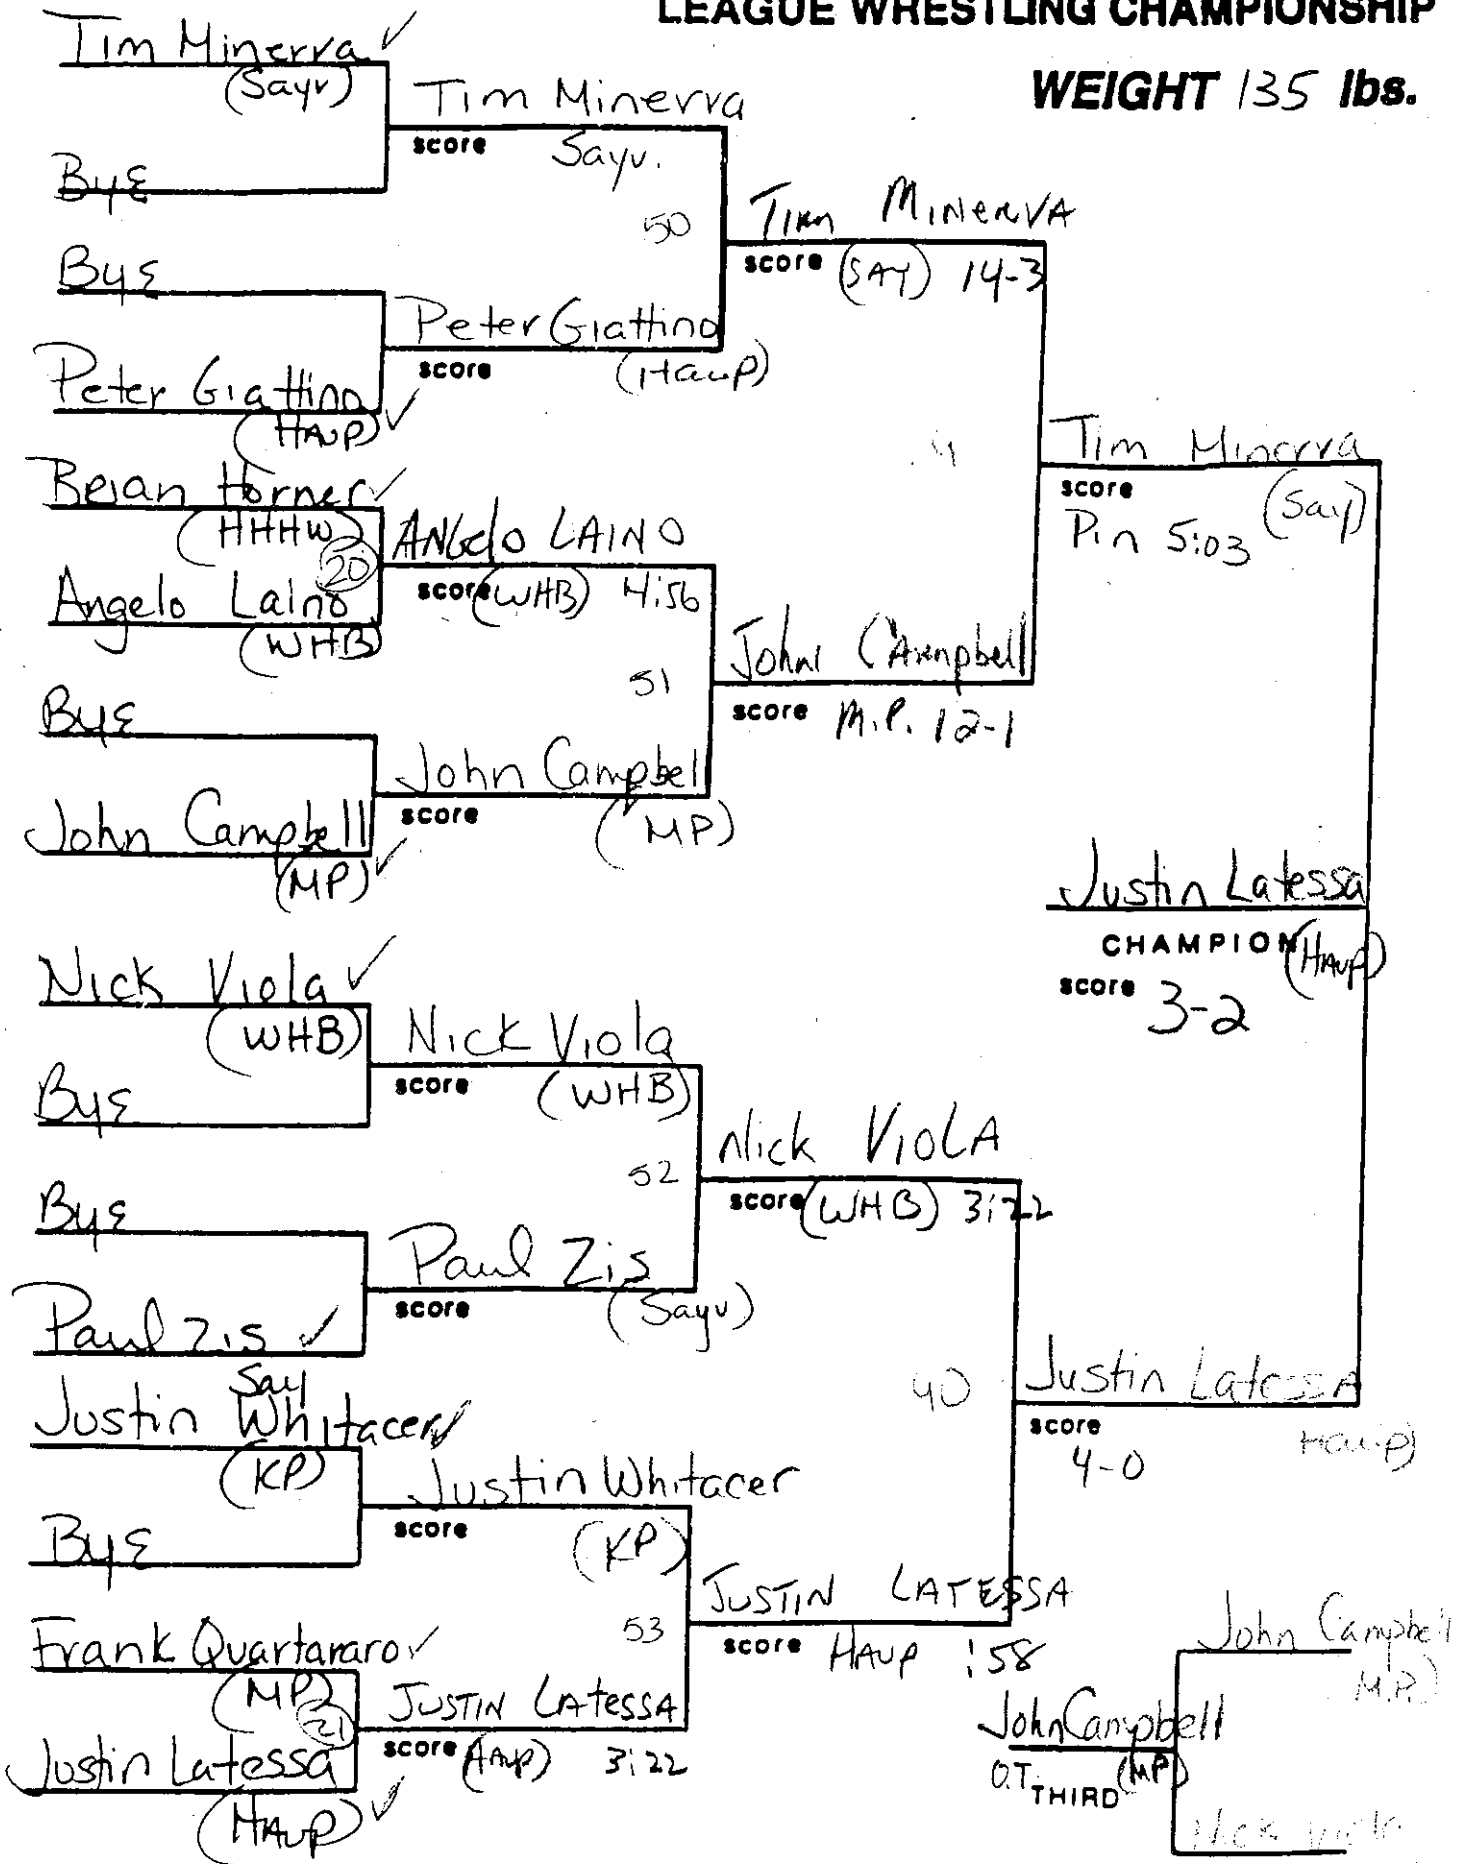

**SECTION XI
LEAGUE WRESTLING CHAMPIONSHIP**

WEIGHT 135 lbs.