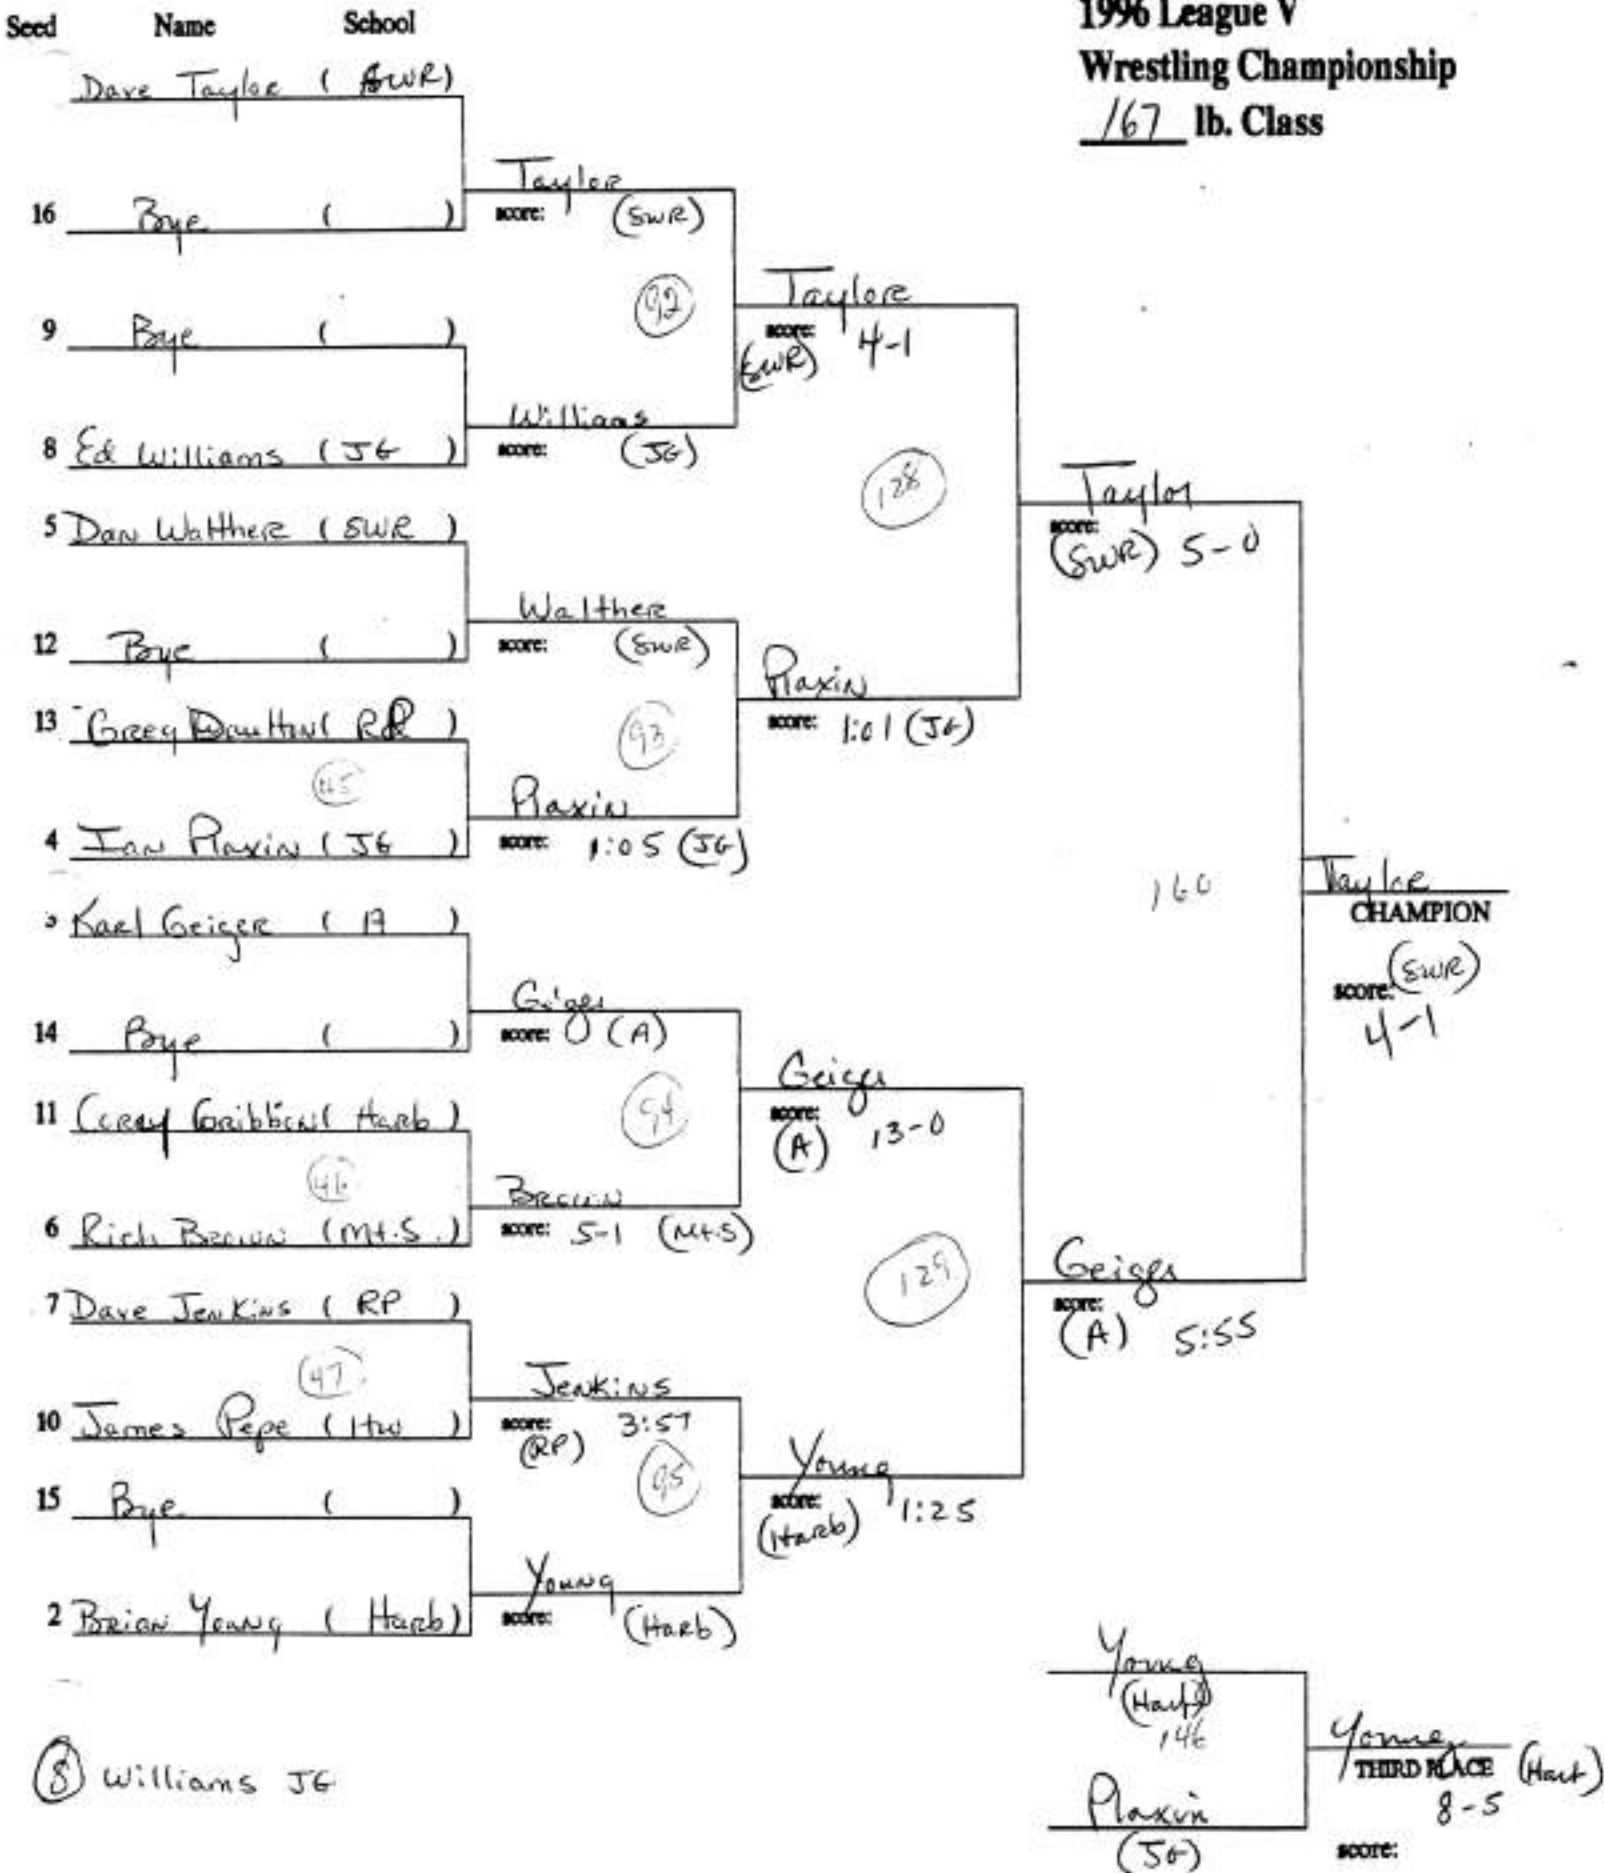

⑧ Ahuja (JG)

1996 League V  
Wrestling Championship  
145 lb. Class

Seed Name School

**1996 League V  
Wrestling Championship  
155 lb. Class**

Seed Name School

(8) Labita (SWE)

**1996 League V  
Wrestling Championship  
167 lb. Class**