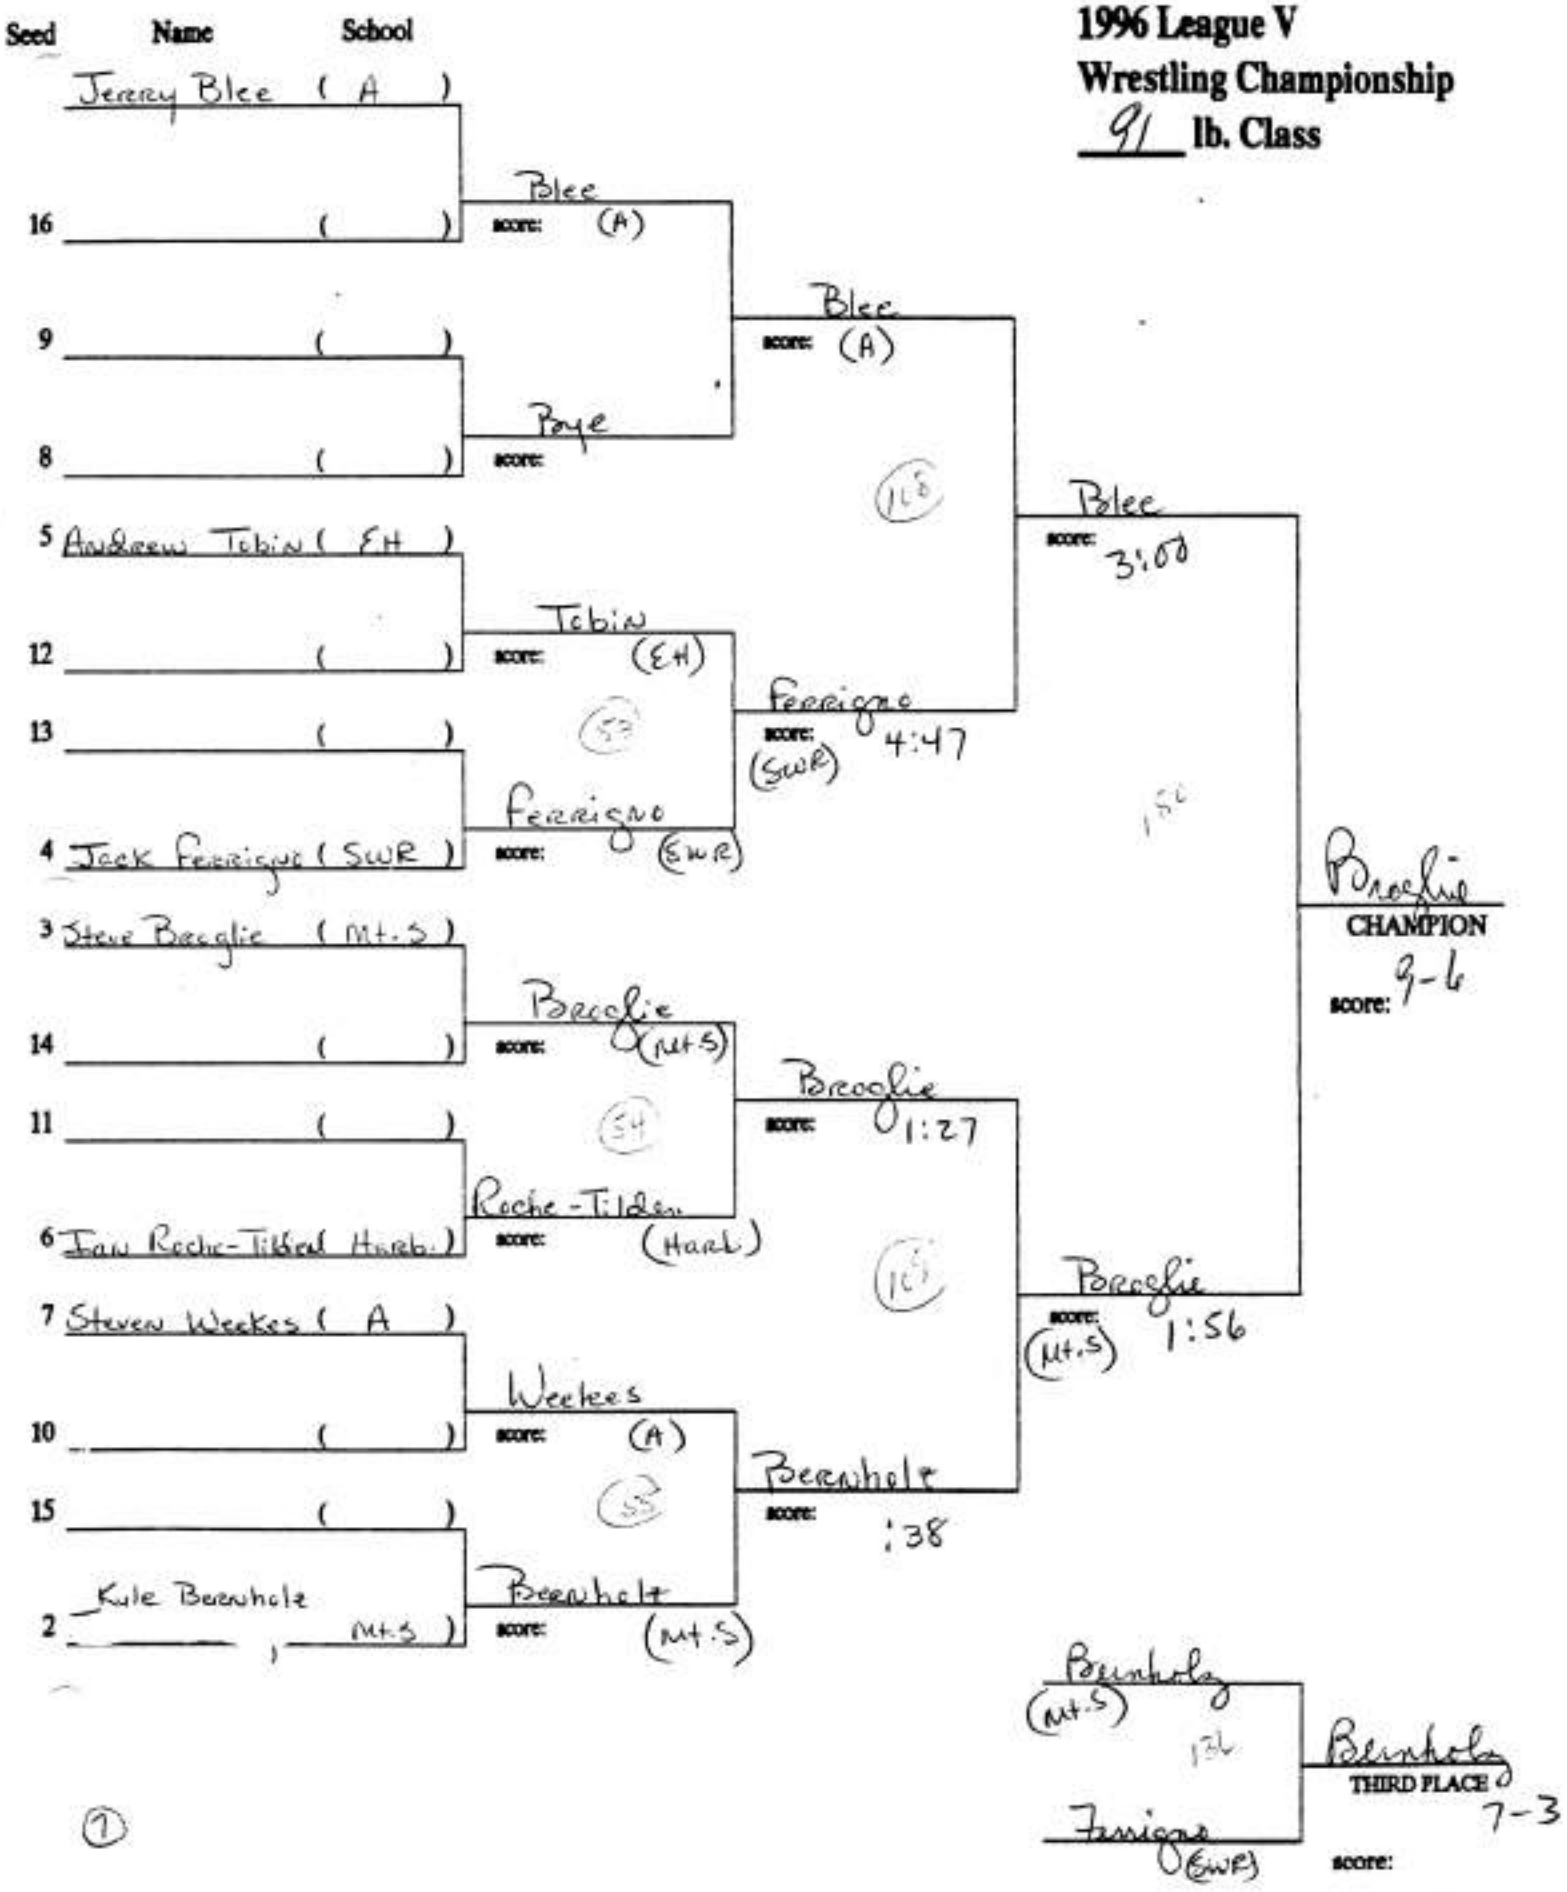

Tuck

# 1996 League V Wrestling Championship 91 lb. Class

①

**1996 League V  
Wrestling Championship  
98 lb. Class**

**1996 League V  
Wrestling Championship  
165 lb. Class**

**1996 League V  
Wrestling Championship  
112 lb. Class**