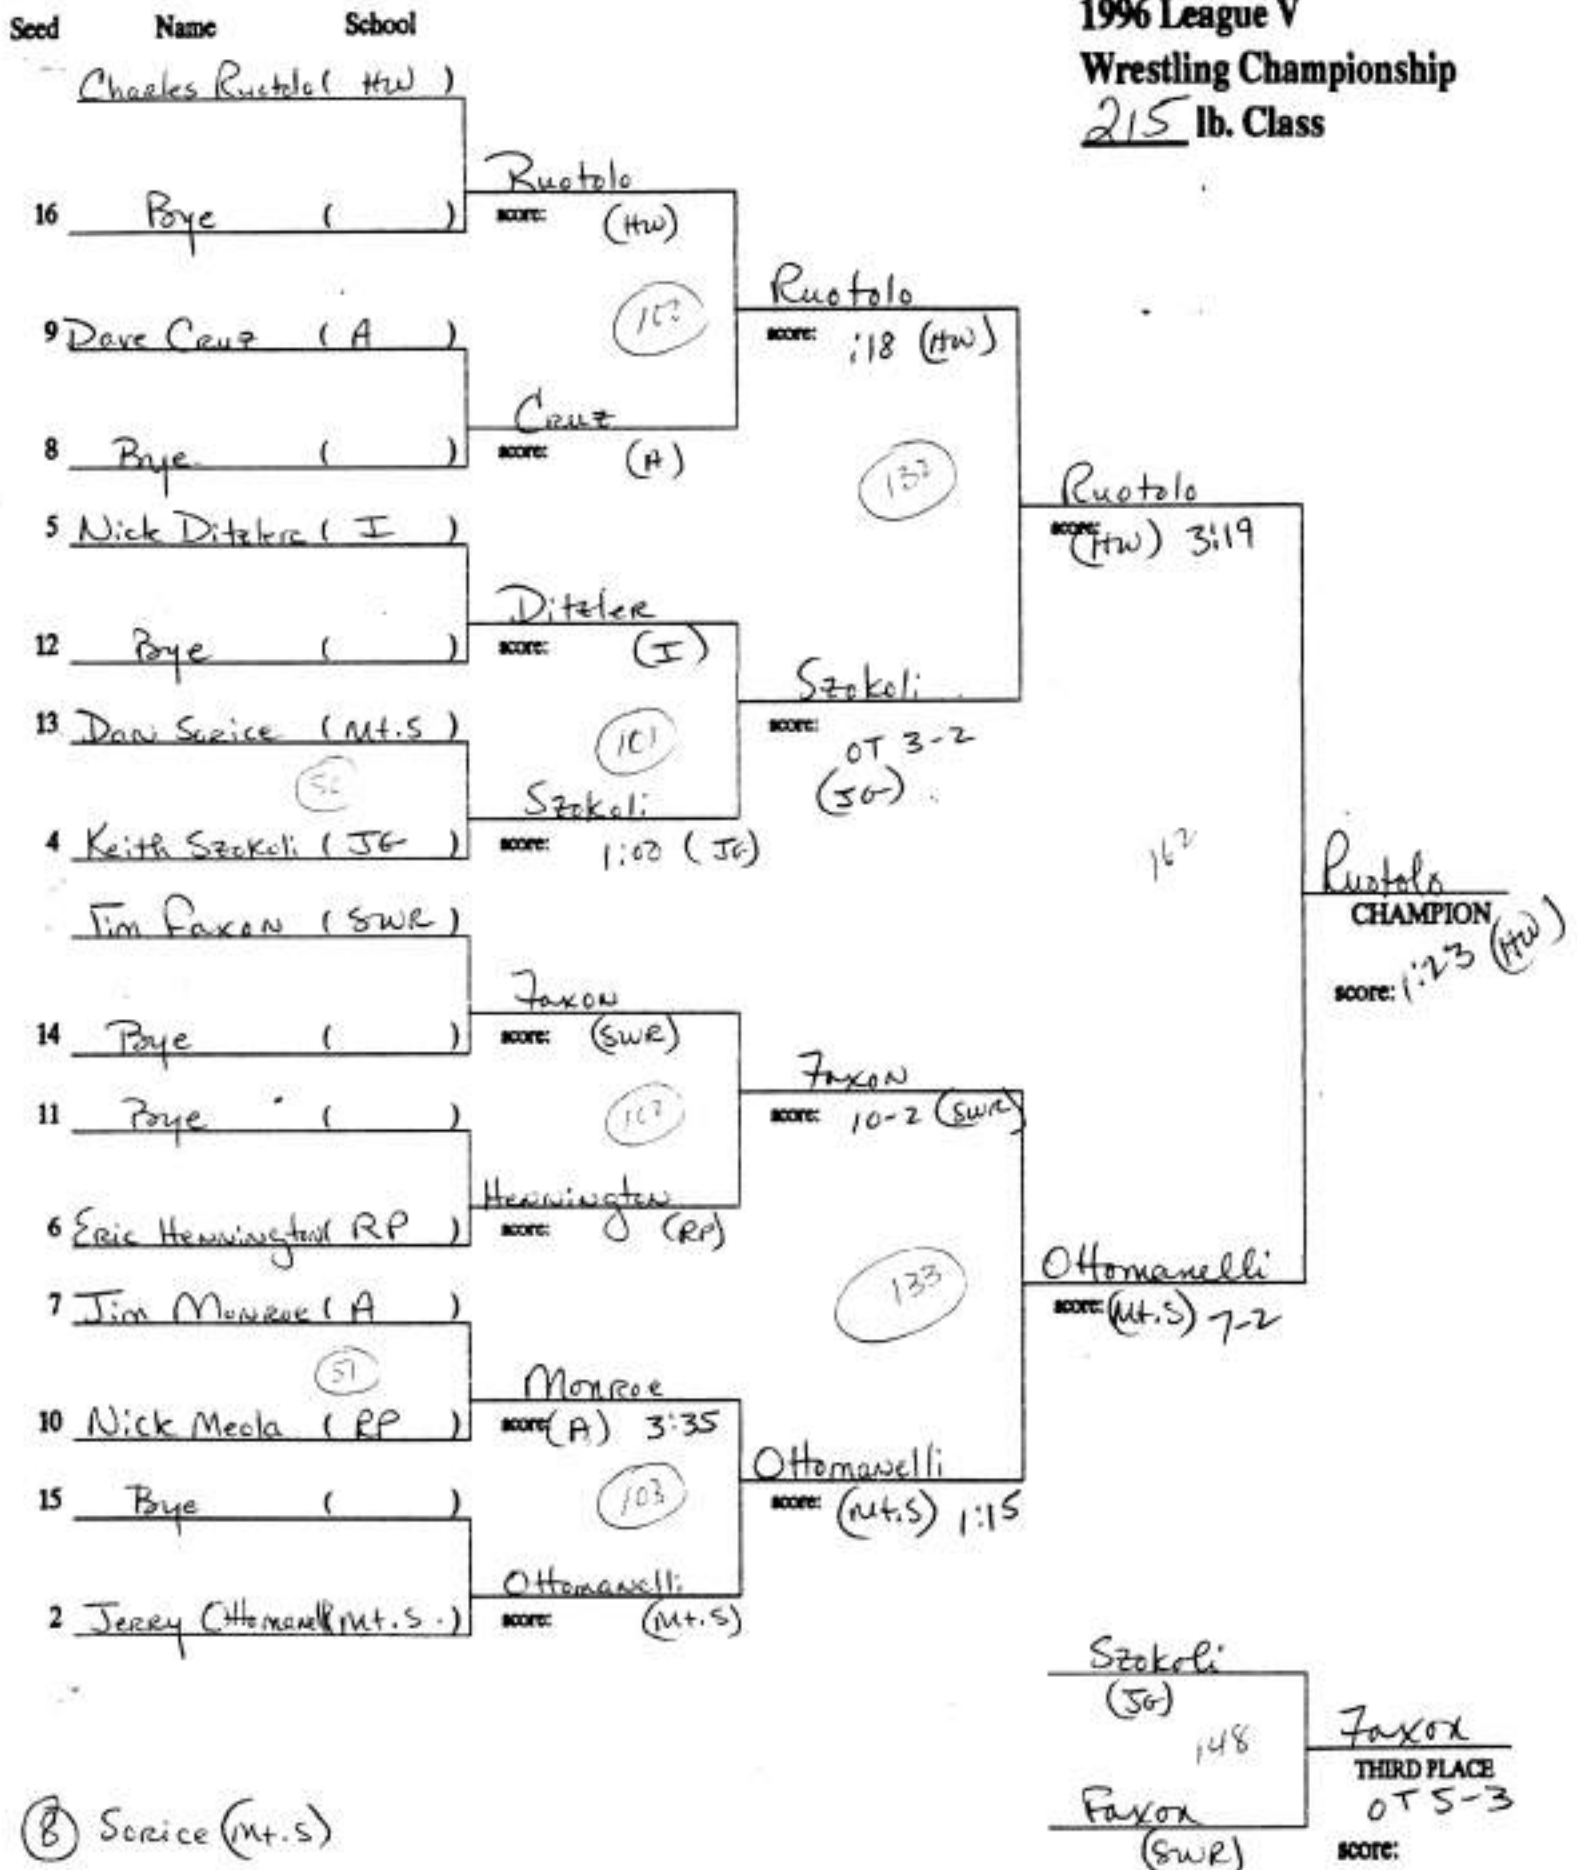

1996 League V
Wrestling Championship
215 lb. Class

ⓑ Scrice (Mt.S)