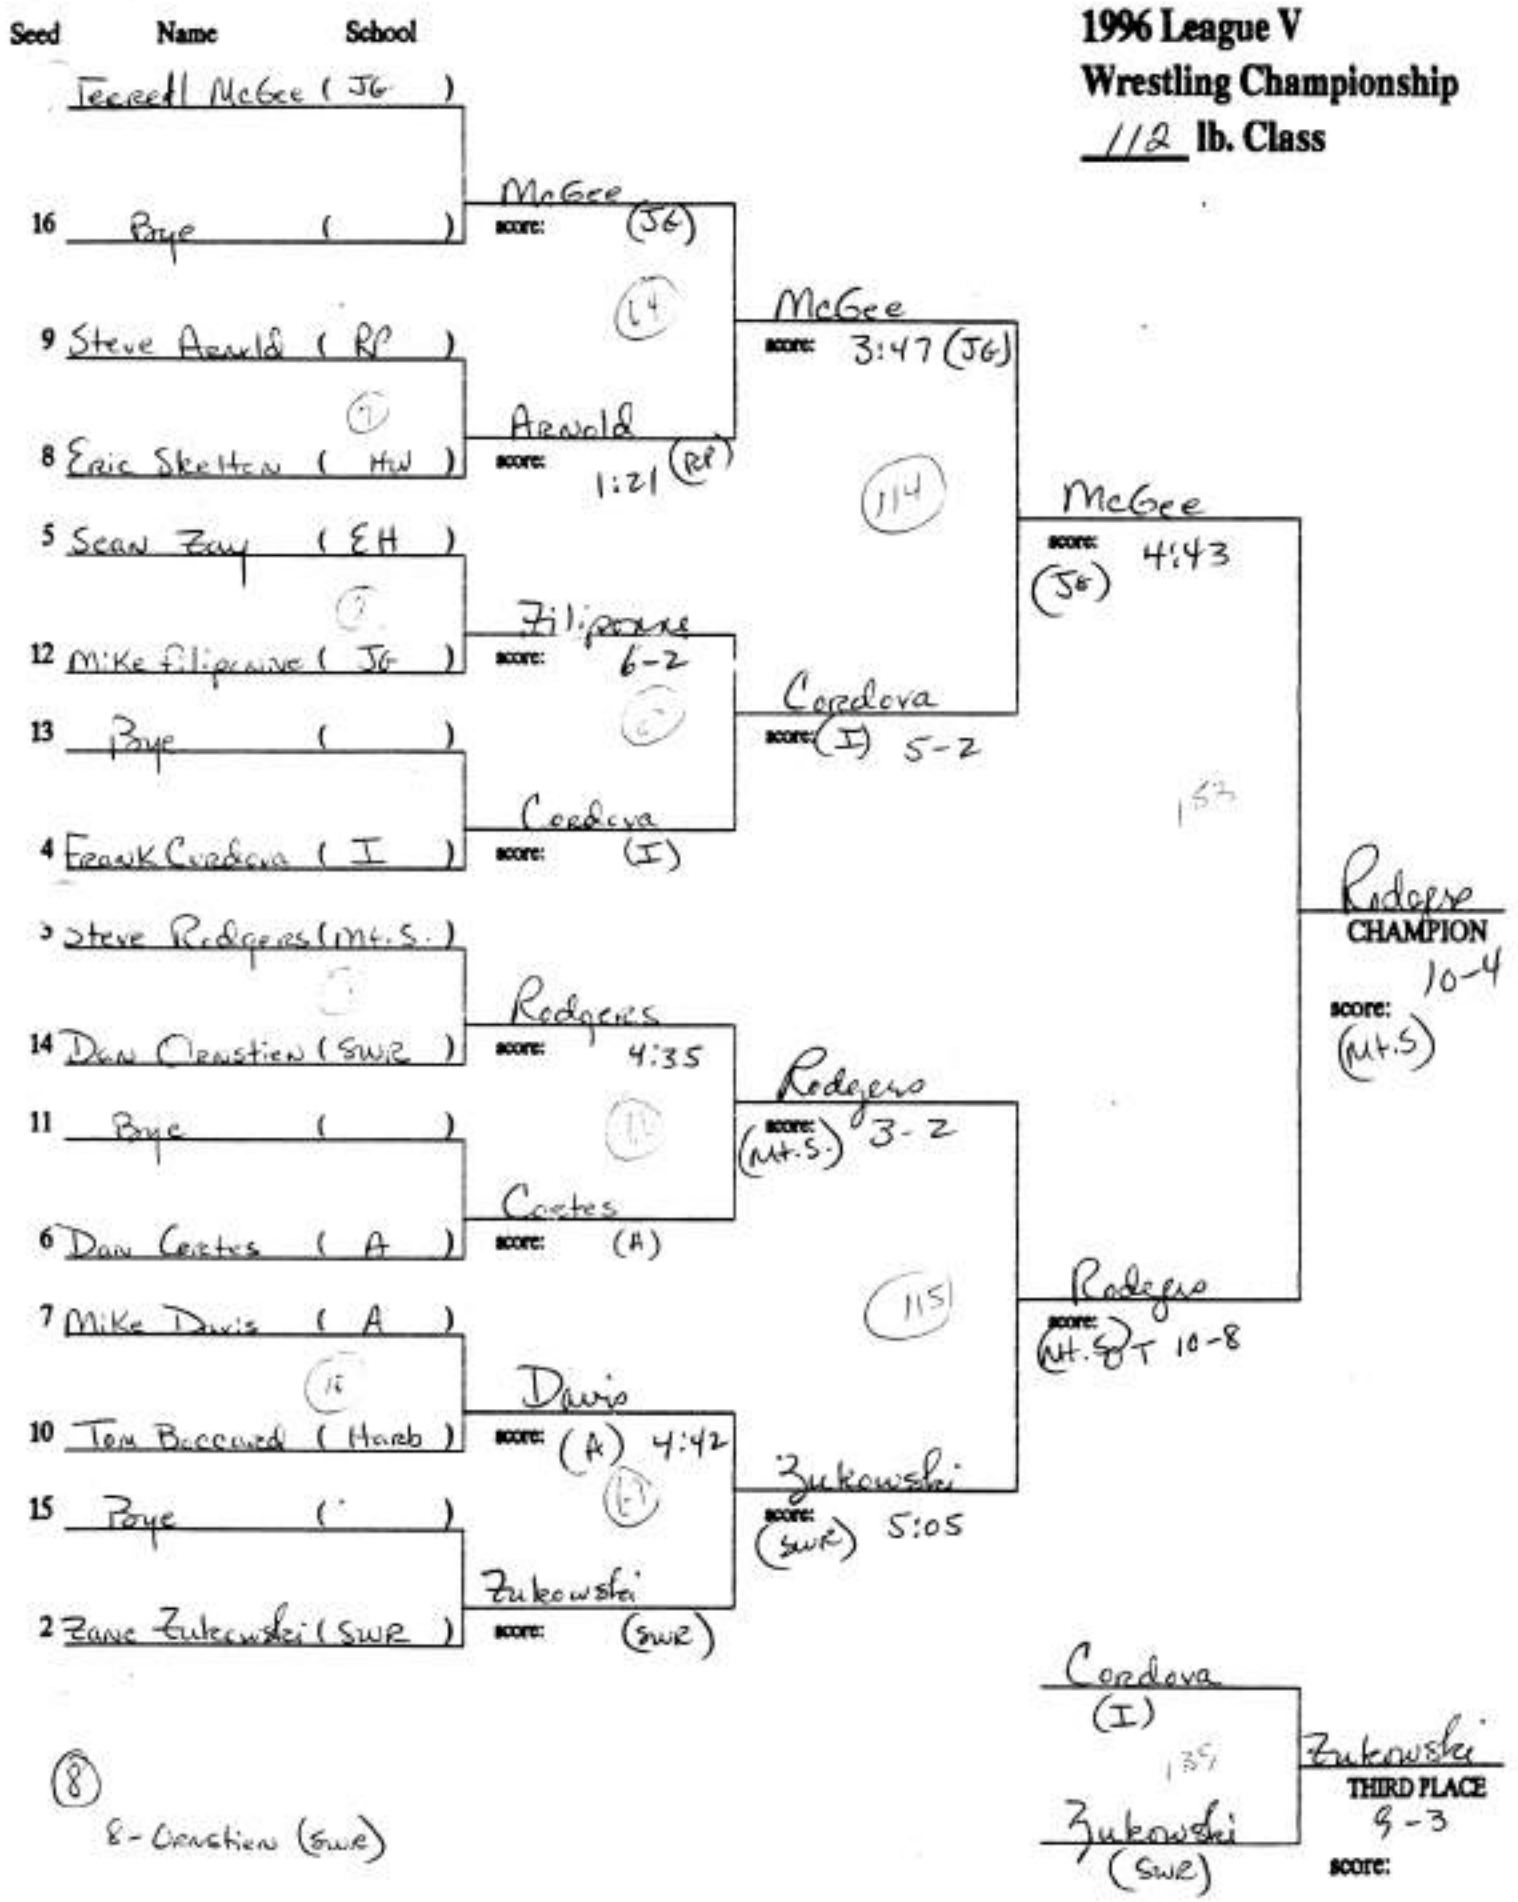

# 1996 League V Wrestling Championship 91 lb. Class

①

**1996 League V  
Wrestling Championship  
98 lb. Class**

**1996 League V  
Wrestling Championship  
165 lb. Class**

**1996 League V  
Wrestling Championship  
112 lb. Class**