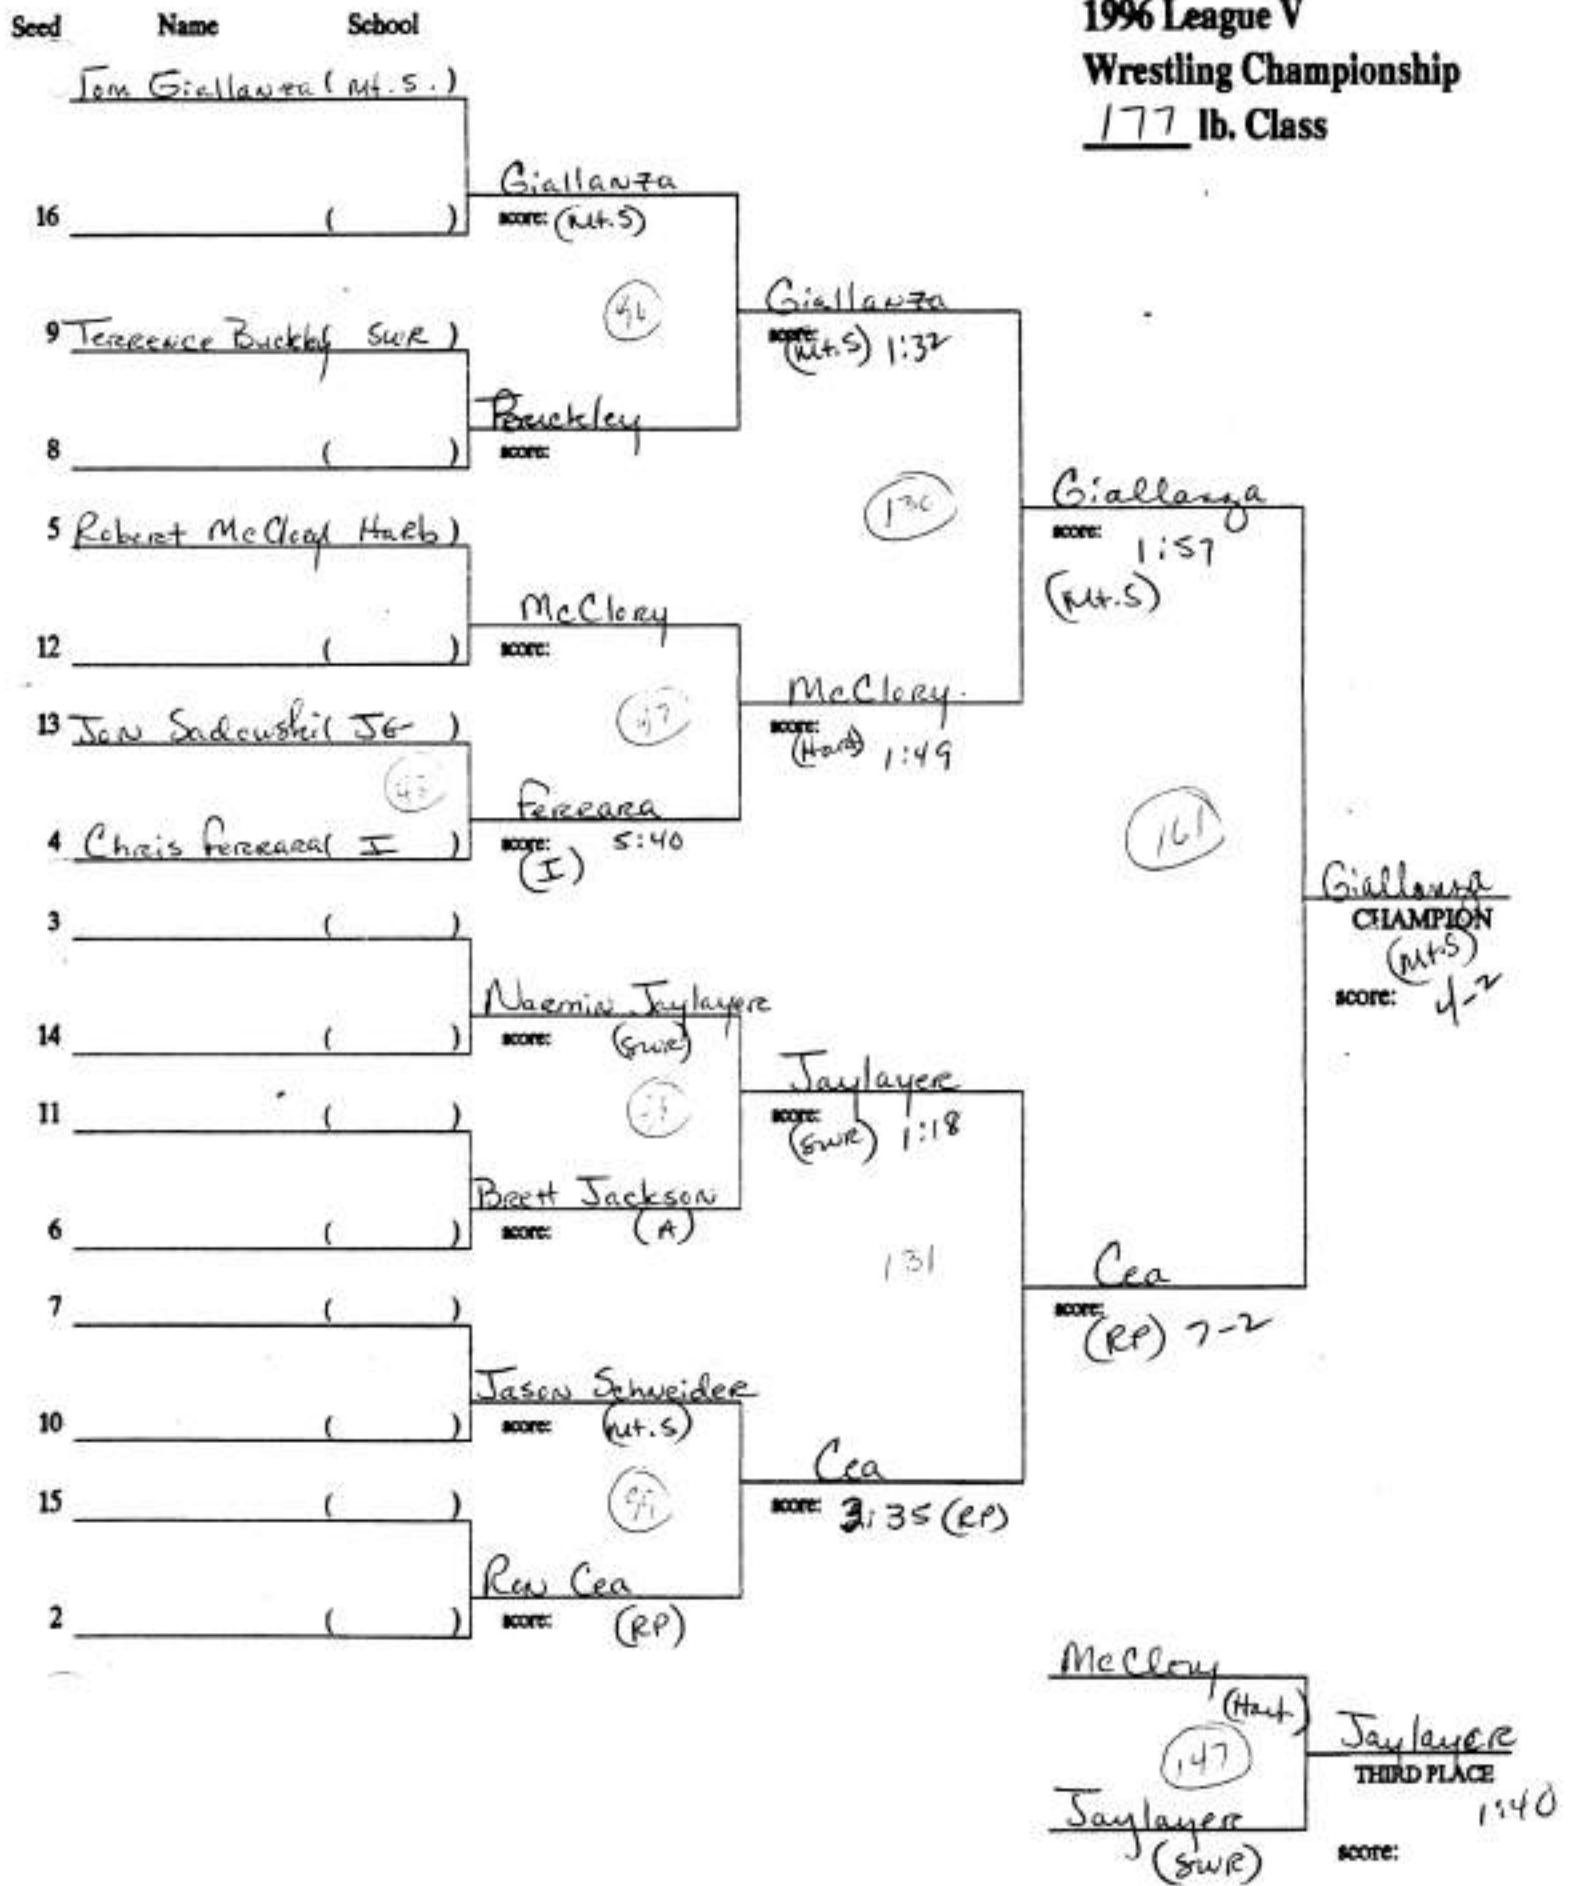

**1996 League V
Wrestling Championship
177 lb. Class**