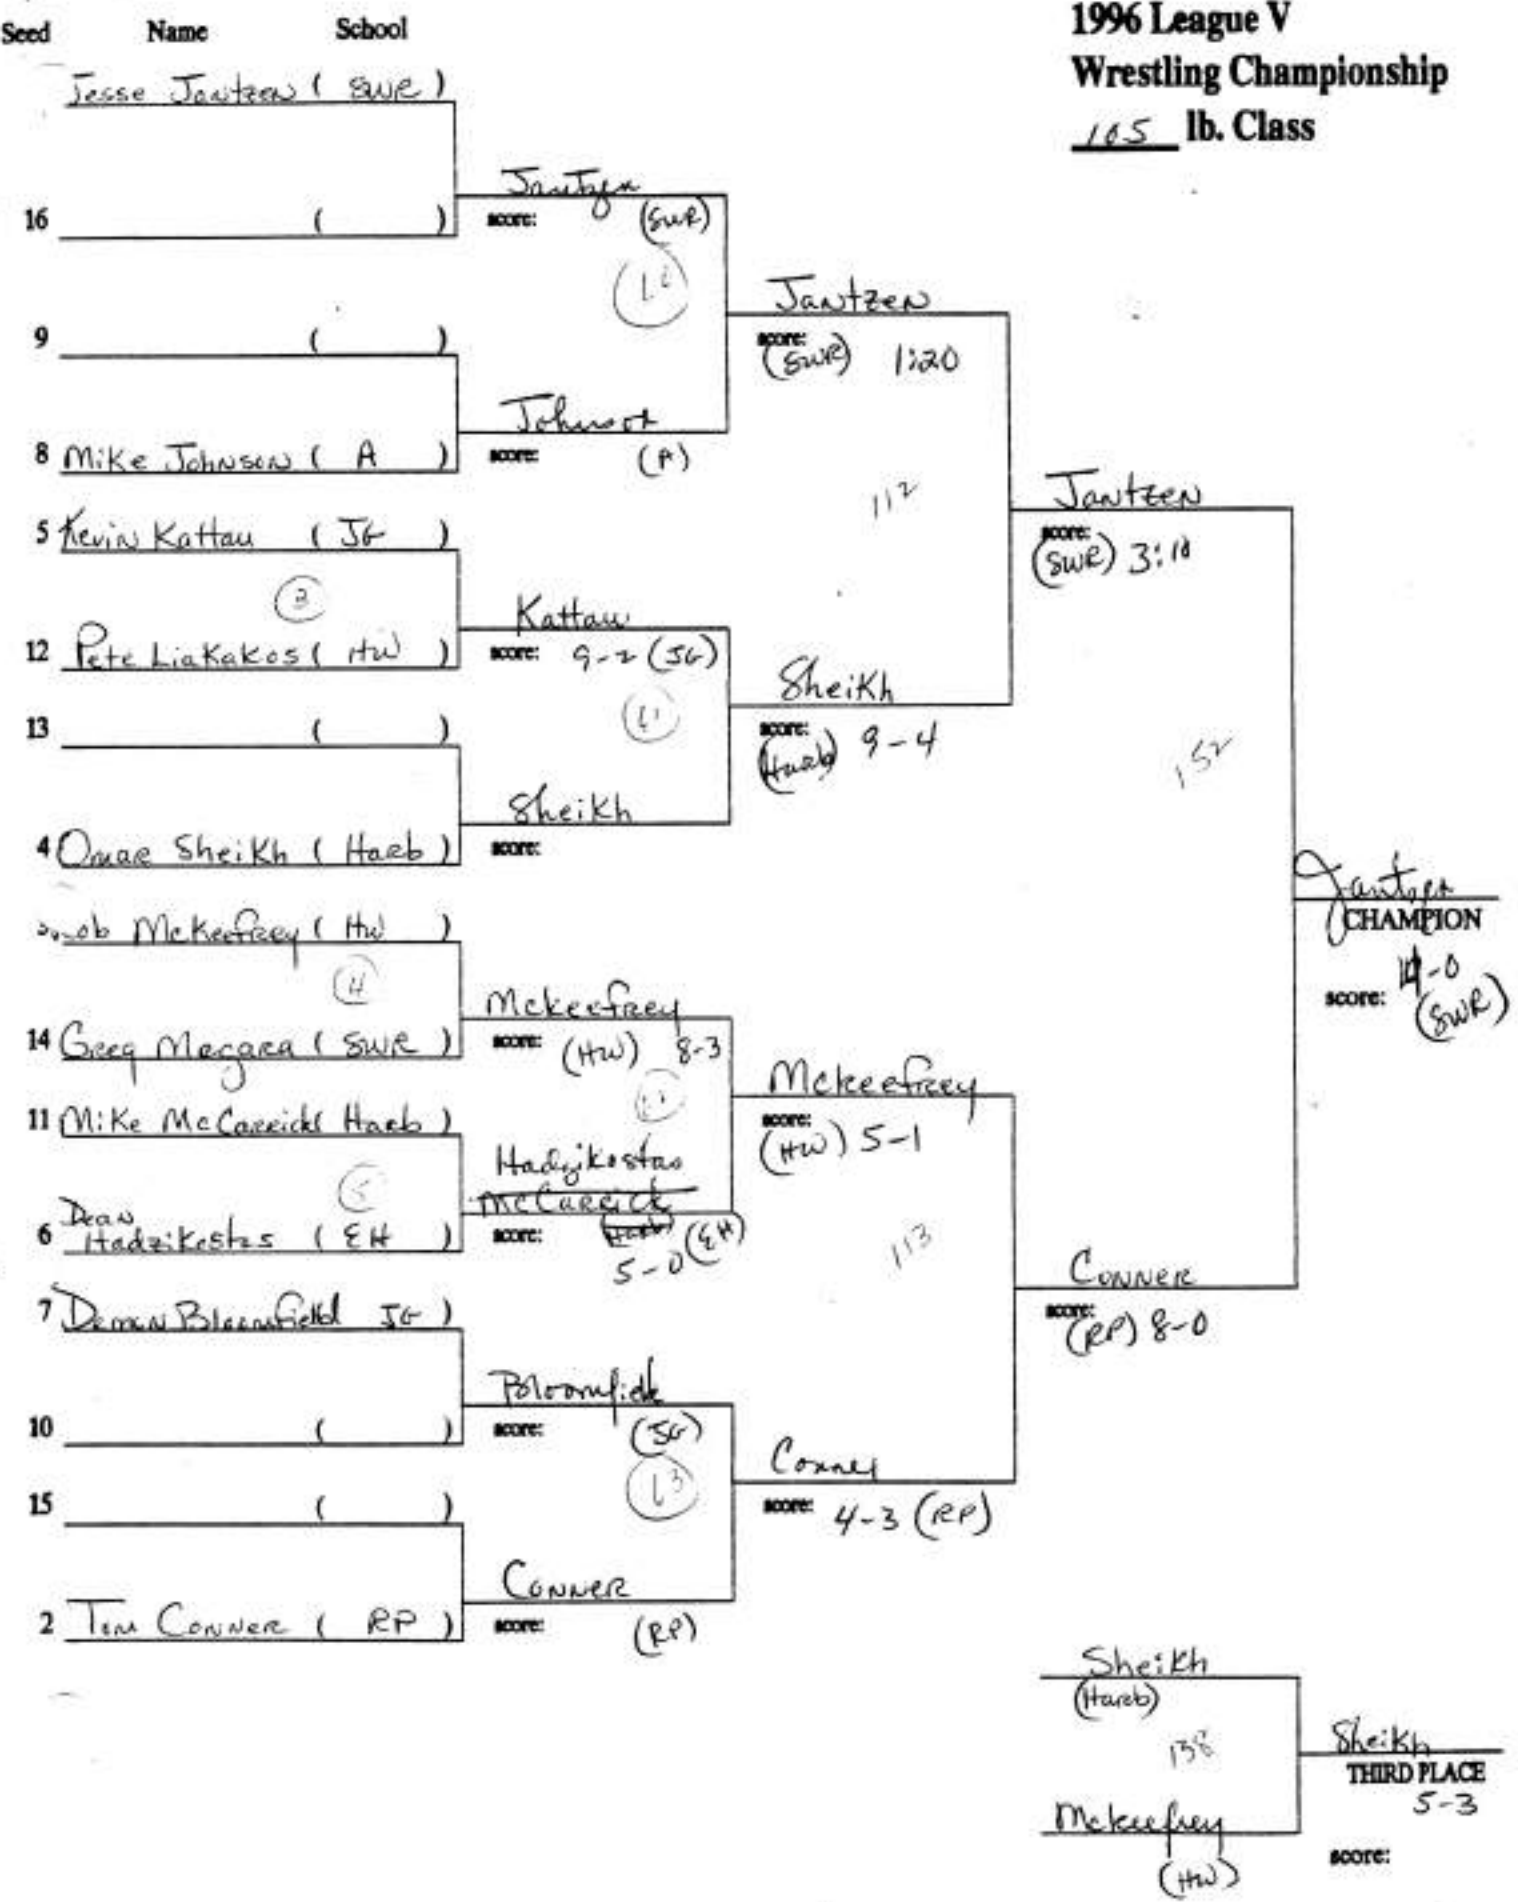

# 1996 League V Wrestling Championship 91 lb. Class

①

**1996 League V  
Wrestling Championship  
98 lb. Class**

**1996 League V  
Wrestling Championship  
165 lb. Class**

**1996 League V  
Wrestling Championship  
112 lb. Class**

1996 League V  
Wrestling Championship  
119 lb. Class

1996 League V  
Wrestling Championship  
126 lb. Class

1996 League V  
Wrestling Championship  
132 lb. Class

**1996 League V  
Wrestling Championship  
138 lb. Class**