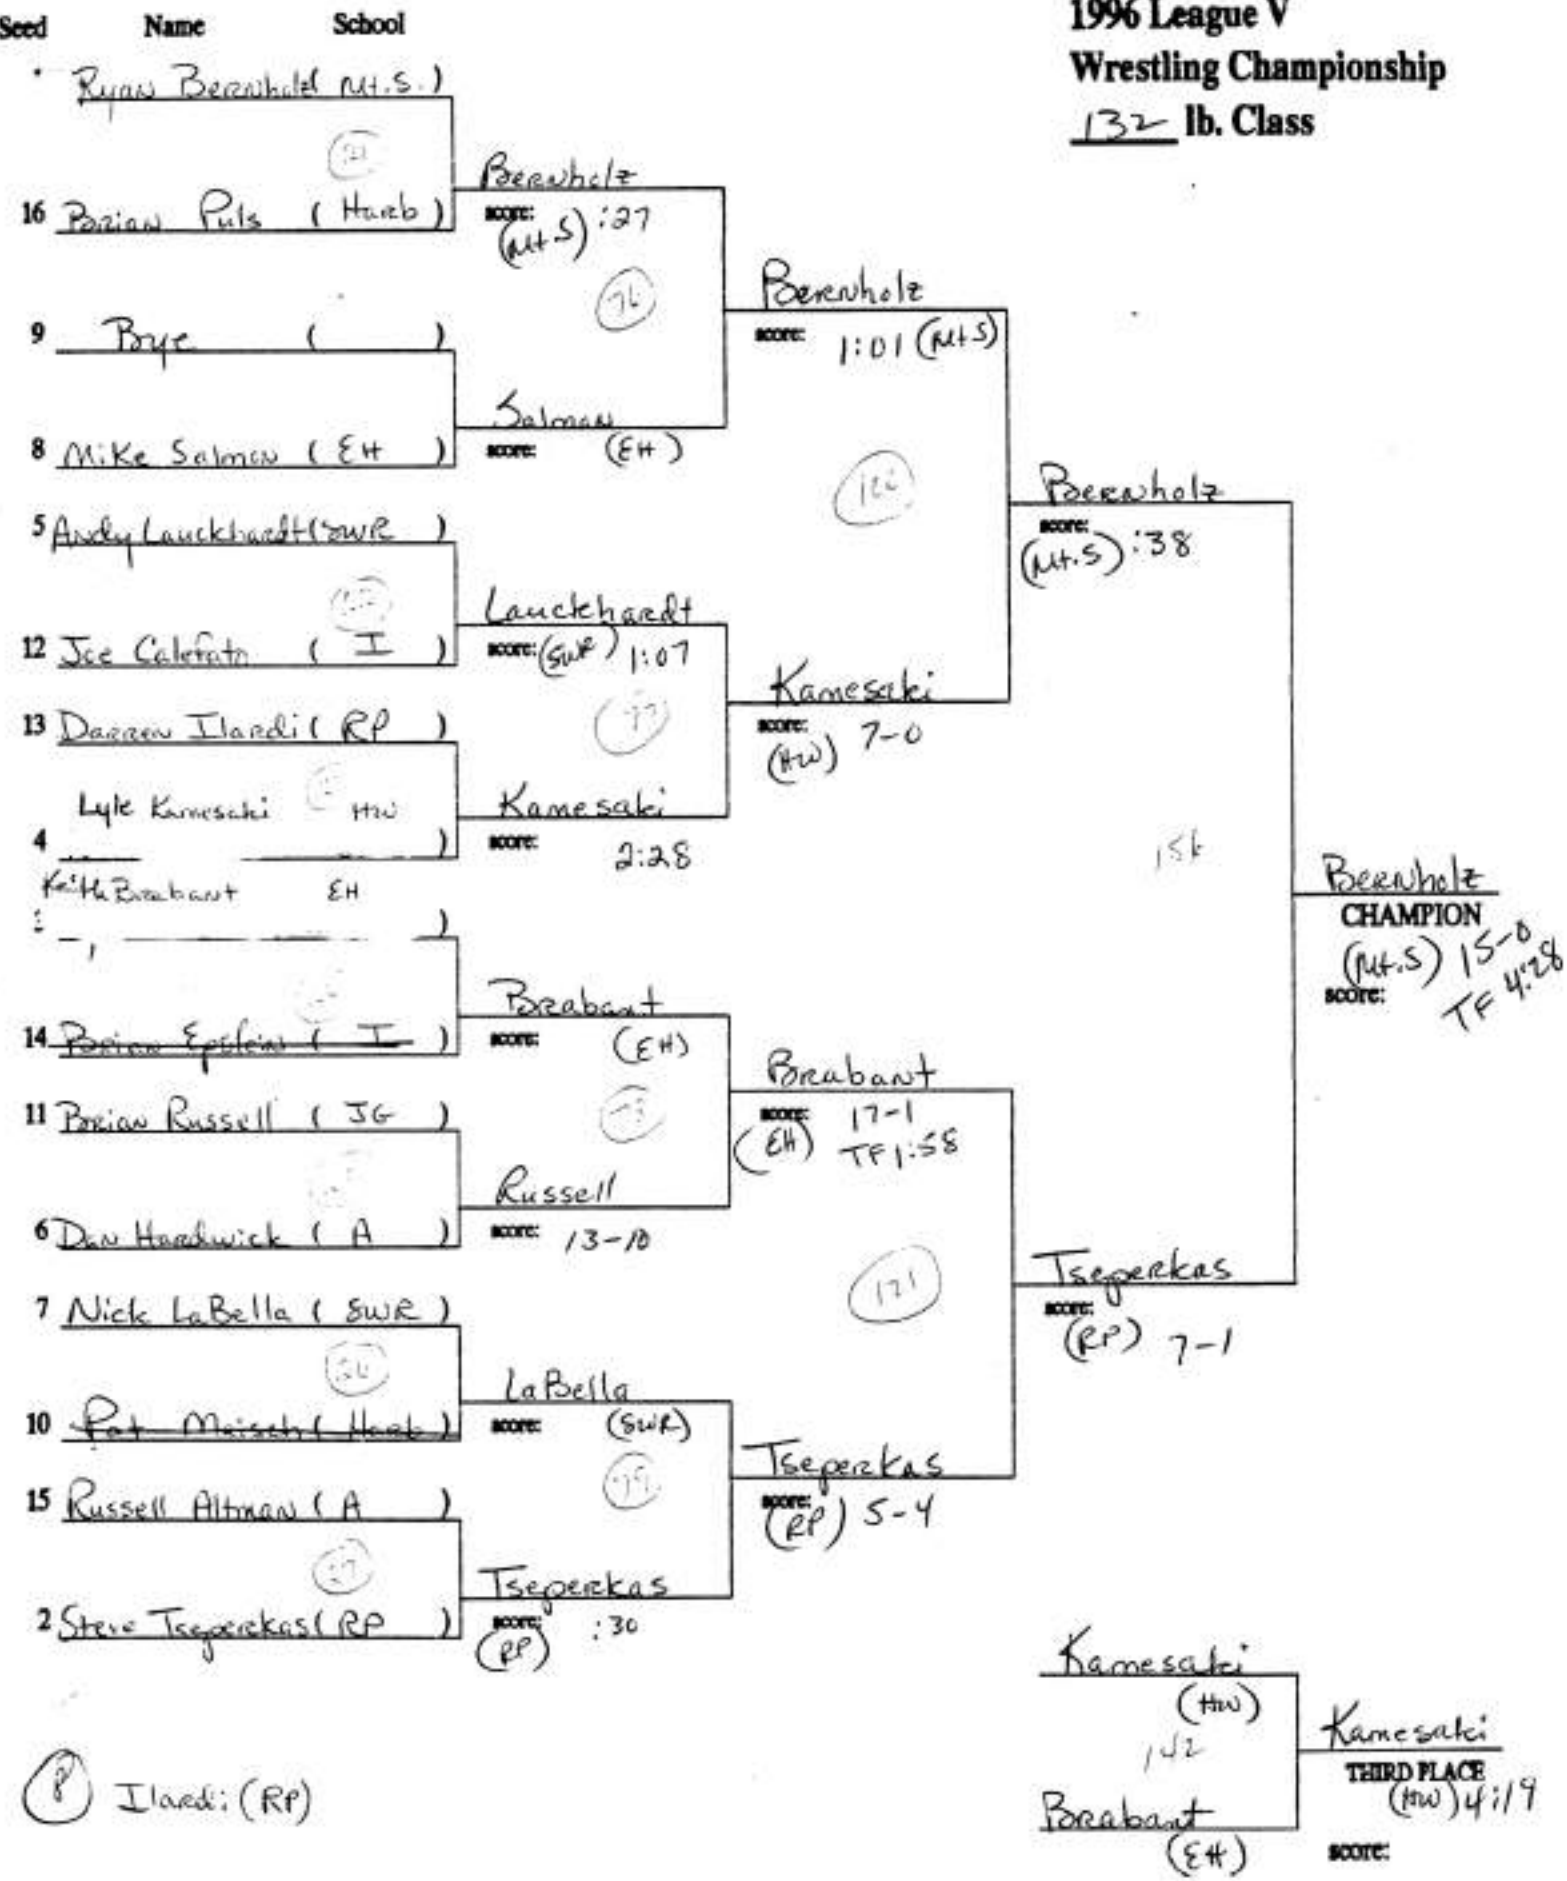

# 1996 League V Wrestling Championship 91 lb. Class

①

**1996 League V  
Wrestling Championship  
98 lb. Class**

**1996 League V  
Wrestling Championship  
165 lb. Class**

**1996 League V  
Wrestling Championship  
112 lb. Class**

1996 League V  
Wrestling Championship  
119 lb. Class

1996 League V  
Wrestling Championship  
126 lb. Class

1996 League V  
Wrestling Championship  
132 lb. Class

**1996 League V  
Wrestling Championship  
138 lb. Class**