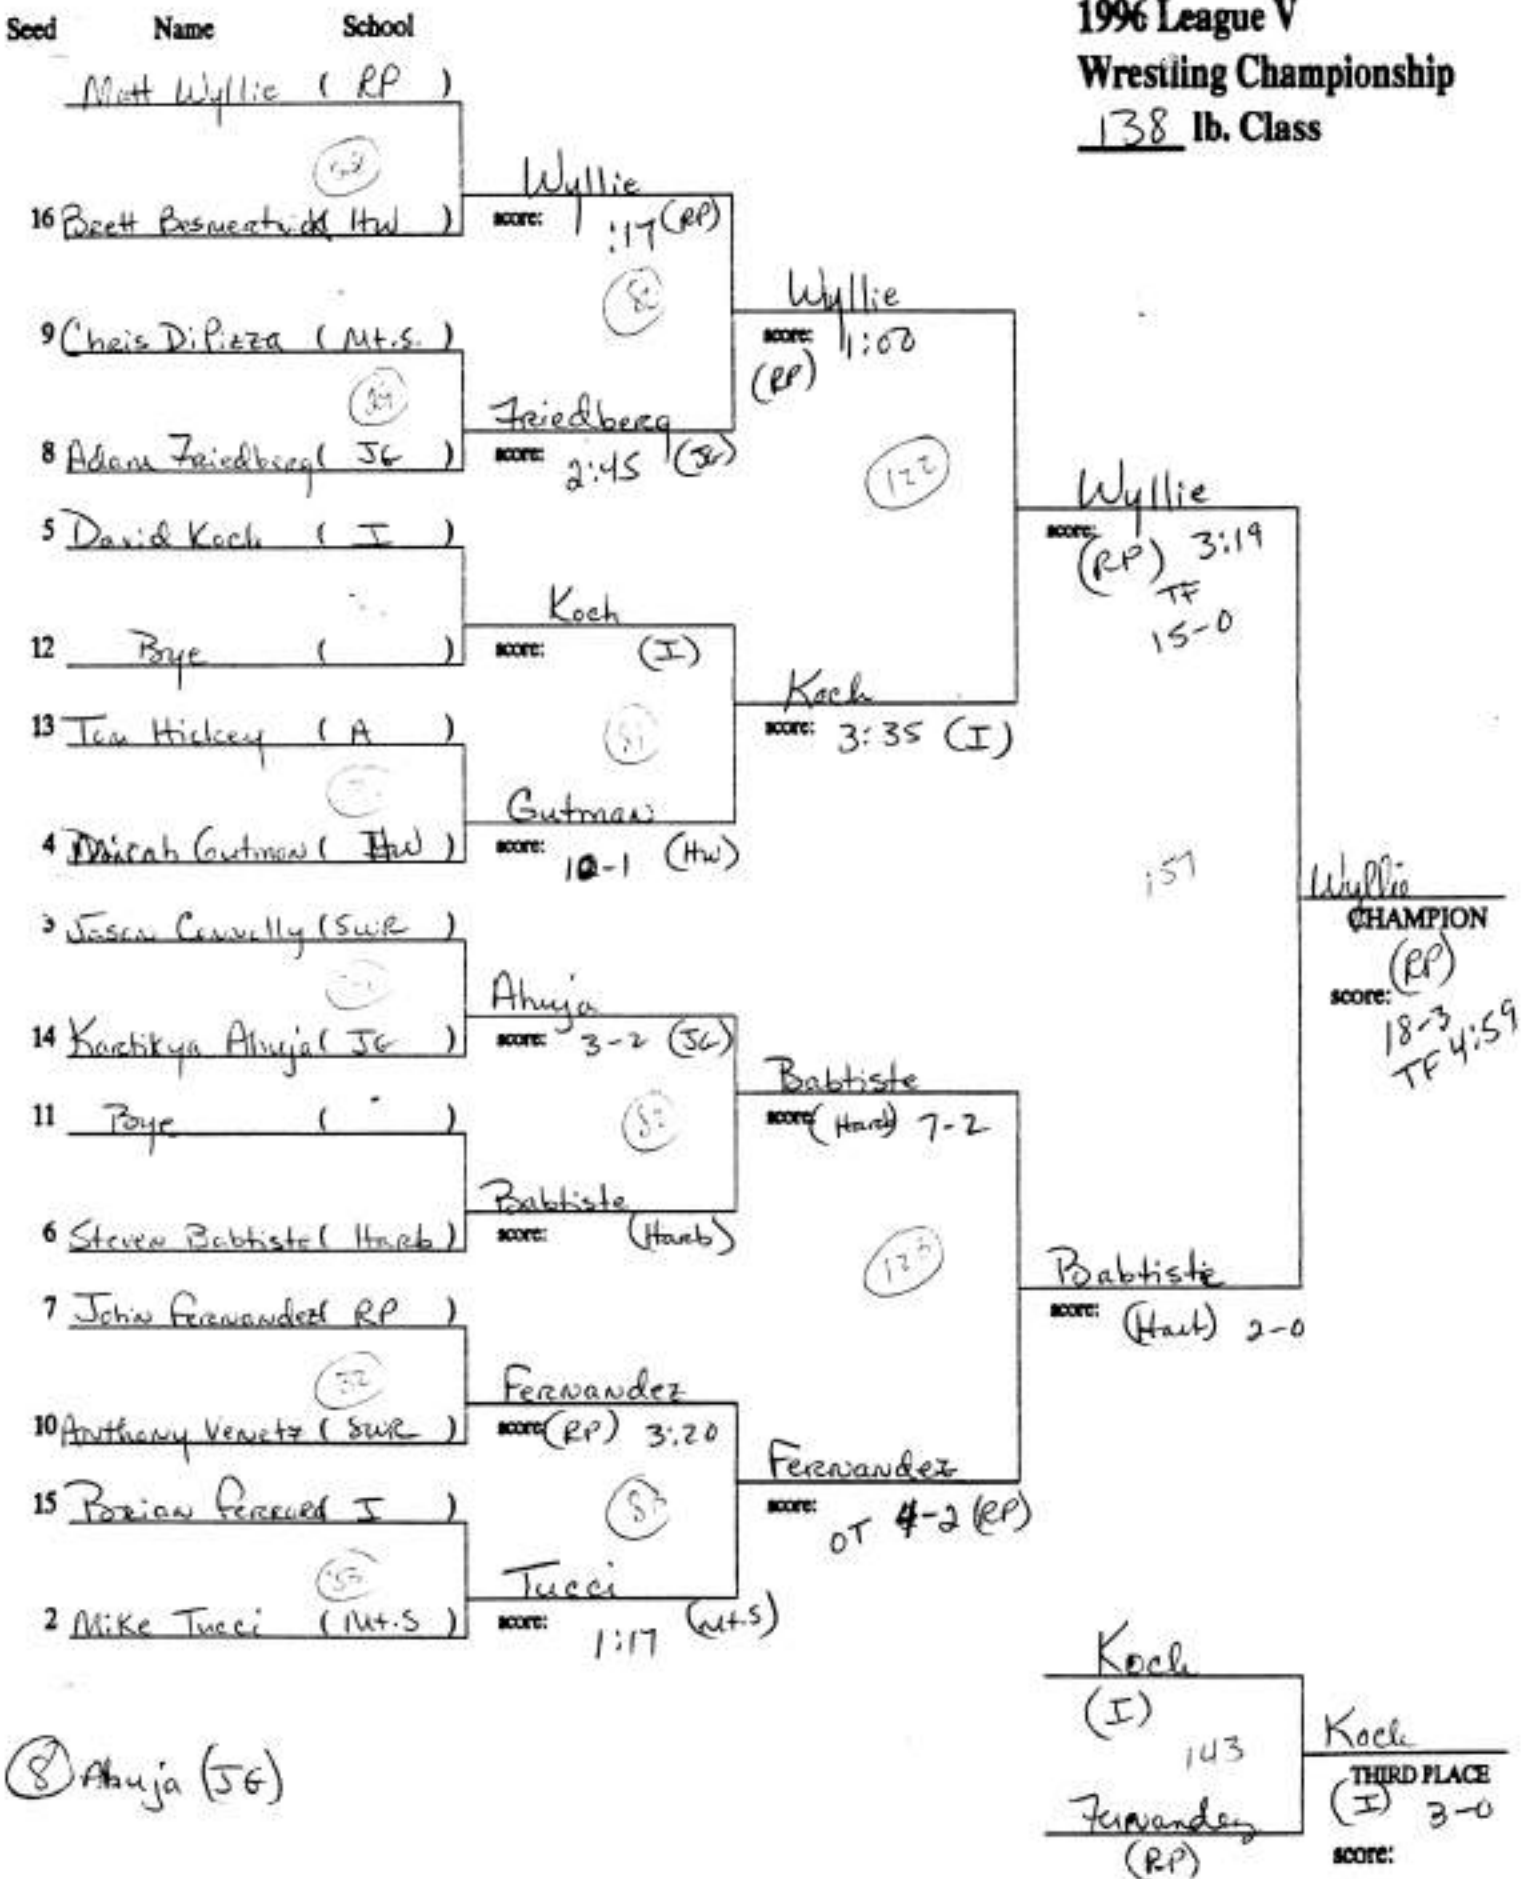

1996 League V  
Wrestling Championship  
119 lb. Class

1996 League V  
Wrestling Championship  
126 lb. Class

1996 League V  
Wrestling Championship  
132 lb. Class

**1996 League V  
Wrestling Championship  
138 lb. Class**