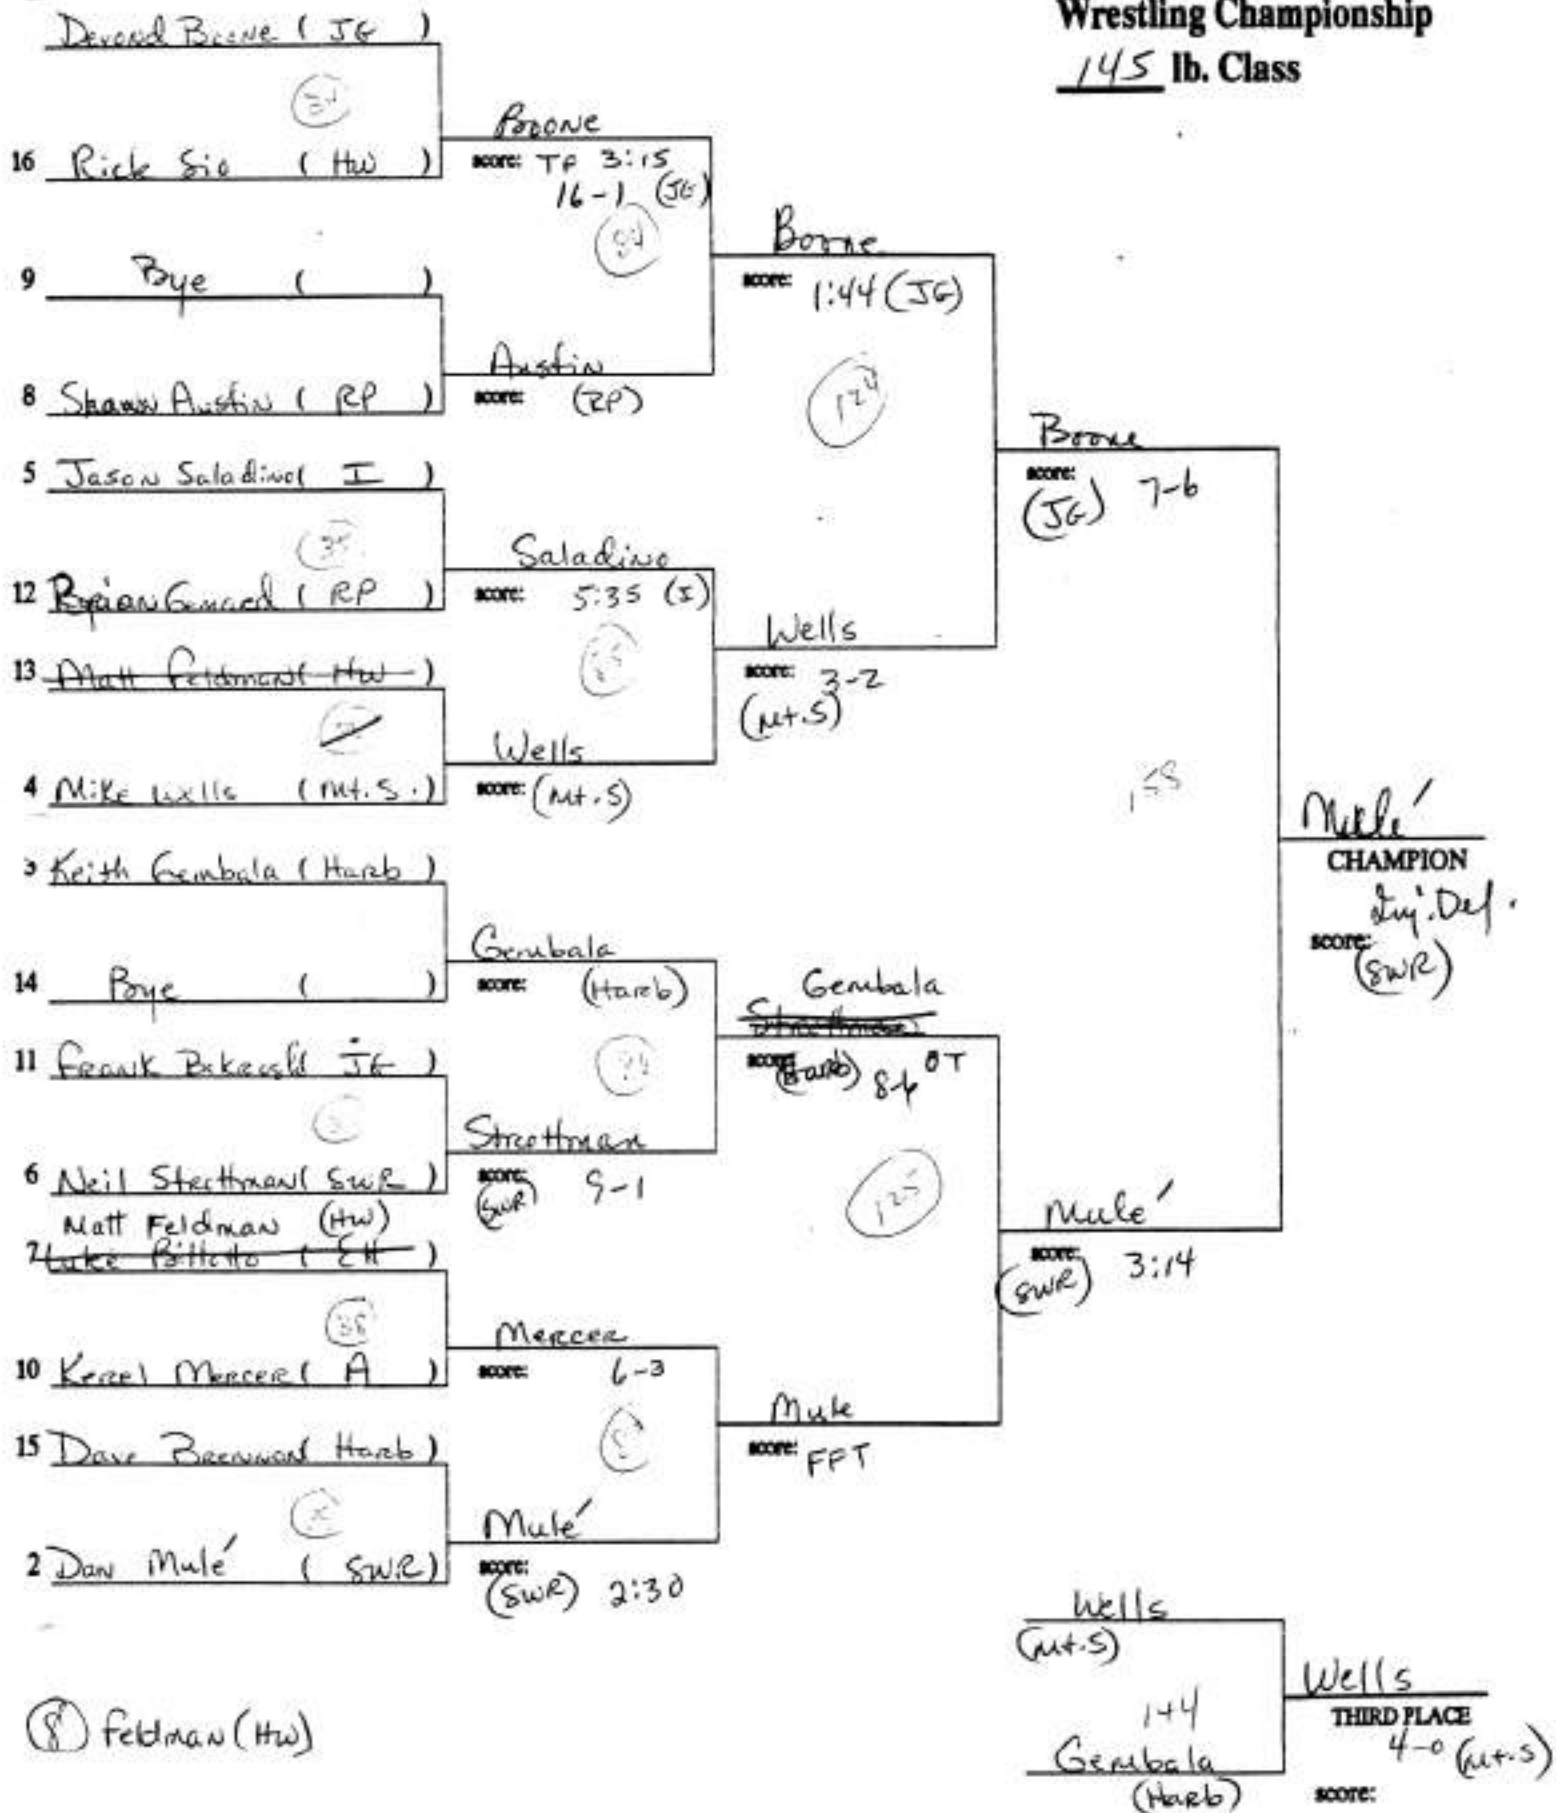

# 1996 League V Wrestling Championship 91 lb. Class

①

**1996 League V  
Wrestling Championship  
98 lb. Class**

**1996 League V  
Wrestling Championship  
165 lb. Class**

**1996 League V  
Wrestling Championship  
112 lb. Class**

1996 League V  
Wrestling Championship  
119 lb. Class

1996 League V  
Wrestling Championship  
126 lb. Class

1996 League V  
Wrestling Championship  
132 lb. Class

**1996 League V  
Wrestling Championship  
138 lb. Class**

⑧ Ahuja (JG)

1996 League V  
Wrestling Championship  
145 lb. Class

Seed Name School

**1996 League V  
Wrestling Championship  
155 lb. Class**

Seed Name School

(8) Labita (SWE)

**1996 League V  
Wrestling Championship  
167 lb. Class**