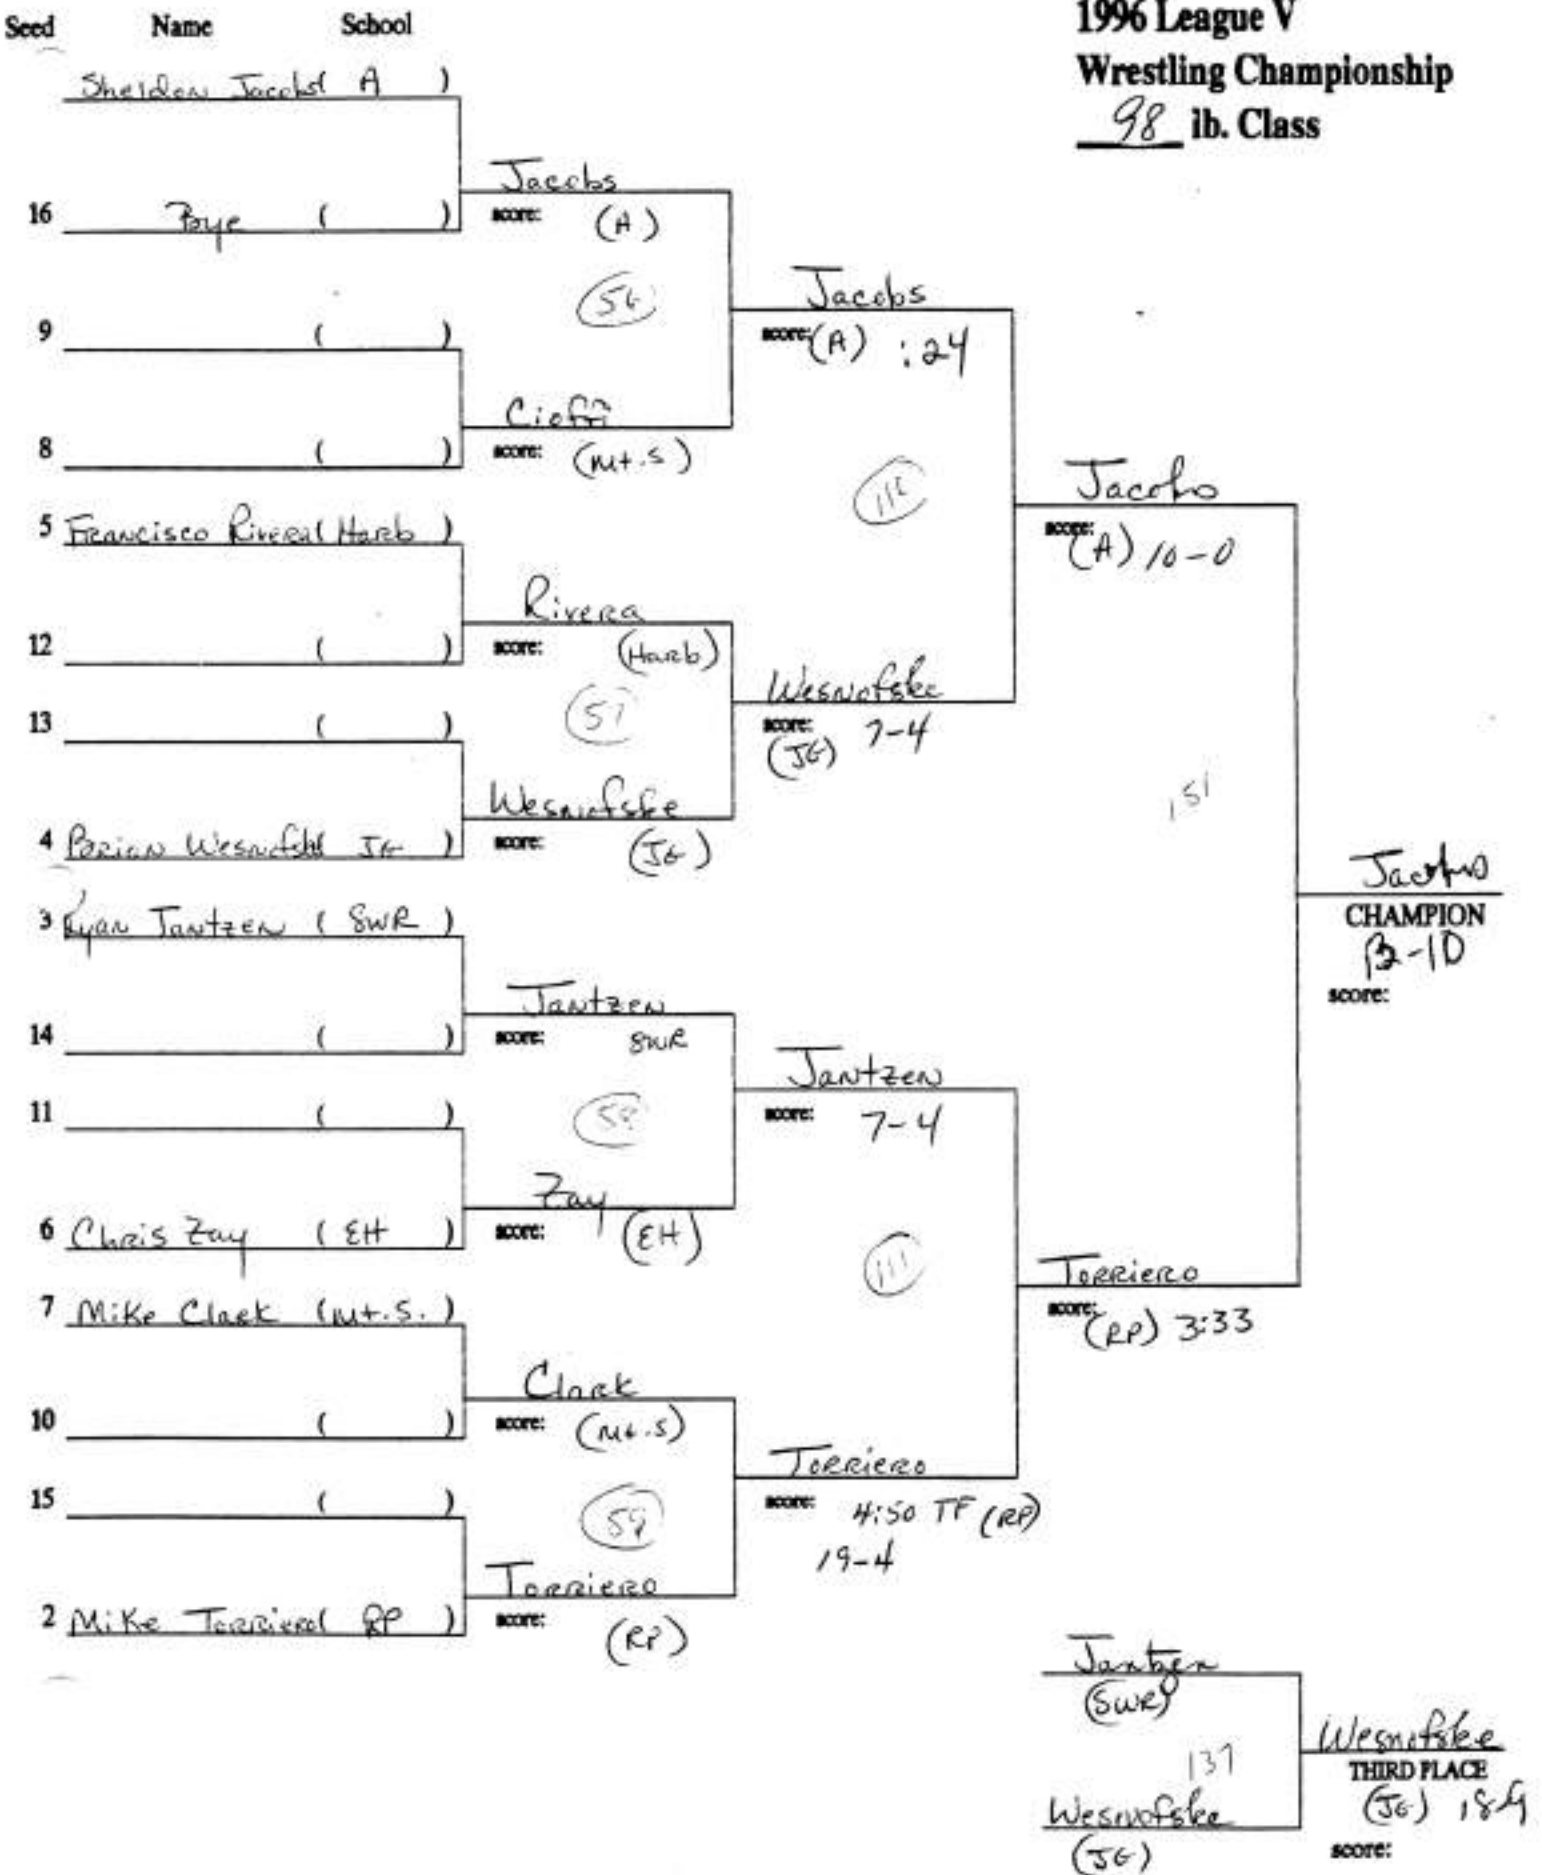

Tuck

# 1996 League V Wrestling Championship 91 lb. Class

①

**1996 League V  
Wrestling Championship  
98 lb. Class**

**1996 League V  
Wrestling Championship  
165 lb. Class**

**1996 League V  
Wrestling Championship  
112 lb. Class**