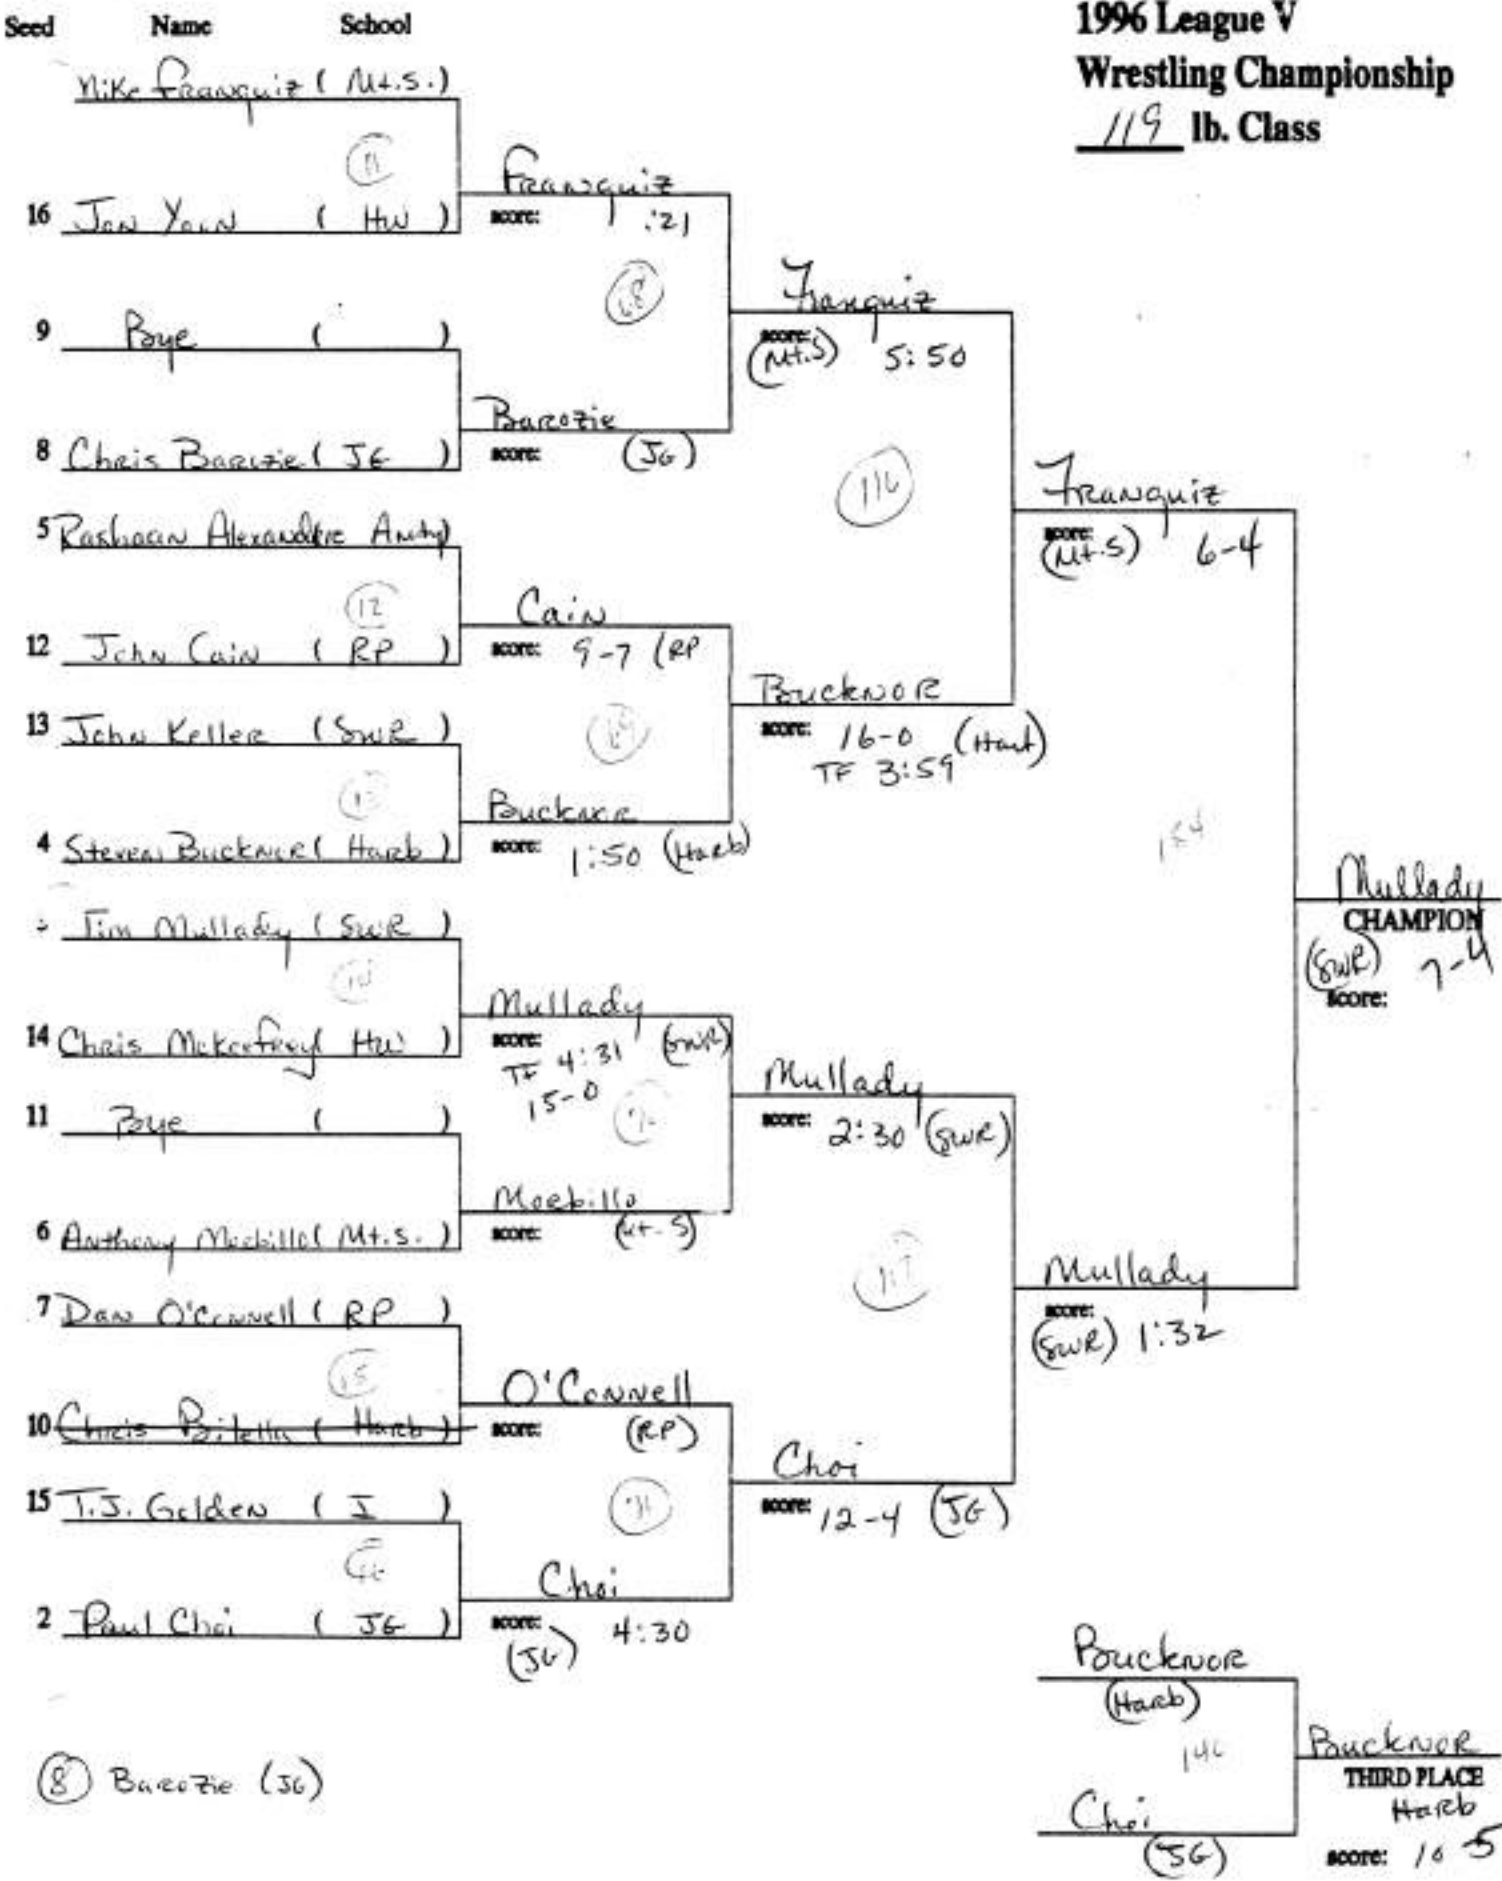

# 1996 League V Wrestling Championship 91 lb. Class

①

**1996 League V  
Wrestling Championship  
98 lb. Class**

**1996 League V  
Wrestling Championship  
165 lb. Class**

**1996 League V  
Wrestling Championship  
112 lb. Class**

1996 League V  
Wrestling Championship  
119 lb. Class

1996 League V  
Wrestling Championship  
126 lb. Class

1996 League V  
Wrestling Championship  
132 lb. Class

**1996 League V  
Wrestling Championship  
138 lb. Class**