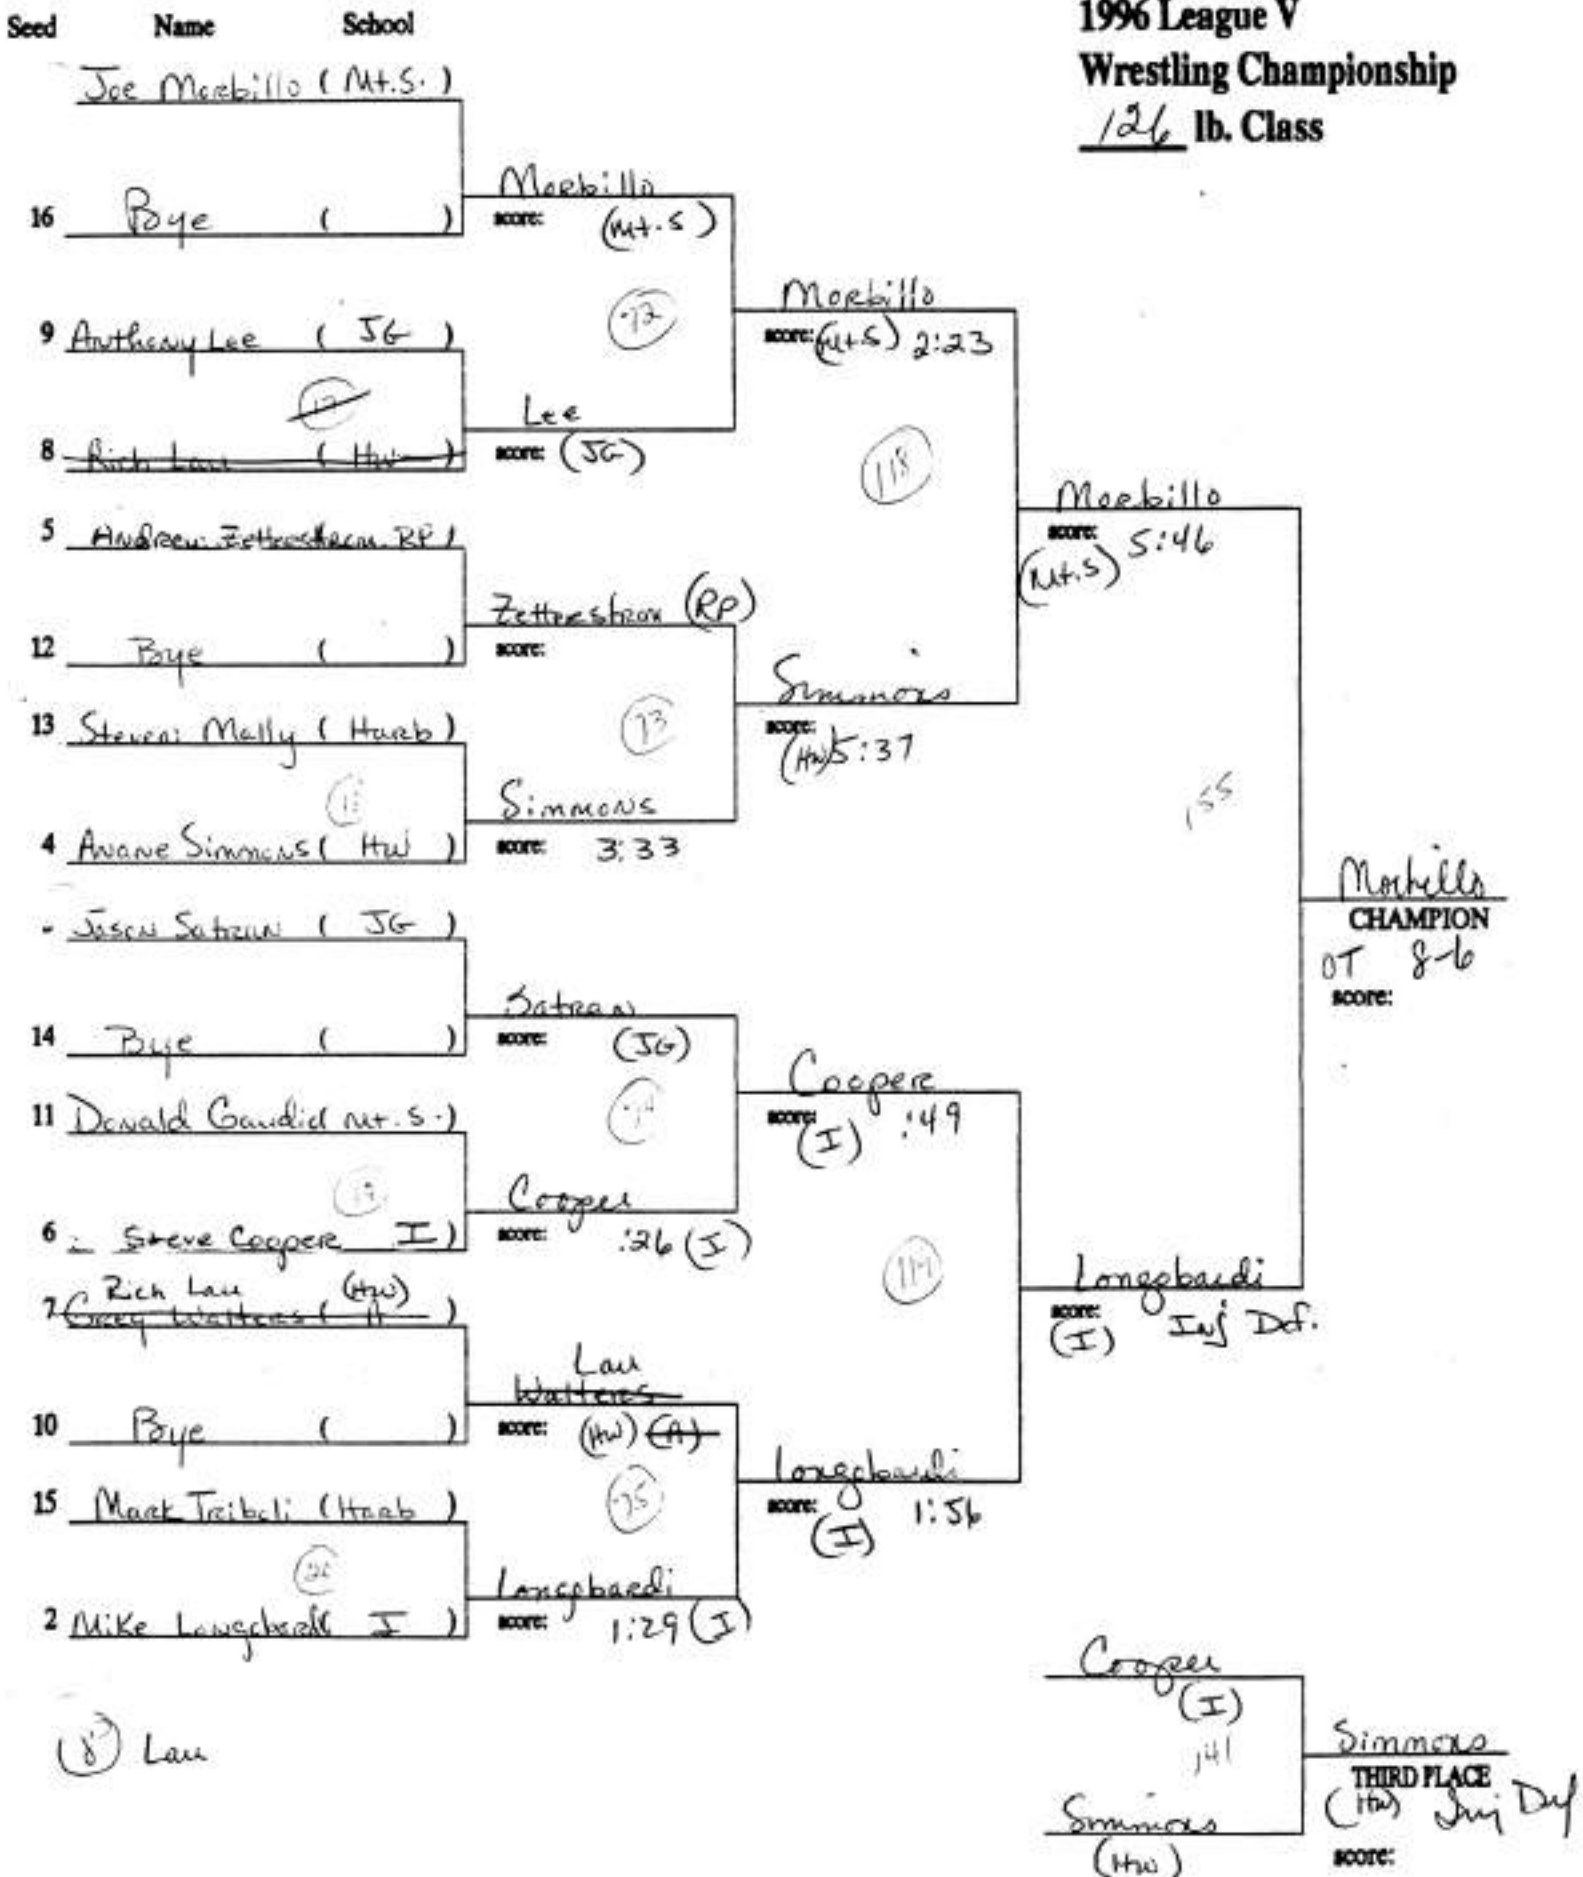

1996 League V
Wrestling Championship
126 lb. Class