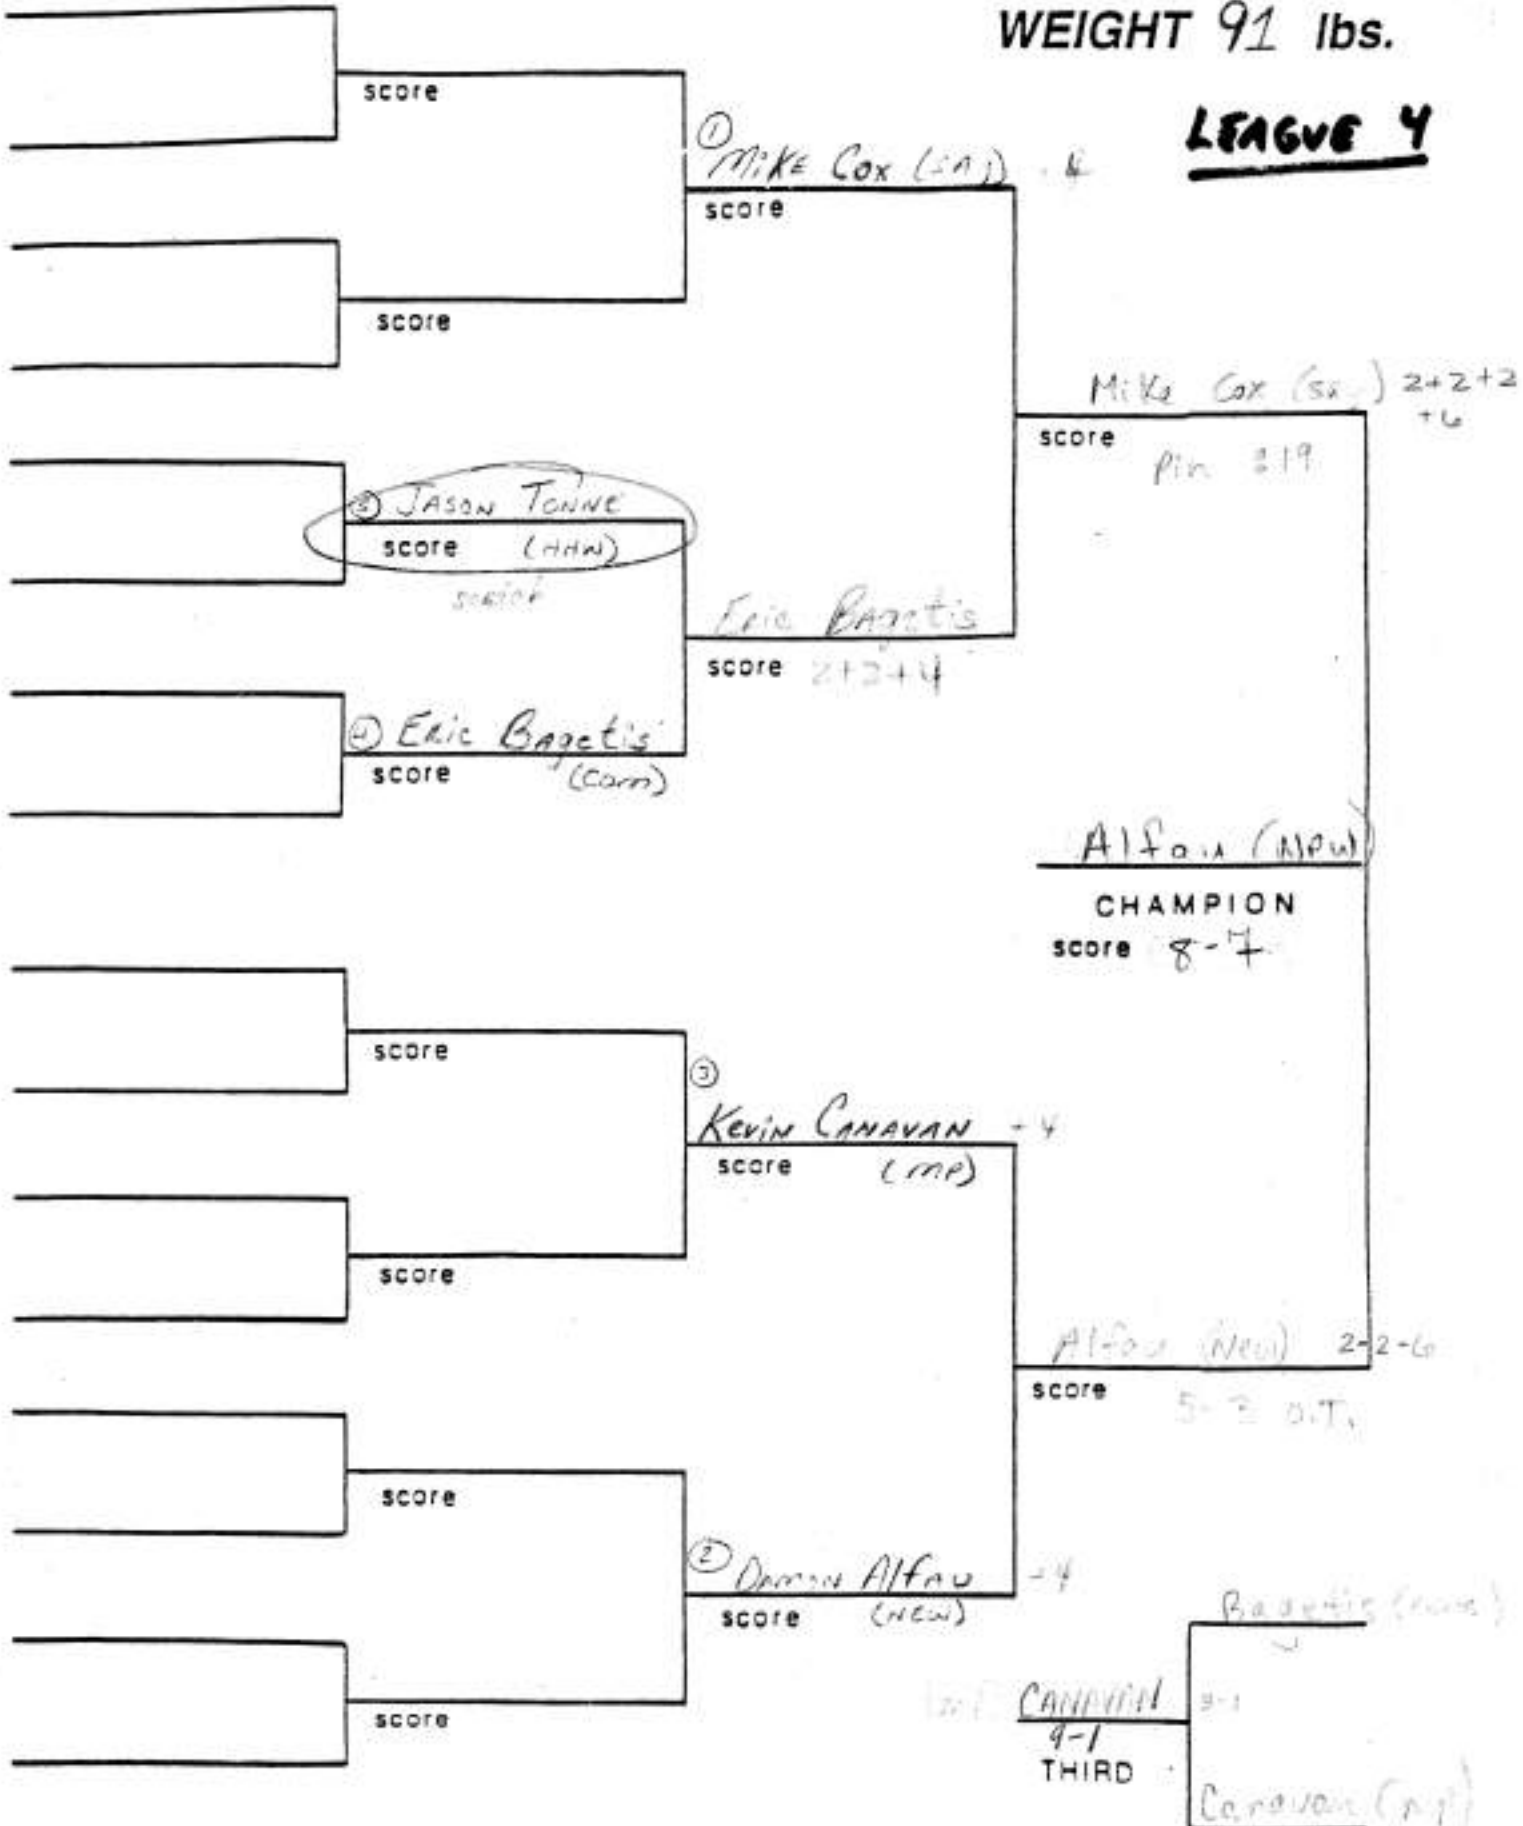

SECTION XI LEAGUE WRESTLING CHAMPIONSHIP

WEIGHT 91 lbs.

LEAGUE 4

SECTION XI LEAGUE WRESTLING CHAMPIONSHIP

WEIGHT 98 lbs.

SECTION XI LEAGUE WRESTLING CHAMPIONSHIP

WEIGHT 105 lbs.

SECTION XI LEAGUE WRESTLING CHAMPIONSHIP

WEIGHT 112 lbs.

SECTION XI LEAGUE WRESTLING CHAMPIONSHIP

WEIGHT 119 lbs.

! 100

SECTION XI LEAGUE WRESTLING CHAMPIONSHIP

WEIGHT 126 lbs.

SECTION XI LEAGUE WRESTLING CHAMPIONSHIP

WEIGHT 132 lbs.

SECTION XI LEAGUE WRESTLING CHAMPIONSHIP

WEIGHT 138 lbs.

SECTION XI LEAGUE WRESTLING CHAMPIONSHIP

WEIGHT 145 lbs.

SECTION XI LEAGUE WRESTLING CHAMPIONSHIP

WEIGHT 155 lbs.

SECTION XI LEAGUE WRESTLING CHAMPIONSHIP

WEIGHT 167 lbs.

SECTION XI
LEAGUE WRESTLING CHAMPIONSHIP

WEIGHT 177 lbs.

SECTION XI
LEAGUE WRESTLING CHAMPIONSHIP

WEIGHT 215 lbs.

SECTION XI LEAGUE WRESTLING CHAMPIONSHIP

WEIGHT 250 lbs.