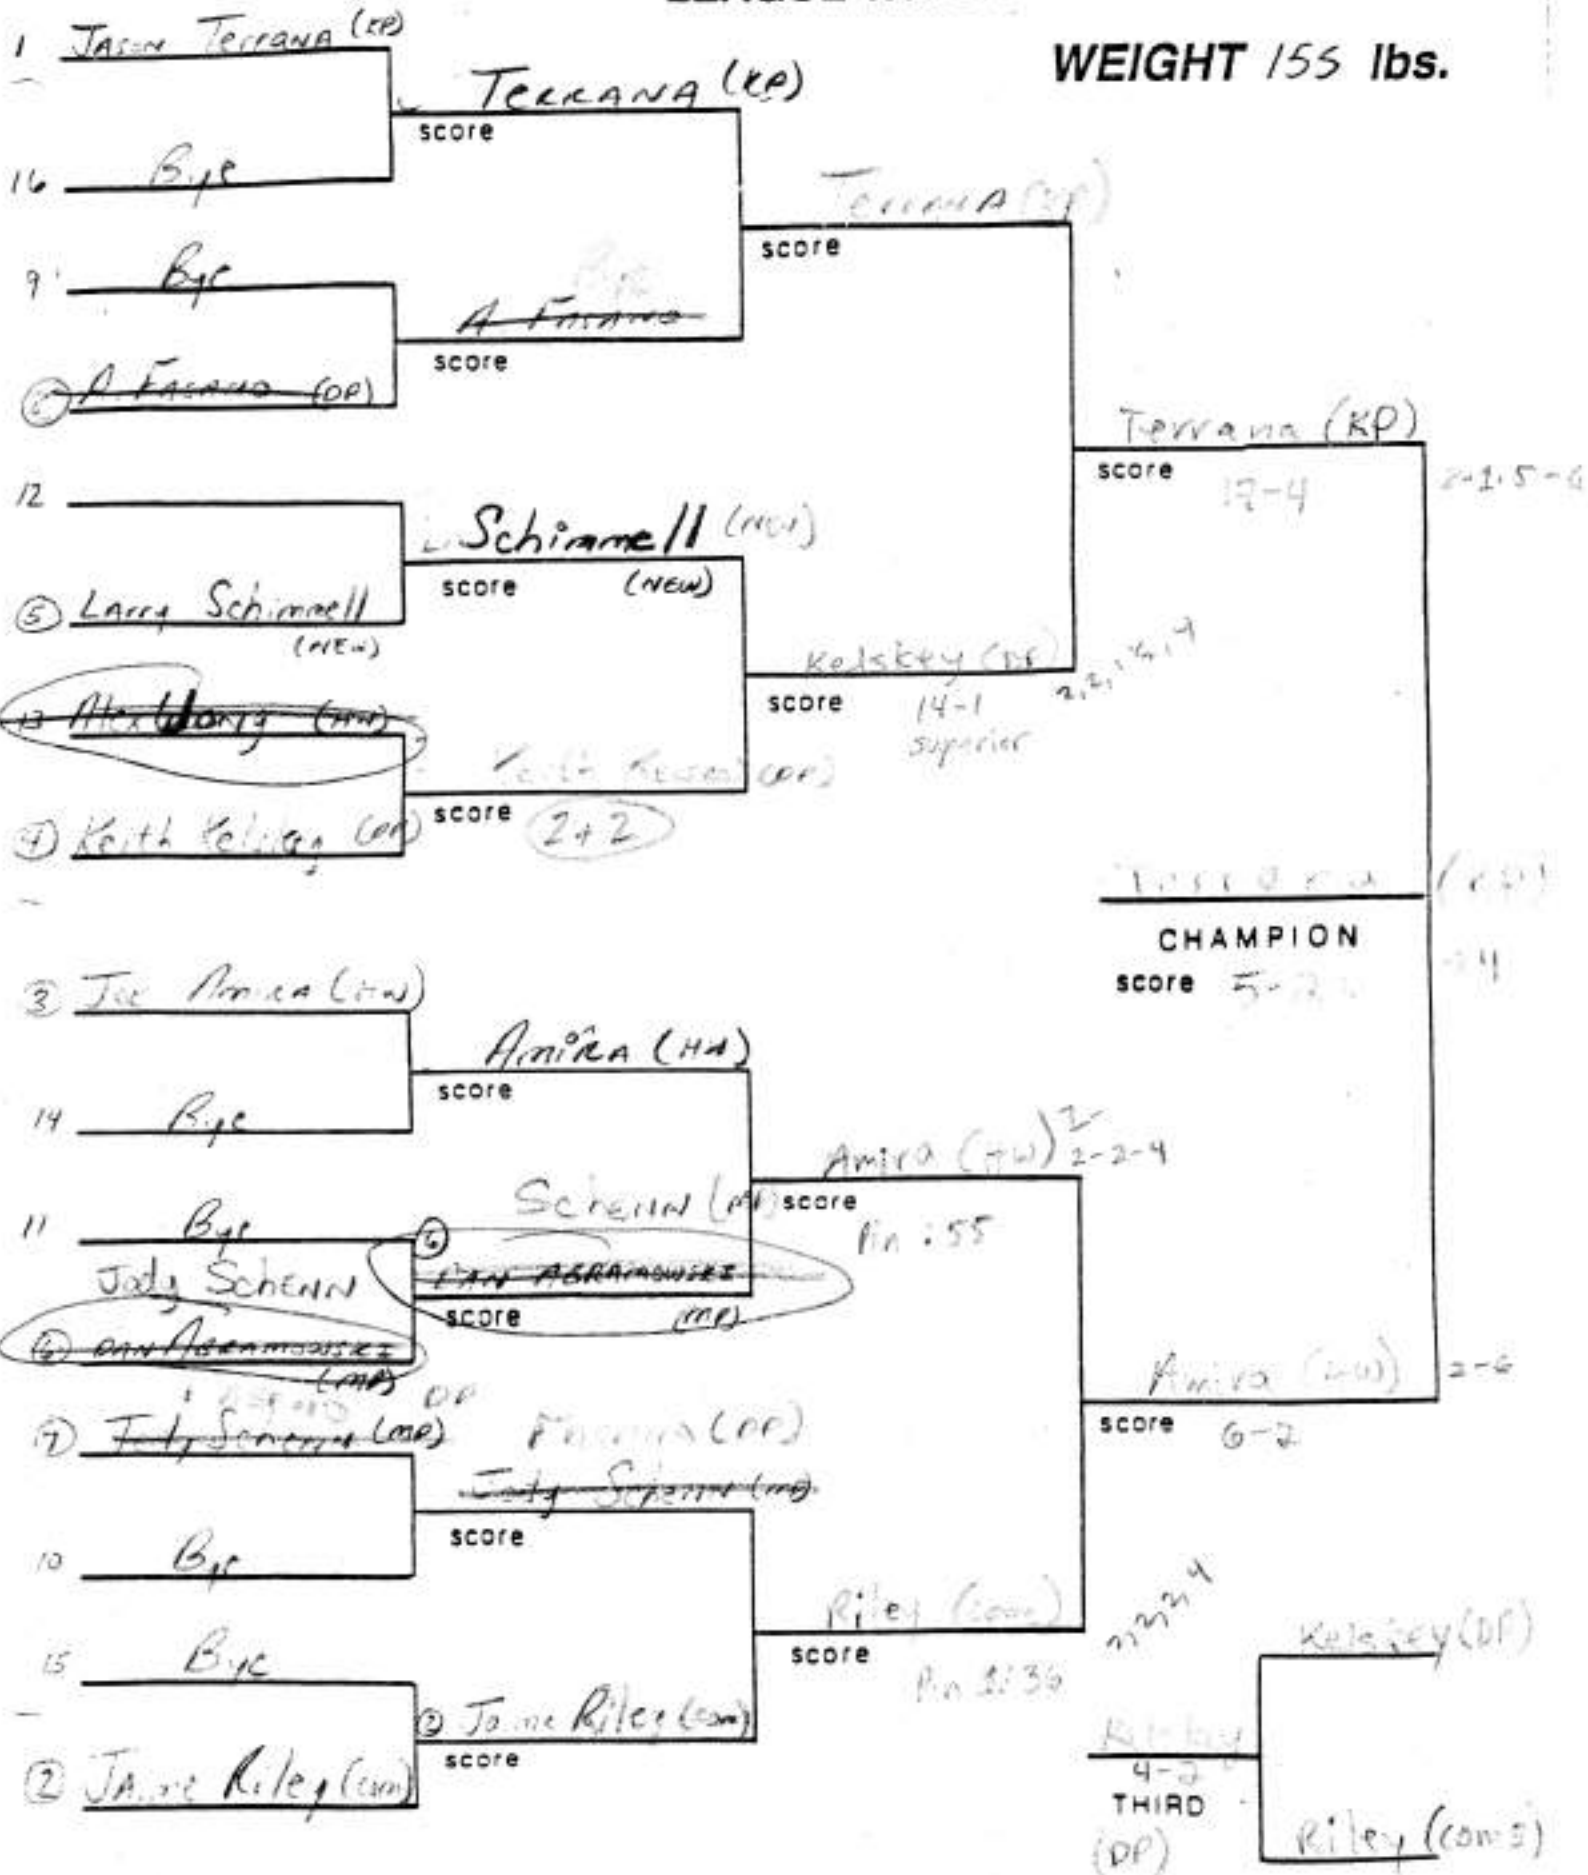

SECTION XI LEAGUE WRESTLING CHAMPIONSHIP

WEIGHT 91 lbs.

LEAGUE 4

SECTION XI LEAGUE WRESTLING CHAMPIONSHIP

WEIGHT 98 lbs.

SECTION XI LEAGUE WRESTLING CHAMPIONSHIP

WEIGHT 105 lbs.

SECTION XI LEAGUE WRESTLING CHAMPIONSHIP

WEIGHT 112 lbs.

SECTION XI LEAGUE WRESTLING CHAMPIONSHIP

WEIGHT 119 lbs.

! 100

SECTION XI LEAGUE WRESTLING CHAMPIONSHIP

WEIGHT 126 lbs.

SECTION XI LEAGUE WRESTLING CHAMPIONSHIP

WEIGHT 132 lbs.

SECTION XI LEAGUE WRESTLING CHAMPIONSHIP

WEIGHT 138 lbs.

SECTION XI LEAGUE WRESTLING CHAMPIONSHIP

WEIGHT 145 lbs.

SECTION XI LEAGUE WRESTLING CHAMPIONSHIP

WEIGHT 155 lbs.

SECTION XI LEAGUE WRESTLING CHAMPIONSHIP

WEIGHT 167 lbs.

SECTION XI
LEAGUE WRESTLING CHAMPIONSHIP

WEIGHT 177 lbs.

SECTION XI
LEAGUE WRESTLING CHAMPIONSHIP

WEIGHT 215 lbs.

SECTION XI LEAGUE WRESTLING CHAMPIONSHIP

WEIGHT 250 lbs.