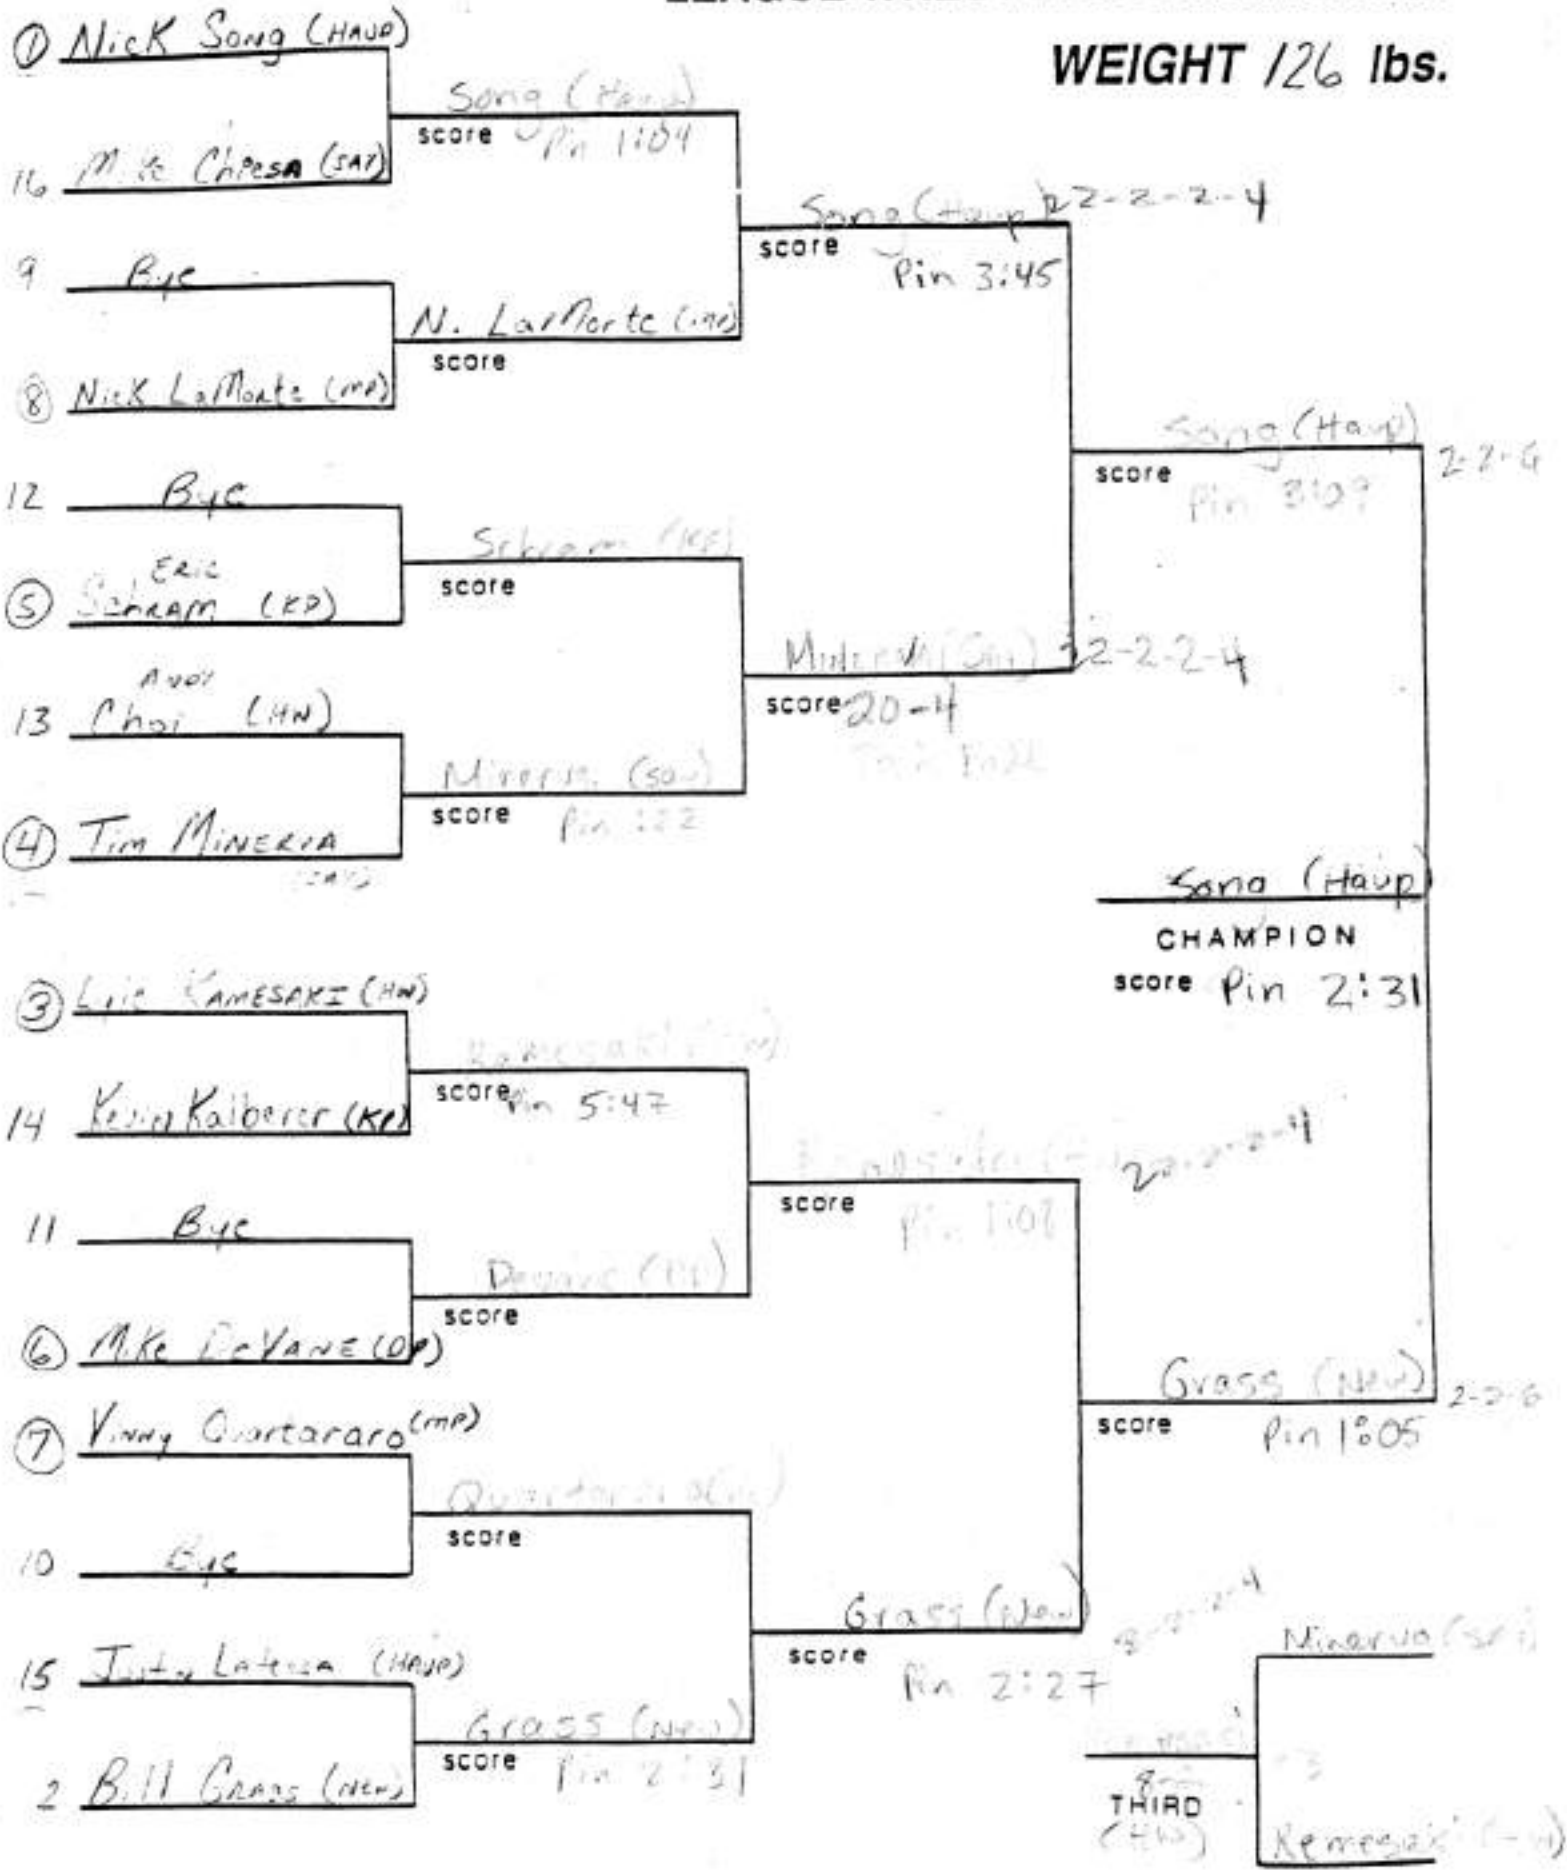

SECTION XI LEAGUE WRESTLING CHAMPIONSHIP

WEIGHT 91 lbs.

LEAGUE 4

SECTION XI LEAGUE WRESTLING CHAMPIONSHIP

WEIGHT 98 lbs.

SECTION XI LEAGUE WRESTLING CHAMPIONSHIP

WEIGHT 105 lbs.

SECTION XI LEAGUE WRESTLING CHAMPIONSHIP

WEIGHT 112 lbs.

SECTION XI LEAGUE WRESTLING CHAMPIONSHIP

WEIGHT 119 lbs.

! 100

SECTION XI LEAGUE WRESTLING CHAMPIONSHIP

WEIGHT 126 lbs.

SECTION XI LEAGUE WRESTLING CHAMPIONSHIP

WEIGHT 132 lbs.

SECTION XI LEAGUE WRESTLING CHAMPIONSHIP

WEIGHT 138 lbs.

SECTION XI LEAGUE WRESTLING CHAMPIONSHIP

WEIGHT 145 lbs.

SECTION XI LEAGUE WRESTLING CHAMPIONSHIP

WEIGHT 155 lbs.

SECTION XI LEAGUE WRESTLING CHAMPIONSHIP

WEIGHT 167 lbs.

SECTION XI
LEAGUE WRESTLING CHAMPIONSHIP

WEIGHT 177 lbs.

SECTION XI
LEAGUE WRESTLING CHAMPIONSHIP

WEIGHT 215 lbs.

SECTION XI LEAGUE WRESTLING CHAMPIONSHIP

WEIGHT 250 lbs.