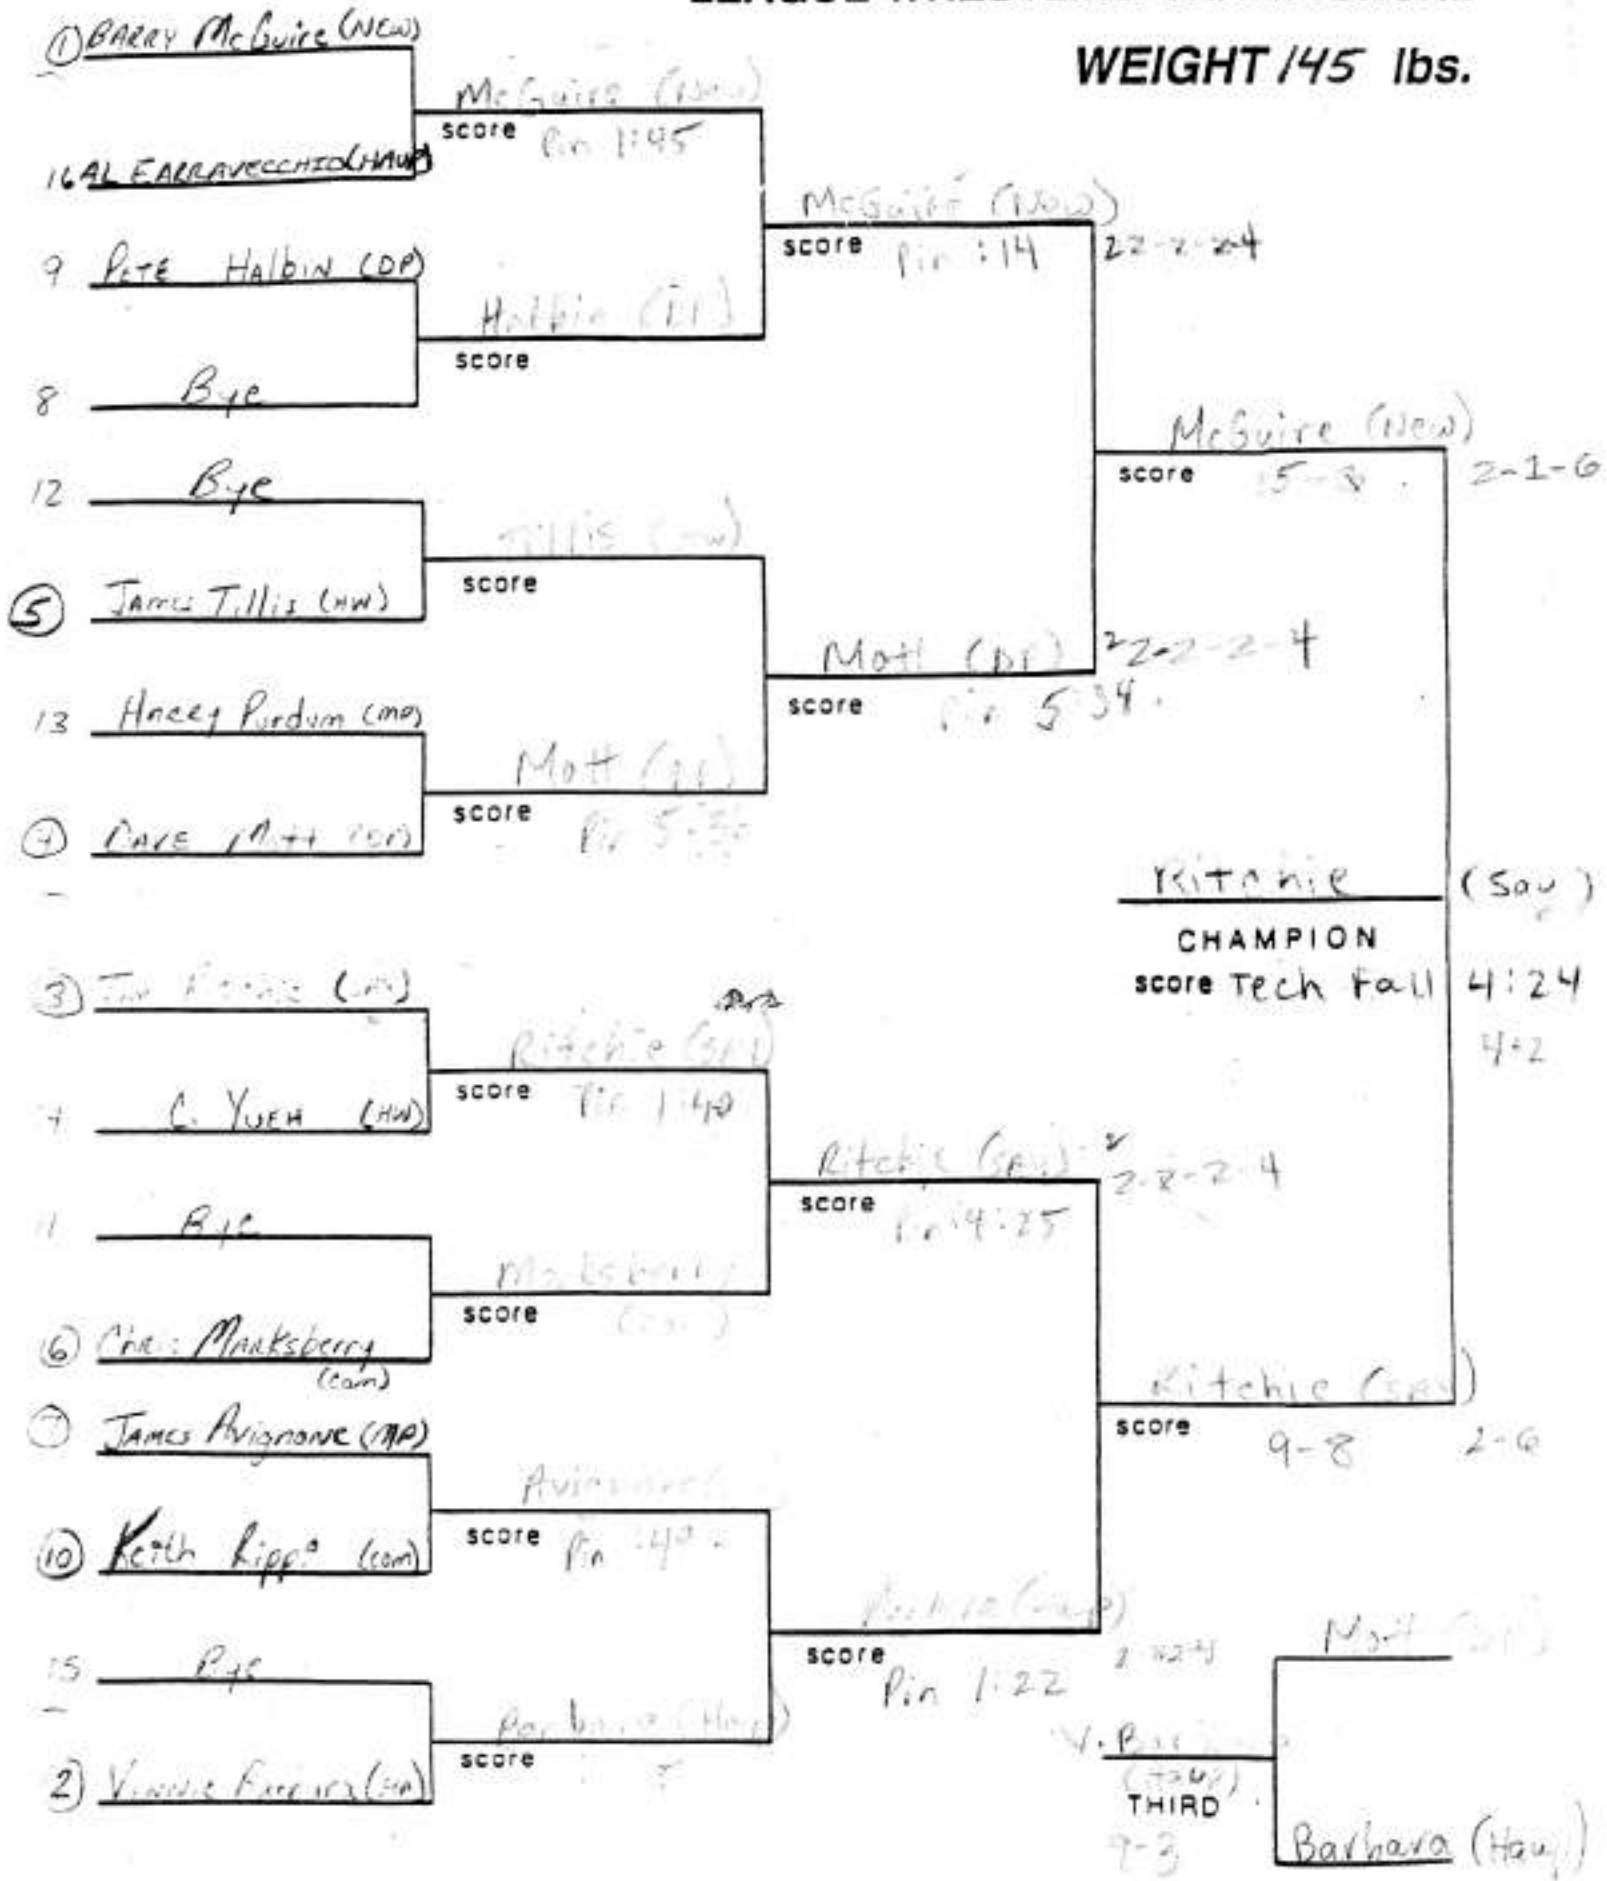

SECTION XI LEAGUE WRESTLING CHAMPIONSHIP

WEIGHT 91 lbs.

LEAGUE 4

SECTION XI LEAGUE WRESTLING CHAMPIONSHIP

WEIGHT 98 lbs.

SECTION XI LEAGUE WRESTLING CHAMPIONSHIP

WEIGHT 105 lbs.

SECTION XI LEAGUE WRESTLING CHAMPIONSHIP

WEIGHT 112 lbs.

SECTION XI LEAGUE WRESTLING CHAMPIONSHIP

WEIGHT 119 lbs.

! 100

SECTION XI LEAGUE WRESTLING CHAMPIONSHIP

WEIGHT 126 lbs.

SECTION XI LEAGUE WRESTLING CHAMPIONSHIP

WEIGHT 132 lbs.

SECTION XI LEAGUE WRESTLING CHAMPIONSHIP

WEIGHT 138 lbs.

SECTION XI LEAGUE WRESTLING CHAMPIONSHIP

WEIGHT 145 lbs.

SECTION XI LEAGUE WRESTLING CHAMPIONSHIP

WEIGHT 155 lbs.

SECTION XI LEAGUE WRESTLING CHAMPIONSHIP

WEIGHT 167 lbs.

SECTION XI
LEAGUE WRESTLING CHAMPIONSHIP

WEIGHT 177 lbs.

SECTION XI
LEAGUE WRESTLING CHAMPIONSHIP

WEIGHT 215 lbs.

SECTION XI LEAGUE WRESTLING CHAMPIONSHIP

WEIGHT 250 lbs.