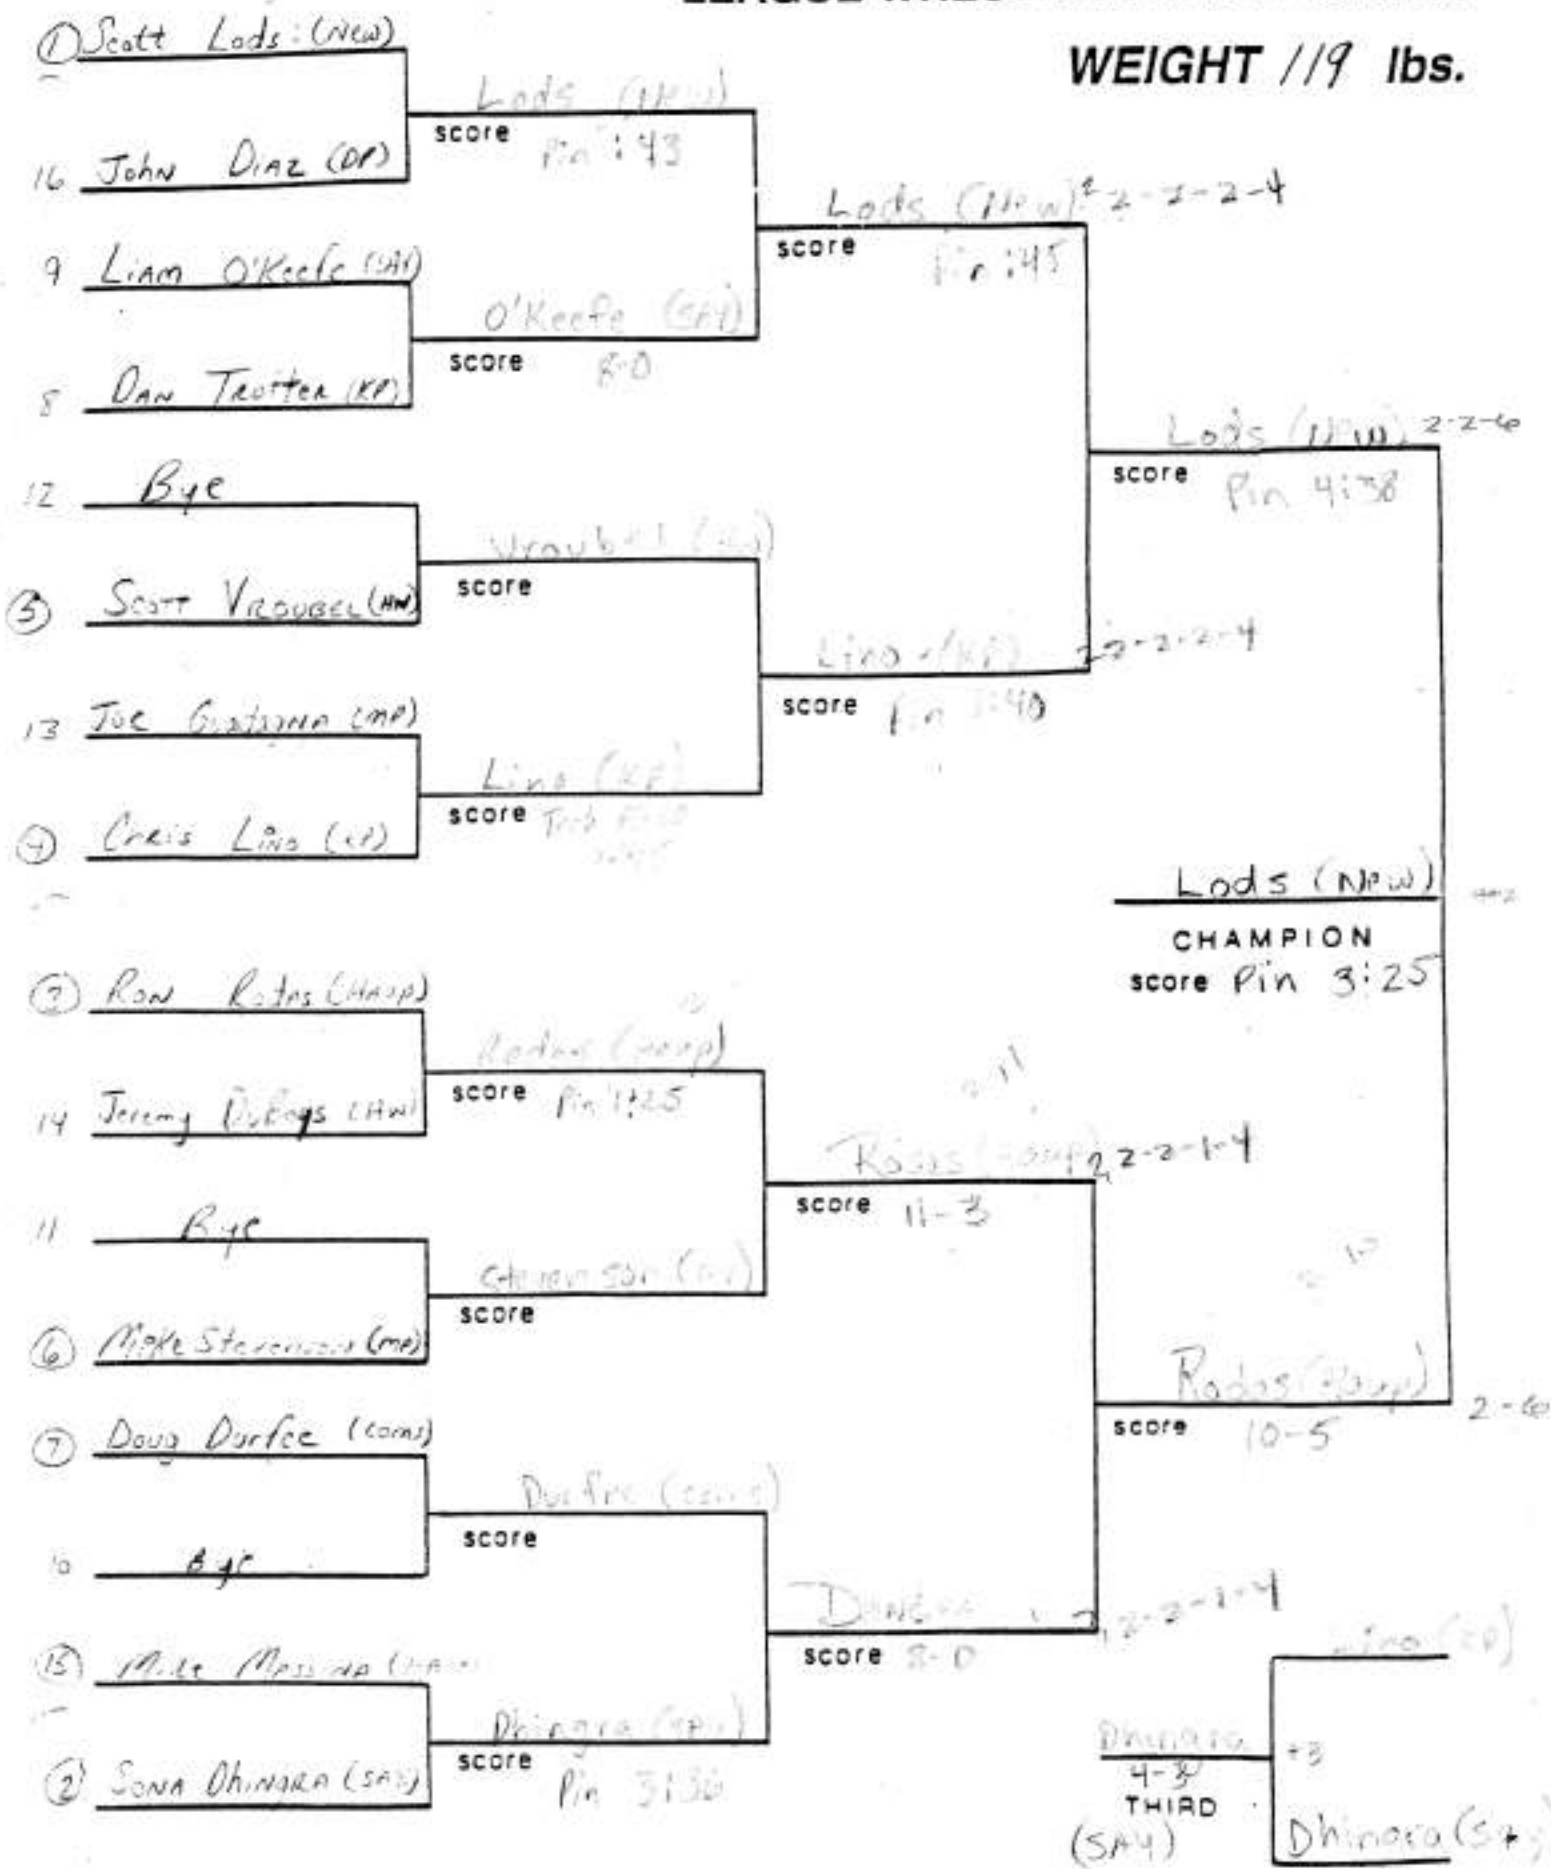

SECTION XI LEAGUE WRESTLING CHAMPIONSHIP

WEIGHT 91 lbs.

LEAGUE 4

SECTION XI LEAGUE WRESTLING CHAMPIONSHIP

WEIGHT 98 lbs.

SECTION XI LEAGUE WRESTLING CHAMPIONSHIP

WEIGHT 105 lbs.

SECTION XI LEAGUE WRESTLING CHAMPIONSHIP

WEIGHT 112 lbs.

SECTION XI LEAGUE WRESTLING CHAMPIONSHIP

WEIGHT 119 lbs.

! 100

SECTION XI LEAGUE WRESTLING CHAMPIONSHIP

WEIGHT 126 lbs.

SECTION XI LEAGUE WRESTLING CHAMPIONSHIP

WEIGHT 132 lbs.

SECTION XI LEAGUE WRESTLING CHAMPIONSHIP

WEIGHT 138 lbs.

SECTION XI LEAGUE WRESTLING CHAMPIONSHIP

WEIGHT 145 lbs.

SECTION XI LEAGUE WRESTLING CHAMPIONSHIP

WEIGHT 155 lbs.

SECTION XI LEAGUE WRESTLING CHAMPIONSHIP

WEIGHT 167 lbs.

SECTION XI
LEAGUE WRESTLING CHAMPIONSHIP

WEIGHT 177 lbs.

SECTION XI
LEAGUE WRESTLING CHAMPIONSHIP

WEIGHT 215 lbs.

SECTION XI LEAGUE WRESTLING CHAMPIONSHIP

WEIGHT 250 lbs.