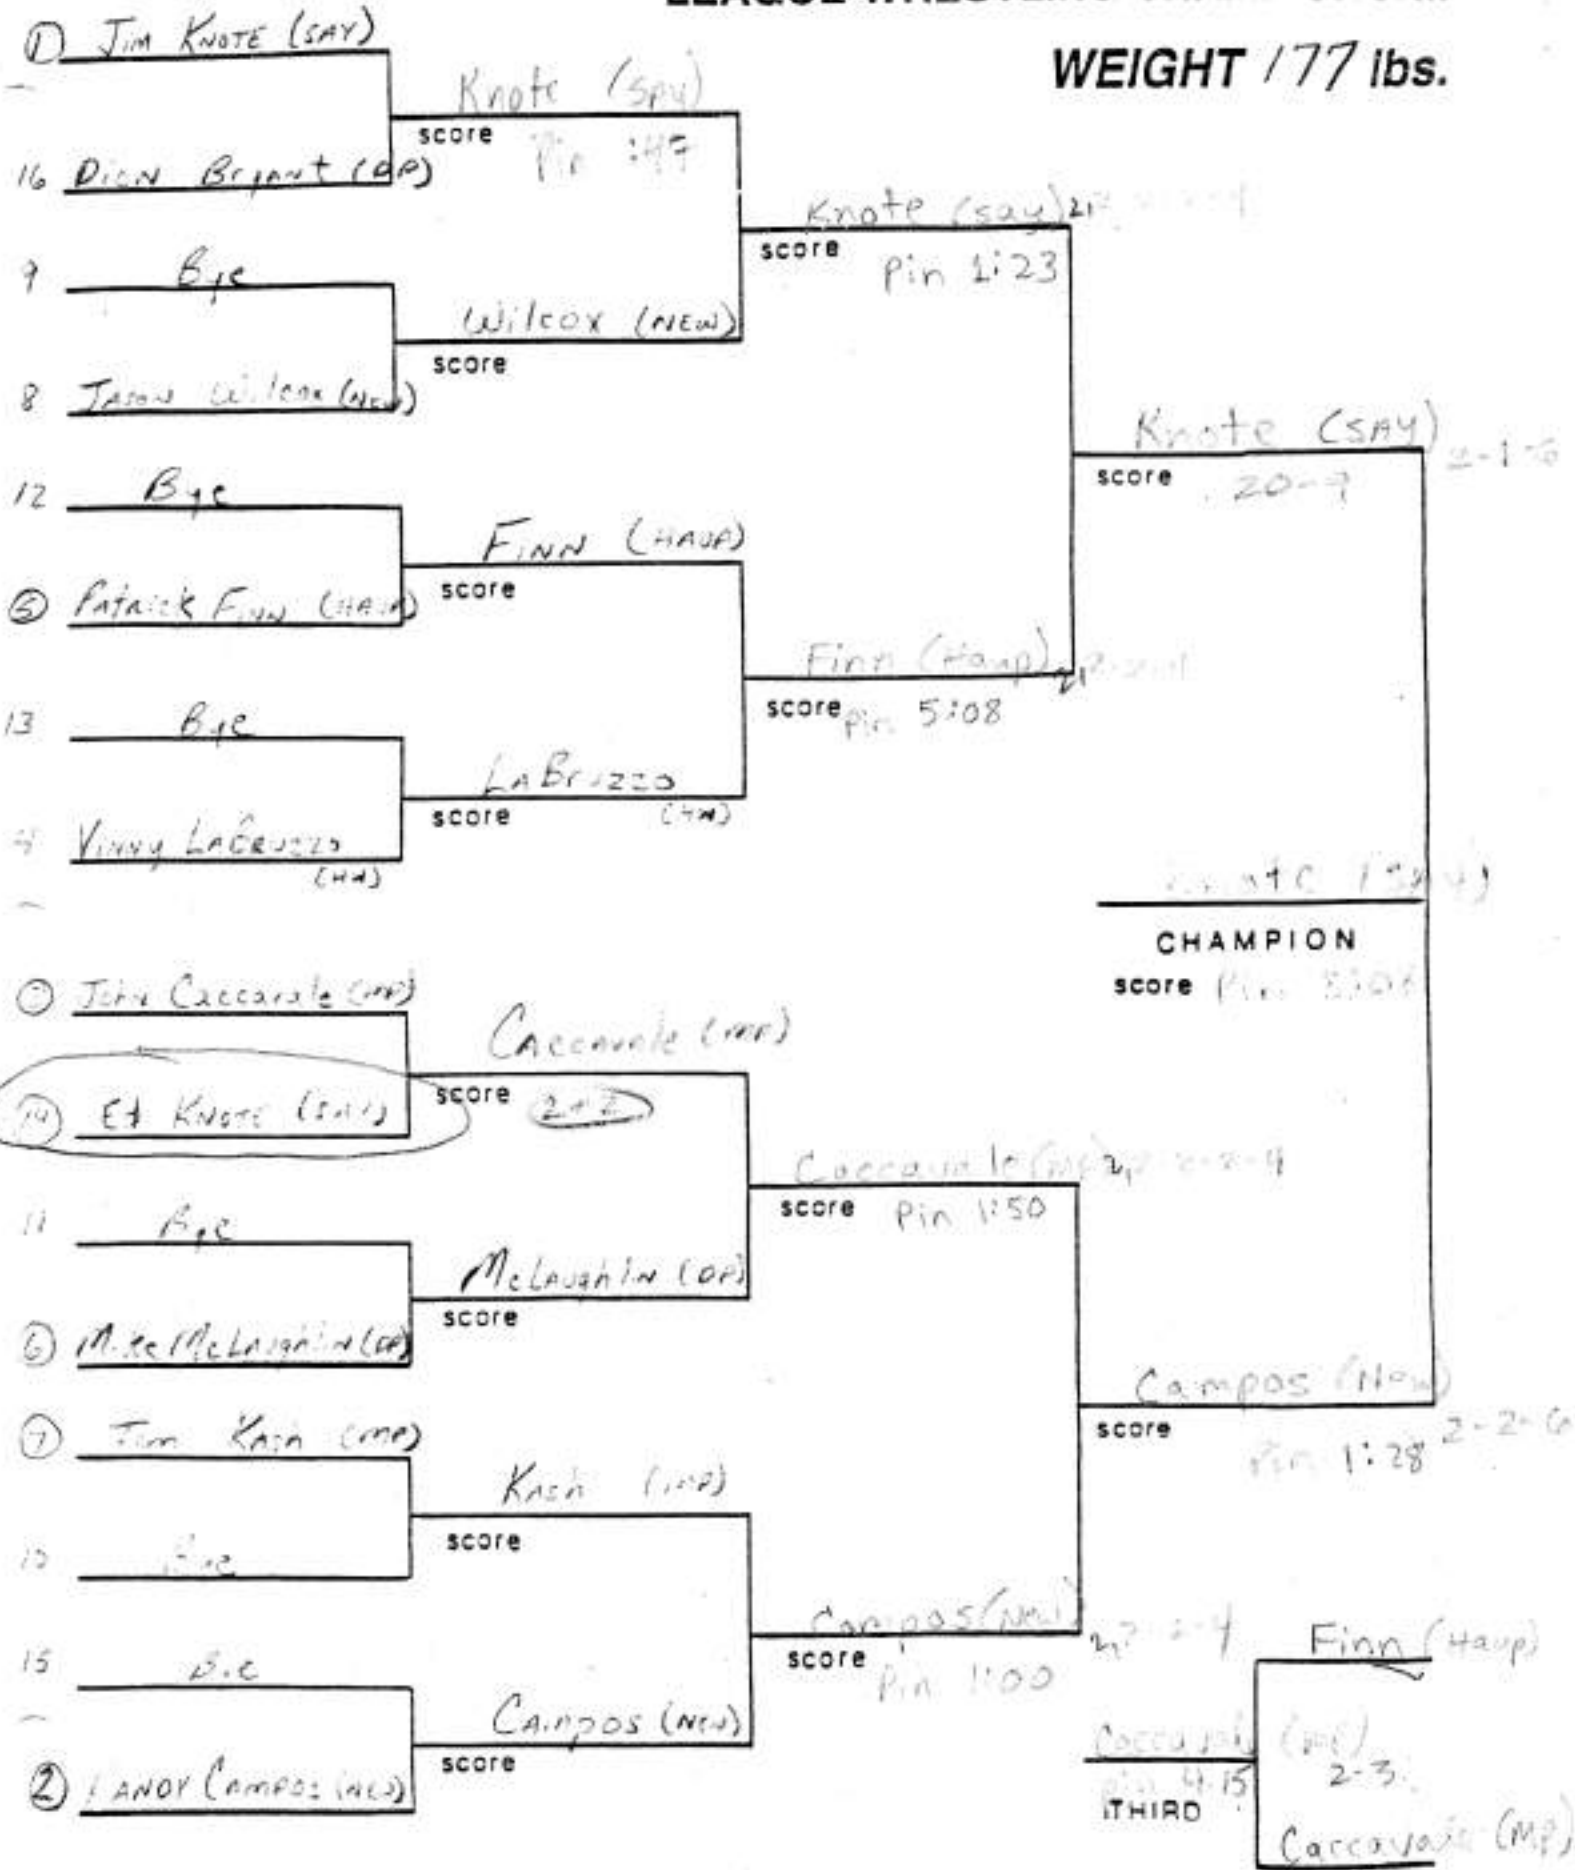

SECTION XI LEAGUE WRESTLING CHAMPIONSHIP

WEIGHT 91 lbs.

LEAGUE 4

SECTION XI LEAGUE WRESTLING CHAMPIONSHIP

WEIGHT 98 lbs.

SECTION XI LEAGUE WRESTLING CHAMPIONSHIP

WEIGHT 105 lbs.

SECTION XI LEAGUE WRESTLING CHAMPIONSHIP

WEIGHT 112 lbs.

SECTION XI LEAGUE WRESTLING CHAMPIONSHIP

WEIGHT 119 lbs.

! 100

SECTION XI LEAGUE WRESTLING CHAMPIONSHIP

WEIGHT 126 lbs.

SECTION XI LEAGUE WRESTLING CHAMPIONSHIP

WEIGHT 132 lbs.

SECTION XI LEAGUE WRESTLING CHAMPIONSHIP

WEIGHT 138 lbs.

SECTION XI LEAGUE WRESTLING CHAMPIONSHIP

WEIGHT 145 lbs.

SECTION XI LEAGUE WRESTLING CHAMPIONSHIP

WEIGHT 155 lbs.

SECTION XI LEAGUE WRESTLING CHAMPIONSHIP

WEIGHT 167 lbs.

SECTION XI
LEAGUE WRESTLING CHAMPIONSHIP

WEIGHT 177 lbs.

SECTION XI
LEAGUE WRESTLING CHAMPIONSHIP

WEIGHT 215 lbs.

SECTION XI LEAGUE WRESTLING CHAMPIONSHIP

WEIGHT 250 lbs.