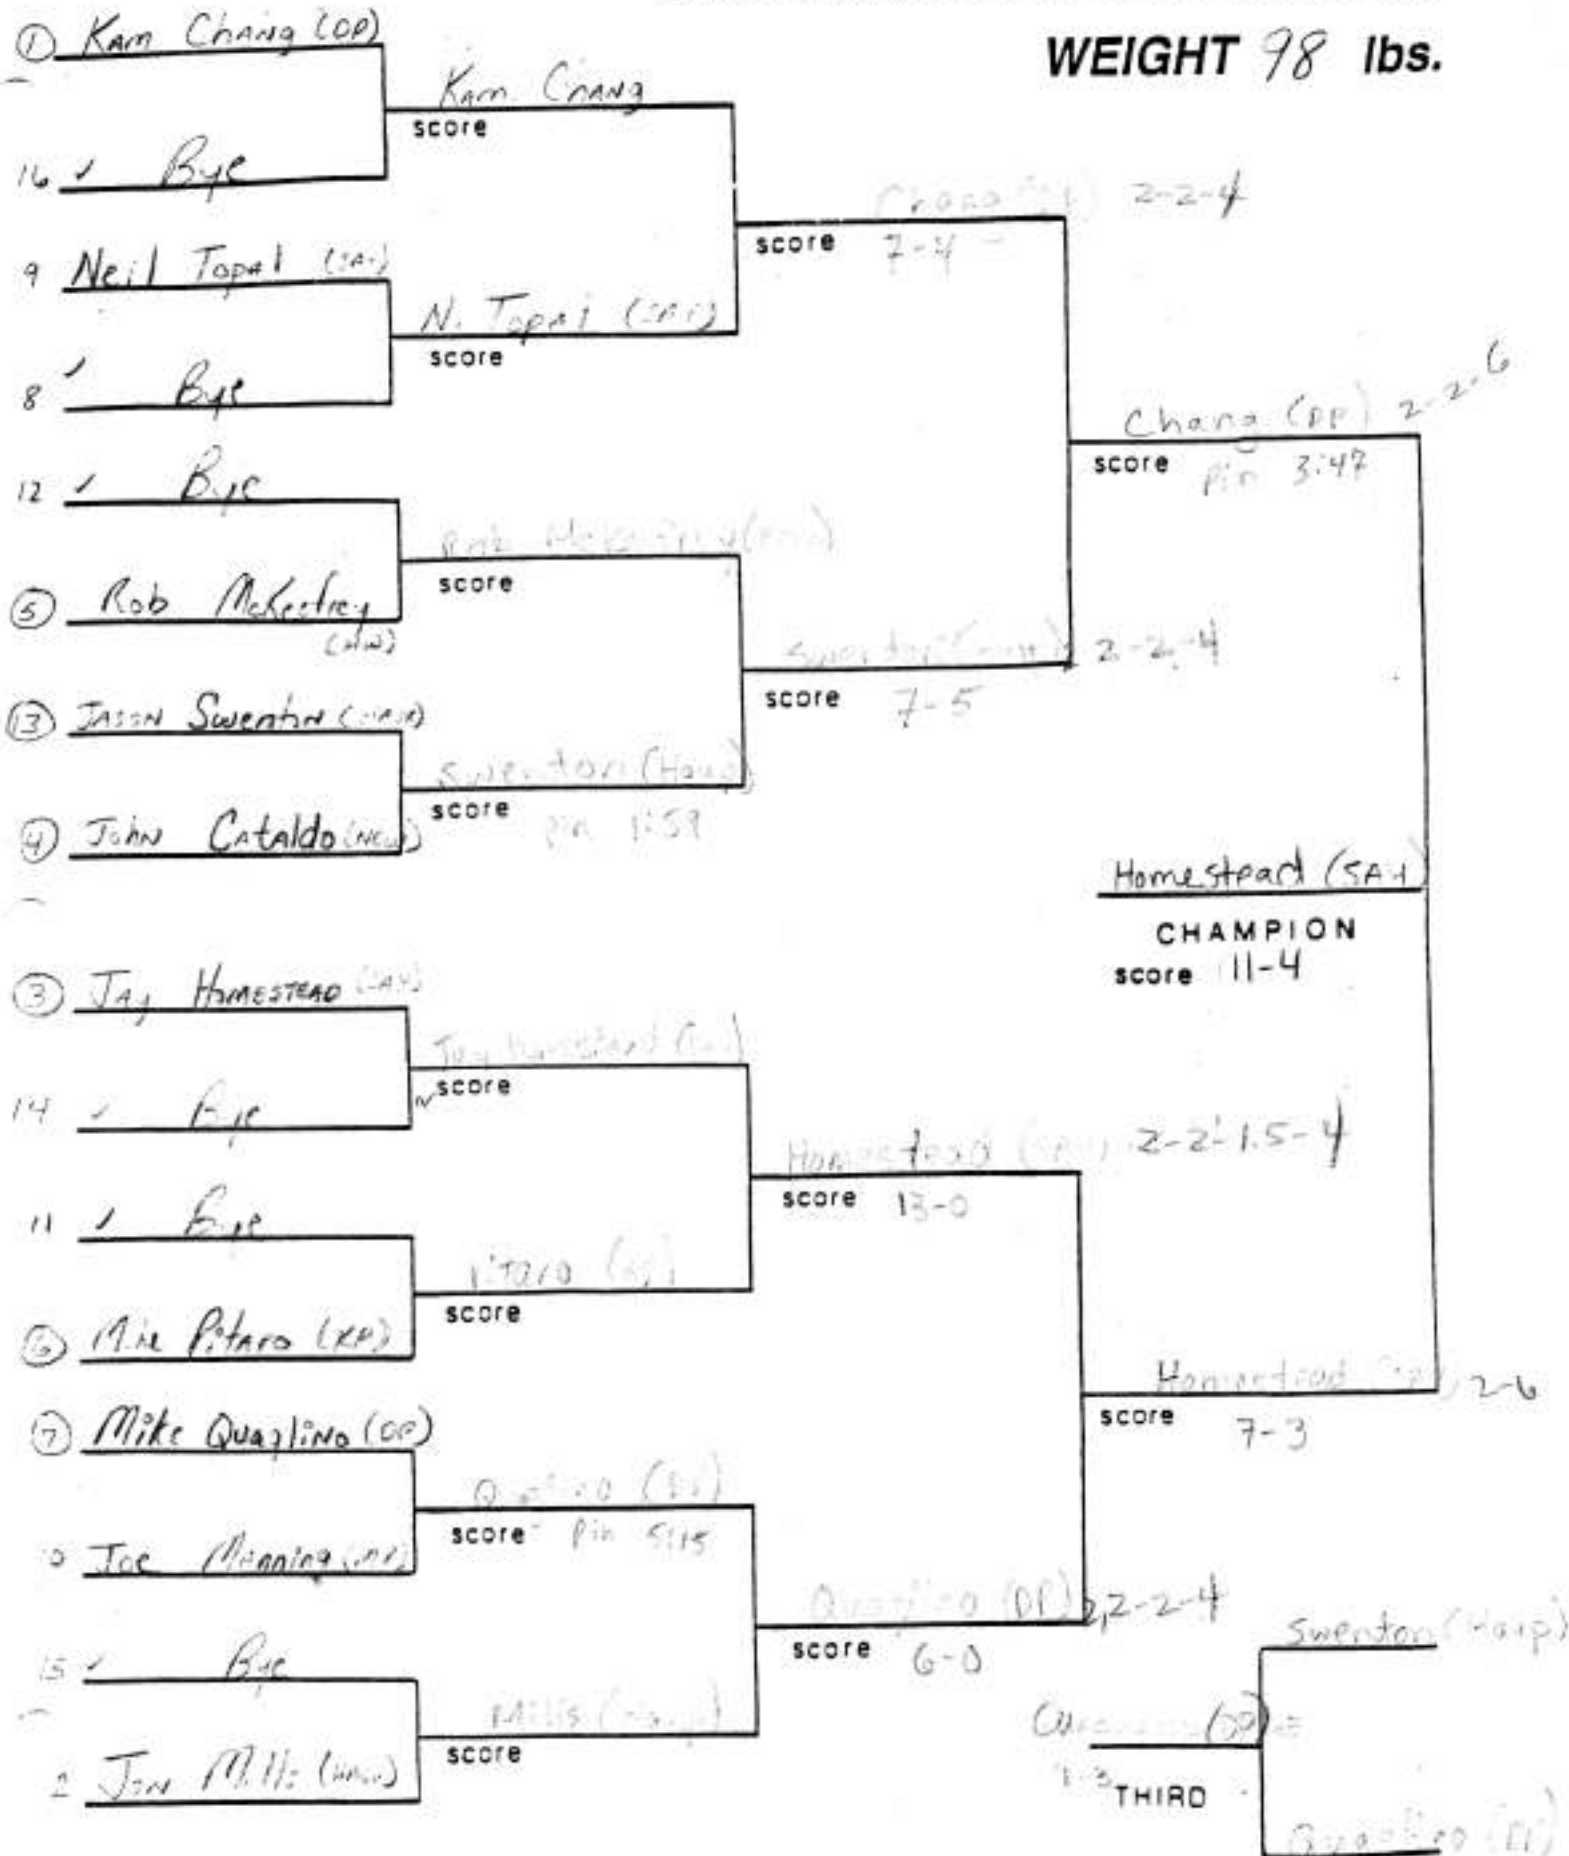

SECTION XI LEAGUE WRESTLING CHAMPIONSHIP

WEIGHT 91 lbs.

LEAGUE 4

SECTION XI LEAGUE WRESTLING CHAMPIONSHIP

WEIGHT 98 lbs.

SECTION XI LEAGUE WRESTLING CHAMPIONSHIP

WEIGHT 105 lbs.

SECTION XI LEAGUE WRESTLING CHAMPIONSHIP

WEIGHT 112 lbs.

SECTION XI LEAGUE WRESTLING CHAMPIONSHIP

WEIGHT 119 lbs.

! 100

SECTION XI LEAGUE WRESTLING CHAMPIONSHIP

WEIGHT 126 lbs.

SECTION XI LEAGUE WRESTLING CHAMPIONSHIP

WEIGHT 132 lbs.

SECTION XI LEAGUE WRESTLING CHAMPIONSHIP

WEIGHT 138 lbs.

SECTION XI LEAGUE WRESTLING CHAMPIONSHIP

WEIGHT 145 lbs.

SECTION XI LEAGUE WRESTLING CHAMPIONSHIP

WEIGHT 155 lbs.

SECTION XI LEAGUE WRESTLING CHAMPIONSHIP

WEIGHT 167 lbs.

SECTION XI
LEAGUE WRESTLING CHAMPIONSHIP

WEIGHT 177 lbs.

SECTION XI
LEAGUE WRESTLING CHAMPIONSHIP

WEIGHT 215 lbs.

SECTION XI LEAGUE WRESTLING CHAMPIONSHIP

WEIGHT 250 lbs.