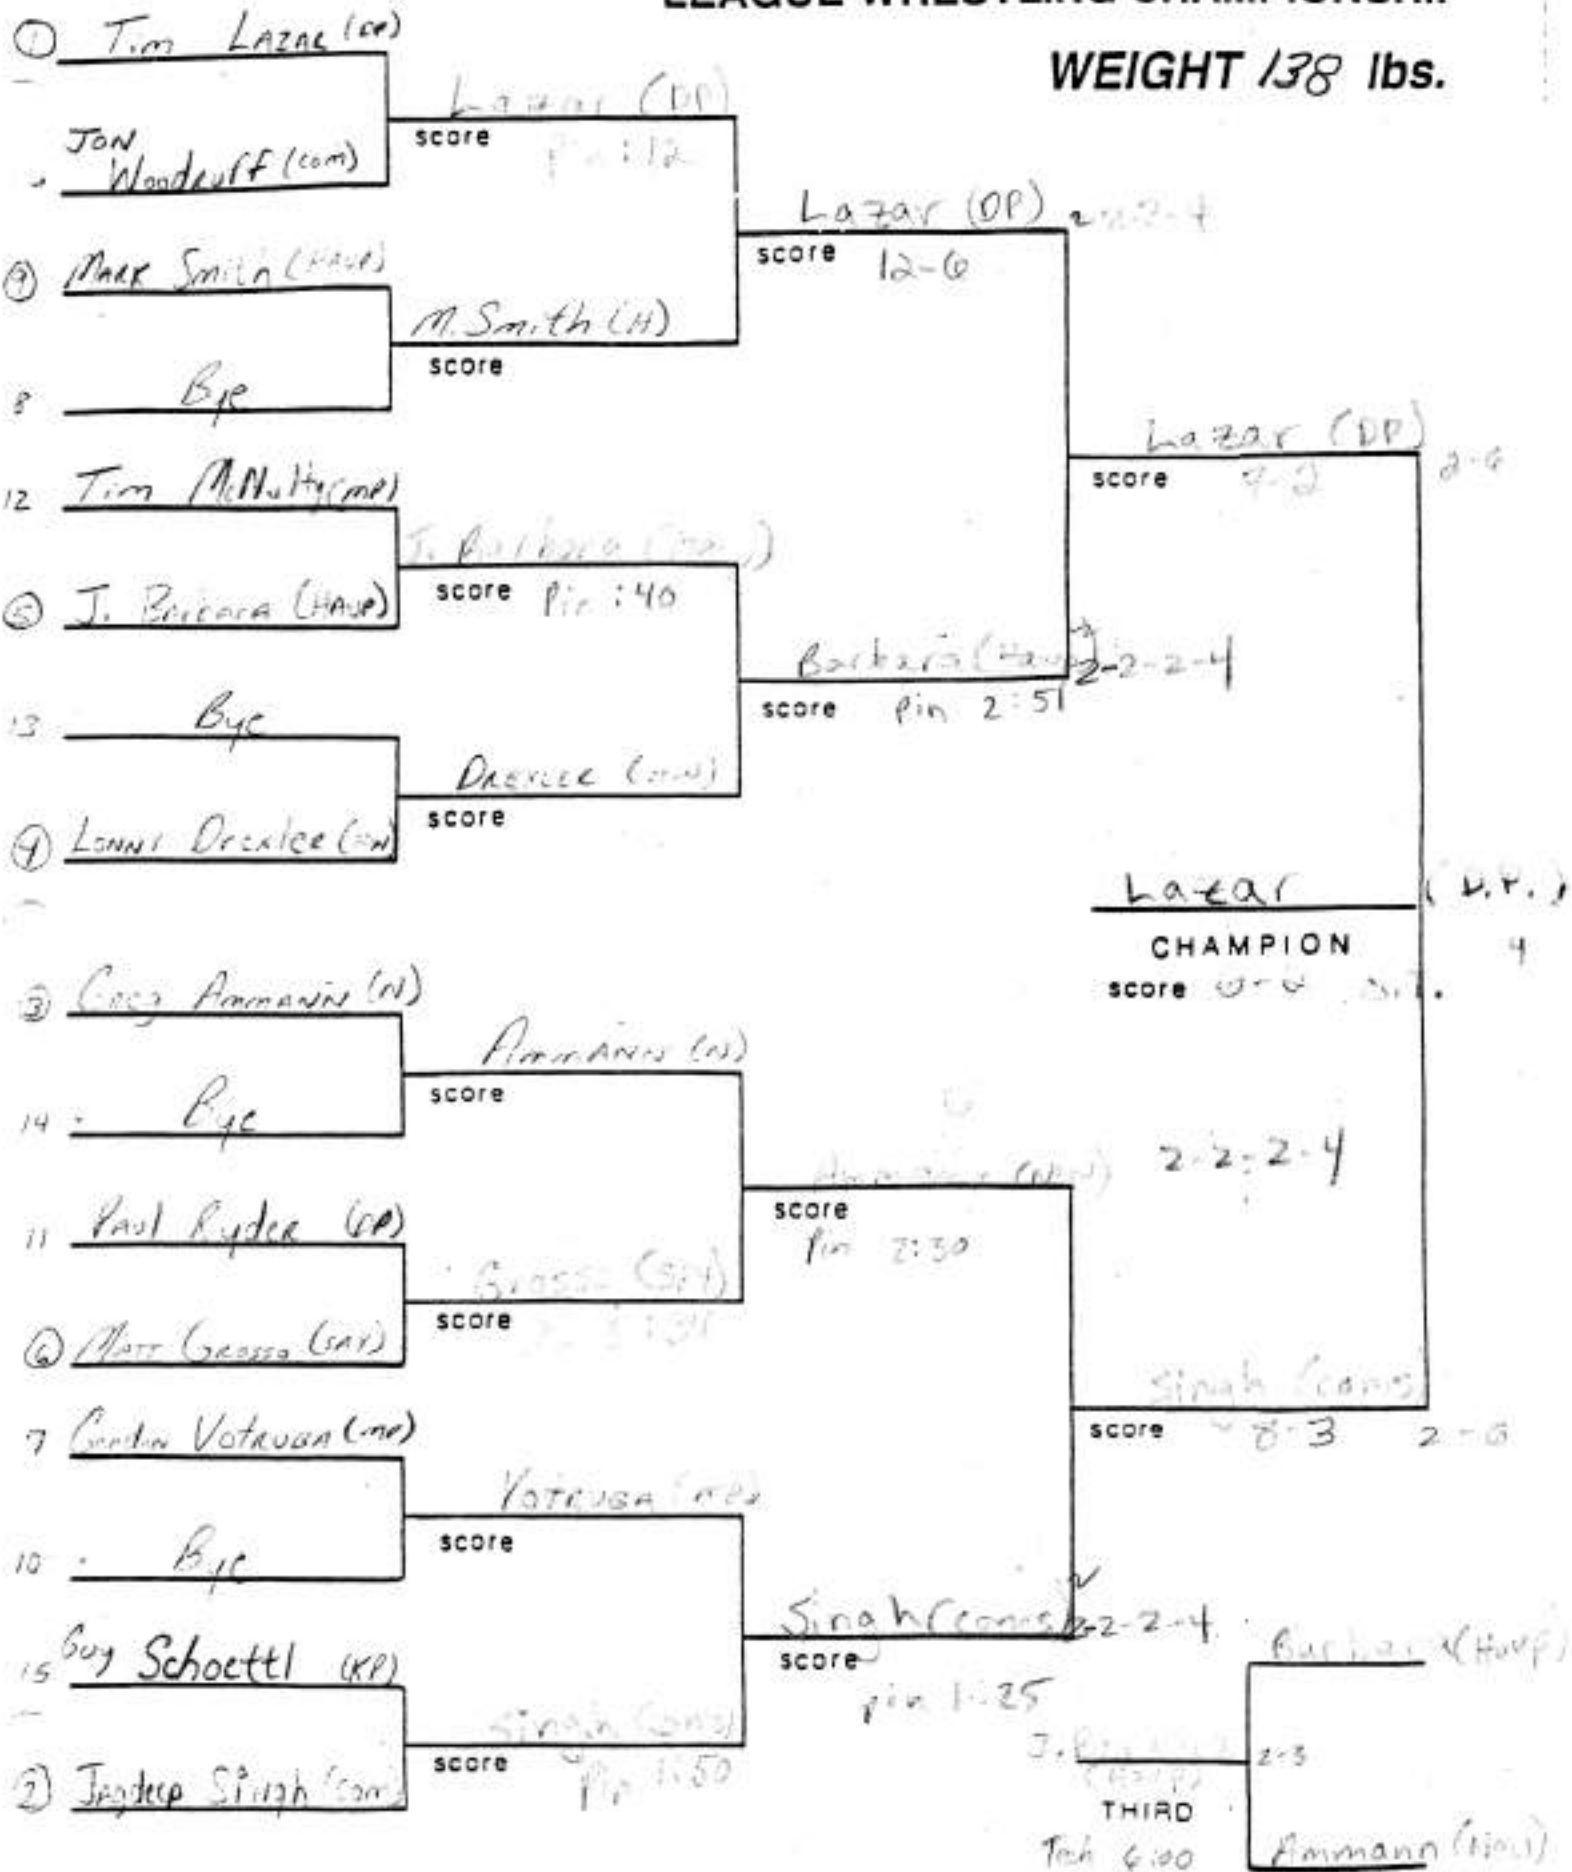

SECTION XI LEAGUE WRESTLING CHAMPIONSHIP

WEIGHT 91 lbs.

LEAGUE 4

SECTION XI LEAGUE WRESTLING CHAMPIONSHIP

WEIGHT 98 lbs.

SECTION XI LEAGUE WRESTLING CHAMPIONSHIP

WEIGHT 105 lbs.

SECTION XI LEAGUE WRESTLING CHAMPIONSHIP

WEIGHT 112 lbs.

SECTION XI LEAGUE WRESTLING CHAMPIONSHIP

WEIGHT 119 lbs.

! 100

SECTION XI LEAGUE WRESTLING CHAMPIONSHIP

WEIGHT 126 lbs.

SECTION XI LEAGUE WRESTLING CHAMPIONSHIP

WEIGHT 132 lbs.

SECTION XI LEAGUE WRESTLING CHAMPIONSHIP

WEIGHT 138 lbs.

SECTION XI LEAGUE WRESTLING CHAMPIONSHIP

WEIGHT 145 lbs.

SECTION XI LEAGUE WRESTLING CHAMPIONSHIP

WEIGHT 155 lbs.

SECTION XI LEAGUE WRESTLING CHAMPIONSHIP

WEIGHT 167 lbs.

SECTION XI
LEAGUE WRESTLING CHAMPIONSHIP

WEIGHT 177 lbs.

SECTION XI
LEAGUE WRESTLING CHAMPIONSHIP

WEIGHT 215 lbs.

SECTION XI LEAGUE WRESTLING CHAMPIONSHIP

WEIGHT 250 lbs.