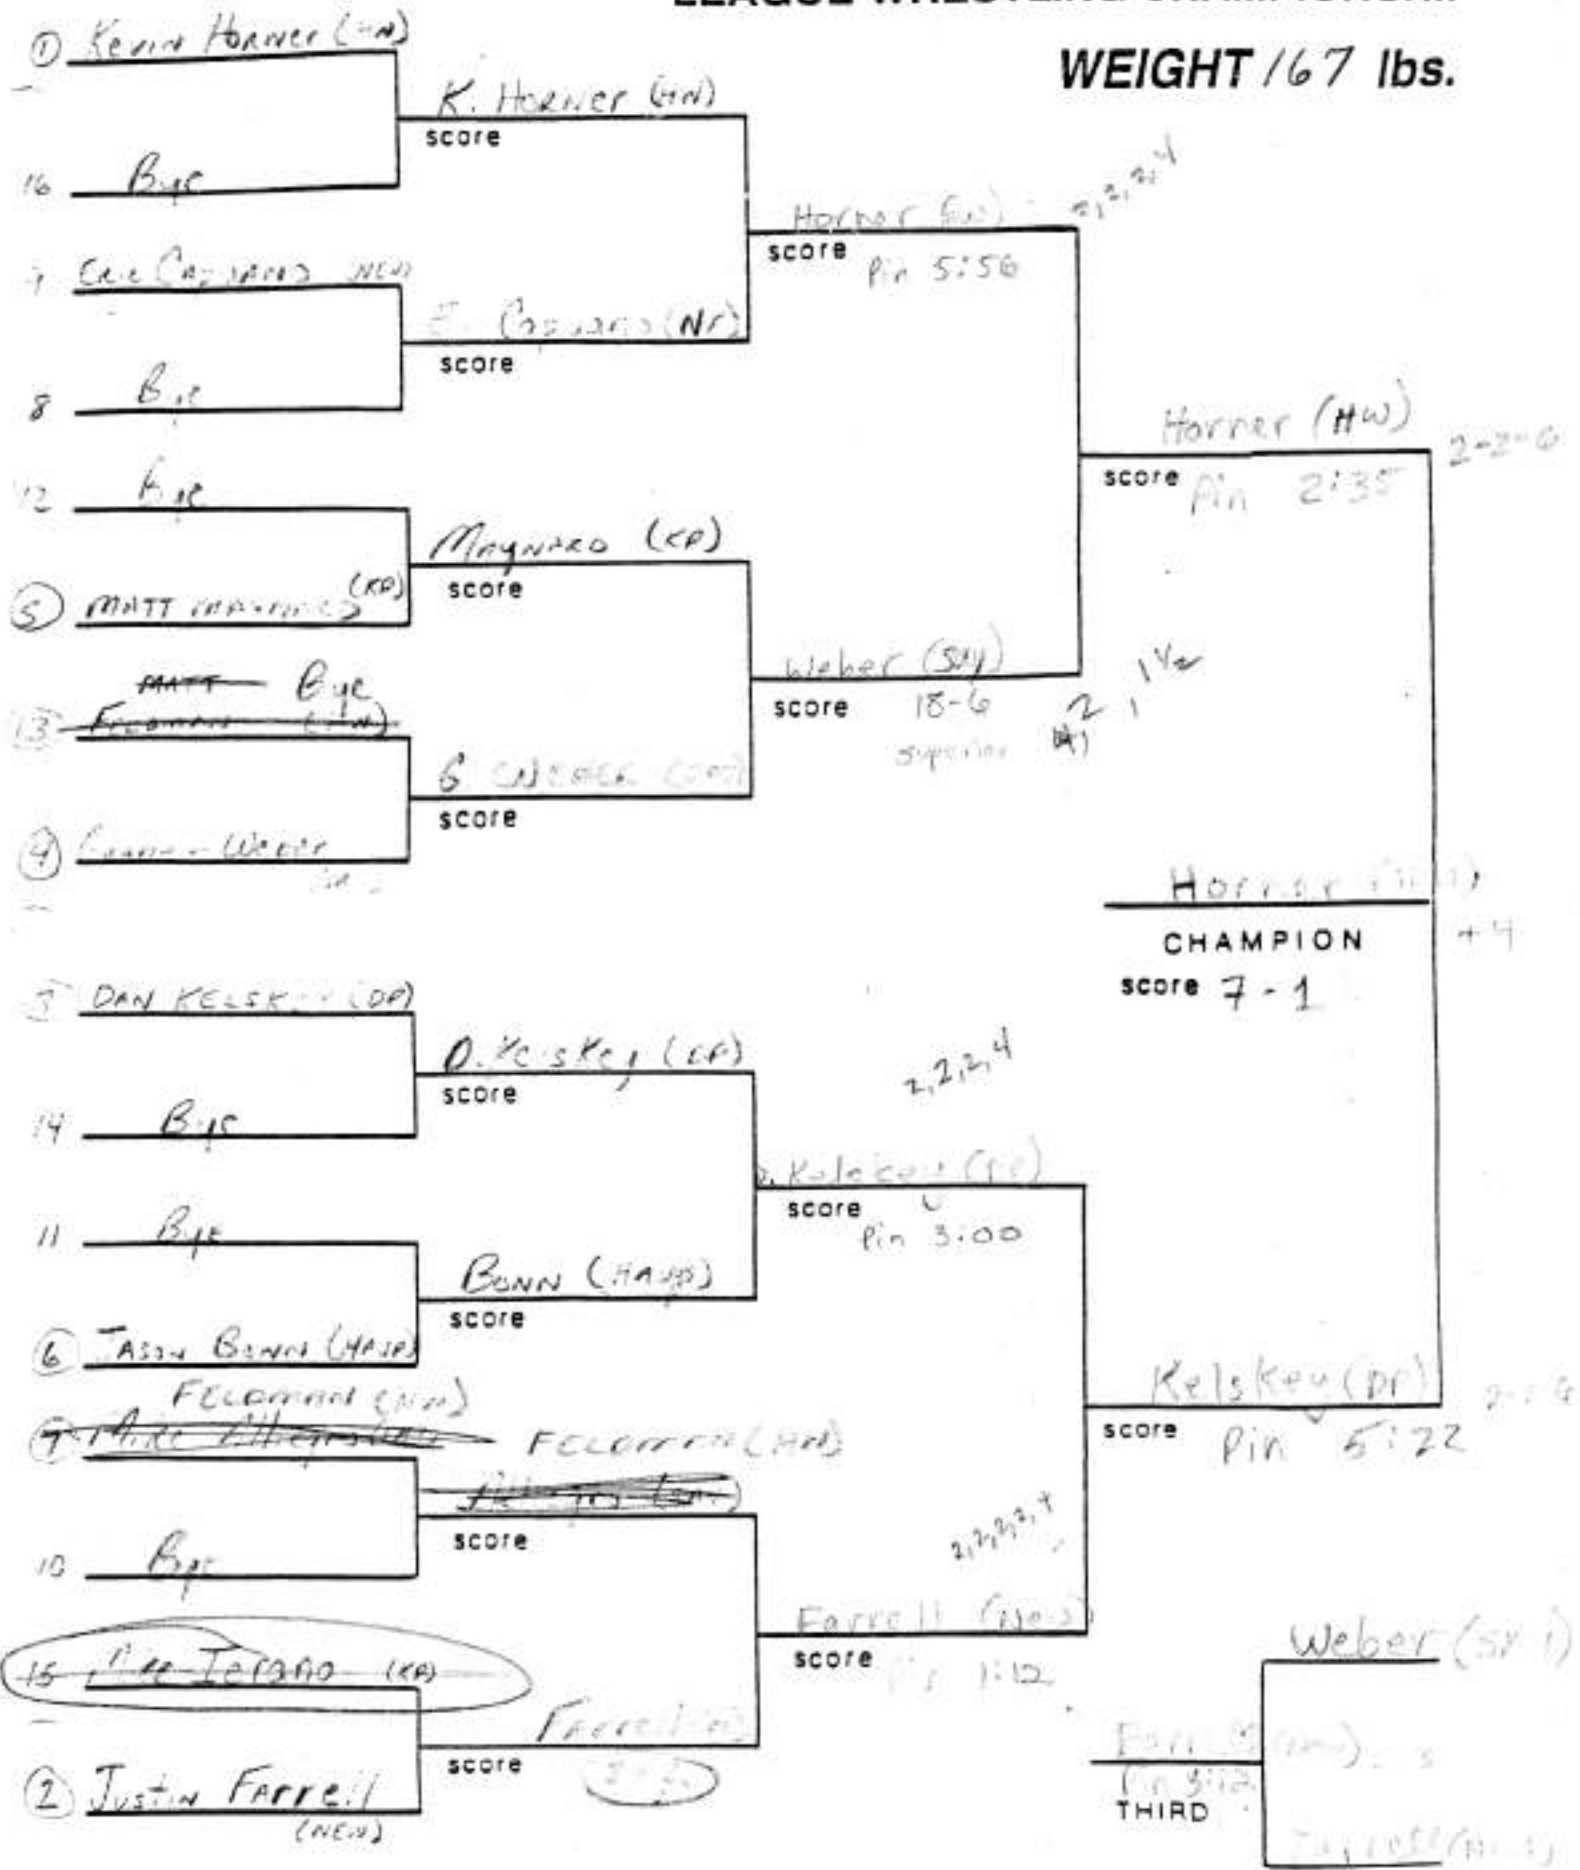

SECTION XI LEAGUE WRESTLING CHAMPIONSHIP

WEIGHT 91 lbs.

LEAGUE 4

SECTION XI LEAGUE WRESTLING CHAMPIONSHIP

WEIGHT 98 lbs.

SECTION XI LEAGUE WRESTLING CHAMPIONSHIP

WEIGHT 105 lbs.

SECTION XI LEAGUE WRESTLING CHAMPIONSHIP

WEIGHT 112 lbs.

SECTION XI LEAGUE WRESTLING CHAMPIONSHIP

WEIGHT 119 lbs.

! 100

SECTION XI LEAGUE WRESTLING CHAMPIONSHIP

WEIGHT 126 lbs.

SECTION XI LEAGUE WRESTLING CHAMPIONSHIP

WEIGHT 132 lbs.

SECTION XI LEAGUE WRESTLING CHAMPIONSHIP

WEIGHT 138 lbs.

SECTION XI LEAGUE WRESTLING CHAMPIONSHIP

WEIGHT 145 lbs.

SECTION XI LEAGUE WRESTLING CHAMPIONSHIP

WEIGHT 155 lbs.

SECTION XI LEAGUE WRESTLING CHAMPIONSHIP

WEIGHT 167 lbs.

SECTION XI
LEAGUE WRESTLING CHAMPIONSHIP

WEIGHT 177 lbs.

SECTION XI
LEAGUE WRESTLING CHAMPIONSHIP

WEIGHT 215 lbs.

SECTION XI LEAGUE WRESTLING CHAMPIONSHIP

WEIGHT 250 lbs.