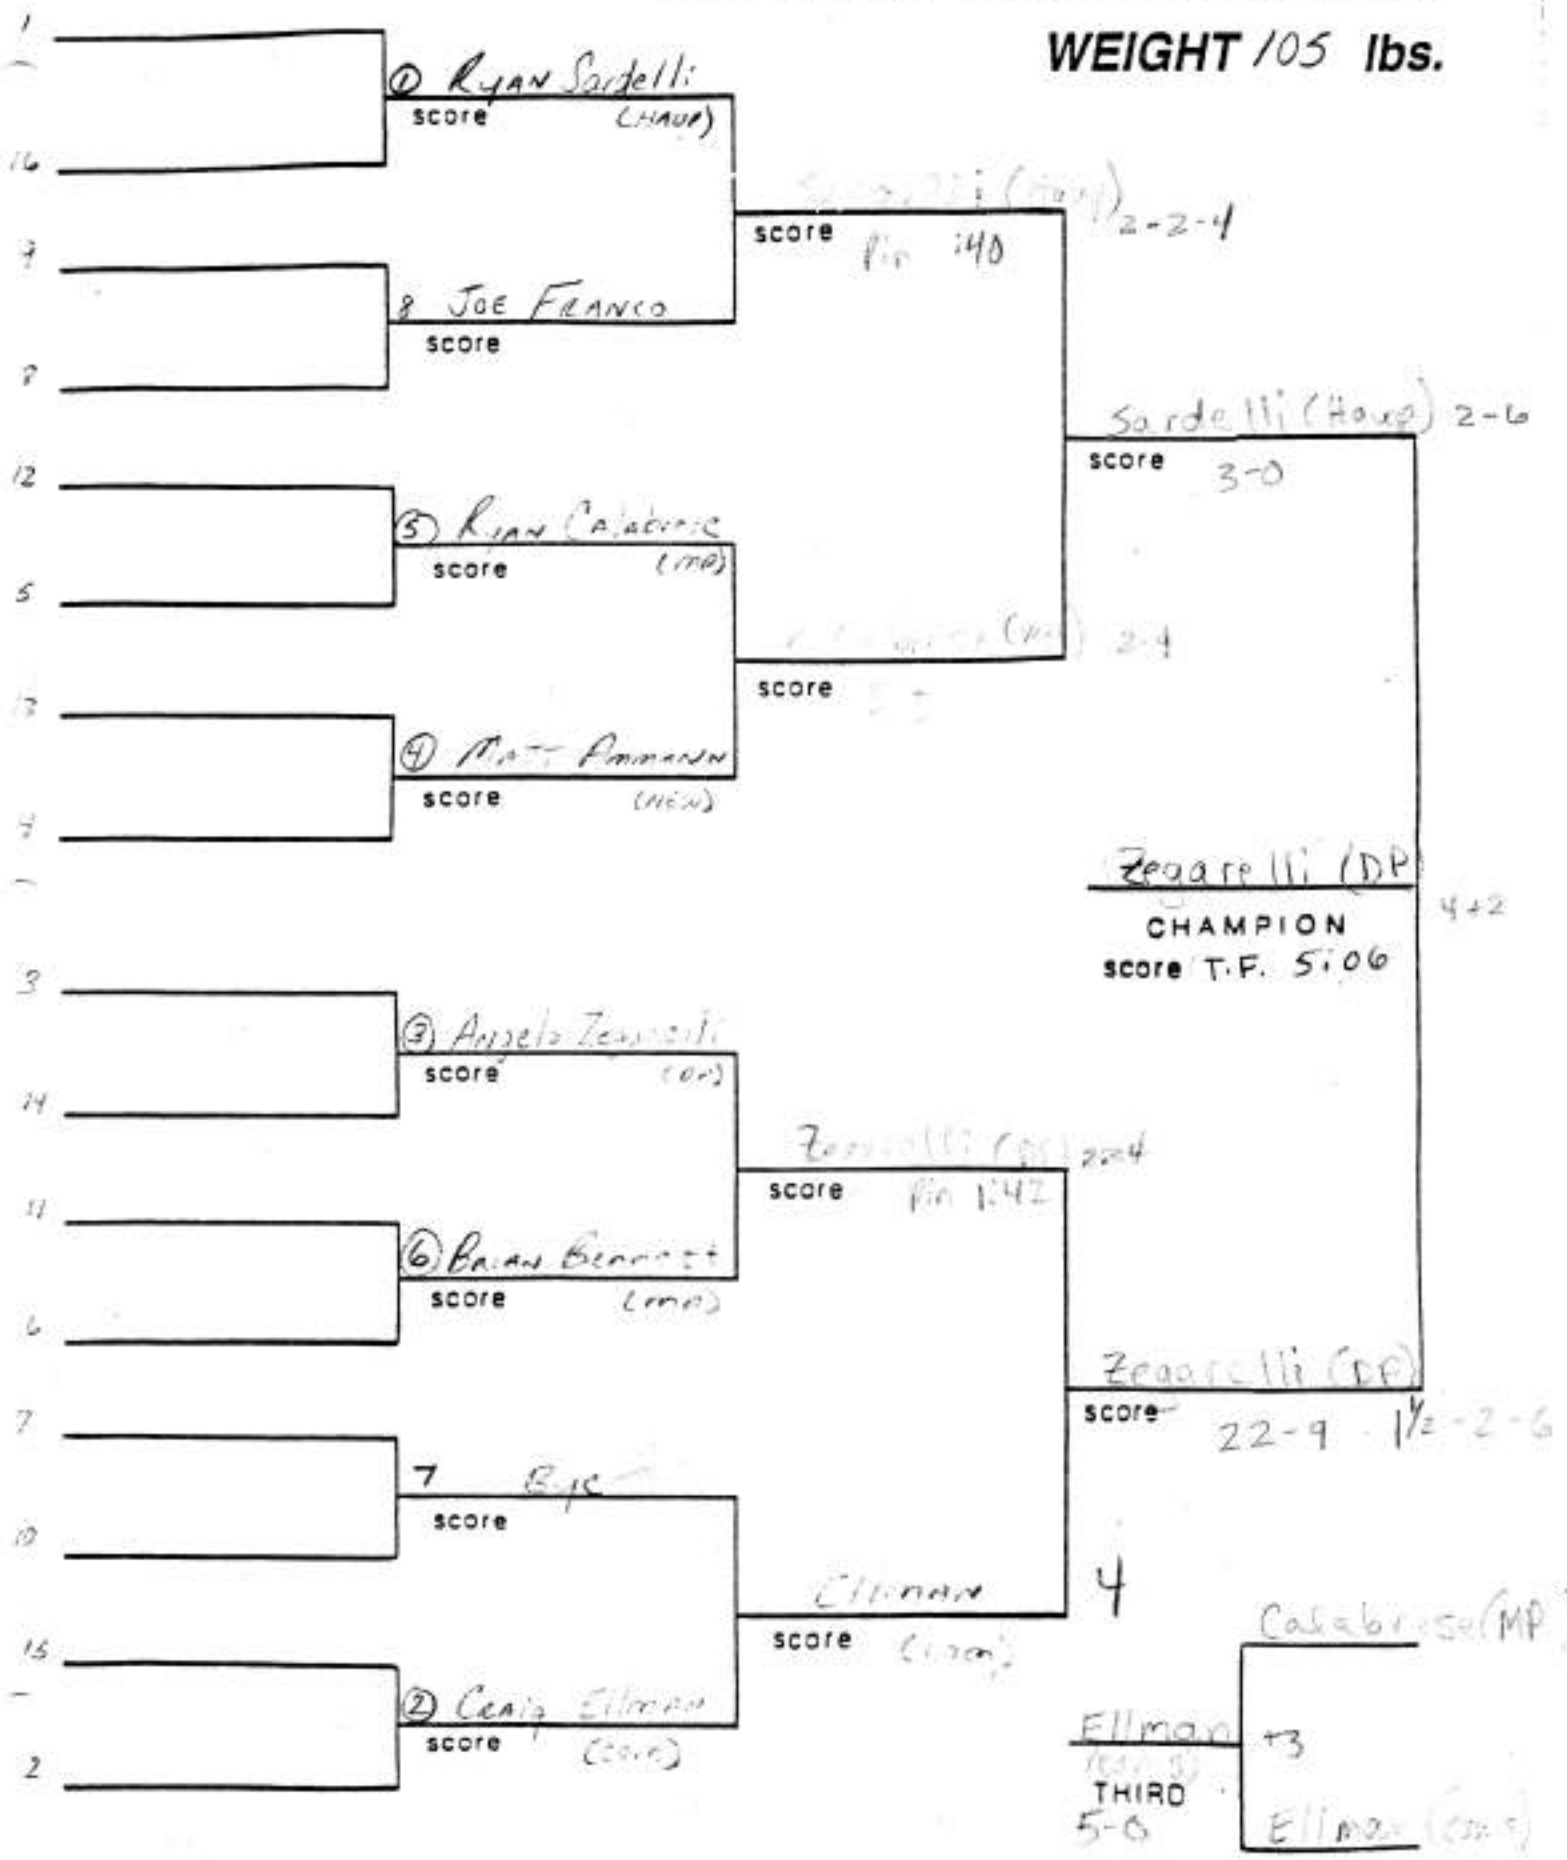

SECTION XI LEAGUE WRESTLING CHAMPIONSHIP

WEIGHT 91 lbs.

LEAGUE 4

SECTION XI LEAGUE WRESTLING CHAMPIONSHIP

WEIGHT 98 lbs.

SECTION XI LEAGUE WRESTLING CHAMPIONSHIP

WEIGHT 105 lbs.

SECTION XI LEAGUE WRESTLING CHAMPIONSHIP

WEIGHT 112 lbs.

SECTION XI LEAGUE WRESTLING CHAMPIONSHIP

WEIGHT 119 lbs.

! 100

SECTION XI LEAGUE WRESTLING CHAMPIONSHIP

WEIGHT 126 lbs.

SECTION XI LEAGUE WRESTLING CHAMPIONSHIP

WEIGHT 132 lbs.

SECTION XI LEAGUE WRESTLING CHAMPIONSHIP

WEIGHT 138 lbs.

SECTION XI LEAGUE WRESTLING CHAMPIONSHIP

WEIGHT 145 lbs.

SECTION XI LEAGUE WRESTLING CHAMPIONSHIP

WEIGHT 155 lbs.

SECTION XI LEAGUE WRESTLING CHAMPIONSHIP

WEIGHT 167 lbs.

SECTION XI
LEAGUE WRESTLING CHAMPIONSHIP

WEIGHT 177 lbs.

SECTION XI
LEAGUE WRESTLING CHAMPIONSHIP

WEIGHT 215 lbs.

SECTION XI LEAGUE WRESTLING CHAMPIONSHIP

WEIGHT 250 lbs.