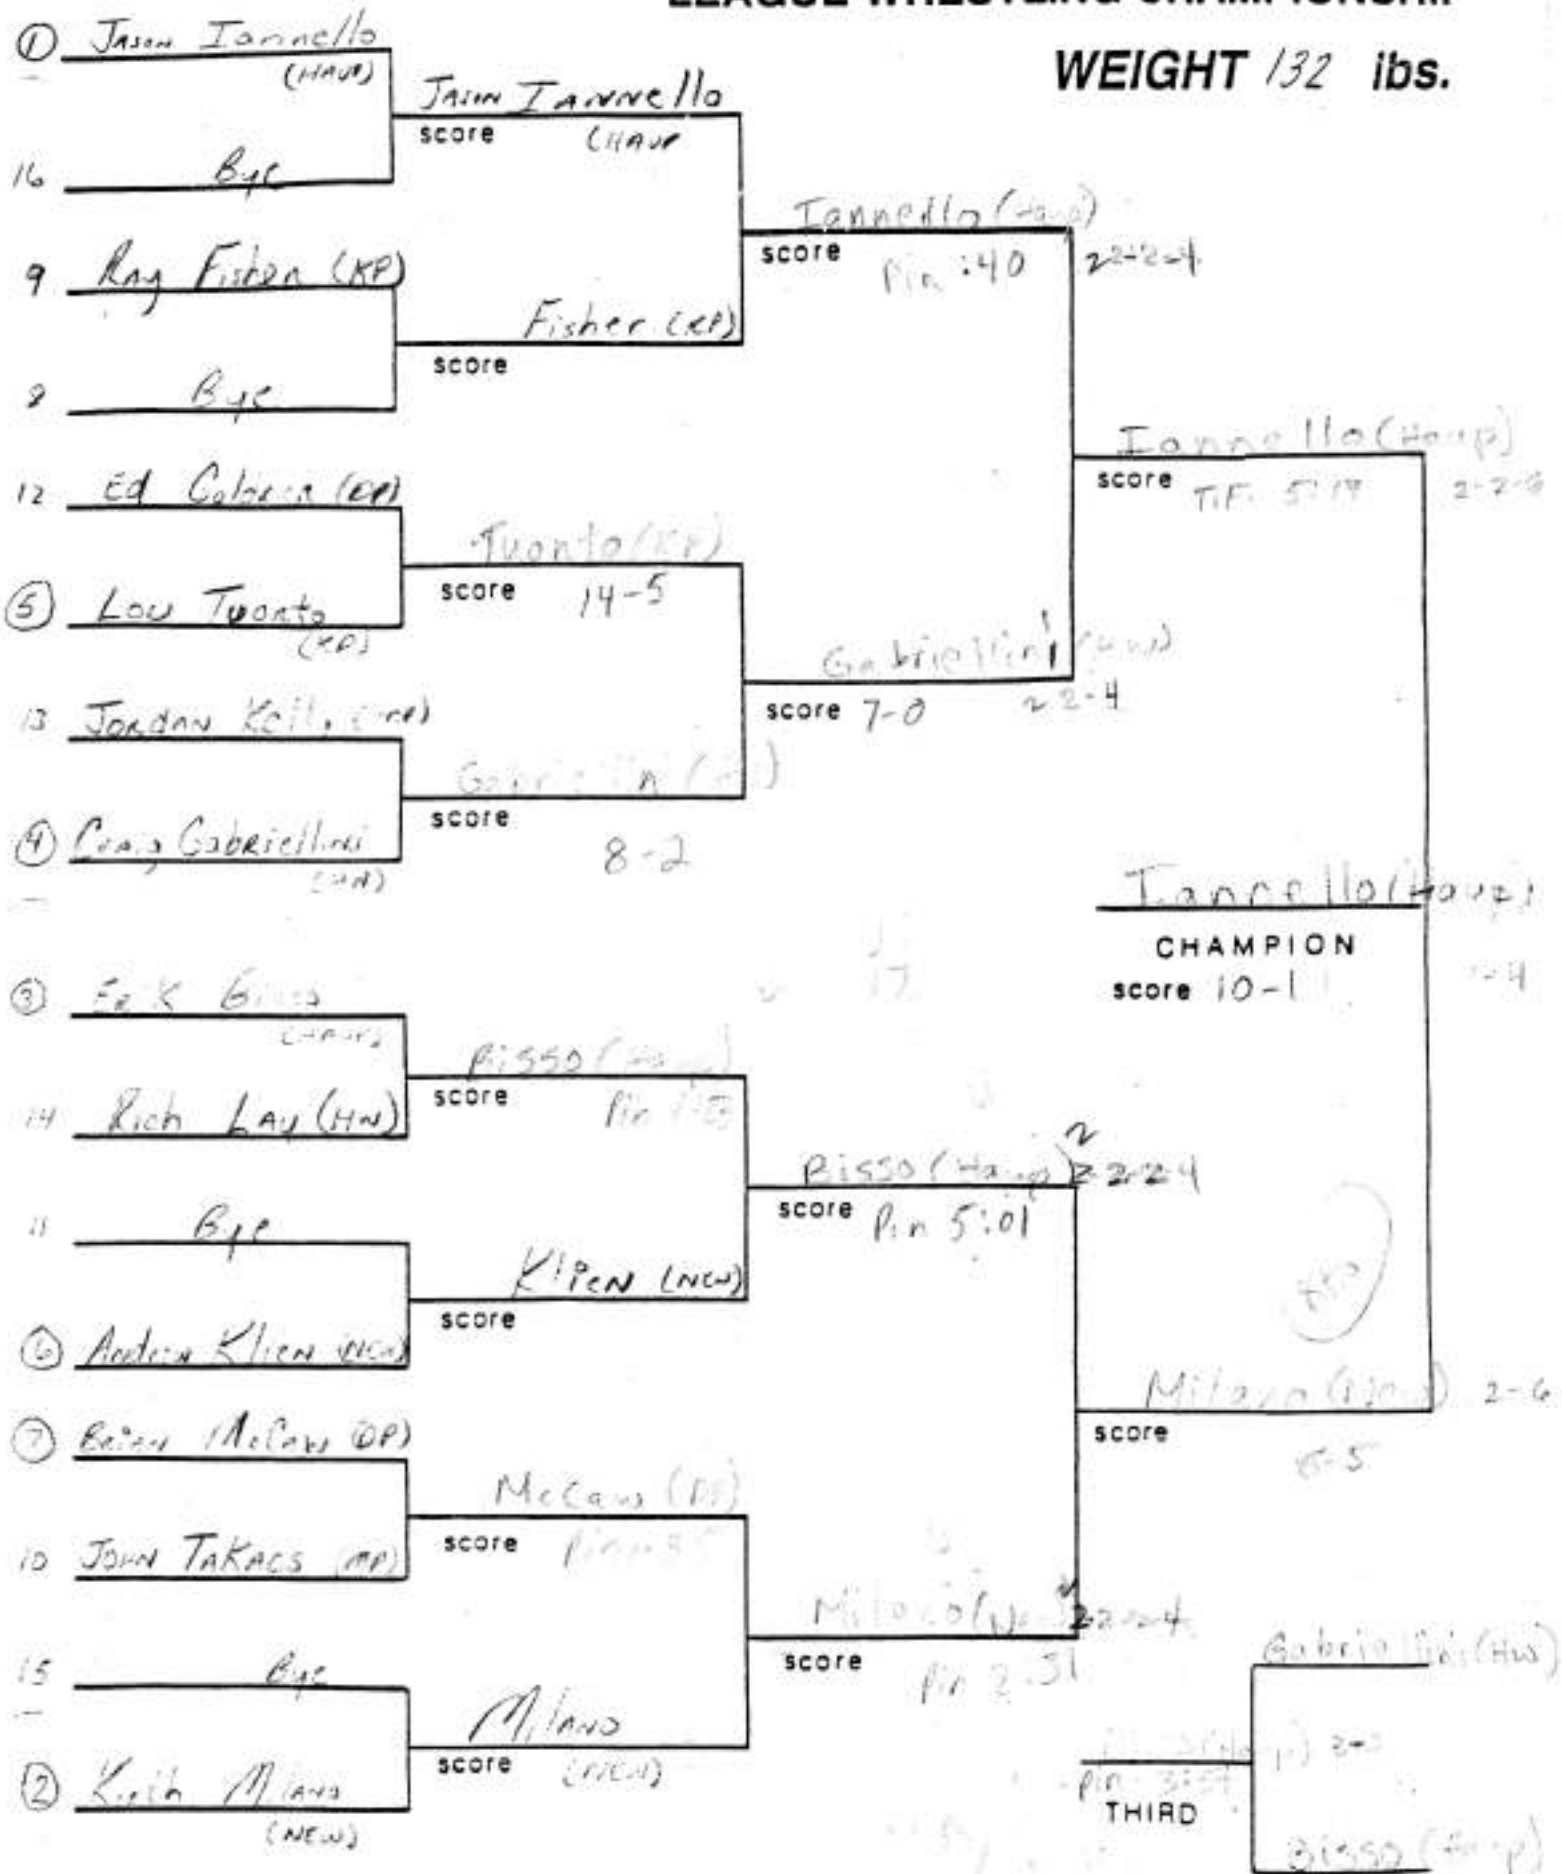

SECTION XI LEAGUE WRESTLING CHAMPIONSHIP

WEIGHT 91 lbs.

LEAGUE 4

SECTION XI LEAGUE WRESTLING CHAMPIONSHIP

WEIGHT 98 lbs.

SECTION XI LEAGUE WRESTLING CHAMPIONSHIP

WEIGHT 105 lbs.

SECTION XI LEAGUE WRESTLING CHAMPIONSHIP

WEIGHT 112 lbs.

SECTION XI LEAGUE WRESTLING CHAMPIONSHIP

WEIGHT 119 lbs.

! 100

SECTION XI LEAGUE WRESTLING CHAMPIONSHIP

WEIGHT 126 lbs.

SECTION XI LEAGUE WRESTLING CHAMPIONSHIP

WEIGHT 132 lbs.

SECTION XI LEAGUE WRESTLING CHAMPIONSHIP

WEIGHT 138 lbs.

SECTION XI LEAGUE WRESTLING CHAMPIONSHIP

WEIGHT 145 lbs.

SECTION XI LEAGUE WRESTLING CHAMPIONSHIP

WEIGHT 155 lbs.

SECTION XI LEAGUE WRESTLING CHAMPIONSHIP

WEIGHT 167 lbs.

SECTION XI
LEAGUE WRESTLING CHAMPIONSHIP

WEIGHT 177 lbs.

SECTION XI
LEAGUE WRESTLING CHAMPIONSHIP

WEIGHT 215 lbs.

SECTION XI LEAGUE WRESTLING CHAMPIONSHIP

WEIGHT 250 lbs.