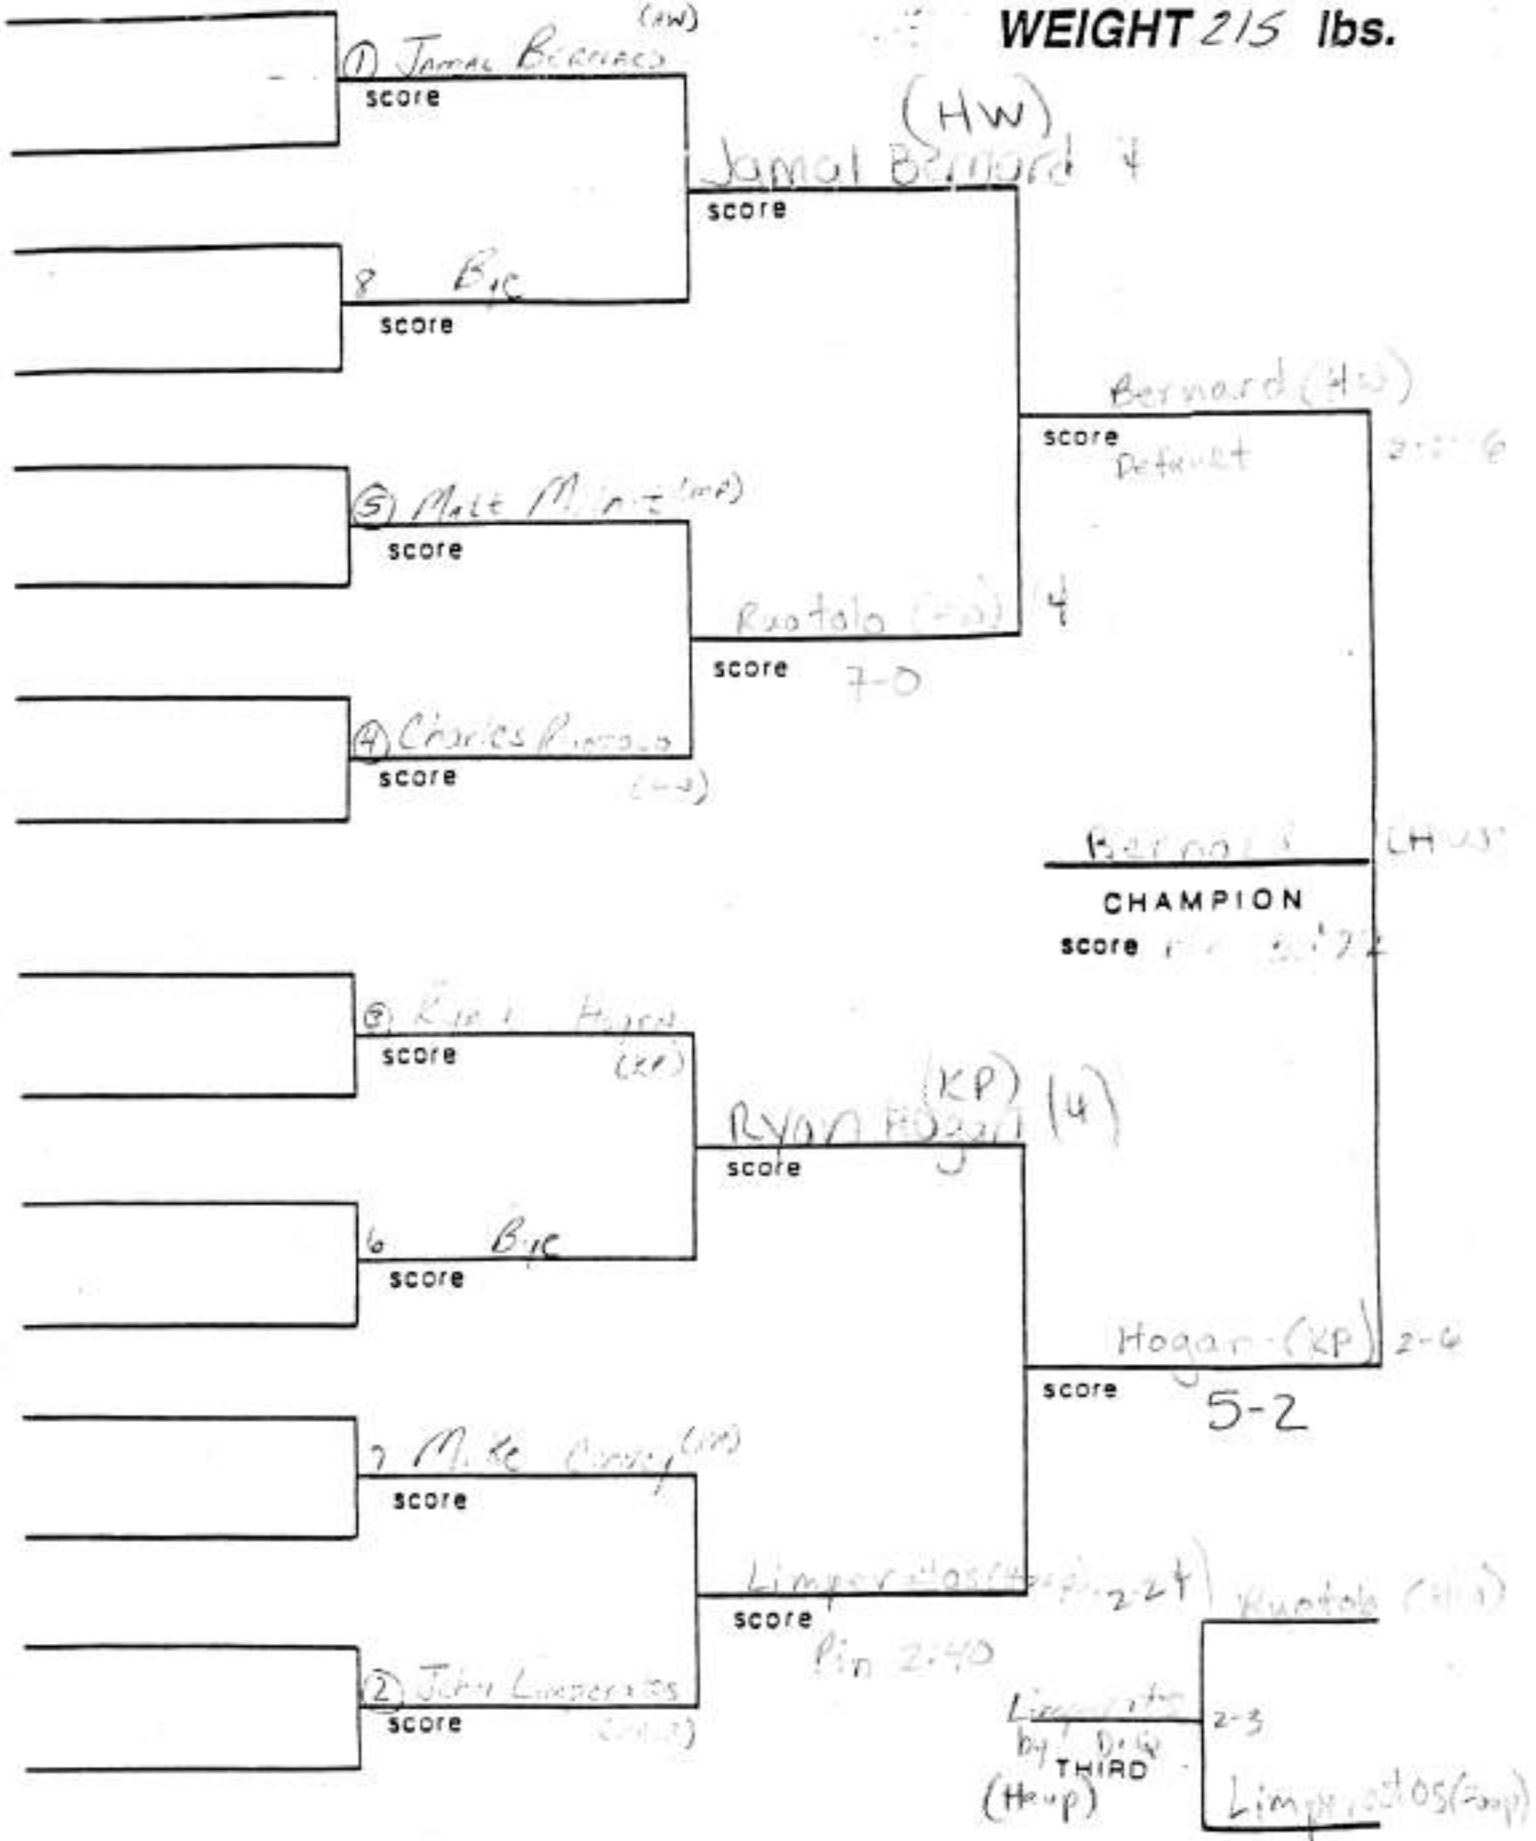

SECTION XI LEAGUE WRESTLING CHAMPIONSHIP

WEIGHT 91 lbs.

LEAGUE 4

SECTION XI LEAGUE WRESTLING CHAMPIONSHIP

WEIGHT 98 lbs.

SECTION XI LEAGUE WRESTLING CHAMPIONSHIP

WEIGHT 105 lbs.

SECTION XI LEAGUE WRESTLING CHAMPIONSHIP

WEIGHT 112 lbs.

SECTION XI LEAGUE WRESTLING CHAMPIONSHIP

WEIGHT 119 lbs.

! 100

SECTION XI LEAGUE WRESTLING CHAMPIONSHIP

WEIGHT 126 lbs.

SECTION XI LEAGUE WRESTLING CHAMPIONSHIP

WEIGHT 132 lbs.

SECTION XI LEAGUE WRESTLING CHAMPIONSHIP

WEIGHT 138 lbs.

SECTION XI LEAGUE WRESTLING CHAMPIONSHIP

WEIGHT 145 lbs.

SECTION XI LEAGUE WRESTLING CHAMPIONSHIP

WEIGHT 155 lbs.

SECTION XI LEAGUE WRESTLING CHAMPIONSHIP

WEIGHT 167 lbs.

SECTION XI
LEAGUE WRESTLING CHAMPIONSHIP

WEIGHT 177 lbs.

SECTION XI
LEAGUE WRESTLING CHAMPIONSHIP

WEIGHT 215 lbs.

SECTION XI LEAGUE WRESTLING CHAMPIONSHIP

WEIGHT 250 lbs.