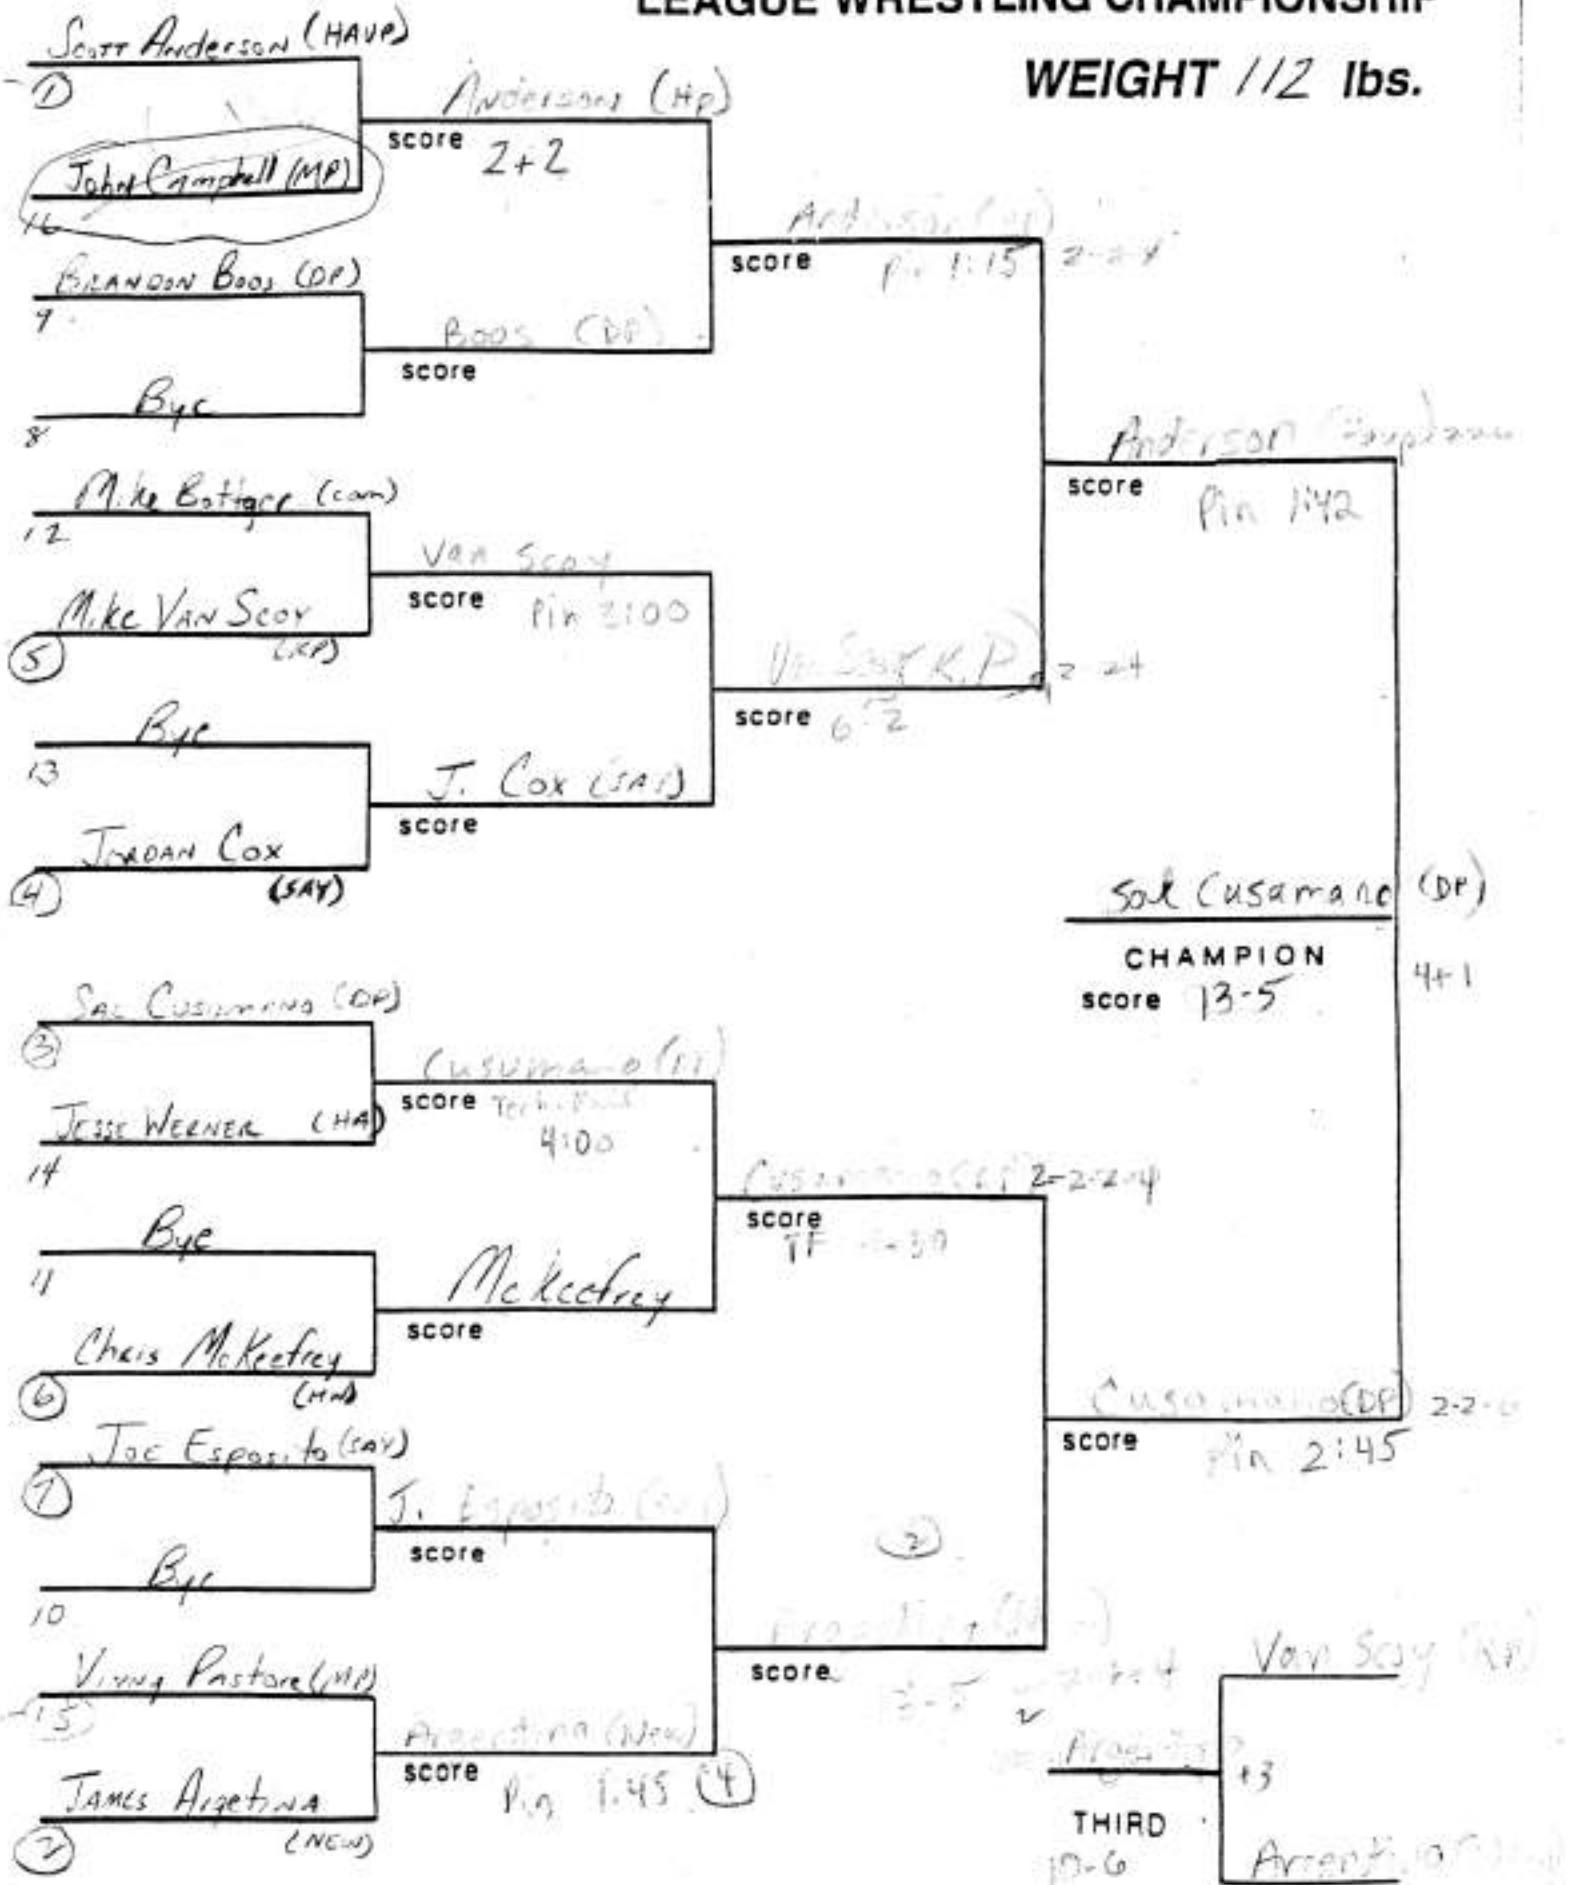

SECTION XI LEAGUE WRESTLING CHAMPIONSHIP

WEIGHT 91 lbs.

LEAGUE 4

SECTION XI LEAGUE WRESTLING CHAMPIONSHIP

WEIGHT 98 lbs.

SECTION XI LEAGUE WRESTLING CHAMPIONSHIP

WEIGHT 105 lbs.

SECTION XI LEAGUE WRESTLING CHAMPIONSHIP

WEIGHT 112 lbs.

SECTION XI LEAGUE WRESTLING CHAMPIONSHIP

WEIGHT 119 lbs.

! 100

SECTION XI LEAGUE WRESTLING CHAMPIONSHIP

WEIGHT 126 lbs.

SECTION XI LEAGUE WRESTLING CHAMPIONSHIP

WEIGHT 132 lbs.

SECTION XI LEAGUE WRESTLING CHAMPIONSHIP

WEIGHT 138 lbs.

SECTION XI LEAGUE WRESTLING CHAMPIONSHIP

WEIGHT 145 lbs.

SECTION XI LEAGUE WRESTLING CHAMPIONSHIP

WEIGHT 155 lbs.

SECTION XI LEAGUE WRESTLING CHAMPIONSHIP

WEIGHT 167 lbs.

SECTION XI
LEAGUE WRESTLING CHAMPIONSHIP

WEIGHT 177 lbs.

SECTION XI
LEAGUE WRESTLING CHAMPIONSHIP

WEIGHT 215 lbs.

SECTION XI LEAGUE WRESTLING CHAMPIONSHIP

WEIGHT 250 lbs.