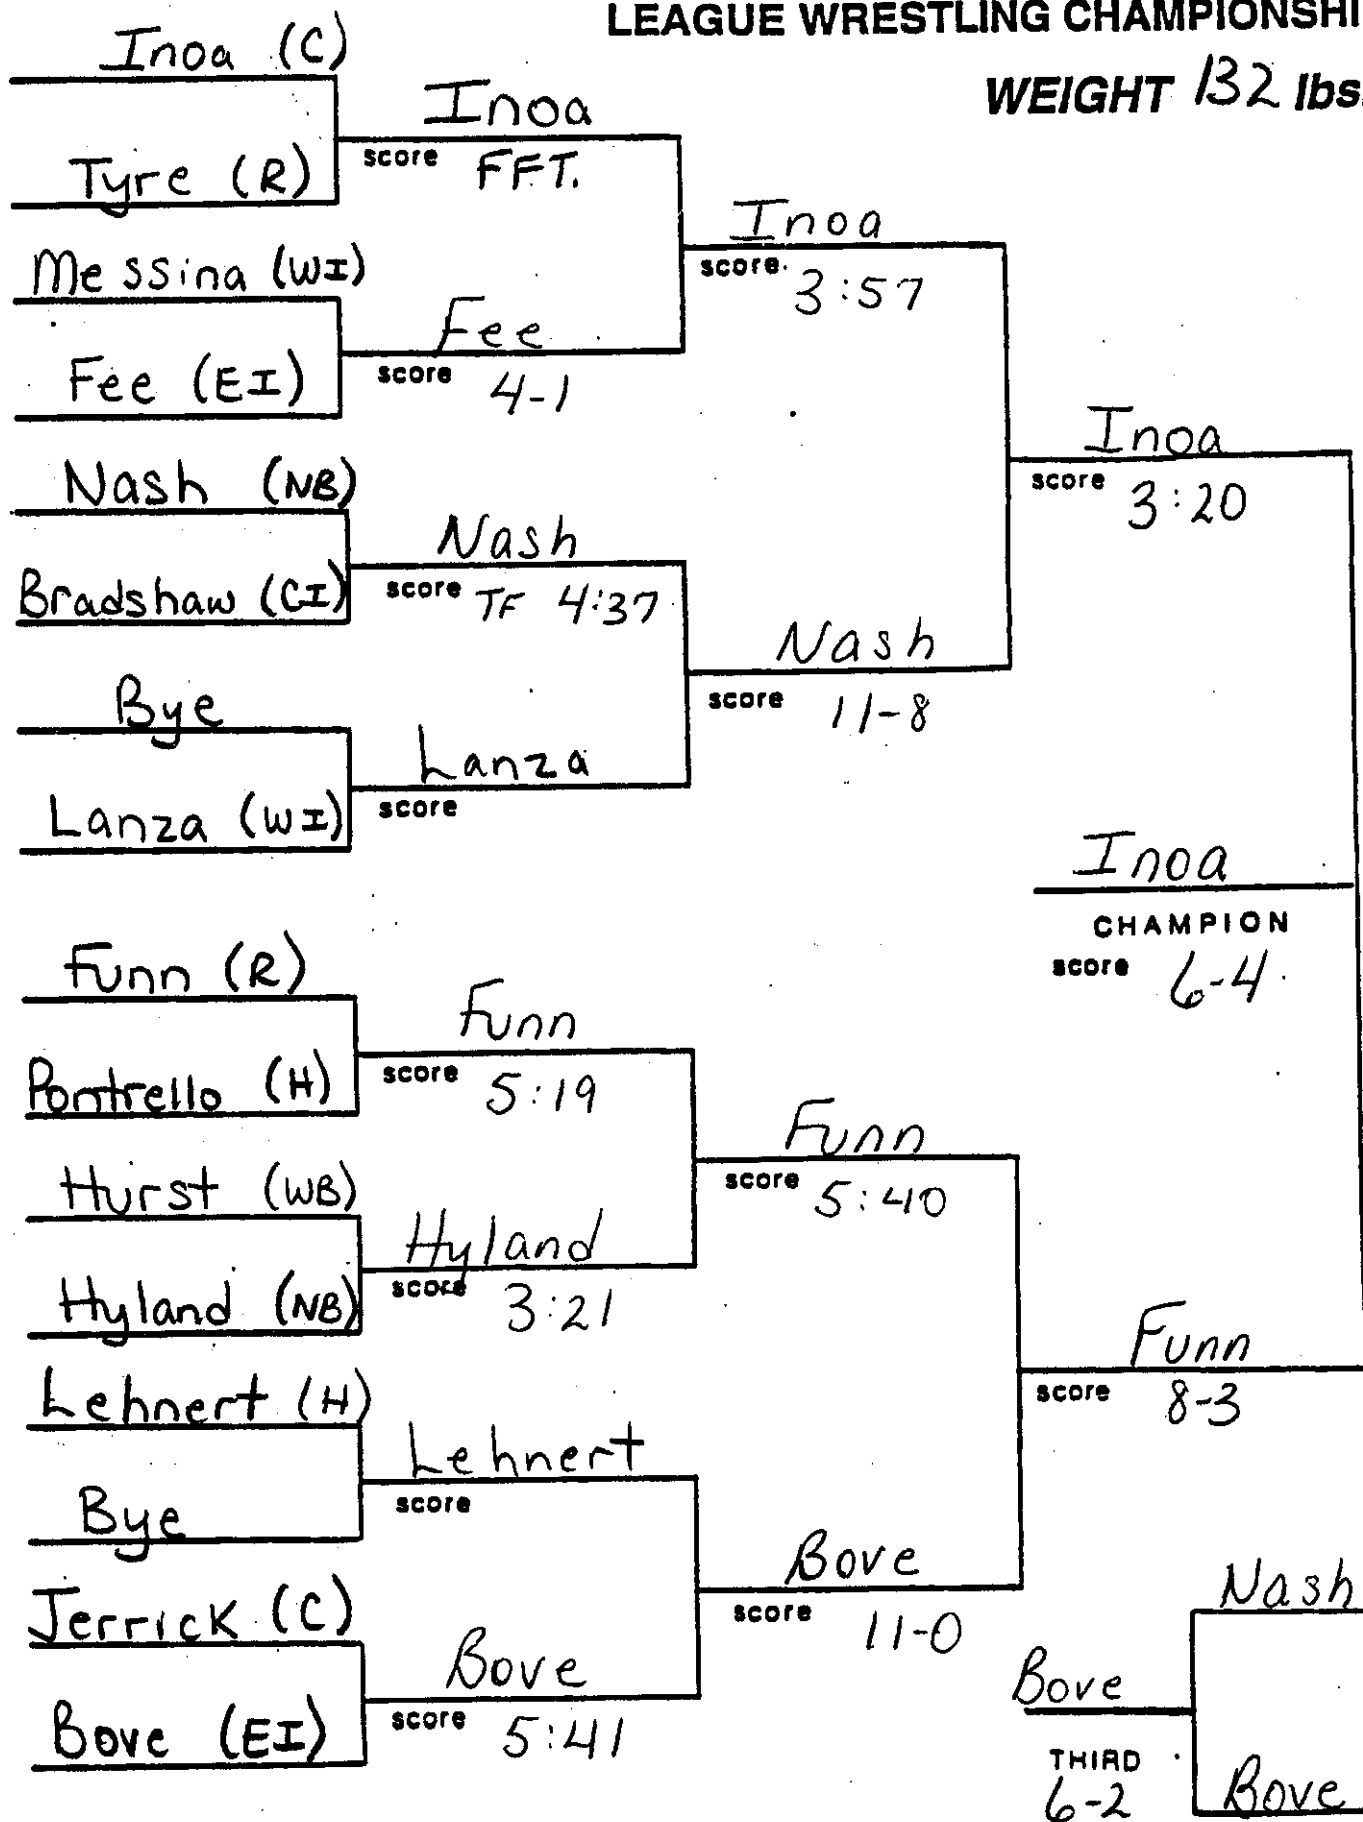

**SECTION XI  
LEAGUE WRESTLING CHAMPIONSHIP**

**WEIGHT 91 lbs.**

SECTION XI  
LEAGUE WRESTLING CHAMPIONSHIP

WEIGHT 98 lbs.

SECTION XI  
LEAGUE WRESTLING CHAMPIONSHIP

WEIGHT 105 lbs.

A. Bonilla (H)

Vasquez

**WEIGHT 119 lbs.**

**SECTION XI  
LEAGUE WRESTLING CHAMPIONSHIP**

**WEIGHT 126 lbs.**

SECTION XI  
LEAGUE WRESTLING CHAMPIONSHIP

WEIGHT 132 lbs.

**SECTION XI**  
**LEAGUE WRESTLING CHAMPIONSHIP**  
**WEIGHT 138 lbs.**