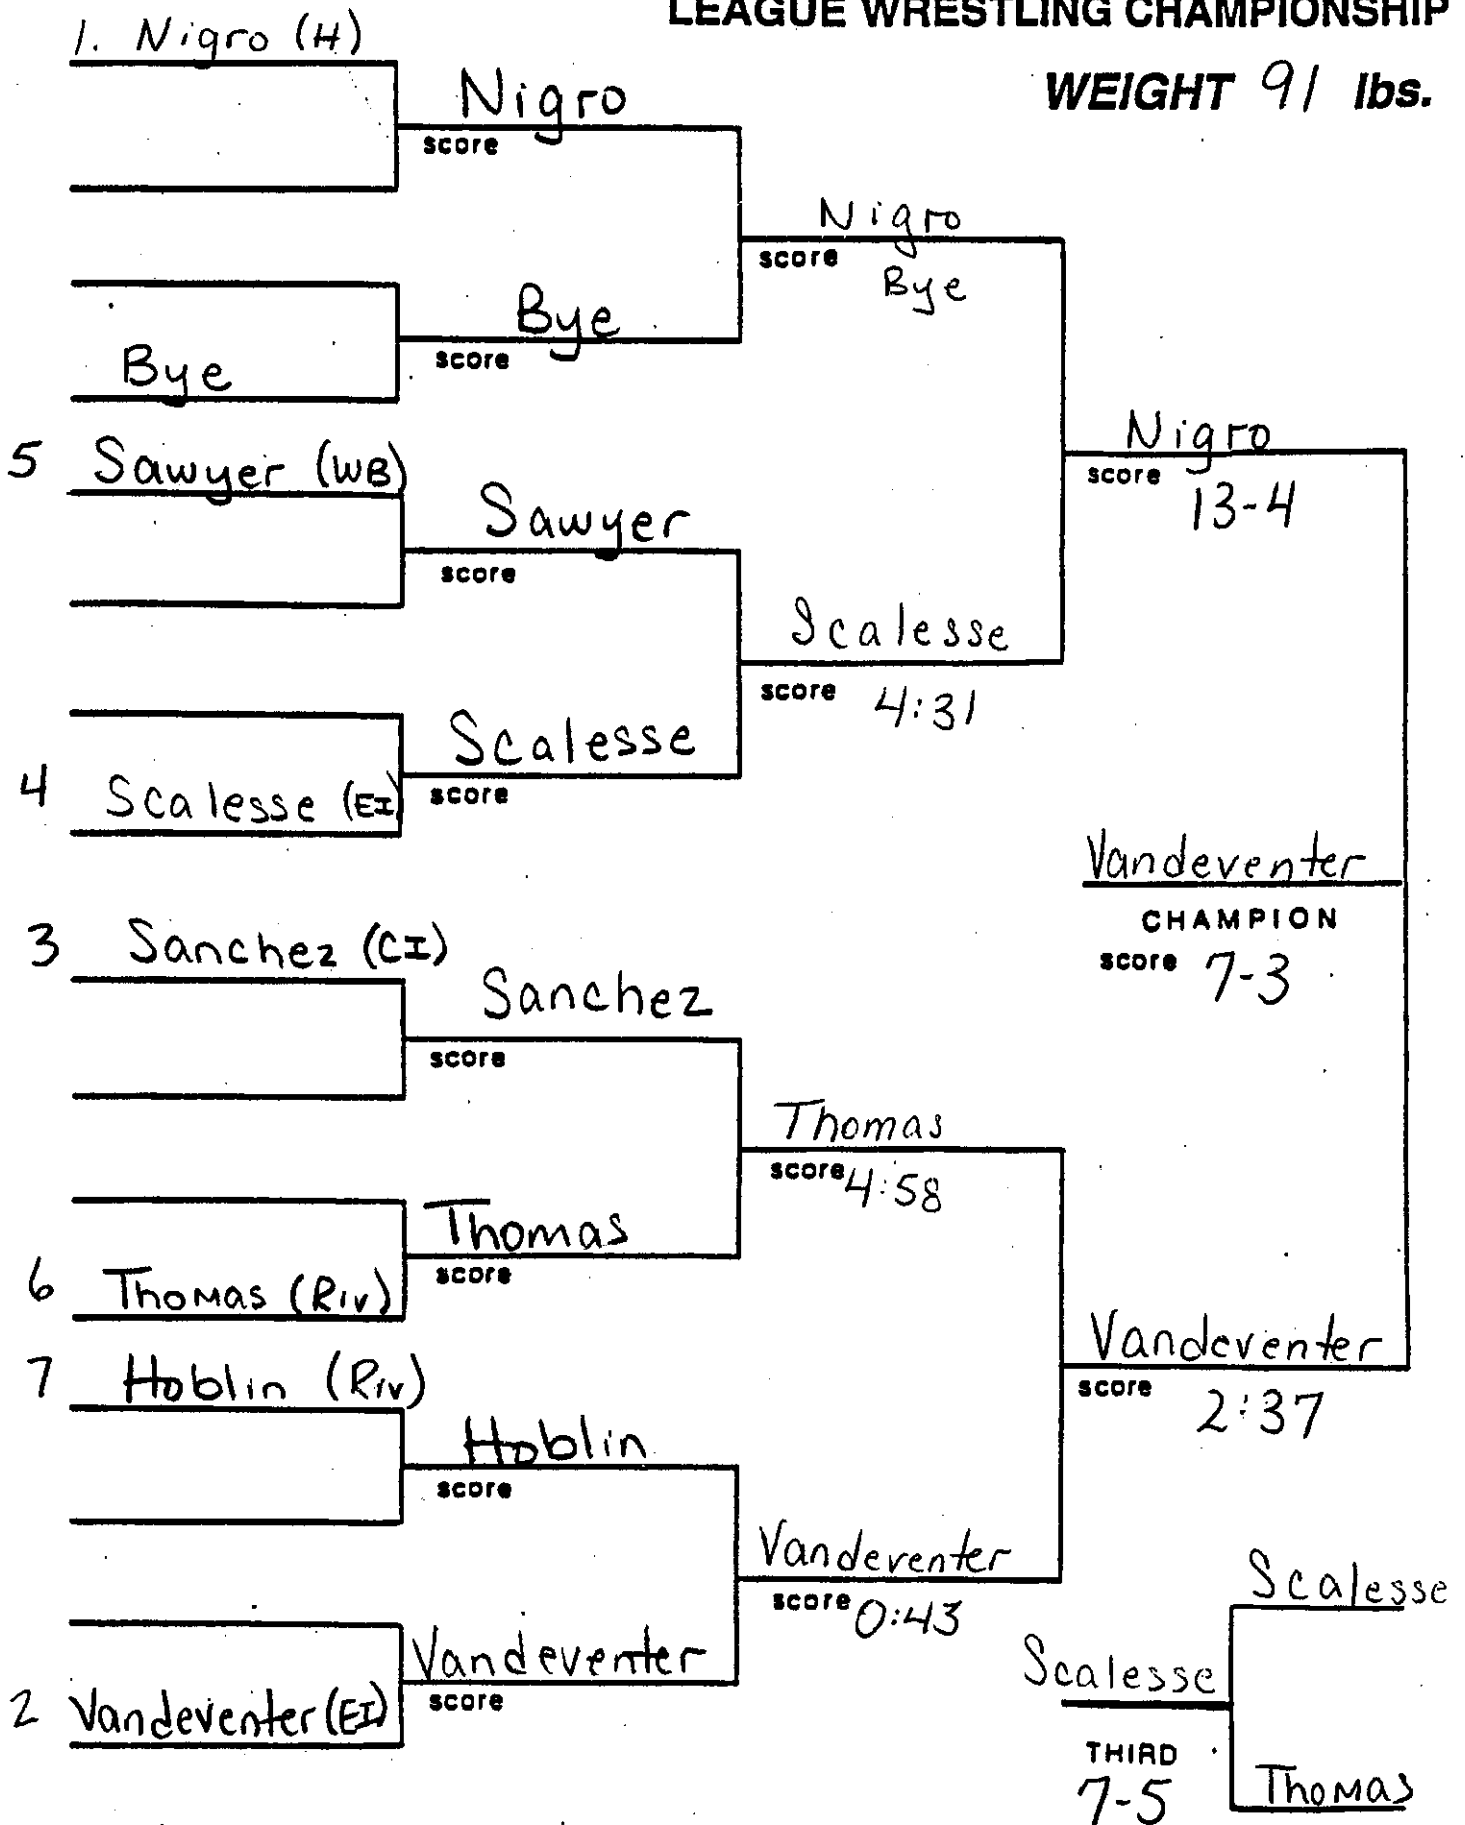

**SECTION XI  
LEAGUE WRESTLING CHAMPIONSHIP**

**WEIGHT 91 lbs.**

SECTION XI  
LEAGUE WRESTLING CHAMPIONSHIP

WEIGHT 98 lbs.

SECTION XI  
LEAGUE WRESTLING CHAMPIONSHIP

WEIGHT 105 lbs.

A. Bonilla (H)

Vasquez