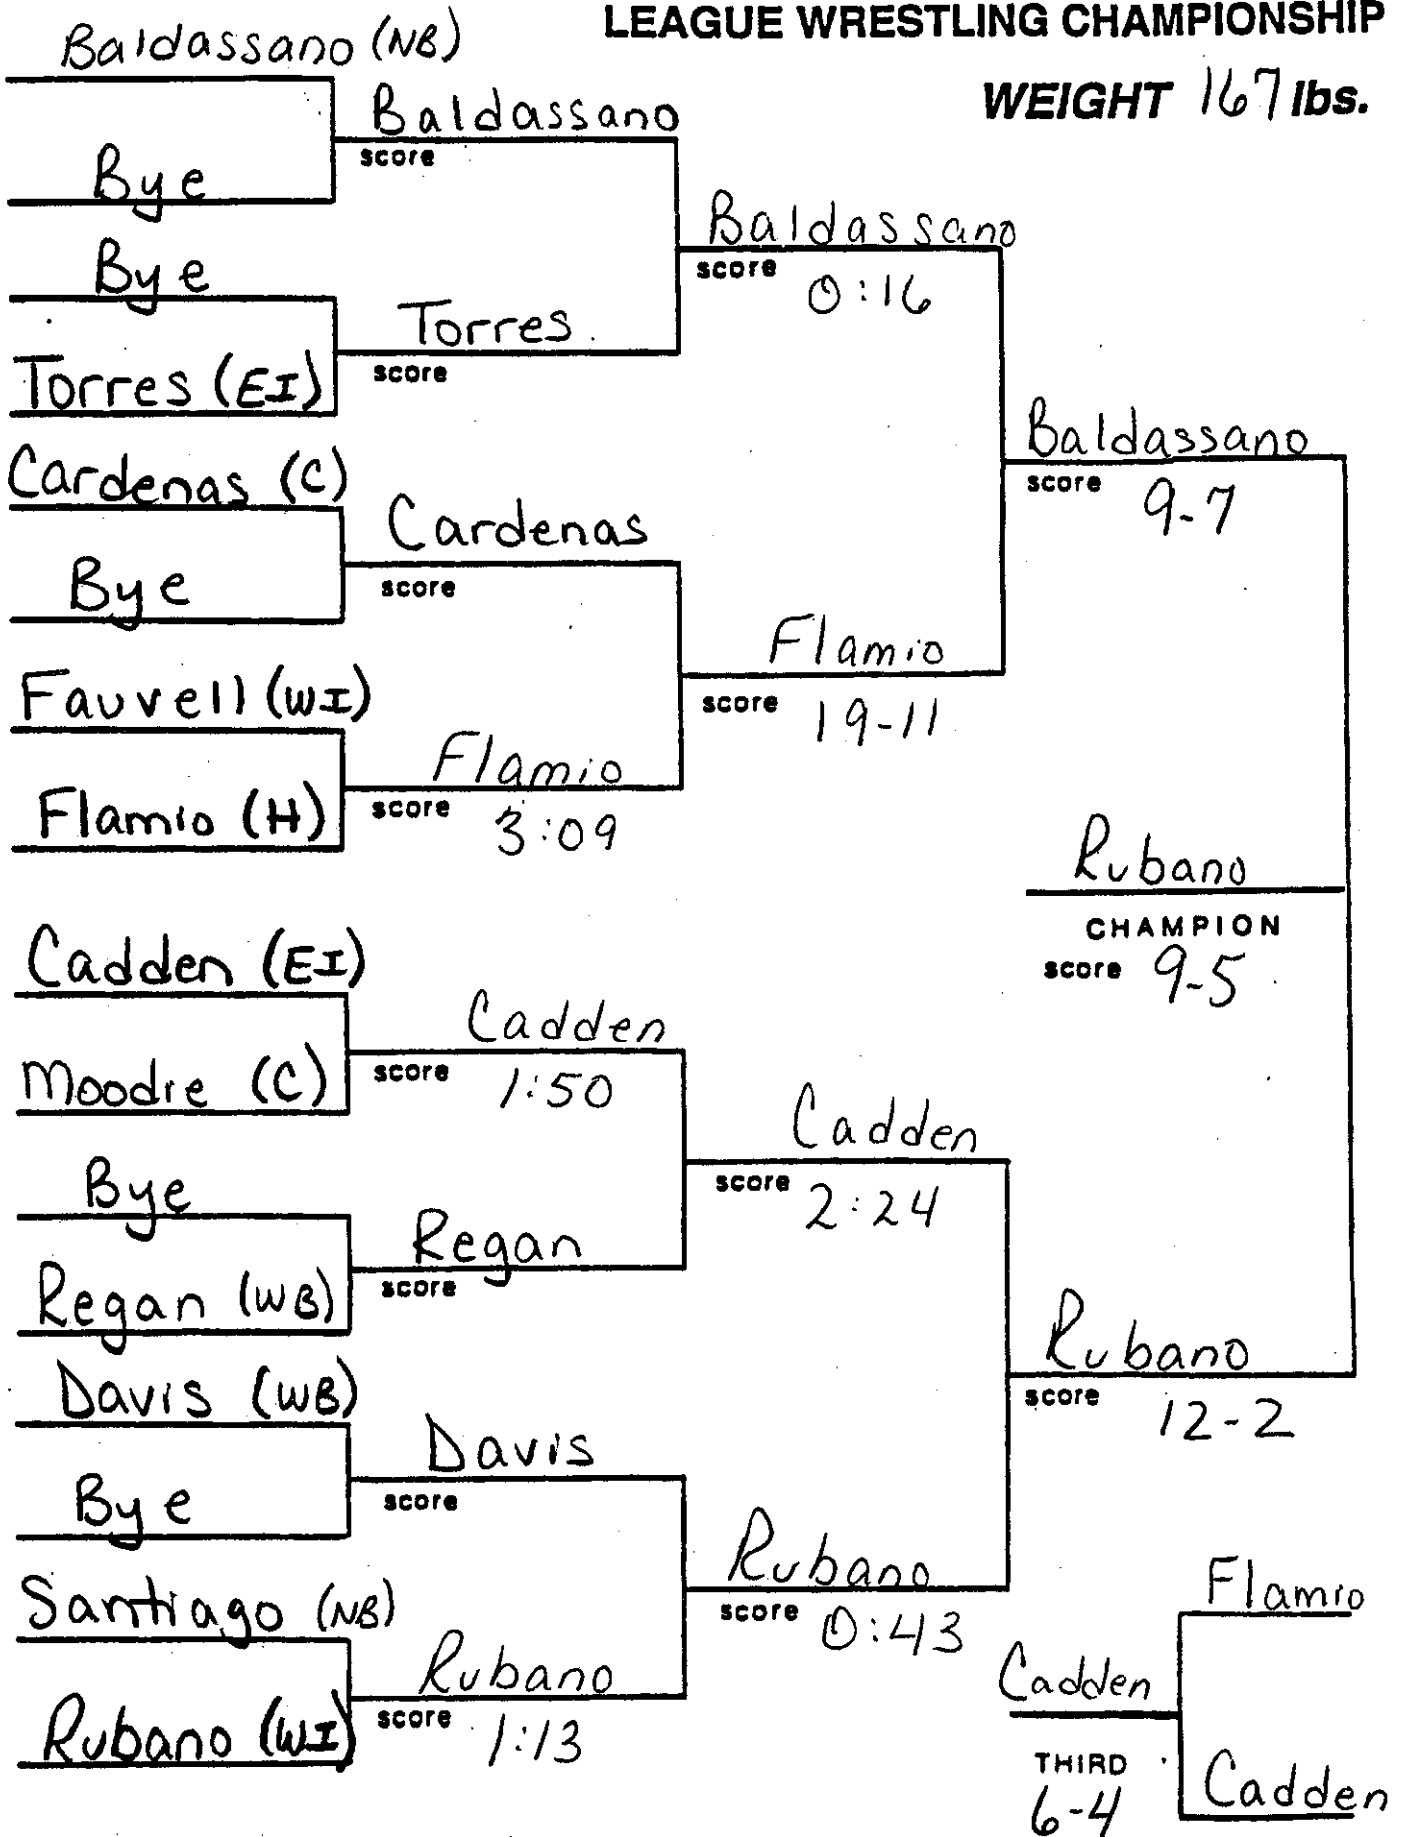

SECTION XI
LEAGUE WRESTLING CHAMPIONSHIP

WEIGHT 167 lbs.