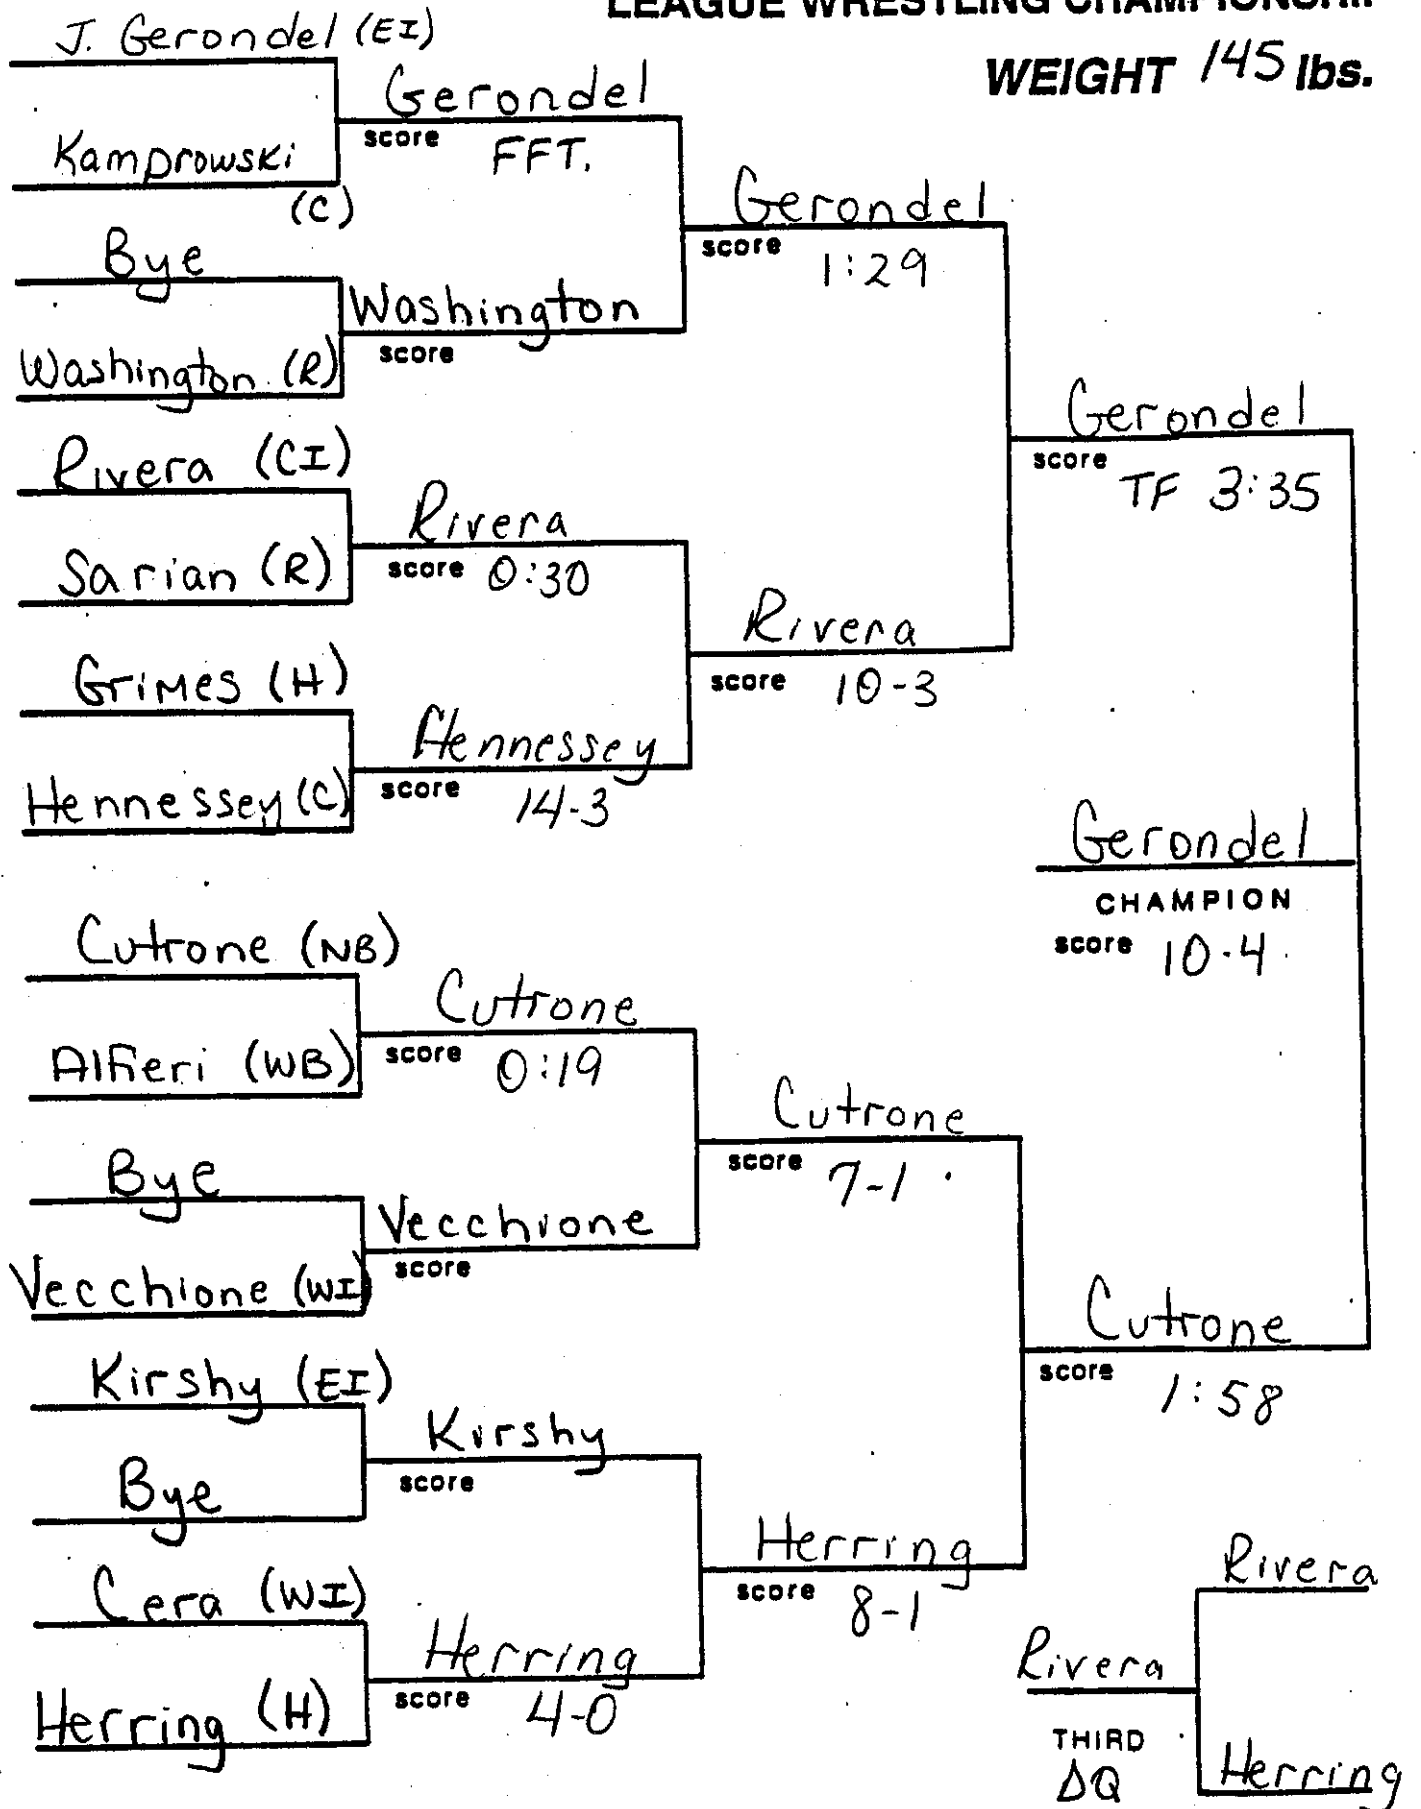

SECTION XI
LEAGUE WRESTLING CHAMPIONSHIP

WEIGHT 145 lbs.