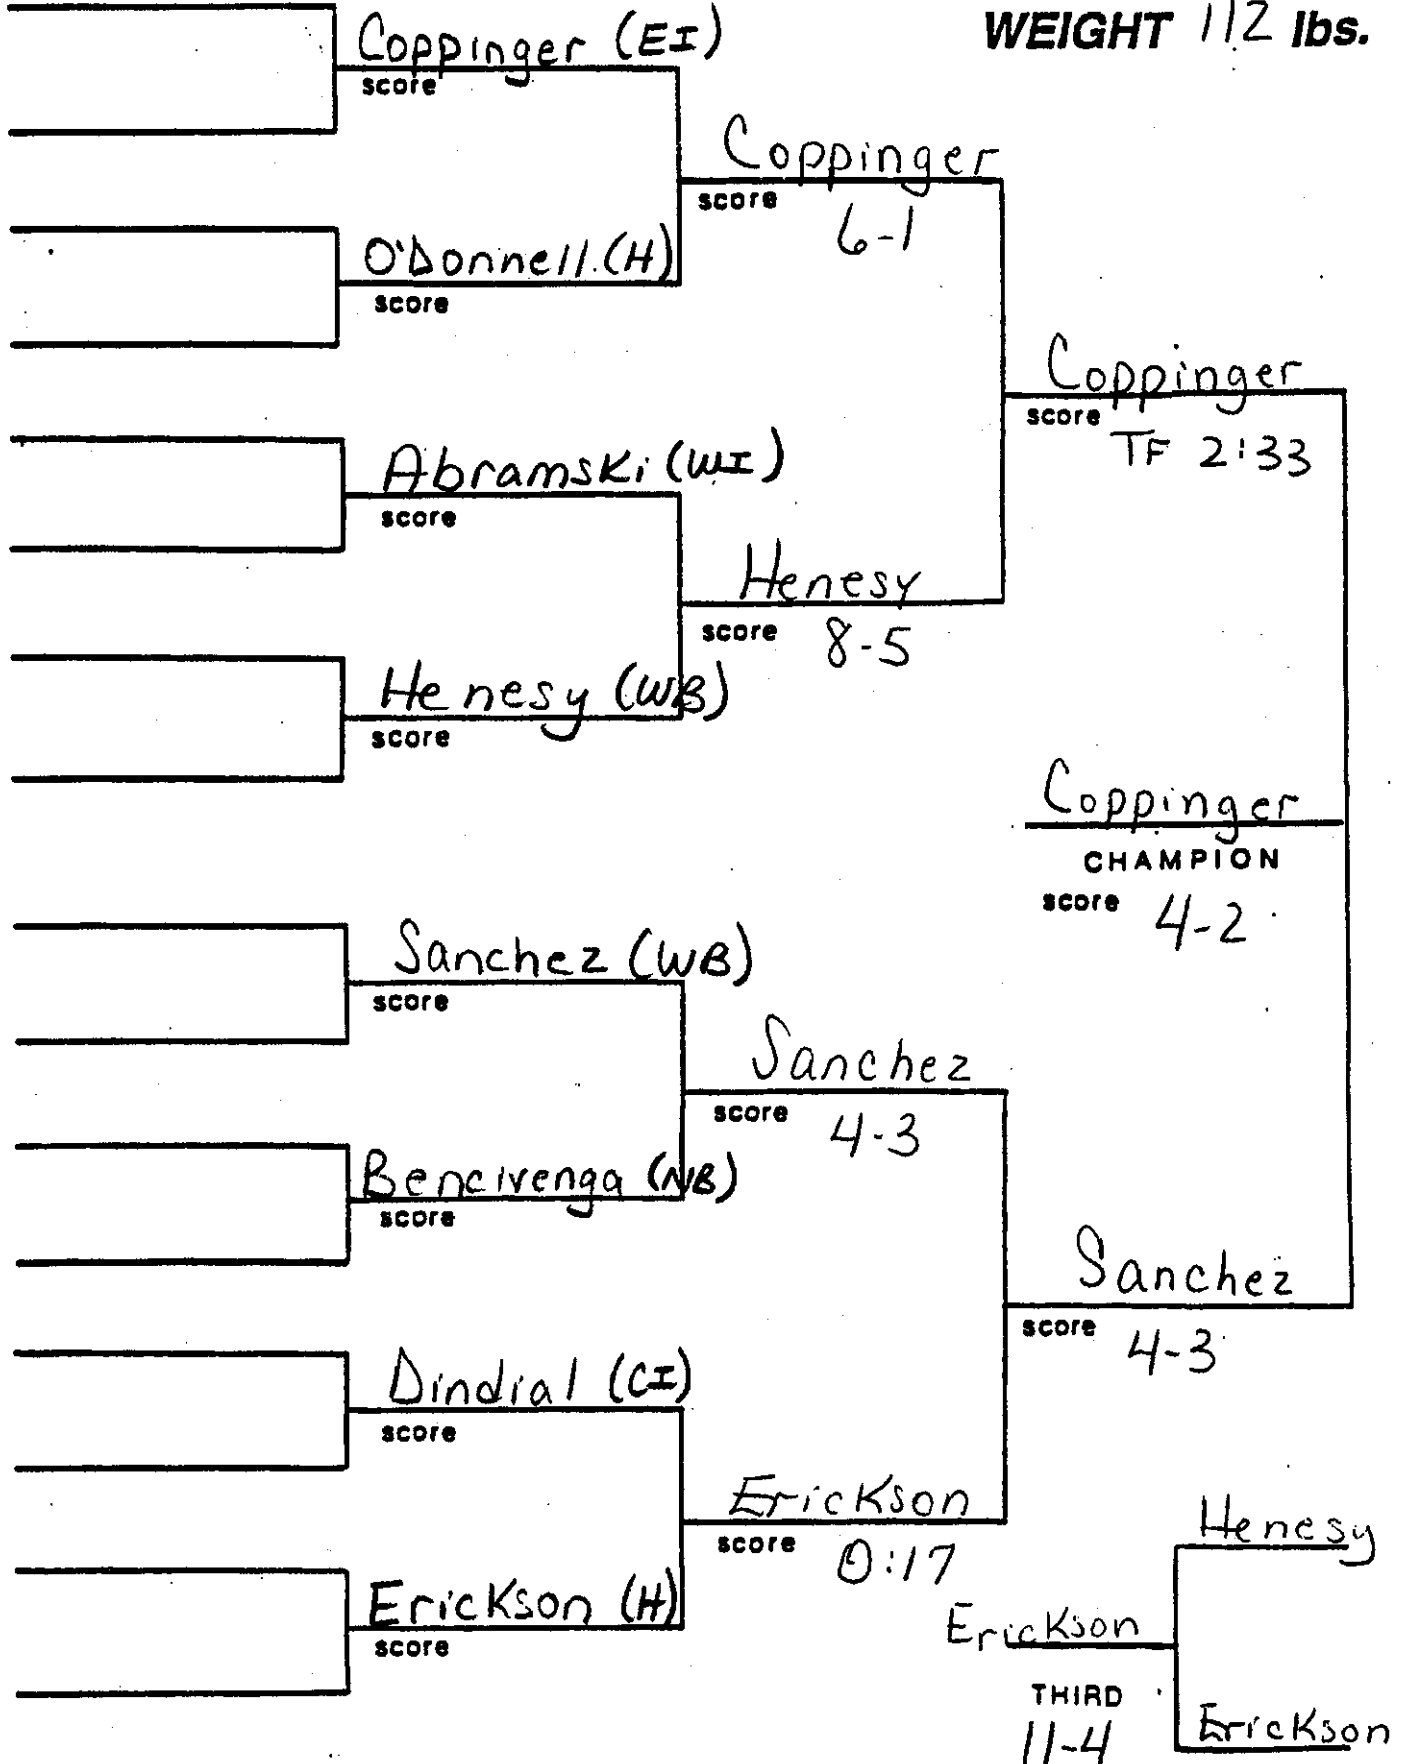

Liu

Liu  
score 7-4

Liu (WI)

score

Hurst  
THIRD  
6-1  
Liu

SECTION XI  
LEAGUE WRESTLING CHAMPIONSHIP

WEIGHT 112 lbs.

**SECTION XI  
LEAGUE WRESTLING CHAMPIONSHIP**