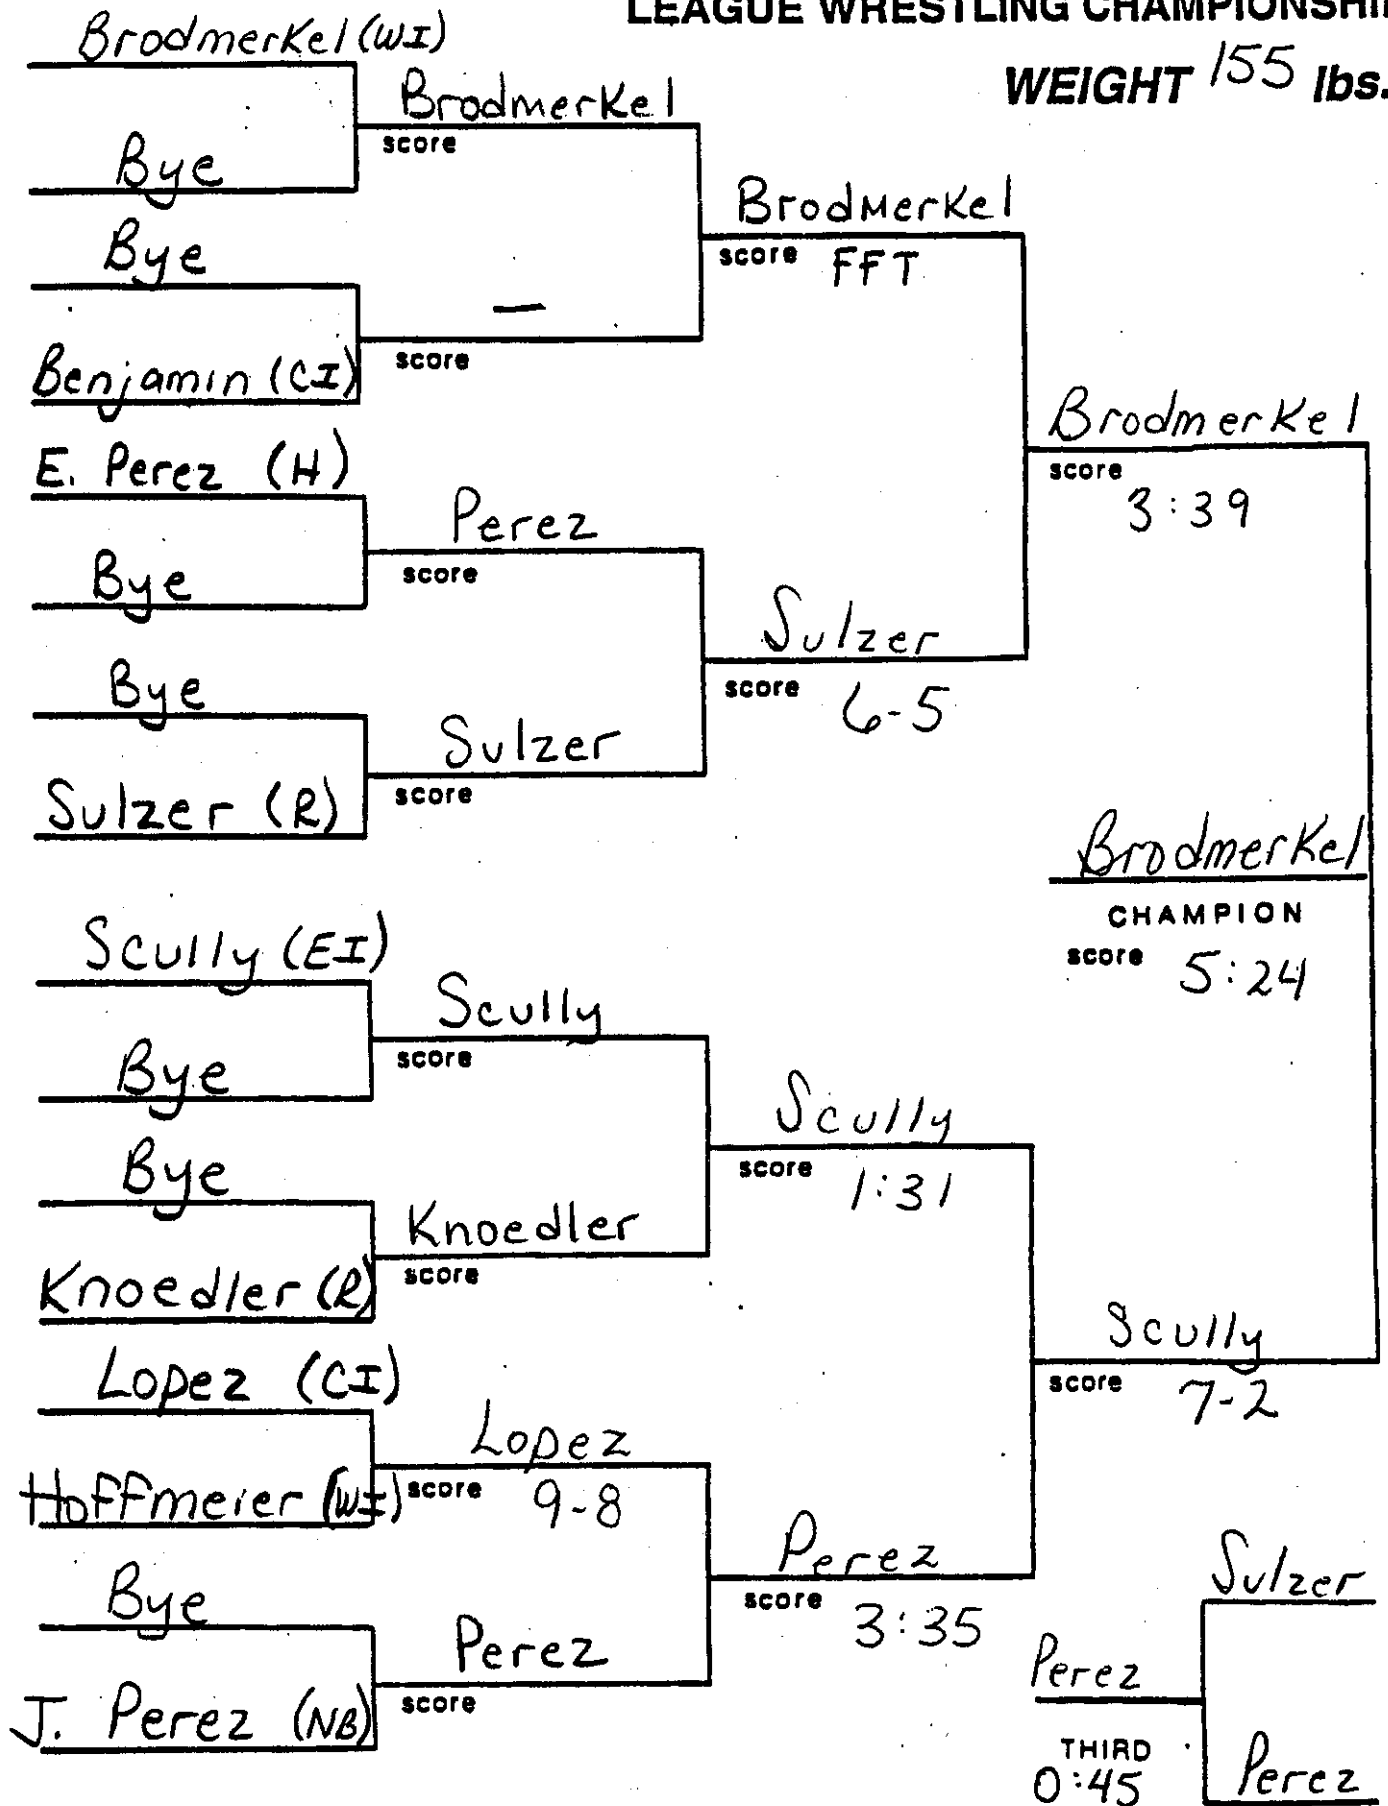

SECTION XI
LEAGUE WRESTLING CHAMPIONSHIP

WEIGHT 155 lbs.