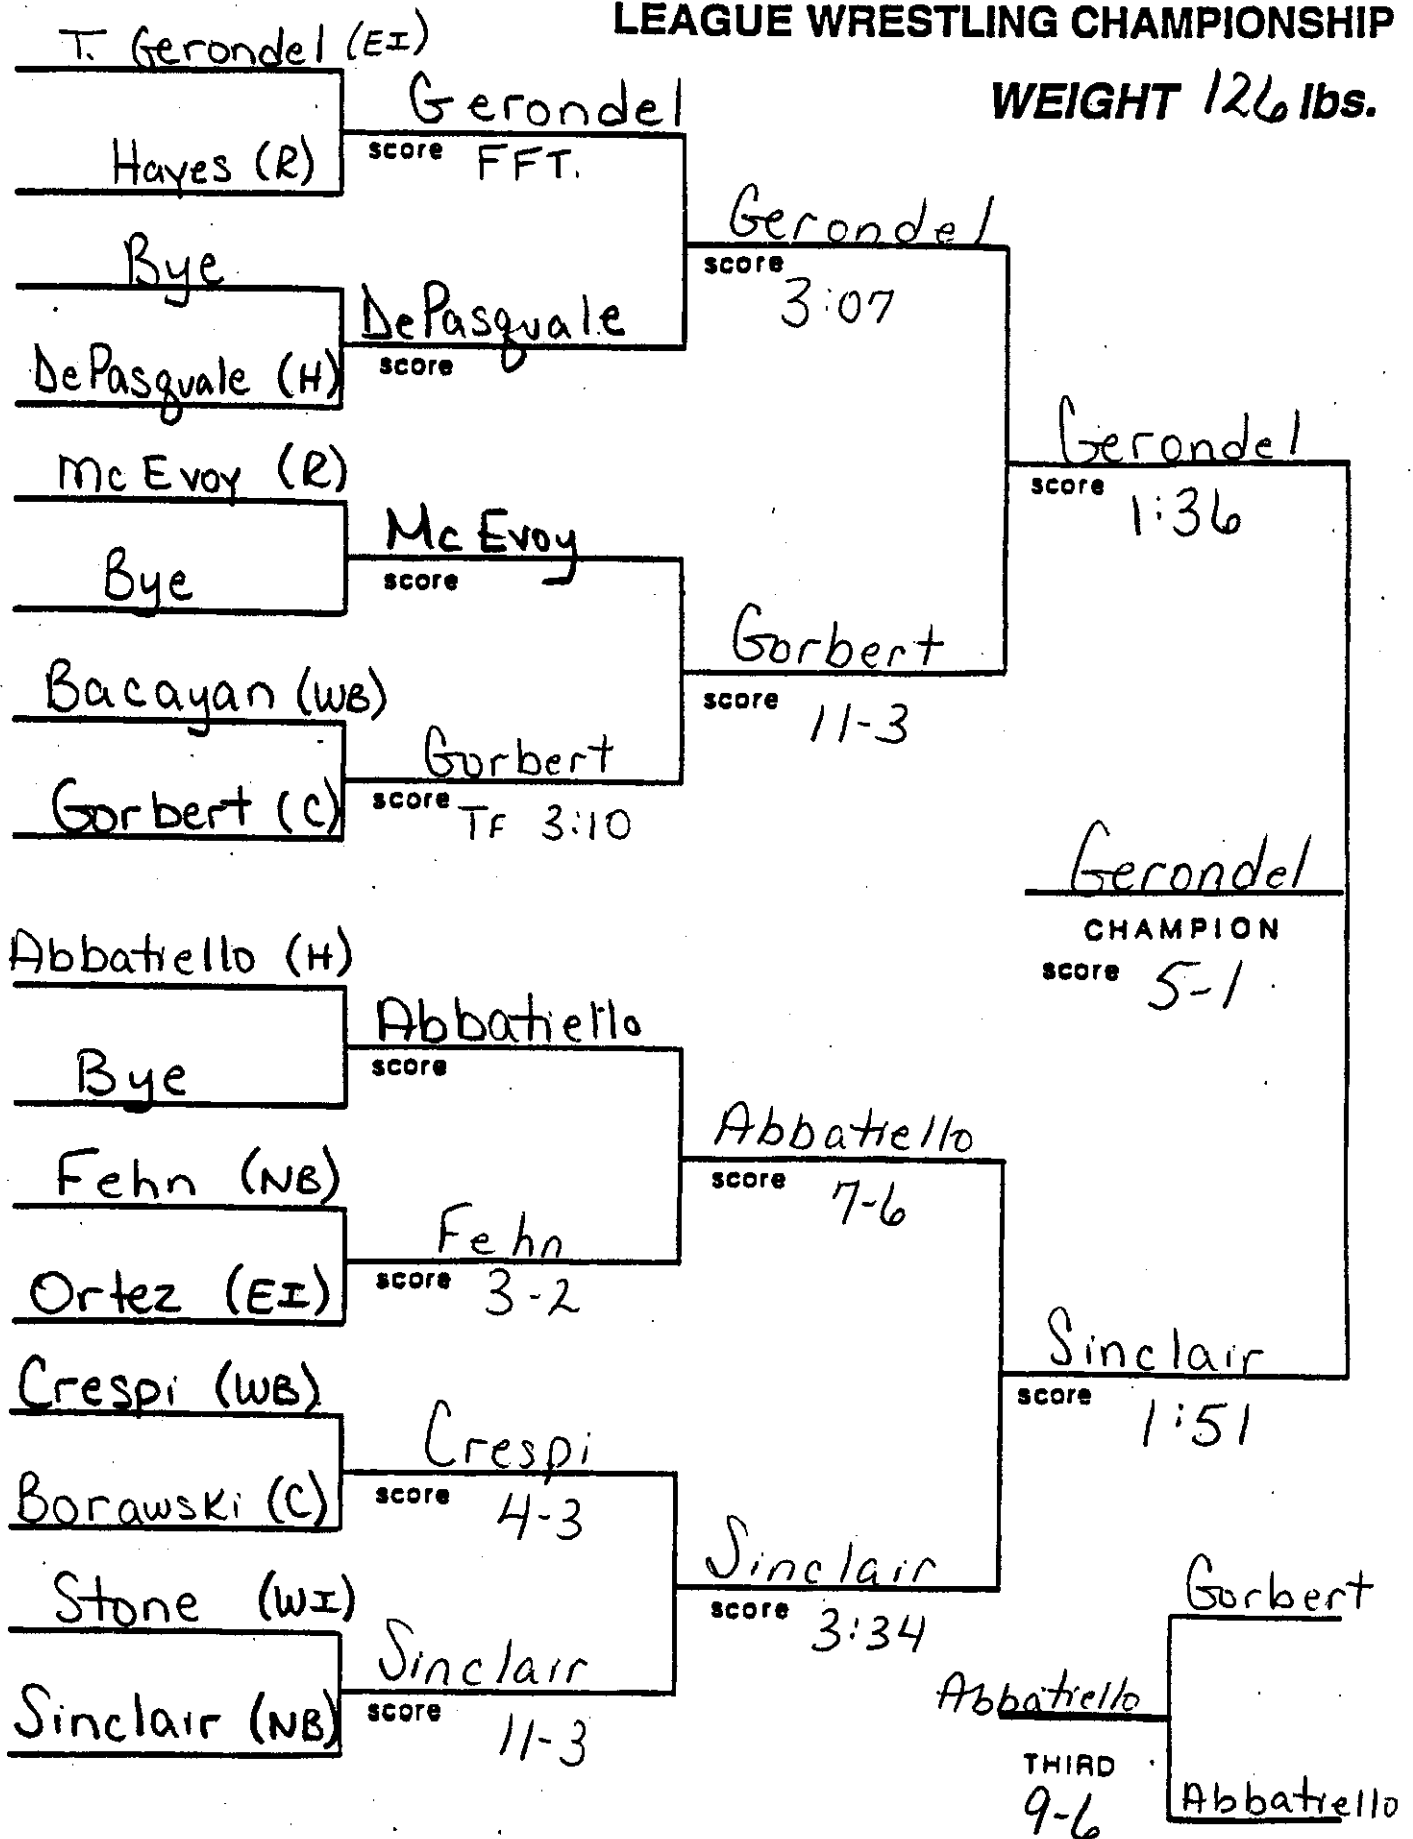

**SECTION XI
LEAGUE WRESTLING CHAMPIONSHIP**

WEIGHT 126 lbs.