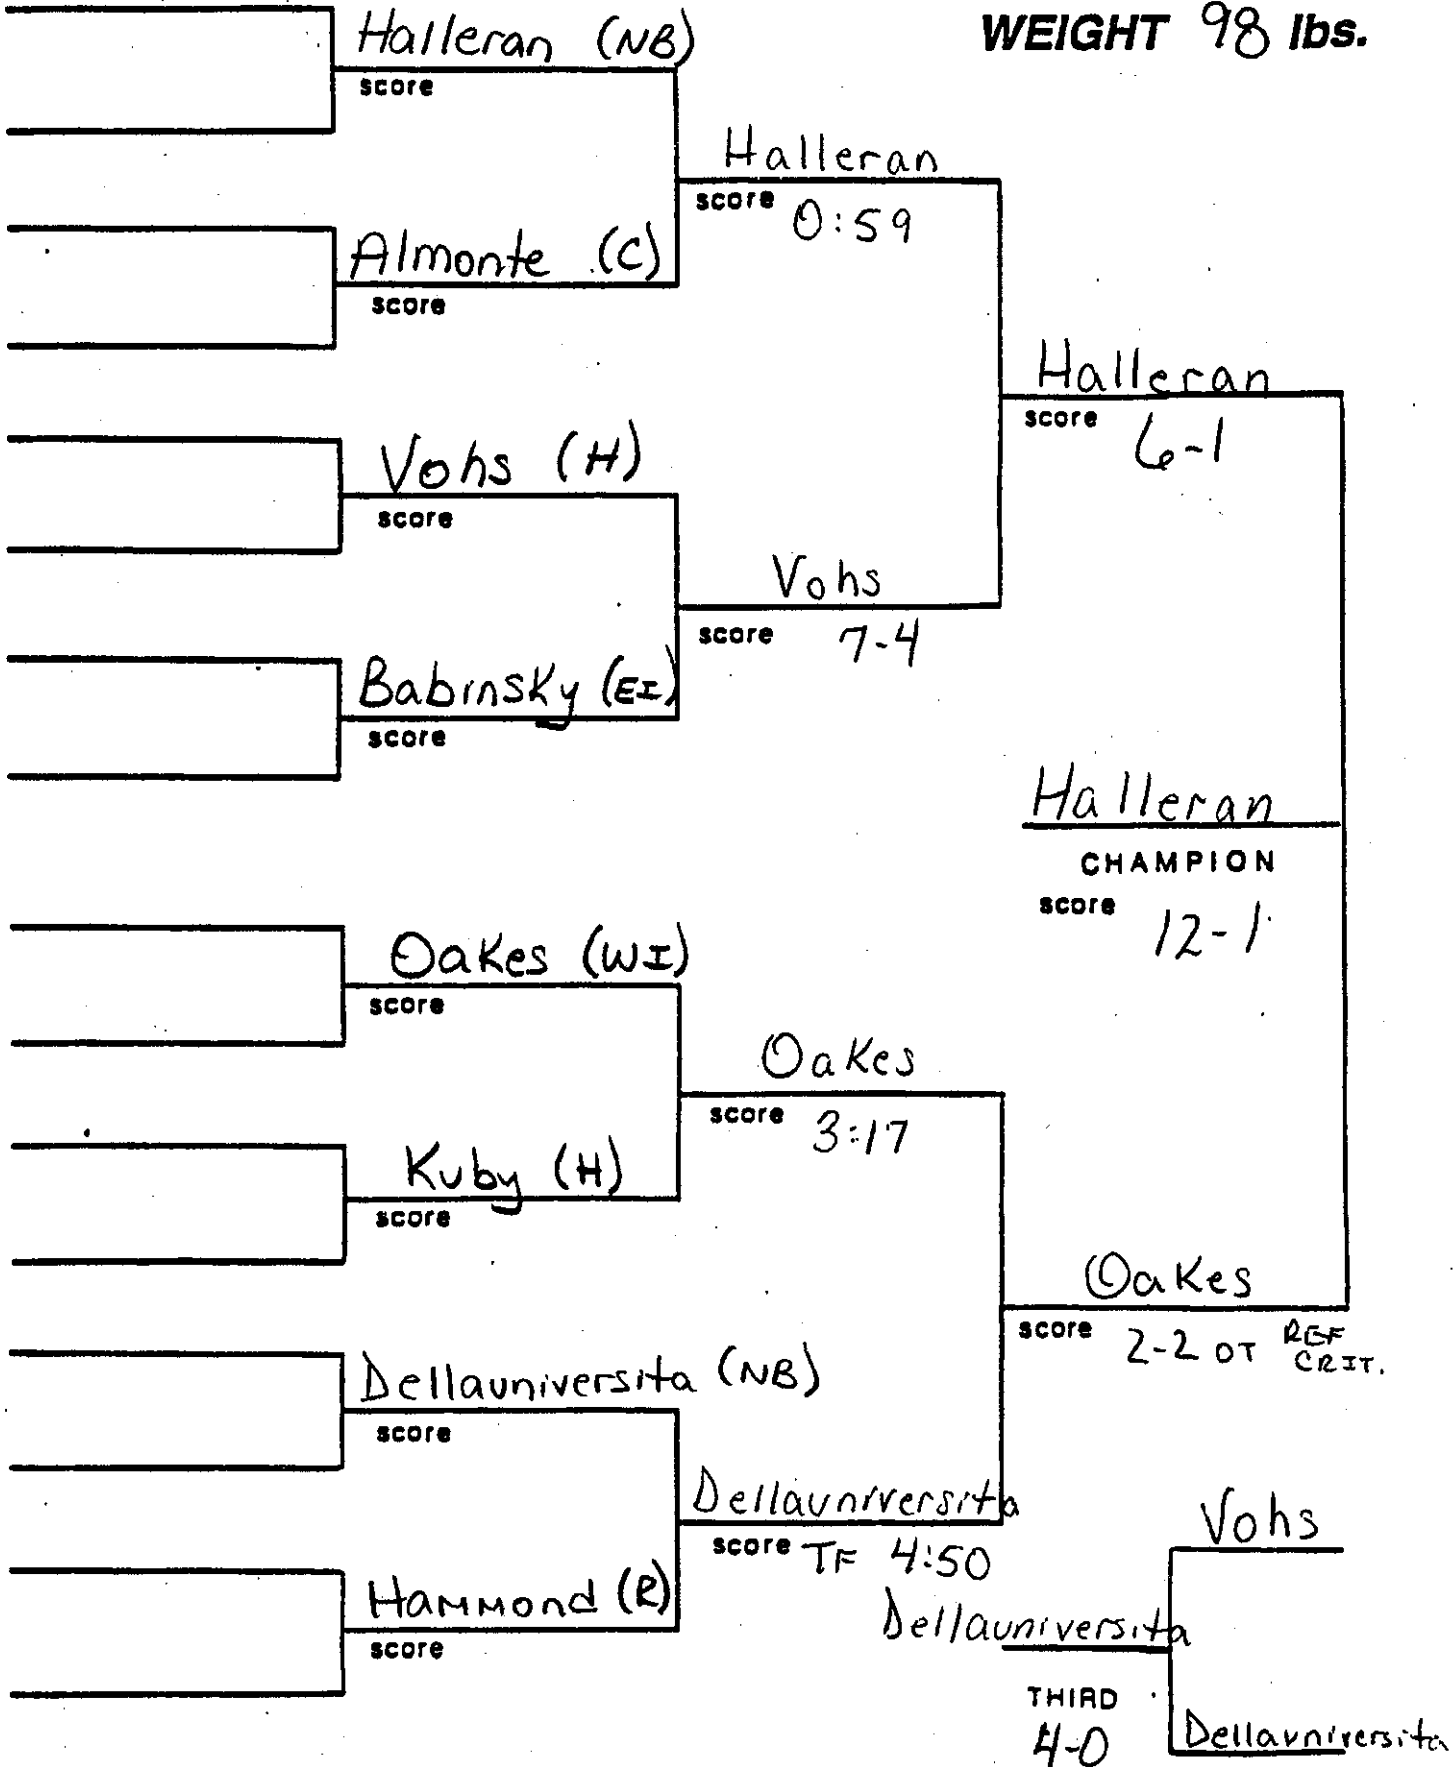

**SECTION XI  
LEAGUE WRESTLING CHAMPIONSHIP**

**WEIGHT 91 lbs.**

SECTION XI  
LEAGUE WRESTLING CHAMPIONSHIP

WEIGHT 98 lbs.

SECTION XI  
LEAGUE WRESTLING CHAMPIONSHIP

WEIGHT 105 lbs.

A. Bonilla (H)

Vasquez