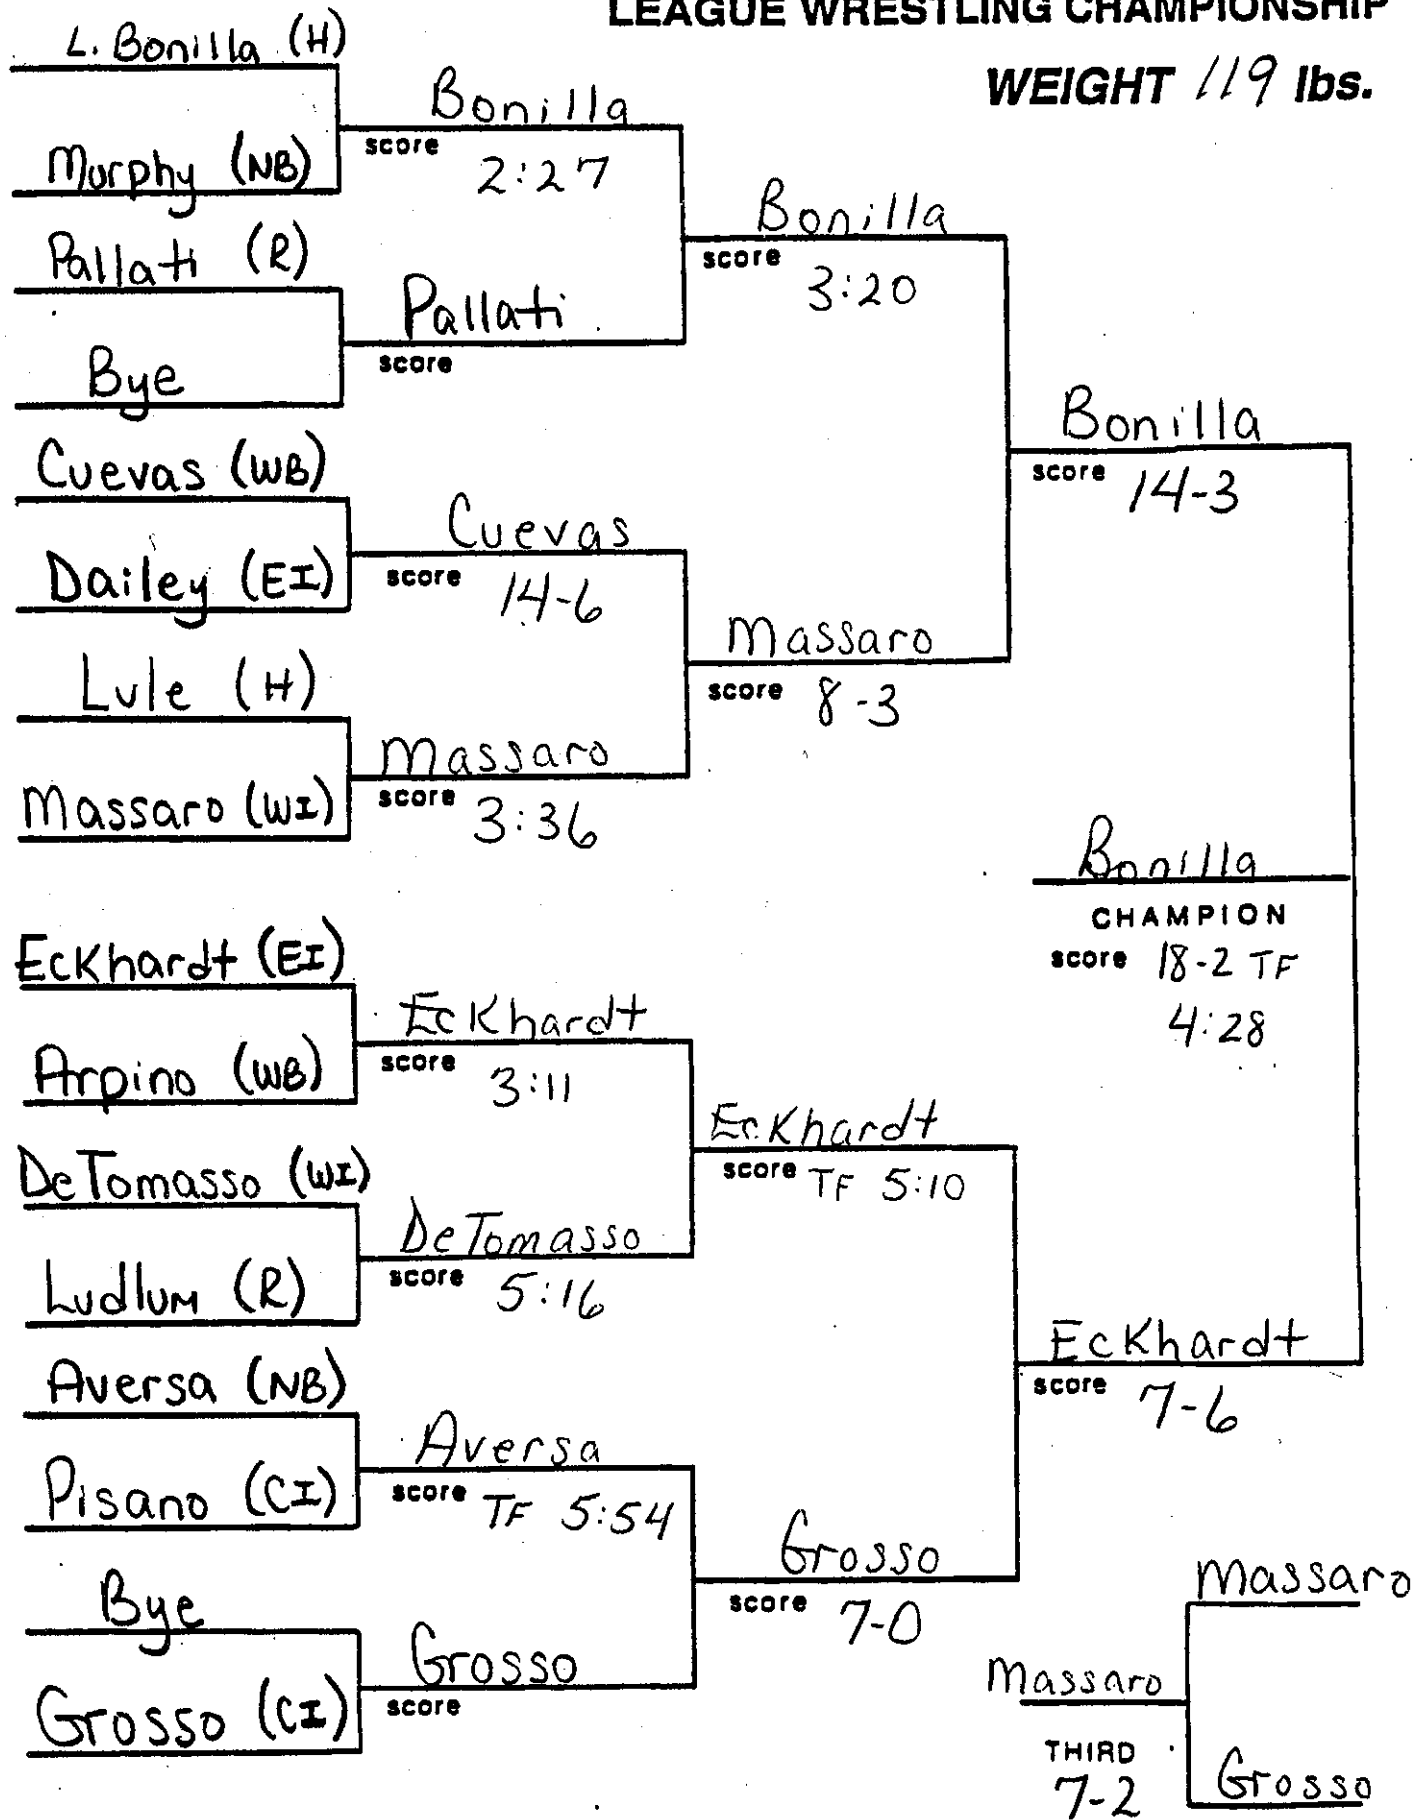

**SECTION XI
LEAGUE WRESTLING CHAMPIONSHIP**

WEIGHT 119 lbs.