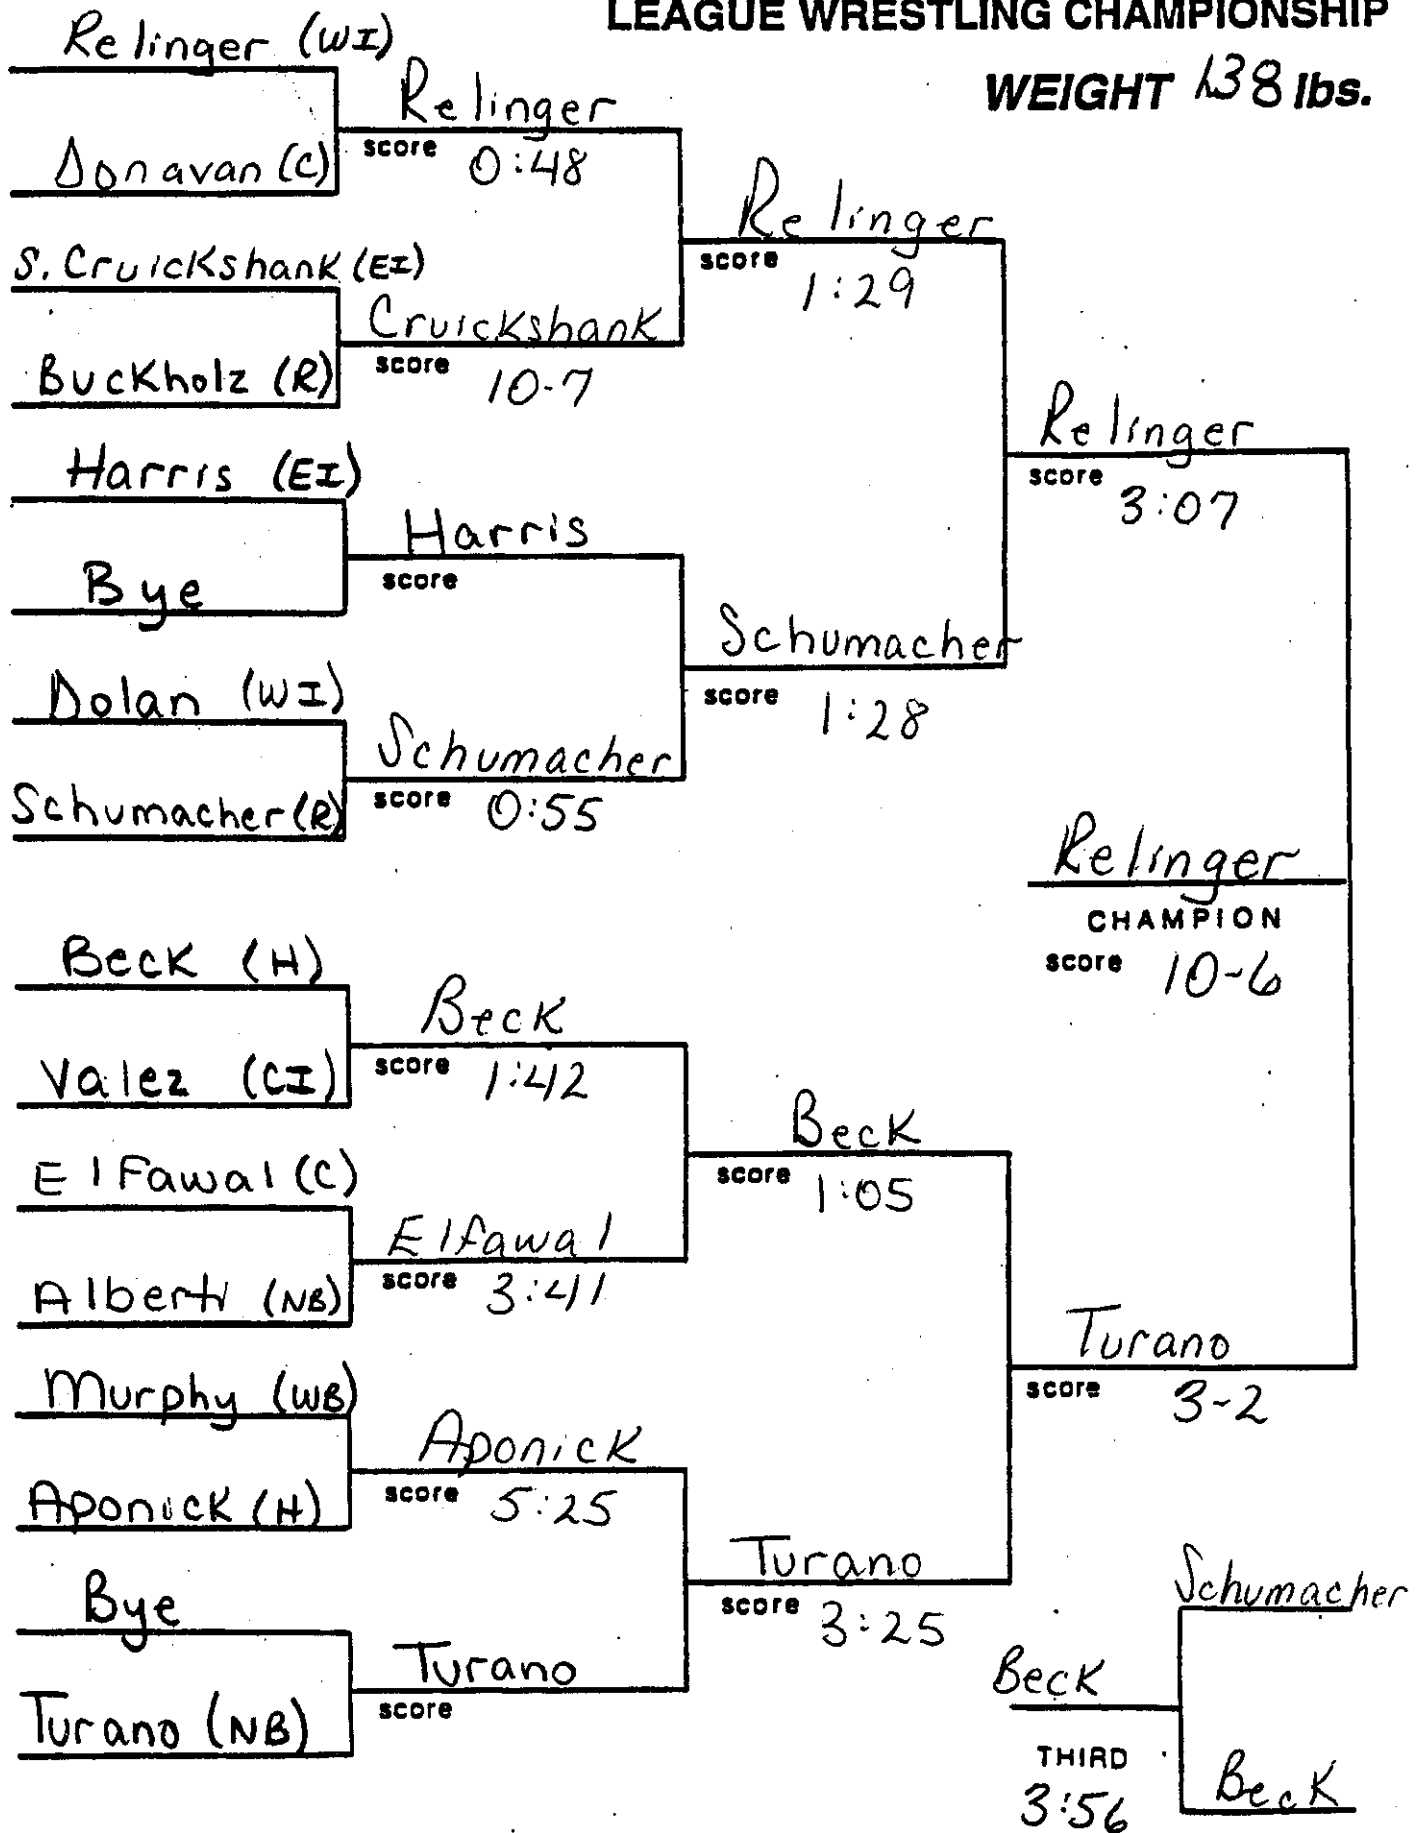

**WEIGHT 119 lbs.**

**SECTION XI  
LEAGUE WRESTLING CHAMPIONSHIP**

**WEIGHT 126 lbs.**

SECTION XI  
LEAGUE WRESTLING CHAMPIONSHIP

WEIGHT 132 lbs.

**SECTION XI**  
**LEAGUE WRESTLING CHAMPIONSHIP**  
**WEIGHT 138 lbs.**