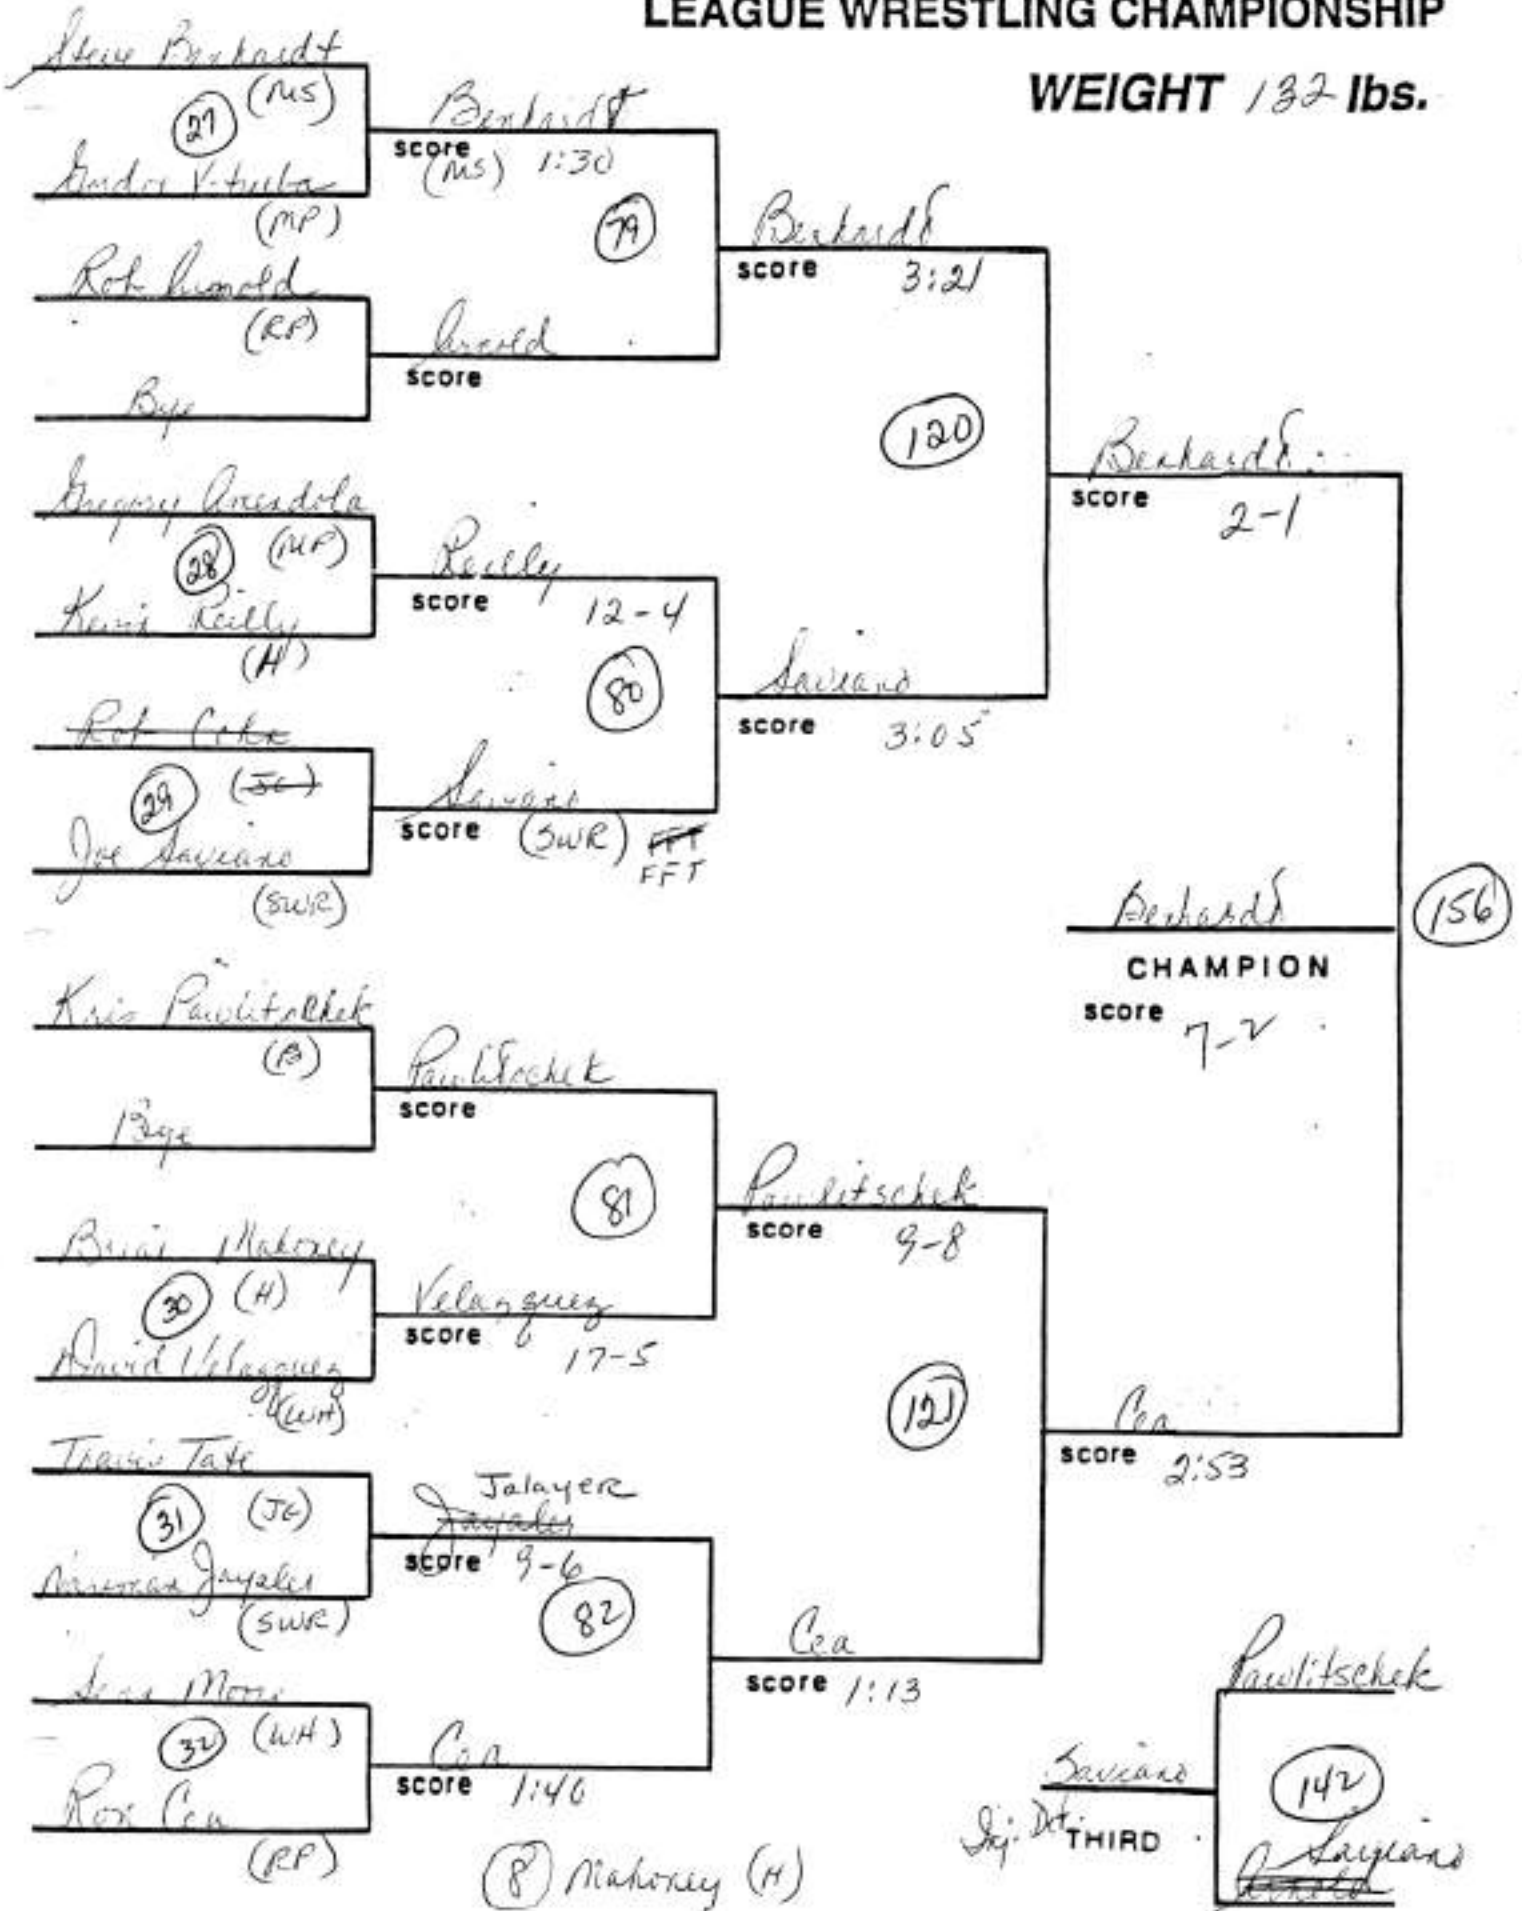

1944 SECTION XI
LEAGUE WRESTLING CHAMPIONSHIP
LEAGUE 5
WEIGHT 91 lbs.

SECTION XI LEAGUE WRESTLING CHAMPIONSHIP

WEIGHT 98 lbs.

SECTION XI LEAGUE WRESTLING CHAMPIONSHIP

WEIGHT 105 lbs.

SECTION XI LEAGUE WRESTLING CHAMPIONSHIP

WEIGHT 112 lbs.

SECTION XI LEAGUE WRESTLING CHAMPIONSHIP

WEIGHT 119 lbs.

SECTION XI
LEAGUE WRESTLING CHAMPIONSHIP

WEIGHT 126 lbs.

SECTION XI LEAGUE WRESTLING CHAMPIONSHIP

WEIGHT 132 lbs.

SECTION XI LEAGUE WRESTLING CHAMPIONSHIP

WEIGHT 138 lbs.

SECTION XI LEAGUE WRESTLING CHAMPIONSHIP

WEIGHT 145 lbs.

SECTION XI LEAGUE WRESTLING CHAMPIONSHIP

WEIGHT 155 lbs.

SECTION XI LEAGUE WRESTLING CHAMPIONSHIP

WEIGHT 167 lbs.

SECTION XI
LEAGUE WRESTLING CHAMPIONSHIP