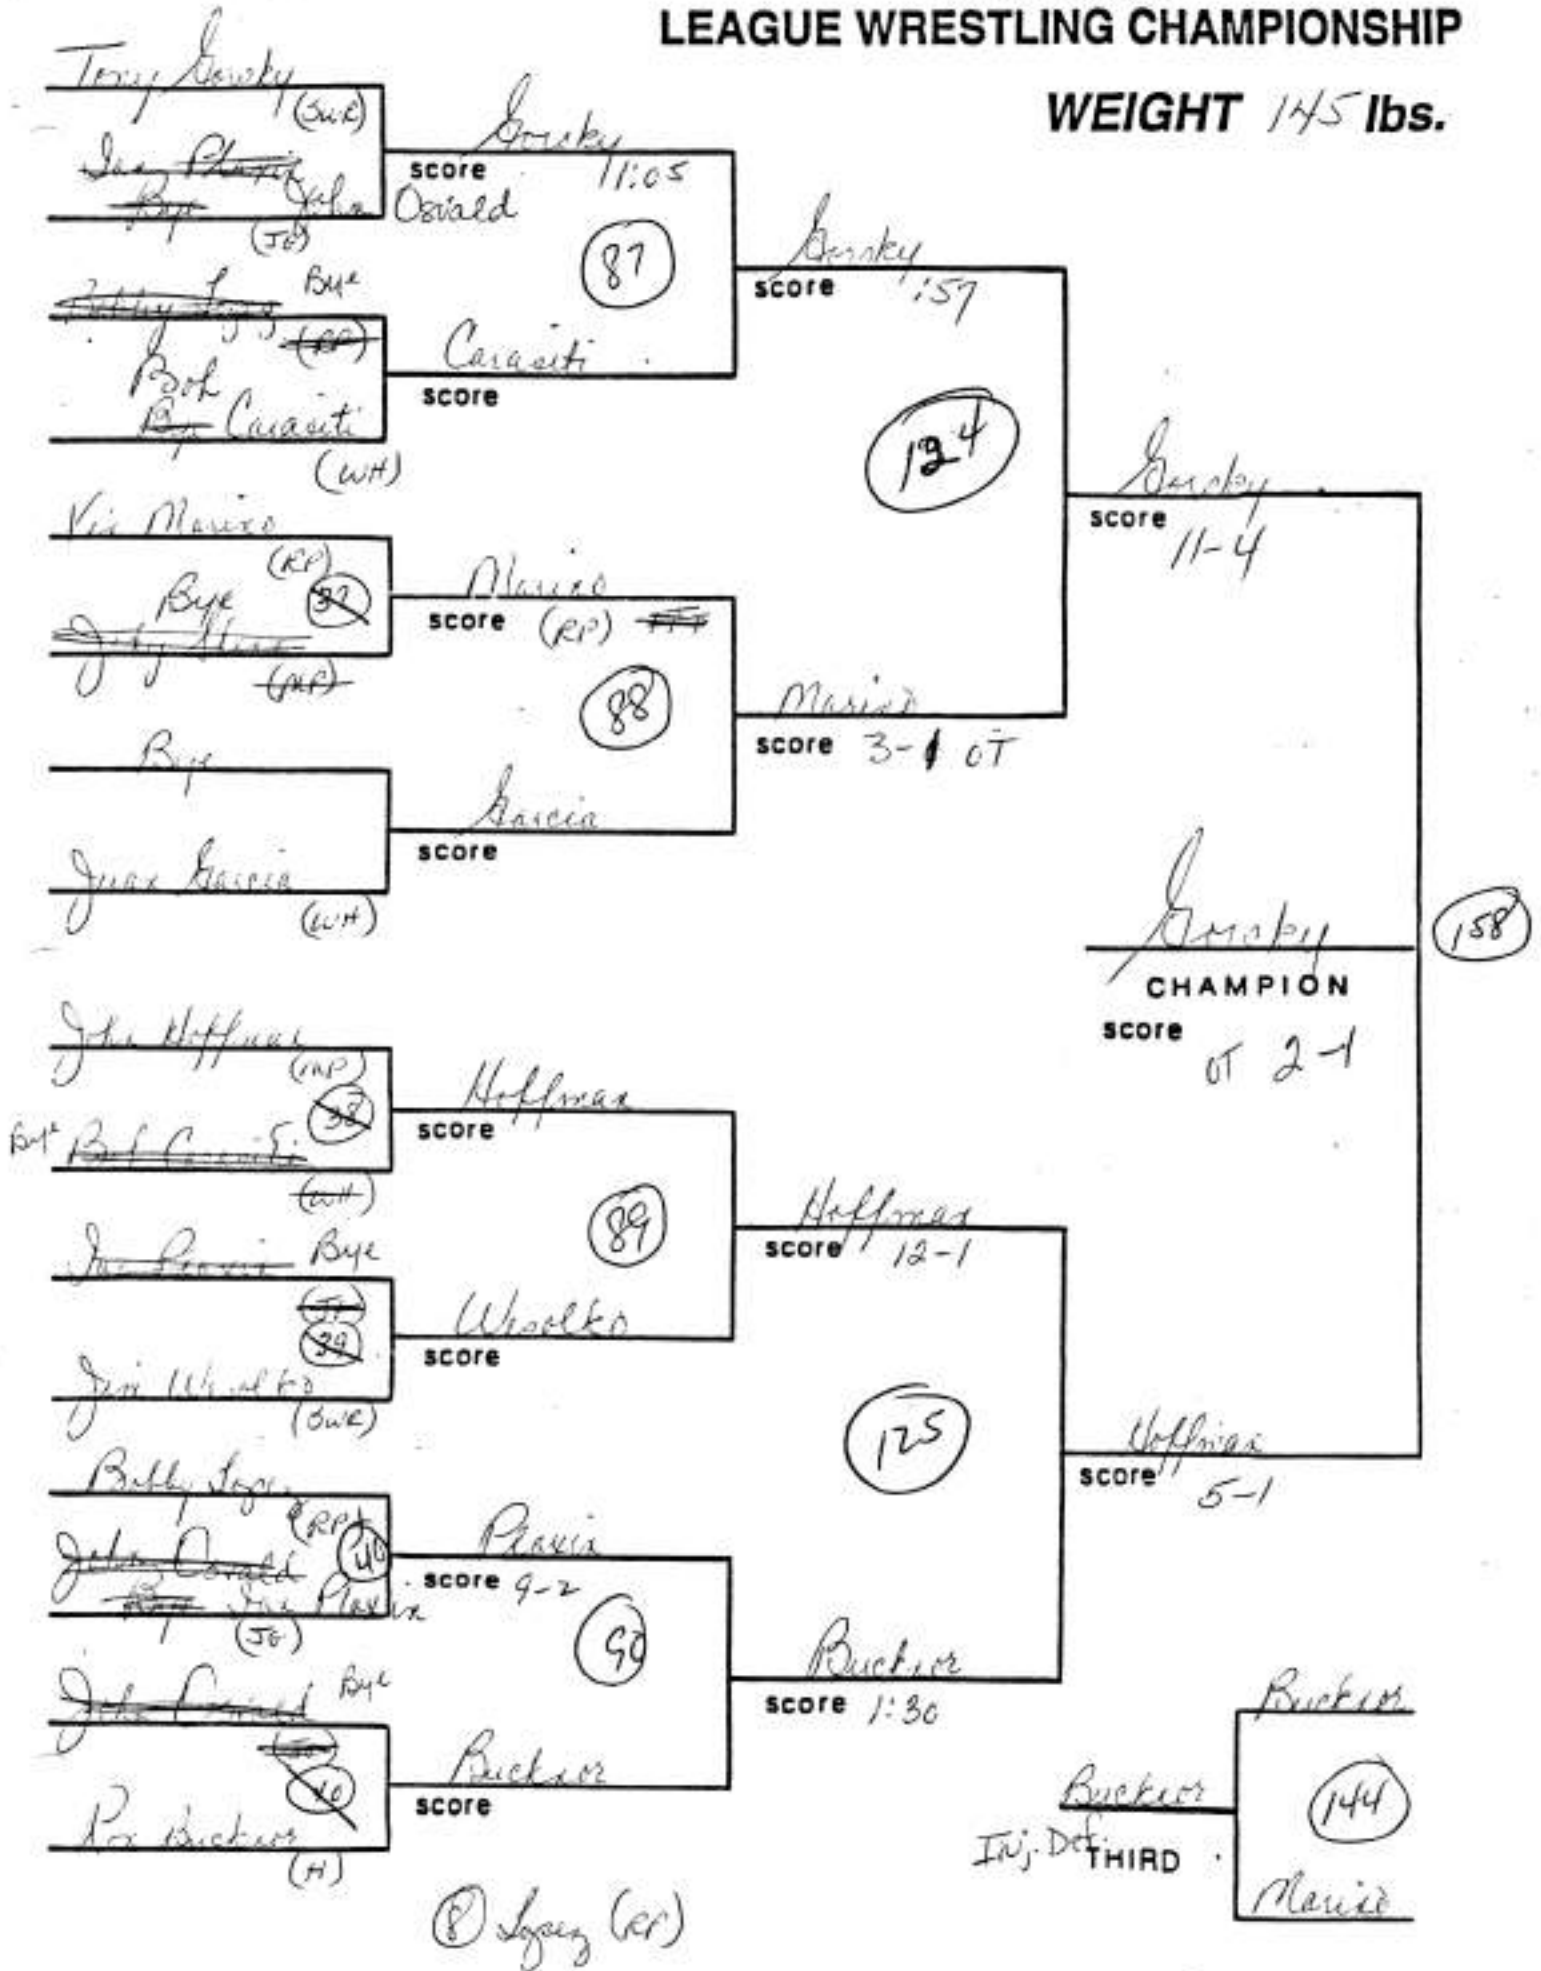

1944 SECTION XI
LEAGUE WRESTLING CHAMPIONSHIP
LEAGUE 5
WEIGHT 91 lbs.

SECTION XI LEAGUE WRESTLING CHAMPIONSHIP

WEIGHT 98 lbs.

SECTION XI LEAGUE WRESTLING CHAMPIONSHIP

WEIGHT 105 lbs.

SECTION XI LEAGUE WRESTLING CHAMPIONSHIP

WEIGHT 112 lbs.

SECTION XI LEAGUE WRESTLING CHAMPIONSHIP

WEIGHT 119 lbs.

SECTION XI
LEAGUE WRESTLING CHAMPIONSHIP

WEIGHT 126 lbs.

SECTION XI LEAGUE WRESTLING CHAMPIONSHIP

WEIGHT 132 lbs.

SECTION XI LEAGUE WRESTLING CHAMPIONSHIP

WEIGHT 138 lbs.

SECTION XI LEAGUE WRESTLING CHAMPIONSHIP

WEIGHT 145 lbs.

SECTION XI LEAGUE WRESTLING CHAMPIONSHIP

WEIGHT 155 lbs.

SECTION XI LEAGUE WRESTLING CHAMPIONSHIP

WEIGHT 167 lbs.

SECTION XI
LEAGUE WRESTLING CHAMPIONSHIP