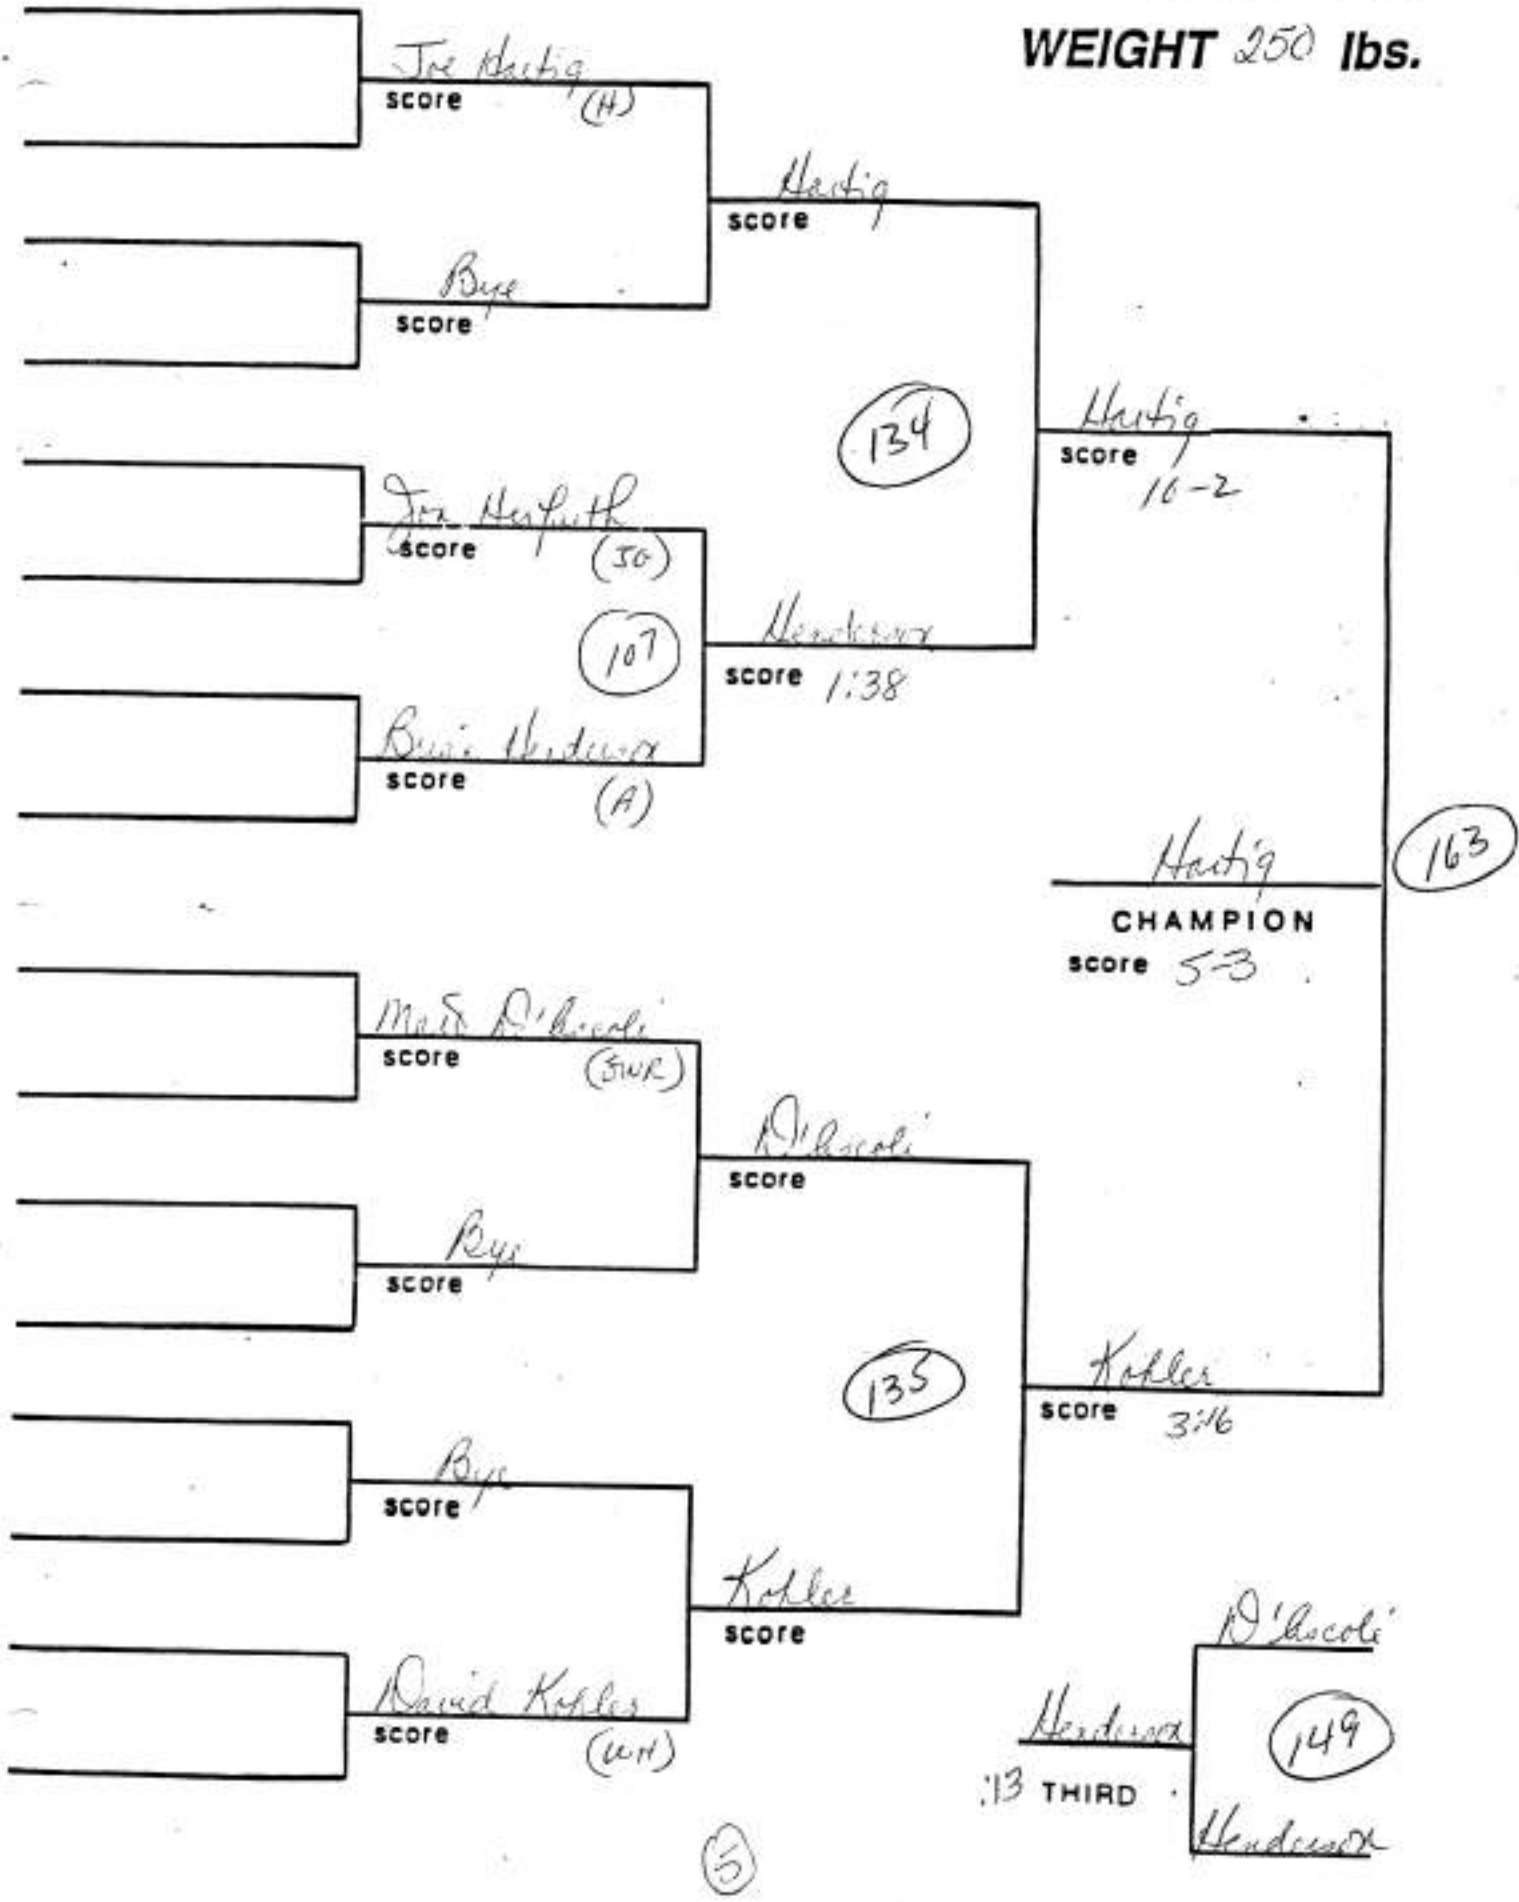

SECTION XI LEAGUE WRESTLING CHAMPIONSHIP

WEIGHT 250 lbs.

(5)