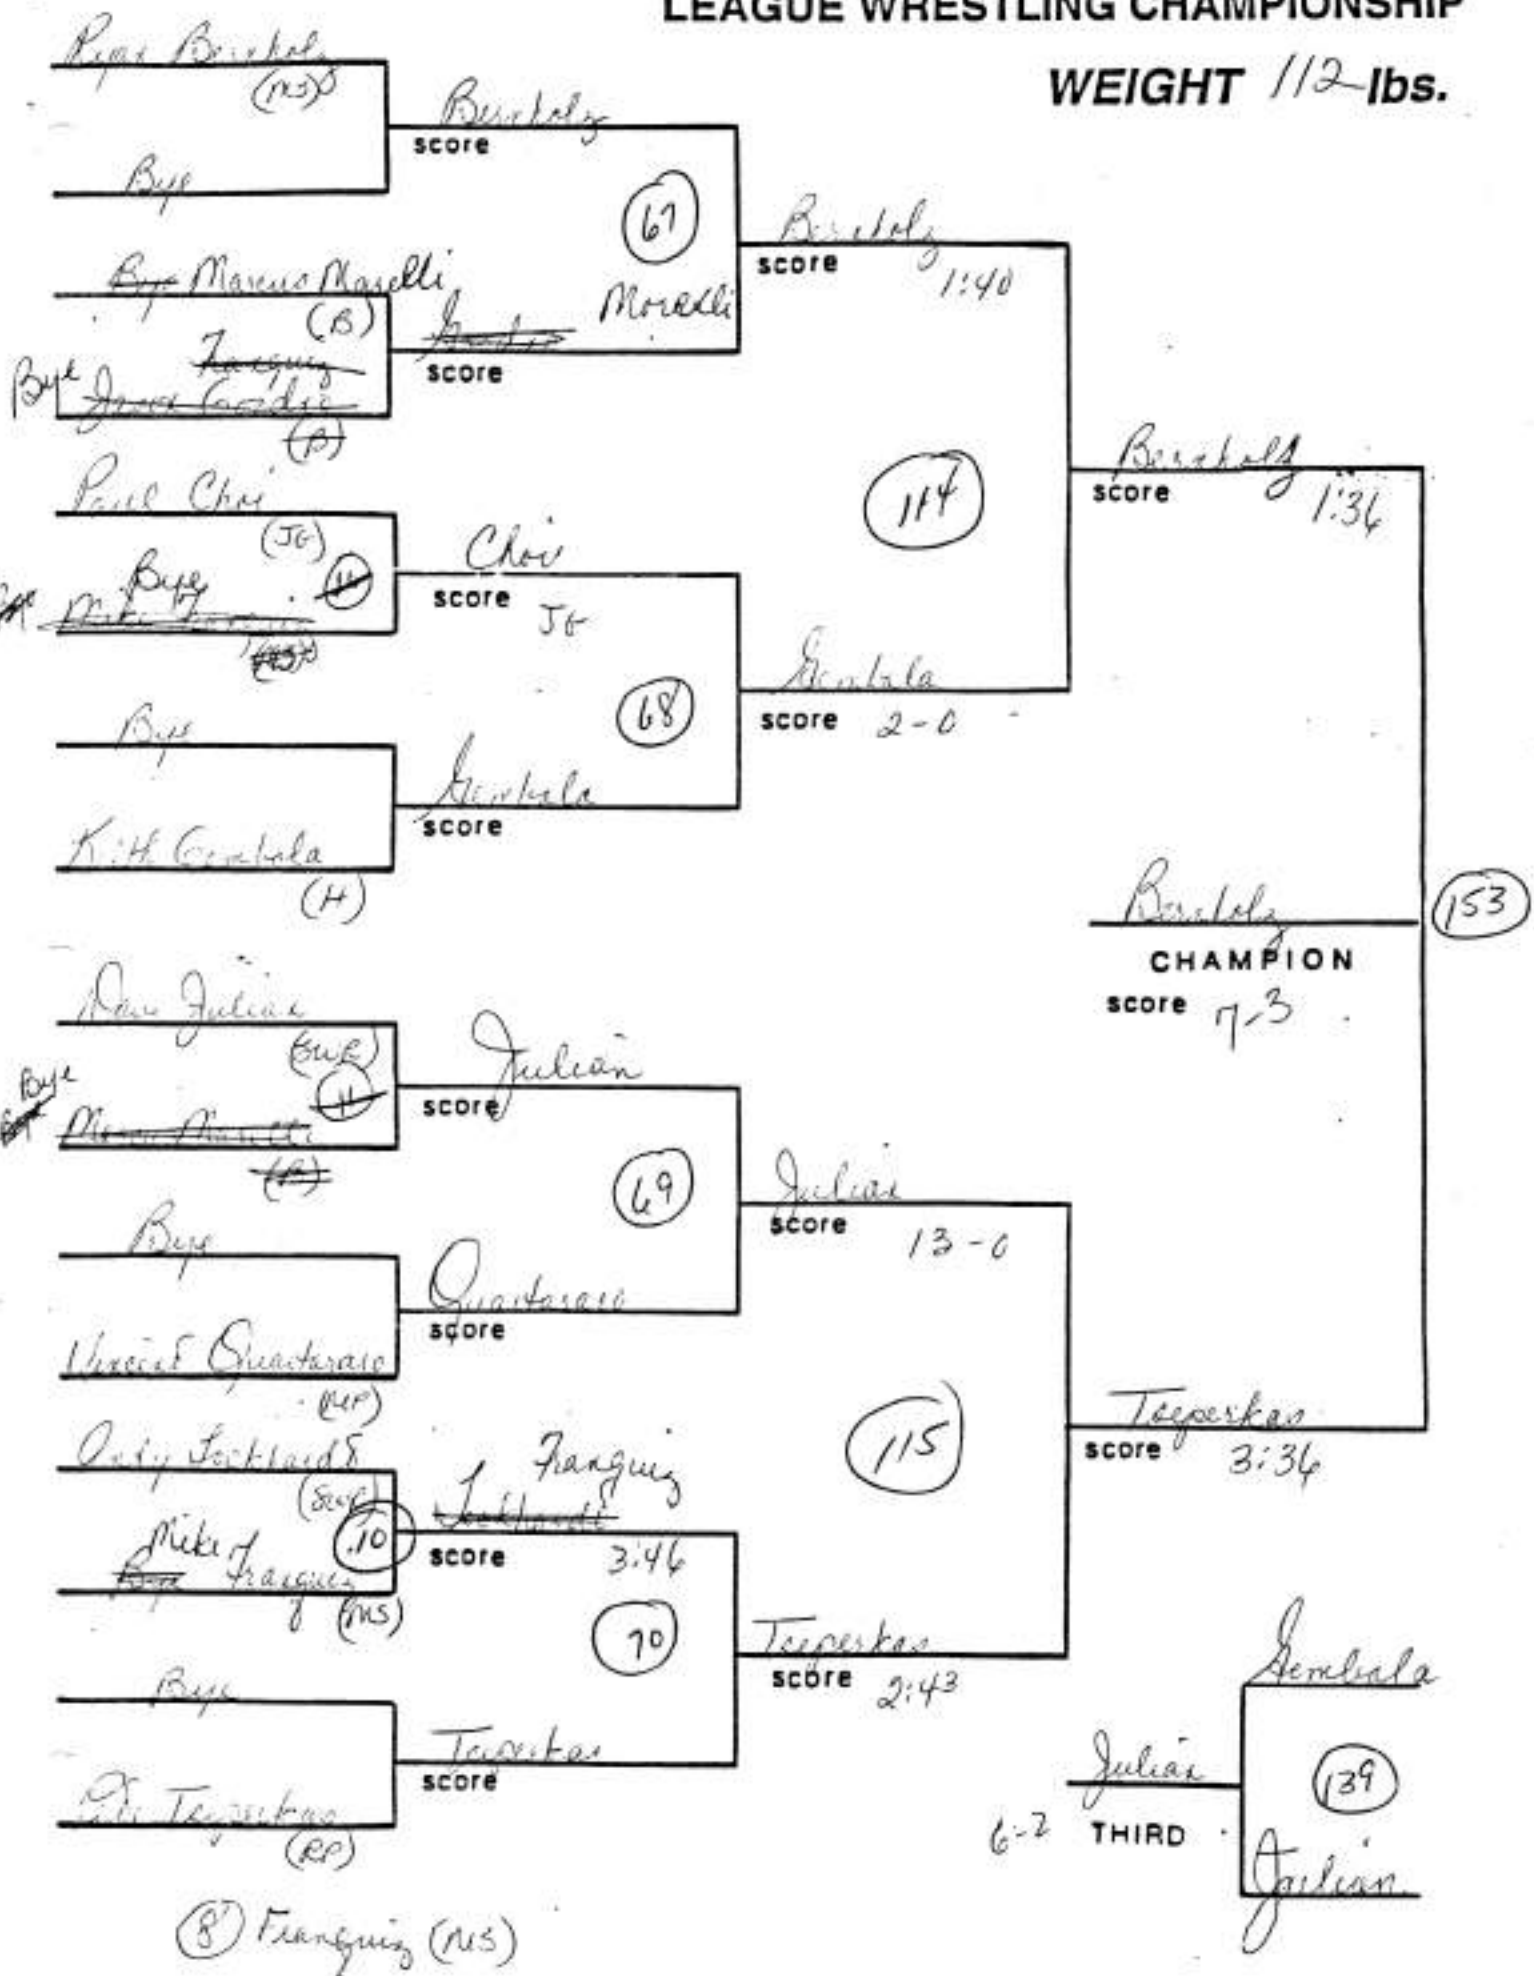

1944 SECTION XI
LEAGUE WRESTLING CHAMPIONSHIP
LEAGUE 5
WEIGHT 91 lbs.

SECTION XI LEAGUE WRESTLING CHAMPIONSHIP

WEIGHT 98 lbs.

SECTION XI LEAGUE WRESTLING CHAMPIONSHIP

WEIGHT 105 lbs.

SECTION XI LEAGUE WRESTLING CHAMPIONSHIP

WEIGHT 112 lbs.

SECTION XI LEAGUE WRESTLING CHAMPIONSHIP

WEIGHT 119 lbs.

SECTION XI
LEAGUE WRESTLING CHAMPIONSHIP

WEIGHT 126 lbs.

SECTION XI LEAGUE WRESTLING CHAMPIONSHIP

WEIGHT 132 lbs.

SECTION XI LEAGUE WRESTLING CHAMPIONSHIP