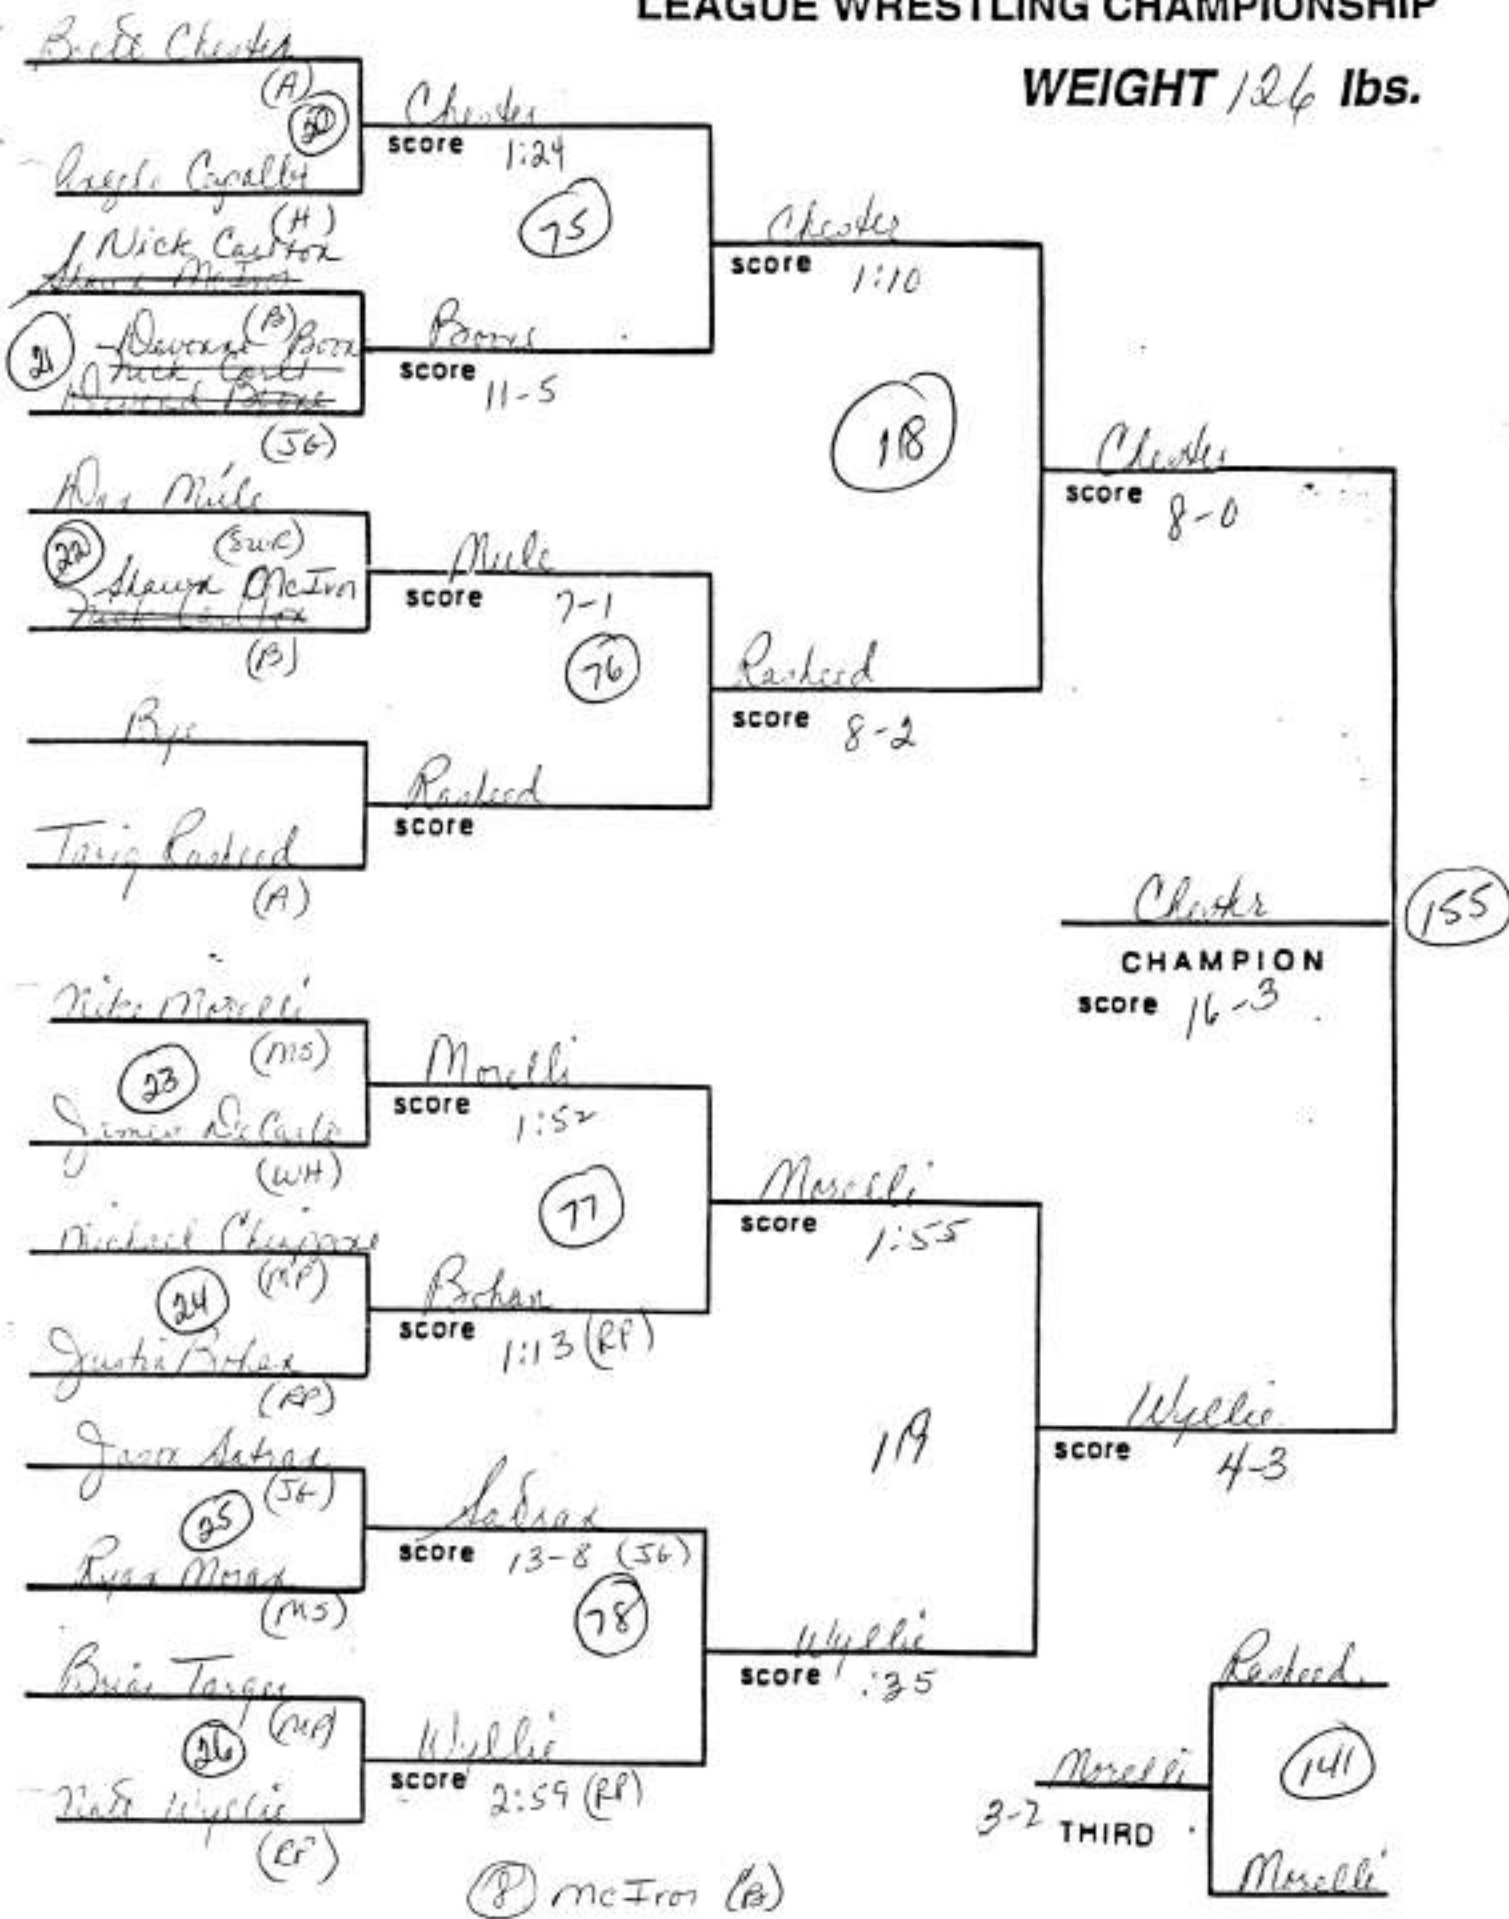

1944 SECTION XI
LEAGUE WRESTLING CHAMPIONSHIP
LEAGUE 5
WEIGHT 91 lbs.

SECTION XI LEAGUE WRESTLING CHAMPIONSHIP

WEIGHT 98 lbs.

SECTION XI LEAGUE WRESTLING CHAMPIONSHIP

WEIGHT 105 lbs.

SECTION XI LEAGUE WRESTLING CHAMPIONSHIP

WEIGHT 112 lbs.

SECTION XI LEAGUE WRESTLING CHAMPIONSHIP

WEIGHT 119 lbs.

SECTION XI
LEAGUE WRESTLING CHAMPIONSHIP

WEIGHT 126 lbs.

SECTION XI LEAGUE WRESTLING CHAMPIONSHIP

WEIGHT 132 lbs.

SECTION XI LEAGUE WRESTLING CHAMPIONSHIP

WEIGHT 138 lbs.

SECTION XI LEAGUE WRESTLING CHAMPIONSHIP

WEIGHT 145 lbs.

SECTION XI LEAGUE WRESTLING CHAMPIONSHIP

WEIGHT 155 lbs.

SECTION XI LEAGUE WRESTLING CHAMPIONSHIP

WEIGHT 167 lbs.

SECTION XI
LEAGUE WRESTLING CHAMPIONSHIP