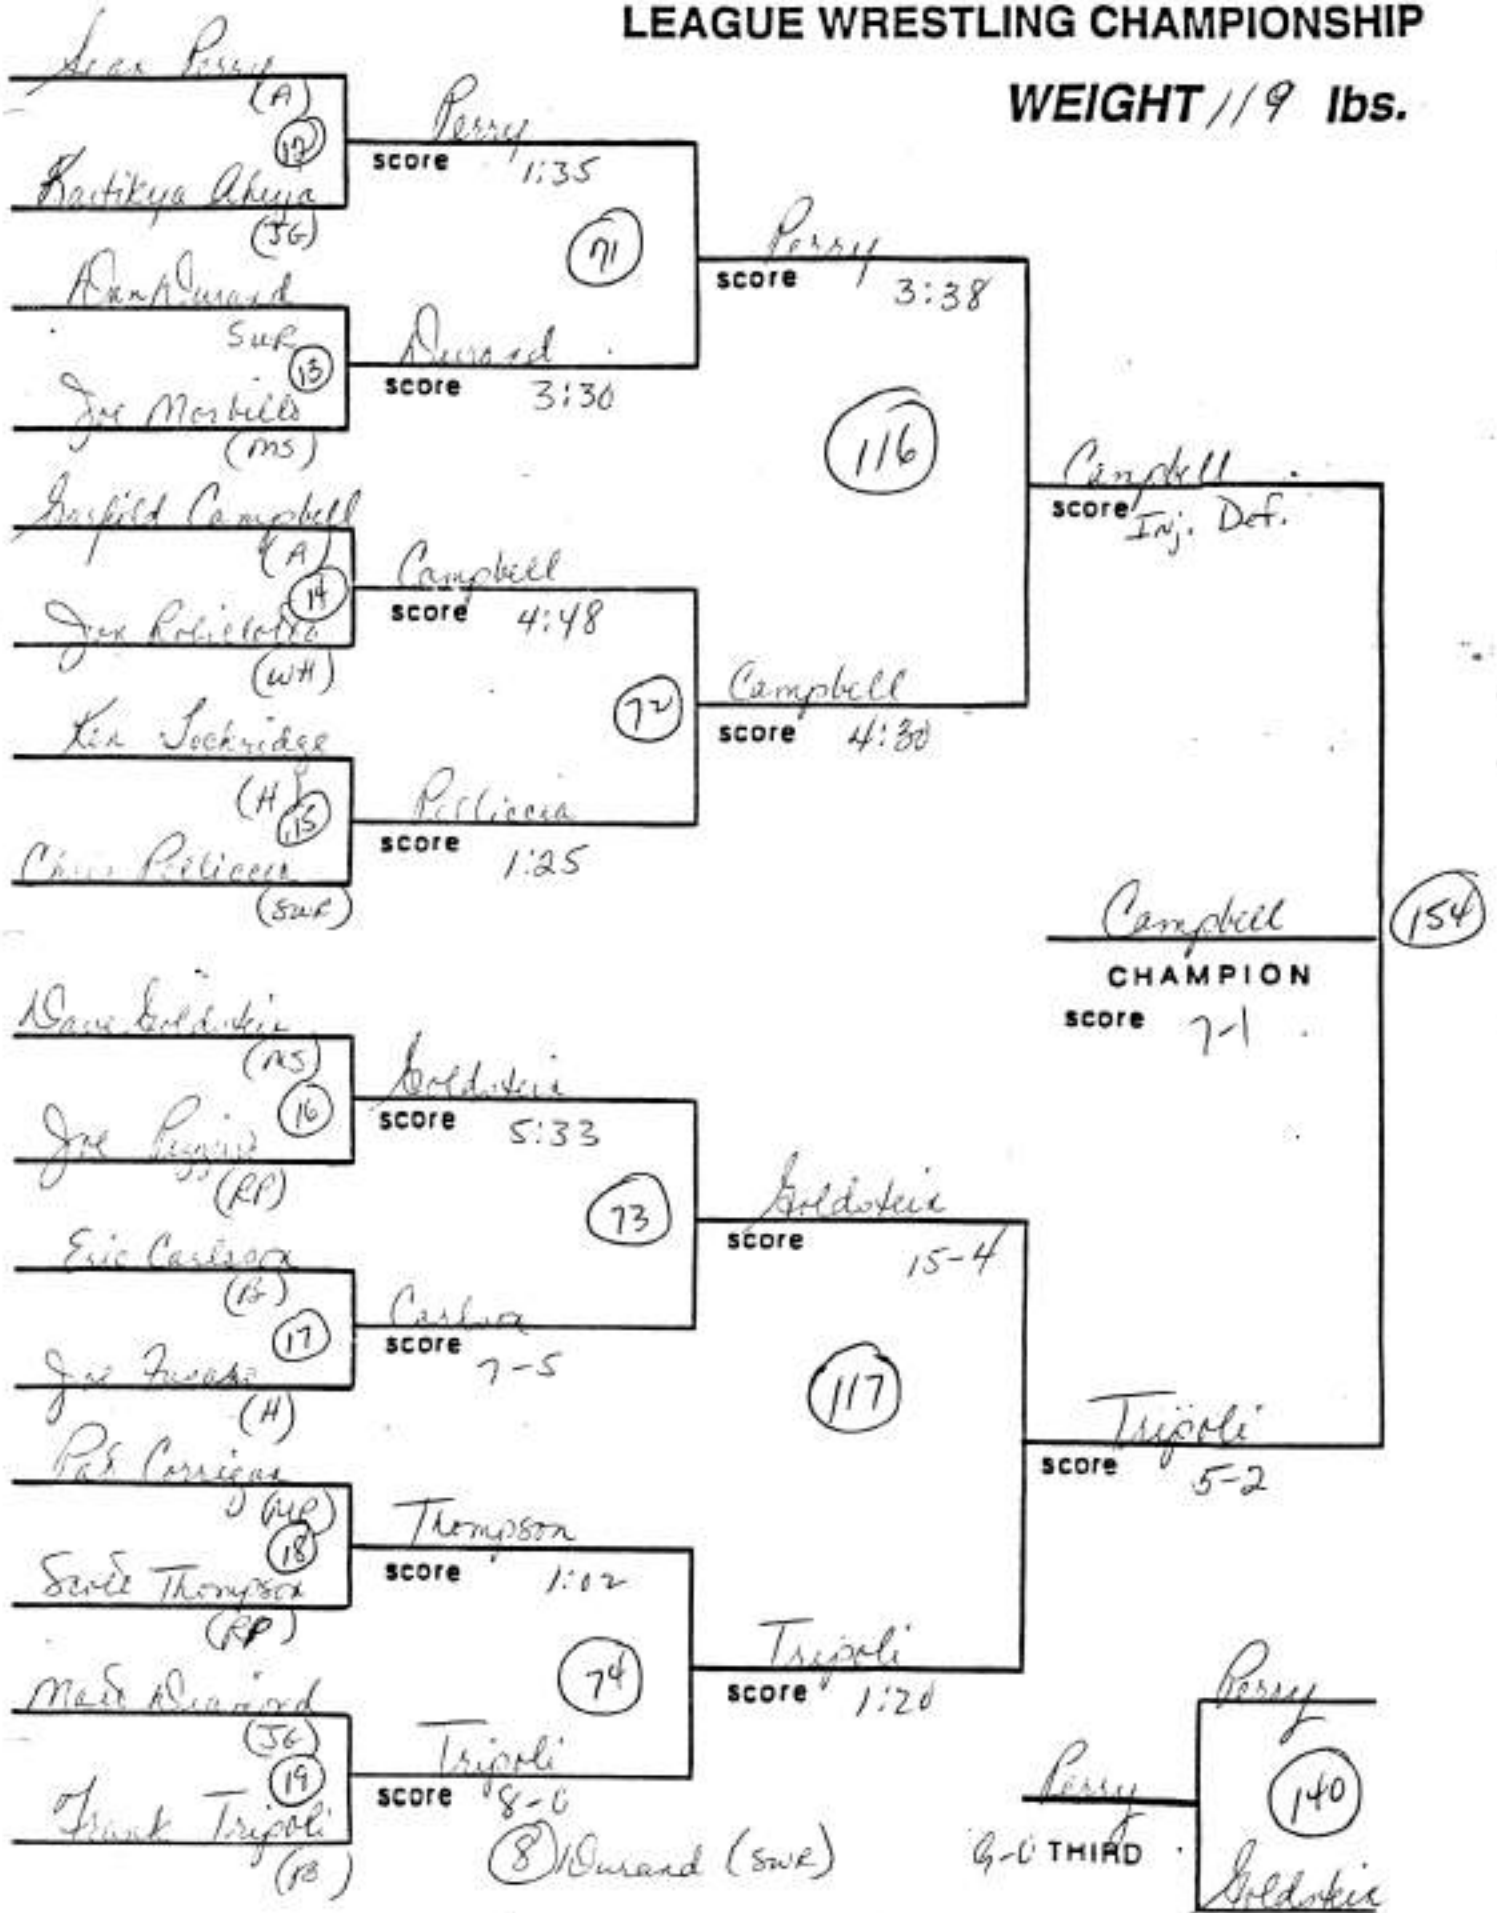

1944 SECTION XI
LEAGUE WRESTLING CHAMPIONSHIP
LEAGUE 5
WEIGHT 91 lbs.

SECTION XI LEAGUE WRESTLING CHAMPIONSHIP

WEIGHT 98 lbs.

SECTION XI LEAGUE WRESTLING CHAMPIONSHIP

WEIGHT 105 lbs.

SECTION XI LEAGUE WRESTLING CHAMPIONSHIP

WEIGHT 112 lbs.

SECTION XI LEAGUE WRESTLING CHAMPIONSHIP

WEIGHT 119 lbs.

SECTION XI
LEAGUE WRESTLING CHAMPIONSHIP

WEIGHT 126 lbs.

SECTION XI LEAGUE WRESTLING CHAMPIONSHIP

WEIGHT 132 lbs.

SECTION XI LEAGUE WRESTLING CHAMPIONSHIP