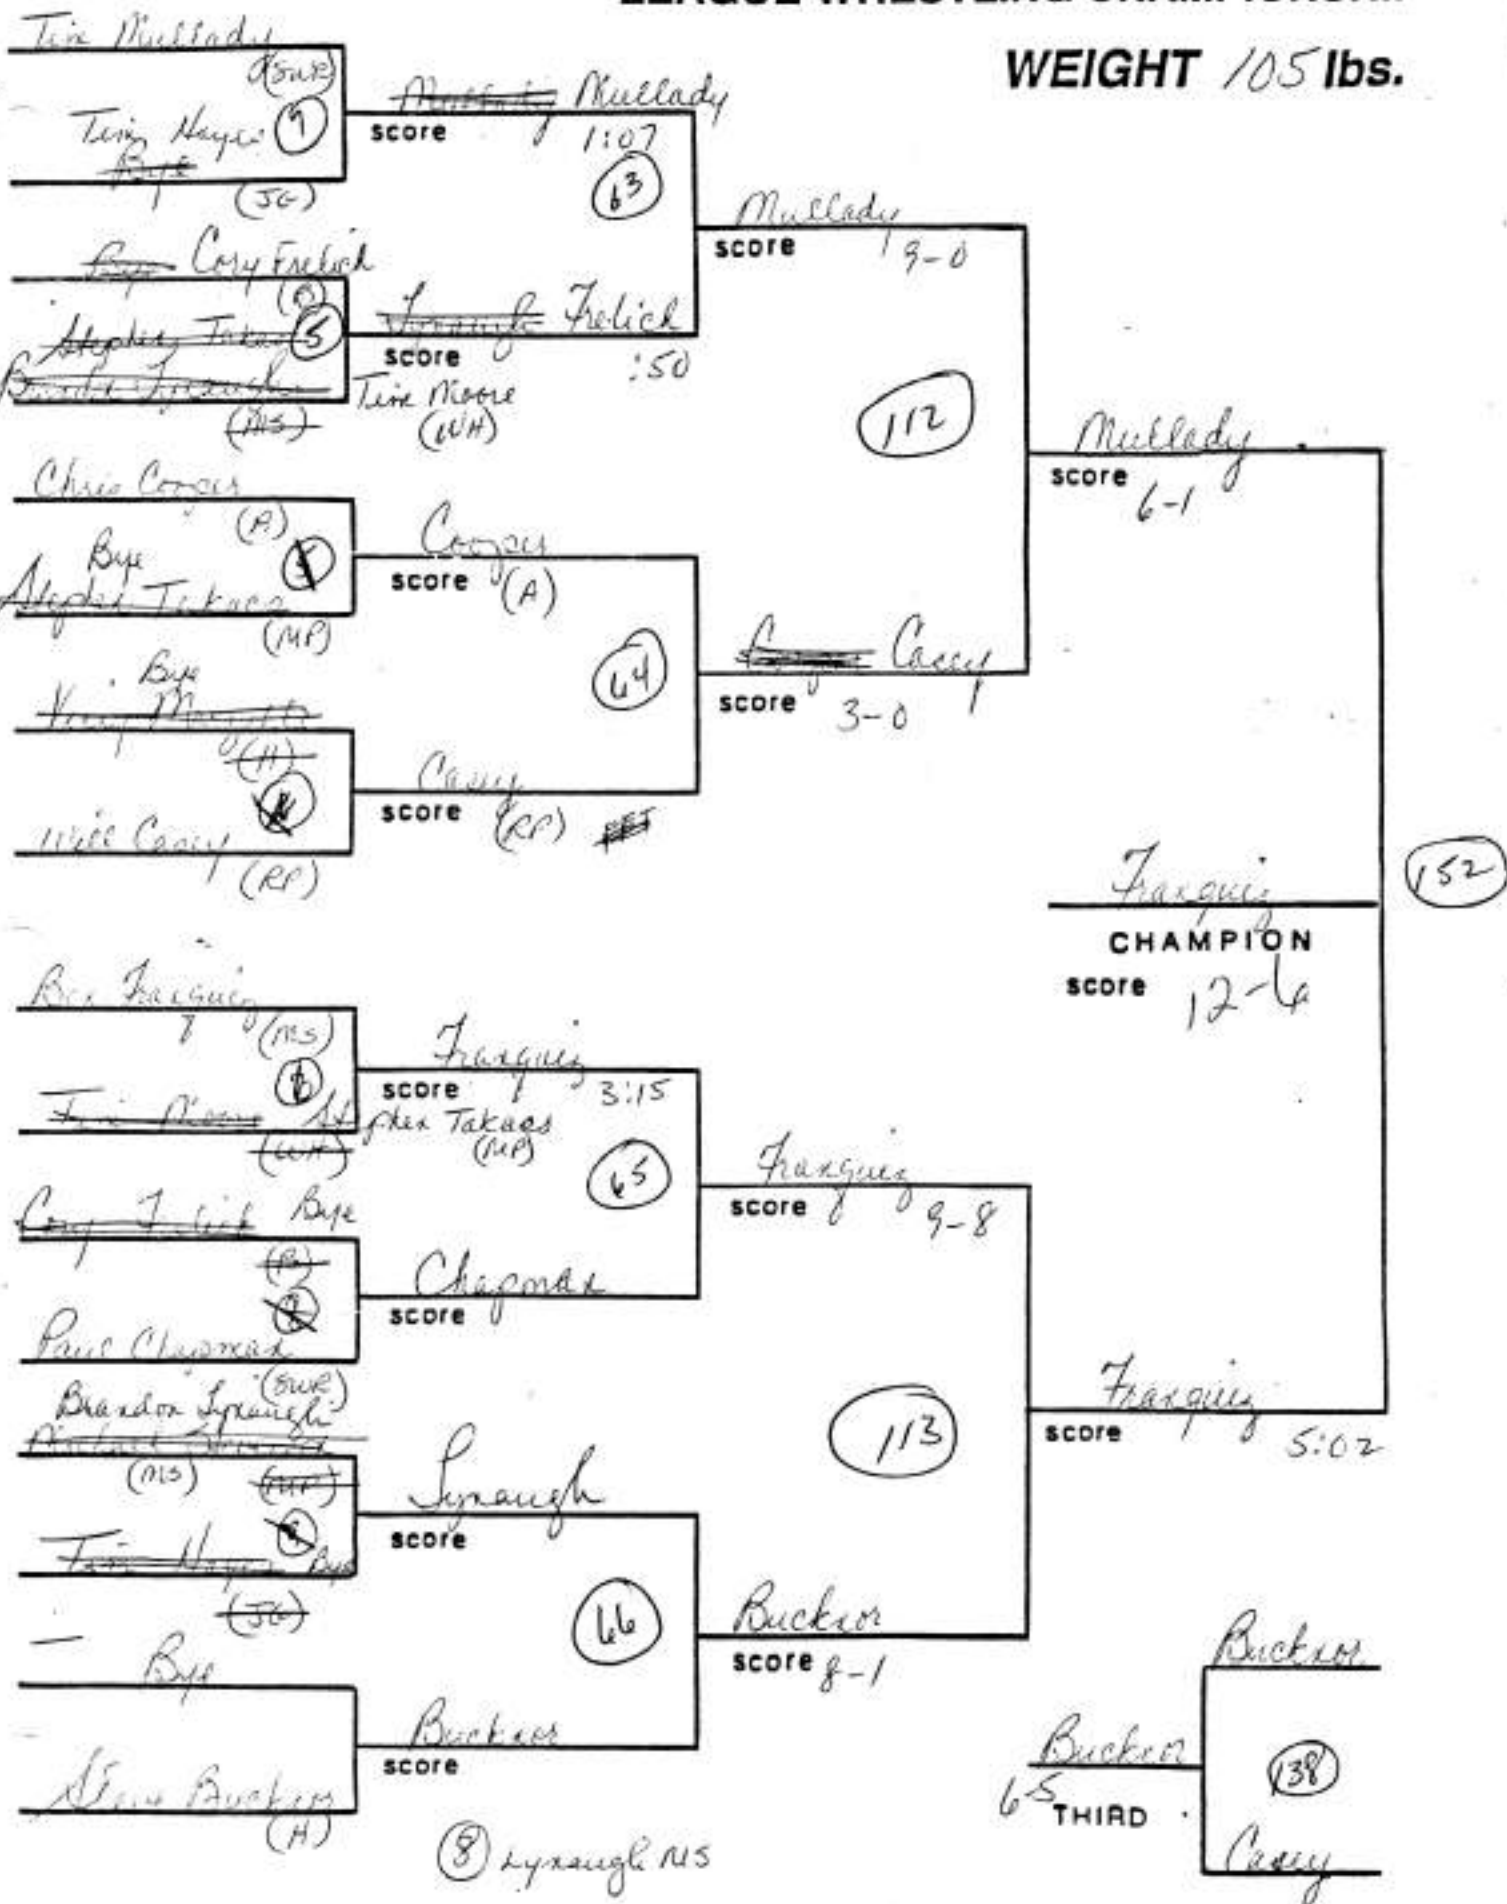

1944 SECTION XI
LEAGUE WRESTLING CHAMPIONSHIP
LEAGUE 5
WEIGHT 91 lbs.

SECTION XI LEAGUE WRESTLING CHAMPIONSHIP

WEIGHT 98 lbs.

SECTION XI LEAGUE WRESTLING CHAMPIONSHIP

WEIGHT 105 lbs.

SECTION XI LEAGUE WRESTLING CHAMPIONSHIP

WEIGHT 112 lbs.

SECTION XI LEAGUE WRESTLING CHAMPIONSHIP

WEIGHT 119 lbs.

SECTION XI
LEAGUE WRESTLING CHAMPIONSHIP

WEIGHT 126 lbs.

SECTION XI LEAGUE WRESTLING CHAMPIONSHIP

WEIGHT 132 lbs.

SECTION XI LEAGUE WRESTLING CHAMPIONSHIP