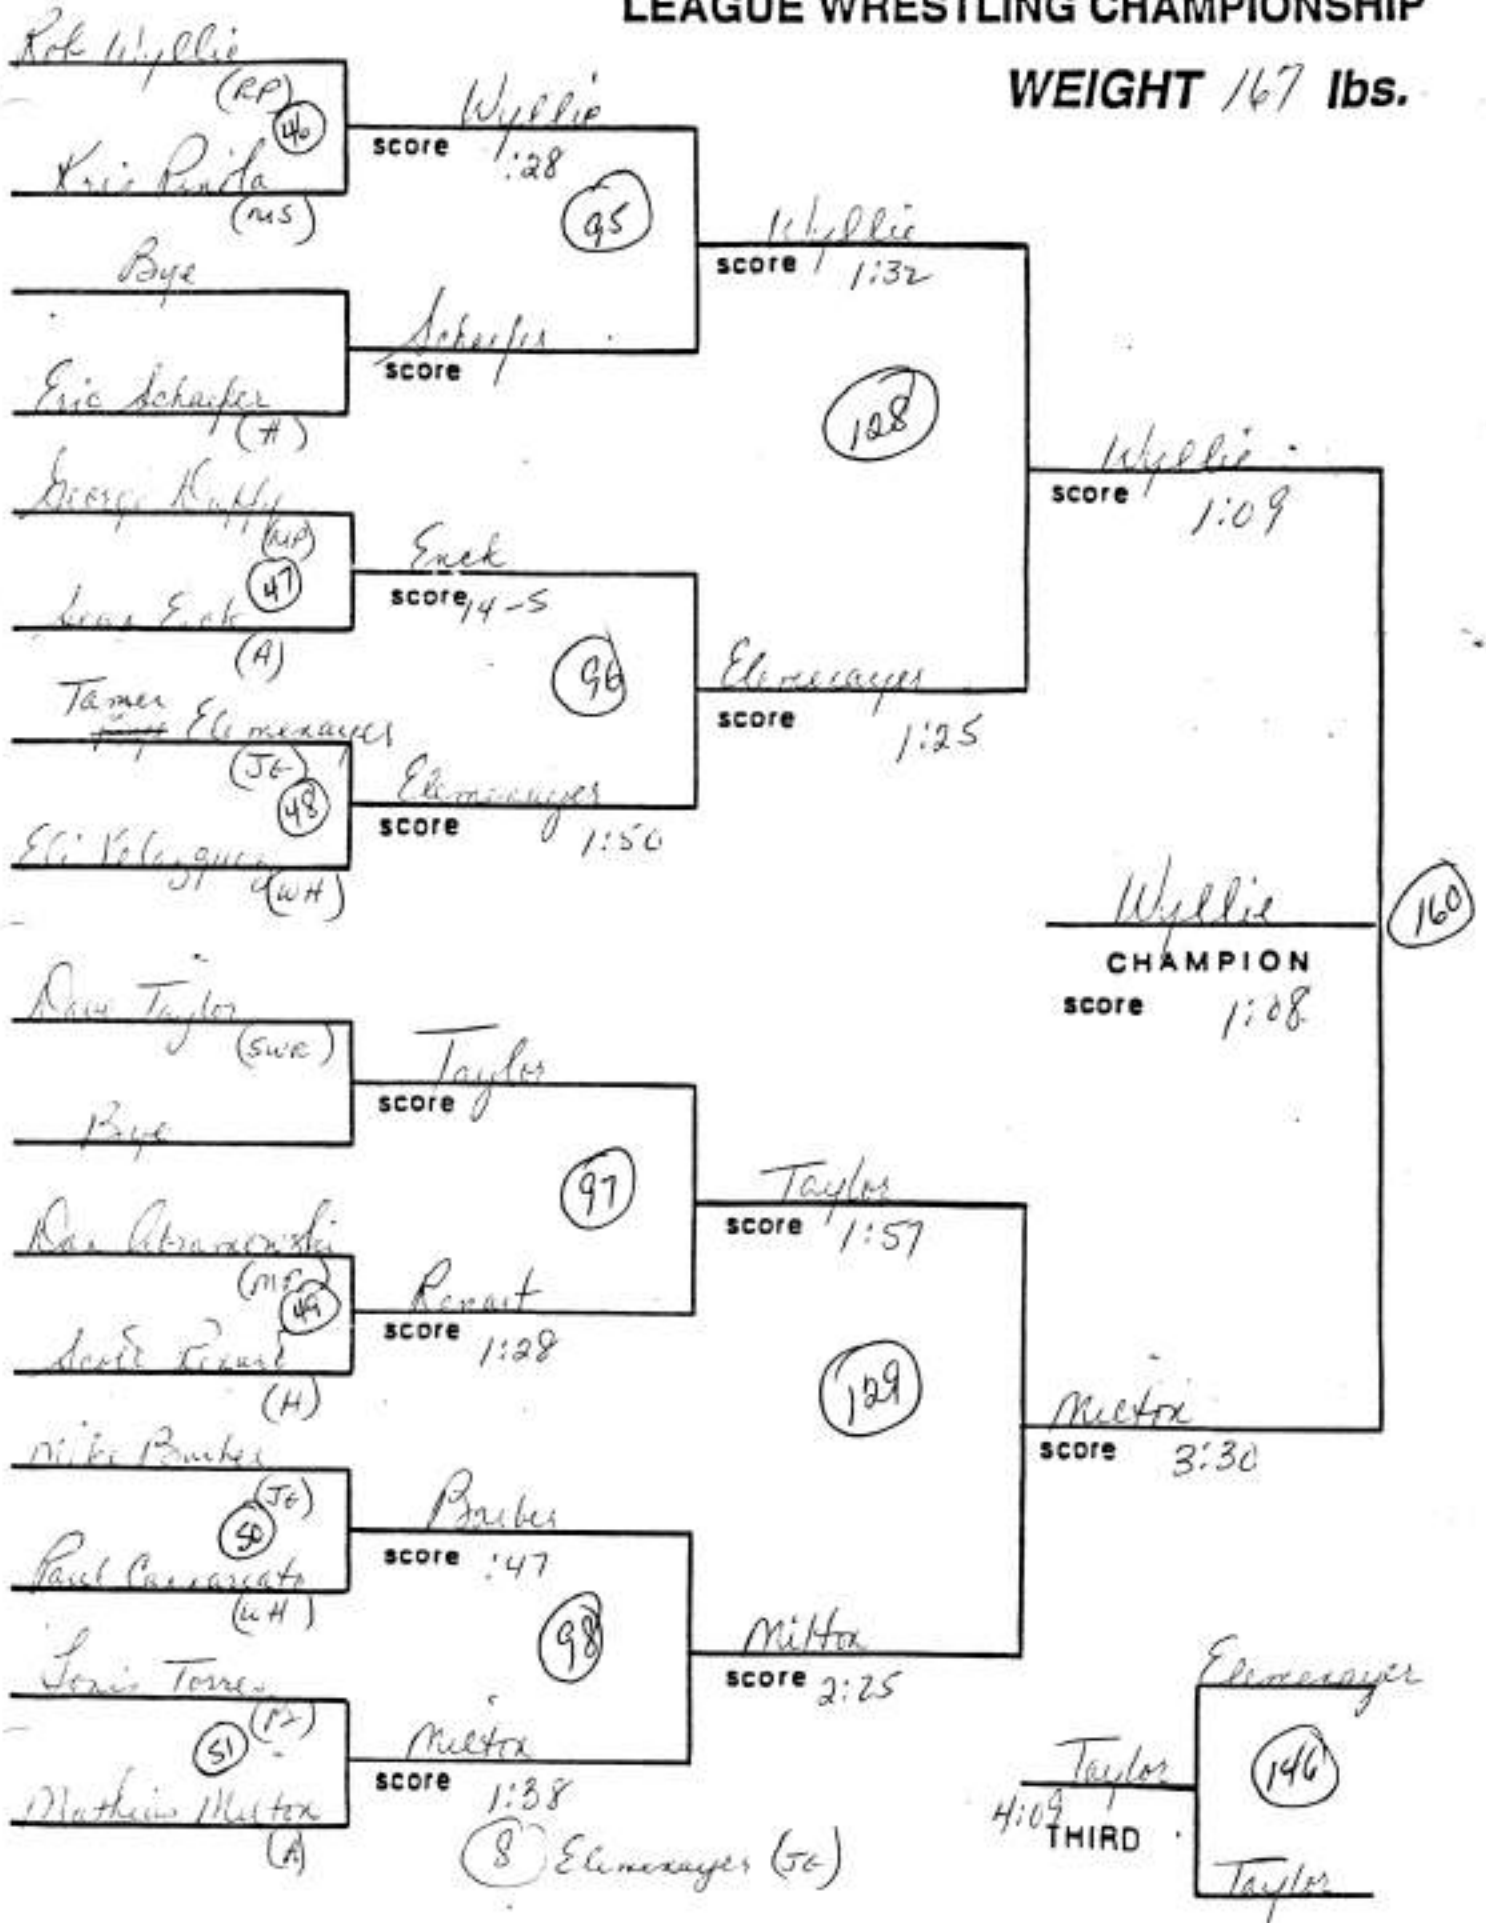

1944 SECTION XI
LEAGUE WRESTLING CHAMPIONSHIP
LEAGUE 5
WEIGHT 91 lbs.

SECTION XI LEAGUE WRESTLING CHAMPIONSHIP

WEIGHT 98 lbs.

SECTION XI LEAGUE WRESTLING CHAMPIONSHIP

WEIGHT 105 lbs.

SECTION XI LEAGUE WRESTLING CHAMPIONSHIP

WEIGHT 112 lbs.

SECTION XI LEAGUE WRESTLING CHAMPIONSHIP

WEIGHT 119 lbs.

SECTION XI
LEAGUE WRESTLING CHAMPIONSHIP

WEIGHT 126 lbs.

SECTION XI LEAGUE WRESTLING CHAMPIONSHIP

WEIGHT 132 lbs.

SECTION XI LEAGUE WRESTLING CHAMPIONSHIP

WEIGHT 138 lbs.

SECTION XI LEAGUE WRESTLING CHAMPIONSHIP

WEIGHT 145 lbs.

SECTION XI LEAGUE WRESTLING CHAMPIONSHIP

WEIGHT 155 lbs.

SECTION XI LEAGUE WRESTLING CHAMPIONSHIP

WEIGHT 167 lbs.

SECTION XI
LEAGUE WRESTLING CHAMPIONSHIP