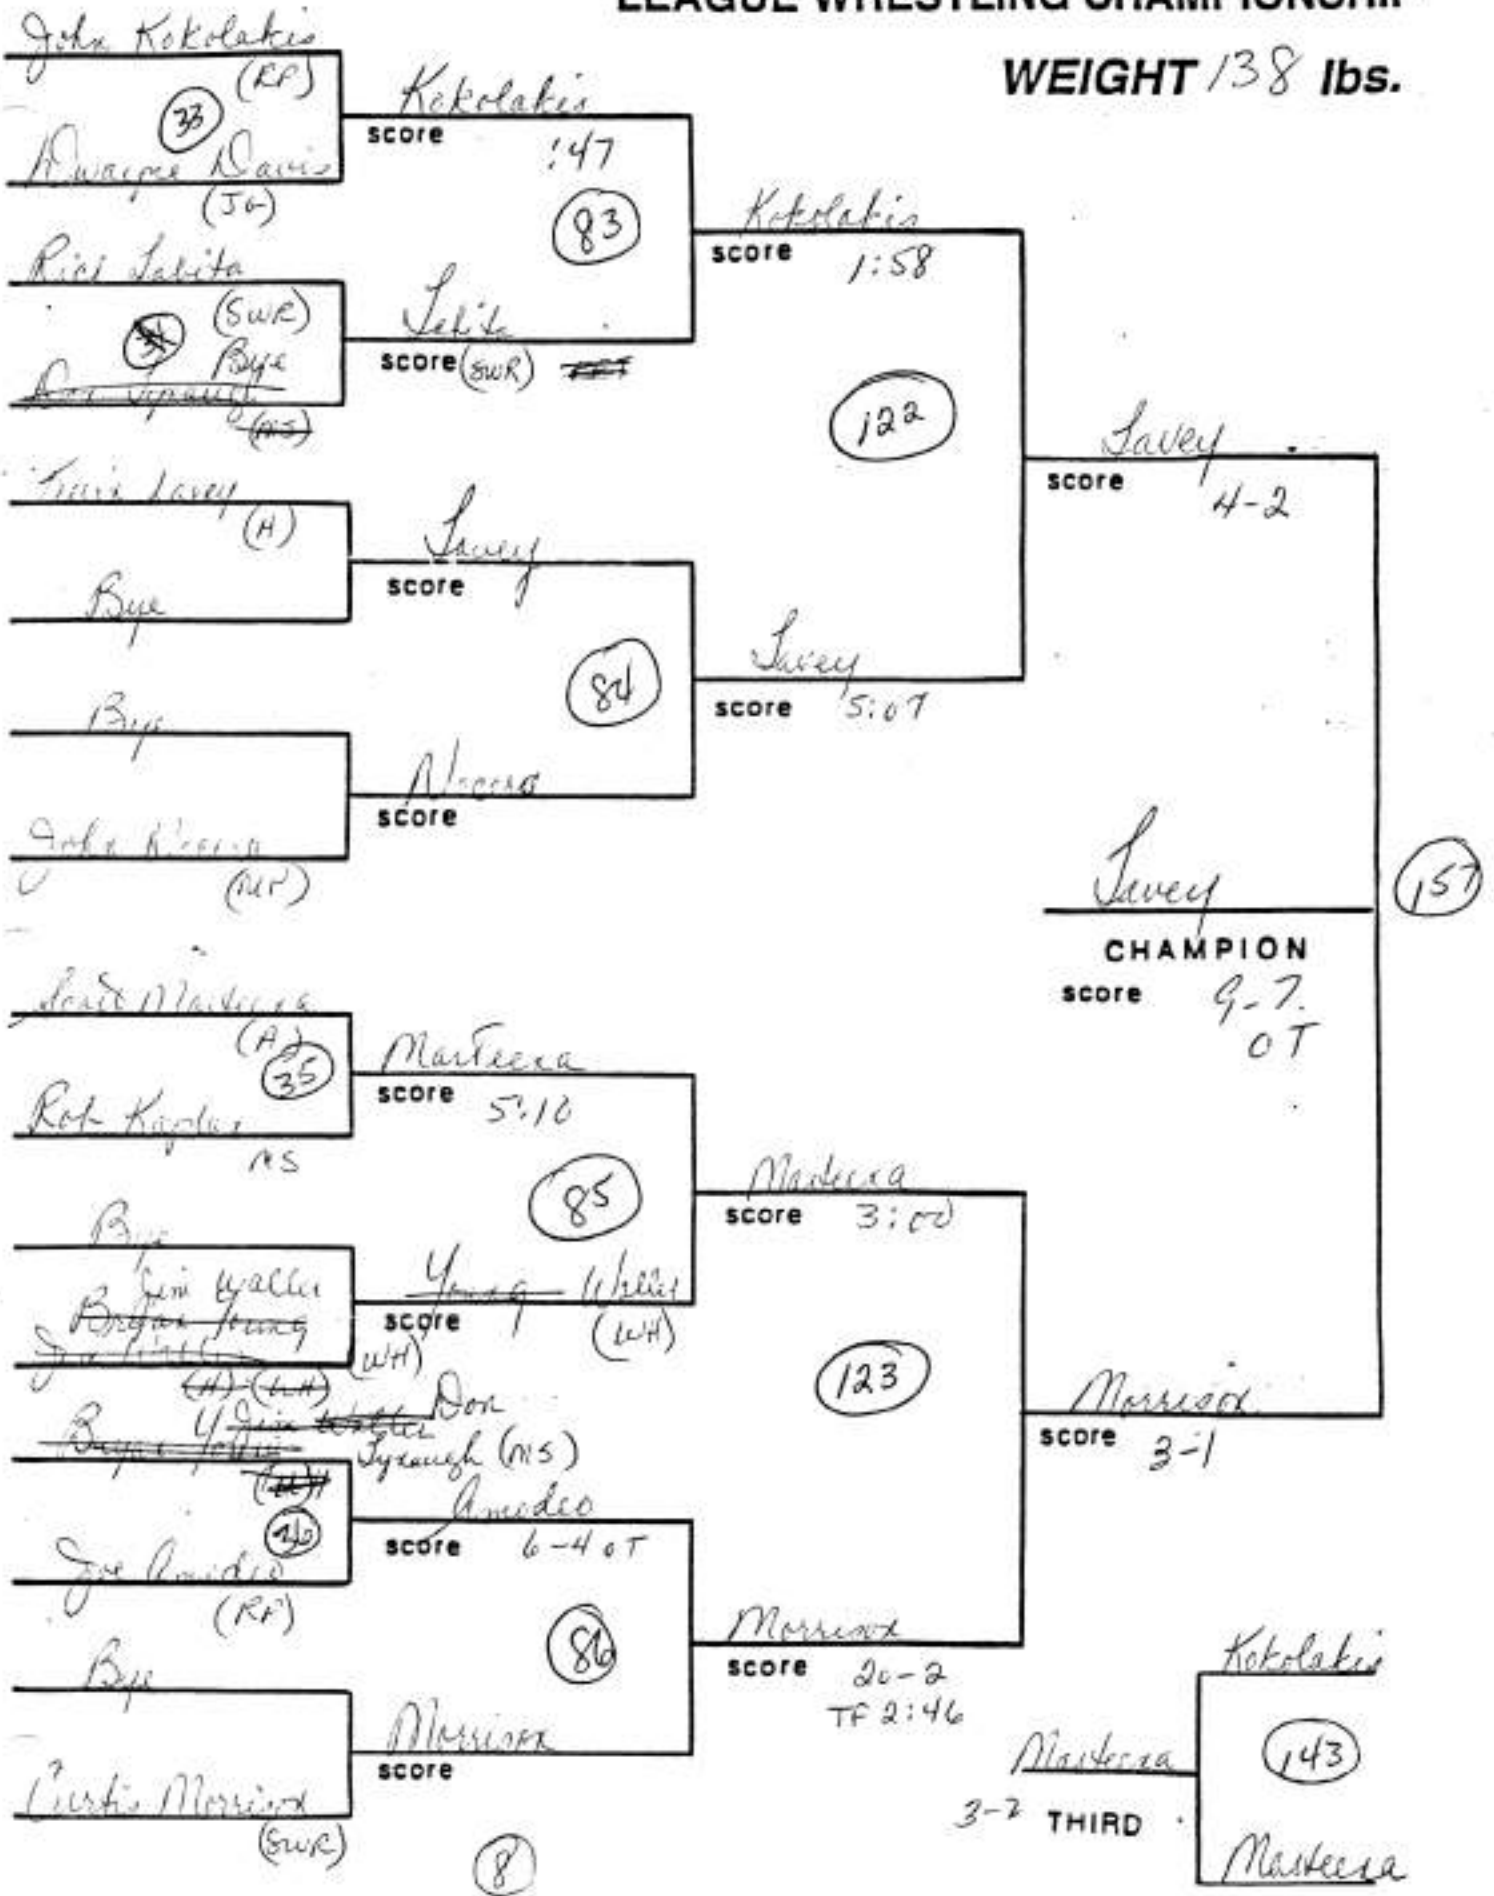

1944 SECTION XI
LEAGUE WRESTLING CHAMPIONSHIP
LEAGUE 5
WEIGHT 91 lbs.

SECTION XI LEAGUE WRESTLING CHAMPIONSHIP

WEIGHT 98 lbs.

SECTION XI LEAGUE WRESTLING CHAMPIONSHIP

WEIGHT 105 lbs.

SECTION XI LEAGUE WRESTLING CHAMPIONSHIP

WEIGHT 112 lbs.

SECTION XI LEAGUE WRESTLING CHAMPIONSHIP

WEIGHT 119 lbs.

SECTION XI
LEAGUE WRESTLING CHAMPIONSHIP

WEIGHT 126 lbs.

SECTION XI LEAGUE WRESTLING CHAMPIONSHIP

WEIGHT 132 lbs.

SECTION XI LEAGUE WRESTLING CHAMPIONSHIP

WEIGHT 138 lbs.

SECTION XI LEAGUE WRESTLING CHAMPIONSHIP

WEIGHT 145 lbs.

SECTION XI LEAGUE WRESTLING CHAMPIONSHIP

WEIGHT 155 lbs.

SECTION XI LEAGUE WRESTLING CHAMPIONSHIP

WEIGHT 167 lbs.

SECTION XI
LEAGUE WRESTLING CHAMPIONSHIP