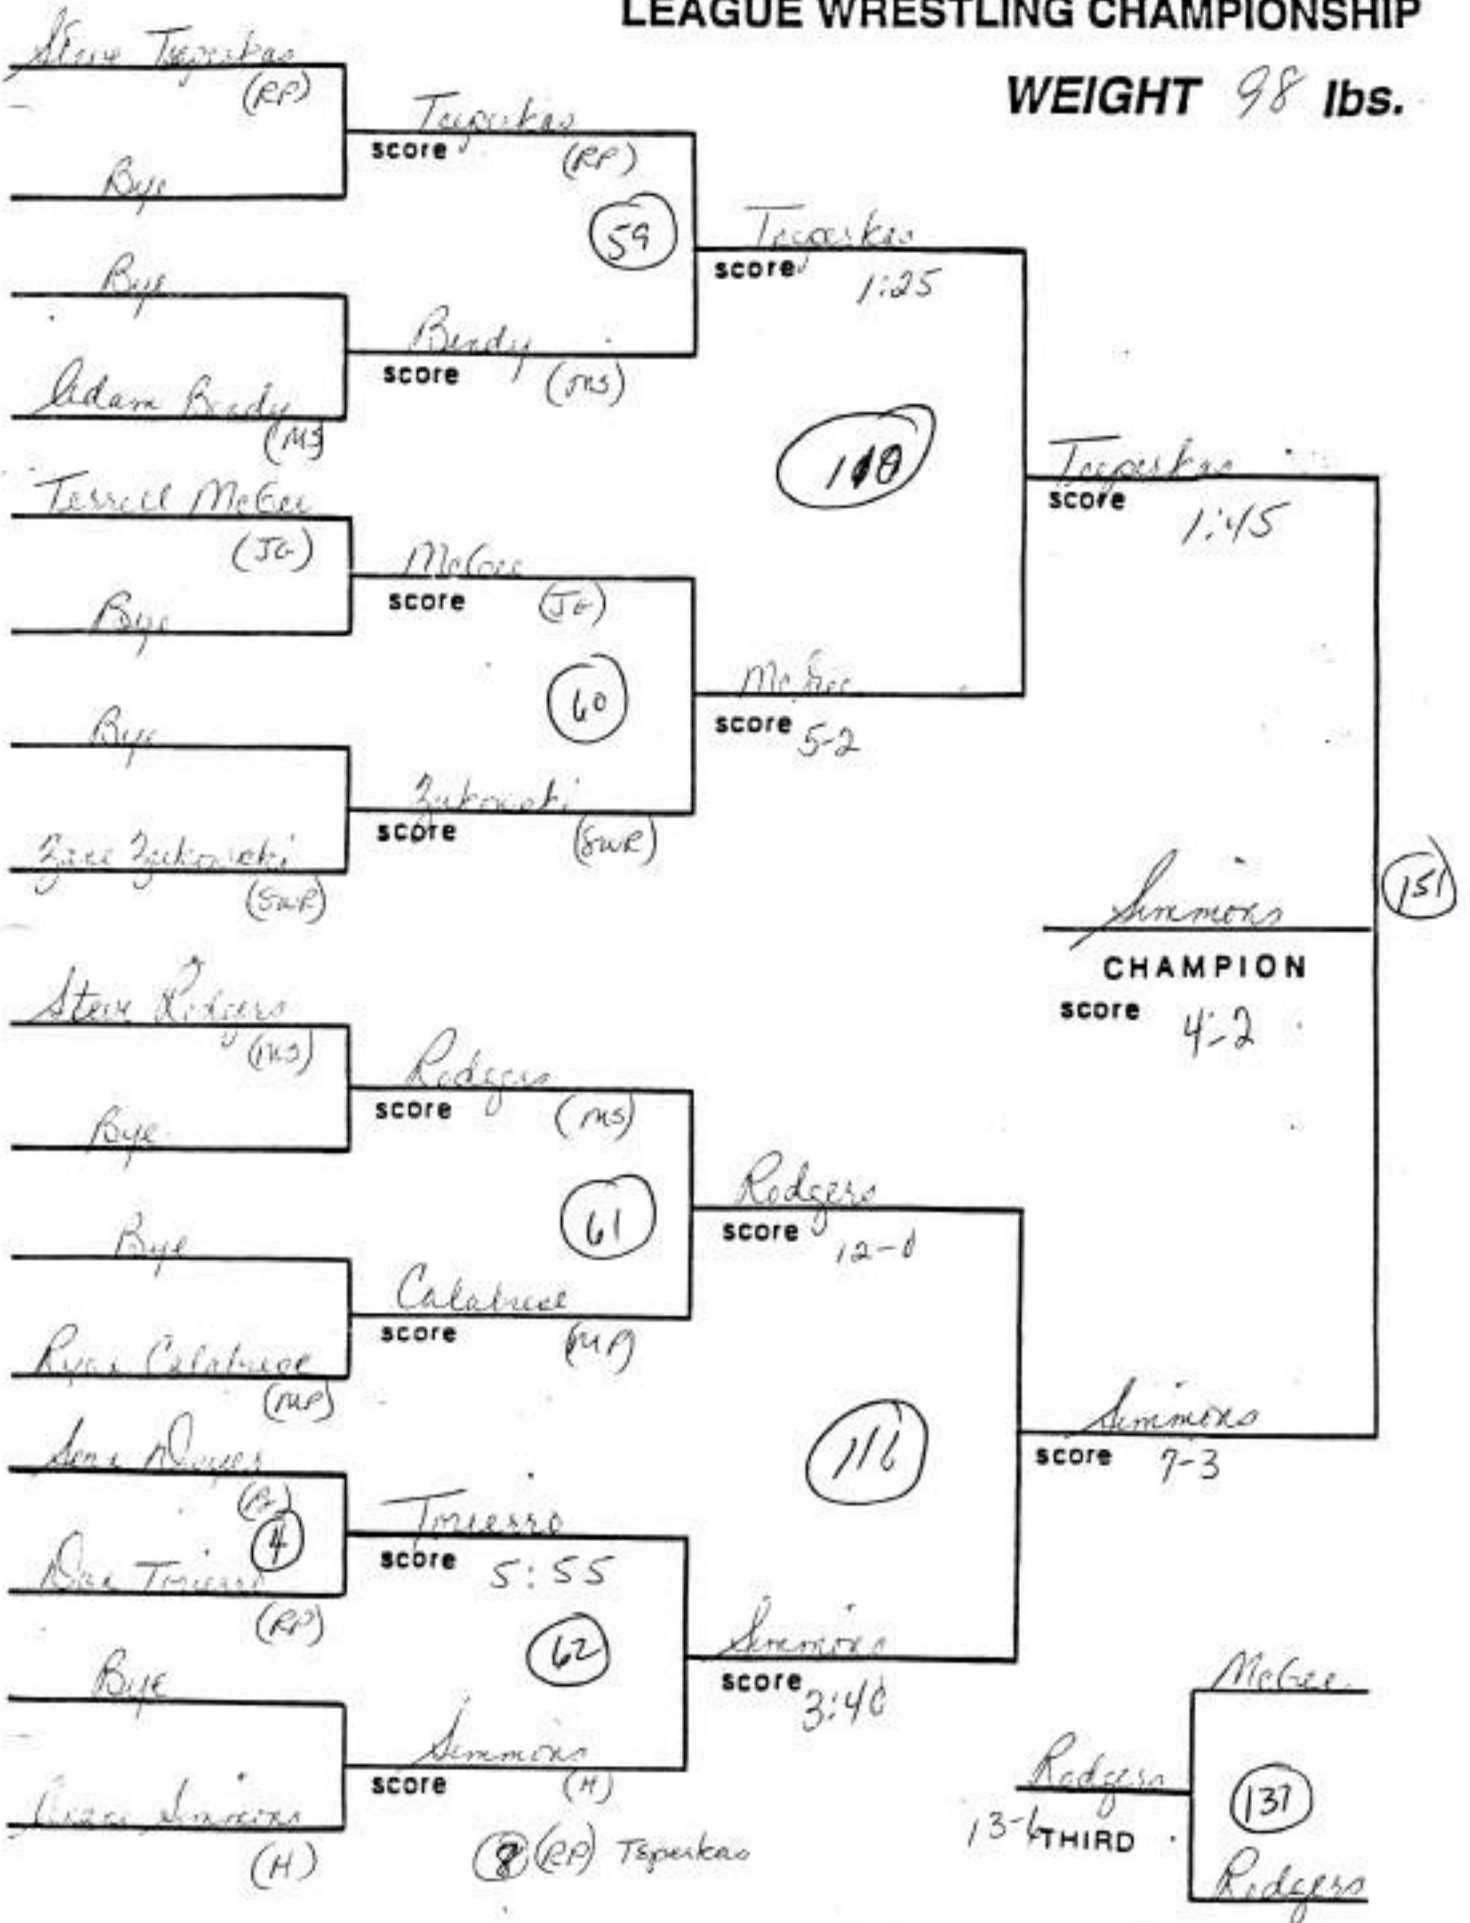

1944 SECTION XI
LEAGUE WRESTLING CHAMPIONSHIP
LEAGUE 5
WEIGHT 91 lbs.

SECTION XI LEAGUE WRESTLING CHAMPIONSHIP

WEIGHT 98 lbs.

SECTION XI LEAGUE WRESTLING CHAMPIONSHIP

WEIGHT 105 lbs.

SECTION XI LEAGUE WRESTLING CHAMPIONSHIP

WEIGHT 112 lbs.

SECTION XI LEAGUE WRESTLING CHAMPIONSHIP

WEIGHT 119 lbs.

SECTION XI
LEAGUE WRESTLING CHAMPIONSHIP

WEIGHT 126 lbs.

SECTION XI LEAGUE WRESTLING CHAMPIONSHIP

WEIGHT 132 lbs.

SECTION XI LEAGUE WRESTLING CHAMPIONSHIP

WEIGHT 138 lbs.

SECTION XI LEAGUE WRESTLING CHAMPIONSHIP

WEIGHT 145 lbs.

SECTION XI LEAGUE WRESTLING CHAMPIONSHIP

WEIGHT 155 lbs.

SECTION XI LEAGUE WRESTLING CHAMPIONSHIP

WEIGHT 167 lbs.

SECTION XI
LEAGUE WRESTLING CHAMPIONSHIP