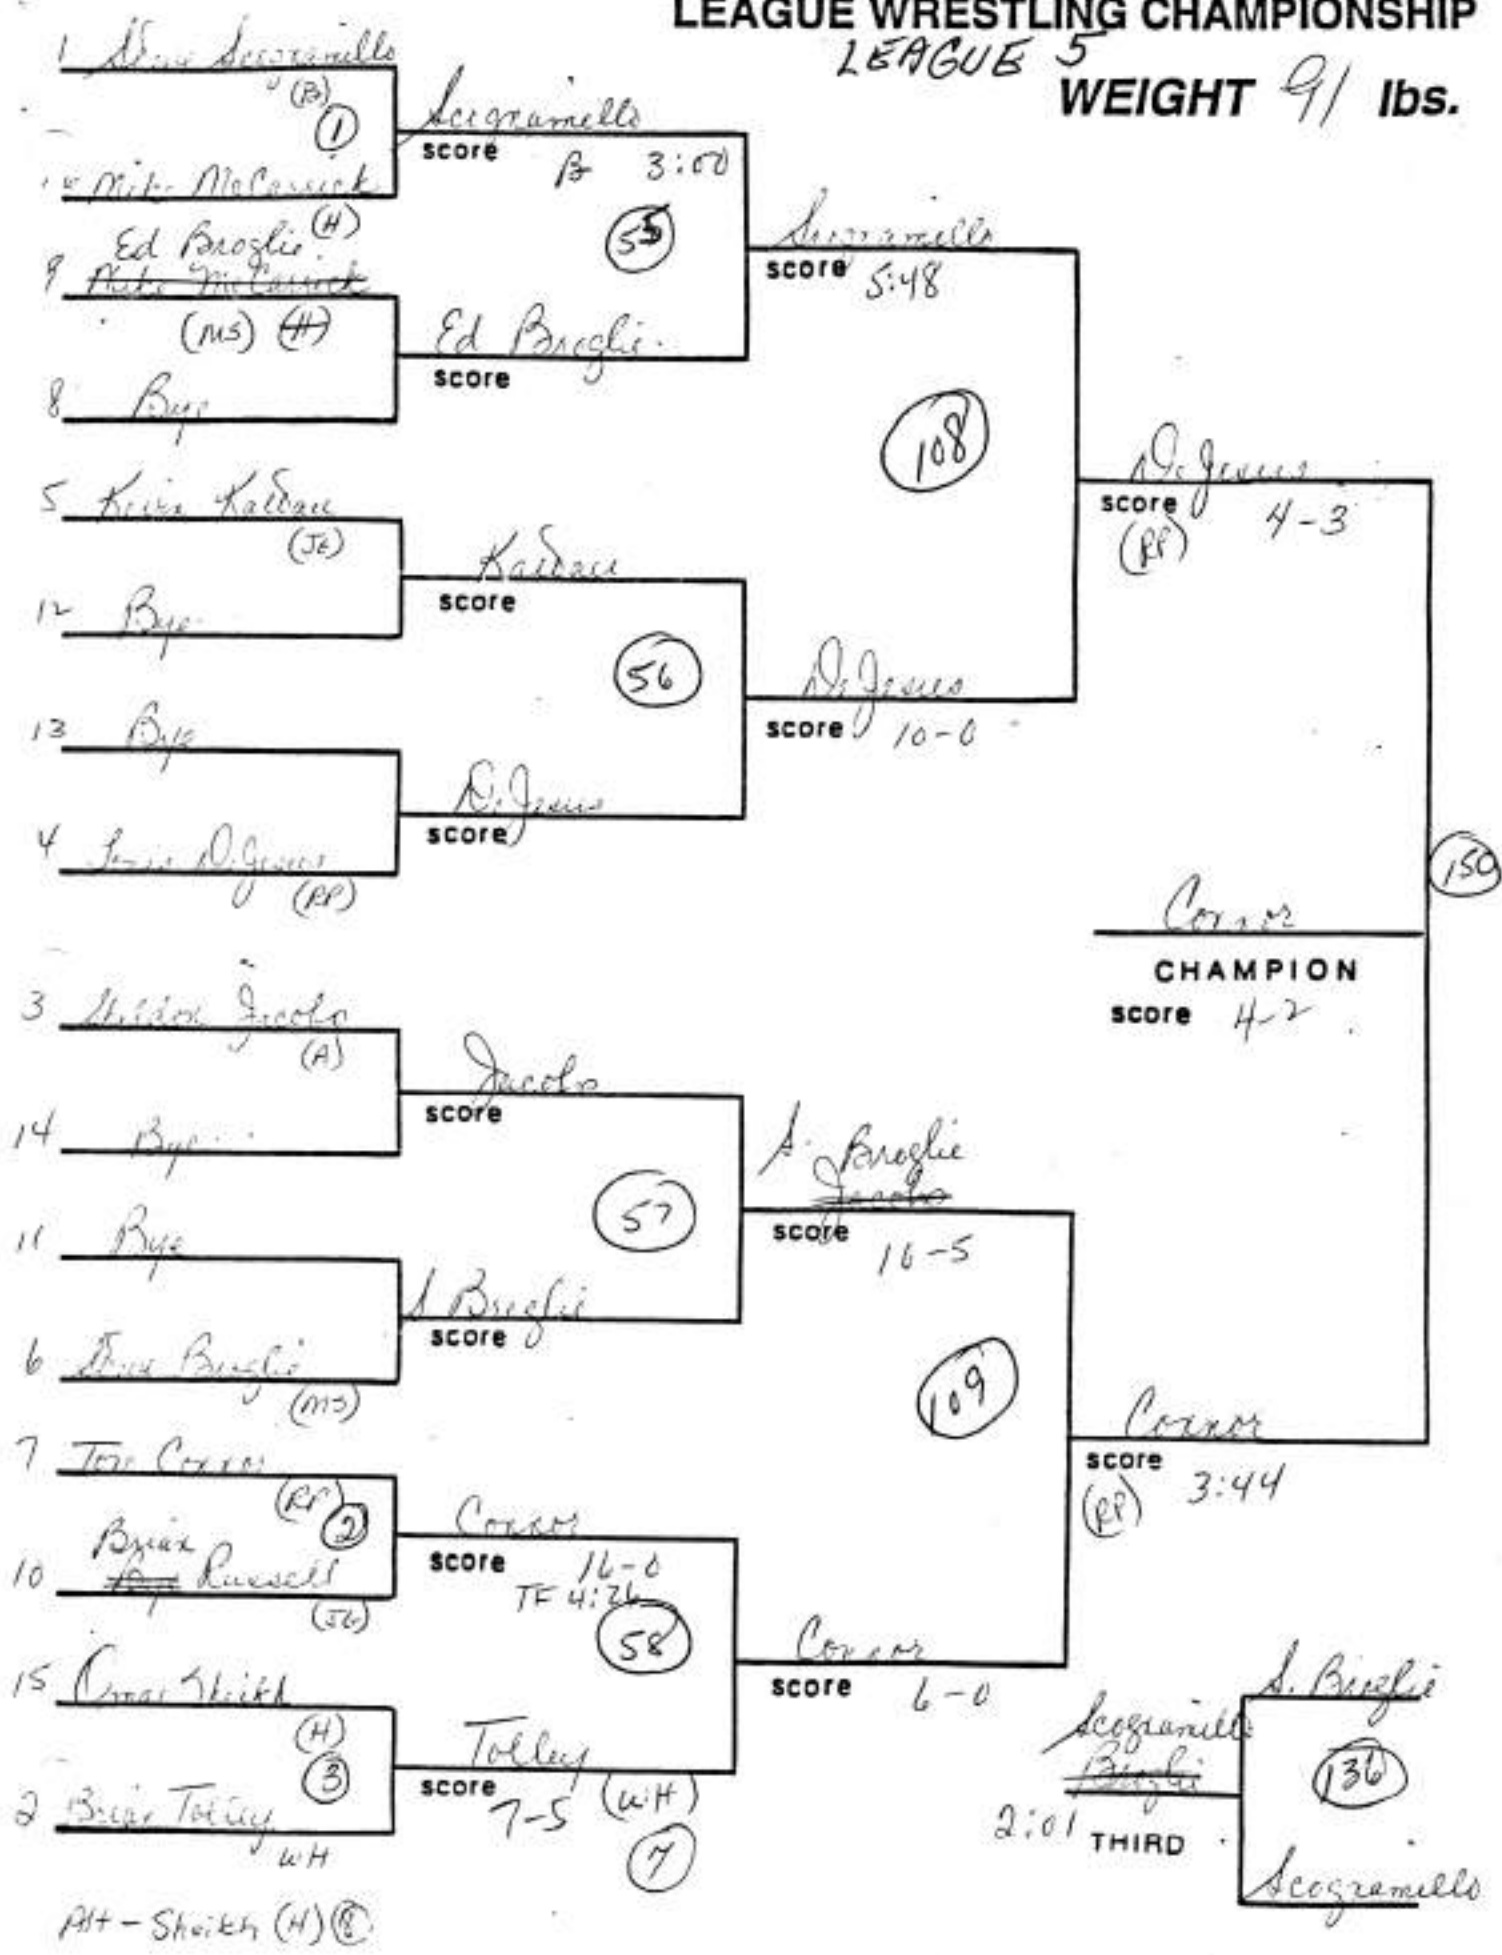

1944 SECTION XI
LEAGUE WRESTLING CHAMPIONSHIP
LEAGUE 5
WEIGHT 91 lbs.

SECTION XI LEAGUE WRESTLING CHAMPIONSHIP

WEIGHT 98 lbs.

SECTION XI LEAGUE WRESTLING CHAMPIONSHIP

WEIGHT 105 lbs.

SECTION XI LEAGUE WRESTLING CHAMPIONSHIP

WEIGHT 112 lbs.

SECTION XI LEAGUE WRESTLING CHAMPIONSHIP

WEIGHT 119 lbs.

SECTION XI
LEAGUE WRESTLING CHAMPIONSHIP

WEIGHT 126 lbs.

SECTION XI LEAGUE WRESTLING CHAMPIONSHIP

WEIGHT 132 lbs.

SECTION XI LEAGUE WRESTLING CHAMPIONSHIP