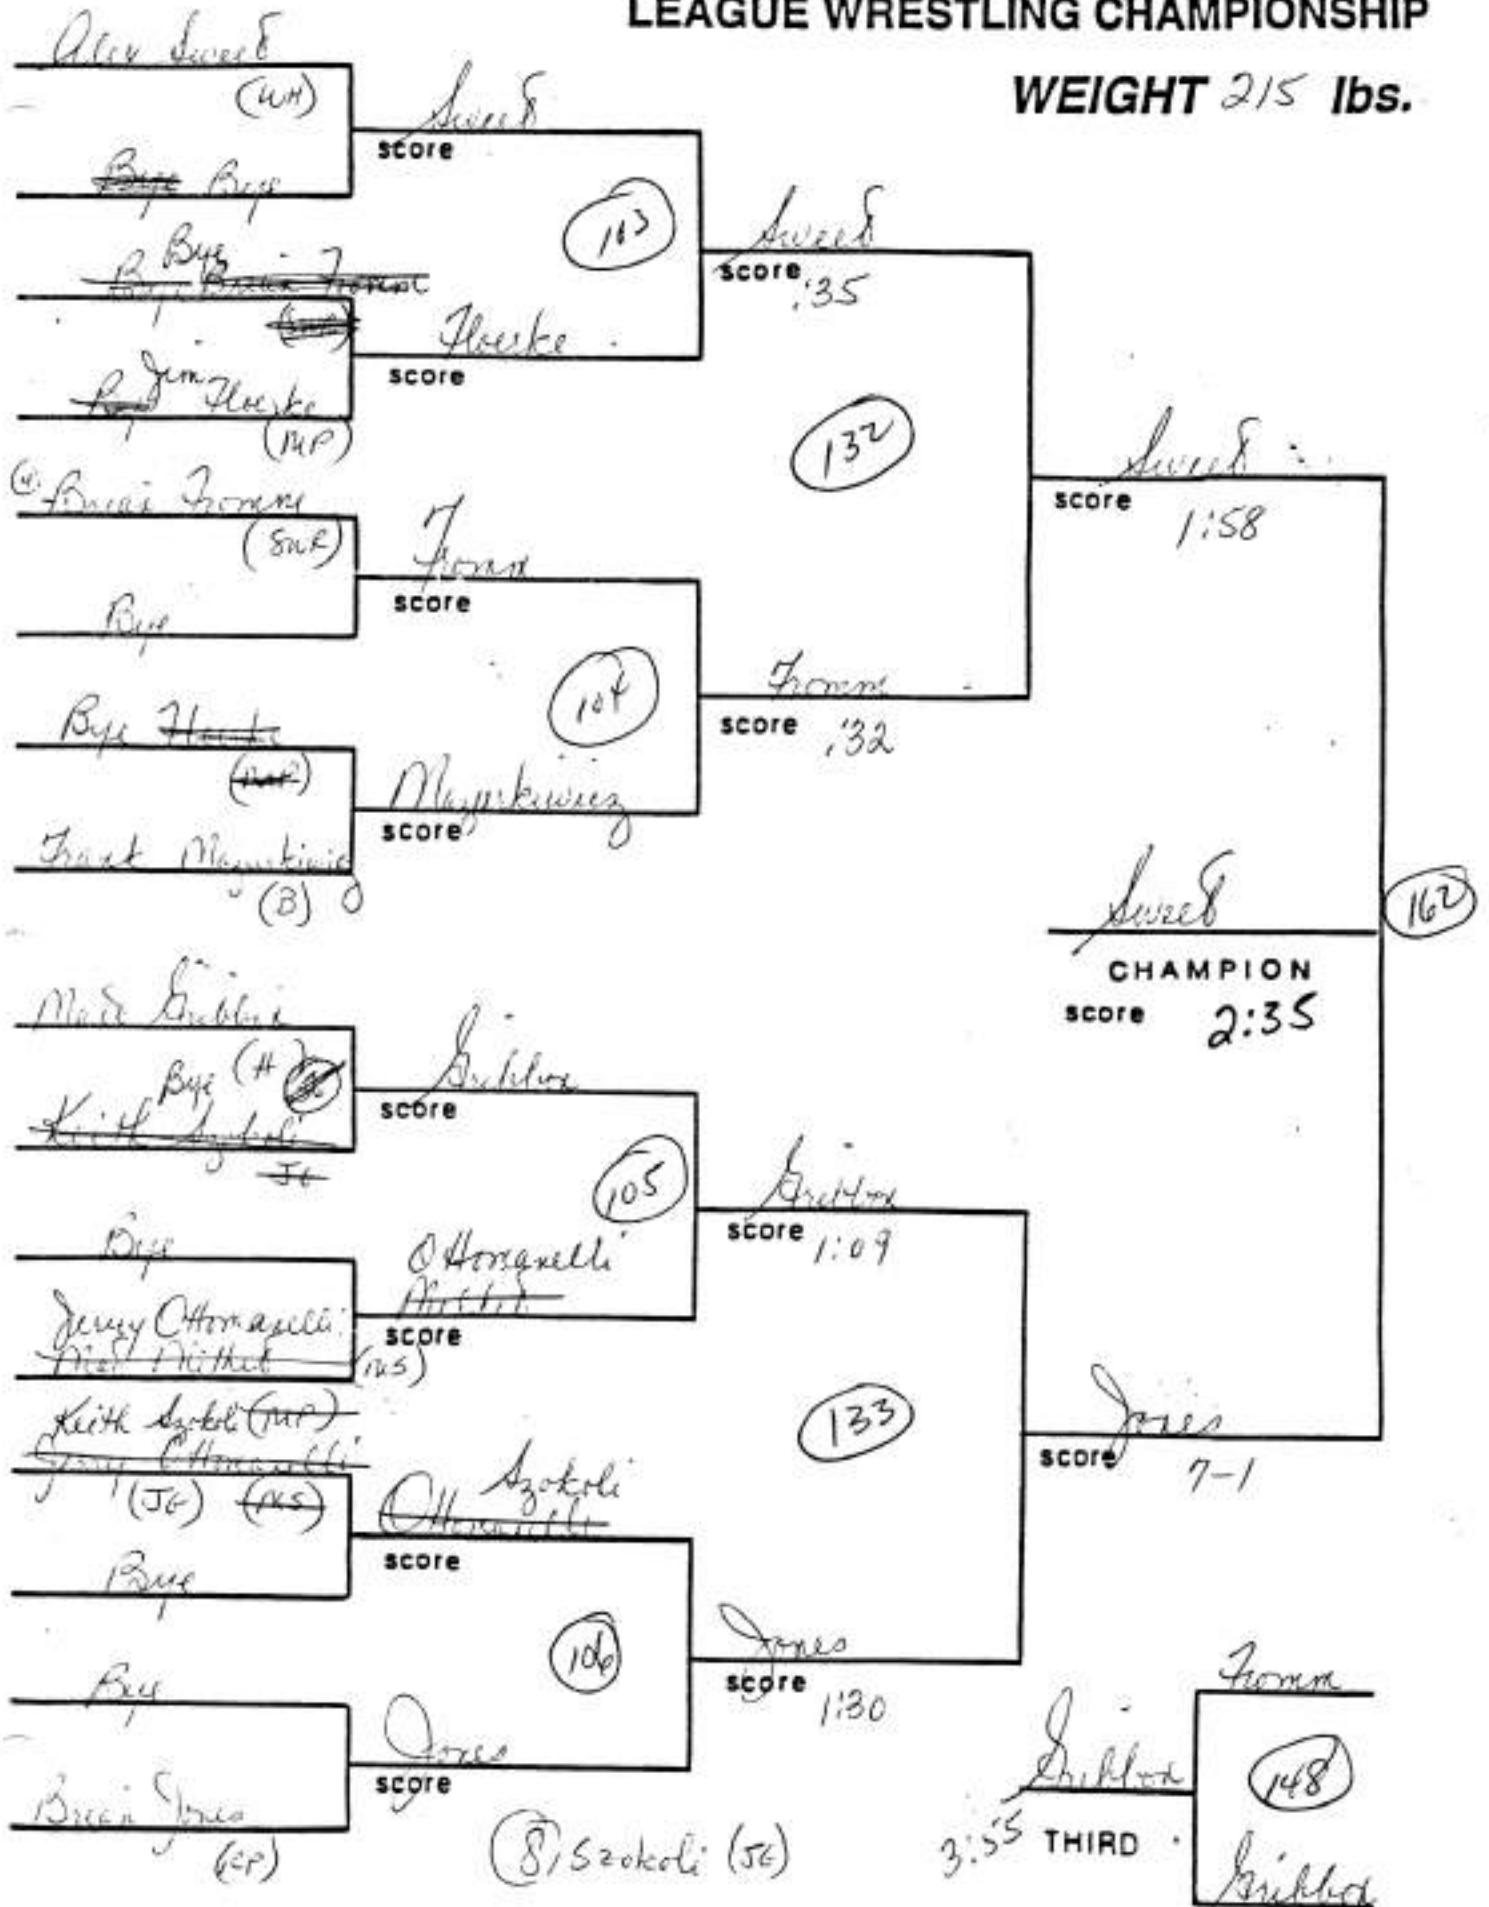

SECTION XI LEAGUE WRESTLING CHAMPIONSHIP

WEIGHT 215 lbs.