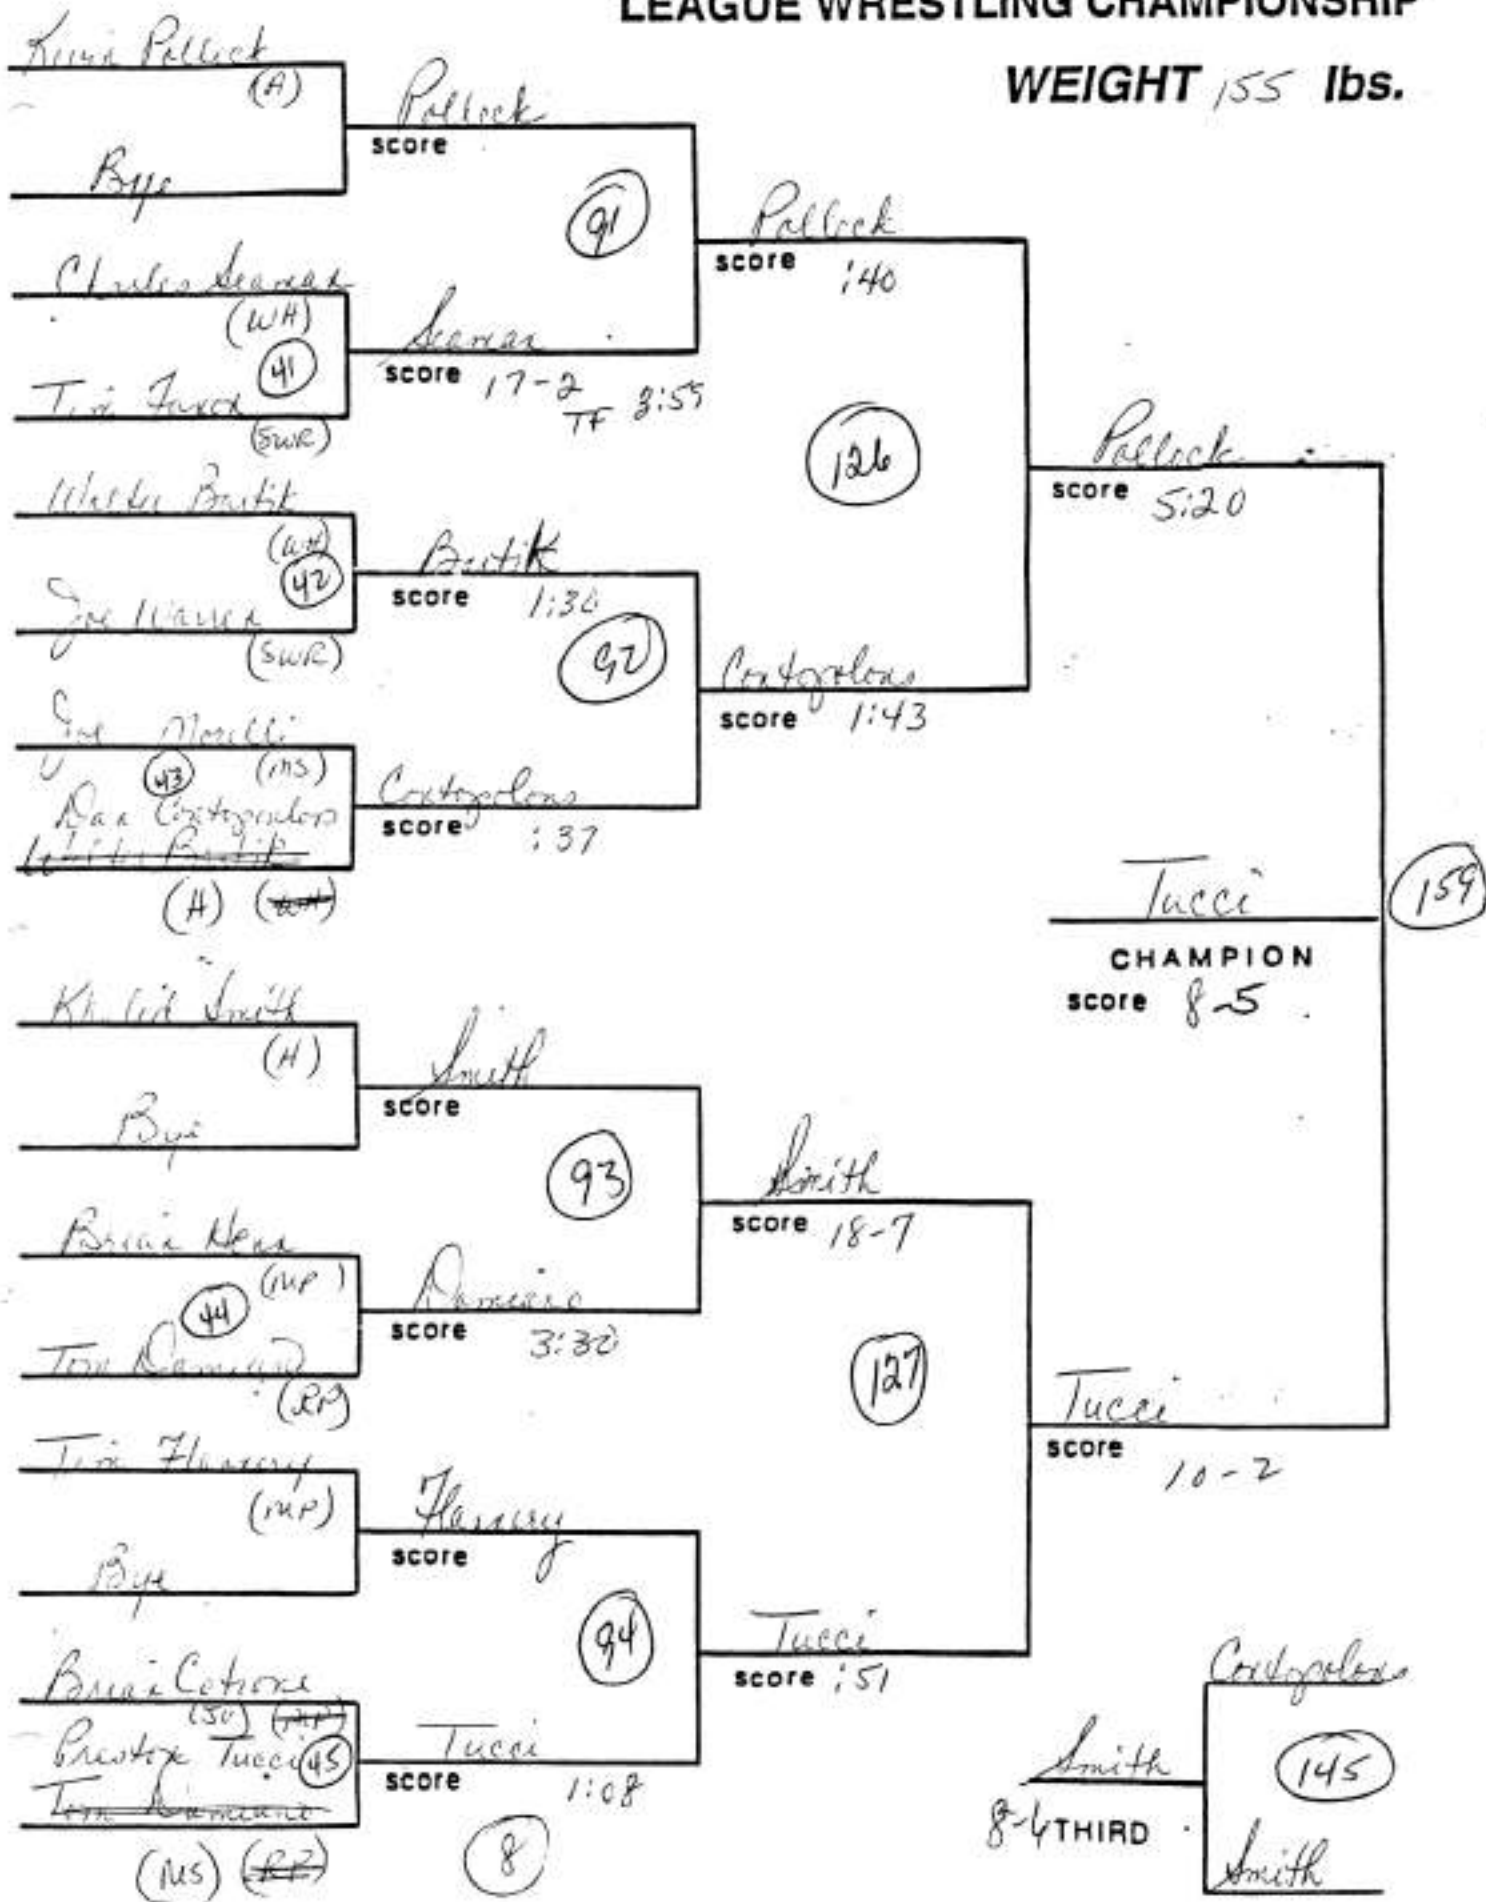

WEIGHT 138 lbs.

SECTION XI LEAGUE WRESTLING CHAMPIONSHIP

WEIGHT 145 lbs.

SECTION XI LEAGUE WRESTLING CHAMPIONSHIP

WEIGHT 155 lbs.

SECTION XI LEAGUE WRESTLING CHAMPIONSHIP

WEIGHT 167 lbs.

SECTION XI
LEAGUE WRESTLING CHAMPIONSHIP