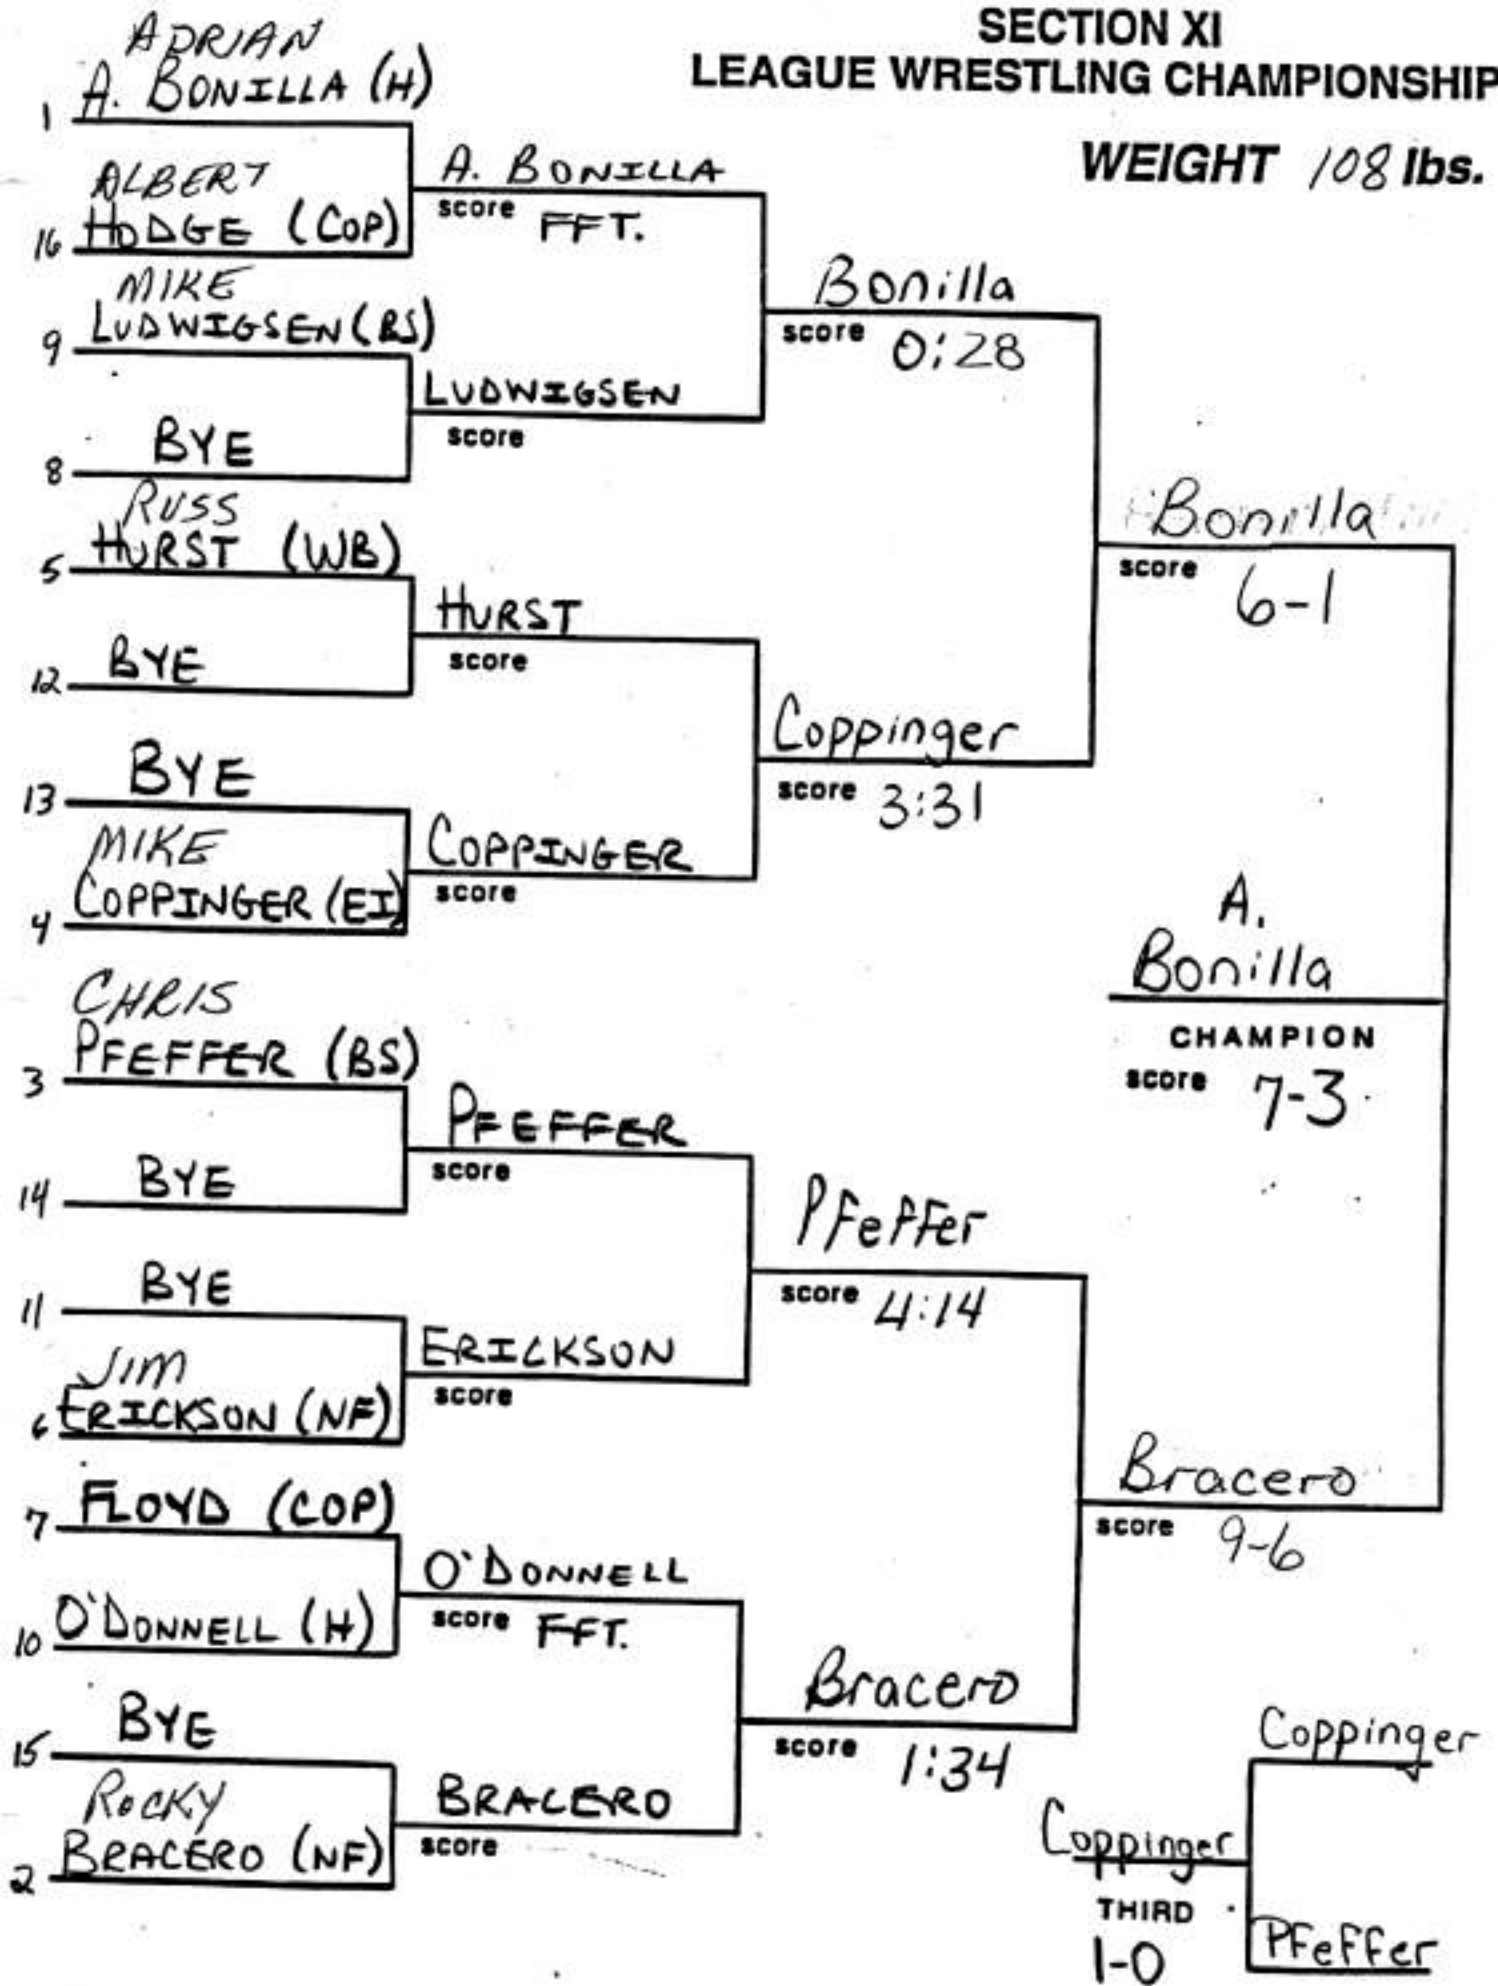

SECTION XI
LEAGUE WRESTLING CHAMPIONSHIP

WEIGHT 94 lbs.

SECTION XI
LEAGUE WRESTLING CHAMPIONSHIP

WEIGHT 101 lbs.

SECTION XI
LEAGUE WRESTLING CHAMPIONSHIP

WEIGHT 108 lbs.

SECTION XI
LEAGUE WRESTLING CHAMPIONSHIP

WEIGHT 115 lbs.

SECTION XI
LEAGUE WRESTLING CHAMPIONSHIP

WEIGHT 122 lbs.

SECTION XI
LEAGUE WRESTLING CHAMPIONSHIP

WEIGHT 129 lbs.

SECTION XI
LEAGUE WRESTLING CHAMPIONSHIP

WEIGHT 135 lbs.

SECTION XI
LEAGUE WRESTLING CHAMPIONSHIP

WEIGHT 141 lbs.

SECTION XI
LEAGUE WRESTLING CHAMPIONSHIP

WEIGHT 148 lbs.

SECTION XI
LEAGUE WRESTLING CHAMPIONSHIP

WEIGHT 158 lbs.

SECTION XI
LEAGUE WRESTLING CHAMPIONSHIP

WEIGHT 170 lbs.

SECTION XI
LEAGUE WRESTLING CHAMPIONSHIP

WEIGHT 180 lbs.

SECTION XI
LEAGUE WRESTLING CHAMPIONSHIP

WEIGHT 218 lbs.

SECTION XI
LEAGUE WRESTLING CHAMPIONSHIP

WEIGHT 253 lbs.