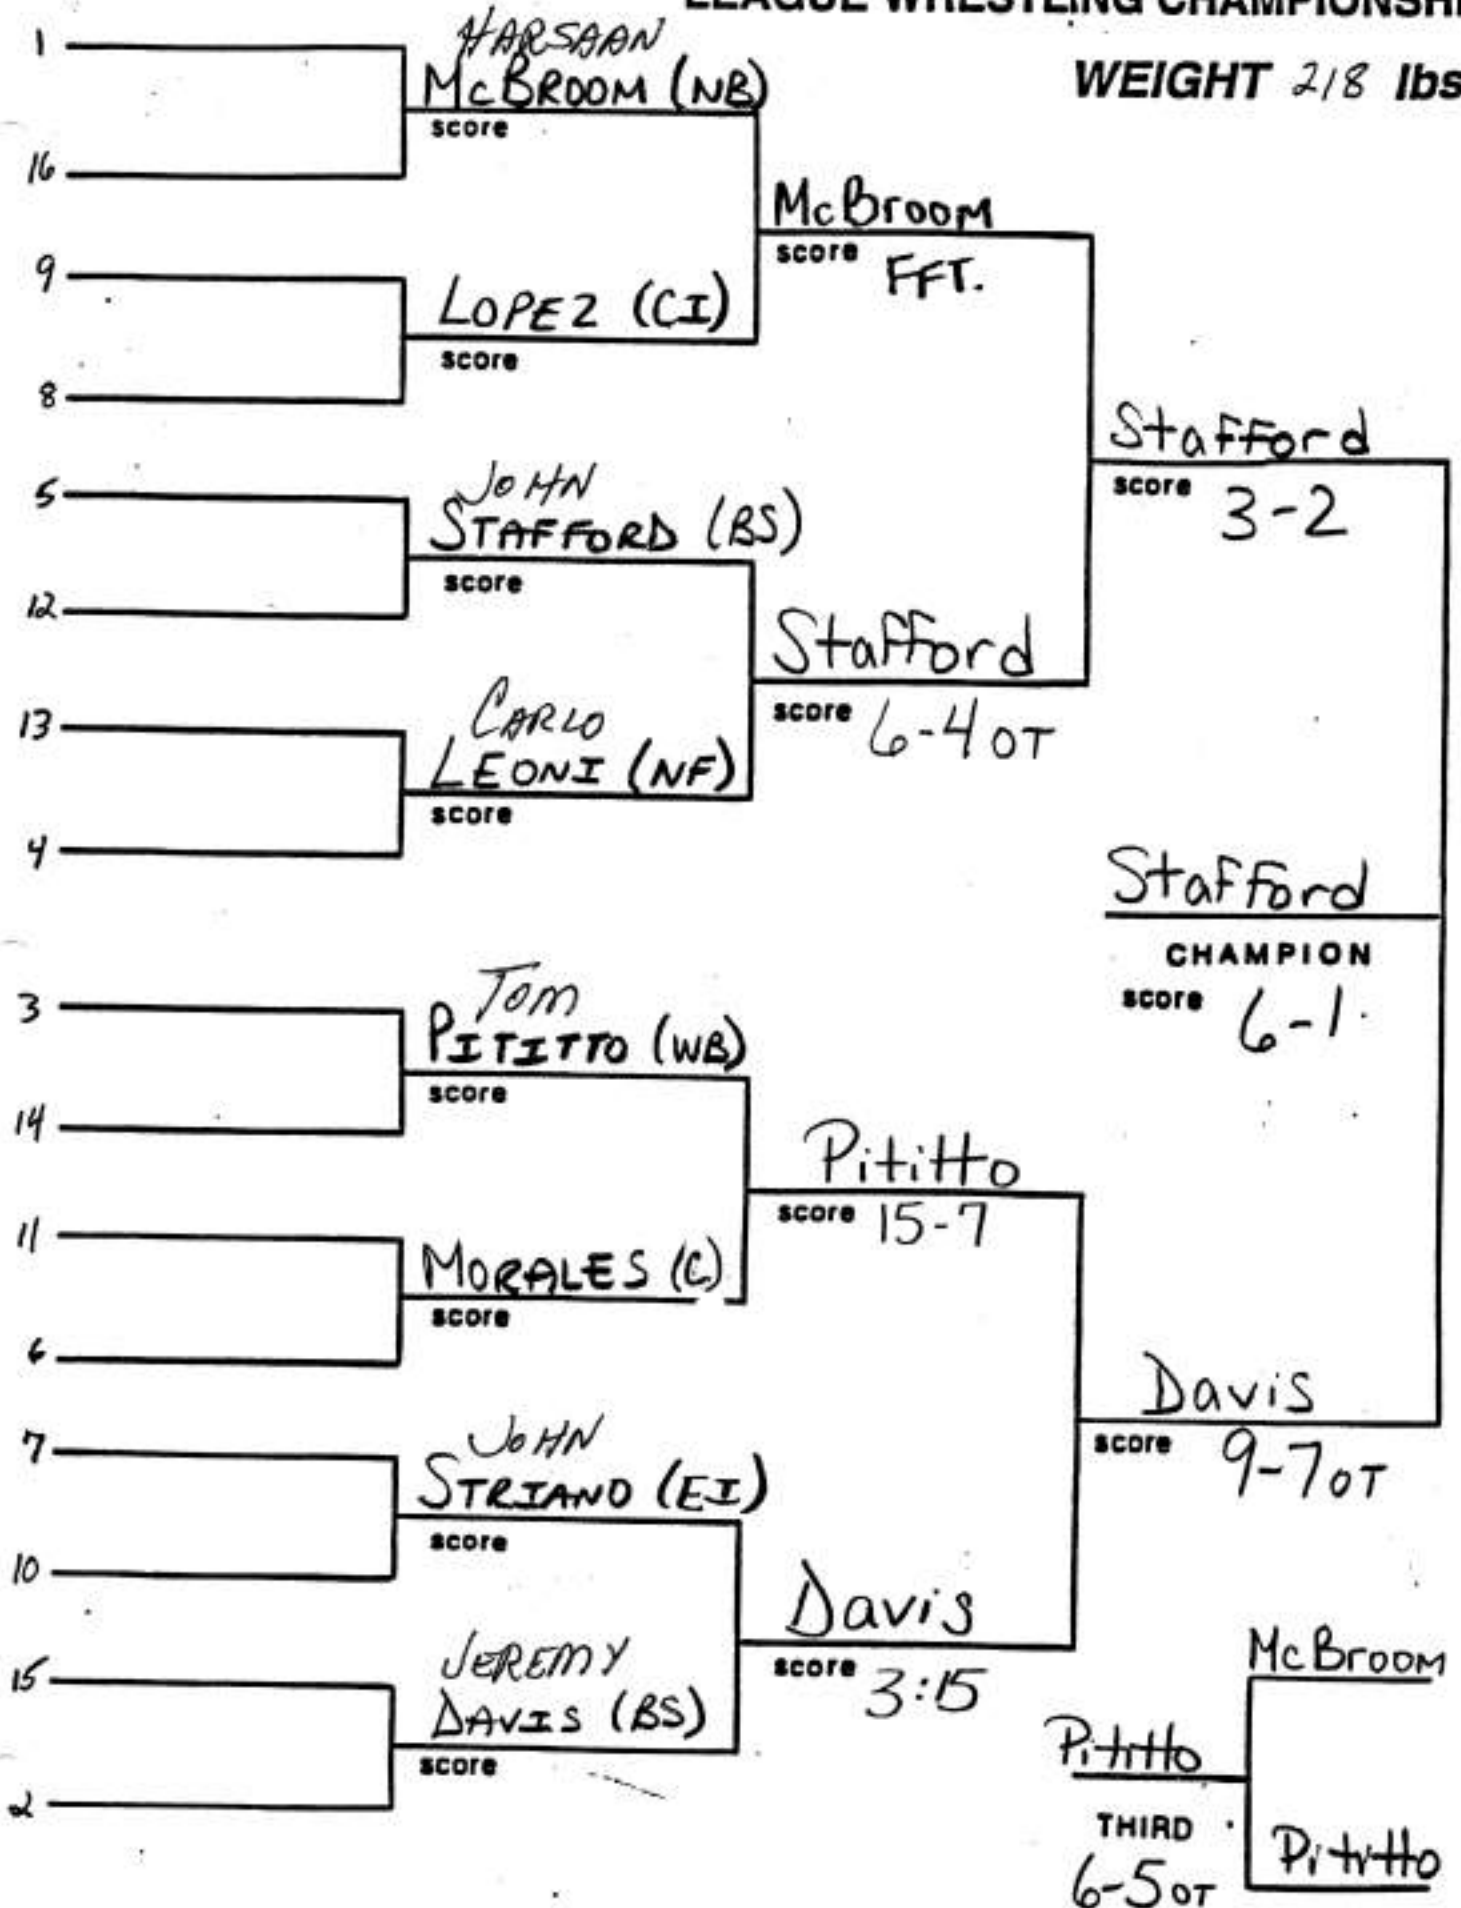

SECTION XI
LEAGUE WRESTLING CHAMPIONSHIP

WEIGHT 94 lbs.

SECTION XI
LEAGUE WRESTLING CHAMPIONSHIP

WEIGHT 101 lbs.

SECTION XI
LEAGUE WRESTLING CHAMPIONSHIP

WEIGHT 108 lbs.

SECTION XI
LEAGUE WRESTLING CHAMPIONSHIP

WEIGHT 115 lbs.

SECTION XI
LEAGUE WRESTLING CHAMPIONSHIP

WEIGHT 122 lbs.

SECTION XI
LEAGUE WRESTLING CHAMPIONSHIP

WEIGHT 129 lbs.

SECTION XI
LEAGUE WRESTLING CHAMPIONSHIP

WEIGHT 135 lbs.

SECTION XI
LEAGUE WRESTLING CHAMPIONSHIP

WEIGHT 141 lbs.

SECTION XI
LEAGUE WRESTLING CHAMPIONSHIP

WEIGHT 148 lbs.

SECTION XI
LEAGUE WRESTLING CHAMPIONSHIP

WEIGHT 158 lbs.

SECTION XI
LEAGUE WRESTLING CHAMPIONSHIP

WEIGHT 170 lbs.

SECTION XI
LEAGUE WRESTLING CHAMPIONSHIP

WEIGHT 180 lbs.

SECTION XI
LEAGUE WRESTLING CHAMPIONSHIP

WEIGHT 218 lbs.

SECTION XI
LEAGUE WRESTLING CHAMPIONSHIP

WEIGHT 253 lbs.