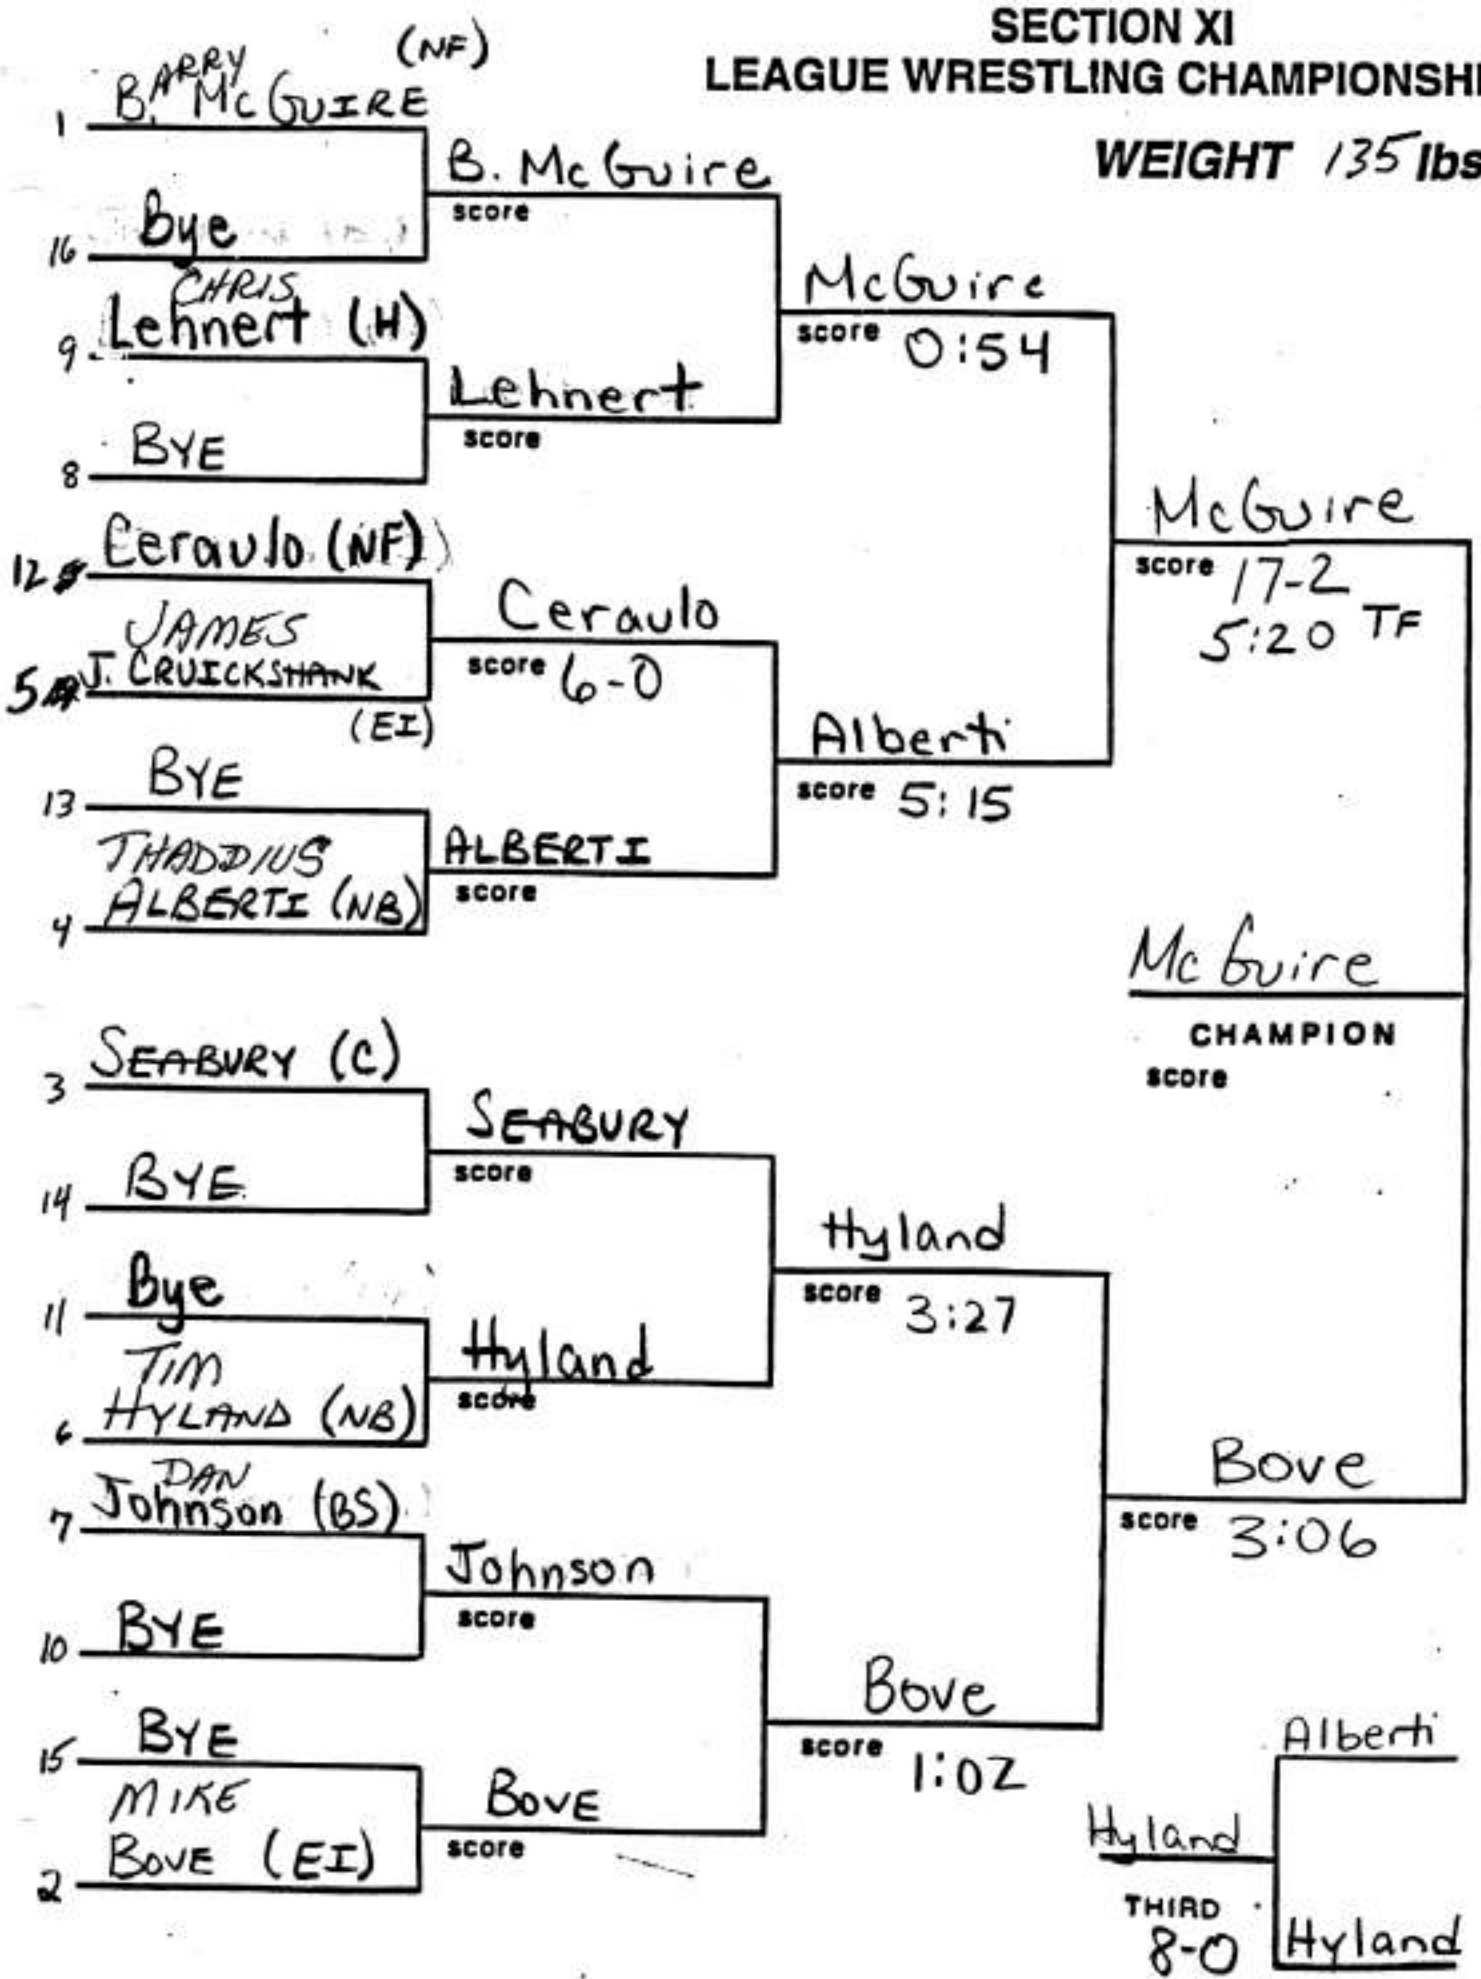

SECTION XI
LEAGUE WRESTLING CHAMPIONSHIP

WEIGHT 94 lbs.

SECTION XI
LEAGUE WRESTLING CHAMPIONSHIP

WEIGHT 101 lbs.

SECTION XI
LEAGUE WRESTLING CHAMPIONSHIP

WEIGHT 108 lbs.

SECTION XI
LEAGUE WRESTLING CHAMPIONSHIP

WEIGHT 115 lbs.

SECTION XI
LEAGUE WRESTLING CHAMPIONSHIP

WEIGHT 122 lbs.

SECTION XI
LEAGUE WRESTLING CHAMPIONSHIP

WEIGHT 129 lbs.

SECTION XI
LEAGUE WRESTLING CHAMPIONSHIP

WEIGHT 135 lbs.

SECTION XI
LEAGUE WRESTLING CHAMPIONSHIP

WEIGHT 141 lbs.

SECTION XI
LEAGUE WRESTLING CHAMPIONSHIP

WEIGHT 148 lbs.

SECTION XI
LEAGUE WRESTLING CHAMPIONSHIP

WEIGHT 158 lbs.

SECTION XI
LEAGUE WRESTLING CHAMPIONSHIP

WEIGHT 170 lbs.

SECTION XI
LEAGUE WRESTLING CHAMPIONSHIP

WEIGHT 180 lbs.

SECTION XI
LEAGUE WRESTLING CHAMPIONSHIP

WEIGHT 218 lbs.

SECTION XI
LEAGUE WRESTLING CHAMPIONSHIP

WEIGHT 253 lbs.