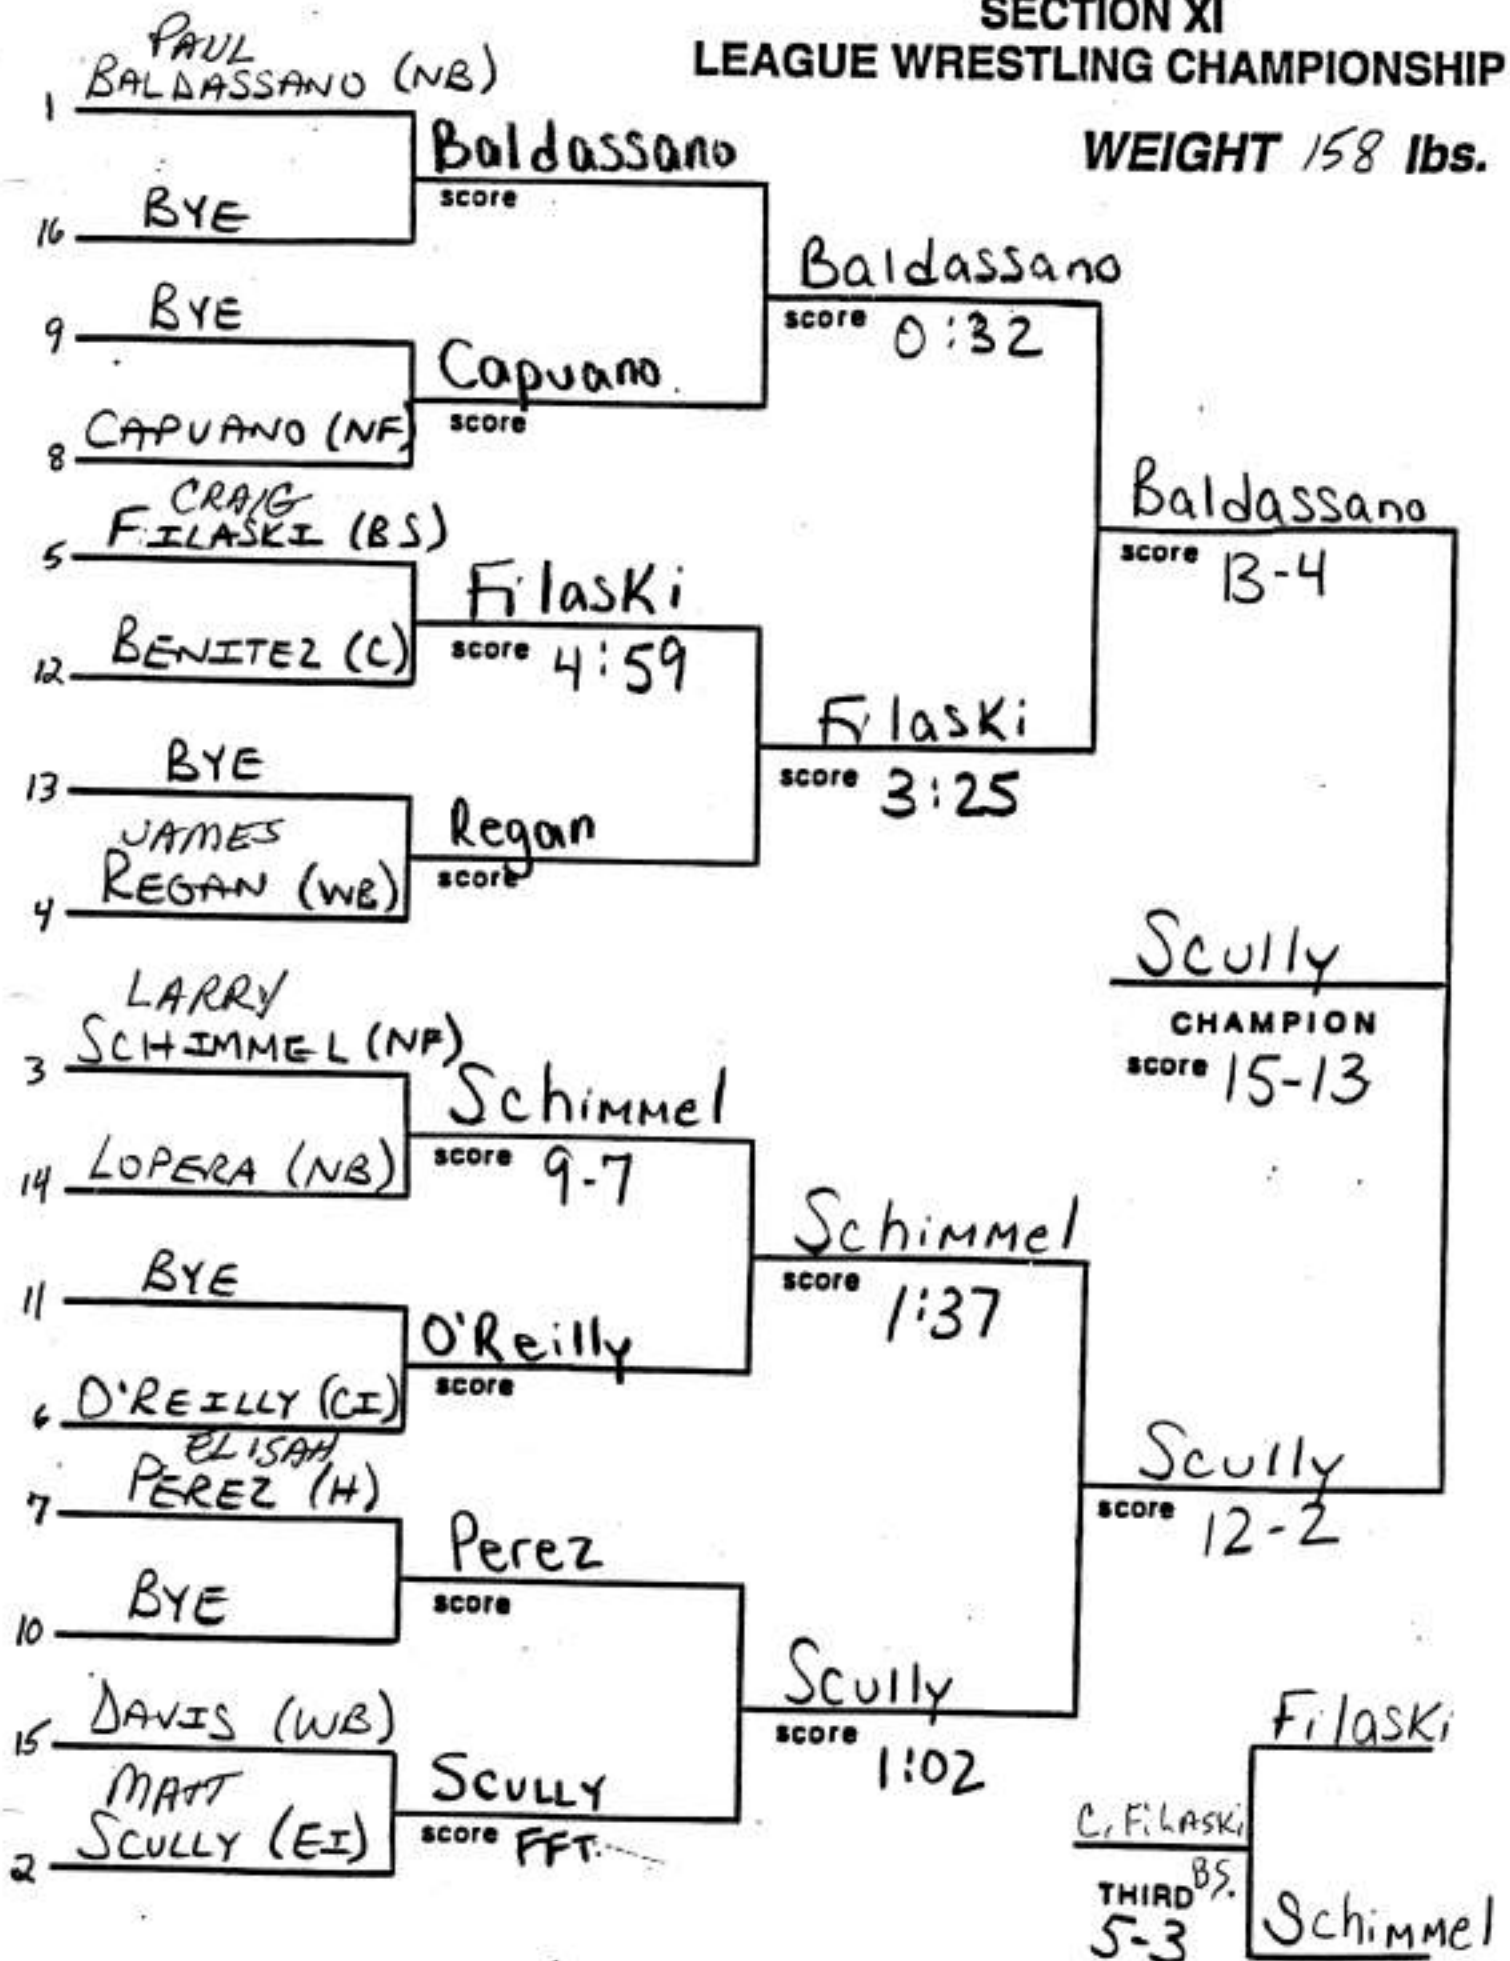

SECTION XI
LEAGUE WRESTLING CHAMPIONSHIP

WEIGHT 94 lbs.

SECTION XI
LEAGUE WRESTLING CHAMPIONSHIP

WEIGHT 101 lbs.

SECTION XI
LEAGUE WRESTLING CHAMPIONSHIP

WEIGHT 108 lbs.

SECTION XI
LEAGUE WRESTLING CHAMPIONSHIP

WEIGHT 115 lbs.

SECTION XI
LEAGUE WRESTLING CHAMPIONSHIP

WEIGHT 122 lbs.

SECTION XI
LEAGUE WRESTLING CHAMPIONSHIP

WEIGHT 129 lbs.

SECTION XI
LEAGUE WRESTLING CHAMPIONSHIP

WEIGHT 135 lbs.

SECTION XI
LEAGUE WRESTLING CHAMPIONSHIP

WEIGHT 141 lbs.

SECTION XI
LEAGUE WRESTLING CHAMPIONSHIP

WEIGHT 148 lbs.

SECTION XI
LEAGUE WRESTLING CHAMPIONSHIP

WEIGHT 158 lbs.

SECTION XI
LEAGUE WRESTLING CHAMPIONSHIP

WEIGHT 170 lbs.

SECTION XI
LEAGUE WRESTLING CHAMPIONSHIP