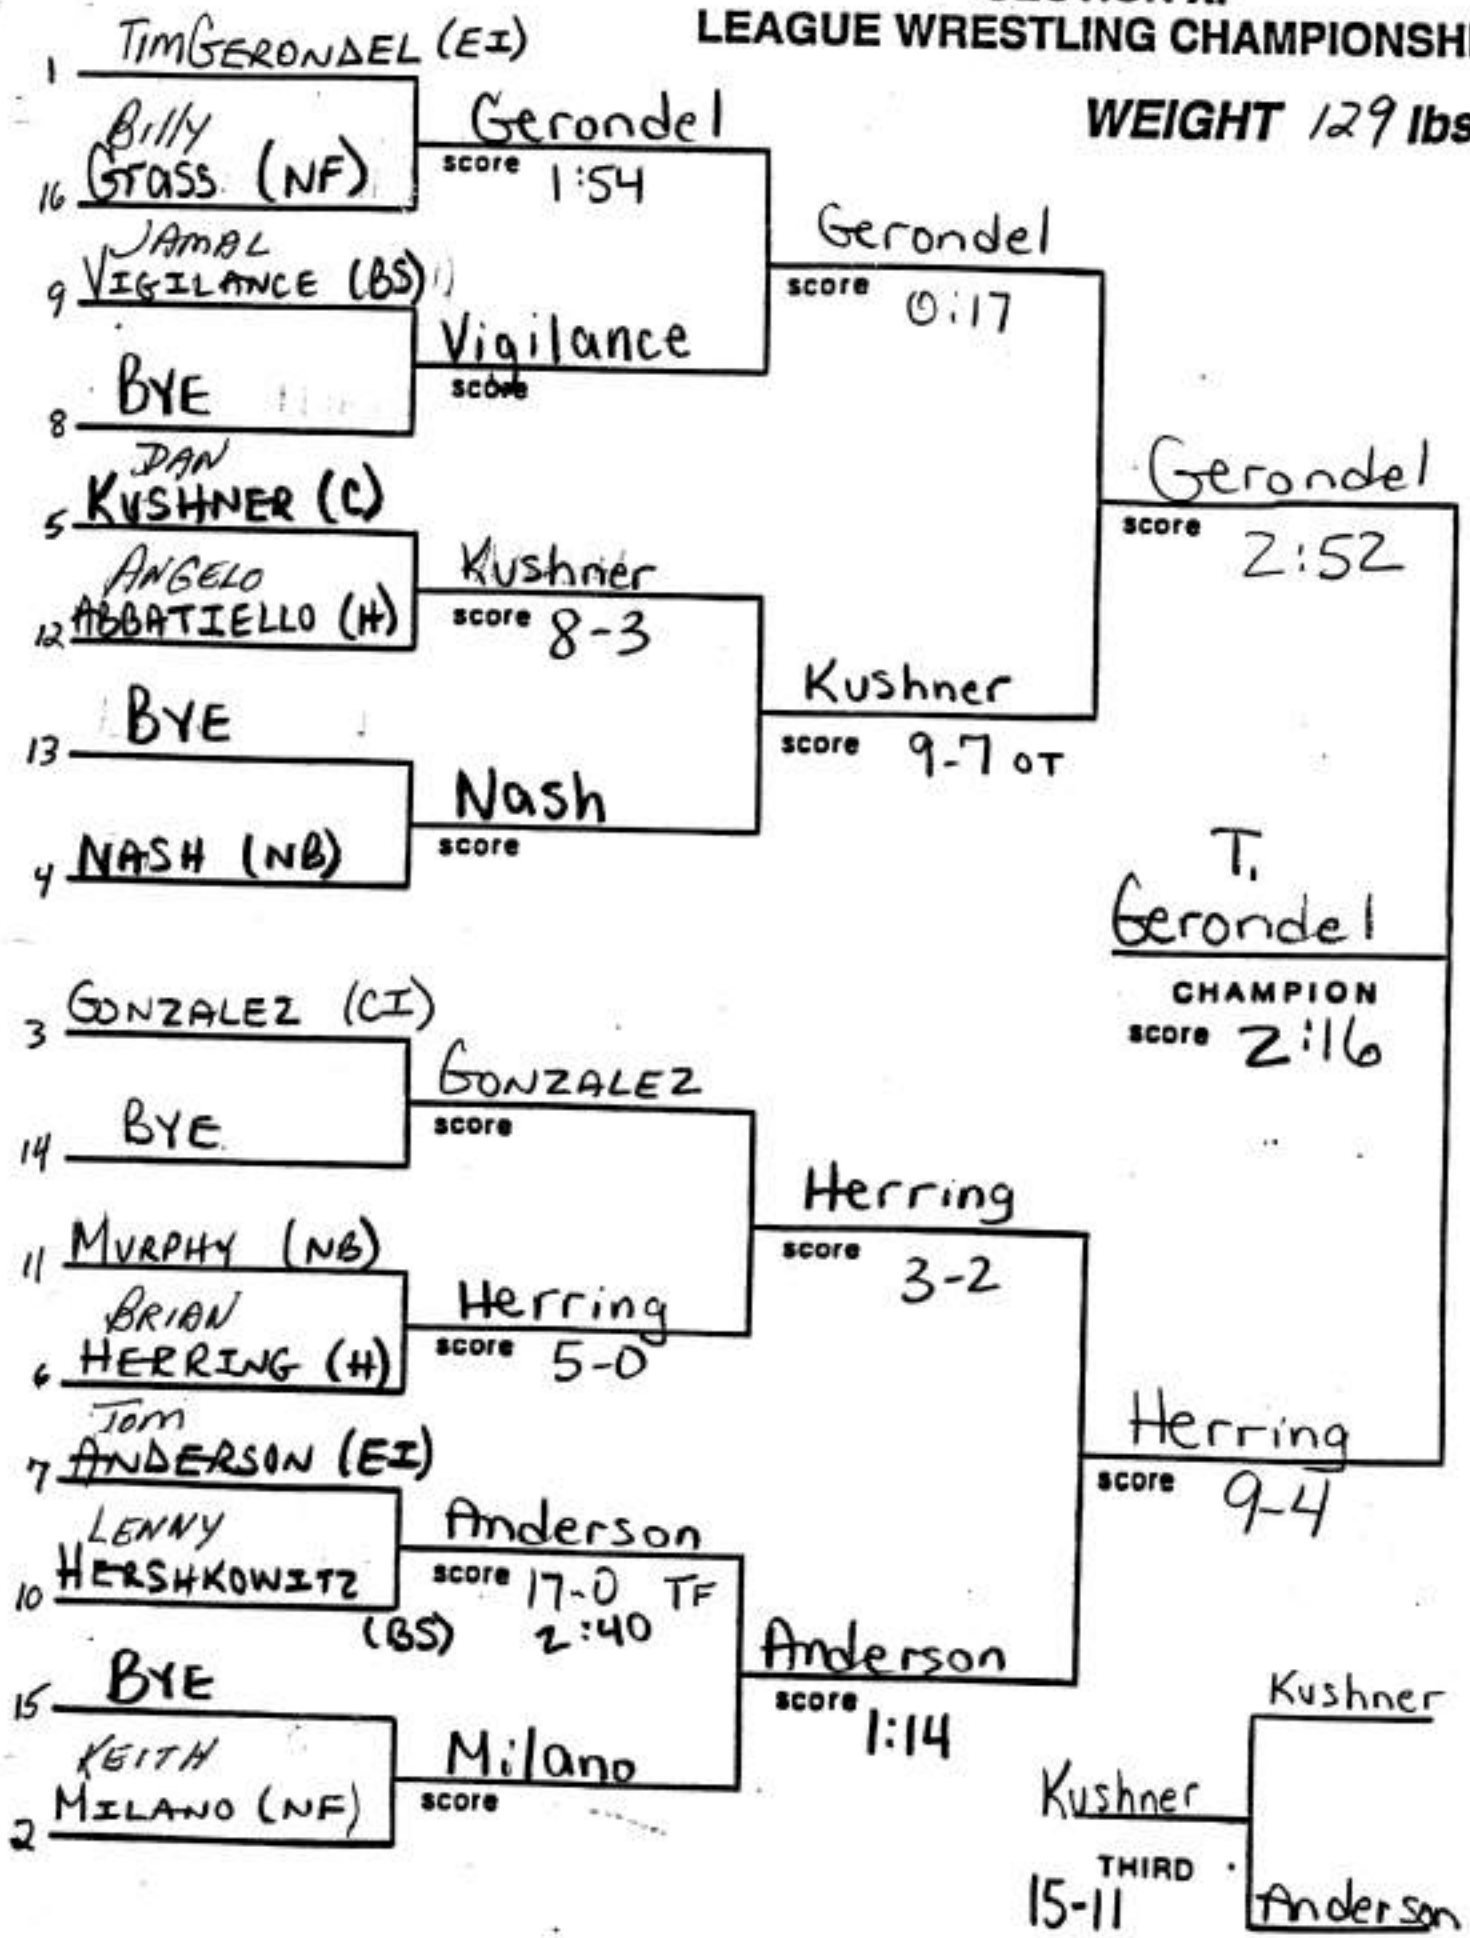

SECTION XI
LEAGUE WRESTLING CHAMPIONSHIP

WEIGHT 94 lbs.

SECTION XI
LEAGUE WRESTLING CHAMPIONSHIP

WEIGHT 101 lbs.

SECTION XI
LEAGUE WRESTLING CHAMPIONSHIP

WEIGHT 108 lbs.

SECTION XI
LEAGUE WRESTLING CHAMPIONSHIP

WEIGHT 115 lbs.

SECTION XI
LEAGUE WRESTLING CHAMPIONSHIP

WEIGHT 122 lbs.

SECTION XI
LEAGUE WRESTLING CHAMPIONSHIP

WEIGHT 129 lbs.

SECTION XI
LEAGUE WRESTLING CHAMPIONSHIP

WEIGHT 135 lbs.

SECTION XI
LEAGUE WRESTLING CHAMPIONSHIP

WEIGHT 141 lbs.

SECTION XI
LEAGUE WRESTLING CHAMPIONSHIP

WEIGHT 148 lbs.

SECTION XI
LEAGUE WRESTLING CHAMPIONSHIP

WEIGHT 158 lbs.

SECTION XI
LEAGUE WRESTLING CHAMPIONSHIP

WEIGHT 170 lbs.

SECTION XI
LEAGUE WRESTLING CHAMPIONSHIP