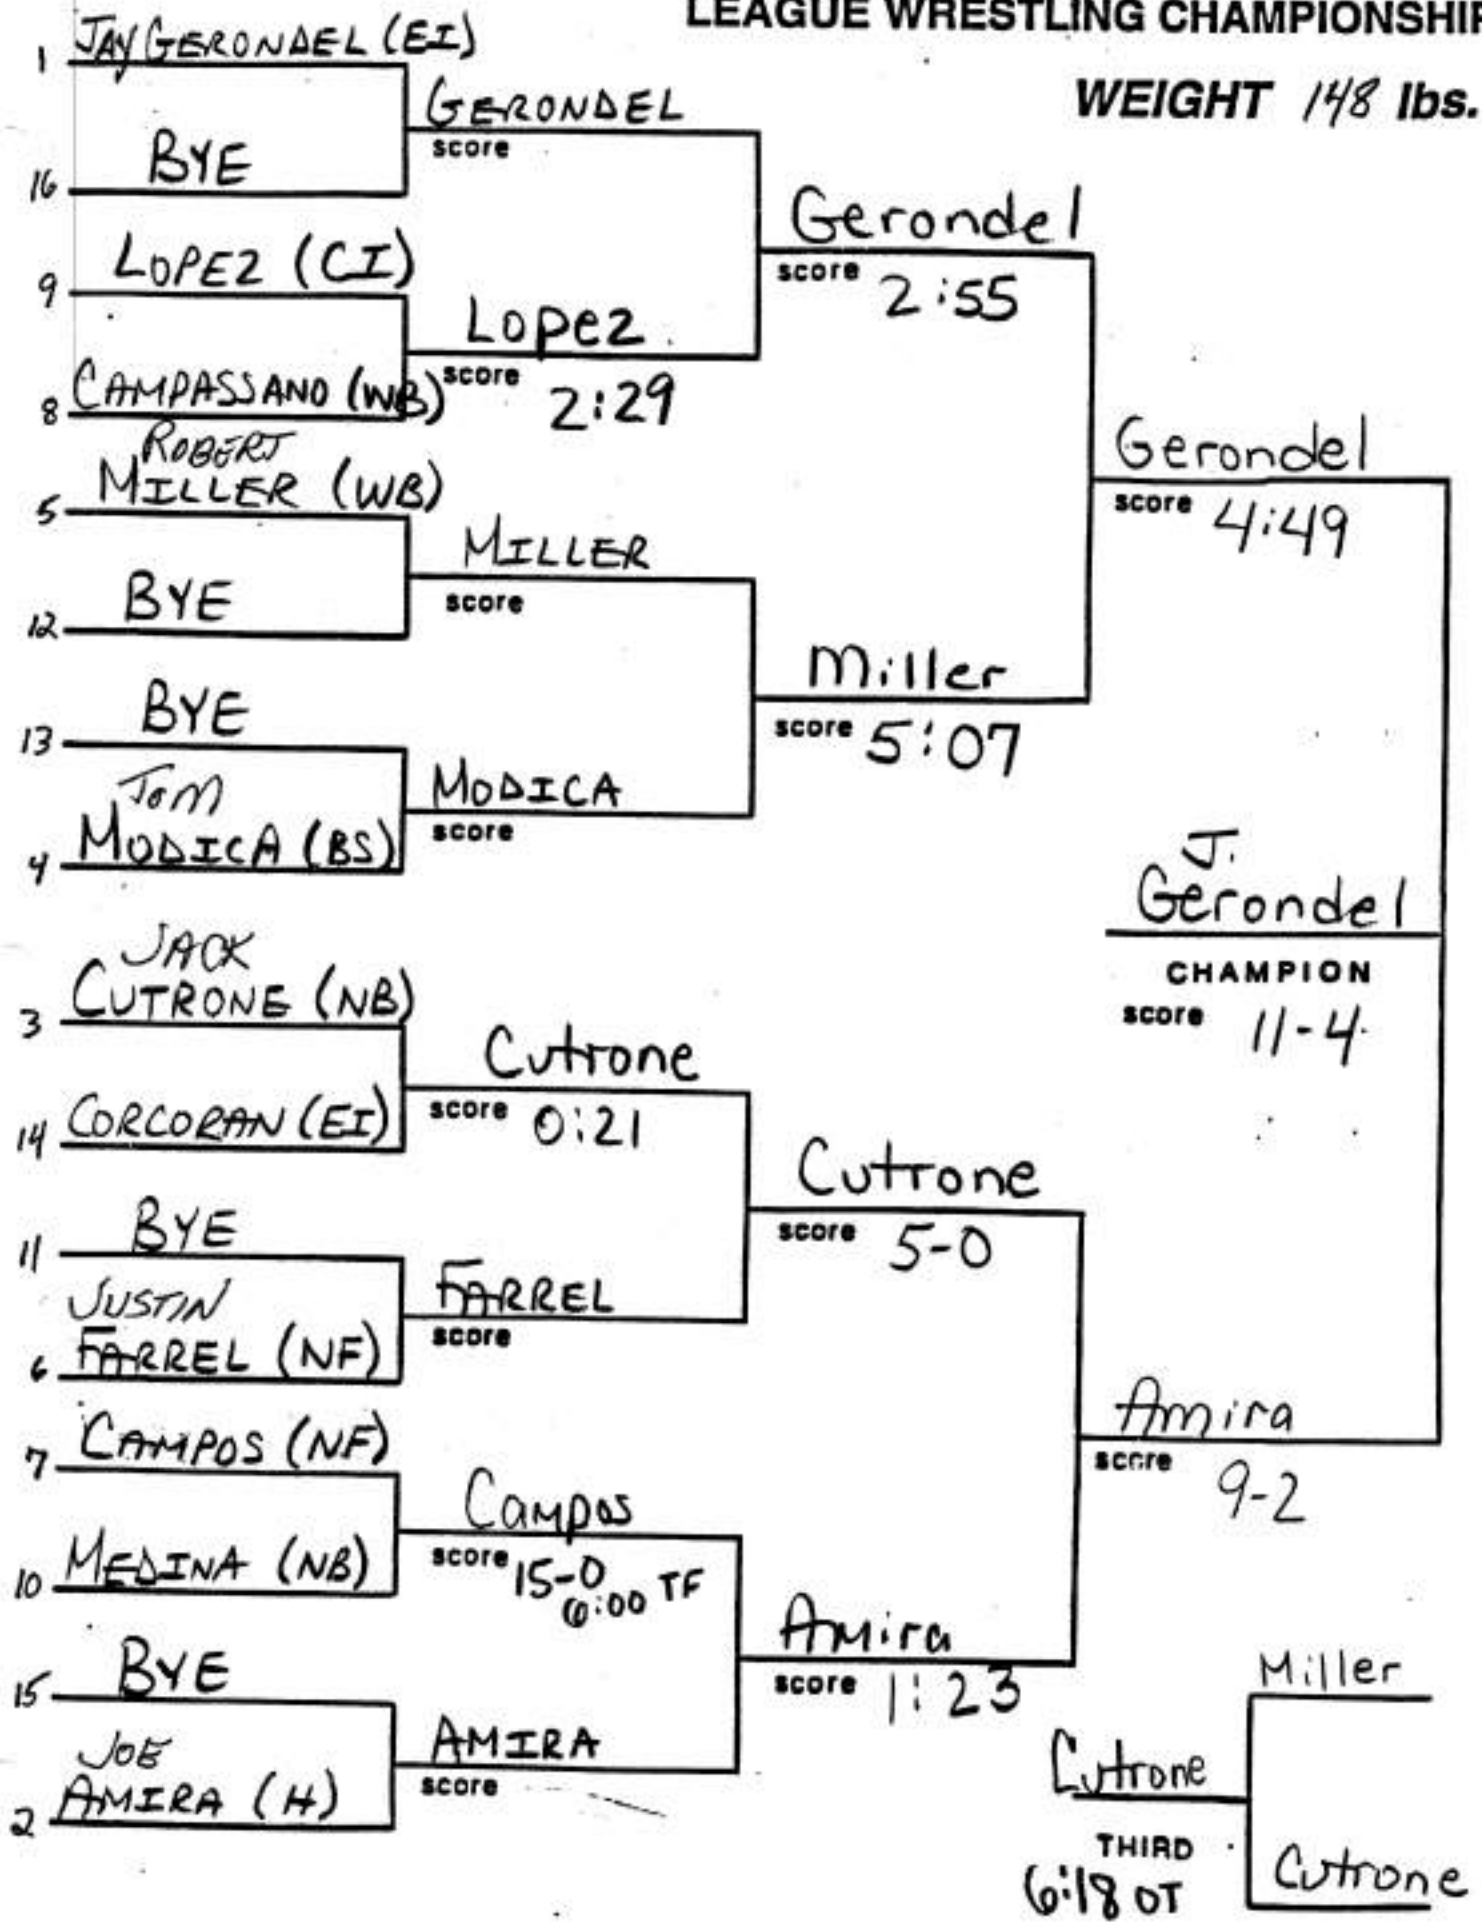

SECTION XI
LEAGUE WRESTLING CHAMPIONSHIP

WEIGHT 94 lbs.

SECTION XI
LEAGUE WRESTLING CHAMPIONSHIP

WEIGHT 101 lbs.

SECTION XI
LEAGUE WRESTLING CHAMPIONSHIP

WEIGHT 108 lbs.

SECTION XI
LEAGUE WRESTLING CHAMPIONSHIP

WEIGHT 115 lbs.

SECTION XI
LEAGUE WRESTLING CHAMPIONSHIP

WEIGHT 122 lbs.

SECTION XI
LEAGUE WRESTLING CHAMPIONSHIP

WEIGHT 129 lbs.

SECTION XI
LEAGUE WRESTLING CHAMPIONSHIP

WEIGHT 135 lbs.

SECTION XI
LEAGUE WRESTLING CHAMPIONSHIP

WEIGHT 141 lbs.

SECTION XI
LEAGUE WRESTLING CHAMPIONSHIP

WEIGHT 148 lbs.

SECTION XI
LEAGUE WRESTLING CHAMPIONSHIP

WEIGHT 158 lbs.

SECTION XI
LEAGUE WRESTLING CHAMPIONSHIP

WEIGHT 170 lbs.

SECTION XI
LEAGUE WRESTLING CHAMPIONSHIP

WEIGHT 180 lbs.

SECTION XI
LEAGUE WRESTLING CHAMPIONSHIP

WEIGHT 218 lbs.

SECTION XI
LEAGUE WRESTLING CHAMPIONSHIP

WEIGHT 253 lbs.