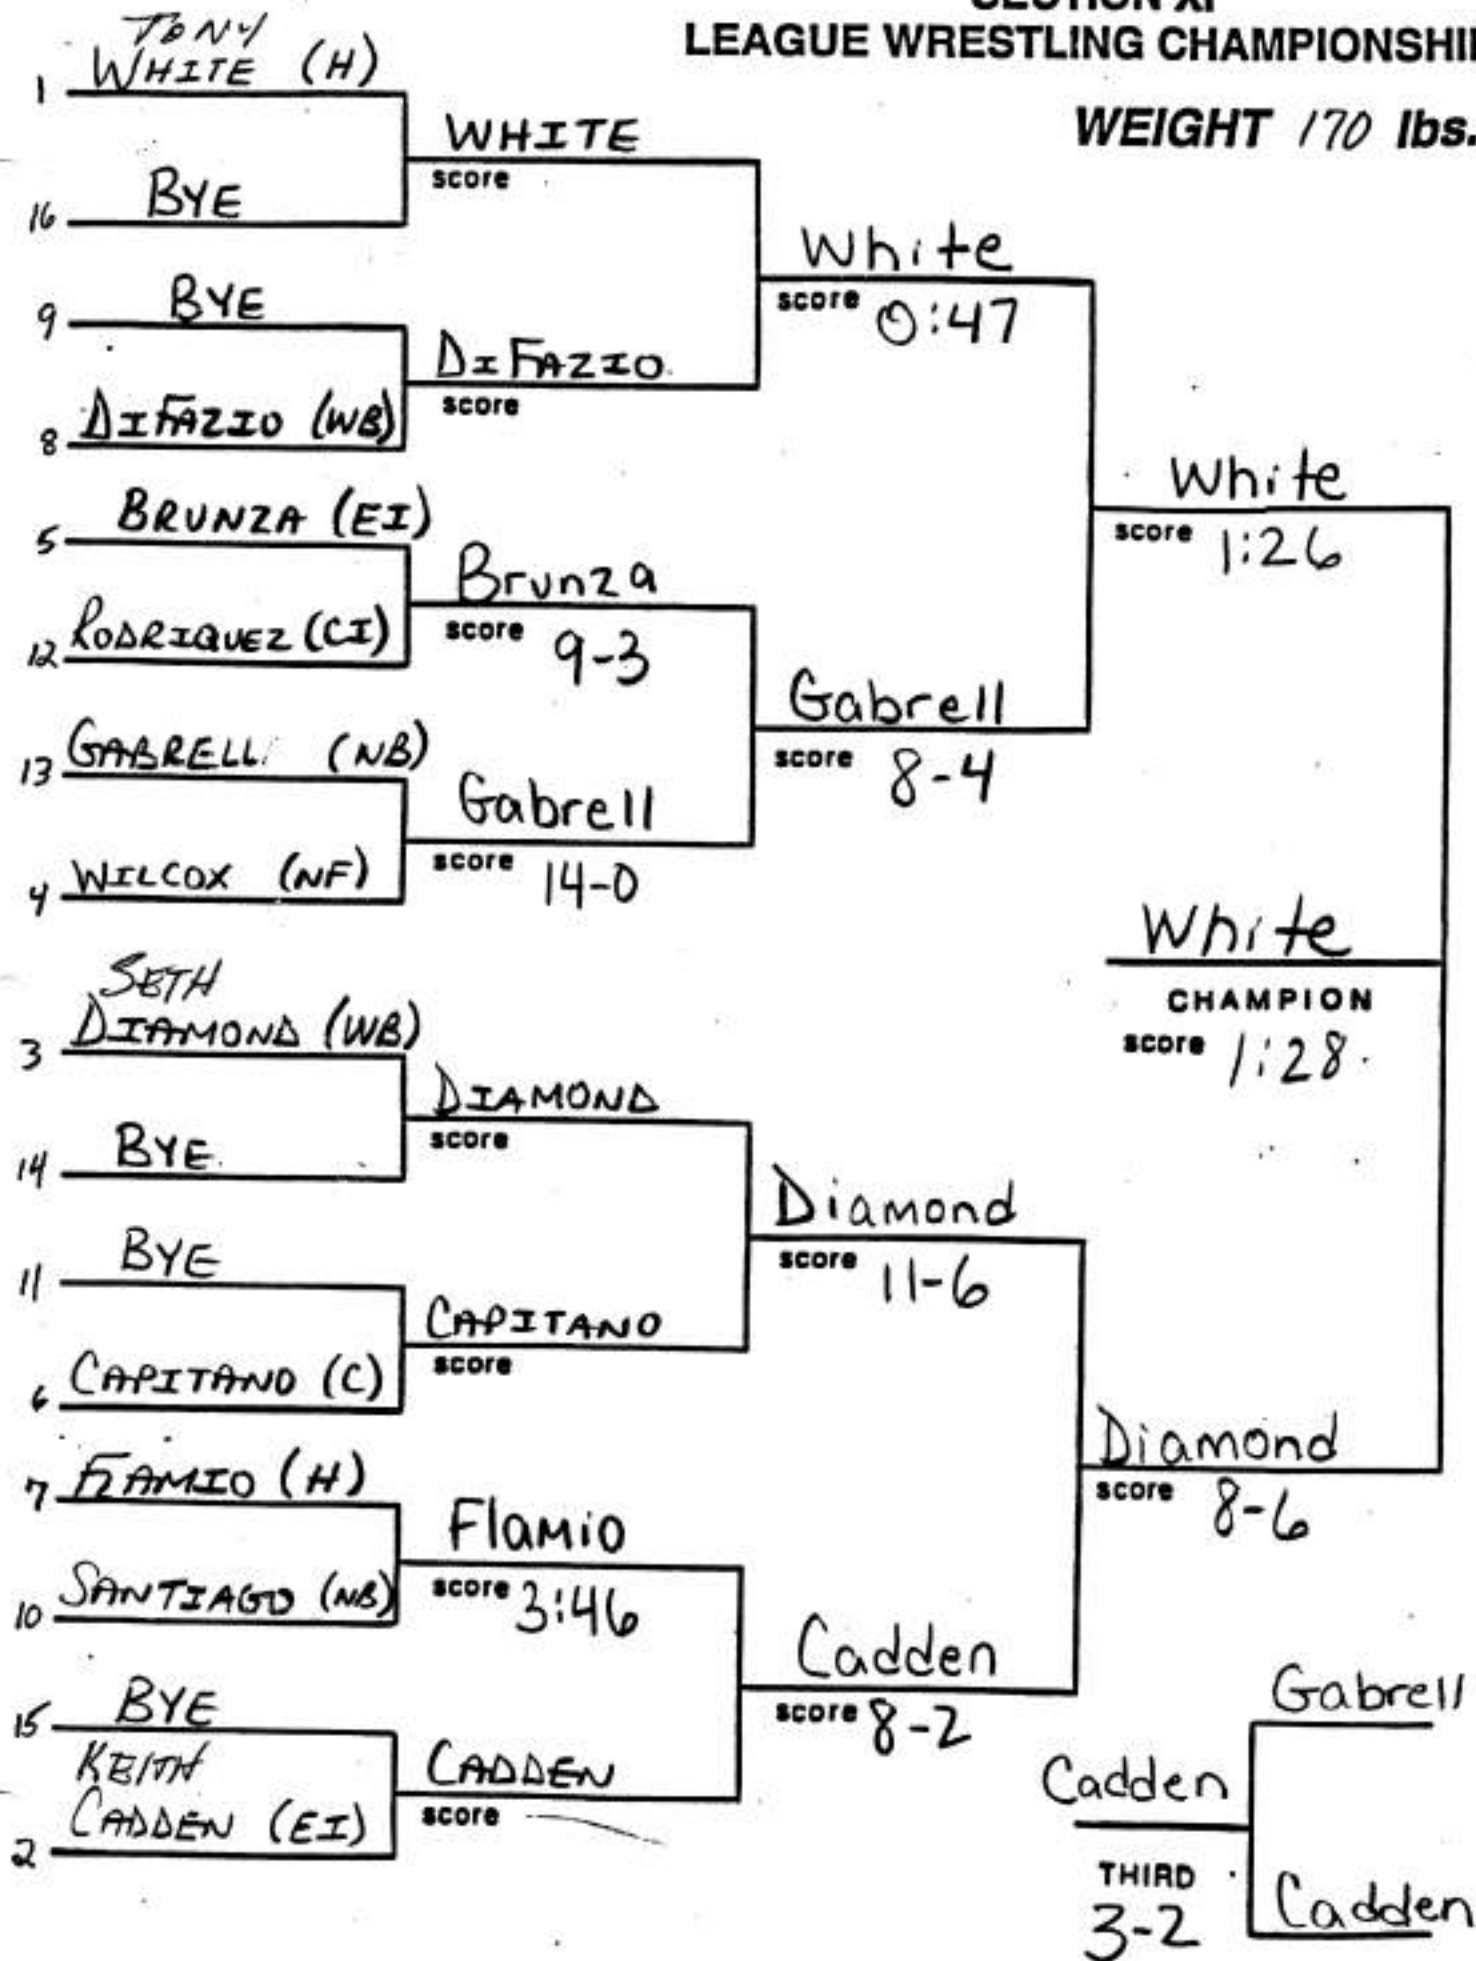

SECTION XI
LEAGUE WRESTLING CHAMPIONSHIP

WEIGHT 94 lbs.

SECTION XI
LEAGUE WRESTLING CHAMPIONSHIP

WEIGHT 101 lbs.

SECTION XI
LEAGUE WRESTLING CHAMPIONSHIP

WEIGHT 108 lbs.

SECTION XI
LEAGUE WRESTLING CHAMPIONSHIP

WEIGHT 115 lbs.

SECTION XI
LEAGUE WRESTLING CHAMPIONSHIP

WEIGHT 122 lbs.

SECTION XI
LEAGUE WRESTLING CHAMPIONSHIP

WEIGHT 129 lbs.

SECTION XI
LEAGUE WRESTLING CHAMPIONSHIP

WEIGHT 135 lbs.

SECTION XI
LEAGUE WRESTLING CHAMPIONSHIP

WEIGHT 141 lbs.

SECTION XI
LEAGUE WRESTLING CHAMPIONSHIP

WEIGHT 148 lbs.

SECTION XI
LEAGUE WRESTLING CHAMPIONSHIP

WEIGHT 158 lbs.

SECTION XI
LEAGUE WRESTLING CHAMPIONSHIP

WEIGHT 170 lbs.

SECTION XI
LEAGUE WRESTLING CHAMPIONSHIP

WEIGHT 180 lbs.

SECTION XI
LEAGUE WRESTLING CHAMPIONSHIP

WEIGHT 218 lbs.

SECTION XI
LEAGUE WRESTLING CHAMPIONSHIP

WEIGHT 253 lbs.