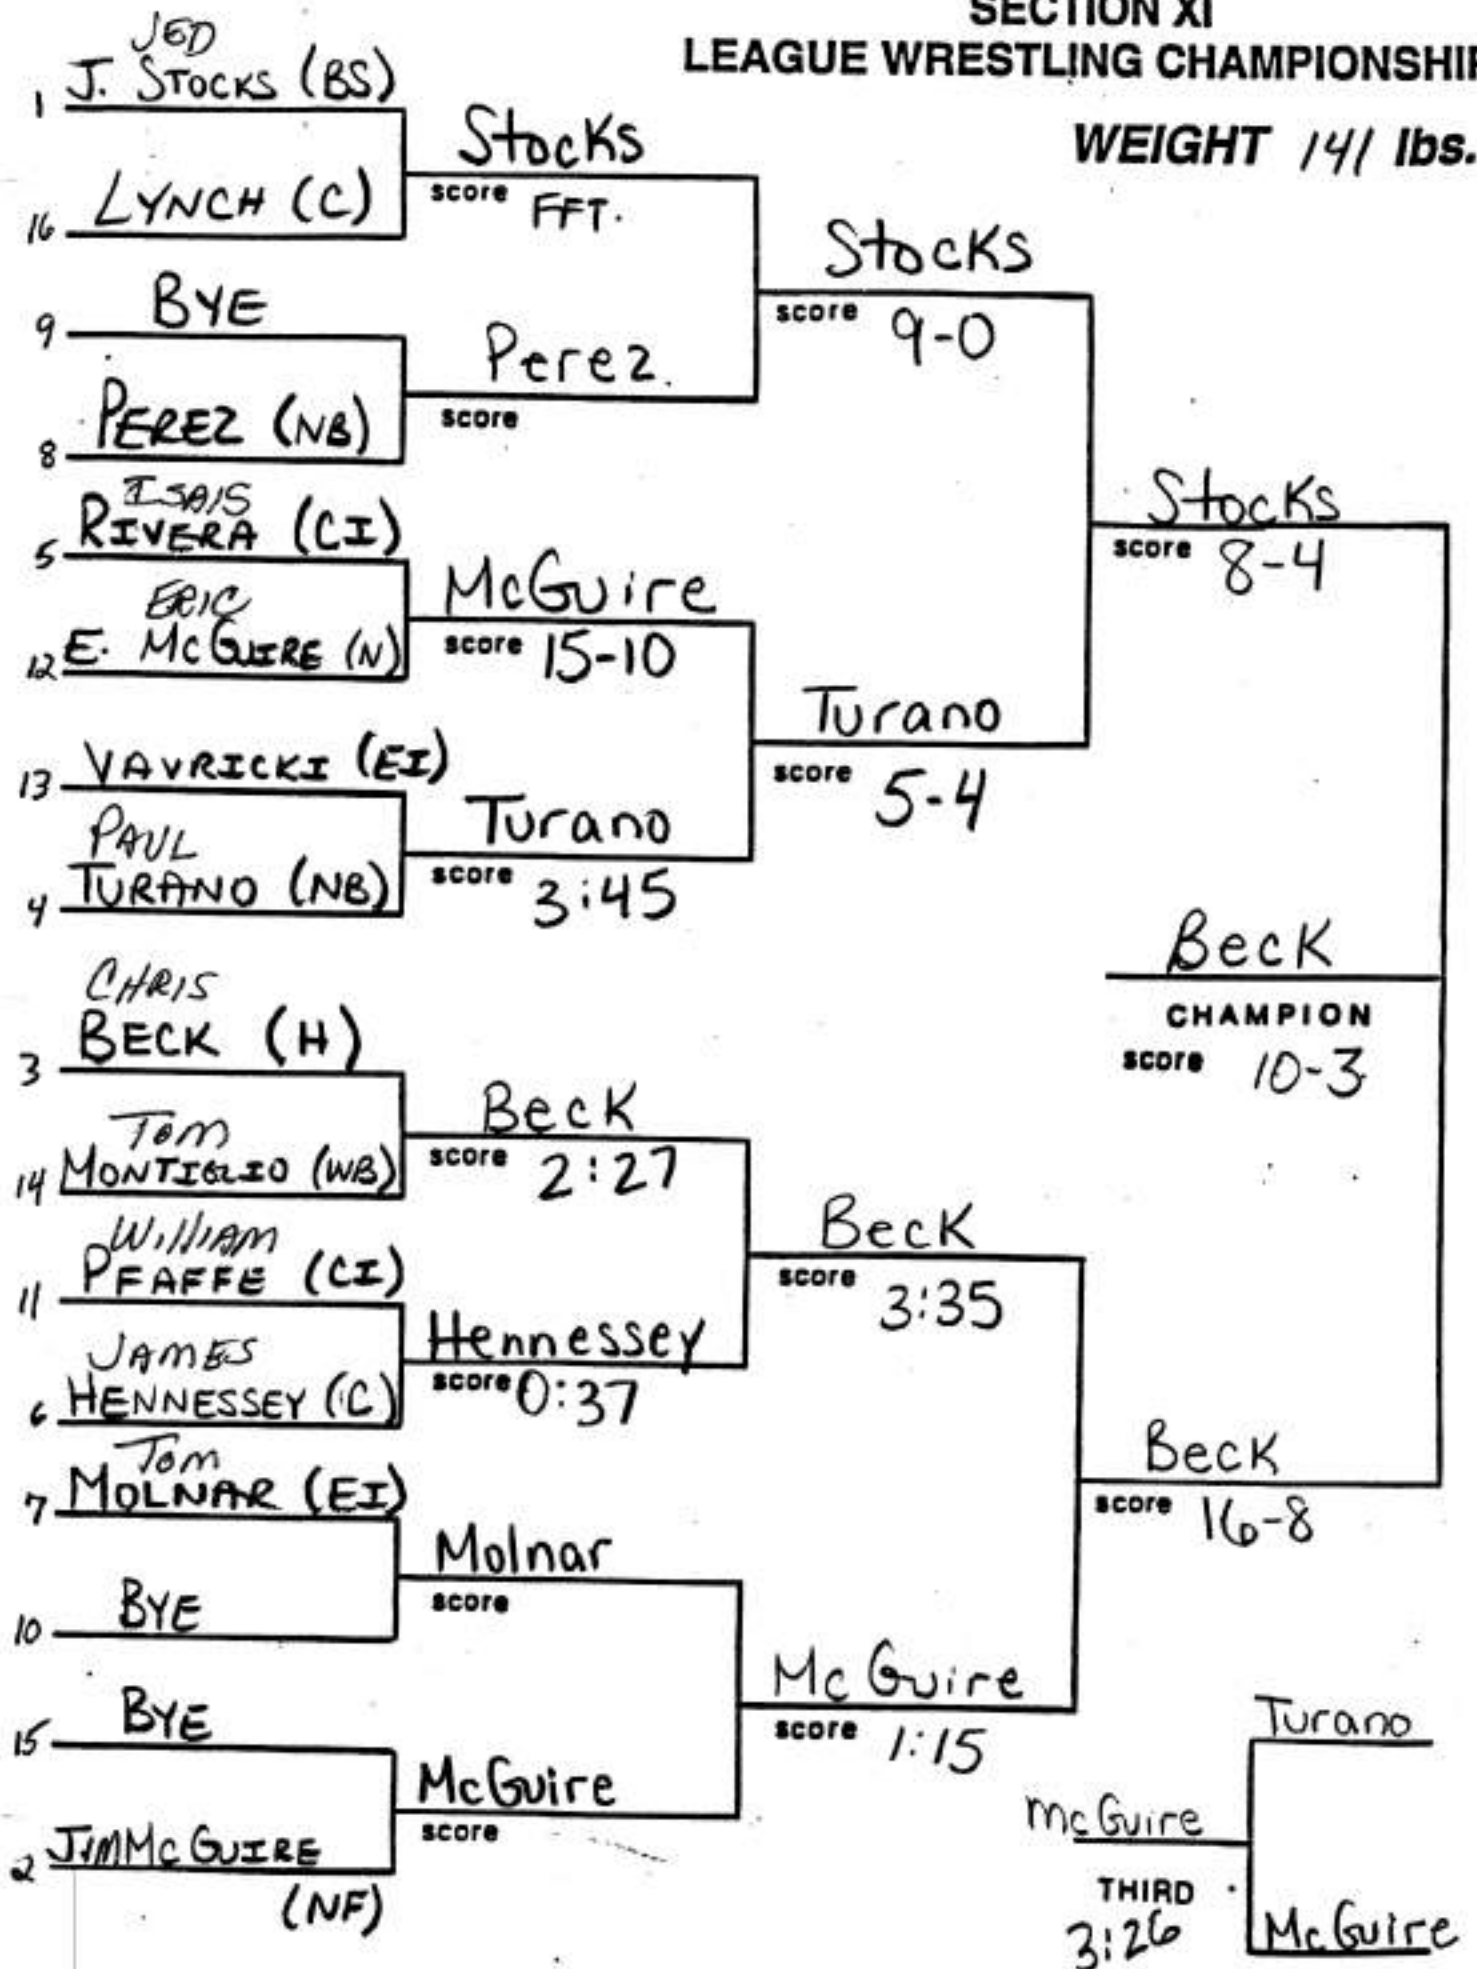

SECTION XI
LEAGUE WRESTLING CHAMPIONSHIP

WEIGHT 94 lbs.

SECTION XI
LEAGUE WRESTLING CHAMPIONSHIP

WEIGHT 101 lbs.

SECTION XI
LEAGUE WRESTLING CHAMPIONSHIP

WEIGHT 108 lbs.

SECTION XI
LEAGUE WRESTLING CHAMPIONSHIP

WEIGHT 115 lbs.

SECTION XI
LEAGUE WRESTLING CHAMPIONSHIP

WEIGHT 122 lbs.

SECTION XI
LEAGUE WRESTLING CHAMPIONSHIP

WEIGHT 129 lbs.

SECTION XI
LEAGUE WRESTLING CHAMPIONSHIP

WEIGHT 135 lbs.

SECTION XI
LEAGUE WRESTLING CHAMPIONSHIP

WEIGHT 141 lbs.

SECTION XI
LEAGUE WRESTLING CHAMPIONSHIP

WEIGHT 148 lbs.

SECTION XI
LEAGUE WRESTLING CHAMPIONSHIP

WEIGHT 158 lbs.

SECTION XI
LEAGUE WRESTLING CHAMPIONSHIP

WEIGHT 170 lbs.

SECTION XI
LEAGUE WRESTLING CHAMPIONSHIP

WEIGHT 180 lbs.

SECTION XI
LEAGUE WRESTLING CHAMPIONSHIP

WEIGHT 218 lbs.

SECTION XI
LEAGUE WRESTLING CHAMPIONSHIP

WEIGHT 253 lbs.