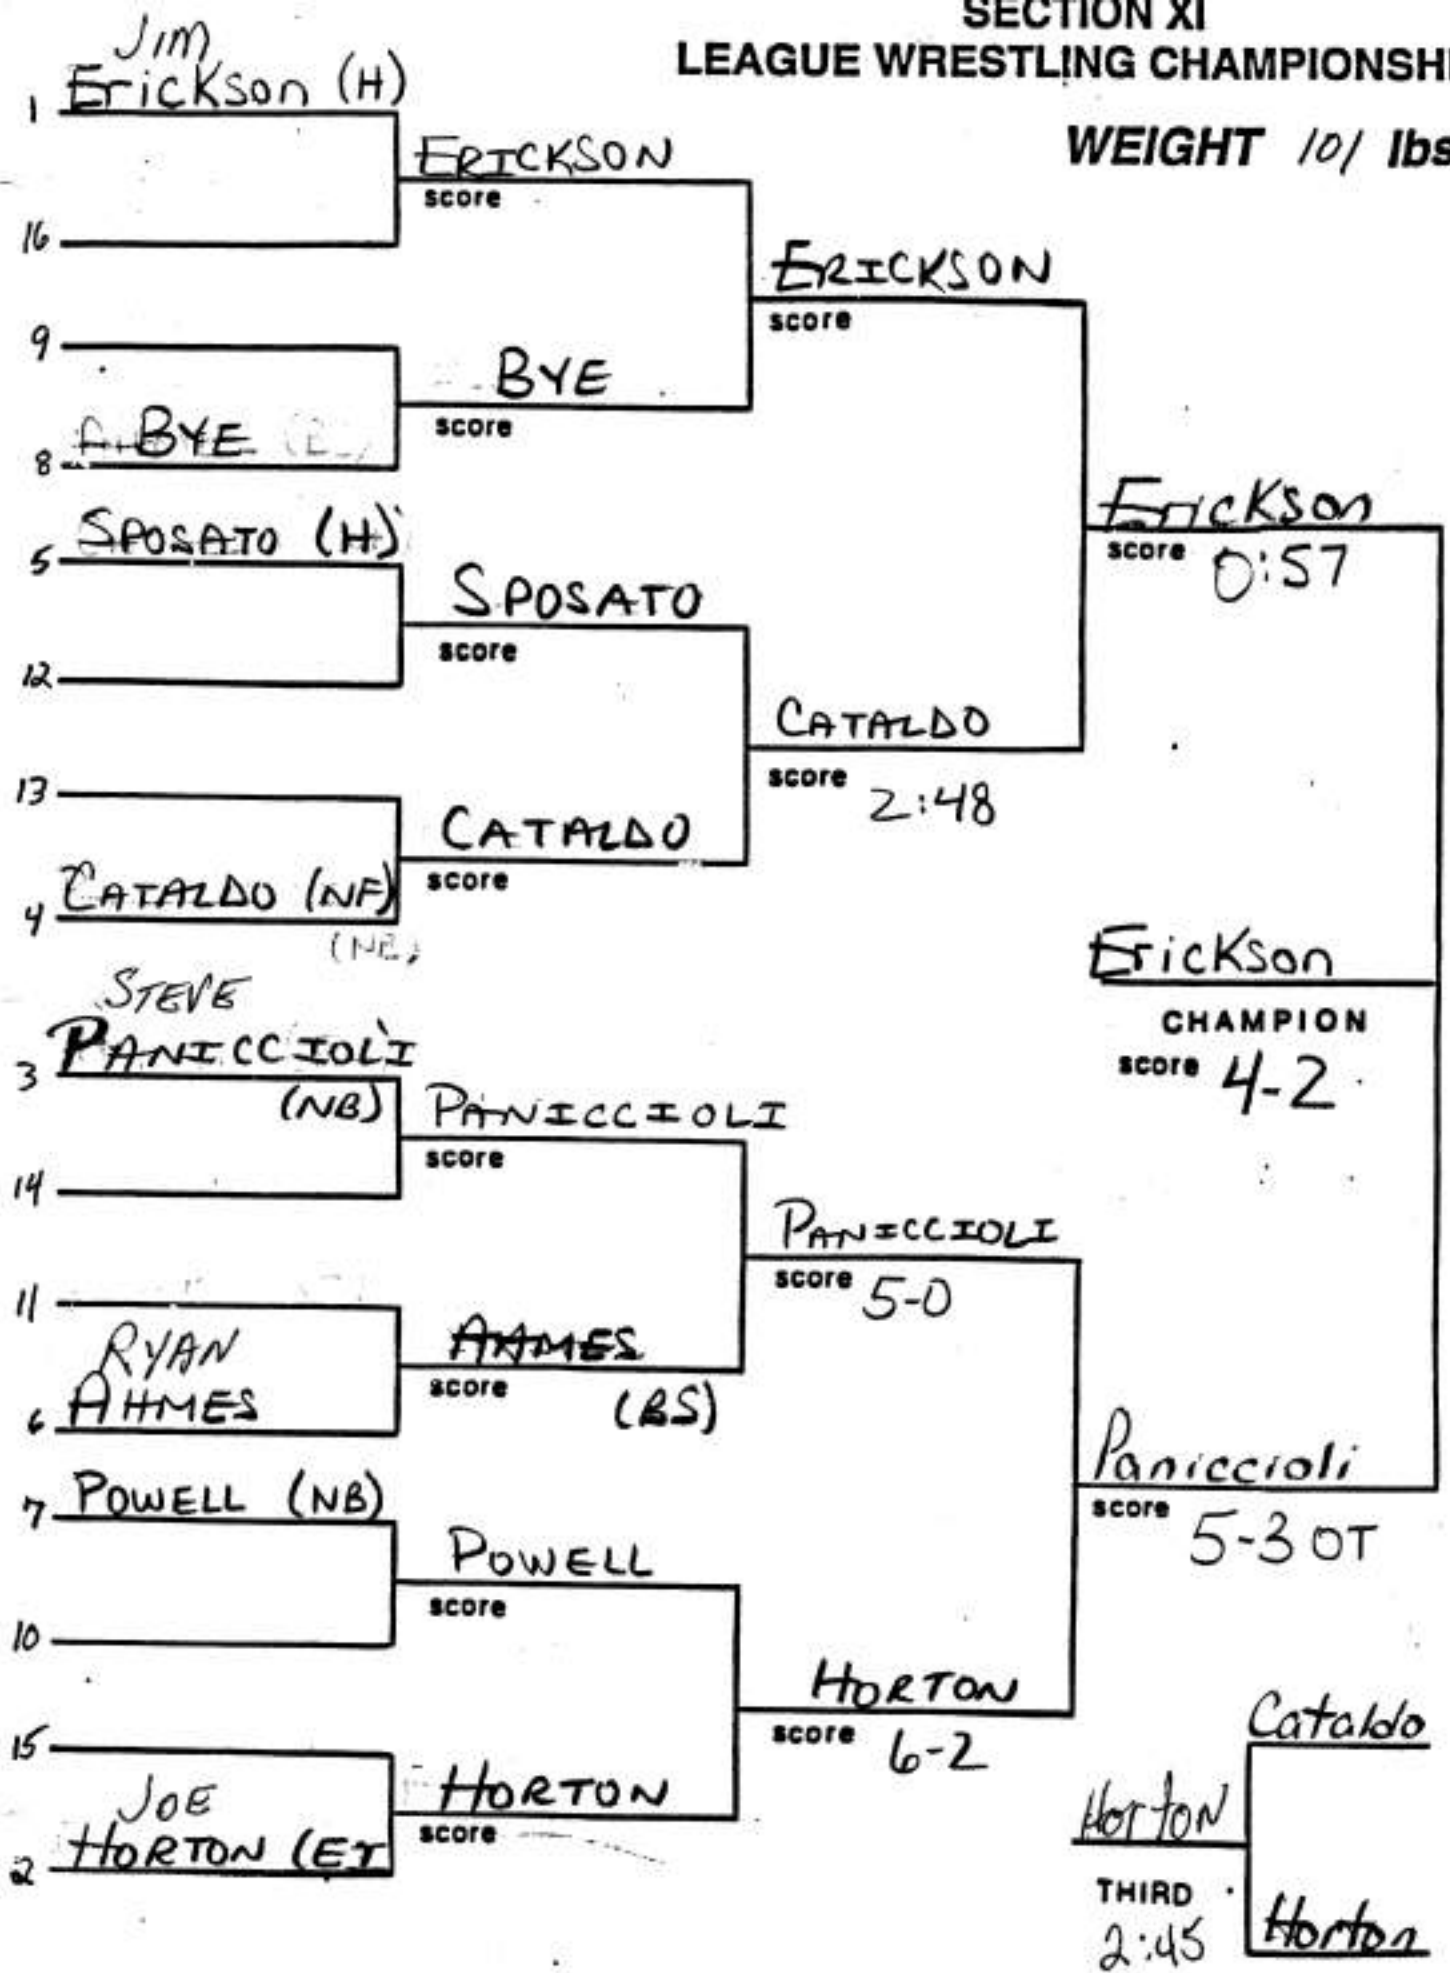

SECTION XI
LEAGUE WRESTLING CHAMPIONSHIP

WEIGHT 94 lbs.

SECTION XI
LEAGUE WRESTLING CHAMPIONSHIP

WEIGHT 101 lbs.

SECTION XI
LEAGUE WRESTLING CHAMPIONSHIP

WEIGHT 108 lbs.

SECTION XI
LEAGUE WRESTLING CHAMPIONSHIP

WEIGHT 115 lbs.

SECTION XI
LEAGUE WRESTLING CHAMPIONSHIP

WEIGHT 122 lbs.

SECTION XI
LEAGUE WRESTLING CHAMPIONSHIP

WEIGHT 129 lbs.

SECTION XI
LEAGUE WRESTLING CHAMPIONSHIP

WEIGHT 135 lbs.

SECTION XI
LEAGUE WRESTLING CHAMPIONSHIP

WEIGHT 141 lbs.

SECTION XI
LEAGUE WRESTLING CHAMPIONSHIP

WEIGHT 148 lbs.

SECTION XI
LEAGUE WRESTLING CHAMPIONSHIP

WEIGHT 158 lbs.

SECTION XI
LEAGUE WRESTLING CHAMPIONSHIP

WEIGHT 170 lbs.

SECTION XI
LEAGUE WRESTLING CHAMPIONSHIP

WEIGHT 180 lbs.

SECTION XI
LEAGUE WRESTLING CHAMPIONSHIP

WEIGHT 218 lbs.

SECTION XI
LEAGUE WRESTLING CHAMPIONSHIP

WEIGHT 253 lbs.