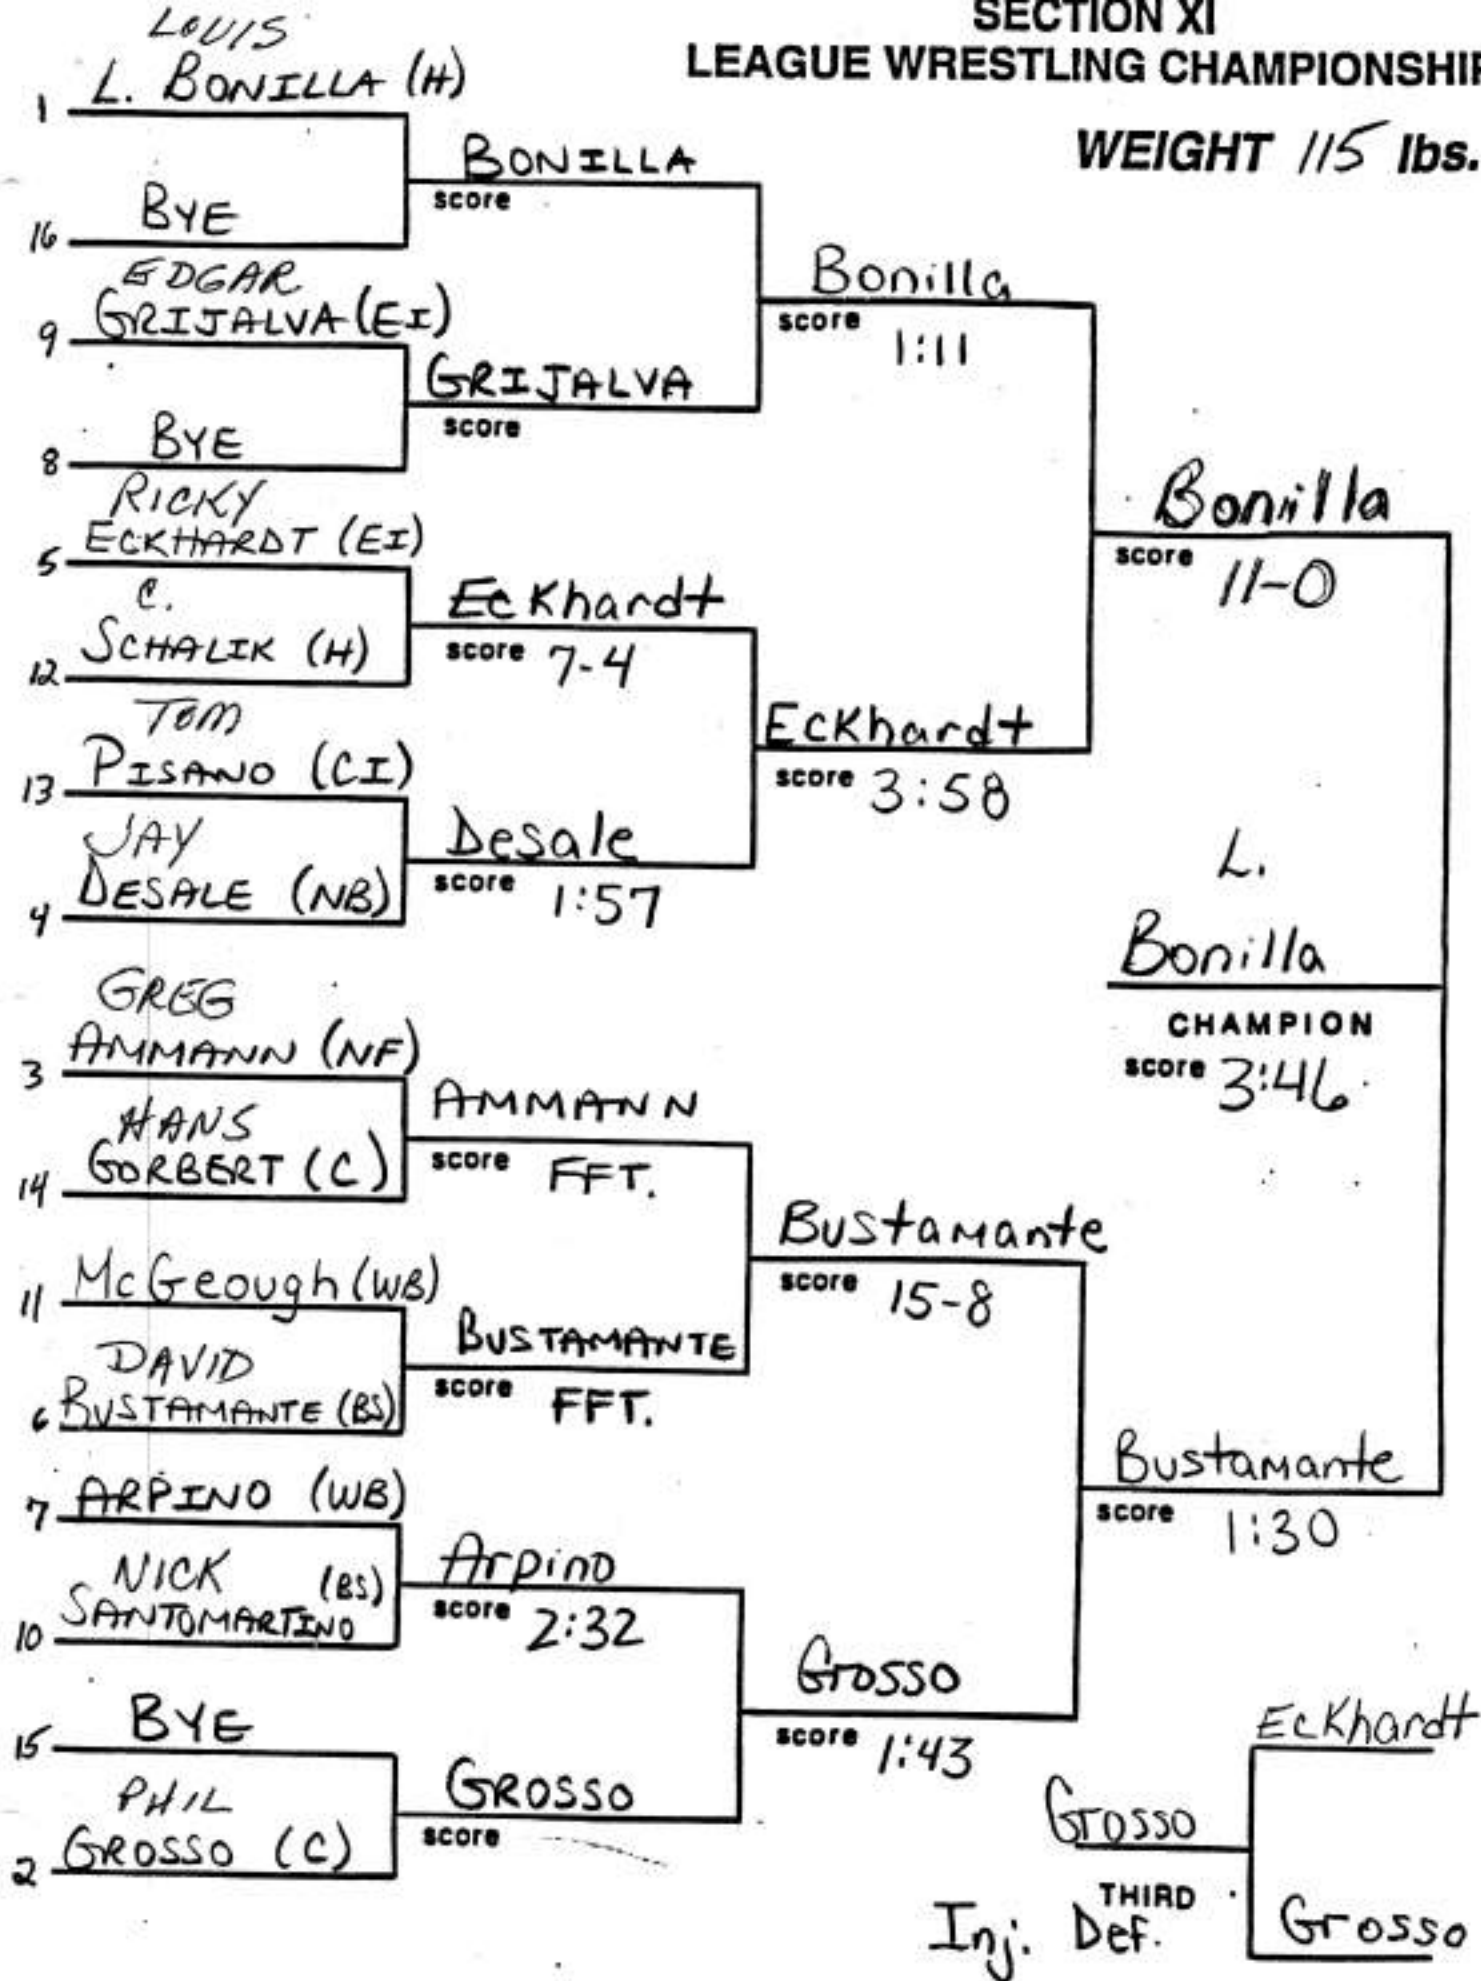

SECTION XI
LEAGUE WRESTLING CHAMPIONSHIP

WEIGHT 94 lbs.

SECTION XI
LEAGUE WRESTLING CHAMPIONSHIP

WEIGHT 101 lbs.

SECTION XI
LEAGUE WRESTLING CHAMPIONSHIP

WEIGHT 108 lbs.

SECTION XI
LEAGUE WRESTLING CHAMPIONSHIP

WEIGHT 115 lbs.

SECTION XI
LEAGUE WRESTLING CHAMPIONSHIP

WEIGHT 122 lbs.

SECTION XI
LEAGUE WRESTLING CHAMPIONSHIP

WEIGHT 129 lbs.

SECTION XI
LEAGUE WRESTLING CHAMPIONSHIP

WEIGHT 135 lbs.

SECTION XI
LEAGUE WRESTLING CHAMPIONSHIP

WEIGHT 141 lbs.

SECTION XI
LEAGUE WRESTLING CHAMPIONSHIP

WEIGHT 148 lbs.

SECTION XI
LEAGUE WRESTLING CHAMPIONSHIP

WEIGHT 158 lbs.

SECTION XI
LEAGUE WRESTLING CHAMPIONSHIP

WEIGHT 170 lbs.

SECTION XI
LEAGUE WRESTLING CHAMPIONSHIP

WEIGHT 180 lbs.

SECTION XI
LEAGUE WRESTLING CHAMPIONSHIP

WEIGHT 218 lbs.

SECTION XI
LEAGUE WRESTLING CHAMPIONSHIP

WEIGHT 253 lbs.