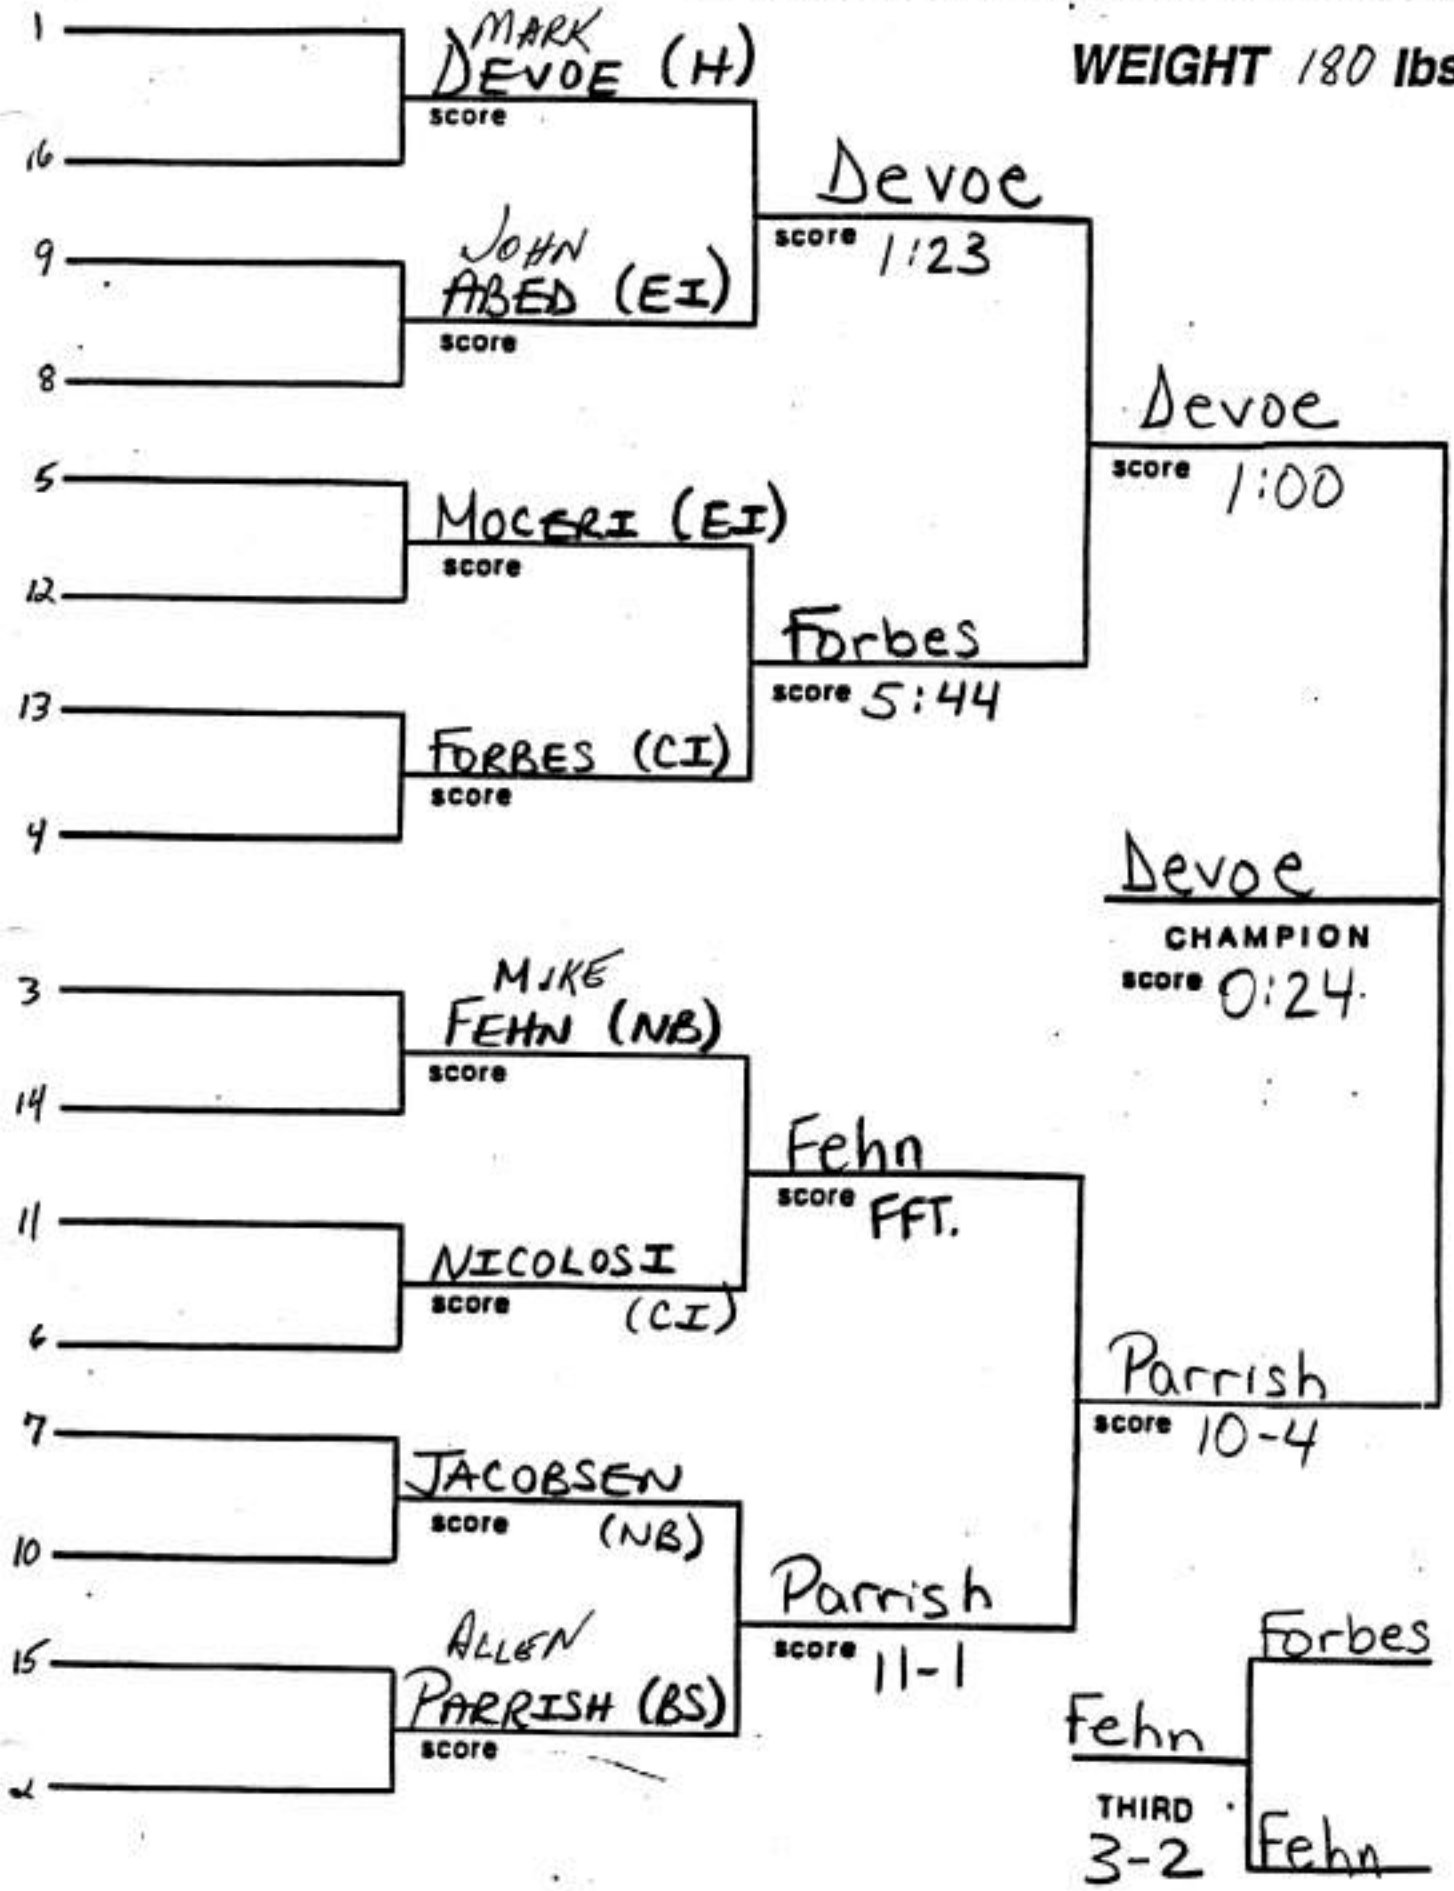

SECTION XI
LEAGUE WRESTLING CHAMPIONSHIP

WEIGHT 94 lbs.

SECTION XI
LEAGUE WRESTLING CHAMPIONSHIP

WEIGHT 101 lbs.

SECTION XI
LEAGUE WRESTLING CHAMPIONSHIP

WEIGHT 108 lbs.

SECTION XI
LEAGUE WRESTLING CHAMPIONSHIP

WEIGHT 115 lbs.

SECTION XI
LEAGUE WRESTLING CHAMPIONSHIP

WEIGHT 122 lbs.

SECTION XI
LEAGUE WRESTLING CHAMPIONSHIP

WEIGHT 129 lbs.

SECTION XI
LEAGUE WRESTLING CHAMPIONSHIP

WEIGHT 135 lbs.

SECTION XI
LEAGUE WRESTLING CHAMPIONSHIP

WEIGHT 141 lbs.

SECTION XI
LEAGUE WRESTLING CHAMPIONSHIP

WEIGHT 148 lbs.

SECTION XI
LEAGUE WRESTLING CHAMPIONSHIP

WEIGHT 158 lbs.

SECTION XI
LEAGUE WRESTLING CHAMPIONSHIP

WEIGHT 170 lbs.

SECTION XI
LEAGUE WRESTLING CHAMPIONSHIP

WEIGHT 180 lbs.

SECTION XI
LEAGUE WRESTLING CHAMPIONSHIP

WEIGHT 218 lbs.

SECTION XI
LEAGUE WRESTLING CHAMPIONSHIP

WEIGHT 253 lbs.