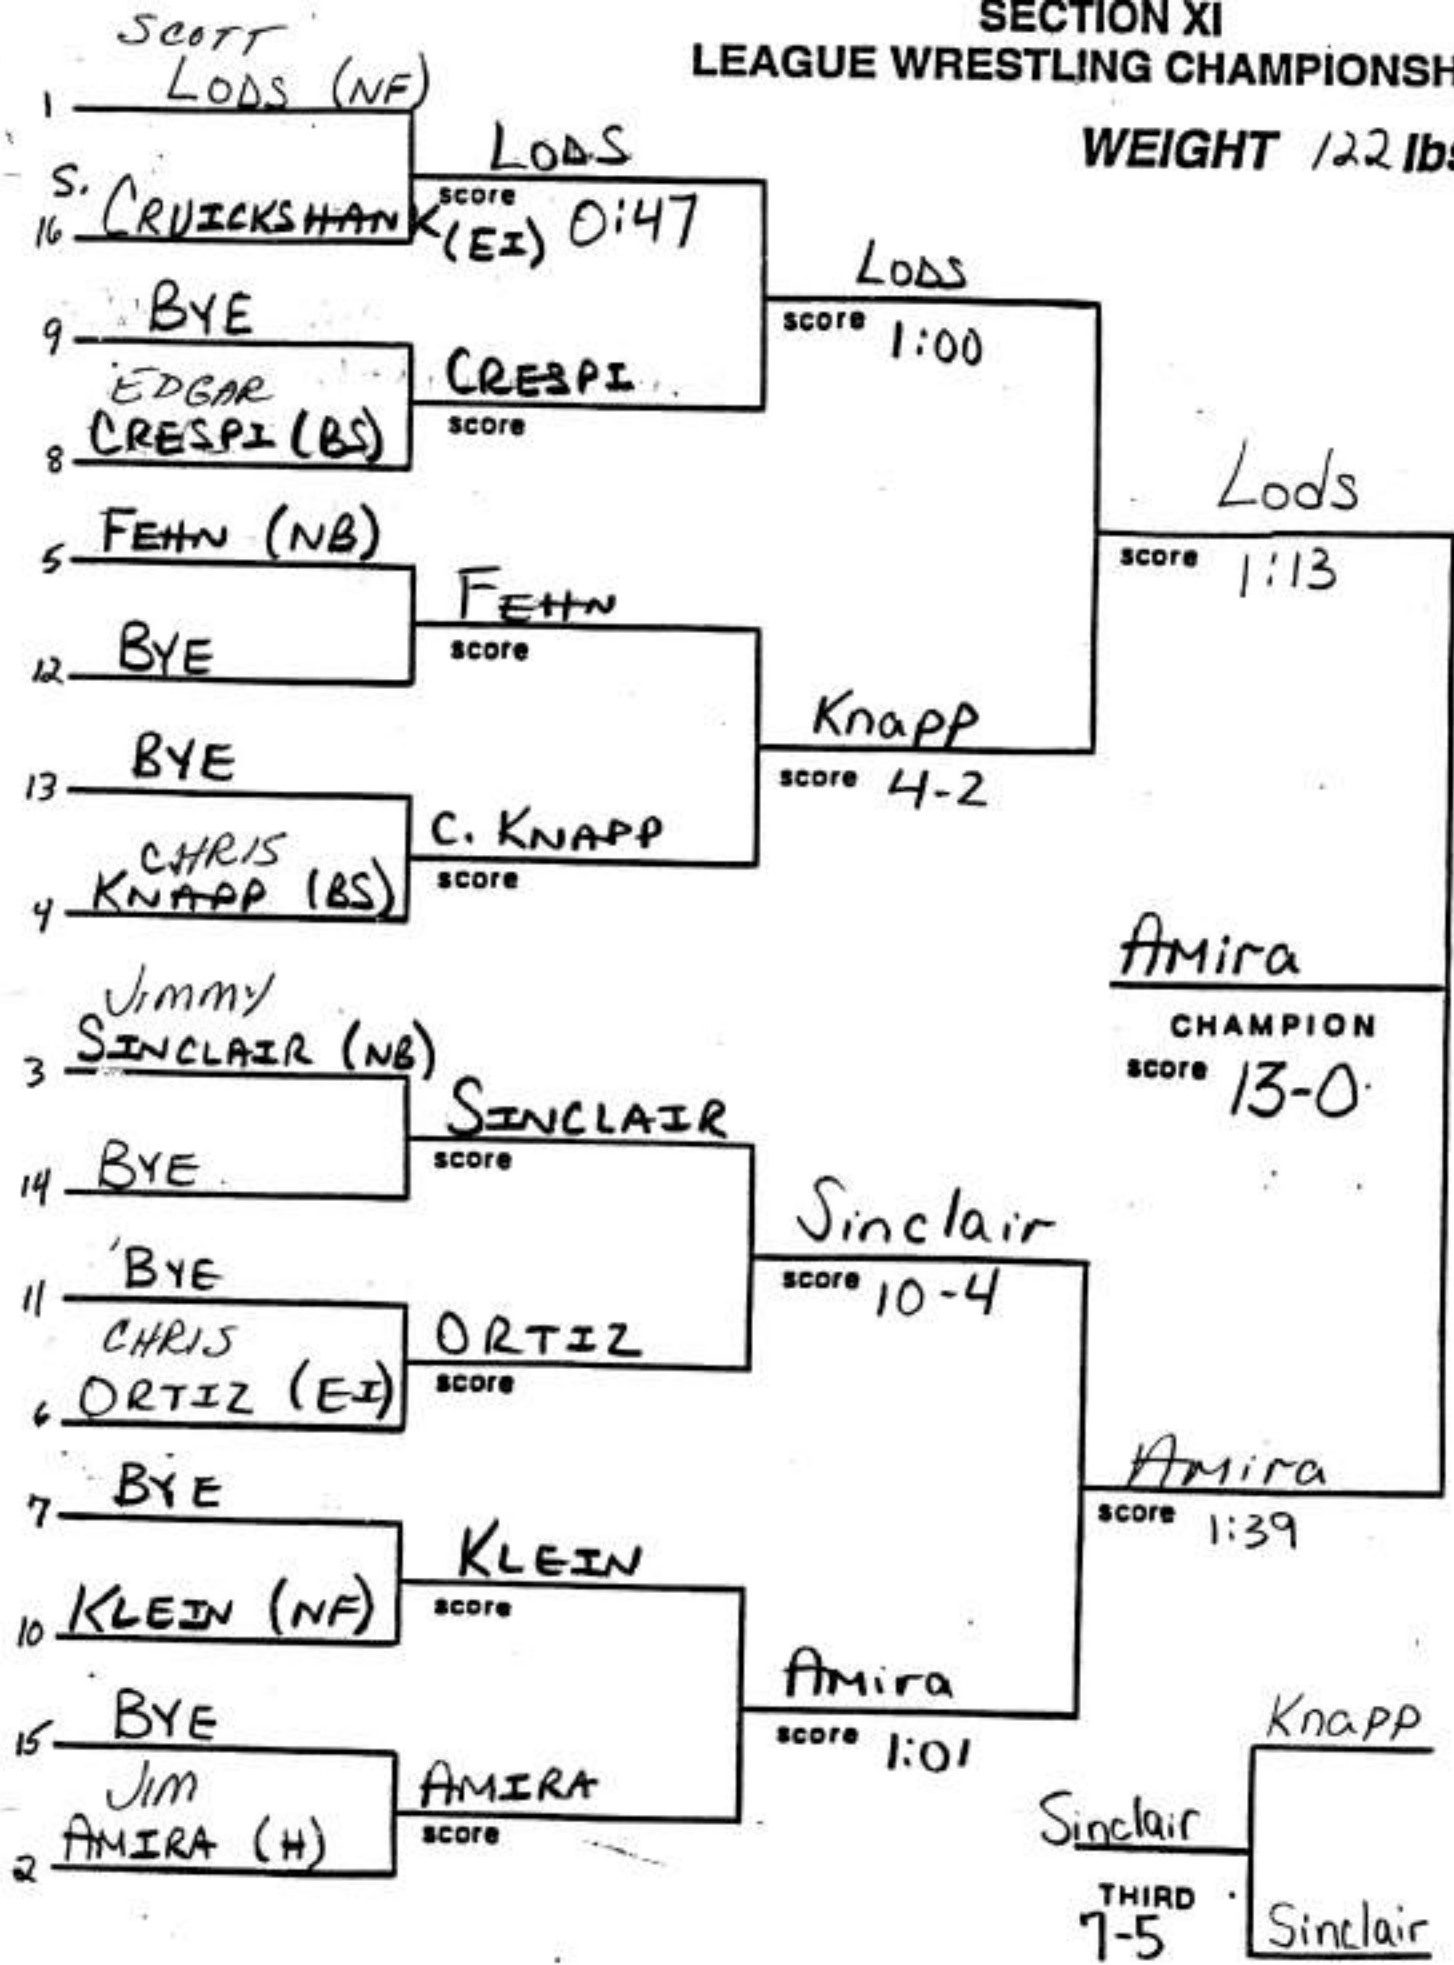

SECTION XI
LEAGUE WRESTLING CHAMPIONSHIP

WEIGHT 94 lbs.

SECTION XI
LEAGUE WRESTLING CHAMPIONSHIP

WEIGHT 101 lbs.

SECTION XI
LEAGUE WRESTLING CHAMPIONSHIP

WEIGHT 108 lbs.

SECTION XI
LEAGUE WRESTLING CHAMPIONSHIP

WEIGHT 115 lbs.

SECTION XI
LEAGUE WRESTLING CHAMPIONSHIP

WEIGHT 122 lbs.

SECTION XI
LEAGUE WRESTLING CHAMPIONSHIP

WEIGHT 129 lbs.

SECTION XI
LEAGUE WRESTLING CHAMPIONSHIP

WEIGHT 135 lbs.

SECTION XI
LEAGUE WRESTLING CHAMPIONSHIP

WEIGHT 141 lbs.

SECTION XI
LEAGUE WRESTLING CHAMPIONSHIP

WEIGHT 148 lbs.

SECTION XI
LEAGUE WRESTLING CHAMPIONSHIP

WEIGHT 158 lbs.

SECTION XI
LEAGUE WRESTLING CHAMPIONSHIP

WEIGHT 170 lbs.

SECTION XI
LEAGUE WRESTLING CHAMPIONSHIP

WEIGHT 180 lbs.

SECTION XI
LEAGUE WRESTLING CHAMPIONSHIP

WEIGHT 218 lbs.

SECTION XI
LEAGUE WRESTLING CHAMPIONSHIP

WEIGHT 253 lbs.