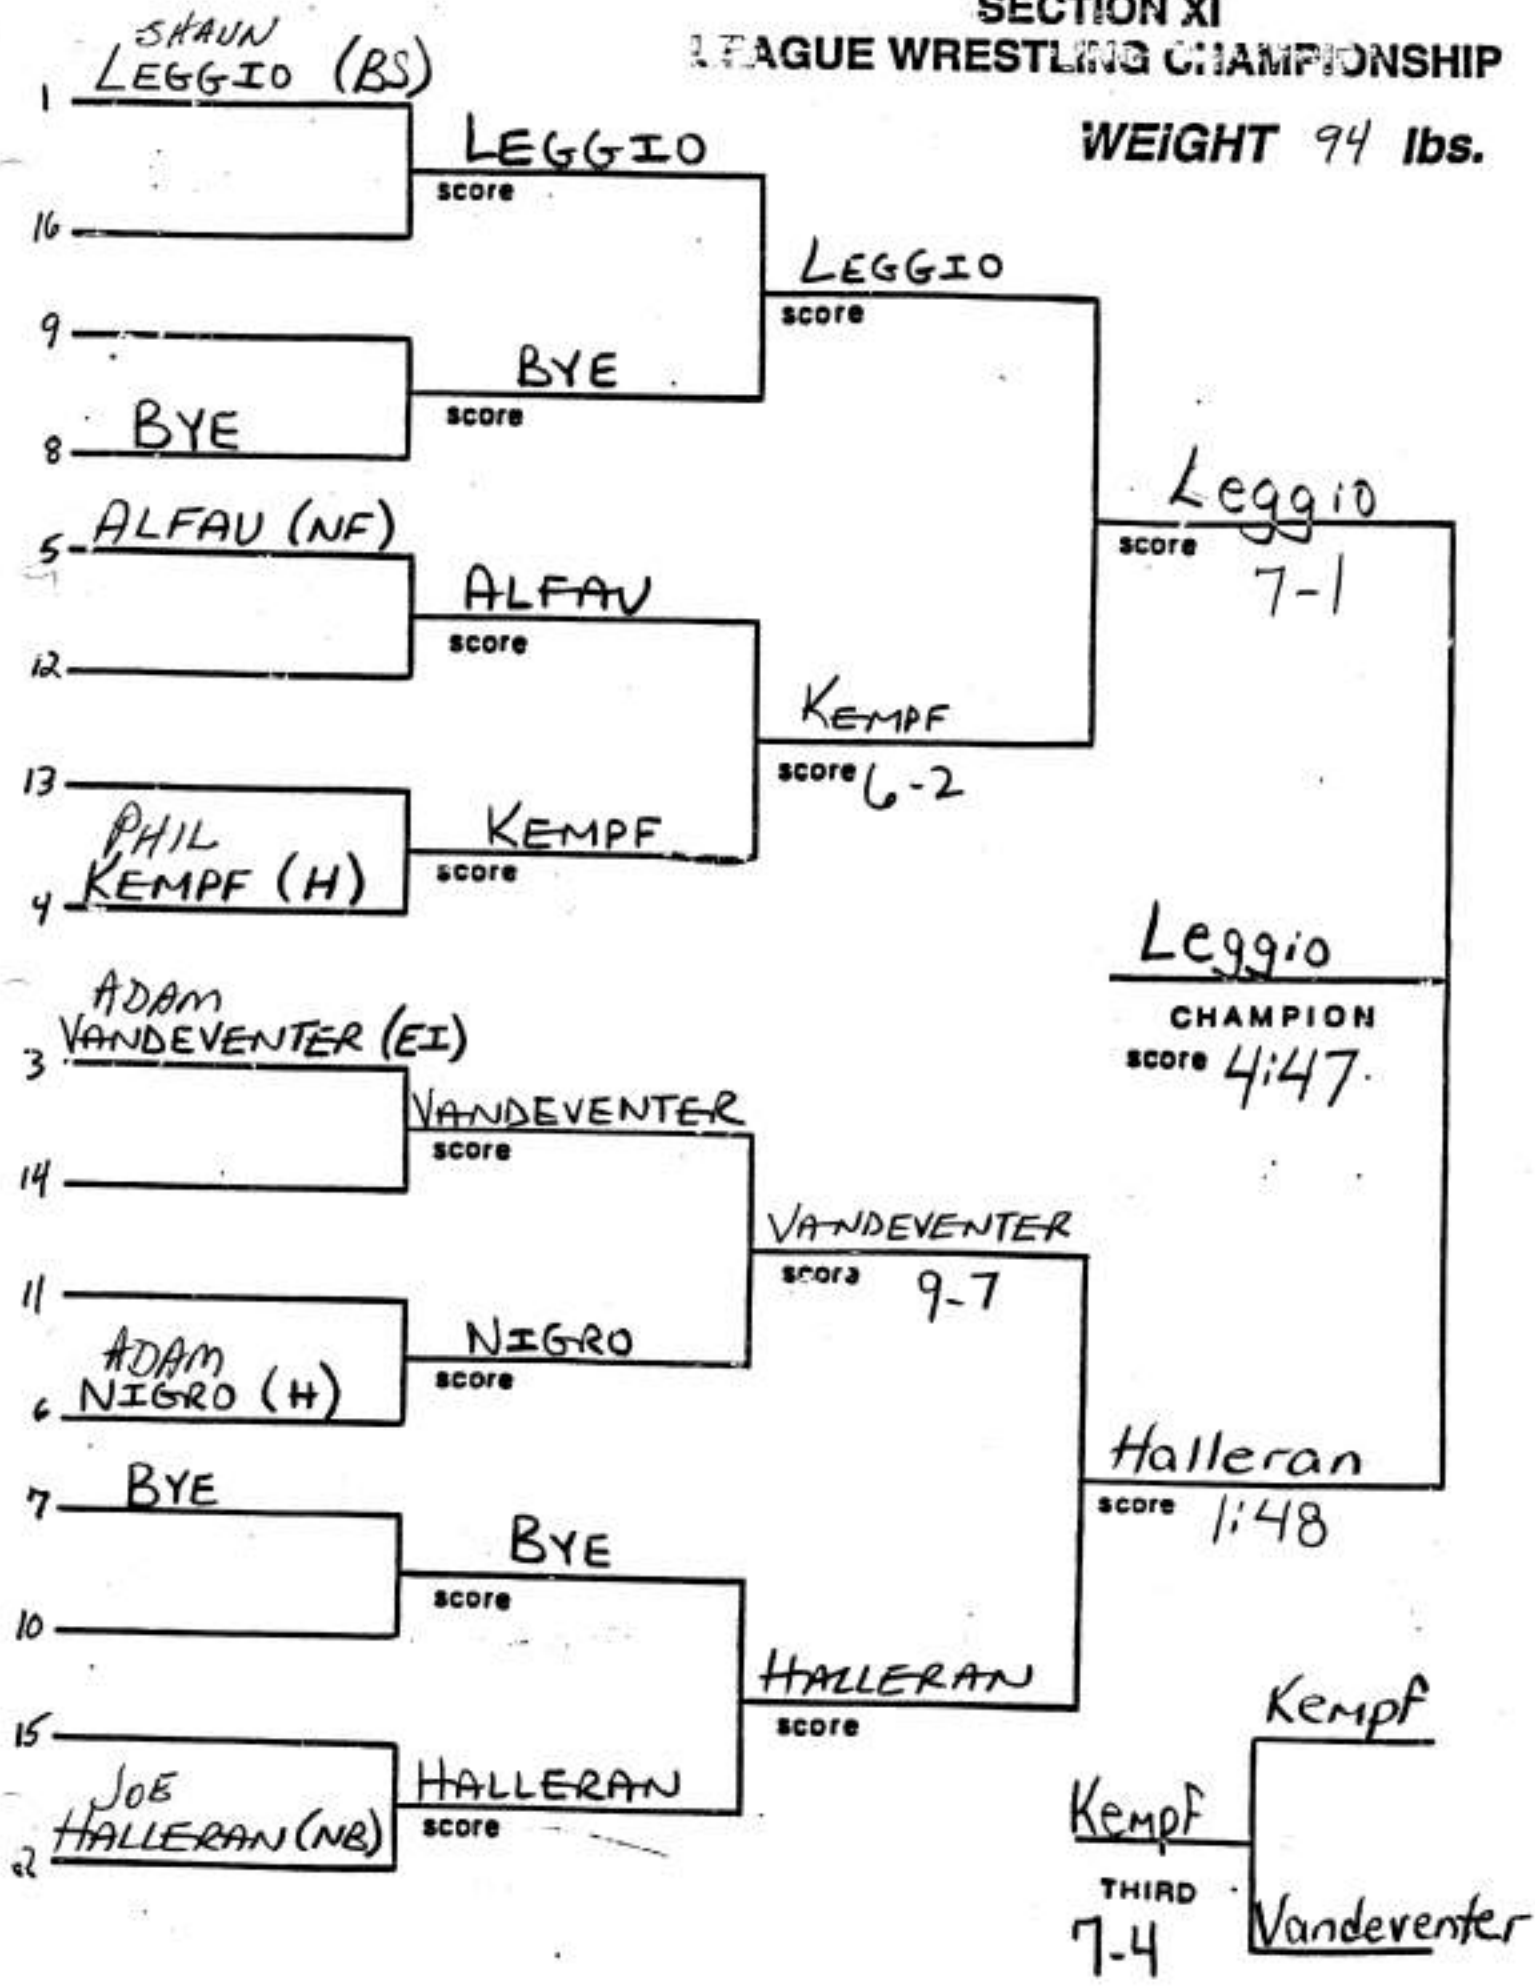

SECTION XI
LEAGUE WRESTLING CHAMPIONSHIP

WEIGHT 94 lbs.

SECTION XI
LEAGUE WRESTLING CHAMPIONSHIP

WEIGHT 101 lbs.

SECTION XI
LEAGUE WRESTLING CHAMPIONSHIP

WEIGHT 108 lbs.

SECTION XI
LEAGUE WRESTLING CHAMPIONSHIP

WEIGHT 115 lbs.

SECTION XI
LEAGUE WRESTLING CHAMPIONSHIP

WEIGHT 122 lbs.

SECTION XI
LEAGUE WRESTLING CHAMPIONSHIP

WEIGHT 129 lbs.

SECTION XI
LEAGUE WRESTLING CHAMPIONSHIP

WEIGHT 135 lbs.

SECTION XI
LEAGUE WRESTLING CHAMPIONSHIP

WEIGHT 141 lbs.

SECTION XI
LEAGUE WRESTLING CHAMPIONSHIP

WEIGHT 148 lbs.

SECTION XI
LEAGUE WRESTLING CHAMPIONSHIP

WEIGHT 158 lbs.

SECTION XI
LEAGUE WRESTLING CHAMPIONSHIP

WEIGHT 170 lbs.

SECTION XI
LEAGUE WRESTLING CHAMPIONSHIP

WEIGHT 180 lbs.

SECTION XI
LEAGUE WRESTLING CHAMPIONSHIP

WEIGHT 218 lbs.

SECTION XI
LEAGUE WRESTLING CHAMPIONSHIP

WEIGHT 253 lbs.