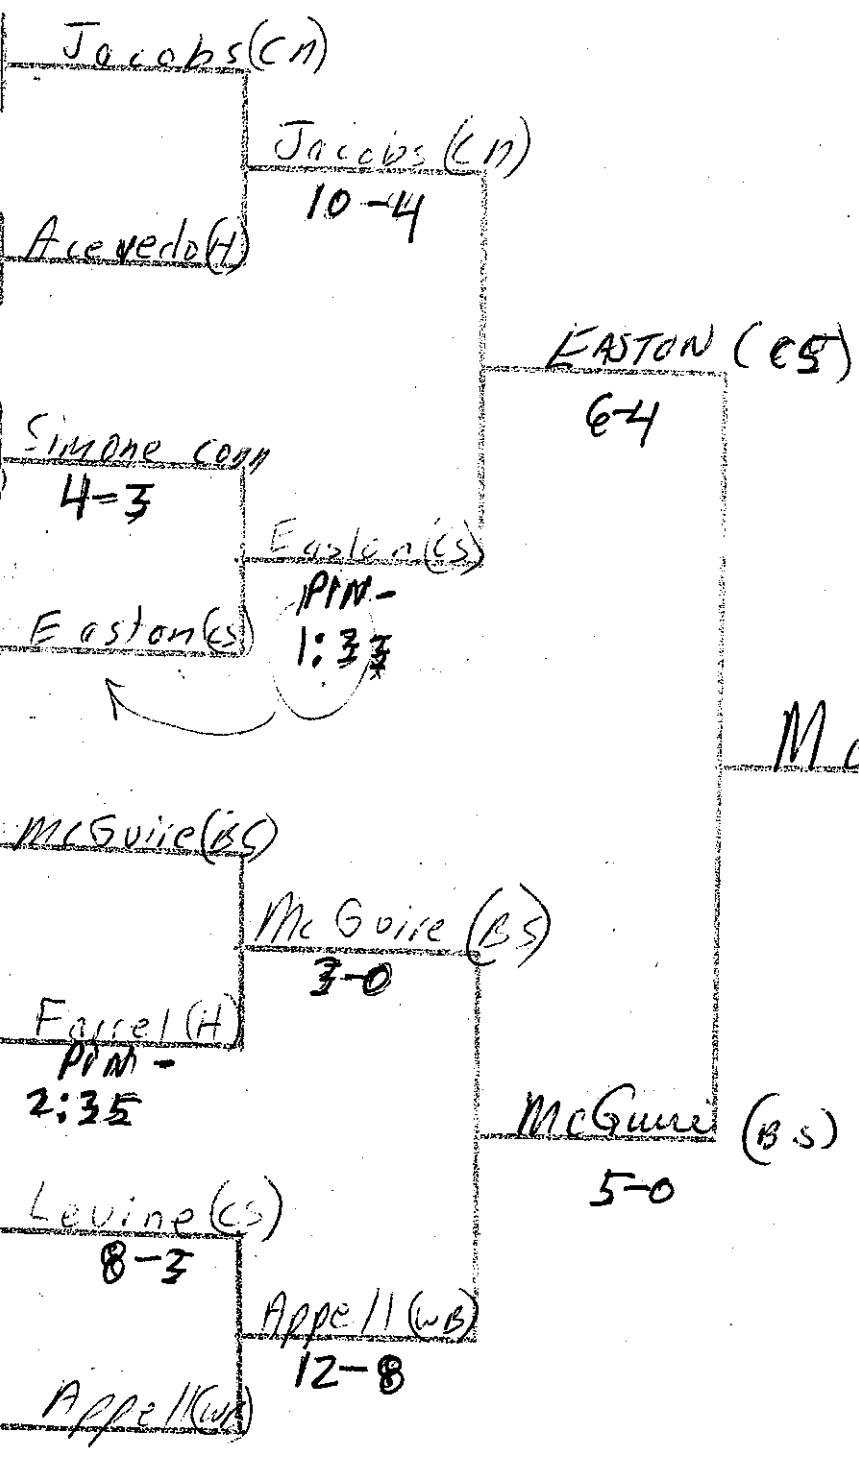

198

- 1 John Jacobs (CN)
- 2 Bye
- 3 Bye
- 4 Doug Acevedo (H)
- 5 Tom Ward (WB)
- 6 John Simone (Conn)
- 7 Bye
- 8 John Easton (CS)
- 9 Mike McGuire (BS)
- 10 Bye
- 11 Bill Hall (CN)
- 12 Lee Farrel (H)
- 13 Cary Moxham (BI)
- 14 Josh Levine (CS)
- 15 Bye
- 16 Tony Appell (WB)