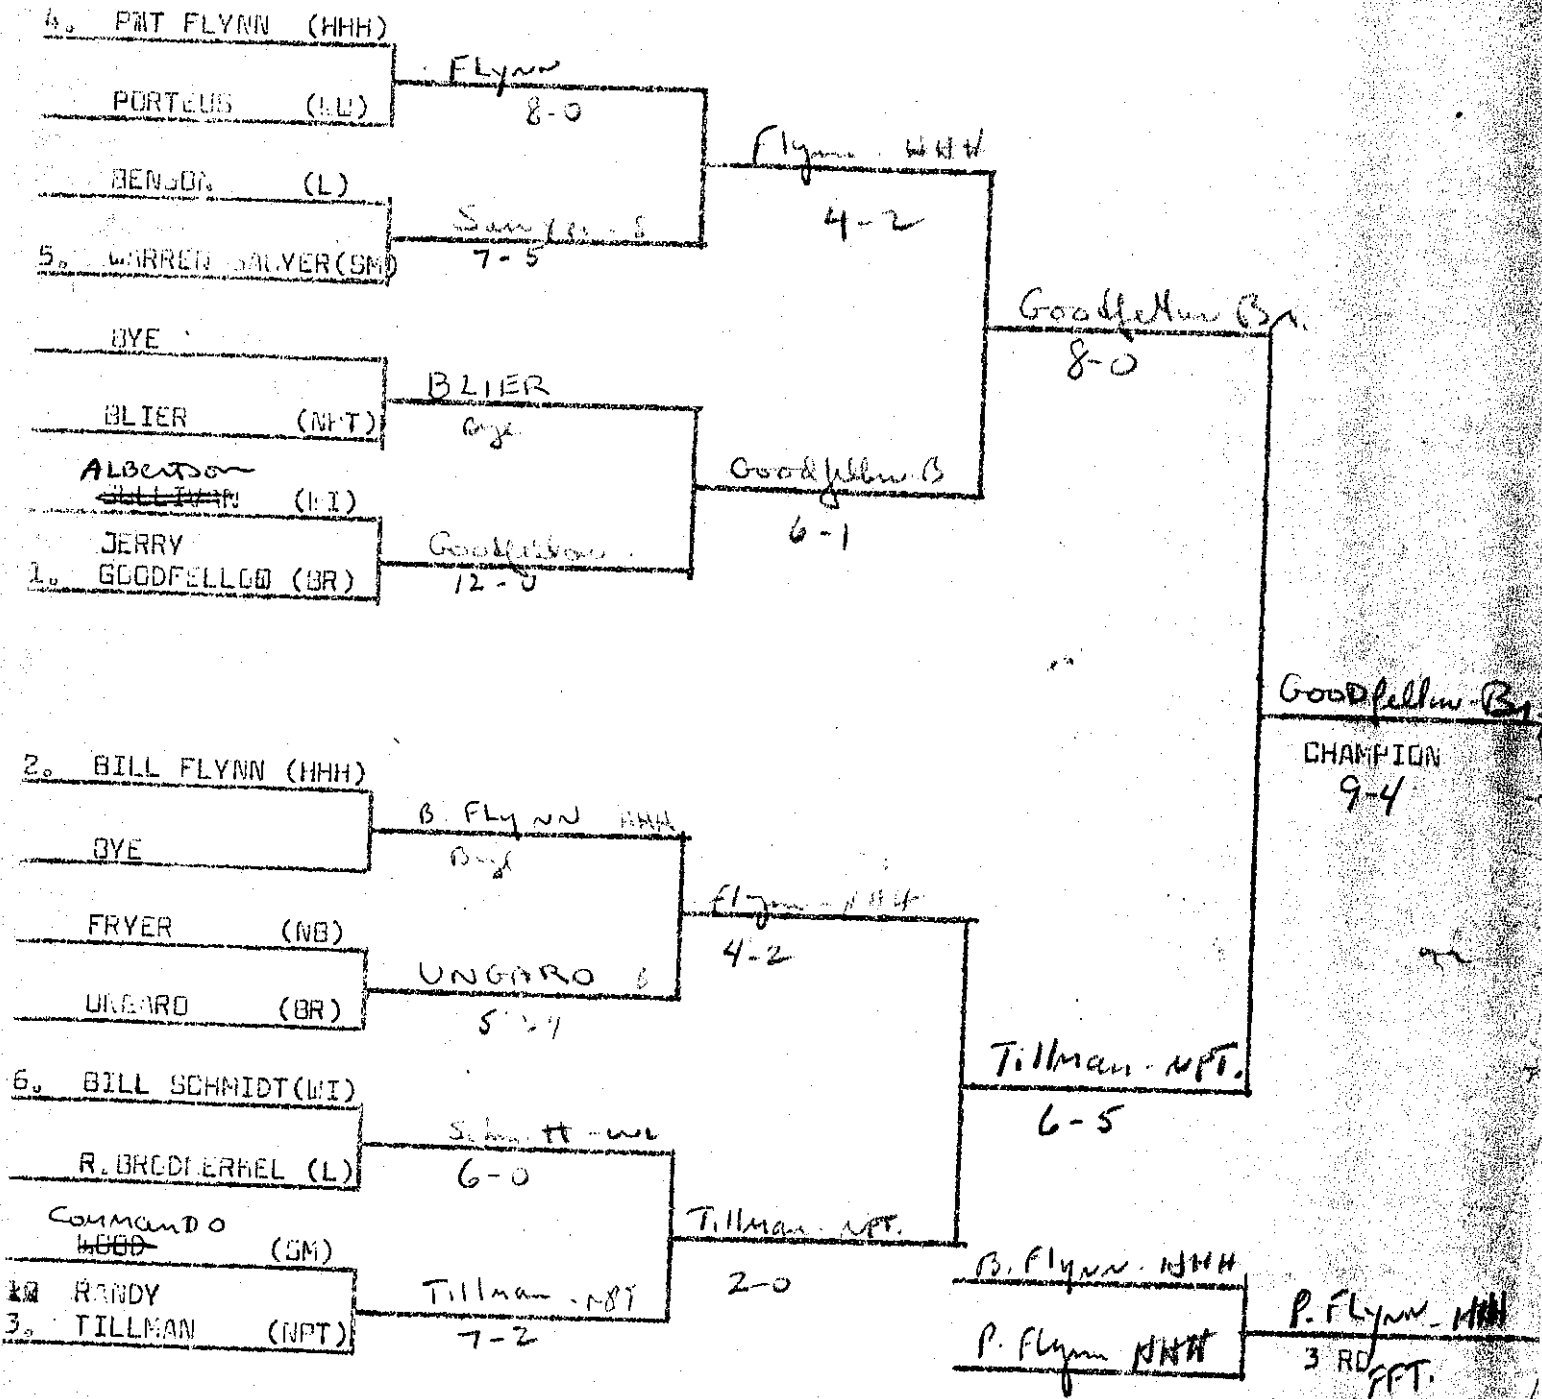

LEAGUE I CHAMPIONSHIPS FEB. 25, 26, 1972

March 8th

XX 101 Lbs.

LEAGUE 1 CHAMPIONSHIPS FEB, 25, 26, 1972

108 Lbs.

LEAGUE CHAMPIONSHIP FEB. 25, 26 1972

115 Lbs.

League I Championships