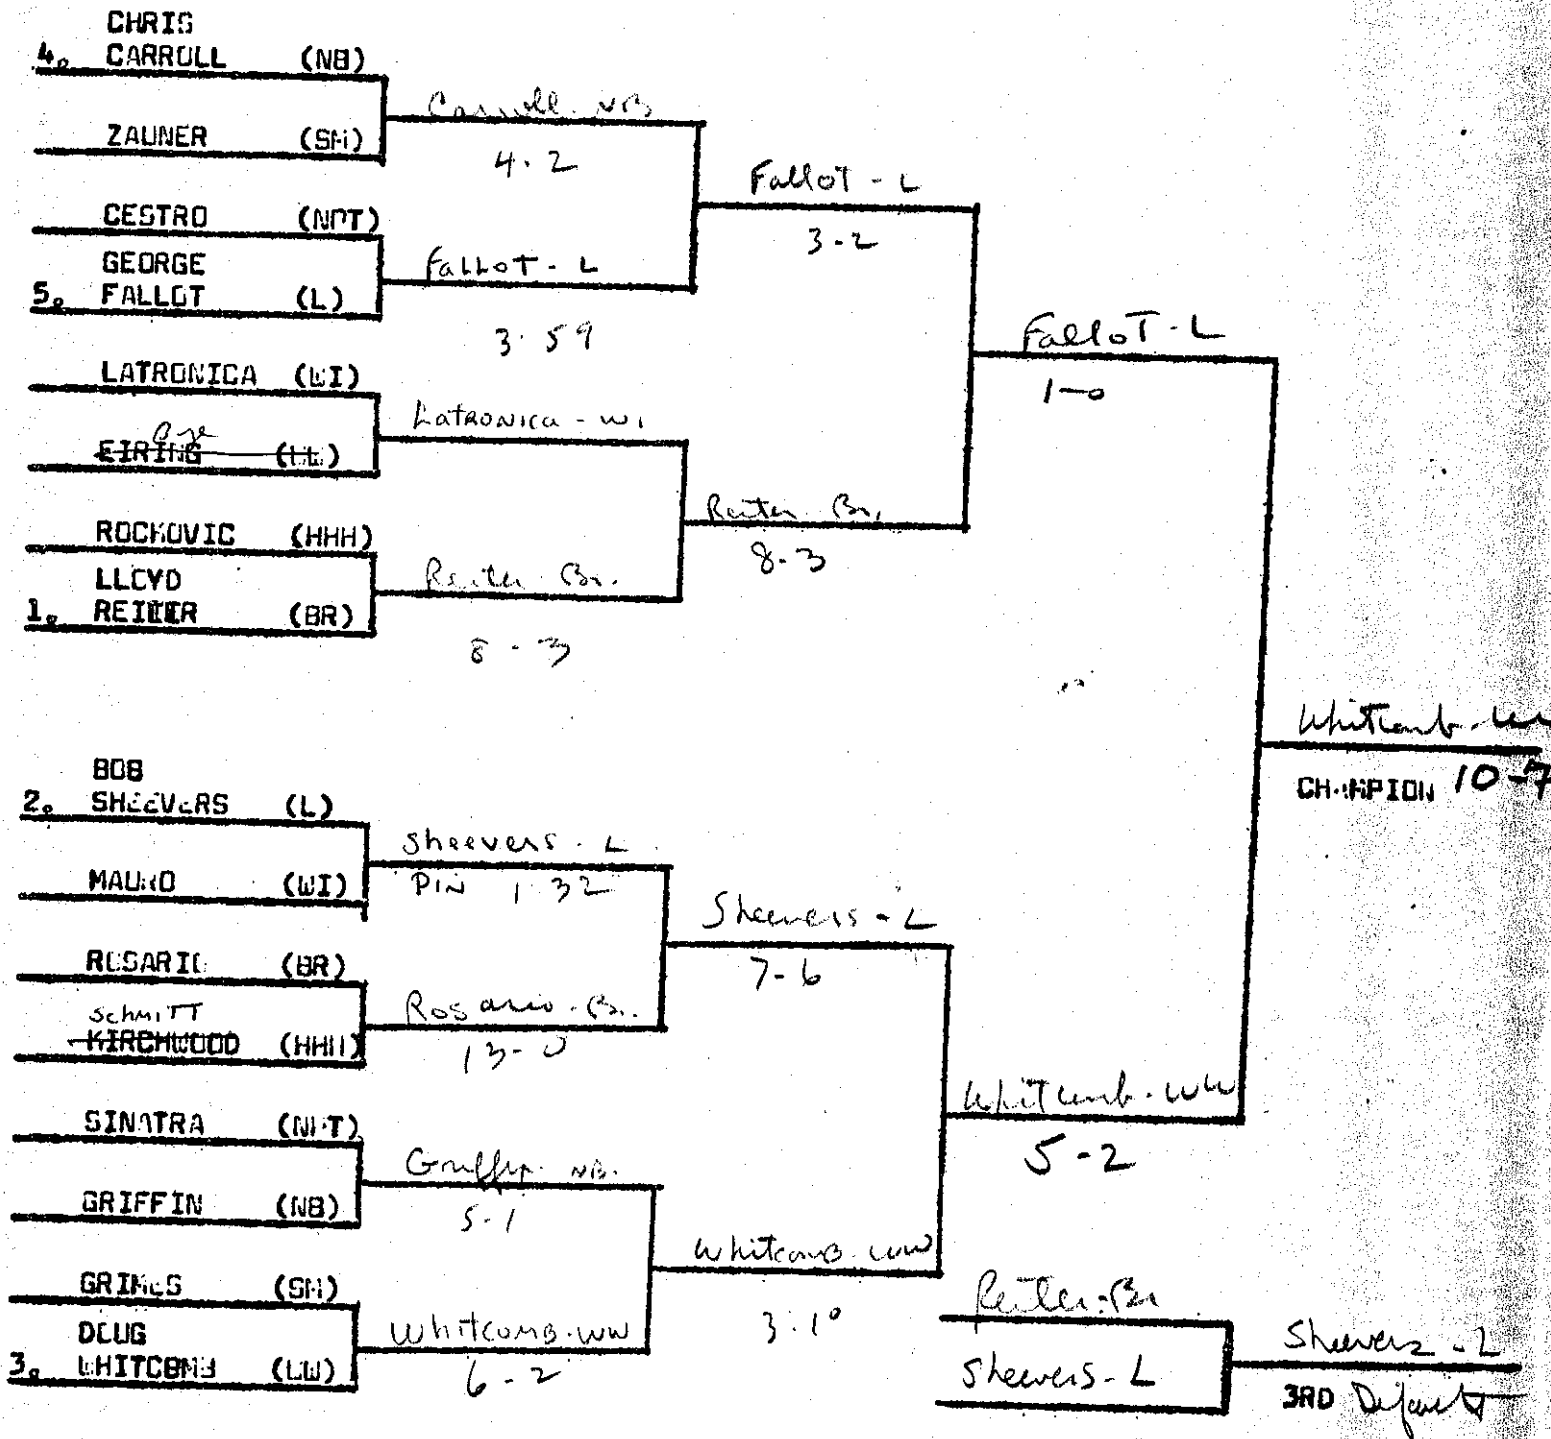

League I Championships

Feb 25-26 1972

148 Lbs.