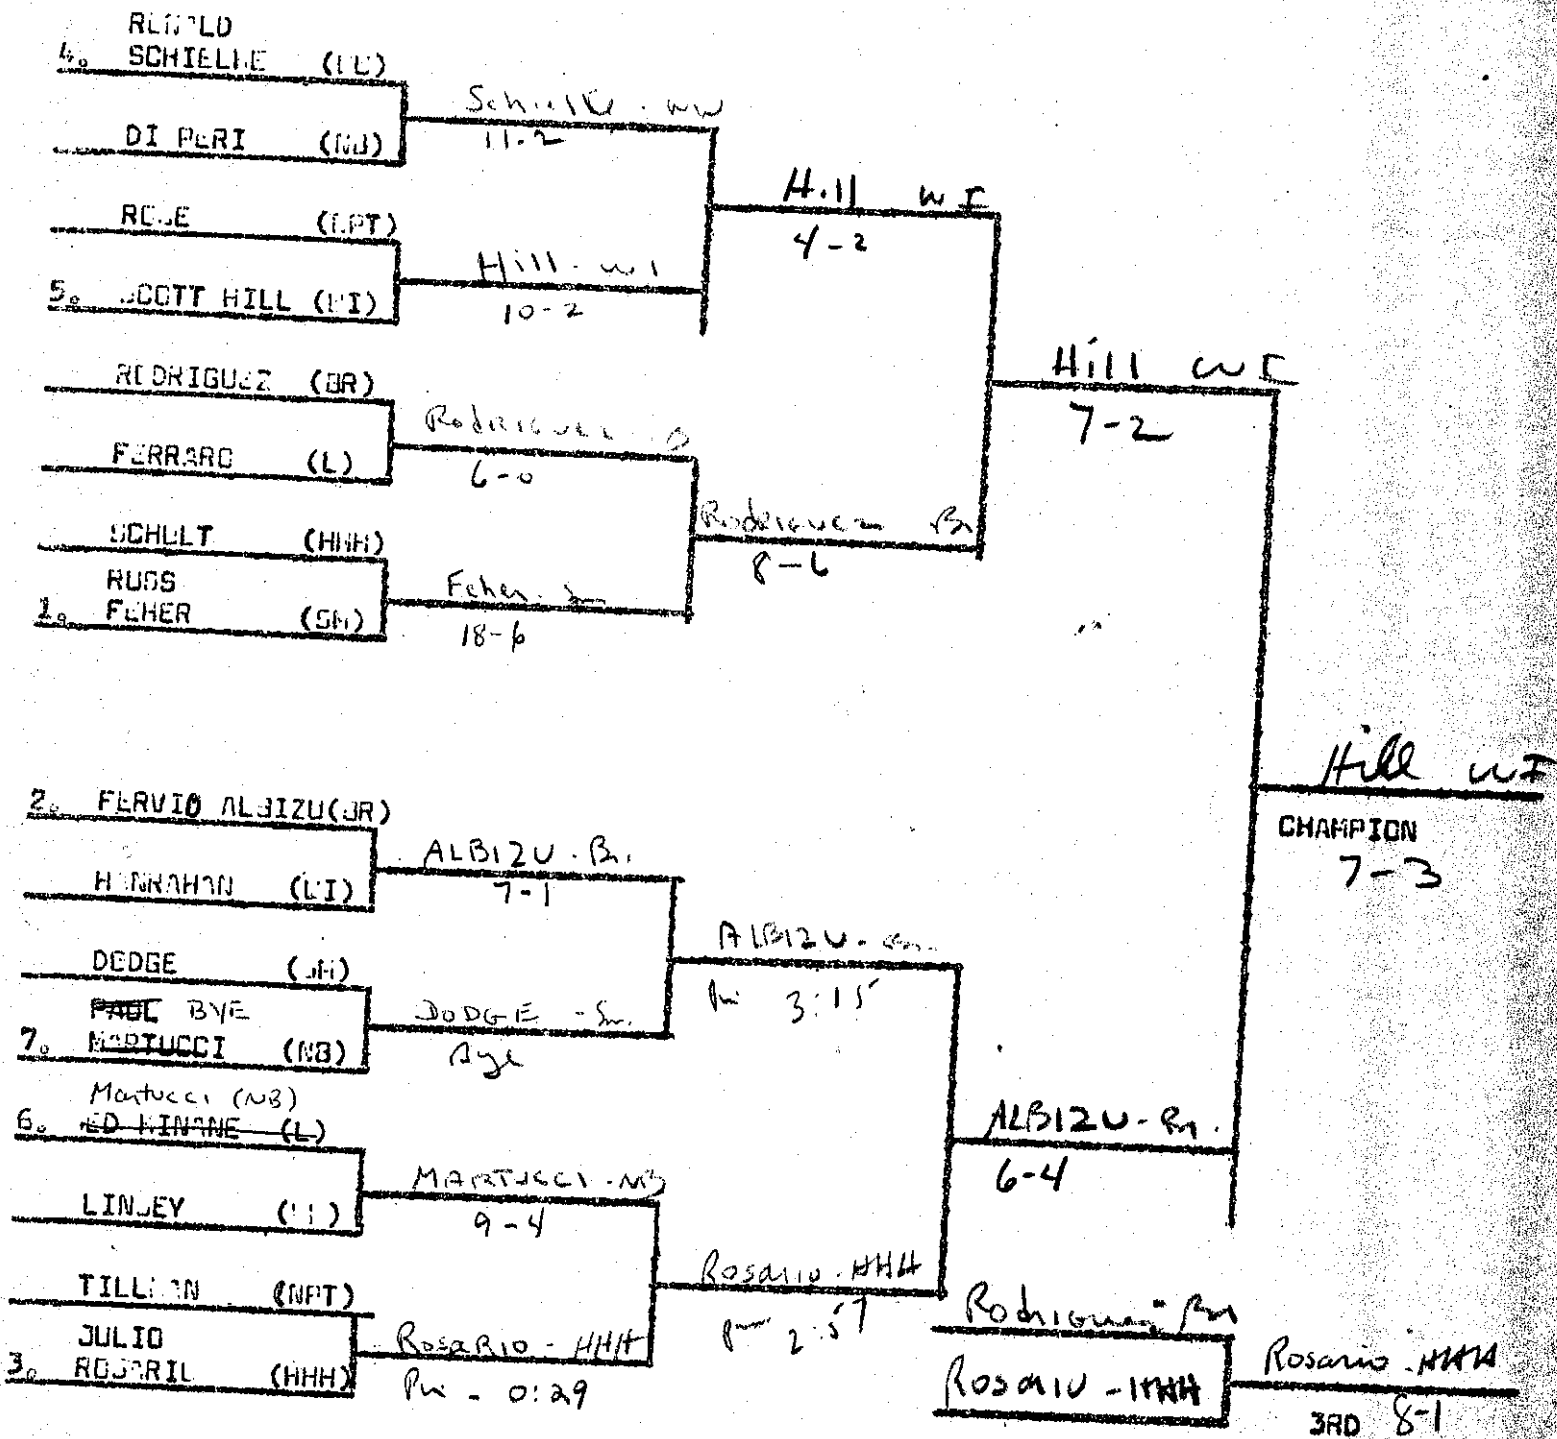

LEAGUE I CHAMPIONSHIPS FEB. 25, 26, 1972

March 8th

XX 101 Lbs.

LEAGUE 1 CHAMPIONSHIPS FEB, 25, 26, 1972

108 Lbs.

LEAGUE CHAMPIONSHIP FEB. 25, 26 1972

115 Lbs.

League I Championships

Feb 25, 26 1972

123 Lbs.

League I Championships

Feb 25, 26 1972

135 Lbs.

League I Championships

Feb 25, 26 1972

140 lbs.

170 Lbs.

League I Championships

Feb 25, 26 1972

180 Lbs.

League I Championships

Feb 25, 26 1972

218 Lbs.