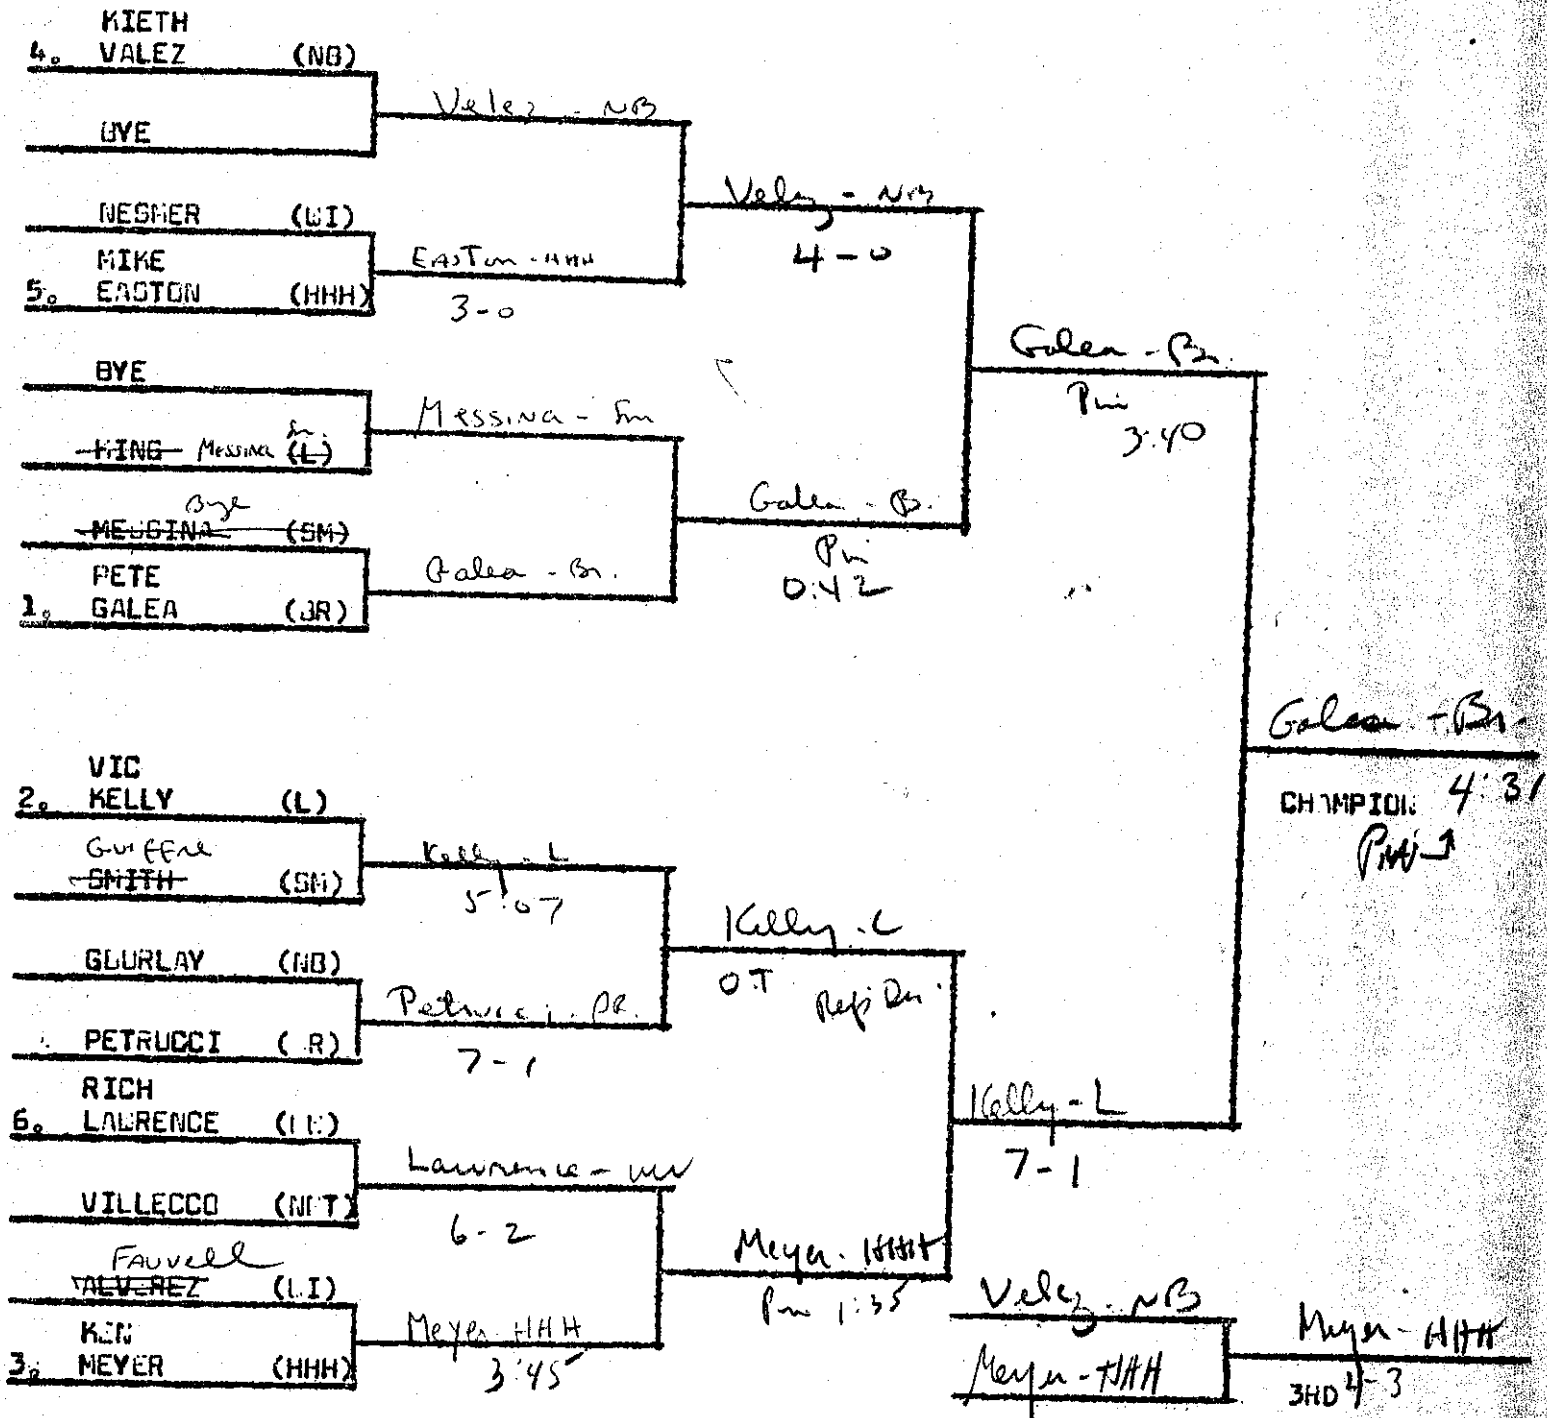

League I Championships

Feb 25-26 1972

148 Lbs.

League I Championships

Feb 25, 26, 1972

158 Lbs.

League I Championships

Feb 25, 26 1972