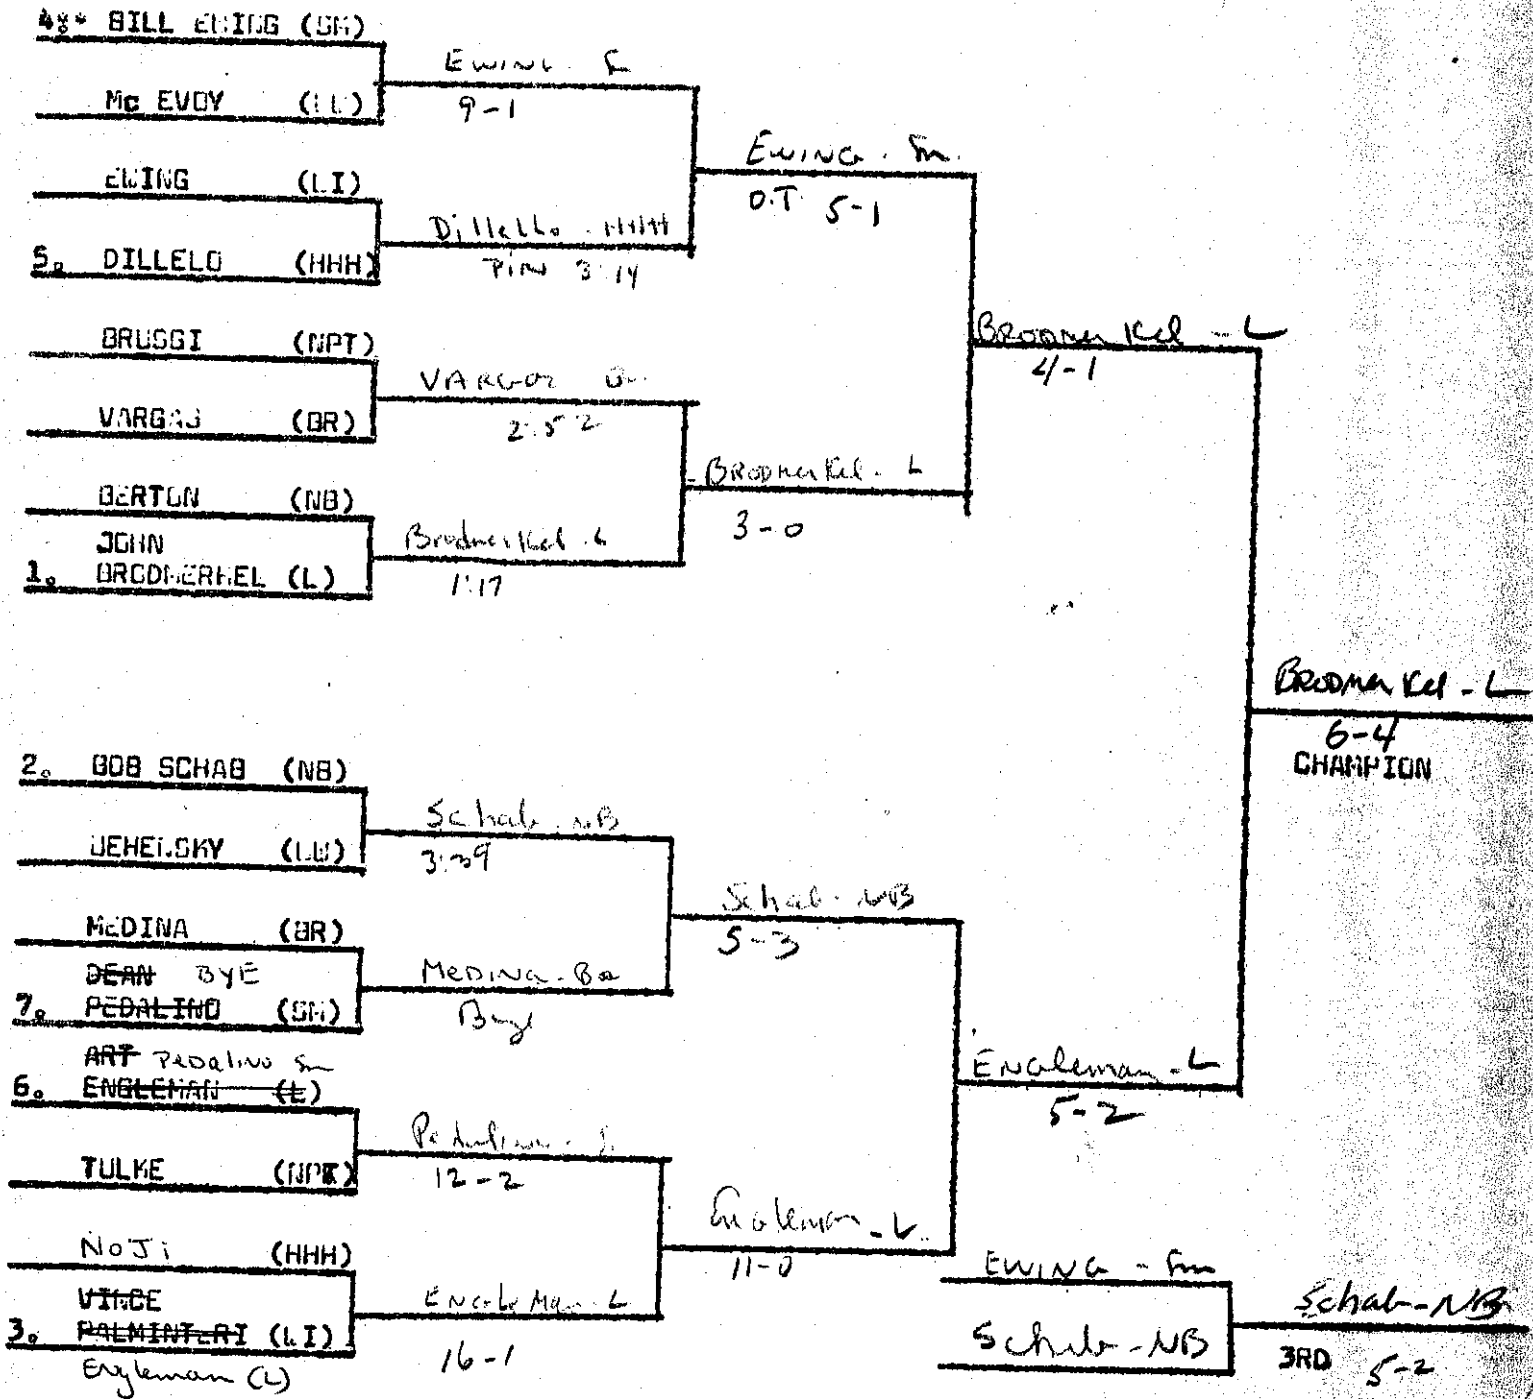

LEAGUE I CHAMPIONSHIPS FEB. 25, 26, 1972

March 8th

XX 101 Lbs.

LEAGUE 1 CHAMPIONSHIPS FEB, 25, 26, 1972

108 Lbs.

LEAGUE CHAMPIONSHIP FEB. 25, 26 1972

115 Lbs.

League I Championships