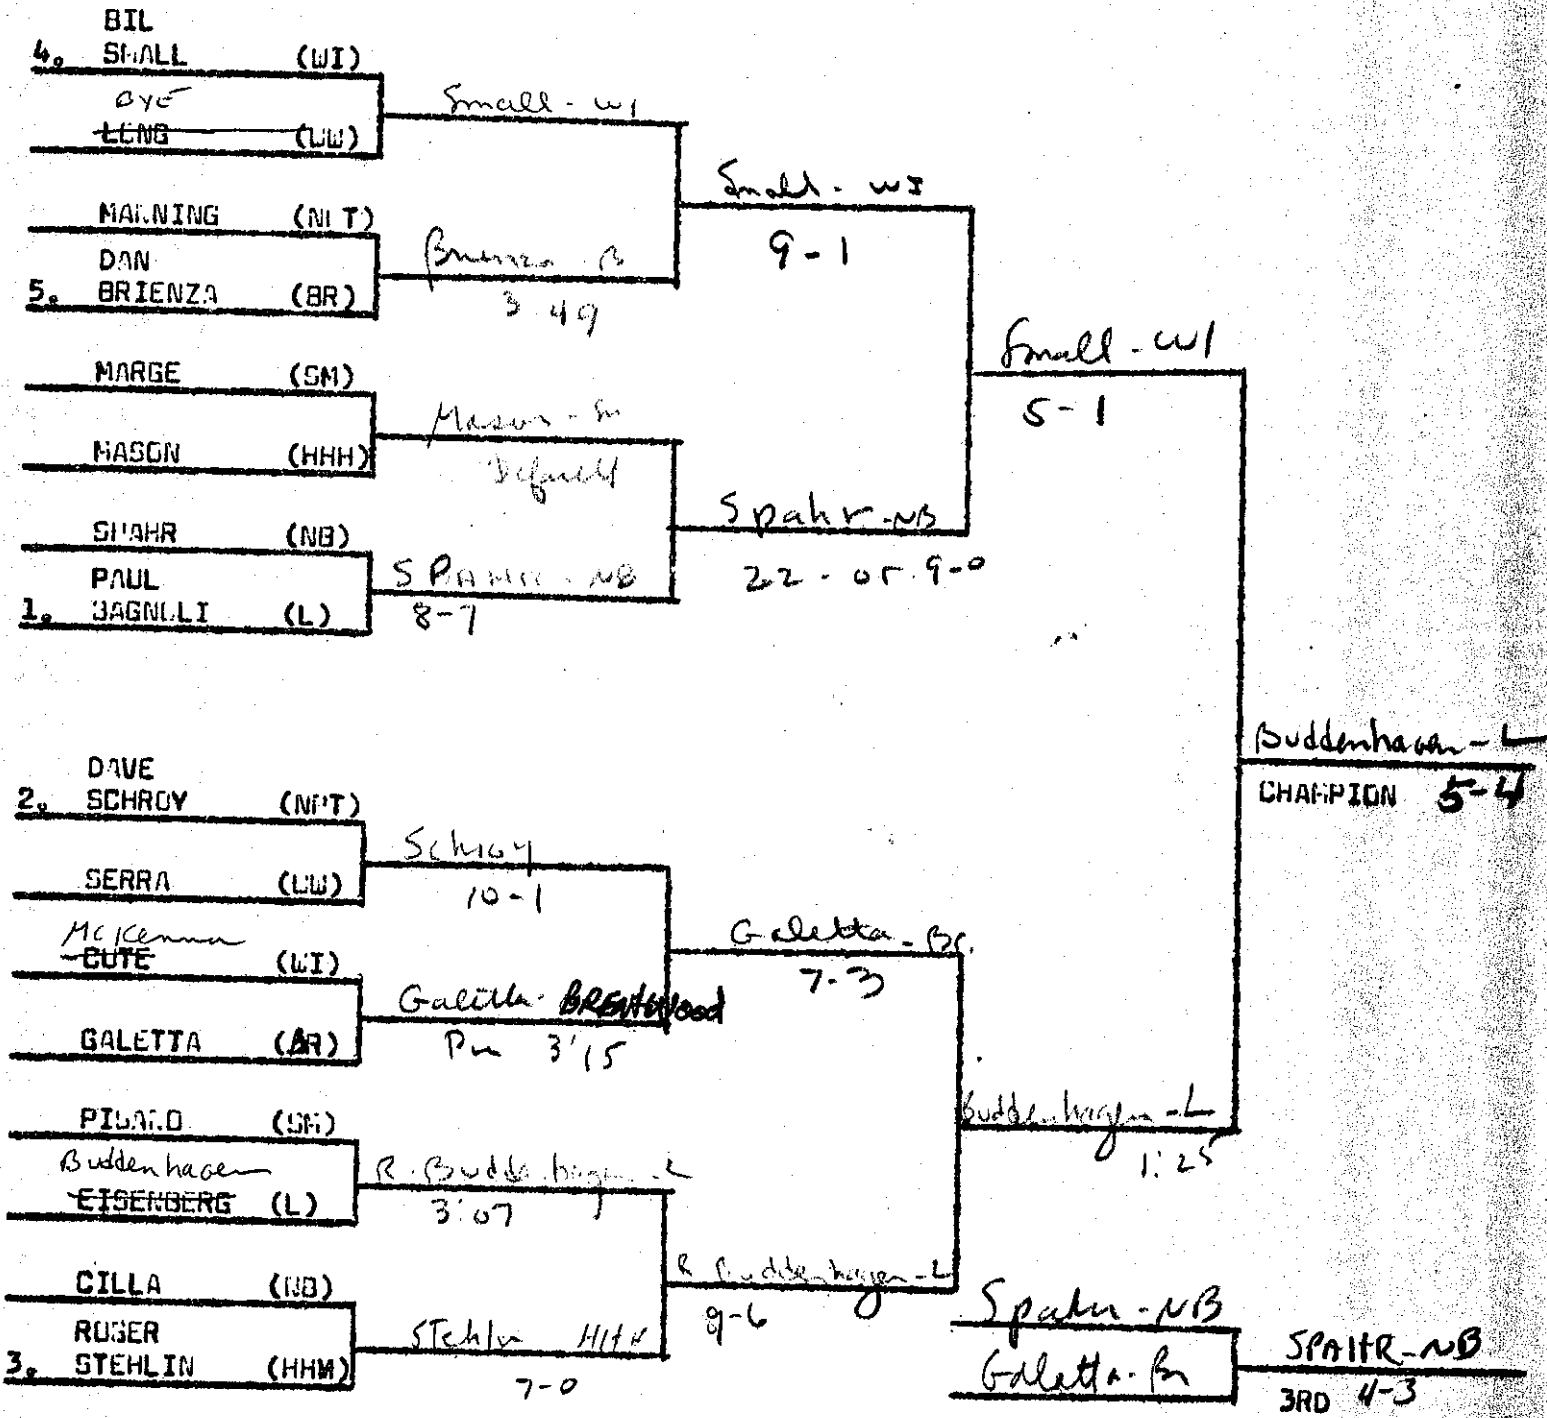

League I Championships

Feb 25, 26 1972

180 Lbs.