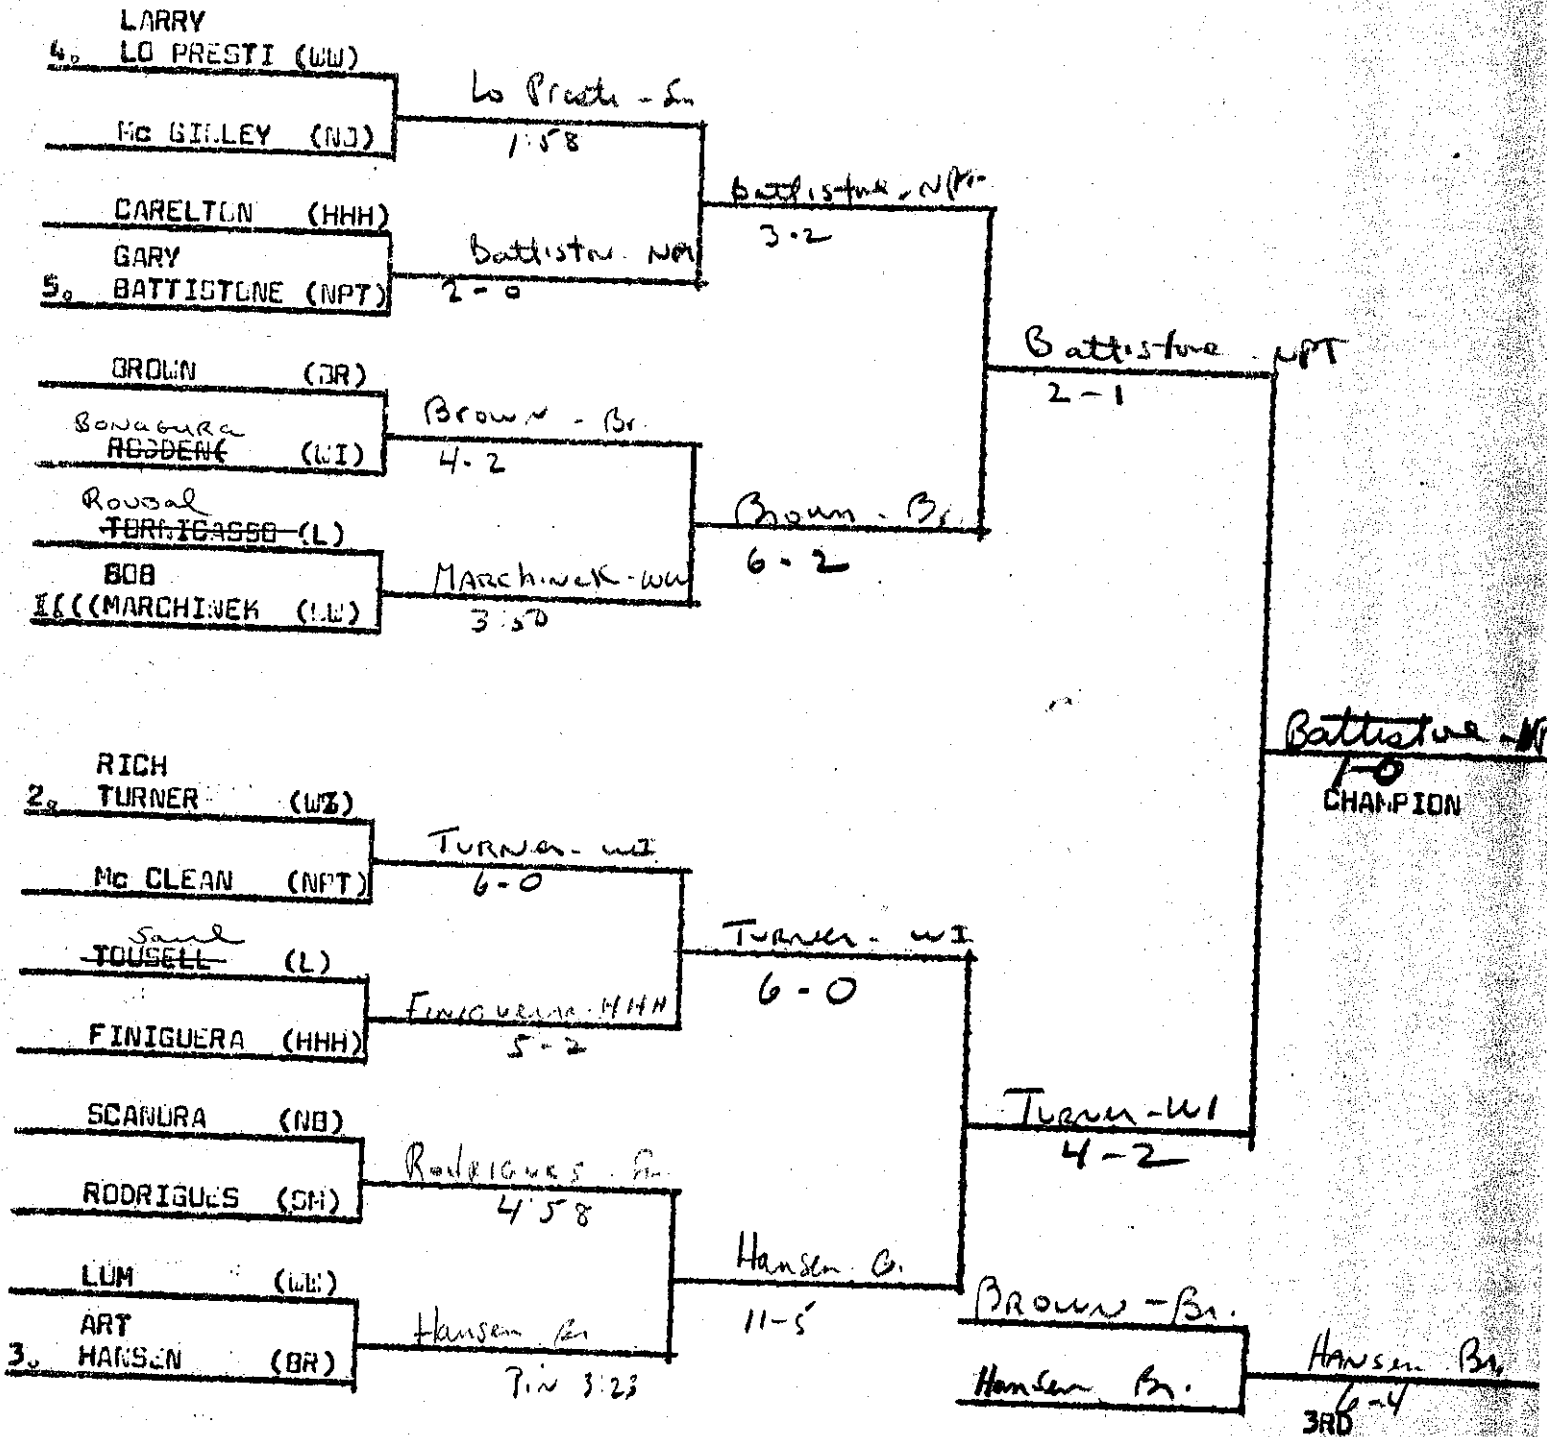

League I Championships

Feb 25, 26 1972

123 Lbs.