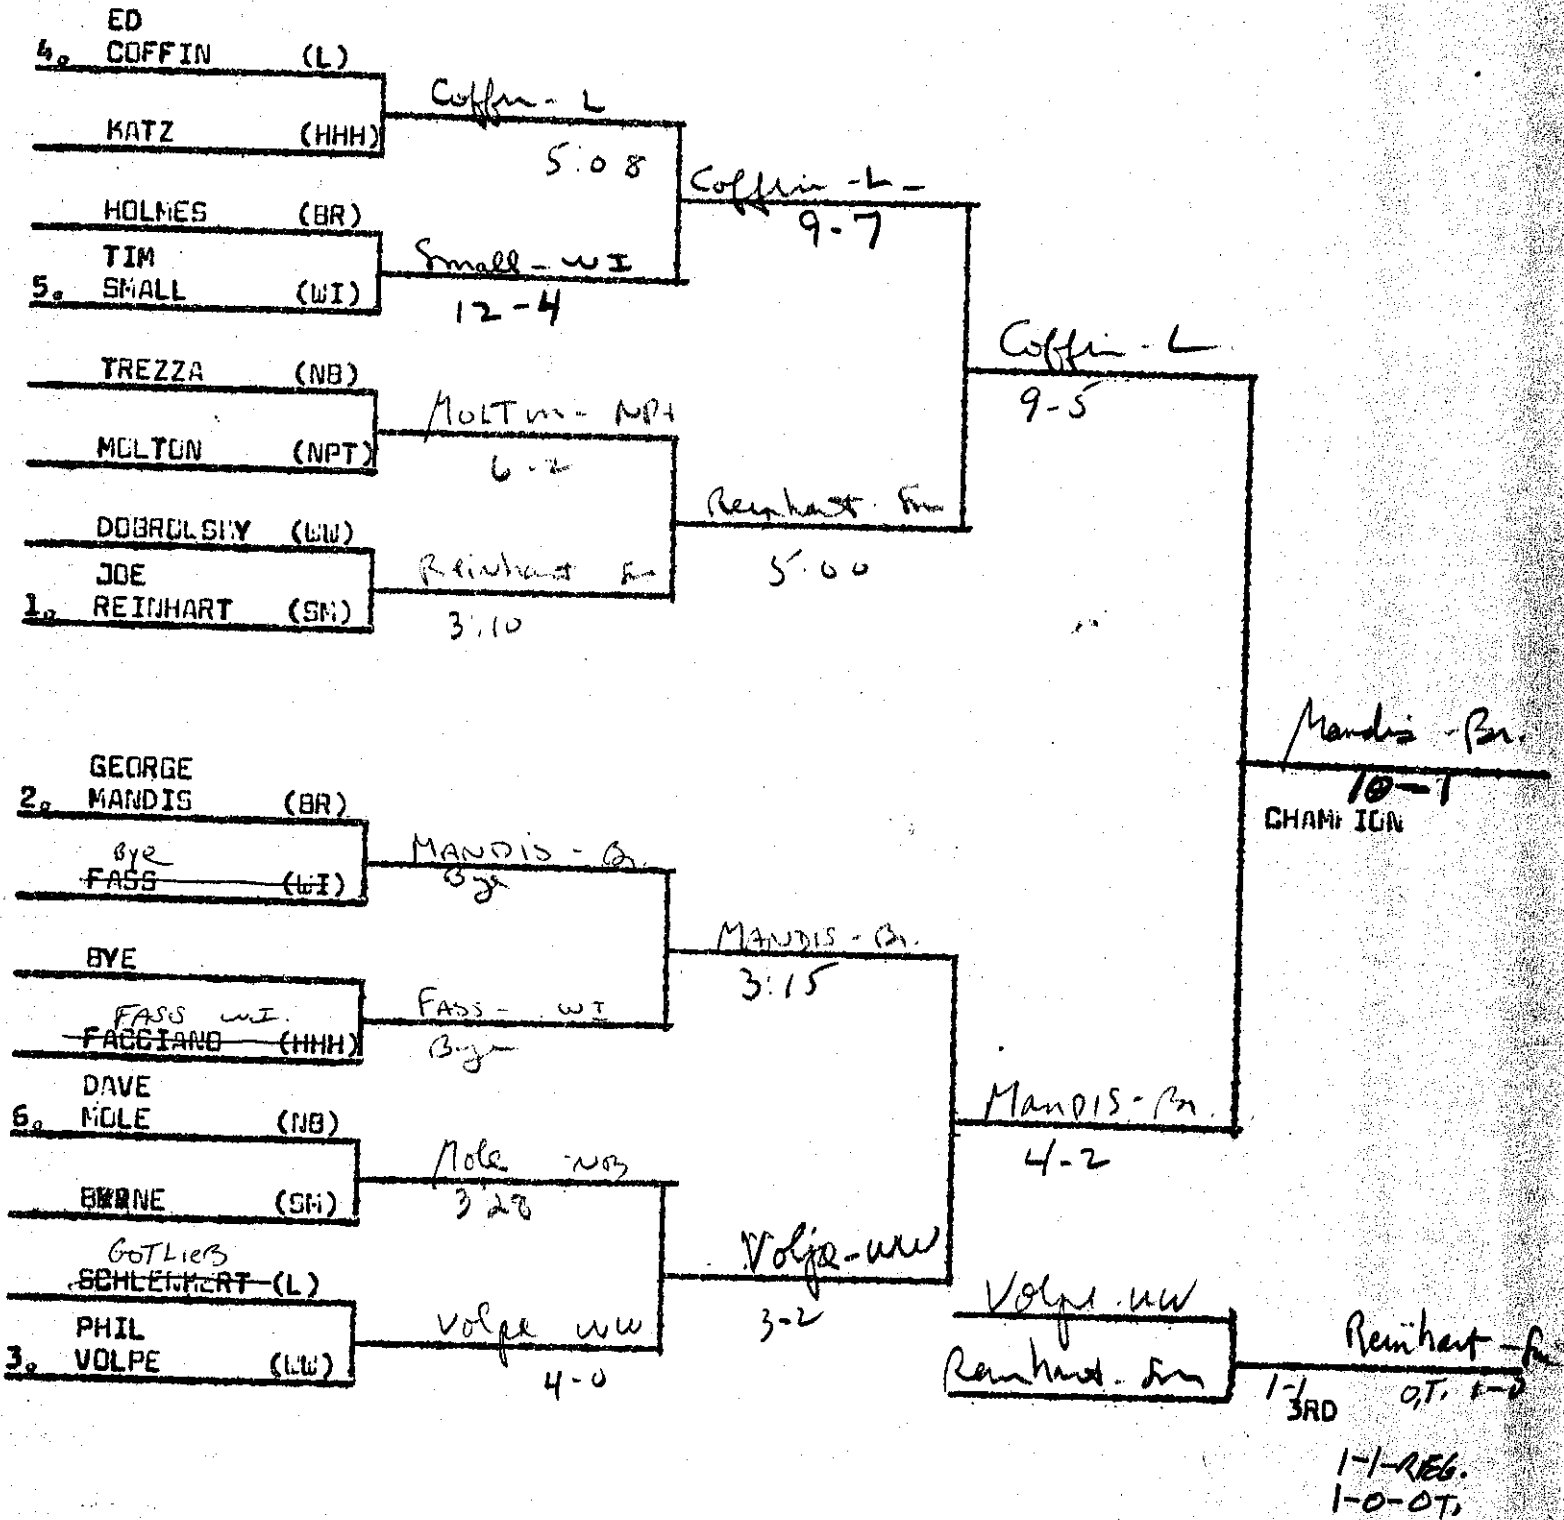

League I Championships

Feb 25, 26 1972

170 Lbs.