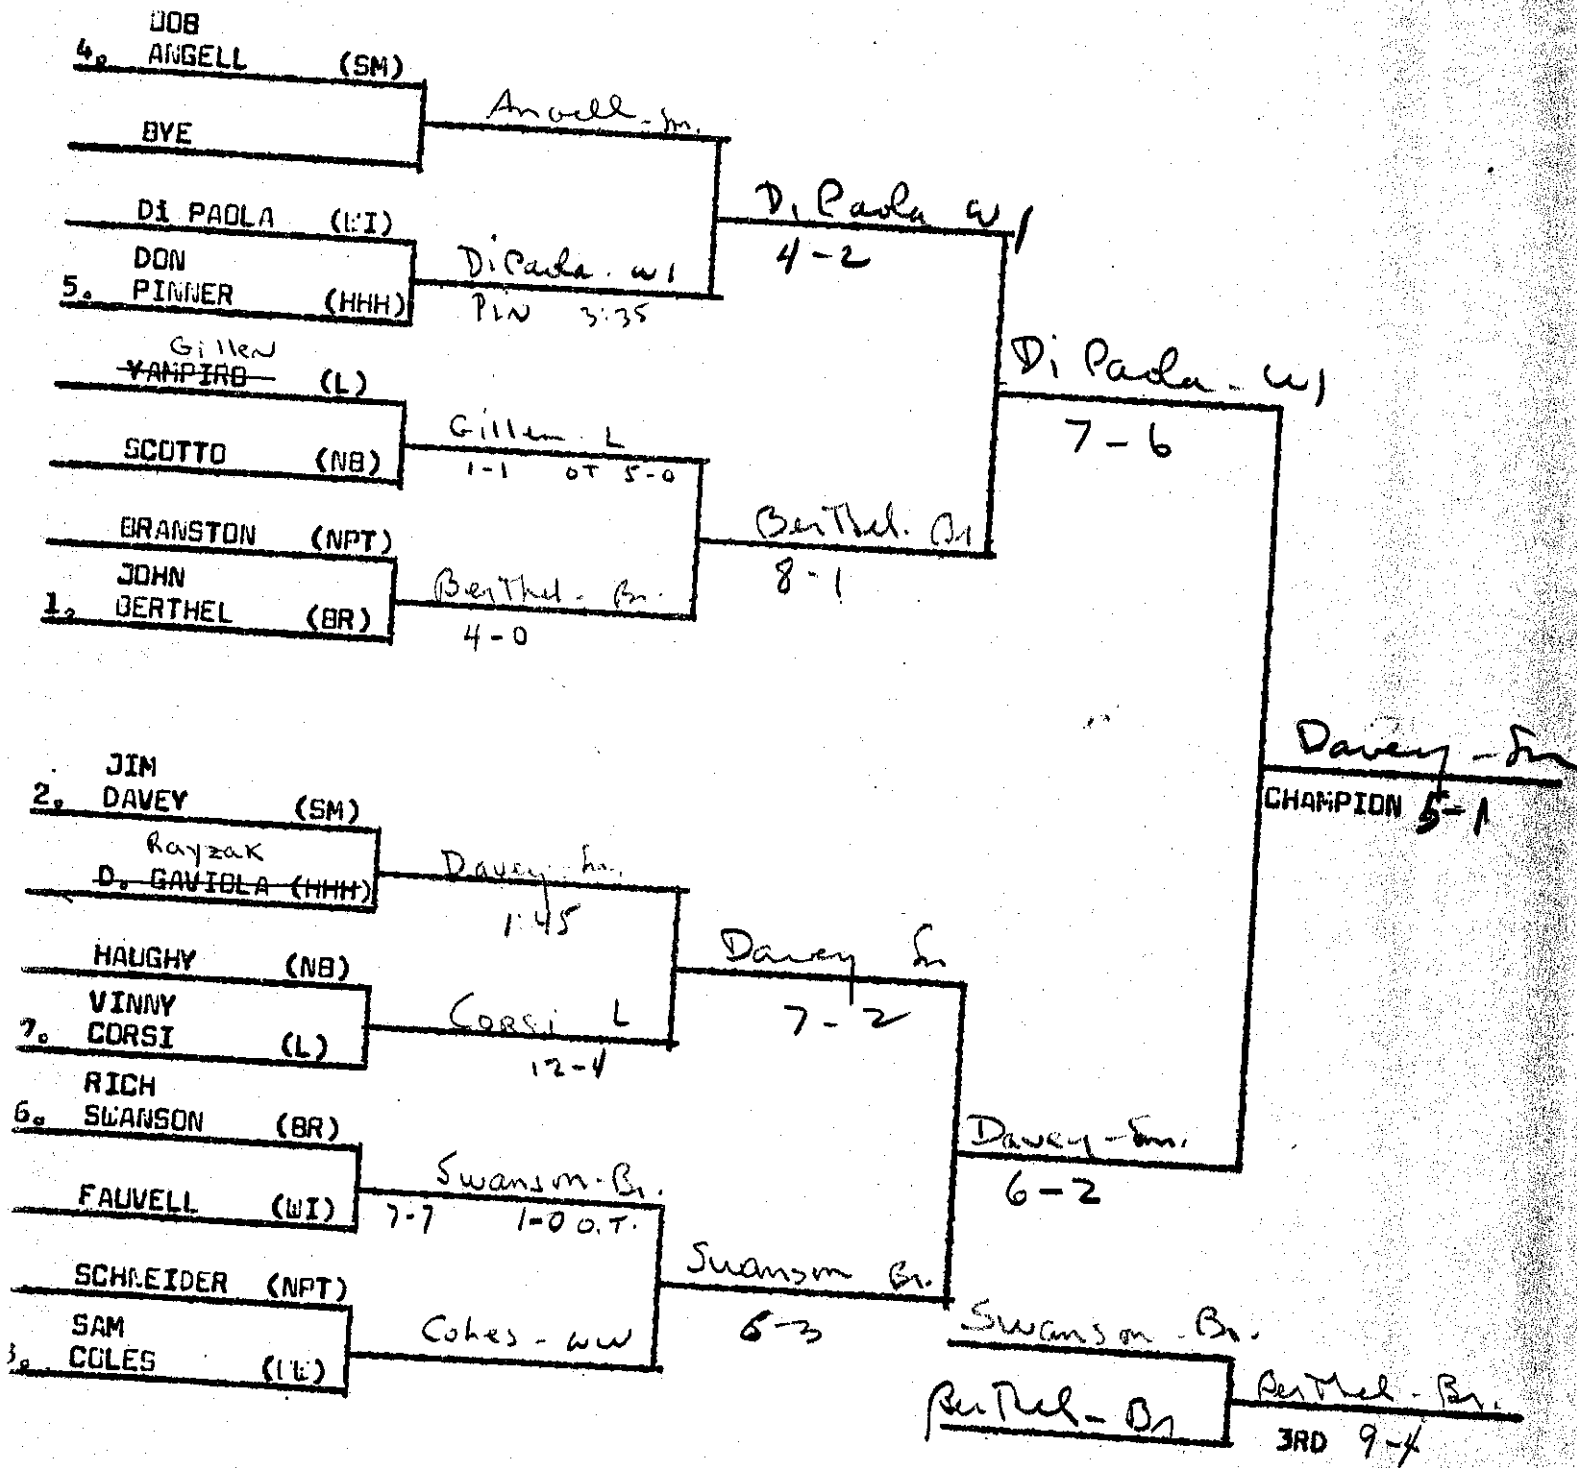

League I Championships

Feb 25, 26 1972

135 Lbs.