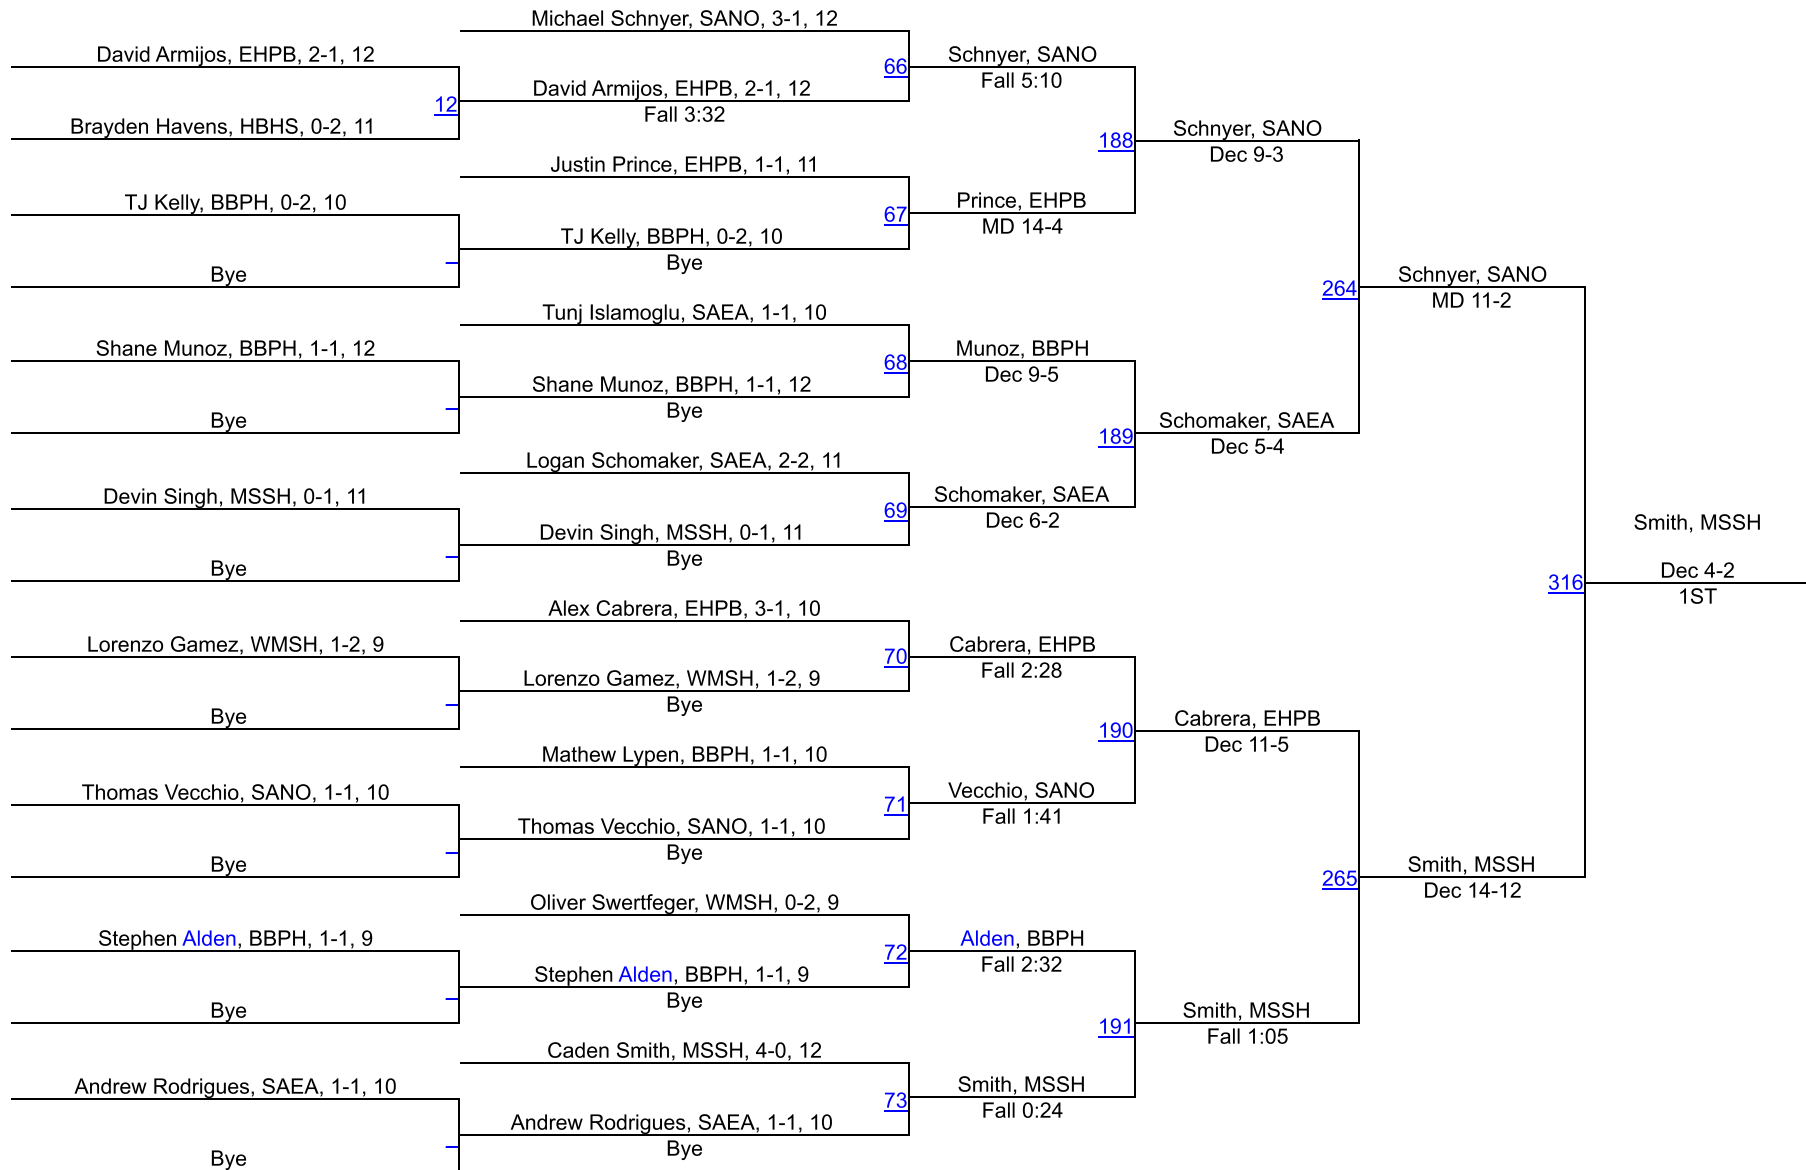

45th Sprig Gardner Invitational

160