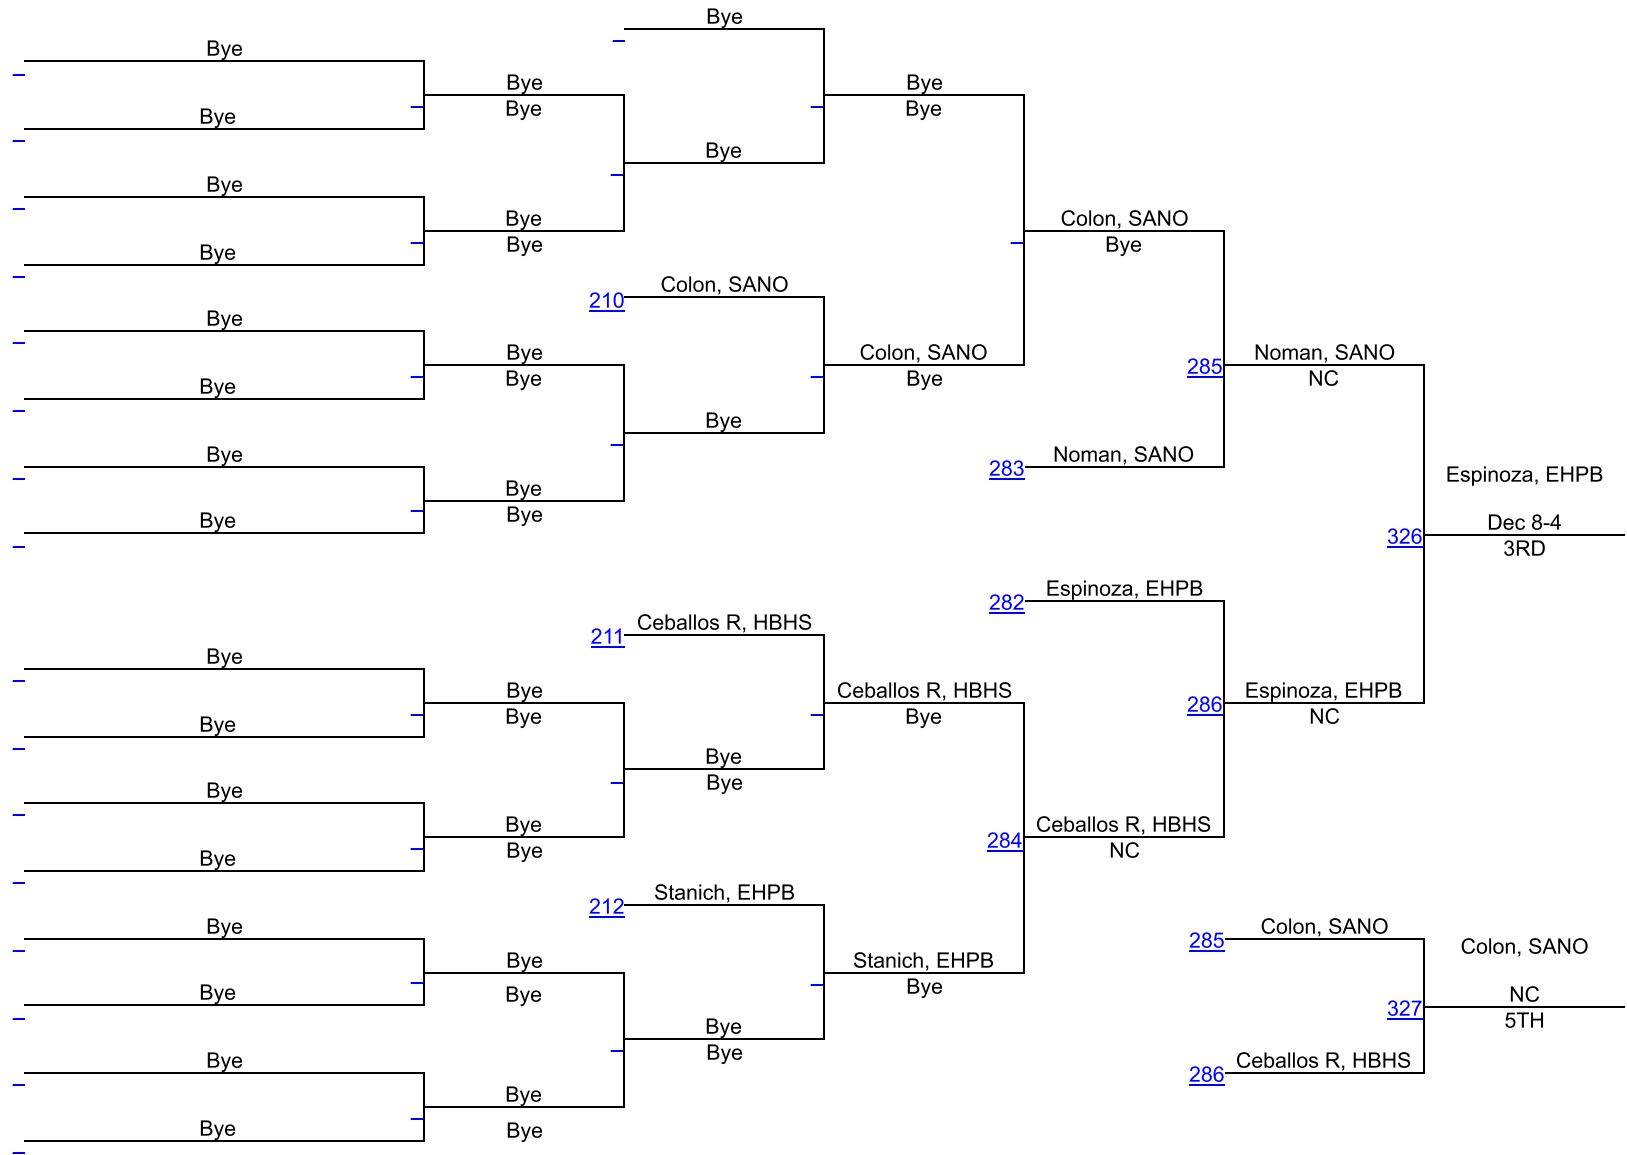

# 45th Sprig Gardner Invitational

# 45th Sprig Gardner Invitational

215