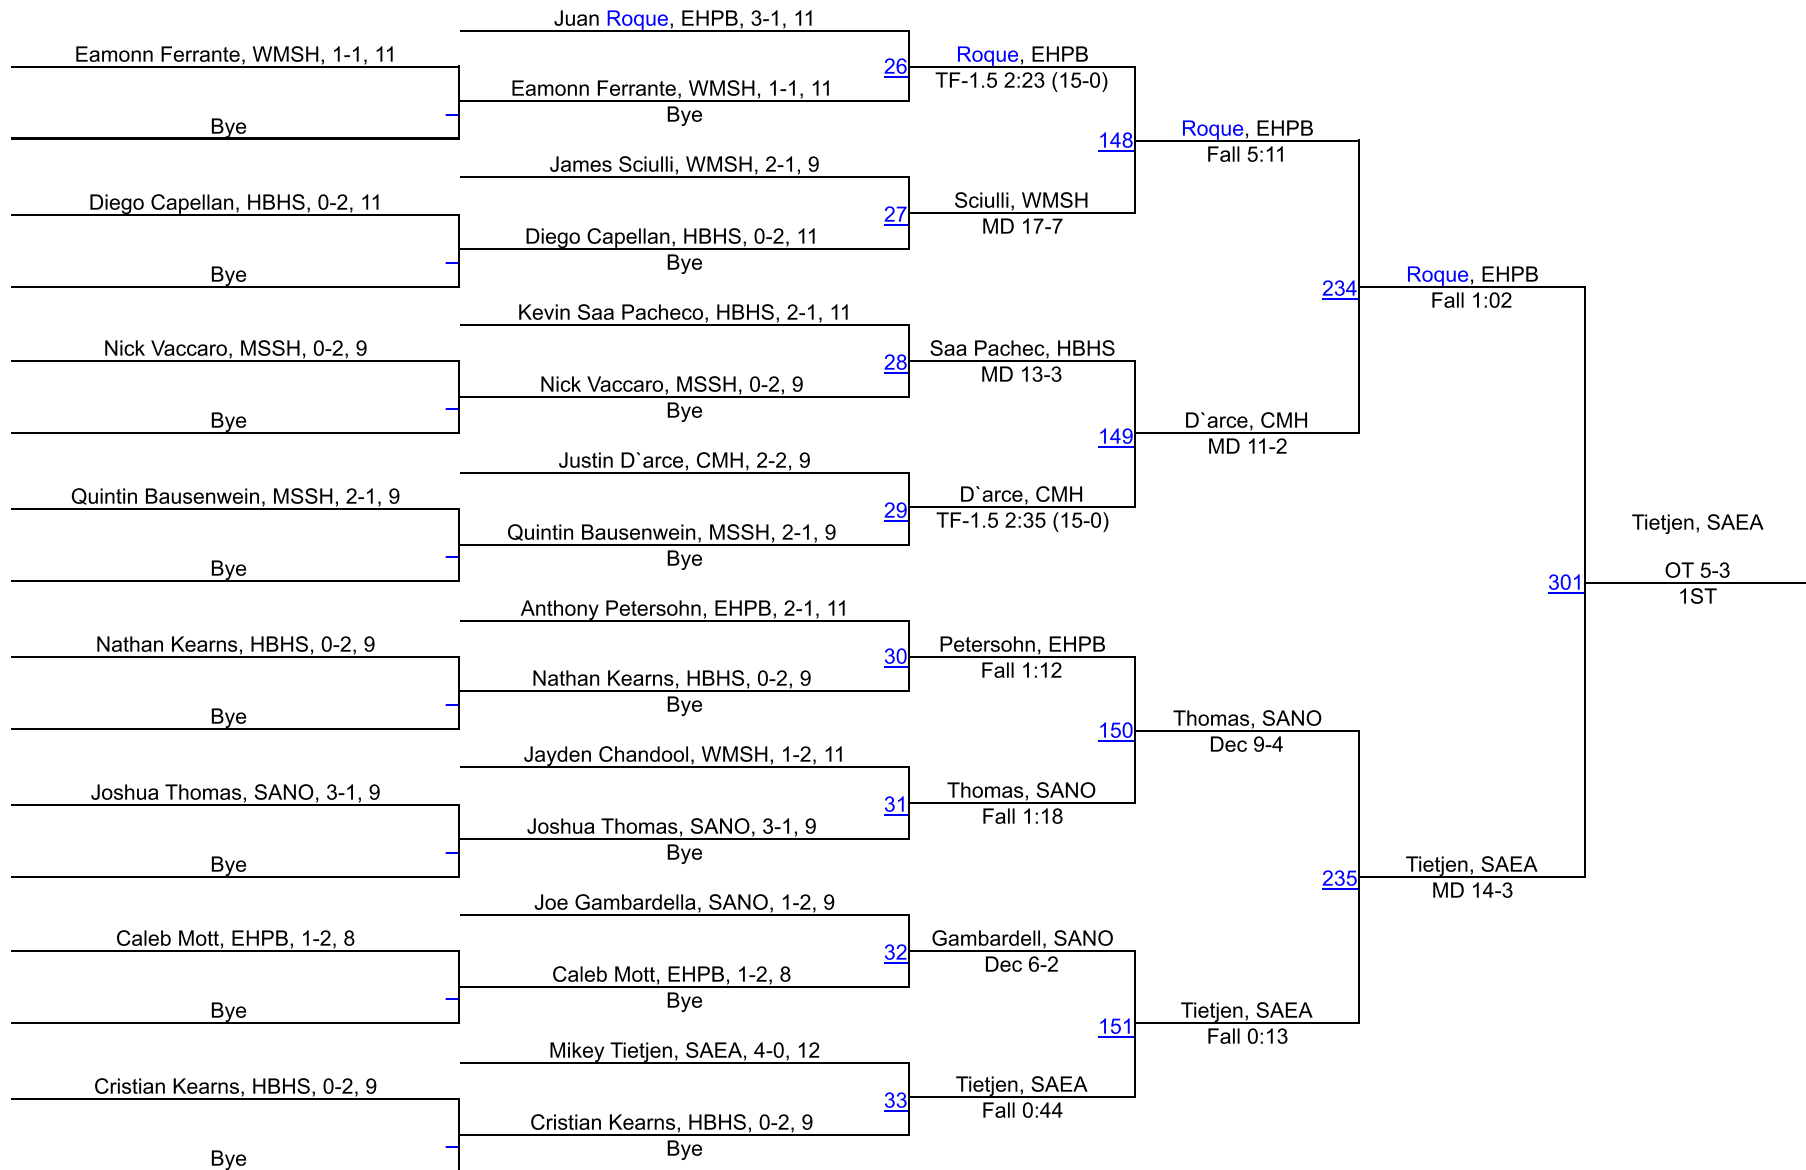

45th Sprig Gardner Invitational

124