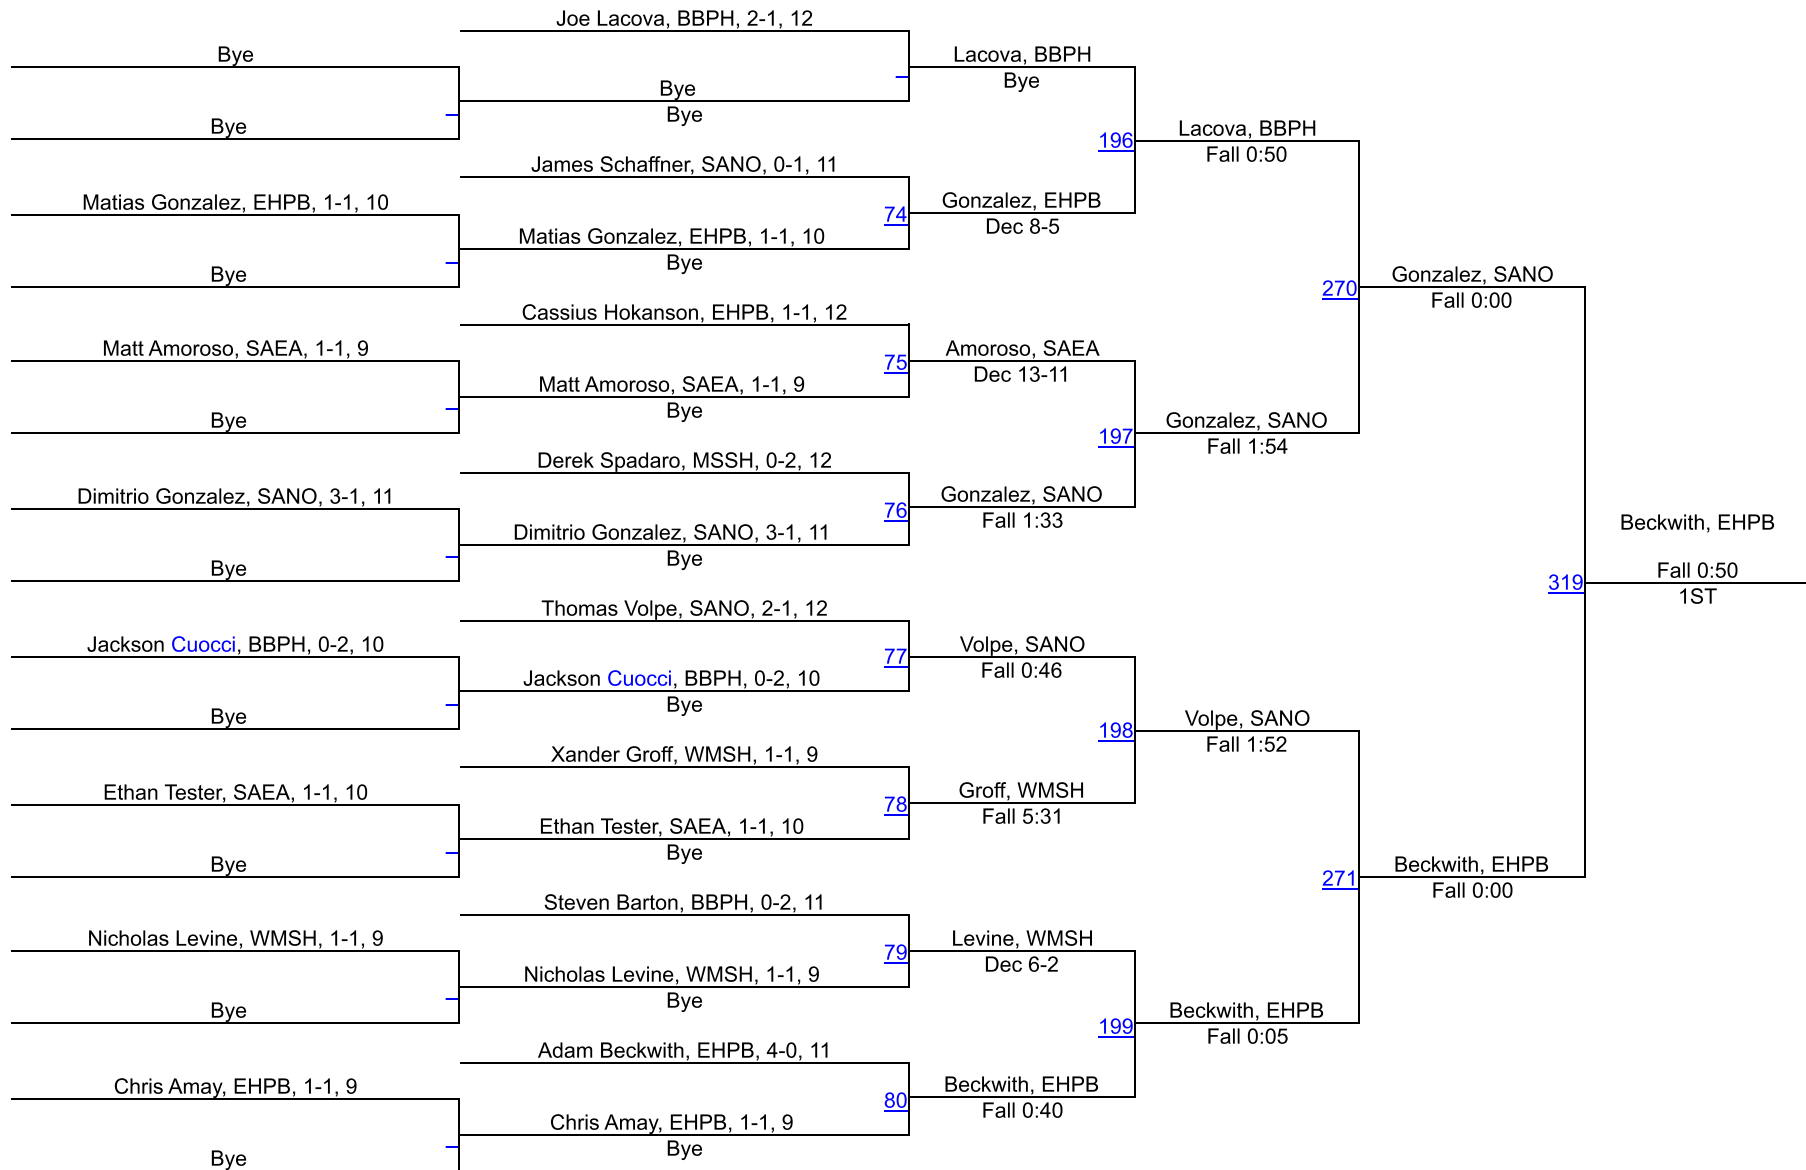

45th Sprig Gardner Invitational

170