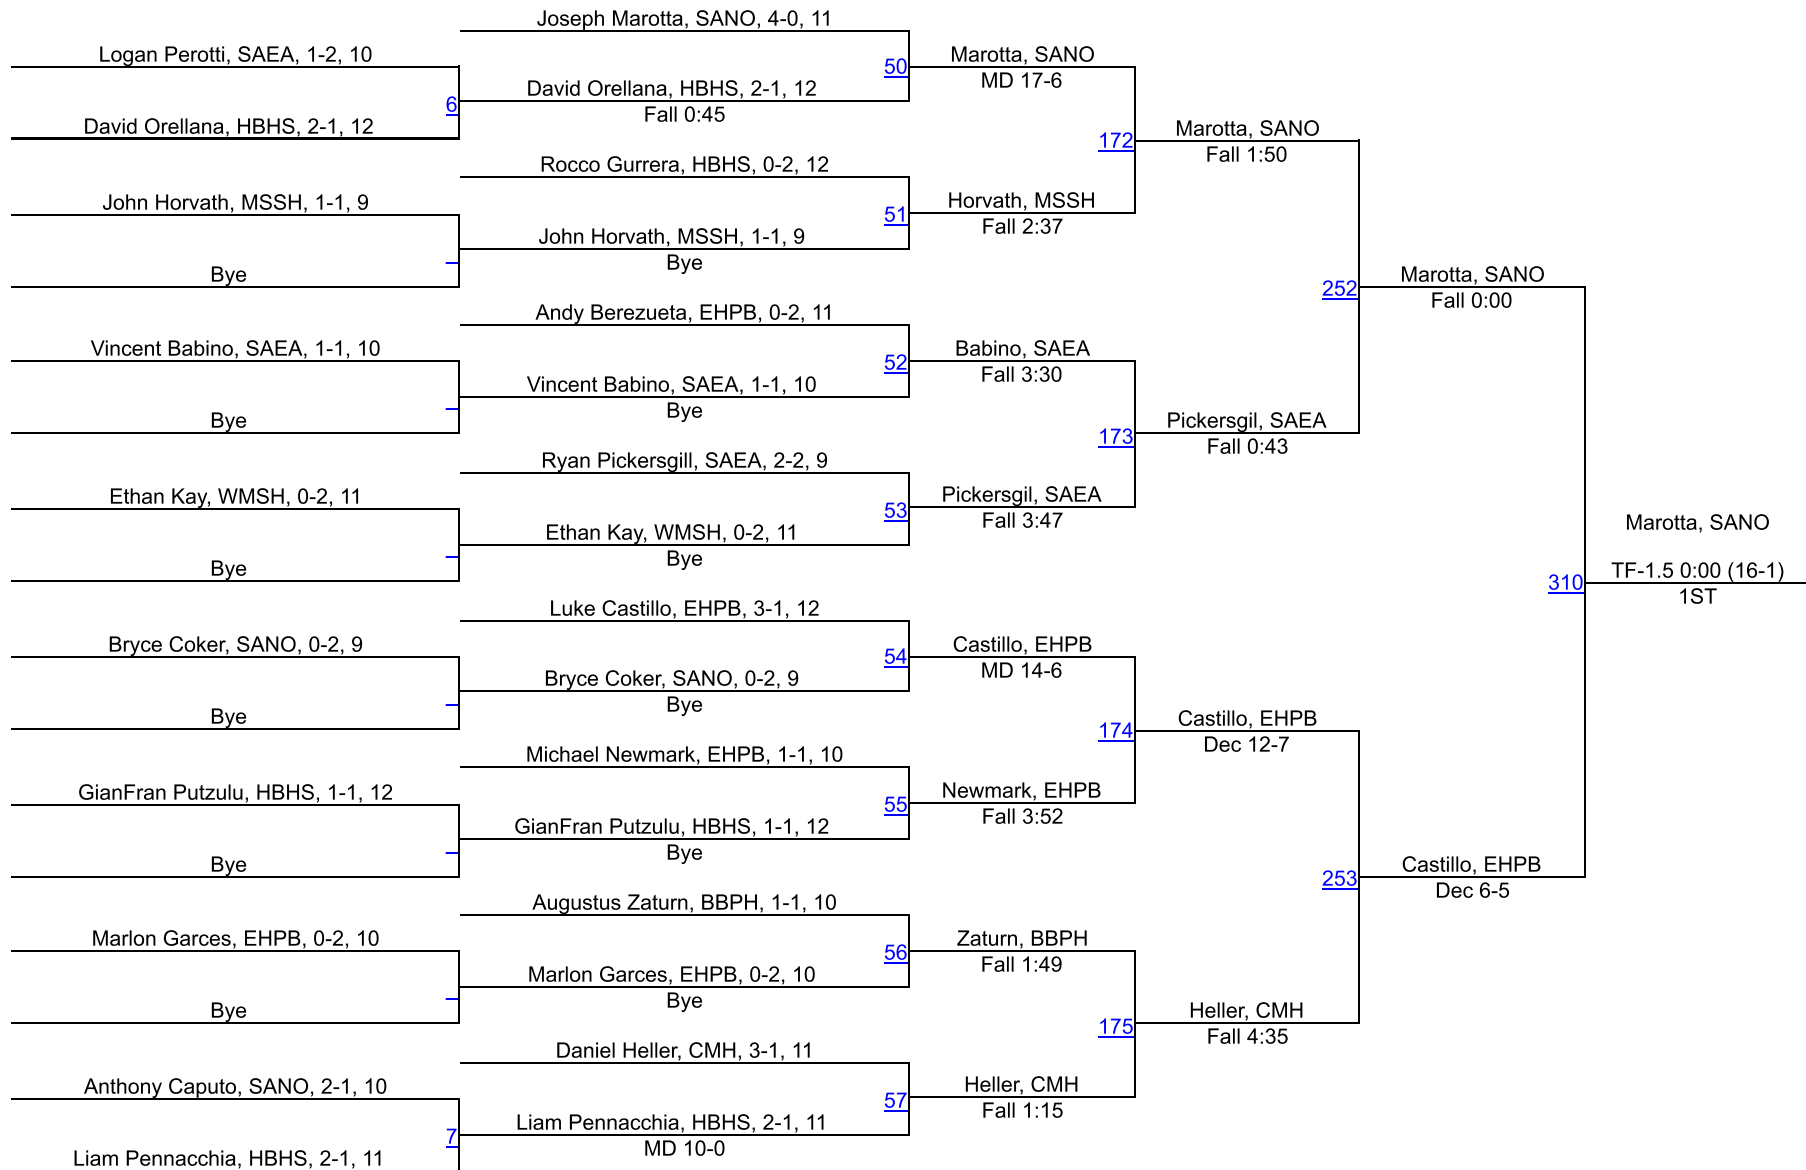

45th Sprig Gardner Invitational

145