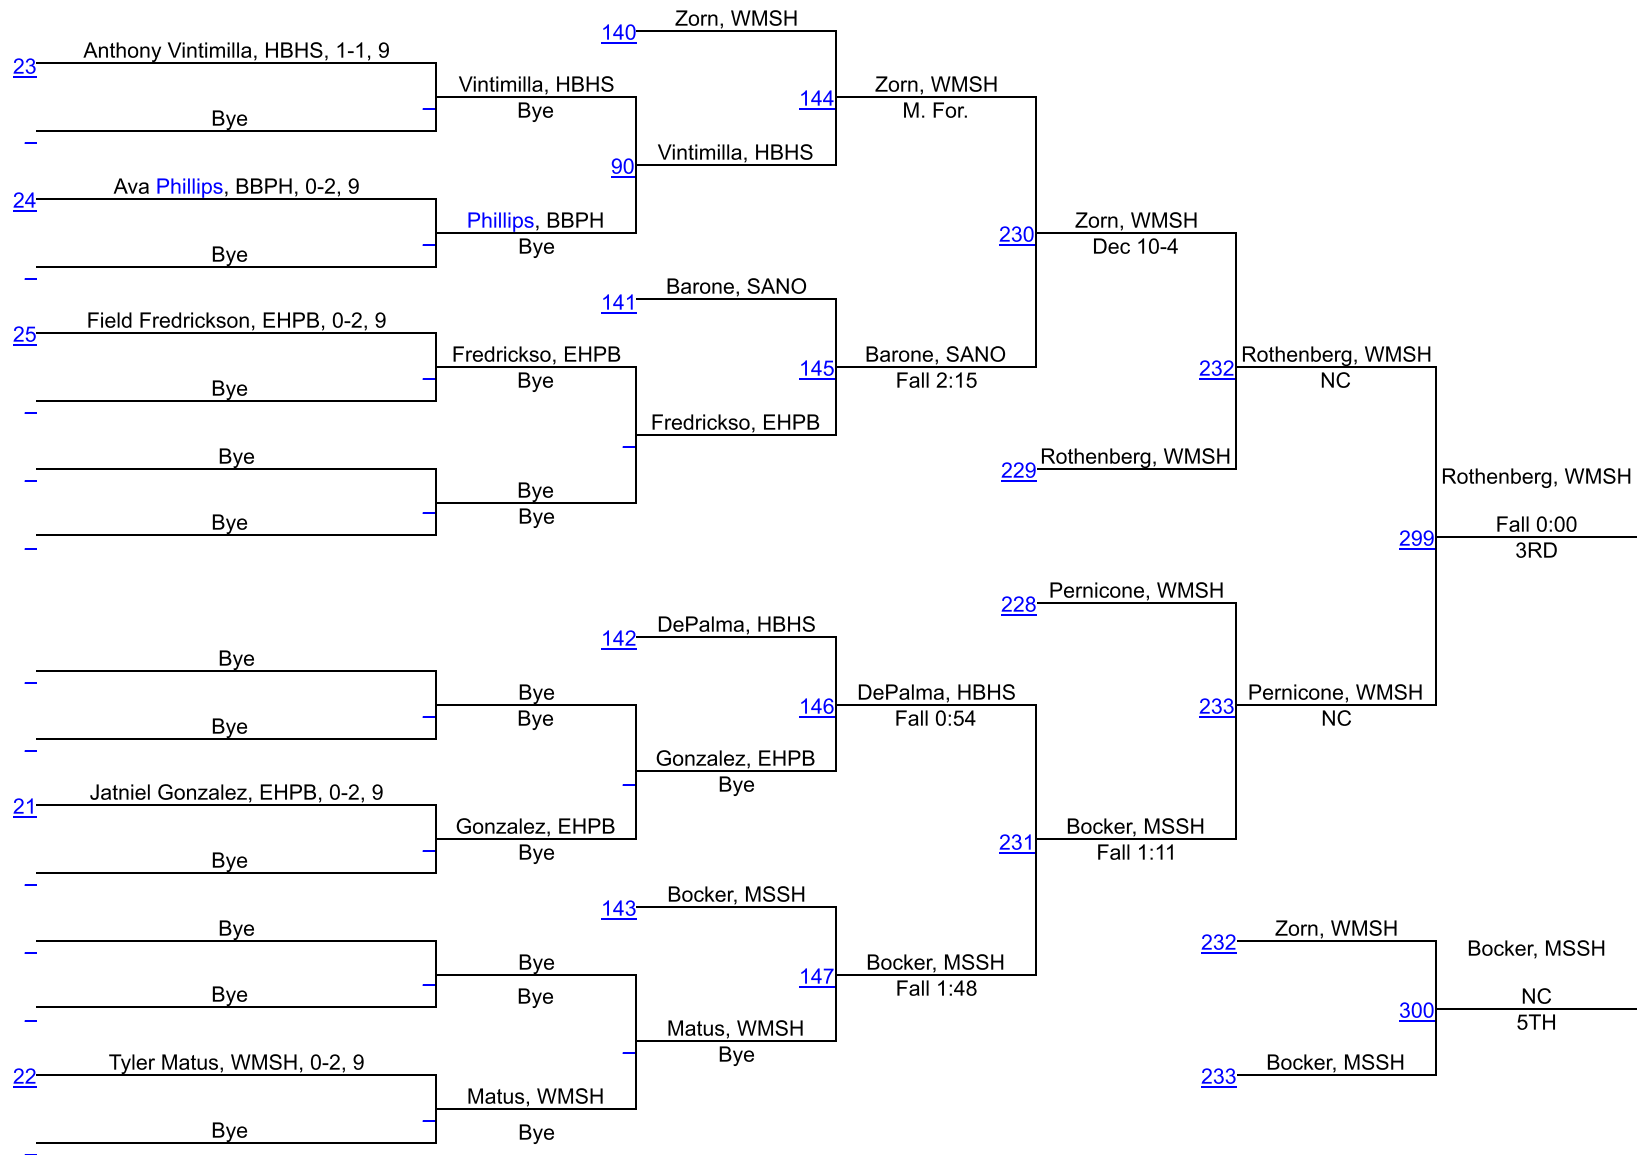

## Round 5

Guglielmo, WMSH	Guglielmo, WMSH
293	MD 10-2
Bardua, SANO	

Baron, WMSH	Baron, WMSH
294	Fall 0:00
Gotkowski, CMH	

Josh Gotkowski, CMH, 0-4, 10
<b>5TH</b>

# 45th Sprig Gardner Invitational

116