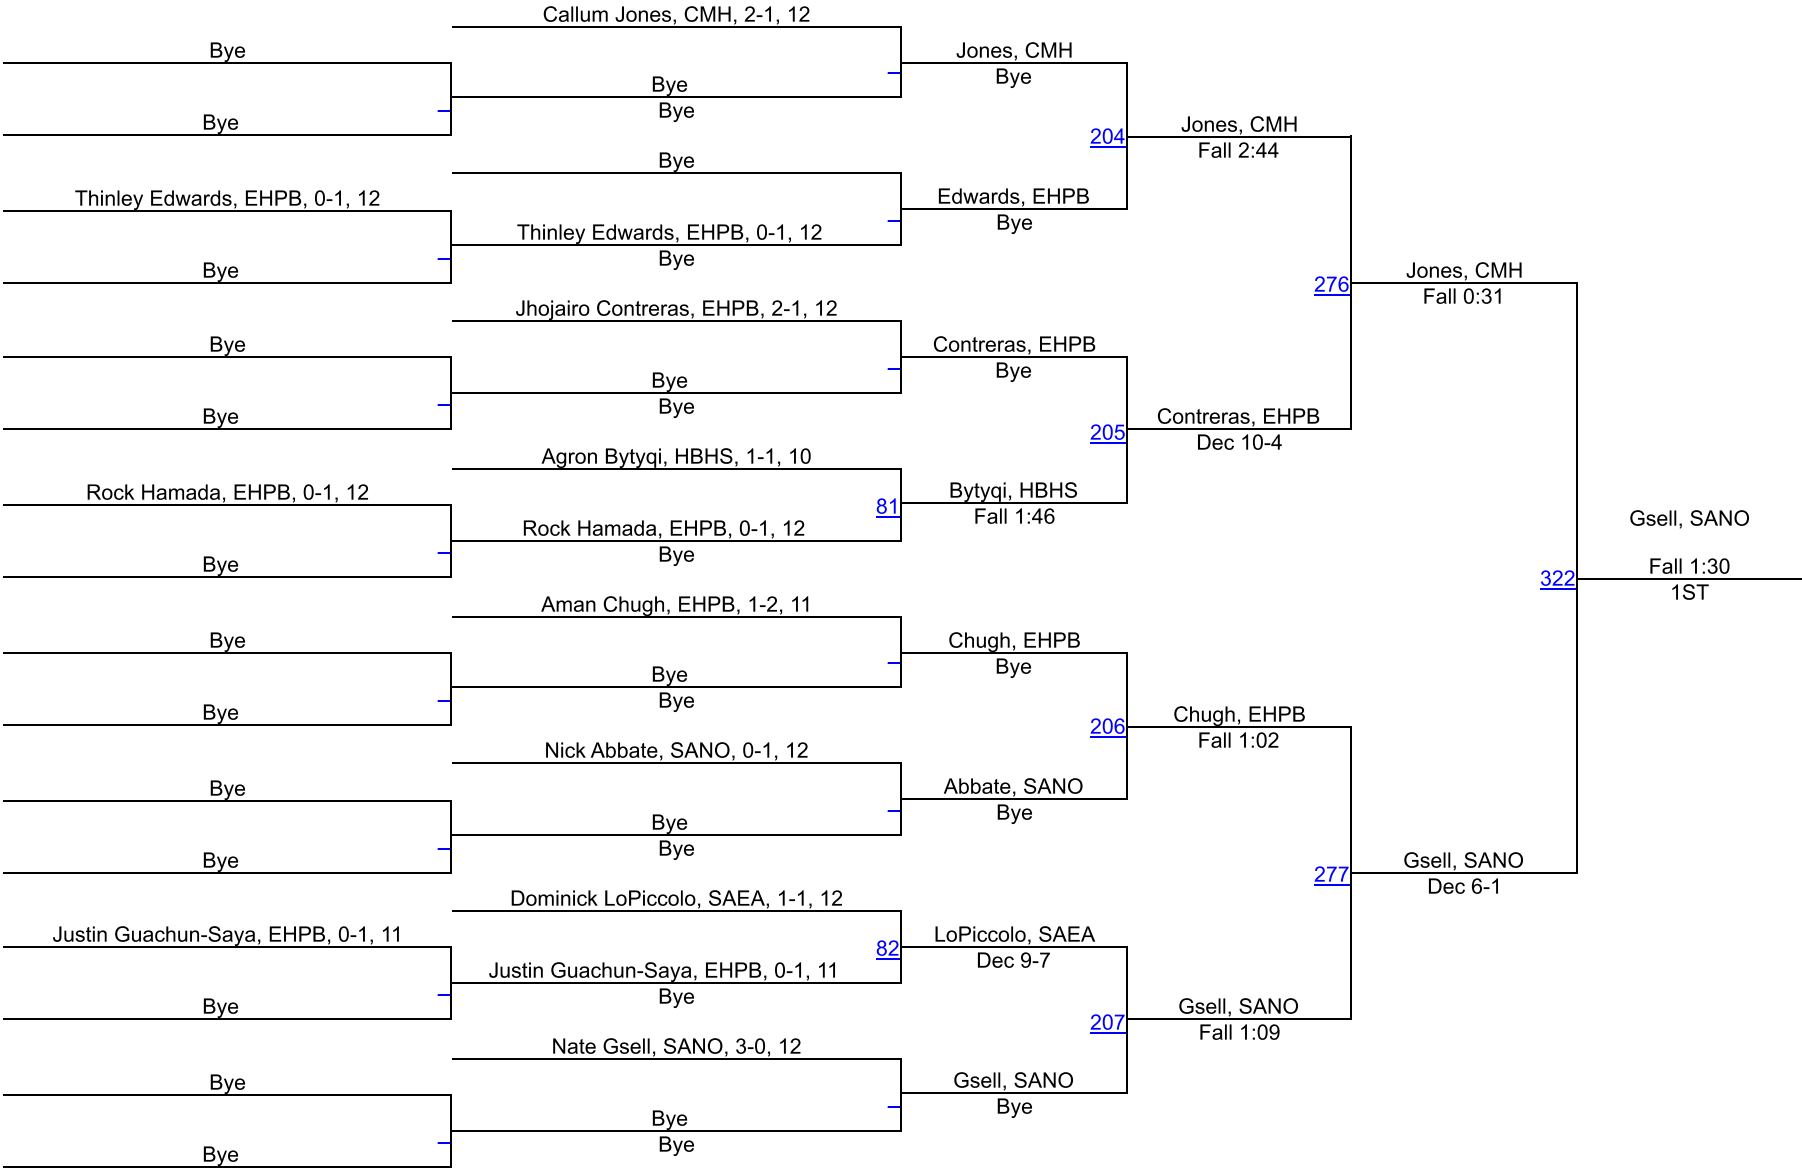

45th Sprig Gardner Invitational