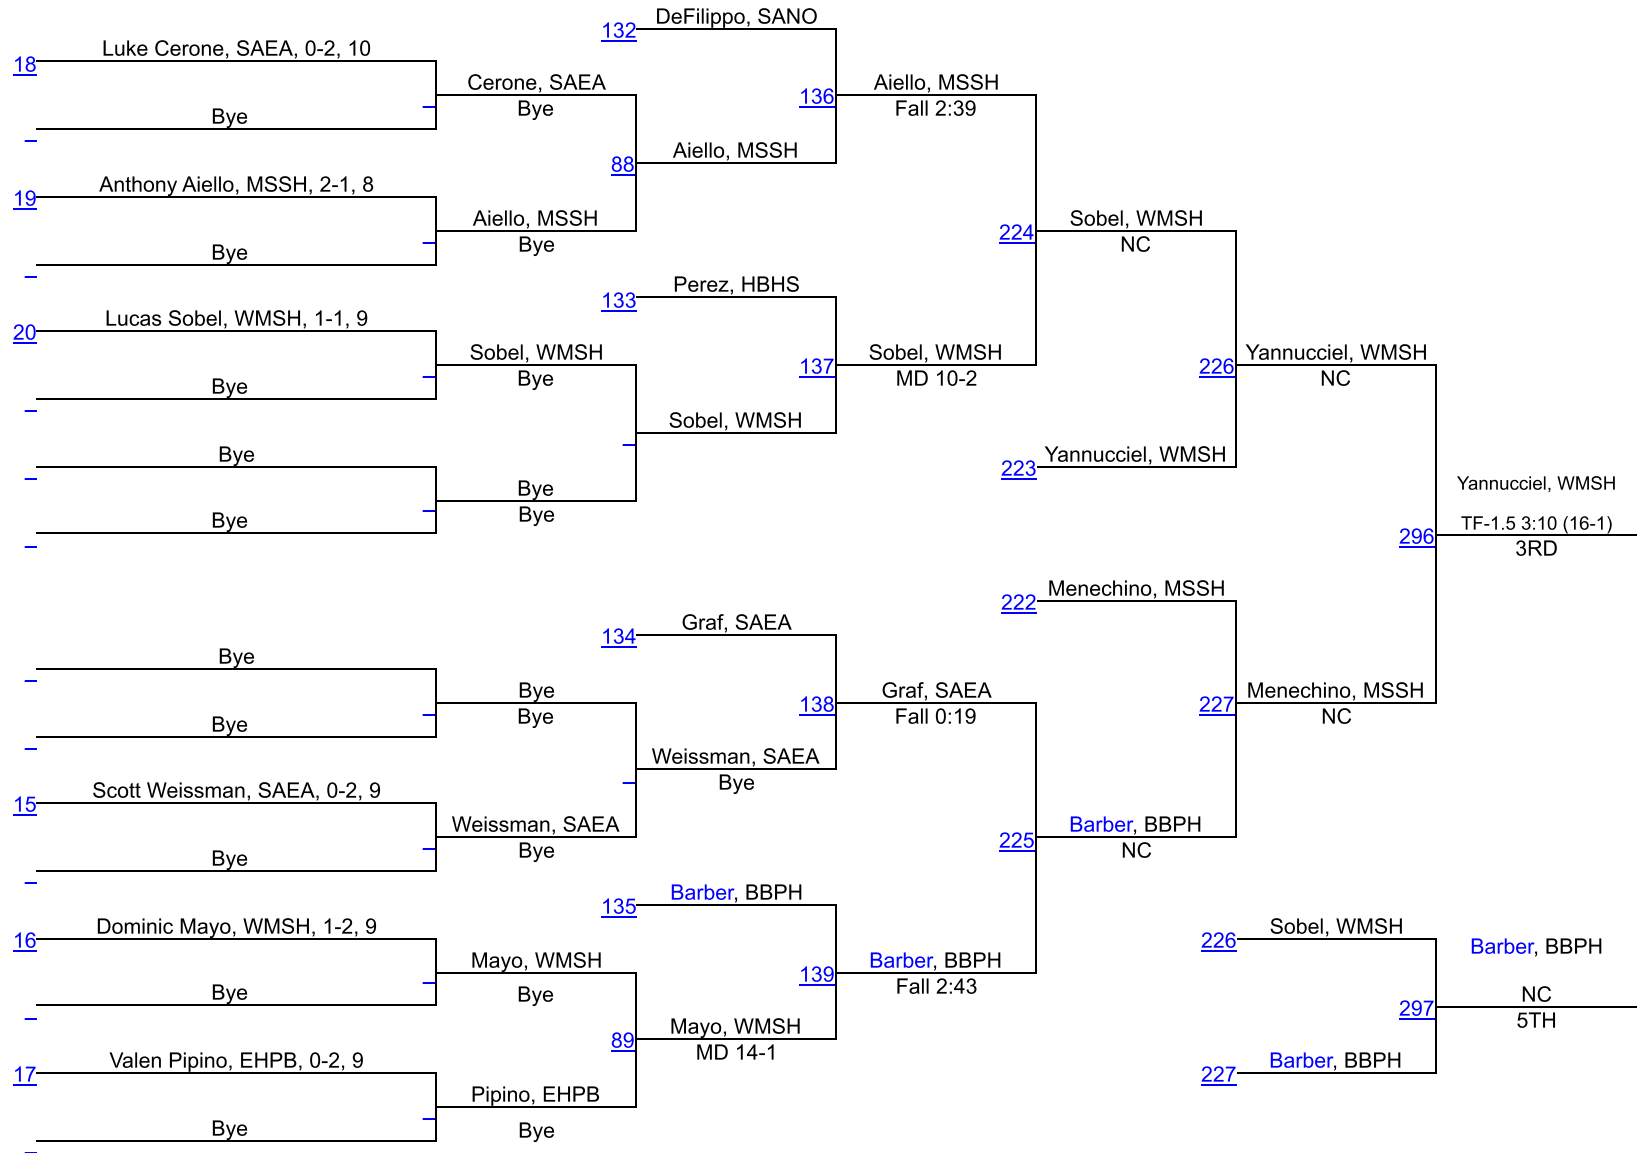

# 45th Sprig Gardner Invitational

# 45th Sprig Gardner Invitational

108