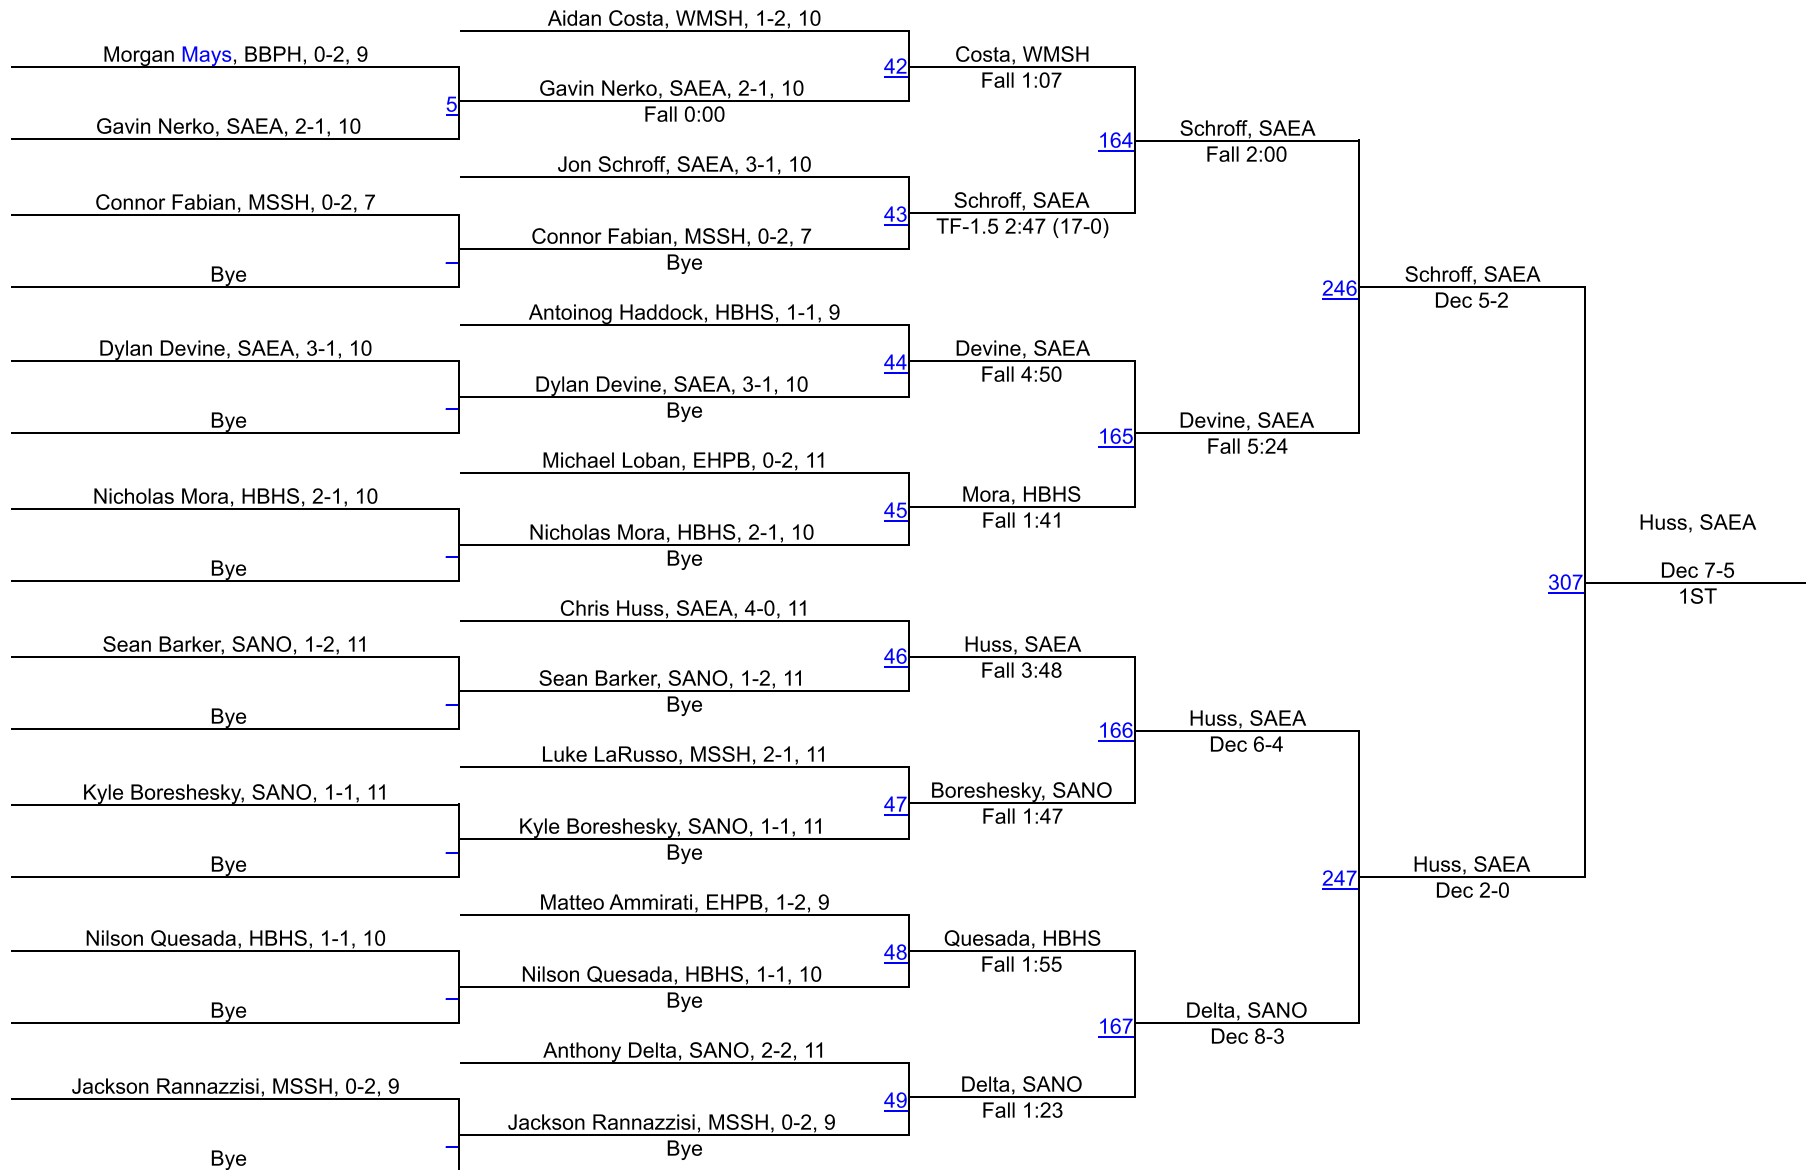

45th Sprig Gardner Invitational

138