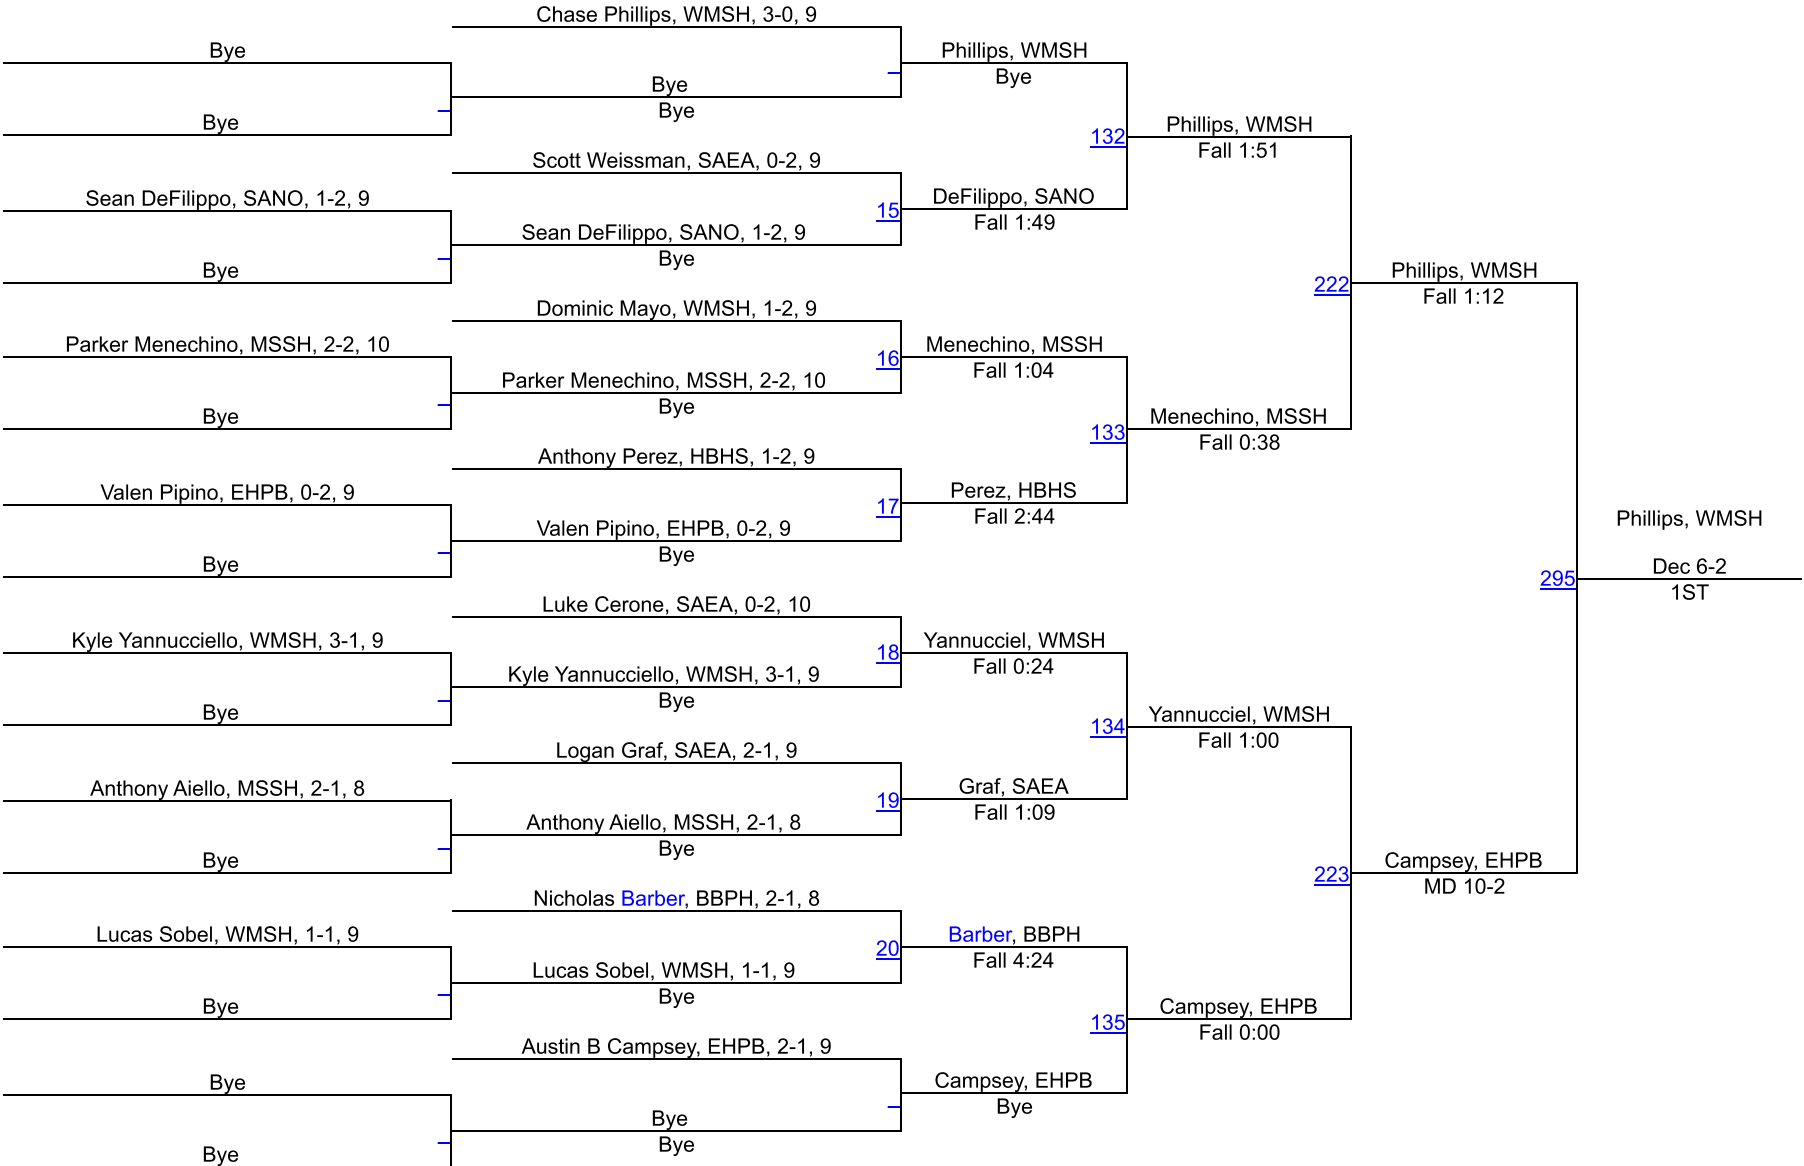

# 45th Sprig Gardner Invitational

# 45th Sprig Gardner Invitational

108