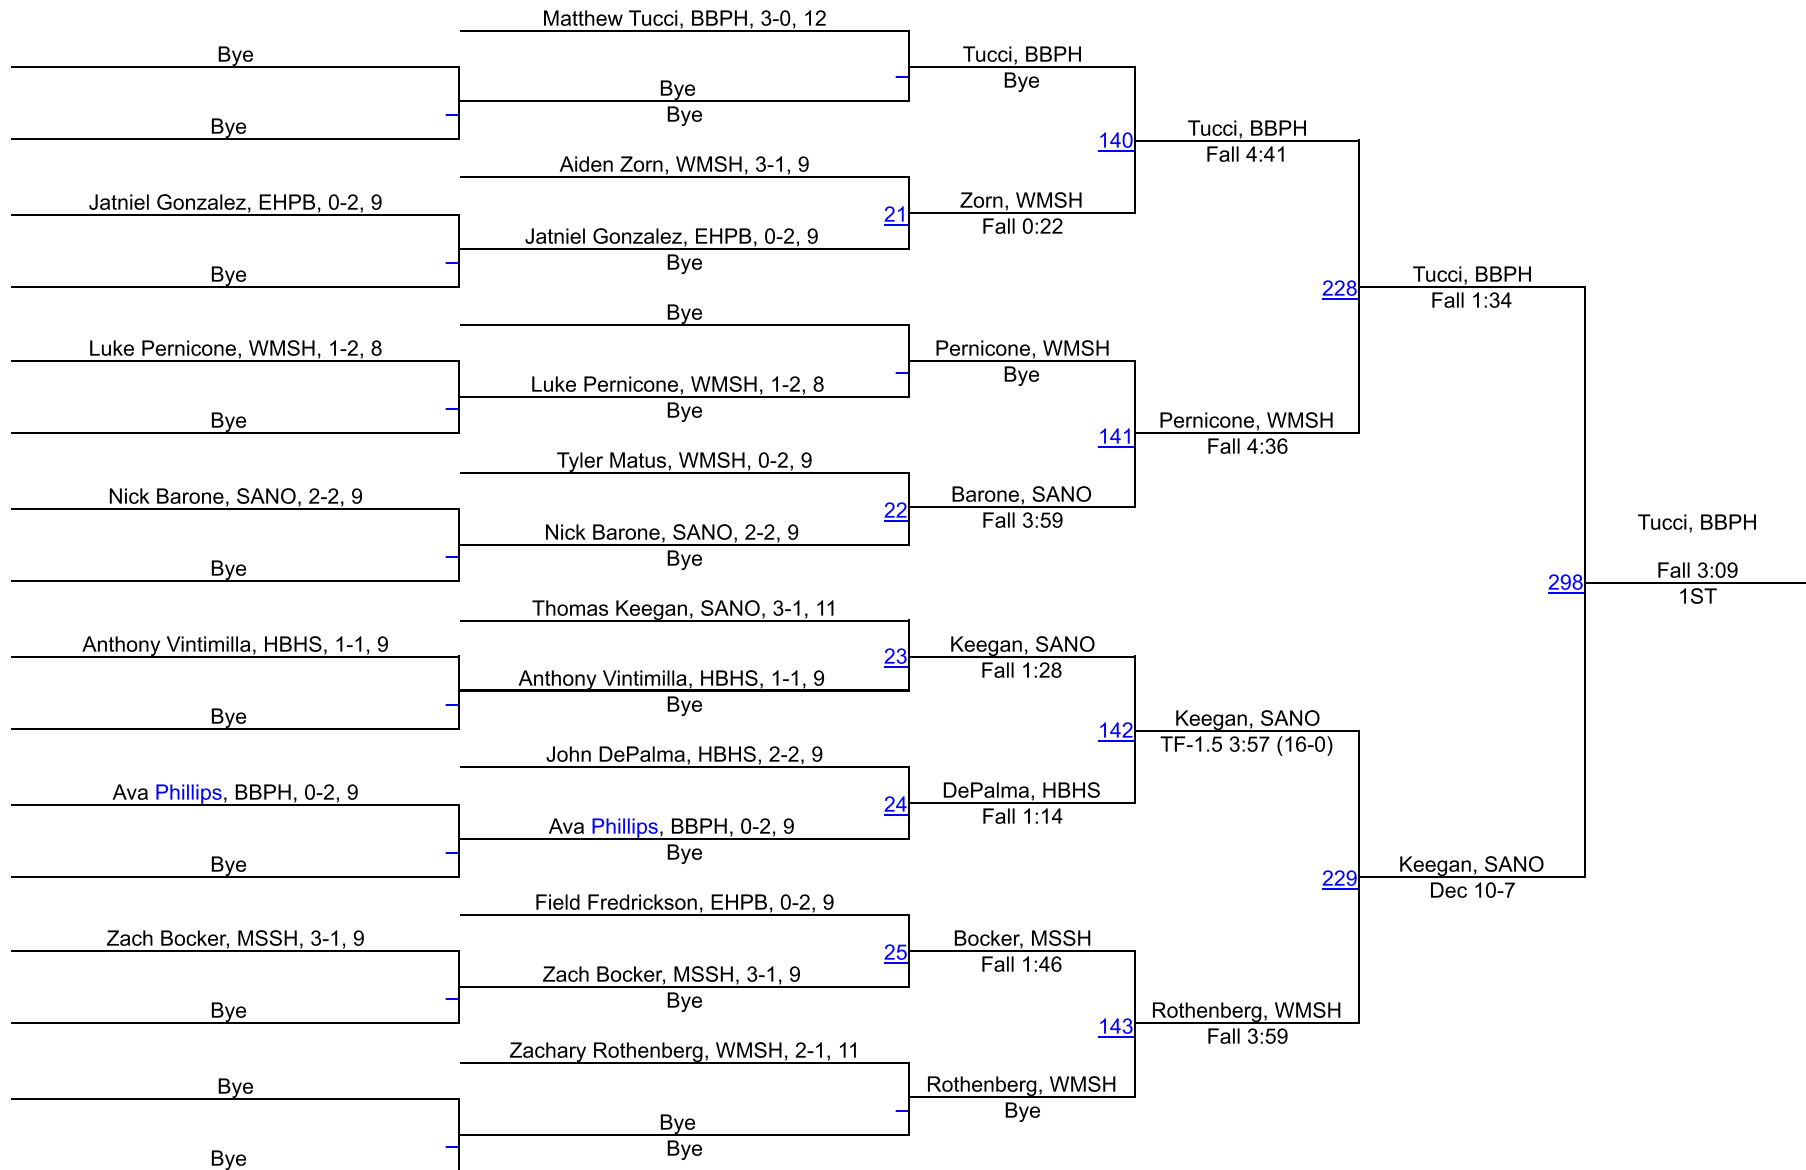

# 45th Sprig Gardner Invitational

116