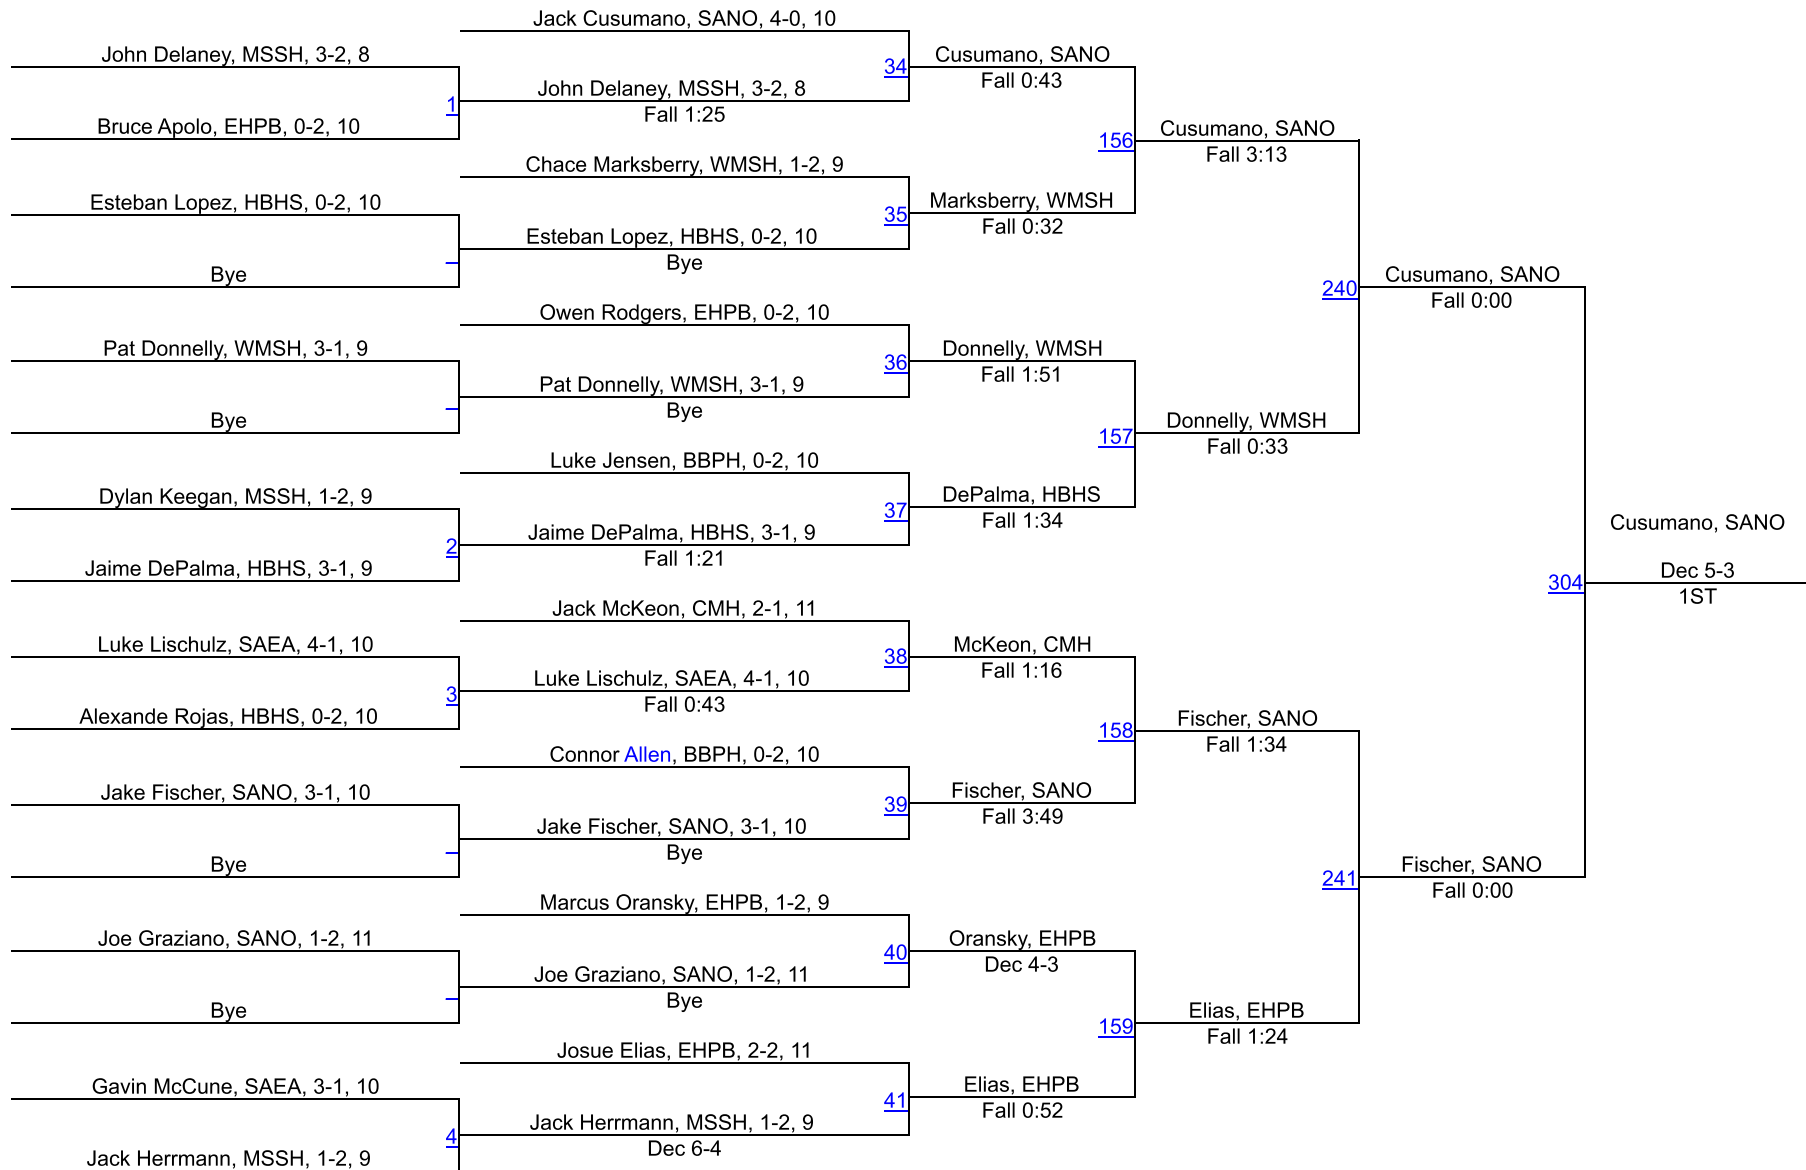

45th Sprig Gardner Invitational

131