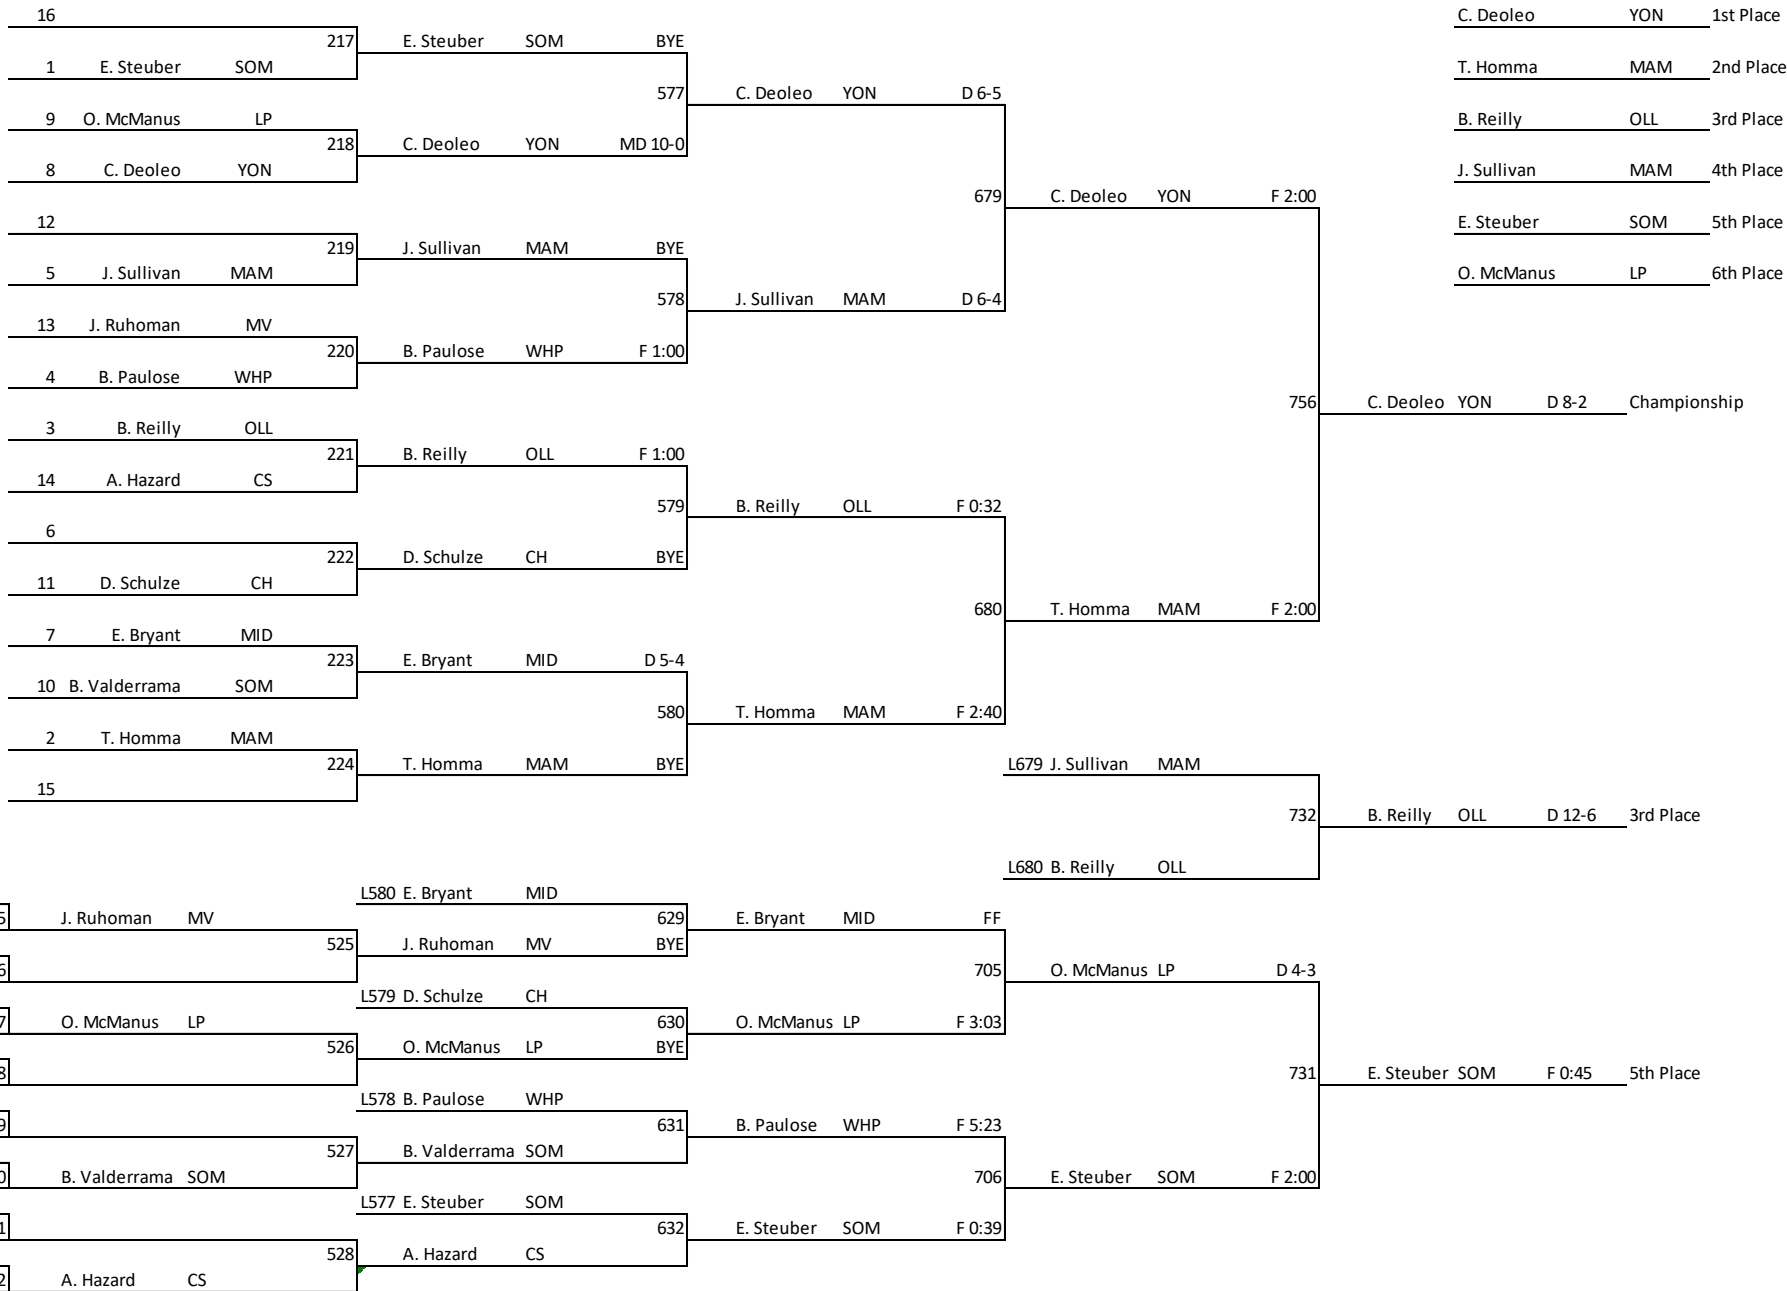

43rd Annual Eric D'Agnese Memorial Somers Wrestling Tournament

108 lbs

Round of 16

Quarterfinals

Semifinals

Finals

Cons1

Cons2