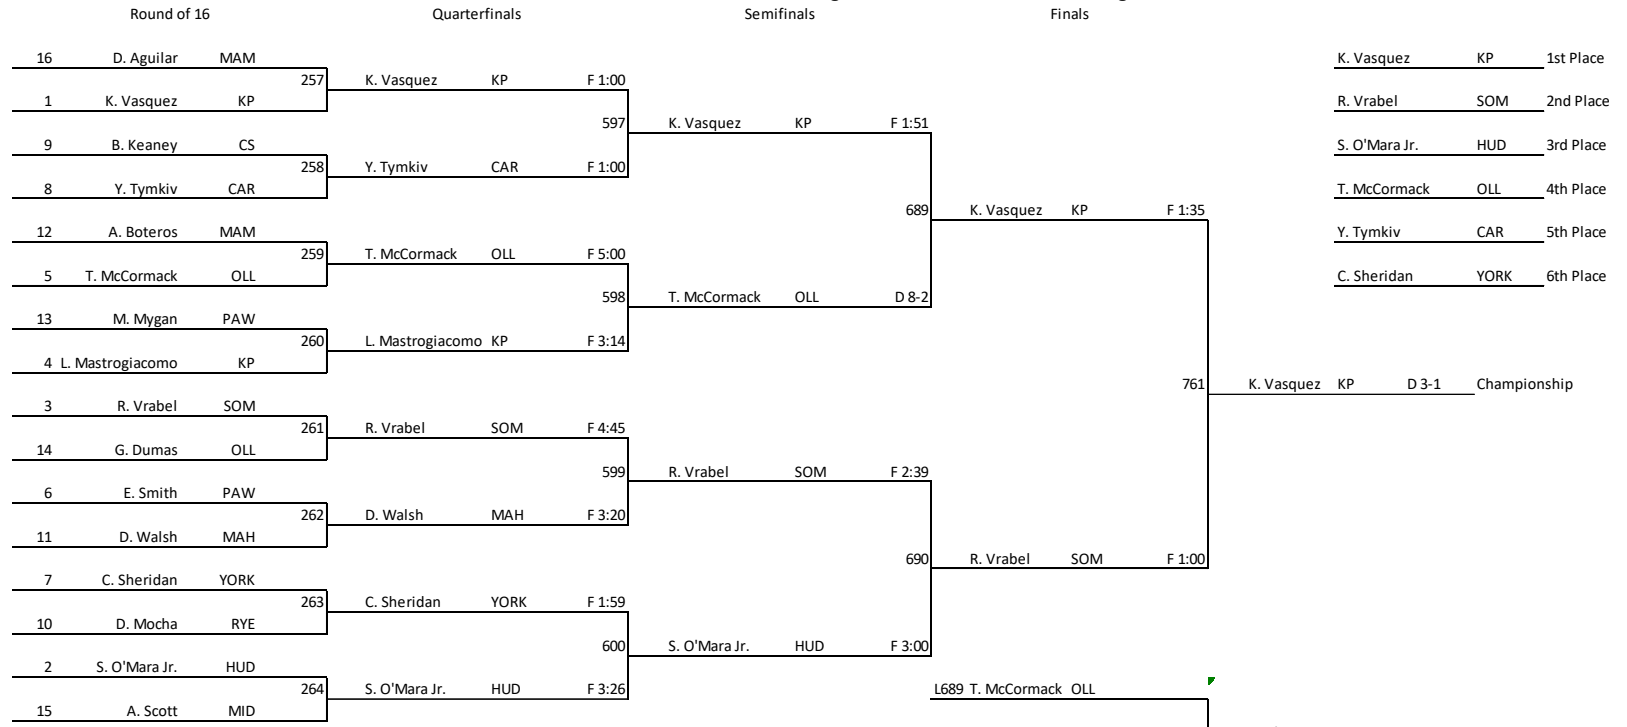

43rd Annual Eric D'Agnes Memorial Somers Wrestling Tournament