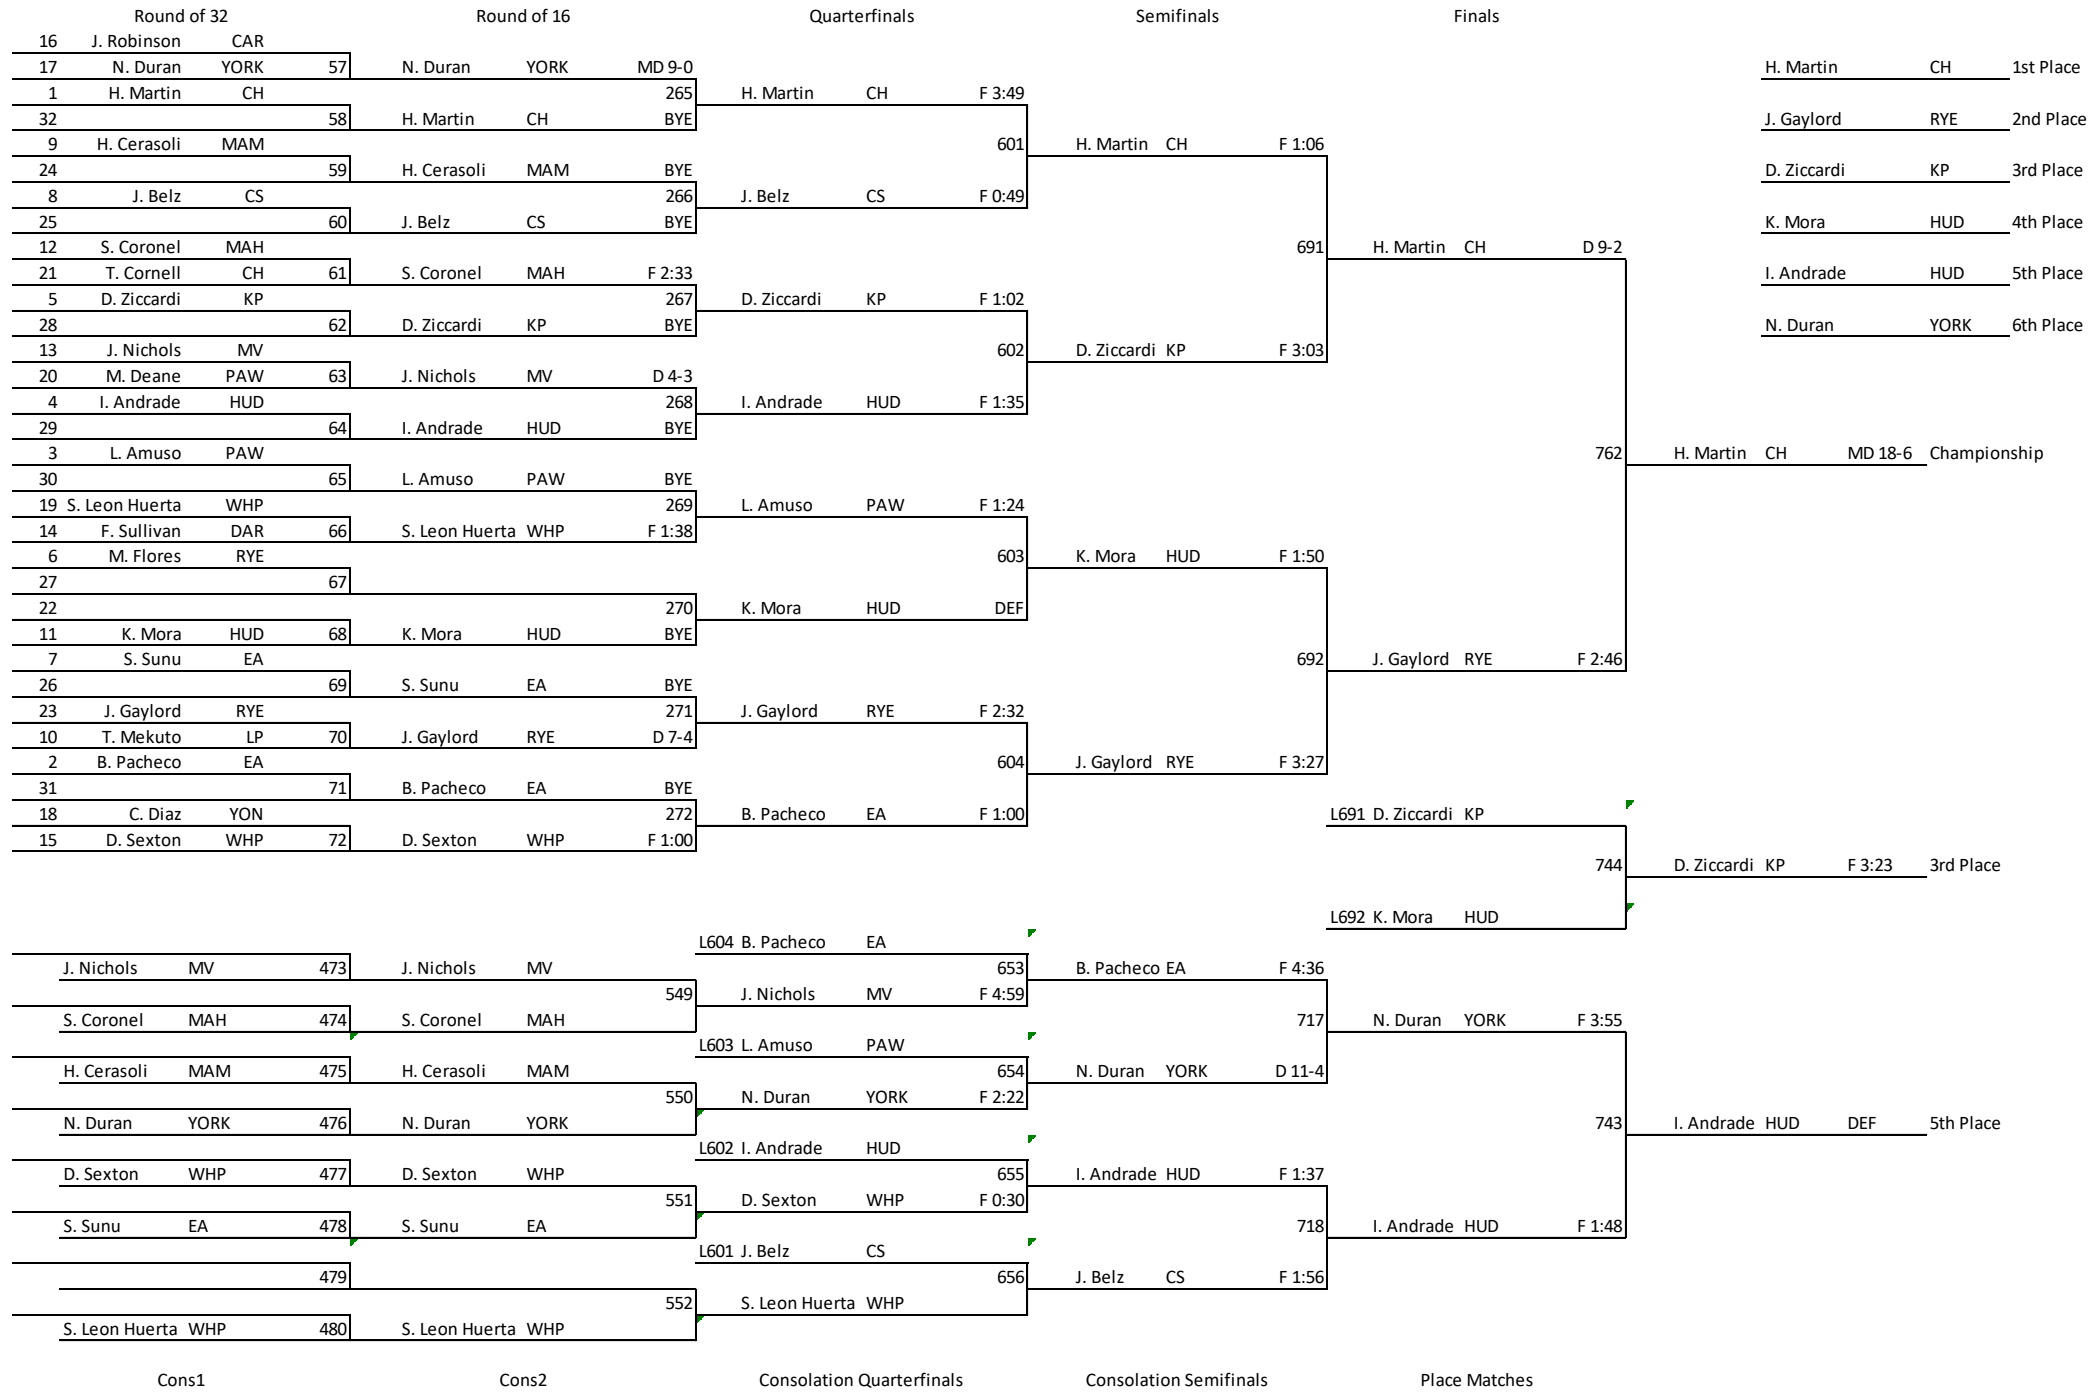

43rd Annual Eric D'Agness Memorial Somers Wrestling Tournament

152 lbs