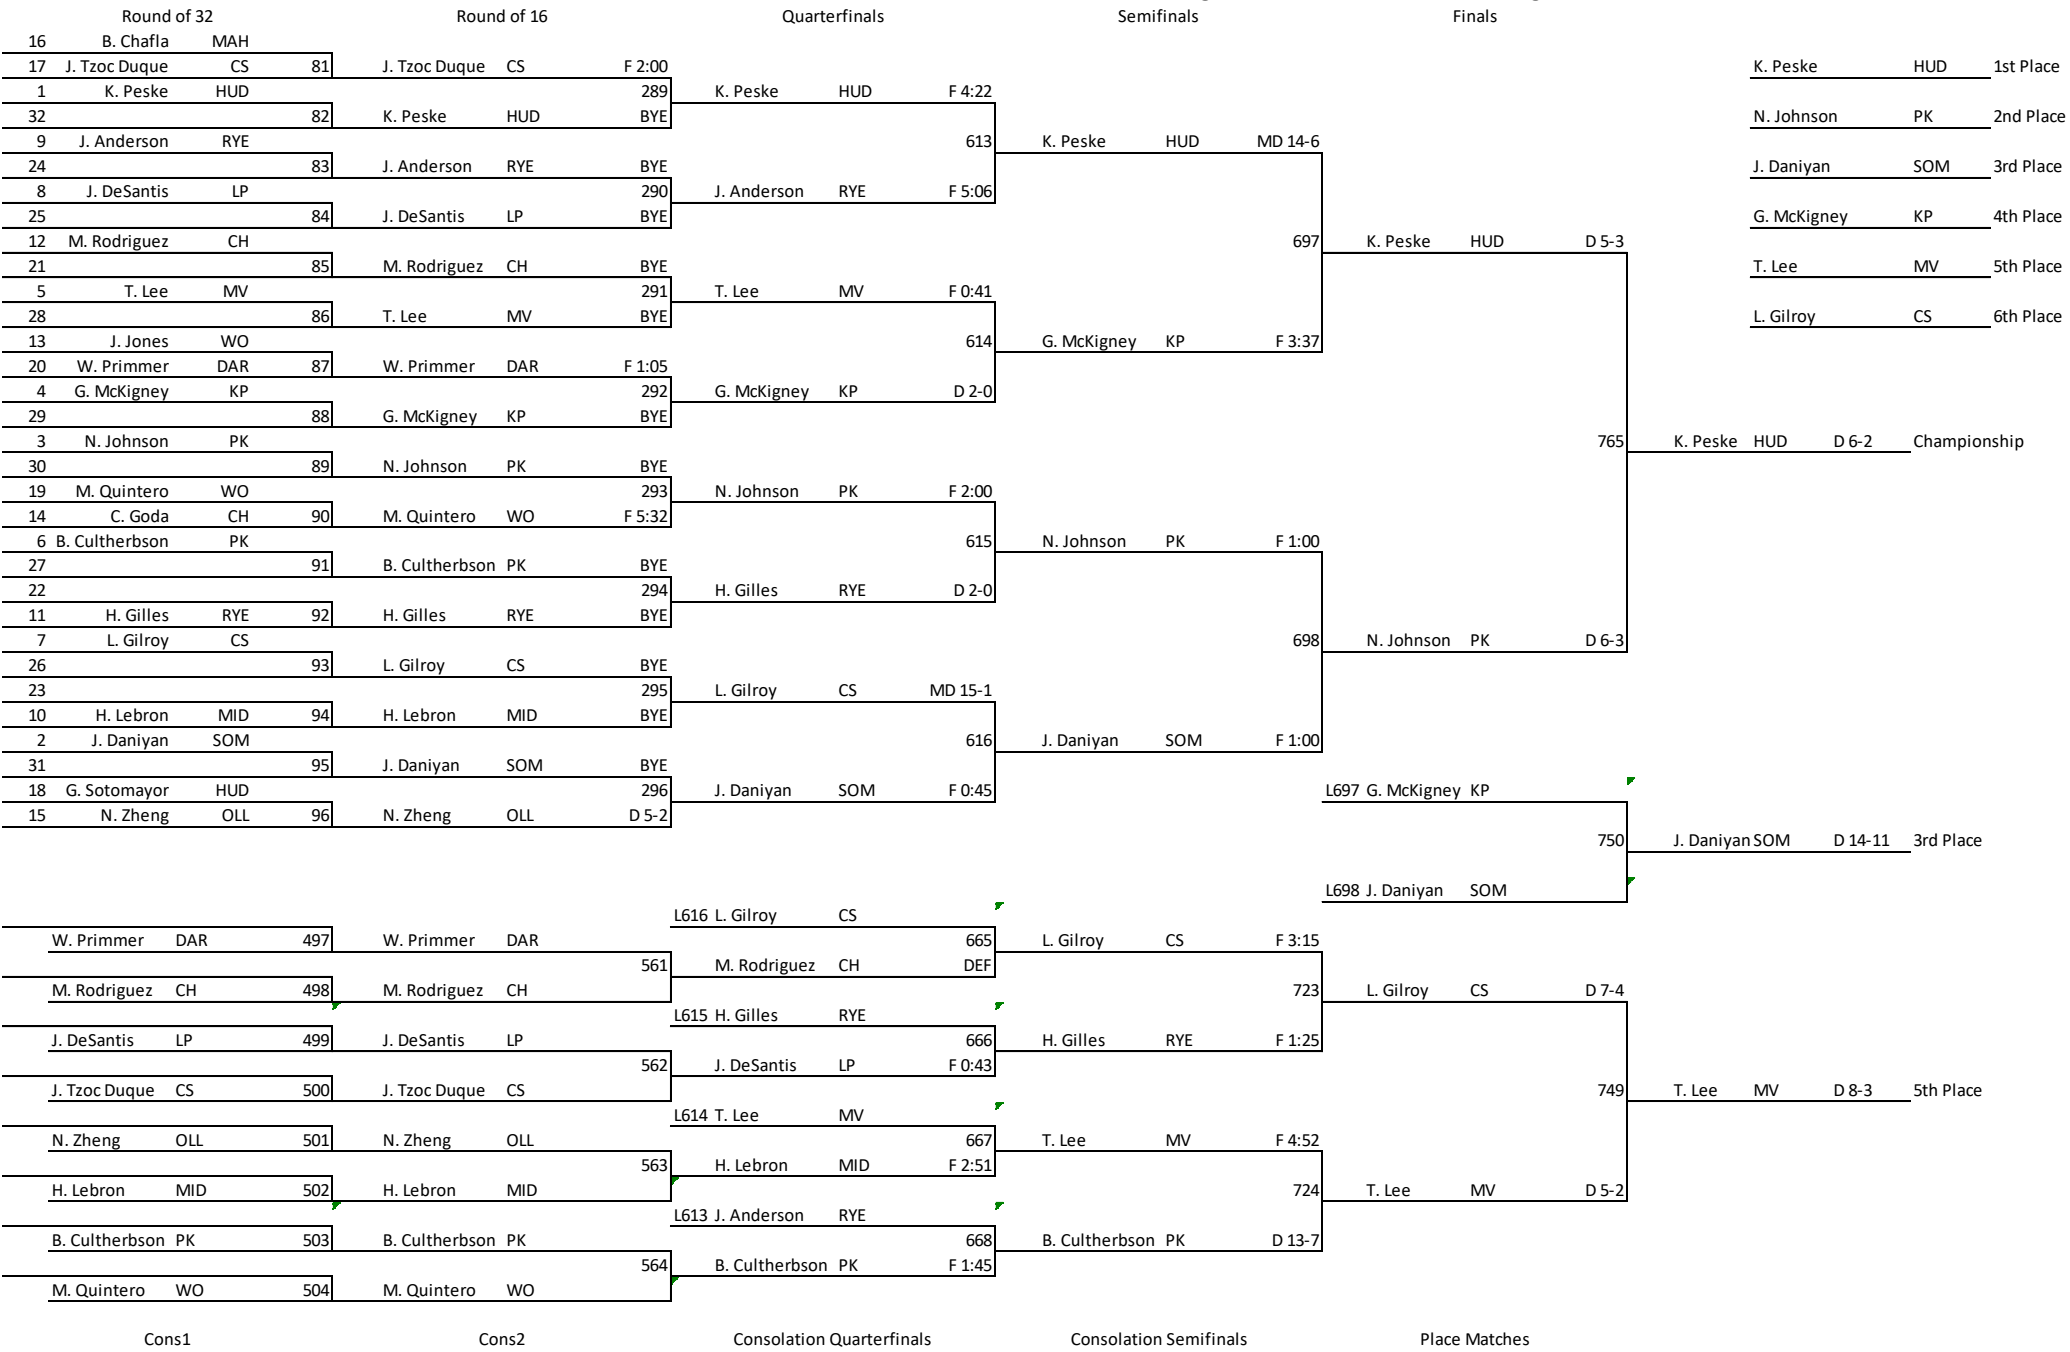

43rd Annual Eric D'Agnese Memorial Somers Wrestling Tournament

190 lbs

Cons1

Cons2

Consolation Quarterfinals

Consolation Semifinals

Place Matches