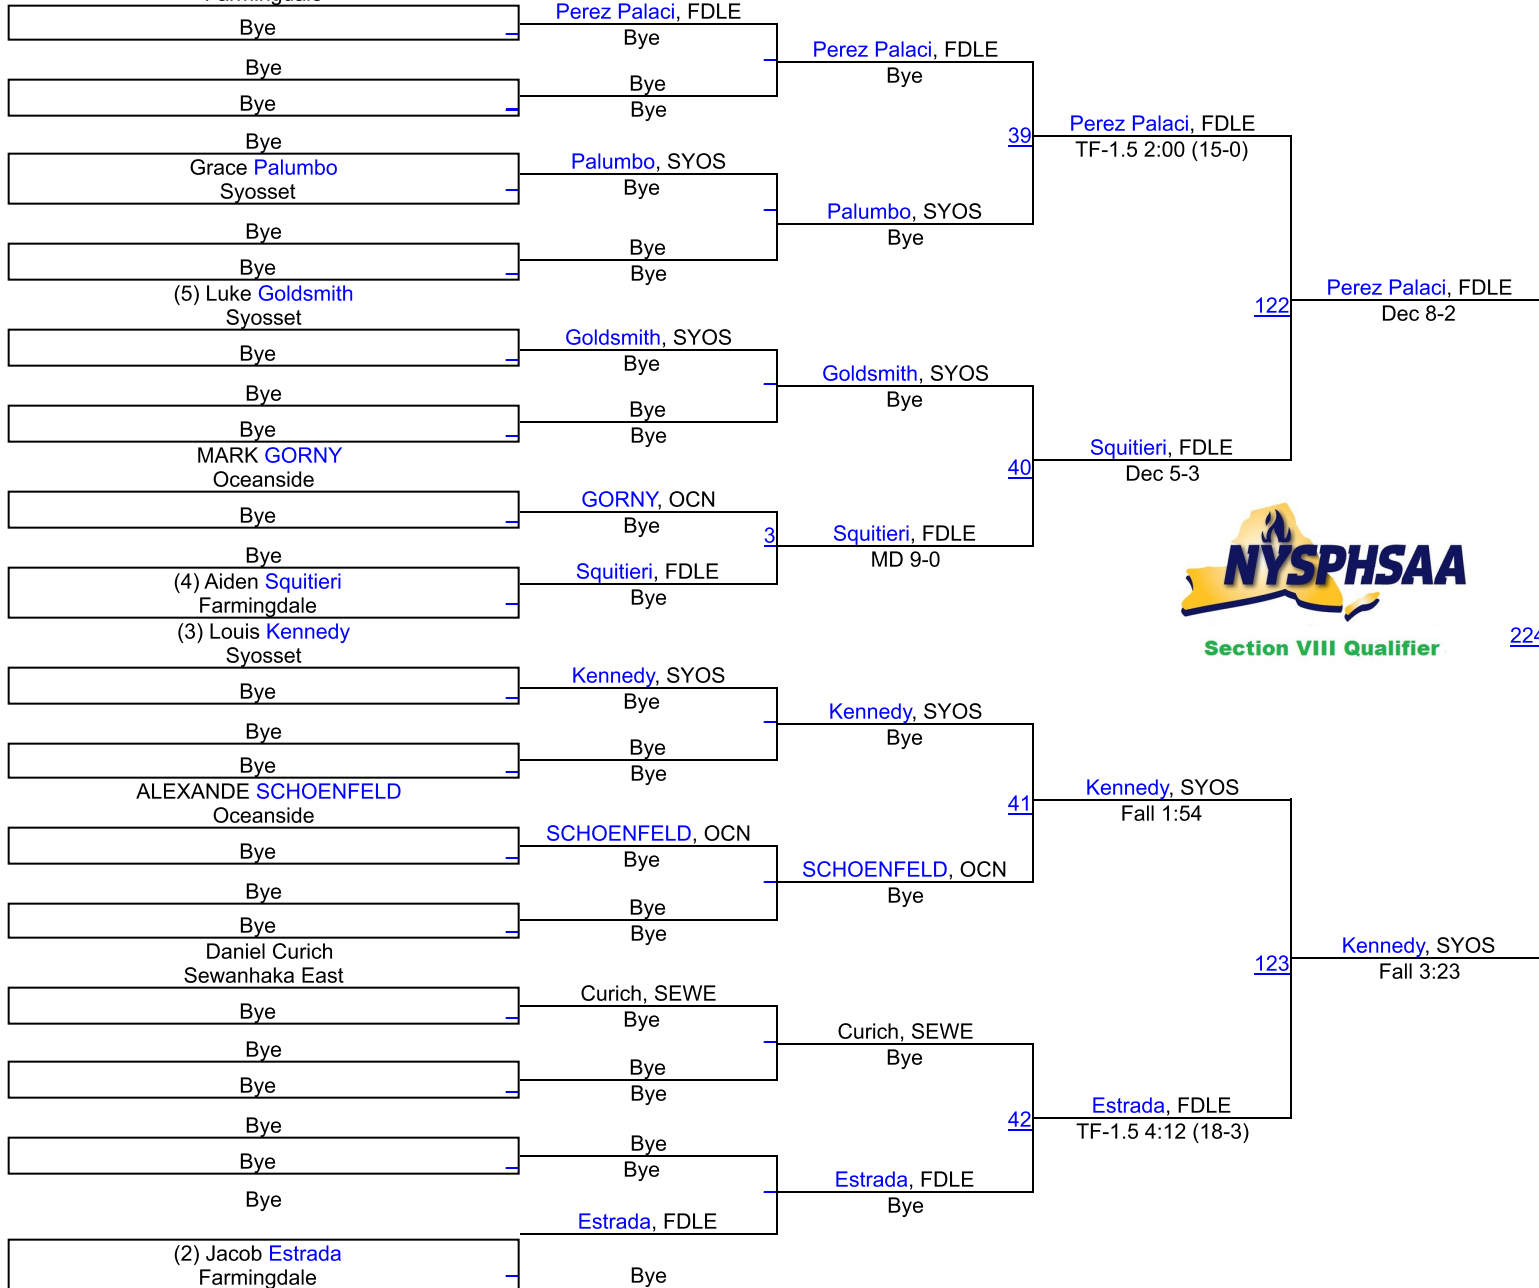

SECTION 8 QUALIFIER #6 AT BALDWIN

108

(1) Michael Perez Palaci
Farmingdale

(2) Jacob Estrada
Farmingdale