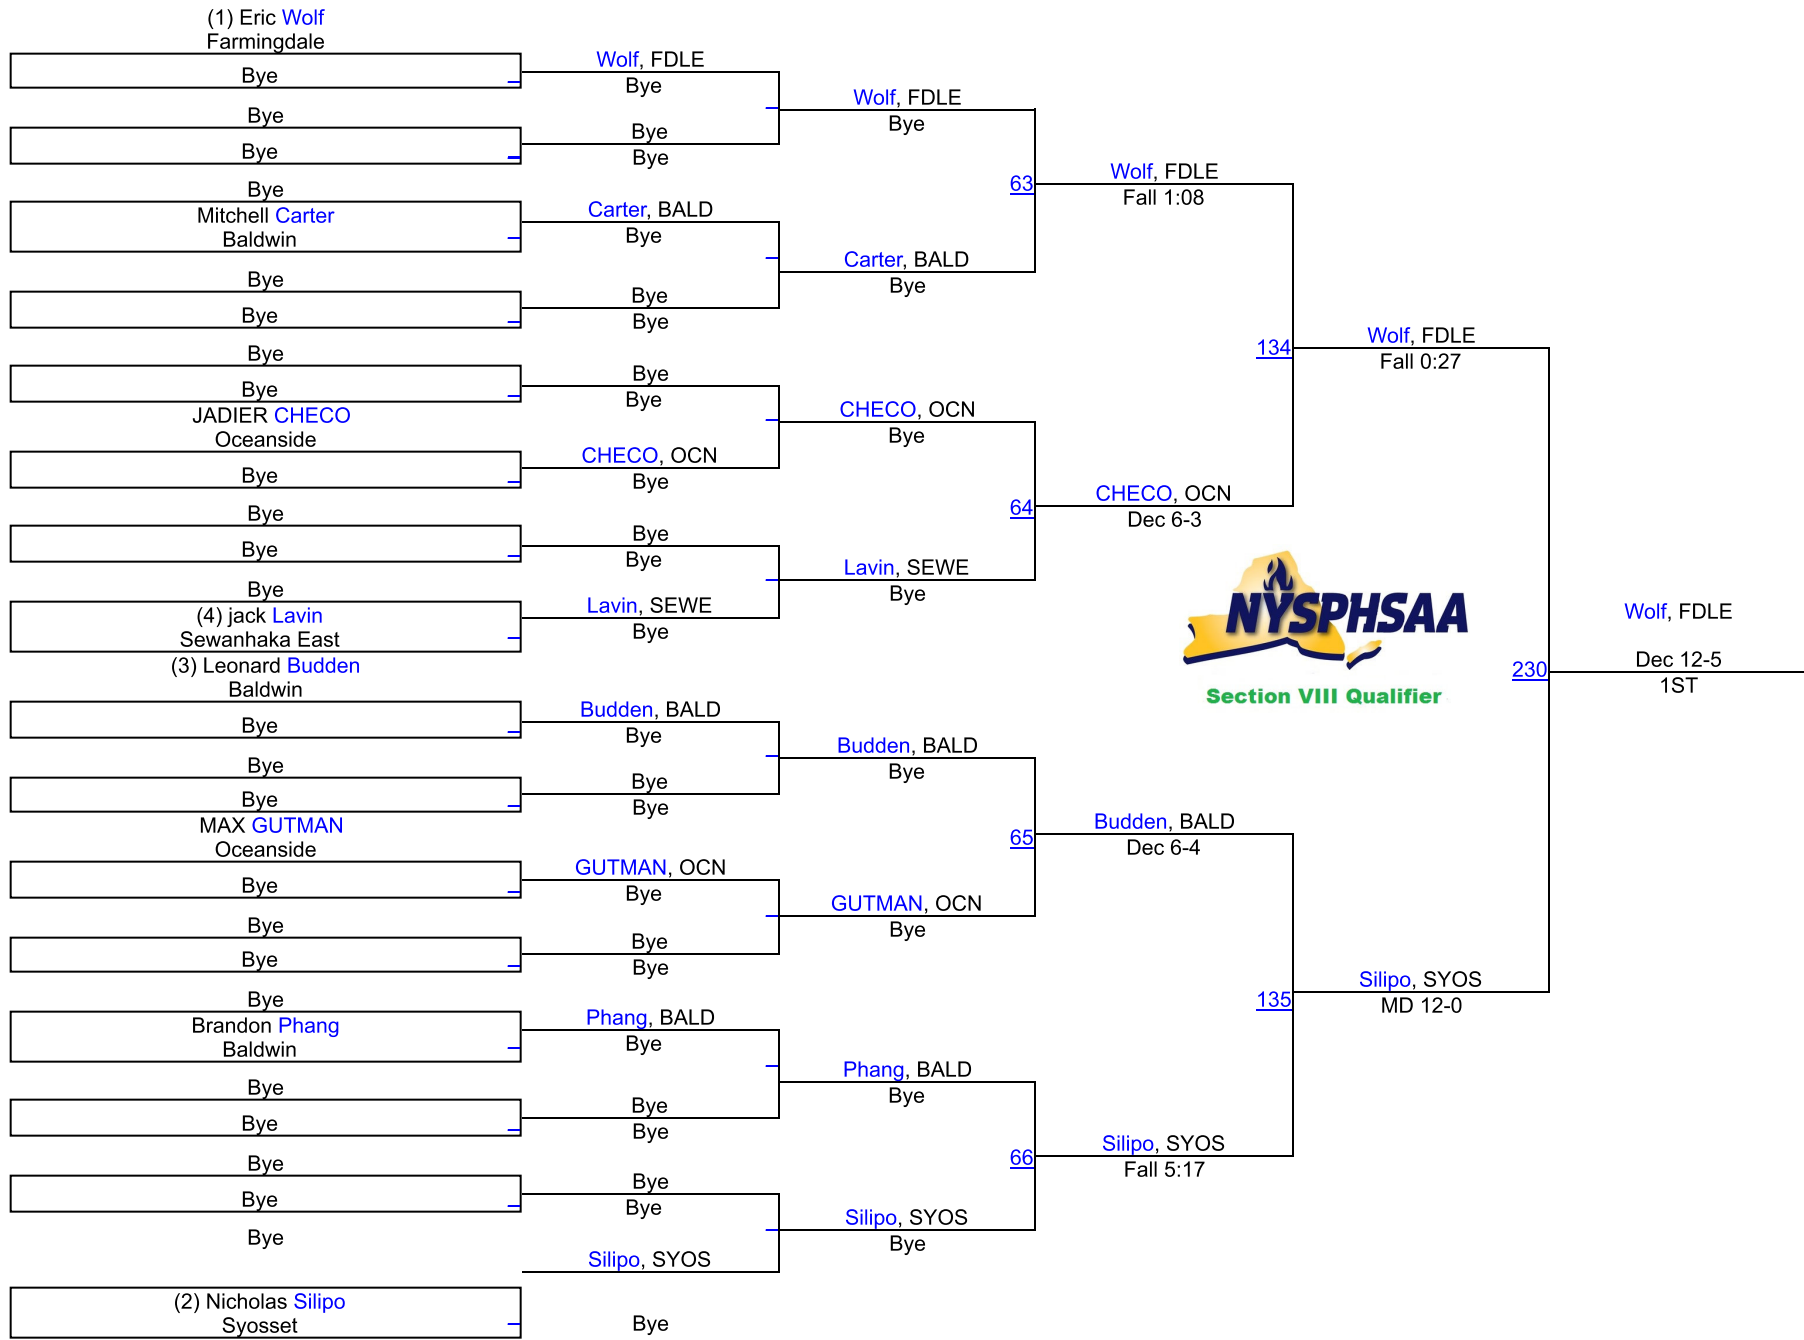

SECTION 8 QUALIFIER #6 AT BALDWIN