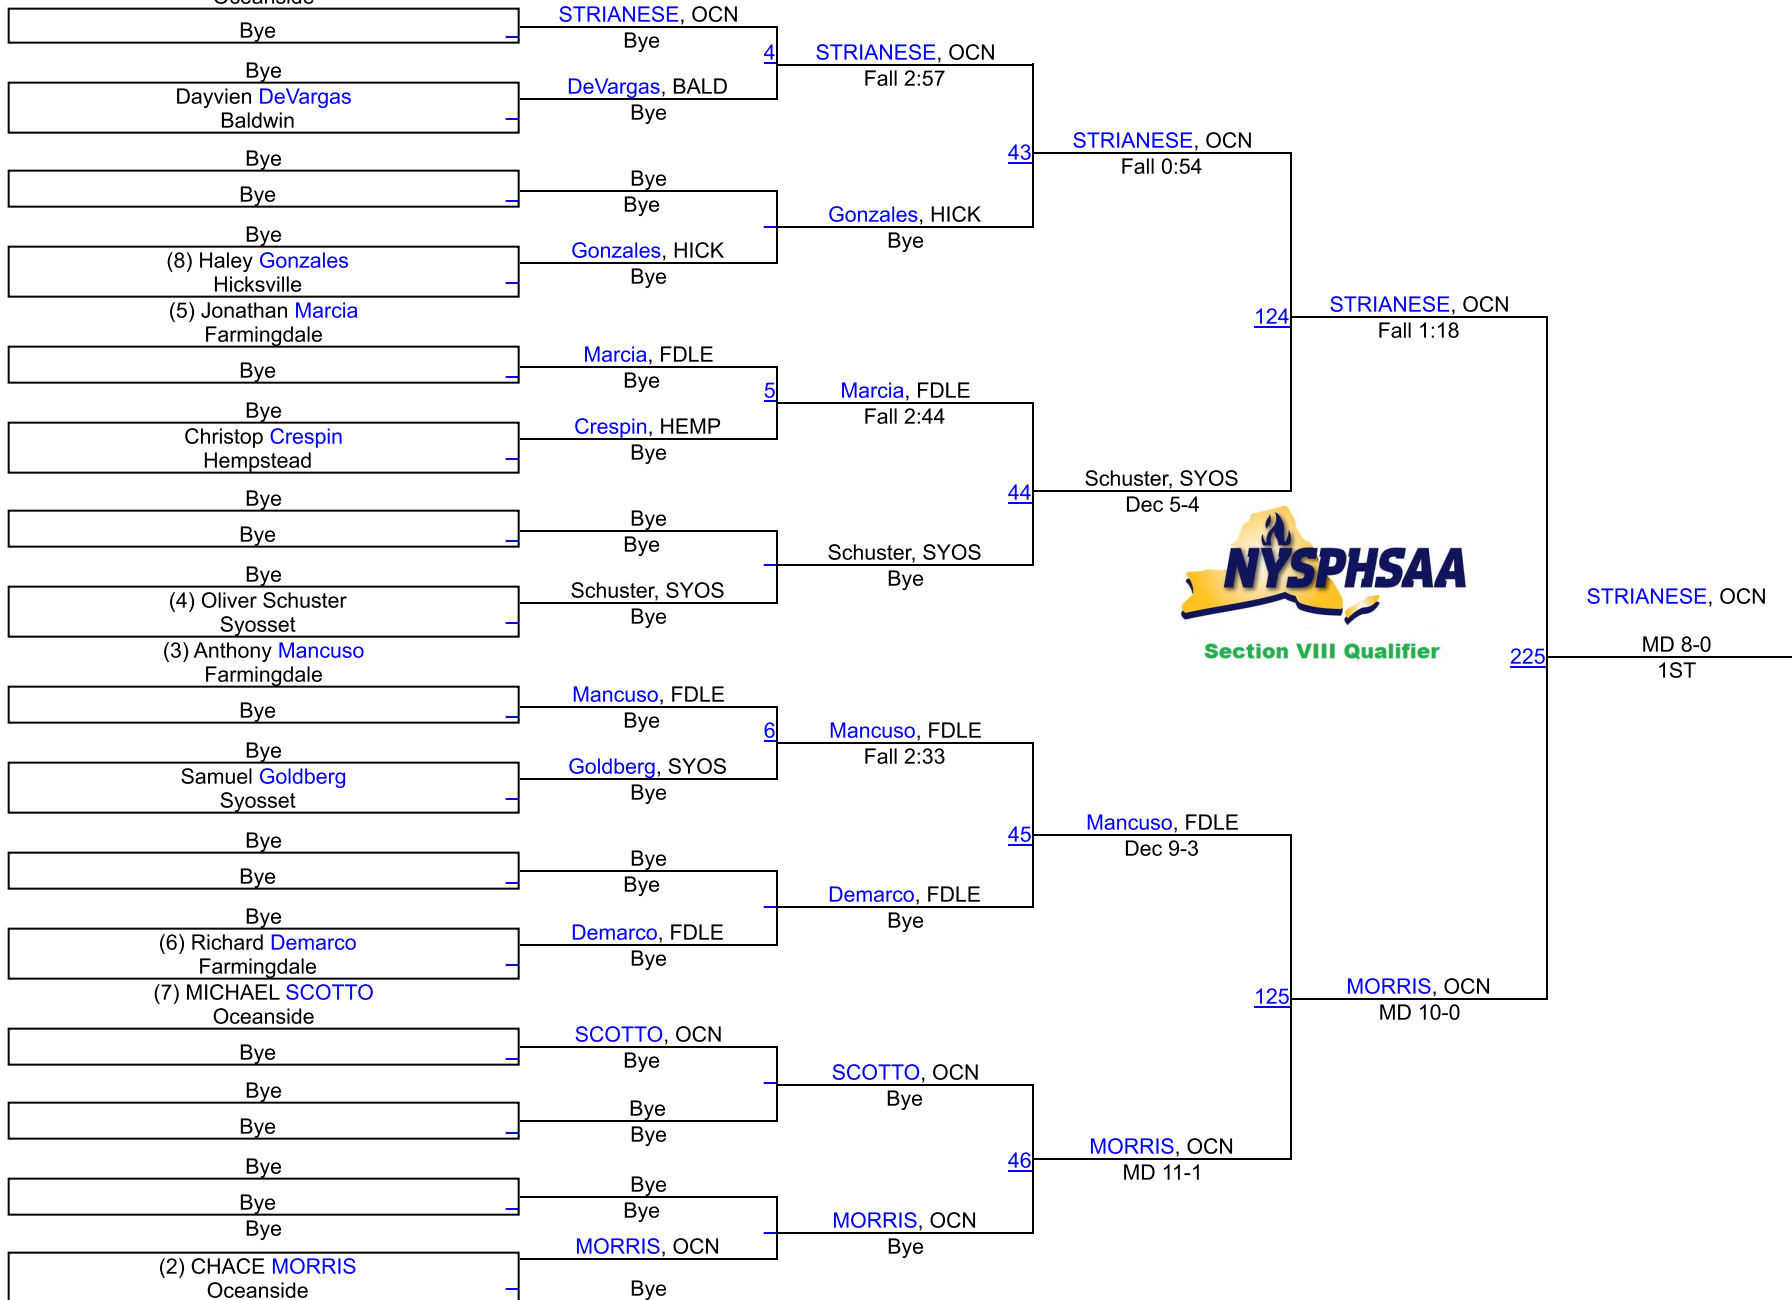

SECTION 8 QUALIFIER #6 AT BALDWIN

116

(1) JAKE STRIANESE

Oceanside