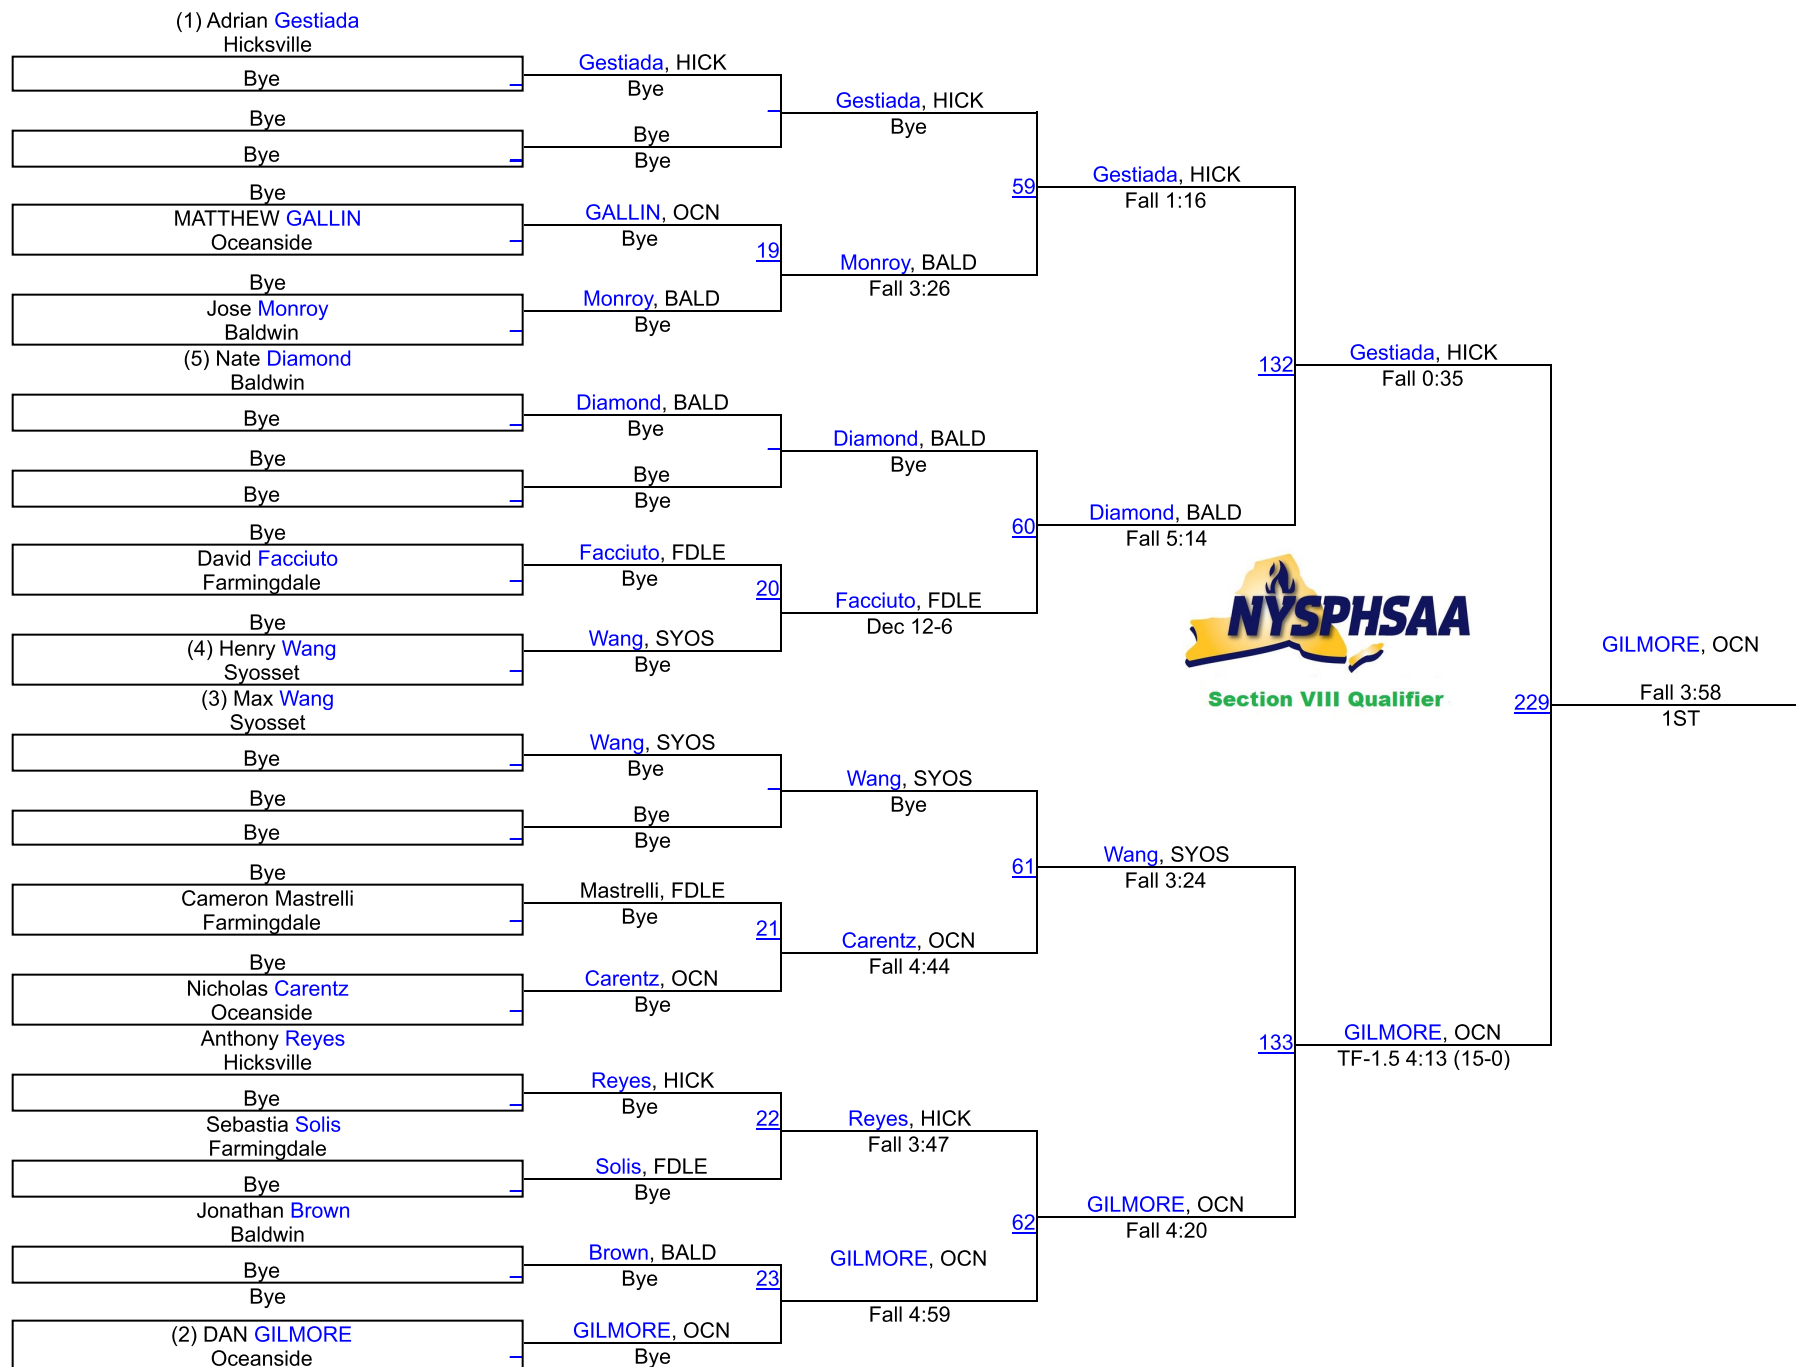

SECTION 8 QUALIFIER #6 AT BALDWIN