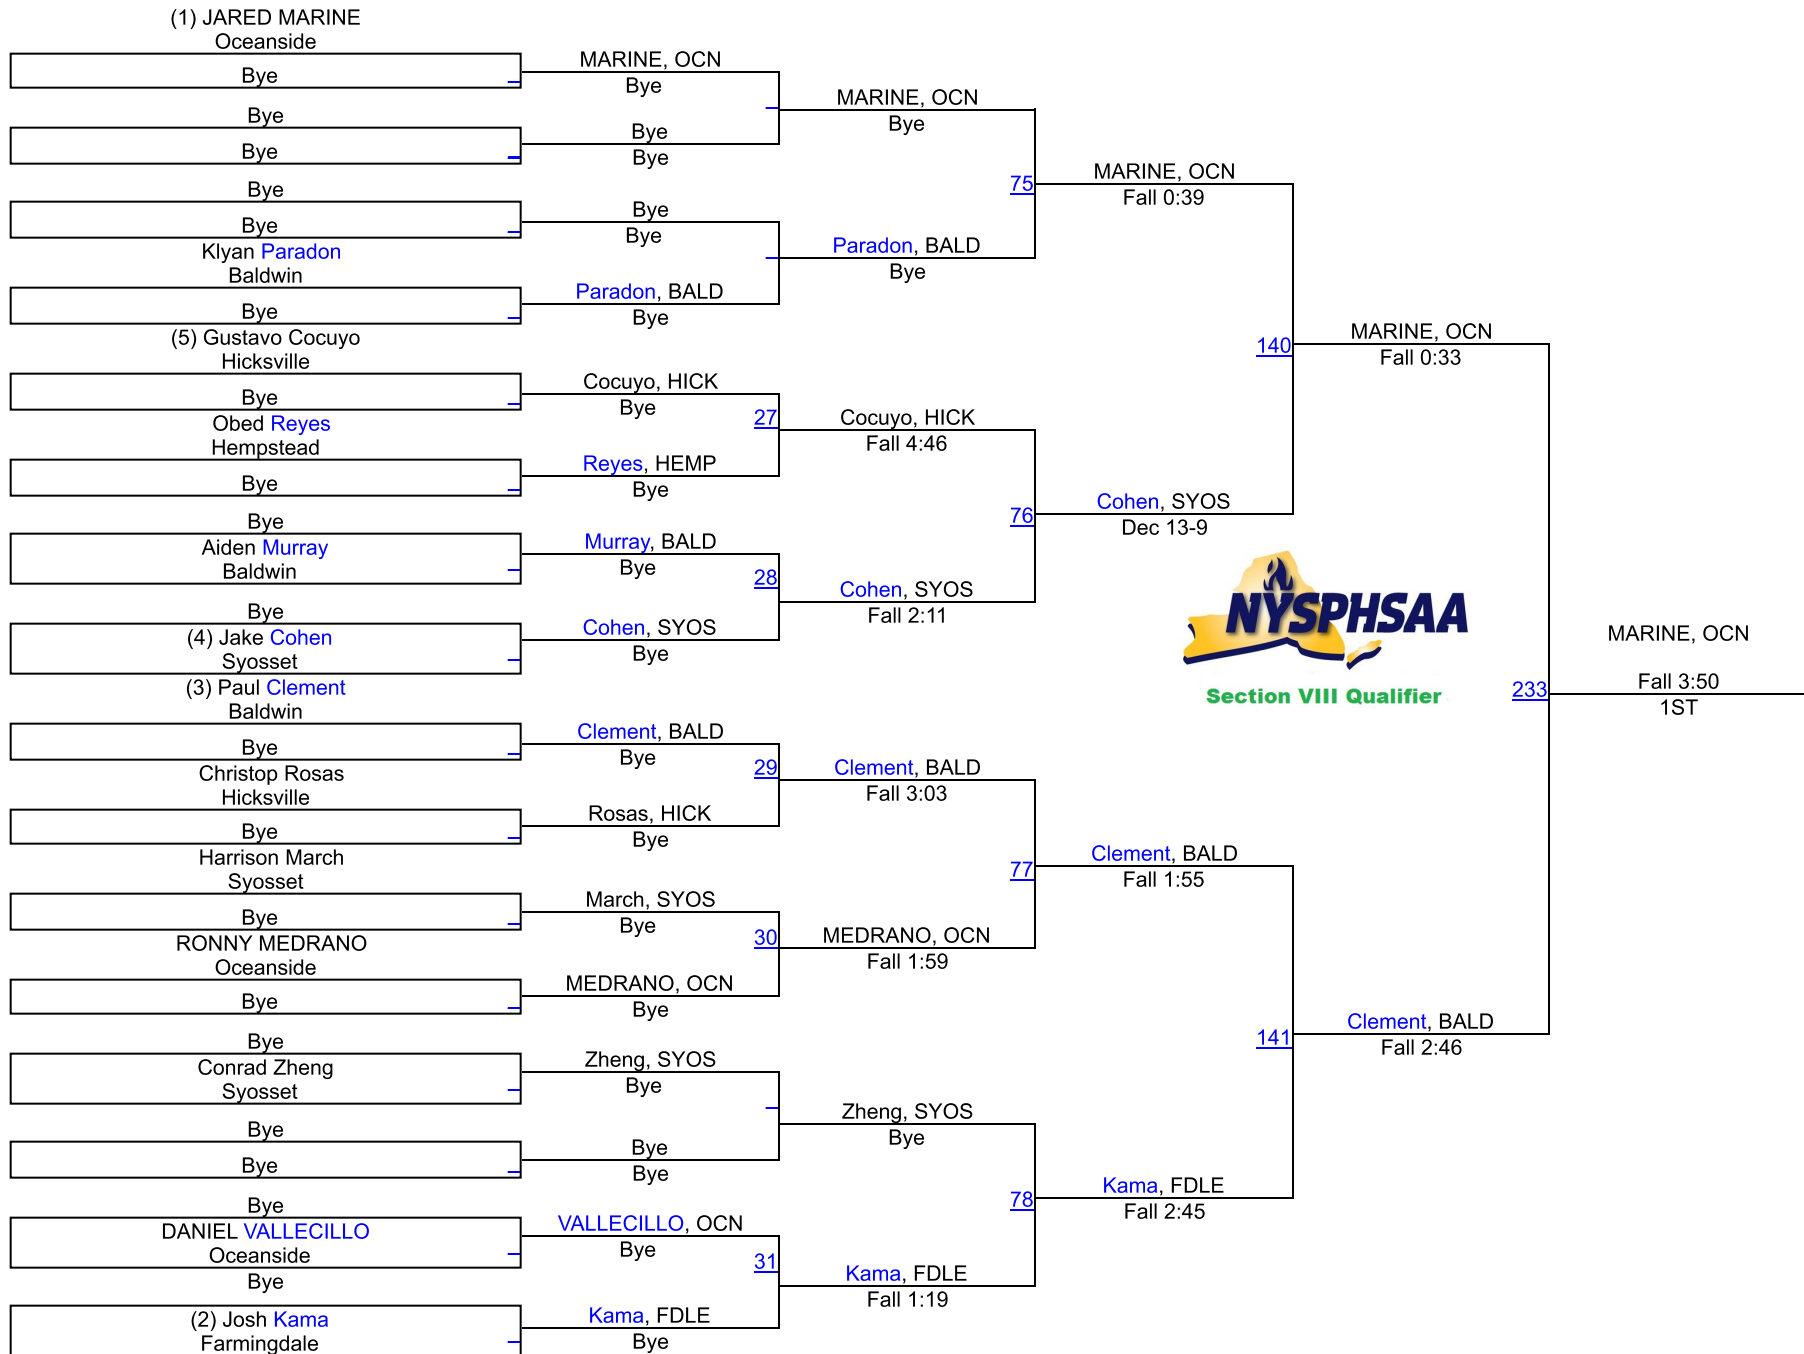

SECTION 8 QUALIFIER #6 AT BALDWIN

190