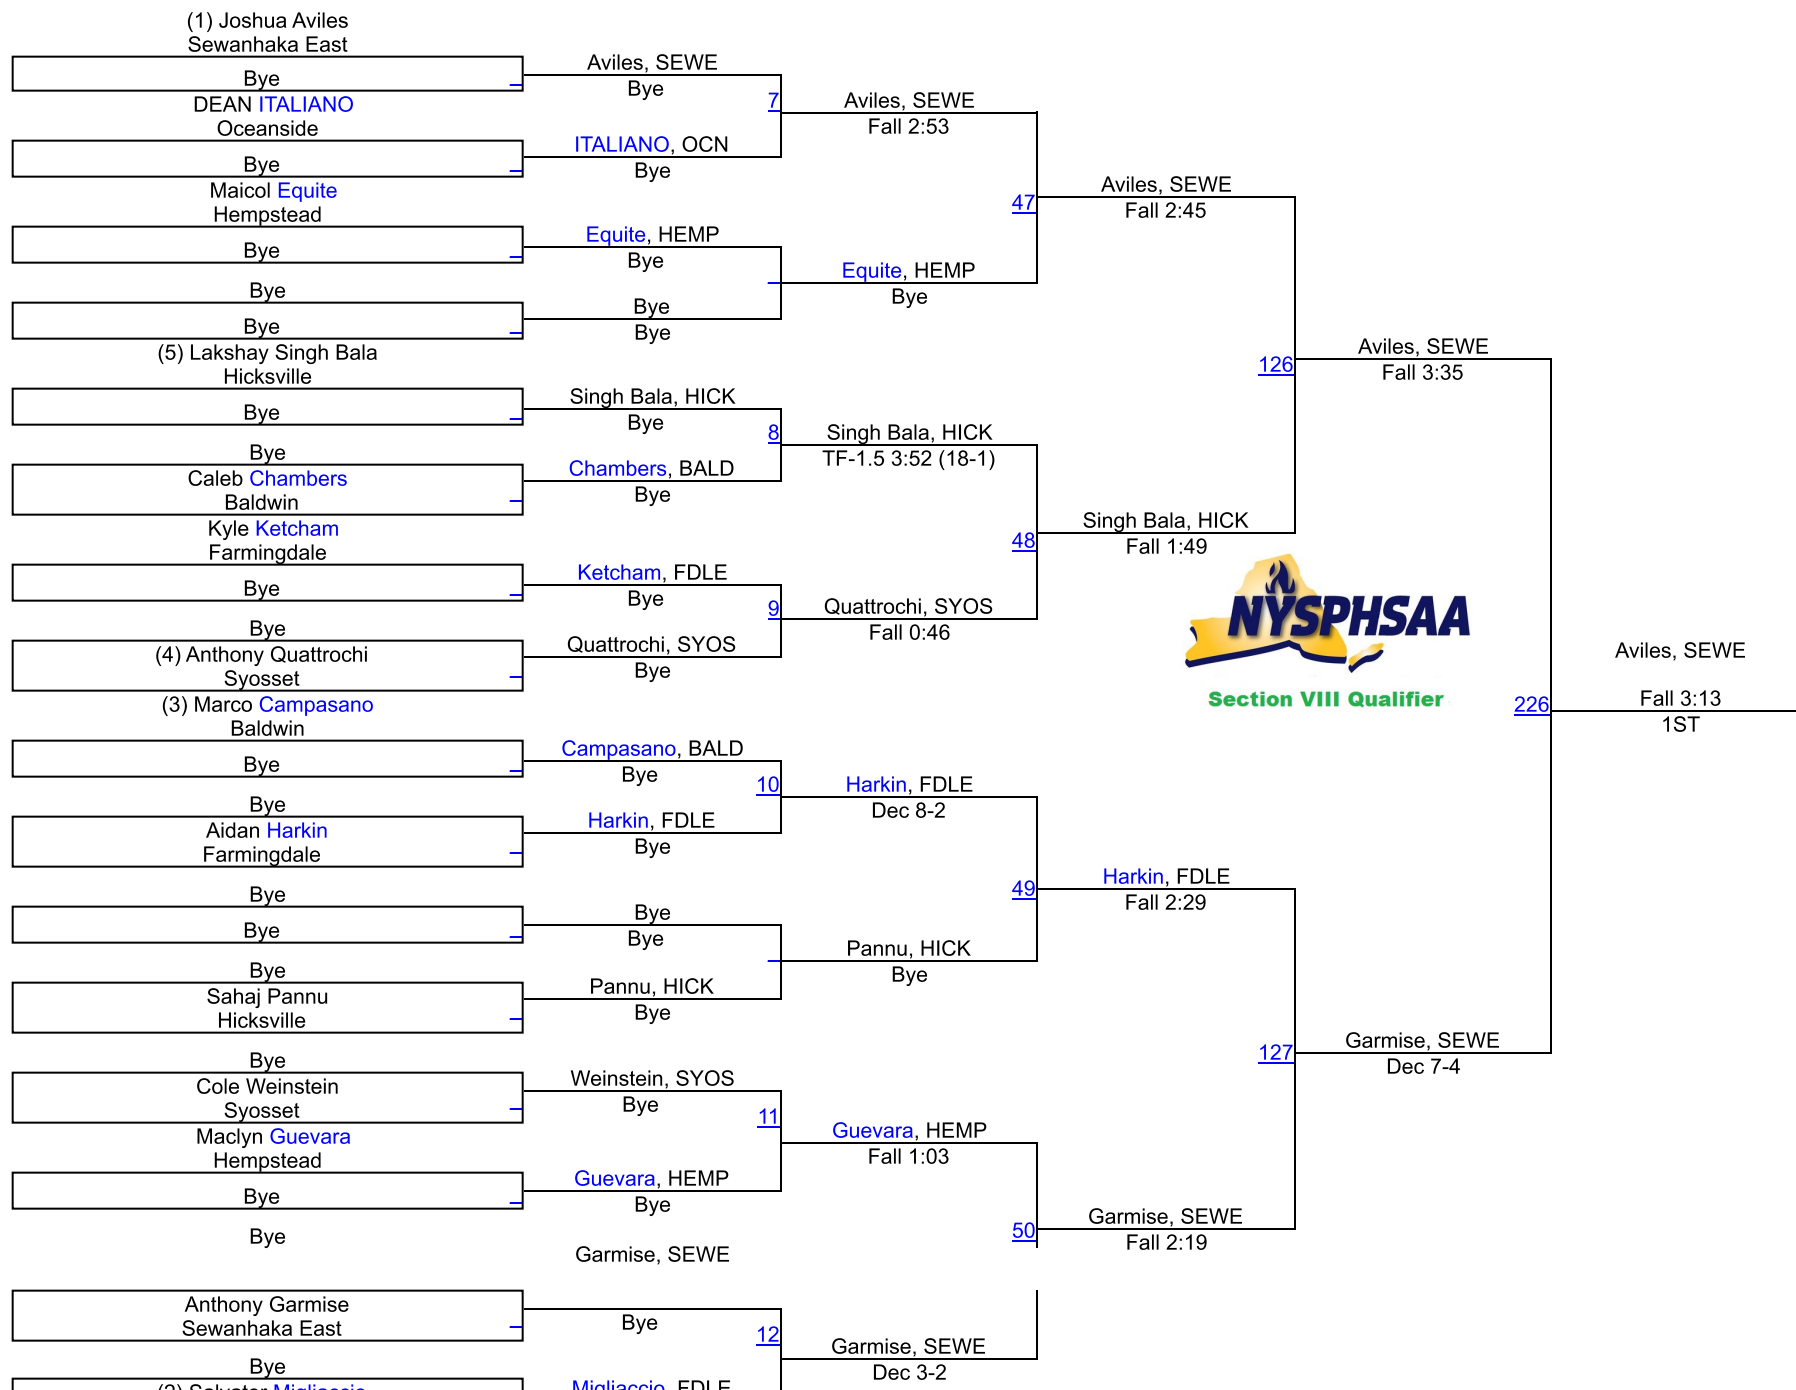

SECTION 8 QUALIFIER #6 AT BALDWIN

124