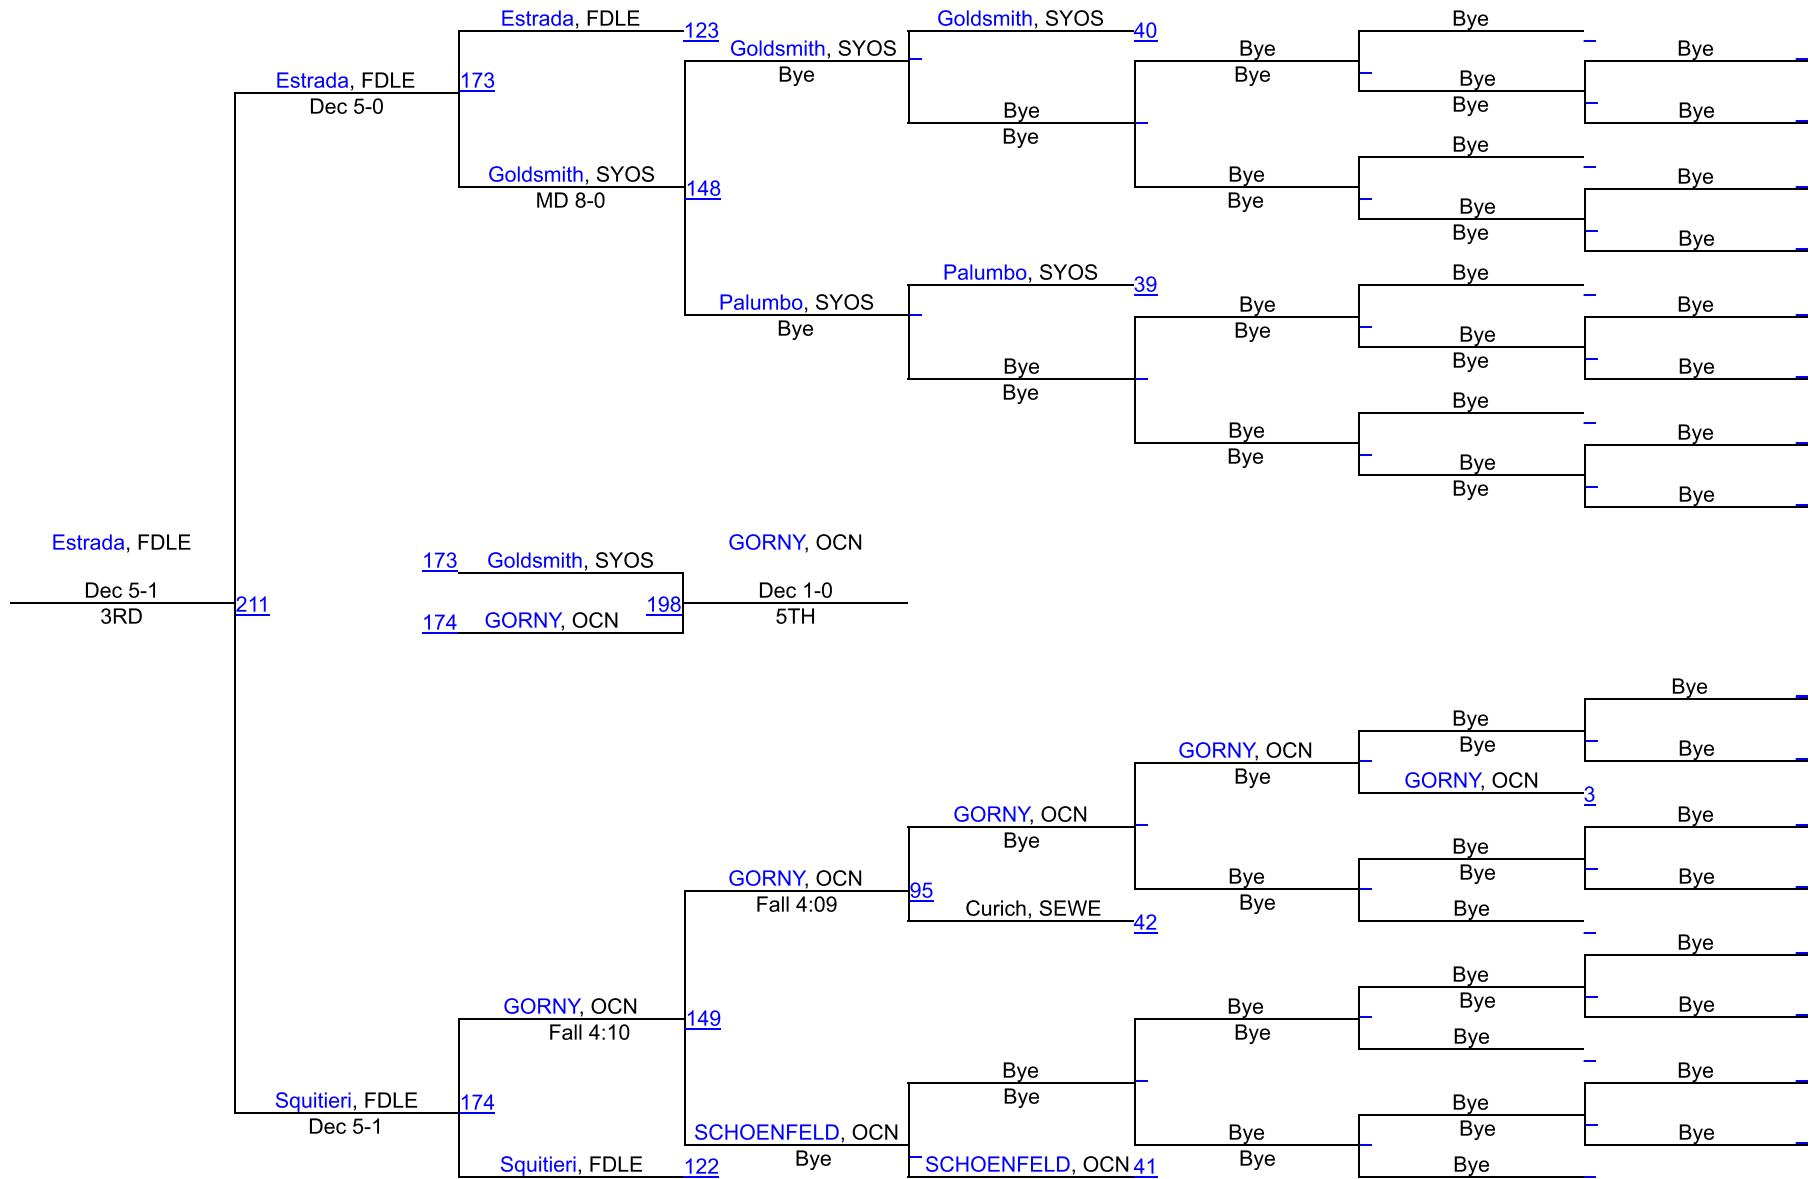

# SECTION 8 QUALIFIER #6 AT BALDWIN

101

(1) Nahkin Stevens  
Baldwin

# SECTION 8 QUALIFIER #6 AT BALDWIN

108

(1) Michael Perez Palaci  
Farmingdale

(2) Jacob Estrada  
Farmingdale