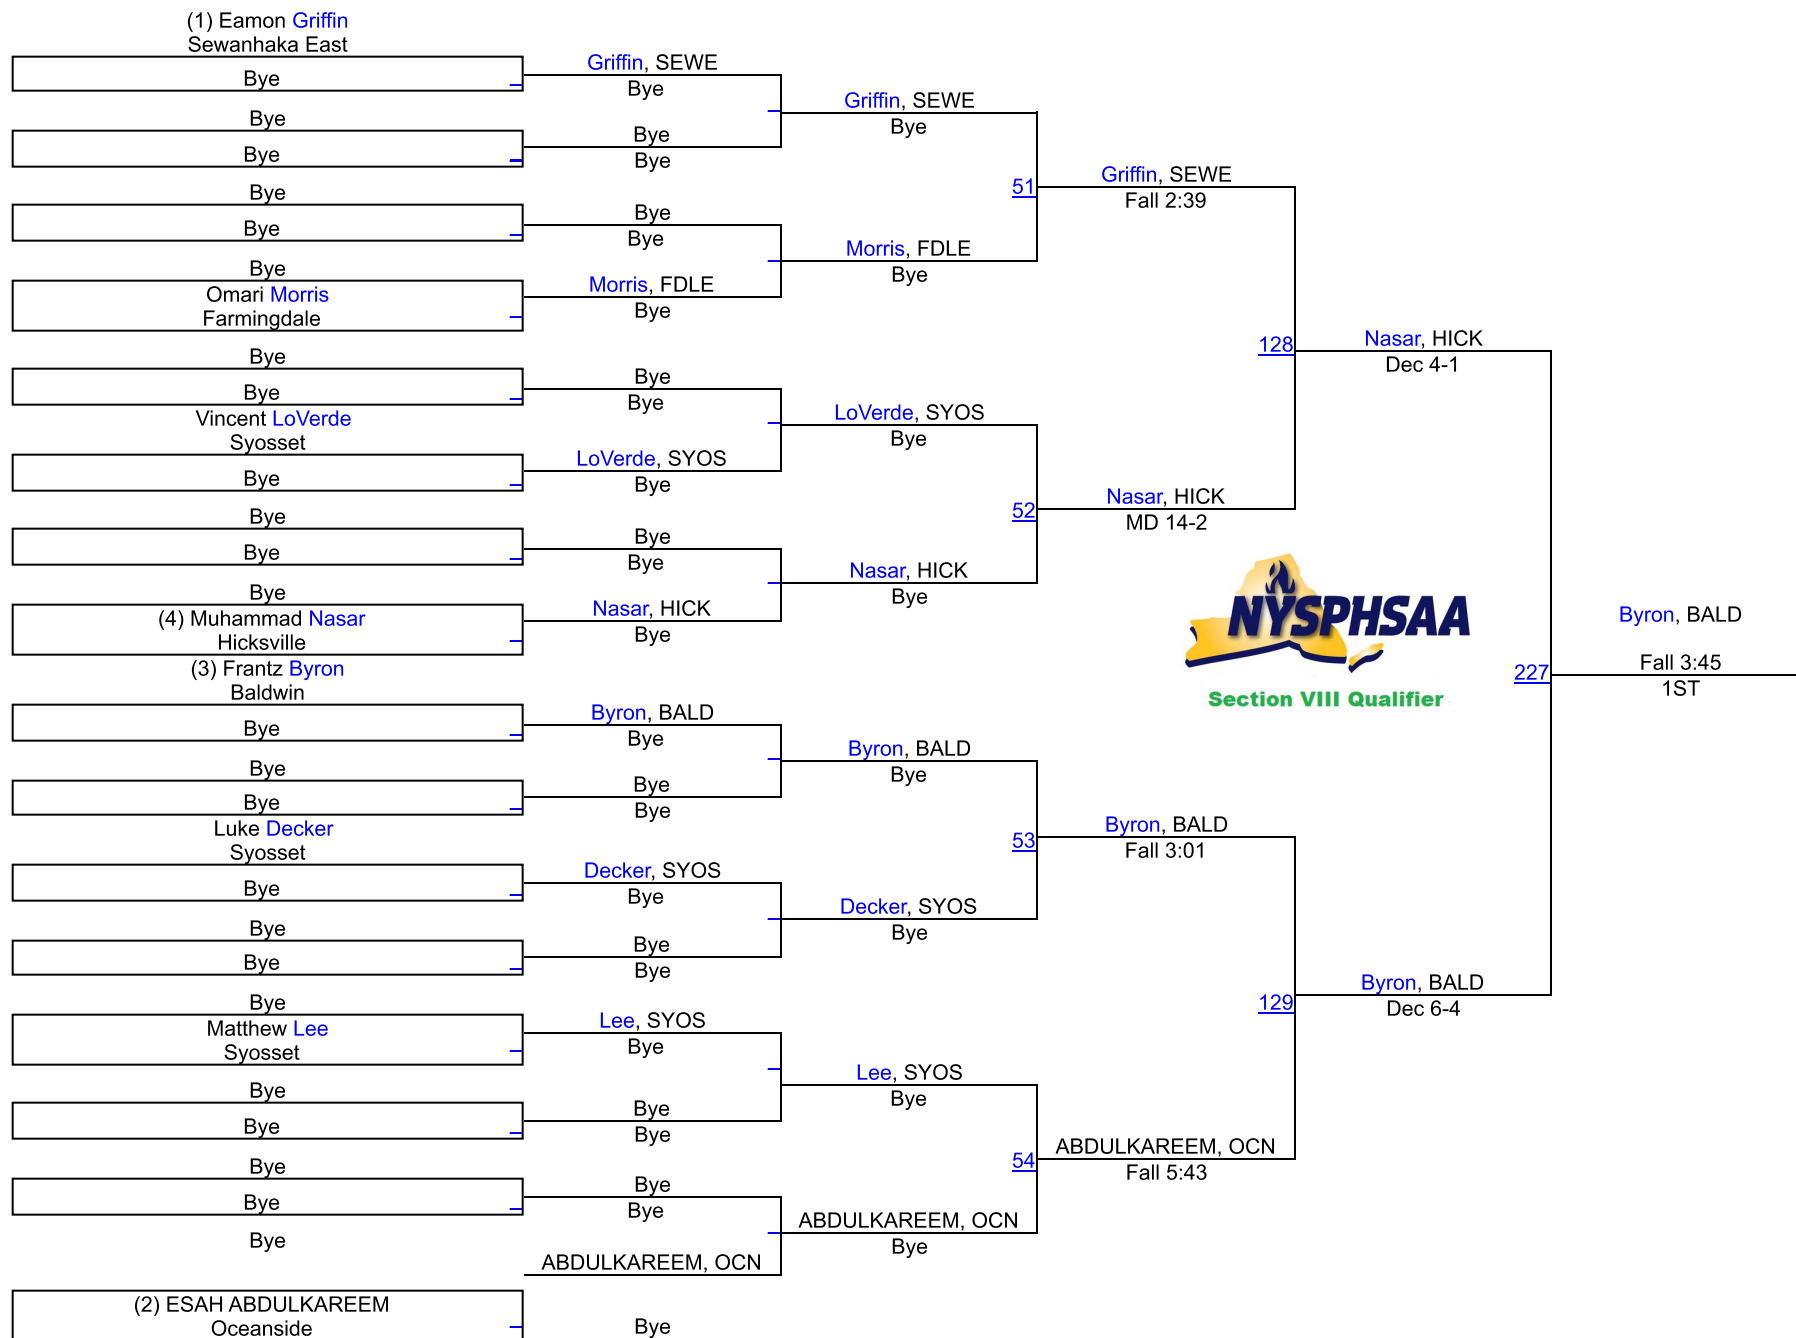

SECTION 8 QUALIFIER #6 AT BALDWIN

131