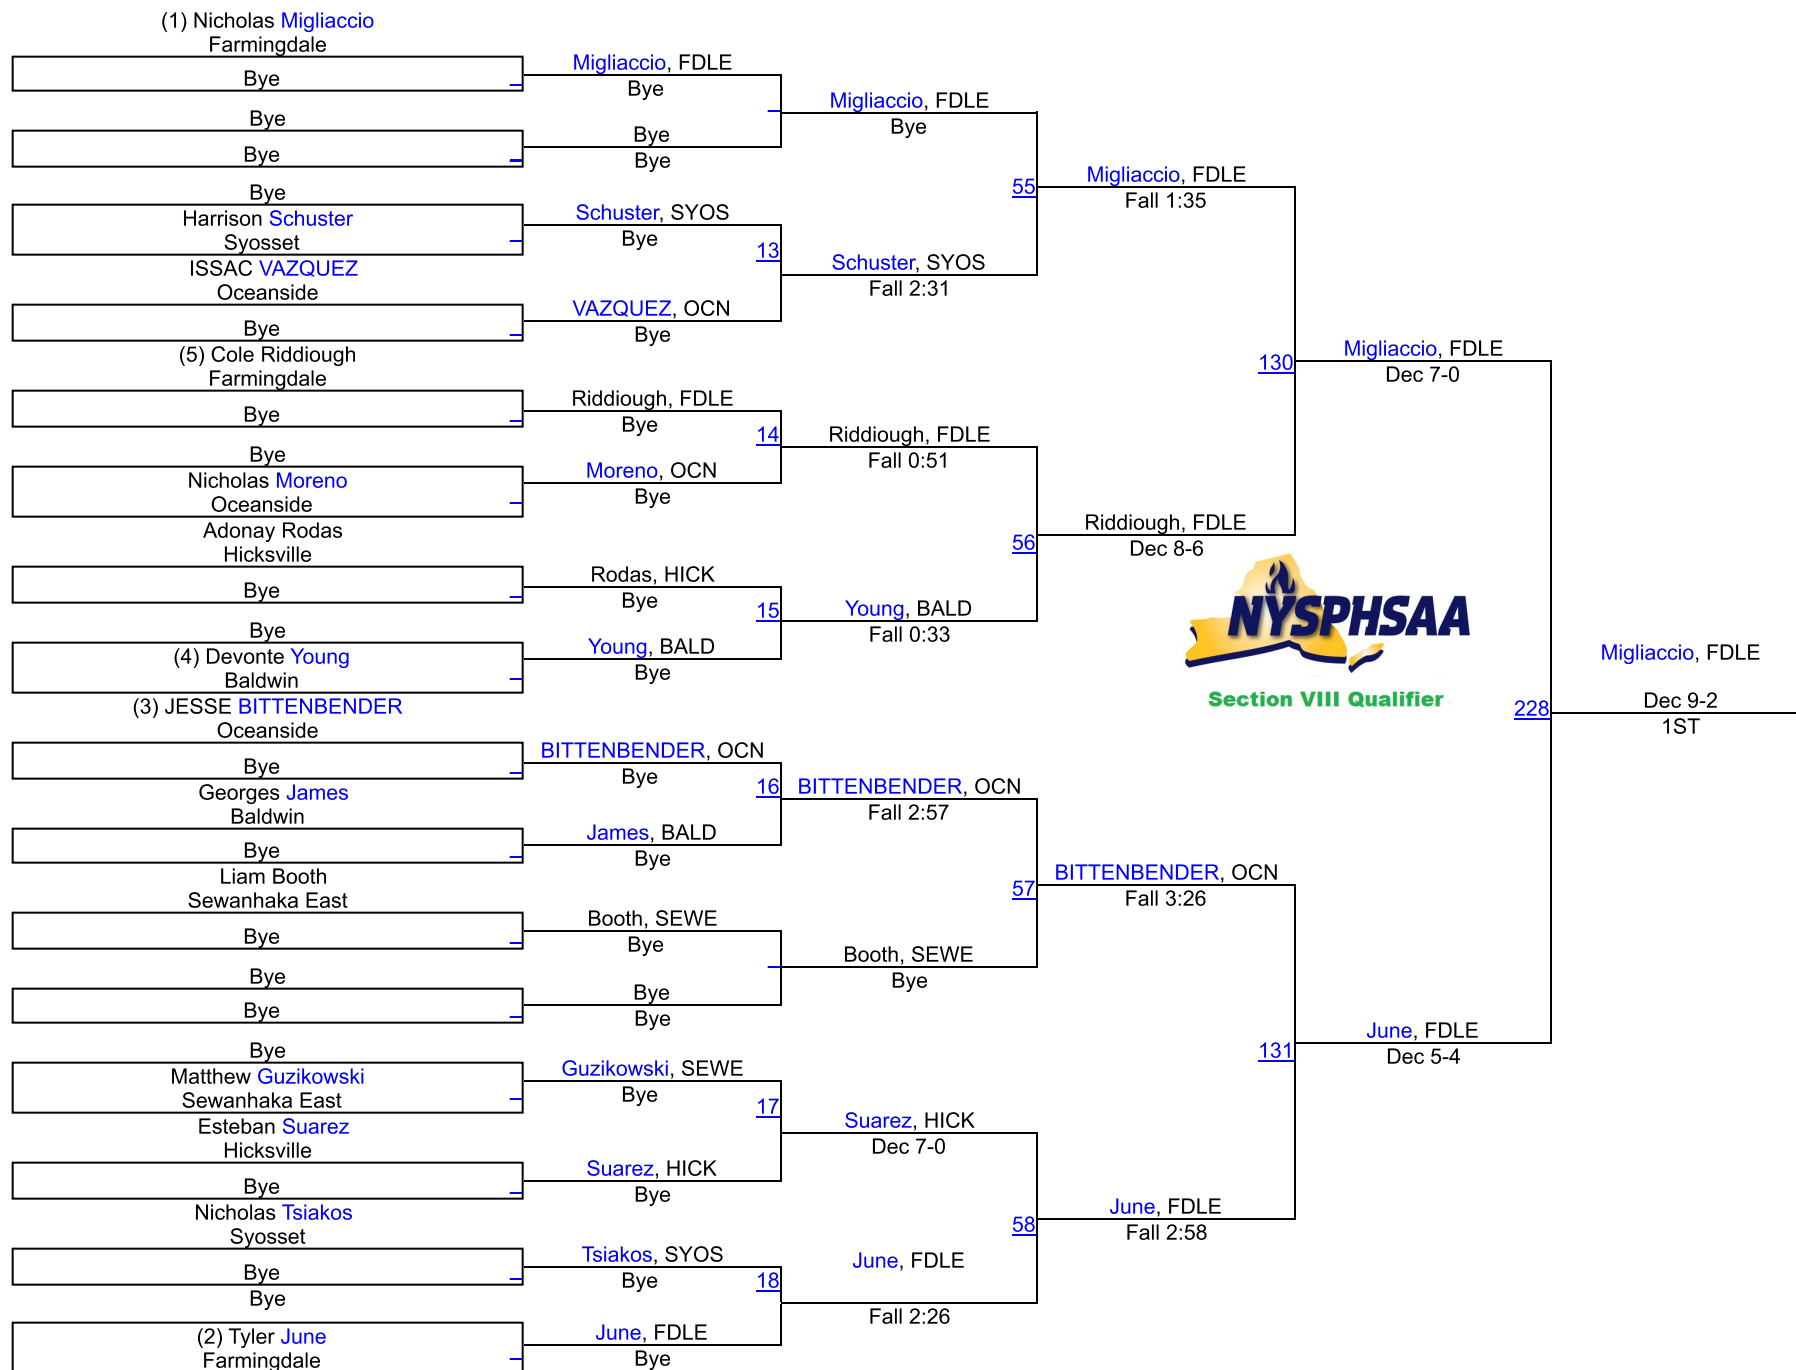

SECTION 8 QUALIFIER #6 AT BALDWIN

138