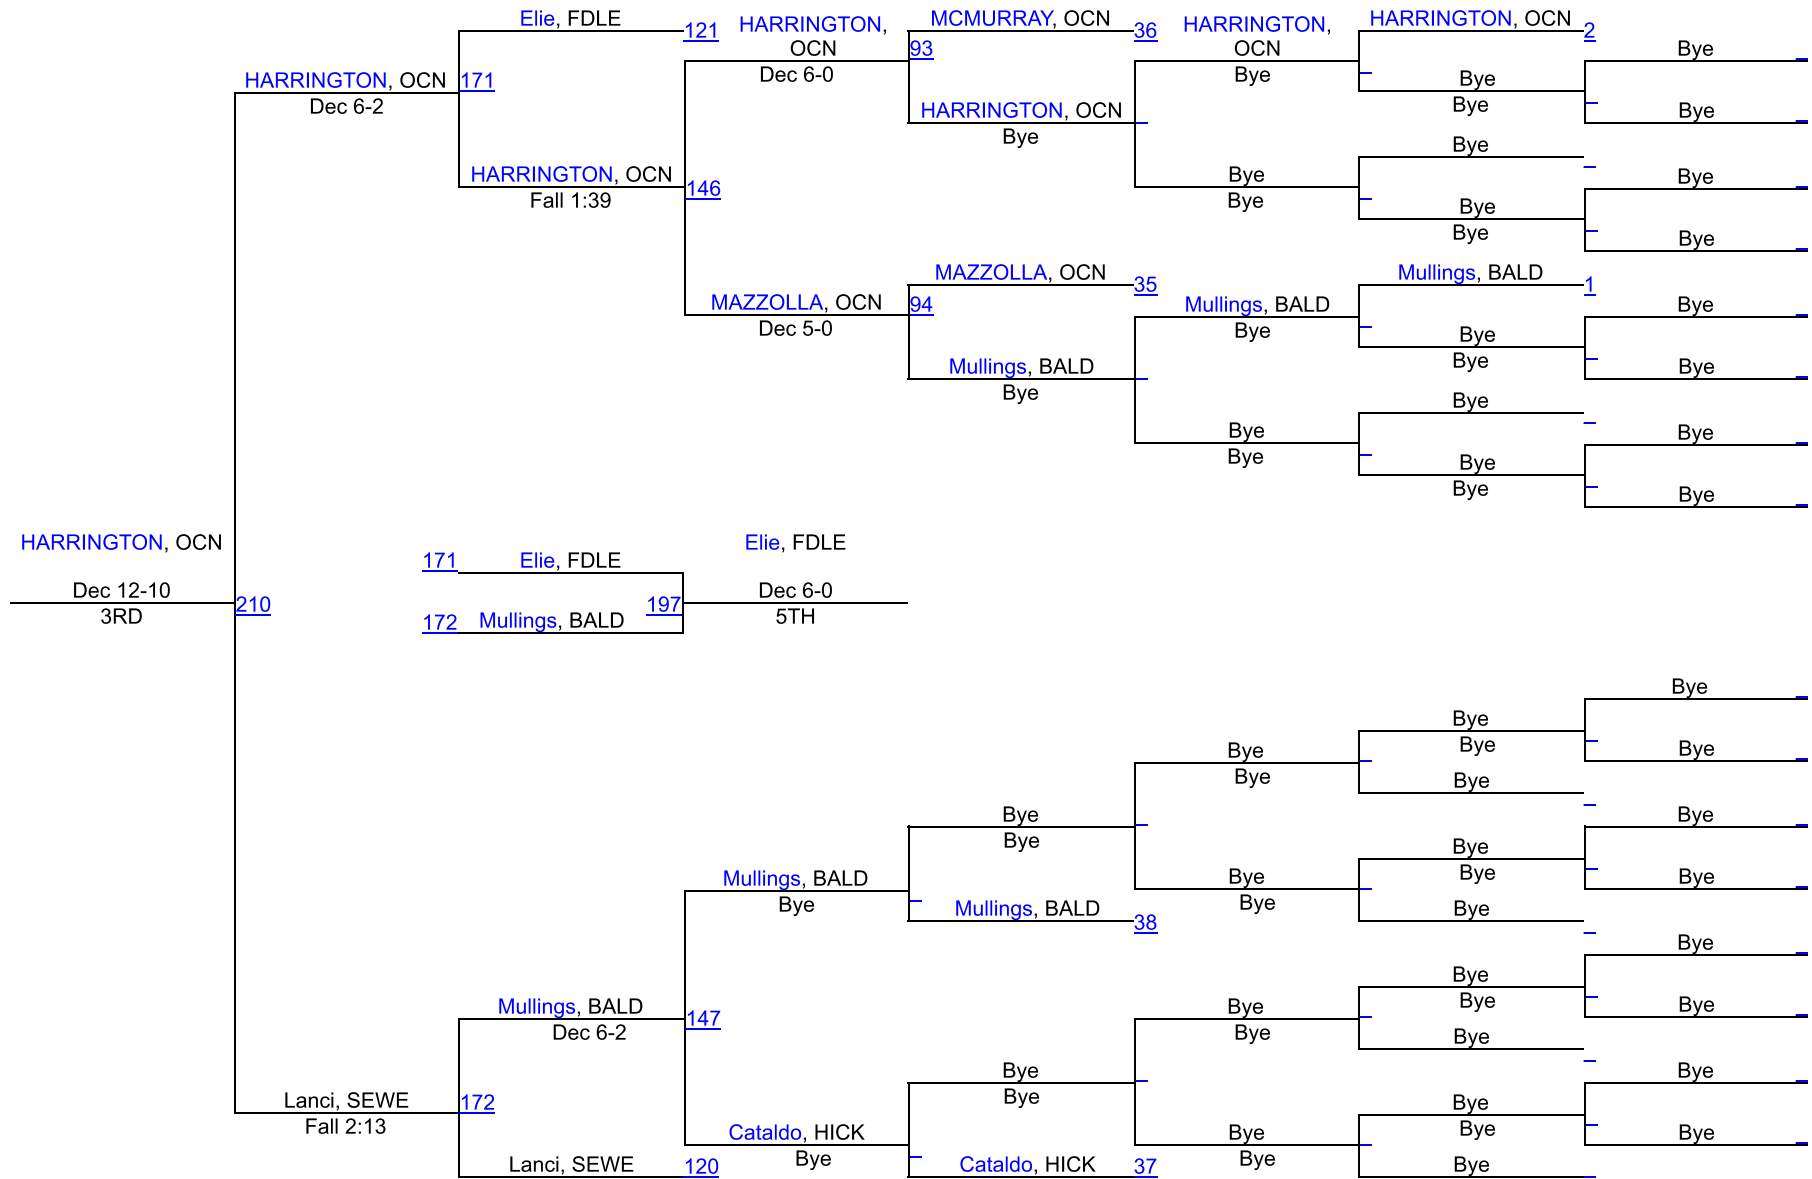

# SECTION 8 QUALIFIER #6 AT BALDWIN

101

(1) Nahkin Stevens  
Baldwin

# SECTION 8 QUALIFIER #6 AT BALDWIN

108

(1) Michael Perez Palaci  
Farmingdale

(2) Jacob Estrada  
Farmingdale