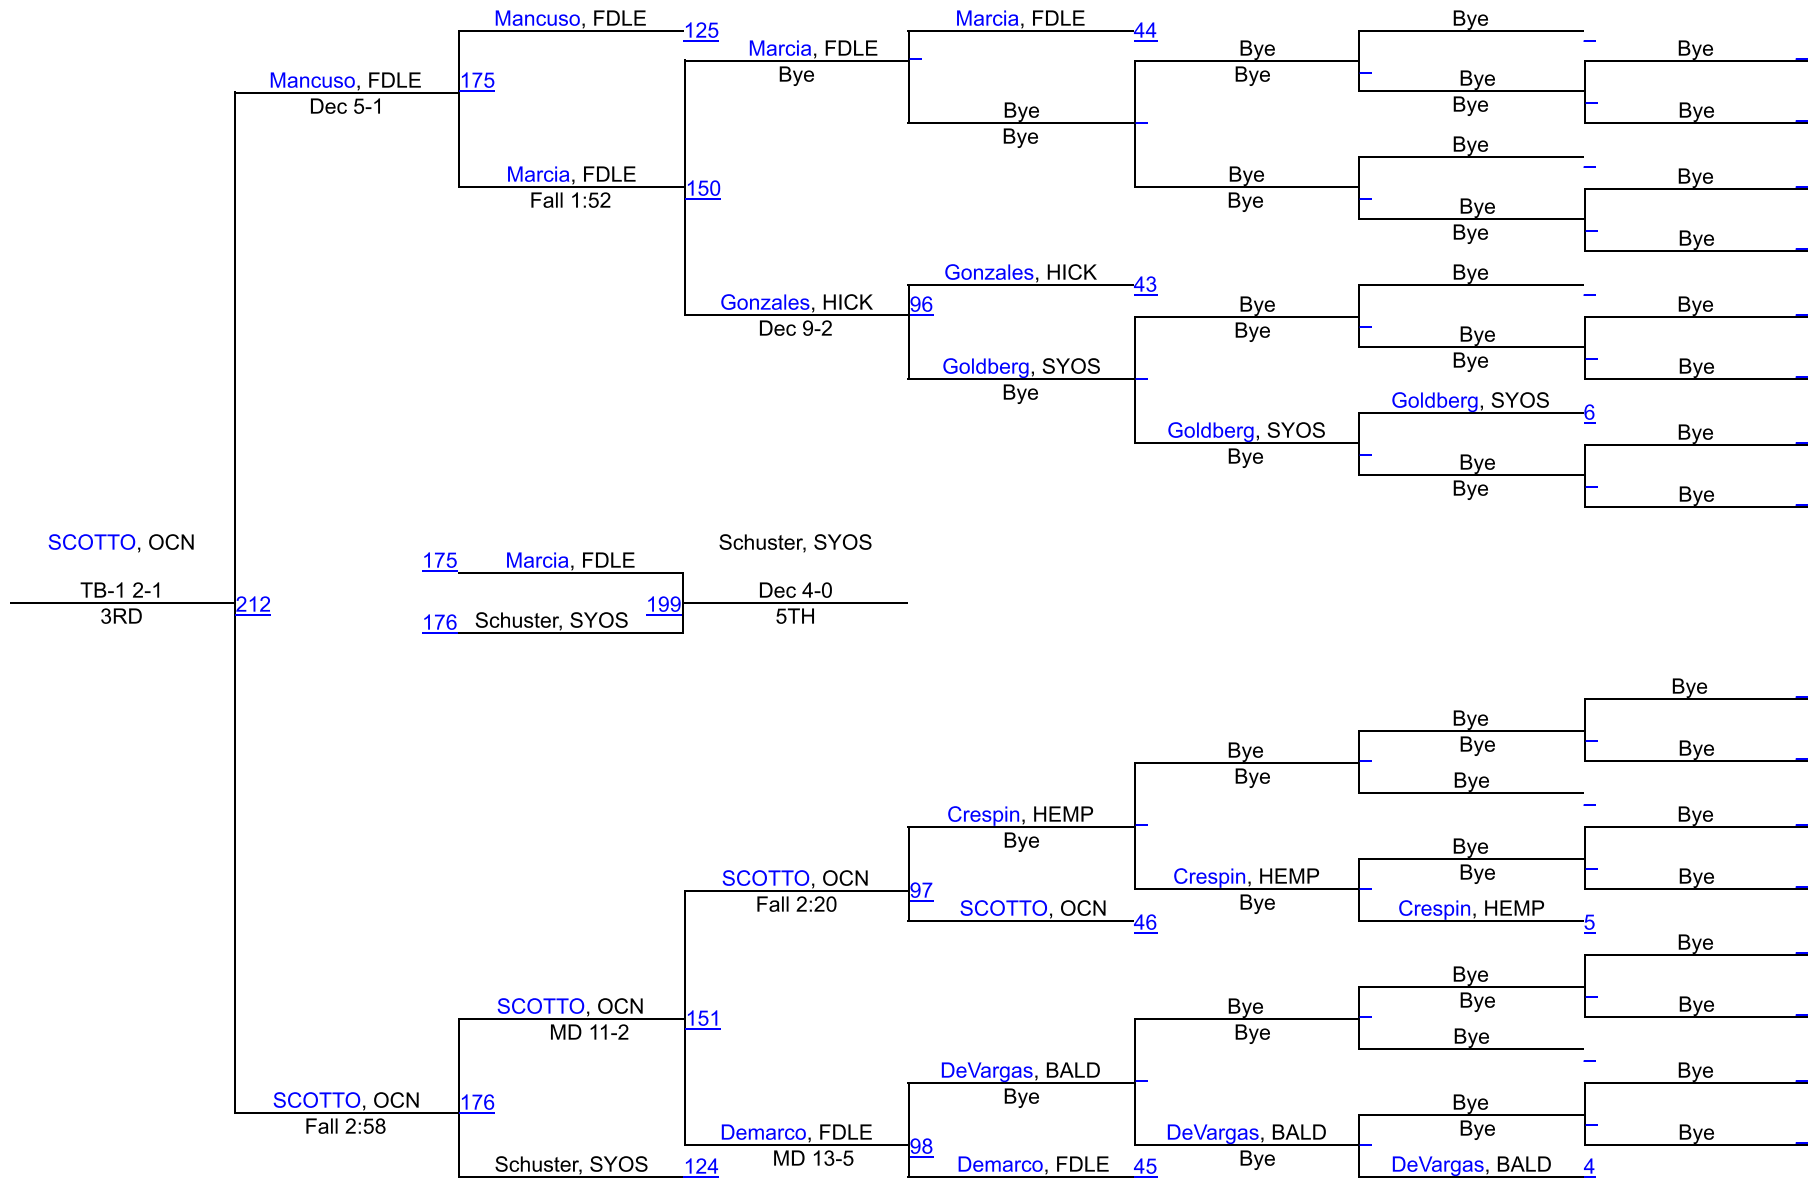

# SECTION 8 QUALIFIER #6 AT BALDWIN

108

(1) Michael Perez Palaci  
Farmingdale

(2) Jacob Estrada  
Farmingdale

# SECTION 8 QUALIFIER #6 AT BALDWIN

116

(1) JAKE STRIANESE

Oceanside