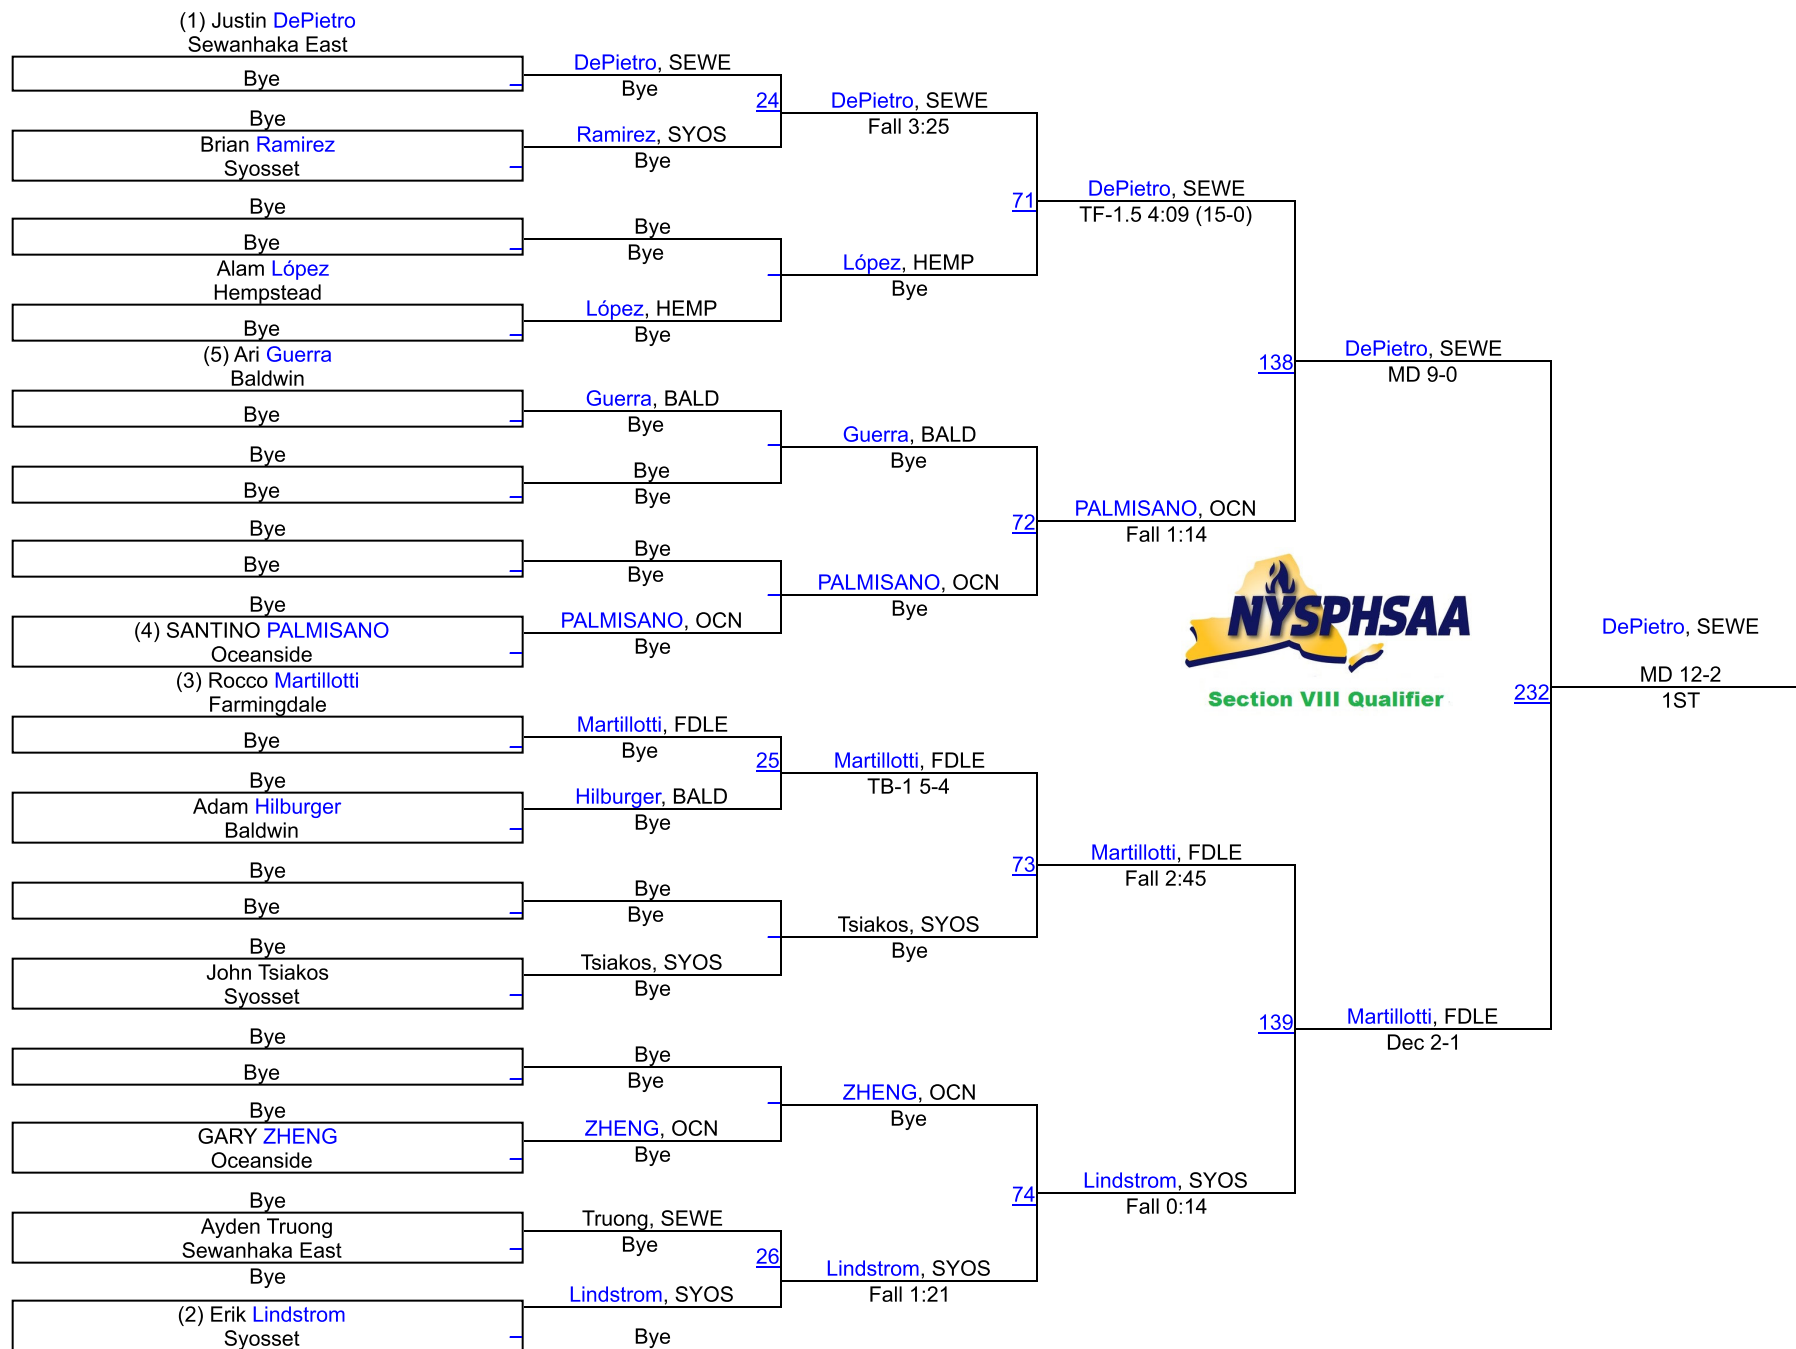

SECTION 8 QUALIFIER #6 AT BALDWIN

170