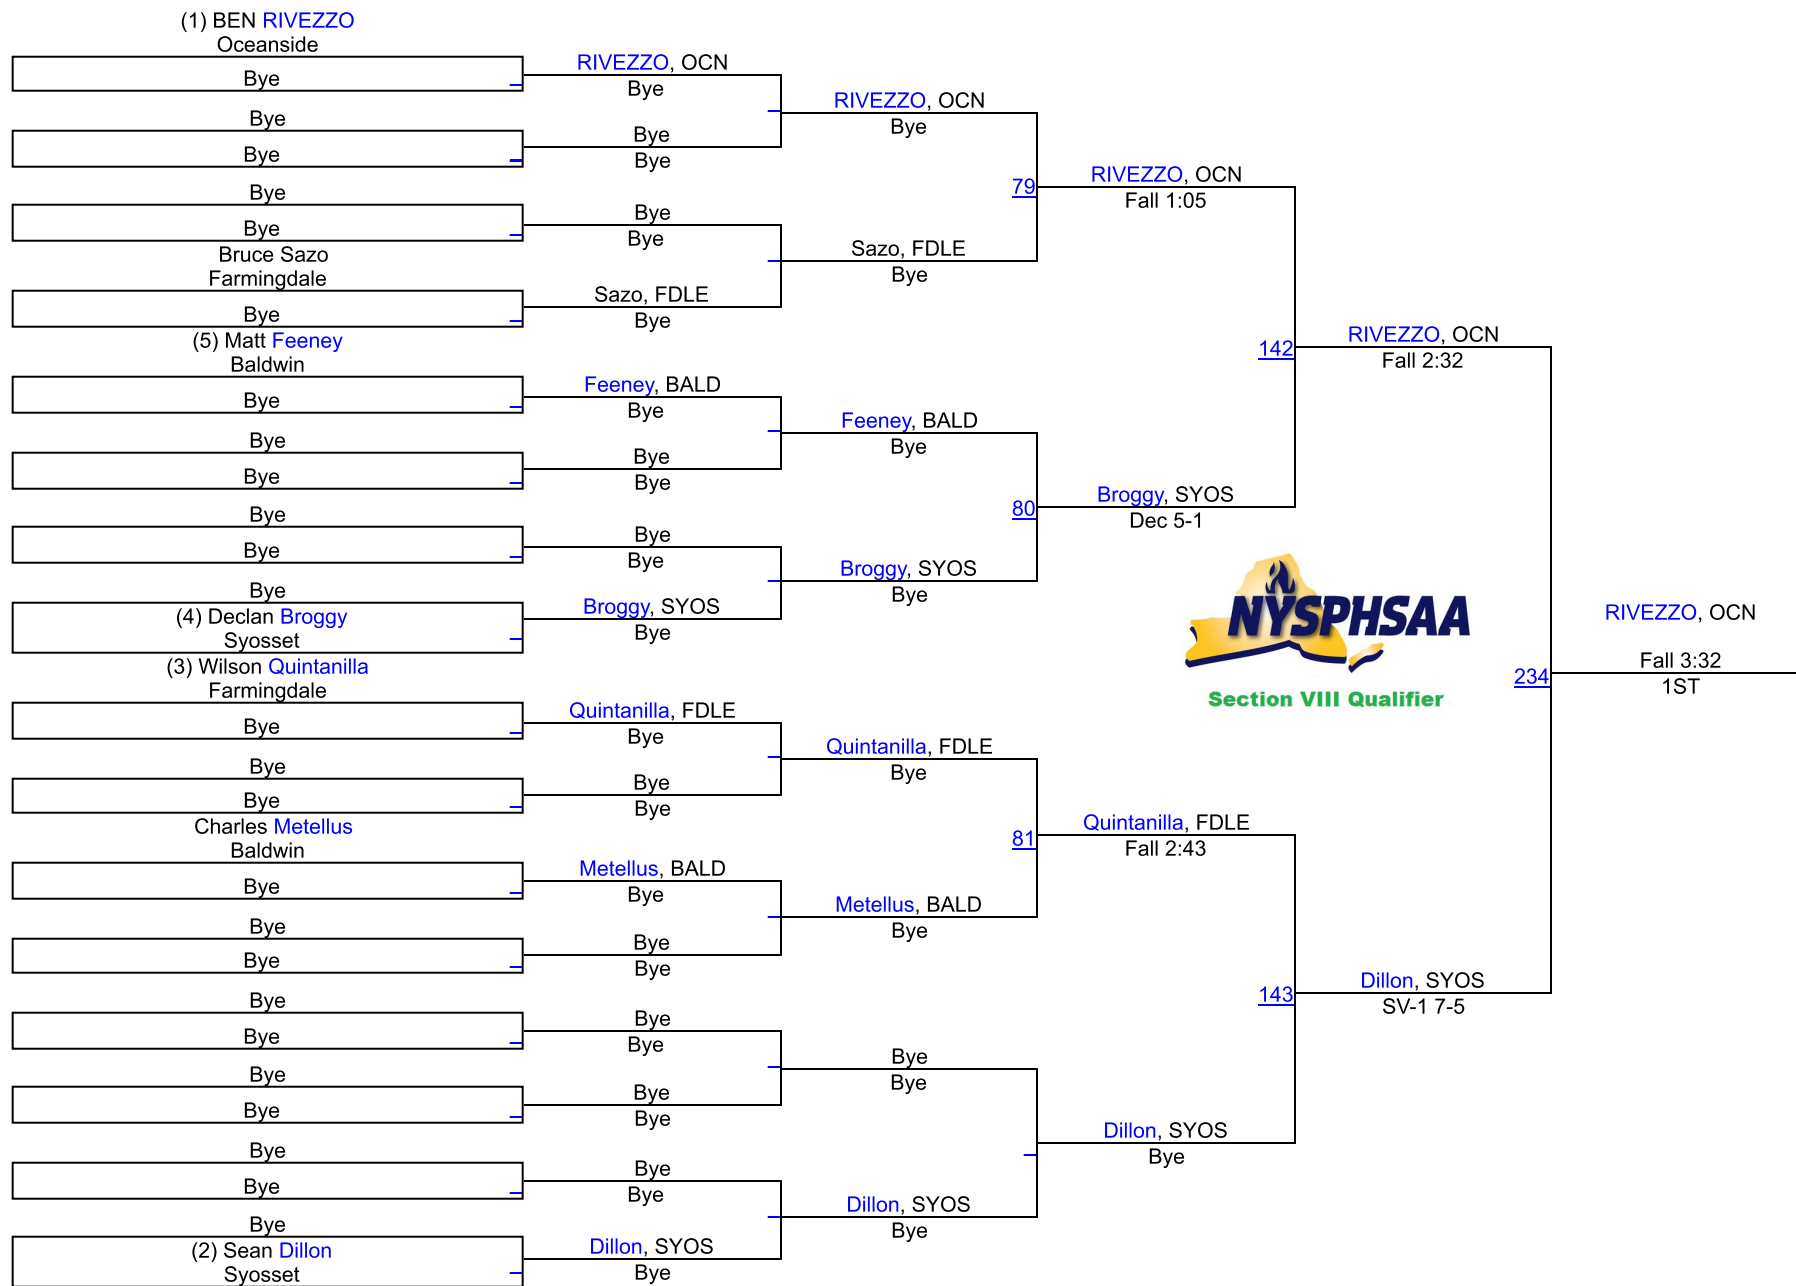

SECTION 8 QUALIFIER #6 AT BALDWIN

215