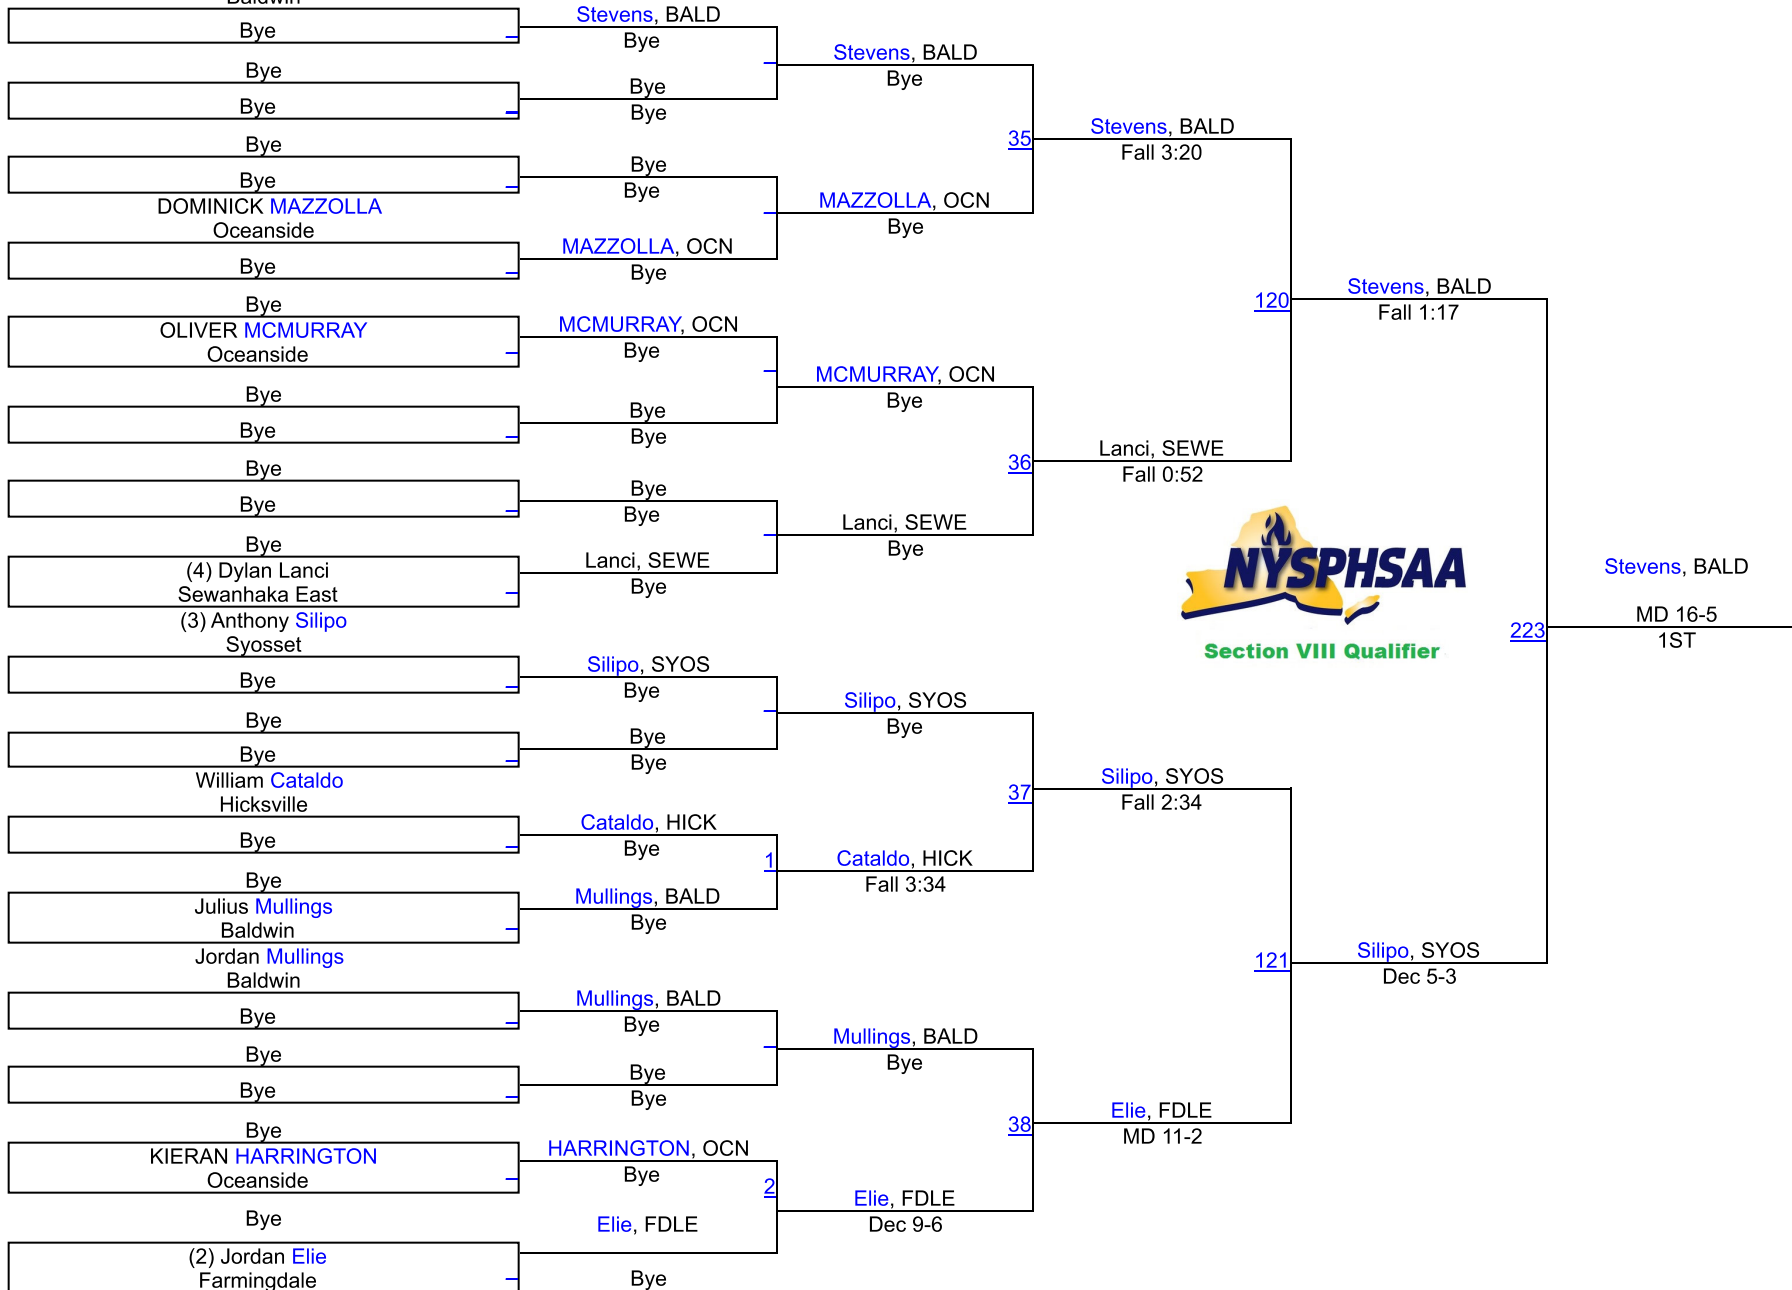

# SECTION 8 QUALIFIER #6 AT BALDWIN

101

(1) Nahkin Stevens  
Baldwin