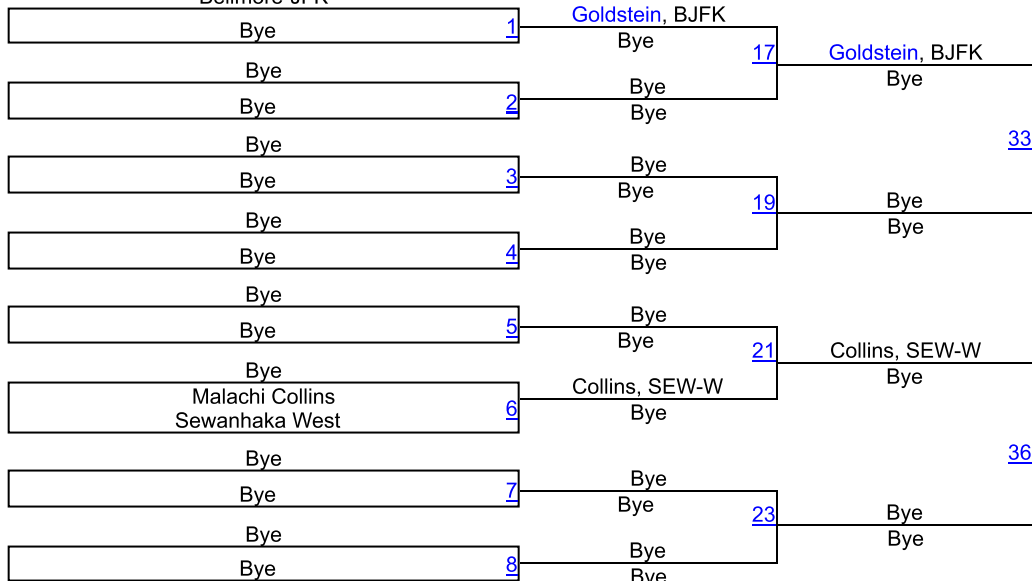

Bye

Wolf, BETH

Bye

Bye

Bye

Bye

Wolf, BETH

(2) Aidan Wolf
Bethpage 16

Bye

59

2-OT 5-1

1ST

SECTION 8 QUALIFIER #4 AT BELLMORE JFK

285

(1) Brandon Goldstein
Bellmore-JFK

(3) Elan Hassid
Great Neck North