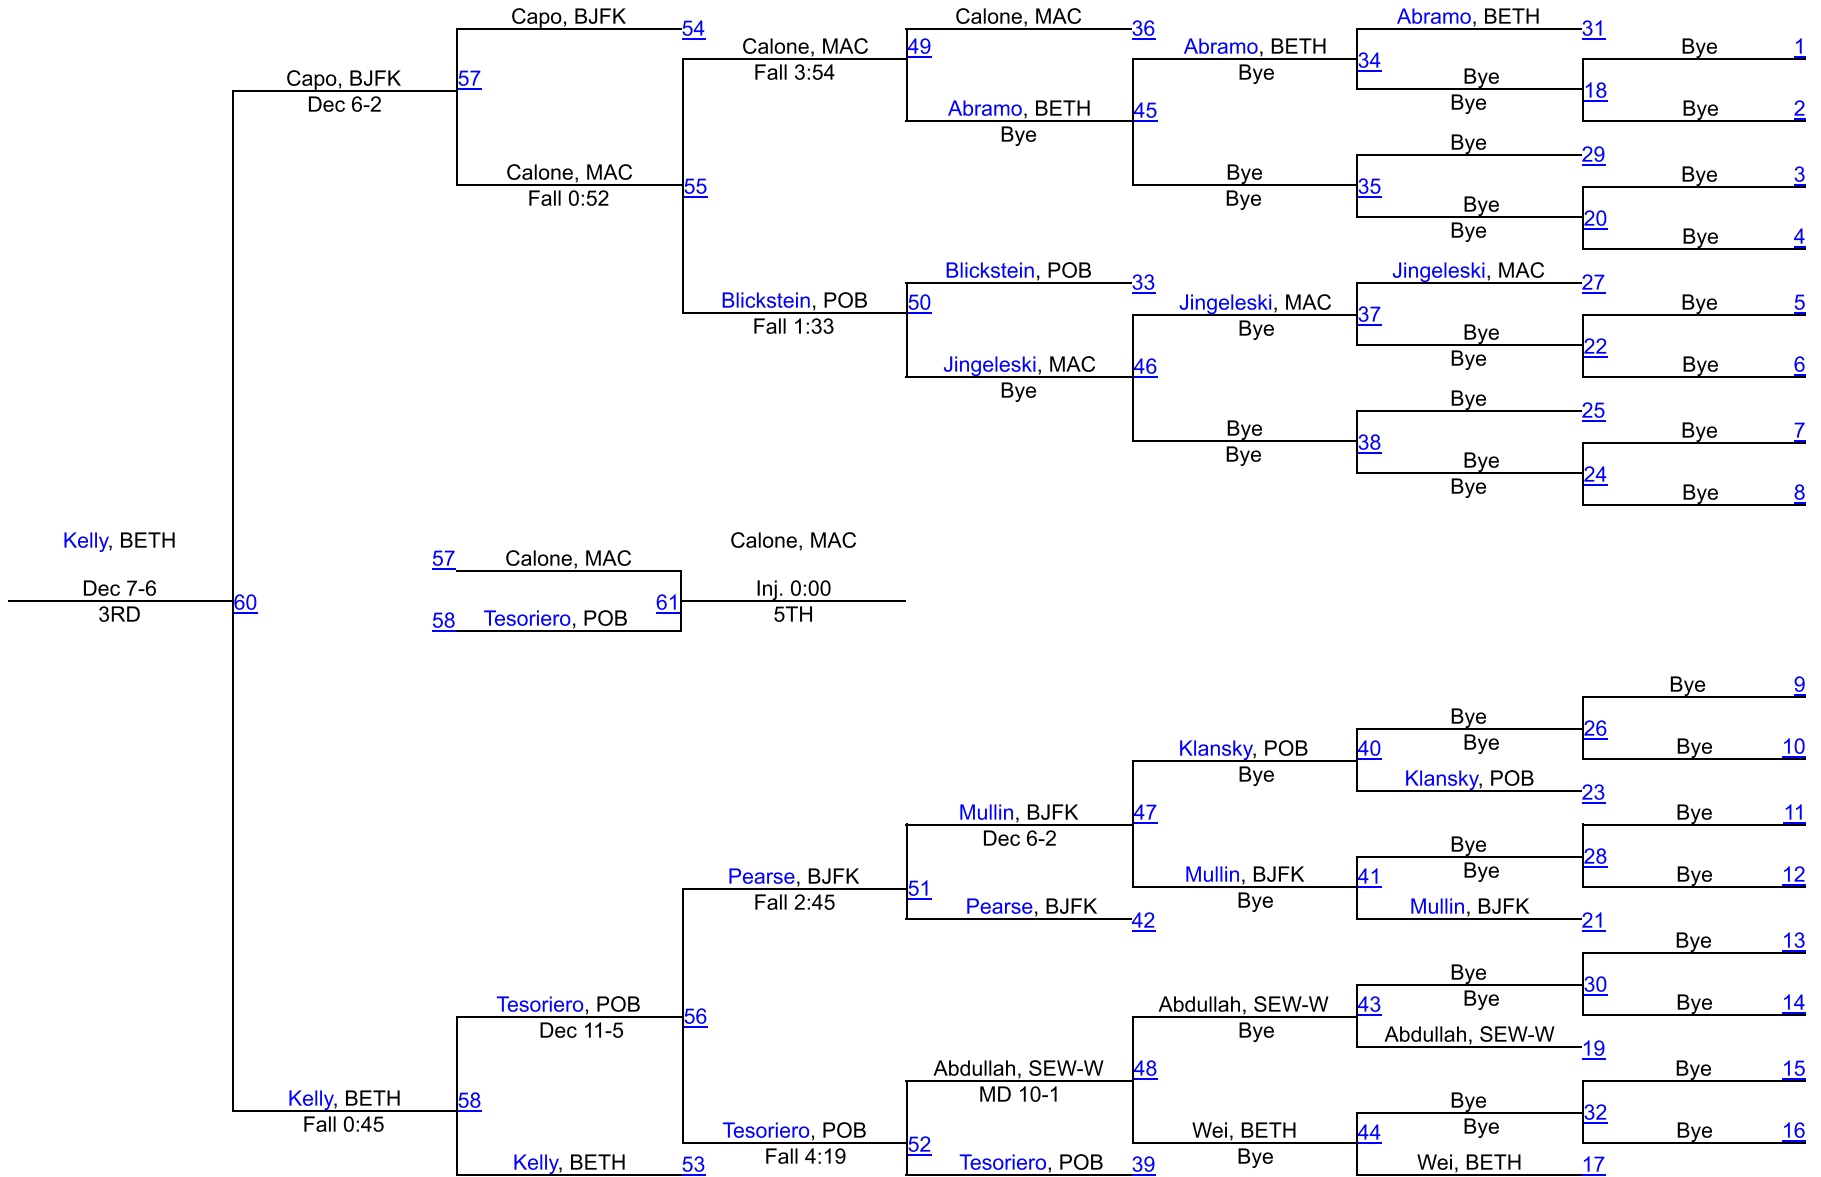

SECTION 8 QUALIFIER #4 AT BELLMORE JFK

SECTION 8 QUALIFIER #4 AT BELLMORE JFK

SECTION 8 QUALIFIER #4 AT BELLMORE JFK

116

SECTION 8 QUALIFIER #4 AT BELLMORE JFK

124

SECTION 8 QUALIFIER #4 AT BELLMORE JFK

SECTION 8 QUALIFIER #4 AT BELLMORE JFK

138

SECTION 8 QUALIFIER #4 AT BELLMORE JFK

145

SECTION 8 QUALIFIER #4 AT BELLMORE JFK

SECTION 8 QUALIFIER #4 AT BELLMORE JFK

160

SECTION 8 QUALIFIER #4 AT BELLMORE JFK

170