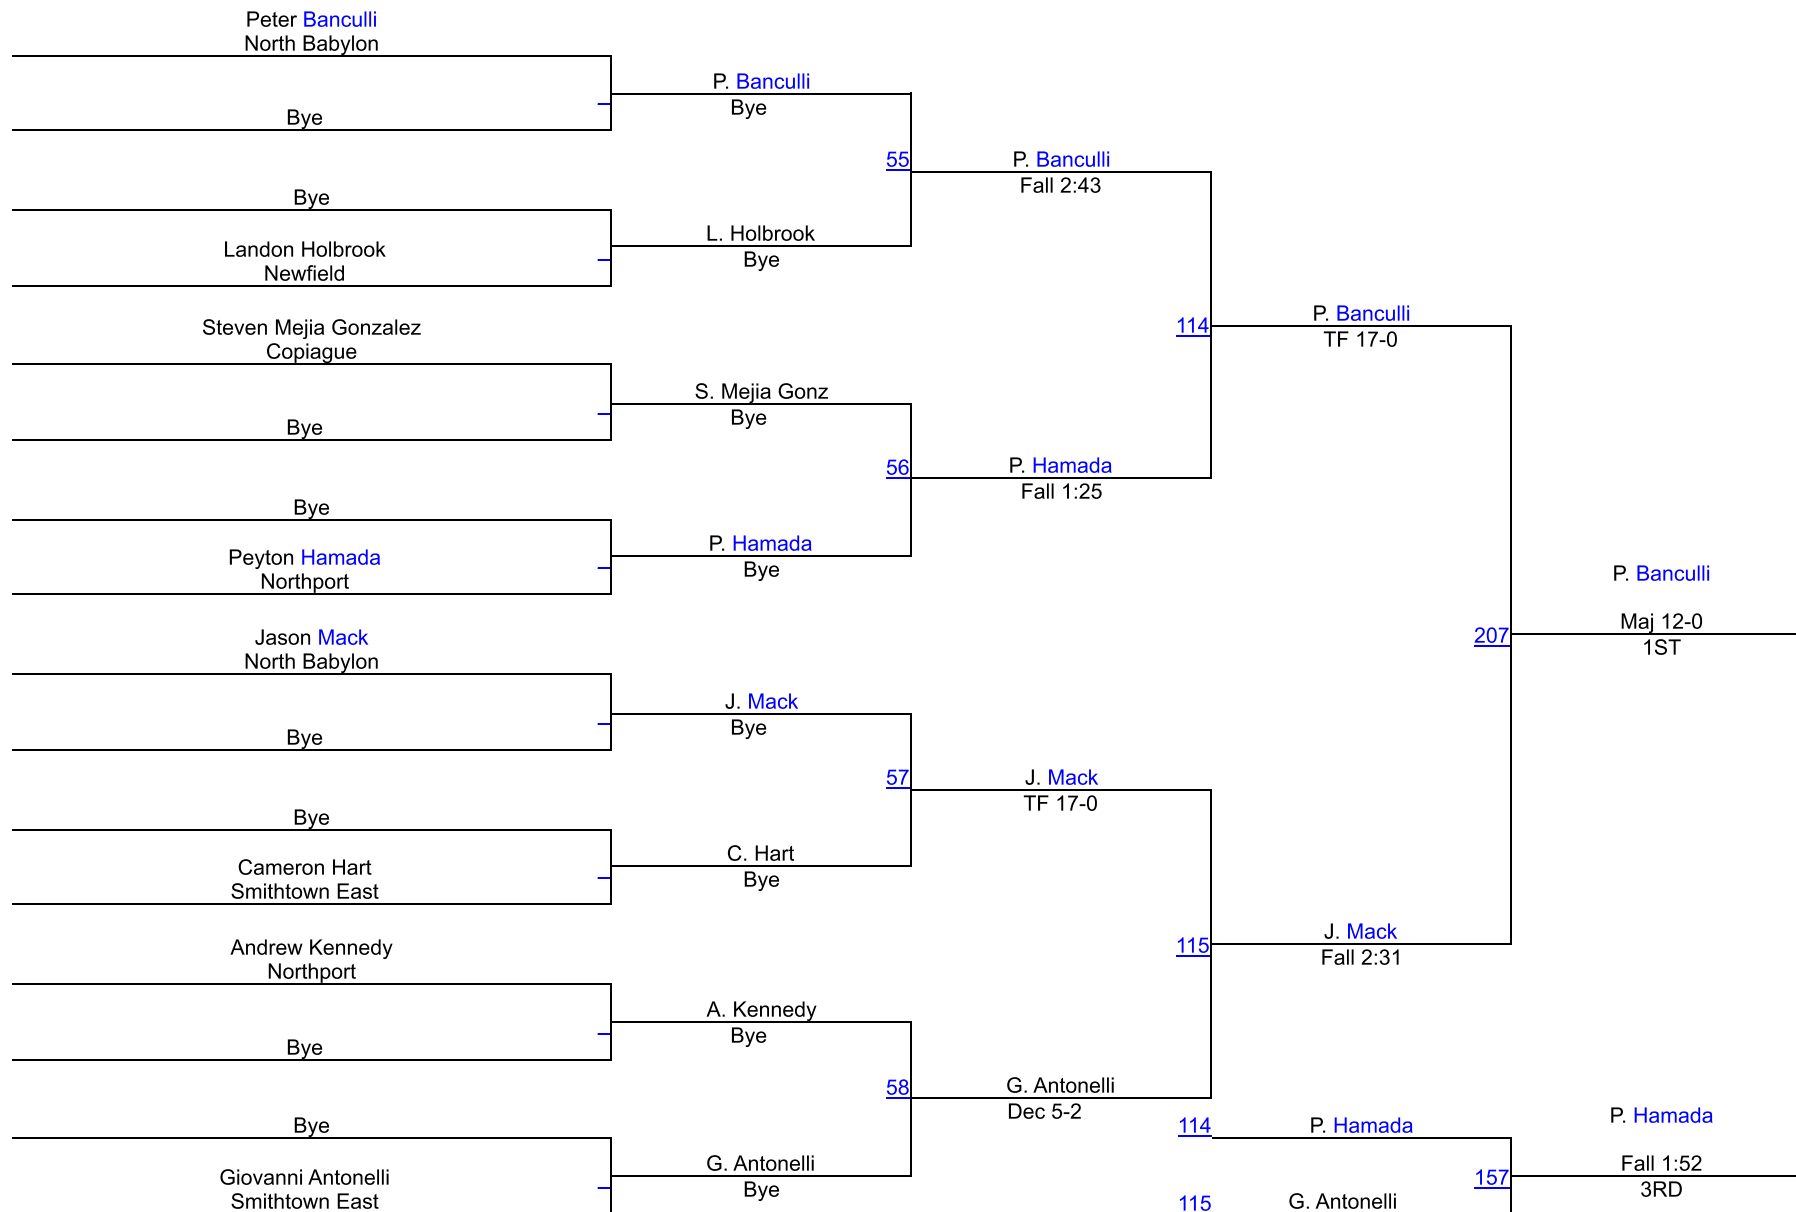

SECTION 11-D1-LEAGUE 3 QUALIFIER

L 3-152