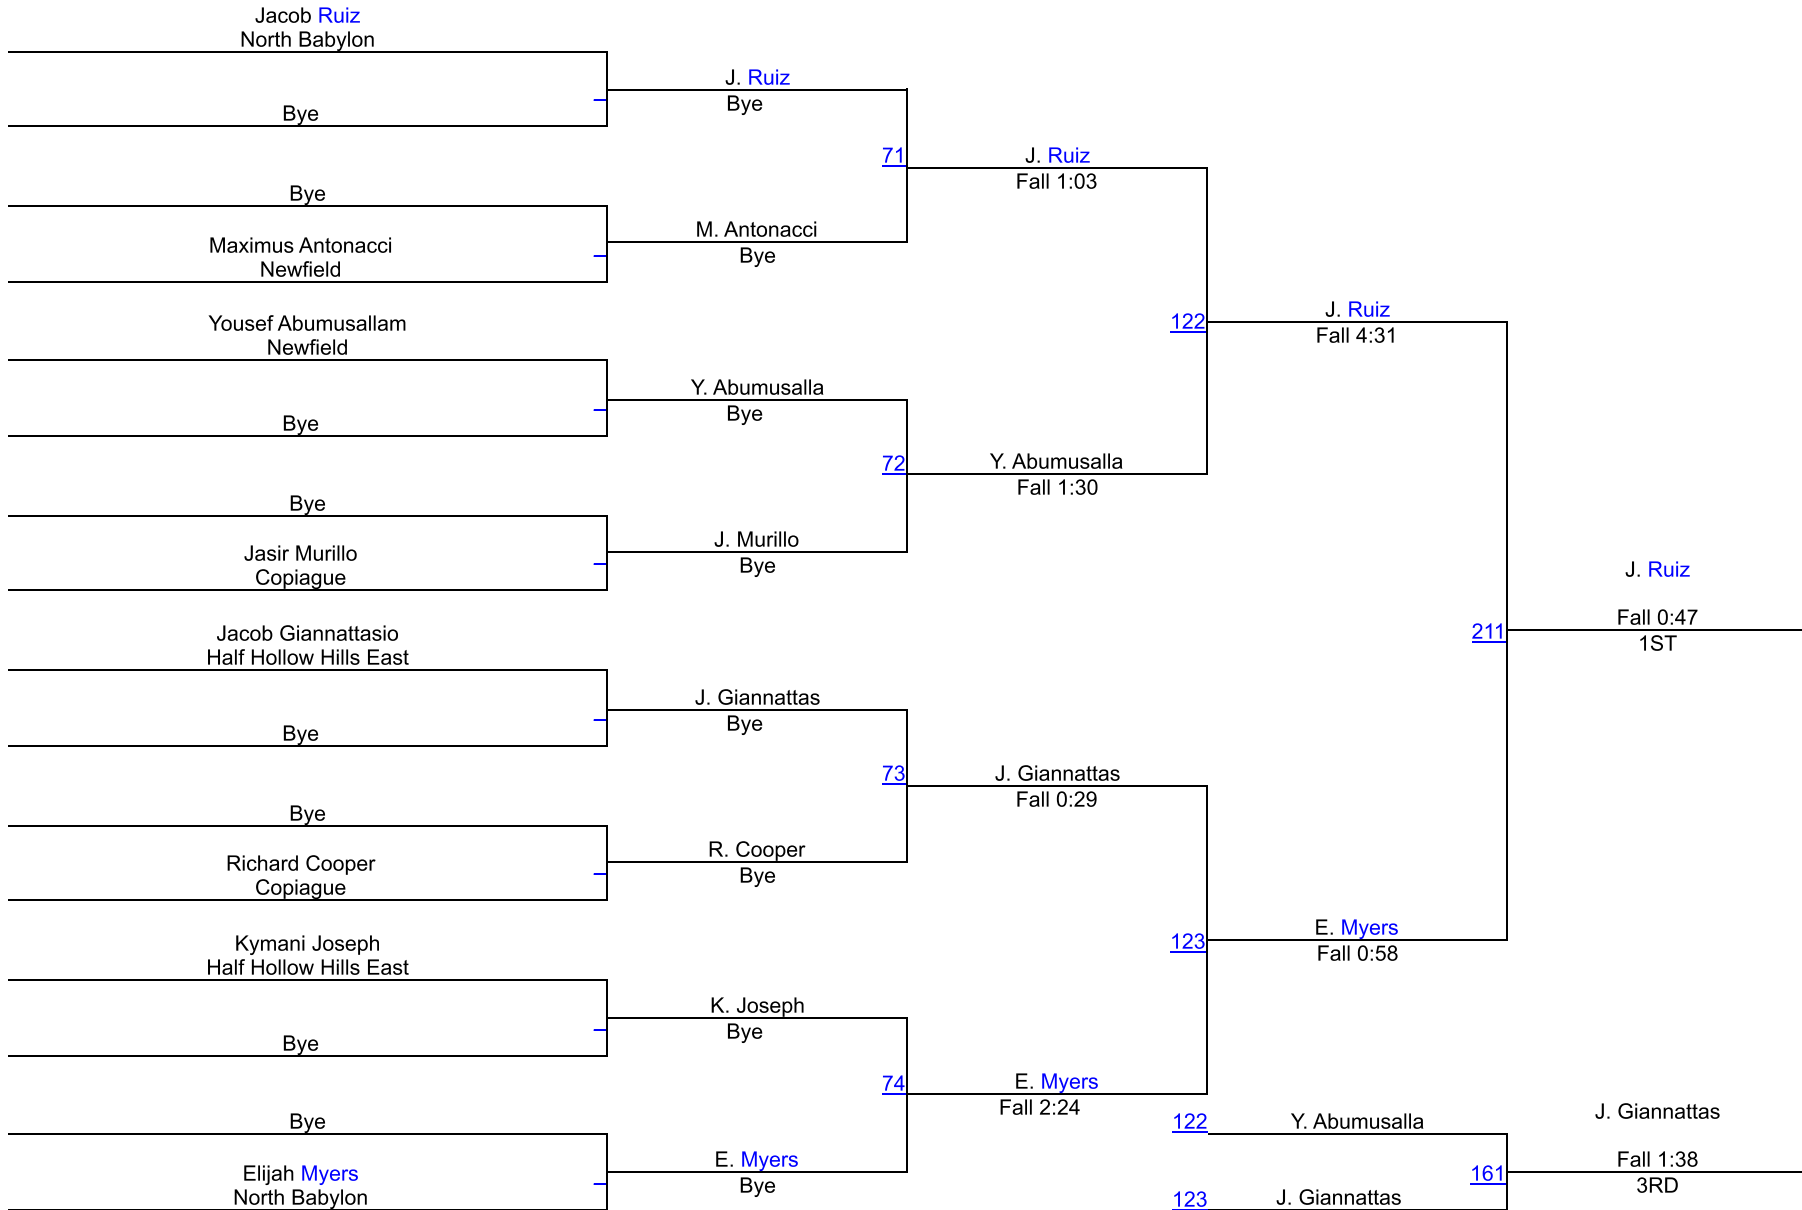

SECTION 11-D1-LEAGUE 3 QUALIFIER

L3-215