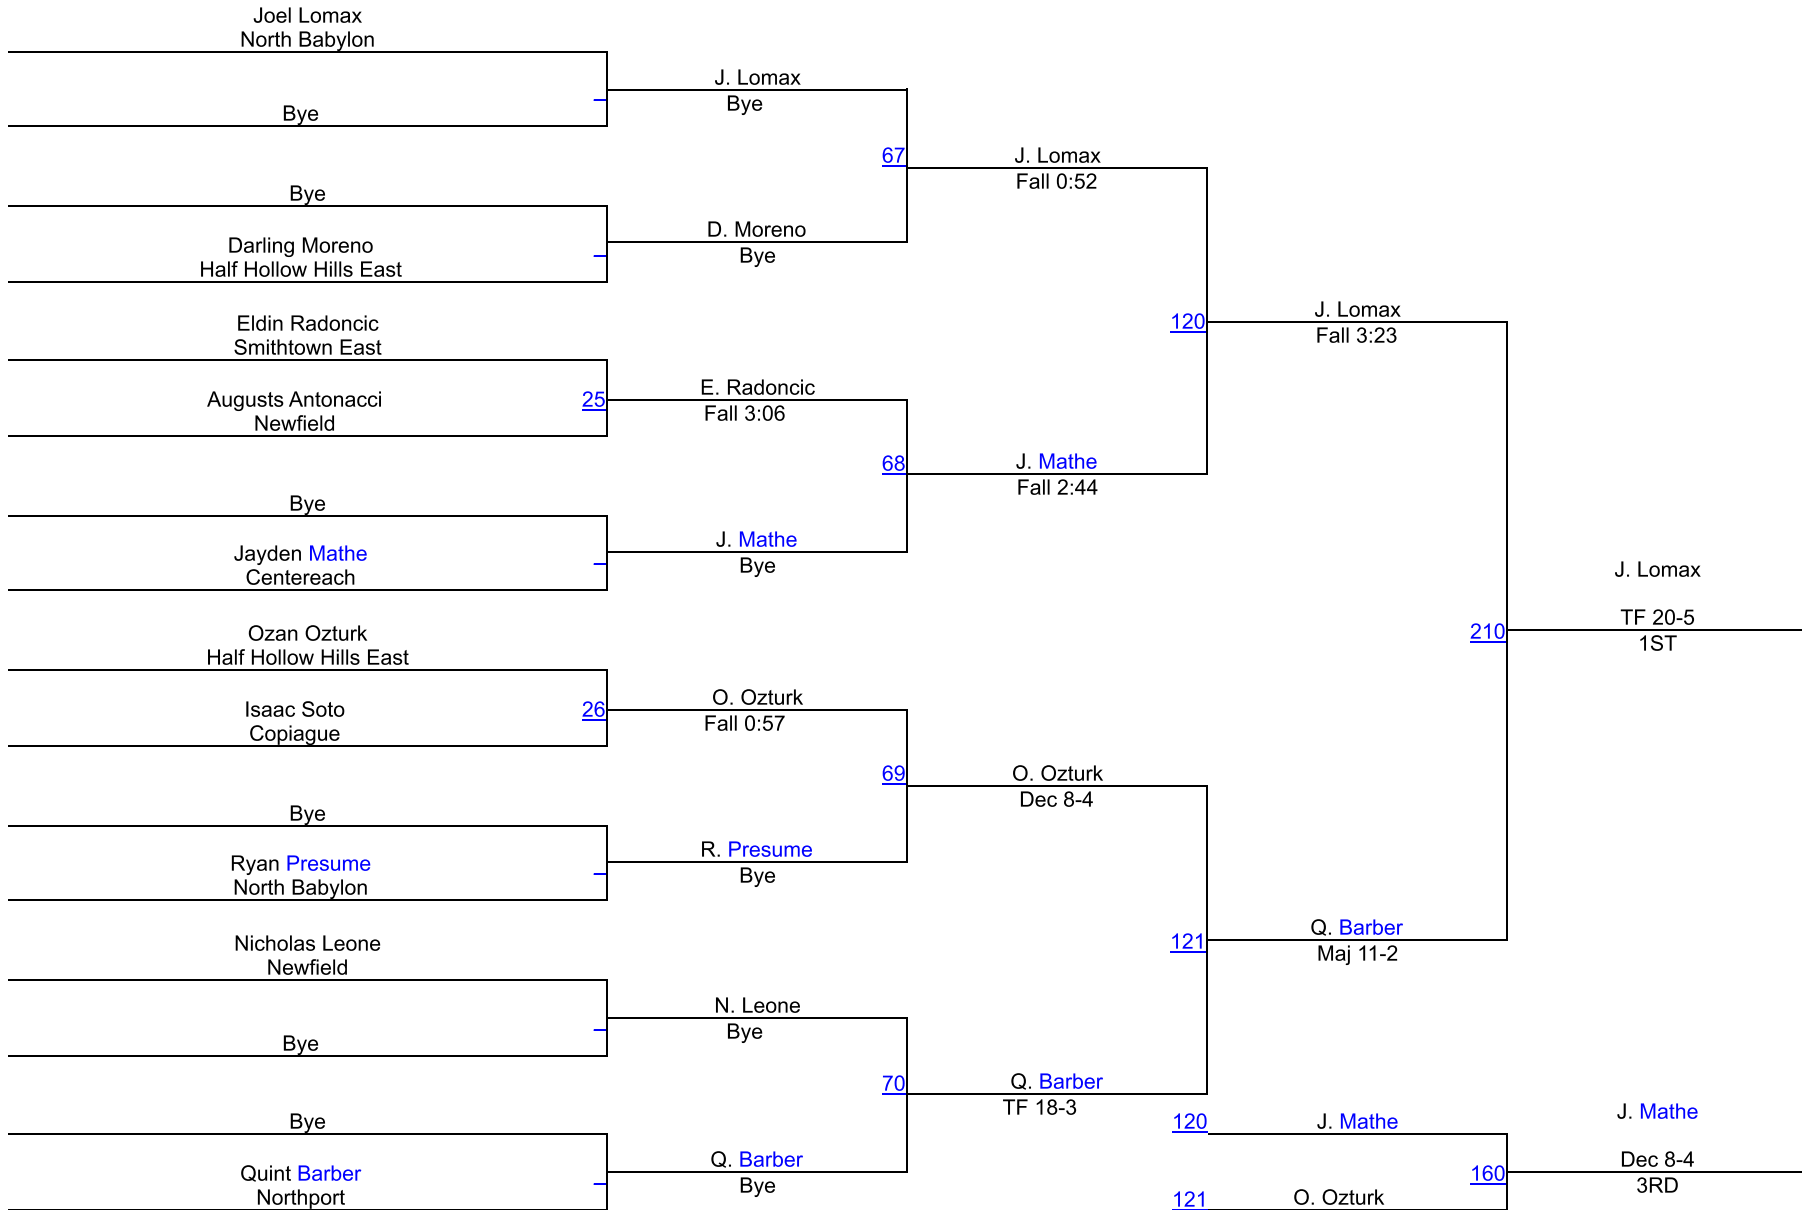

SECTION 11-D1-LEAGUE 3 QUALIFIER

L3-190