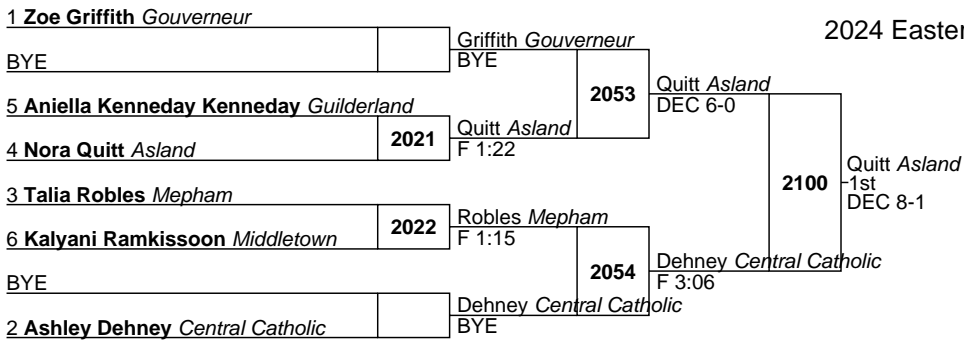

2077

Corcoran East Islip
F 4:00

L2049

Hawrylchak Guilderland

2024 Eastern States Classic

Girls

138

1 **Selina Moore** *Sherburne-earlville*