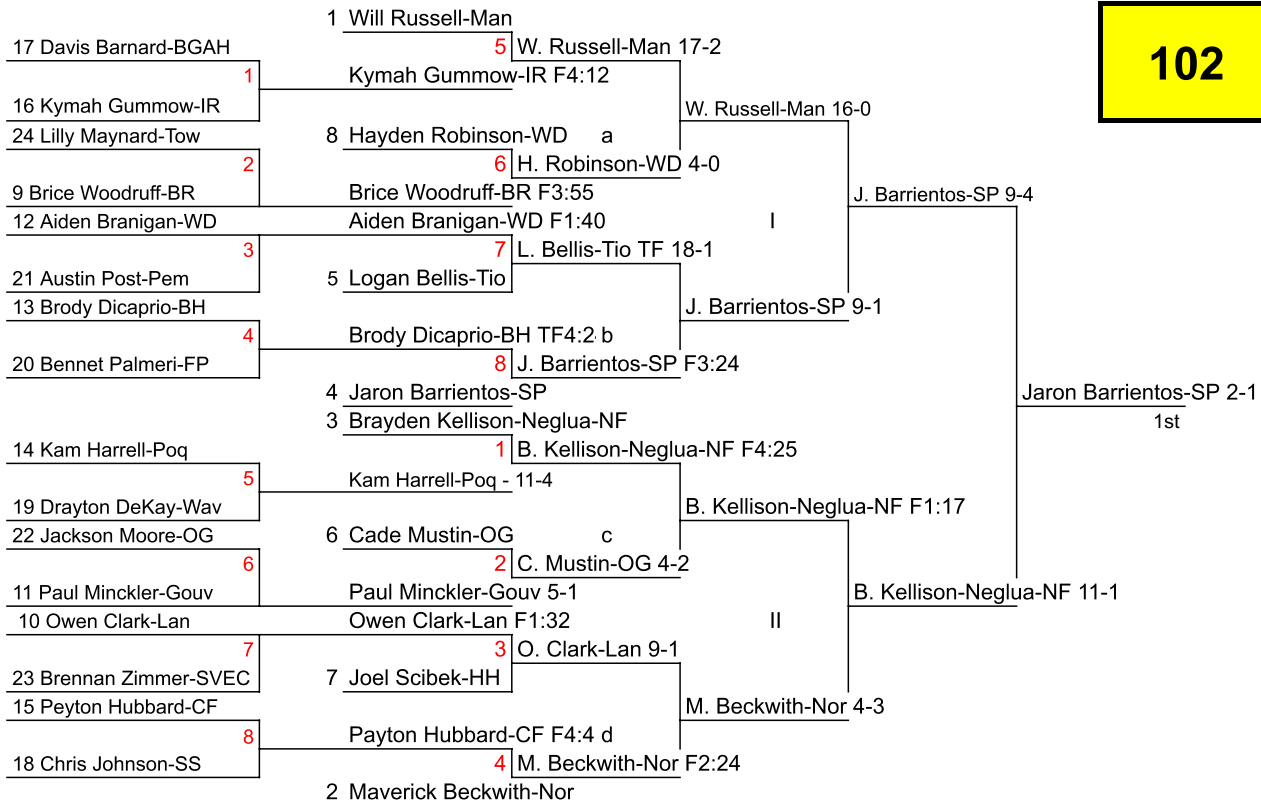

Windsor Christmas Tournament 2022

DAY 1 **DAY 2**

102

DAY 1 **DAY 2**

Windsor Christmas Tournament 2022

DAY 1 **DAY 2**

118

DAY 1 **DAY 2**

Windsor Christmas Tournament 2022

Windsor Christmas Tournament 2022

Windsor Christmas Tournament 2022

Windsor Christmas Tournament 2022

DAY 1 **DAY 2**

152

DAY 1 **DAY 2**

Windsor Christmas Tournament 2022