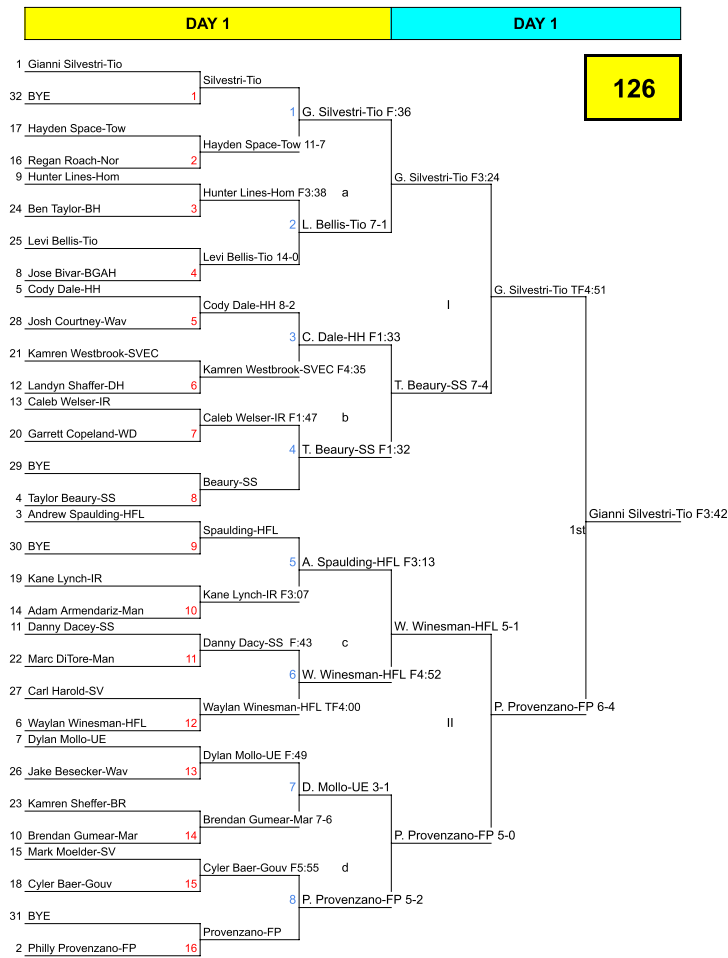

Windsor Christmas Tournament 2022

DAY 1 **DAY 2**

102

DAY 1 **DAY 2**

Windsor Christmas Tournament 2022

DAY 1 **DAY 2**

118

DAY 1 **DAY 2**

Windsor Christmas Tournament 2022

Windsor Christmas Tournament 2022

Windsor Christmas Tournament 2022

Windsor Christmas Tournament 2022

DAY 1 **DAY 2**

152

DAY 1 **DAY 2**

Windsor Christmas Tournament 2022