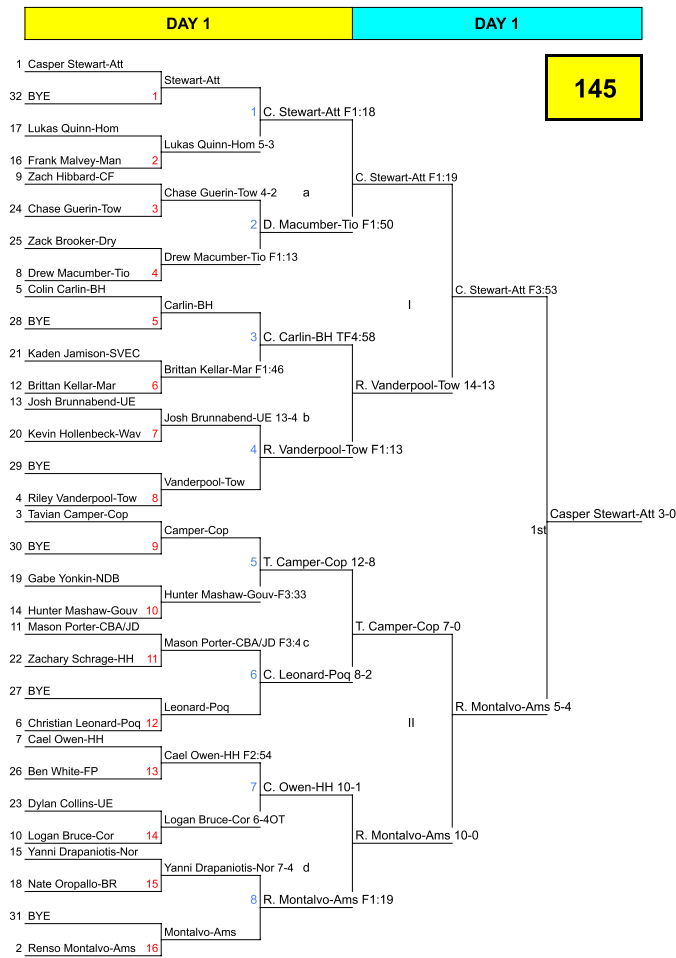

Windsor Christmas Tournament 2022

DAY 1 **DAY 2**

102

DAY 1 **DAY 2**

Windsor Christmas Tournament 2022

DAY 1 **DAY 2**

118

DAY 1 **DAY 2**

Windsor Christmas Tournament 2022

Windsor Christmas Tournament 2022

Windsor Christmas Tournament 2022

Windsor Christmas Tournament 2022

DAY 1 **DAY 2**

152

DAY 1 **DAY 2**

Windsor Christmas Tournament 2022