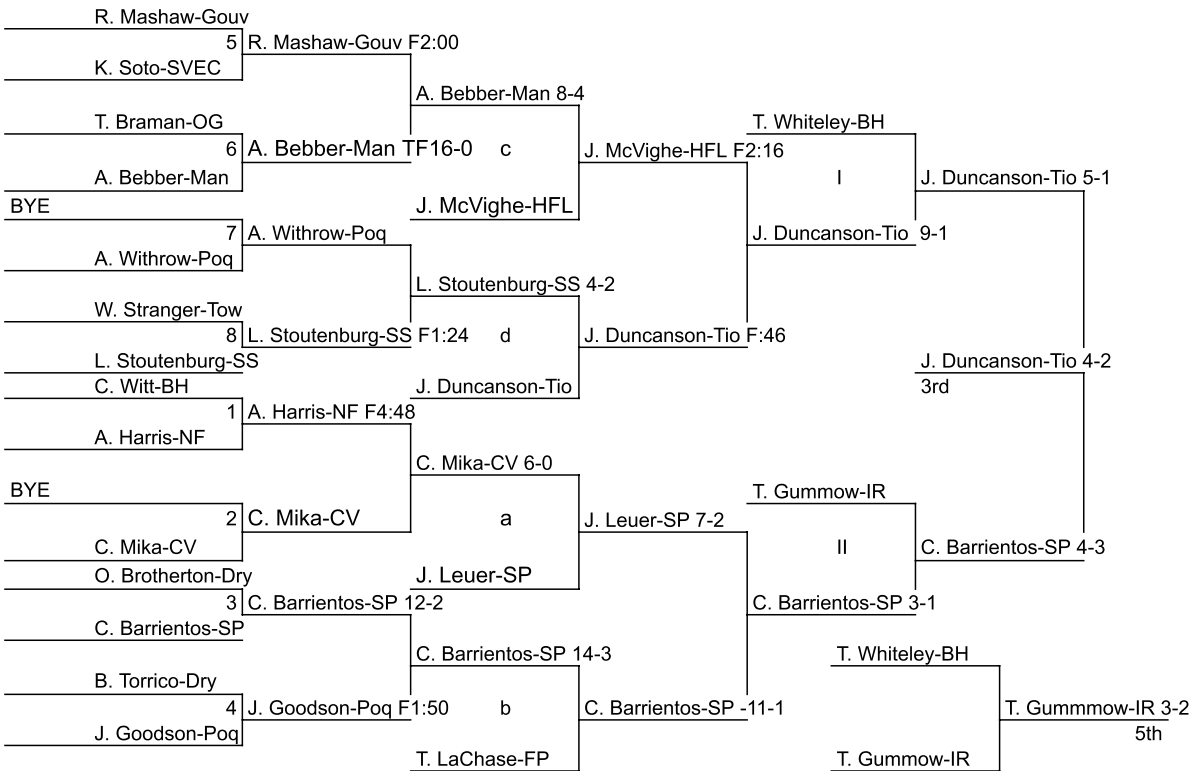

Windsor Christmas Tournament 2022

DAY 1 **DAY 2**

102

DAY 1 **DAY 2**

Windsor Christmas Tournament 2022

DAY 1 **DAY 2**

118

DAY 1 **DAY 2**

Windsor Christmas Tournament 2022

Windsor Christmas Tournament 2022

Windsor Christmas Tournament 2022

Windsor Christmas Tournament 2022

DAY 1 **DAY 2**

152

DAY 1 **DAY 2**

Windsor Christmas Tournament 2022