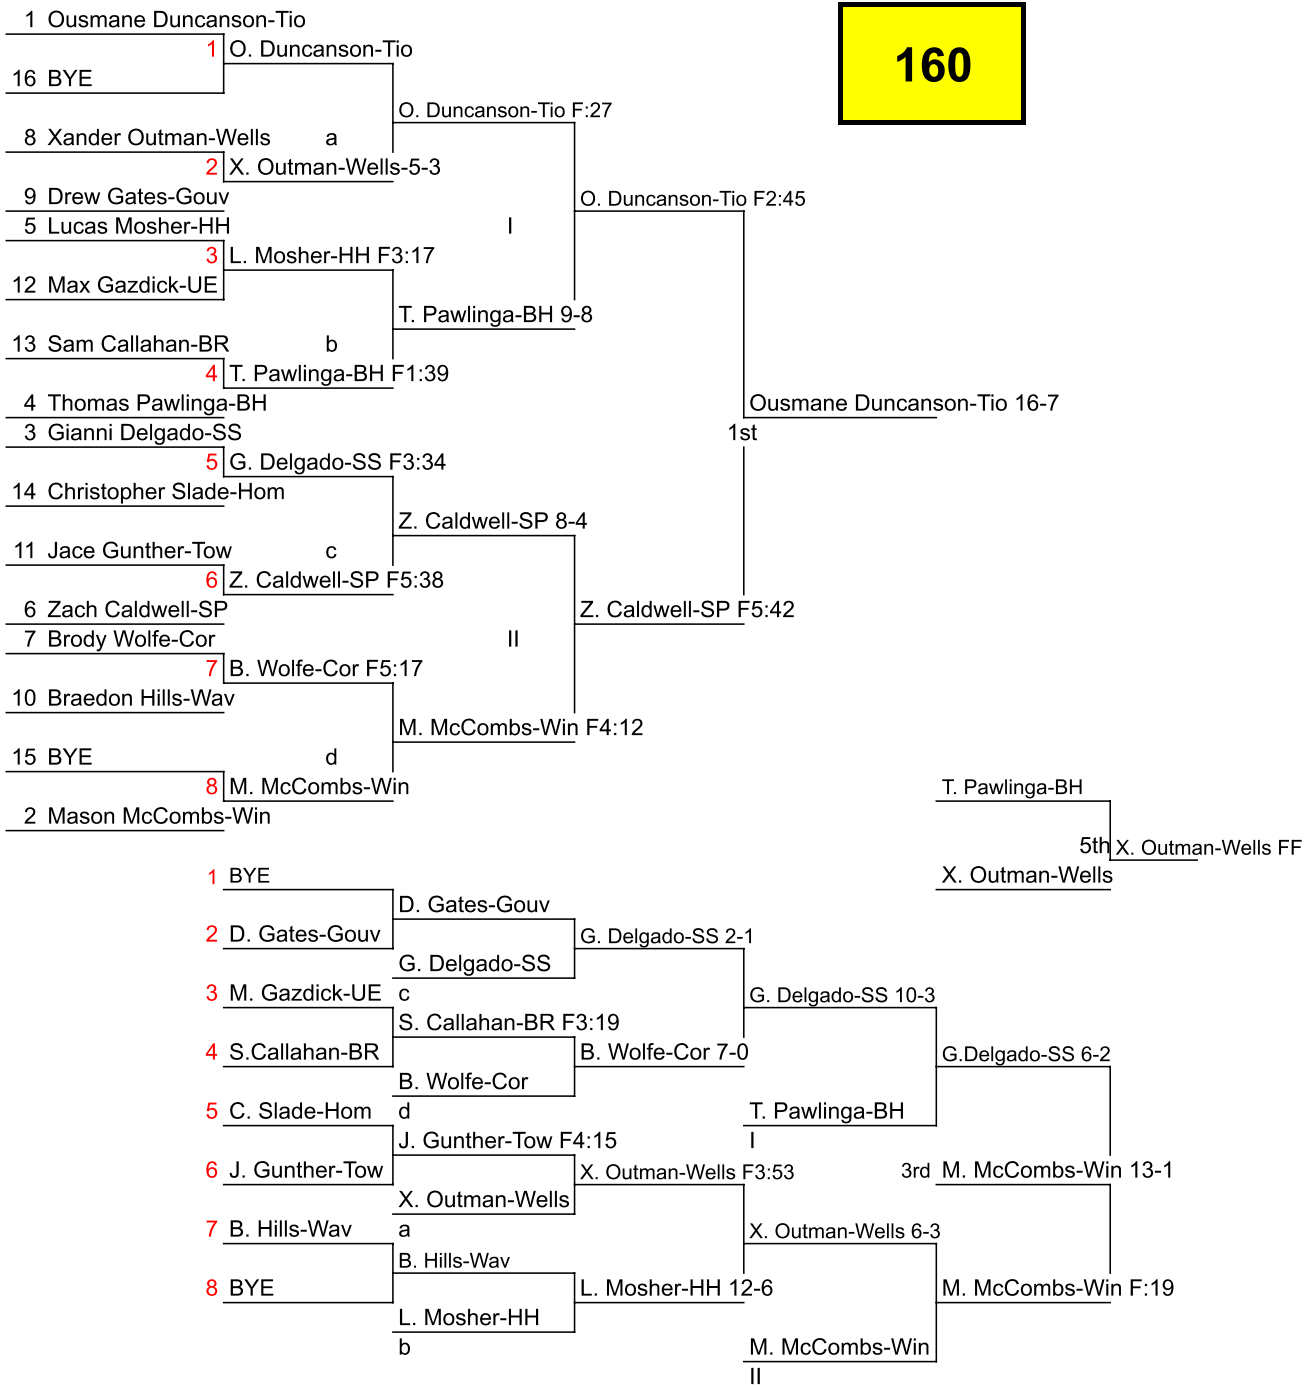

Windsor Christmas Tournament 2022

DAY 1 **DAY 2**

102

DAY 1 **DAY 2**

Windsor Christmas Tournament 2022

DAY 1 **DAY 2**

118

DAY 1 **DAY 2**

Windsor Christmas Tournament 2022

Windsor Christmas Tournament 2022

Windsor Christmas Tournament 2022

Windsor Christmas Tournament 2022

DAY 1 **DAY 2**

152

DAY 1 **DAY 2**

Windsor Christmas Tournament 2022

Windsor Christmas Tournament 2022

Windsor Christmas Tournament 2022

Windsor Christmas Tournament 2022

DAY 1 **DAY 2**

215

DAY 1 **DAY 2**

Windsor Christmas Tournament 2022