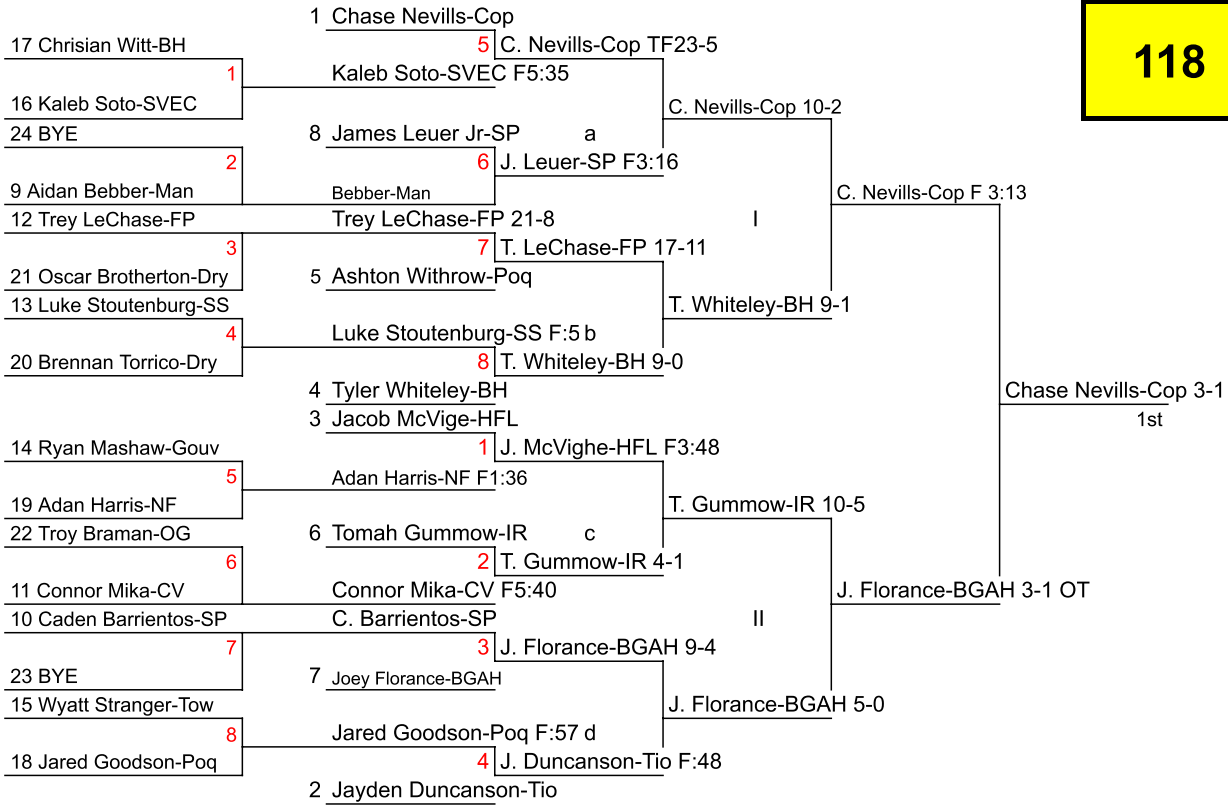

Windsor Christmas Tournament 2022

DAY 1 **DAY 2**

102

DAY 1 **DAY 2**

Windsor Christmas Tournament 2022

DAY 1 **DAY 2**

118

DAY 1 **DAY 2**

Windsor Christmas Tournament 2022

Windsor Christmas Tournament 2022

Windsor Christmas Tournament 2022

Windsor Christmas Tournament 2022

DAY 1 **DAY 2**

152

DAY 1 **DAY 2**

Windsor Christmas Tournament 2022