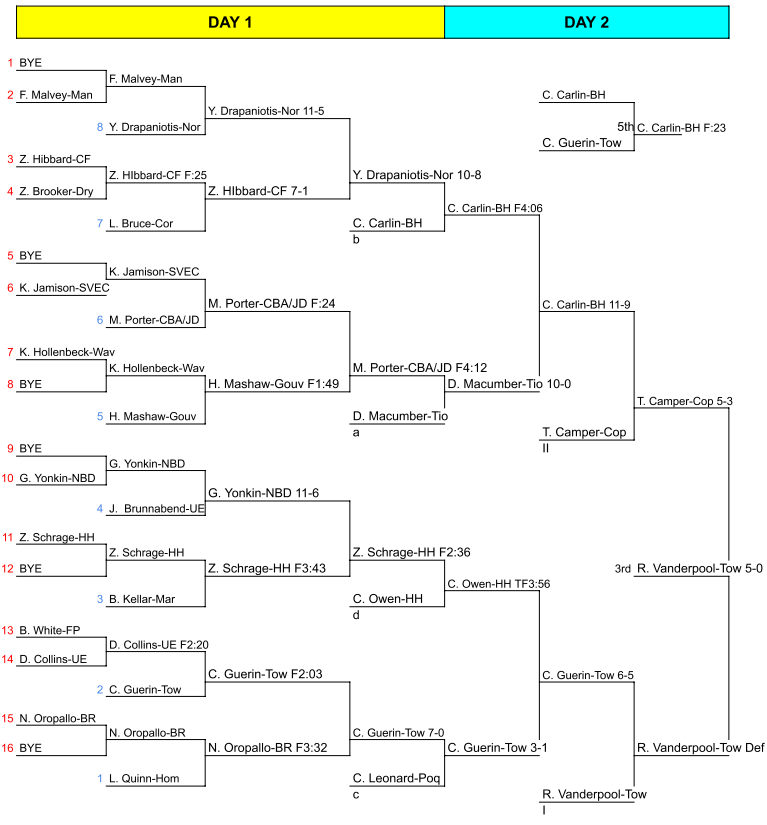

Windsor Christmas Tournament 2022

DAY 1 **DAY 2**

102

DAY 1 **DAY 2**

Windsor Christmas Tournament 2022

DAY 1 **DAY 2**

118

DAY 1 **DAY 2**

Windsor Christmas Tournament 2022

Windsor Christmas Tournament 2022

Windsor Christmas Tournament 2022

Windsor Christmas Tournament 2022

DAY 1 **DAY 2**

152

DAY 1 **DAY 2**

Windsor Christmas Tournament 2022