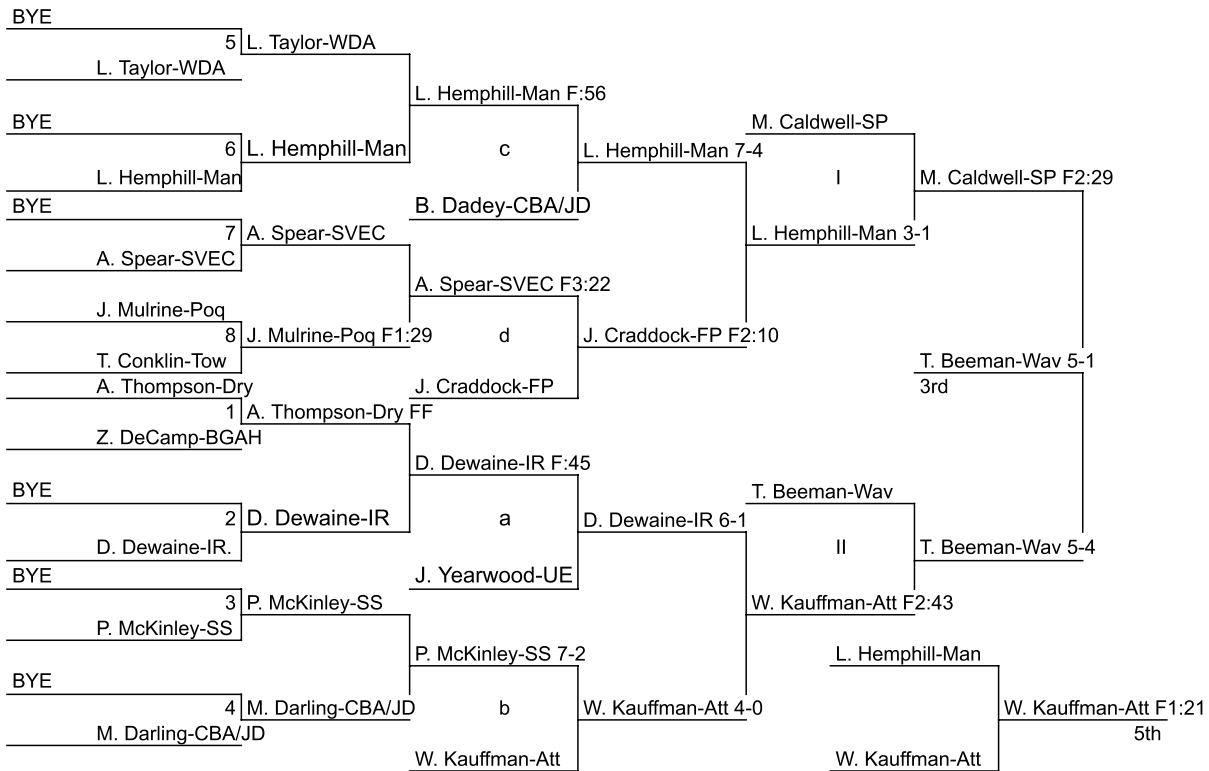

Windsor Christmas Tournament 2022

Windsor Christmas Tournament 2022

Windsor Christmas Tournament 2022

DAY 1 **DAY 2**

215

DAY 1 **DAY 2**

Windsor Christmas Tournament 2022