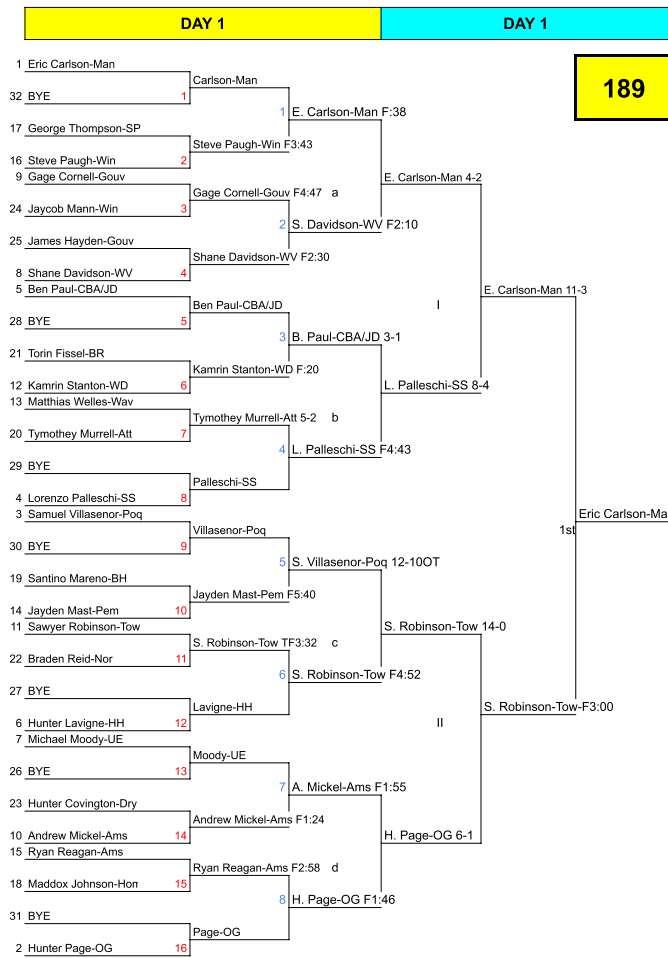

Windsor Christmas Tournament 2022

Windsor Christmas Tournament 2022

Windsor Christmas Tournament 2022

Windsor Christmas Tournament 2022

DAY 1 **DAY 2**

152

DAY 1 **DAY 2**

Windsor Christmas Tournament 2022

Windsor Christmas Tournament 2022

Windsor Christmas Tournament 2022

Windsor Christmas Tournament 2022

DAY 1 **DAY 2**

215

DAY 1 **DAY 2**

Windsor Christmas Tournament 2022