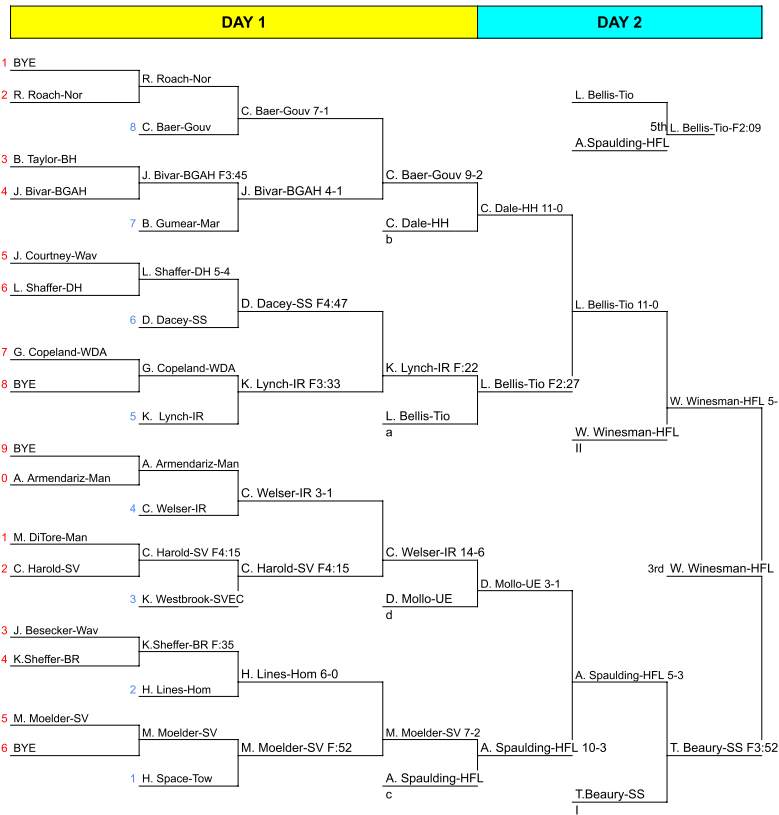

Windsor Christmas Tournament 2022

DAY 1 **DAY 2**

102

DAY 1 **DAY 2**

Windsor Christmas Tournament 2022

DAY 1 **DAY 2**

118

DAY 1 **DAY 2**

Windsor Christmas Tournament 2022

Windsor Christmas Tournament 2022

Windsor Christmas Tournament 2022

Windsor Christmas Tournament 2022

DAY 1 **DAY 2**

152

DAY 1 **DAY 2**

Windsor Christmas Tournament 2022