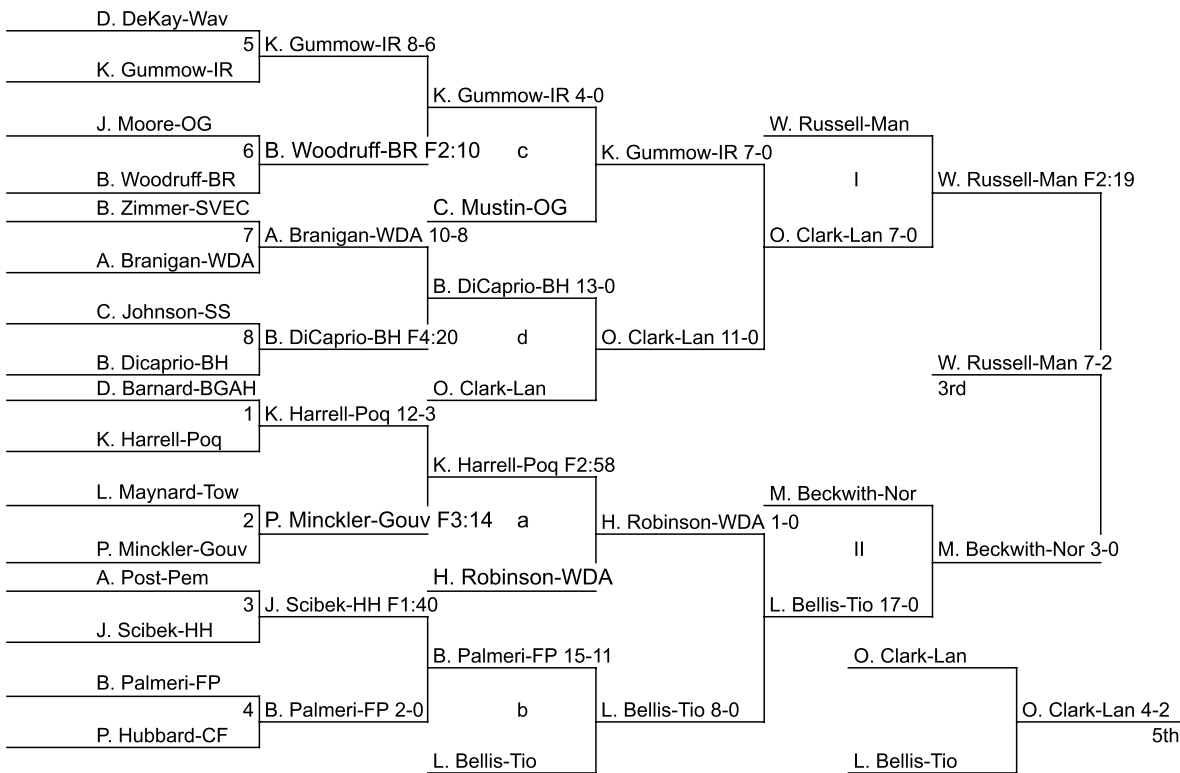

Windsor Christmas Tournament 2022

DAY 1 **DAY 2**

102

DAY 1 **DAY 2**

Windsor Christmas Tournament 2022

DAY 1 **DAY 2**

118

DAY 1 **DAY 2**