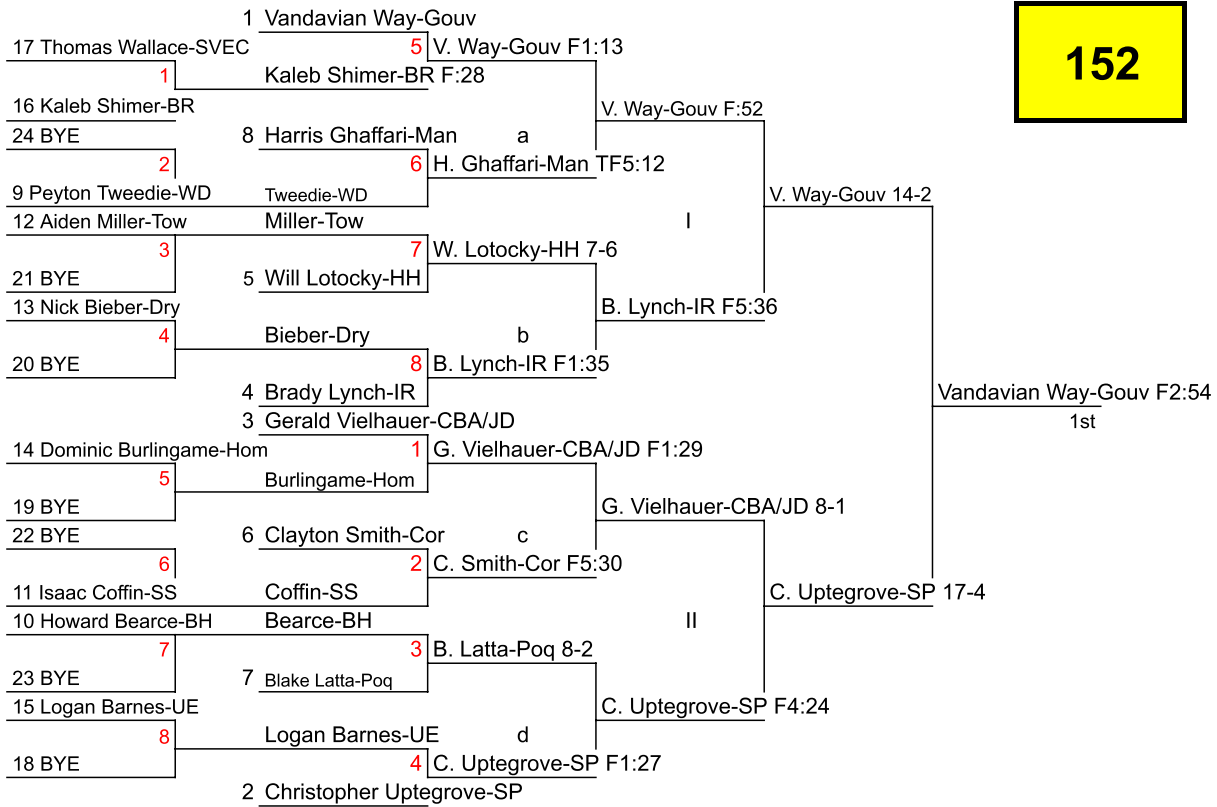

Windsor Christmas Tournament 2022

Windsor Christmas Tournament 2022

Windsor Christmas Tournament 2022

Windsor Christmas Tournament 2022

DAY 1 **DAY 2**

152

DAY 1 **DAY 2**

Windsor Christmas Tournament 2022