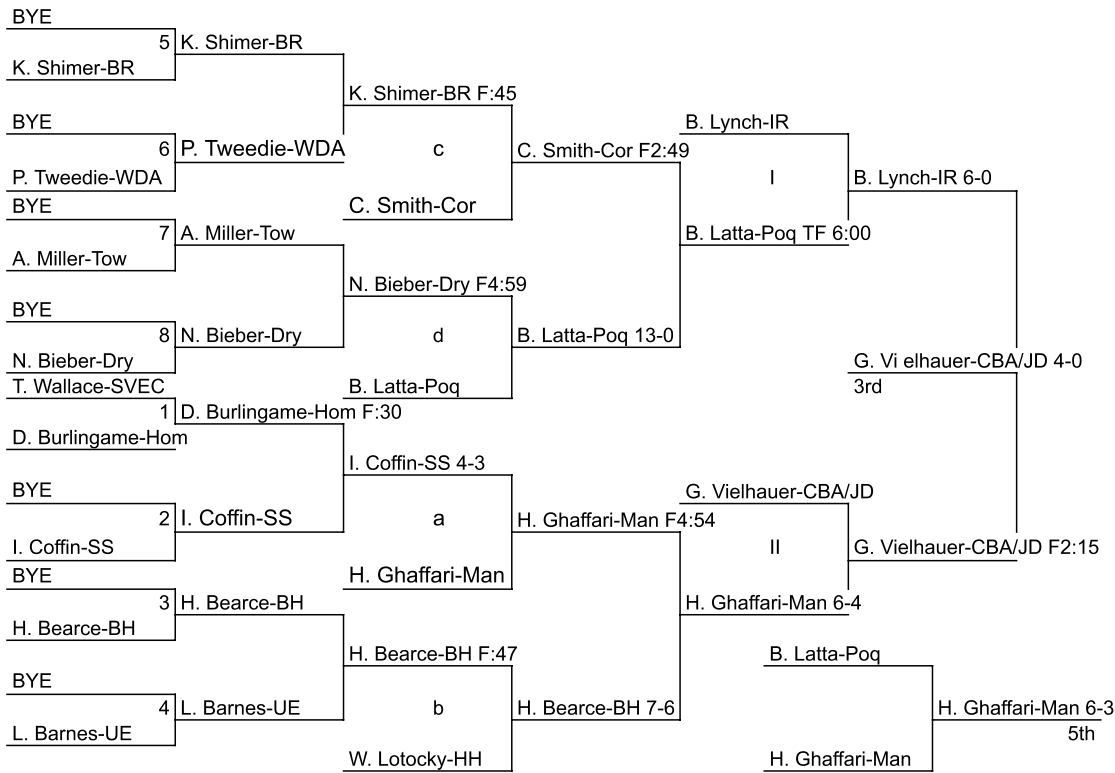

Windsor Christmas Tournament 2022

Windsor Christmas Tournament 2022

Windsor Christmas Tournament 2022

Windsor Christmas Tournament 2022

DAY 1 **DAY 2**

152

DAY 1 **DAY 2**

Windsor Christmas Tournament 2022