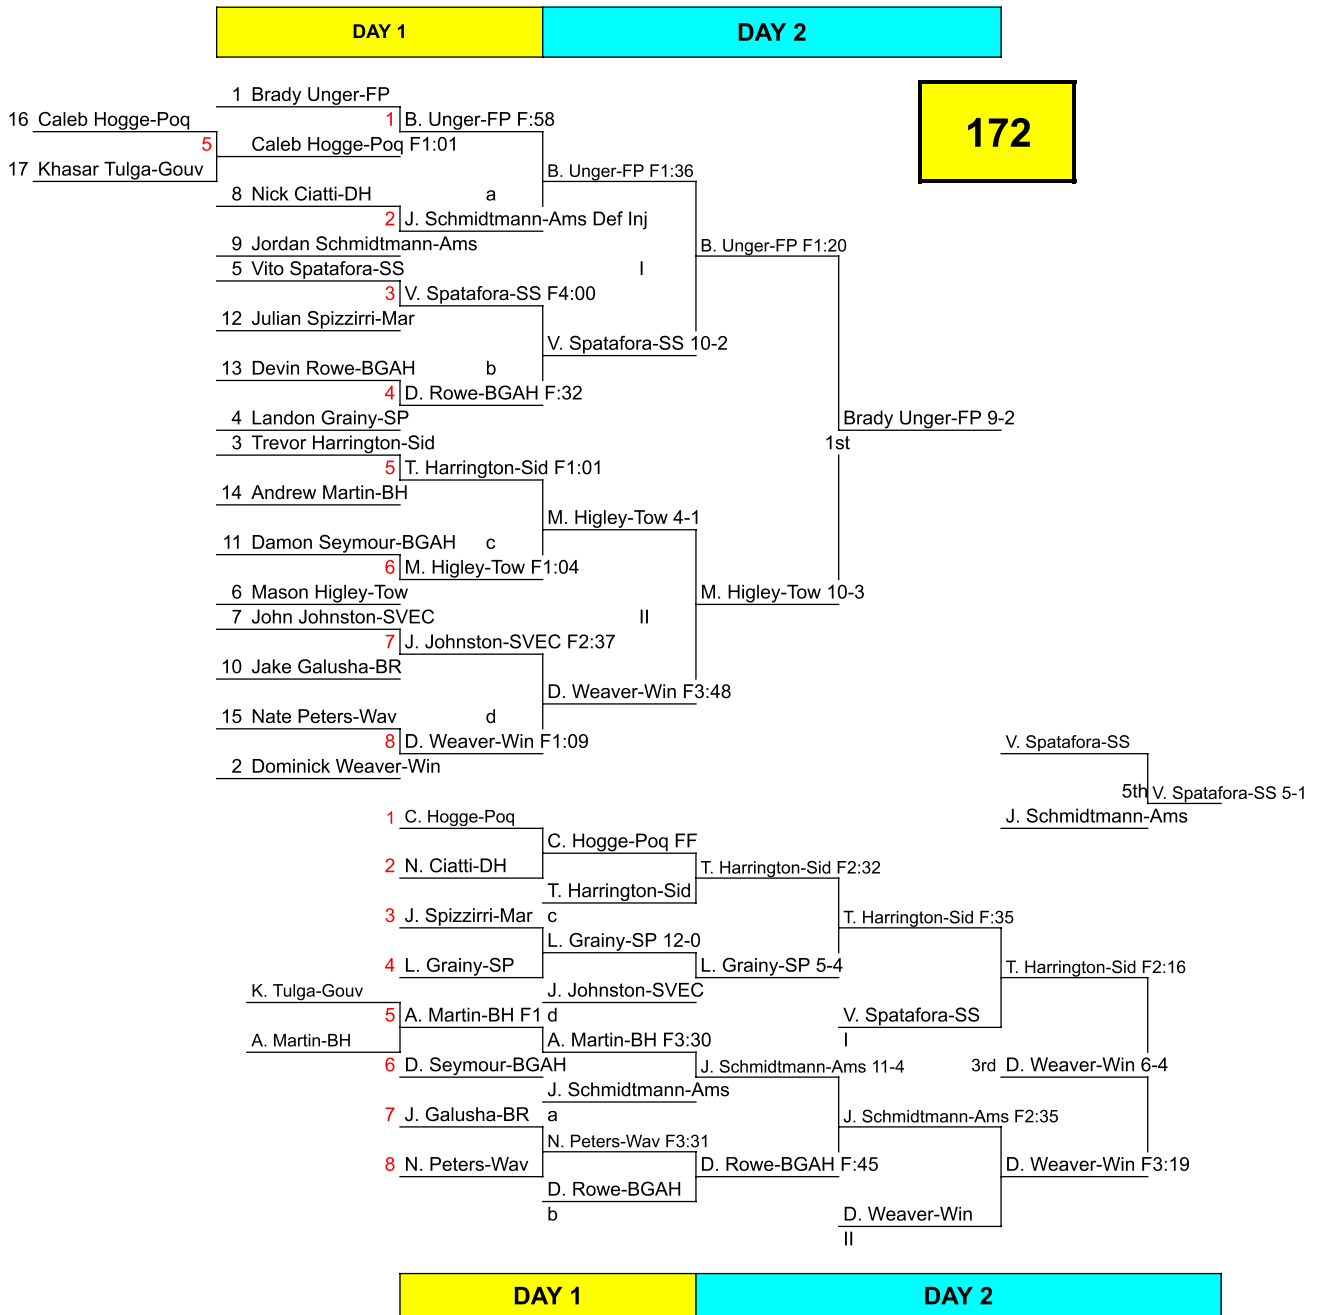

Windsor Christmas Tournament 2022

DAY 1 **DAY 2**

102

DAY 1 **DAY 2**

Windsor Christmas Tournament 2022

DAY 1 **DAY 2**

118

DAY 1 **DAY 2**

Windsor Christmas Tournament 2022

Windsor Christmas Tournament 2022

Windsor Christmas Tournament 2022

Windsor Christmas Tournament 2022

DAY 1 **DAY 2**

152

DAY 1 **DAY 2**

Windsor Christmas Tournament 2022

Windsor Christmas Tournament 2022

Windsor Christmas Tournament 2022

Windsor Christmas Tournament 2022

DAY 1 **DAY 2**

215

DAY 1 **DAY 2**

Windsor Christmas Tournament 2022