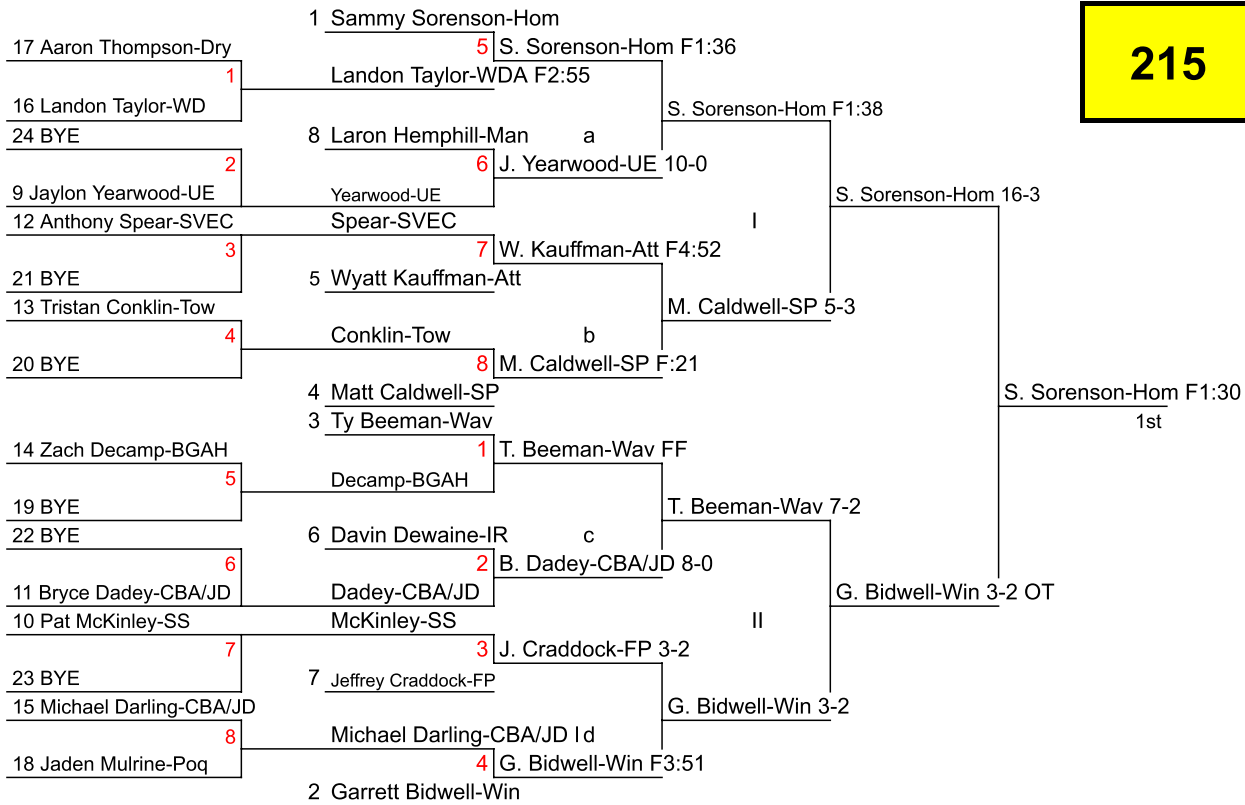

Windsor Christmas Tournament 2022

Windsor Christmas Tournament 2022

Windsor Christmas Tournament 2022

DAY 1 **DAY 2**

215

DAY 1 **DAY 2**

Windsor Christmas Tournament 2022