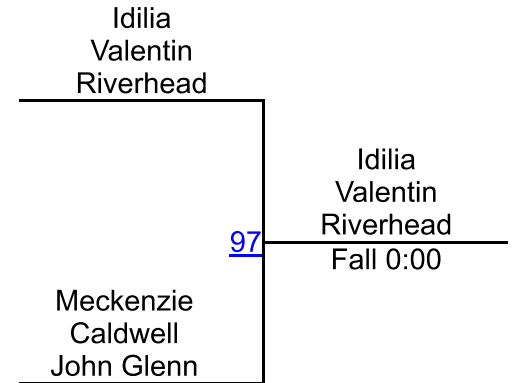

N. Panteleon (Bayshore)
4TH

Queen of the Mat

Girls 285

Round 1

Round 2

Round 3

1ST

2ND