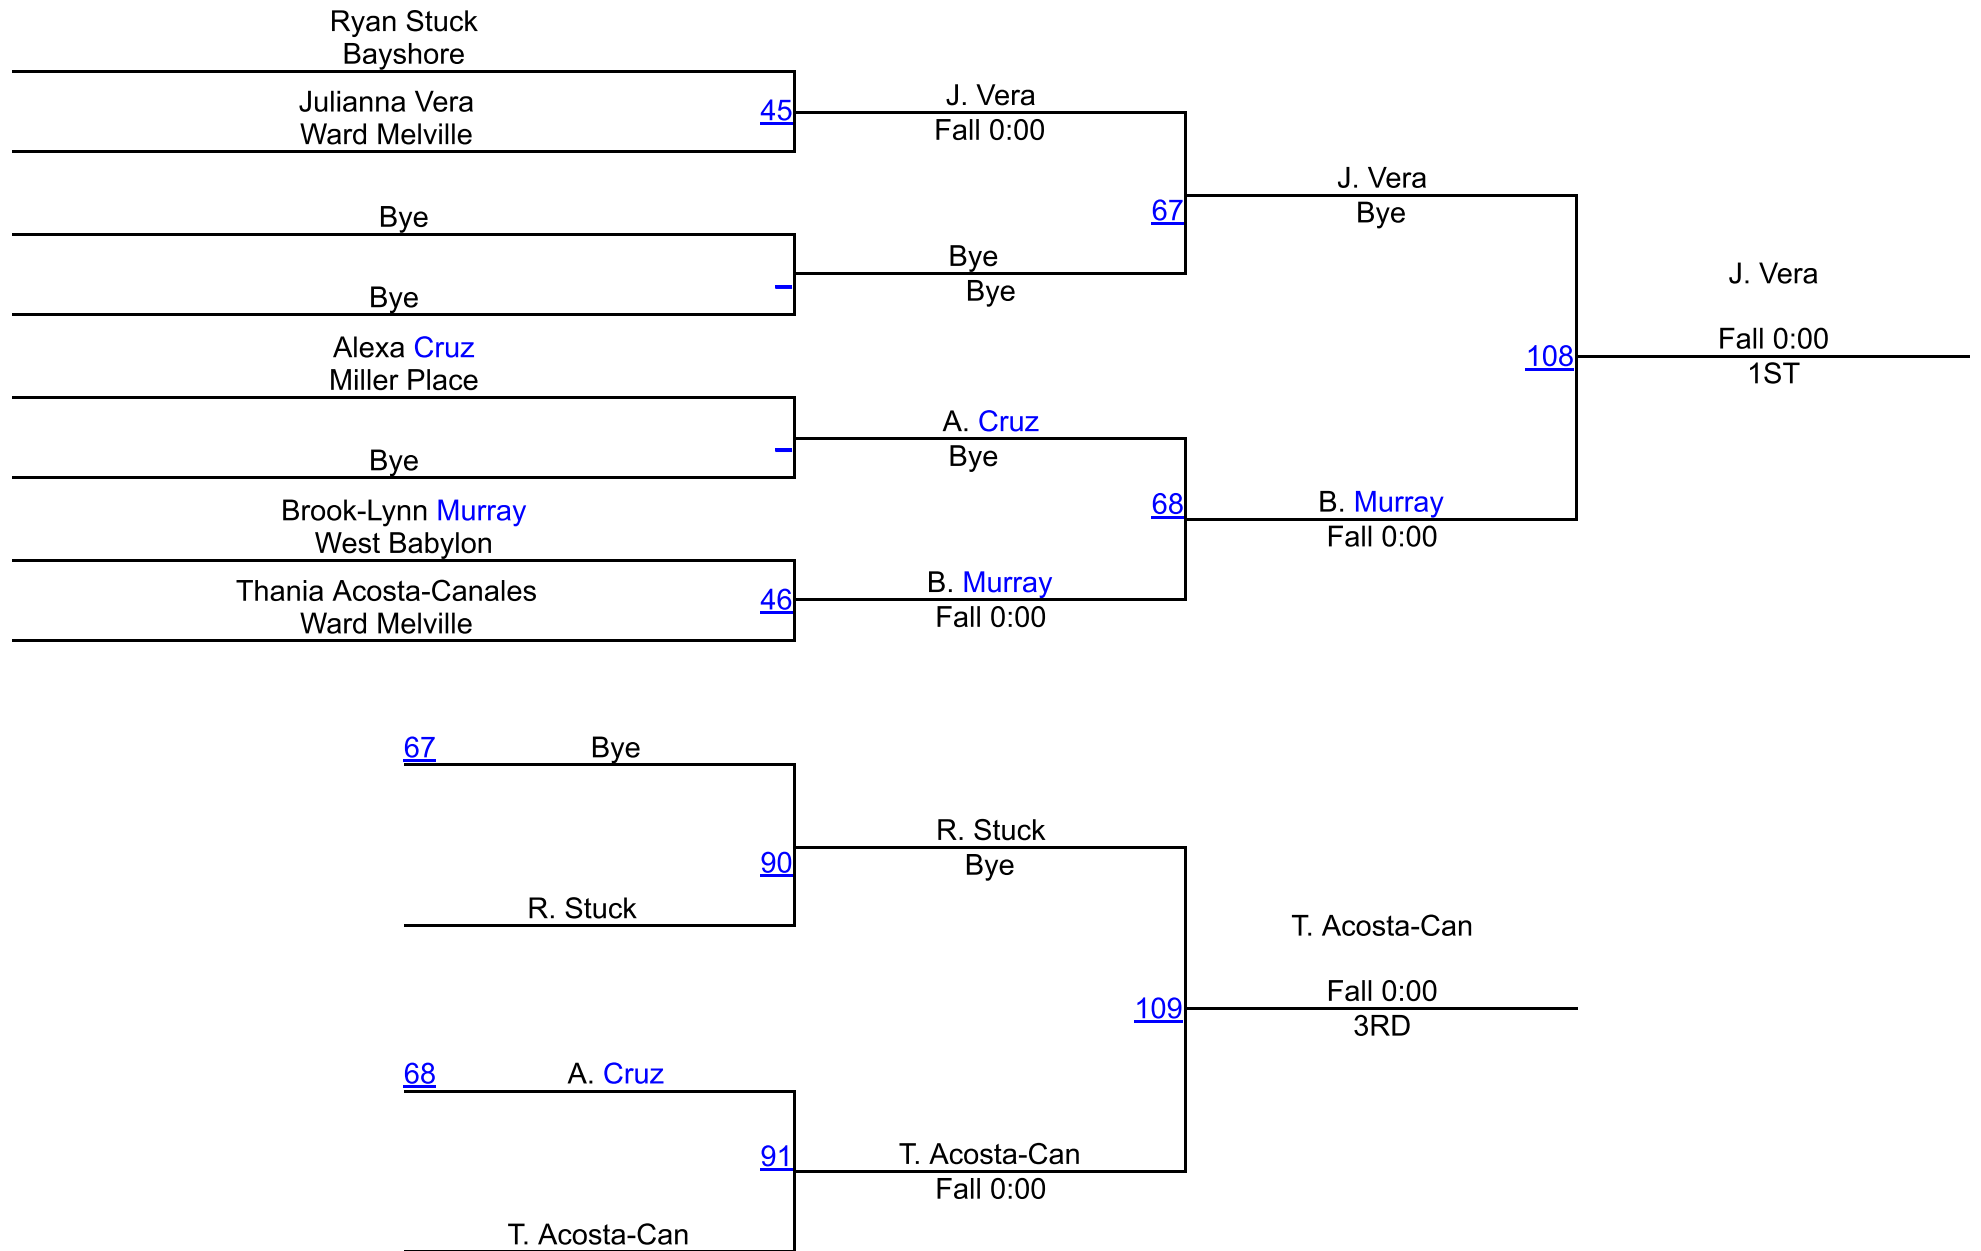

4TH

Queen of the Mat

Girls 152

Queen of the Mat

Girls 160

Queen of the Mat

Girls 172

Round 1