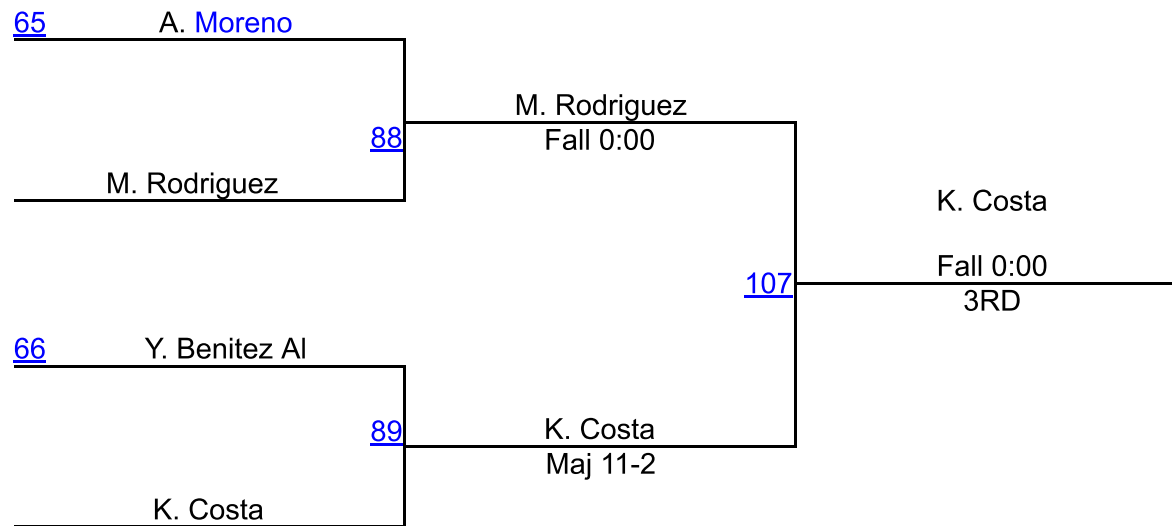

Queen of the Mat

Girls 152