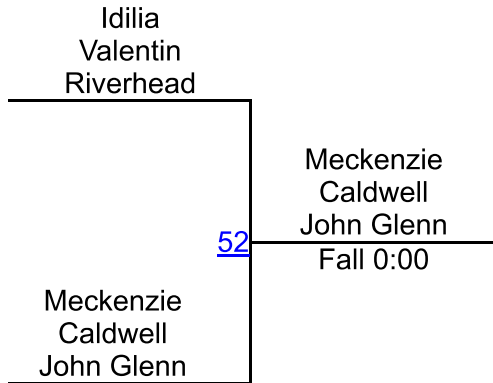

Queen of the Mat

Girls 285

Round 1