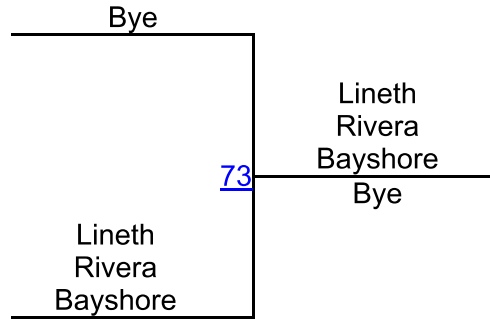

3RD

J. McGee (Ward Melville)

4TH

Queen of the Mat

Girls 189

Round 1

Round 2

Round 3

L. Rivera (Bayshore)
1ST

Bye
2ND

Queen of the Mat

Girls 215

Round 1

Round 2

Round 3

WRESTLERS