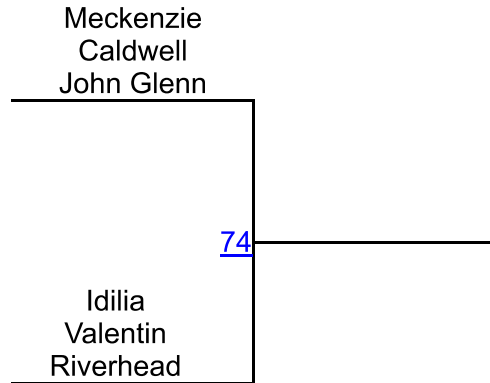

N. Panteleon (Bayshore)
4TH

Queen of the Mat

Girls 285

Round 1

Round 2

Round 3

1ST

2ND