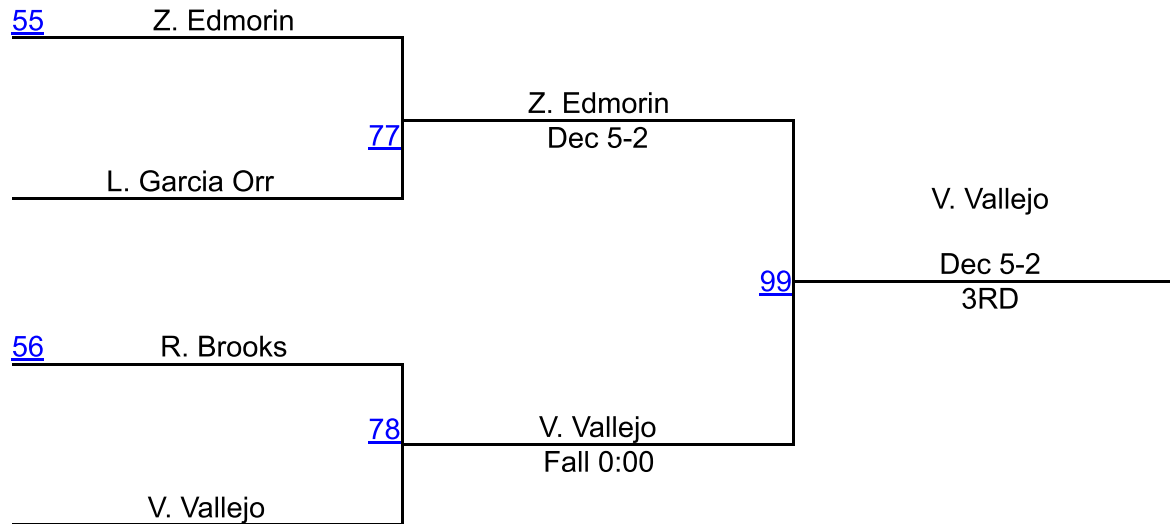

2ND

I. Morales (Riverhead)

3RD

A. Flores (John Glenn)

4TH

Queen of the Mat

Girls 110

Queen of the Mat