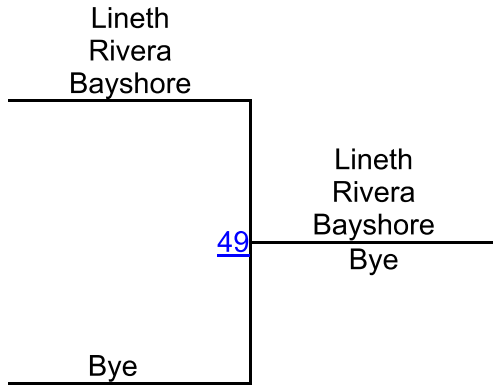

3RD

J. McGee (Ward Melville)

4TH

Queen of the Mat

Girls 189

Round 1

Round 2

Round 3

L. Rivera (Bayshore)
1ST

Bye
2ND

Queen of the Mat

Girls 215

Round 1

Round 2

Round 3

WRESTLERS