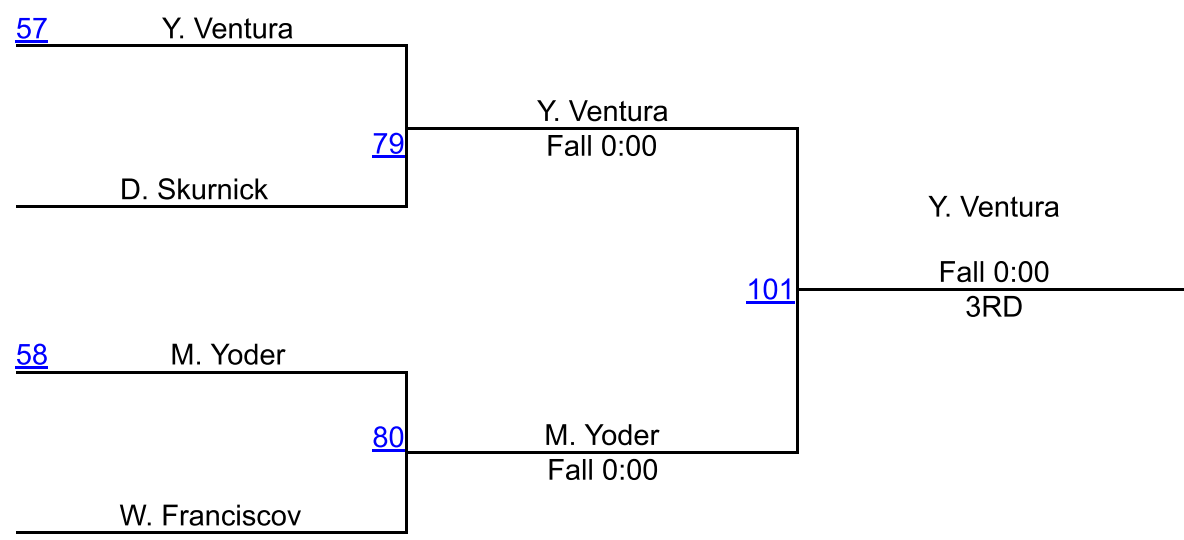

Queen of the Mat

Girls 118