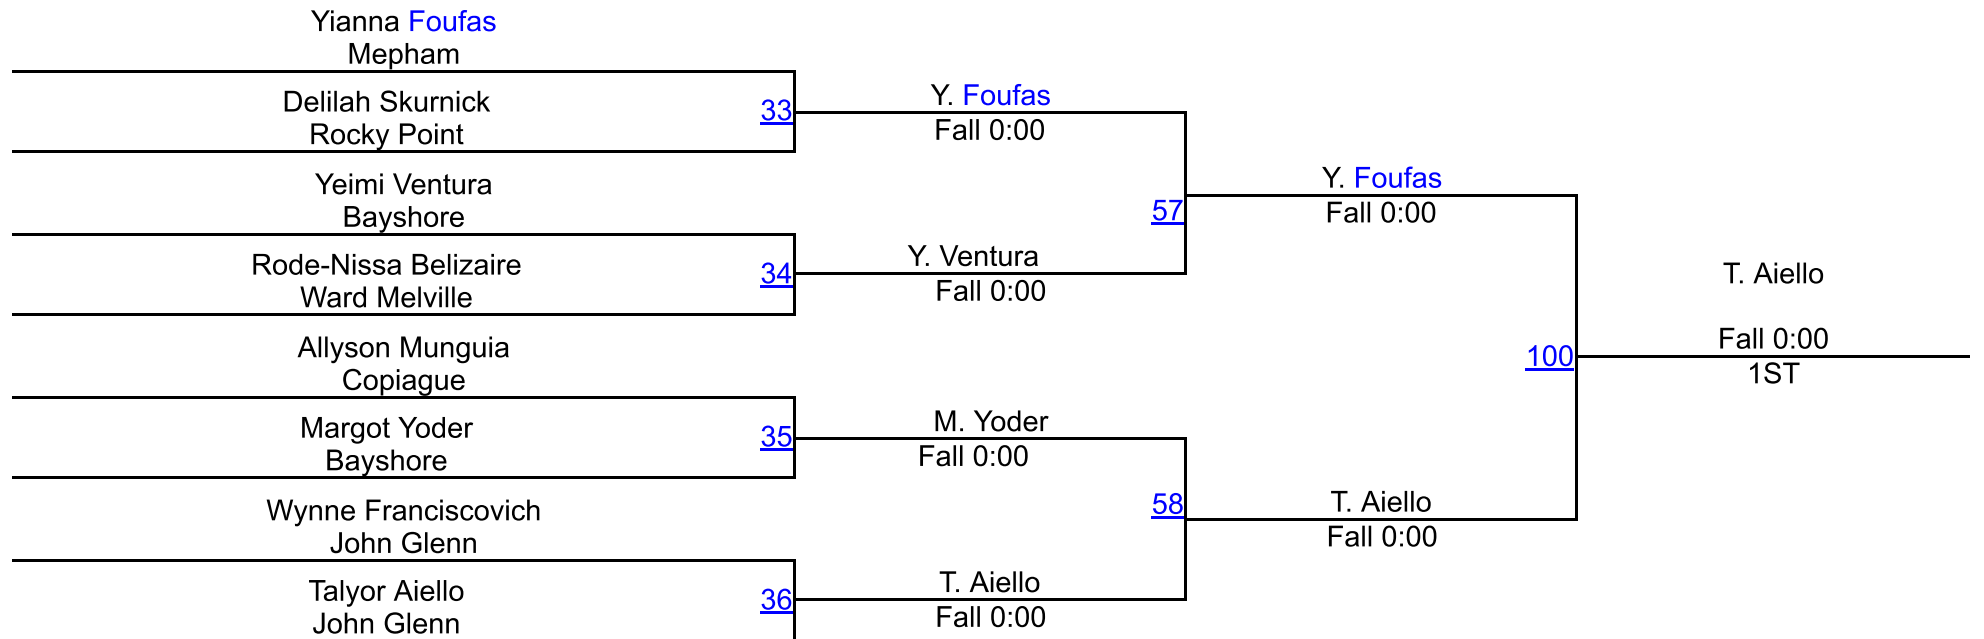

Queen of the Mat

Girls 118