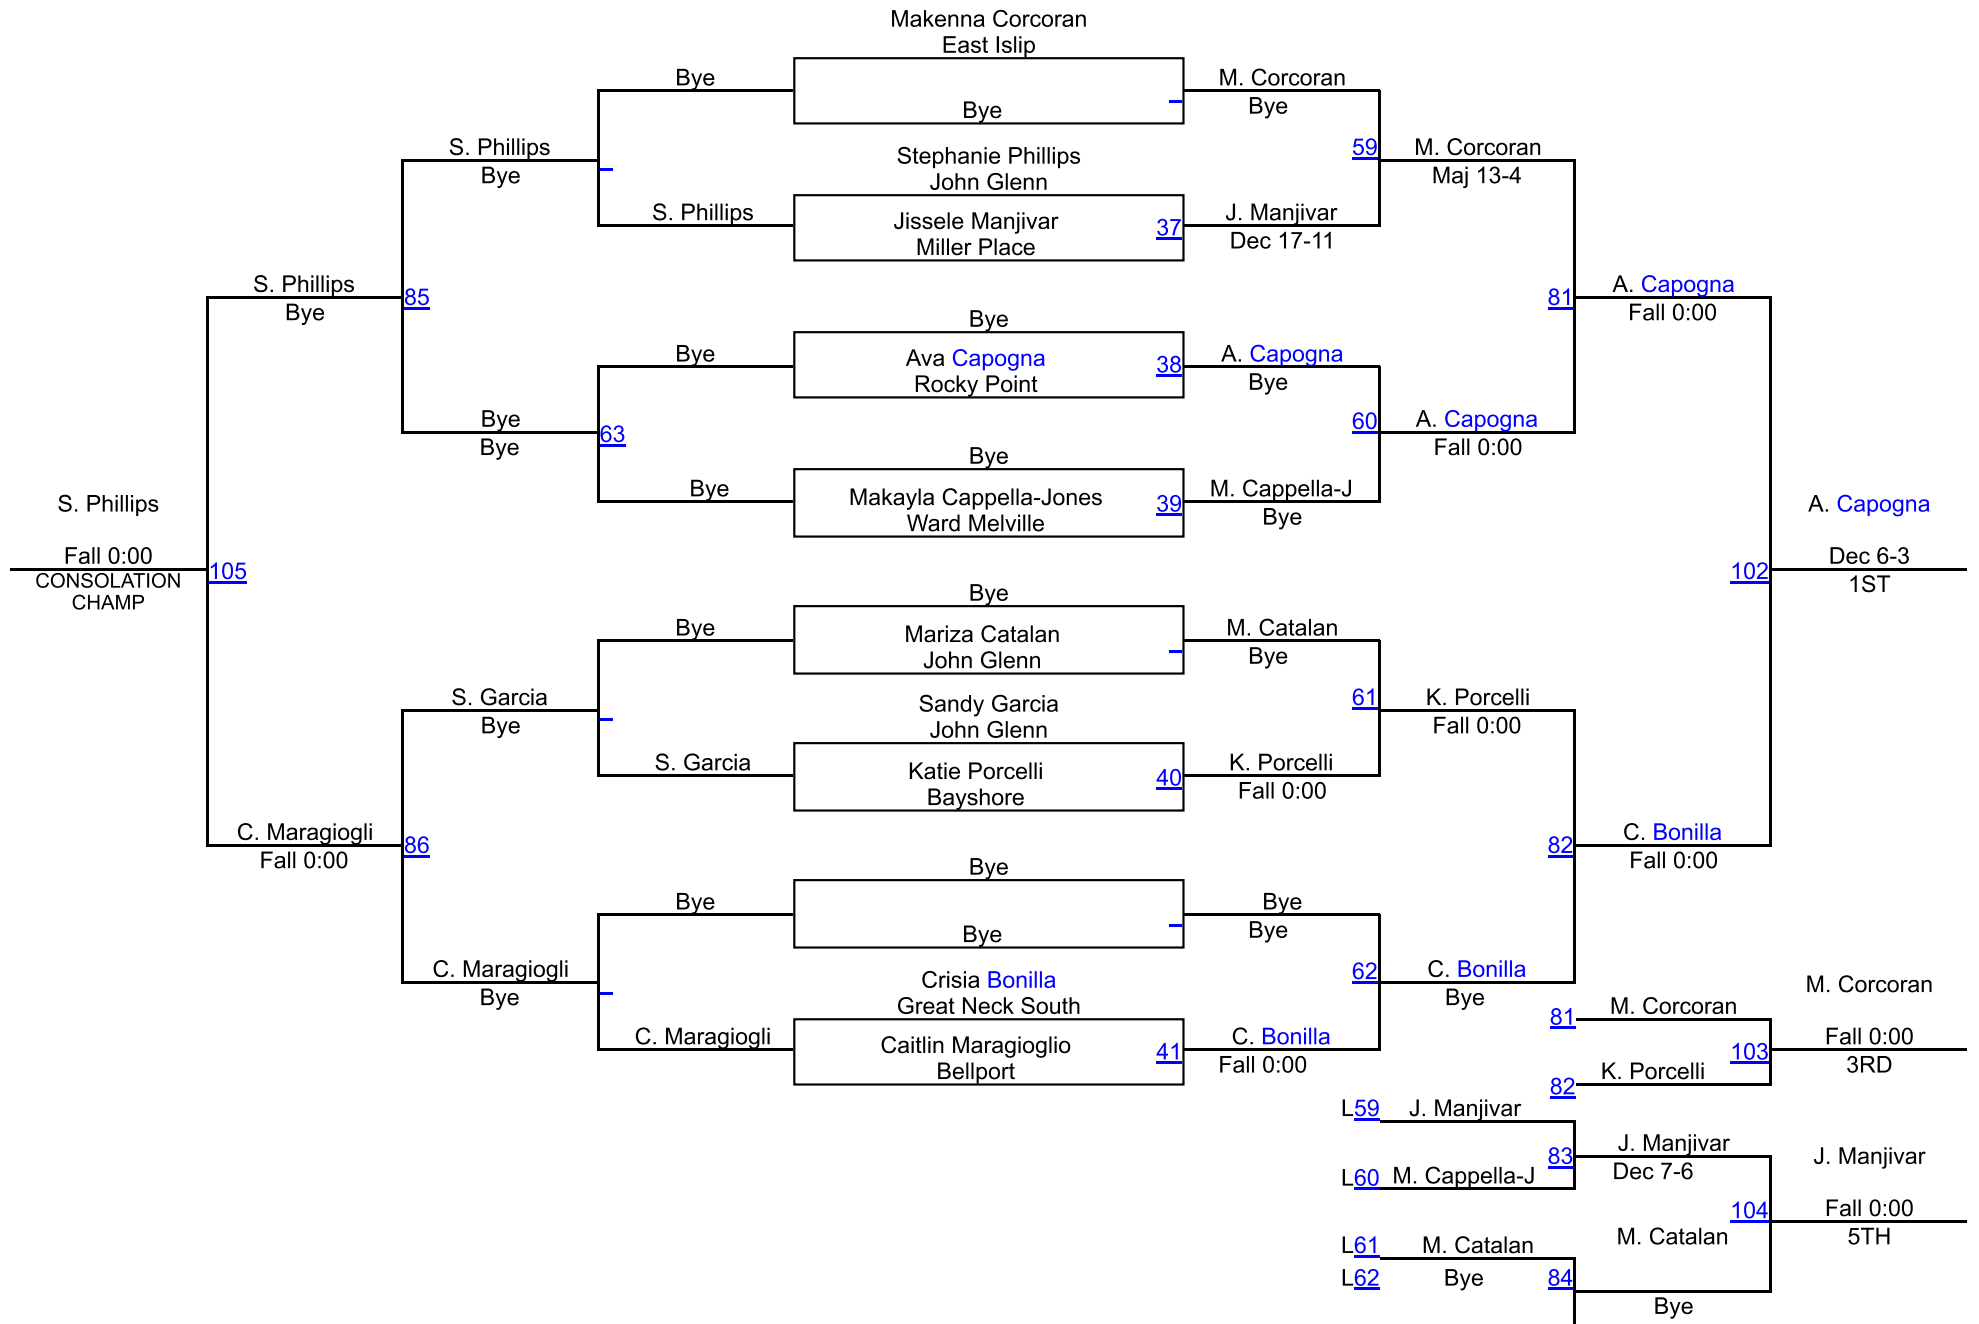

Queen of the Mat

Girls 126