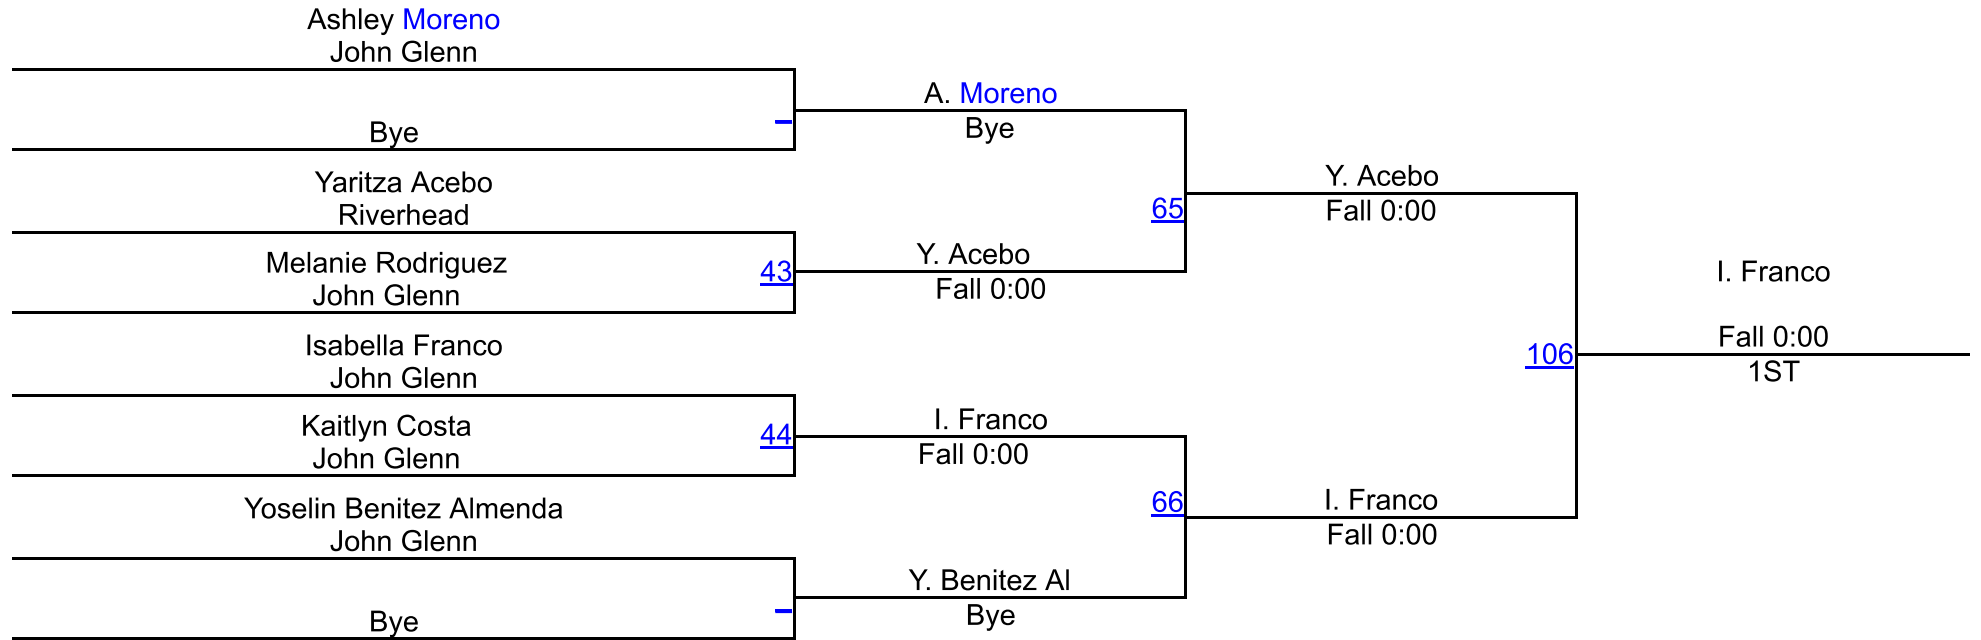

Queen of the Mat

Girls 152