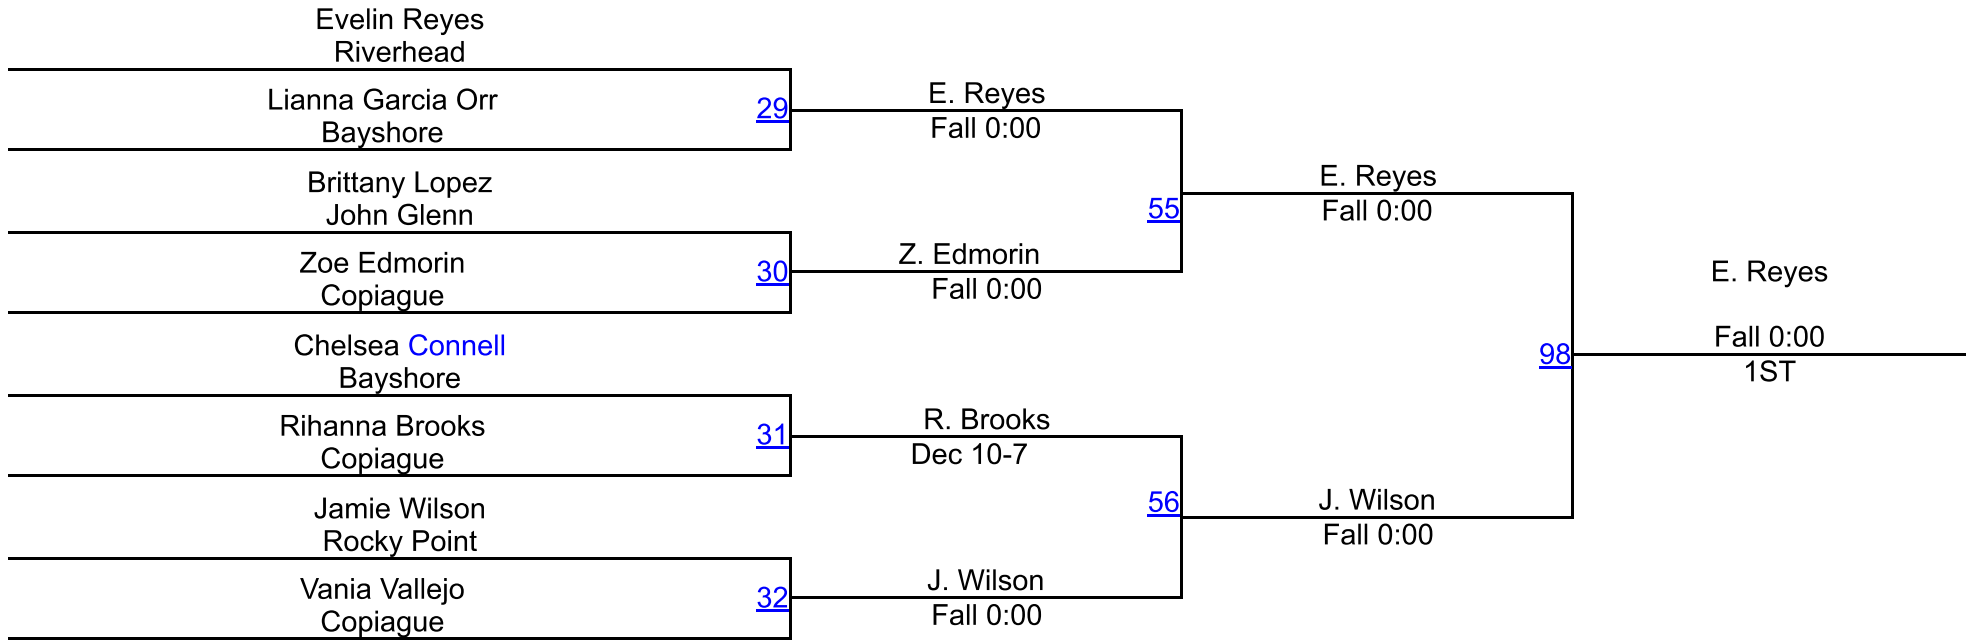

2ND

I. Morales (Riverhead)

3RD

A. Flores (John Glenn)

4TH

Queen of the Mat

Girls 110

Queen of the Mat