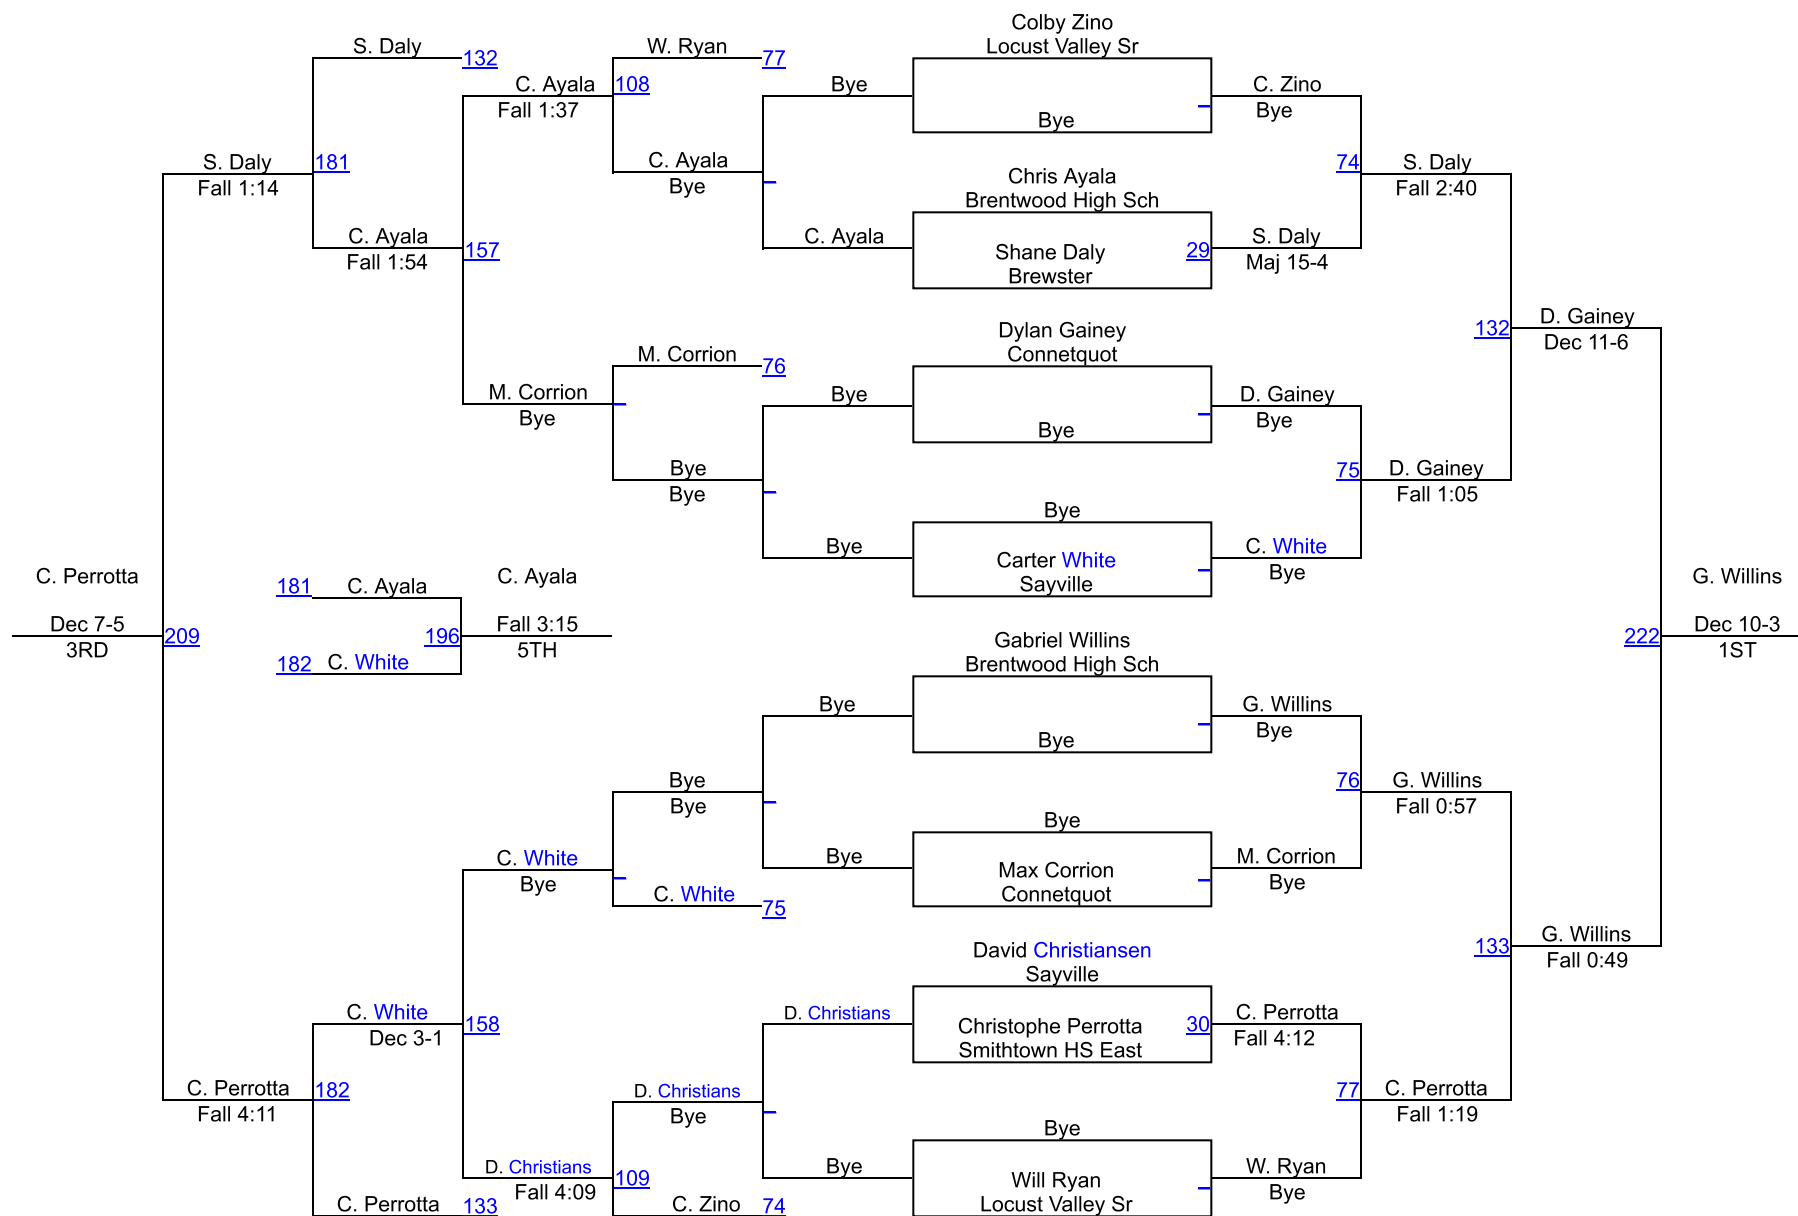

Gray/Fitzgerald Holiday Tournament

HS 145

Gray/Fitzgerald Holiday Tournament

HS 152

Gray/Fitzgerald Holiday Tournament

HS 160

Gray/Fitzgerald Holiday Tournament

HS 172

Gray/Fitzgerald Holiday Tournament

HS 189

Gray/Fitzgerald Holiday Tournament

HS 215

Gray/Fitzgerald Holiday Tournament

HS 285