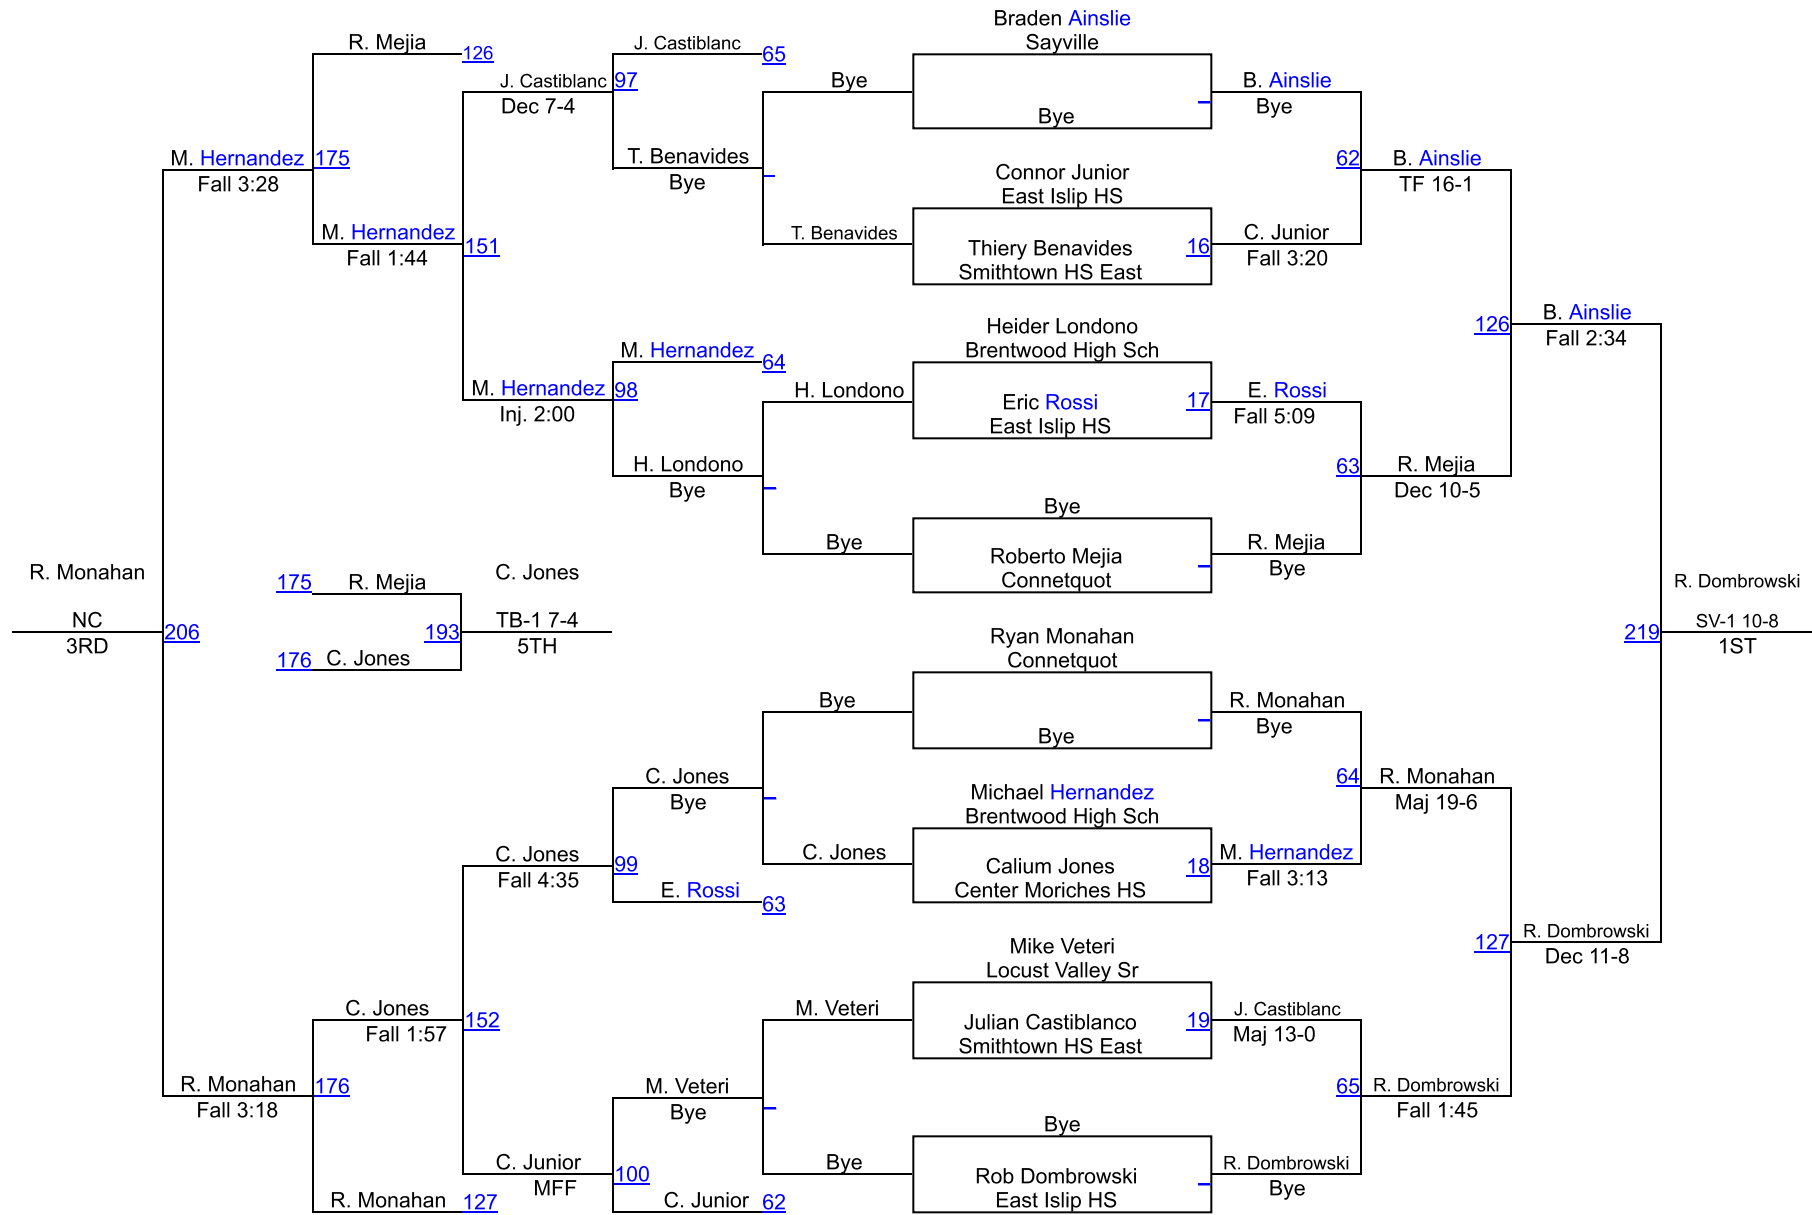

Gray/Fitzgerald Holiday Tournament

HS 145

Gray/Fitzgerald Holiday Tournament

HS 152

Gray/Fitzgerald Holiday Tournament

HS 160

Gray/Fitzgerald Holiday Tournament

HS 172

Gray/Fitzgerald Holiday Tournament

HS 189

Gray/Fitzgerald Holiday Tournament

HS 215

Gray/Fitzgerald Holiday Tournament

HS 285