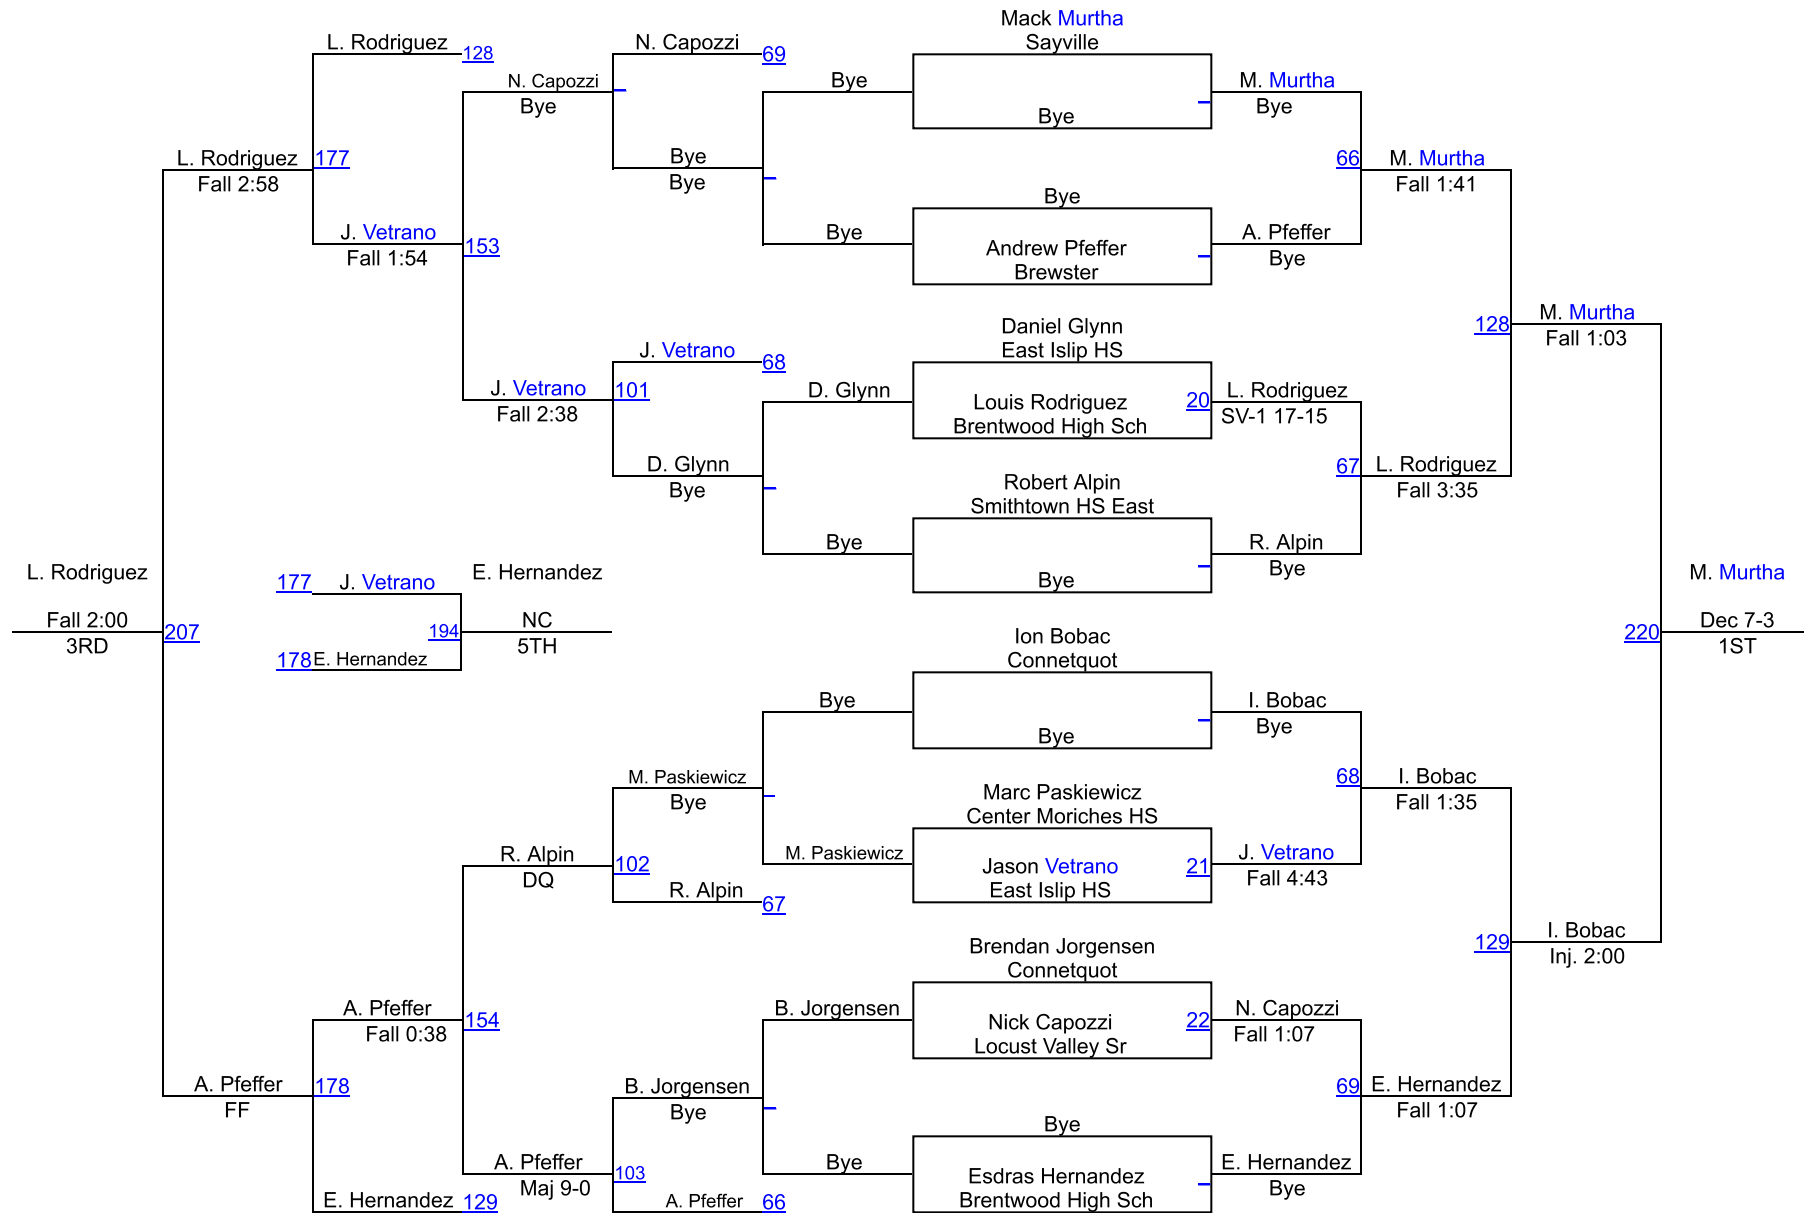

Gray/Fitzgerald Holiday Tournament

HS 145

Gray/Fitzgerald Holiday Tournament

HS 152

Gray/Fitzgerald Holiday Tournament

HS 160

Gray/Fitzgerald Holiday Tournament

HS 172

Gray/Fitzgerald Holiday Tournament

HS 189

Gray/Fitzgerald Holiday Tournament

HS 215

Gray/Fitzgerald Holiday Tournament

HS 285