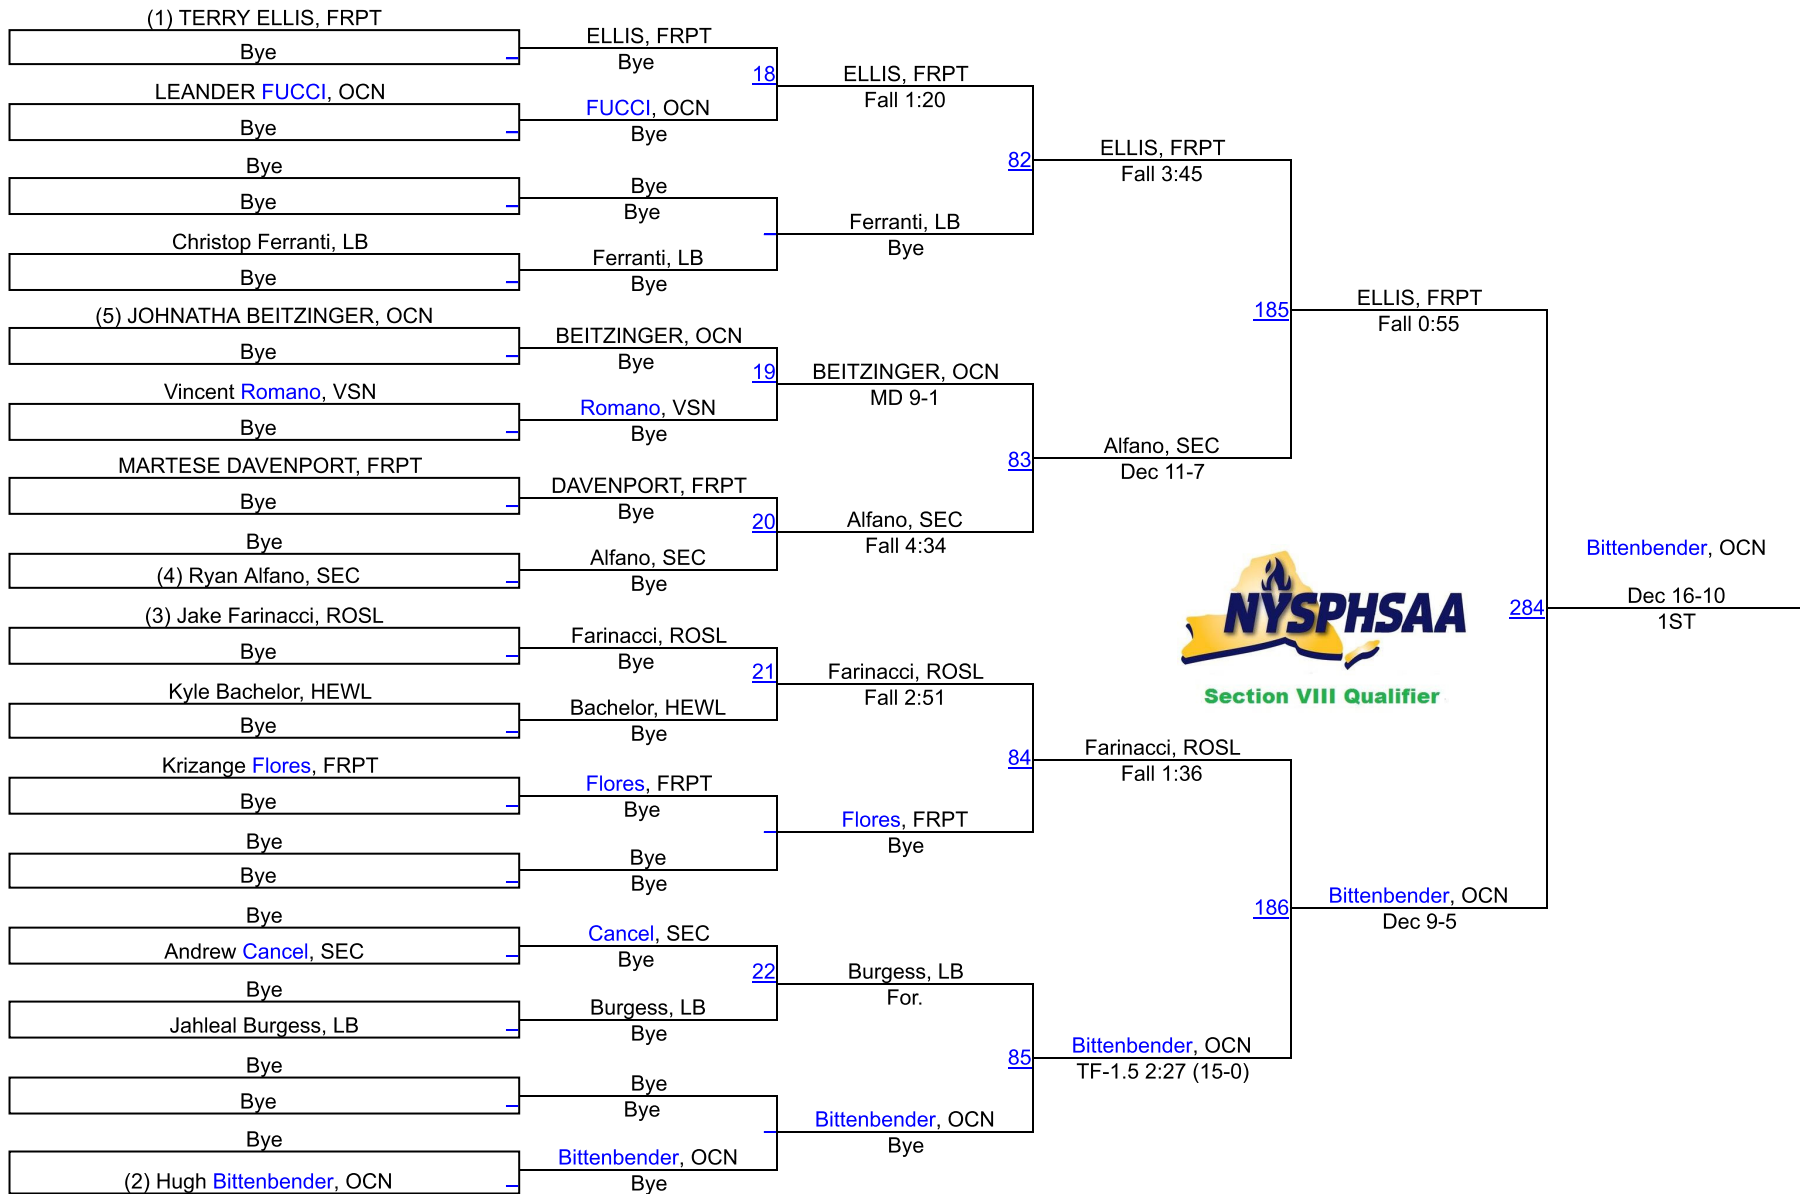

2022 SECTION 8 QUALIFIER #5 @ LONG BEACH

138