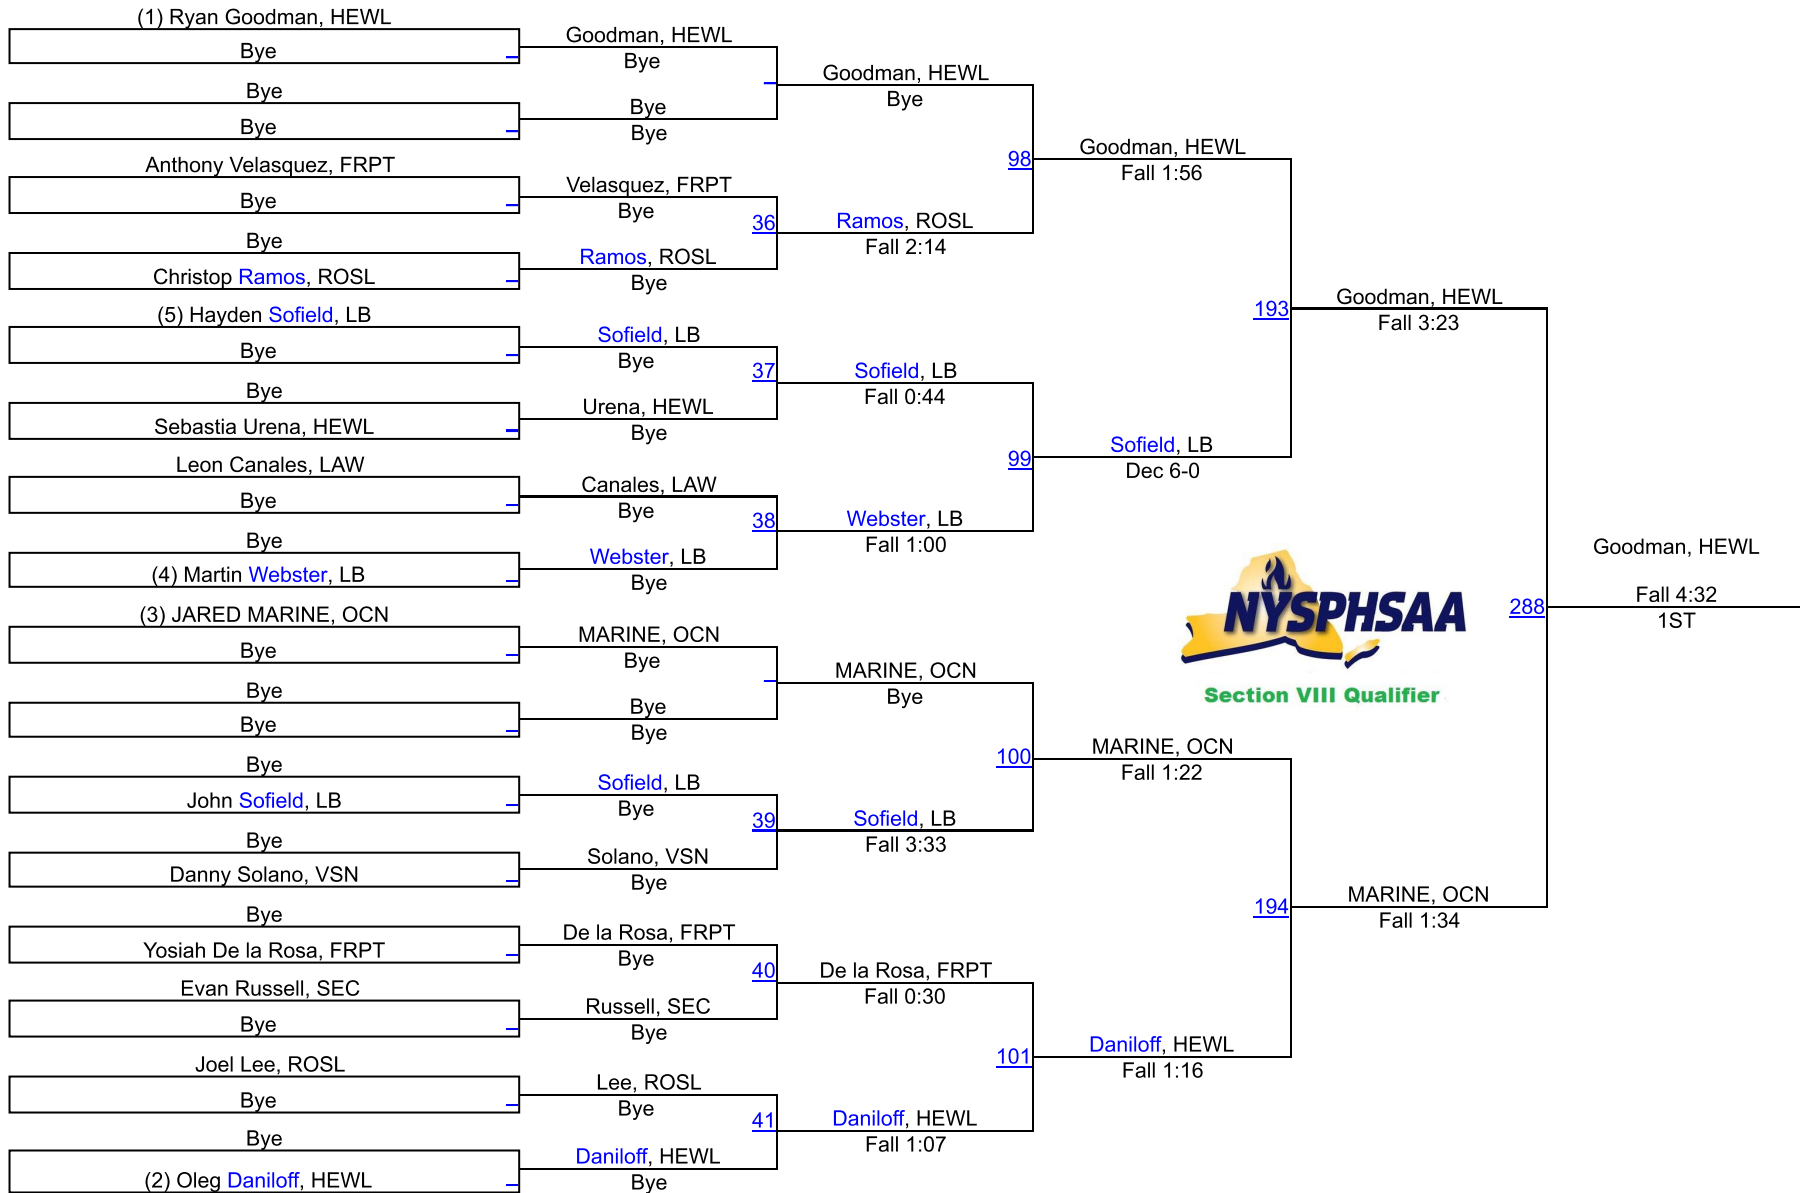

2022 SECTION 8 QUALIFIER #5 @ LONG BEACH

172