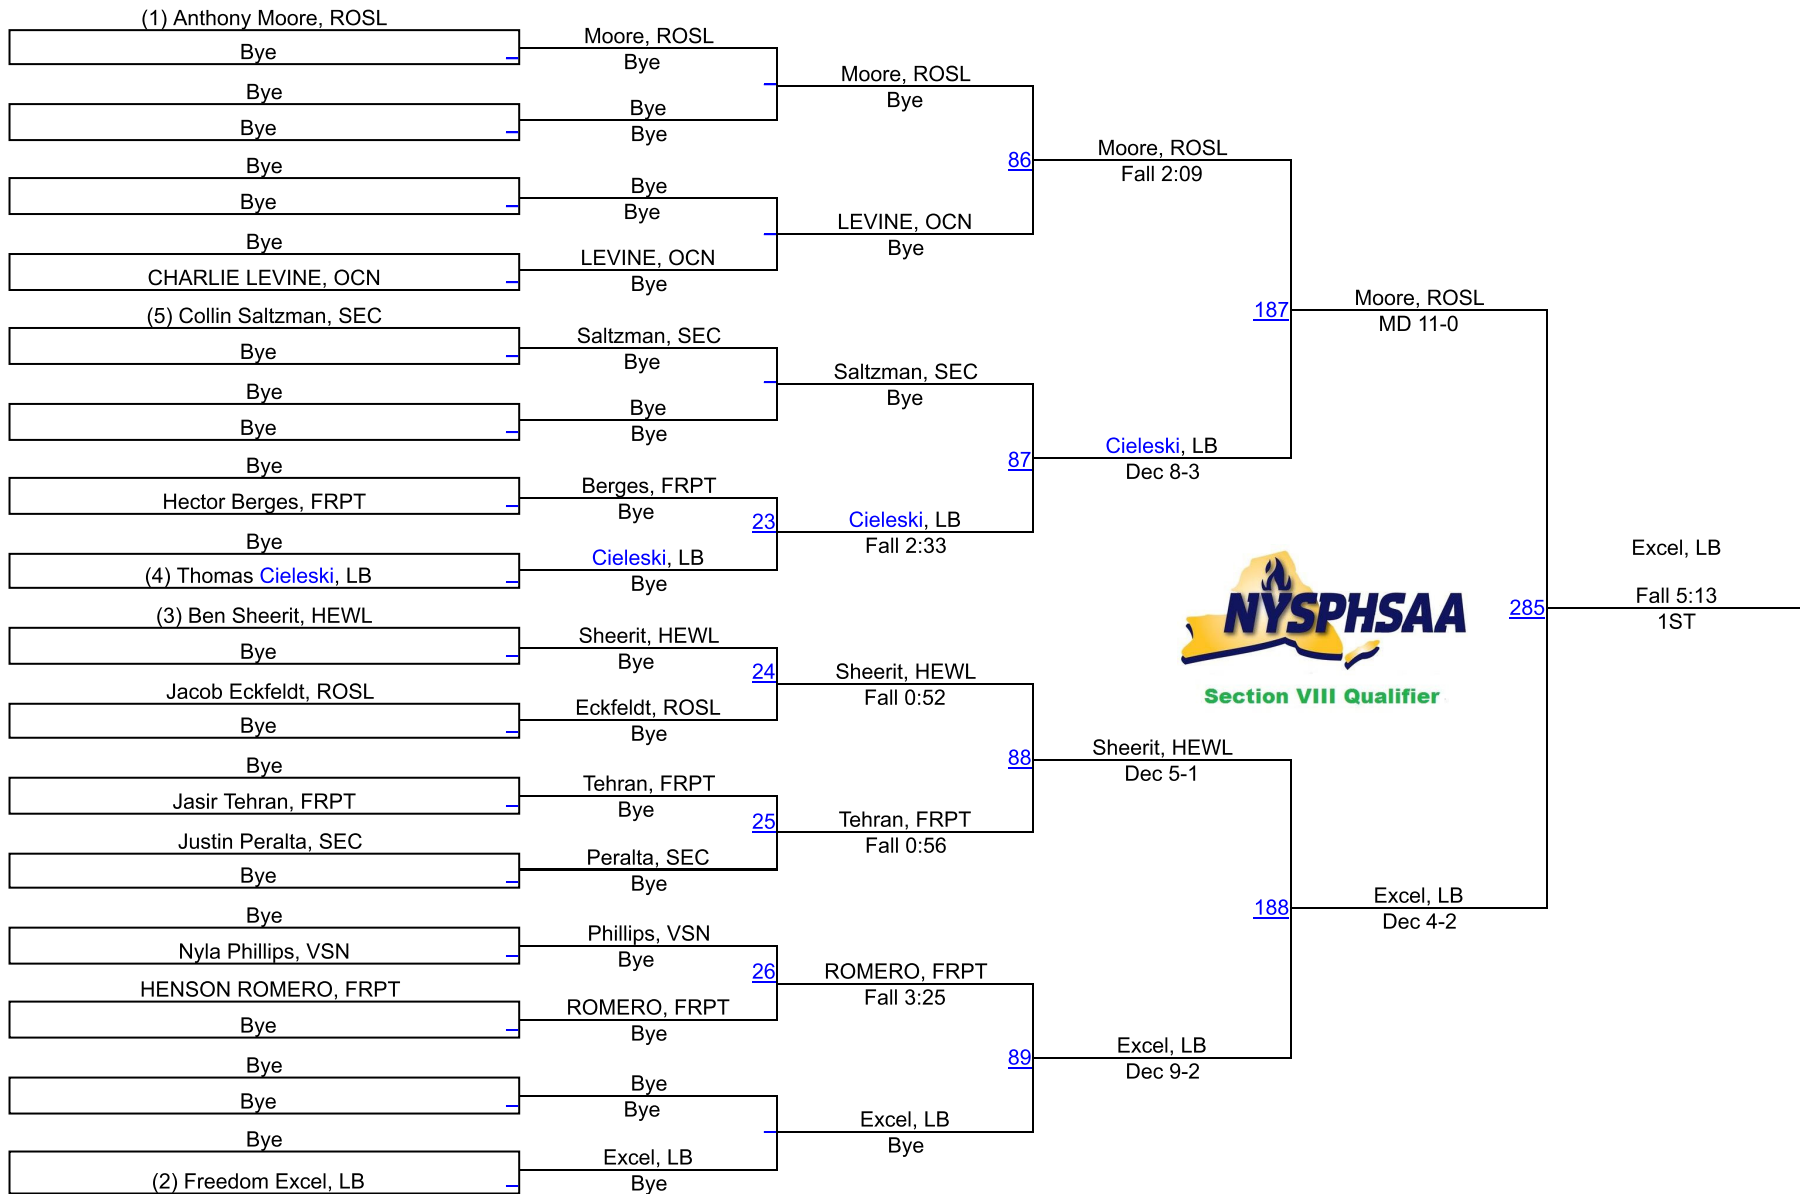

2022 SECTION 8 QUALIFIER #5 @ LONG BEACH

145