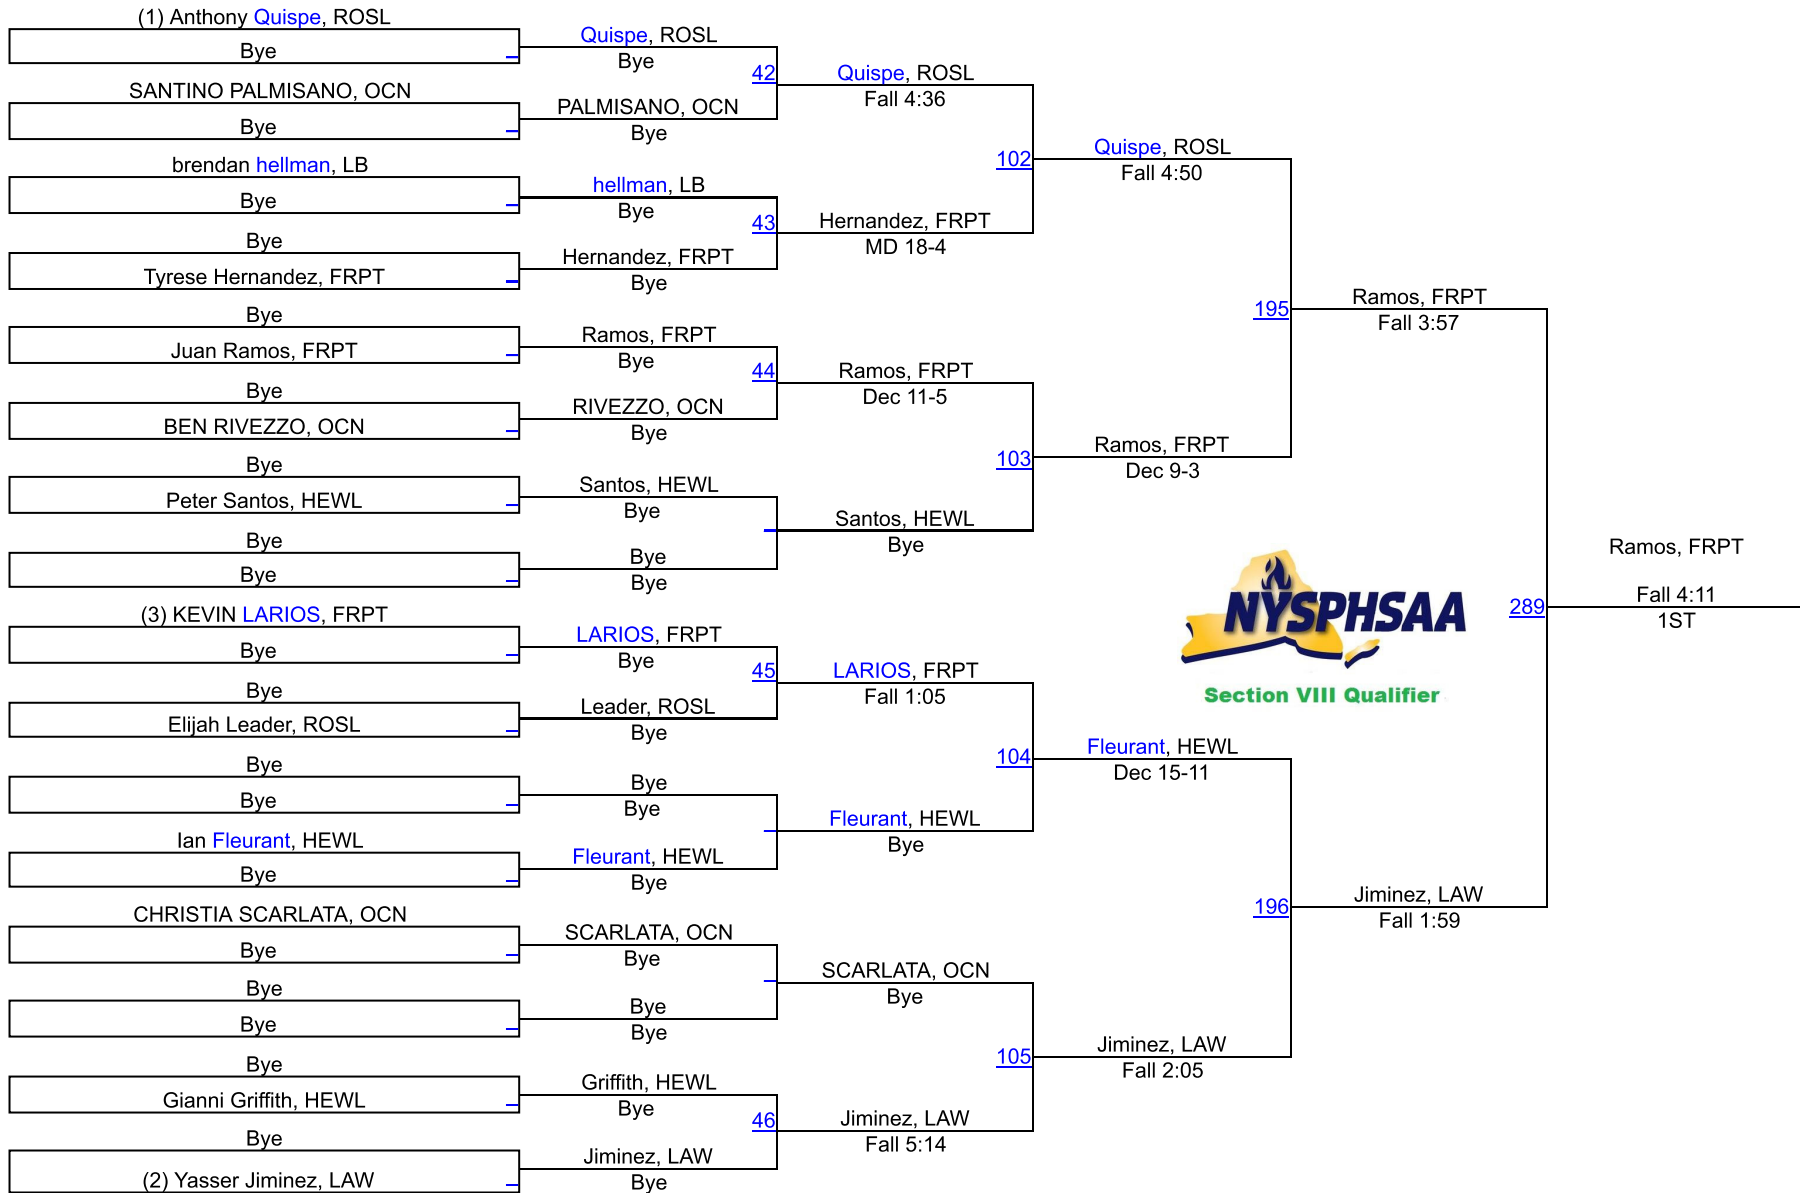

2022 SECTION 8 QUALIFIER #5 @ LONG BEACH

189