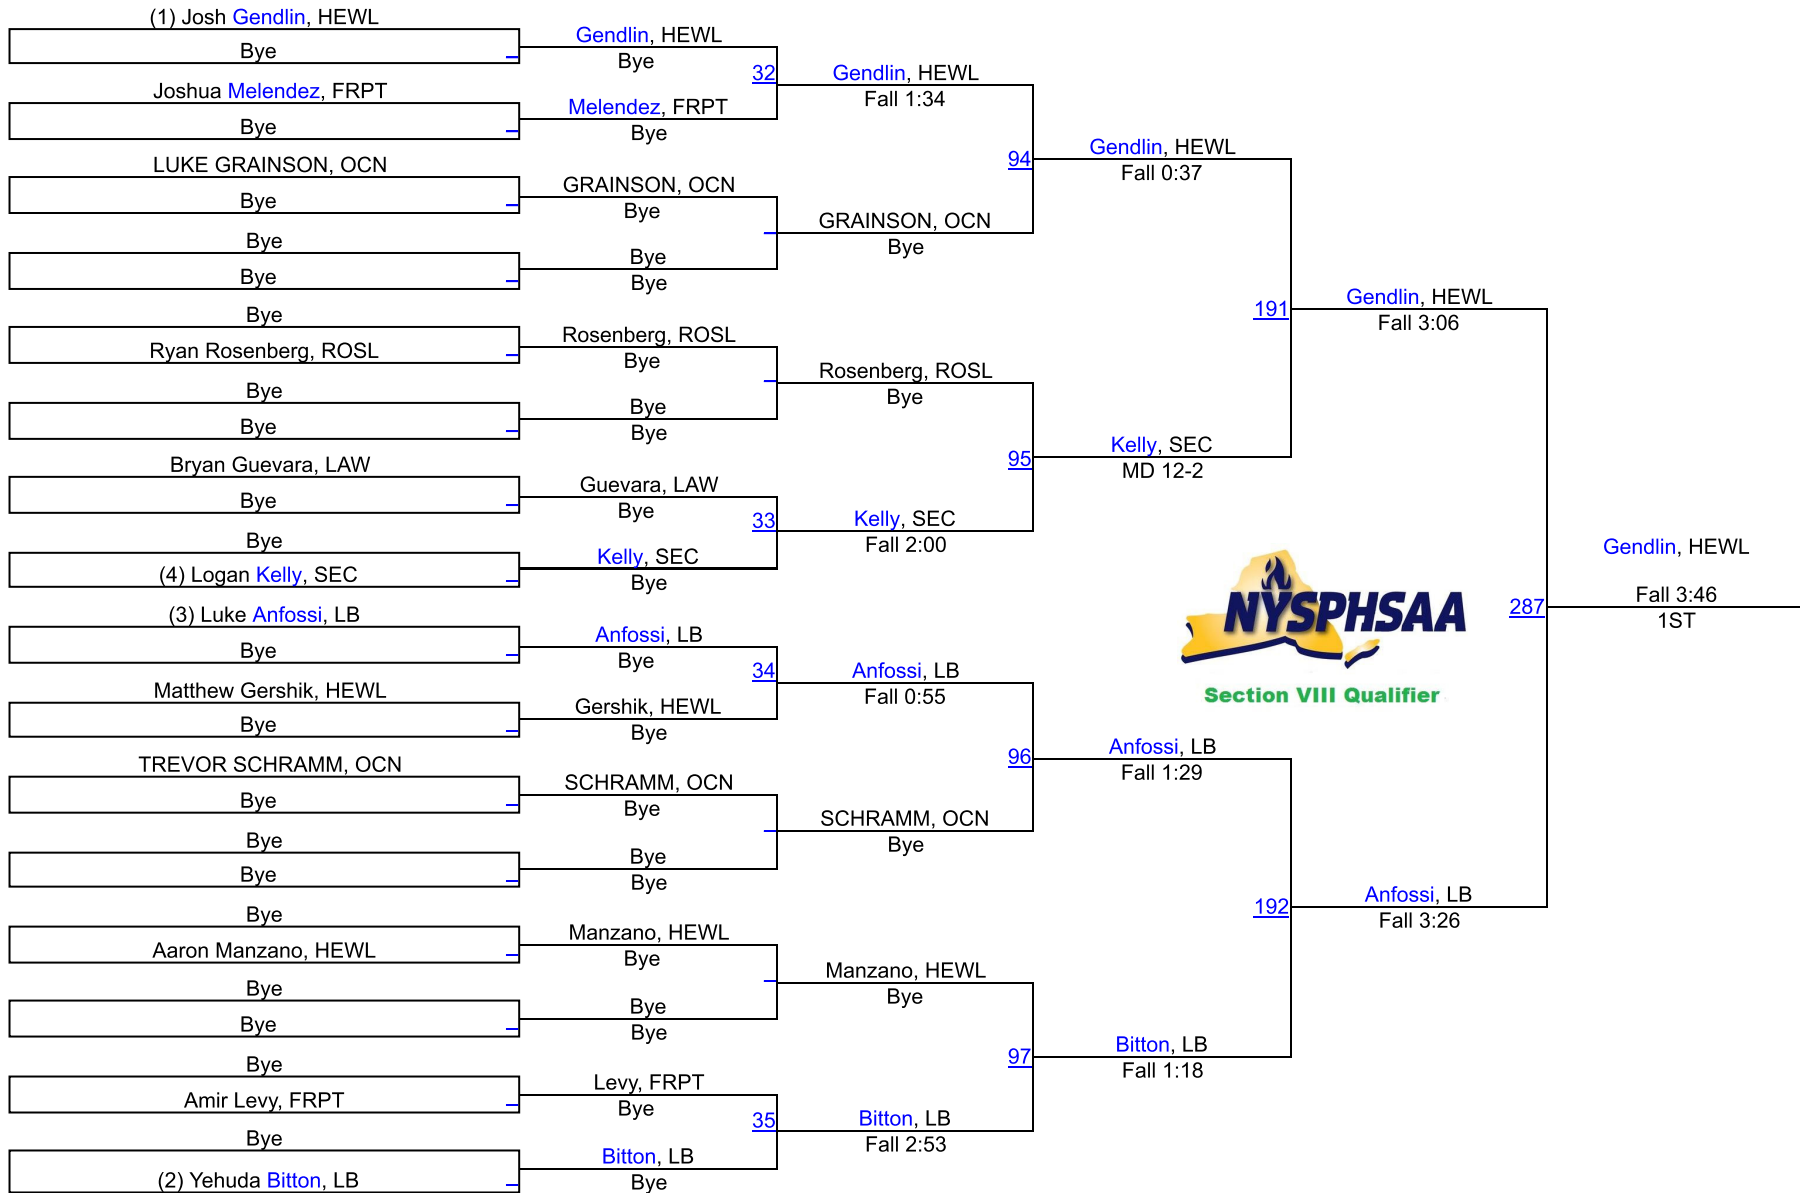

2022 SECTION 8 QUALIFIER #5 @ LONG BEACH

160