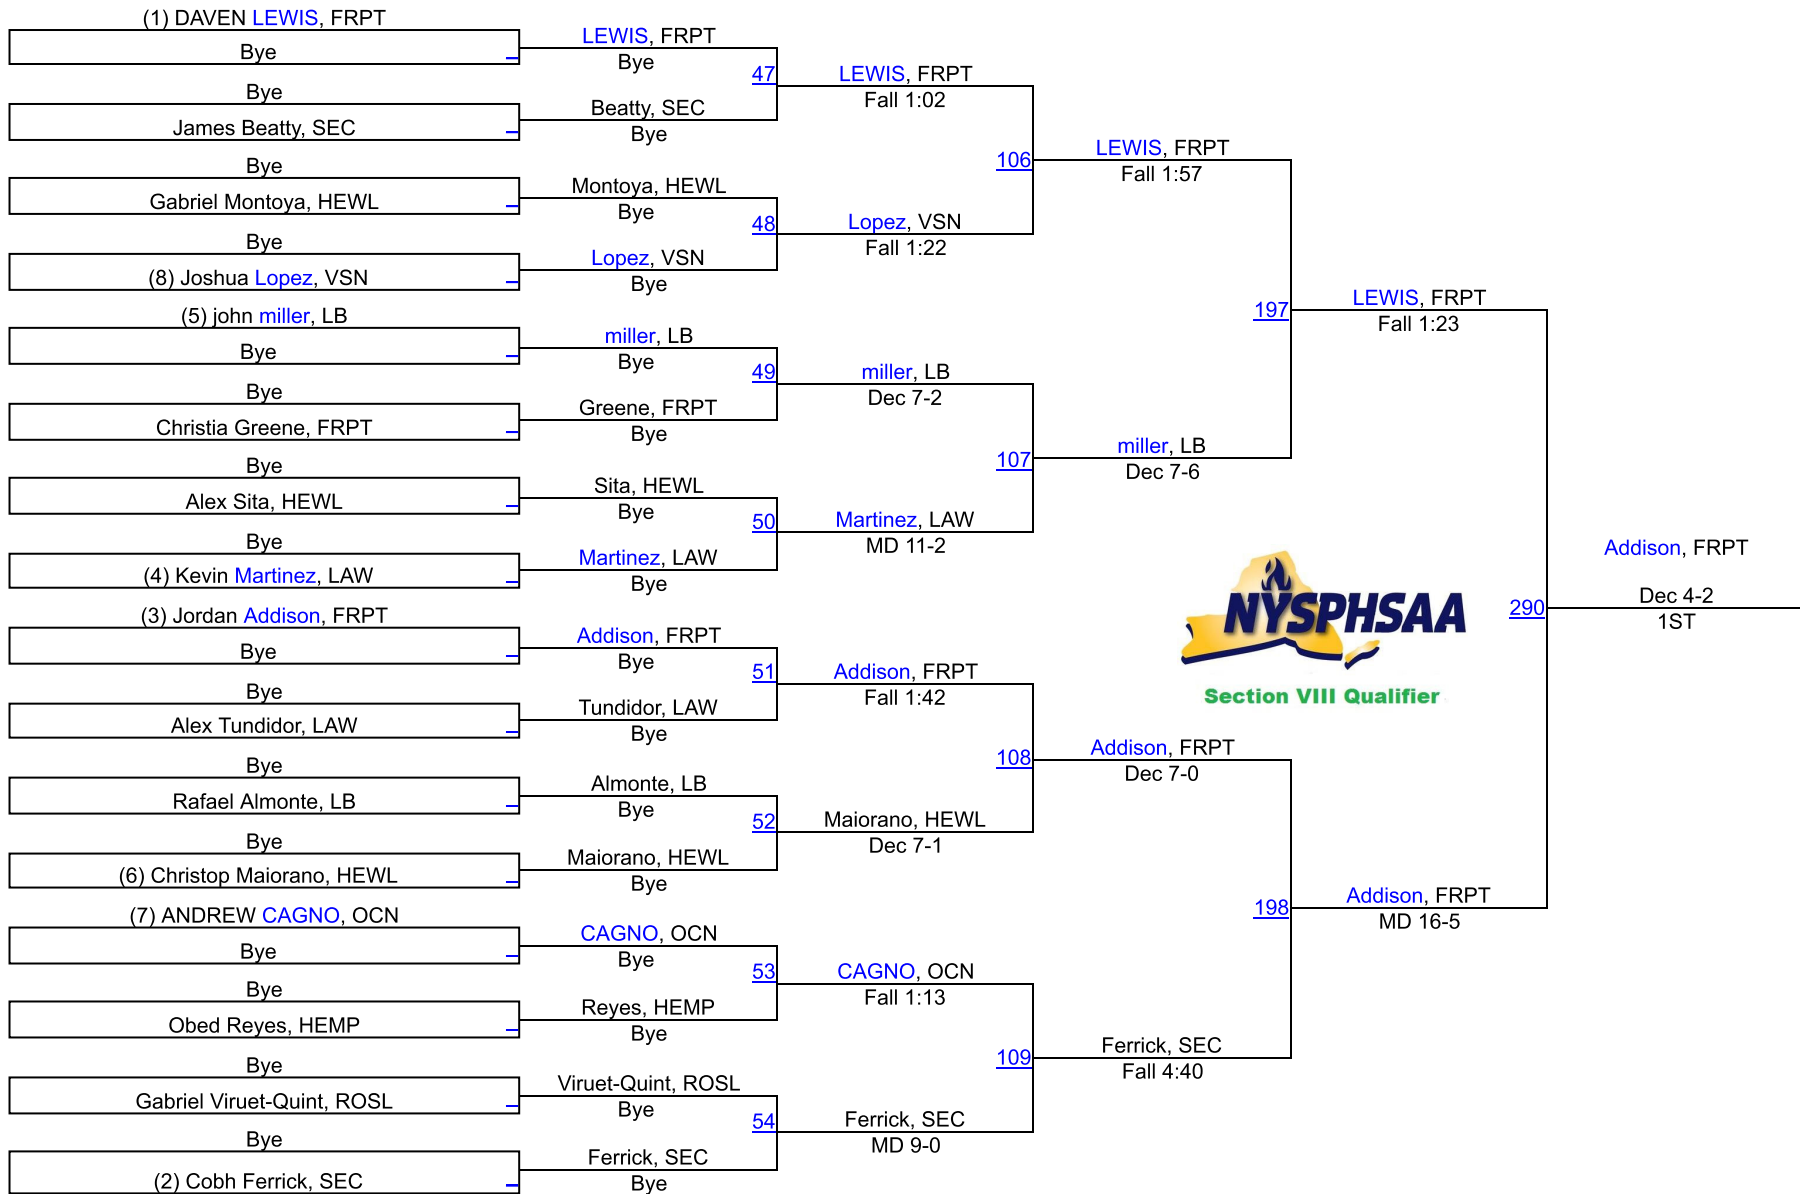

2022 SECTION 8 QUALIFIER #5 @ LONG BEACH

215