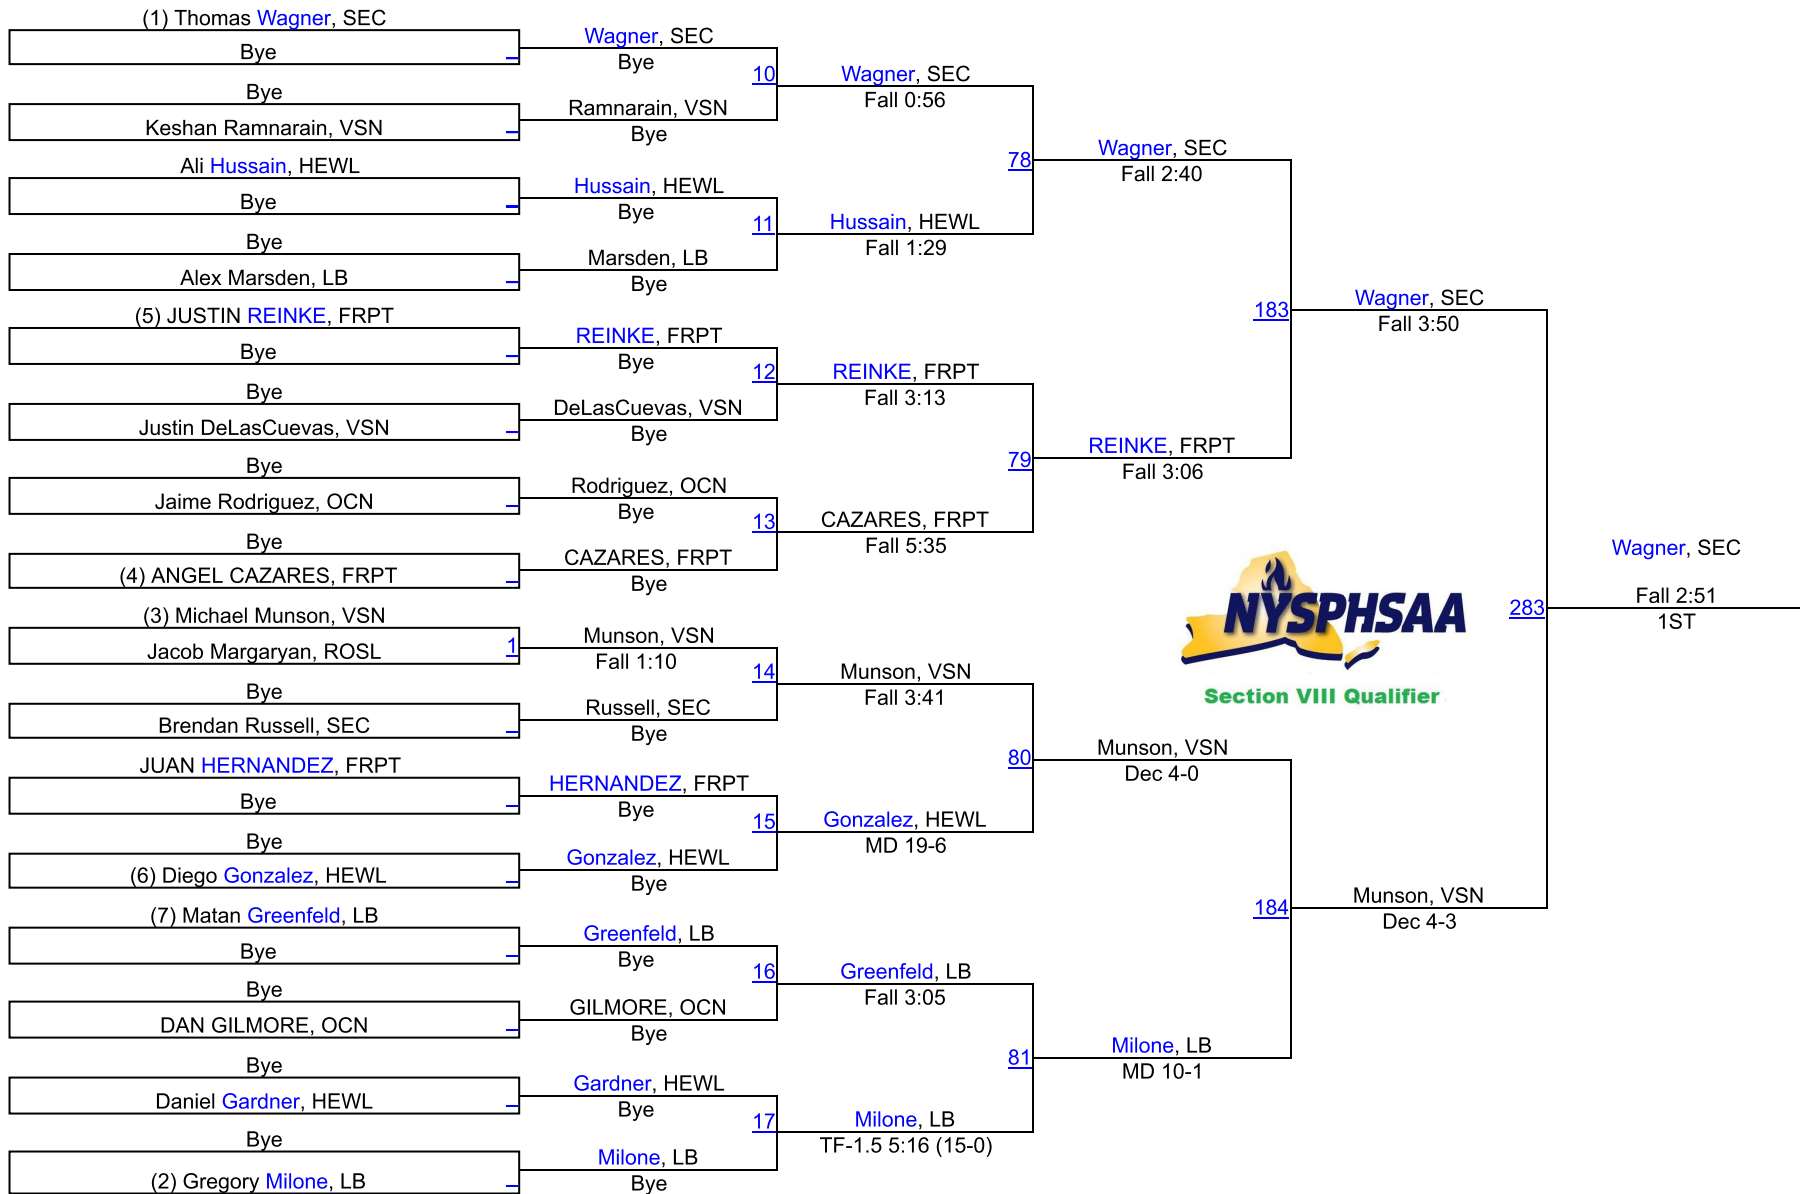

2022 SECTION 8 QUALIFIER #5 @ LONG BEACH

132