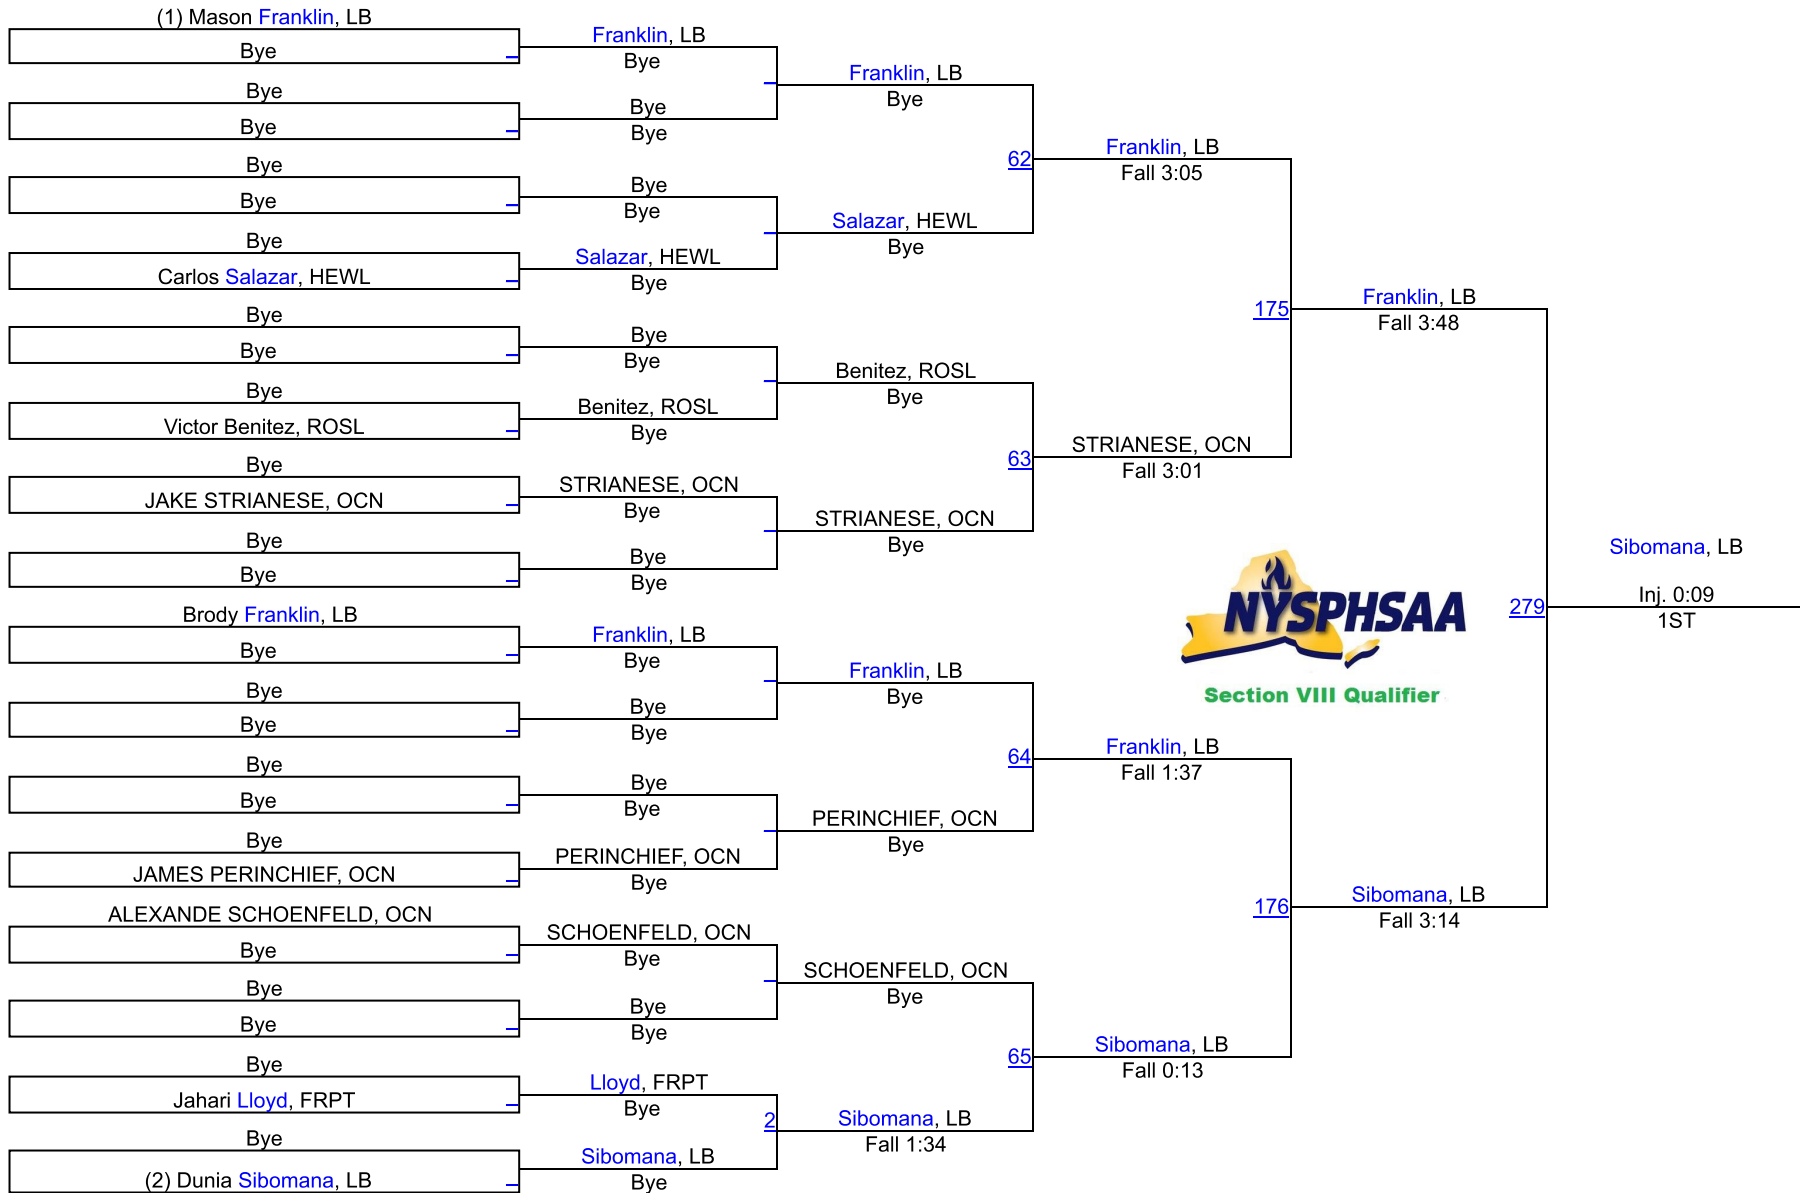

# 2022 SECTION 8 QUALIFIER #5 @ LONG BEACH

102