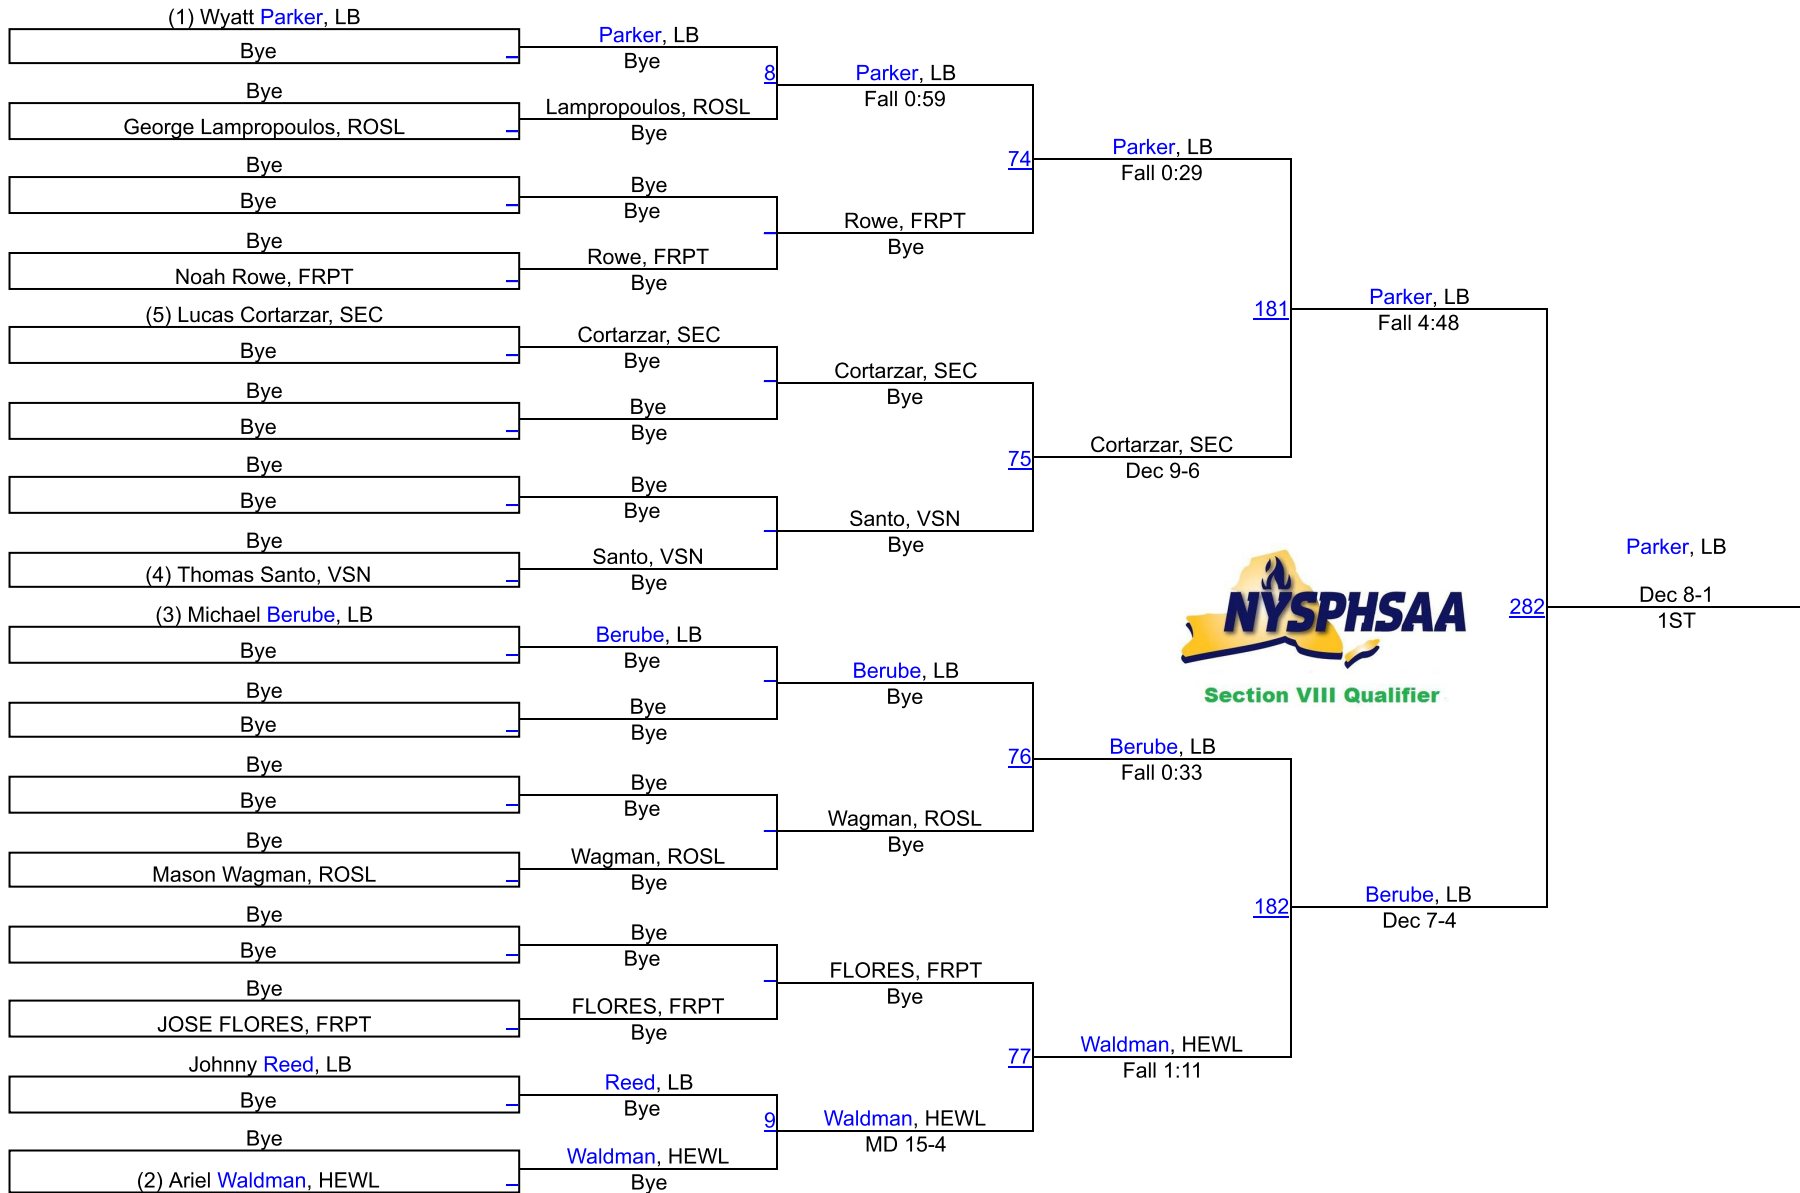

2022 SECTION 8 QUALIFIER #5 @ LONG BEACH

126