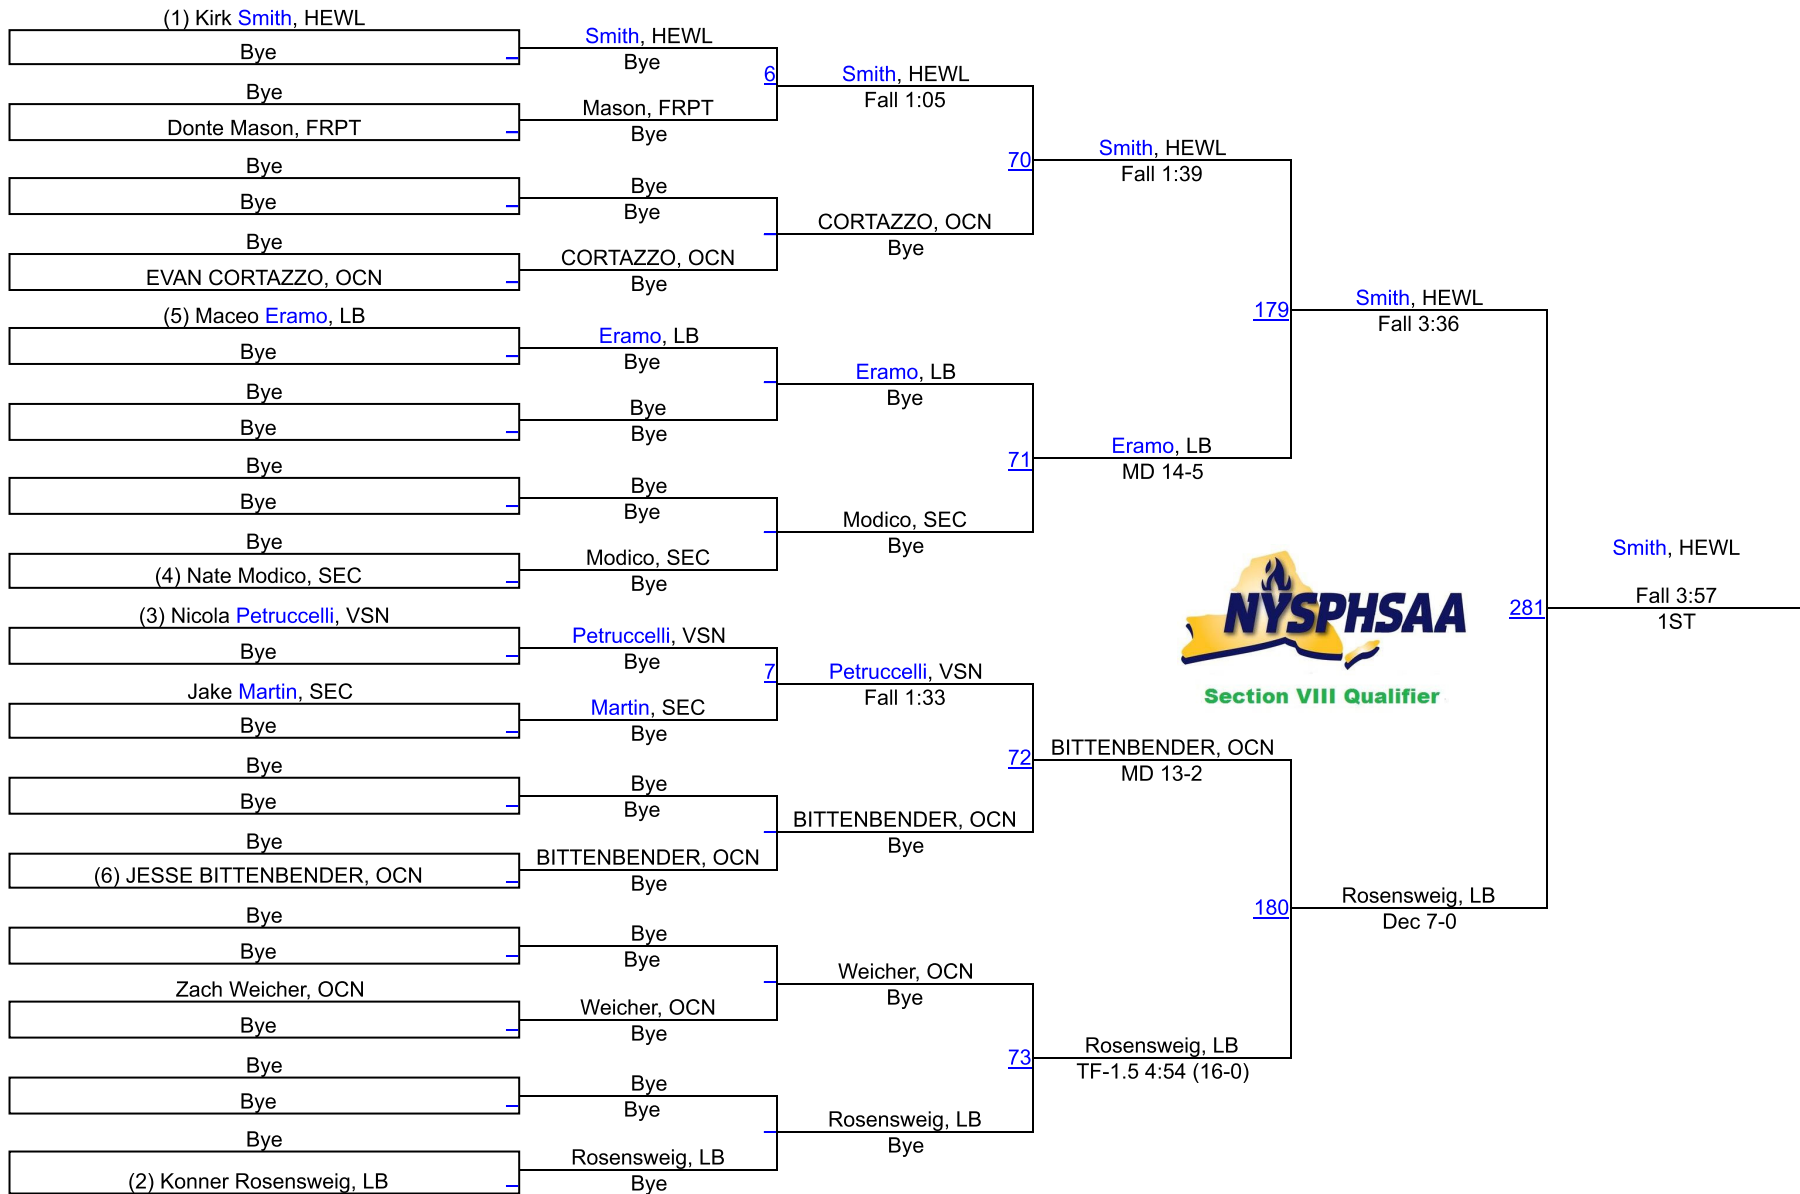

2022 SECTION 8 QUALIFIER #5 @ LONG BEACH

118