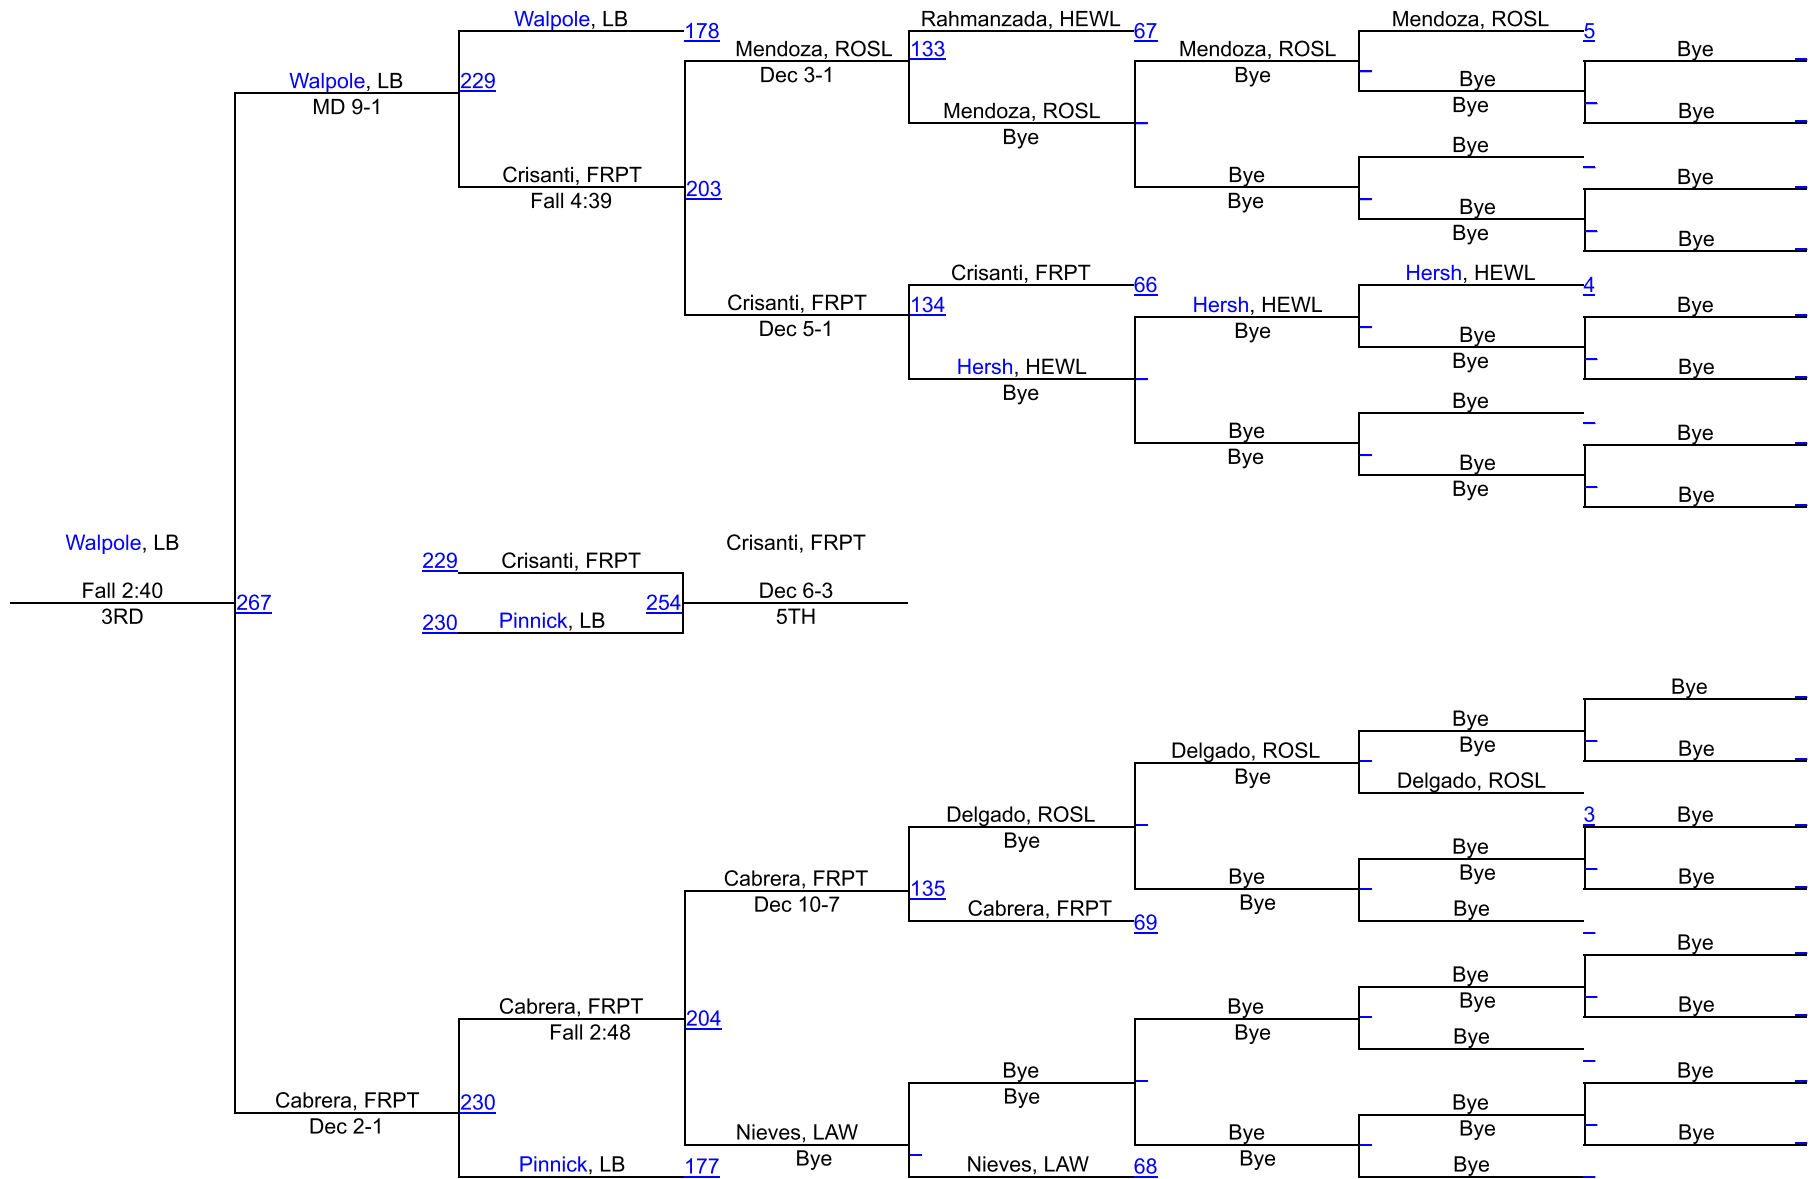

# 2022 SECTION 8 QUALIFIER #5 @ LONG BEACH

102

# 2022 SECTION 8 QUALIFIER #5 @ LONG BEACH

110