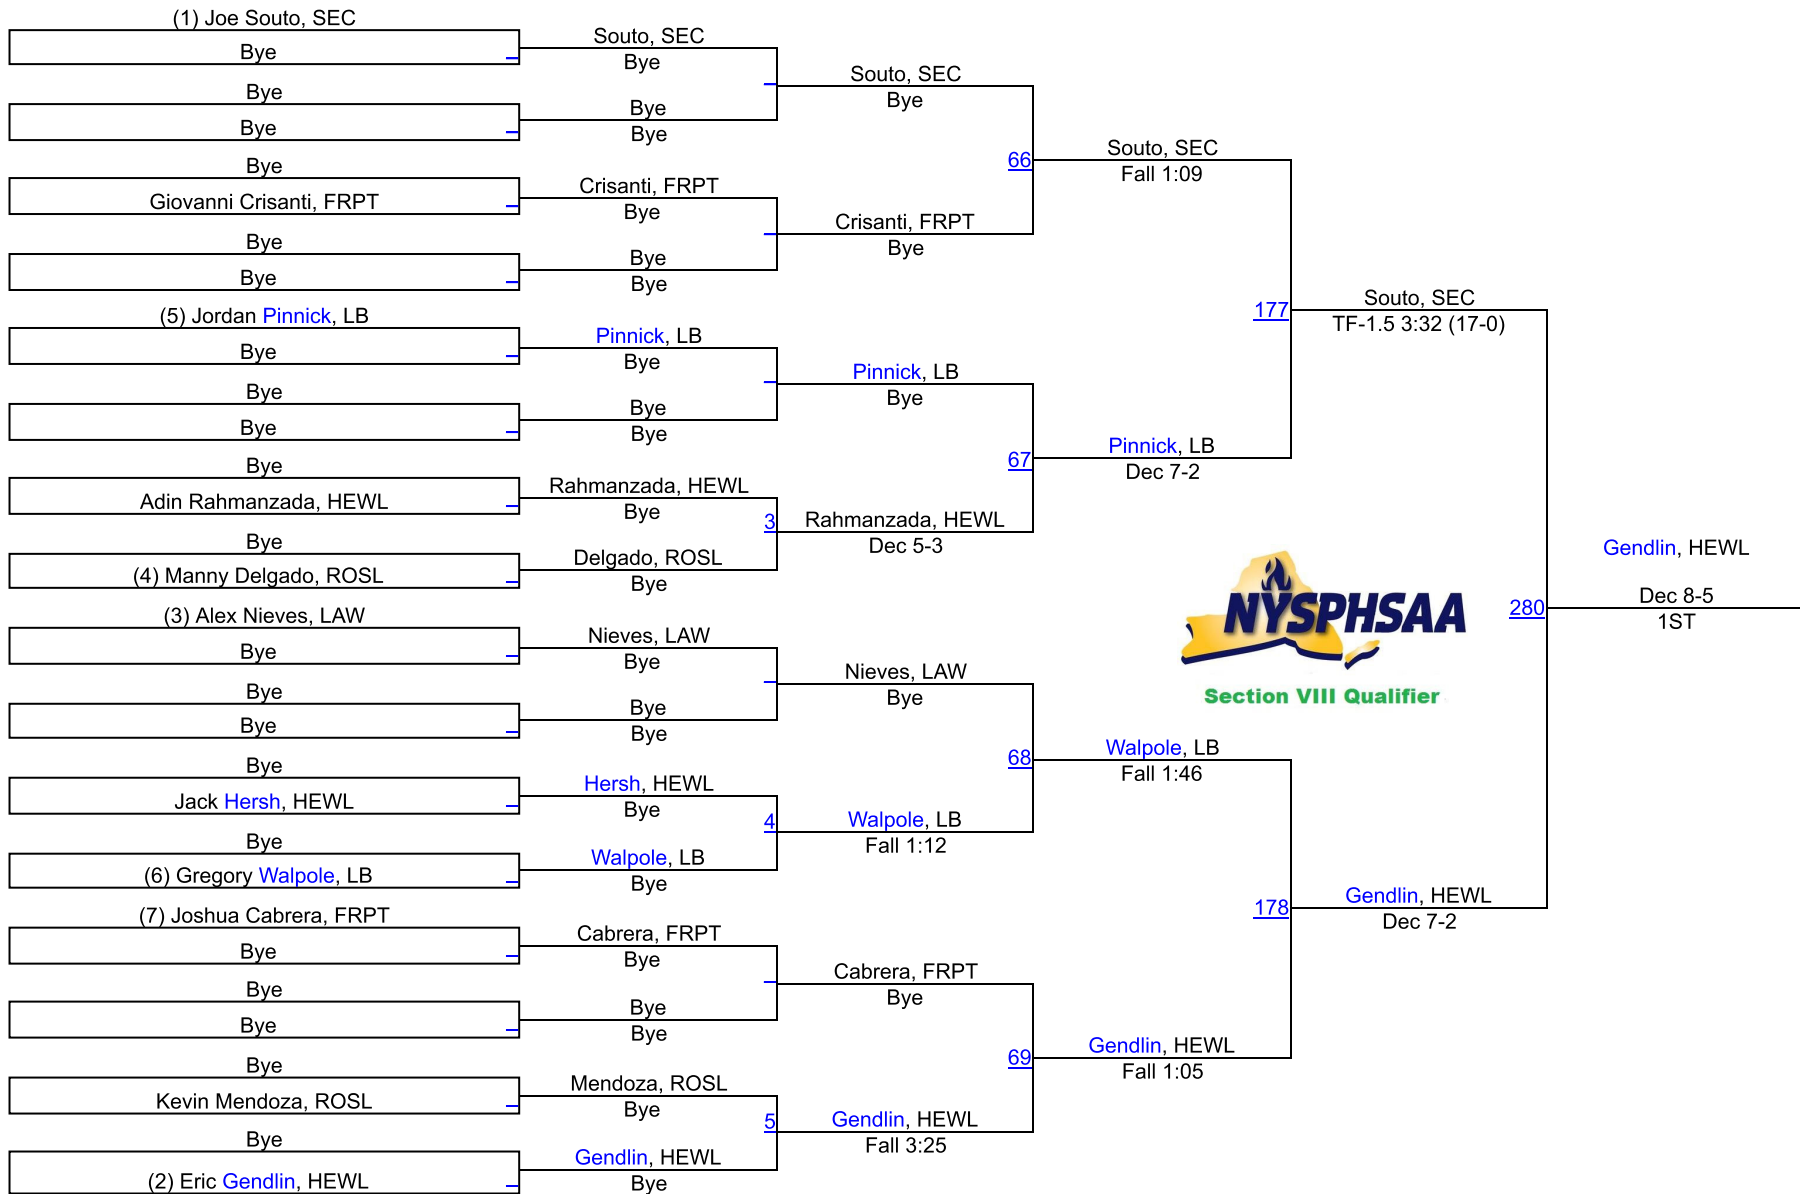

2022 SECTION 8 QUALIFIER #5 @ LONG BEACH

110