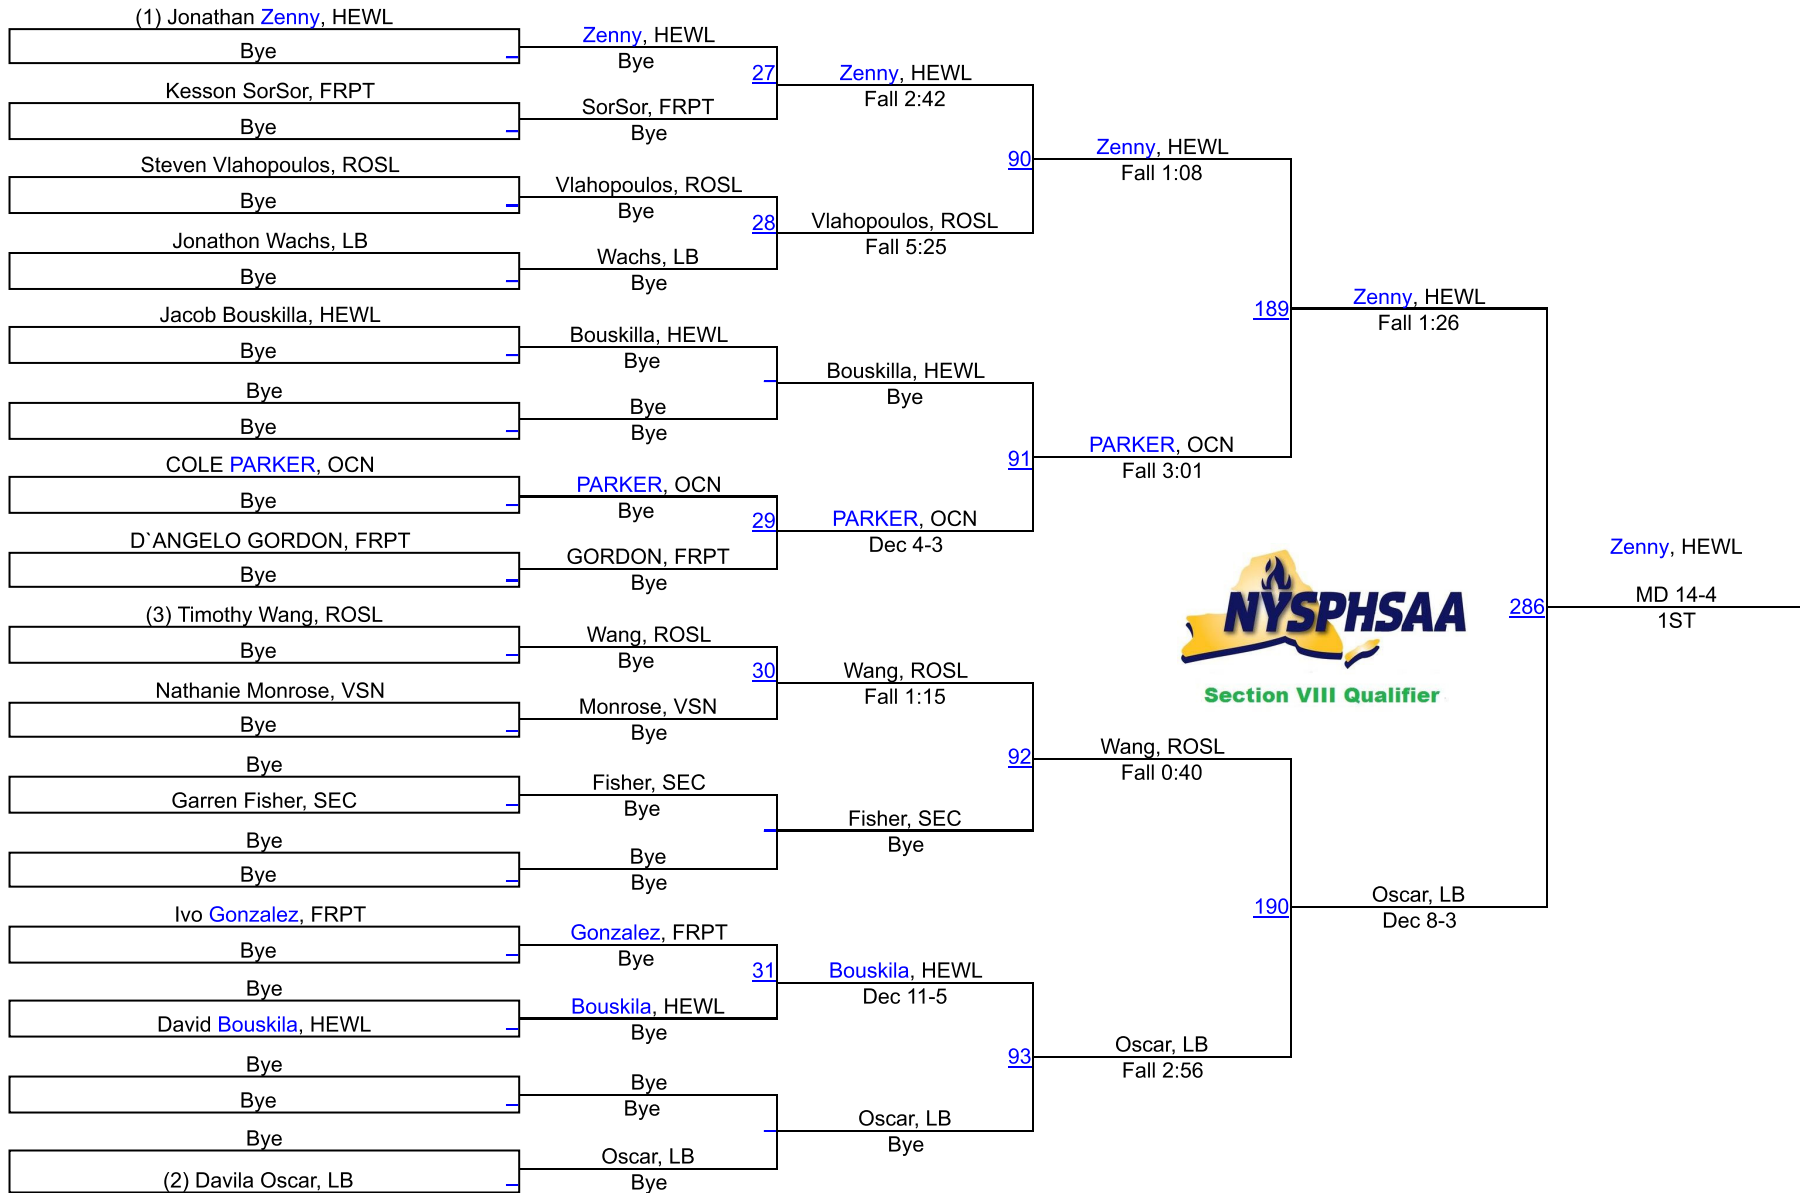

2022 SECTION 8 QUALIFIER #5 @ LONG BEACH

152