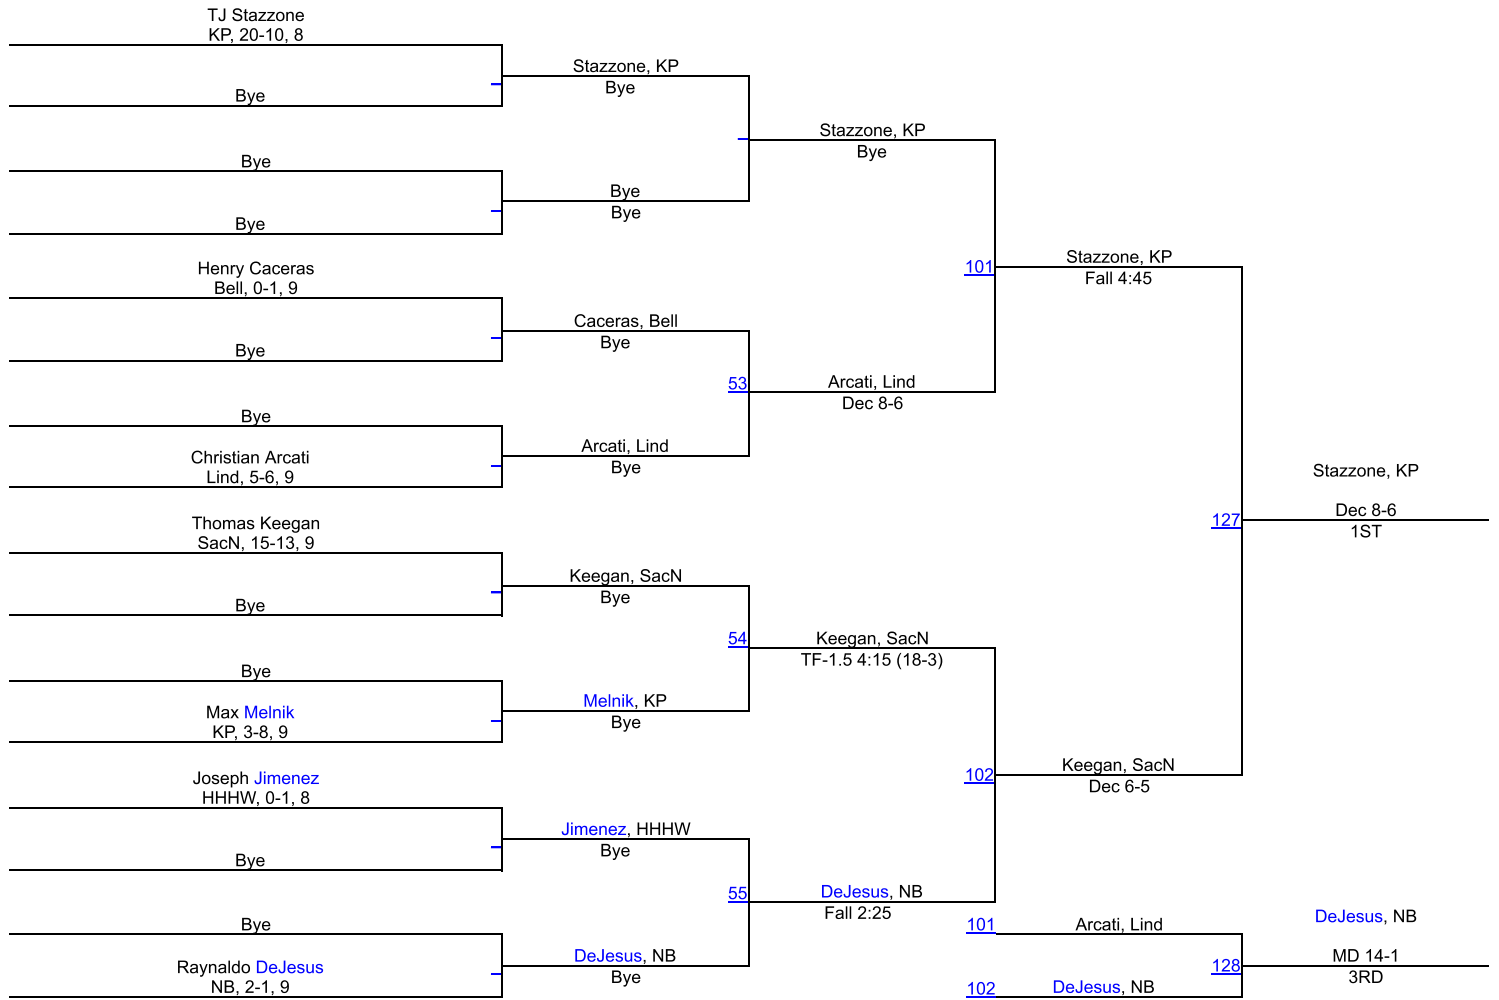

Paul Dilorio Memorial Tournament

102

Paul Dilorio Memorial Tournament

110

Round 1

Round 2

Round 3

WRESTLERS