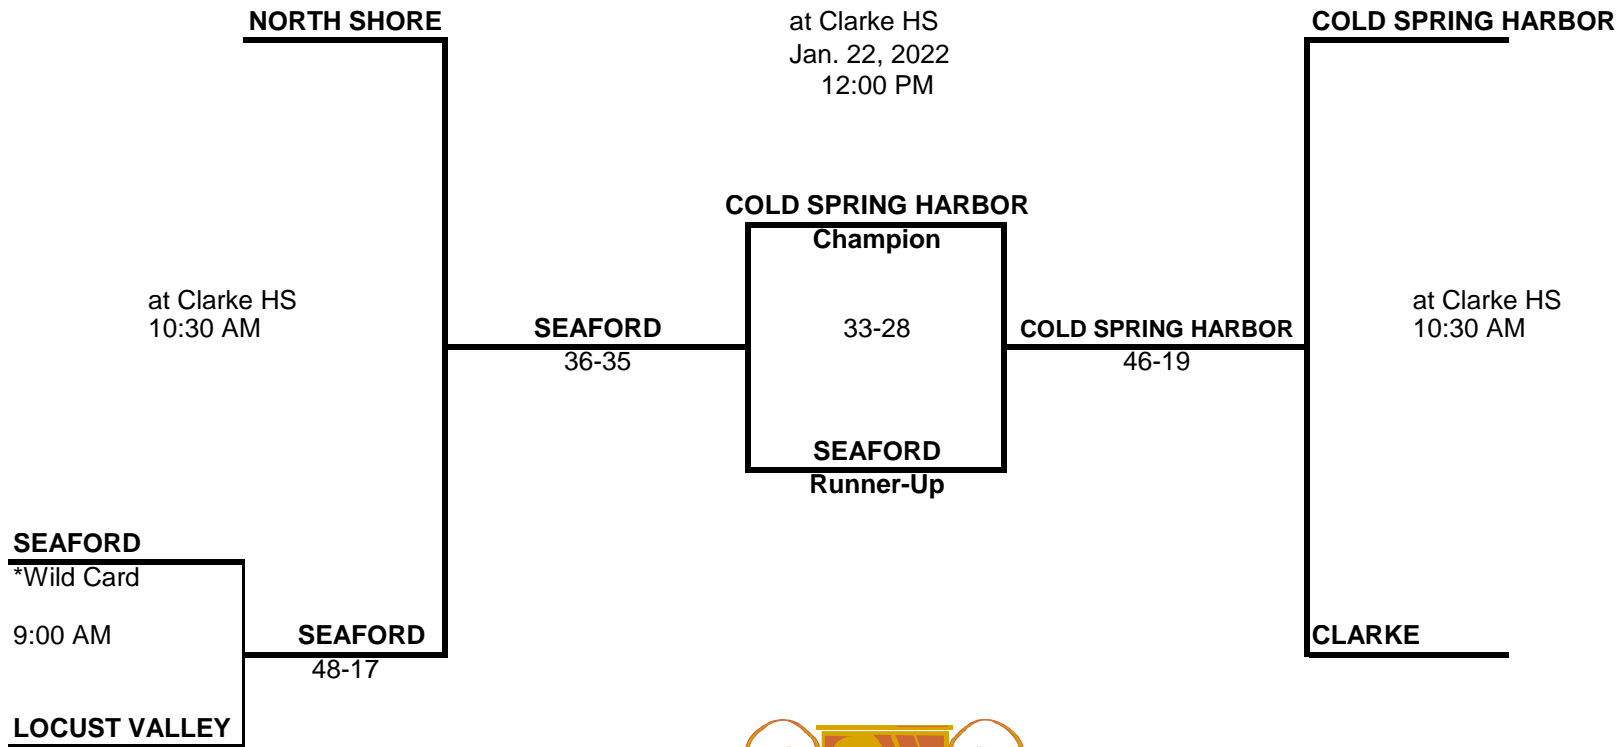

2022 NASSAU COUNTY

DUAL MEET CHAMPIONSHIPS

2 Spectators per Athlete All 3 Rounds

* Wild Card
The selected wild card team
will wrestle the 2nd place
team from the opposite
conference.