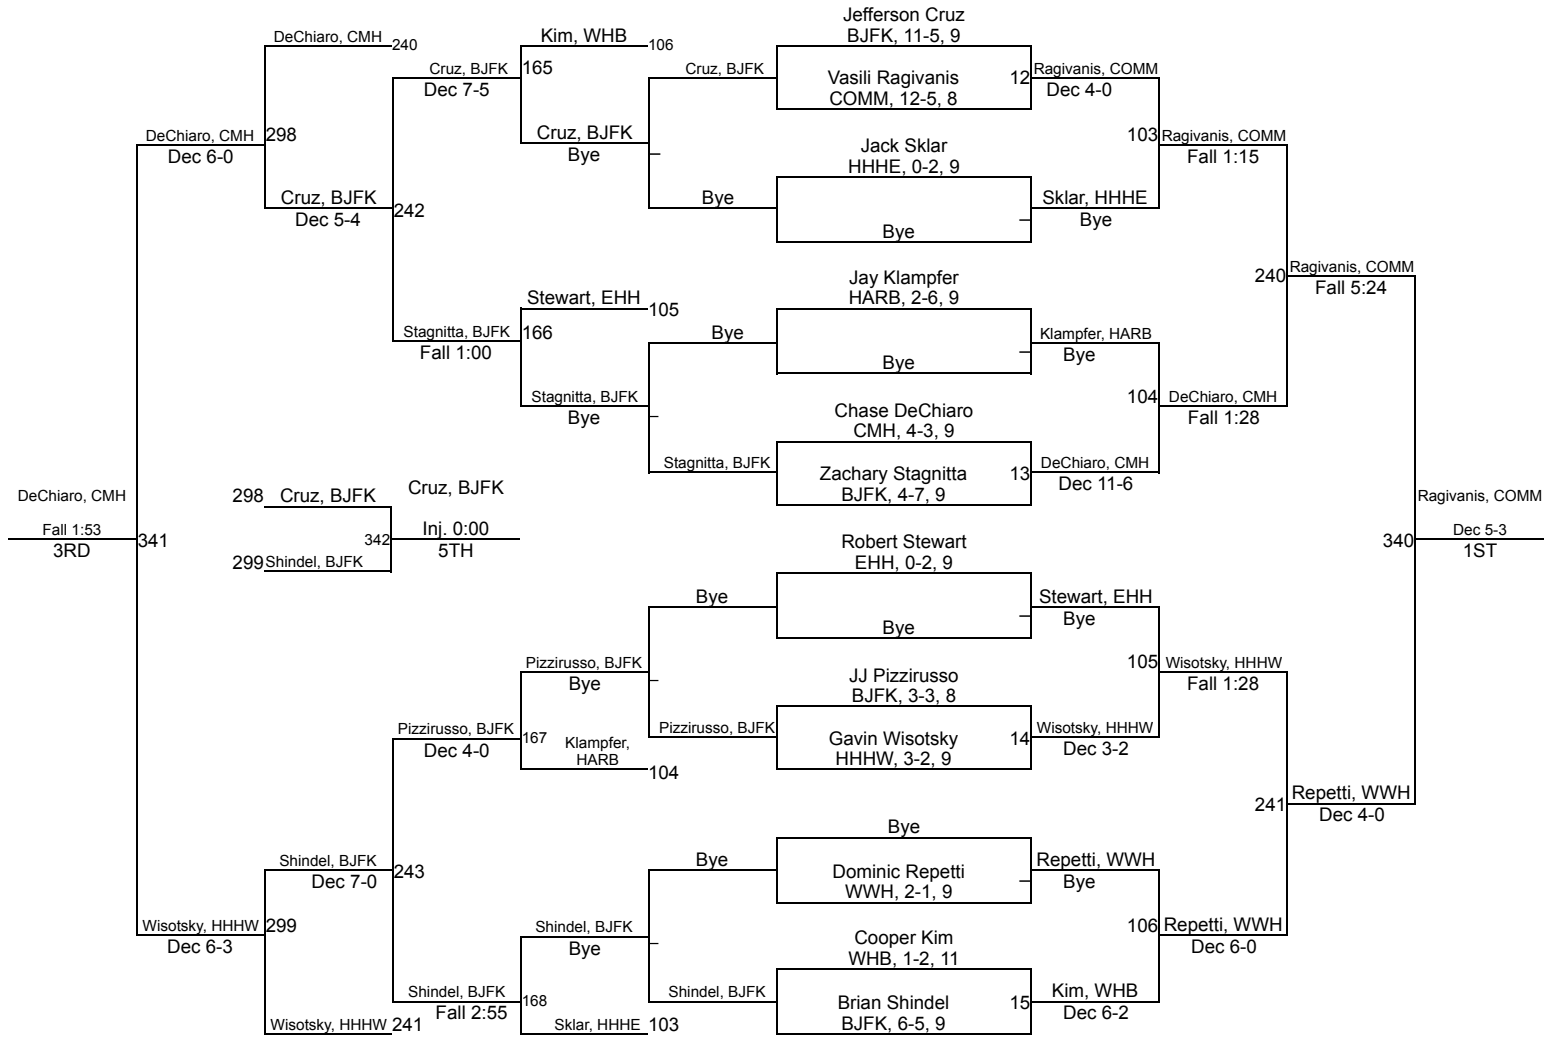

# Sal DiFazio Holiday Wrestling Tournament

**99 lbs**