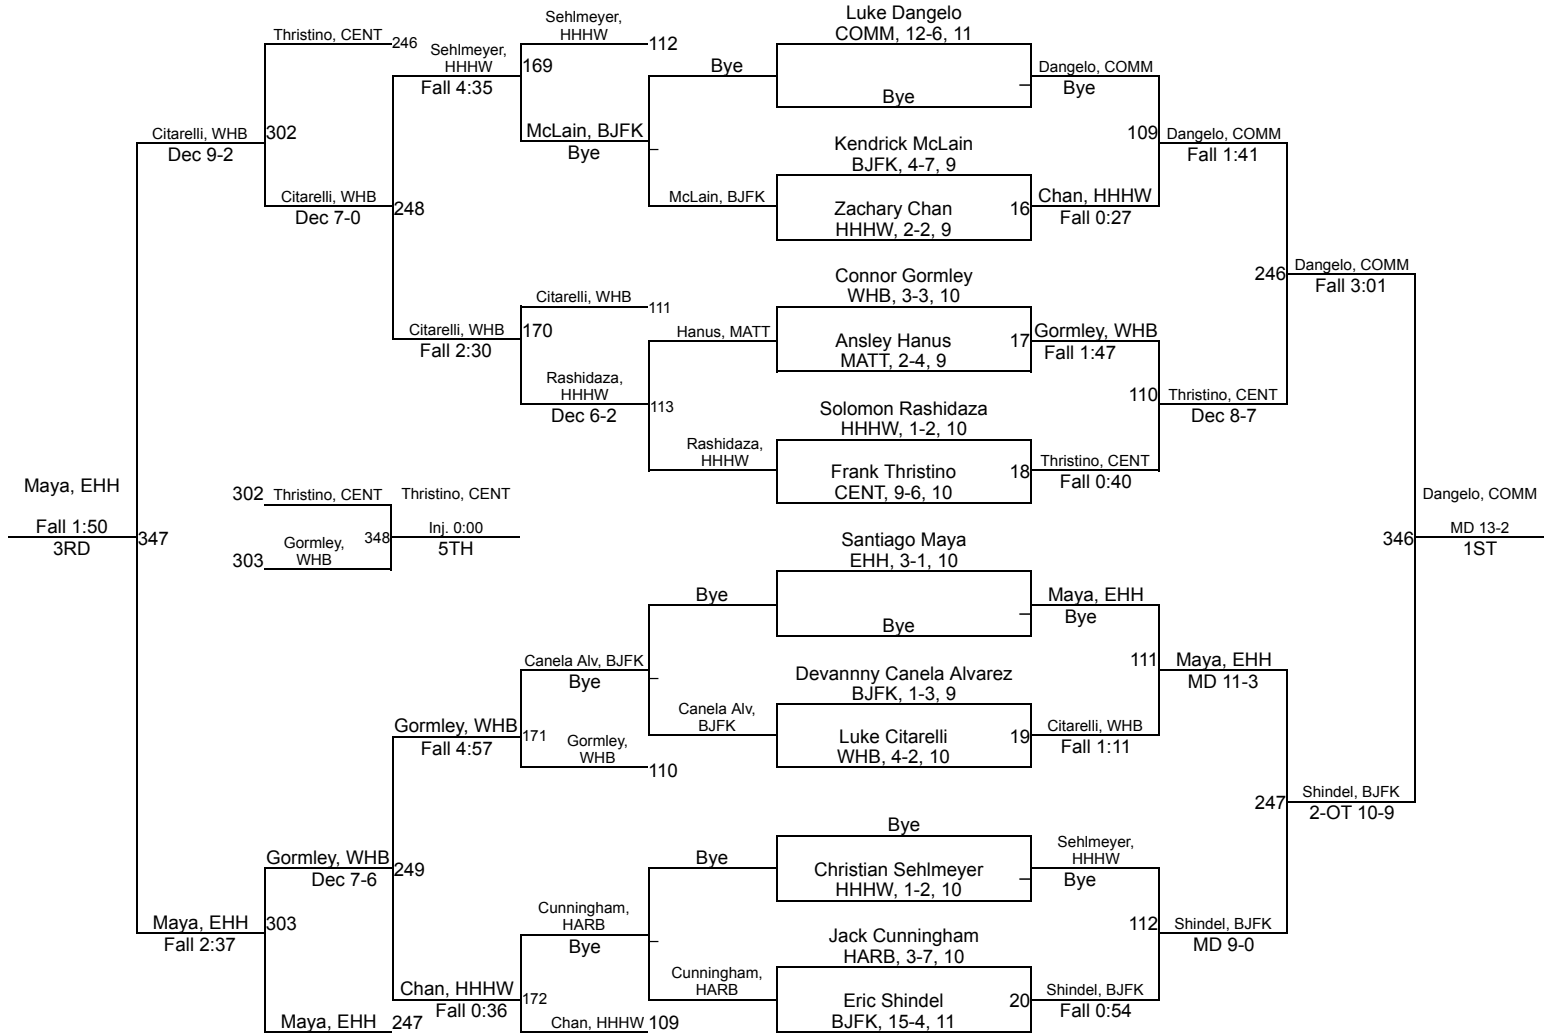

Sal DiFazio Holiday Wrestling Tournament

113 lbs