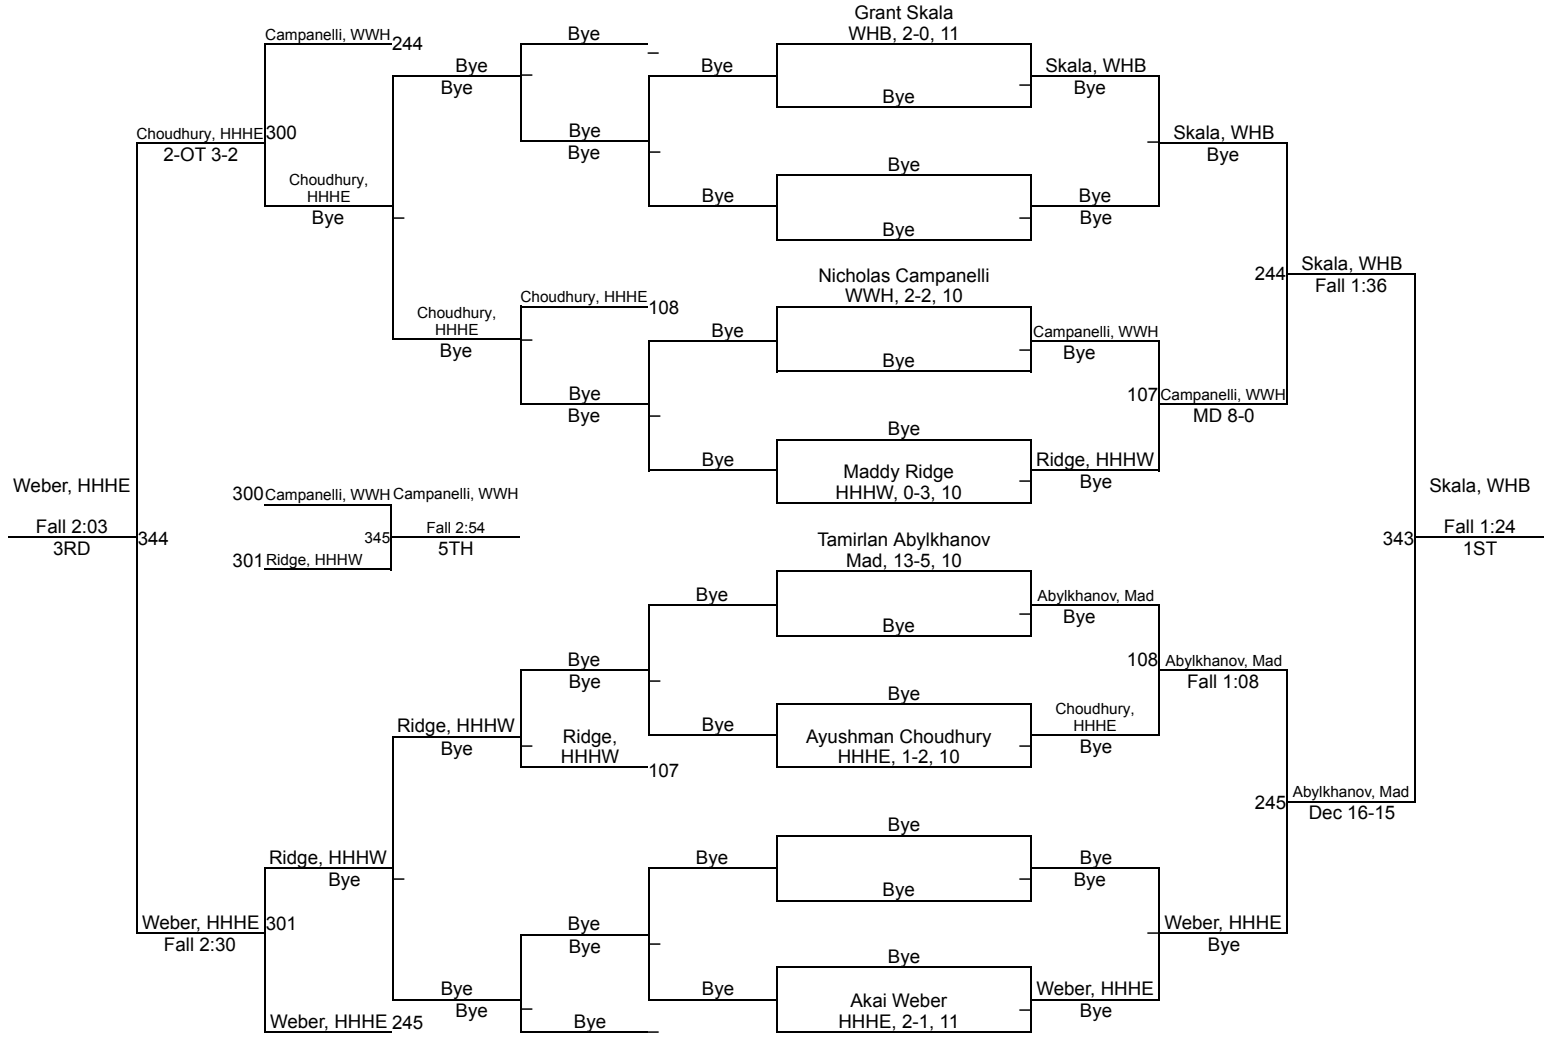

Sal DiFazio Holiday Wrestling Tournament

106 lbs