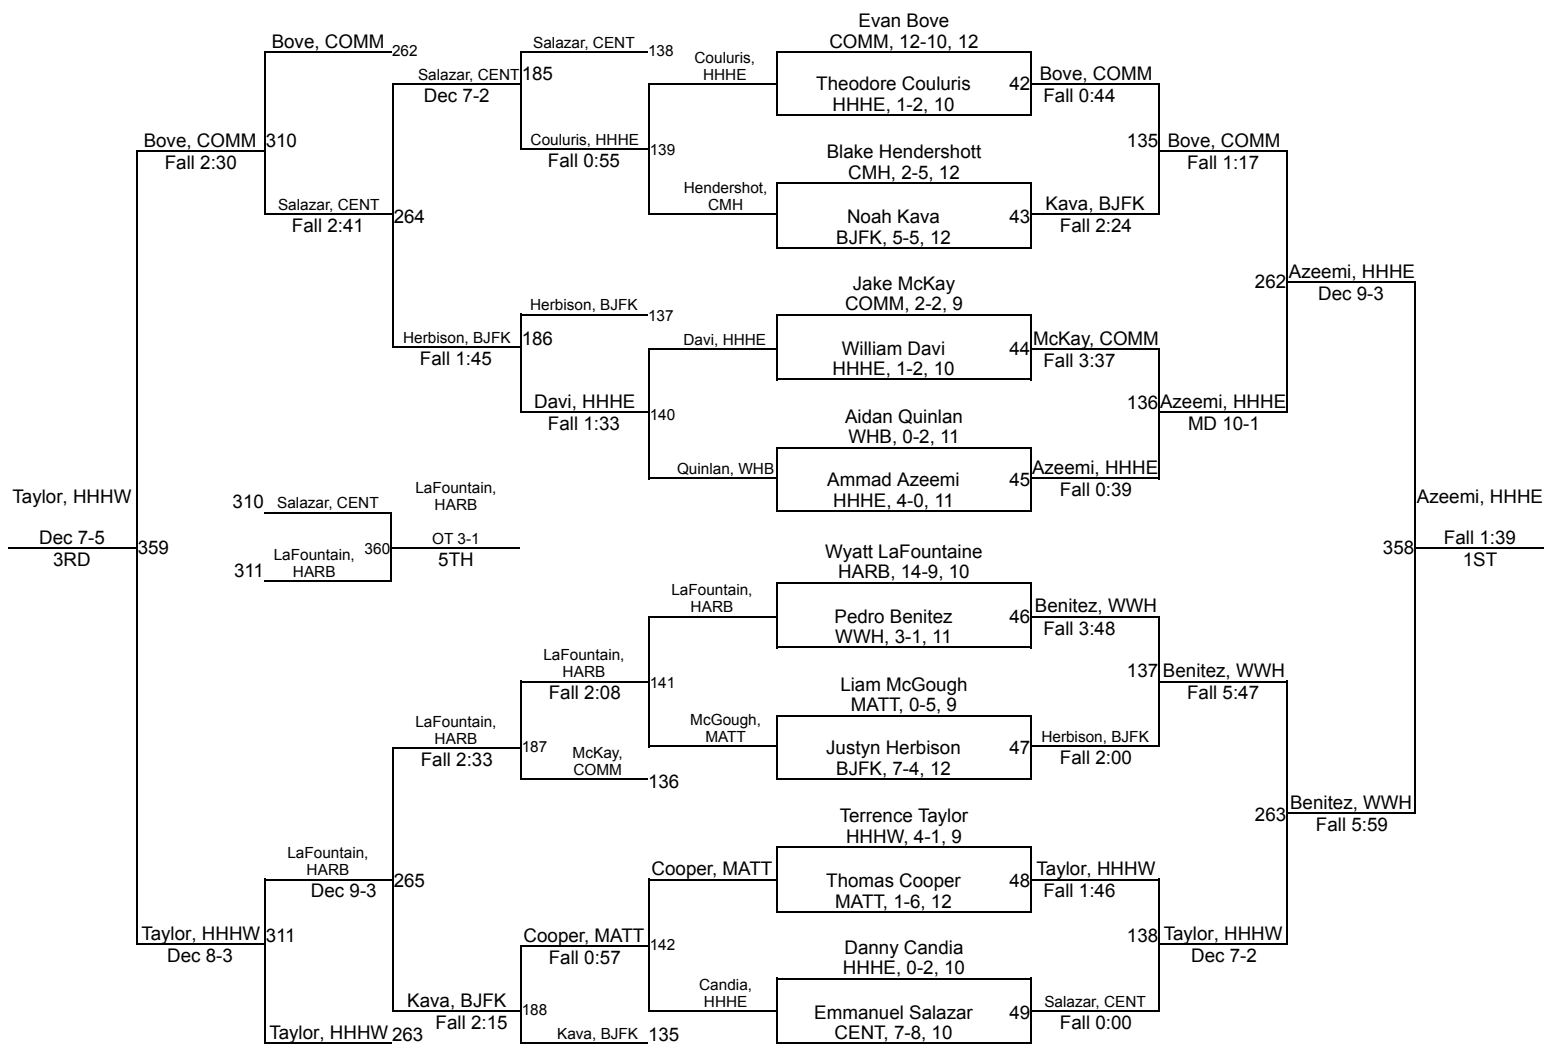

Sal DiFazio Holiday Wrestling Tournament

182 lbs