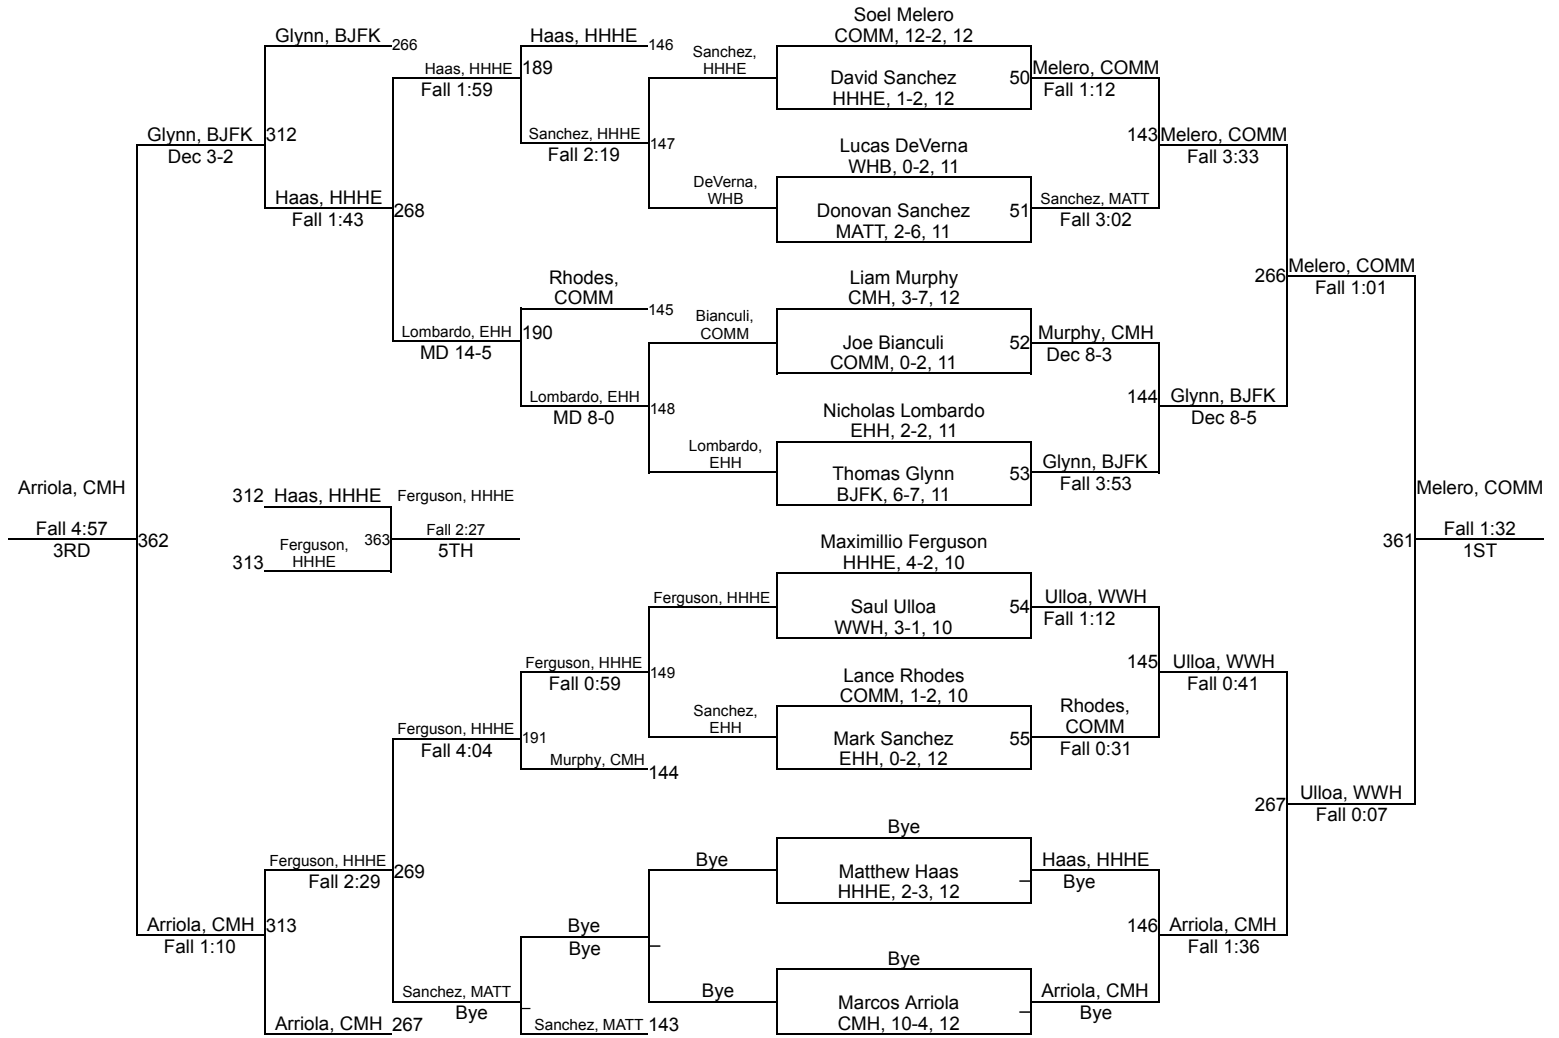

Sal DiFazio Holiday Wrestling Tournament

195 lbs