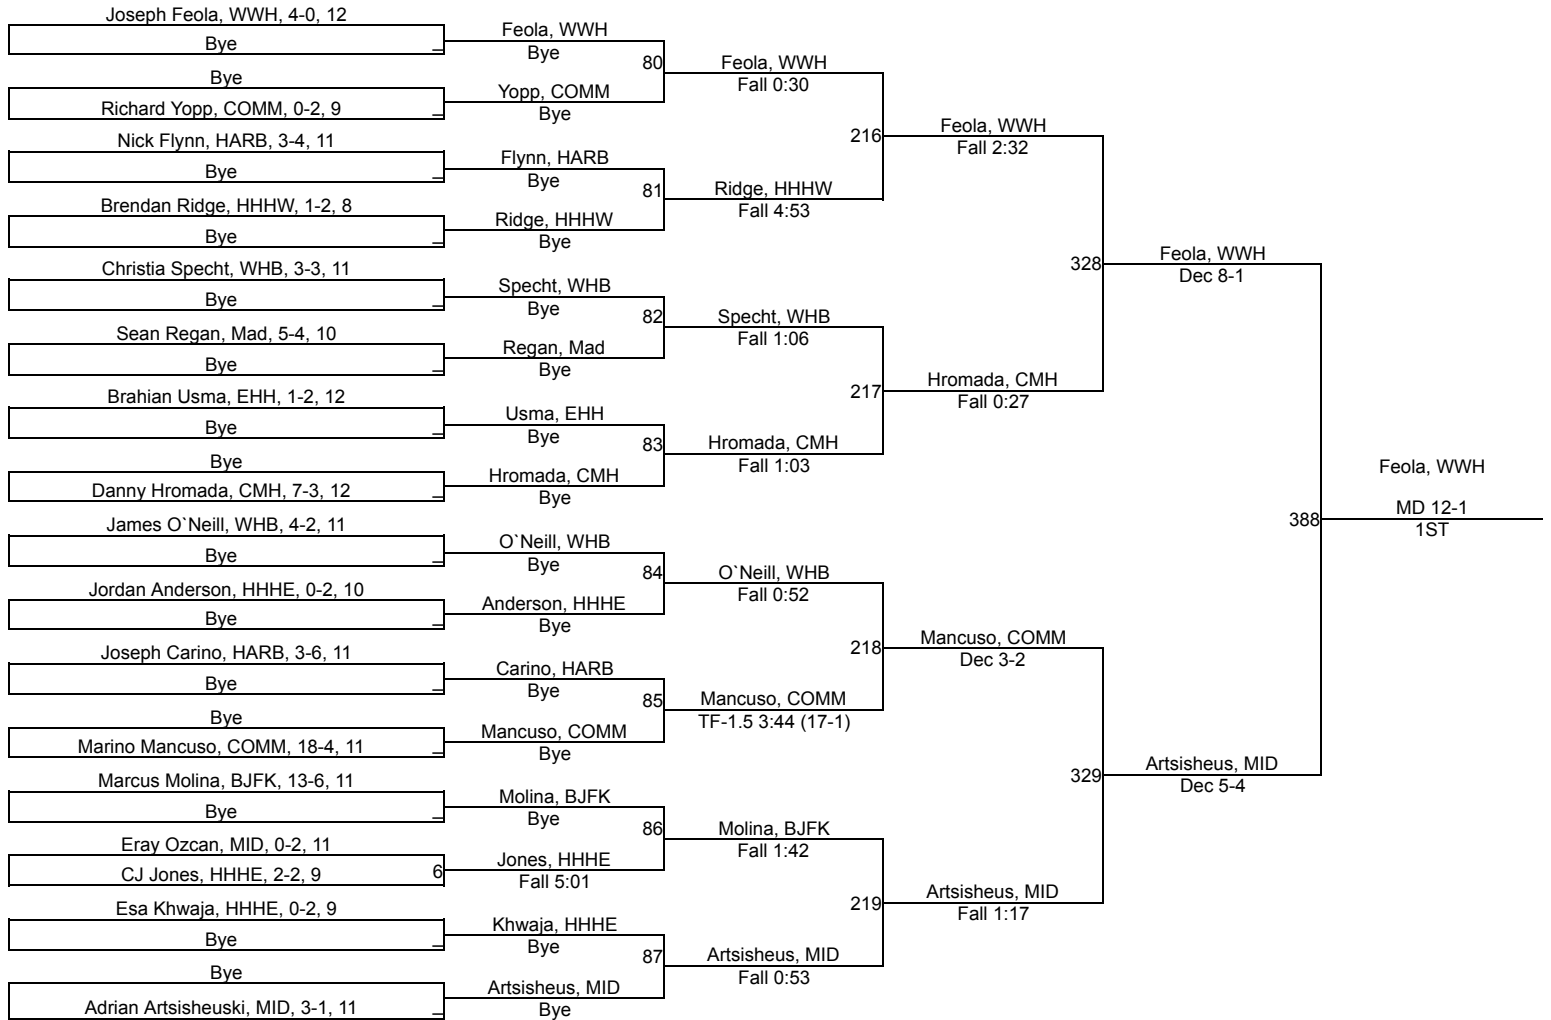

Sal DiFazio Holiday Wrestling Tournament

152 lbs