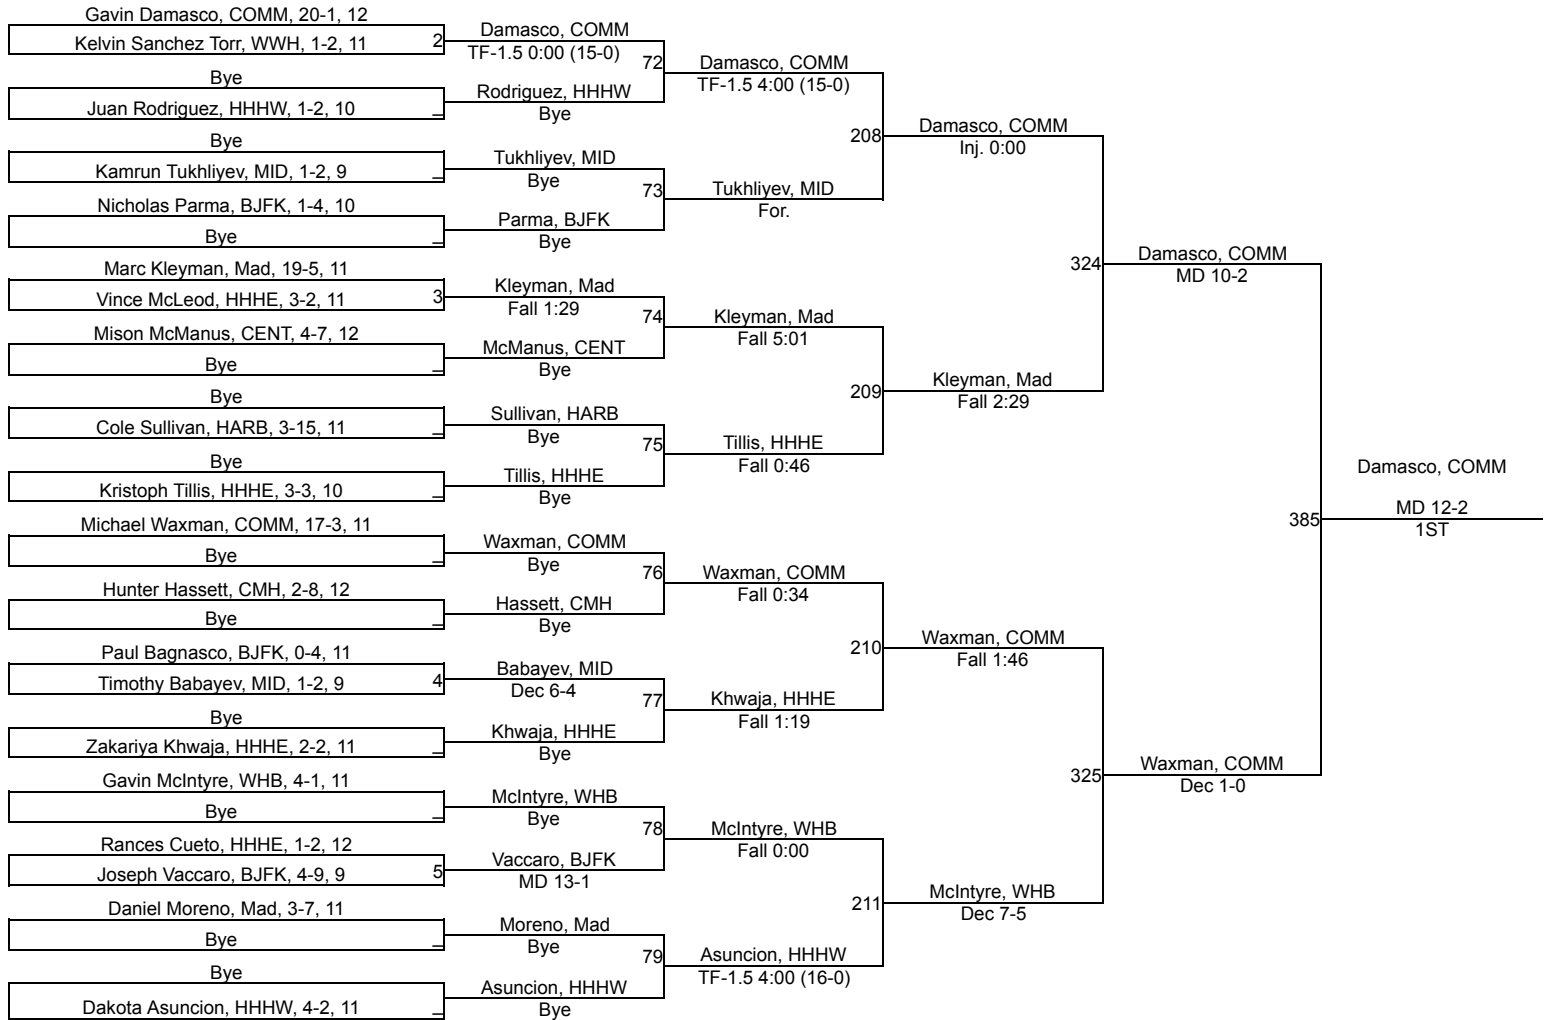

Sal DiFazio Holiday Wrestling Tournament

145 lbs