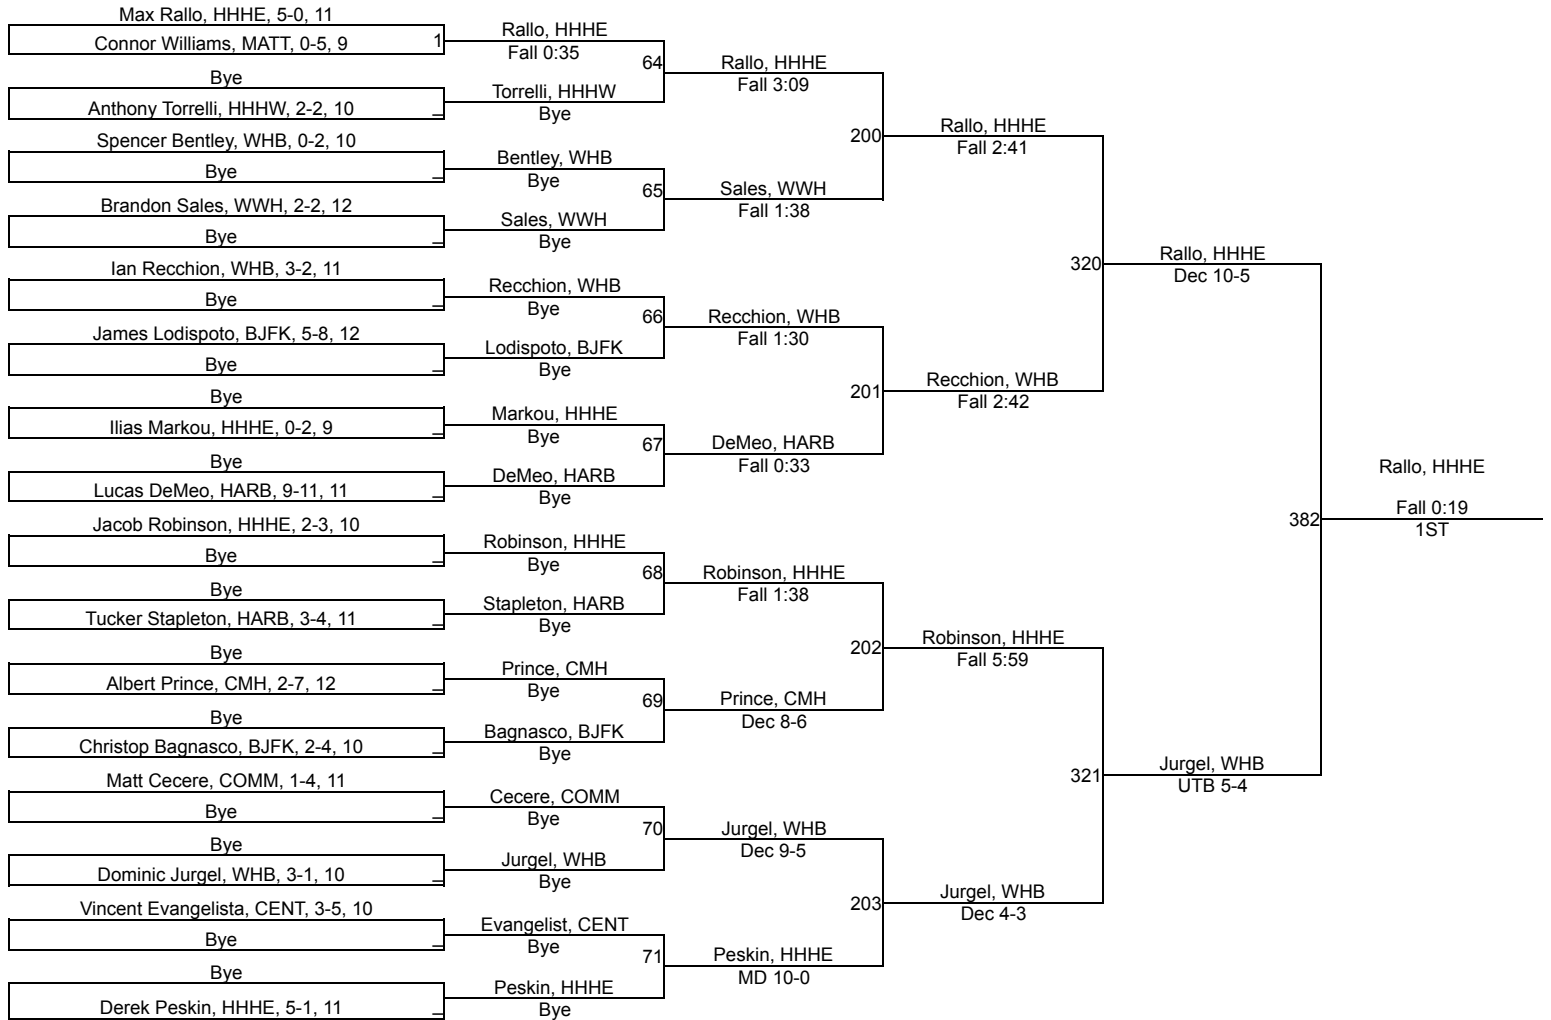

Sal DiFazio Holiday Wrestling Tournament

138 lbs