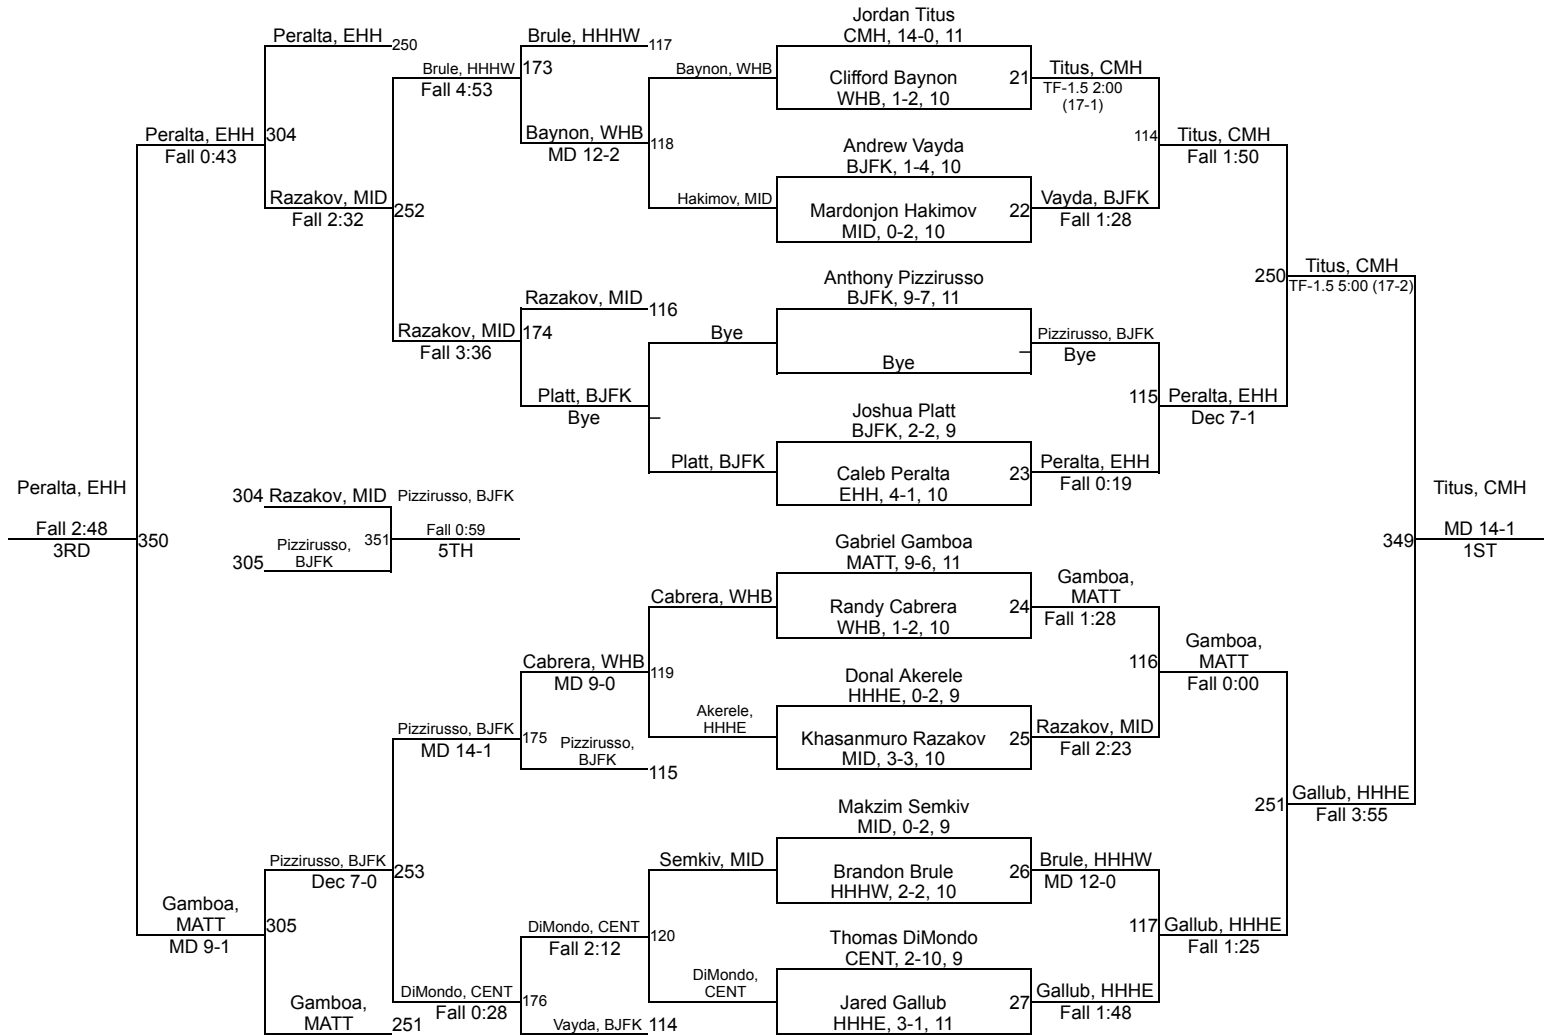

Sal DiFazio Holiday Wrestling Tournament

126 lbs