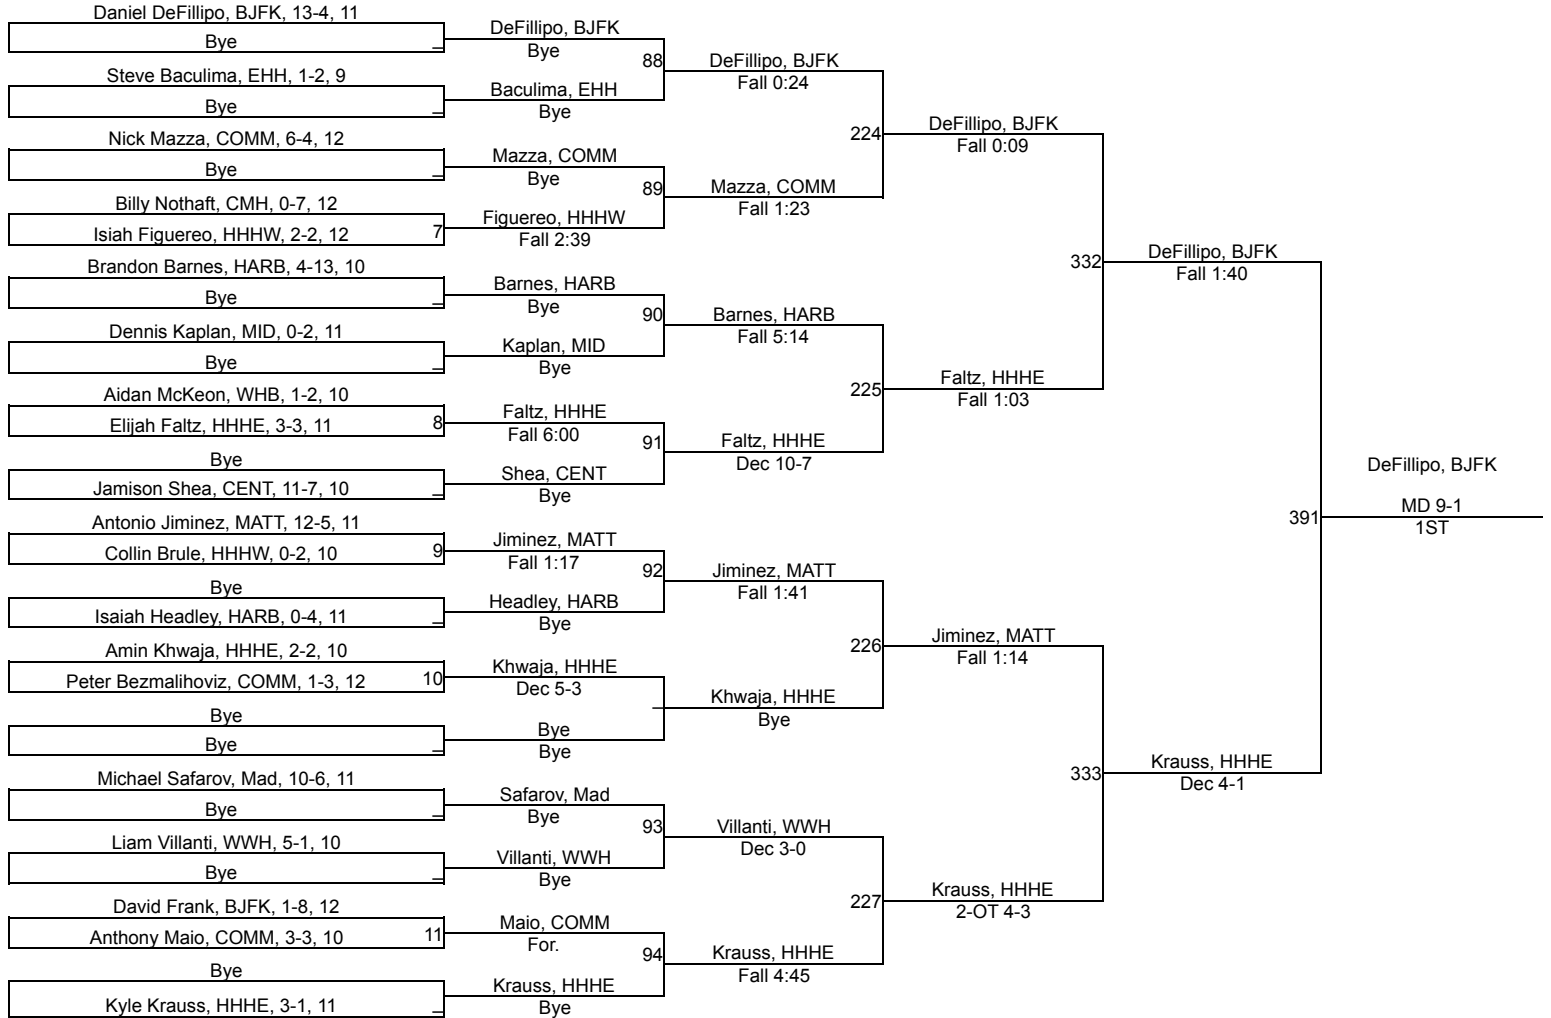

Sal DiFazio Holiday Wrestling Tournament

160 lbs