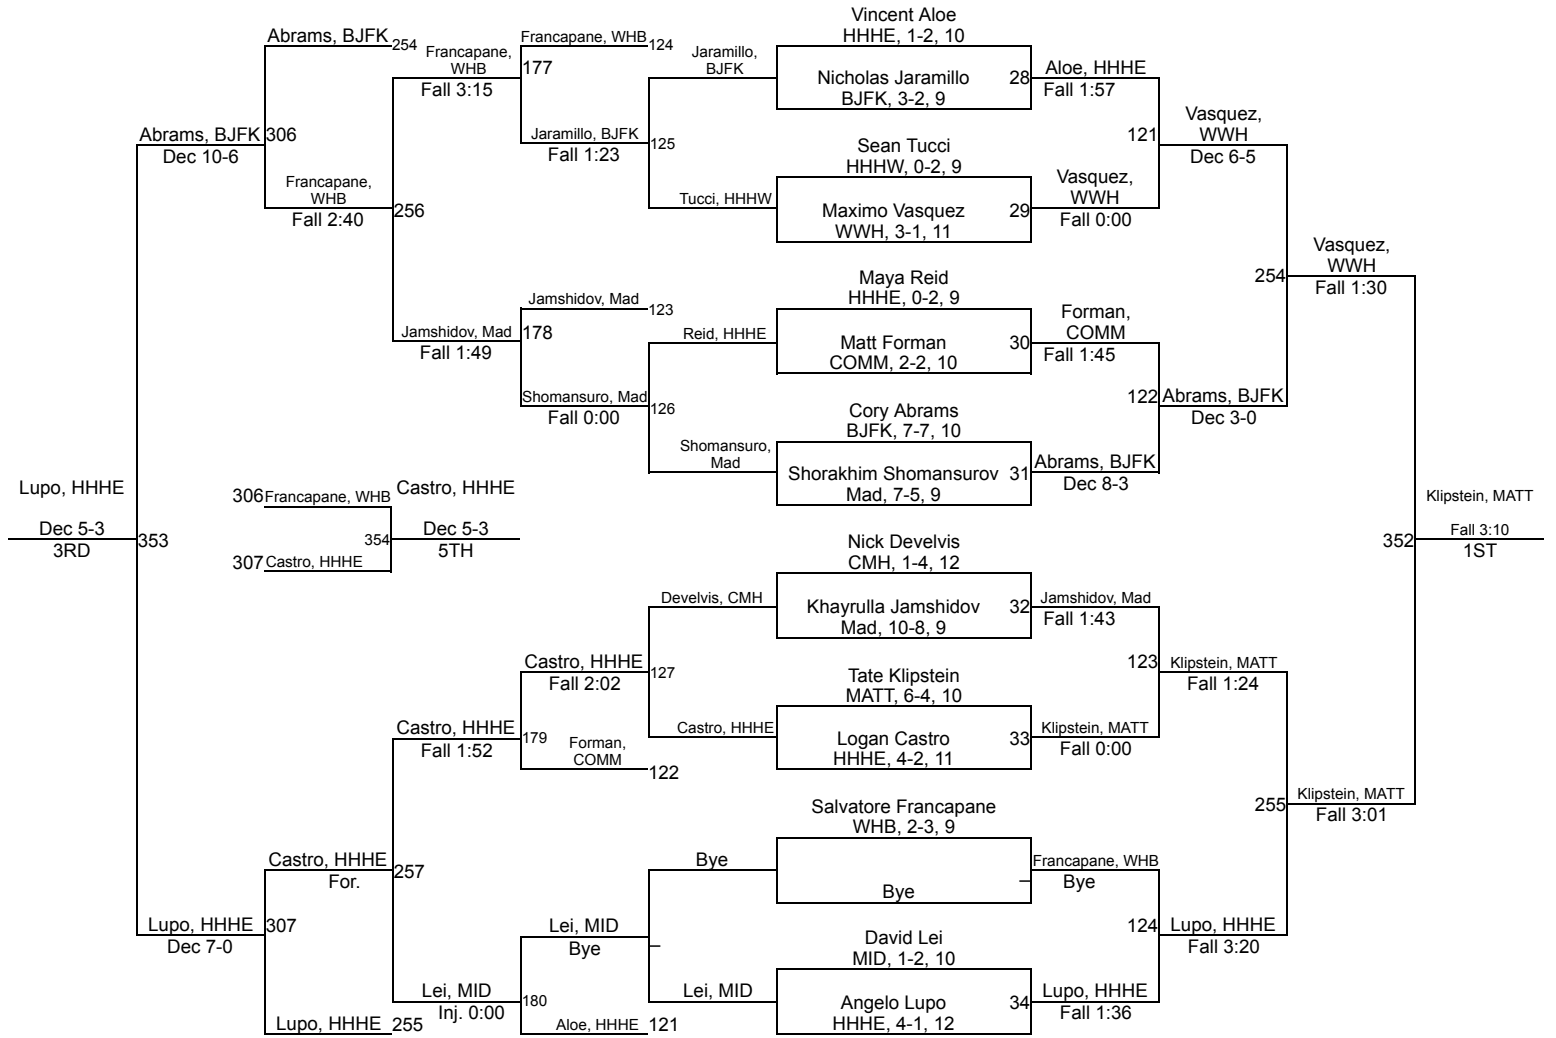

Sal DiFazio Holiday Wrestling Tournament

132 lbs