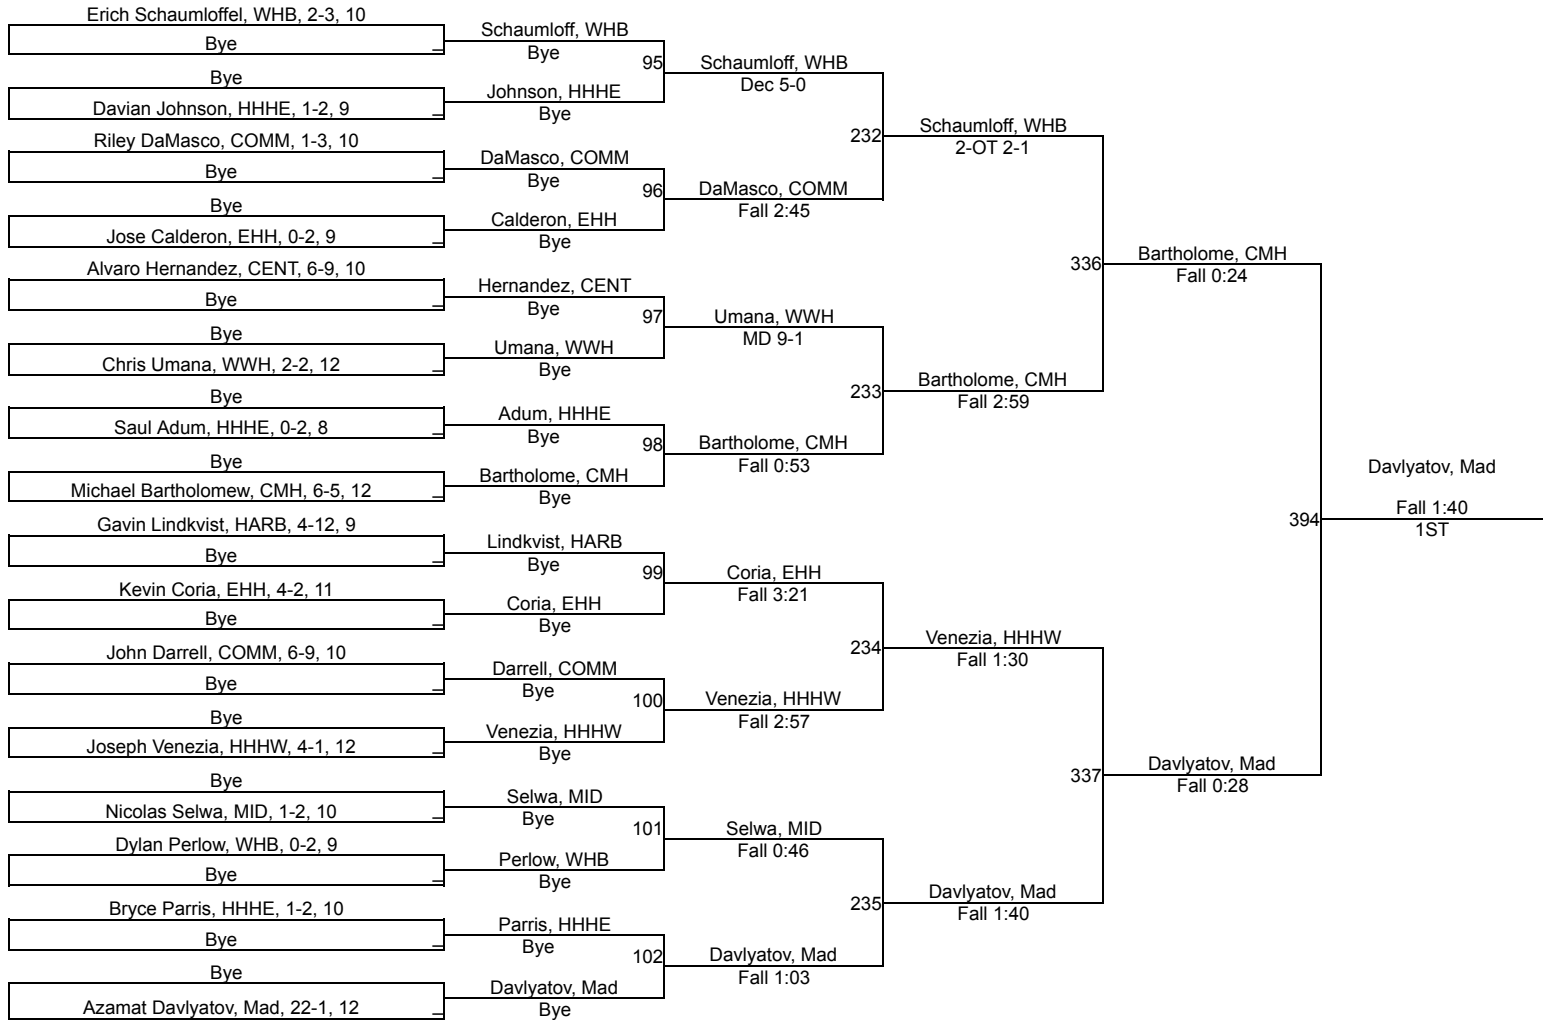

Sal DiFazio Holiday Wrestling Tournament

220 lbs