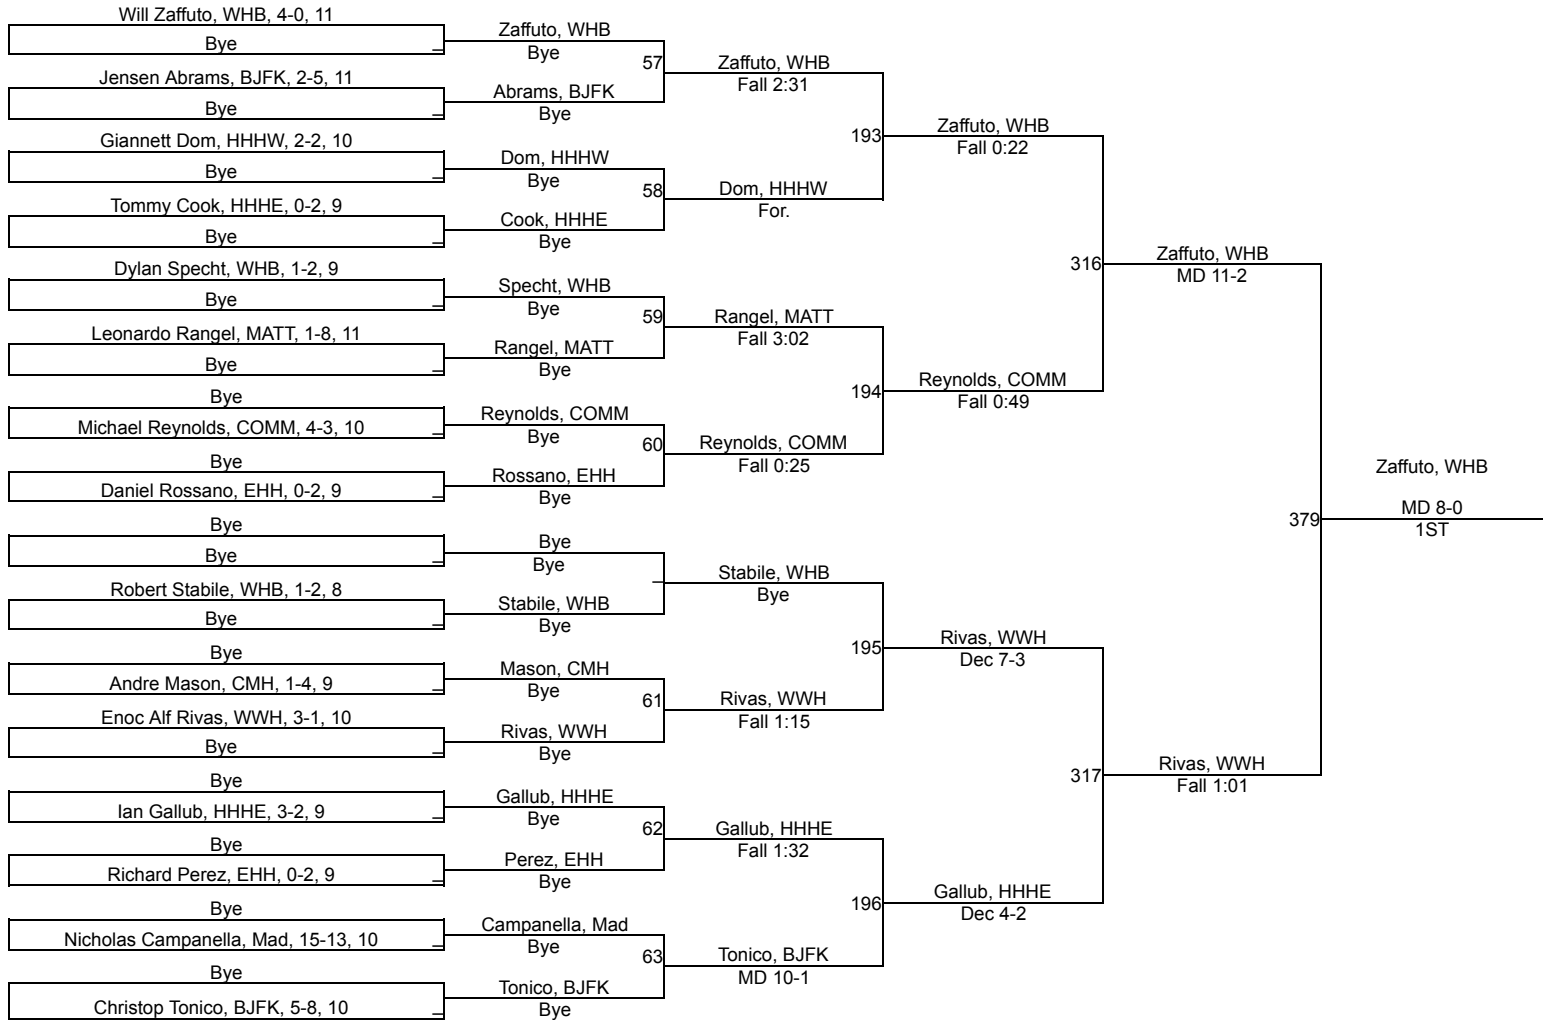

Sal DiFazio Holiday Wrestling Tournament

120 lbs