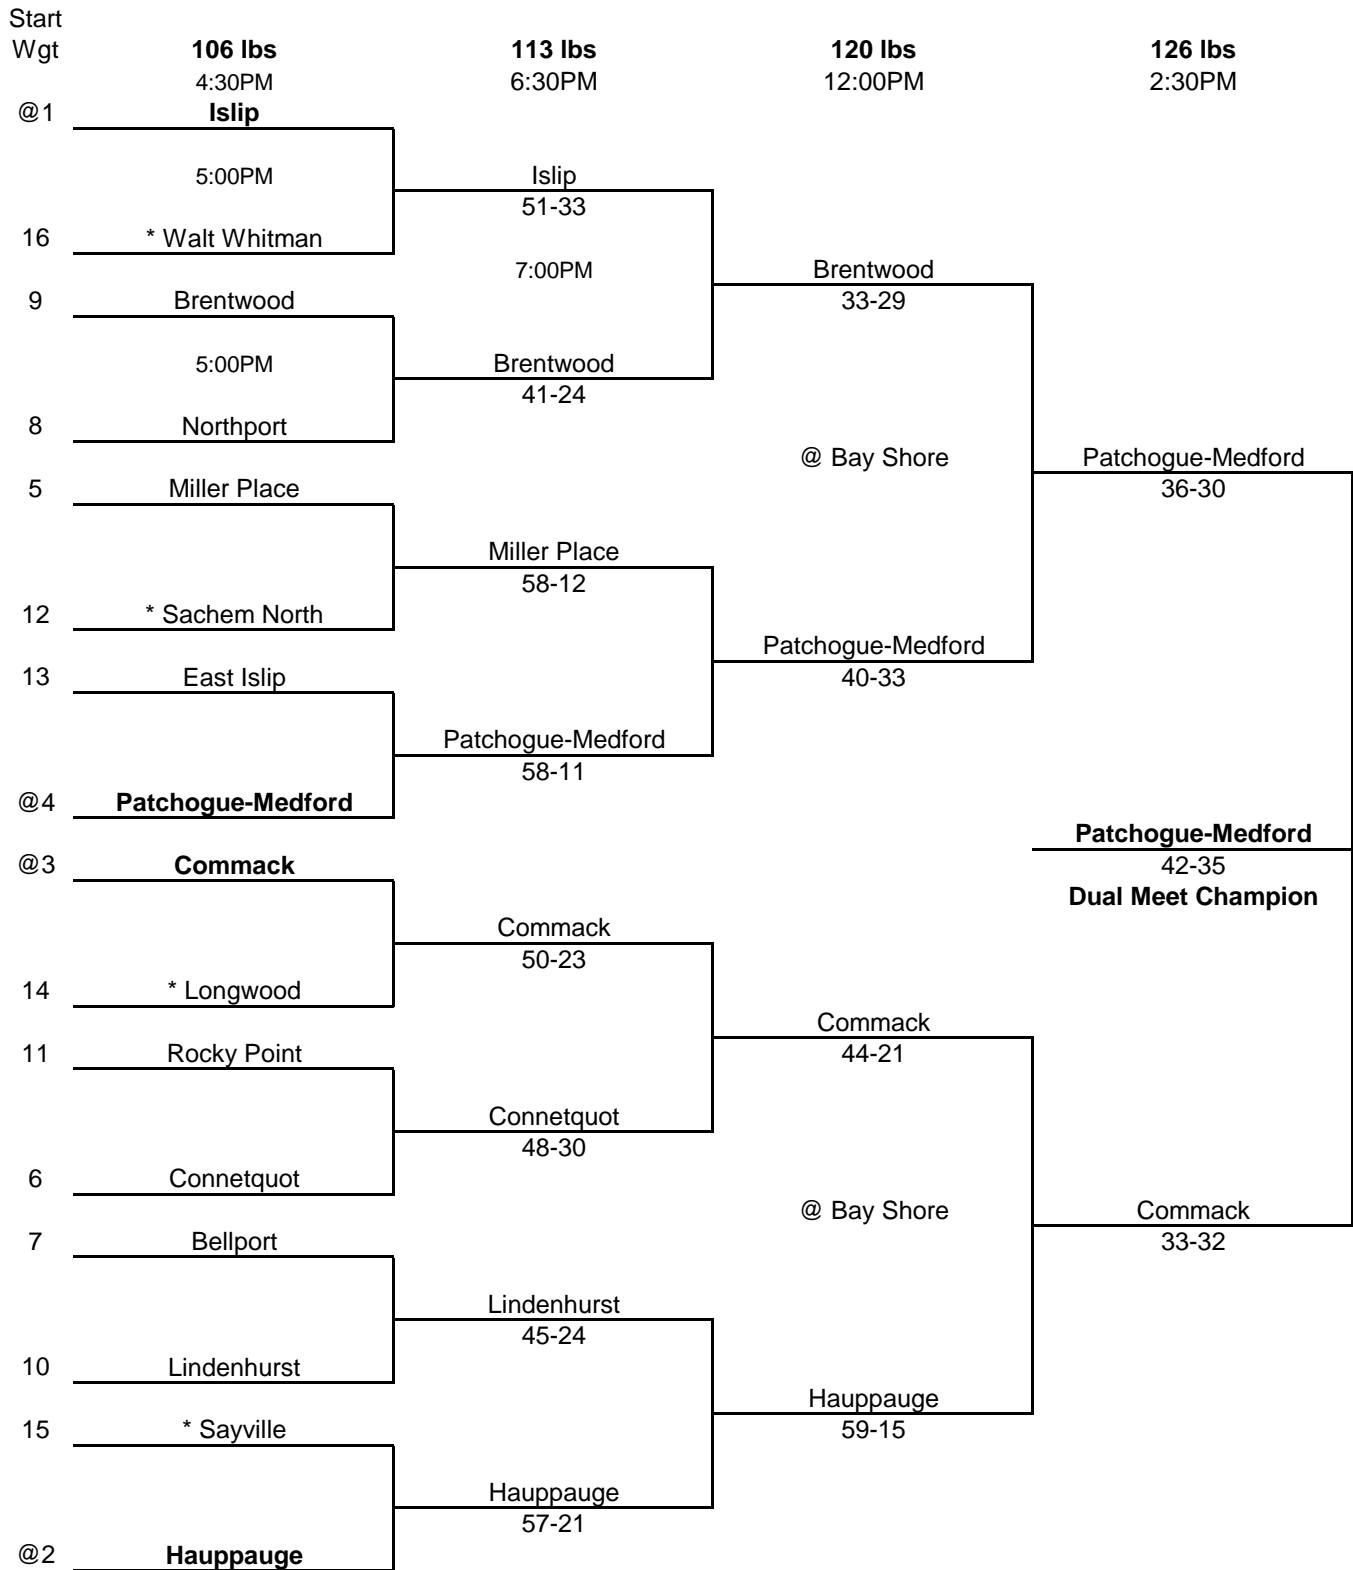

2020 Section XI D1 Dual Meet Championship

Wednesday January 22 at Higher Seed

Saturday January 25 at Bay Shore

Prelims and quarters hosted by the #1, #2, #3 and #4 seeds
Semifinals and Finals at Bay Shore

* - Denotes Wild Card Selection