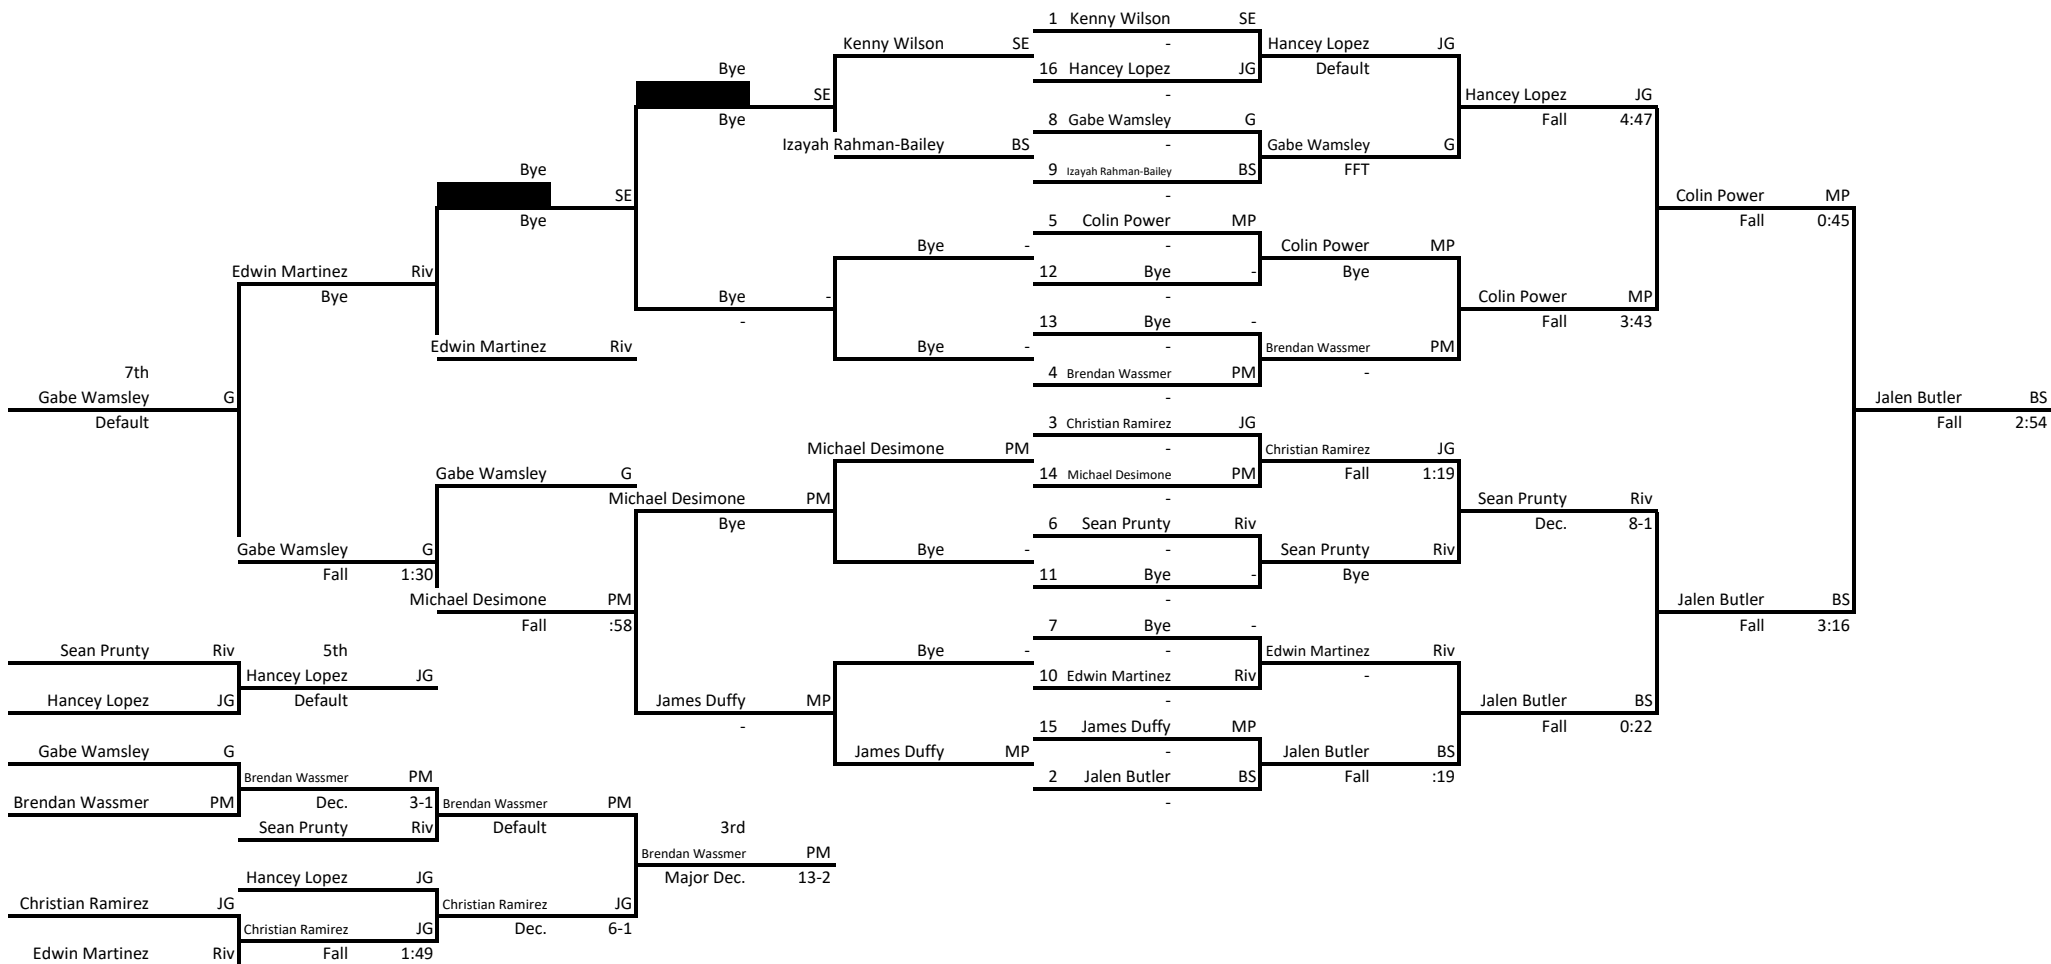

2018 Raider Invitational

Weight: 120

2018 Raider Invitational

Weight Class: 220