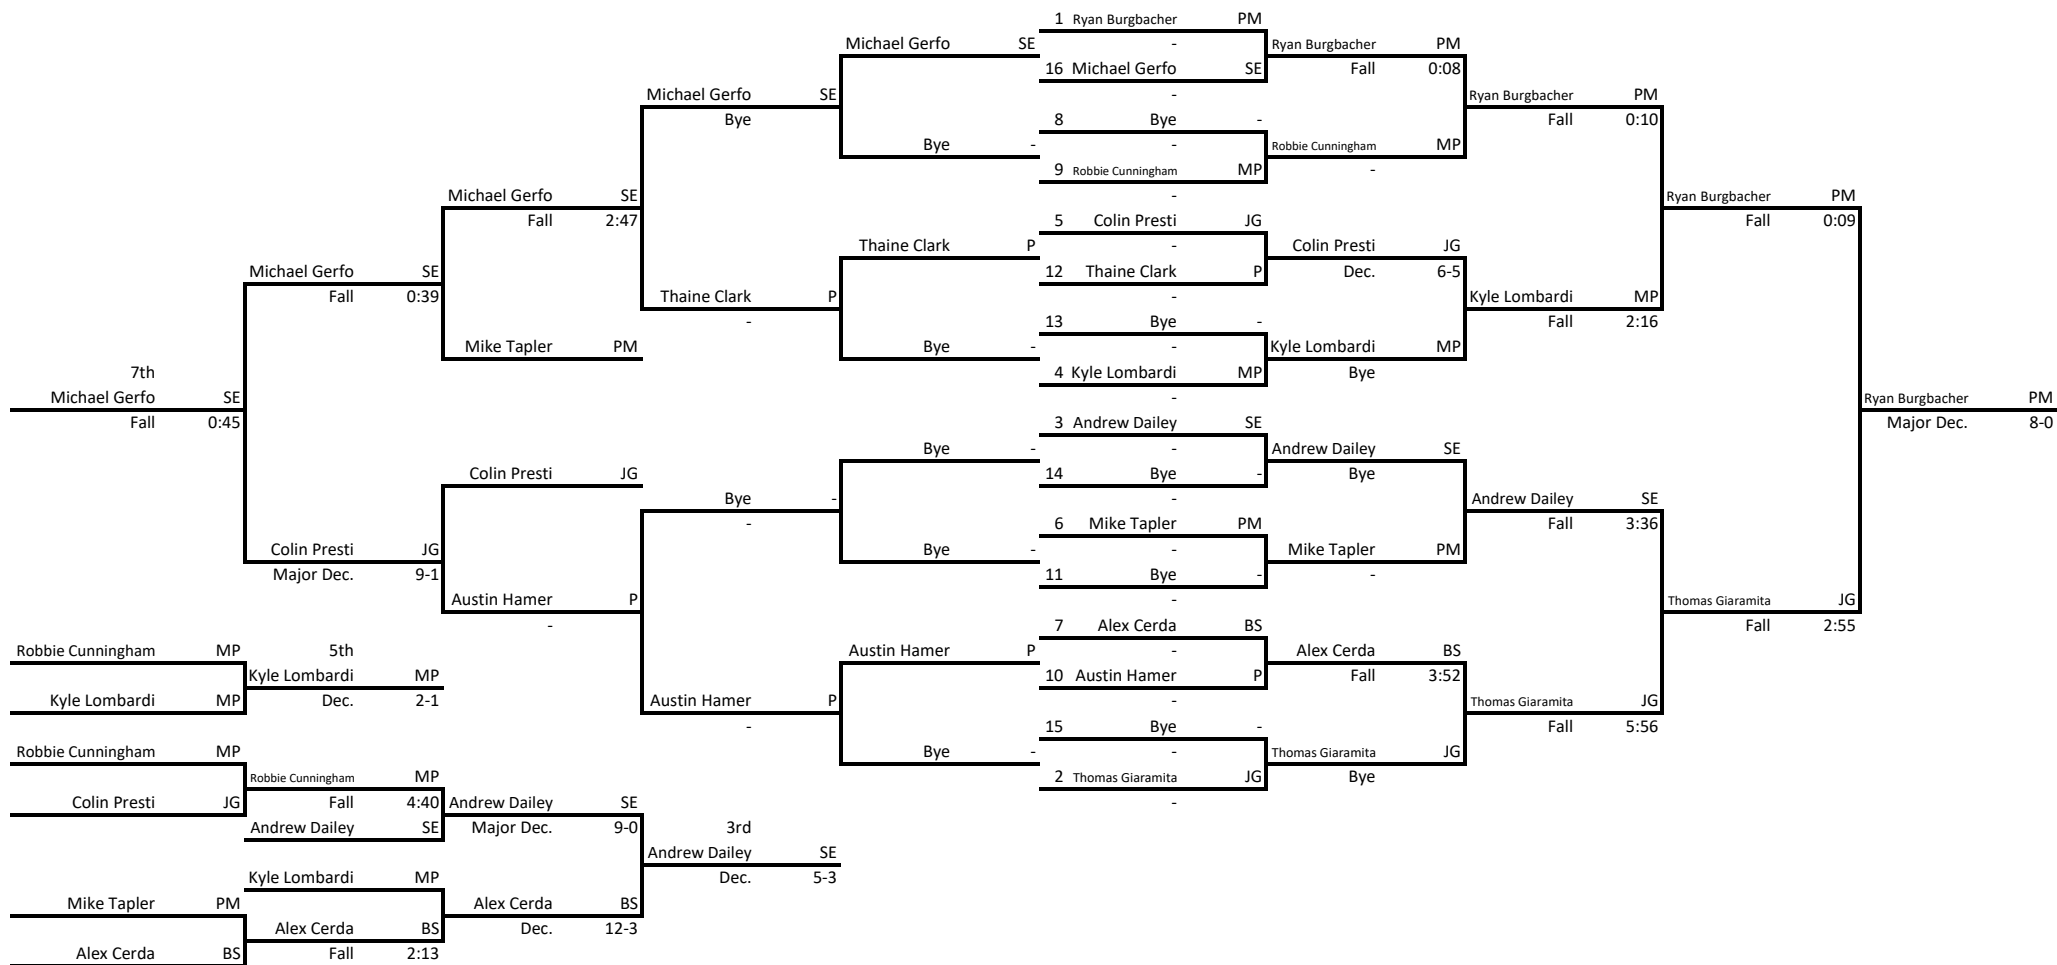

2018 Raider Invitational

Weight: 120

2018 Raider Invitational

Weight Class: 220