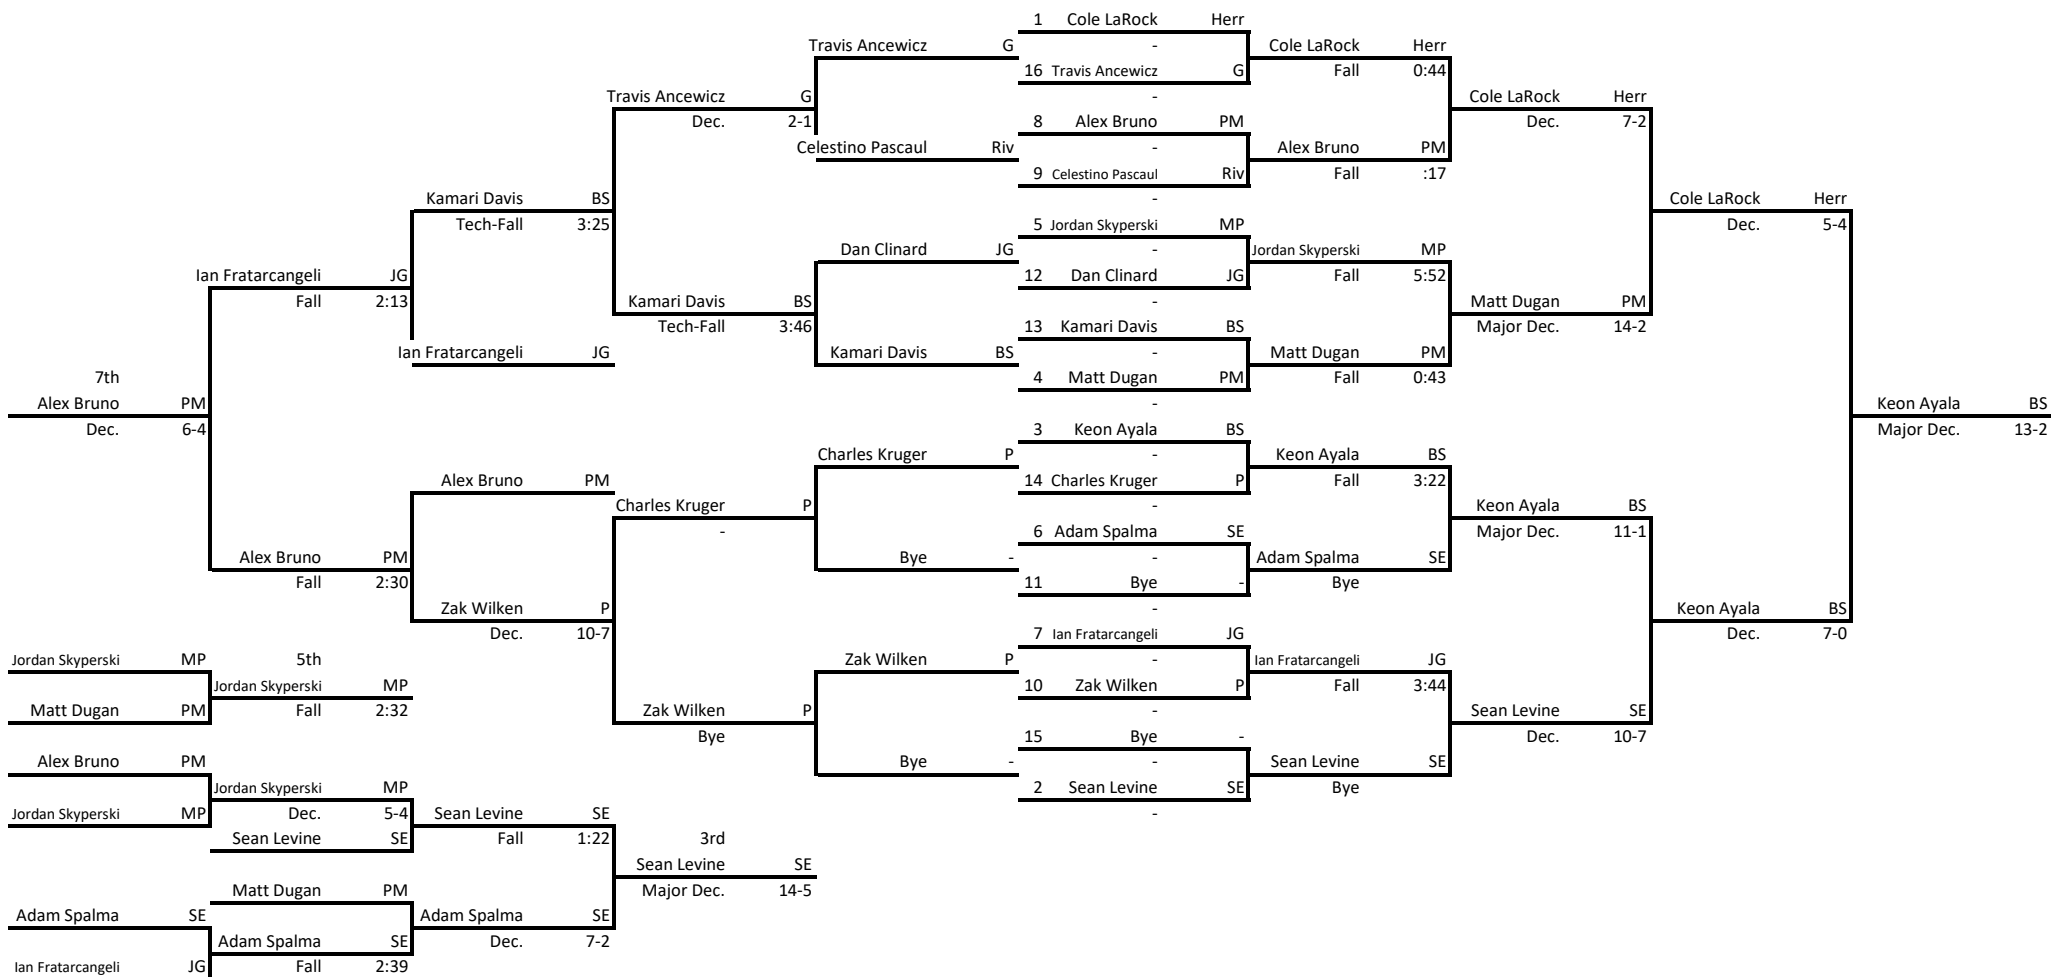

2018 Raider Invitational

Weight: 120

2018 Raider Invitational

Weight Class: 220