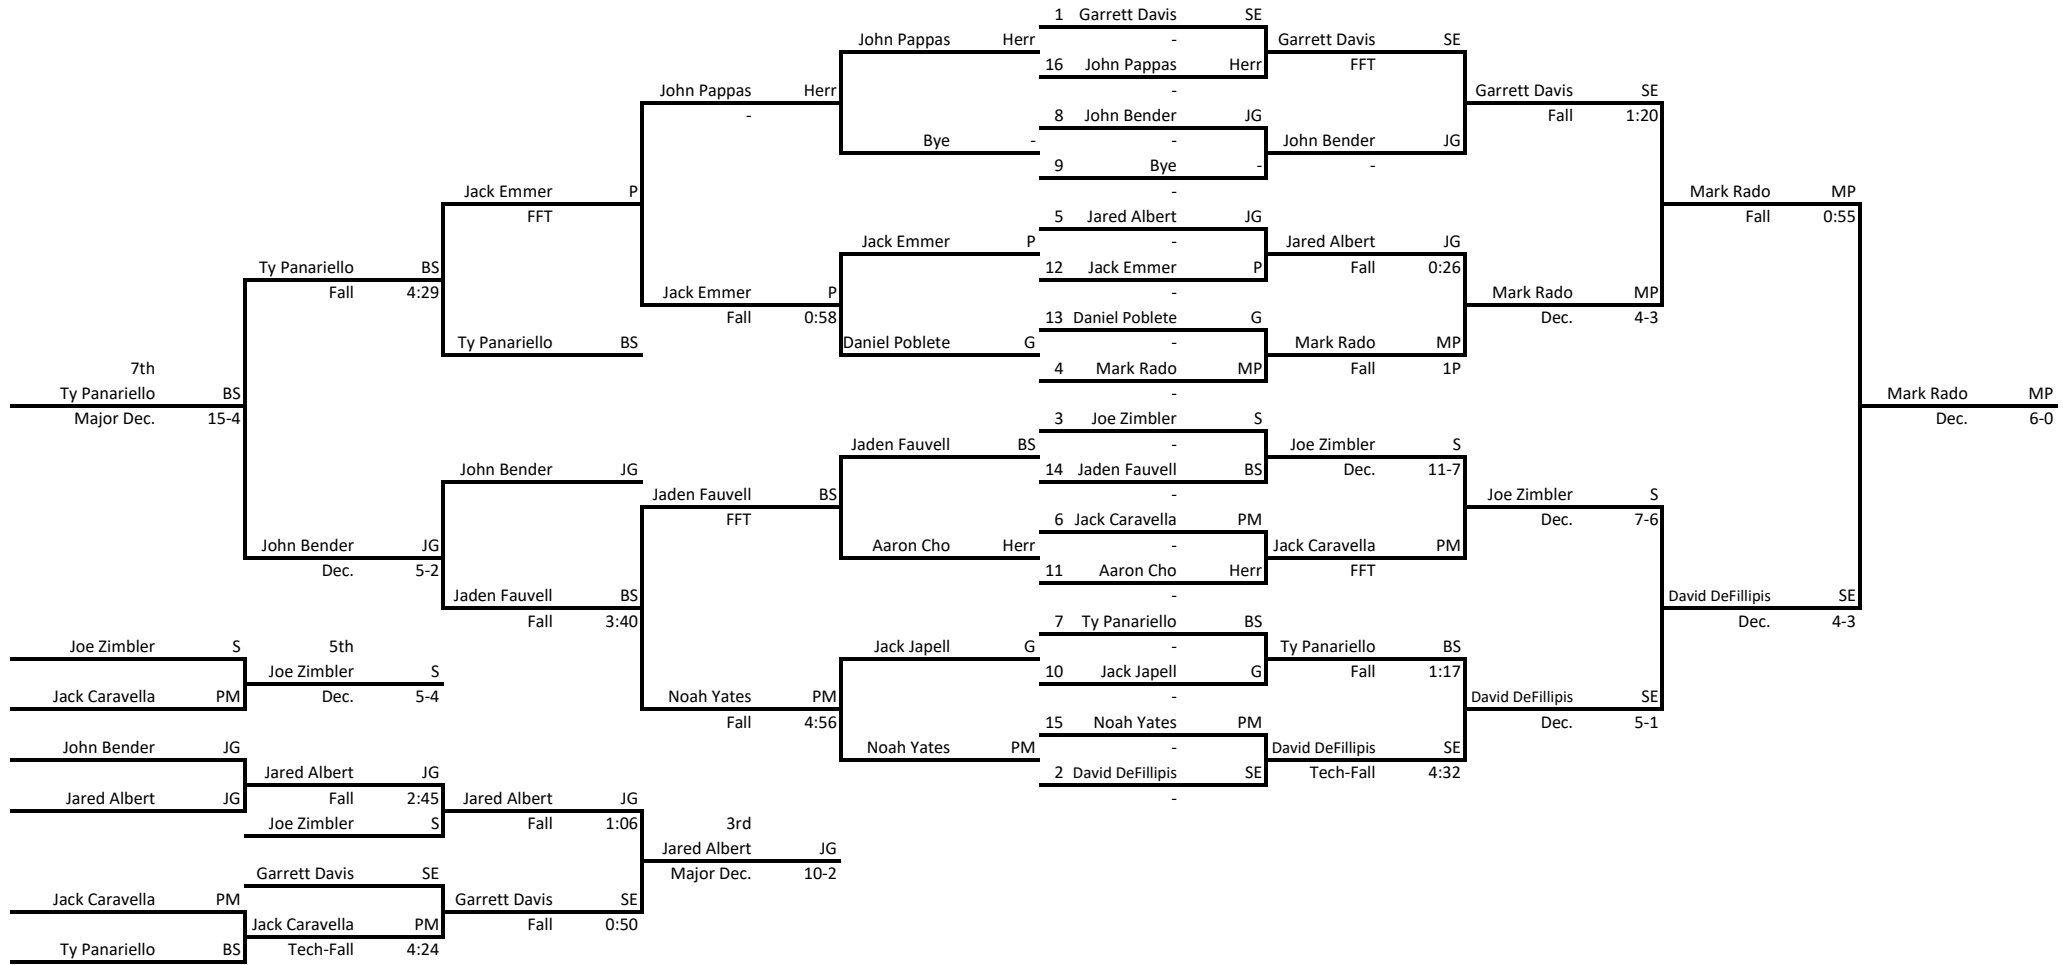

2018 Raider Invitational

Weight: 120

2018 Raider Invitational

Weight Class: 220