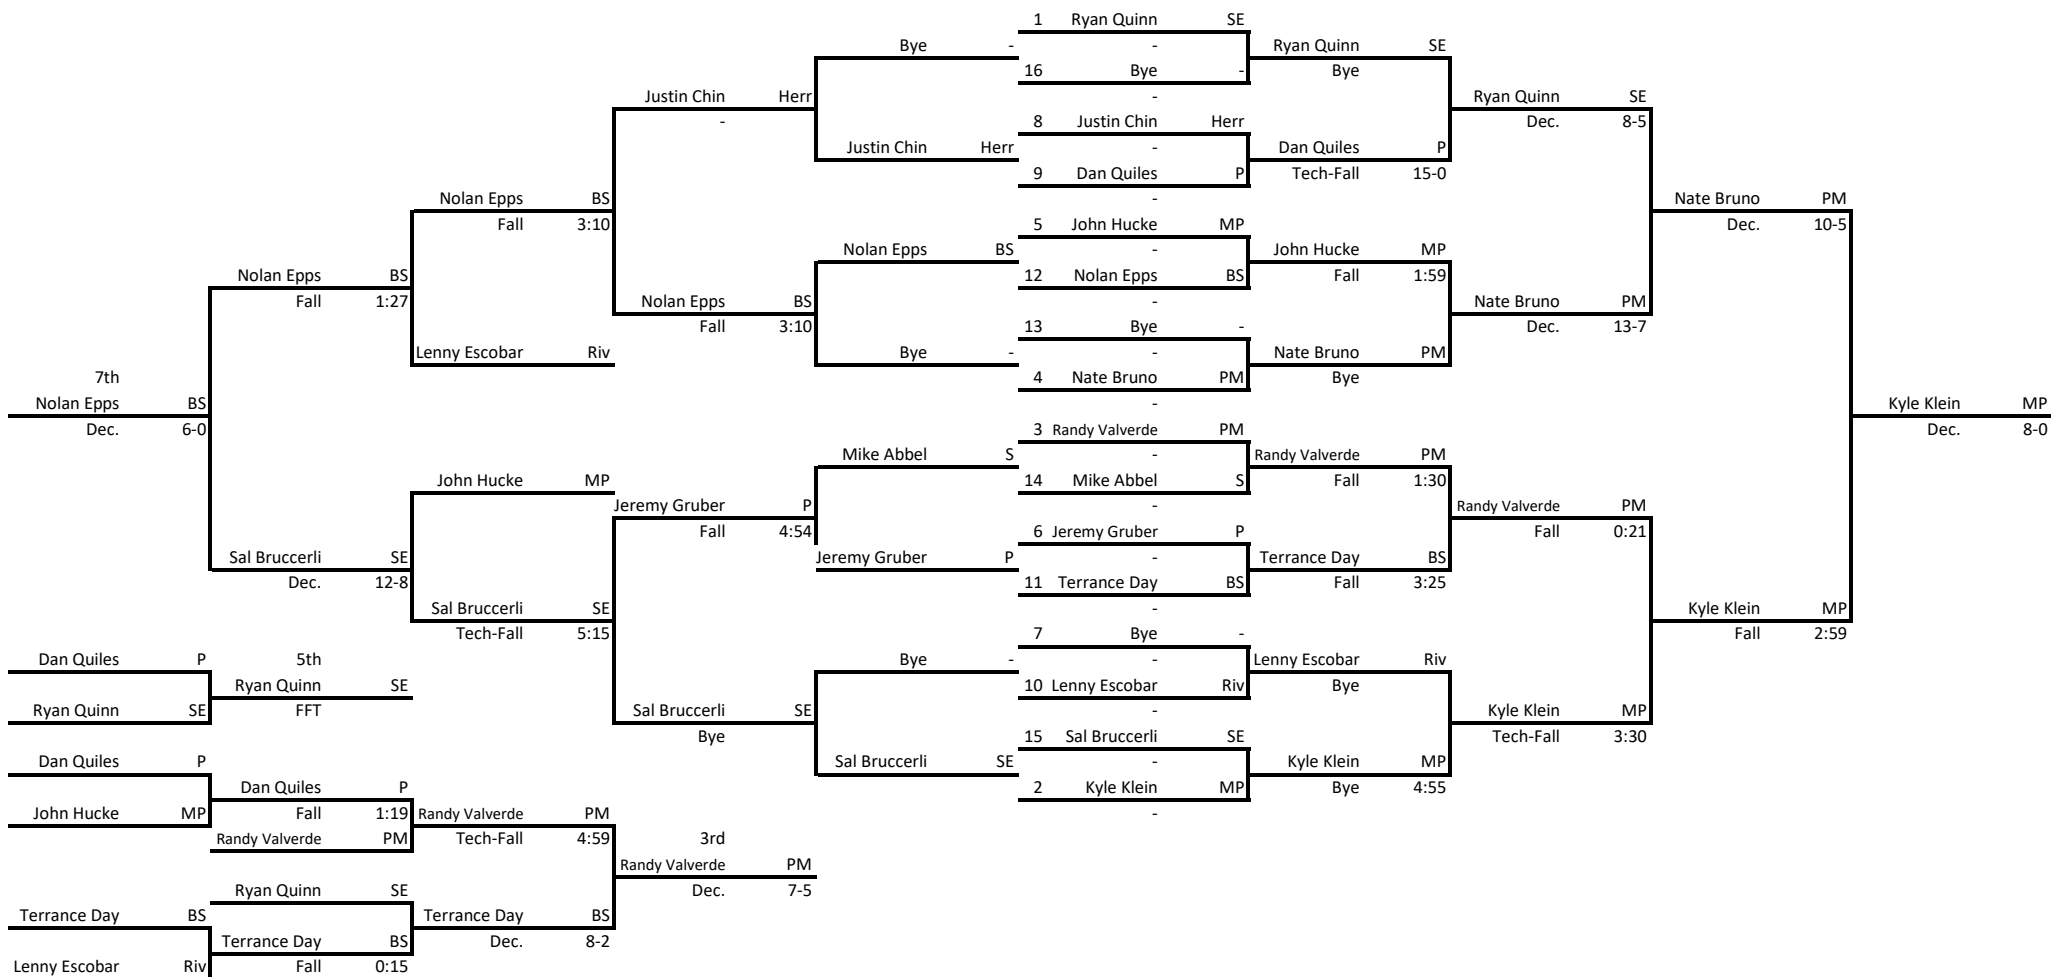

2018 Raider Invitational

Weight: 120

2018 Raider Invitational

Weight Class: 220