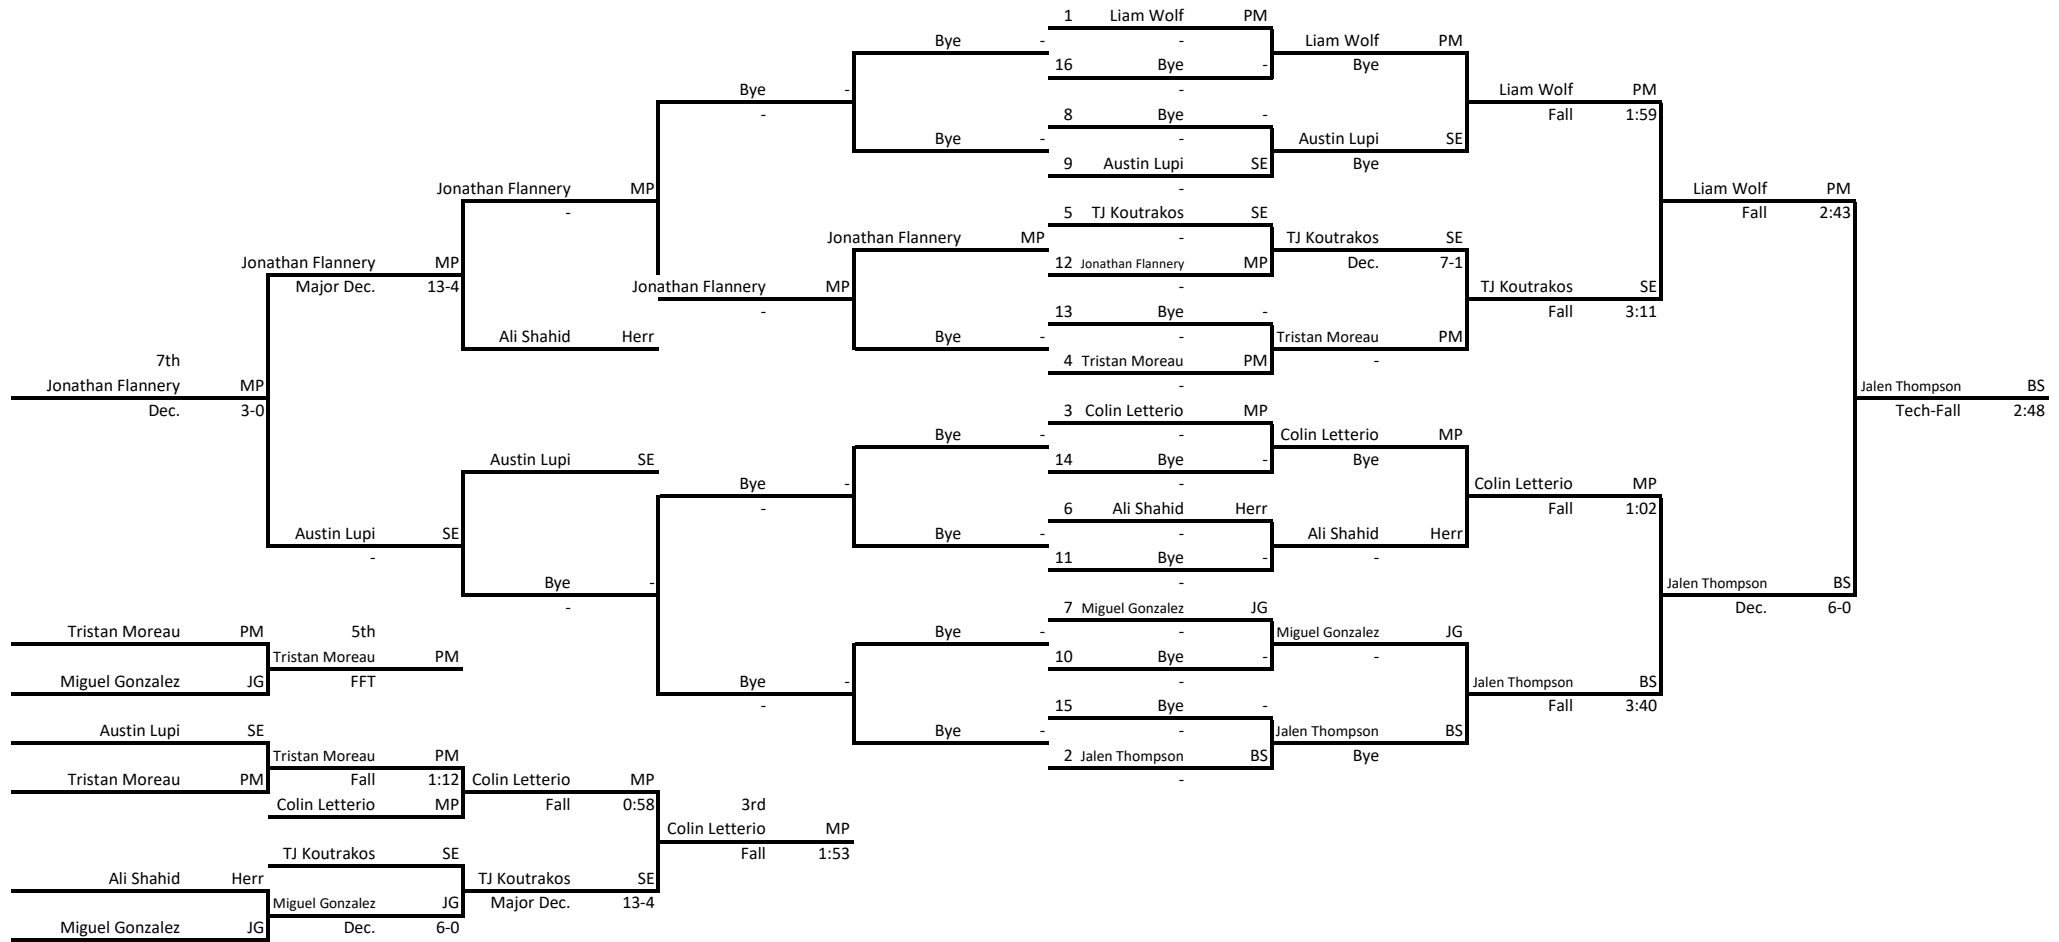

2018 Raider Invitational

Weight: 120

2018 Raider Invitational

Weight Class: 220