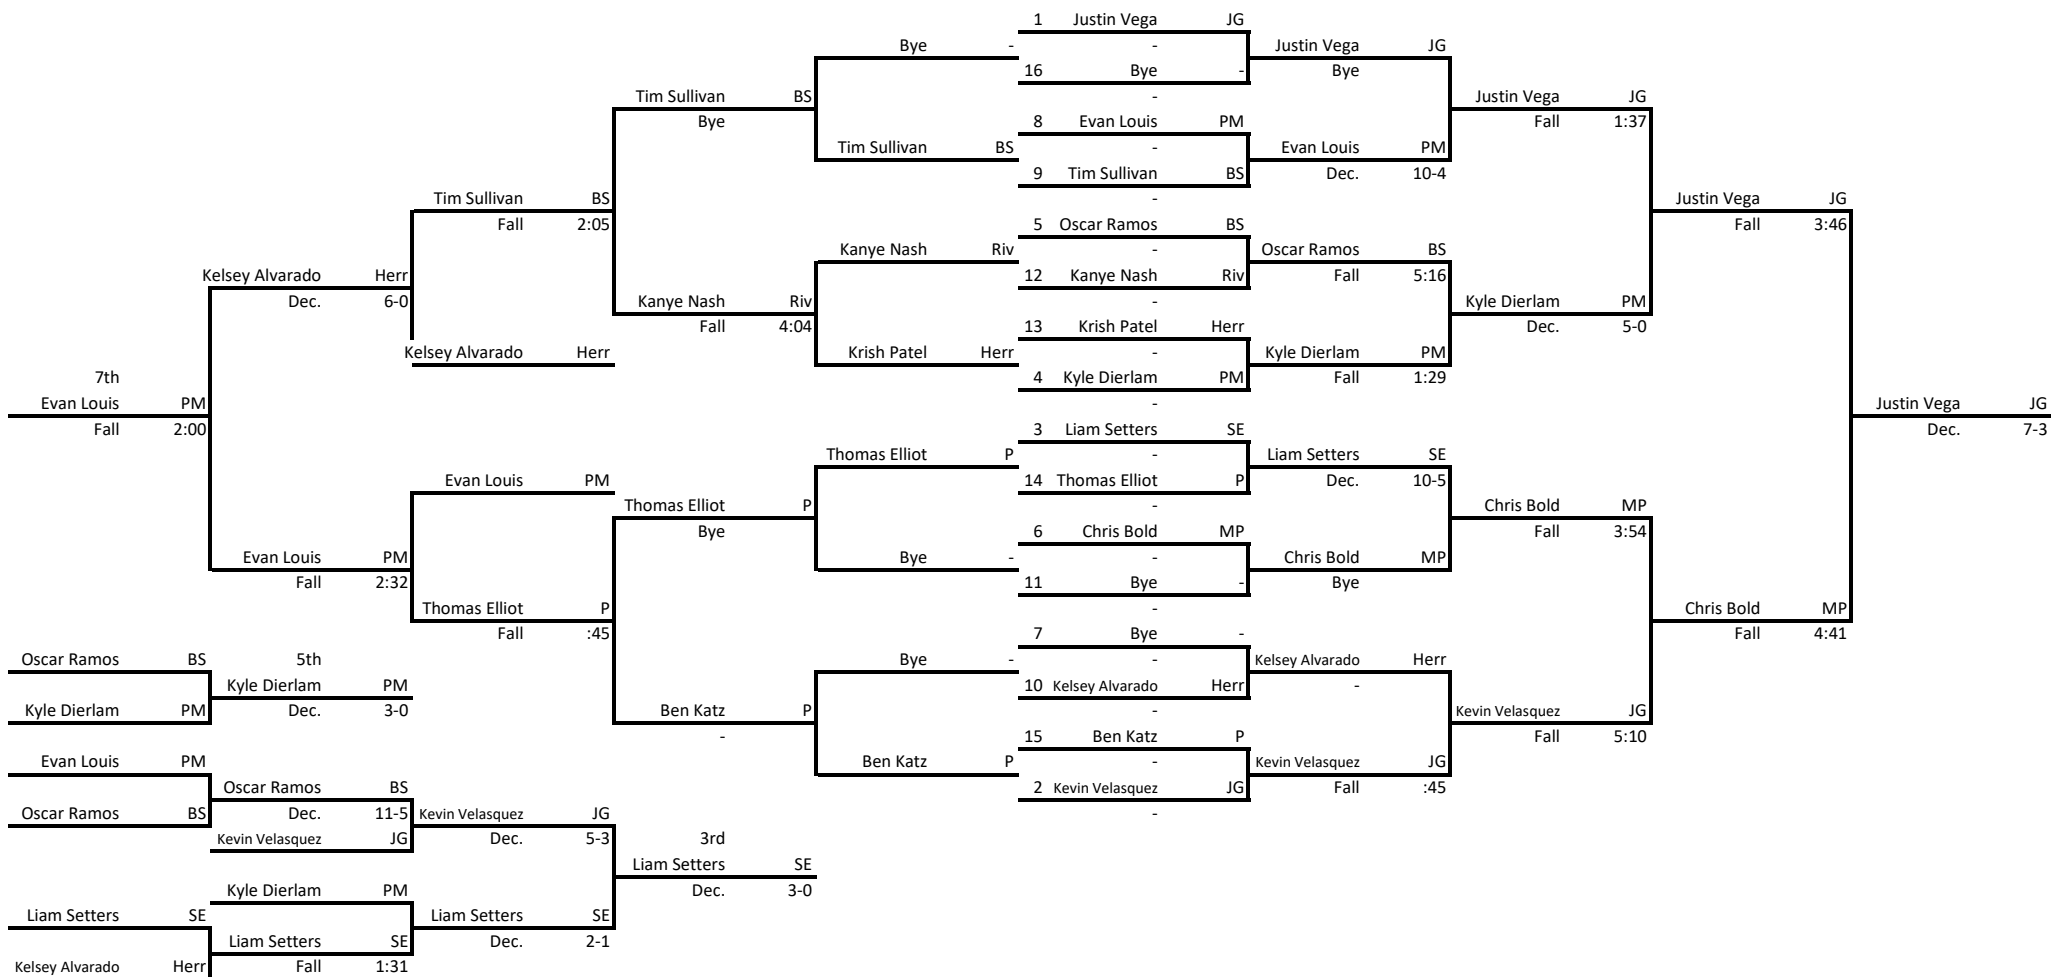

2018 Raider Invitational

Weight: 120

2018 Raider Invitational

Weight Class: 220