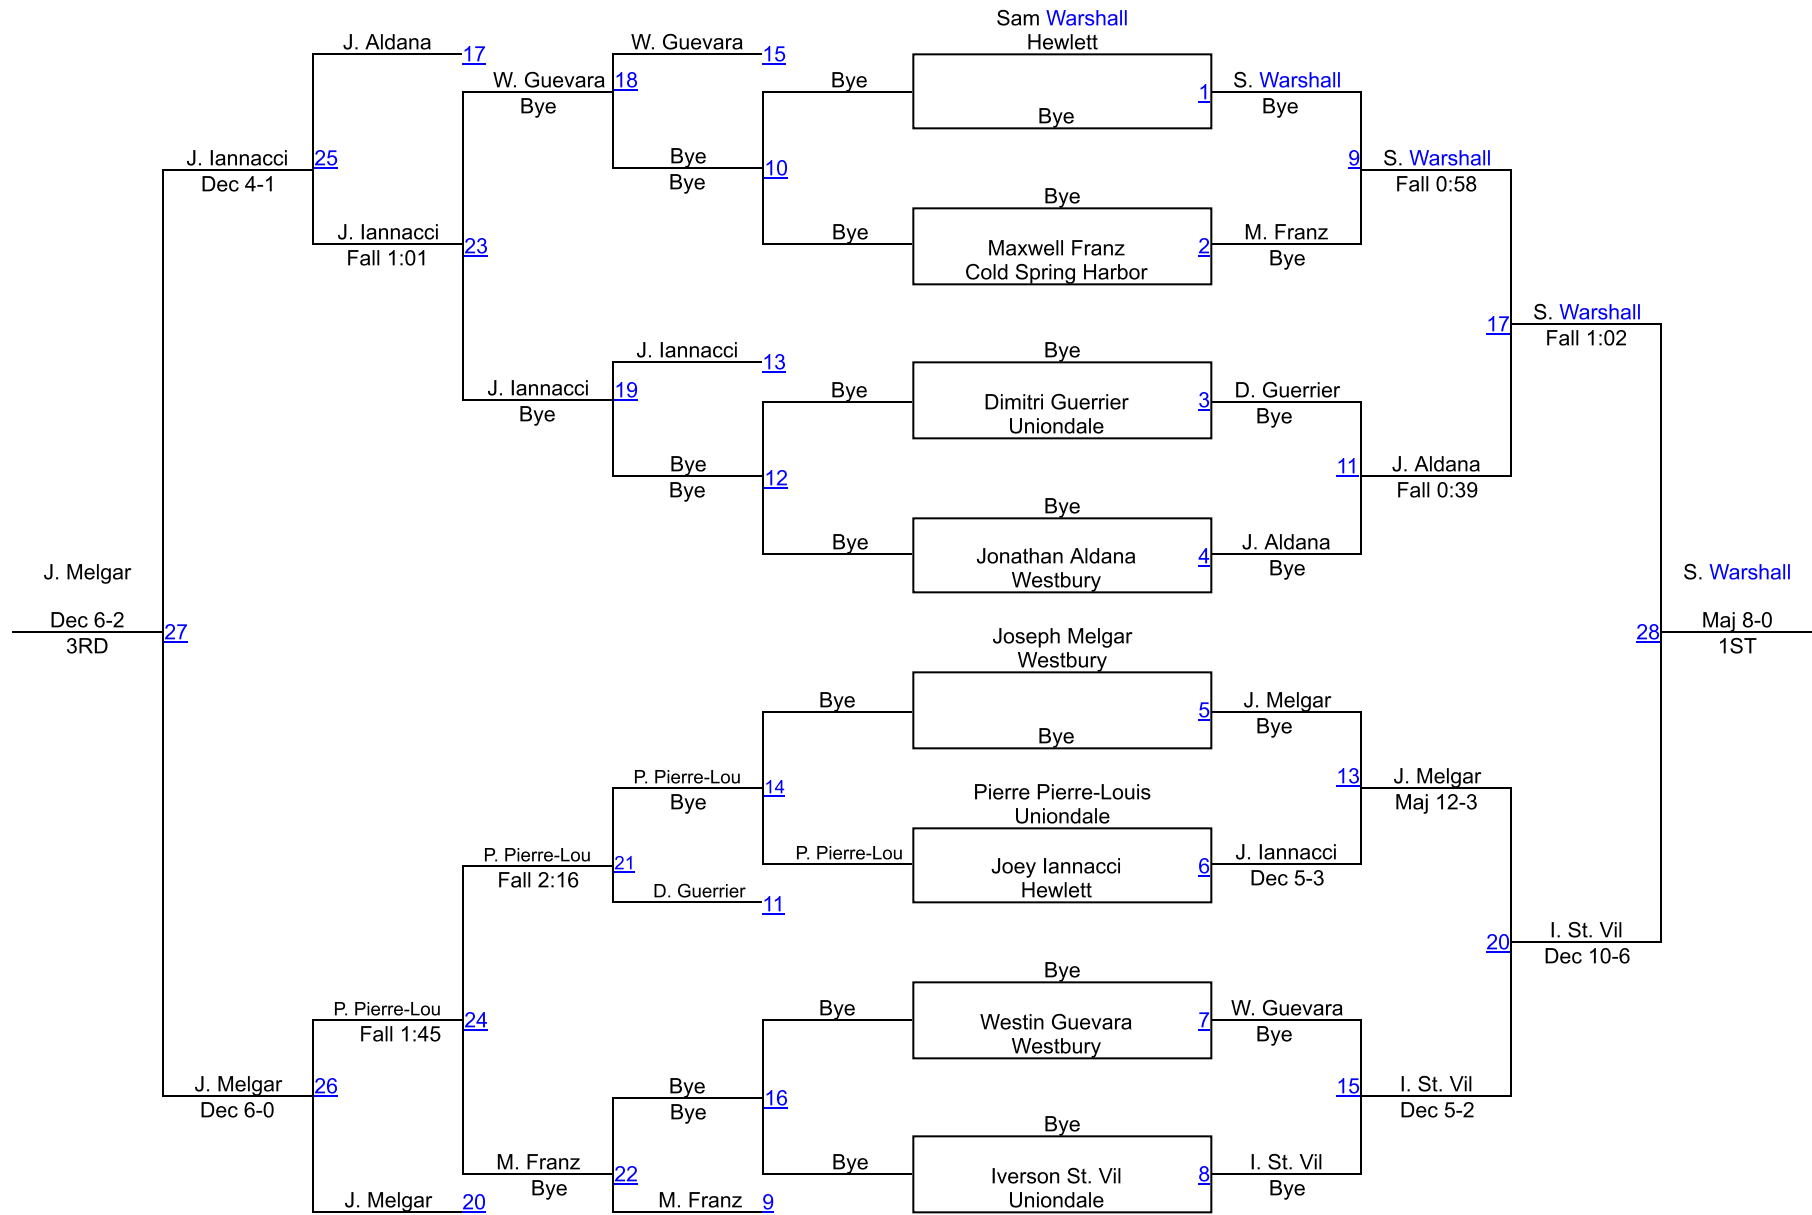

Knights Class

Weight Class 120