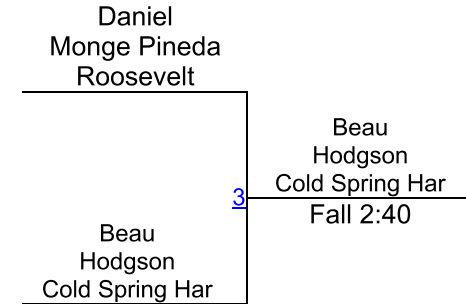

Knights Class

Weight Class 99

Knights Class

Weight Class 106

Round 1

Round 2

Round 3

G. Cruz (Westbury)