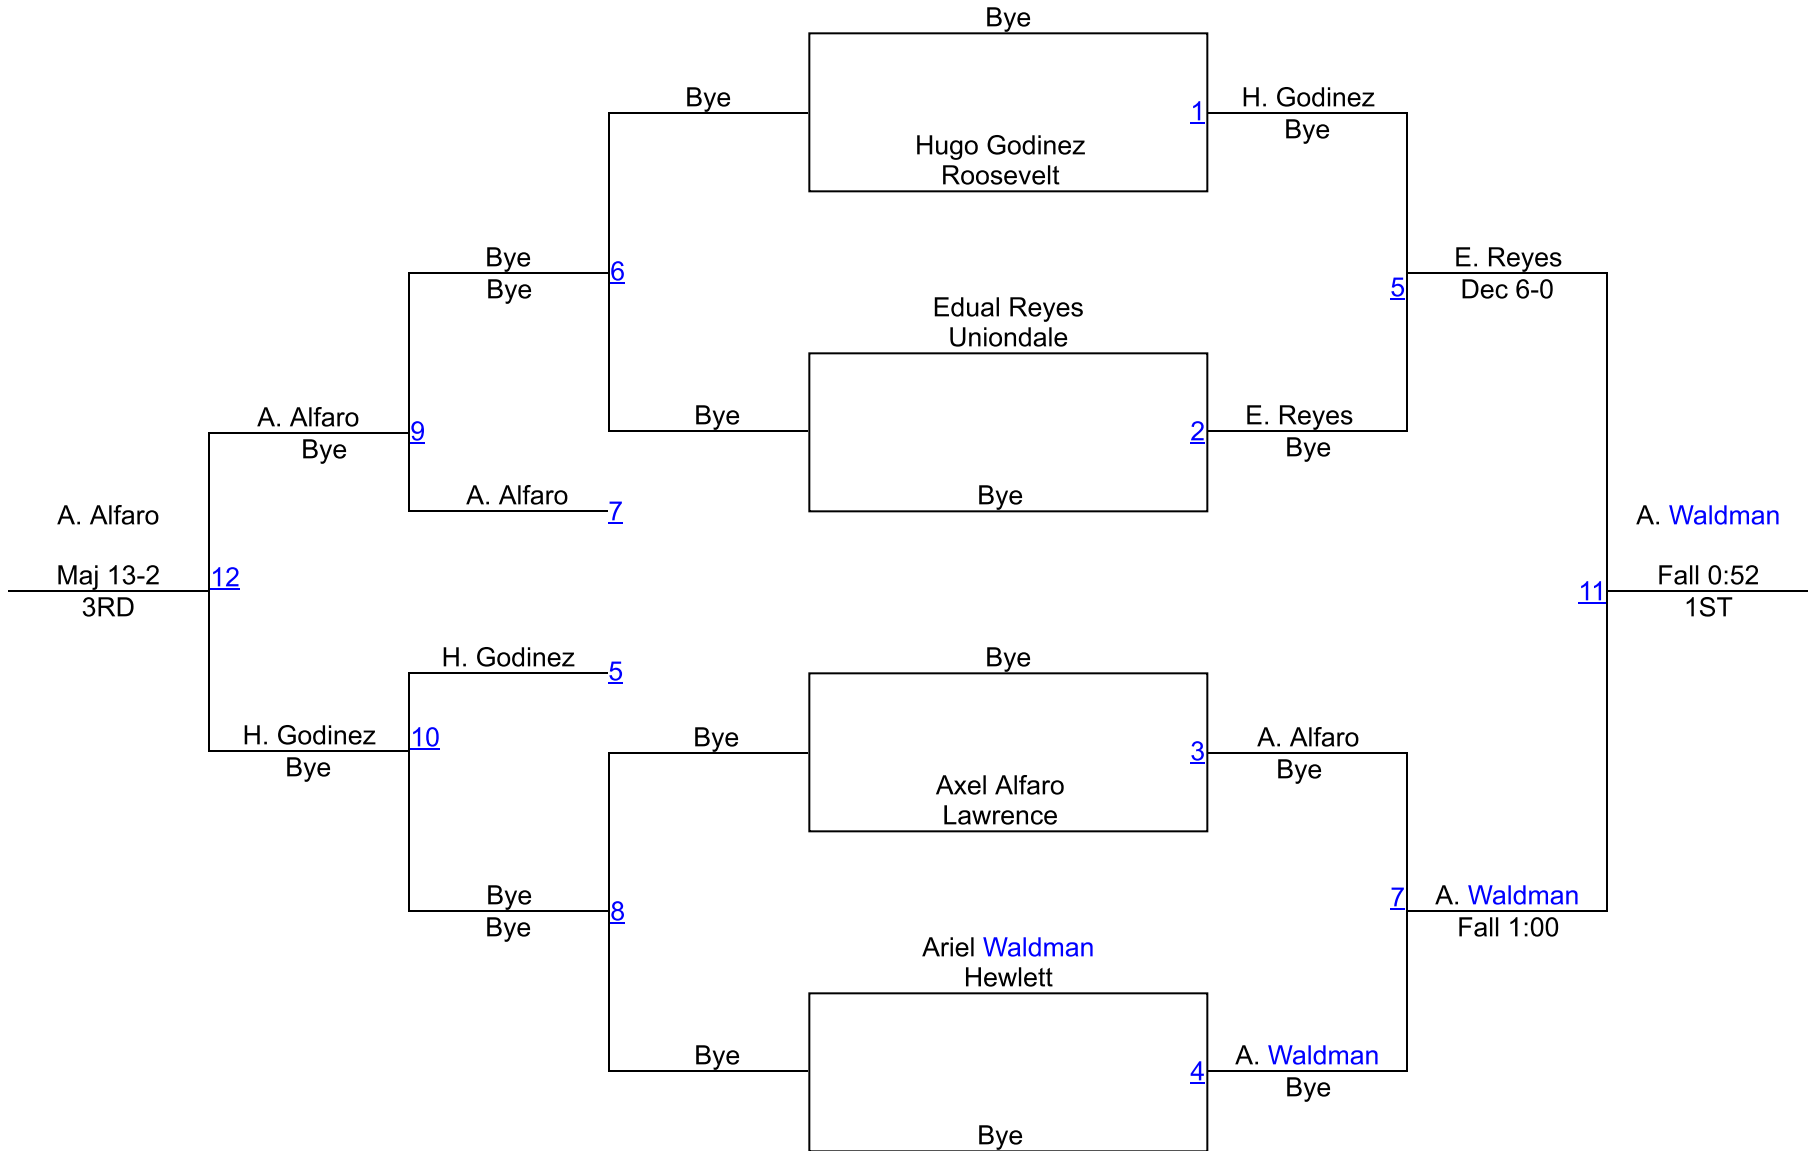

Knights Class

Weight Class 99

Knights Class

Weight Class 106

Round 1

Round 2

Round 3

G. Cruz (Westbury)

1ST

B. Hodgson (Cold Spring Harbor)

2ND

D. Monge Pineda (Roosevelt)

3RD

Knights Class

Weight Class 113

Knights Class