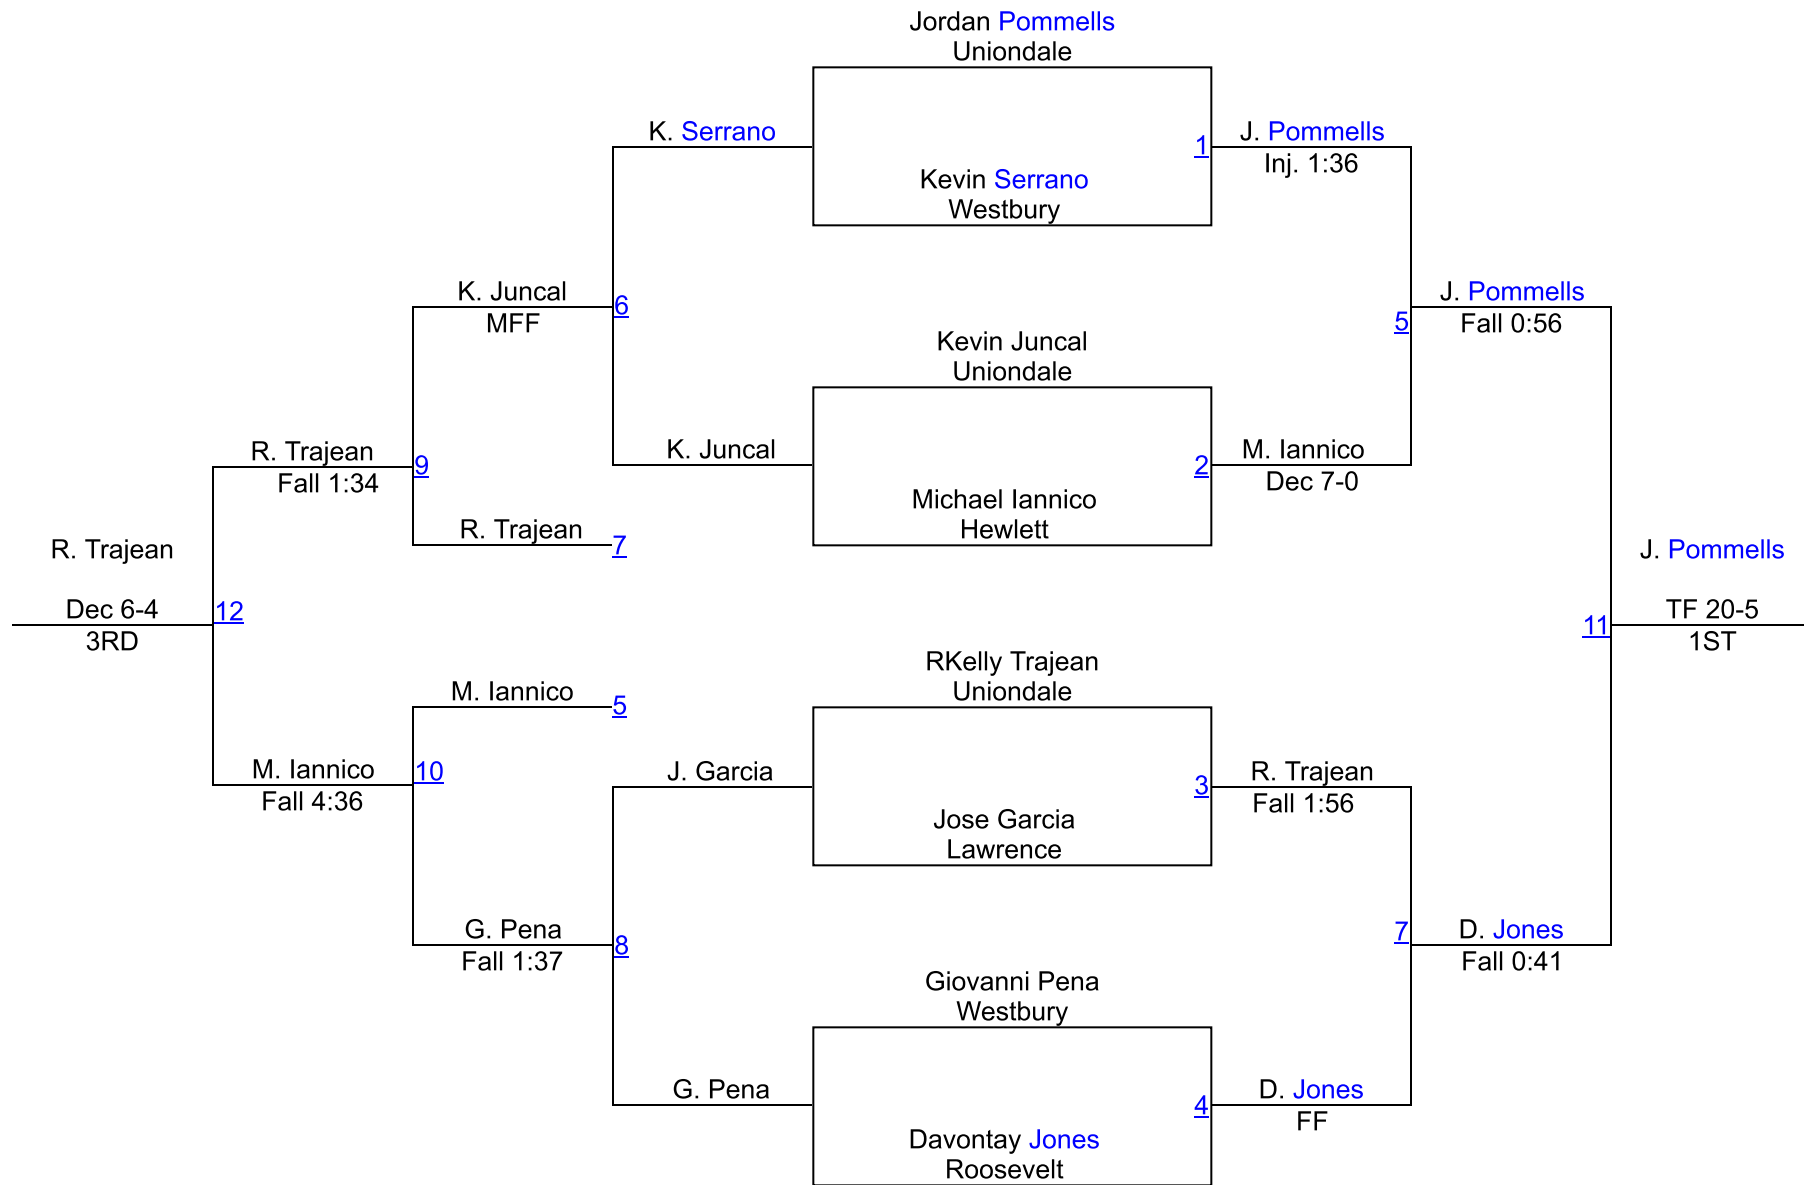

Knights Class

Weight Class 126