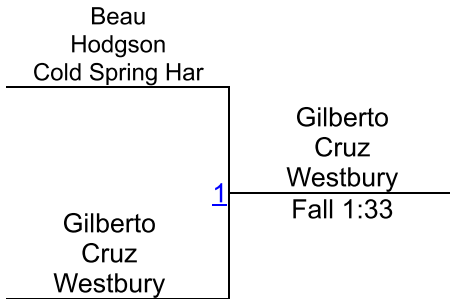

Knights Class

Weight Class 99

Knights Class

Weight Class 106

Round 1

Round 2

Round 3

G. Cruz (Westbury)