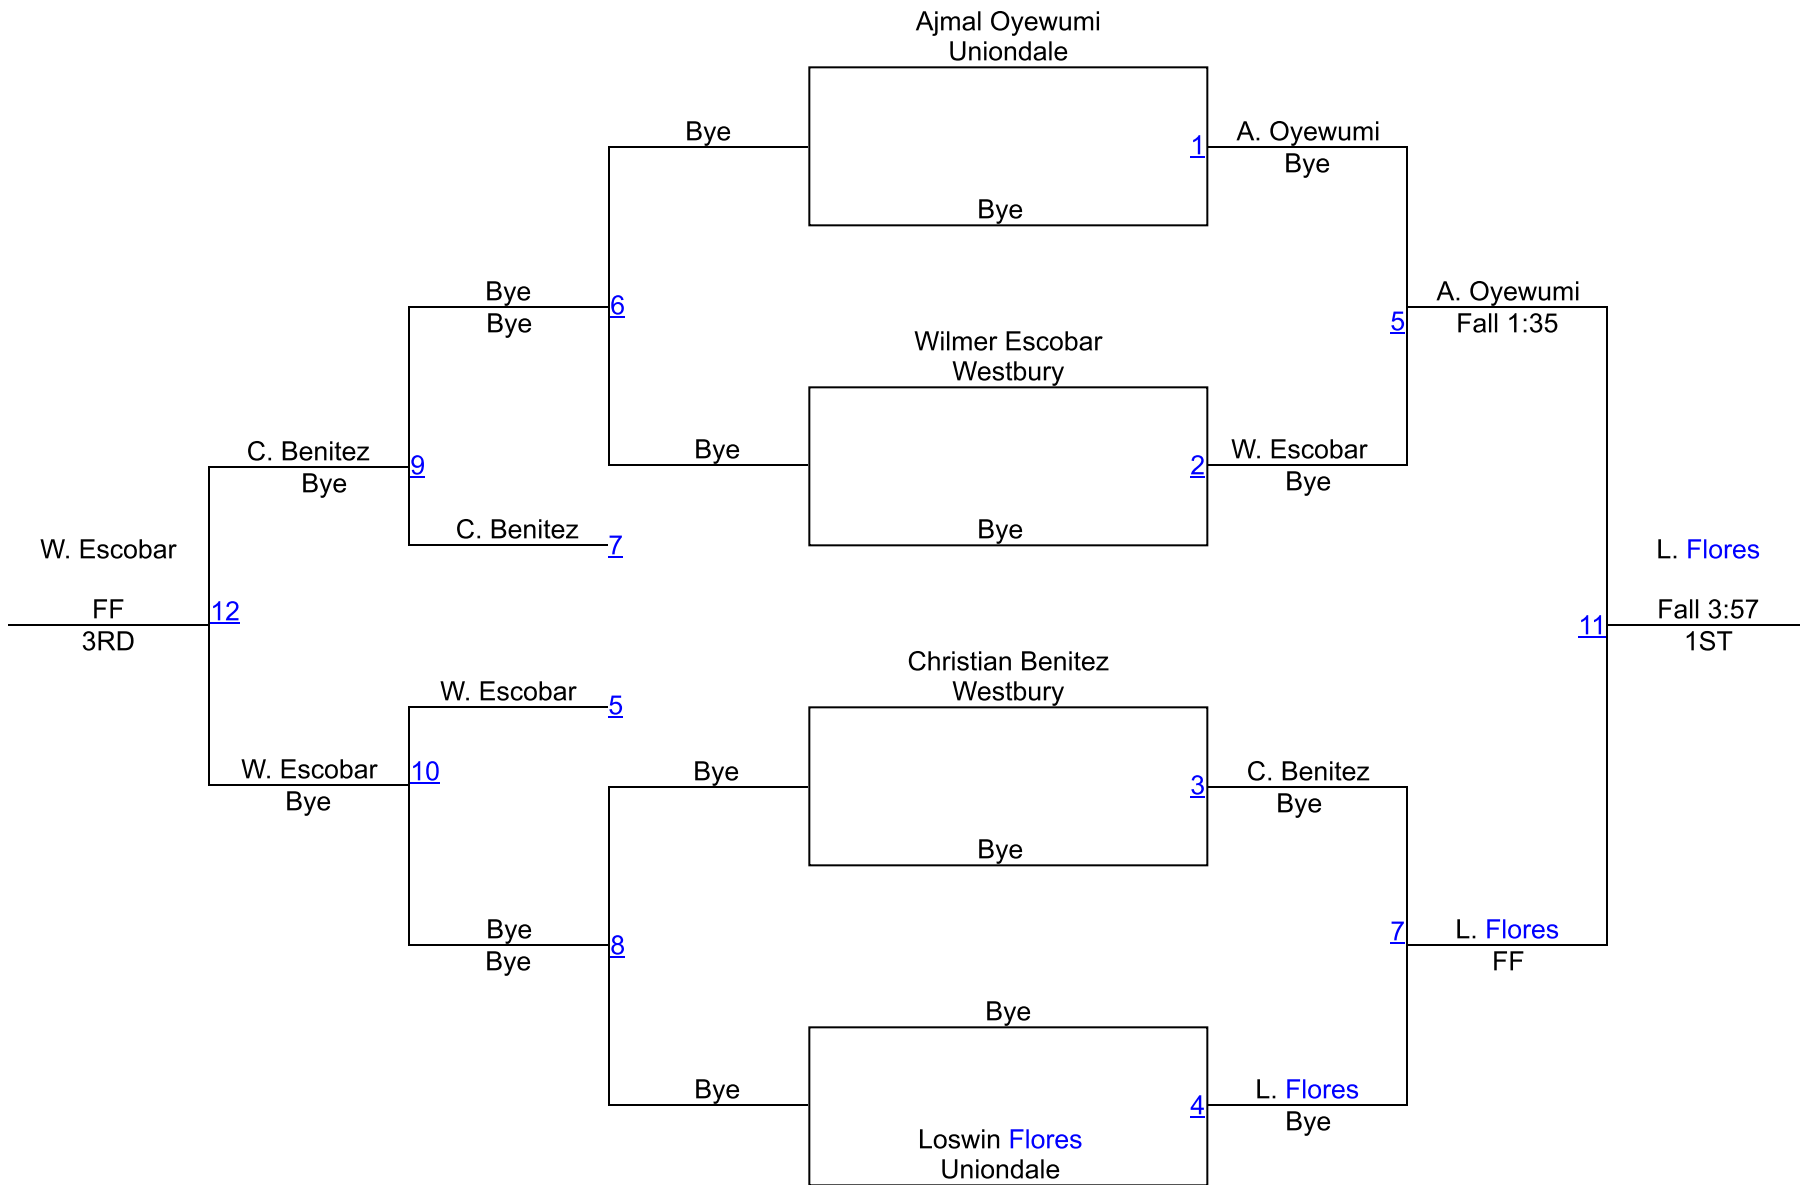

1ST

B. Hodgson (Cold Spring Harbor)

2ND

D. Monge Pineda (Roosevelt)

3RD

Knights Class

Weight Class 113

Knights Class