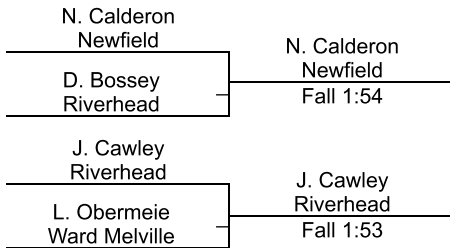

Armstrong Cup

Purple 132

Round 1