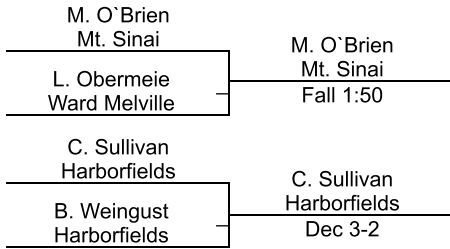

Armstrong Cup

Purple 132

Round 1