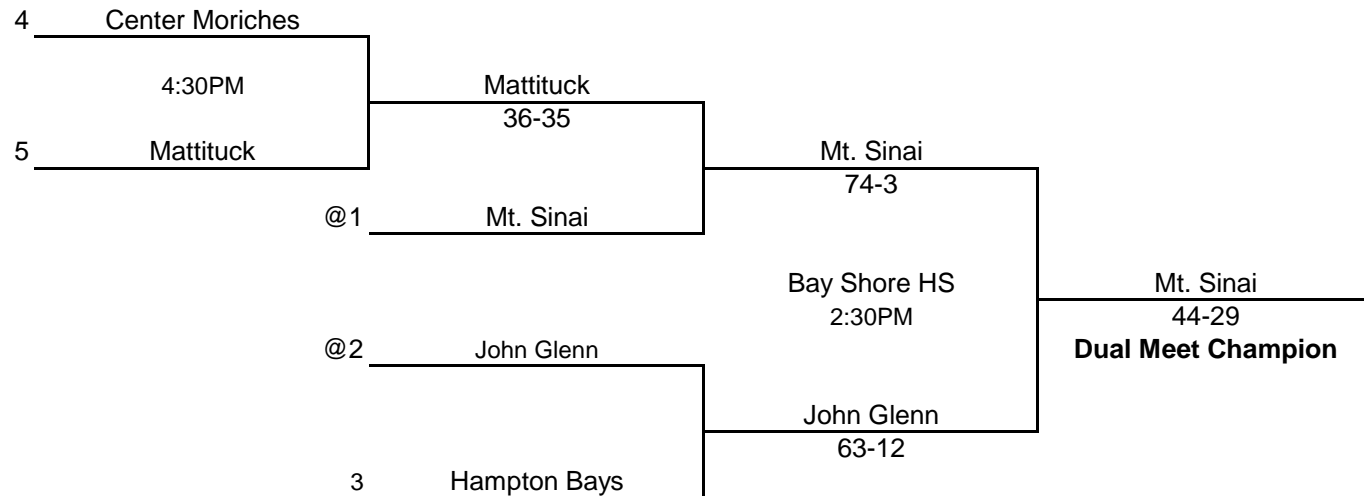

# 2019 Section XI D2 Dual Meet Championship

Wednesday January 16 at Higher Seed

Saturday January 19 at Bay Shore

Start  
Wgt

182lbs

195lbs

220lbs

Quarterfinals and Semifinals hosted by the #1 and #2 seeds  
Finals at Bay Shore