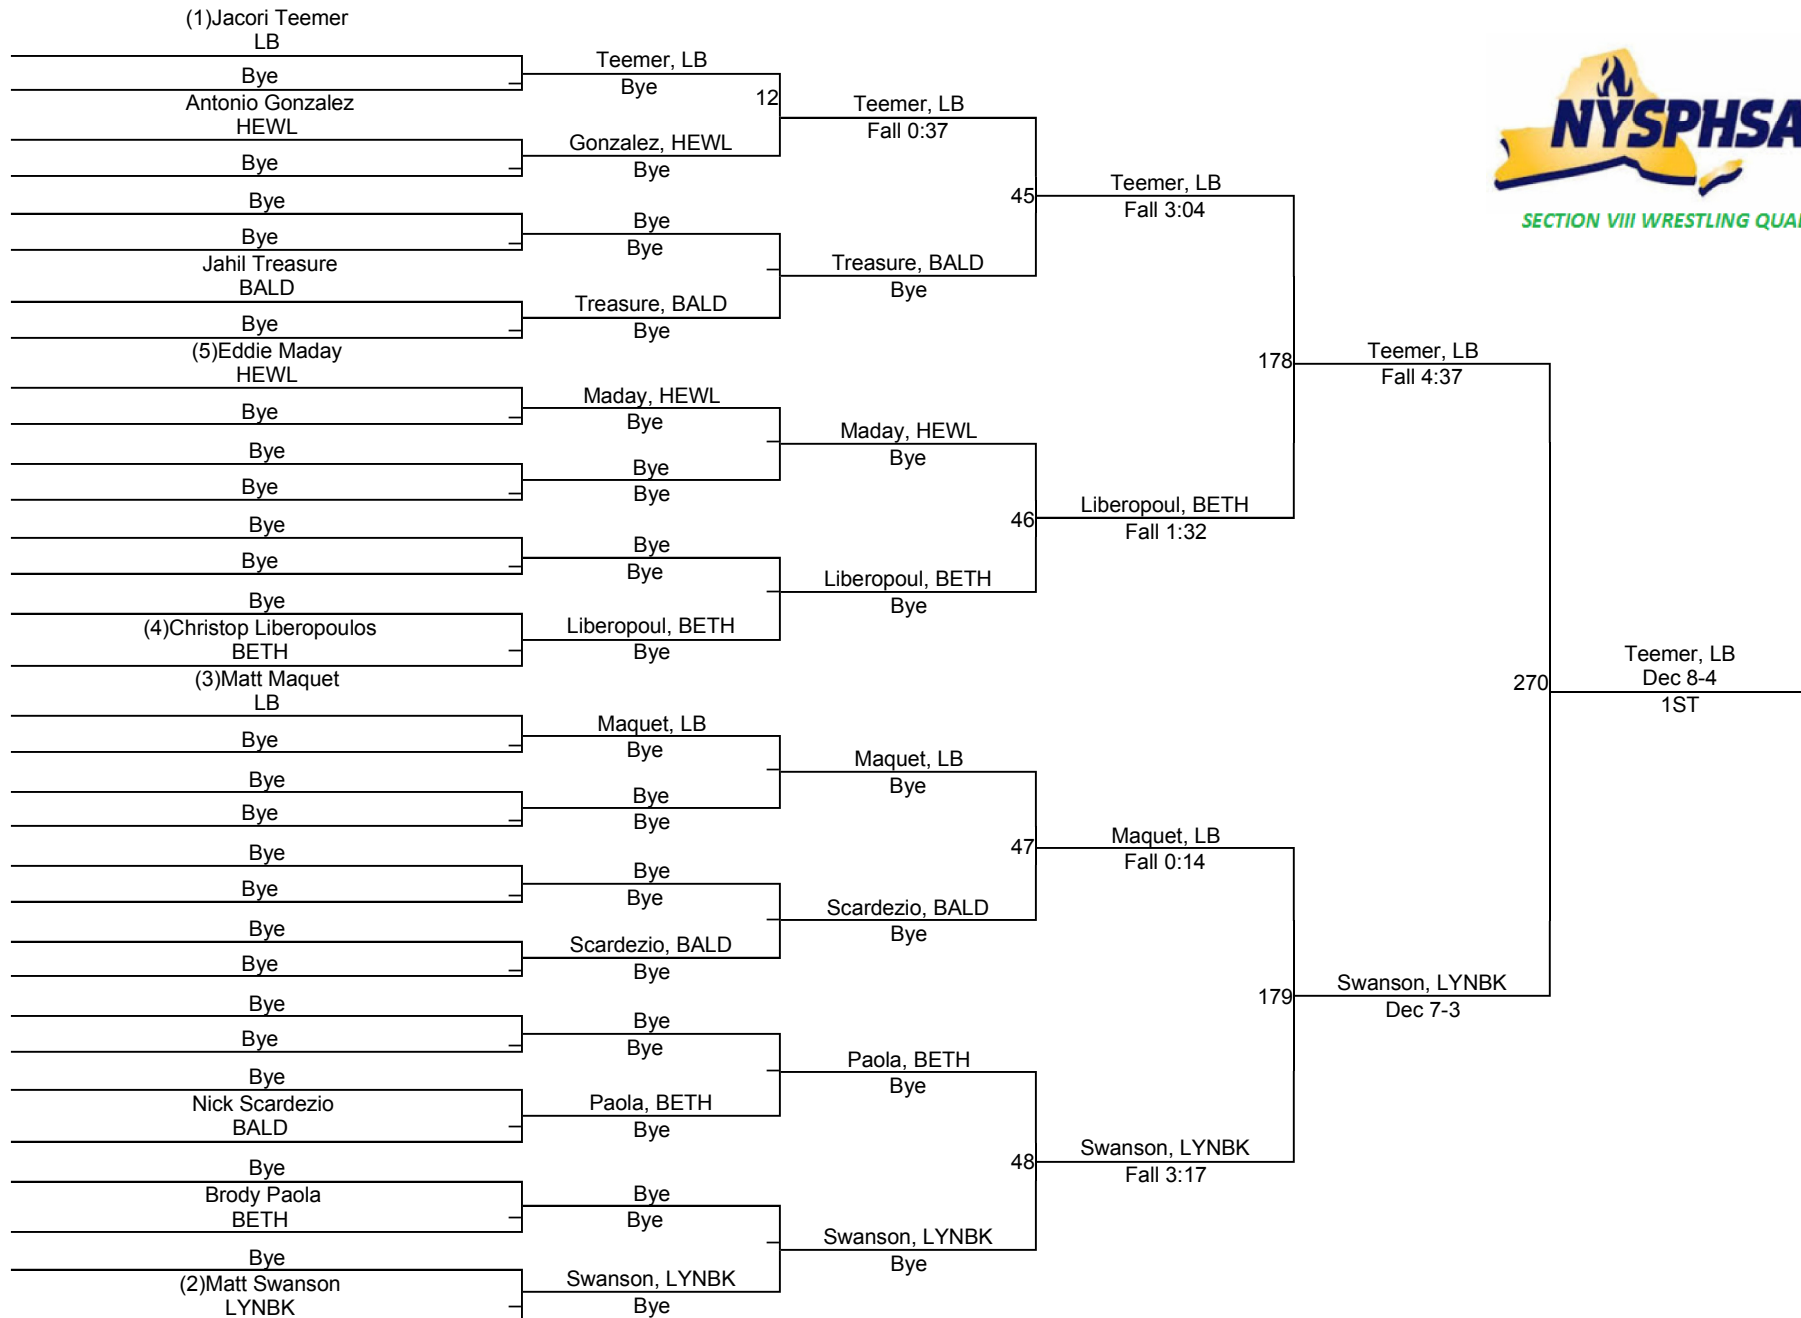

2017 SECTION VIII QUALIFIER @ LONG BEACH

99

2017 SECTION VIII QUALIFIER @ LONG BEACH

113

2017 SECTION VIII QUALIFIER @ LONG BEACH

120

2017 SECTION VIII QUALIFIER @ LONG BEACH

132