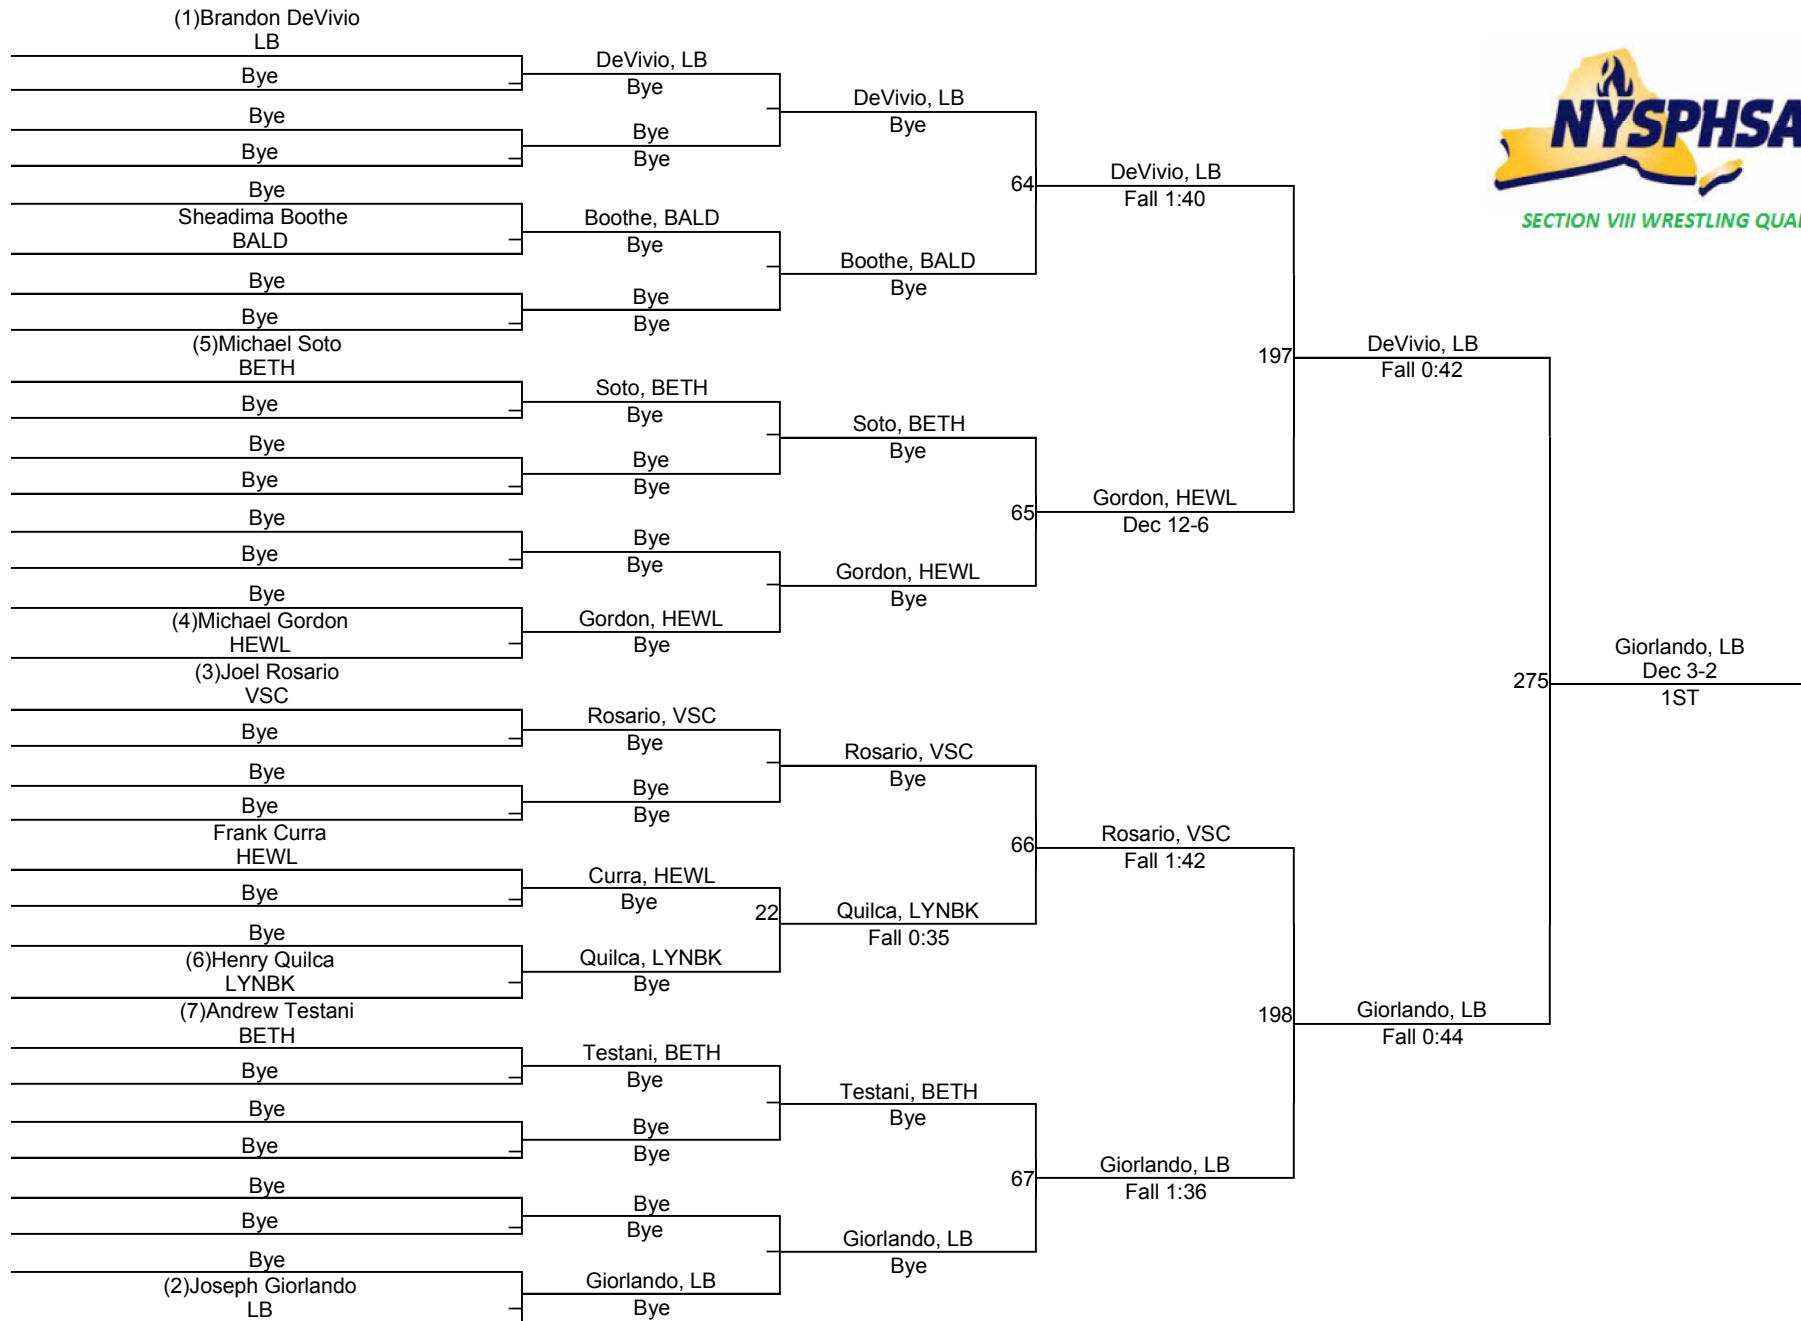

2017 SECTION VIII QUALIFIER @ LONG BEACH

170