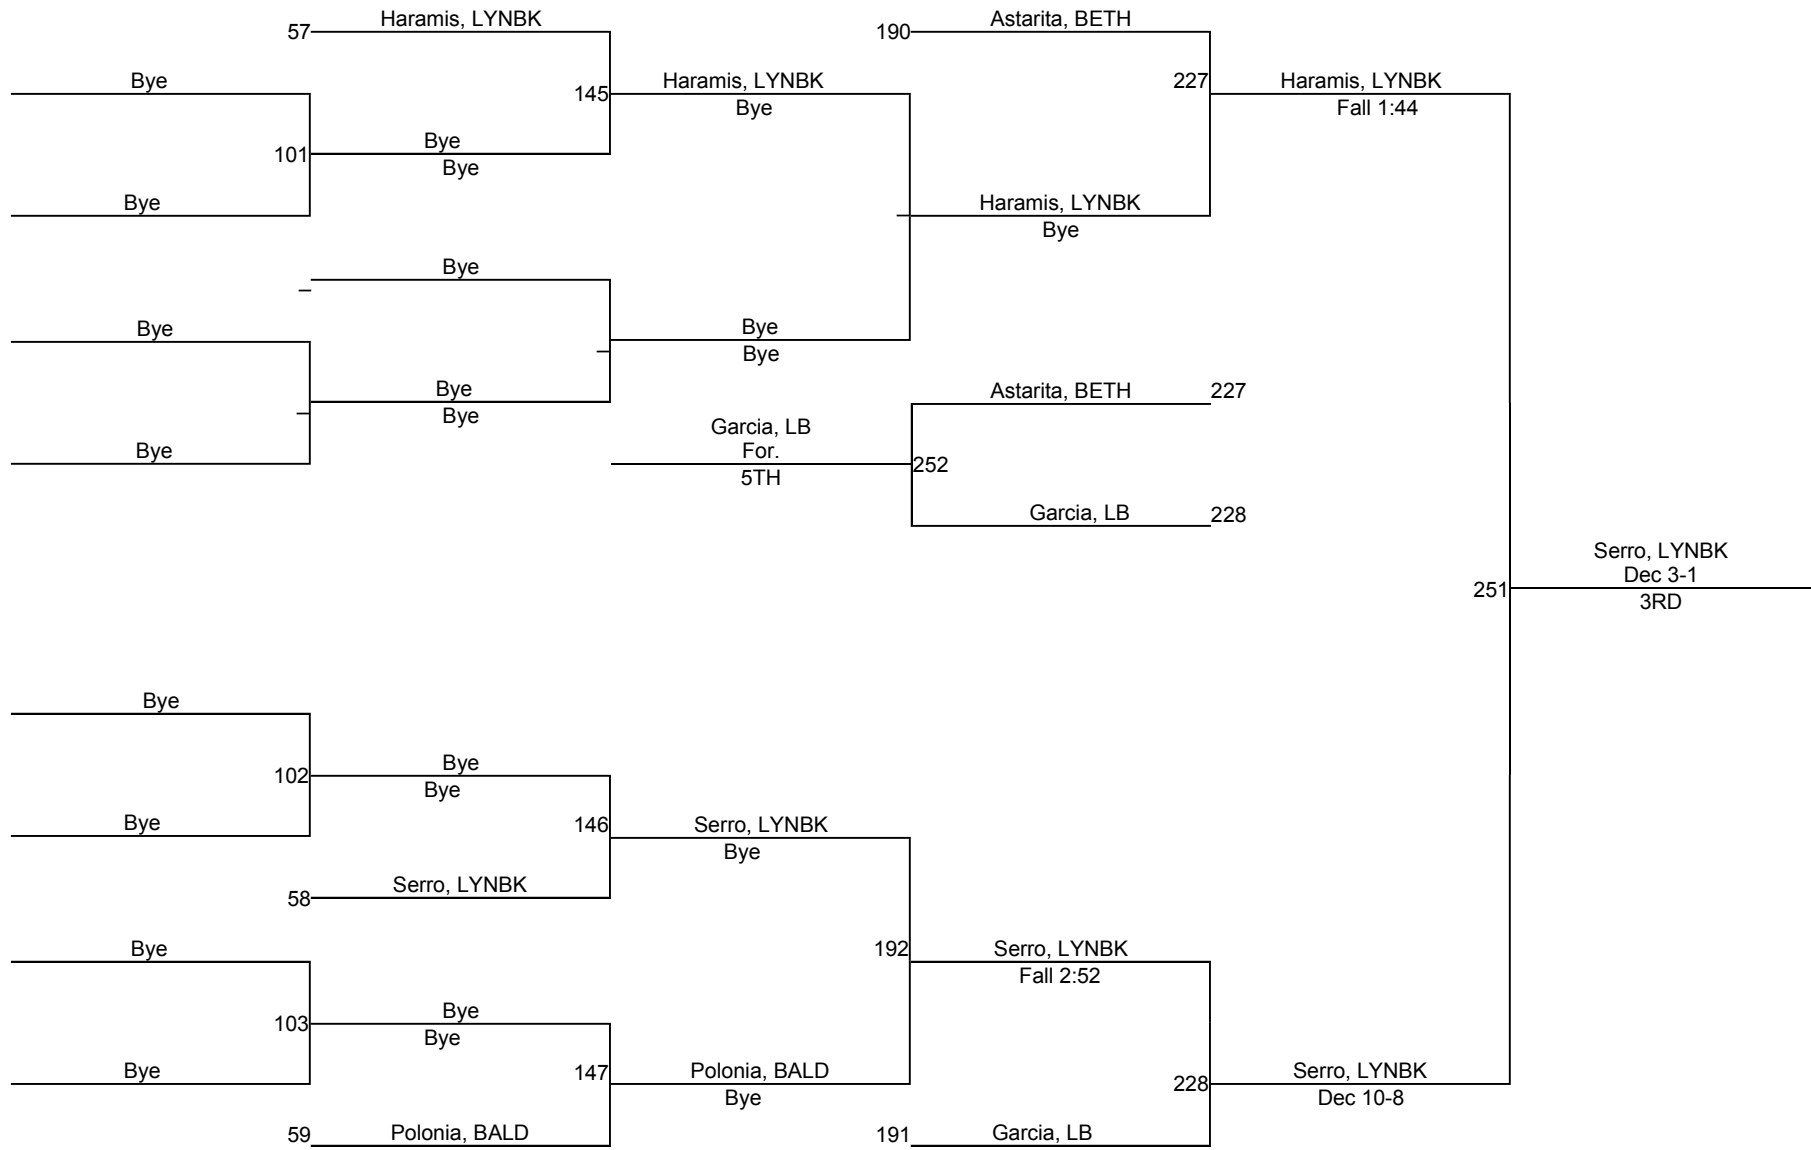

2017 SECTION VIII QUALIFIER @ LONG BEACH

138

2017 SECTION VIII QUALIFIER @ LONG BEACH

145

2017 SECTION VIII QUALIFIER @ LONG BEACH

152

2017 SECTION VIII QUALIFIER @ LONG BEACH

160