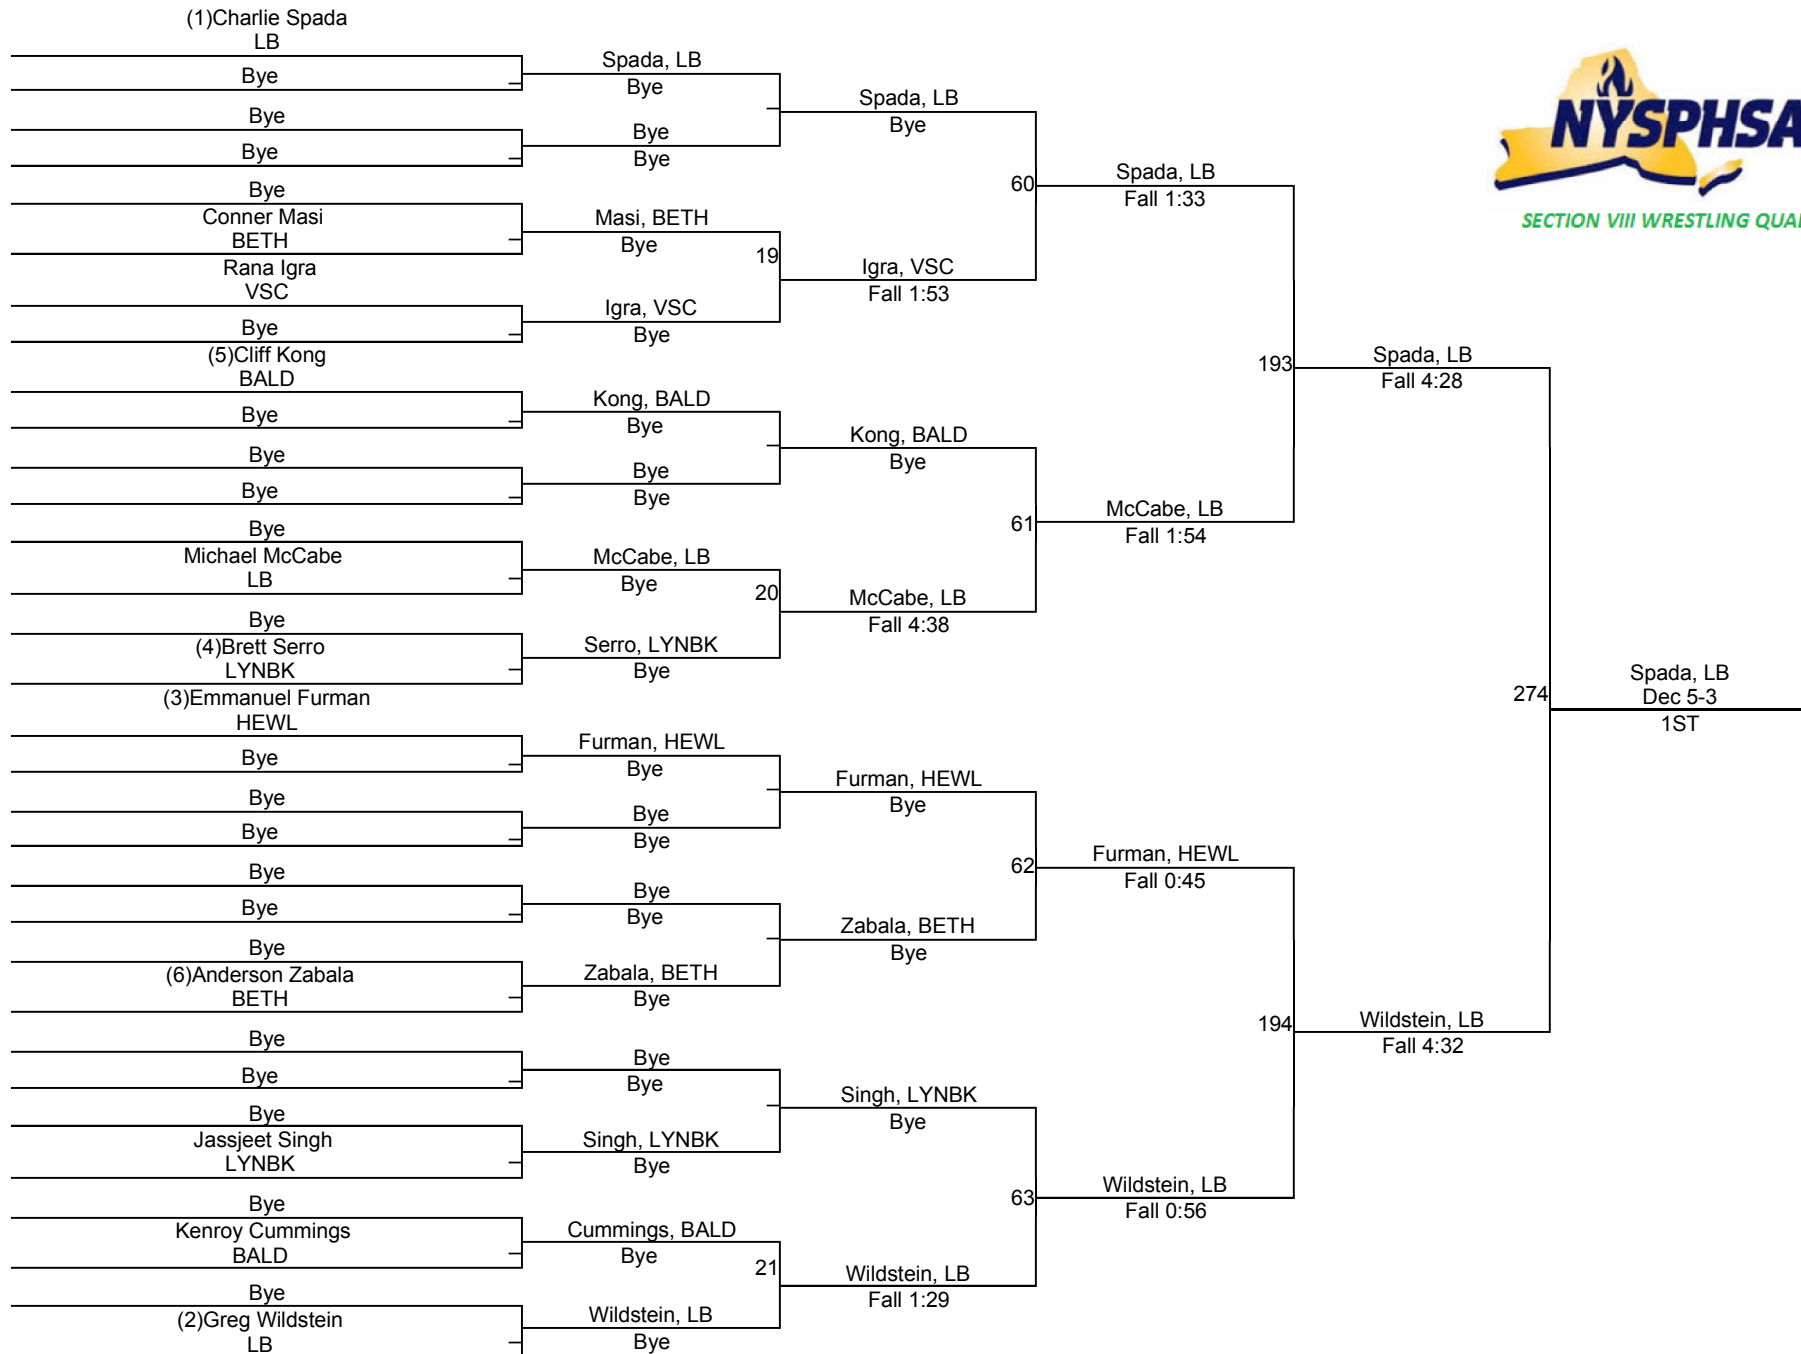

2017 SECTION VIII QUALIFIER @ LONG BEACH

138

2017 SECTION VIII QUALIFIER @ LONG BEACH

145

2017 SECTION VIII QUALIFIER @ LONG BEACH

152

2017 SECTION VIII QUALIFIER @ LONG BEACH

160