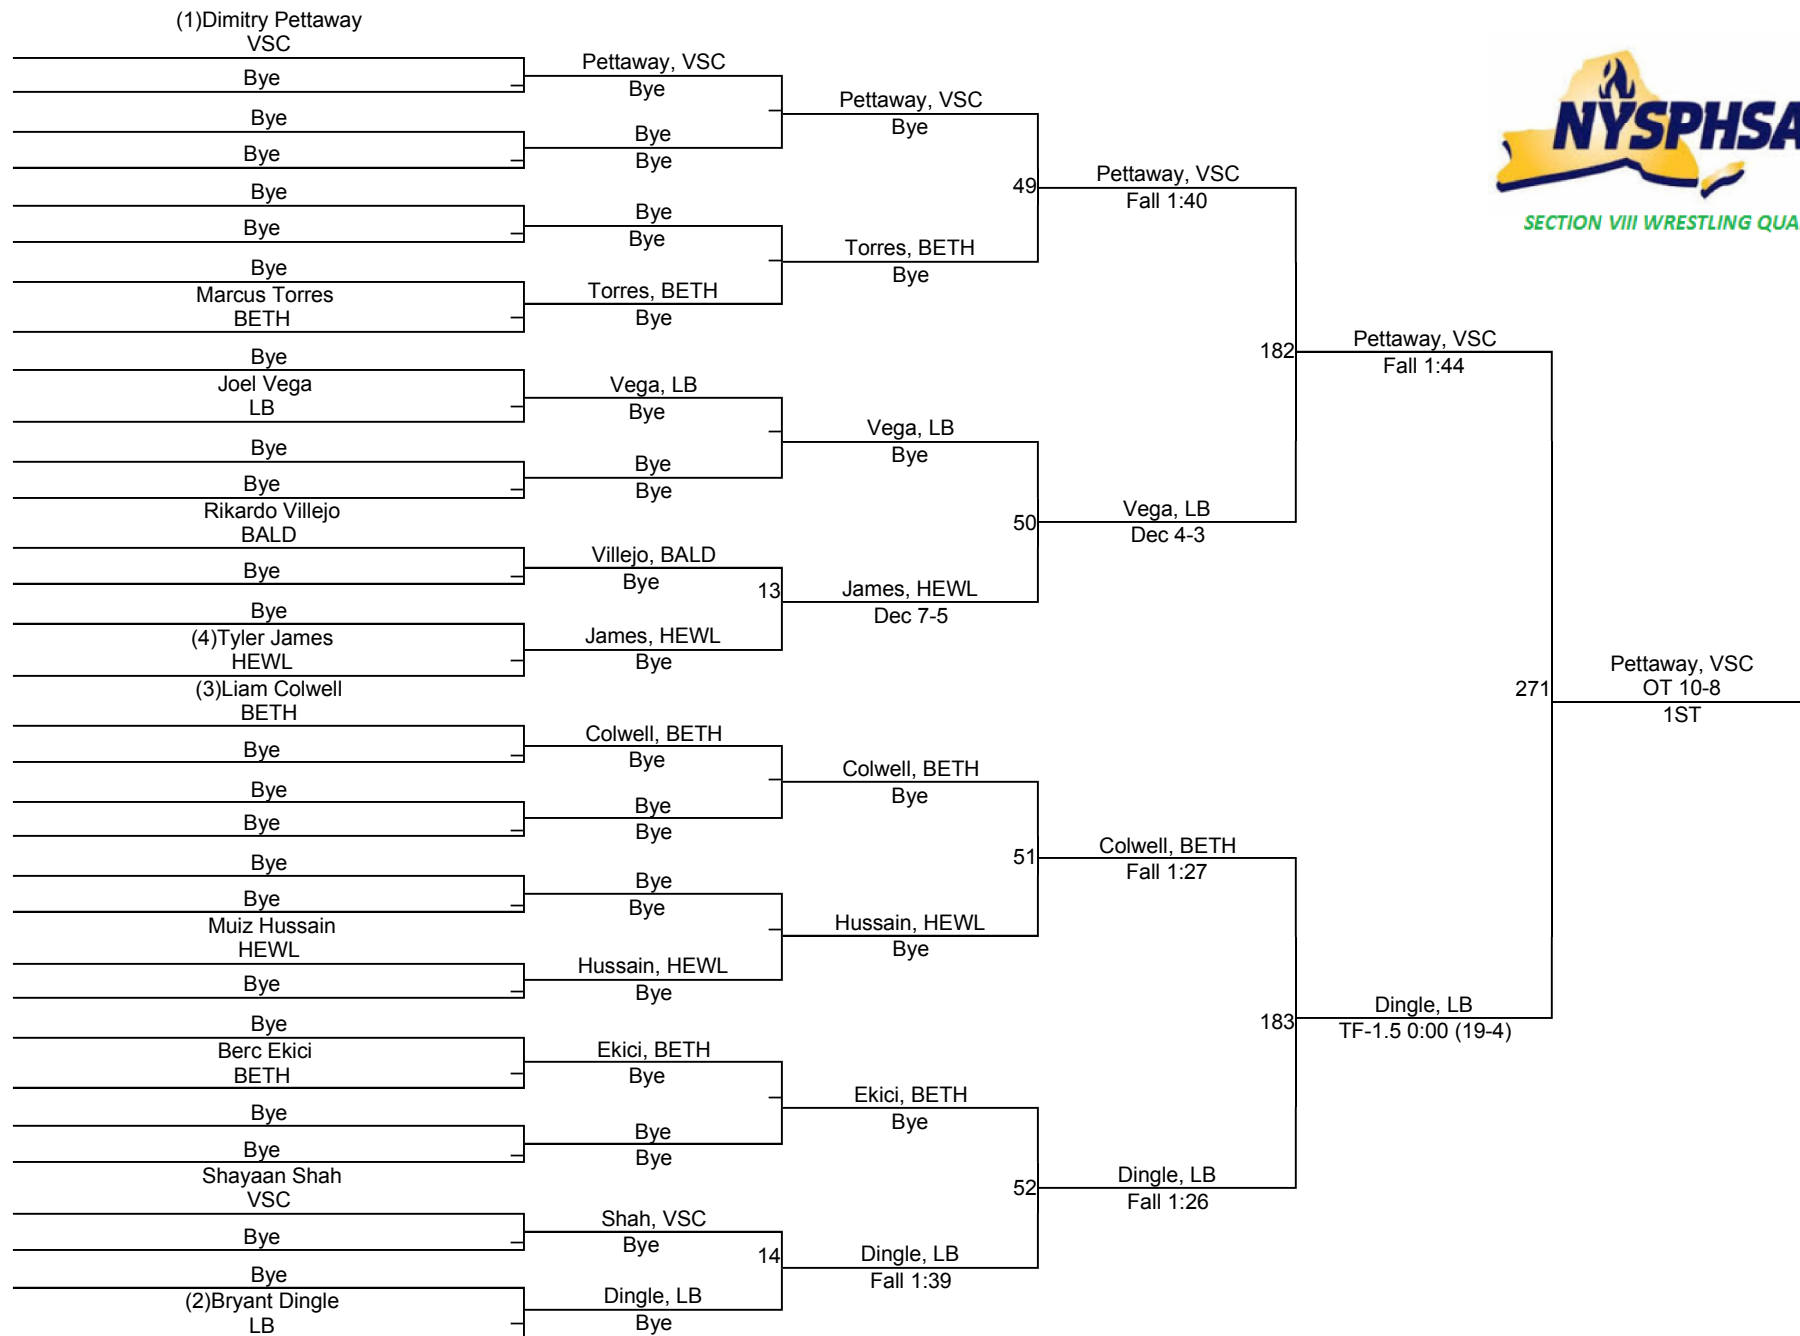

2017 SECTION VIII QUALIFIER @ LONG BEACH

138