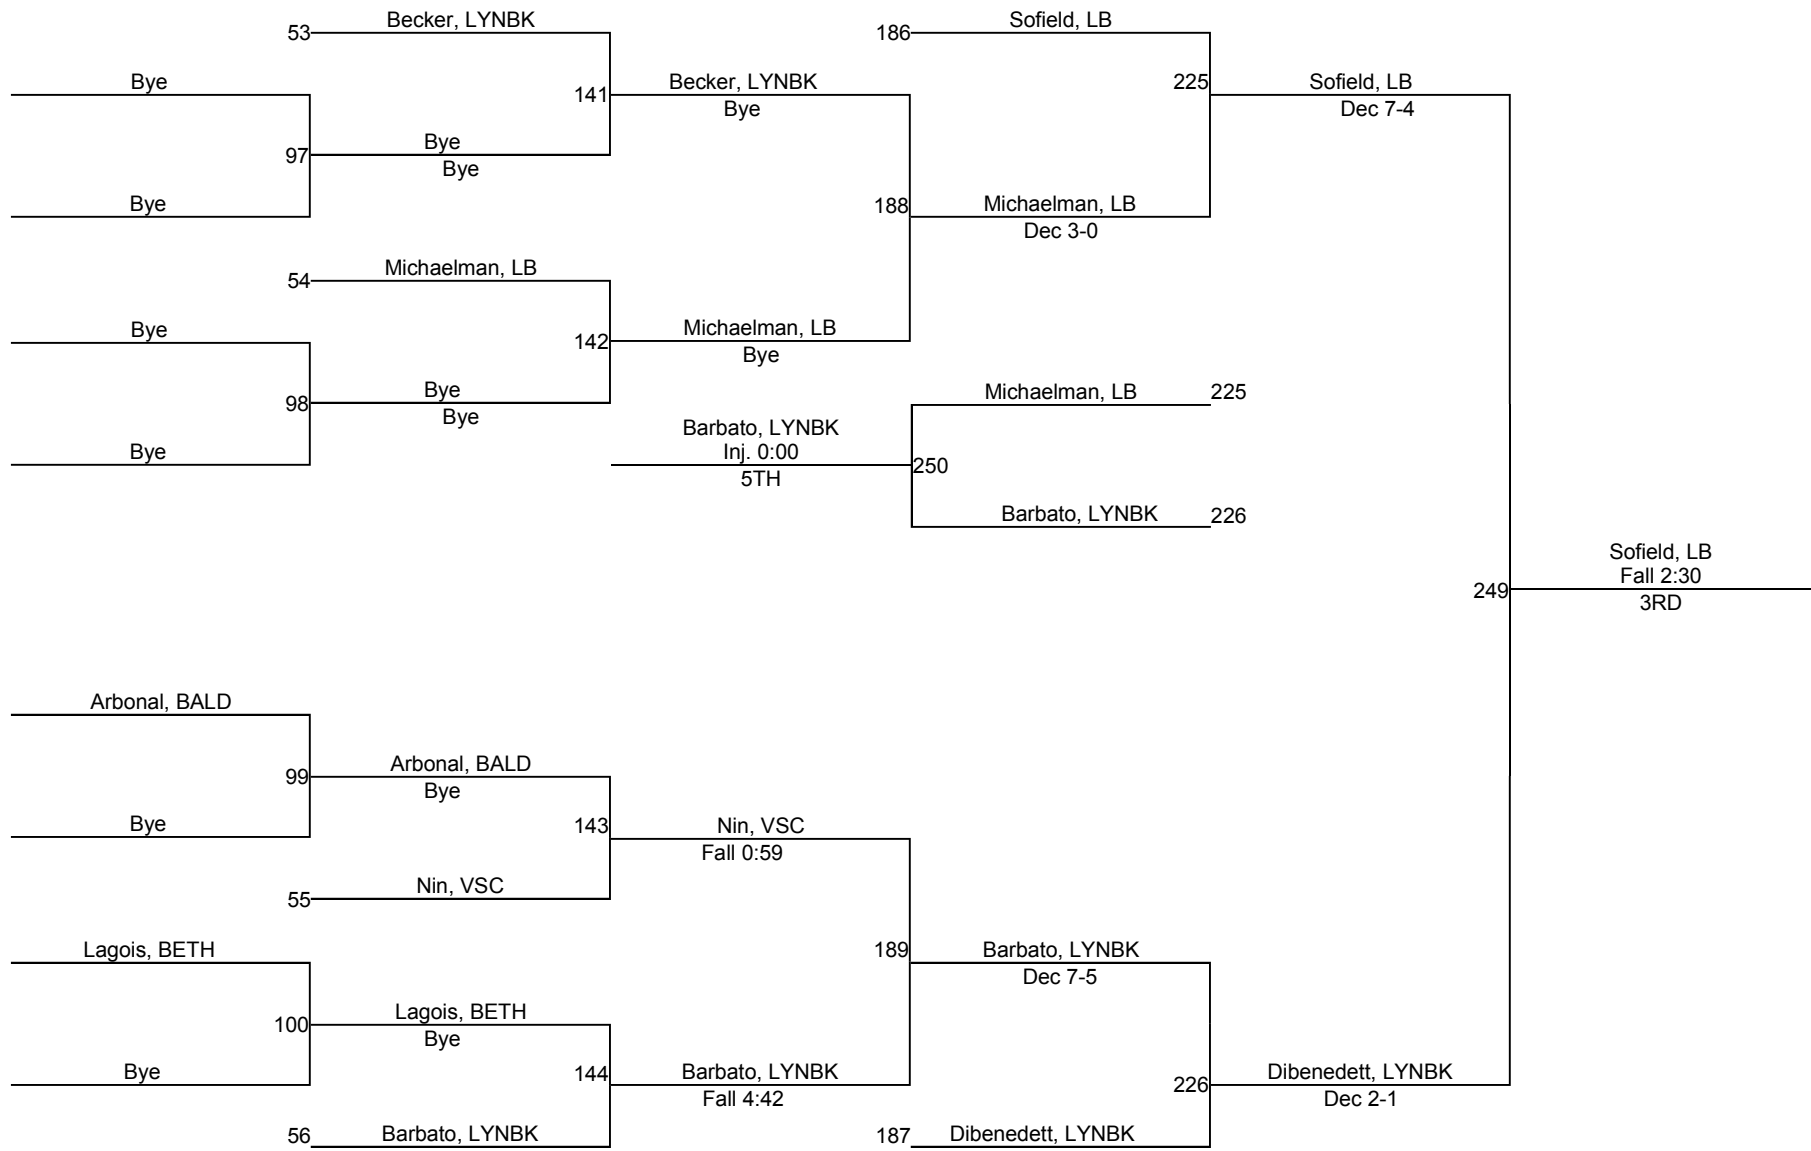

2017 SECTION VIII QUALIFIER @ LONG BEACH

138

2017 SECTION VIII QUALIFIER @ LONG BEACH

145

2017 SECTION VIII QUALIFIER @ LONG BEACH

152

2017 SECTION VIII QUALIFIER @ LONG BEACH

160