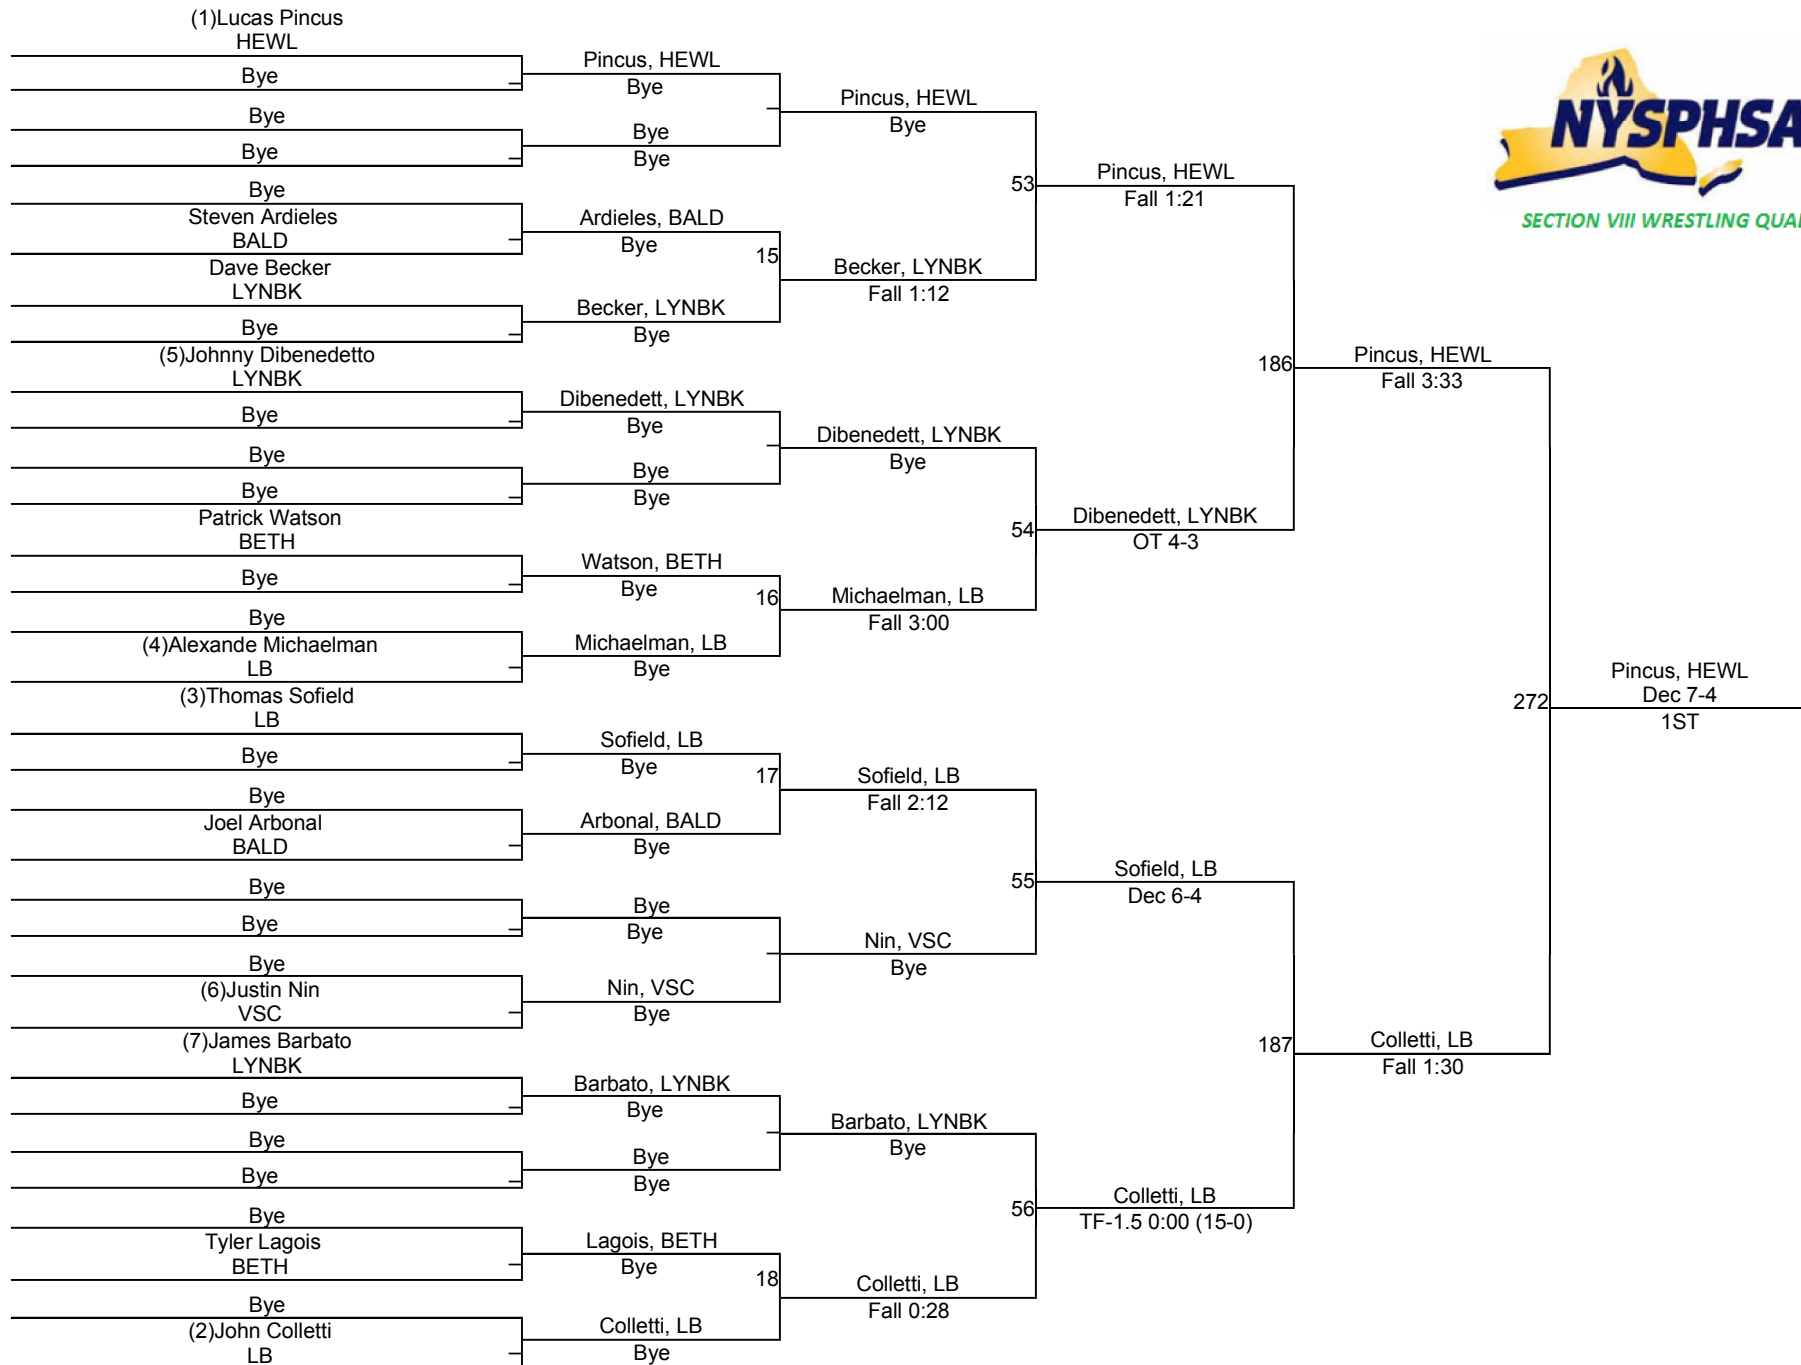

2017 SECTION VIII QUALIFIER @ LONG BEACH

138

2017 SECTION VIII QUALIFIER @ LONG BEACH

145

2017 SECTION VIII QUALIFIER @ LONG BEACH

152

2017 SECTION VIII QUALIFIER @ LONG BEACH

160