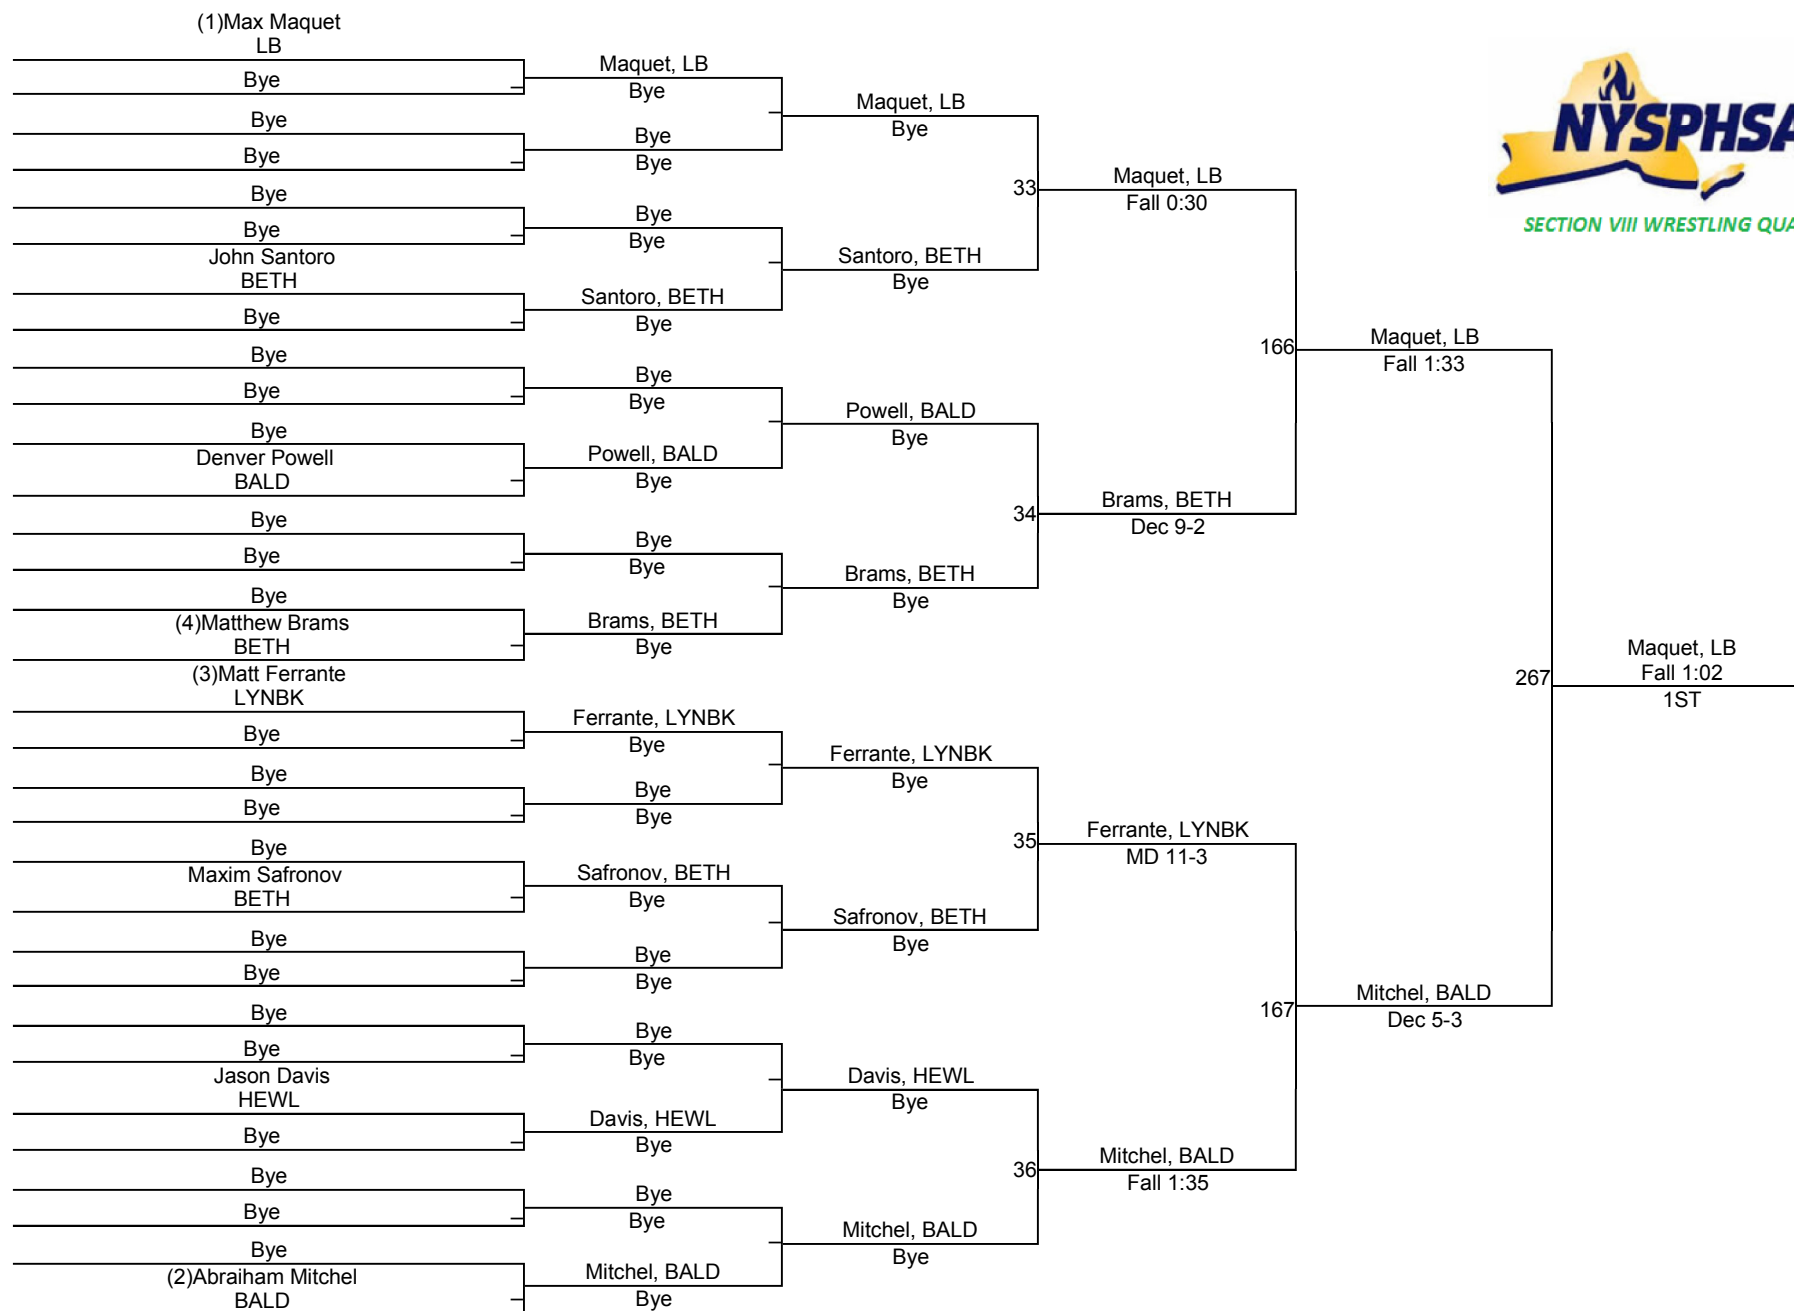

2017 SECTION VIII QUALIFIER @ LONG BEACH

99

2017 SECTION VIII QUALIFIER @ LONG BEACH

113

2017 SECTION VIII QUALIFIER @ LONG BEACH

120

2017 SECTION VIII QUALIFIER @ LONG BEACH

132