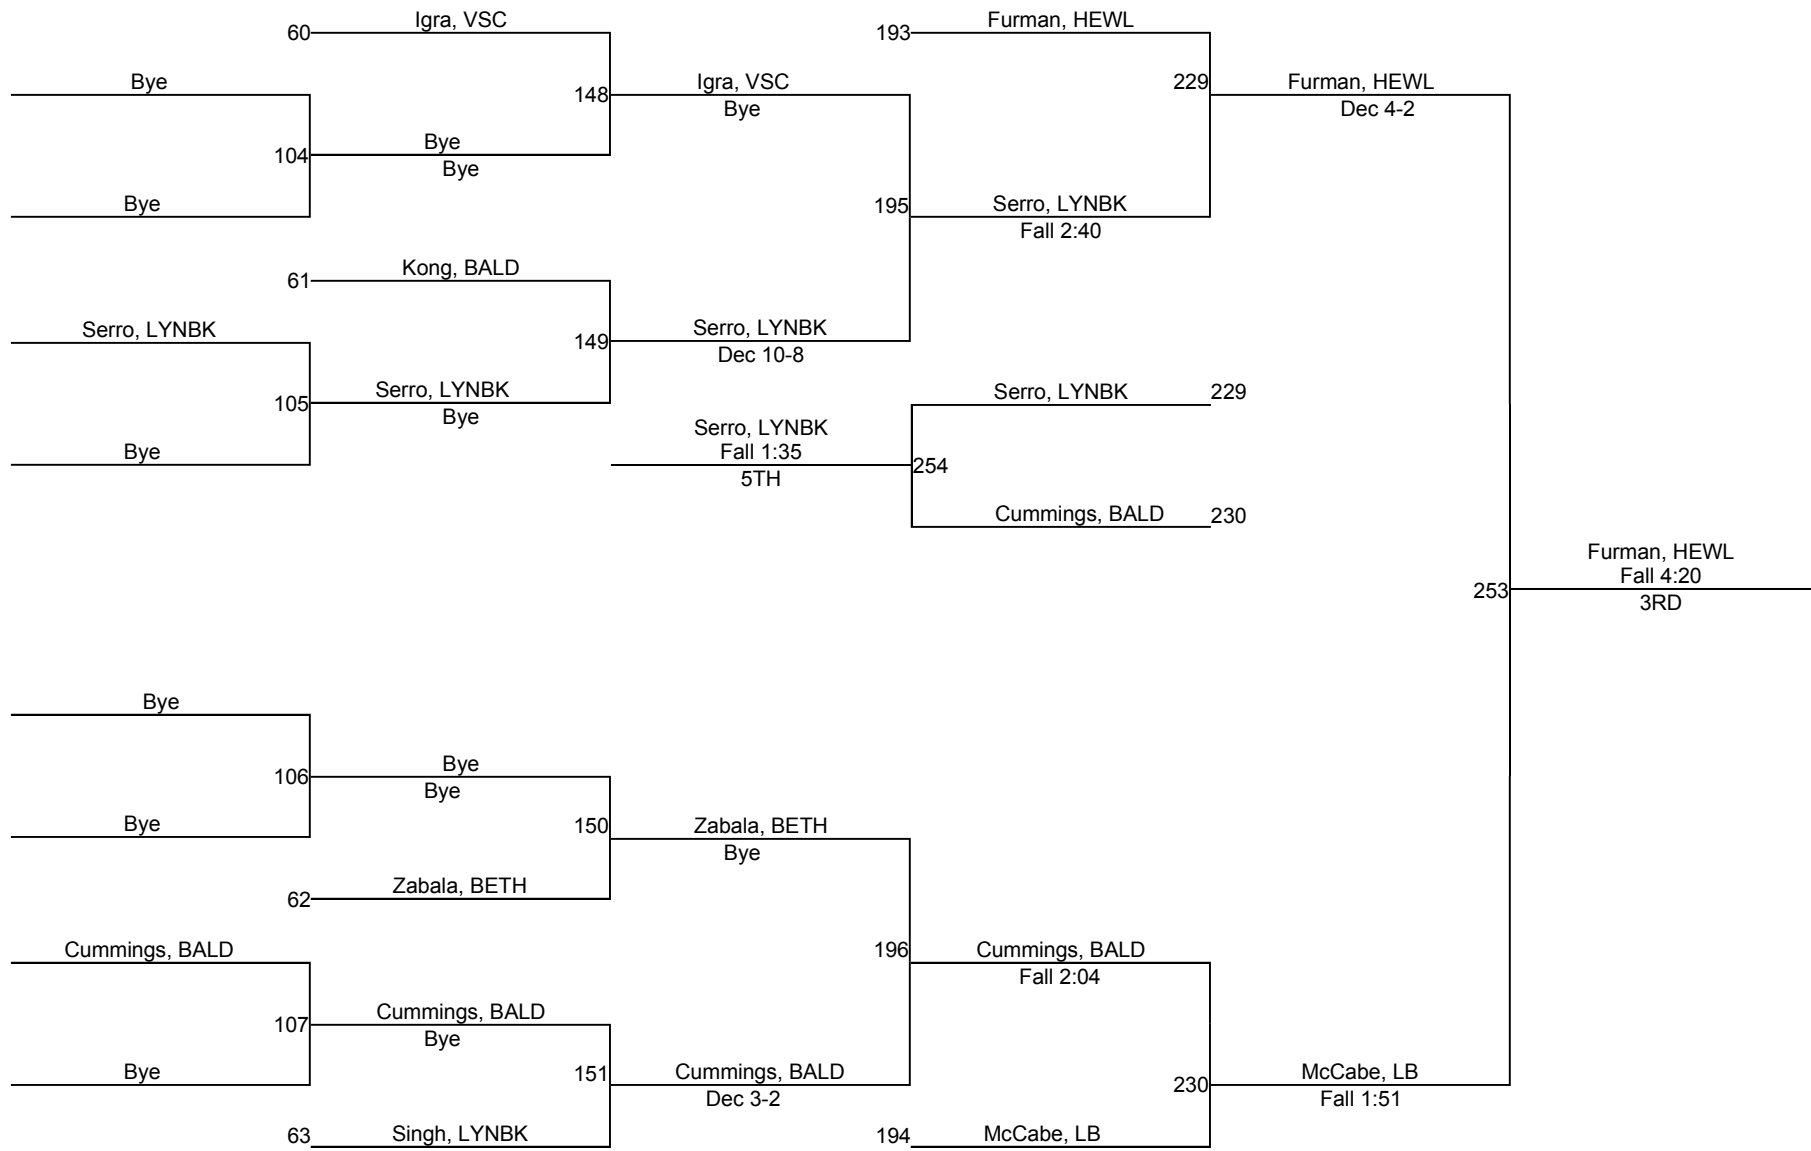

2017 SECTION VIII QUALIFIER @ LONG BEACH

138

2017 SECTION VIII QUALIFIER @ LONG BEACH

145

2017 SECTION VIII QUALIFIER @ LONG BEACH

152

2017 SECTION VIII QUALIFIER @ LONG BEACH

160