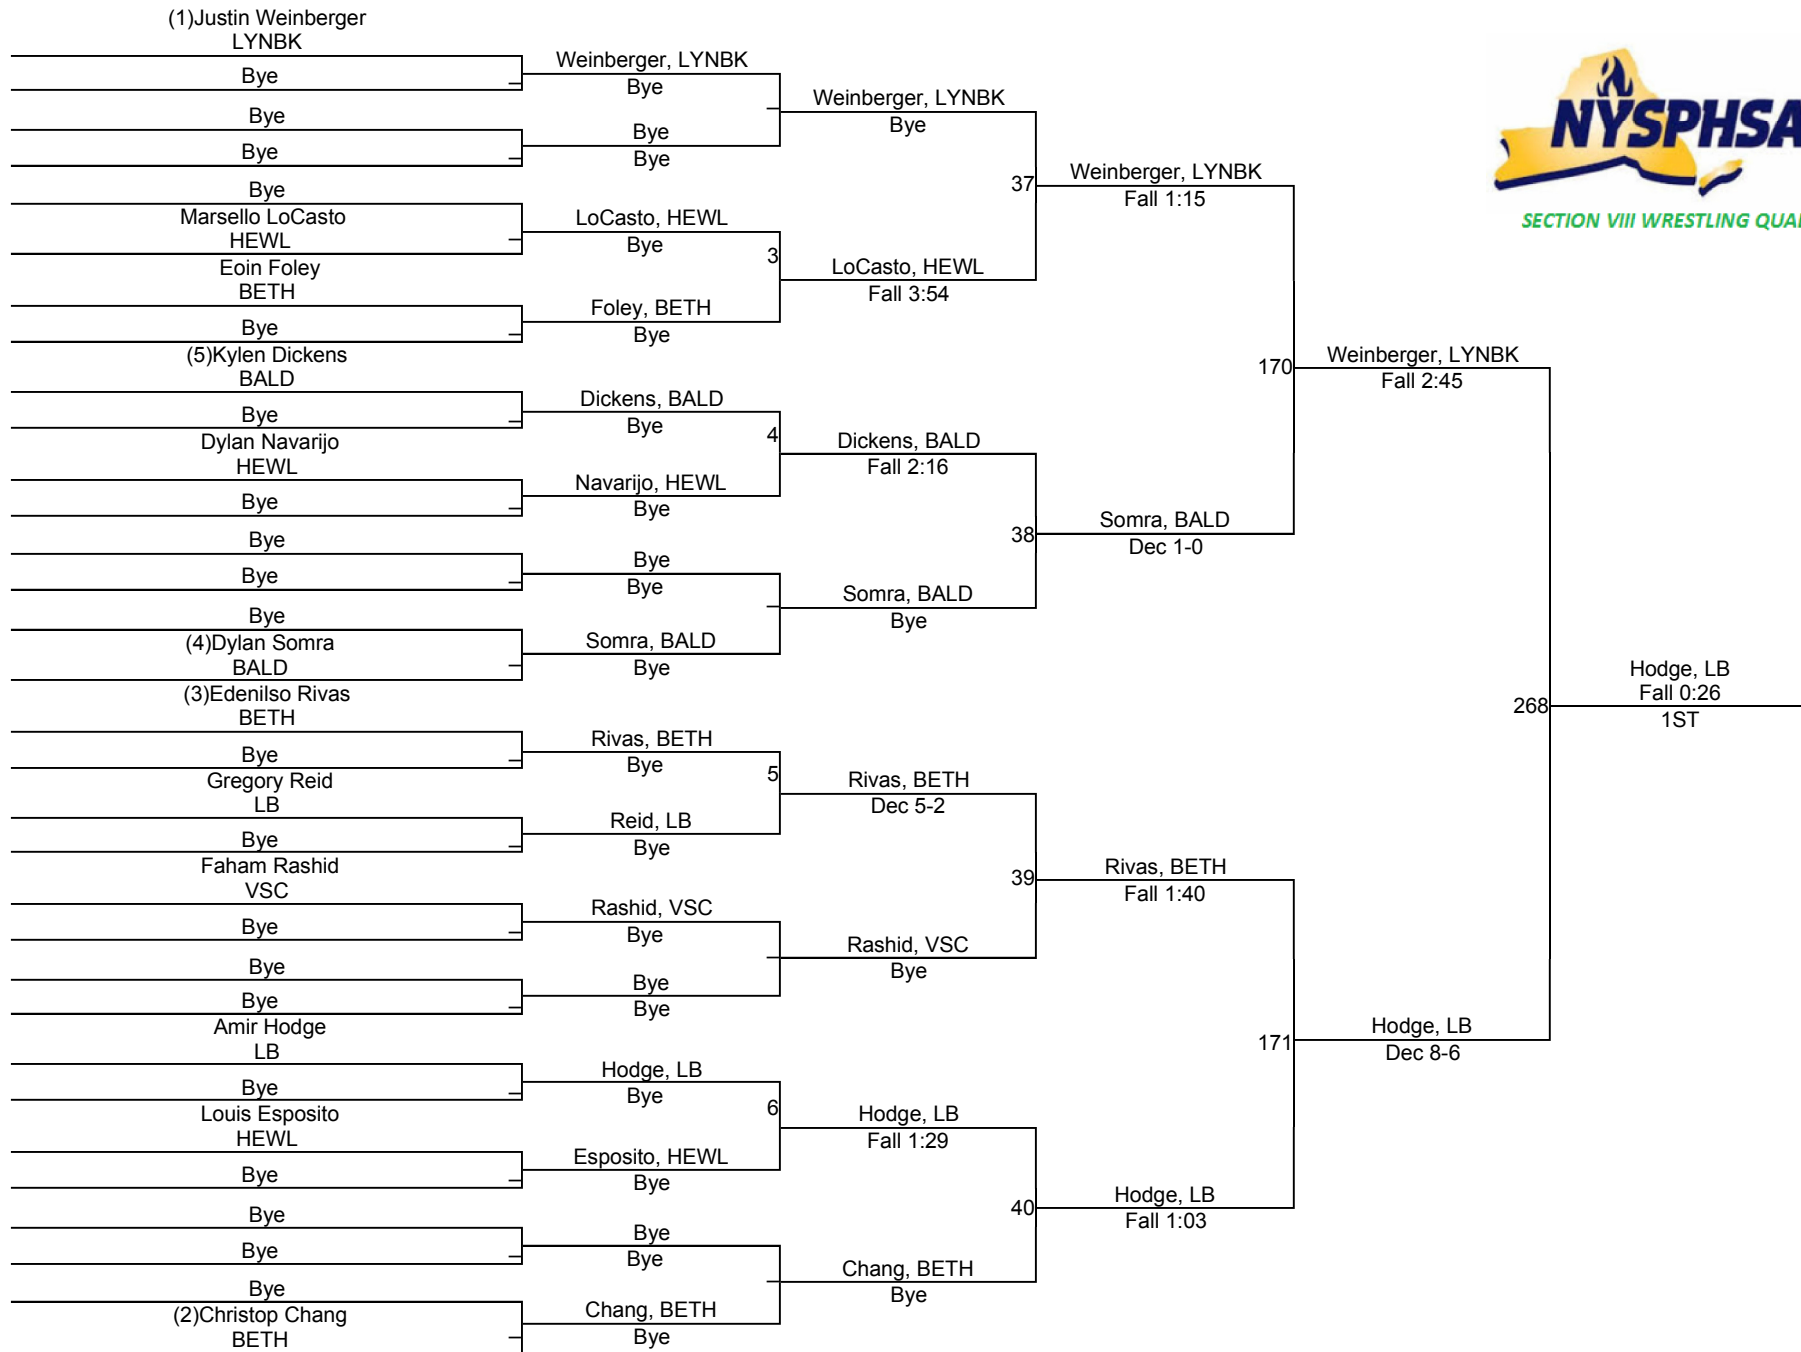

2017 SECTION VIII QUALIFIER @ LONG BEACH

99

2017 SECTION VIII QUALIFIER @ LONG BEACH

113

2017 SECTION VIII QUALIFIER @ LONG BEACH

120

2017 SECTION VIII QUALIFIER @ LONG BEACH

132