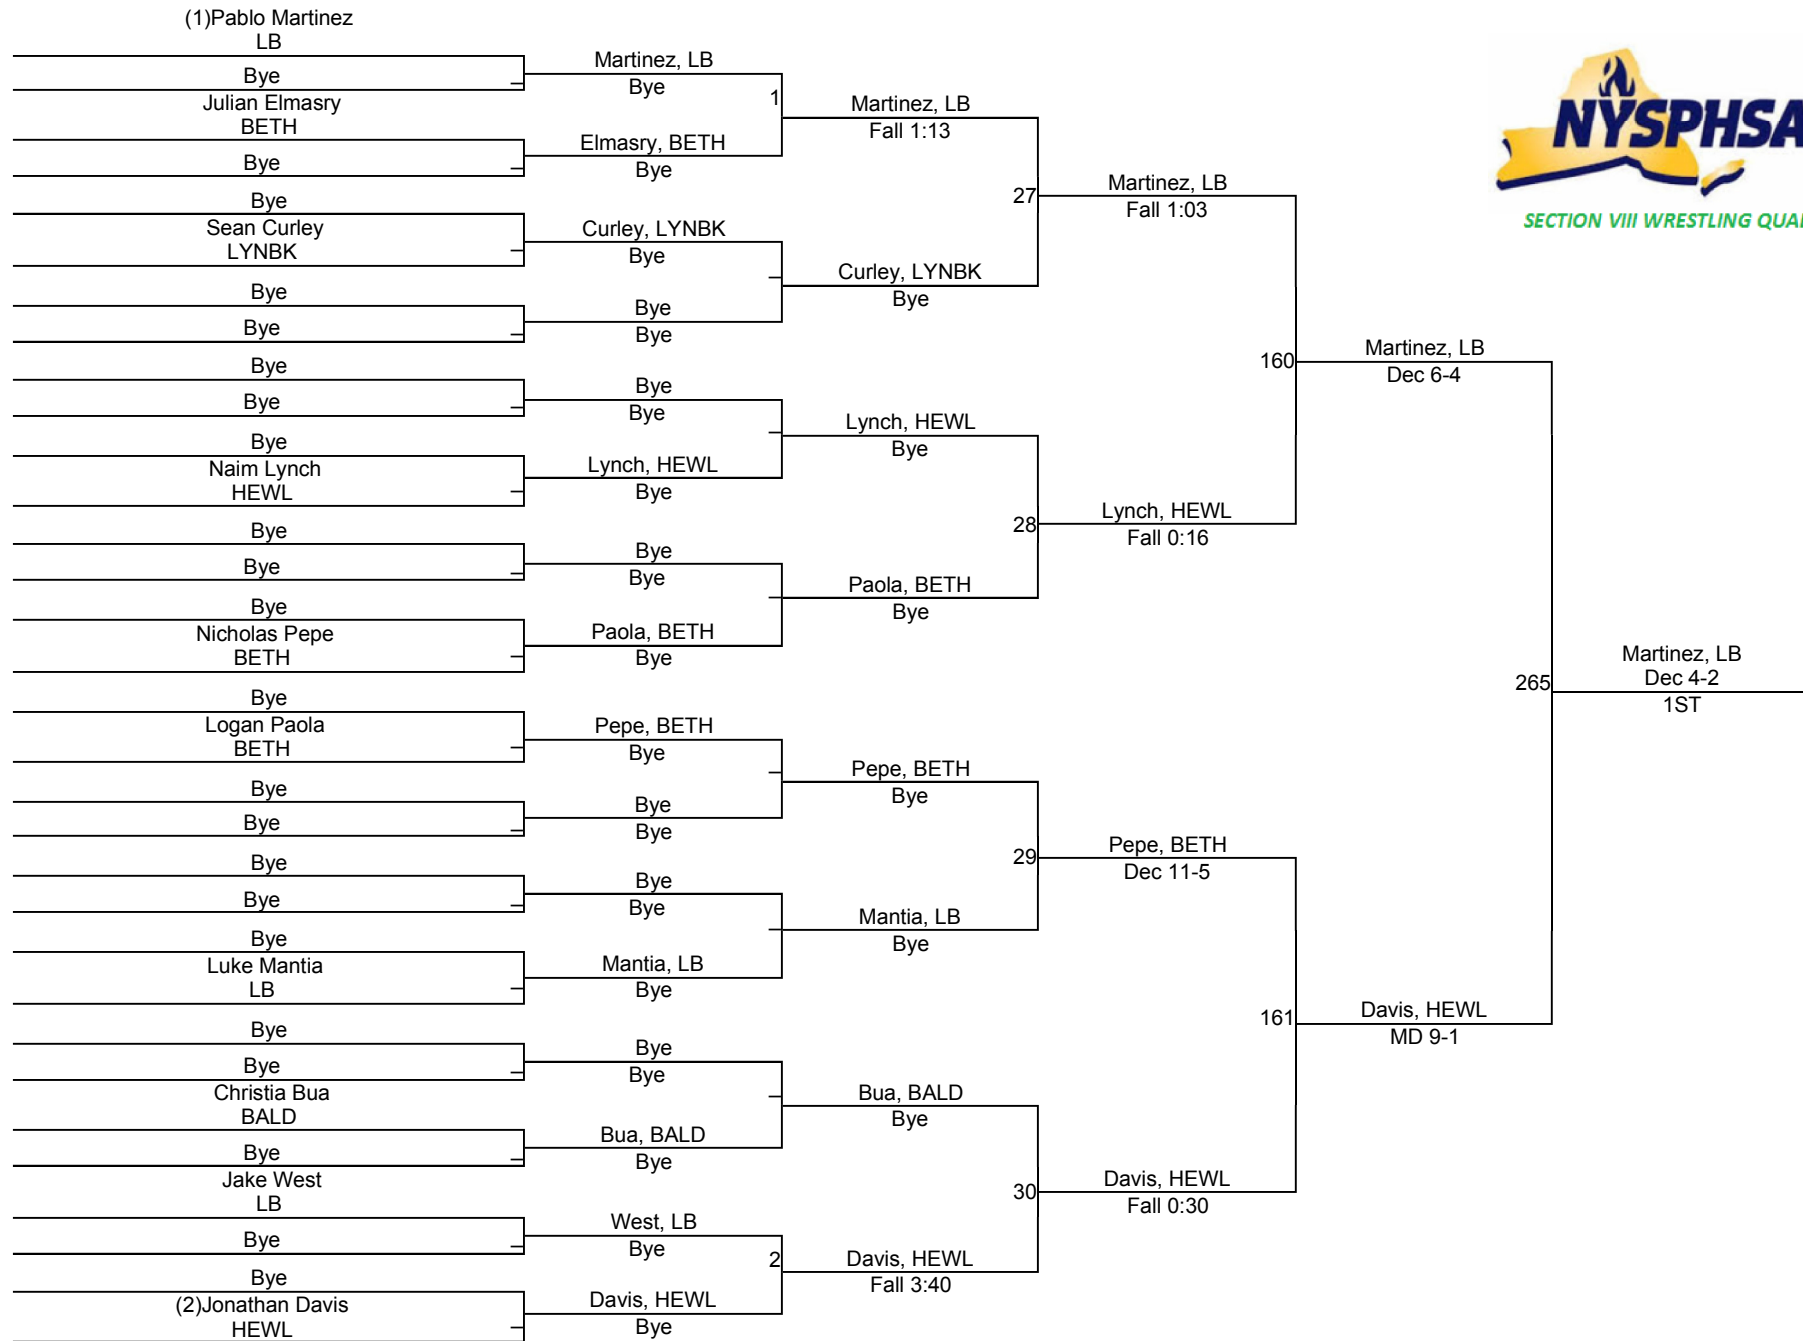

2017 SECTION VIII QUALIFIER @ LONG BEACH

99

2017 SECTION VIII QUALIFIER @ LONG BEACH

113

2017 SECTION VIII QUALIFIER @ LONG BEACH

120

2017 SECTION VIII QUALIFIER @ LONG BEACH

132