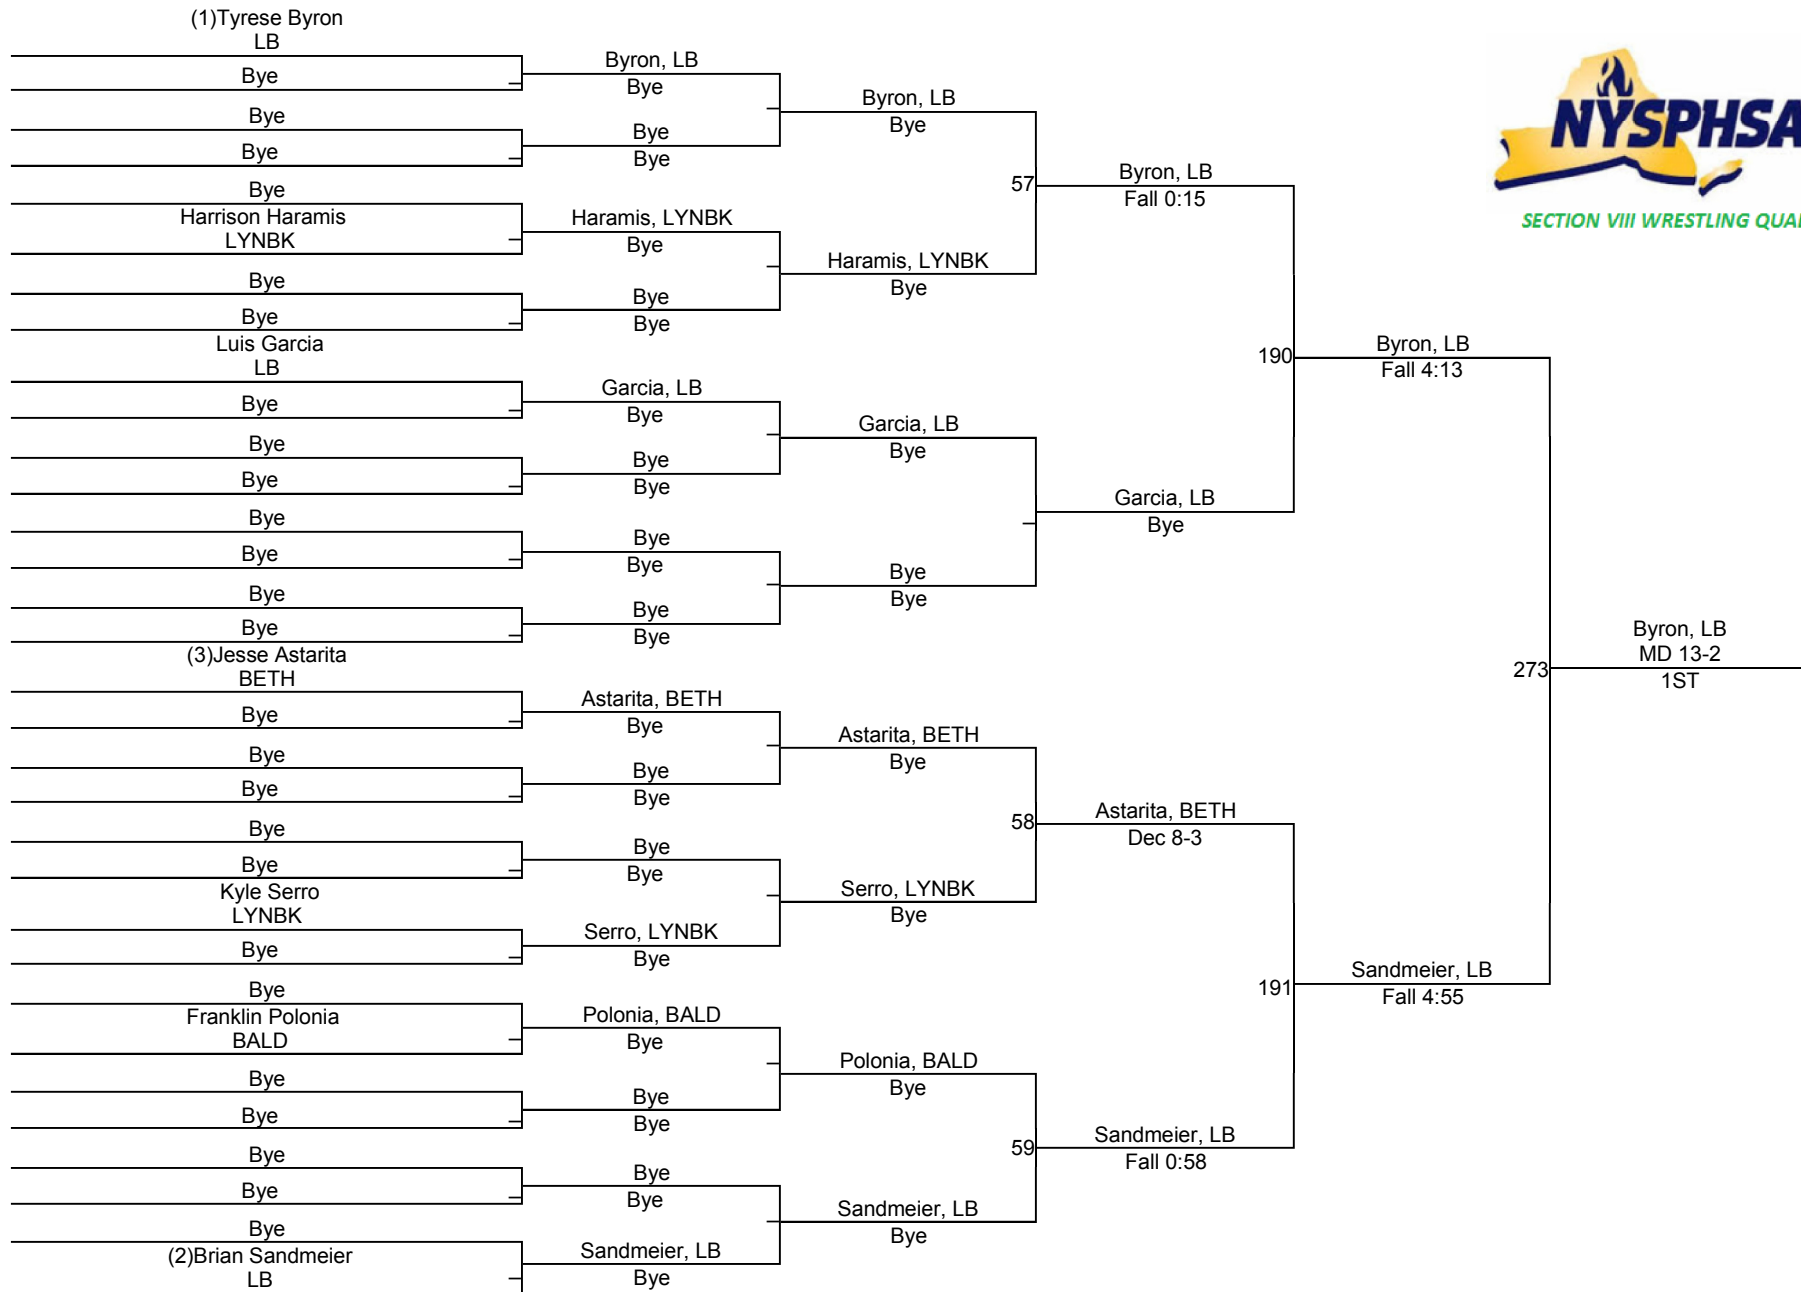

2017 SECTION VIII QUALIFIER @ LONG BEACH

138

2017 SECTION VIII QUALIFIER @ LONG BEACH

145

2017 SECTION VIII QUALIFIER @ LONG BEACH

152

2017 SECTION VIII QUALIFIER @ LONG BEACH

160