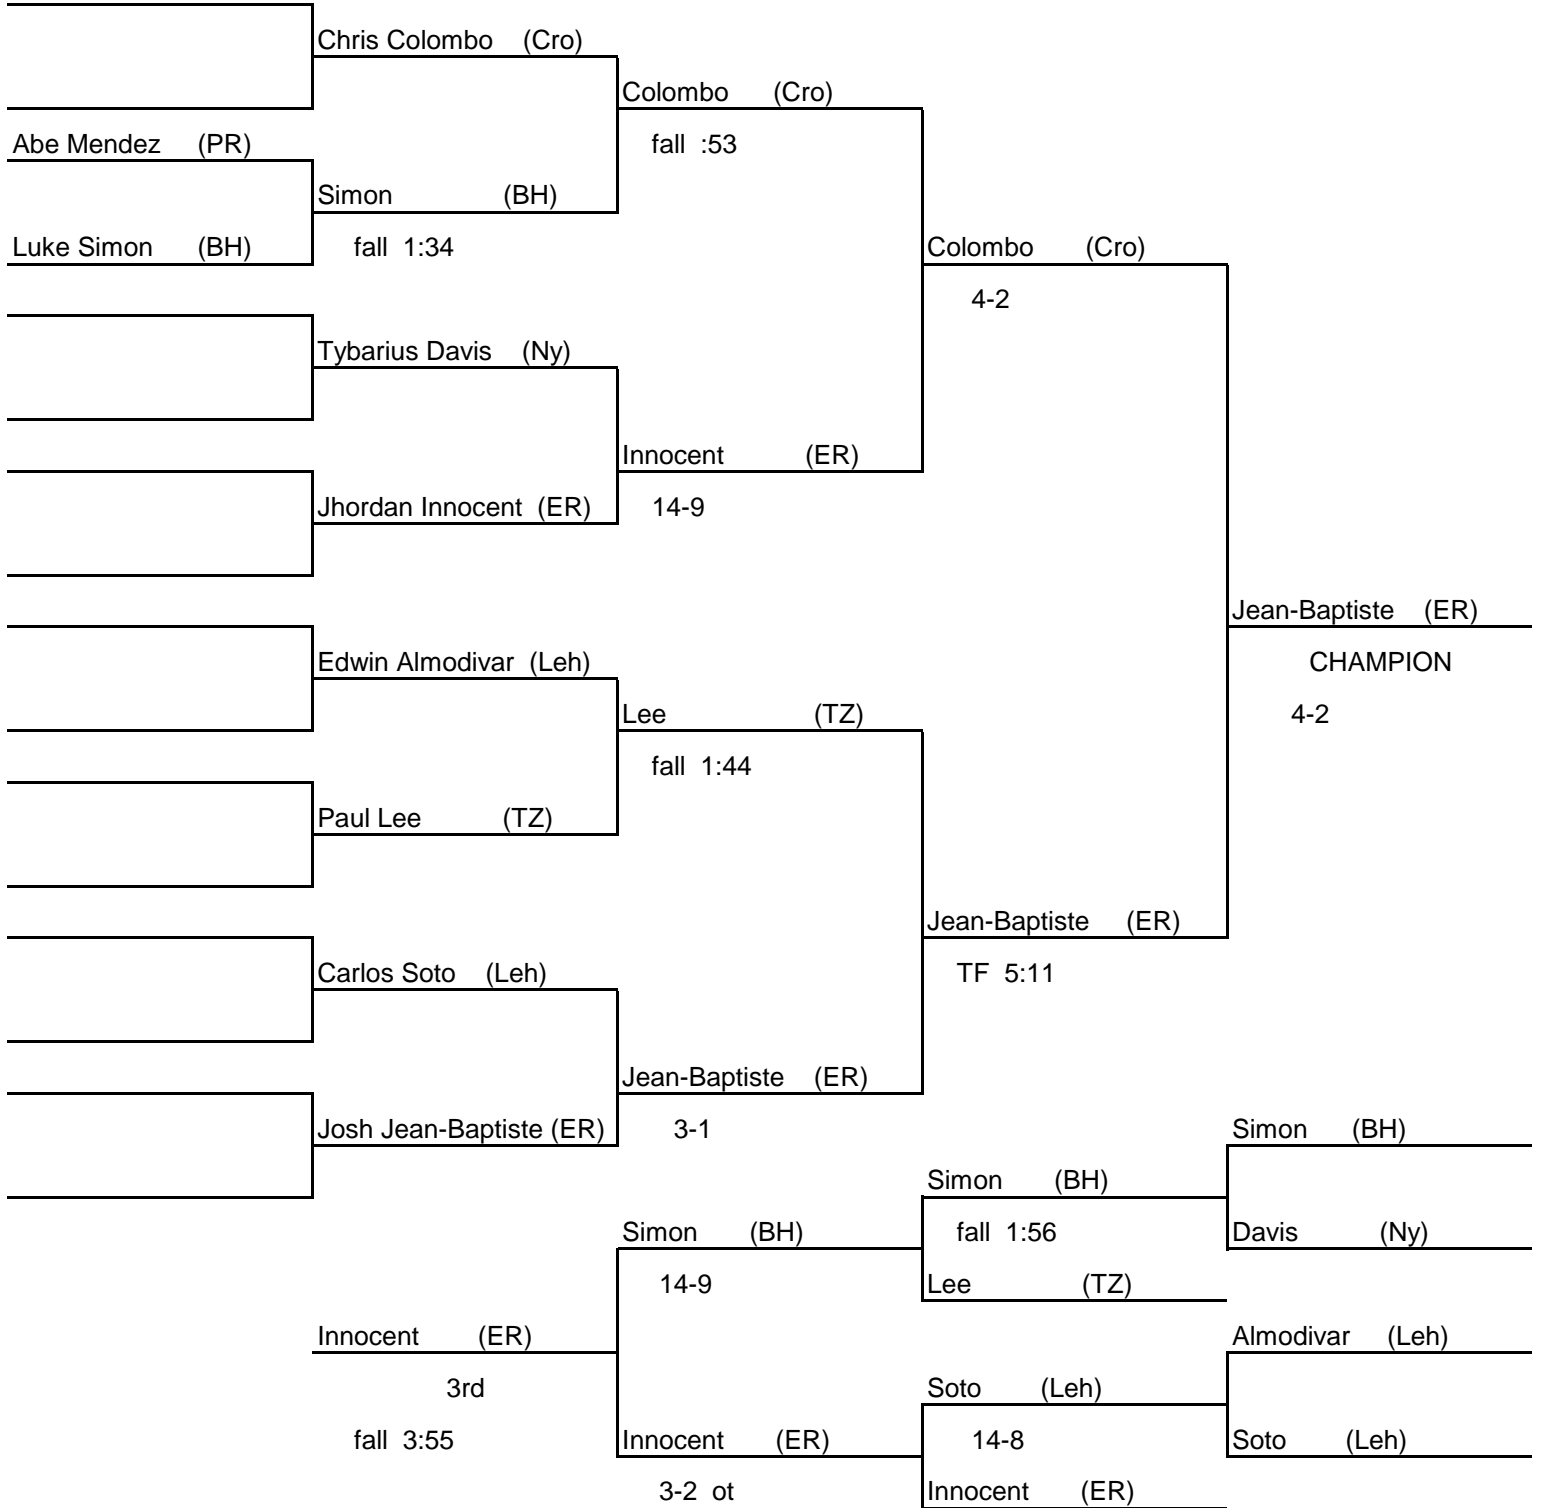

182 lbs

2016 Michael O'Connell Tournament at Pearl River

December 28, 2016

195 lbs

2016 Michael O'Connell Tournament at Pearl River

December 28, 2016

220 lbs

2016 Michael O'Connell Tournament at Pearl River
December 28, 2016