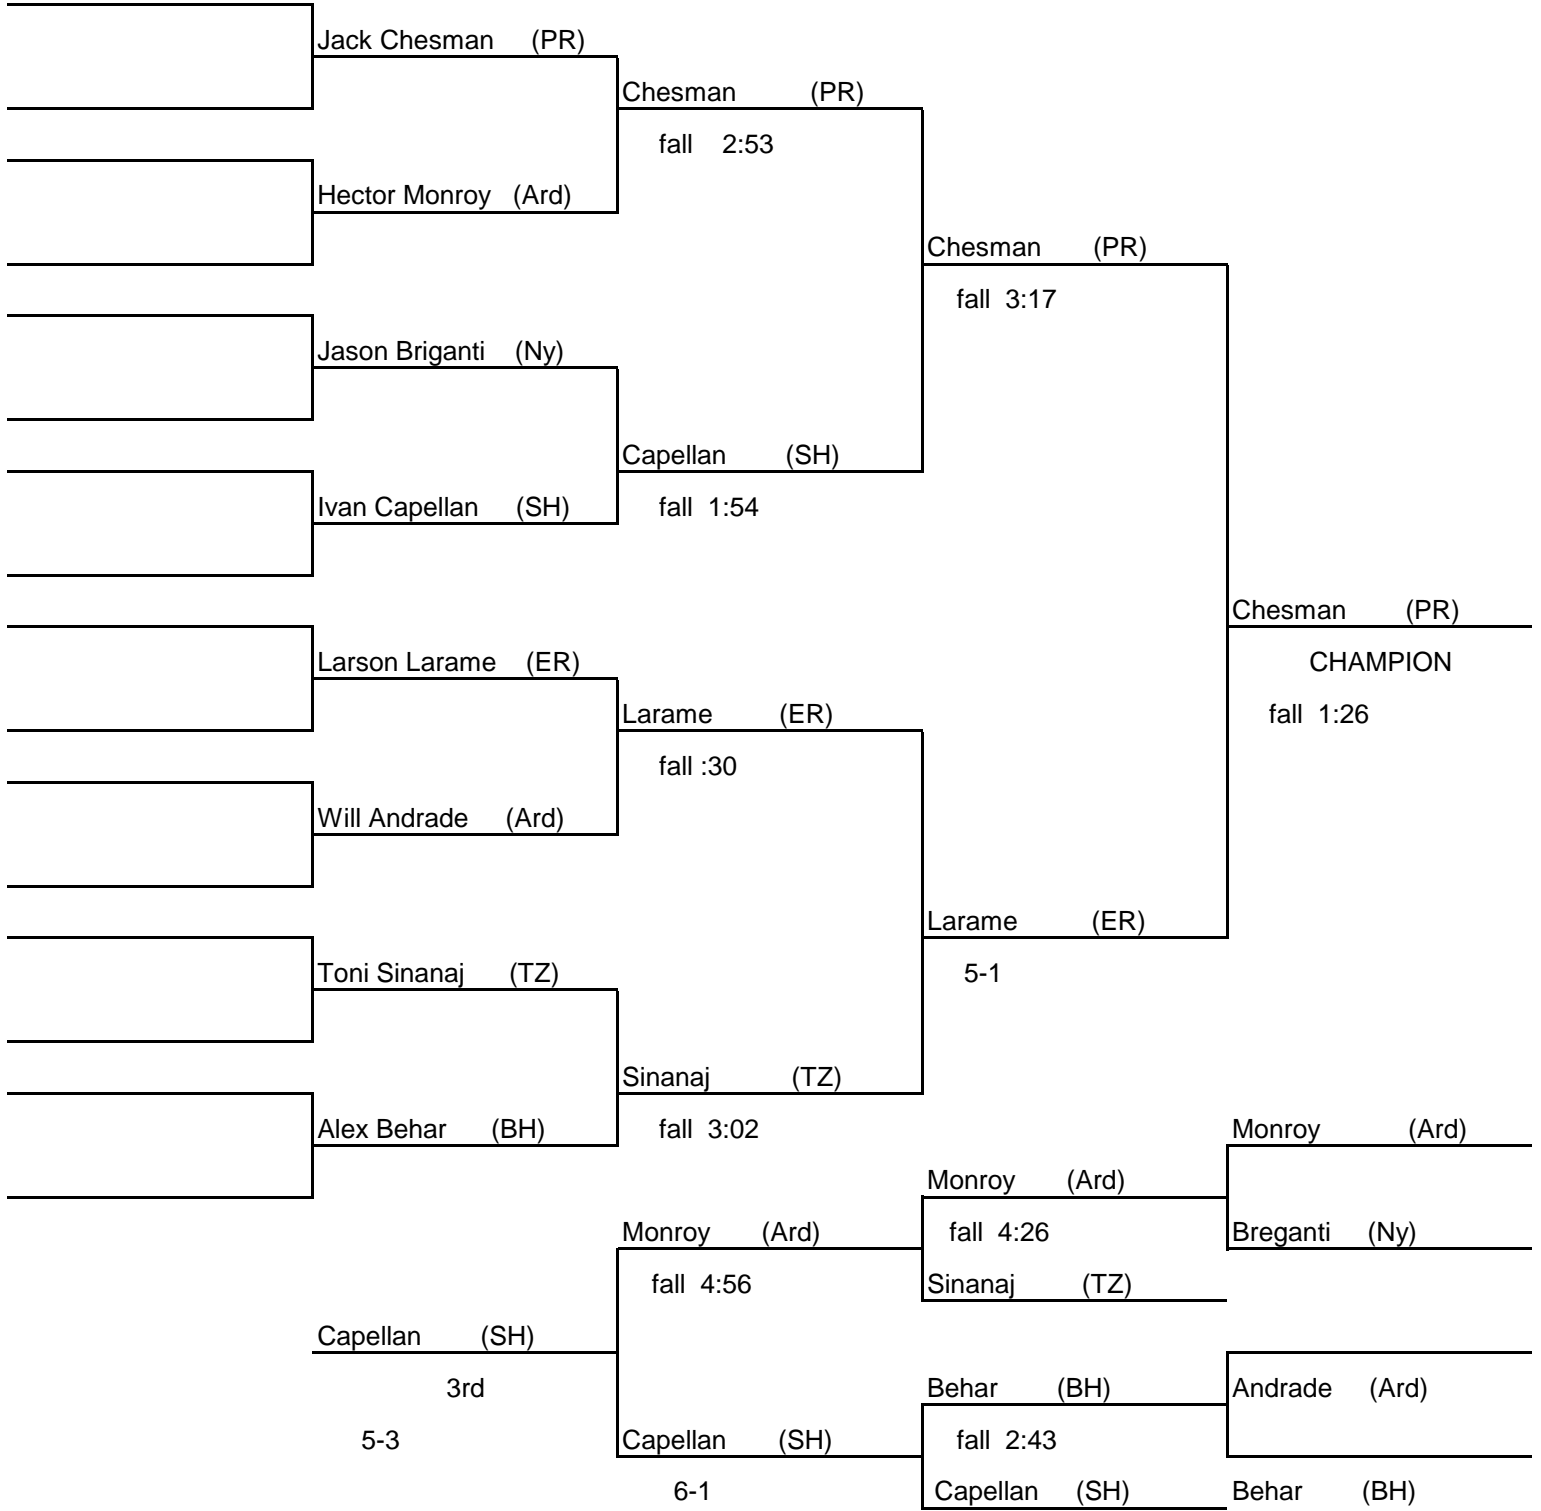

December 28, 2016

138 lbs

2016 Michael O'Connell Tournament at Pearl River

December 28, 2016

145 lbs

2016 Michael O'Connell Tournament at Pearl River

December 28, 2016

152 lbs