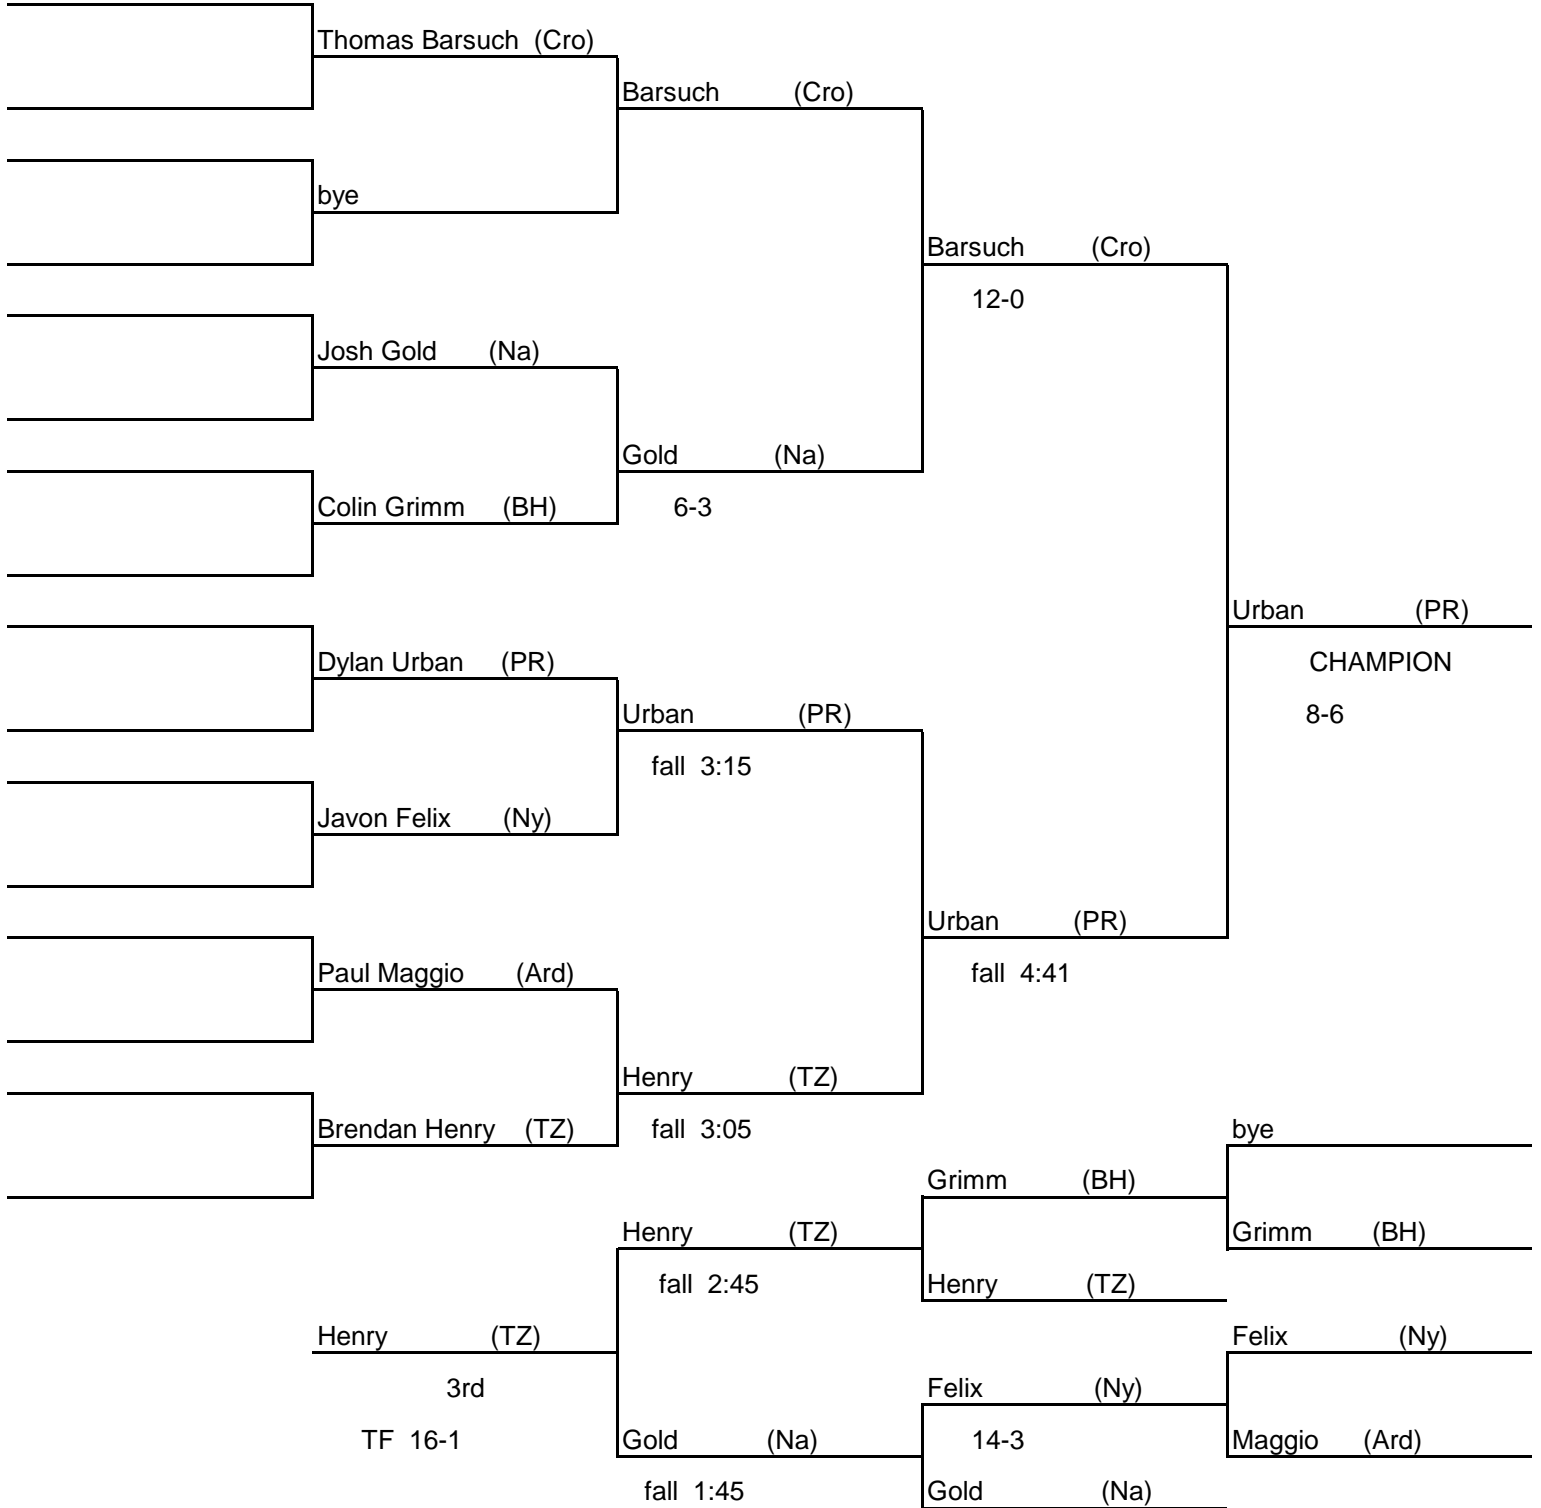

132 lbs

2016 Michael O'Connell Tournament at Pearl River

December 28, 2016