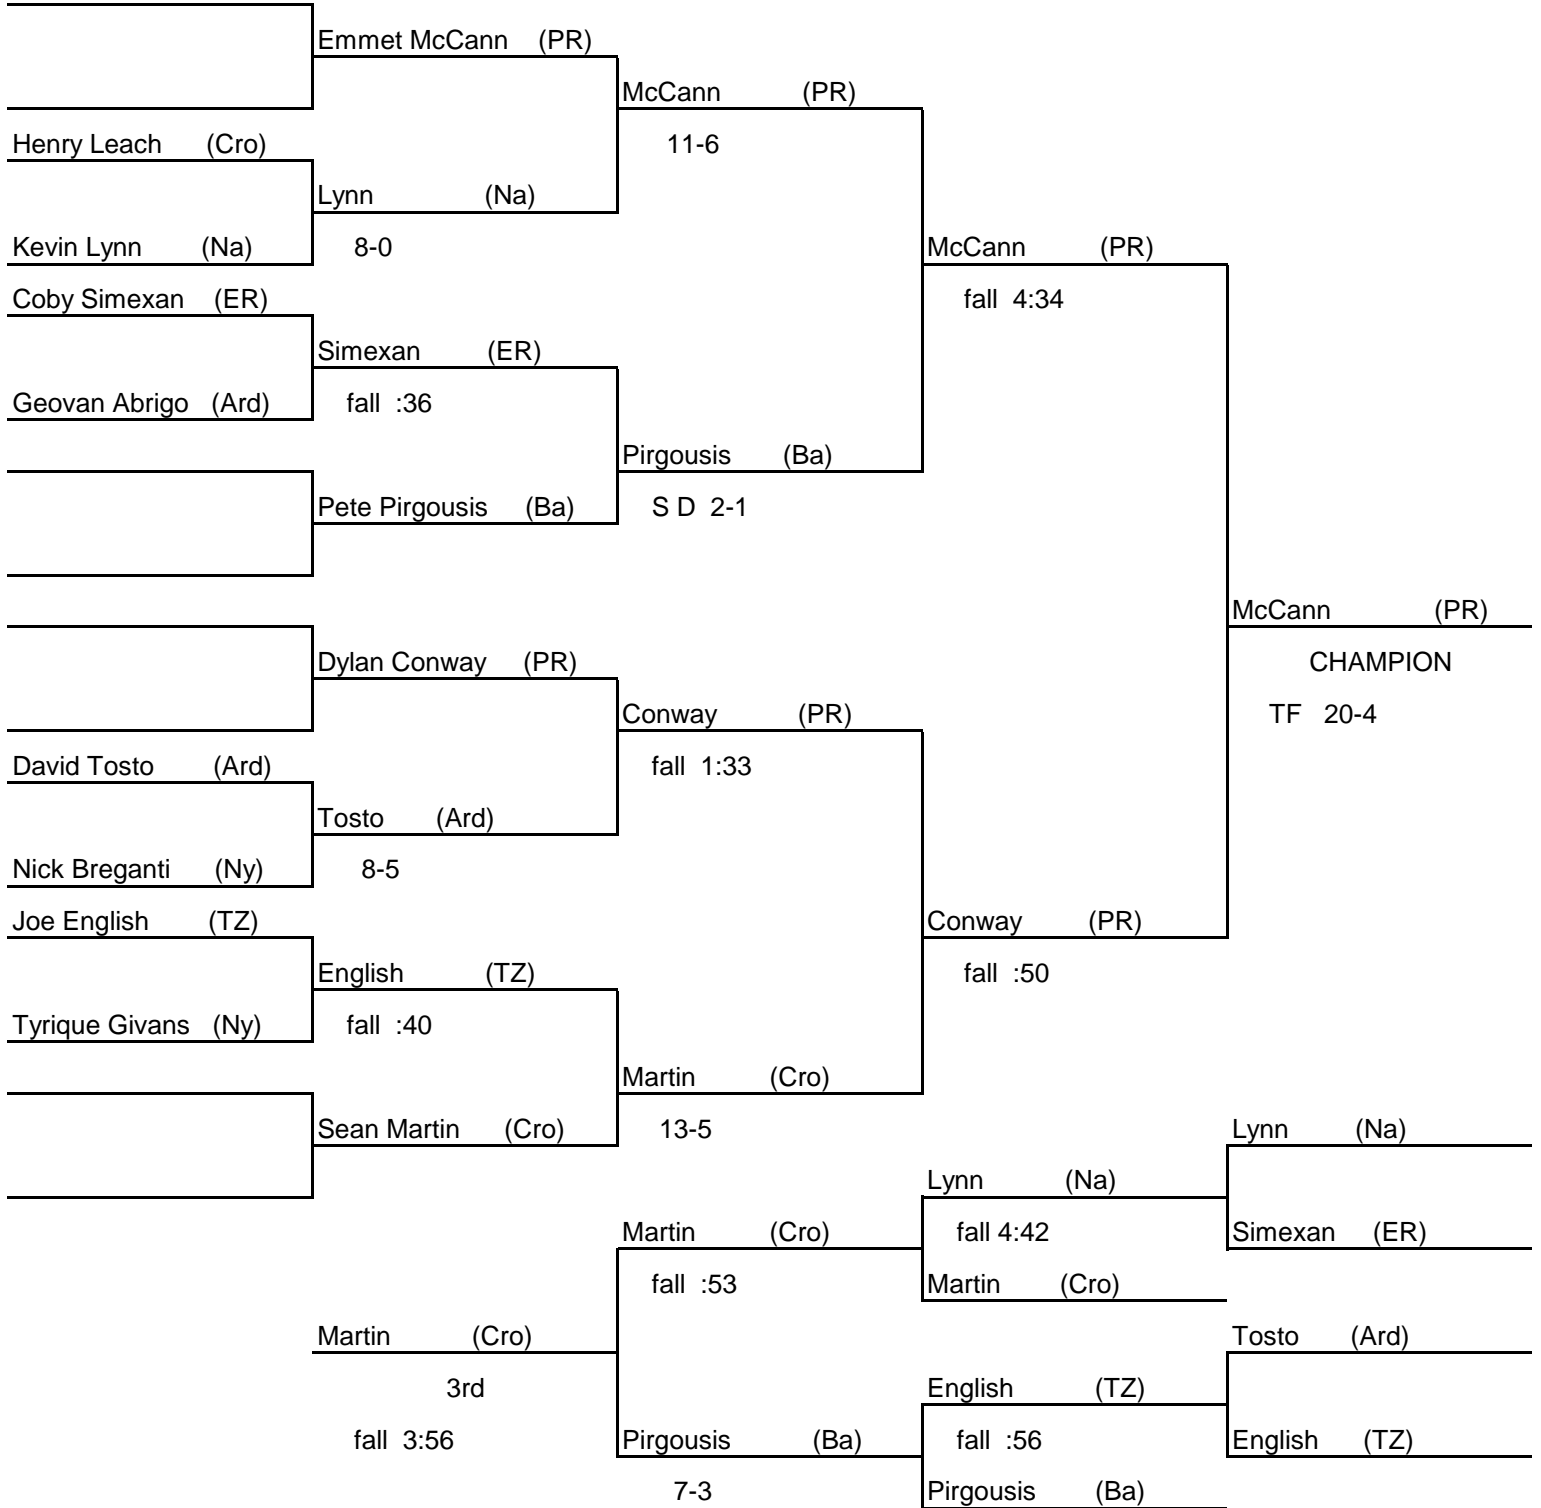

138 lbs

2016 Michael O'Connell Tournament at Pearl River

December 28, 2016