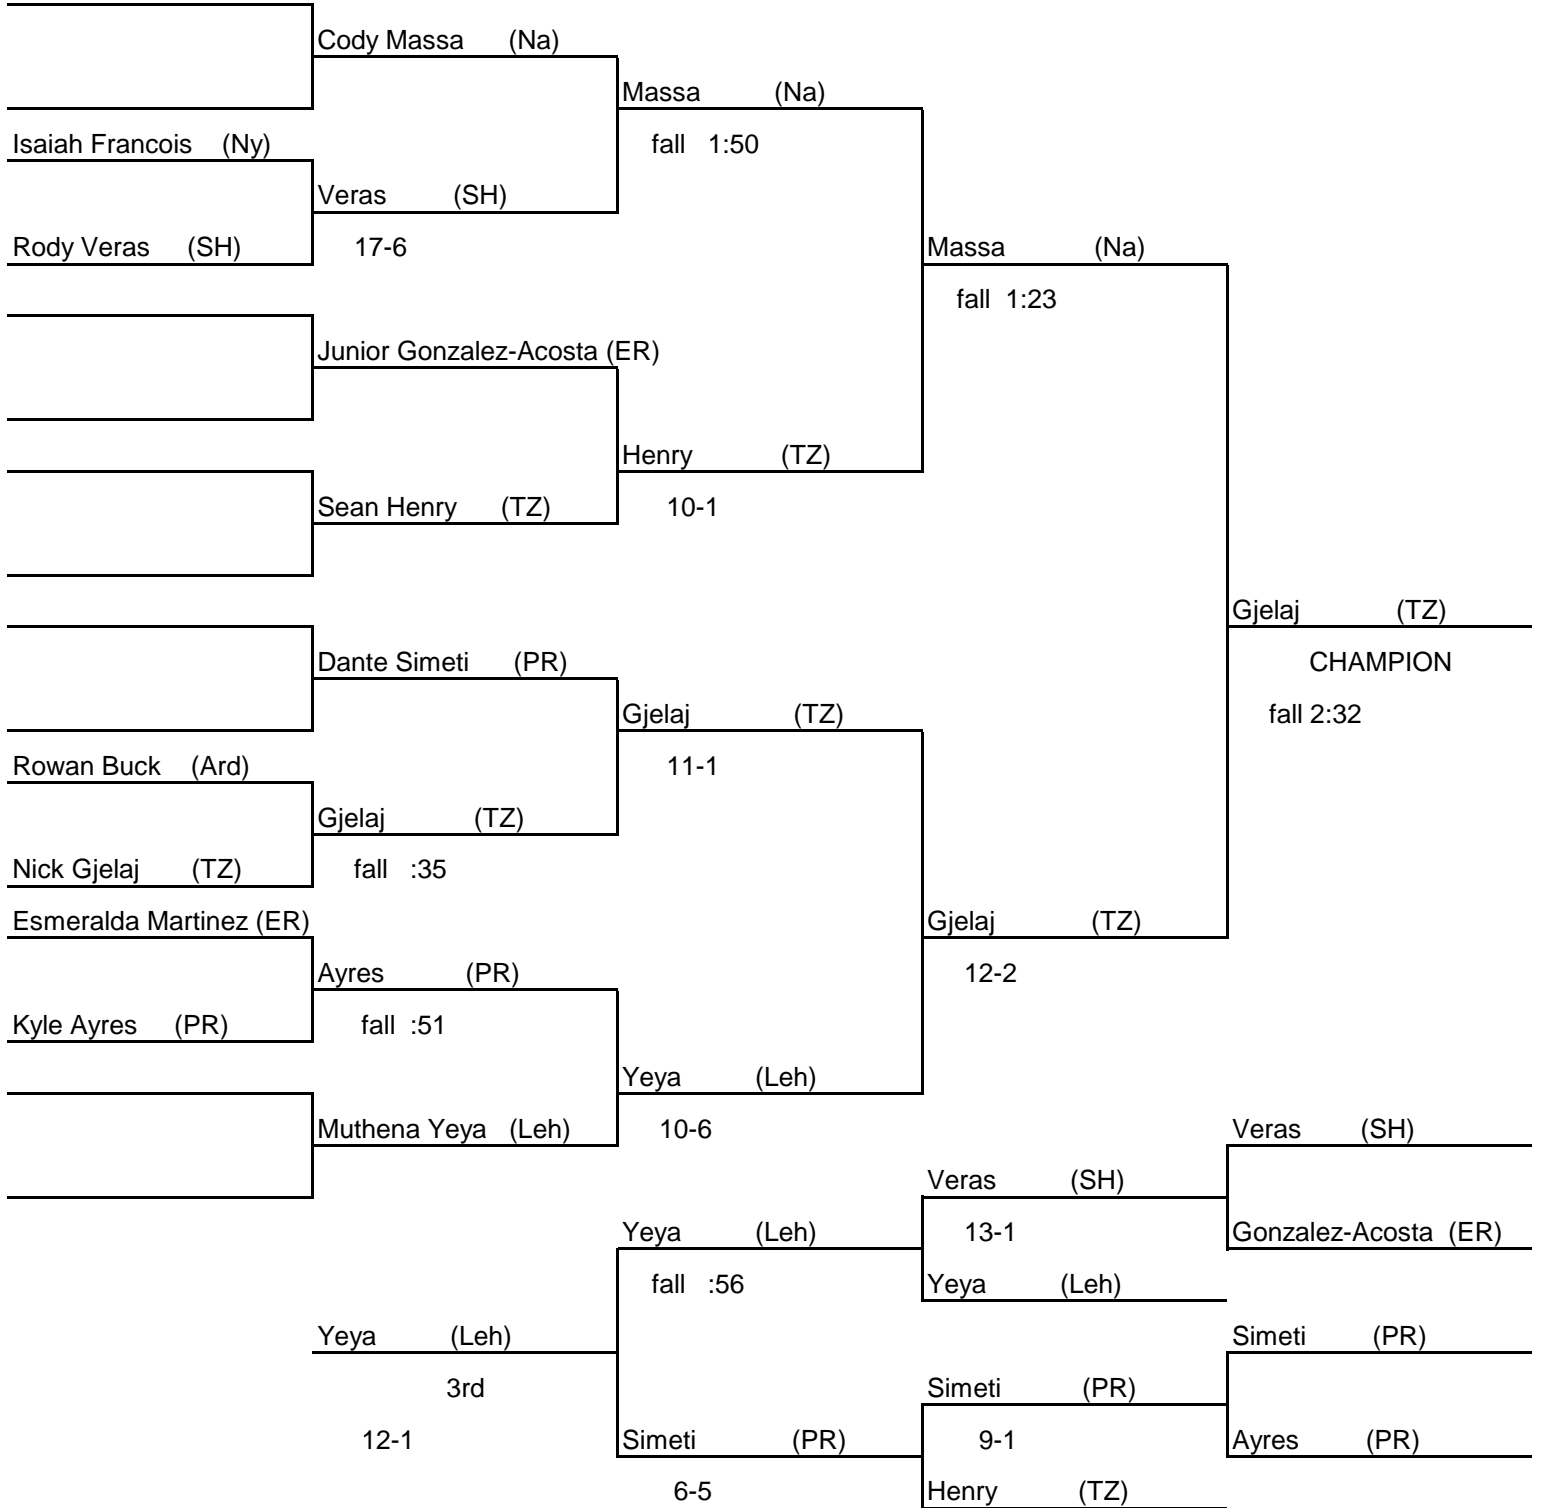

120 lbs

2016 Michael O'Connell Tournament at Pearl River

December 28, 2016