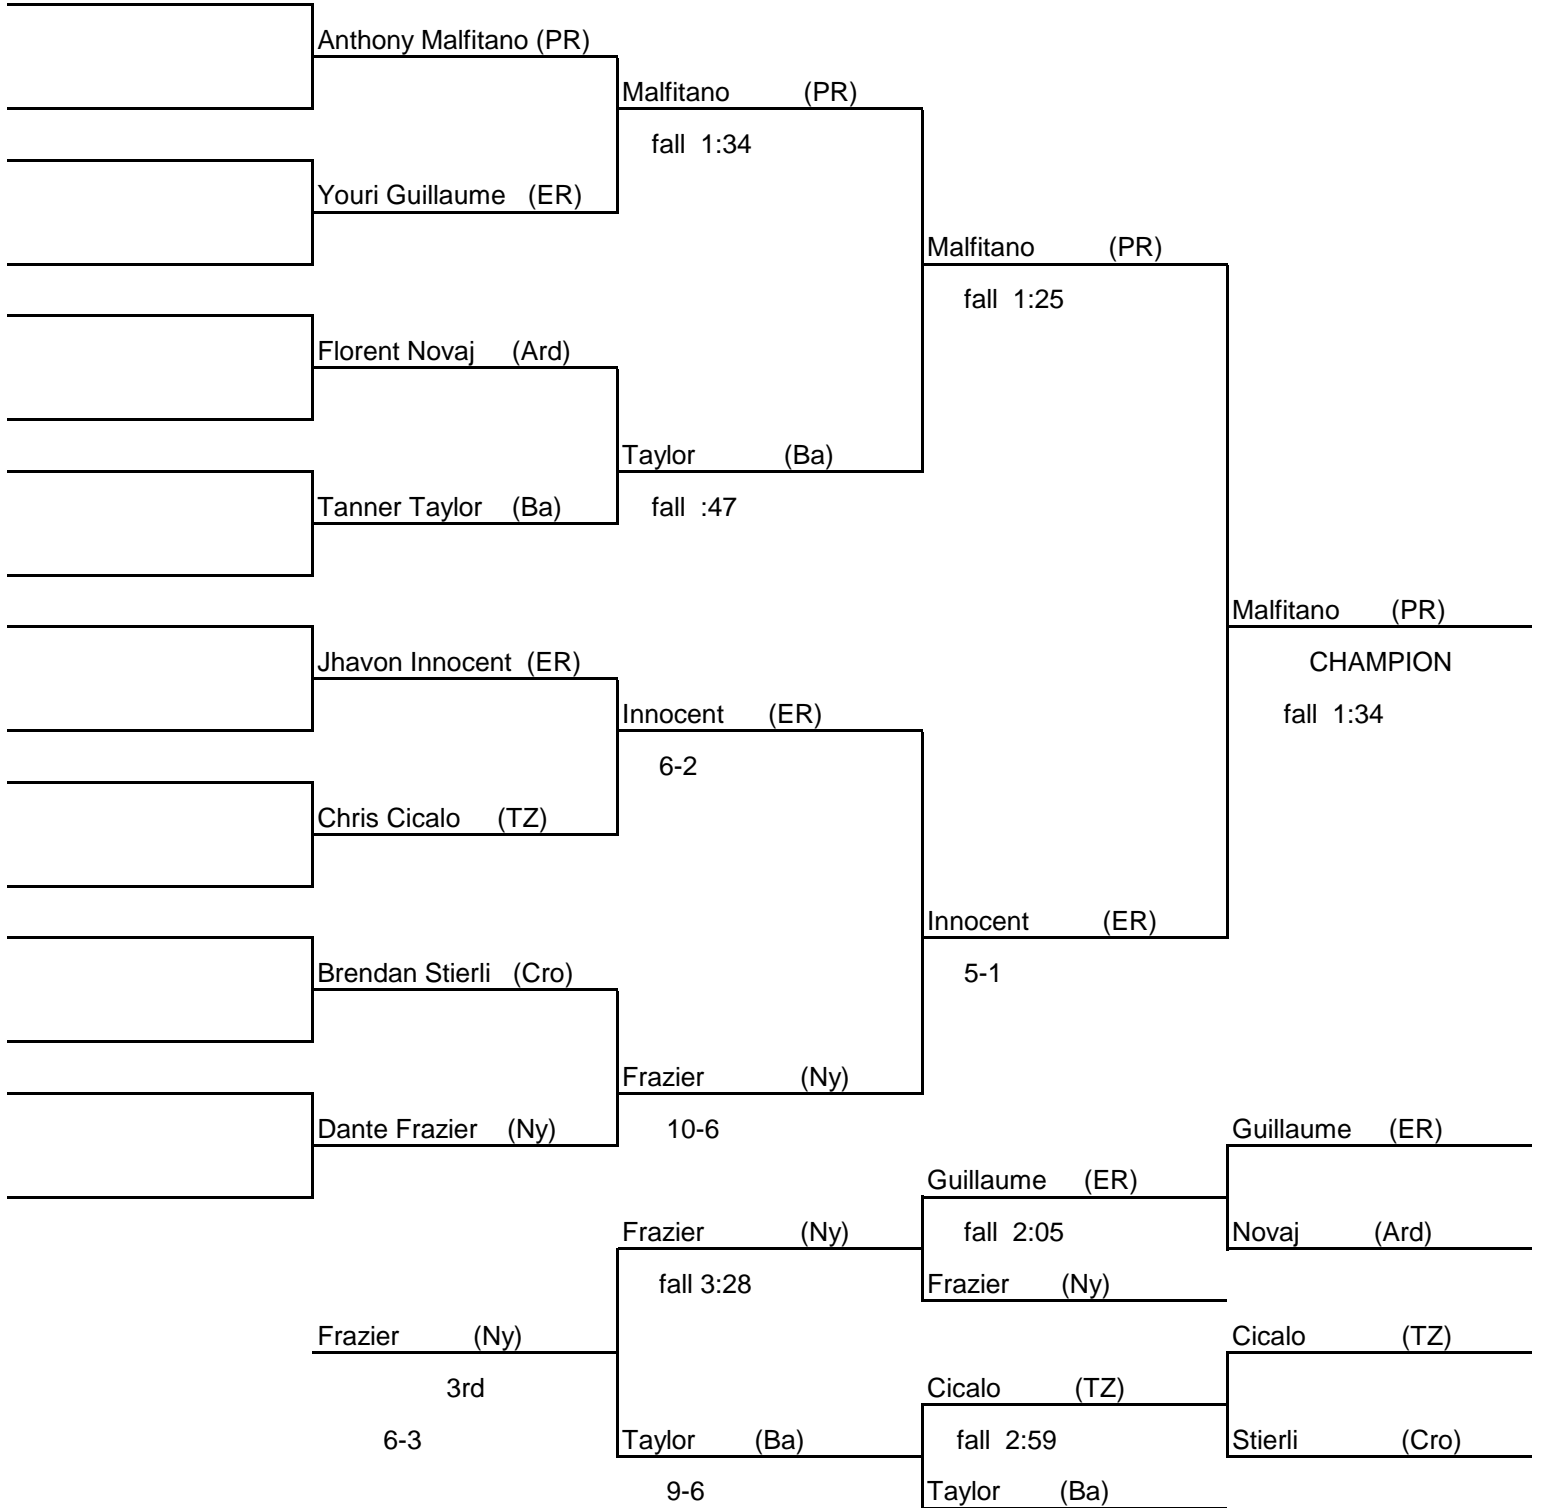

2016 Michael O'Connell Tournament at Pearl River

December 28, 2016

160 lbs

2016 Michael O'Connell Tournament at Pearl River

December 28, 2016

170 lbs

2016 Michael O'Connell Tournament at Pearl River

December 28, 2016