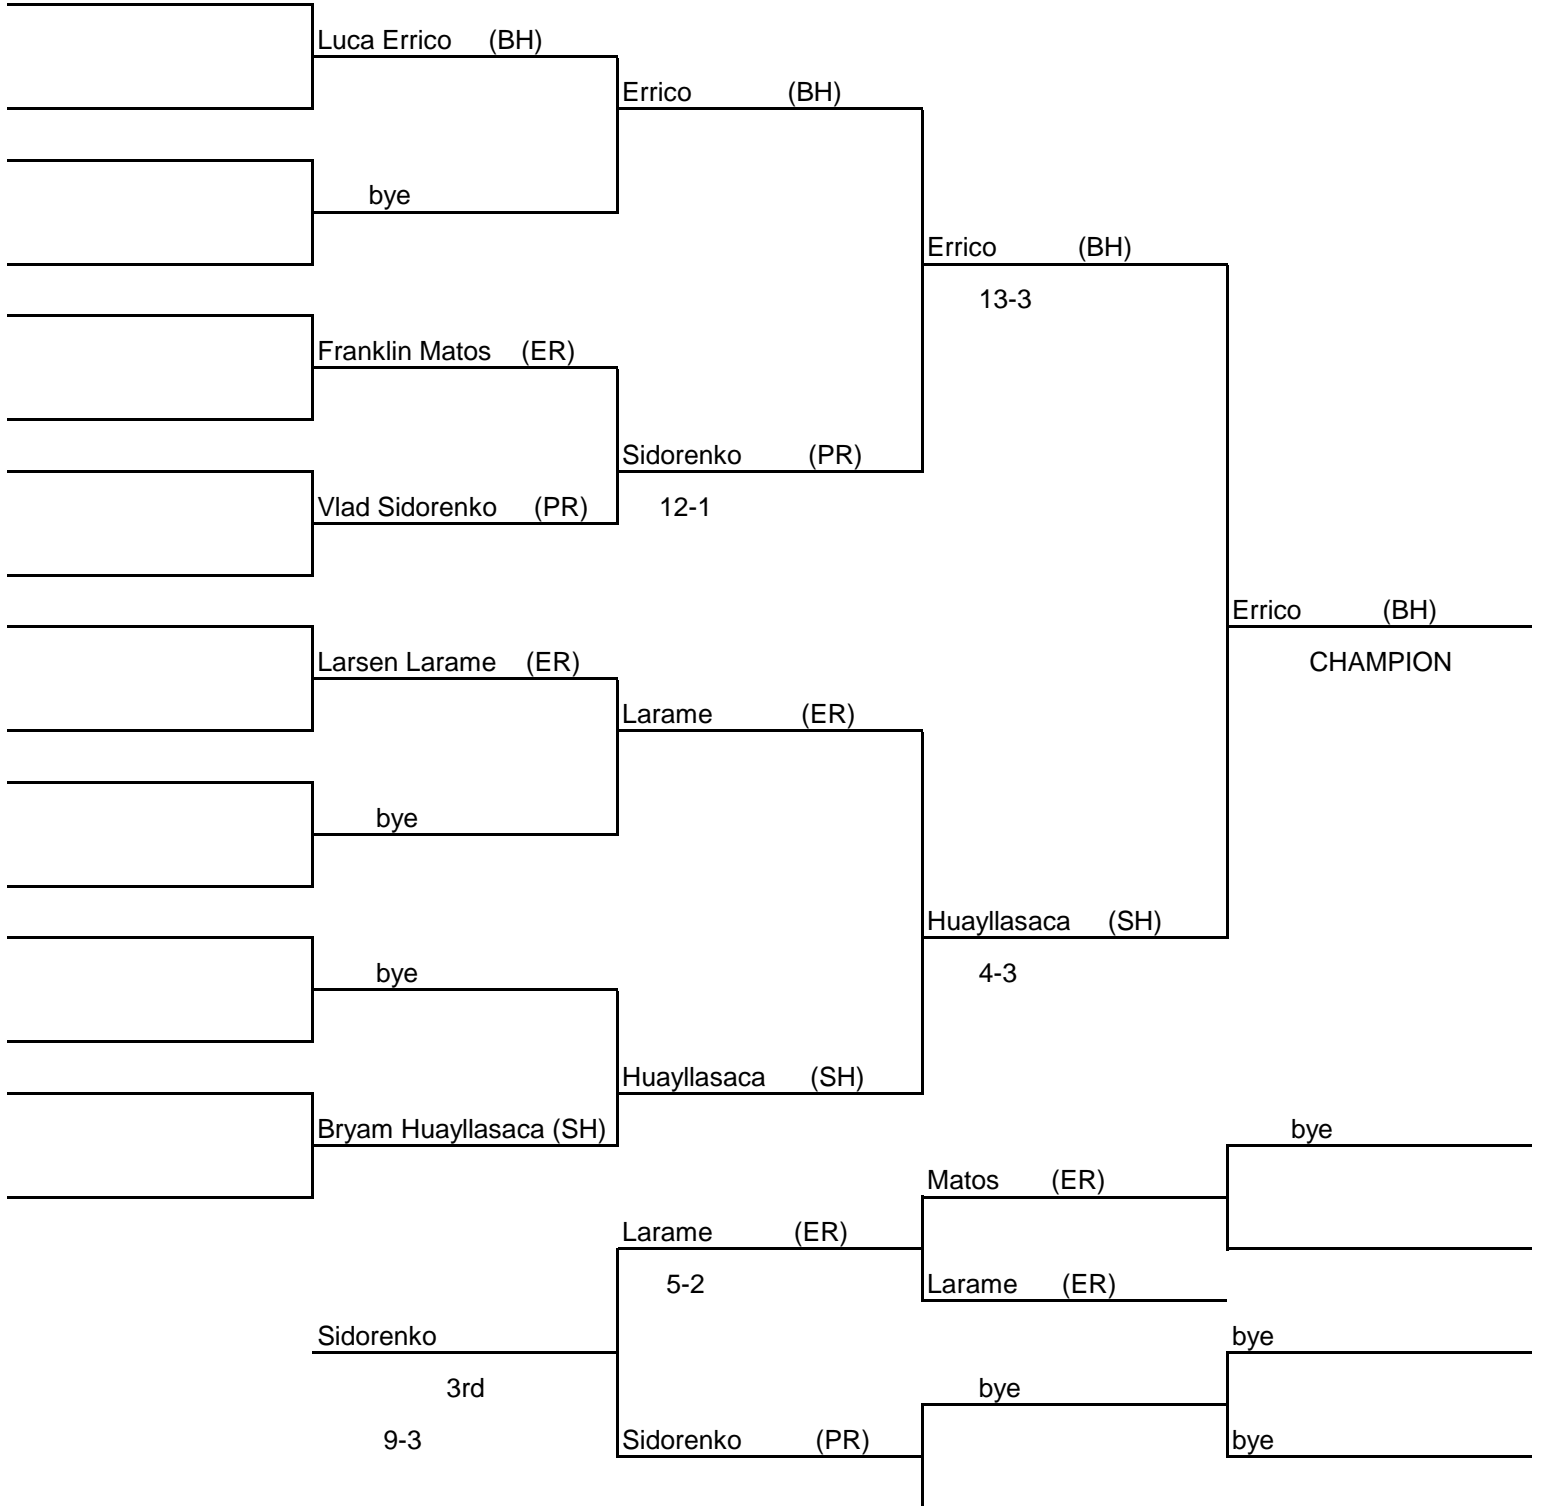

120 lbs

2016 Michael O'Connell Tournament at Pearl River

December 28, 2016

126 lbs

2016 Michael O'Connell Tournament at Pearl River
December 28, 2016

132 lbs

2016 Michael O'Connell Tournament at Pearl River