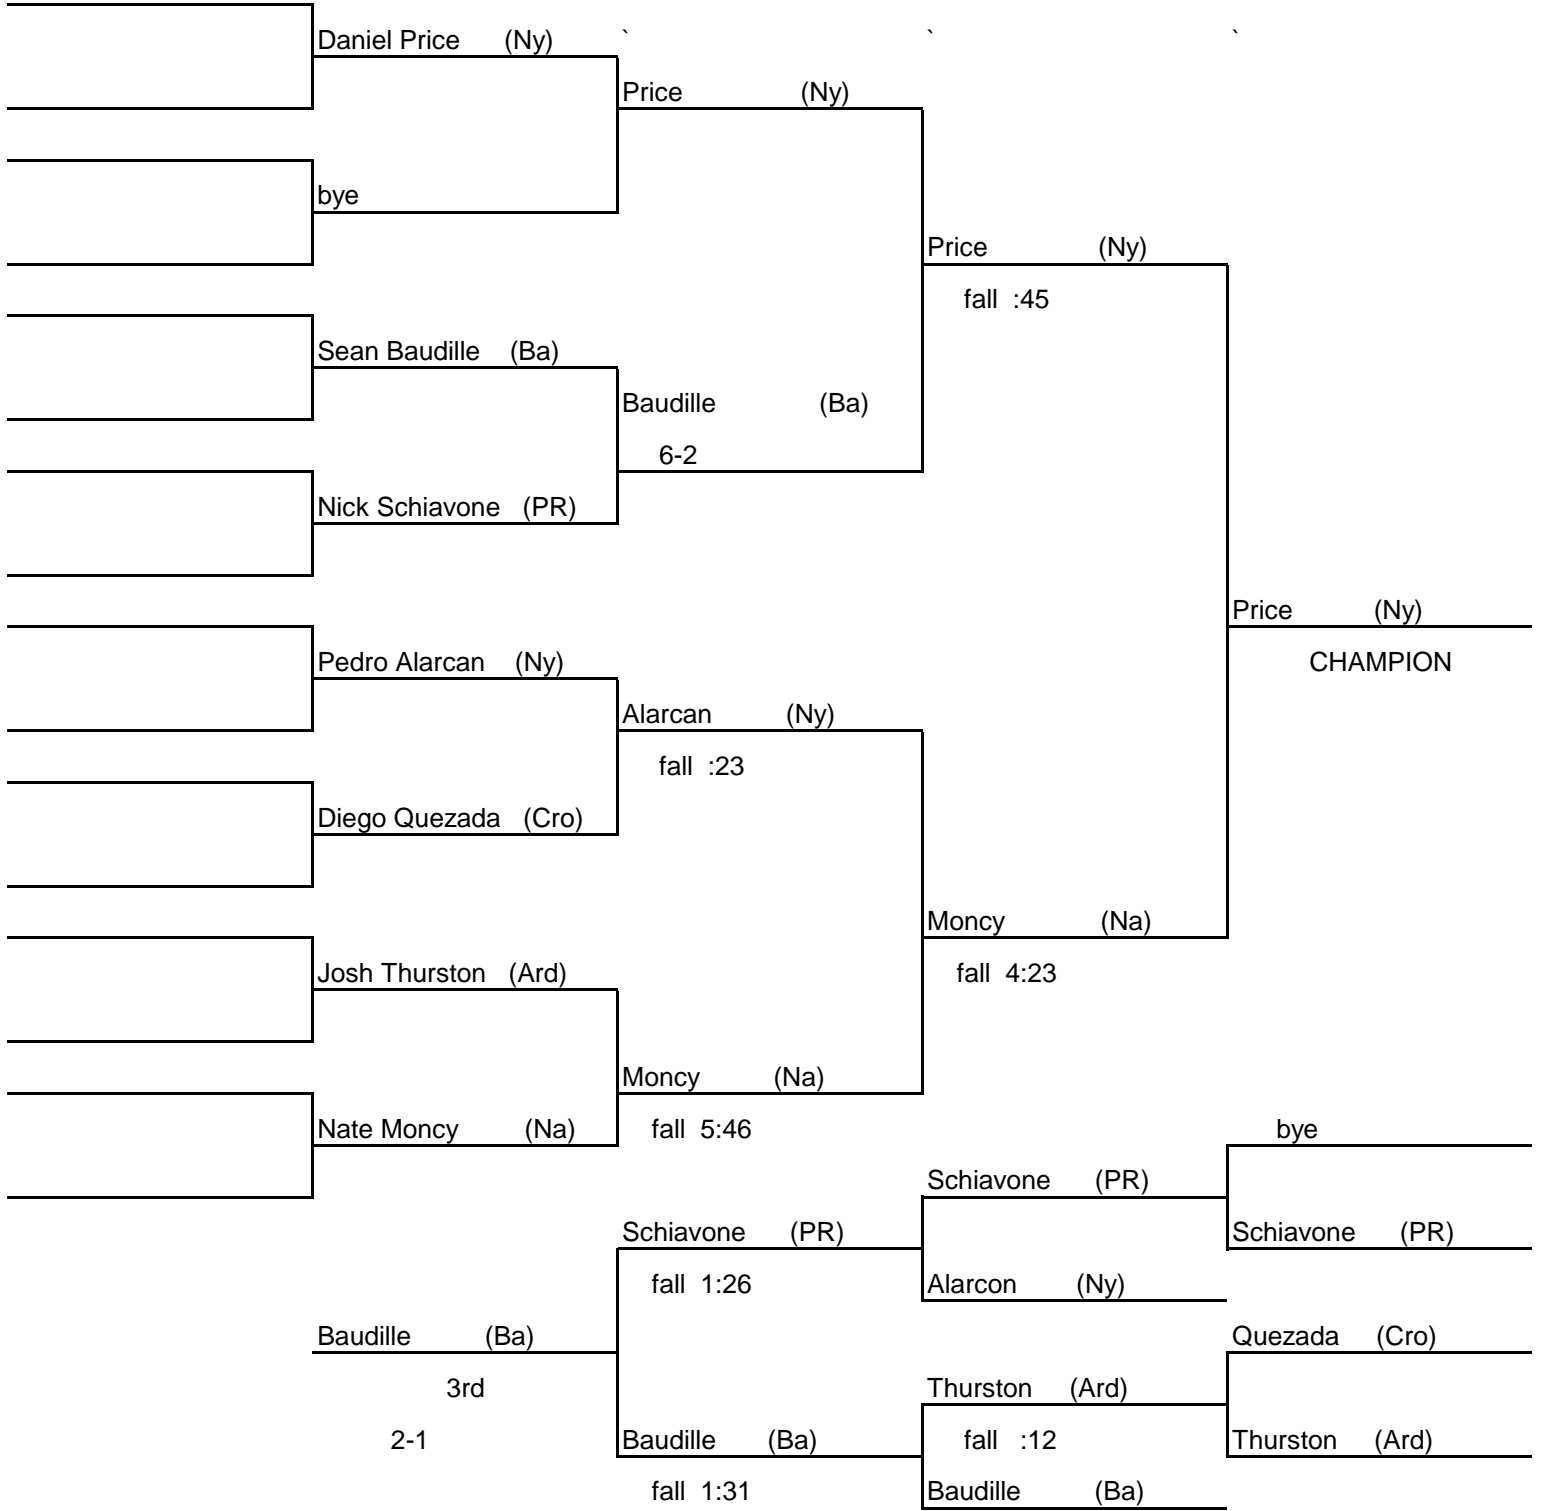

182 lbs

2016 Michael O'Connell Tournament at Pearl River

December 28, 2016