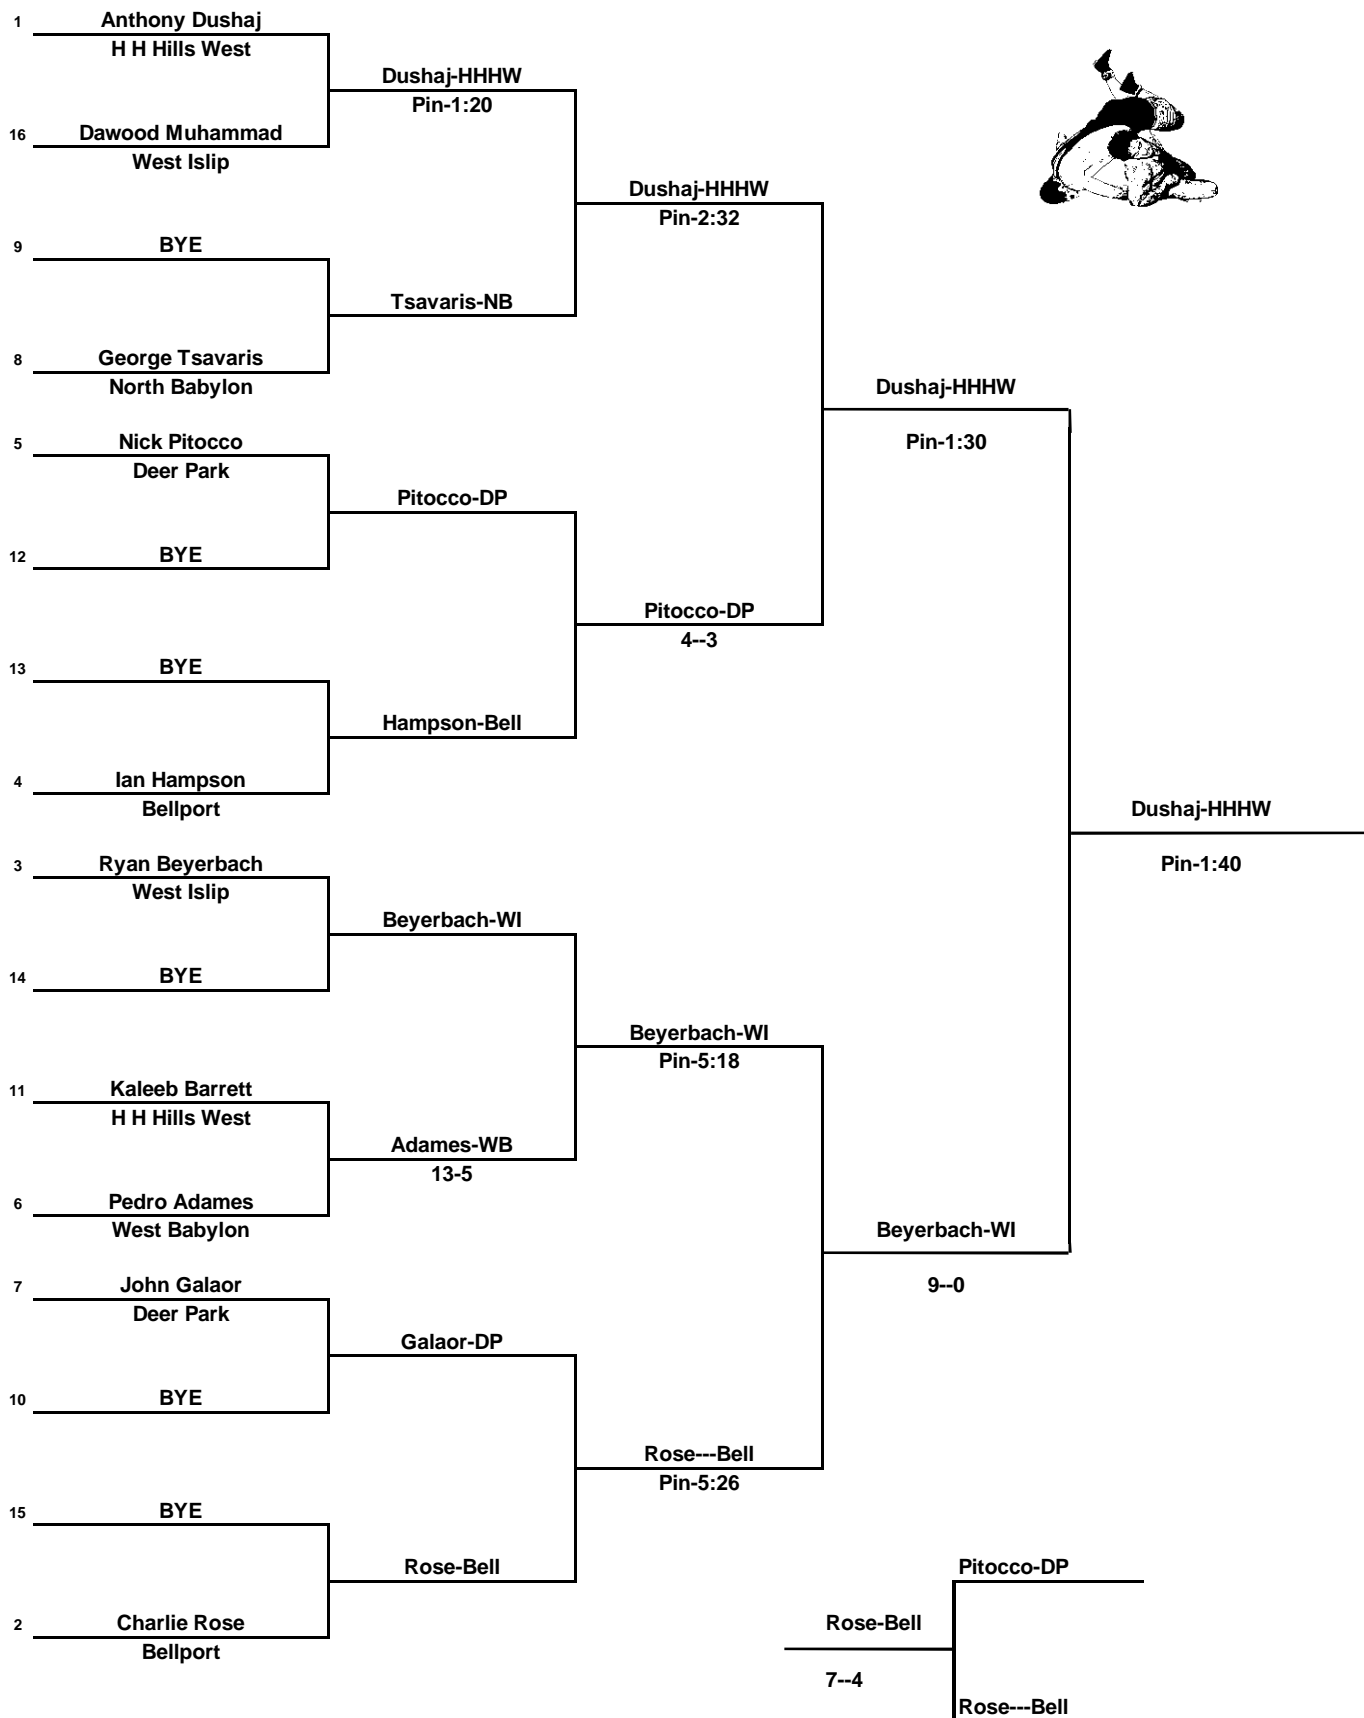

2017 Section 11 League 4 Tournament

WEIGHT **99 lbs.**

2017 Section 11 League 4 Tournament

WEIGHT 106 lbs.

2017 Section 11 League 4 Tournament

WEIGHT 113 lbs.

2017 Section 11 League 4 Tournament

WEIGHT 120 lbs.

2017 Section 11 League 4 Tournament

WEIGHT 126 lbs.

2017 Section 11 League 4 Tournament

WEIGHT 132 lbs.

2017 Section 11 League 4 Tournament

WEIGHT 138 lbs.

2017 Section 11 League 4 Tournament

WEIGHT 145 lbs.

2017 Section 11 League 4 Tournament

WEIGHT 152 lbs.

2017 Section 11 League 4 Tournament

WEIGHT 160 lbs.

2017 Section 11 League 4 Tournament

WEIGHT 170 lbs.

2017 Section 11 League 4 Tournament

WEIGHT 182 lbs.