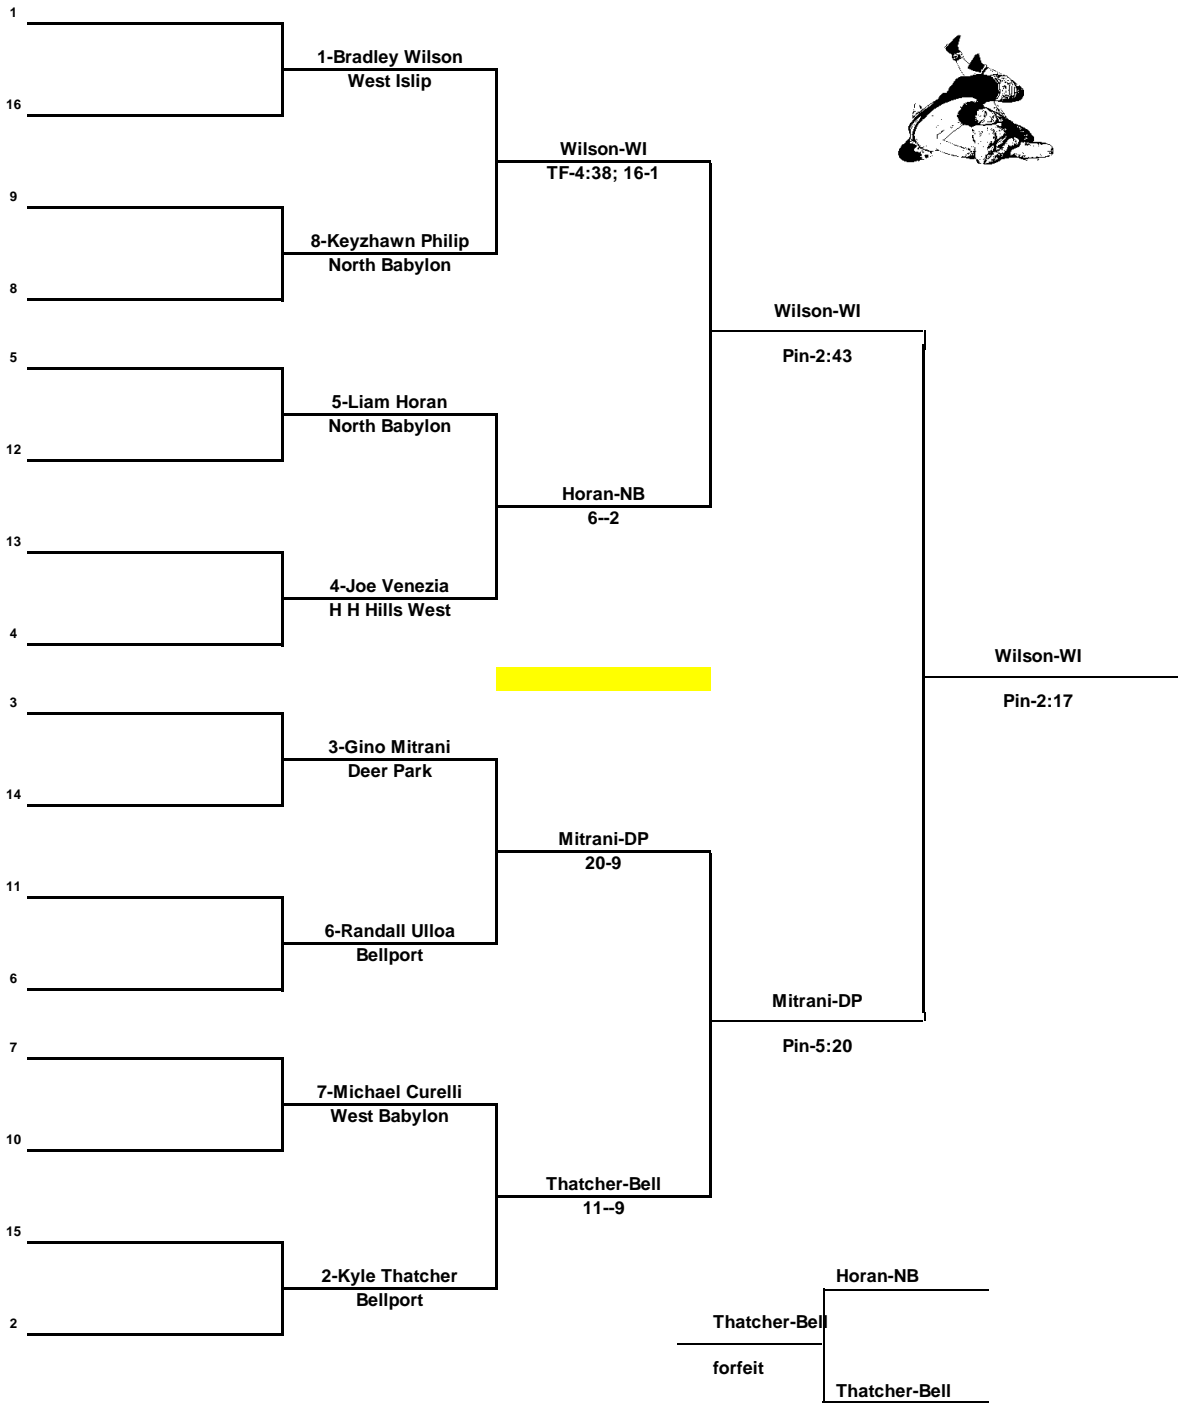

2017 Section 11 League 4 Tournament

WEIGHT 152 lbs.

2017 Section 11 League 4 Tournament

WEIGHT 160 lbs.

2017 Section 11 League 4 Tournament

WEIGHT 170 lbs.

2017 Section 11 League 4 Tournament

WEIGHT 182 lbs.