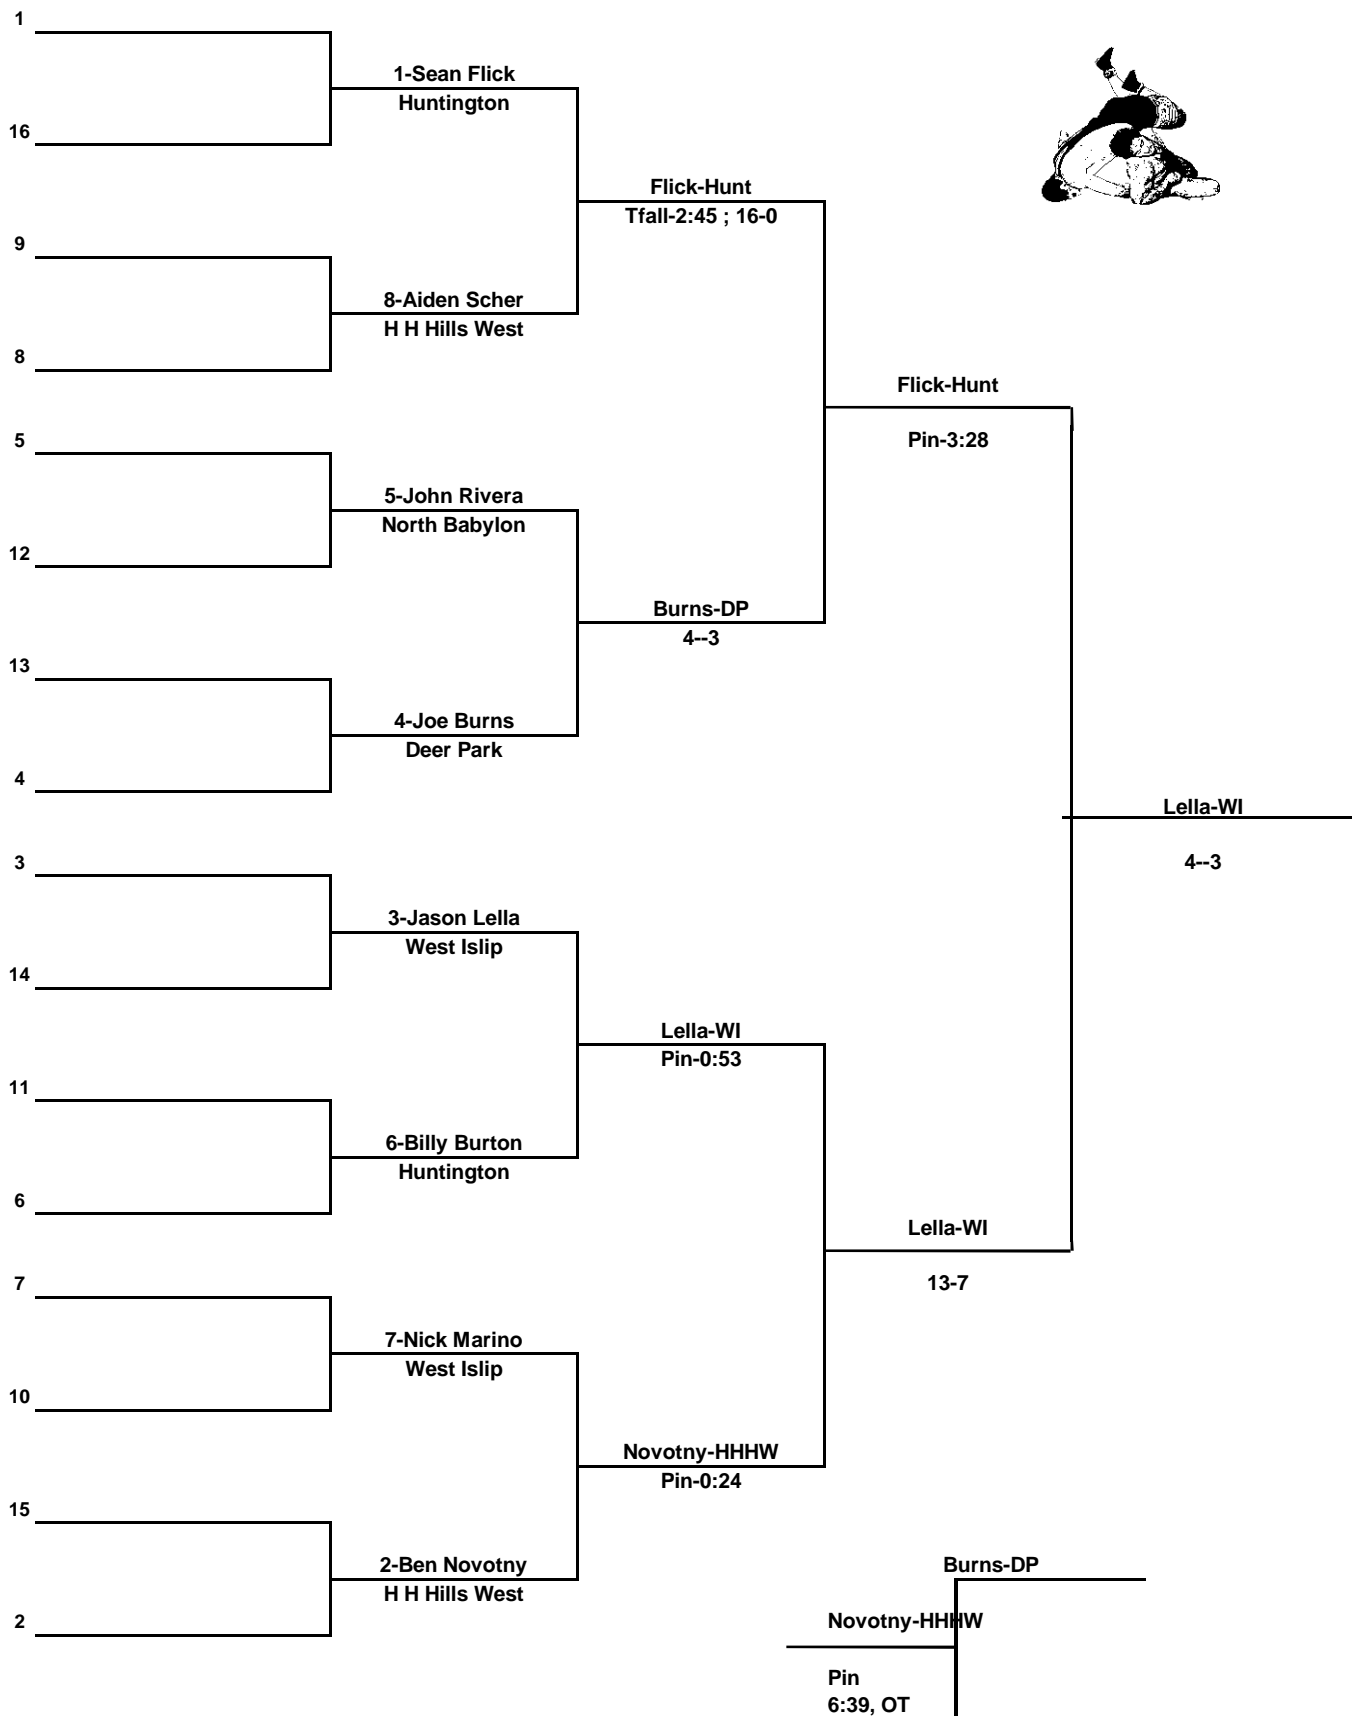

2017 Section 11 League 4 Tournament

WEIGHT **99 lbs.**

2017 Section 11 League 4 Tournament

WEIGHT 106 lbs.

2017 Section 11 League 4 Tournament

WEIGHT 113 lbs.

2017 Section 11 League 4 Tournament

WEIGHT 120 lbs.

2017 Section 11 League 4 Tournament

WEIGHT 126 lbs.

2017 Section 11 League 4 Tournament

WEIGHT 132 lbs.

2017 Section 11 League 4 Tournament

WEIGHT 138 lbs.

2017 Section 11 League 4 Tournament

WEIGHT 145 lbs.

2017 Section 11 League 4 Tournament

WEIGHT 152 lbs.

2017 Section 11 League 4 Tournament

WEIGHT 160 lbs.

2017 Section 11 League 4 Tournament

WEIGHT 170 lbs.

2017 Section 11 League 4 Tournament

WEIGHT 182 lbs.

2017 Section 11 League 4 Tournament

WEIGHT 195 lbs.

2017 Section 11 League 4 Tournament

WEIGHT 220 lbs.

2017 Section 11 League 4 Tournament

WEIGHT 285 lbs.