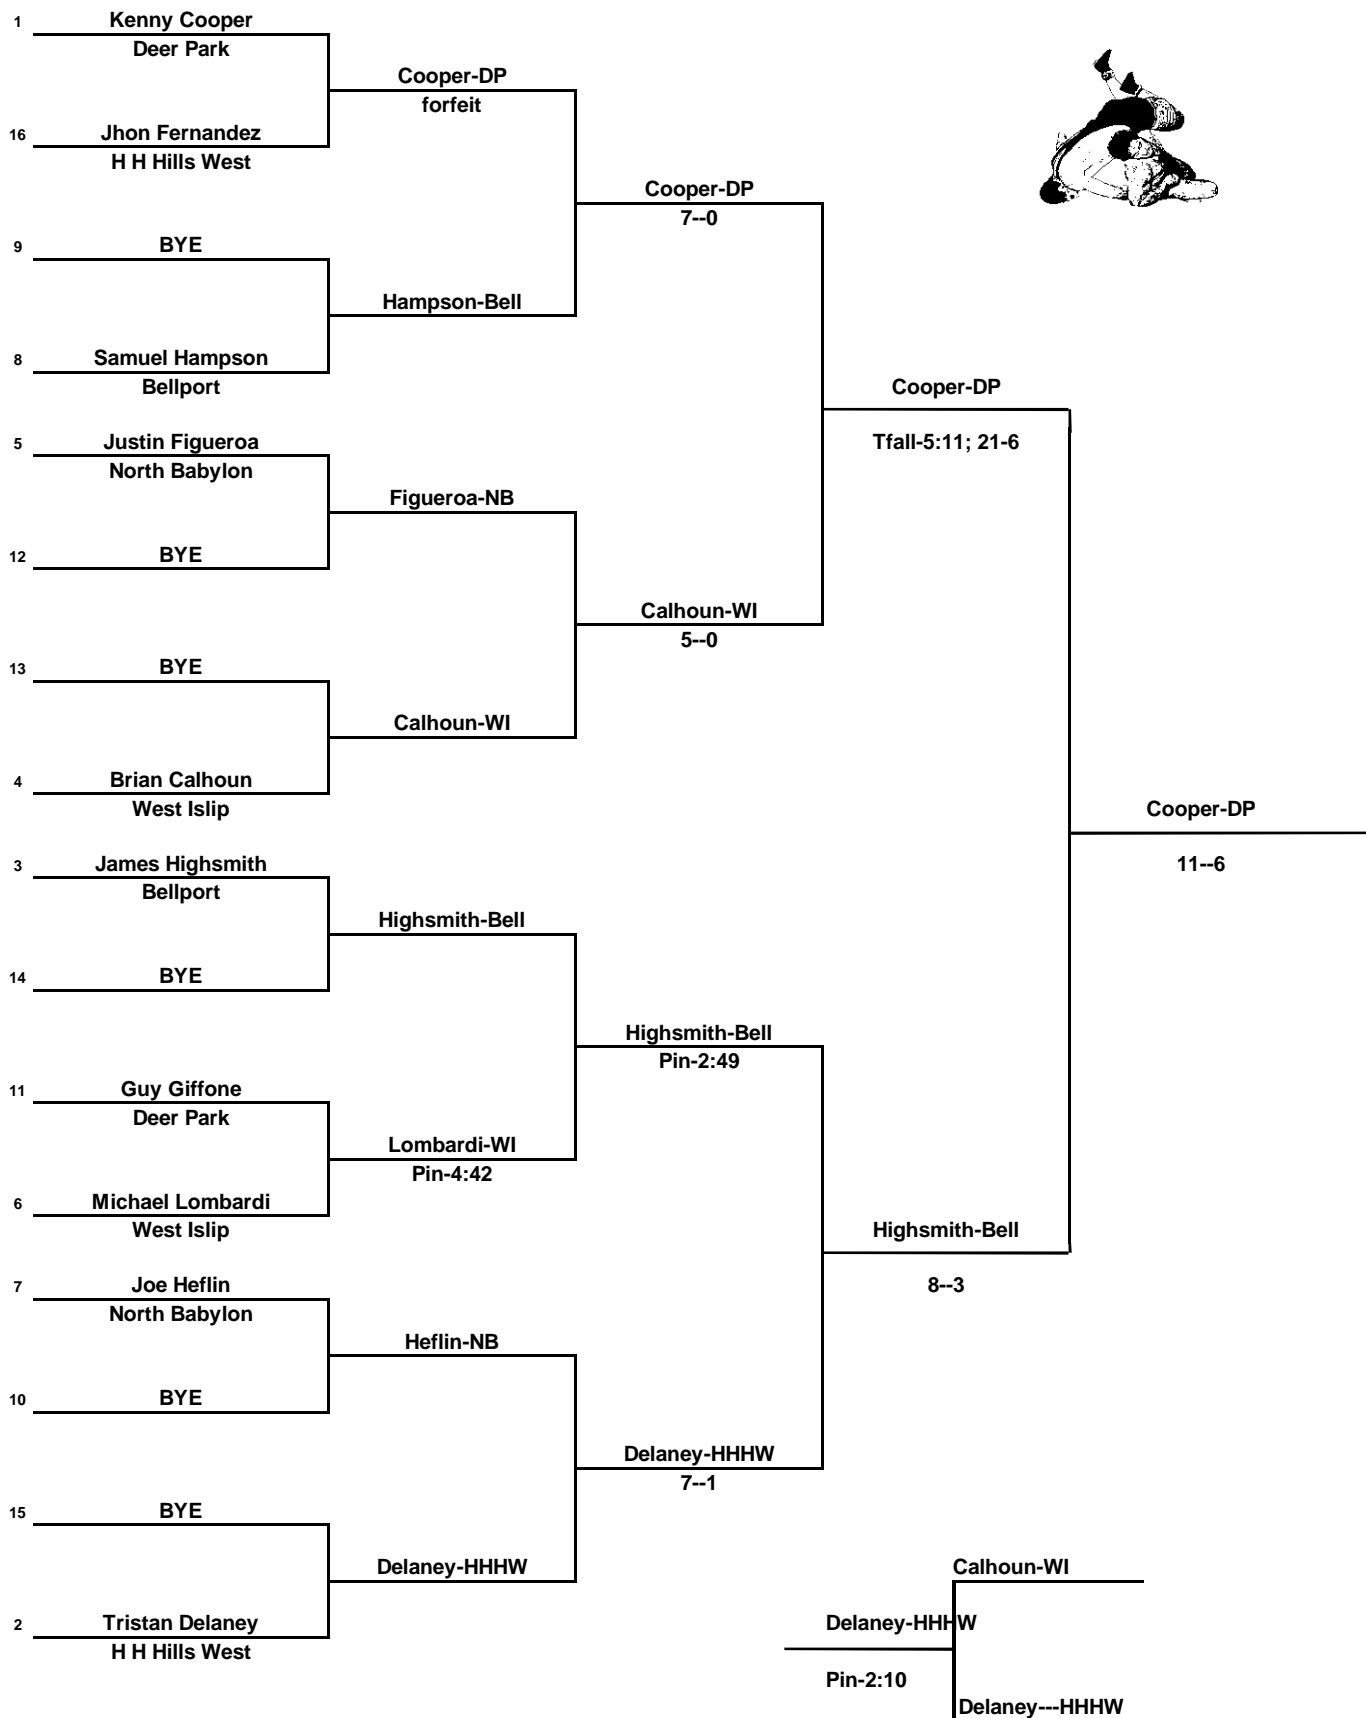

2017 Section 11 League 4 Tournament

WEIGHT **99 lbs.**

2017 Section 11 League 4 Tournament

WEIGHT 106 lbs.

2017 Section 11 League 4 Tournament

WEIGHT 113 lbs.

2017 Section 11 League 4 Tournament

WEIGHT 120 lbs.

2017 Section 11 League 4 Tournament

WEIGHT 126 lbs.

2017 Section 11 League 4 Tournament

WEIGHT 132 lbs.

2017 Section 11 League 4 Tournament

WEIGHT 138 lbs.

2017 Section 11 League 4 Tournament

WEIGHT 145 lbs.