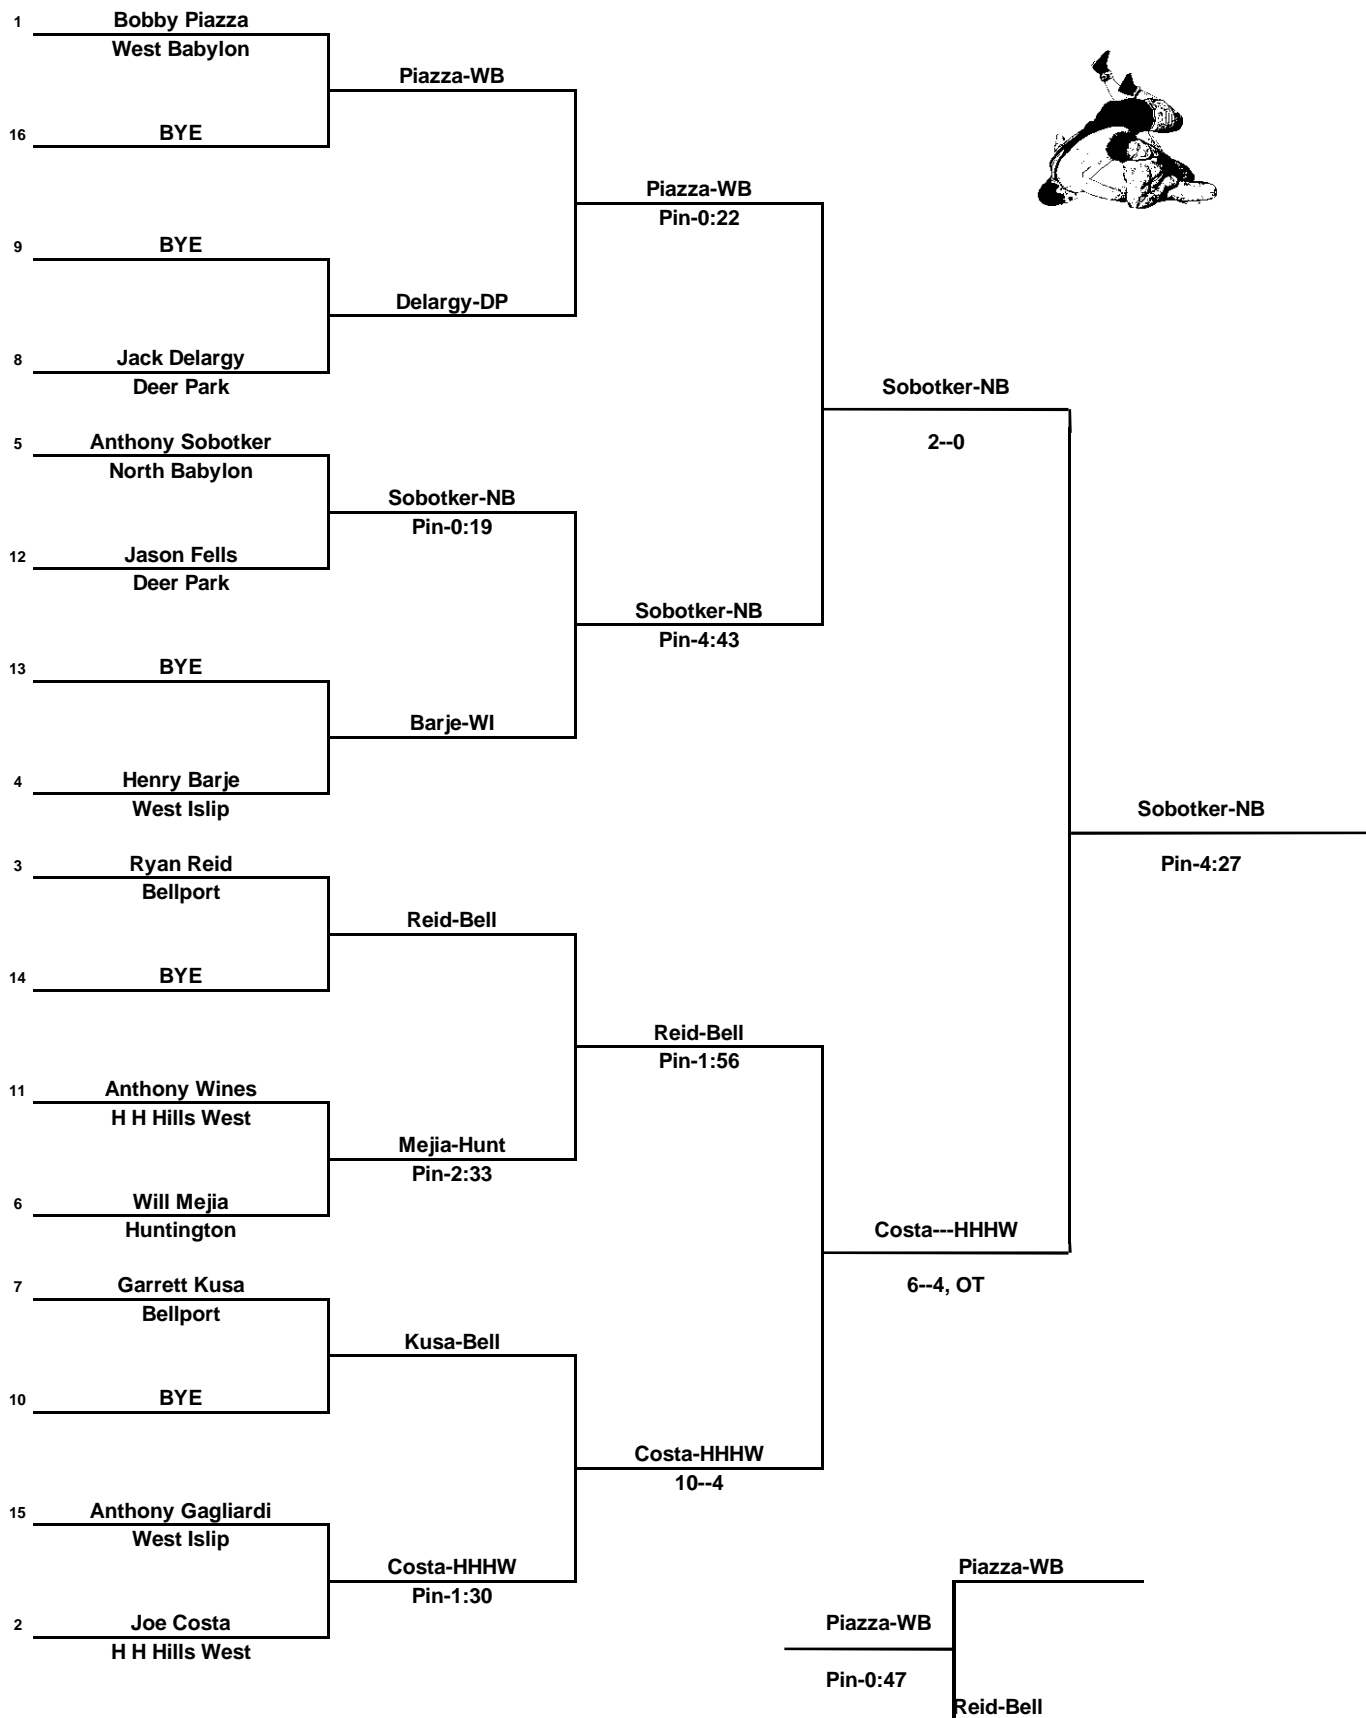

2017 Section 11 League 4 Tournament

WEIGHT **99 lbs.**

2017 Section 11 League 4 Tournament

WEIGHT 106 lbs.

2017 Section 11 League 4 Tournament

WEIGHT 113 lbs.

2017 Section 11 League 4 Tournament

WEIGHT 120 lbs.

2017 Section 11 League 4 Tournament

WEIGHT 126 lbs.

2017 Section 11 League 4 Tournament

WEIGHT 132 lbs.

2017 Section 11 League 4 Tournament

WEIGHT 138 lbs.

2017 Section 11 League 4 Tournament

WEIGHT 145 lbs.

2017 Section 11 League 4 Tournament

WEIGHT 152 lbs.

2017 Section 11 League 4 Tournament

WEIGHT 160 lbs.

2017 Section 11 League 4 Tournament

WEIGHT 170 lbs.

2017 Section 11 League 4 Tournament

WEIGHT 182 lbs.