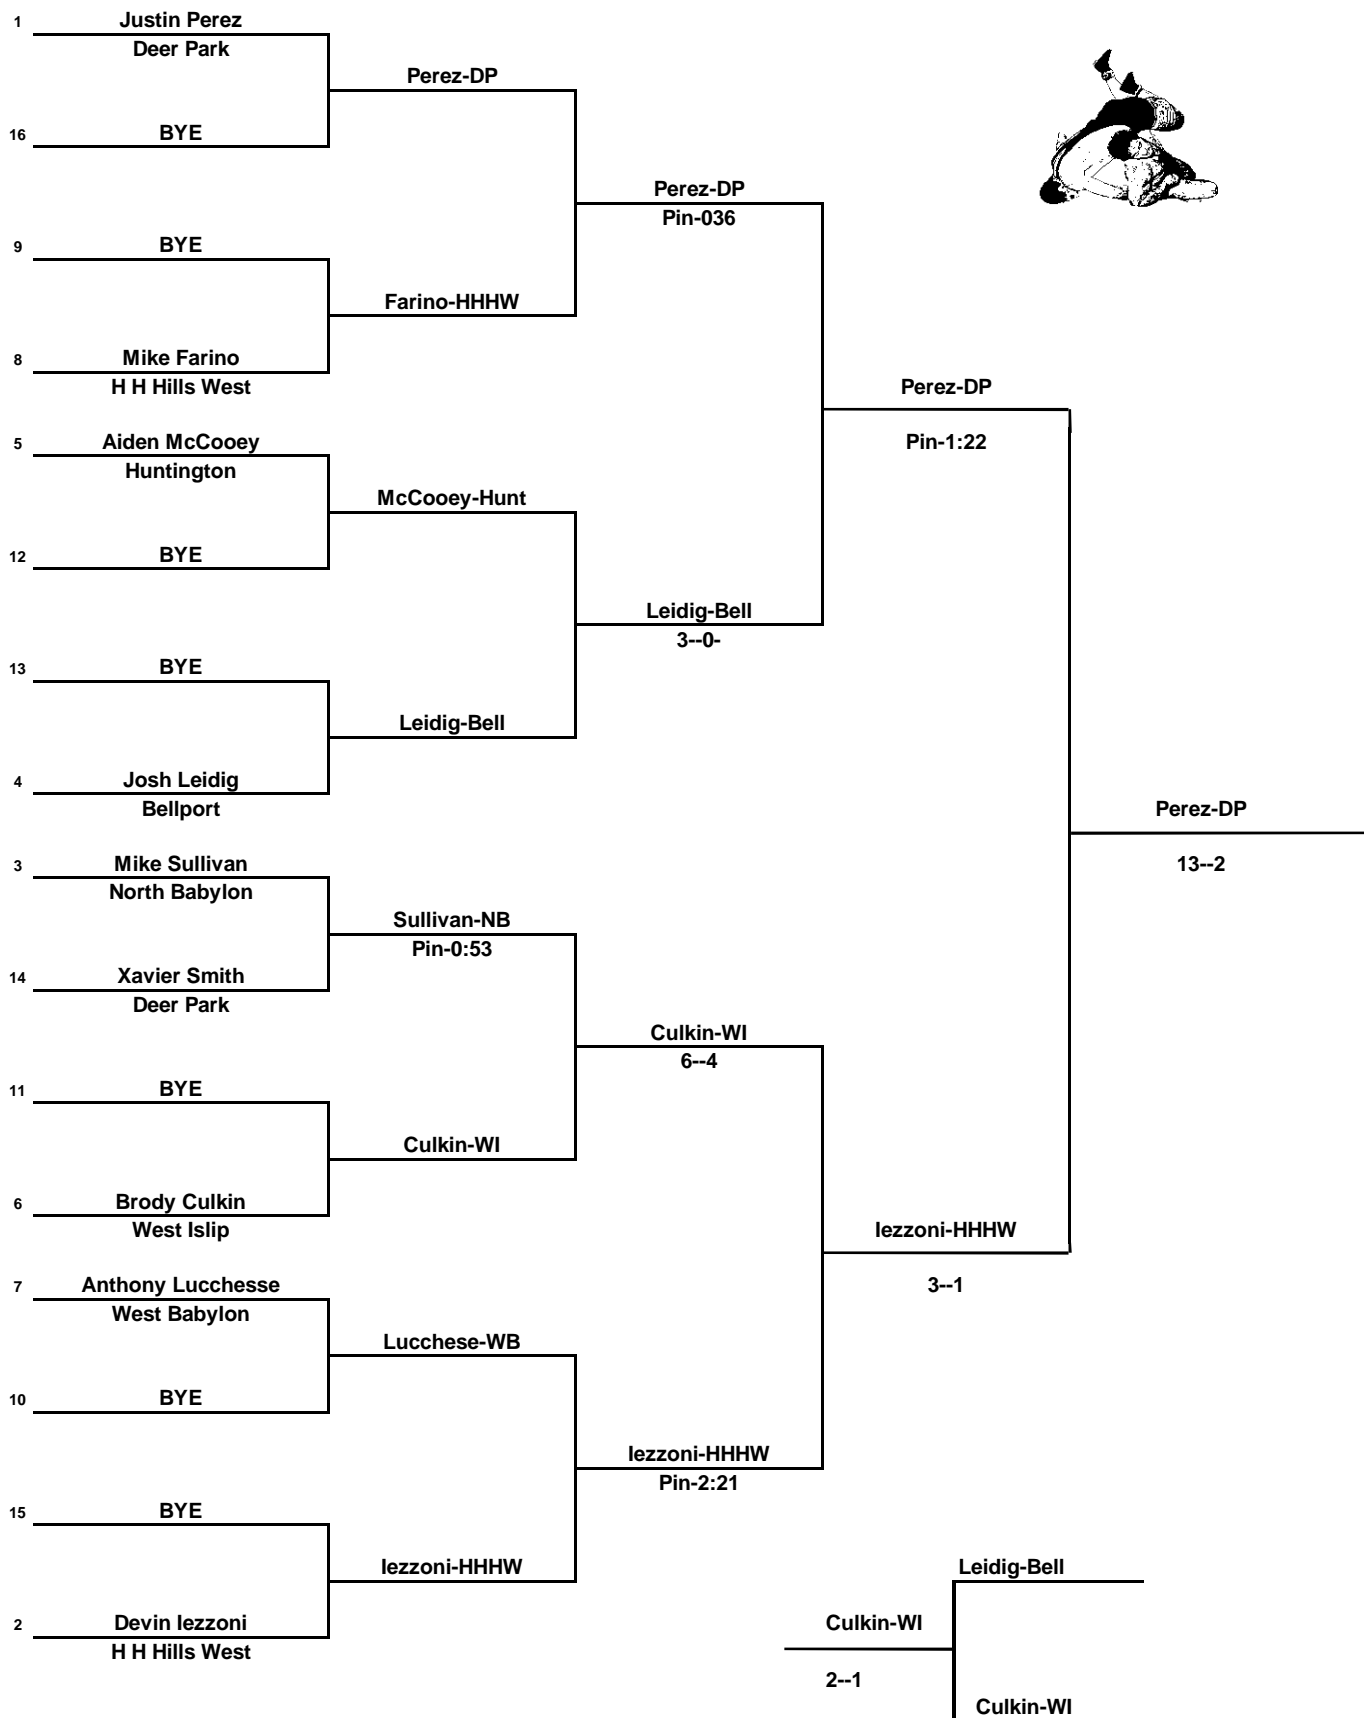

2017 Section 11 League 4 Tournament

WEIGHT 160 lbs.