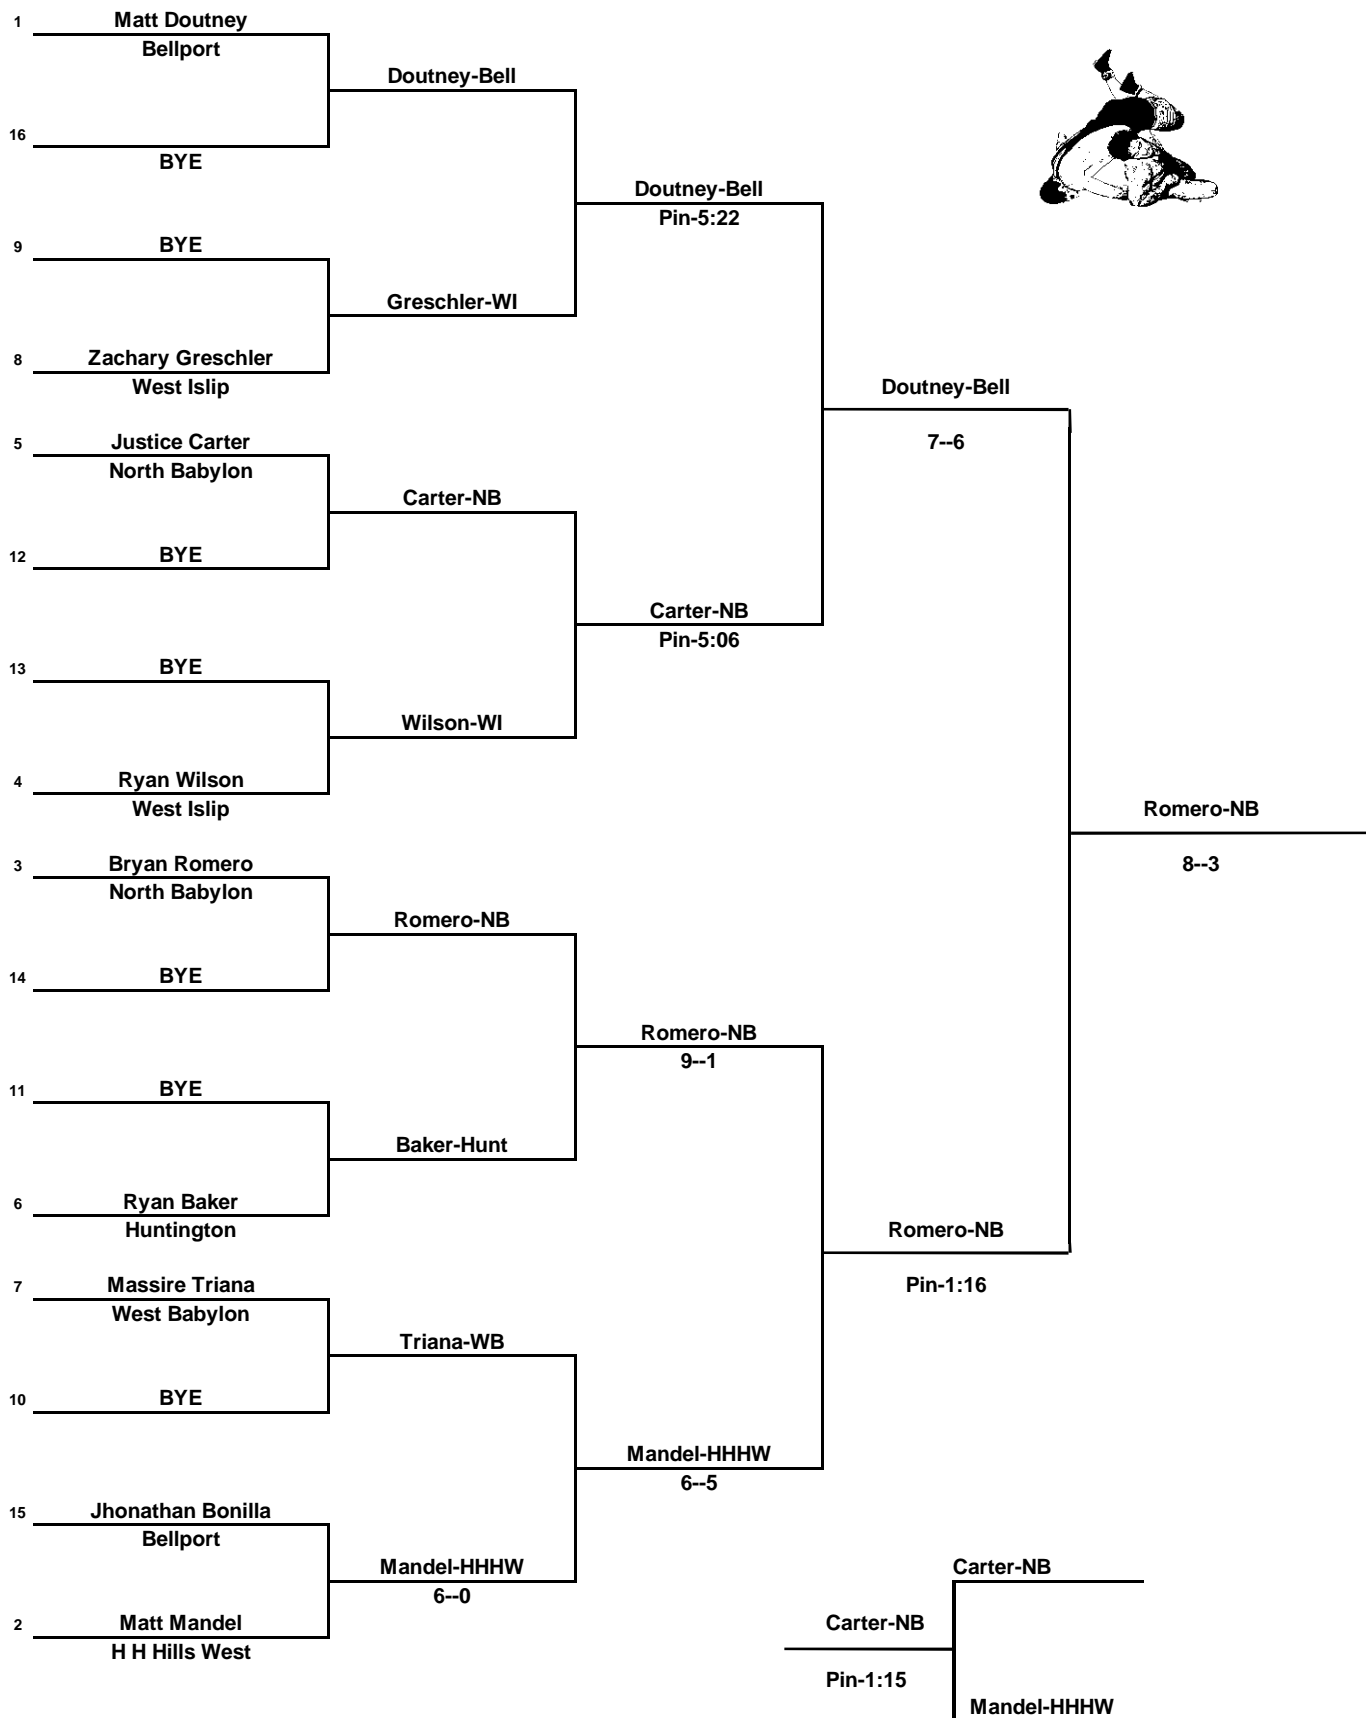

2017 Section 11 League 4 Tournament

WEIGHT **99 lbs.**

2017 Section 11 League 4 Tournament

WEIGHT 106 lbs.

2017 Section 11 League 4 Tournament

WEIGHT 113 lbs.

2017 Section 11 League 4 Tournament

WEIGHT 120 lbs.

2017 Section 11 League 4 Tournament

WEIGHT 126 lbs.

2017 Section 11 League 4 Tournament

WEIGHT 132 lbs.

2017 Section 11 League 4 Tournament

WEIGHT 138 lbs.

2017 Section 11 League 4 Tournament

WEIGHT 145 lbs.

2017 Section 11 League 4 Tournament

WEIGHT 152 lbs.

2017 Section 11 League 4 Tournament

WEIGHT 160 lbs.

2017 Section 11 League 4 Tournament

WEIGHT 170 lbs.

2017 Section 11 League 4 Tournament

WEIGHT 182 lbs.