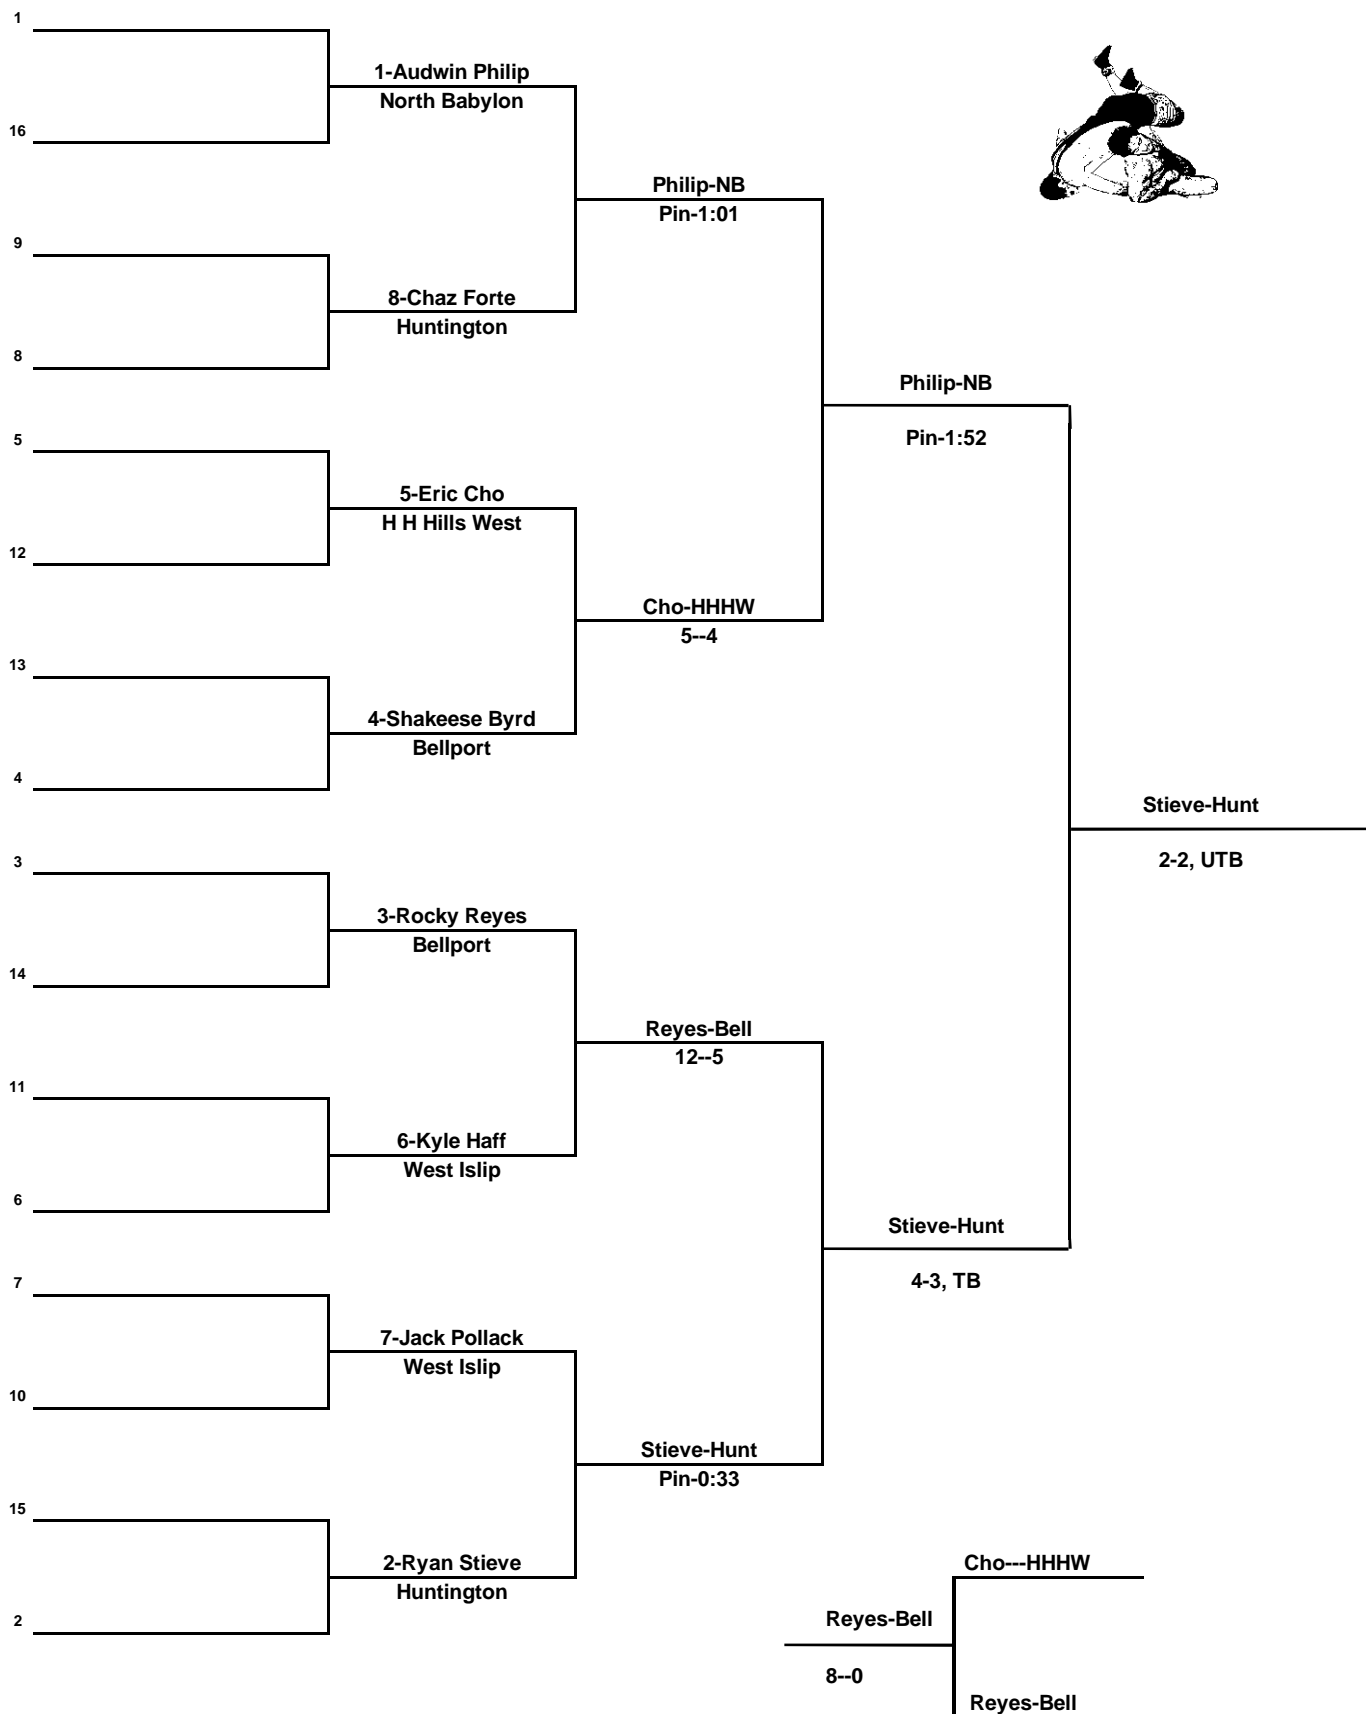

2017 Section 11 League 4 Tournament

WEIGHT 195 lbs.