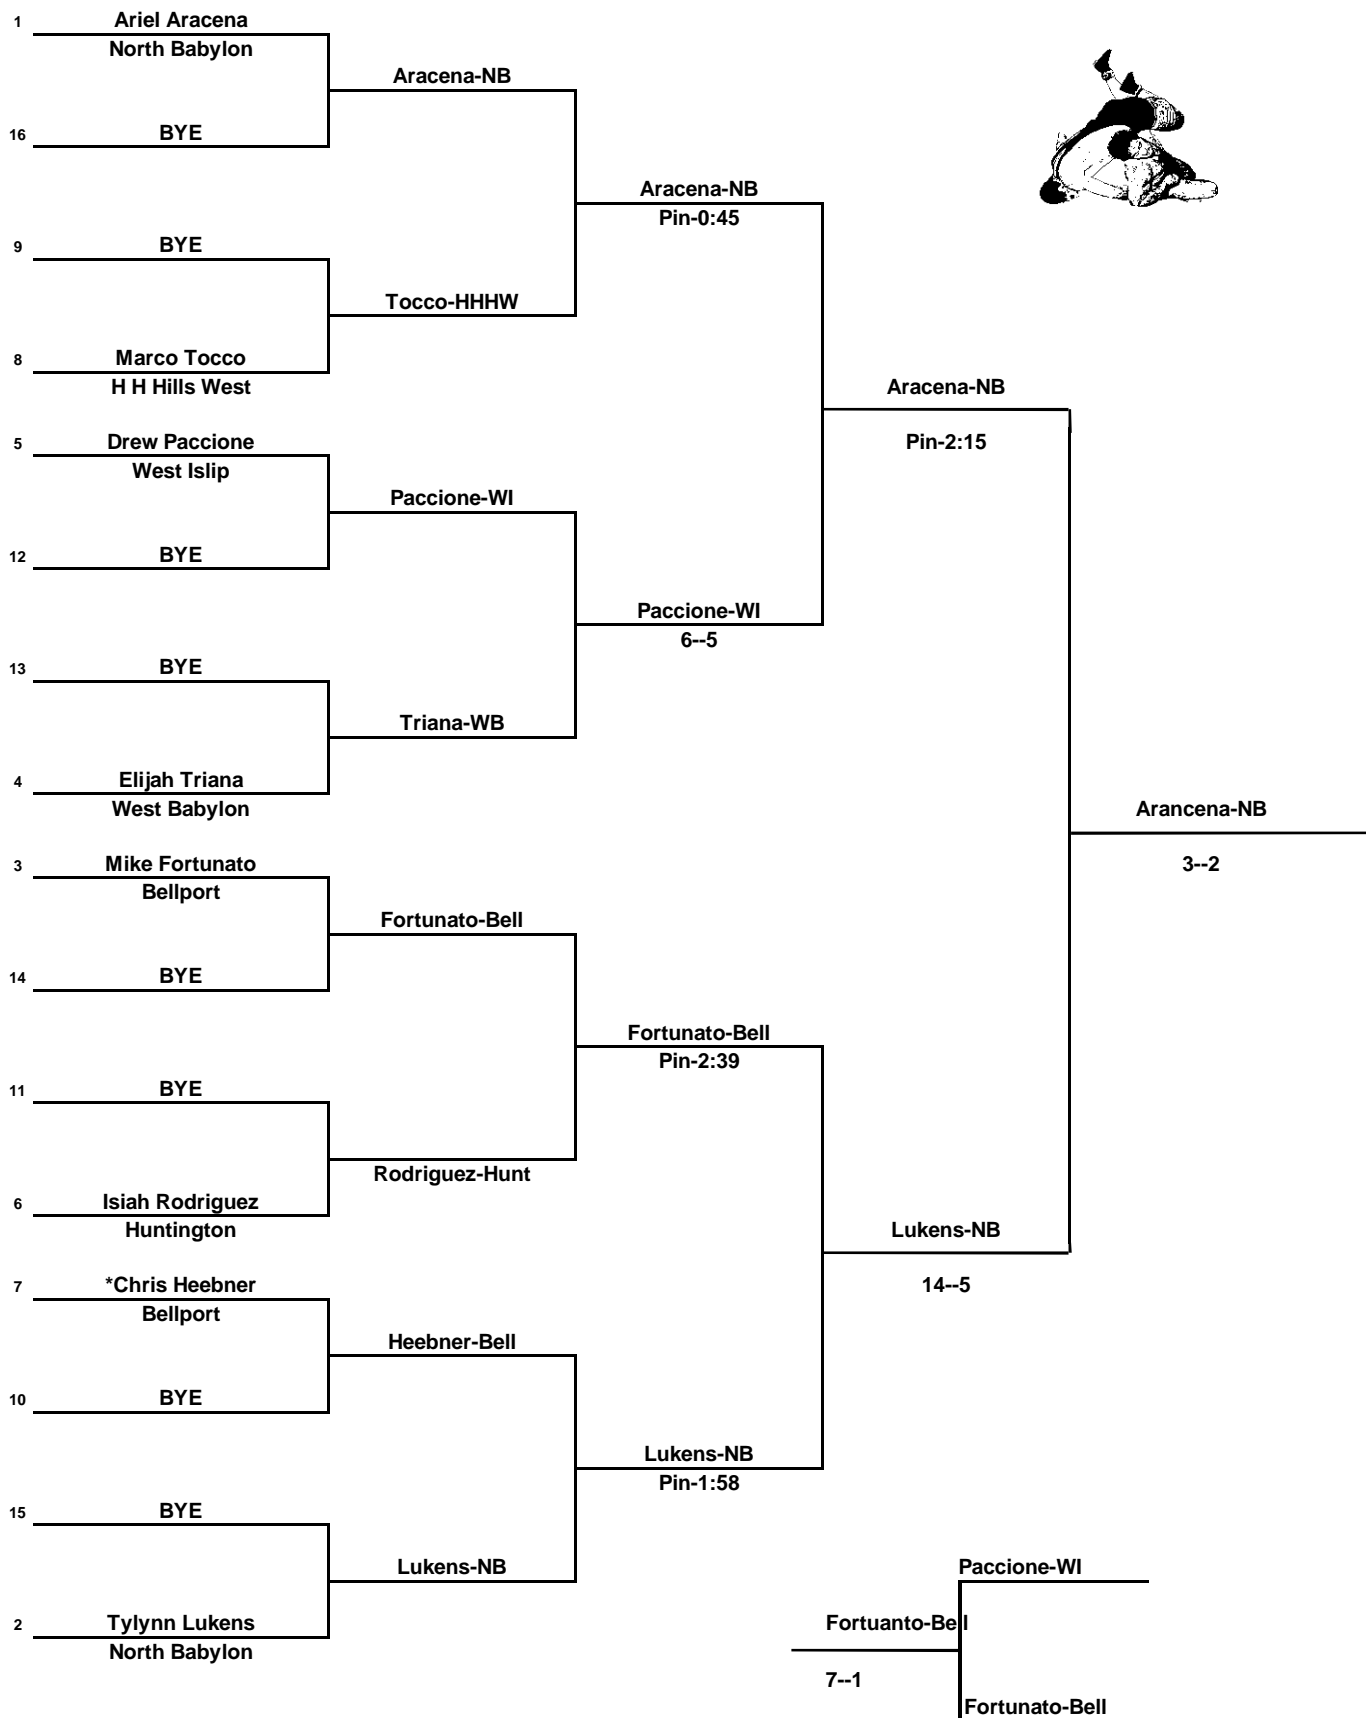

2017 Section 11 League 4 Tournament

WEIGHT **99 lbs.**

2017 Section 11 League 4 Tournament

WEIGHT 106 lbs.

2017 Section 11 League 4 Tournament

WEIGHT 113 lbs.

2017 Section 11 League 4 Tournament

WEIGHT 120 lbs.

2017 Section 11 League 4 Tournament

WEIGHT 126 lbs.

2017 Section 11 League 4 Tournament

WEIGHT 132 lbs.

2017 Section 11 League 4 Tournament

WEIGHT 138 lbs.

2017 Section 11 League 4 Tournament

WEIGHT 145 lbs.

2017 Section 11 League 4 Tournament

WEIGHT 152 lbs.

2017 Section 11 League 4 Tournament

WEIGHT 160 lbs.

2017 Section 11 League 4 Tournament

WEIGHT 170 lbs.

2017 Section 11 League 4 Tournament

WEIGHT 182 lbs.