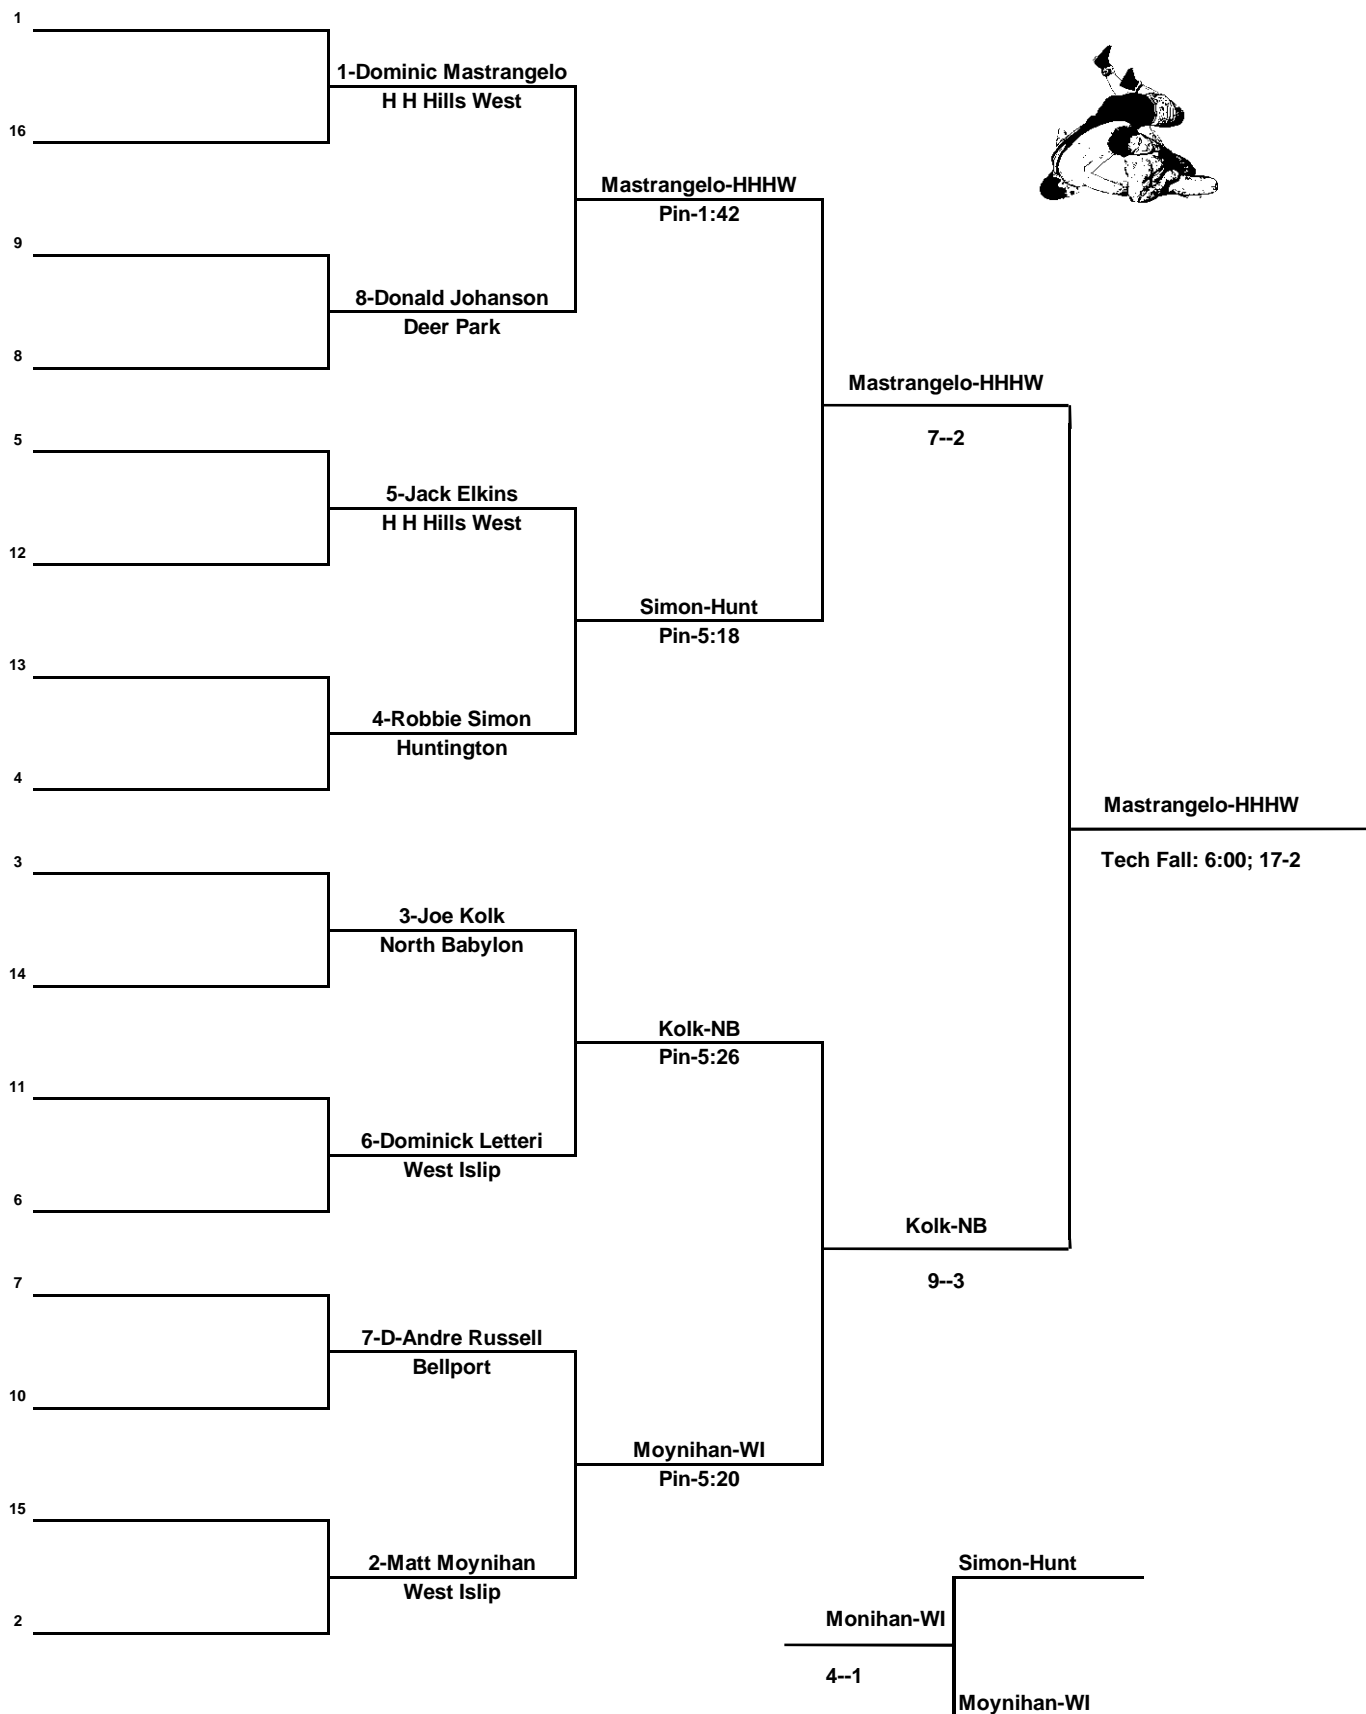

2017 Section 11 League 4 Tournament

WEIGHT 126 lbs.

2017 Section 11 League 4 Tournament

WEIGHT 132 lbs.

2017 Section 11 League 4 Tournament

WEIGHT 138 lbs.

2017 Section 11 League 4 Tournament

WEIGHT 145 lbs.

2017 Section 11 League 4 Tournament

WEIGHT 152 lbs.

2017 Section 11 League 4 Tournament

WEIGHT 160 lbs.

2017 Section 11 League 4 Tournament

WEIGHT 170 lbs.

2017 Section 11 League 4 Tournament

WEIGHT 182 lbs.

2017 Section 11 League 4 Tournament

WEIGHT 195 lbs.

2017 Section 11 League 4 Tournament

WEIGHT 220 lbs.

2017 Section 11 League 4 Tournament

WEIGHT 285 lbs.