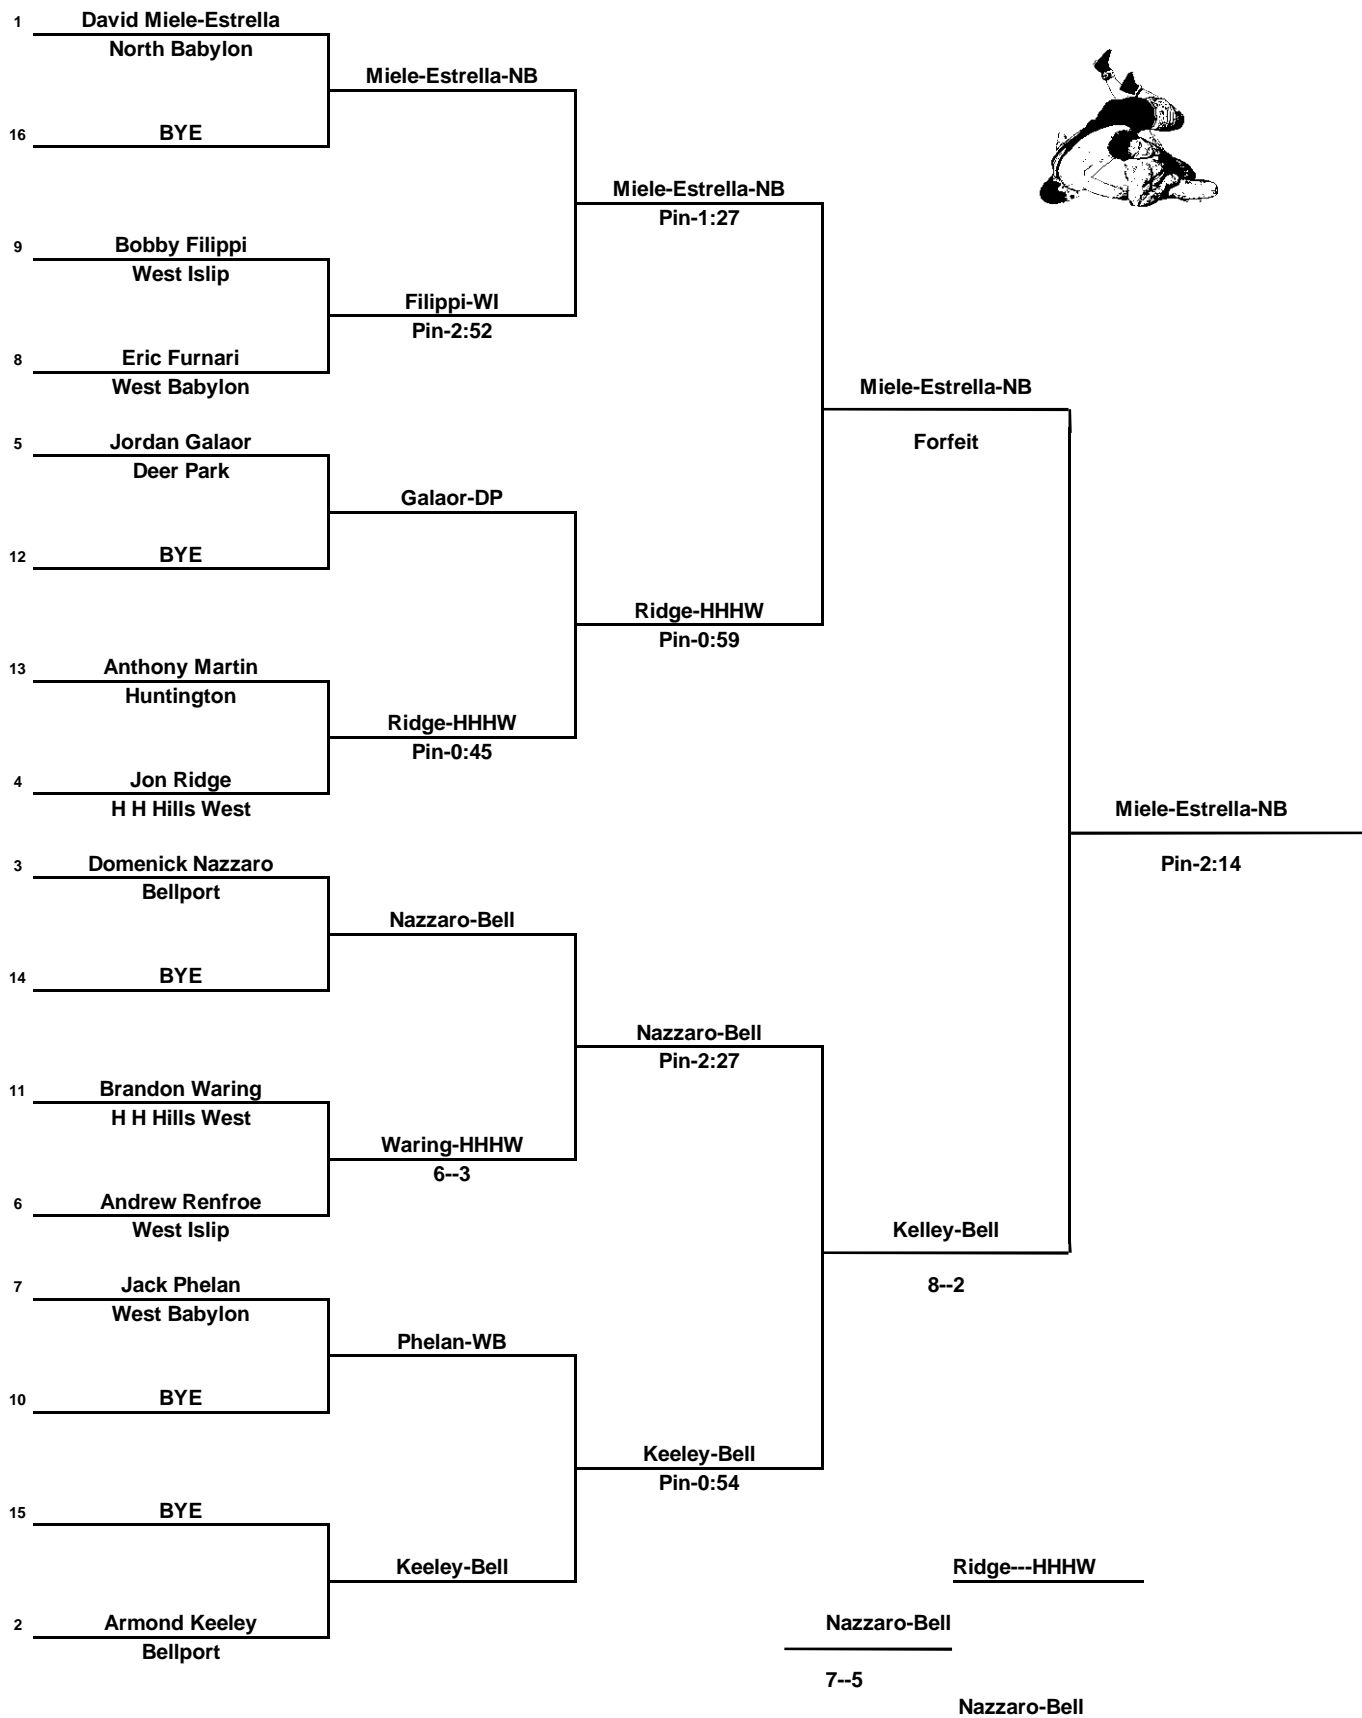

2017 Section 11 League 4 Tournament

WEIGHT **99 lbs.**

2017 Section 11 League 4 Tournament

WEIGHT 106 lbs.

2017 Section 11 League 4 Tournament

WEIGHT 113 lbs.

2017 Section 11 League 4 Tournament

WEIGHT 120 lbs.

2017 Section 11 League 4 Tournament

WEIGHT 126 lbs.

2017 Section 11 League 4 Tournament

WEIGHT 132 lbs.

2017 Section 11 League 4 Tournament

WEIGHT 138 lbs.

2017 Section 11 League 4 Tournament

WEIGHT 145 lbs.

2017 Section 11 League 4 Tournament

WEIGHT 152 lbs.

2017 Section 11 League 4 Tournament

WEIGHT 160 lbs.

2017 Section 11 League 4 Tournament

WEIGHT 170 lbs.

2017 Section 11 League 4 Tournament

WEIGHT 182 lbs.