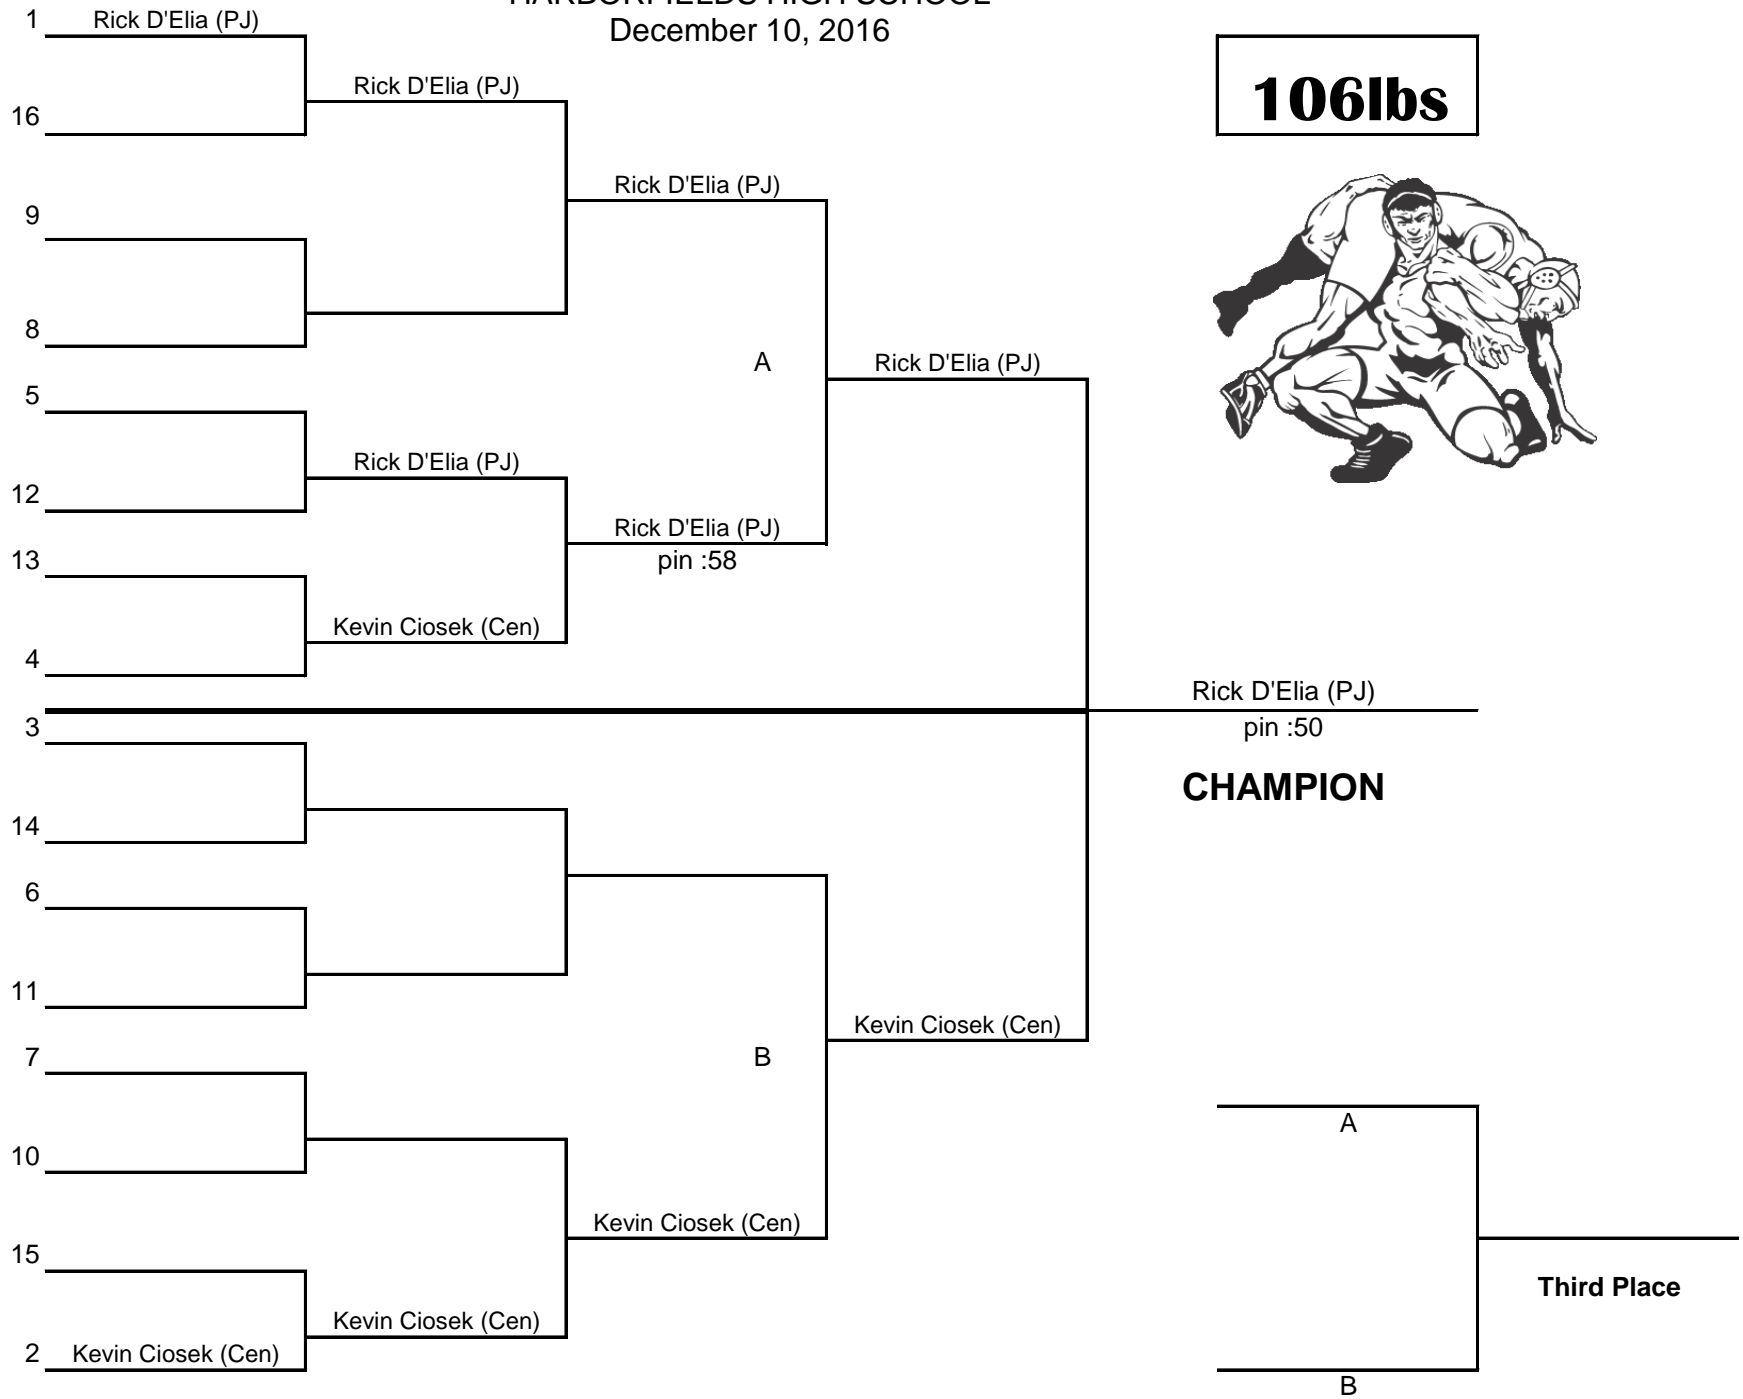

STEVEN J. MALLY MEMORIAL TOURNAMENT

HARBORFIELDS HIGH SCHOOL

December 10, 2016

99lbs

STEVEN J. MALLY MEMORIAL TOURNAMENT

HARBORFIELDS HIGH SCHOOL

December 10, 2016

106lbs