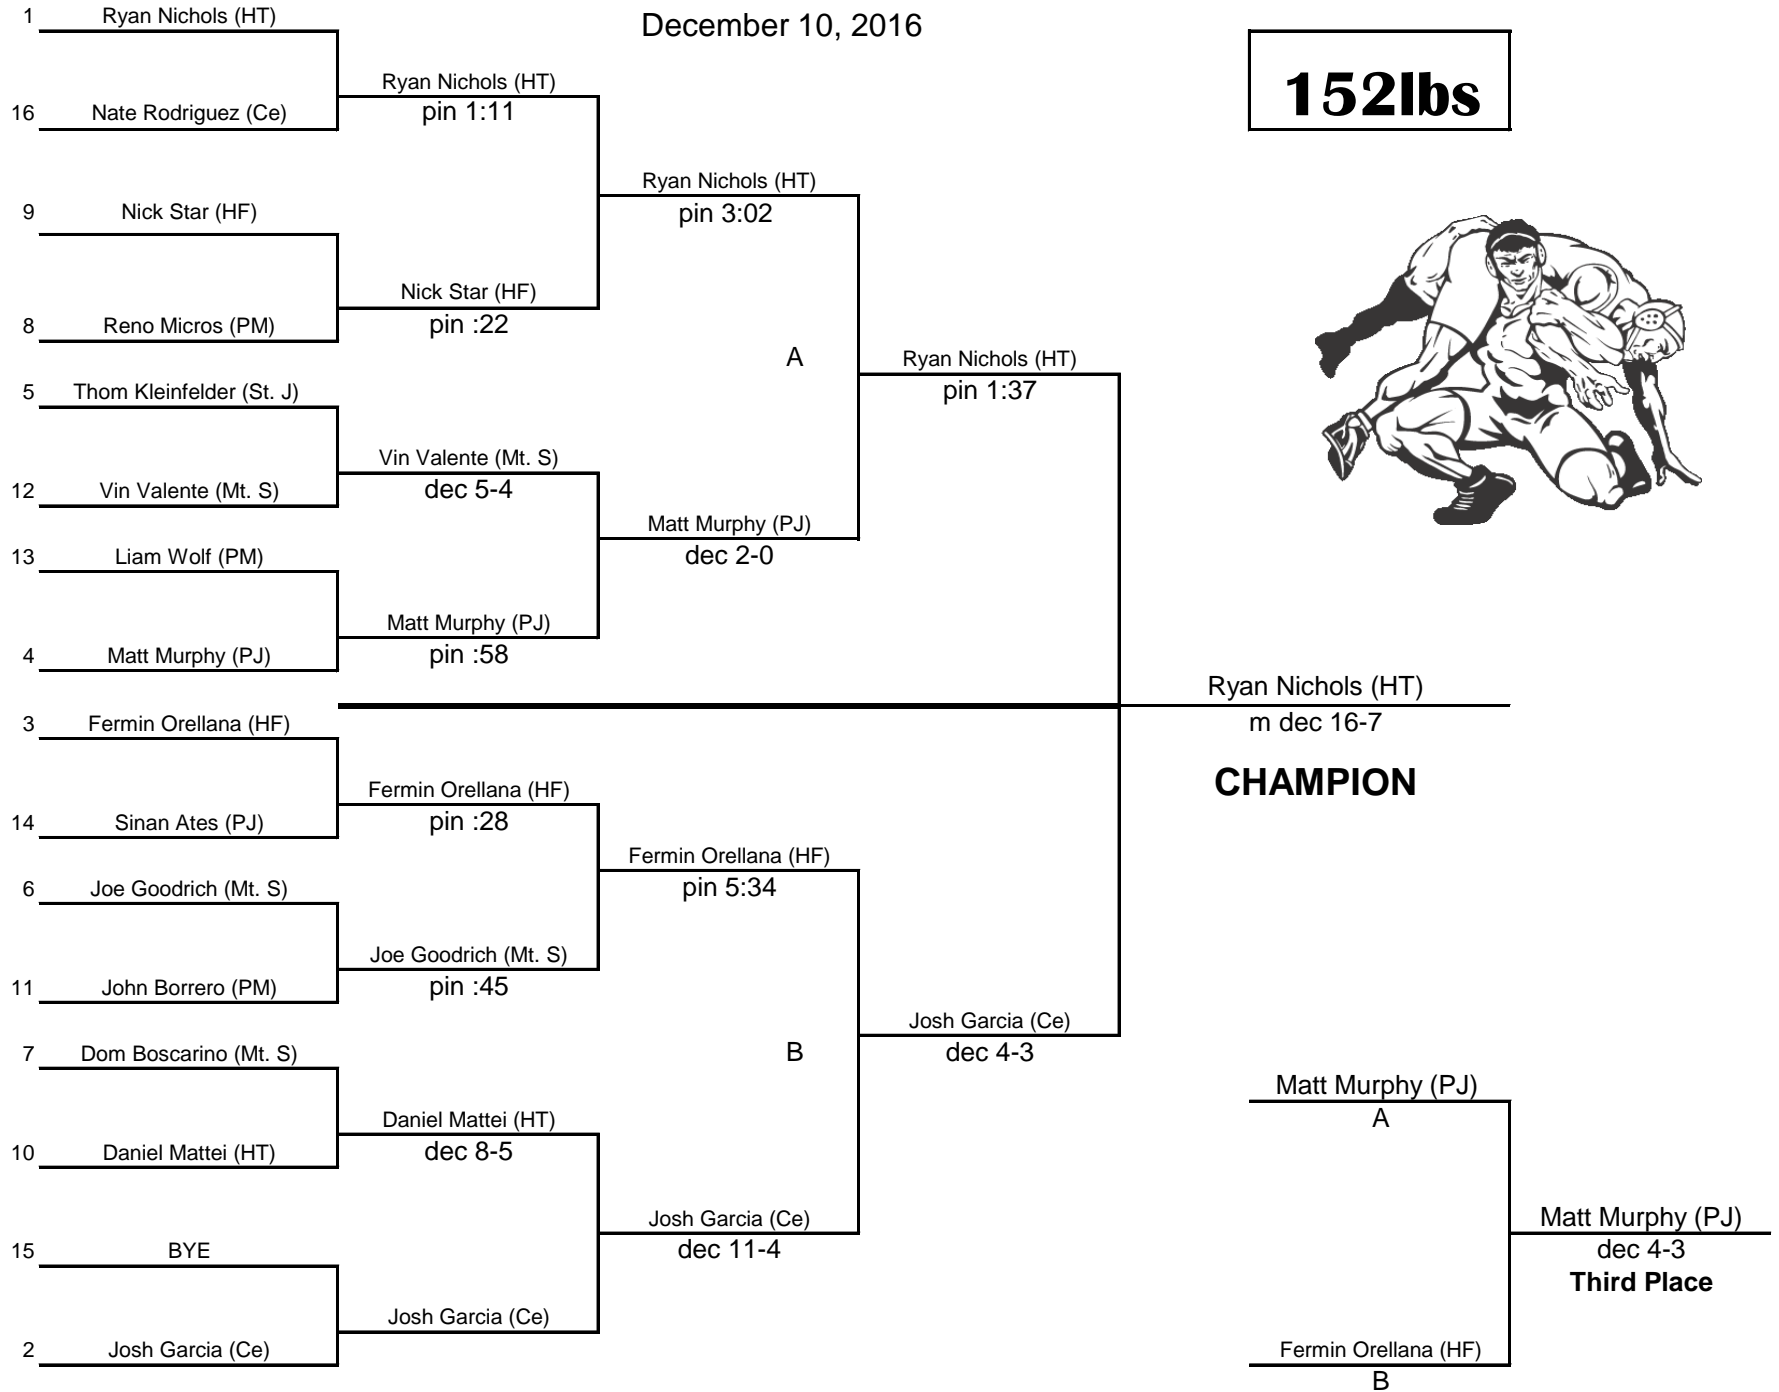

STEVEN J. MALLY MEMORIAL TOURNAMENT

HARBORFIELDS HIGH SCHOOL

December 10, 2016

145lbs

STEVEN J. MALLY MEMORIAL TOURNAMENT

HARBORFIELDS HIGH SCHOOL

December 10, 2016

152lbs