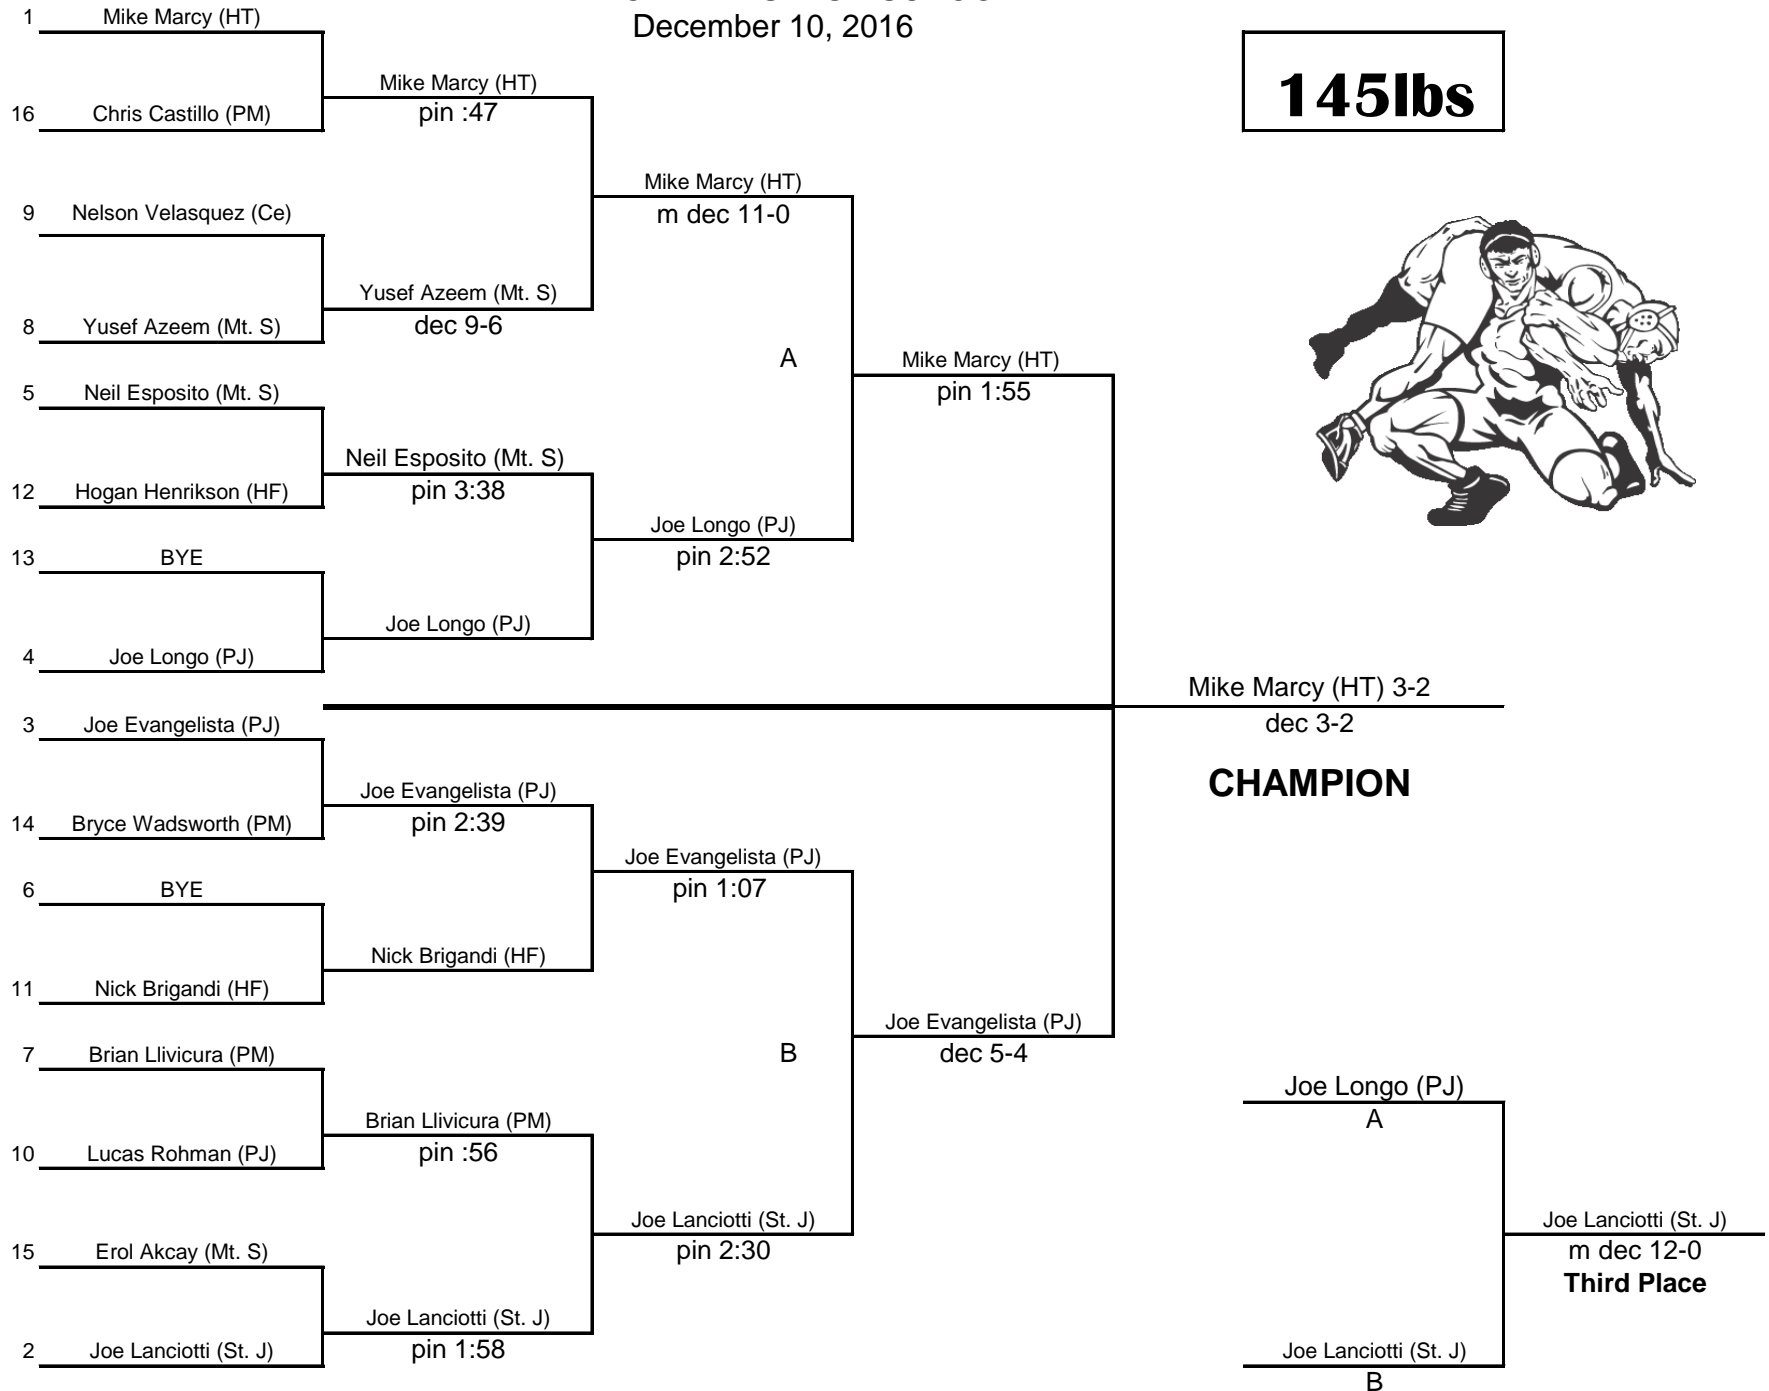

STEVEN J. MALLY MEMORIAL TOURNAMENT

HARBORFIELDS HIGH SCHOOL

December 10, 2016

145lbs