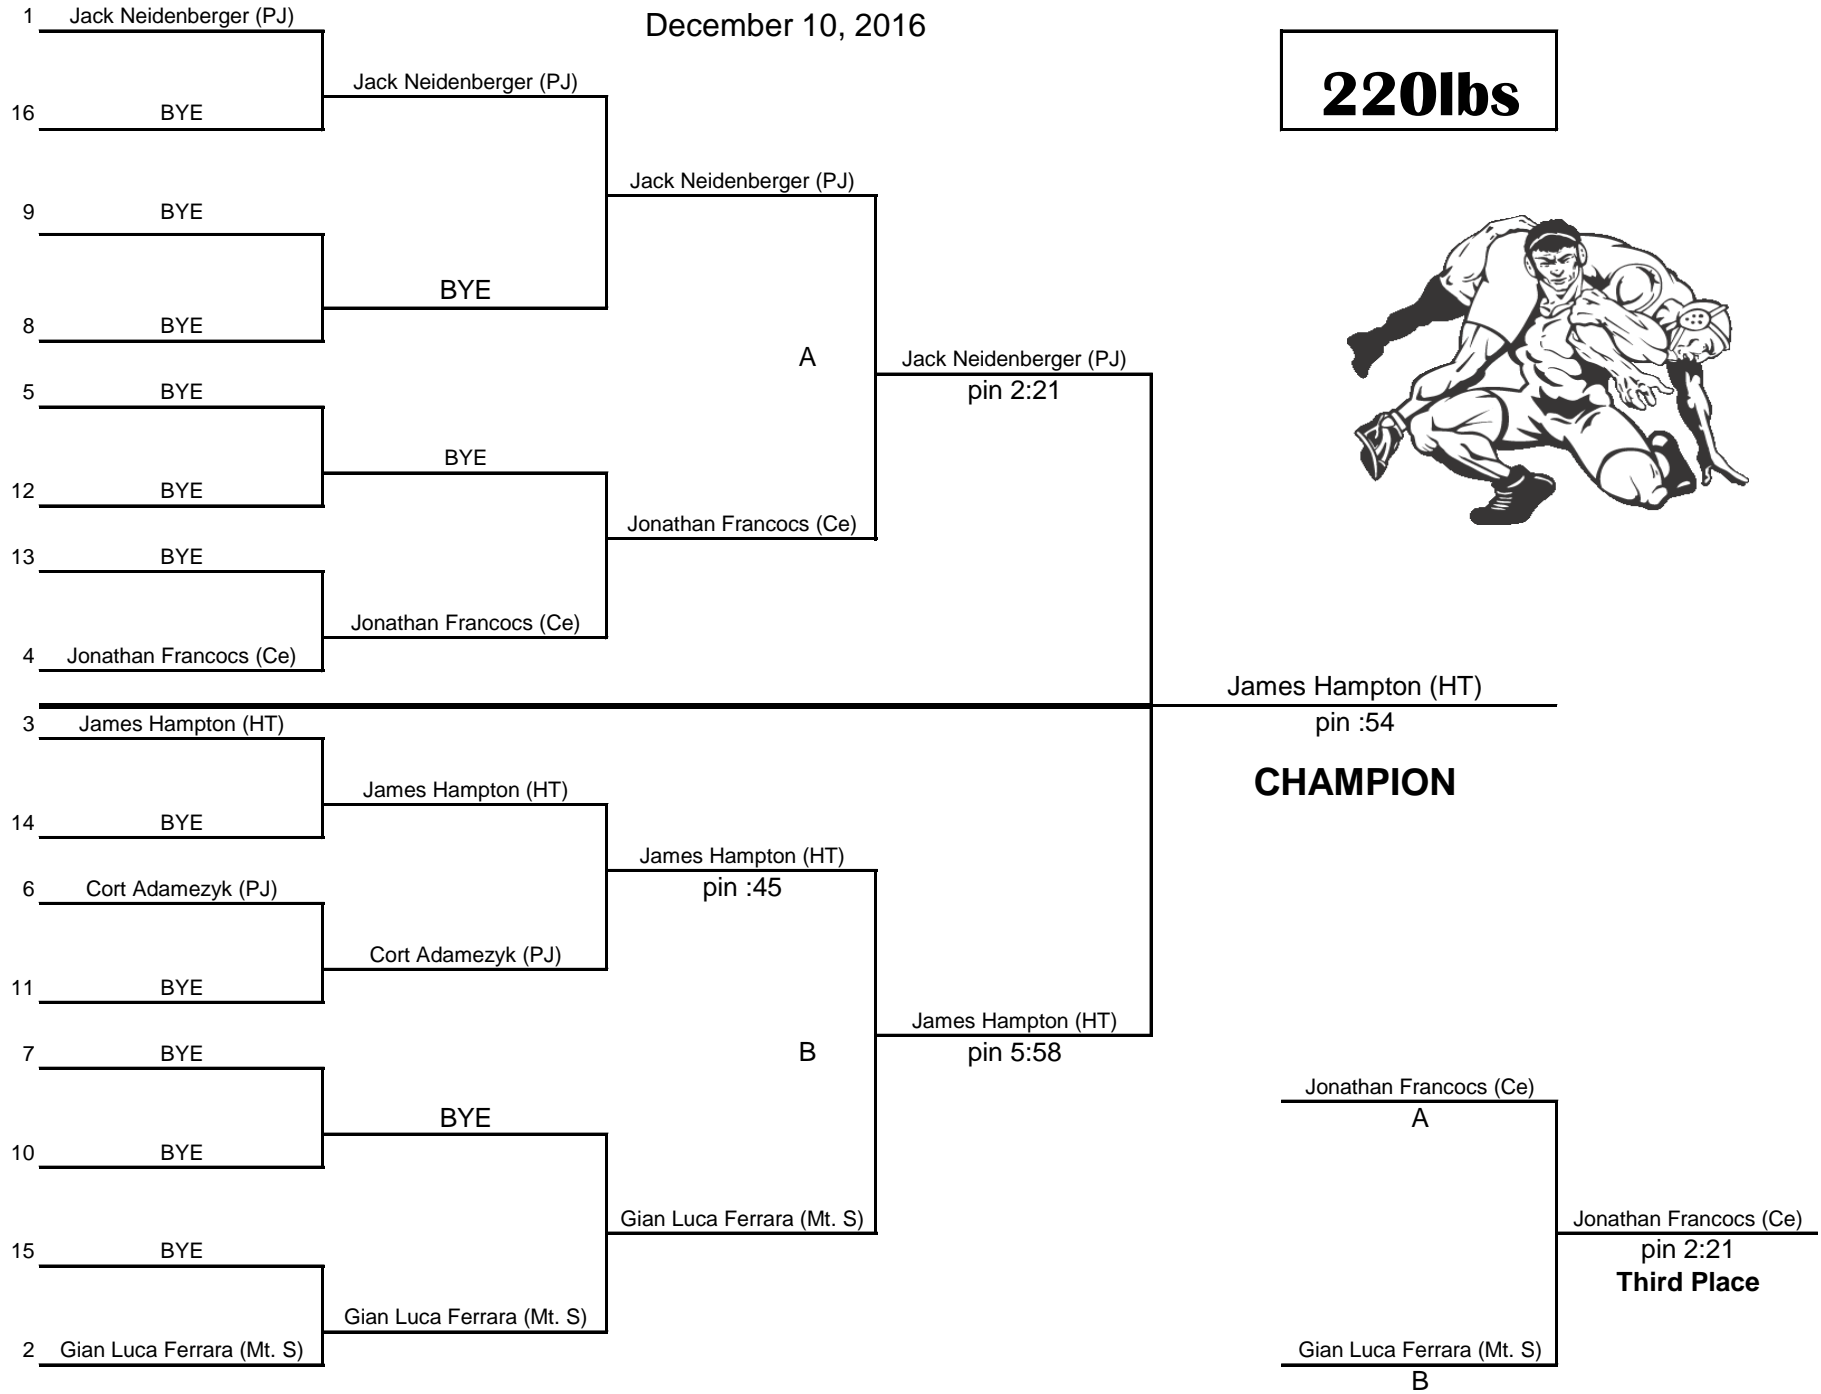

STEVEN J. MALLY MEMORIAL TOURNAMENT

HARBORFIELDS HIGH SCHOOL

December 10, 2016

220lbs