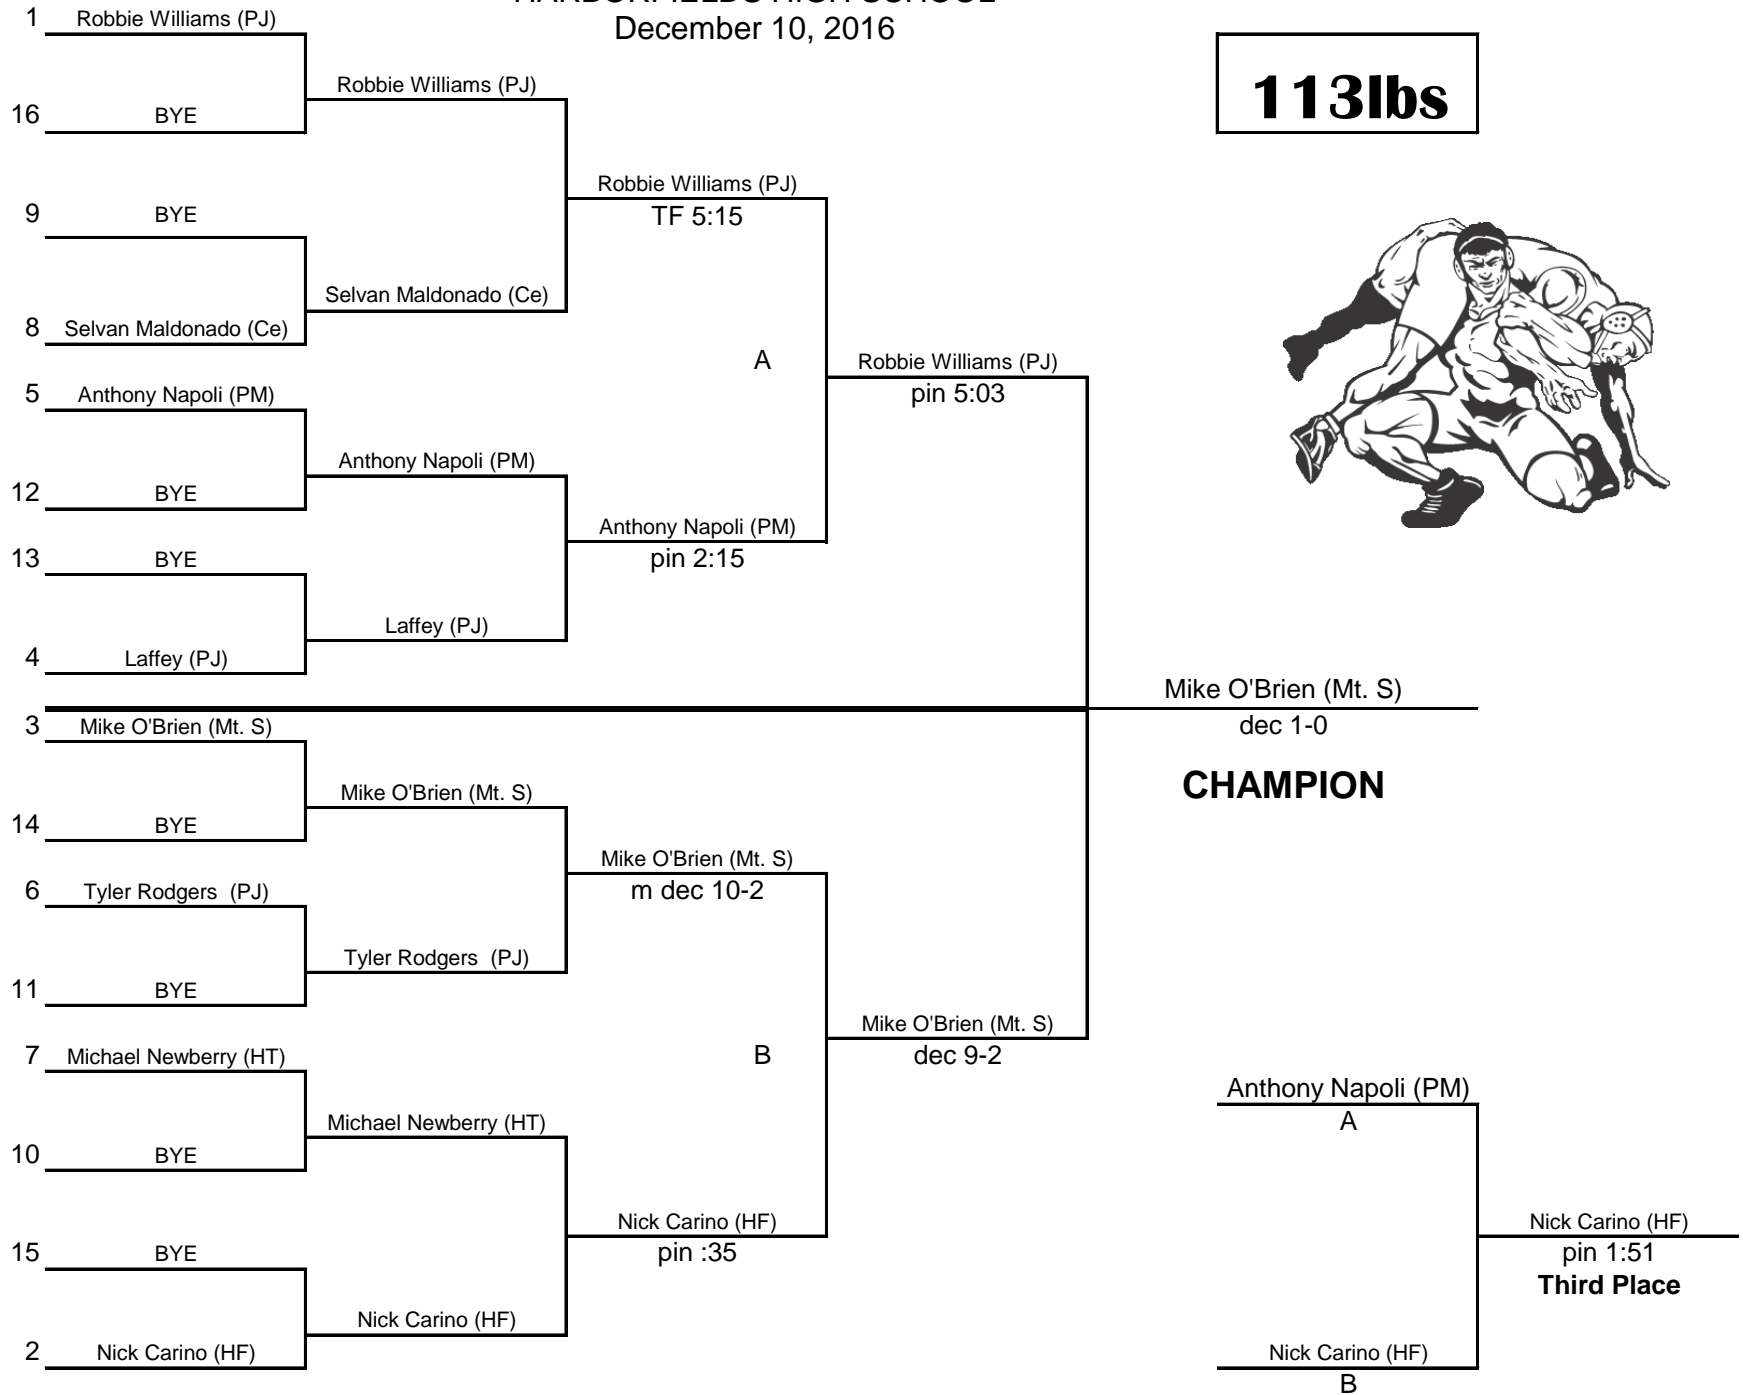

STEVEN J. MALLY MEMORIAL TOURNAMENT

HARBORFIELDS HIGH SCHOOL

December 10, 2016

113lbs