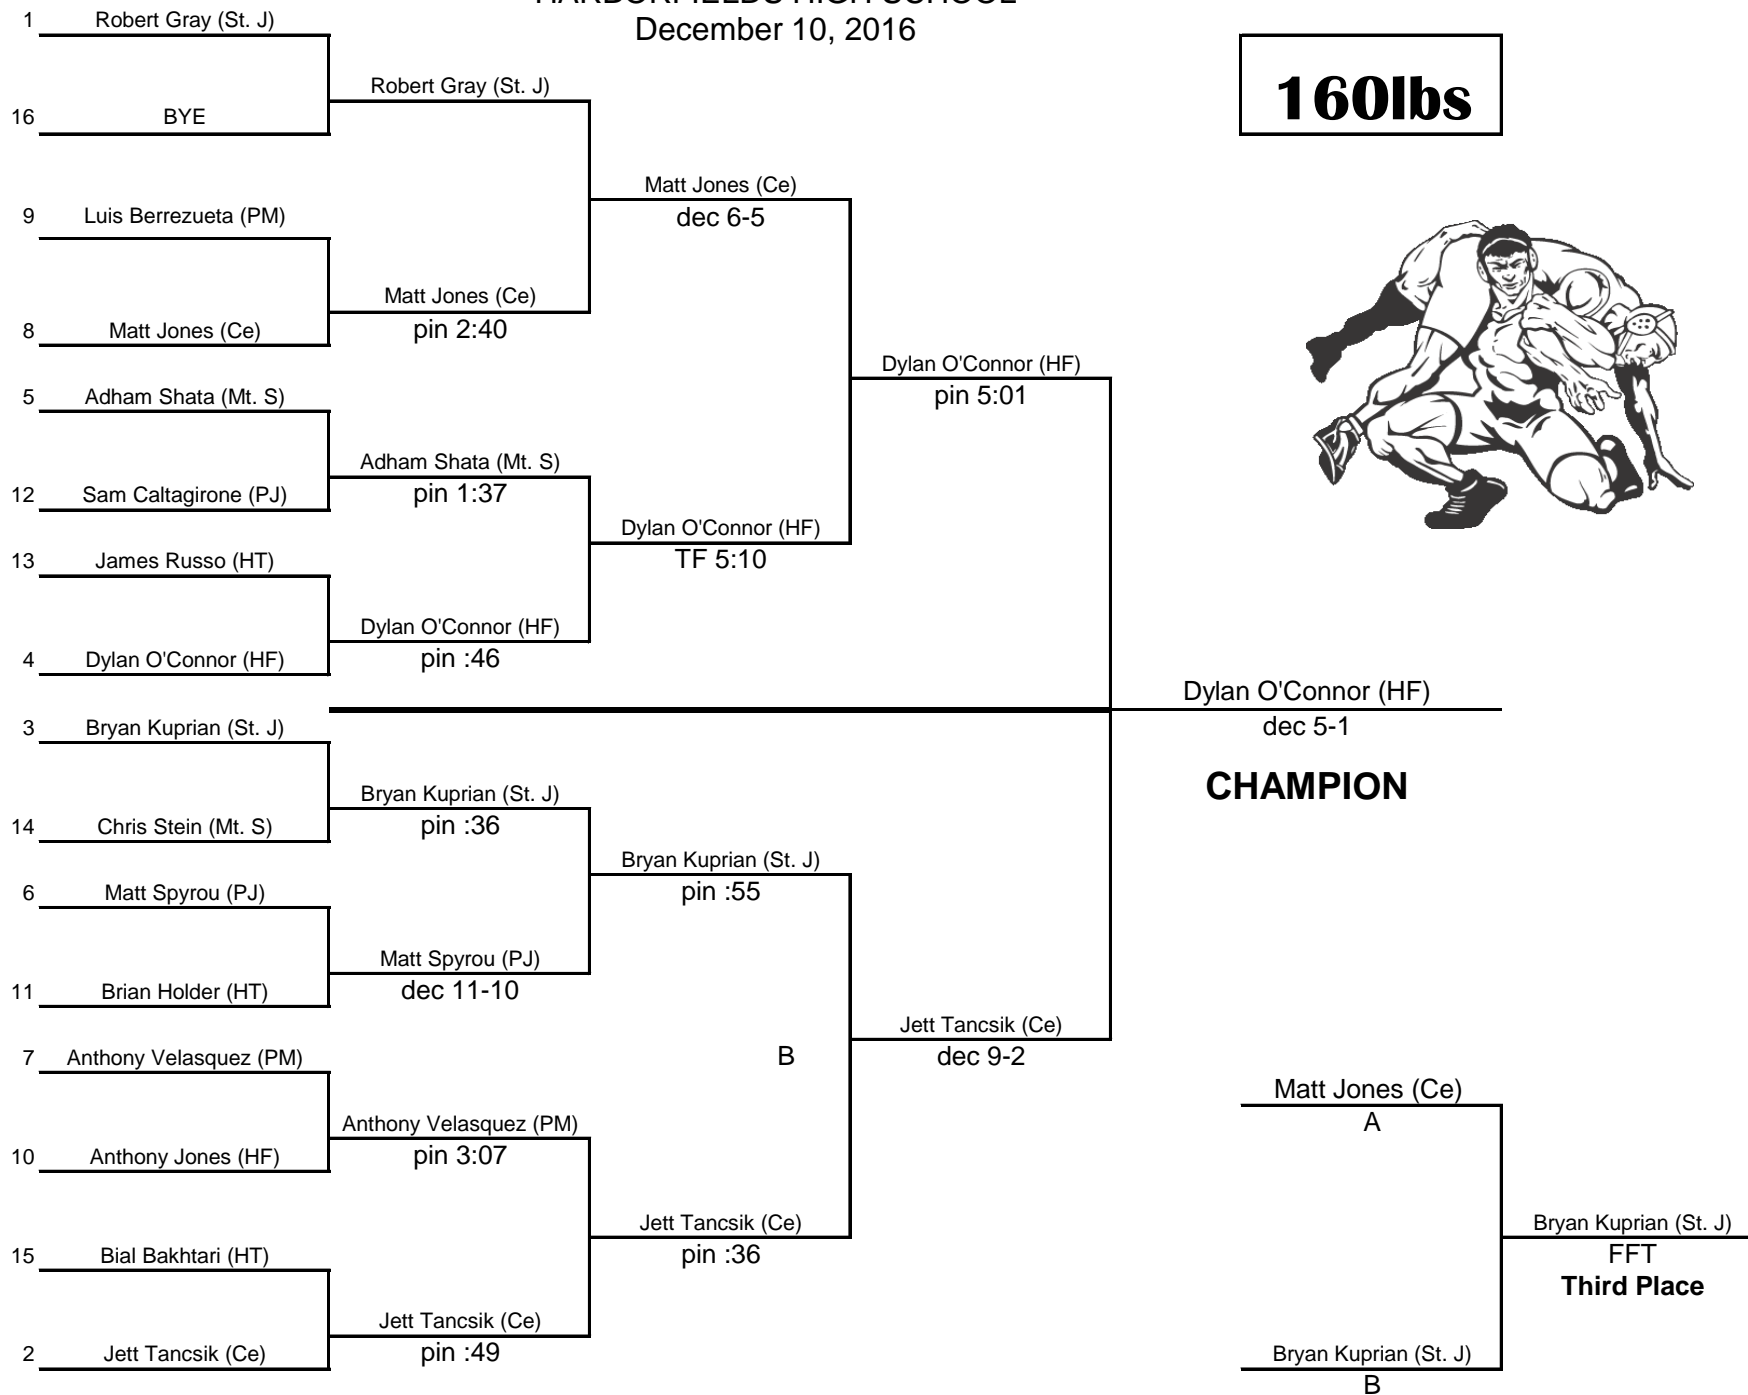

STEVEN J. MALLY MEMORIAL TOURNAMENT

HARBORFIELDS HIGH SCHOOL

December 10, 2016

160lbs