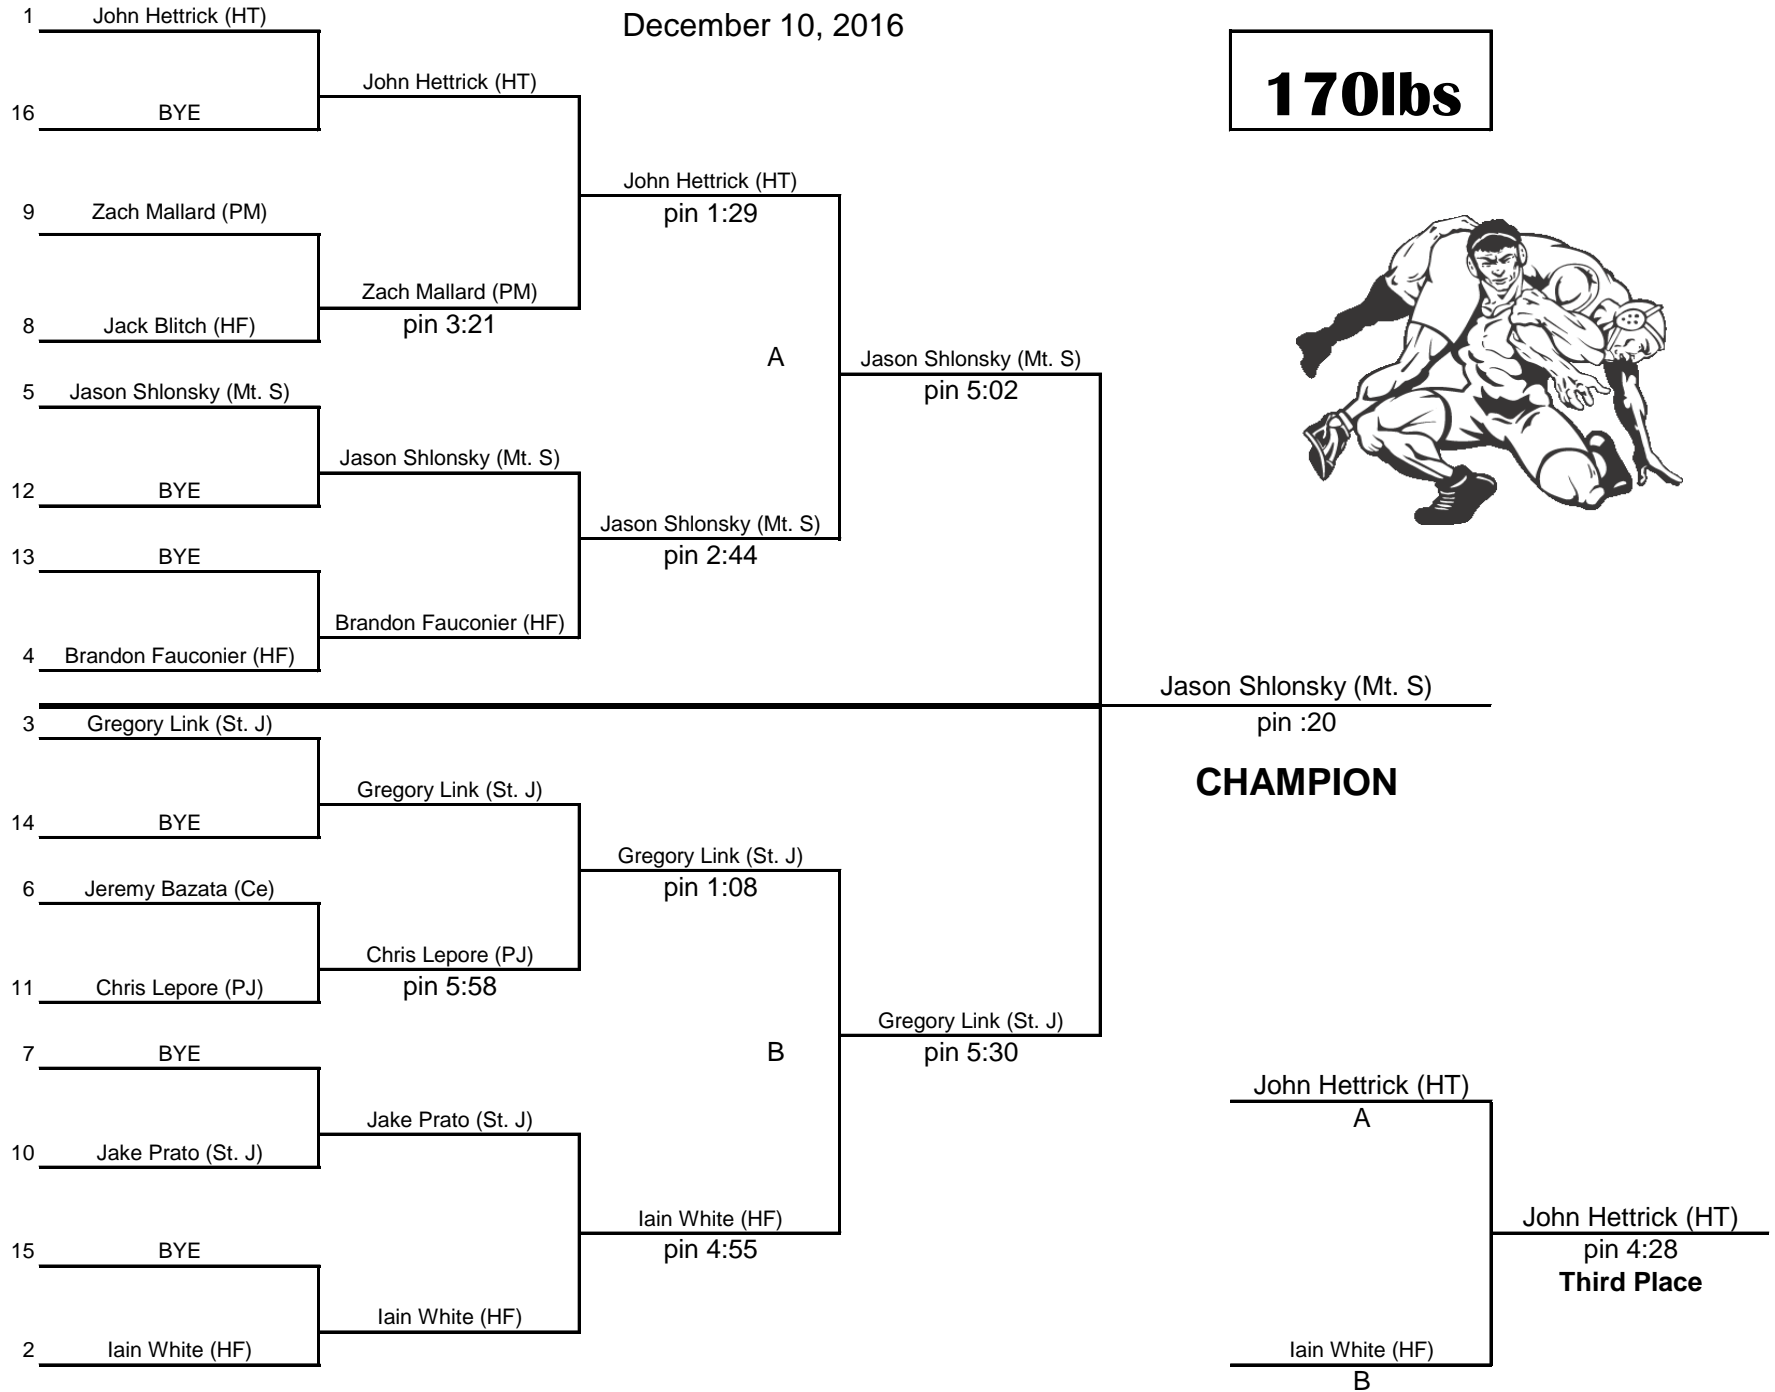

STEVEN J. MALLY MEMORIAL TOURNAMENT

HARBORFIELDS HIGH SCHOOL

December 10, 2016

160lbs

STEVEN J. MALLY MEMORIAL TOURNAMENT

HARBORFIELDS HIGH SCHOOL

December 10, 2016

170lbs