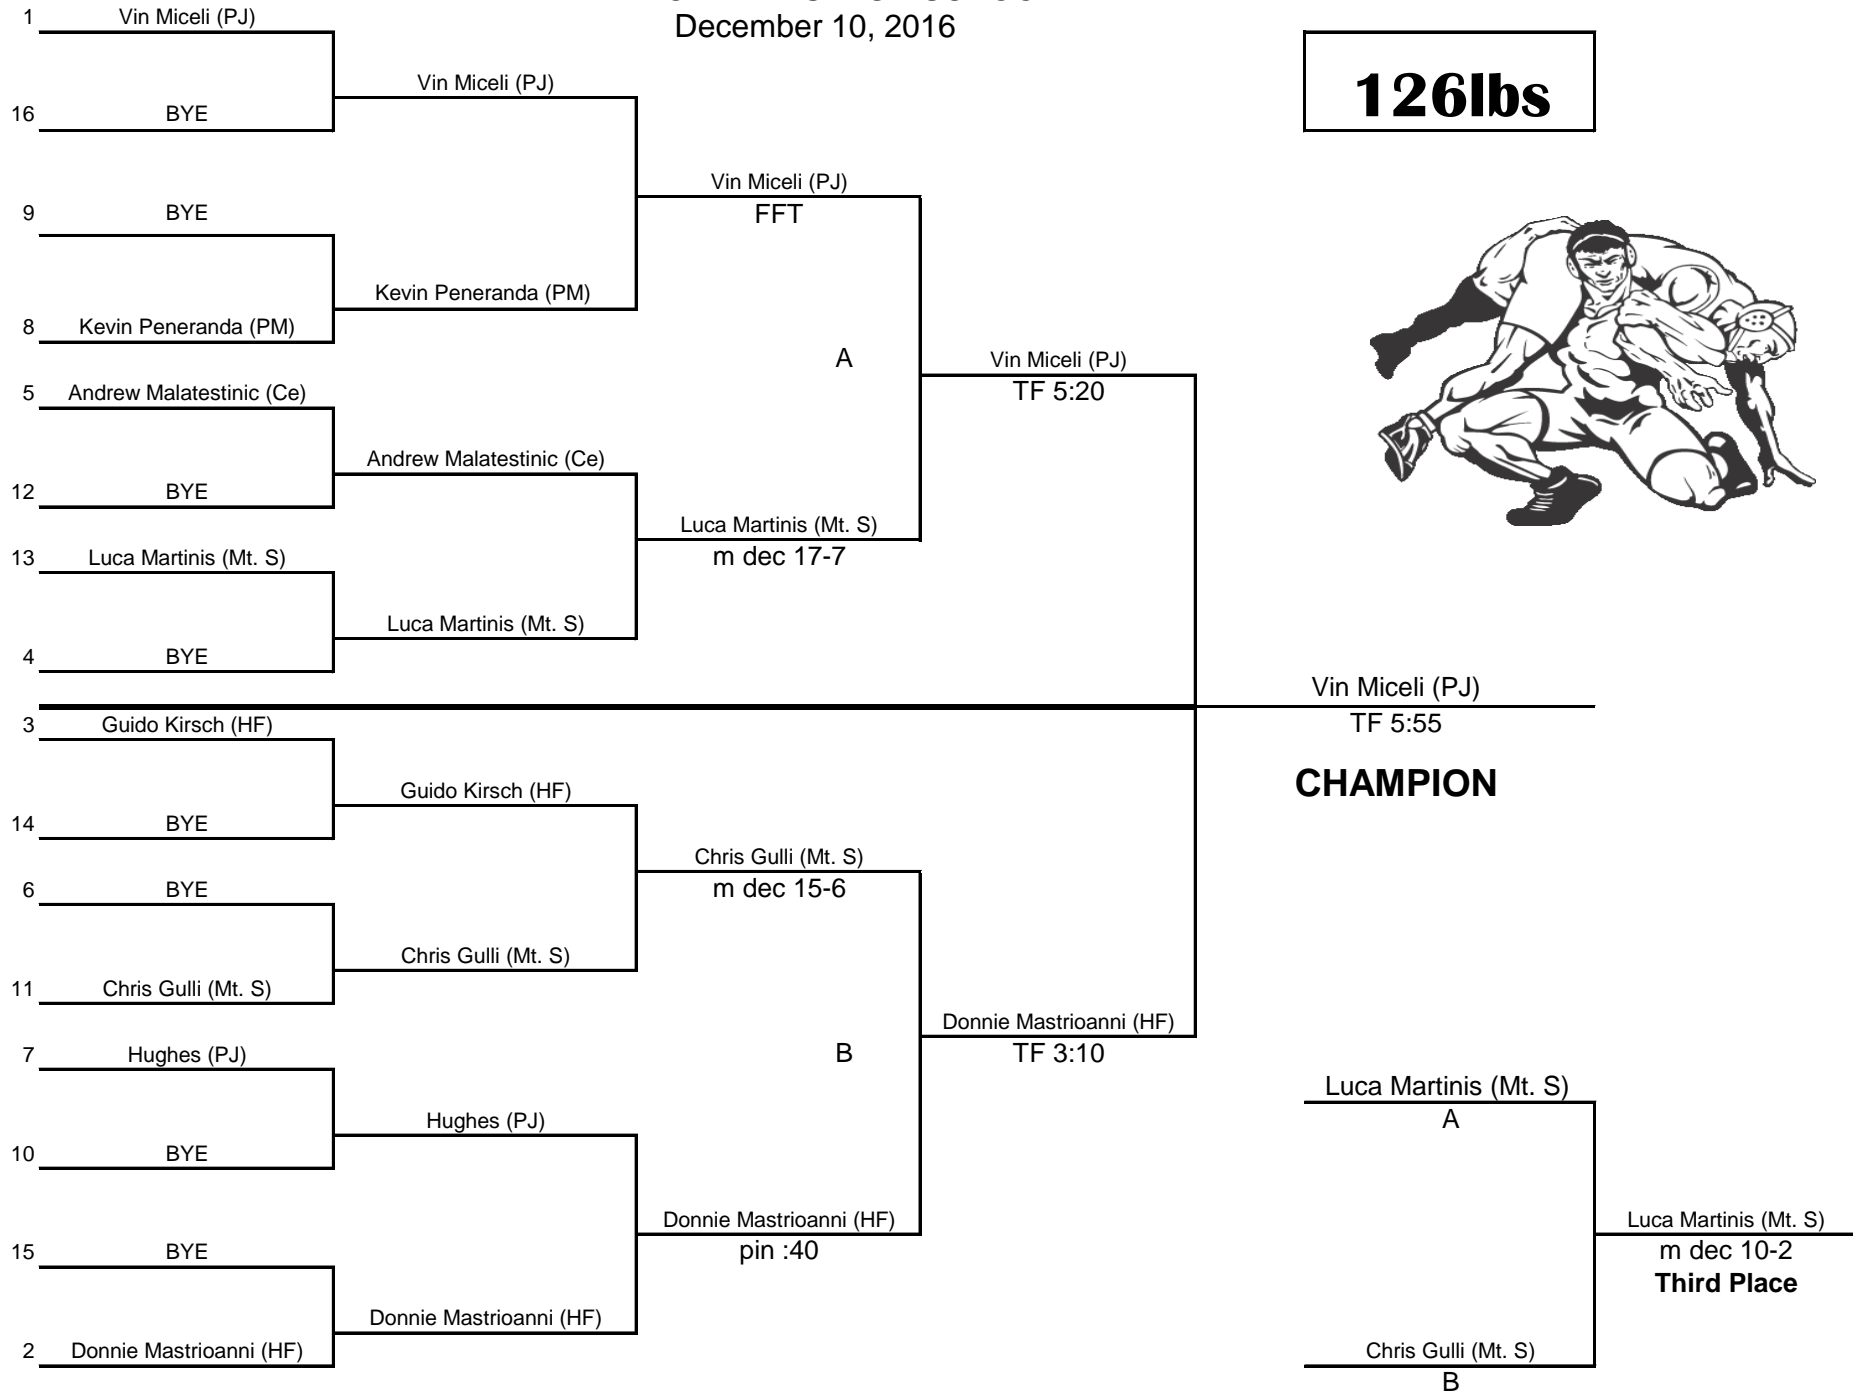

STEVEN J. MALLY MEMORIAL TOURNAMENT

HARBORFIELDS HIGH SCHOOL

December 10, 2016

126lbs