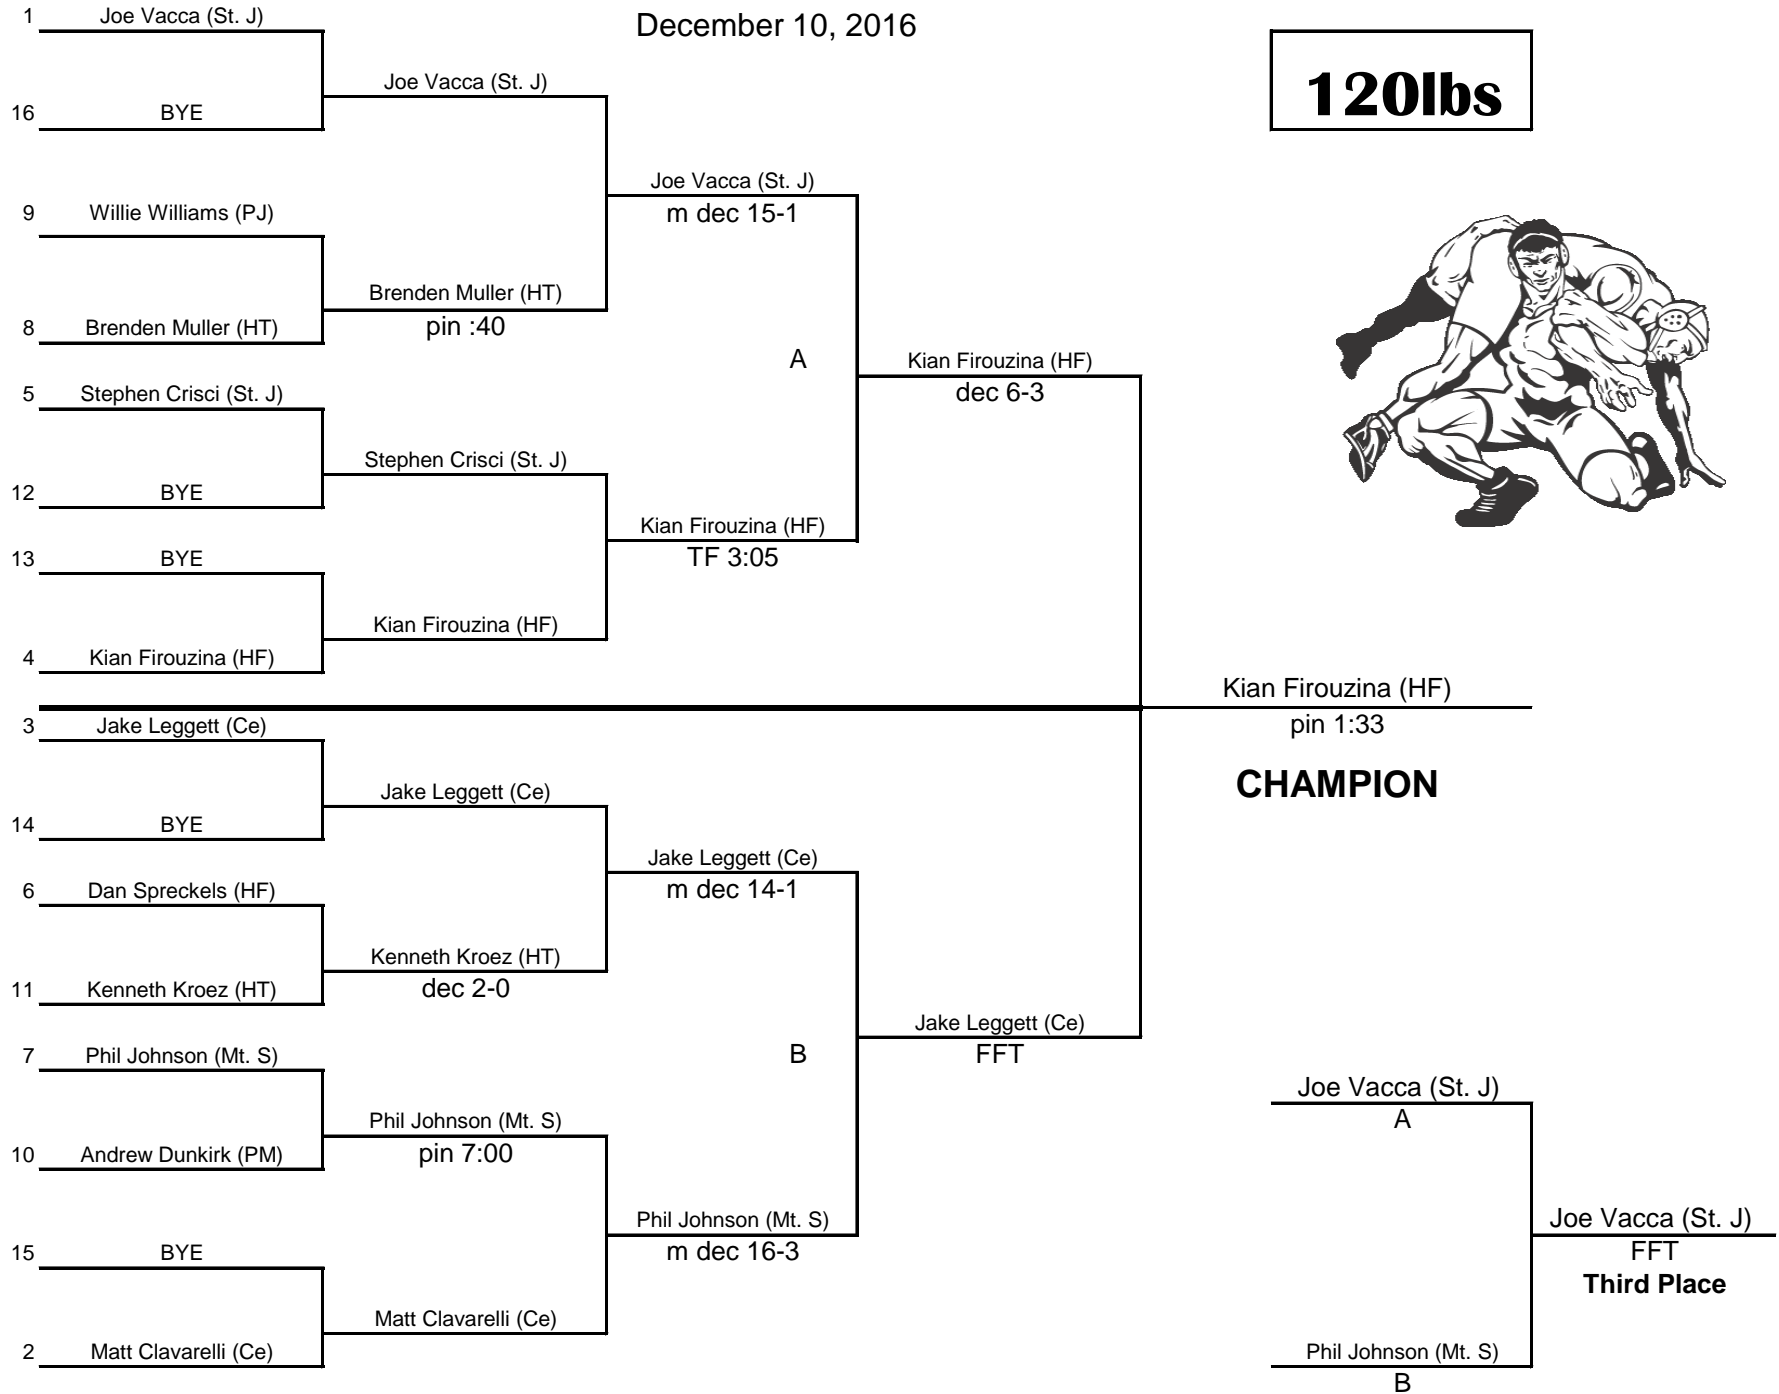

STEVEN J. MALLY MEMORIAL TOURNAMENT

HARBORFIELDS HIGH SCHOOL

December 10, 2016

113lbs

STEVEN J. MALLY MEMORIAL TOURNAMENT

HARBORFIELDS HIGH SCHOOL

December 10, 2016

120lbs