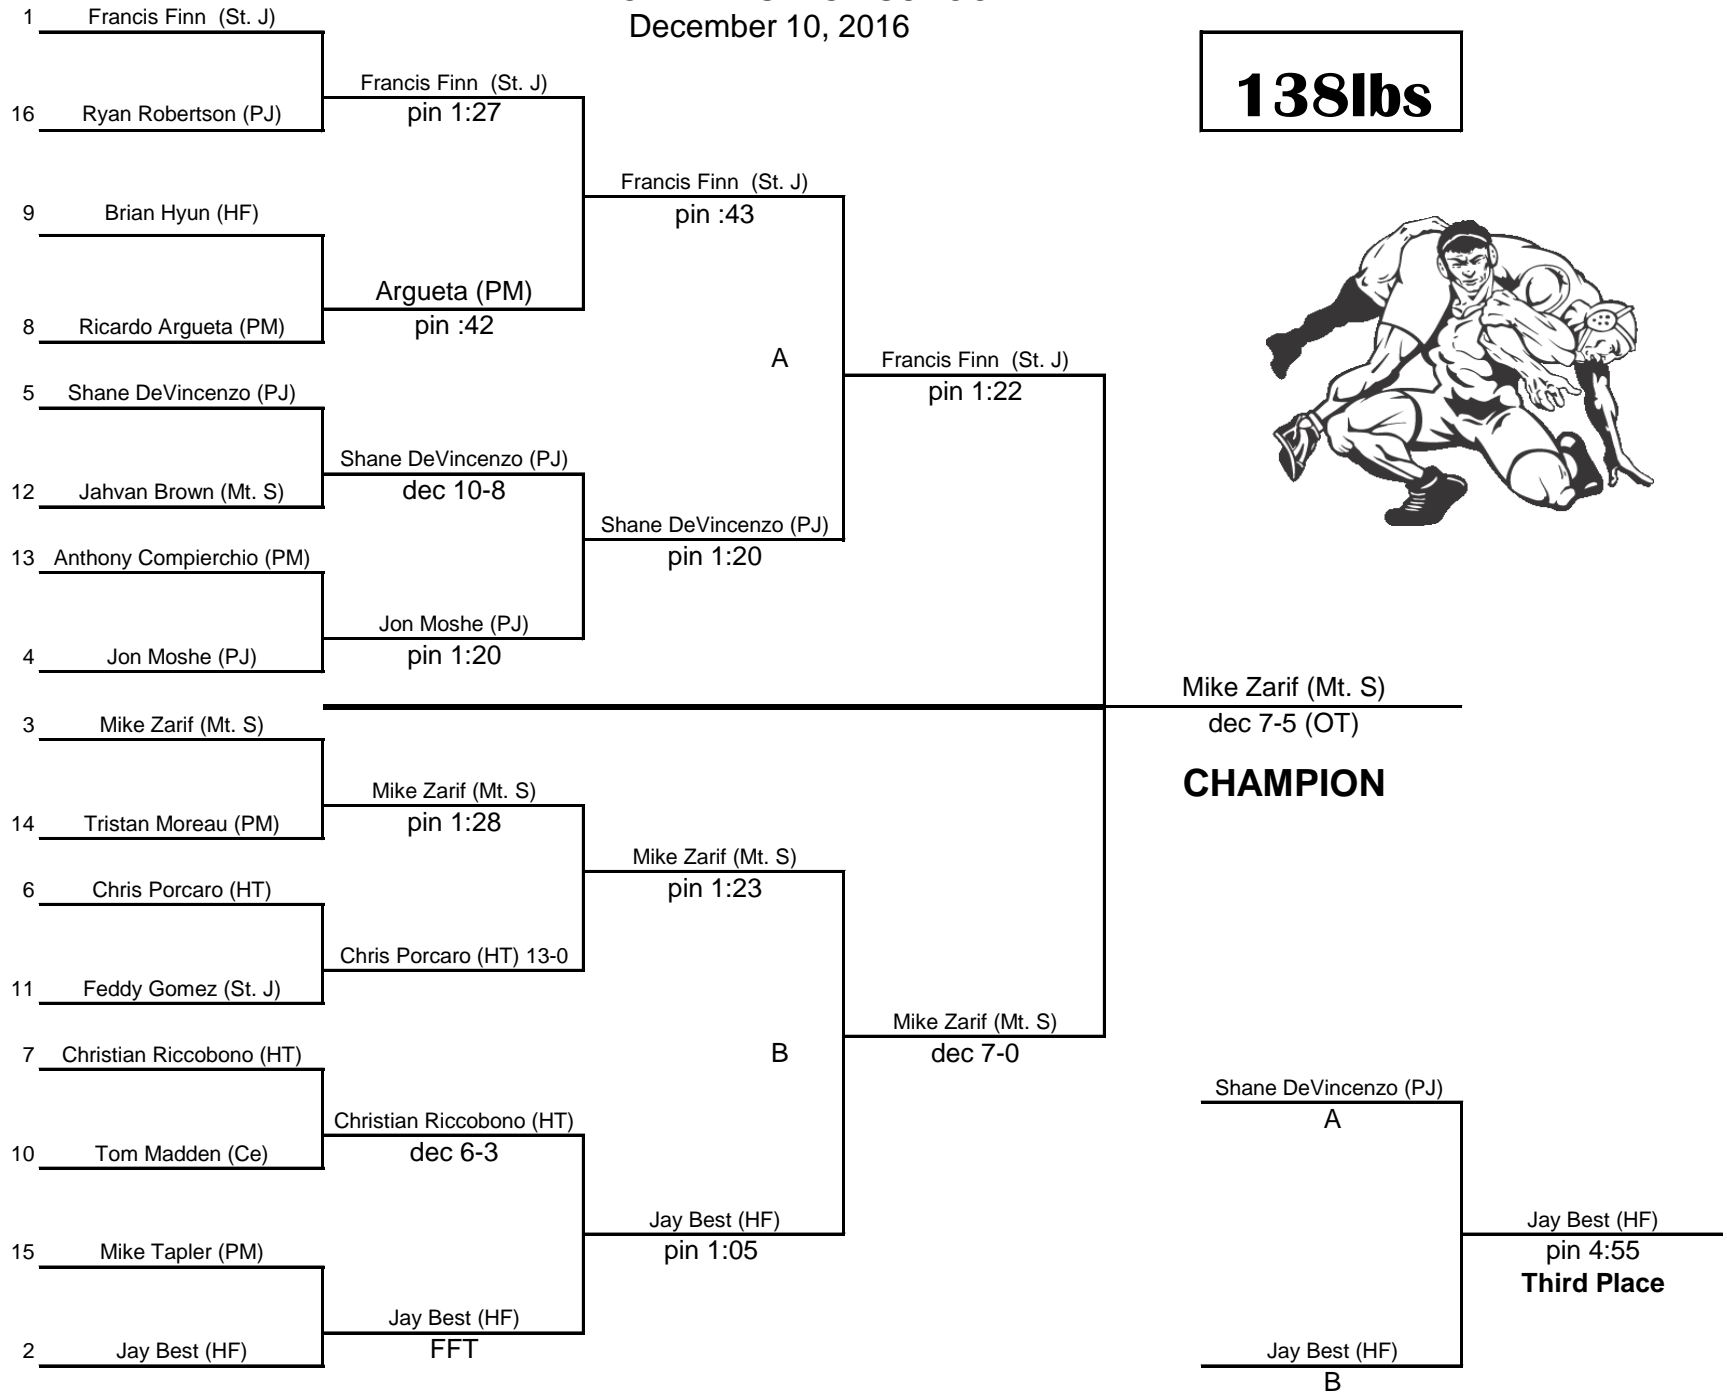

STEVEN J. MALLY MEMORIAL TOURNAMENT

HARBORFIELDS HIGH SCHOOL

December 10, 2016

126lbs

STEVEN J. MALLY MEMORIAL TOURNAMENT

HARBORFIELDS HIGH SCHOOL

December 10, 2016

138lbs