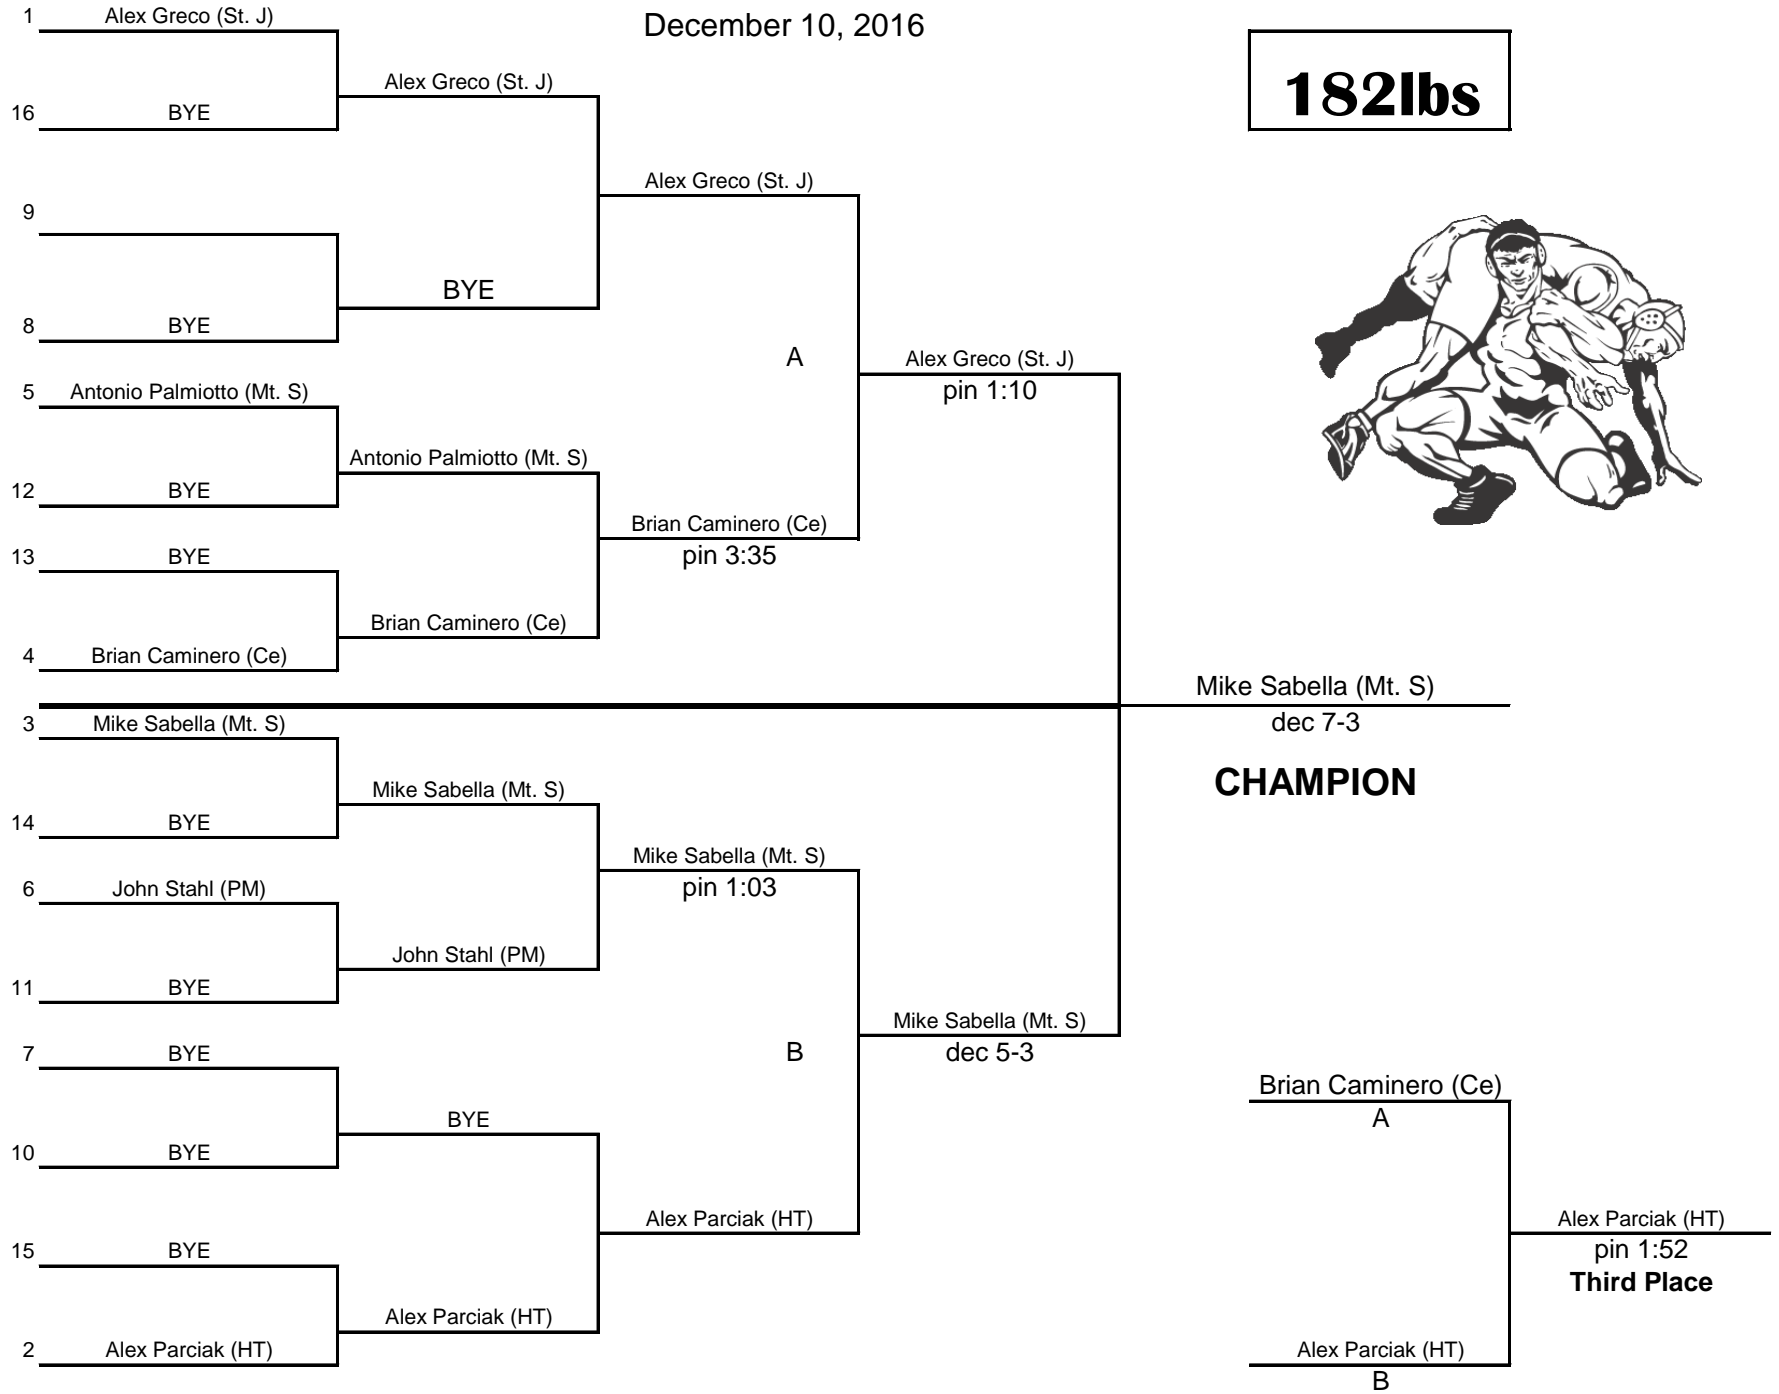

STEVEN J. MALLY MEMORIAL TOURNAMENT

HARBORFIELDS HIGH SCHOOL

December 10, 2016

182lbs