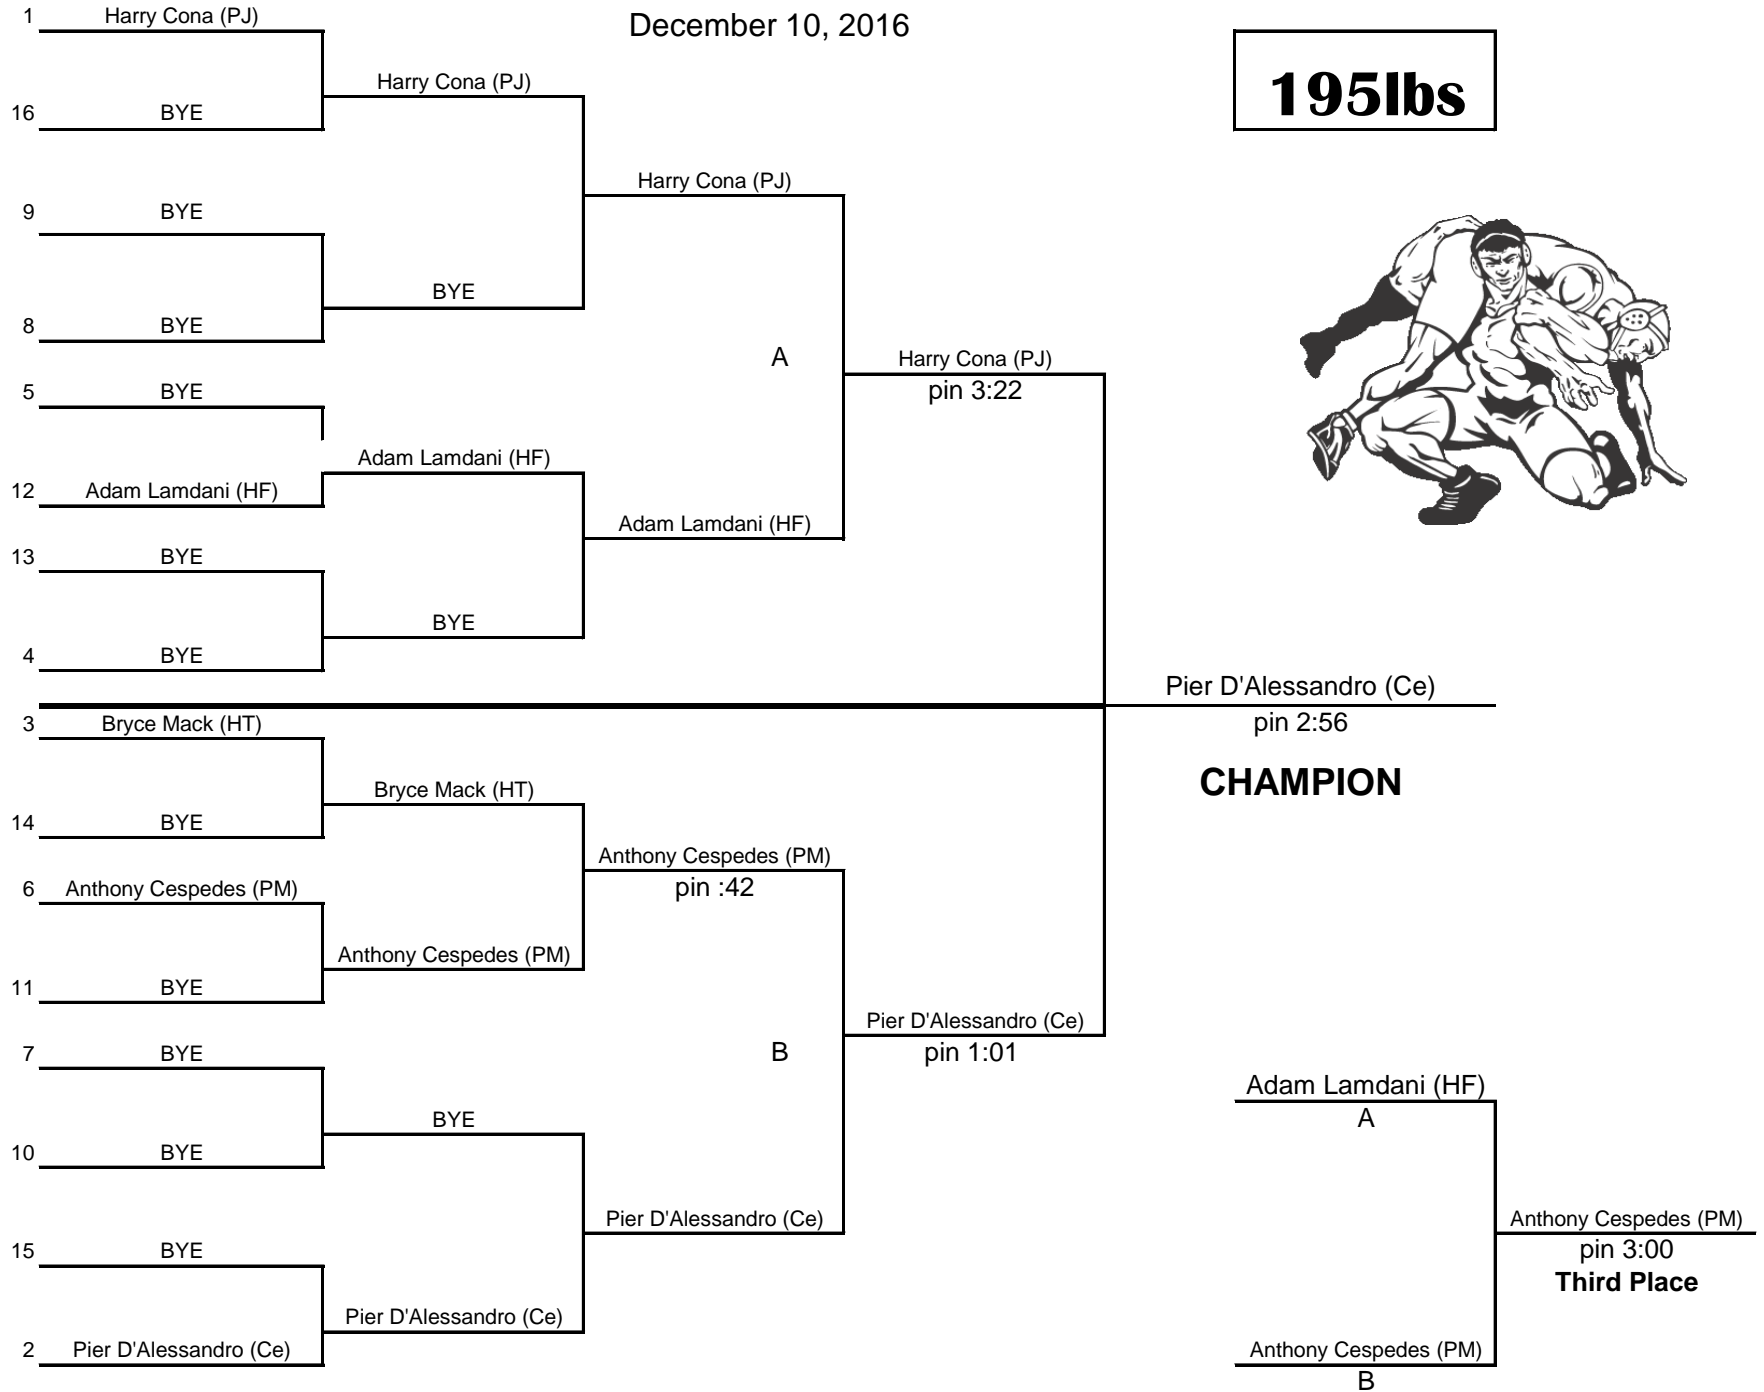

STEVEN J. MALLY MEMORIAL TOURNAMENT

HARBORFIELDS HIGH SCHOOL

December 10, 2016

182lbs

STEVEN J. MALLY MEMORIAL TOURNAMENT

HARBORFIELDS HIGH SCHOOL

December 10, 2016

195lbs