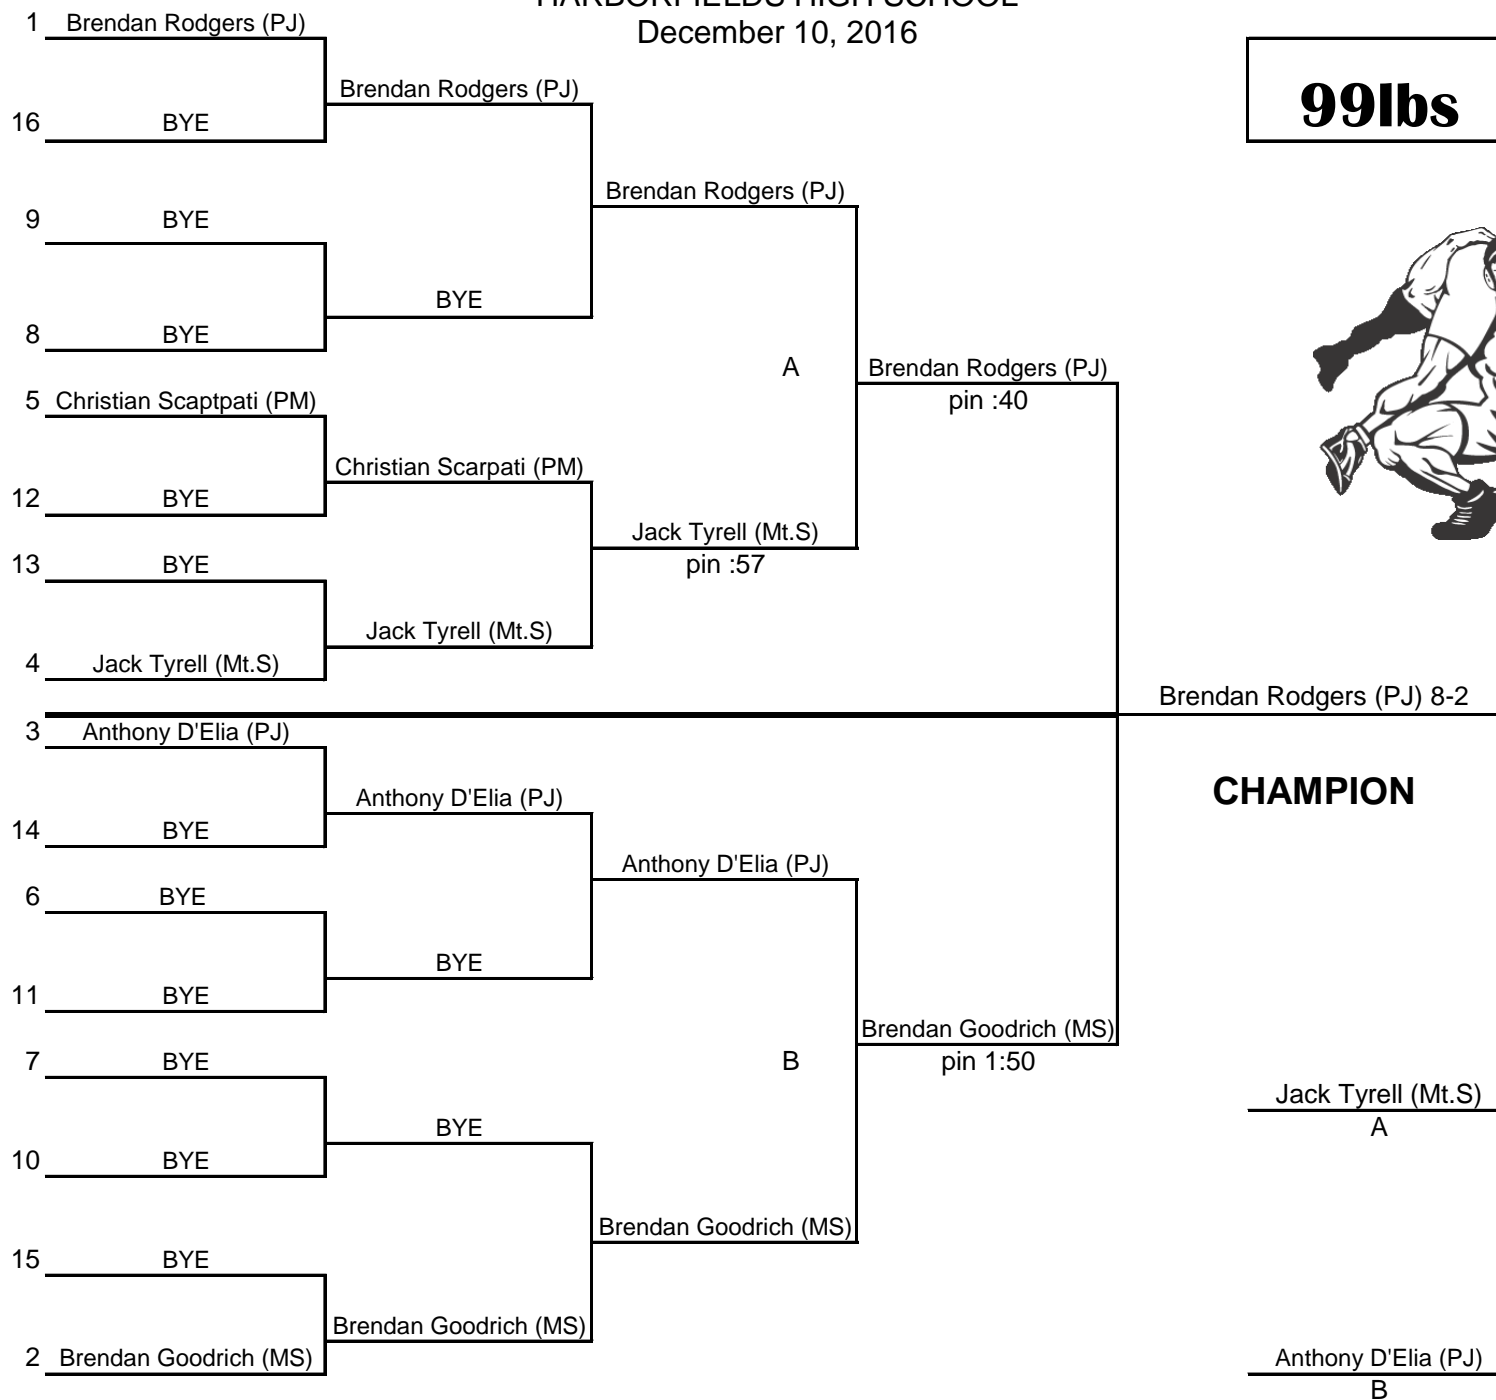

STEVEN J. MALLY MEMORIAL TOURNAMENT

HARBORFIELDS HIGH SCHOOL

December 10, 2016

99lbs

STEVEN J. MALLY MEMORIAL TOURNAMENT

HARBORFIELDS HIGH SCHOOL

December 10, 2016

106lbs