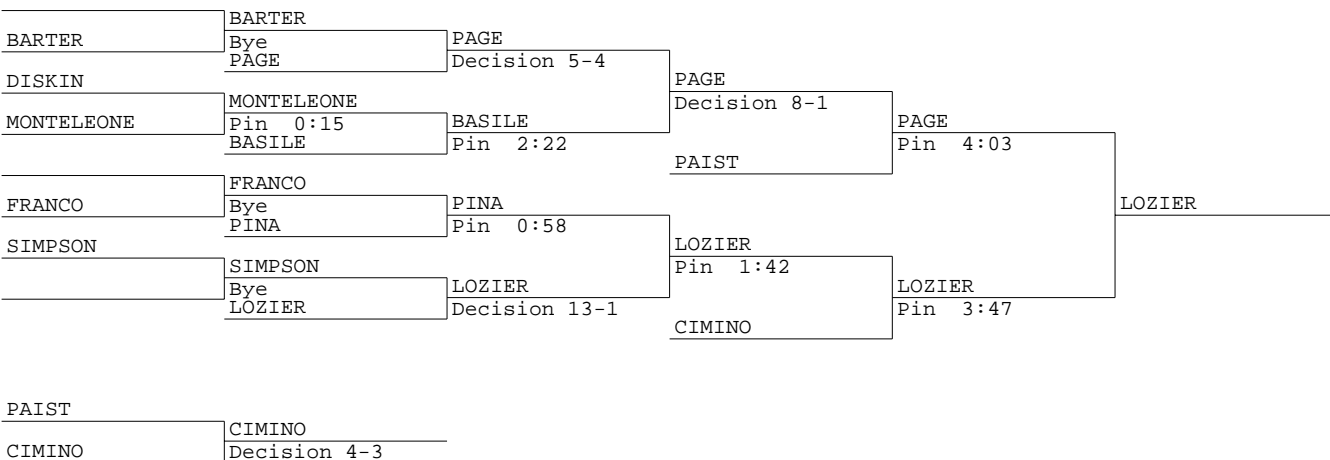

FIELDS
 Pin 0:46
 FIELDS
 Decision 15-0
 TAPIA
 Pin 1:16
 SUNG
 Pin 2:53
 ORTIZ
 Decision 4-2

FIELDS
 Decision 3-2

SOBRAN
 GUIMARES
 Pin 4:45
 FENNES
 FENNES
 Pin 3:46
 LASANE
 REILLY
 Pin 2:34
 CORLISS
 CORLISS
 Decision 22-9
 LARKIN
 ESTEVEZ
 Pin 2:49
 EISS
 ESTEVEZ
 Pin 1:15
 STANBACK
 BELDEGA
 Decision 4-3
 NAJARRO
 NAJARRO
 Pin 2:52

FENNES
 FENNES
 Decision 9-4
 TAPIA
 FENNES
 Decision 6-3
 NAJARRO
 Decision 5-1
 SUNG
 Pin 0:54
 SUNG

SUNG
 Default

TAPIA
 TAPIA
 NAJARRO
 Default

CORTEZ
VITRIT

WASSINK
HENDRICK

JAMES
OSBEY
Decision 4-2

- 1 JOANNE ORTIZ-NEW MILFORD
- 32
- 17
- 16
- 9
- 24
- 25
- 8
- 5 SAM ESPINAL-DANBURY B
- 28
- 21
- 12
- 13
- 20
- 29
- 4 WILL FOX-GREENWICH
- 3 MITCHELL LEBLANC-EAST HAMPTON
- 30
- 19
- 14
- 11
- 22
- 27
- 6 BRENDAN LEUNG-STAMFORD
- 7
- 26
- 23
- 10
- 15
- 18
- 31
- 2 KEVIN PINA-DANBURY

ESPINAL
FOX

ESPINAL
Default