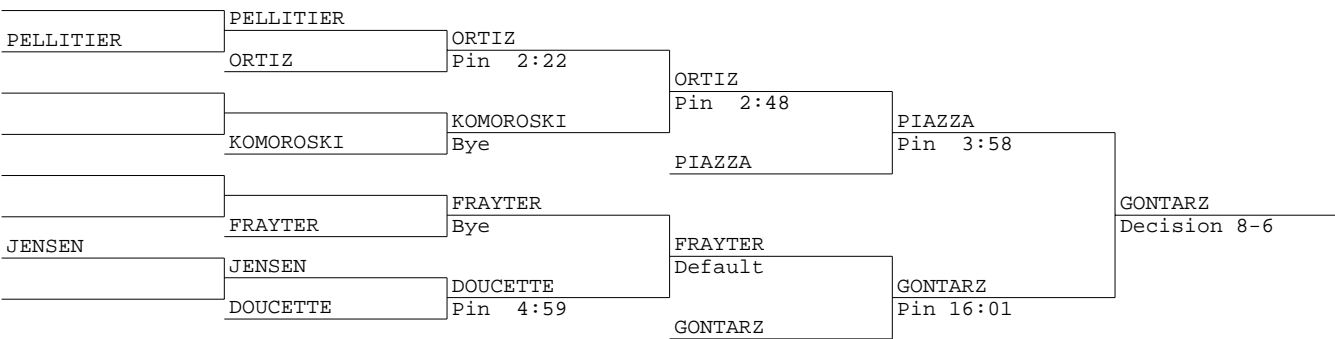

FIELDS
 FIELDS
 Pin 0:52
 SOBRAN
 GUIMARES
 NAJARRO
 Pin 2:39
 NAJARRO
 EISS
 EISS
 Pin 3:24
 LASANE
 TAPIA
 TAPIA
 Pin 1:16
 TAPIA
 Decision 13-3
 REILLY
 CORLISS
 CORLISS
 Pin 0:59
 LARKIN
 ESTEVEZ
 SUNG
 Pin 3:23
 SUNG
 SUNG
 Pin 2:53
 STANBACK
 FENNES
 Pin 1:37
 FENNES
 ORTIZ
 Decision 20-3
 BELDEGA
 ORTIZ
 Pin 0:33
 ORTIZ

FIELDS
 Pin 0:46
 FIELDS
 Decision 15-0
 TAPIA
 Pin 1:16
 SUNG
 Pin 2:53
 ORTIZ
 Decision 4-2

FIELDS
 Decision 3-2

SOBRAN
 GUIMARES
 Pin 4:45
 FENNES
 FENNES
 Pin 3:46
 LASANE
 REILLY
 Pin 2:34
 CORLISS
 CORLISS
 Decision 22-9
 LARKIN
 ESTEVEZ
 Pin 2:49
 EISS
 ESTEVEZ
 Pin 1:15
 STANBACK
 BELDEGA
 Decision 4-3
 NAJARRO
 NAJARRO
 Pin 2:52

FENNES
 FENNES
 Decision 9-4
 TAPIA
 FENNES
 Decision 6-3
 NAJARRO
 Decision 5-1
 SUNG
 Pin 0:54
 SUNG

SUNG
 Default

TAPIA
 TAPIA
 NAJARRO
 Default

CORTEZ
VITRIT

WASSINK
HENDRICK

JAMES
OSBEY
Decision 4-2

- 1 JOANNE ORTIZ-NEW MILFORD
- 32
- 17
- 16
- 9
- 24
- 25
- 8
- 5 SAM ESPINAL-DANBURY B
- 28
- 21
- 12
- 13
- 20
- 29
- 4 WILL FOX-GREENWICH
- 3 MITCHELL LEBLANC-EAST HAMPTON
- 30
- 19
- 14
- 11
- 22
- 27
- 6 BRENDAN LEUNG-STAMFORD
- 7
- 26
- 23
- 10
- 15
- 18
- 31
- 2 KEVIN PINA-DANBURY