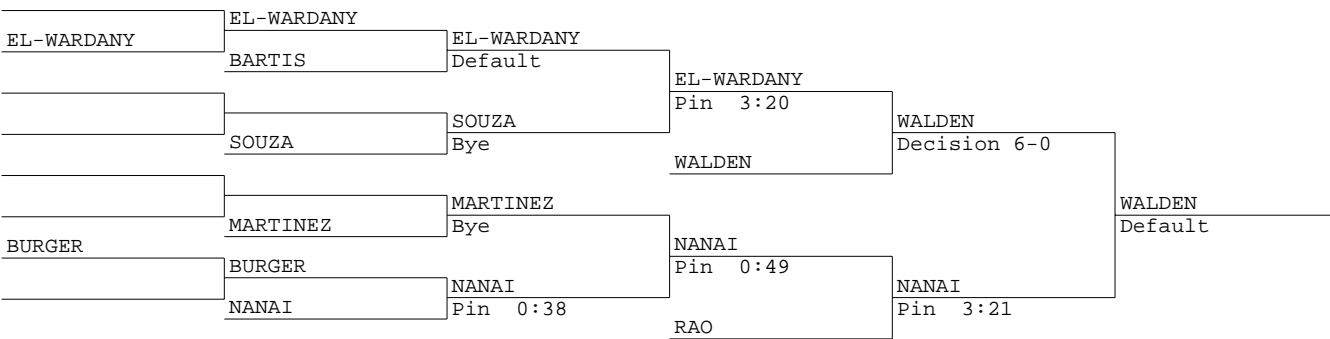

FIELDS
 Pin 0:46
 FIELDS
 Decision 15-0
 TAPIA
 Pin 1:16
 SUNG
 Pin 2:53
 ORTIZ
 Decision 4-2

FIELDS
 Decision 3-2

SOBRAN
 GUIMARES
 Pin 4:45
 FENNES
 FENNES
 Pin 3:46
 LASANE
 REILLY
 Pin 2:34
 CORLISS
 CORLISS
 Decision 22-9
 LARKIN
 ESTEVEZ
 Pin 2:49
 EISS
 ESTEVEZ
 Pin 1:15
 STANBACK
 BELDEGA
 Decision 4-3
 NAJARRO
 NAJARRO
 Pin 2:52

FENNES
 FENNES
 Decision 9-4
 TAPIA
 FENNES
 Decision 6-3
 NAJARRO
 Decision 5-1
 SUNG
 Pin 0:54
 SUNG

SUNG
 Default

TAPIA
 TAPIA
 NAJARRO
 Default

CORTEZ
VITRIT

WASSINK
HENDRICK

JAMES
OSBEY
Decision 4-2

- 1 JOANNE ORTIZ-NEW MILFORD
- 32
- 17
- 16
- 9
- 24
- 25
- 8
- 5 SAM ESPINAL-DANBURY B
- 28
- 21
- 12
- 13
- 20
- 29
- 4 WILL FOX-GREENWICH
- 3 MITCHELL LEBLANC-EAST HAMPTON
- 30
- 19
- 14
- 11
- 22
- 27
- 6 BRENDAN LEUNG-STAMFORD
- 7
- 26
- 23
- 10
- 15
- 18
- 31
- 2 KEVIN PINA-DANBURY

ESPINAL
FOX

ESPINAL
Default