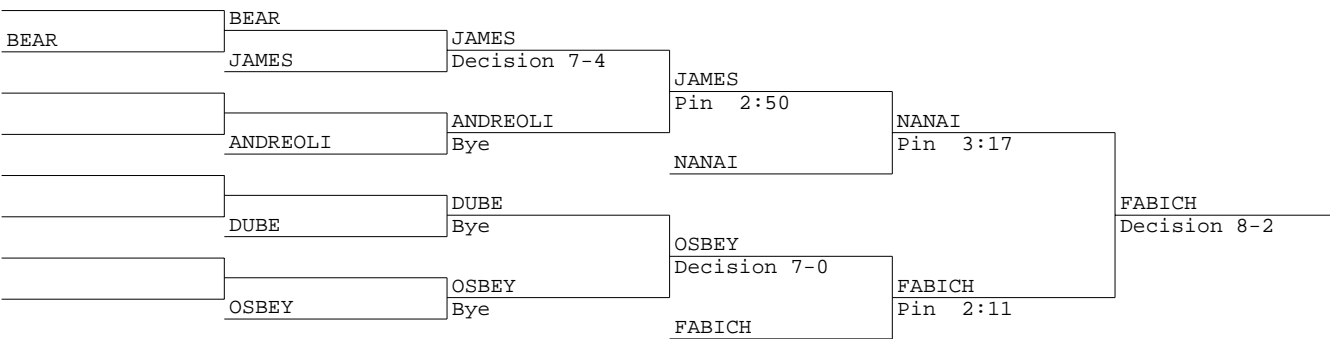

FIELDS
 Pin 0:46
 FIELDS
 Decision 15-0
 TAPIA
 Pin 1:16
 SUNG
 Pin 2:53
 ORTIZ
 Decision 4-2

FIELDS
 Decision 3-2

SOBRAN
 GUIMARES
 Pin 4:45
 FENNES
 FENNES
 Pin 3:46
 LASANE
 REILLY
 Pin 2:34
 CORLISS
 CORLISS
 Decision 22-9
 LARKIN
 ESTEVEZ
 Pin 2:49
 EISS
 ESTEVEZ
 Pin 1:15
 STANBACK
 BELDEGA
 Decision 4-3
 NAJARRO
 NAJARRO
 Pin 2:52

FENNES
 FENNES
 Decision 9-4
 TAPIA
 FENNES
 Decision 6-3
 NAJARRO
 Decision 5-1
 SUNG
 Pin 0:54
 SUNG

SUNG
 Default

TAPIA
 TAPIA
 NAJARRO
 Default

CORTEZ
VITRIT

WASSINK
HENDRICK

JAMES
OSBEY
Decision 4-2

- 1 JOANNE ORTIZ-NEW MILFORD
- 32
- 17
- 16
- 9
- 24
- 25
- 8
- 5 SAM ESPINAL-DANBURY B
- 28
- 21
- 12
- 13
- 20
- 29
- 4 WILL FOX-GREENWICH
- 3 MITCHELL LEBLANC-EAST HAMPTON
- 30
- 19
- 14
- 11
- 22
- 27
- 6 BRENDAN LEUNG-STAMFORD
- 7
- 26
- 23
- 10
- 15
- 18
- 31
- 2 KEVIN PINA-DANBURY

ESPINAL
FOX

ESPINAL
Default