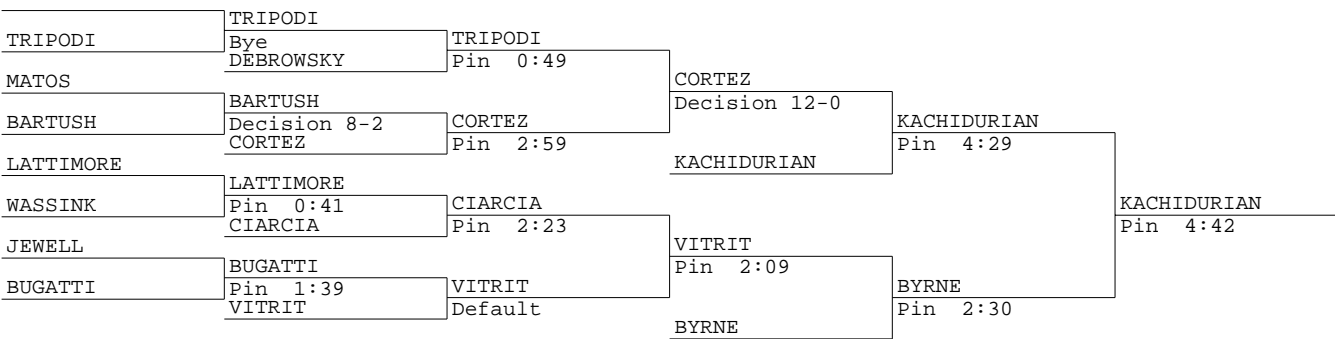

FIELDS
 Pin 0:46
 FIELDS
 Decision 15-0
 TAPIA
 Pin 1:16
 SUNG
 Pin 2:53
 ORTIZ
 Decision 4-2

FIELDS
 Decision 3-2

SOBRAN
 GUIMARES
 Pin 4:45
 FENNES
 FENNES
 Pin 3:46
 LASANE
 REILLY
 Pin 2:34
 CORLISS
 CORLISS
 Decision 22-9
 LARKIN
 ESTEVEZ
 Pin 2:49
 EISS
 ESTEVEZ
 Pin 1:15
 STANBACK
 BELDEGA
 Decision 4-3
 NAJARRO
 NAJARRO
 Pin 2:52

FENNES
 FENNES
 Decision 9-4
 TAPIA
 FENNES
 Decision 6-3
 NAJARRO
 Decision 5-1
 SUNG
 Pin 0:54
 SUNG

SUNG
 Default

TAPIA
 TAPIA
 NAJARRO
 Default

CORTEZ
VITRIT

WASSINK
HENDRICK

JAMES
OSBEY
Decision 4-2

- 1 JOANNE ORTIZ-NEW MILFORD
- 32
- 17
- 16
- 9
- 24
- 25
- 8
- 5 SAM ESPINAL-DANBURY B
- 28
- 21
- 12
- 13
- 20
- 29
- 4 WILL FOX-GREENWICH
- 3 MITCHELL LEBLANC-EAST HAMPTON
- 30
- 19
- 14
- 11
- 22
- 27
- 6 BRENDAN LEUNG-STAMFORD
- 7
- 26
- 23
- 10
- 15
- 18
- 31
- 2 KEVIN PINA-DANBURY