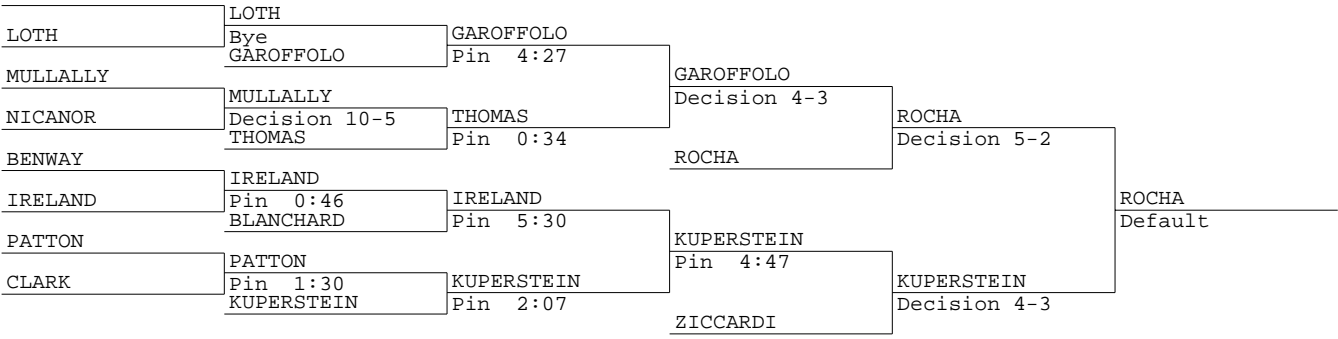

FIELDS
 Pin 0:46
 FIELDS
 Decision 15-0
 TAPIA
 Pin 1:16
 SUNG
 Pin 2:53
 ORTIZ
 Decision 4-2

FIELDS
 Decision 3-2

SOBRAN
 GUIMARES
 Pin 4:45
 FENNES
 FENNES
 Pin 3:46
 LASANE
 REILLY
 Pin 2:34
 CORLISS
 CORLISS
 Decision 22-9
 LARKIN
 ESTEVEZ
 Pin 2:49
 EISS
 ESTEVEZ
 Pin 1:15
 STANBACK
 BELDEGA
 Decision 4-3
 NAJARRO
 NAJARRO
 Pin 2:52

FENNES
 FENNES
 Decision 9-4
 TAPIA
 FENNES
 Decision 6-3
 NAJARRO
 Decision 5-1
 SUNG
 Pin 0:54
 SUNG

SUNG
 Default

TAPIA
 TAPIA
 NAJARRO
 Default

CORTEZ
VITRIT

WASSINK
HENDRICK

JAMES
OSBEY
Decision 4-2

- 1 JOANNE ORTIZ-NEW MILFORD
- 32
- 17
- 16
- 9
- 24
- 25
- 8
- 5 SAM ESPINAL-DANBURY B
- 28
- 21
- 12
- 13
- 20
- 29
- 4 WILL FOX-GREENWICH
- 3 MITCHELL LEBLANC-EAST HAMPTON
- 30
- 19
- 14
- 11
- 22
- 27
- 6 BRENDAN LEUNG-STAMFORD
- 7
- 26
- 23
- 10
- 15
- 18
- 31
- 2 KEVIN PINA-DANBURY

ESPINAL
FOX

ESPINAL
Default