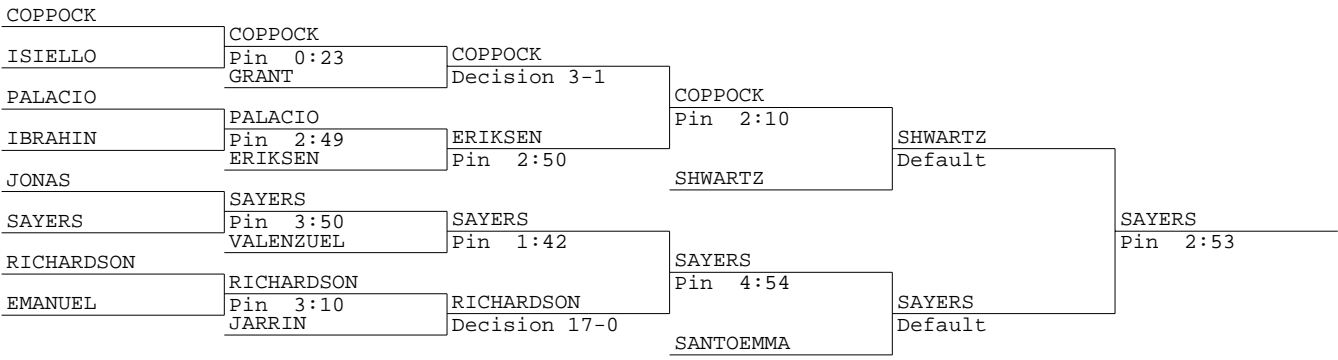

FIELDS
 Pin 0:46
 FIELDS
 Decision 15-0
 TAPIA
 Pin 1:16
 SUNG
 Pin 2:53
 ORTIZ
 Decision 4-2

FIELDS
 Decision 3-2

SOBRAN
 GUIMARES
 Pin 4:45
 FENNES
 FENNES
 Pin 3:46
 LASANE
 REILLY
 Pin 2:34
 CORLISS
 CORLISS
 Decision 22-9
 LARKIN
 ESTEVEZ
 Pin 2:49
 EISS
 ESTEVEZ
 Pin 1:15
 STANBACK
 BELDEGA
 Decision 4-3
 NAJARRO
 NAJARRO
 Pin 2:52

FENNES
 FENNES
 Decision 9-4
 TAPIA
 FENNES
 Decision 6-3
 NAJARRO
 Decision 5-1
 SUNG
 Pin 0:54
 SUNG

SUNG
 Default

TAPIA
 TAPIA
 NAJARRO
 Default

CORTEZ
VITRIT

WASSINK
HENDRICK

JAMES
OSBEY
Decision 4-2

- 1 JOANNE ORTIZ-NEW MILFORD
- 32
- 17
- 16
- 9
- 24
- 25
- 8
- 5 SAM ESPINAL-DANBURY B
- 28
- 21
- 12
- 13
- 20
- 29
- 4 WILL FOX-GREENWICH
- 3 MITCHELL LEBLANC-EAST HAMPTON
- 30
- 19
- 14
- 11
- 22
- 27
- 6 BRENDAN LEUNG-STAMFORD
- 7
- 26
- 23
- 10
- 15
- 18
- 31
- 2 KEVIN PINA-DANBURY

ESPINAL
FOX

ESPINAL
Default