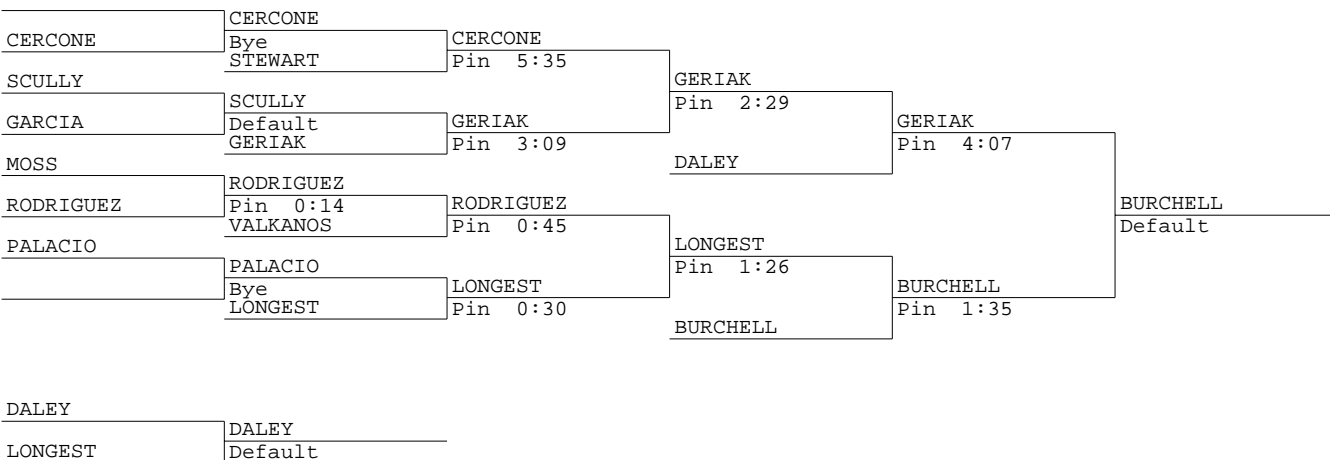

FIELDS
 Pin 0:46
 FIELDS
 Decision 15-0
 TAPIA
 Pin 1:16
 SUNG
 Pin 2:53
 ORTIZ
 Decision 4-2

FIELDS
 Decision 3-2

SOBRAN
 GUIMARES
 Pin 4:45
 FENNES
 FENNES
 Pin 3:46
 LASANE
 REILLY
 Pin 2:34
 CORLISS
 CORLISS
 Decision 22-9
 LARKIN
 ESTEVEZ
 Pin 2:49
 EISS
 ESTEVEZ
 Pin 1:15
 STANBACK
 BELDEGA
 Decision 4-3
 NAJARRO
 NAJARRO
 Pin 2:52

FENNES
 FENNES
 Decision 9-4
 TAPIA
 FENNES
 Decision 6-3
 NAJARRO
 Decision 5-1
 SUNG
 Pin 0:54
 SUNG

SUNG
 Default

TAPIA
 TAPIA
 NAJARRO
 Default

CORTEZ
VITRIT

WASSINK
HENDRICK

JAMES
OSBEY
Decision 4-2

- 1 JOANNE ORTIZ-NEW MILFORD
- 32
- 17
- 16
- 9
- 24
- 25
- 8
- 5 SAM ESPINAL-DANBURY B
- 28
- 21
- 12
- 13
- 20
- 29
- 4 WILL FOX-GREENWICH
- 3 MITCHELL LEBLANC-EAST HAMPTON
- 30
- 19
- 14
- 11
- 22
- 27
- 6 BRENDAN LEUNG-STAMFORD
- 7
- 26
- 23
- 10
- 15
- 18
- 31
- 2 KEVIN PINA-DANBURY

ESPINAL
FOX

ESPINAL
Default