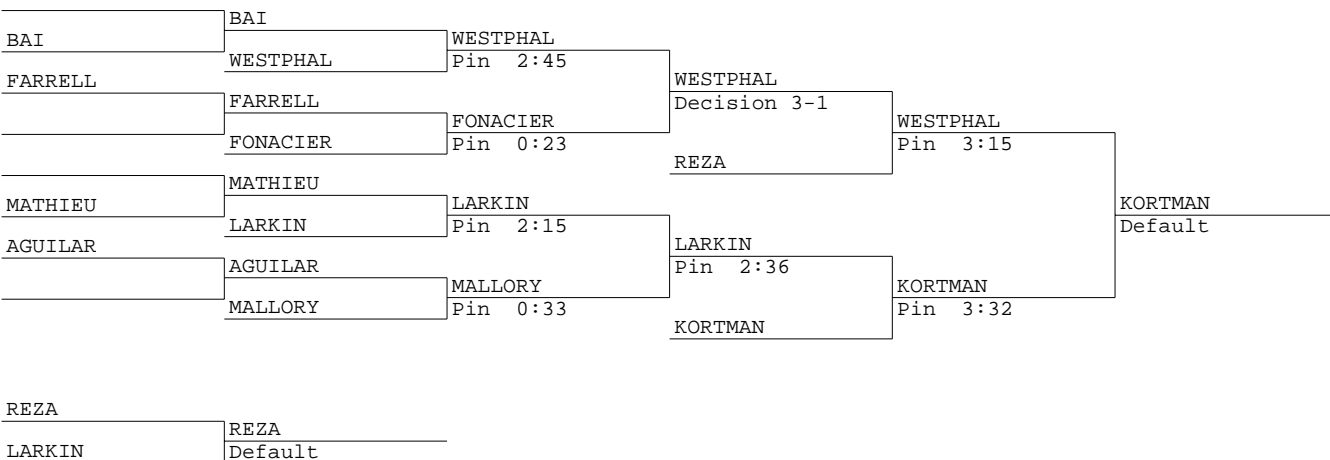

FIELDS
 Pin 0:46
 FIELDS
 Decision 15-0
 TAPIA
 Pin 1:16
 SUNG
 Pin 2:53
 ORTIZ
 Decision 4-2

FIELDS
 Decision 3-2

SOBRAN
 GUIMARES
 Pin 4:45
 FENNES
 FENNES
 Pin 3:46
 LASANE
 REILLY
 Pin 2:34
 CORLISS
 CORLISS
 Decision 22-9
 LARKIN
 ESTEVEZ
 Pin 2:49
 EISS
 ESTEVEZ
 Pin 1:15
 STANBACK
 BELDEGA
 Decision 4-3
 NAJARRO
 NAJARRO
 Pin 2:52

FENNES
 FENNES
 Decision 9-4
 TAPIA
 FENNES
 Decision 6-3
 NAJARRO
 Decision 5-1
 SUNG
 Pin 0:54
 SUNG

SUNG
 Default

TAPIA
 TAPIA
 NAJARRO
 Default

CORTEZ
VITRIT

WASSINK
HENDRICK

JAMES
OSBEY
Decision 4-2

- 1 JOANNE ORTIZ-NEW MILFORD
- 32
- 17
- 16
- 9
- 24
- 25
- 8
- 5 SAM ESPINAL-DANBURY B
- 28
- 21
- 12
- 13
- 20
- 29
- 4 WILL FOX-GREENWICH
- 3 MITCHELL LEBLANC-EAST HAMPTON
- 30
- 19
- 14
- 11
- 22
- 27
- 6 BRENDAN LEUNG-STAMFORD
- 7
- 26
- 23
- 10
- 15
- 18
- 31
- 2 KEVIN PINA-DANBURY

ESPINAL
FOX

ESPINAL
Default