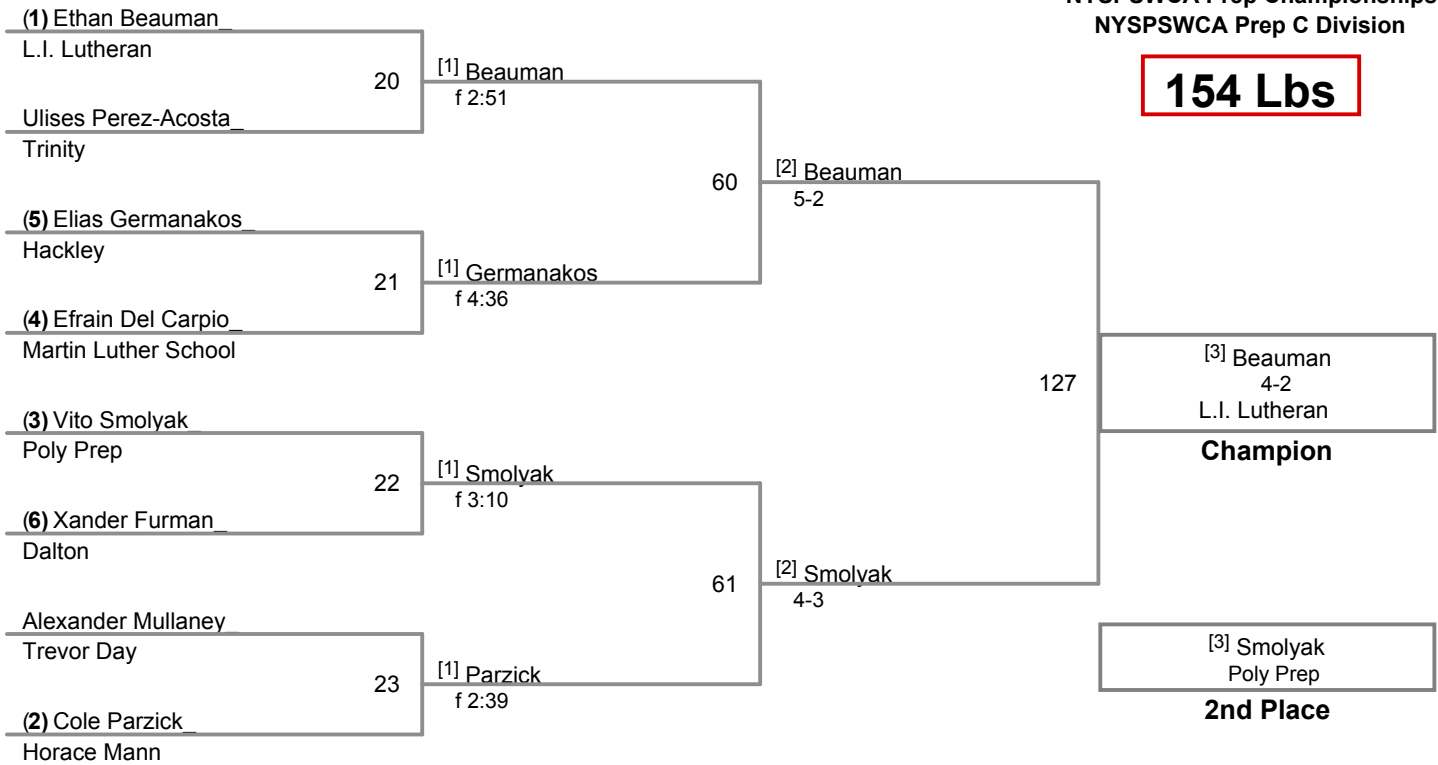

NYSPSWCA Prep Championships
NYSPSWCA Prep C Division

154 Lbs