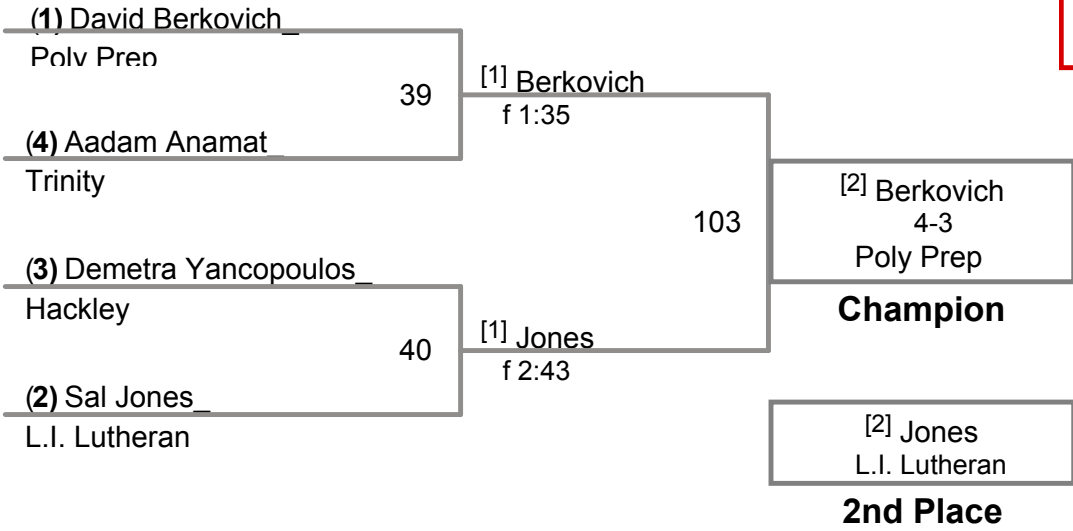

NYSPSWCA PREP CHAMPIONSHIPS

Plc	Points	Team
1	228.5	Poly Prep
2	170.5	L.I. Lutheran
3	164	Horace Mann
4	163	Hackley
5	126	Dalton
6	101	Rye Country Day
7	74	Trinity
8	56	Martin Luther School
9	33	Lexington
10	23	Collegiate
11	20	Saint Demetrios
12	16	Trevor Day

Most Outstanding Wrestler:
134lb Mike Berkowitz (LIL)

Champion of Champions
287lb Stanley Kaminsky (PP)

Most Pins / Least Time
147lb Lenny Merkin (PP) 3 pins / 2:33

NYSPSWCA Prep Championships
NYSPSWCA Prep C Division

101 Lbs