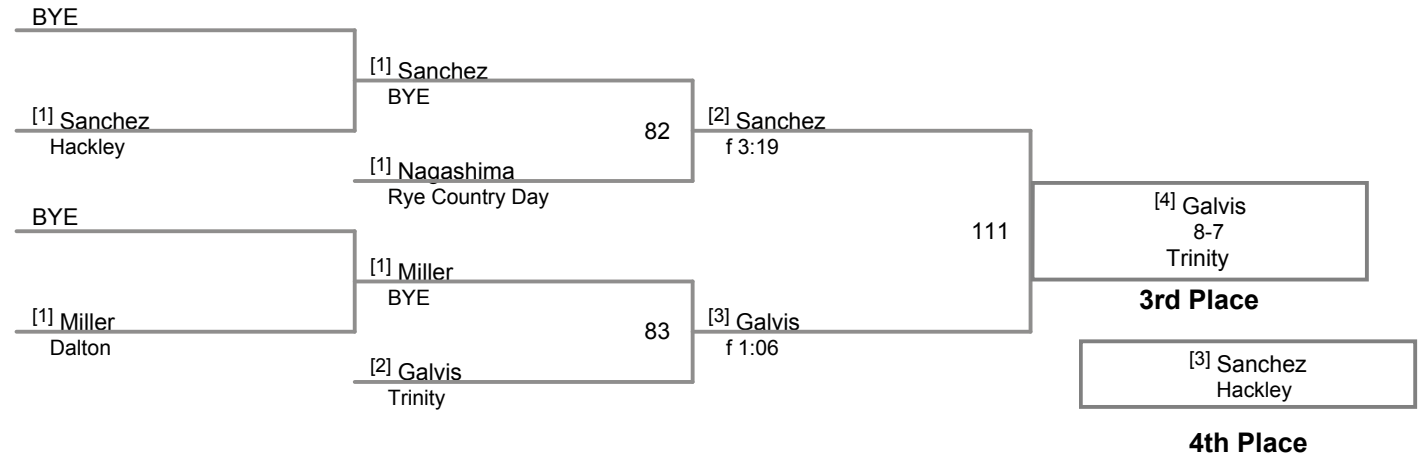

**101 Lbs**

NYSPSWCA Prep Championships  
 NYSPSWCA Prep C Division

**108 Lbs**

NYSPSWCA Prep Championships  
 NYSPSWCA Prep C Division

**115 Lbs**

NYSPSWCA Prep Championships  
 NYSPSWCA Prep C Division

**122 Lbs**