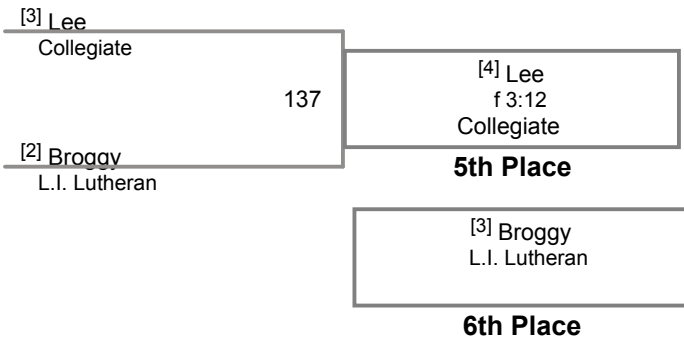

NYSPSWCA Prep Championships
NYSPSWCA Prep C Division

197 Lbs