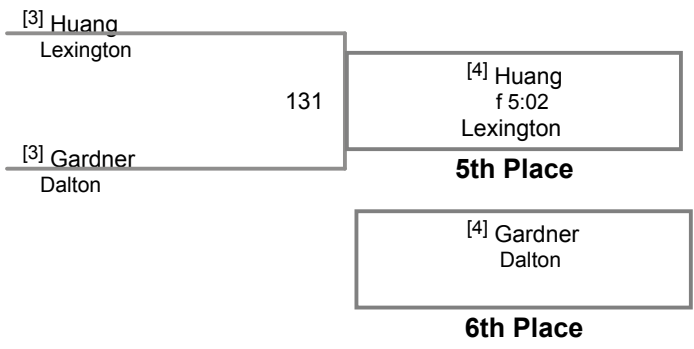

**147 Lbs**

NYSPSWCA Prep Championships  
 NYSPSWCA Prep C Division

**154 Lbs**

NYSPSWCA Prep Championships  
 NYSPSWCA Prep C Division

**162 Lbs**

NYSPSWCA Prep Championships  
 NYSPSWCA Prep C Division

**172 Lbs**