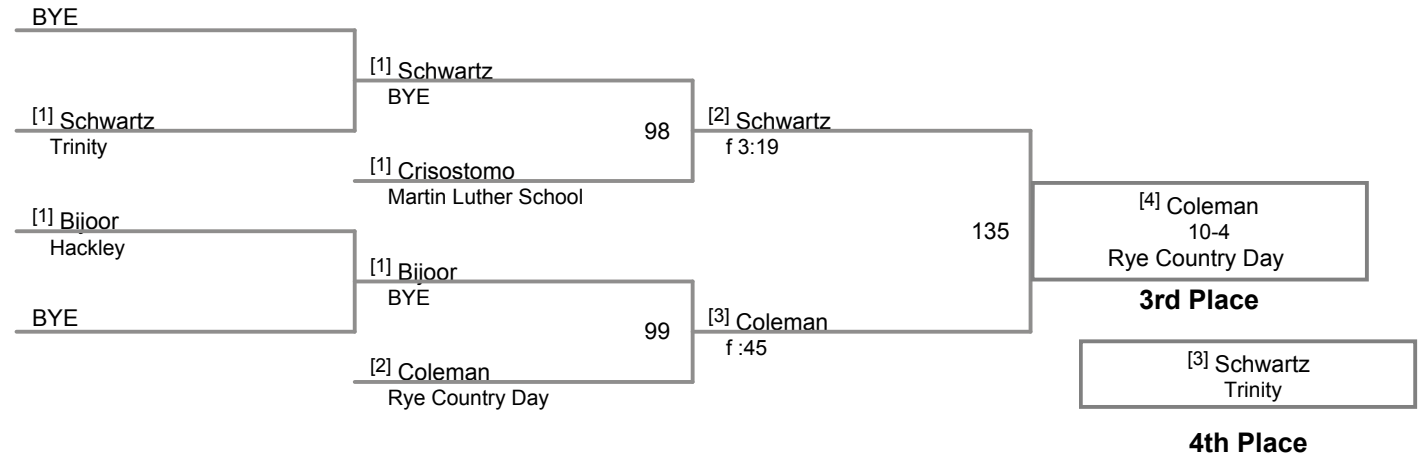

NYSPSWCA Prep Championships
NYSPSWCA Prep C Division

184 Lbs