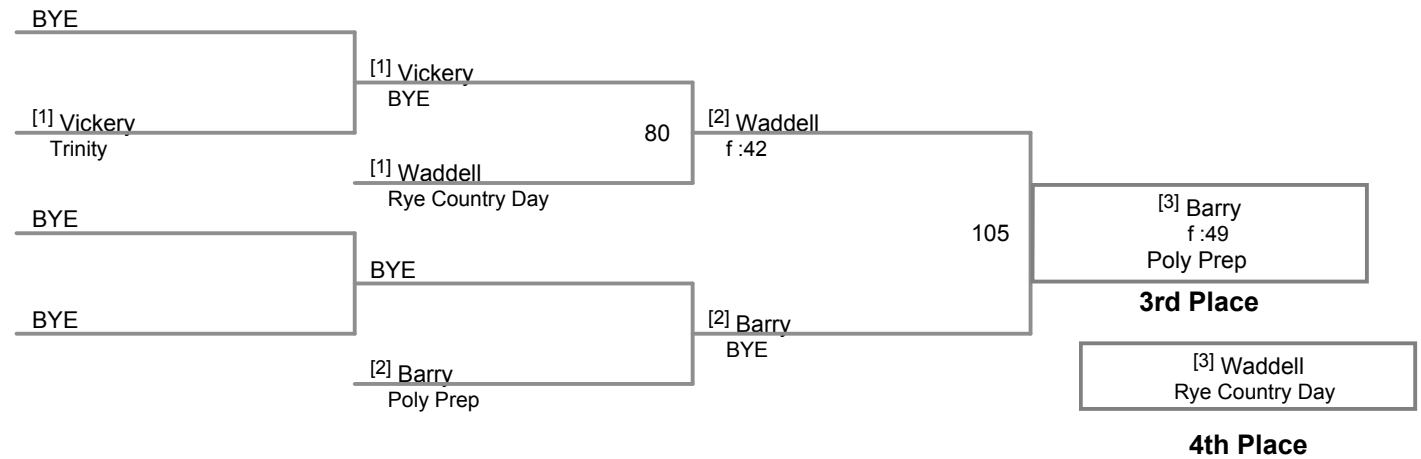

NYSPSWCA Prep Championships
NYSPSWCA Prep C Division

108 Lbs