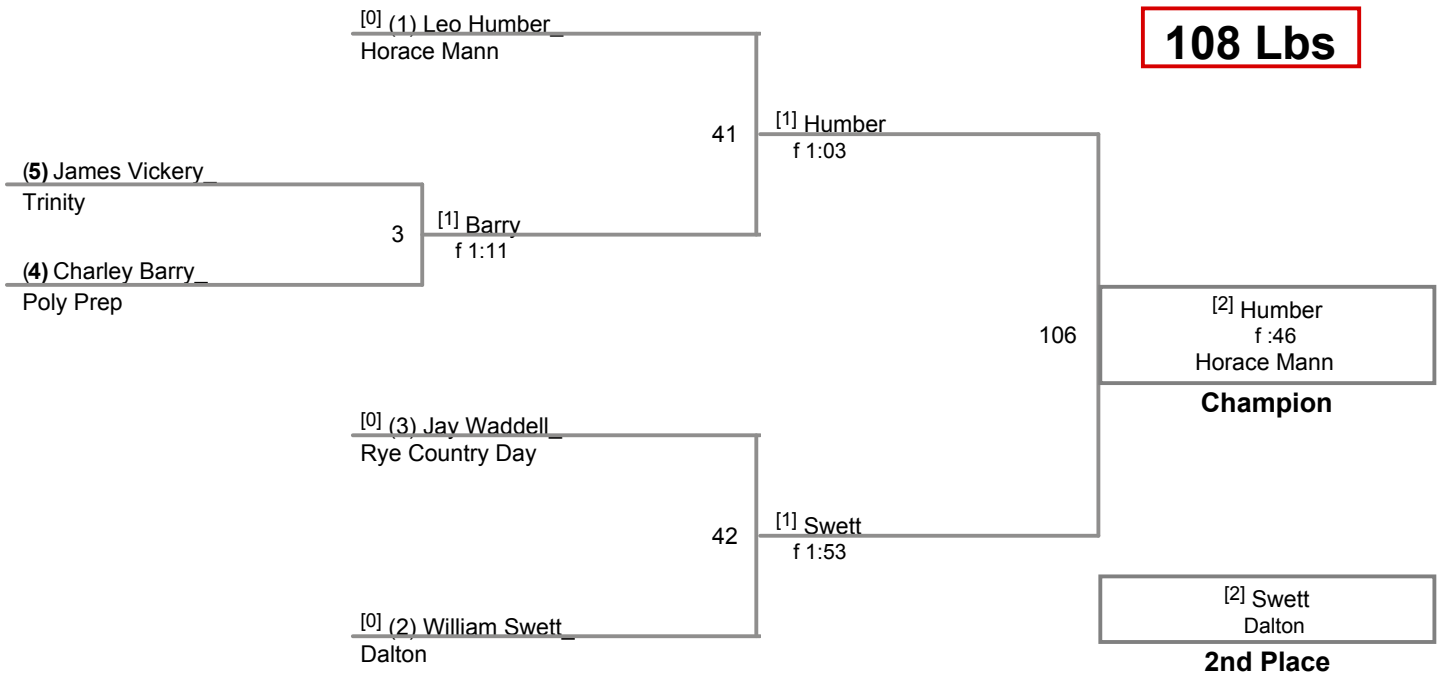

NYSPSWCA Prep Championships
NYSPSWCA Prep C Division

108 Lbs