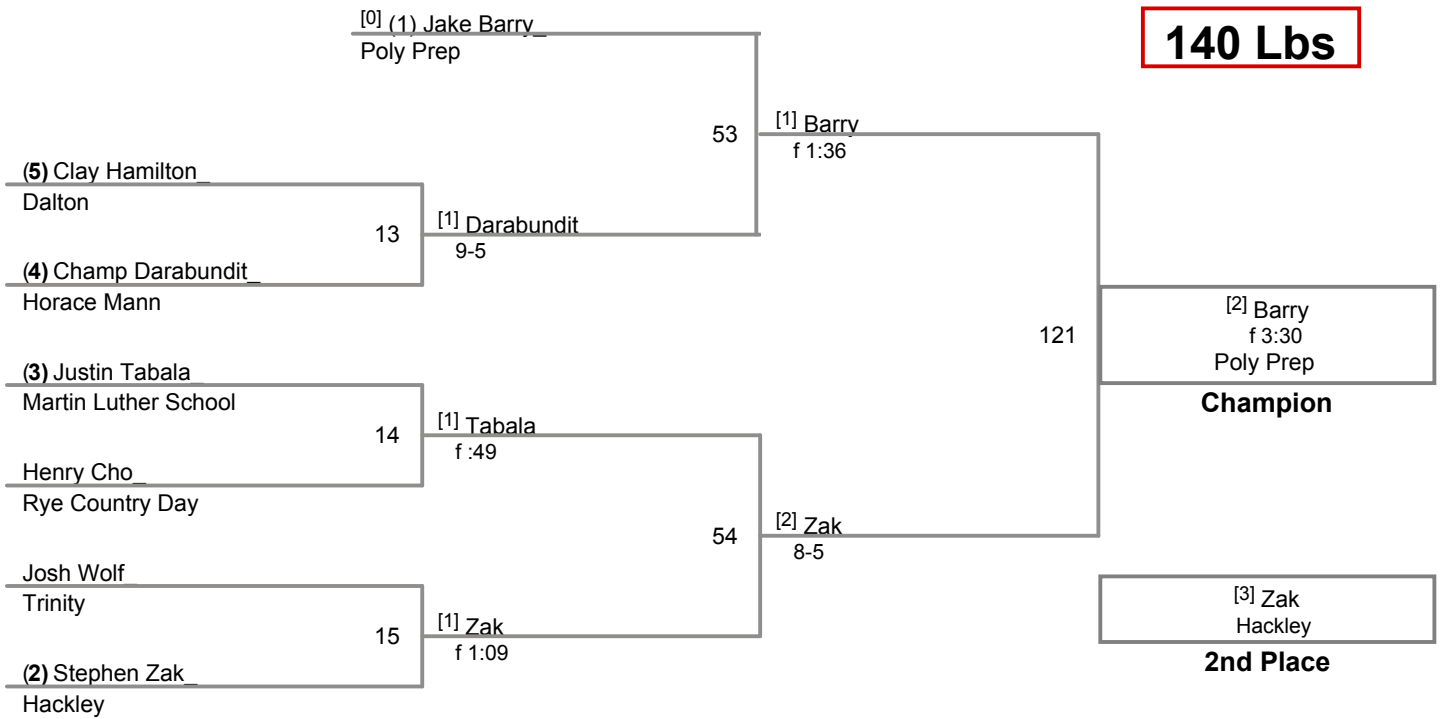

NYSPSWCA Prep Championships  
 NYSPSWCA Prep C Division

**128 Lbs**

NYSPSWCA Prep Championships  
 NYSPSWCA Prep C Division

**134 Lbs**

NYSPSWCA Prep Championships  
 NYSPSWCA Prep C Division

**140 Lbs**

NYSPSWCA Prep Championships  
 NYSPSWCA Prep C Division