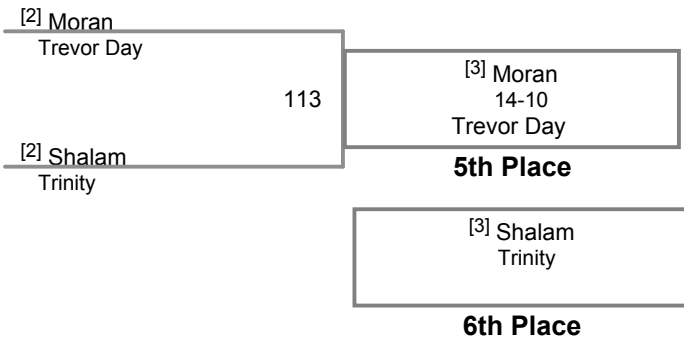

NYSPSWCA Prep Championships
NYSPSWCA Prep C Division

128 Lbs