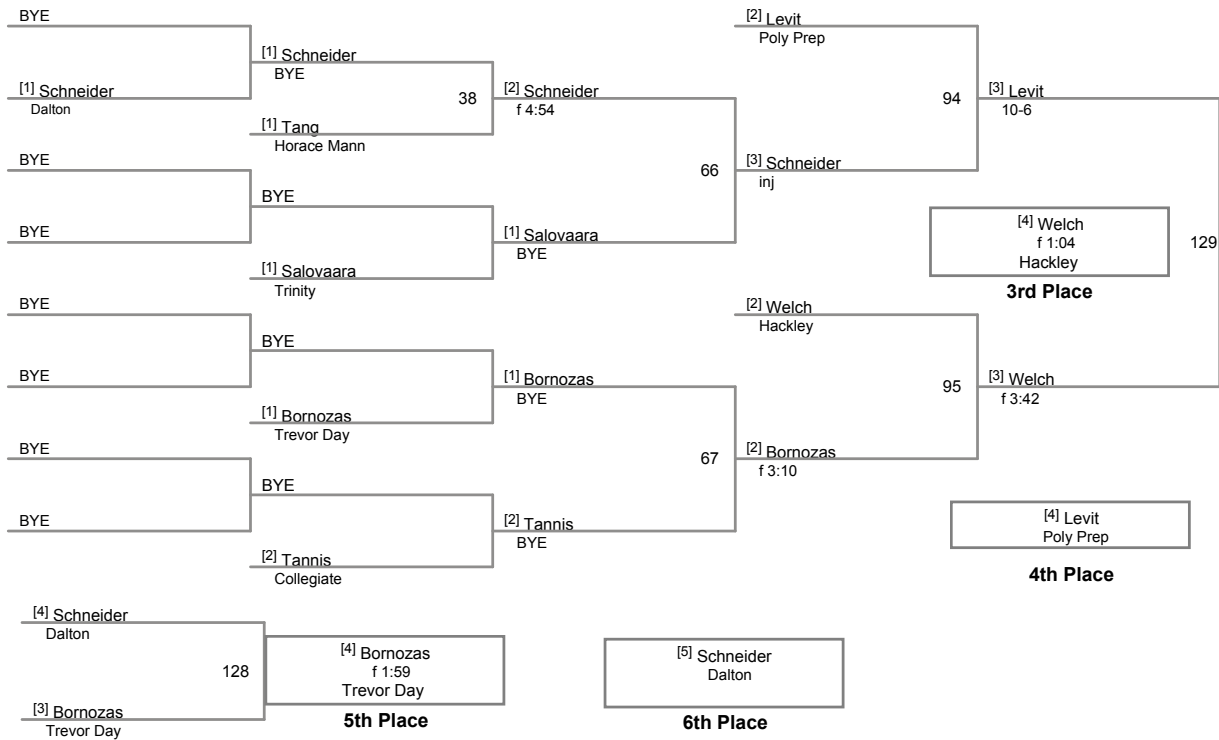

**147 Lbs**

NYSPSWCA Prep Championships  
 NYSPSWCA Prep C Division

**154 Lbs**

NYSPSWCA Prep Championships  
 NYSPSWCA Prep C Division

**162 Lbs**

NYSPSWCA Prep Championships  
 NYSPSWCA Prep C Division

**172 Lbs**