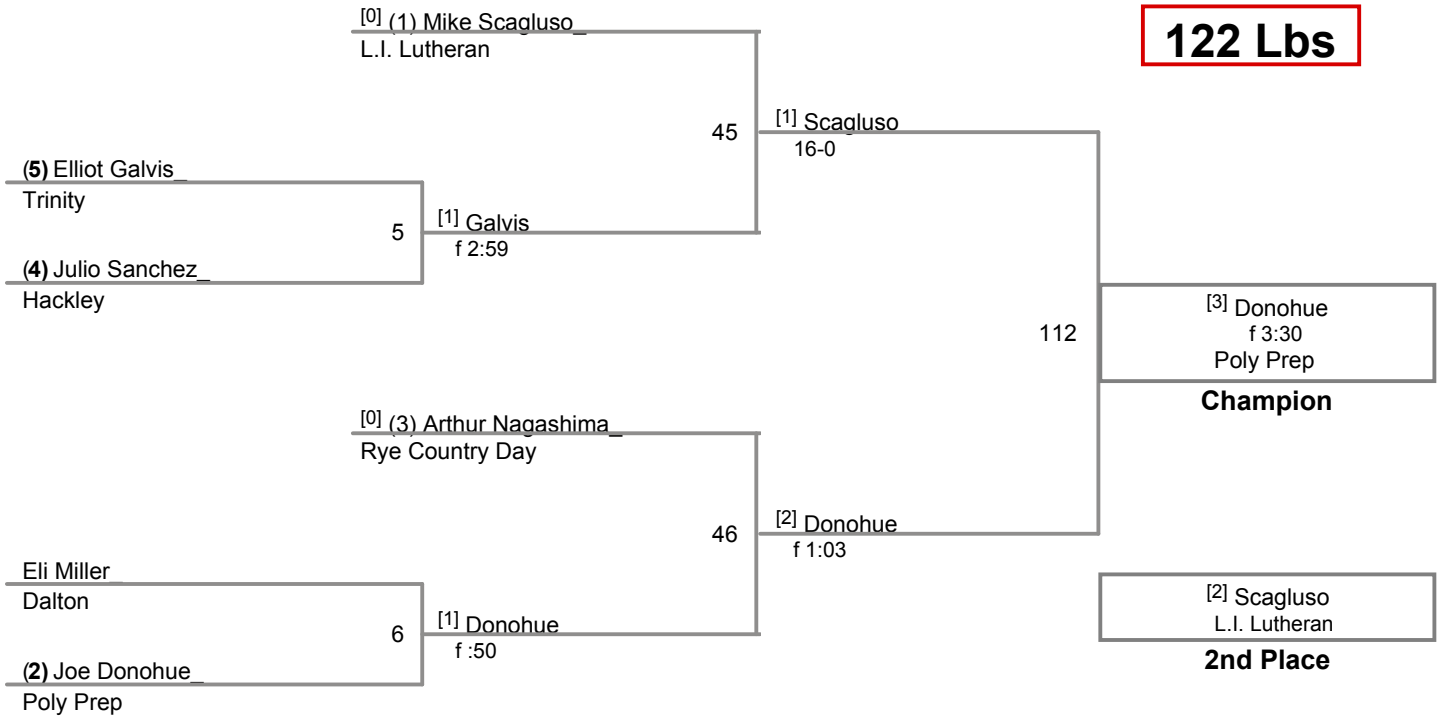

**101 Lbs**

NYSPSWCA Prep Championships  
 NYSPSWCA Prep C Division

**108 Lbs**

NYSPSWCA Prep Championships  
 NYSPSWCA Prep C Division

**115 Lbs**

NYSPSWCA Prep Championships  
 NYSPSWCA Prep C Division

**122 Lbs**