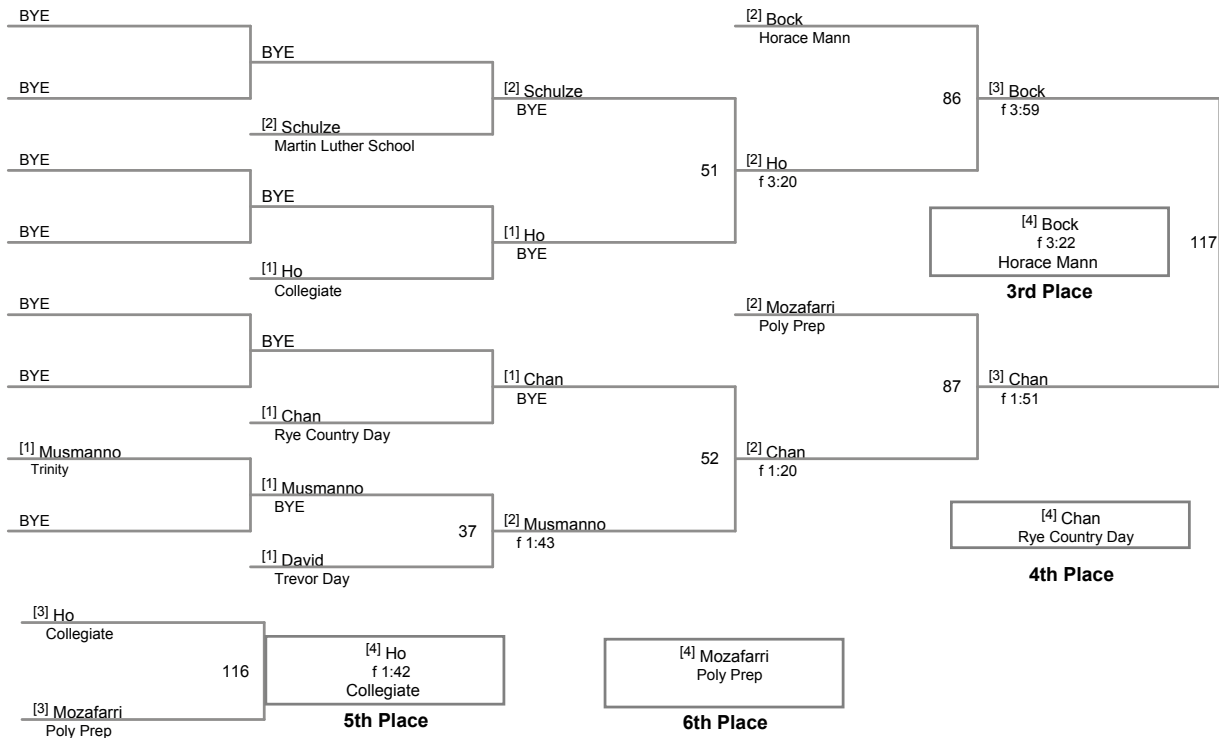

NYSPSWCA Prep Championships
NYSPSWCA Prep C Division

134 Lbs