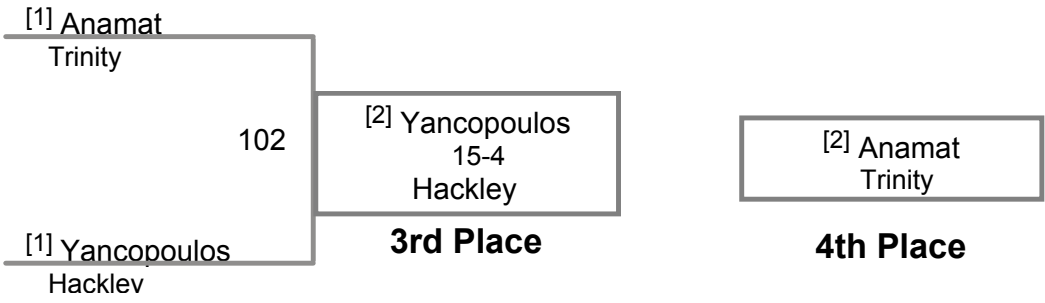

NYSPSWCA PREP CHAMPIONSHIPS

Plc	Points	Team
1	228.5	Poly Prep
2	170.5	L.I. Lutheran
3	164	Horace Mann
4	163	Hackley
5	126	Dalton
6	101	Rye Country Day
7	74	Trinity
8	56	Martin Luther School
9	33	Lexington
10	23	Collegiate
11	20	Saint Demetrios
12	16	Trevor Day

Most Outstanding Wrestler:
134lb Mike Berkowitz (LIL)

Champion of Champions
287lb Stanley Kaminsky (PP)

Most Pins / Least Time
147lb Lenny Merkin (PP) 3 pins / 2:33

NYSPSWCA Prep Championships
NYSPSWCA Prep C Division

101 Lbs