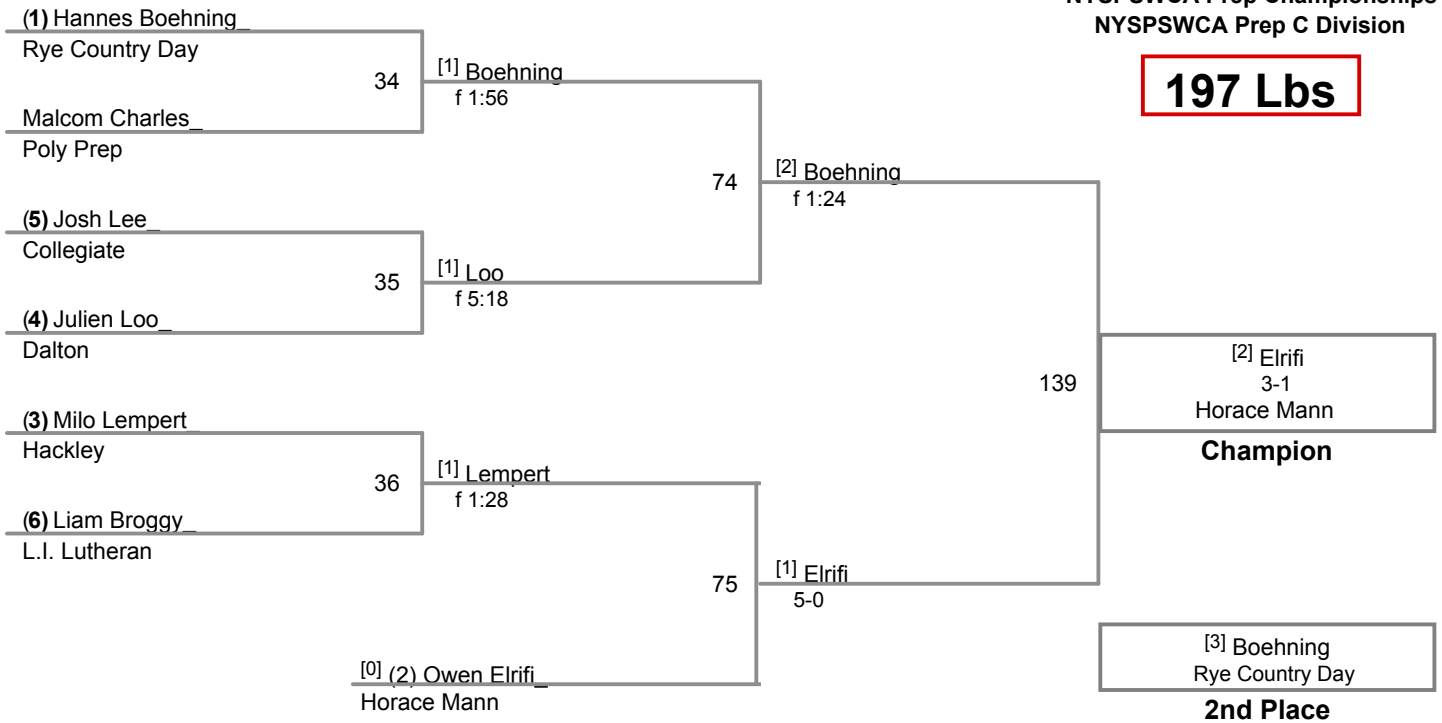

NYSPSWCA Prep Championships
NYSPSWCA Prep C Division

197 Lbs