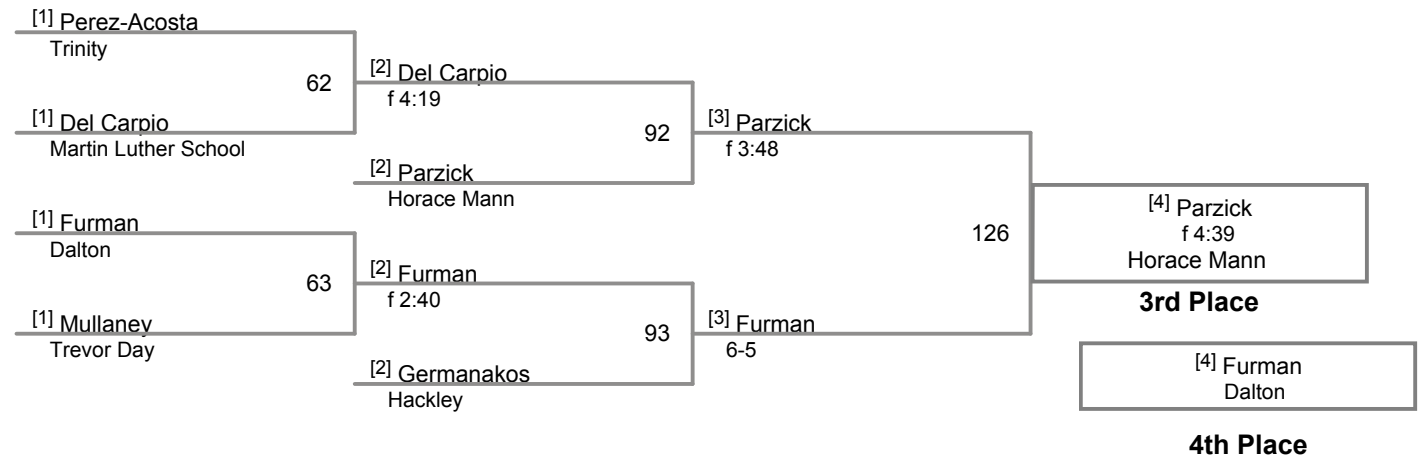

NYSPSWCA Prep Championships
NYSPSWCA Prep C Division

154 Lbs