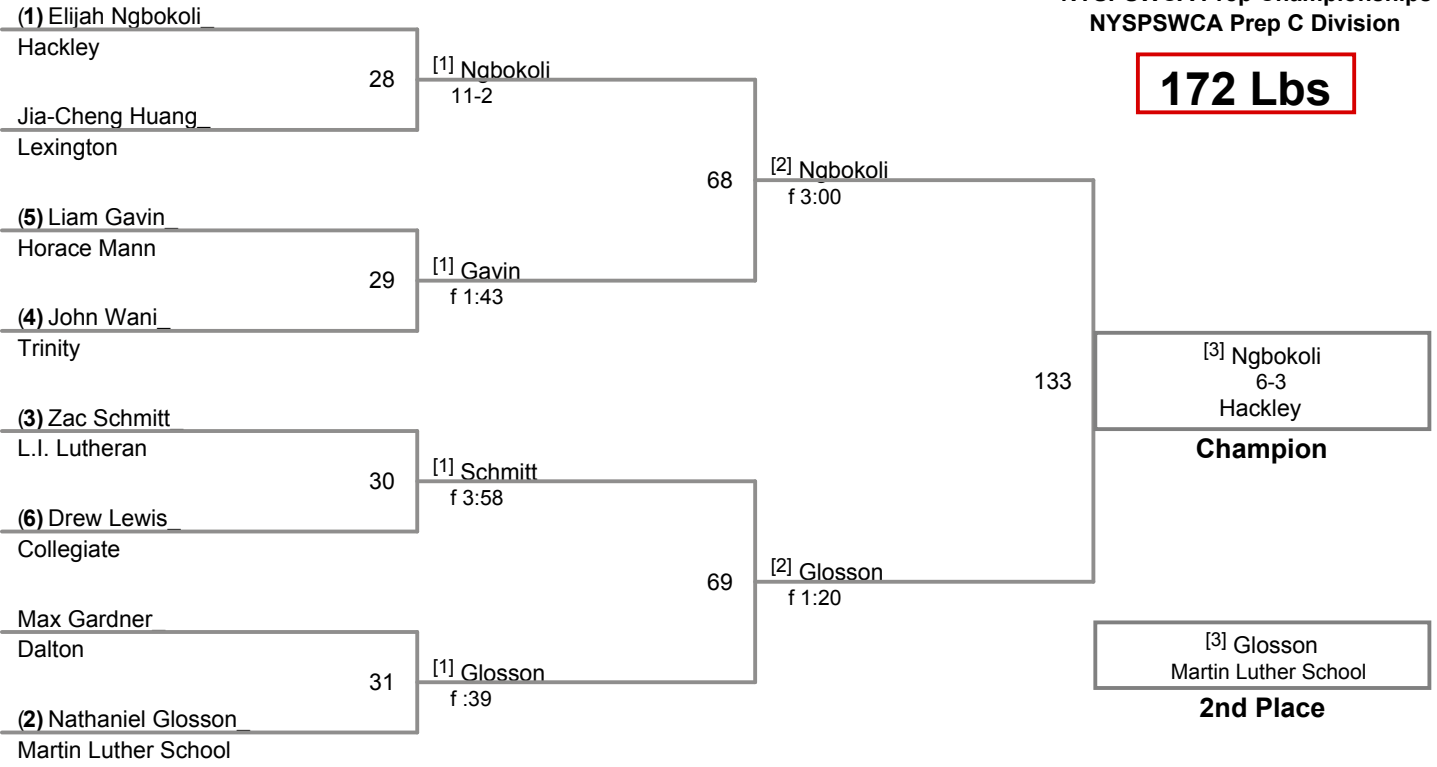

**147 Lbs**

NYSPSWCA Prep Championships  
 NYSPSWCA Prep C Division

**154 Lbs**

NYSPSWCA Prep Championships  
 NYSPSWCA Prep C Division

**162 Lbs**

NYSPSWCA Prep Championships  
 NYSPSWCA Prep C Division

**172 Lbs**