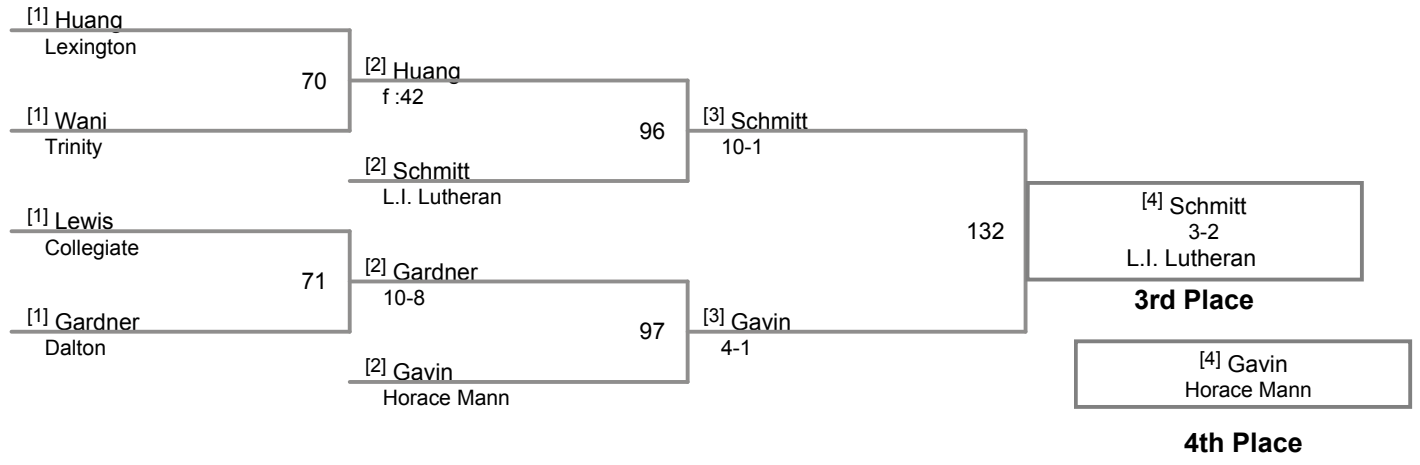

**147 Lbs**

NYSPSWCA Prep Championships  
 NYSPSWCA Prep C Division

**154 Lbs**

NYSPSWCA Prep Championships  
 NYSPSWCA Prep C Division

**162 Lbs**

NYSPSWCA Prep Championships  
 NYSPSWCA Prep C Division

**172 Lbs**