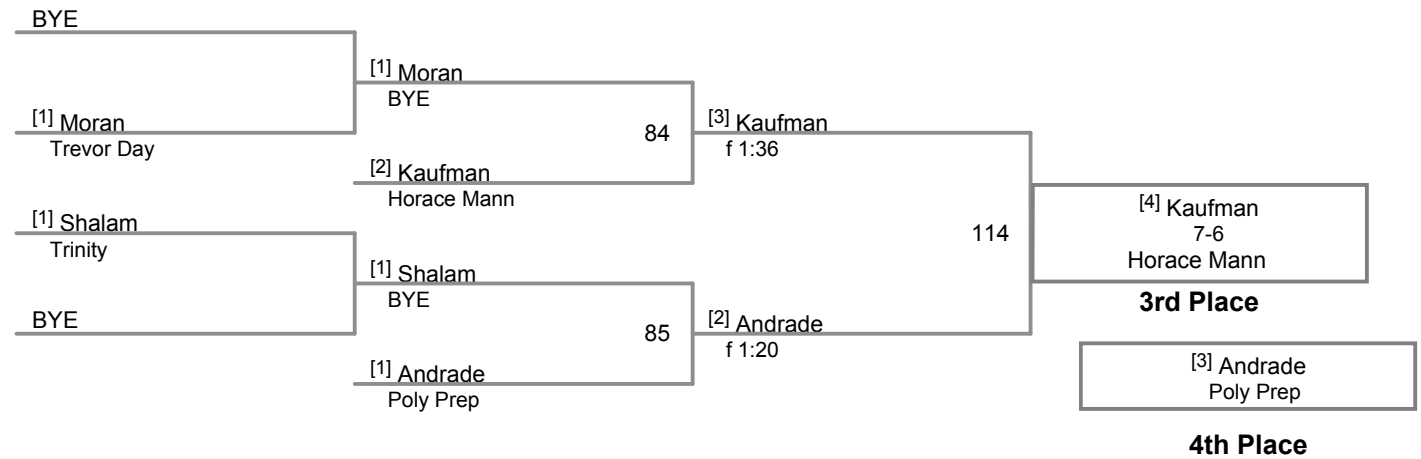

NYSPSWCA Prep Championships
NYSPSWCA Prep C Division

128 Lbs