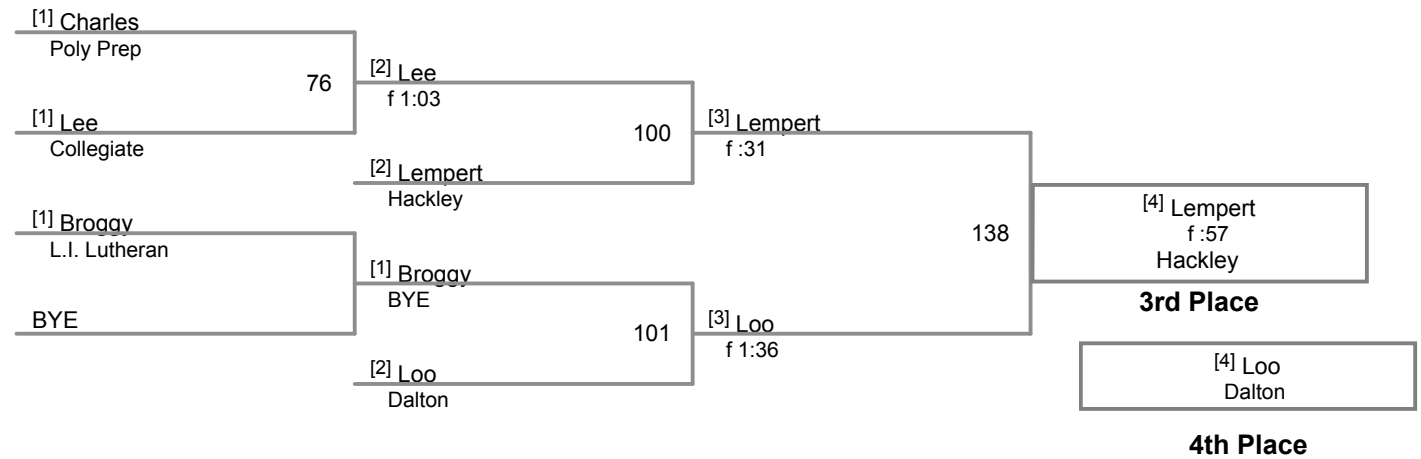

NYSPSWCA Prep Championships
NYSPSWCA Prep C Division

197 Lbs