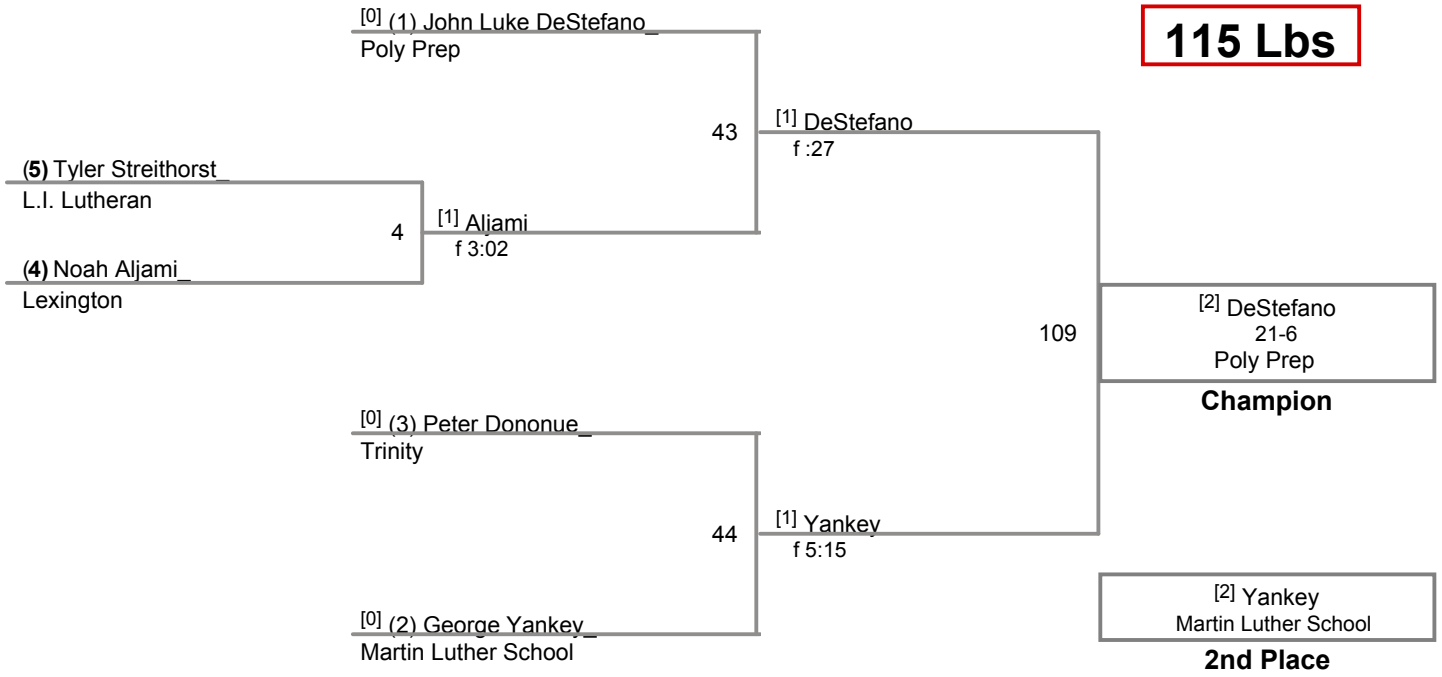

**101 Lbs**

NYSPSWCA Prep Championships  
 NYSPSWCA Prep C Division

**108 Lbs**

NYSPSWCA Prep Championships  
 NYSPSWCA Prep C Division

**115 Lbs**

NYSPSWCA Prep Championships  
 NYSPSWCA Prep C Division

**122 Lbs**