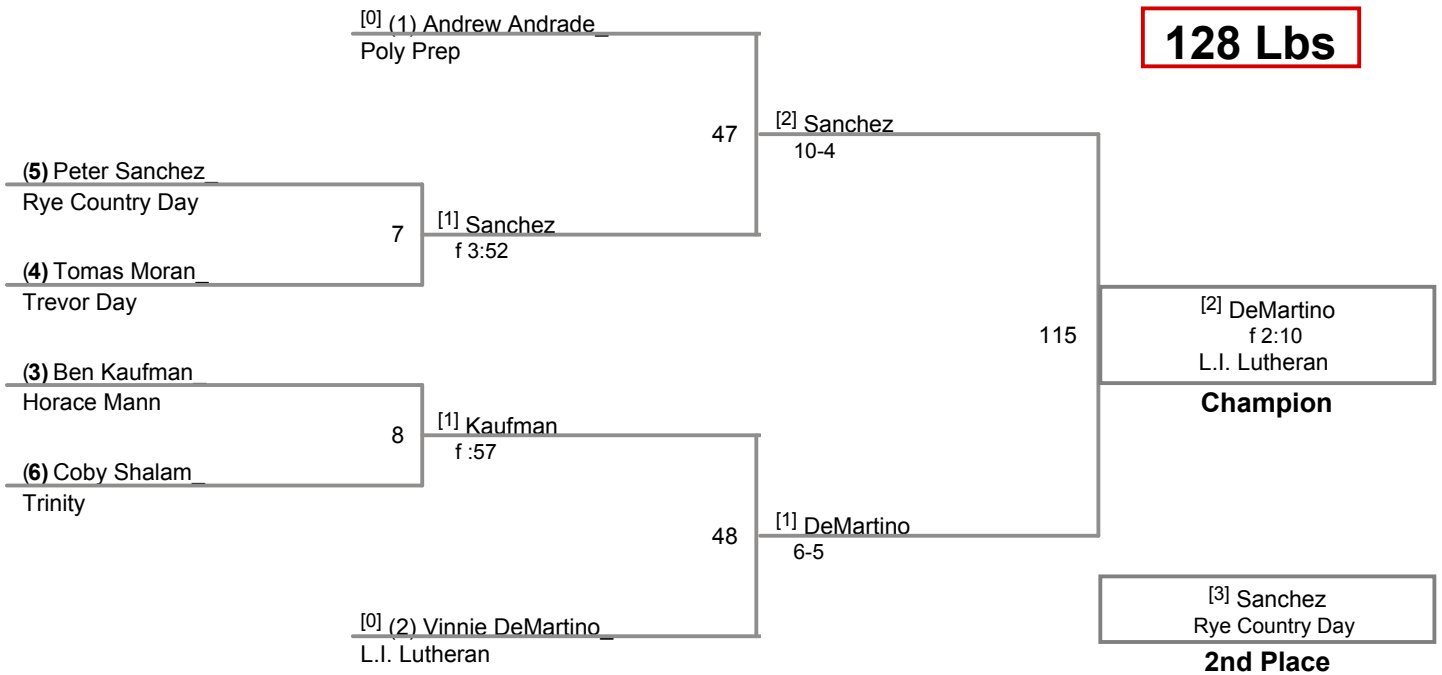

NYSPSWCA Prep Championships
NYSPSWCA Prep C Division

128 Lbs