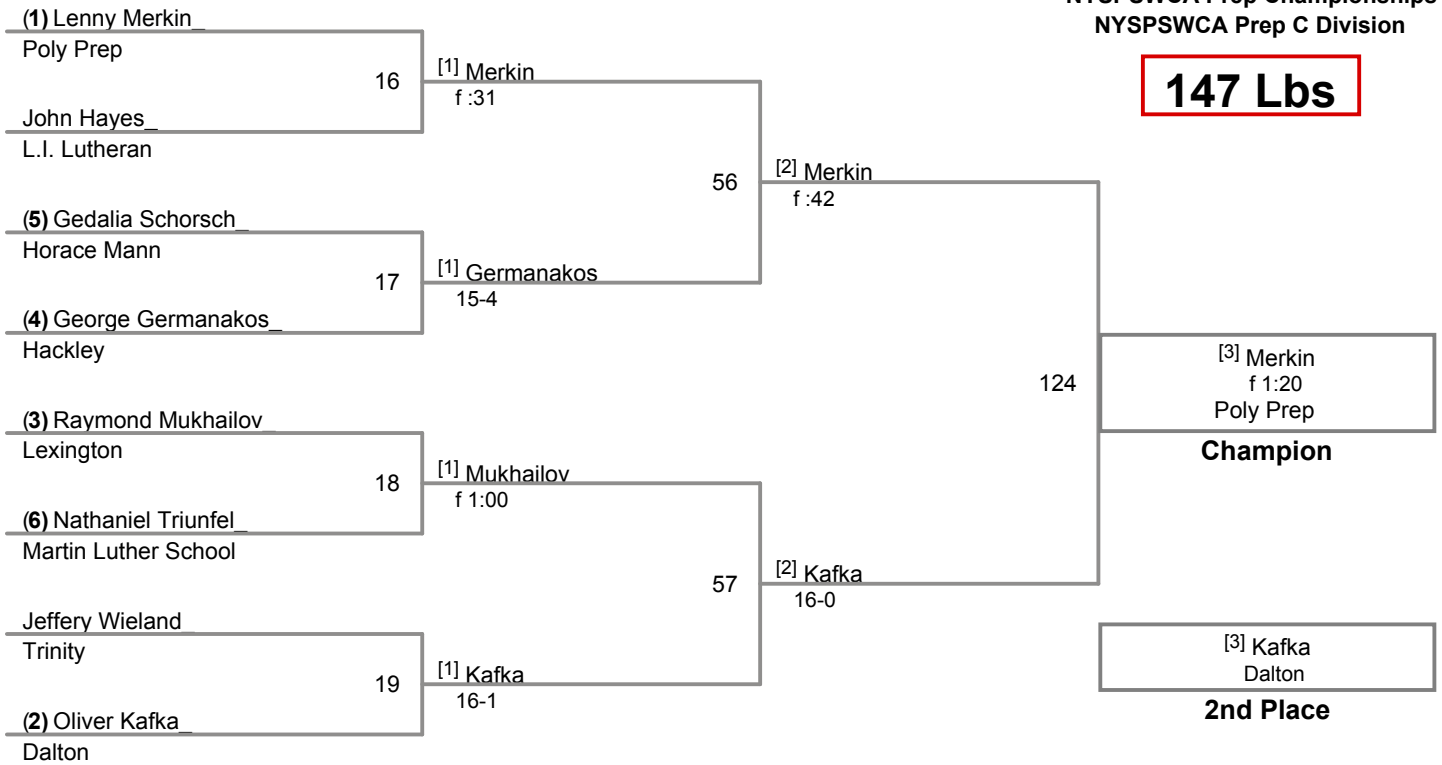

NYSPSWCA Prep Championships
NYSPSWCA Prep C Division

147 Lbs