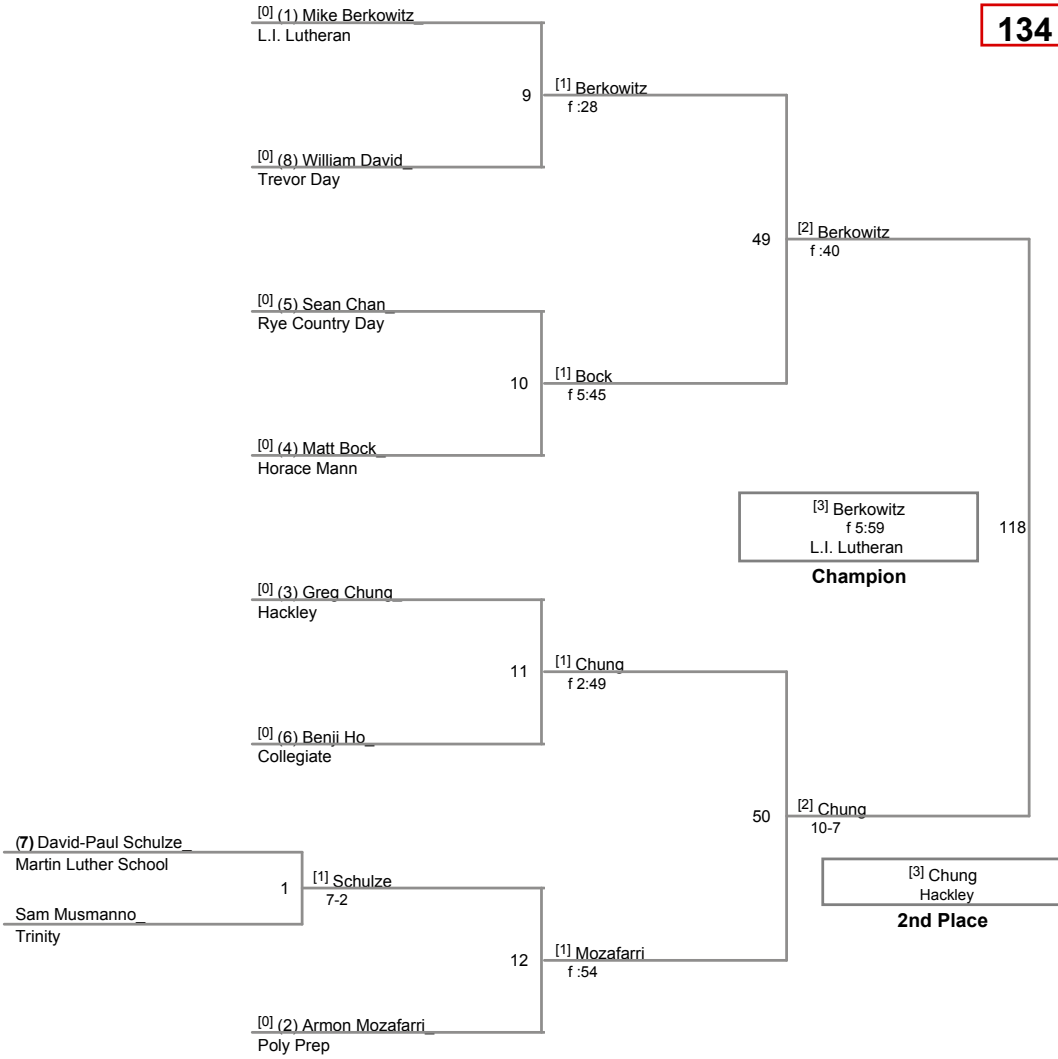

NYSPSWCA Prep Championships
NYSPSWCA Prep C Division

134 Lbs