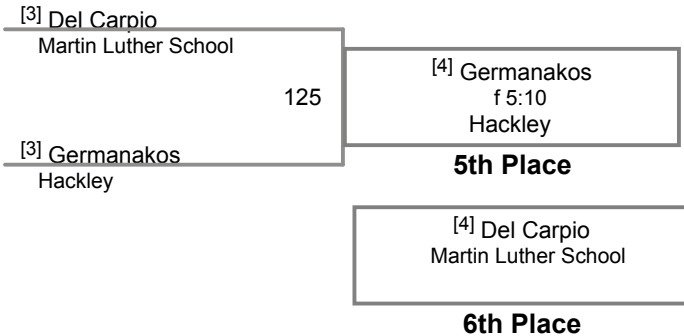

NYSPSWCA Prep Championships
NYSPSWCA Prep C Division

154 Lbs