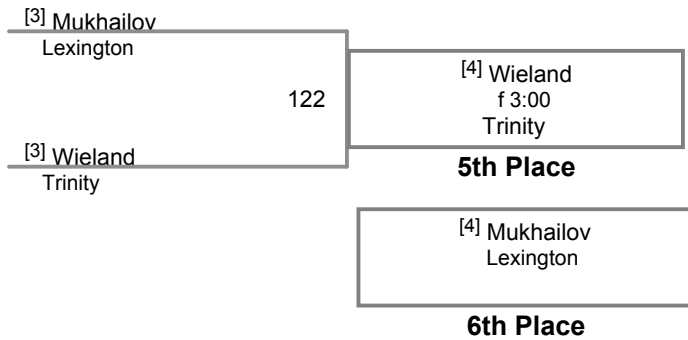

NYSPSWCA Prep Championships
NYSPSWCA Prep C Division

147 Lbs