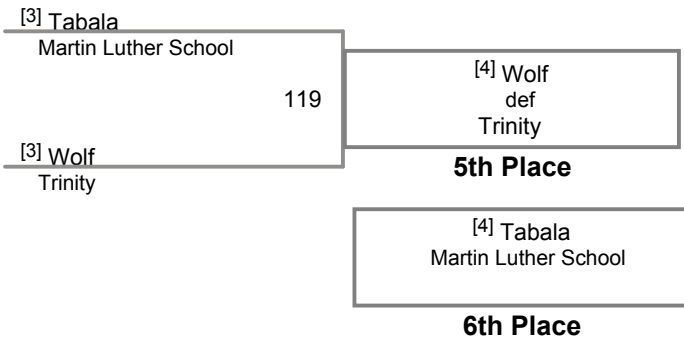

NYSPSWCA Prep Championships  
 NYSPSWCA Prep C Division

**128 Lbs**

NYSPSWCA Prep Championships  
 NYSPSWCA Prep C Division

**134 Lbs**

NYSPSWCA Prep Championships  
 NYSPSWCA Prep C Division

**140 Lbs**

NYSPSWCA Prep Championships  
 NYSPSWCA Prep C Division