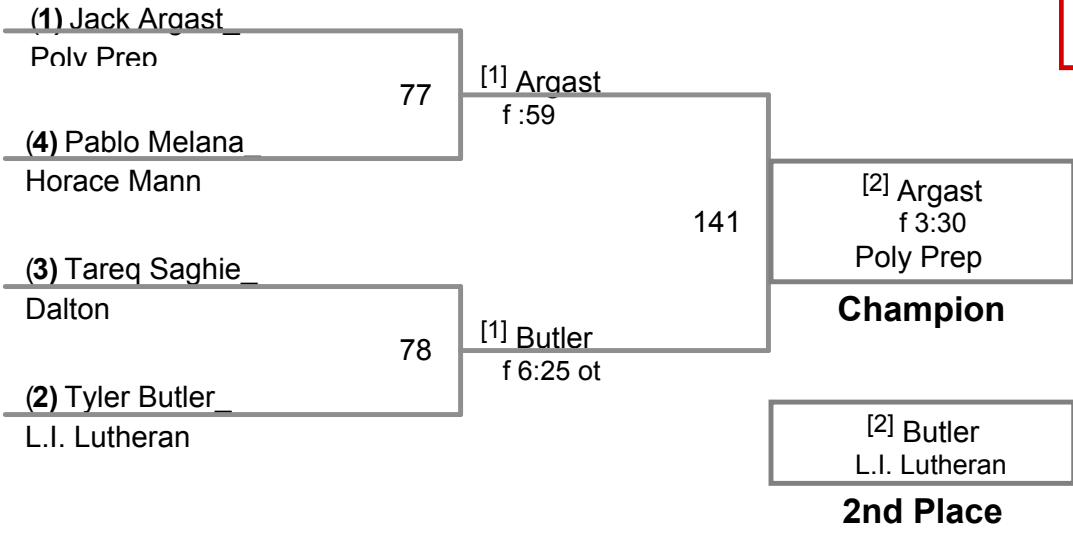

NYSPSWCA Prep Championships  
 NYSPSWCA Prep C Division

**184 Lbs**

NYSPSWCA Prep Championships  
 NYSPSWCA Prep C Division

**197 Lbs**

NYSPSWCA Prep Championships  
NYSPSWCA Prep C Division

**222 Lbs**

NYSPSWCA Prep Championships  
NYSPSWCA Prep C Division

**287 Lbs**