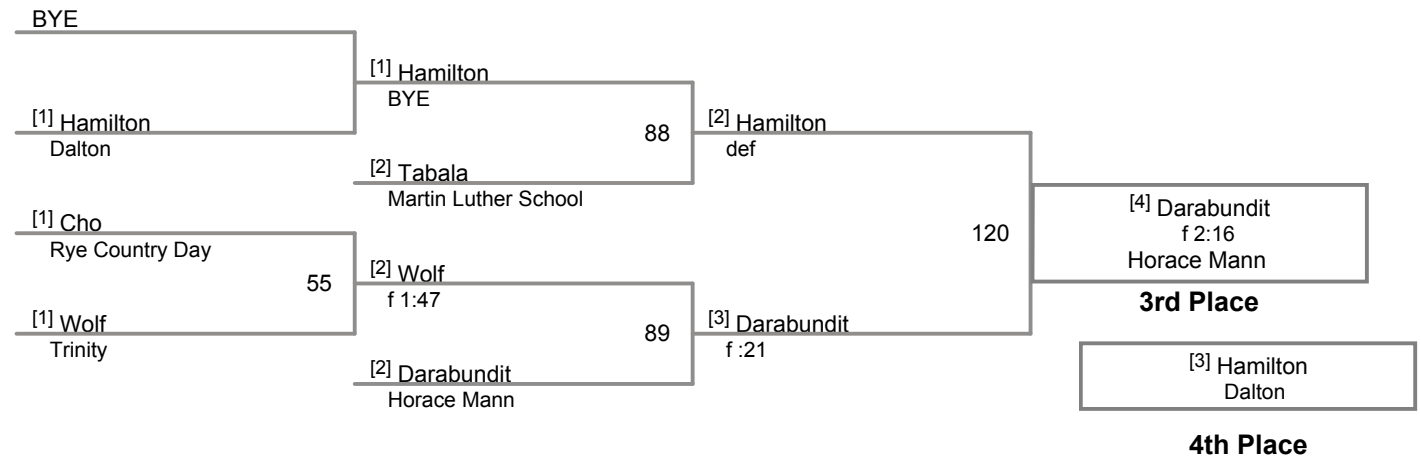

NYSPSWCA Prep Championships  
 NYSPSWCA Prep C Division

**128 Lbs**

NYSPSWCA Prep Championships  
 NYSPSWCA Prep C Division

**134 Lbs**

NYSPSWCA Prep Championships  
 NYSPSWCA Prep C Division

**140 Lbs**

NYSPSWCA Prep Championships  
 NYSPSWCA Prep C Division