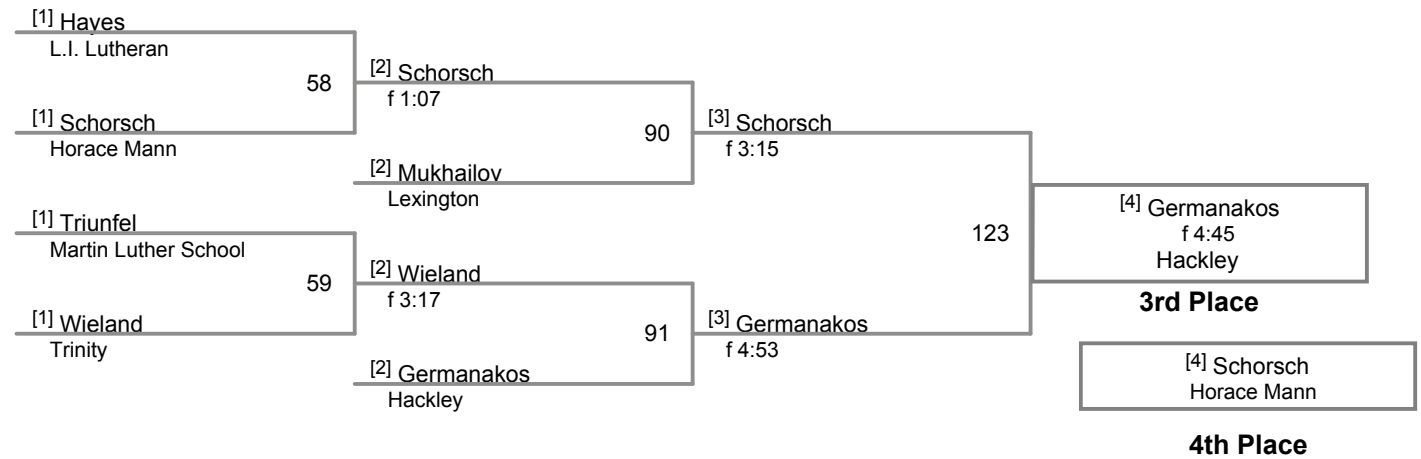

NYSPSWCA Prep Championships
NYSPSWCA Prep C Division

147 Lbs