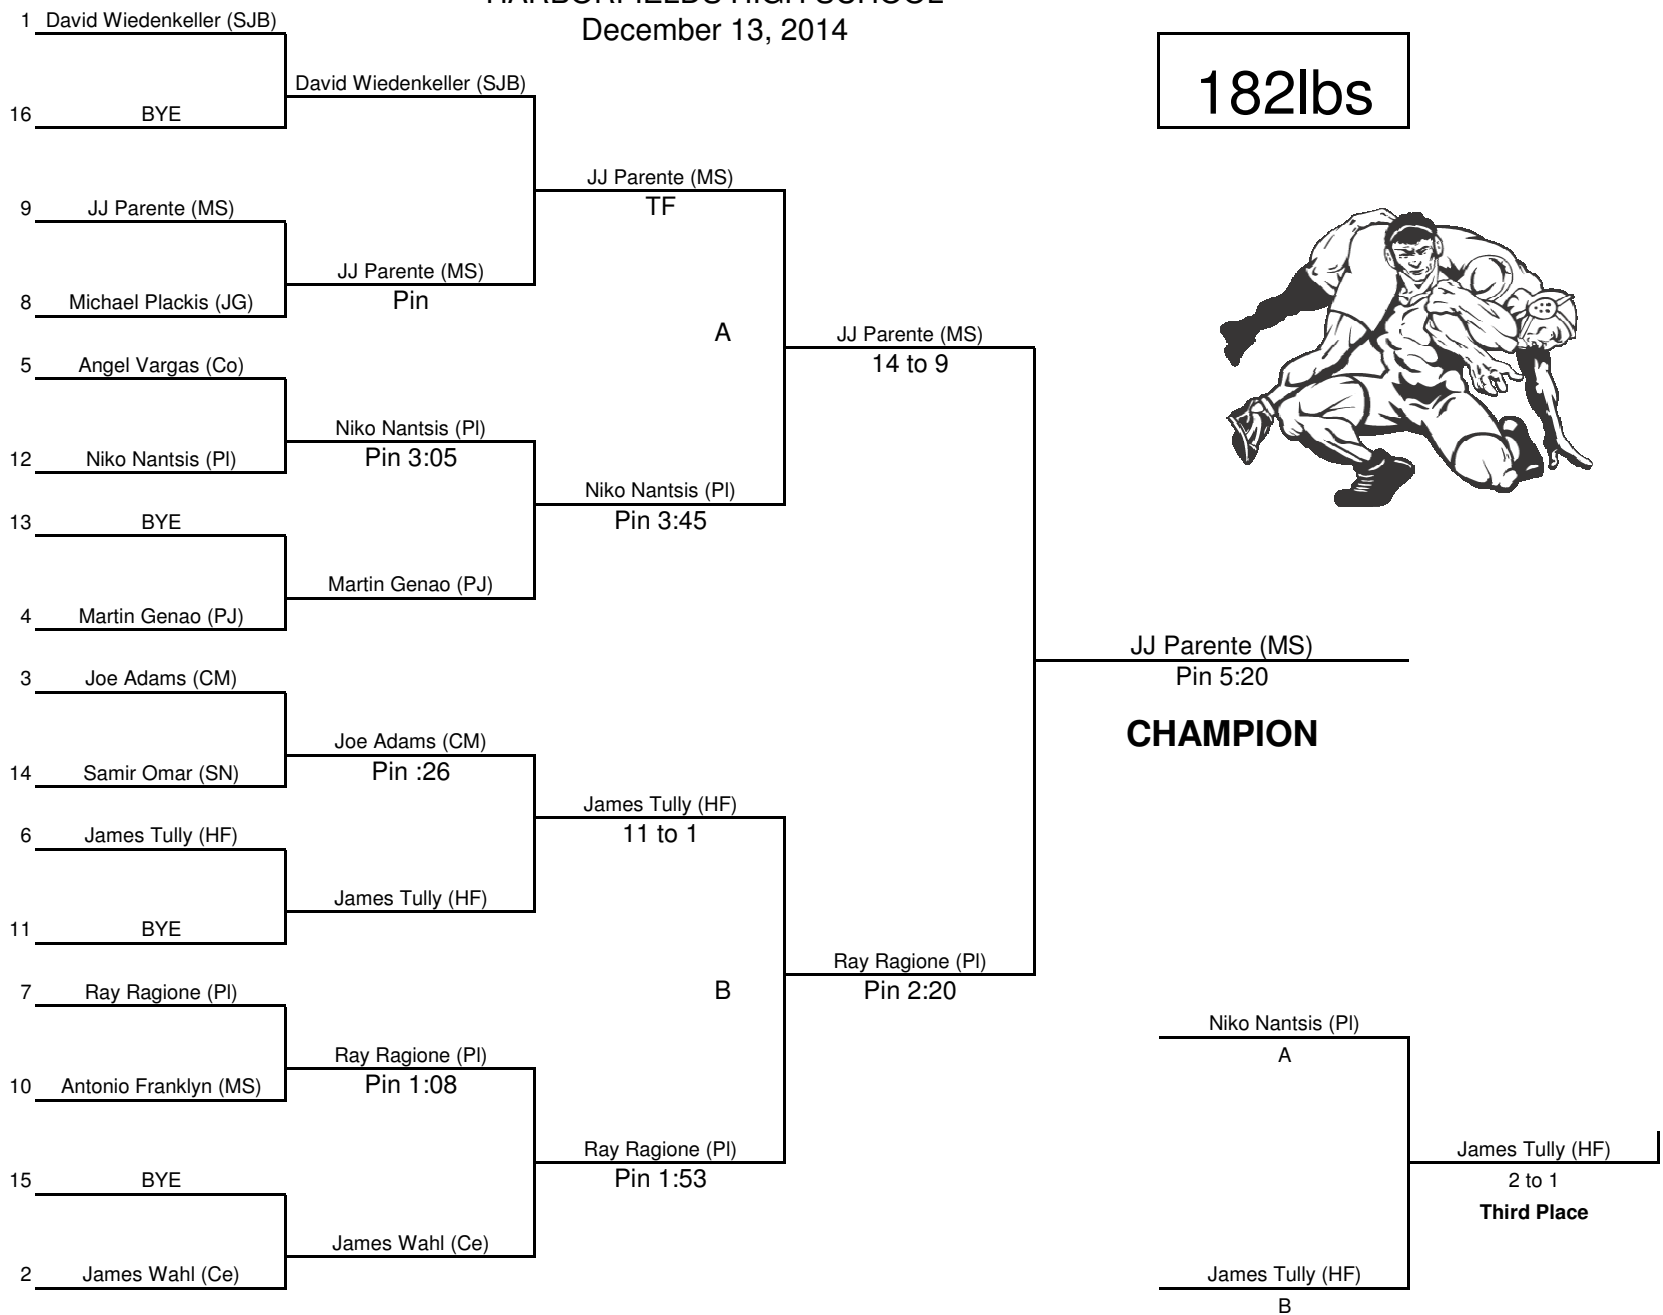

STEVEN J. MALLY MEMORIAL TOURNAMENT

HARBORFIELDS HIGH SCHOOL

December 13, 2014

182lbs