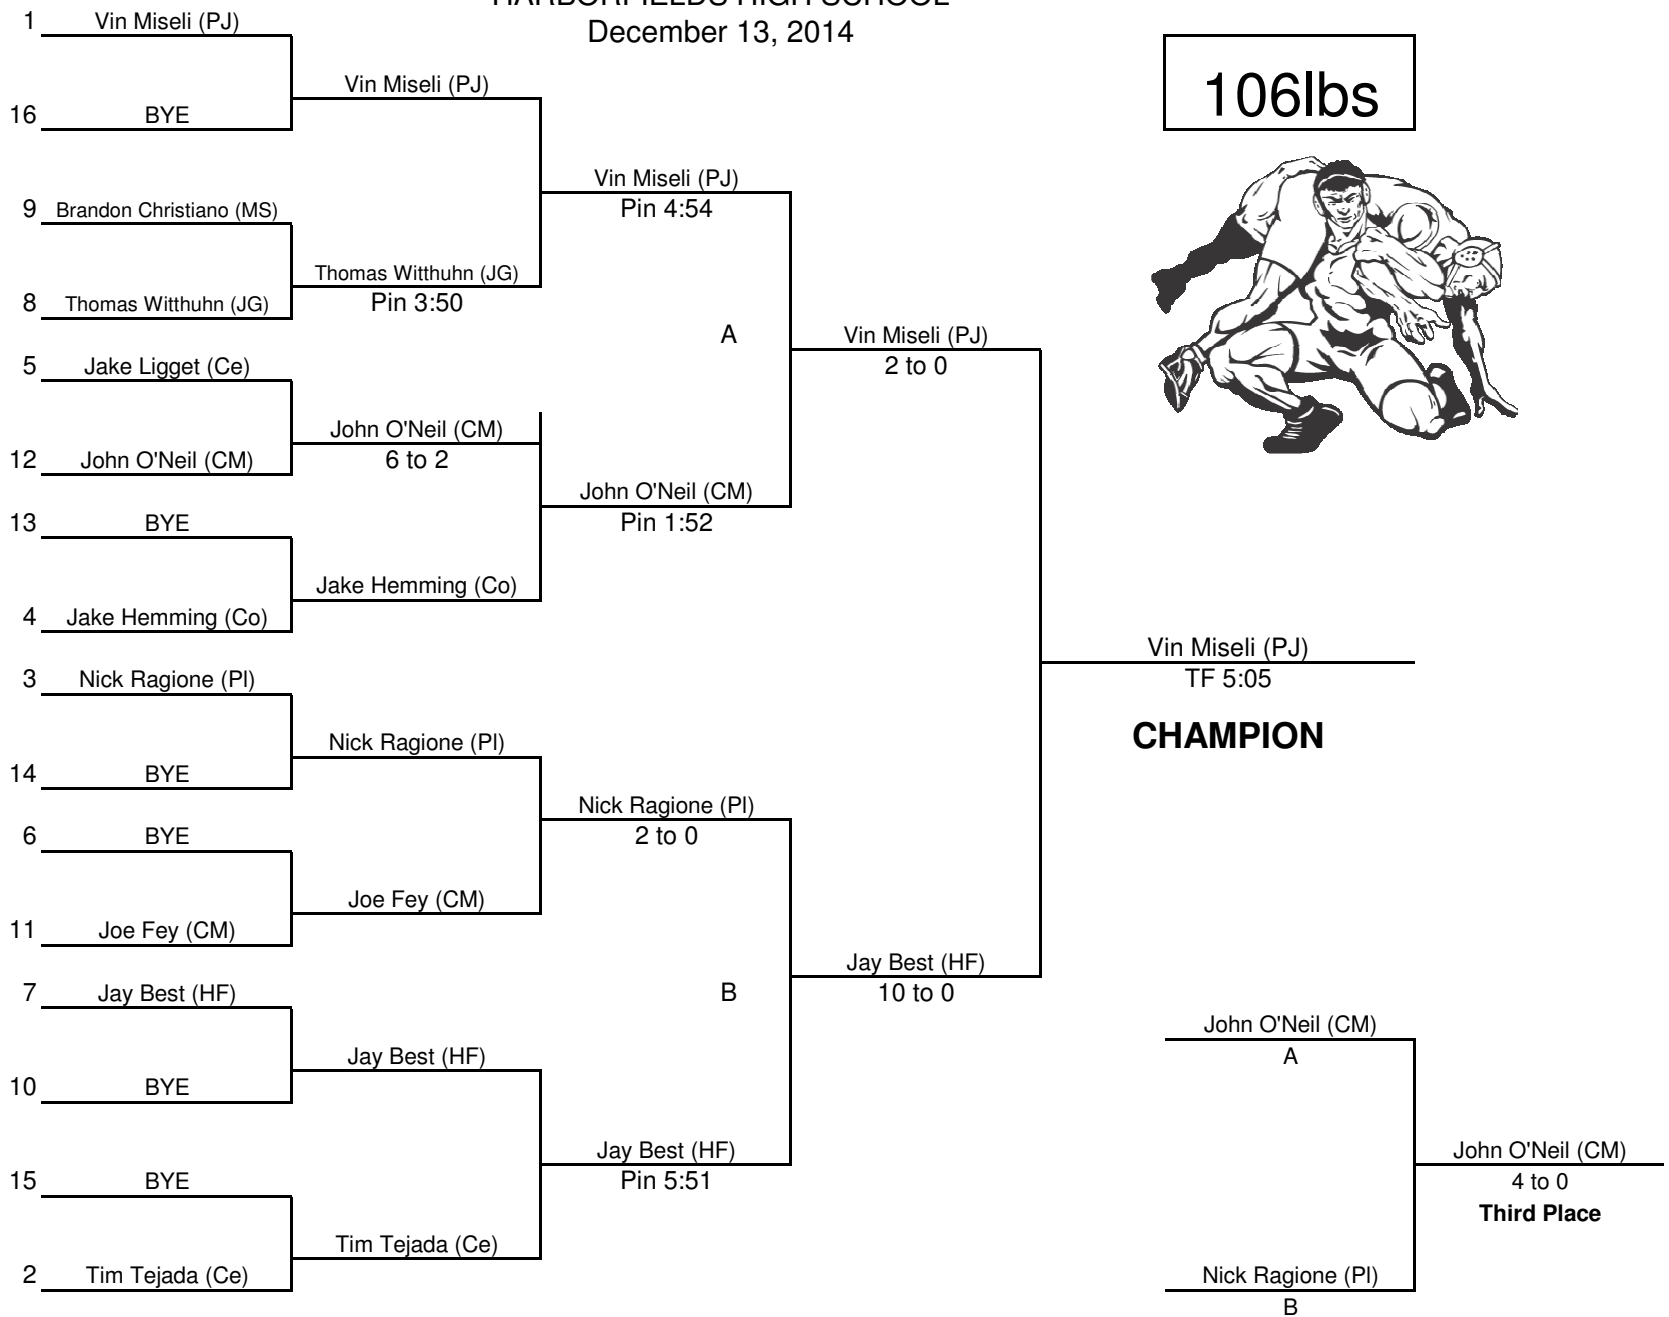

STEVEN J. MALLY MEMORIAL TOURNAMENT

HARBORFIELDS HIGH SCHOOL

December 13, 2014

106lbs