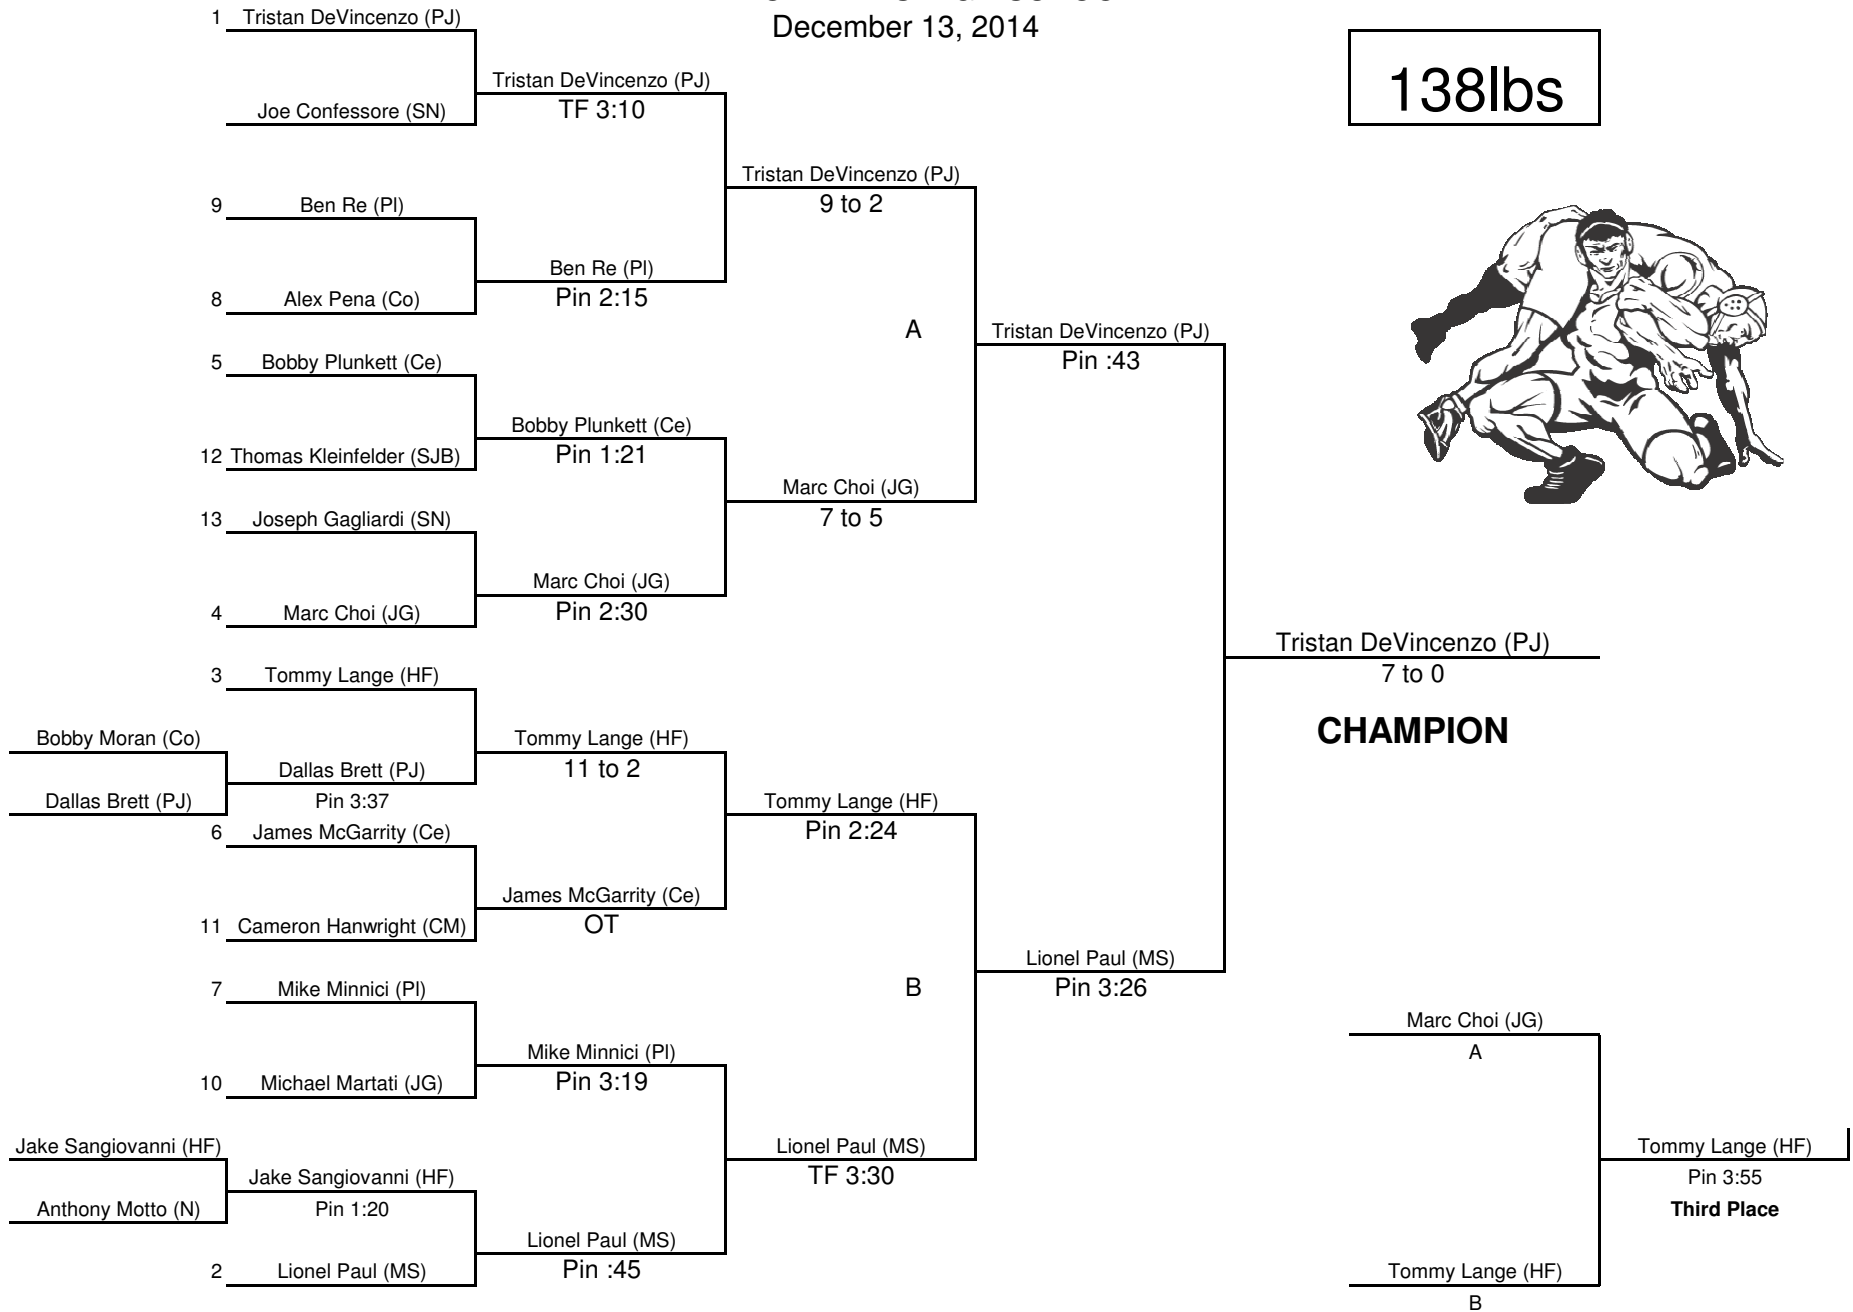

STEVEN J. MALLY MEMORIAL TOURNAMENT

HARBORFIELDS HIGH SCHOOL
December 13, 2014

138lbs