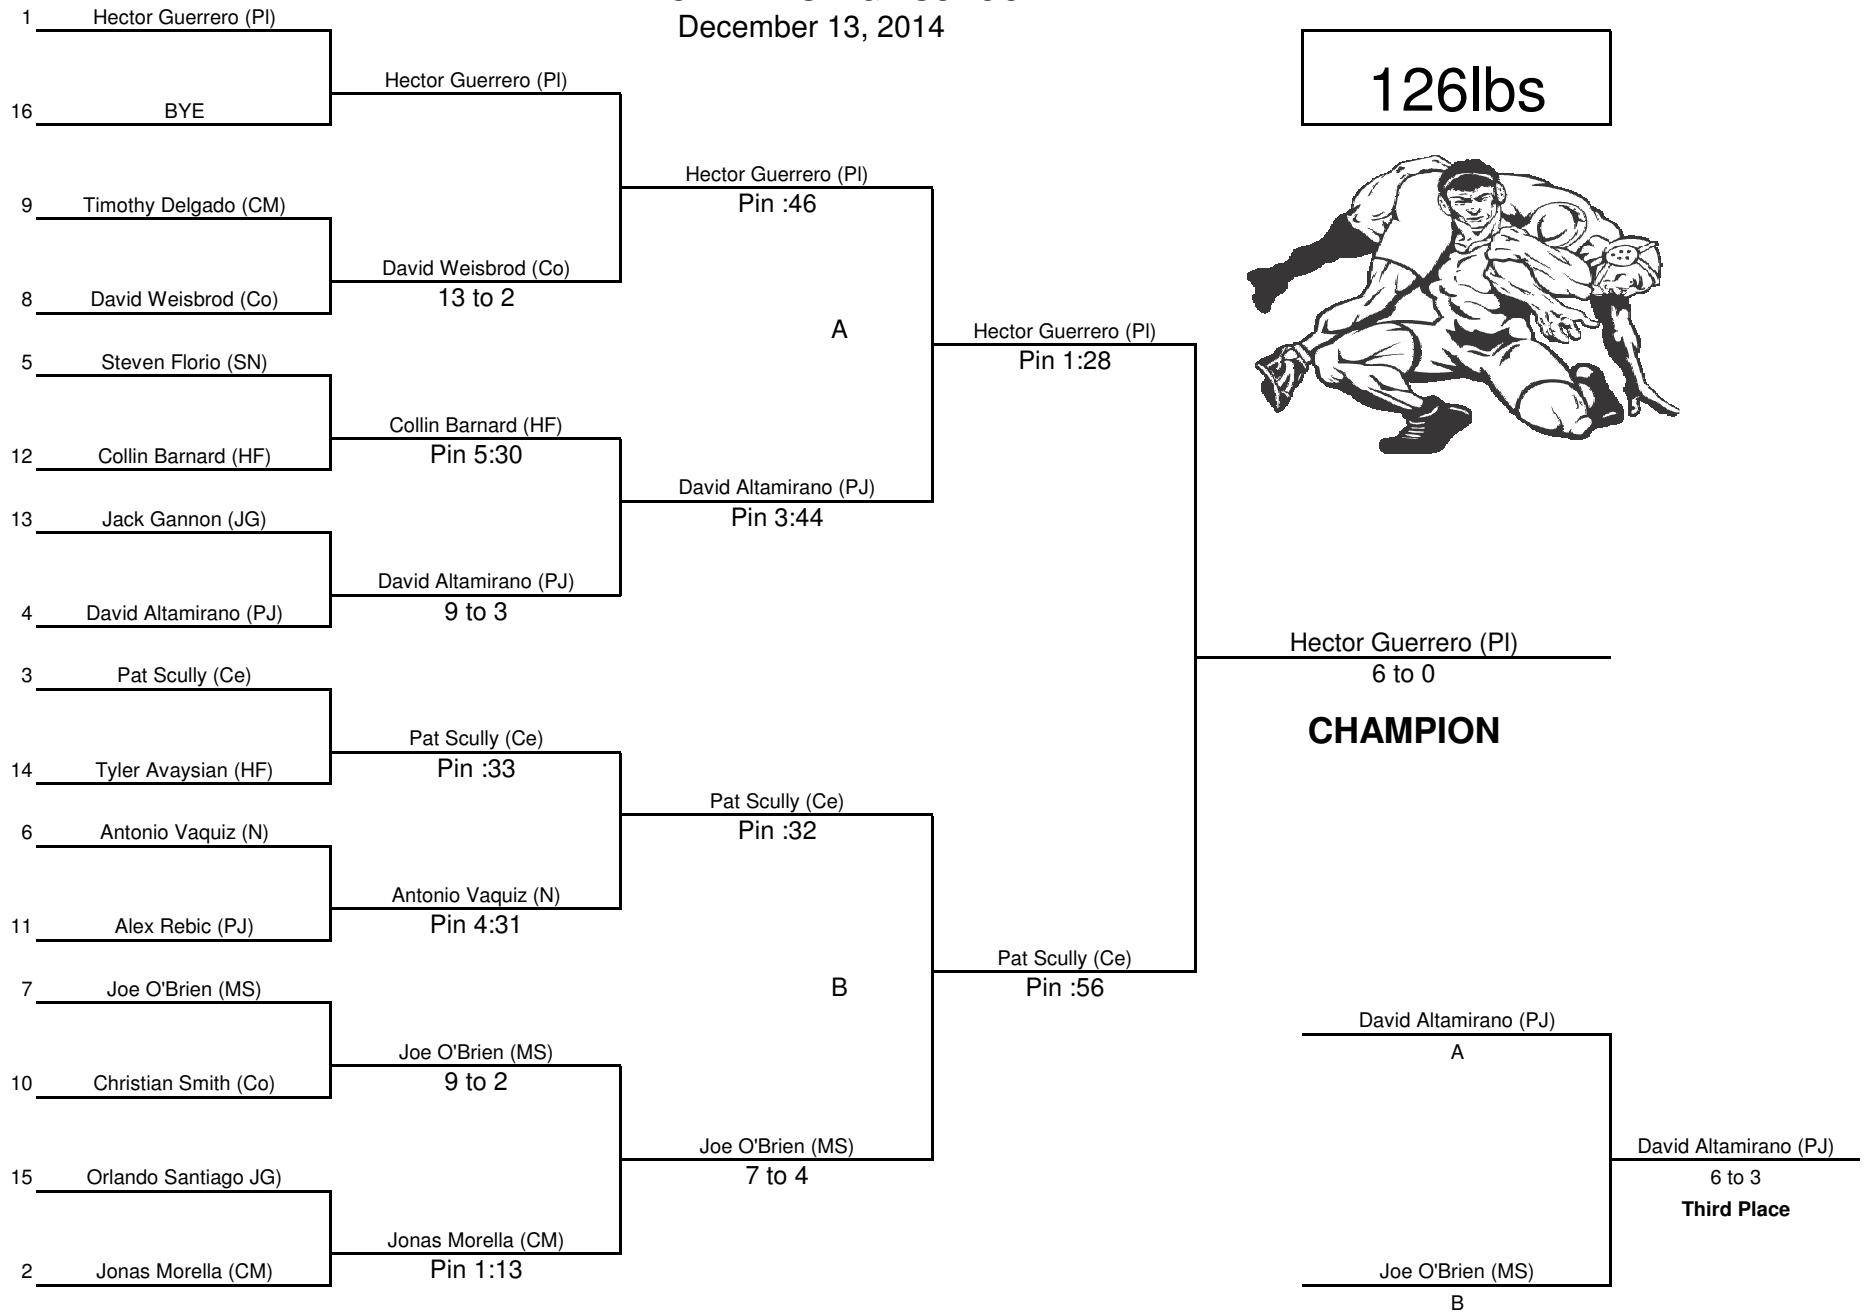

STEVEN J. MALLY MEMORIAL TOURNAMENT

HARBORFIELDS HIGH SCHOOL
December 13, 2014