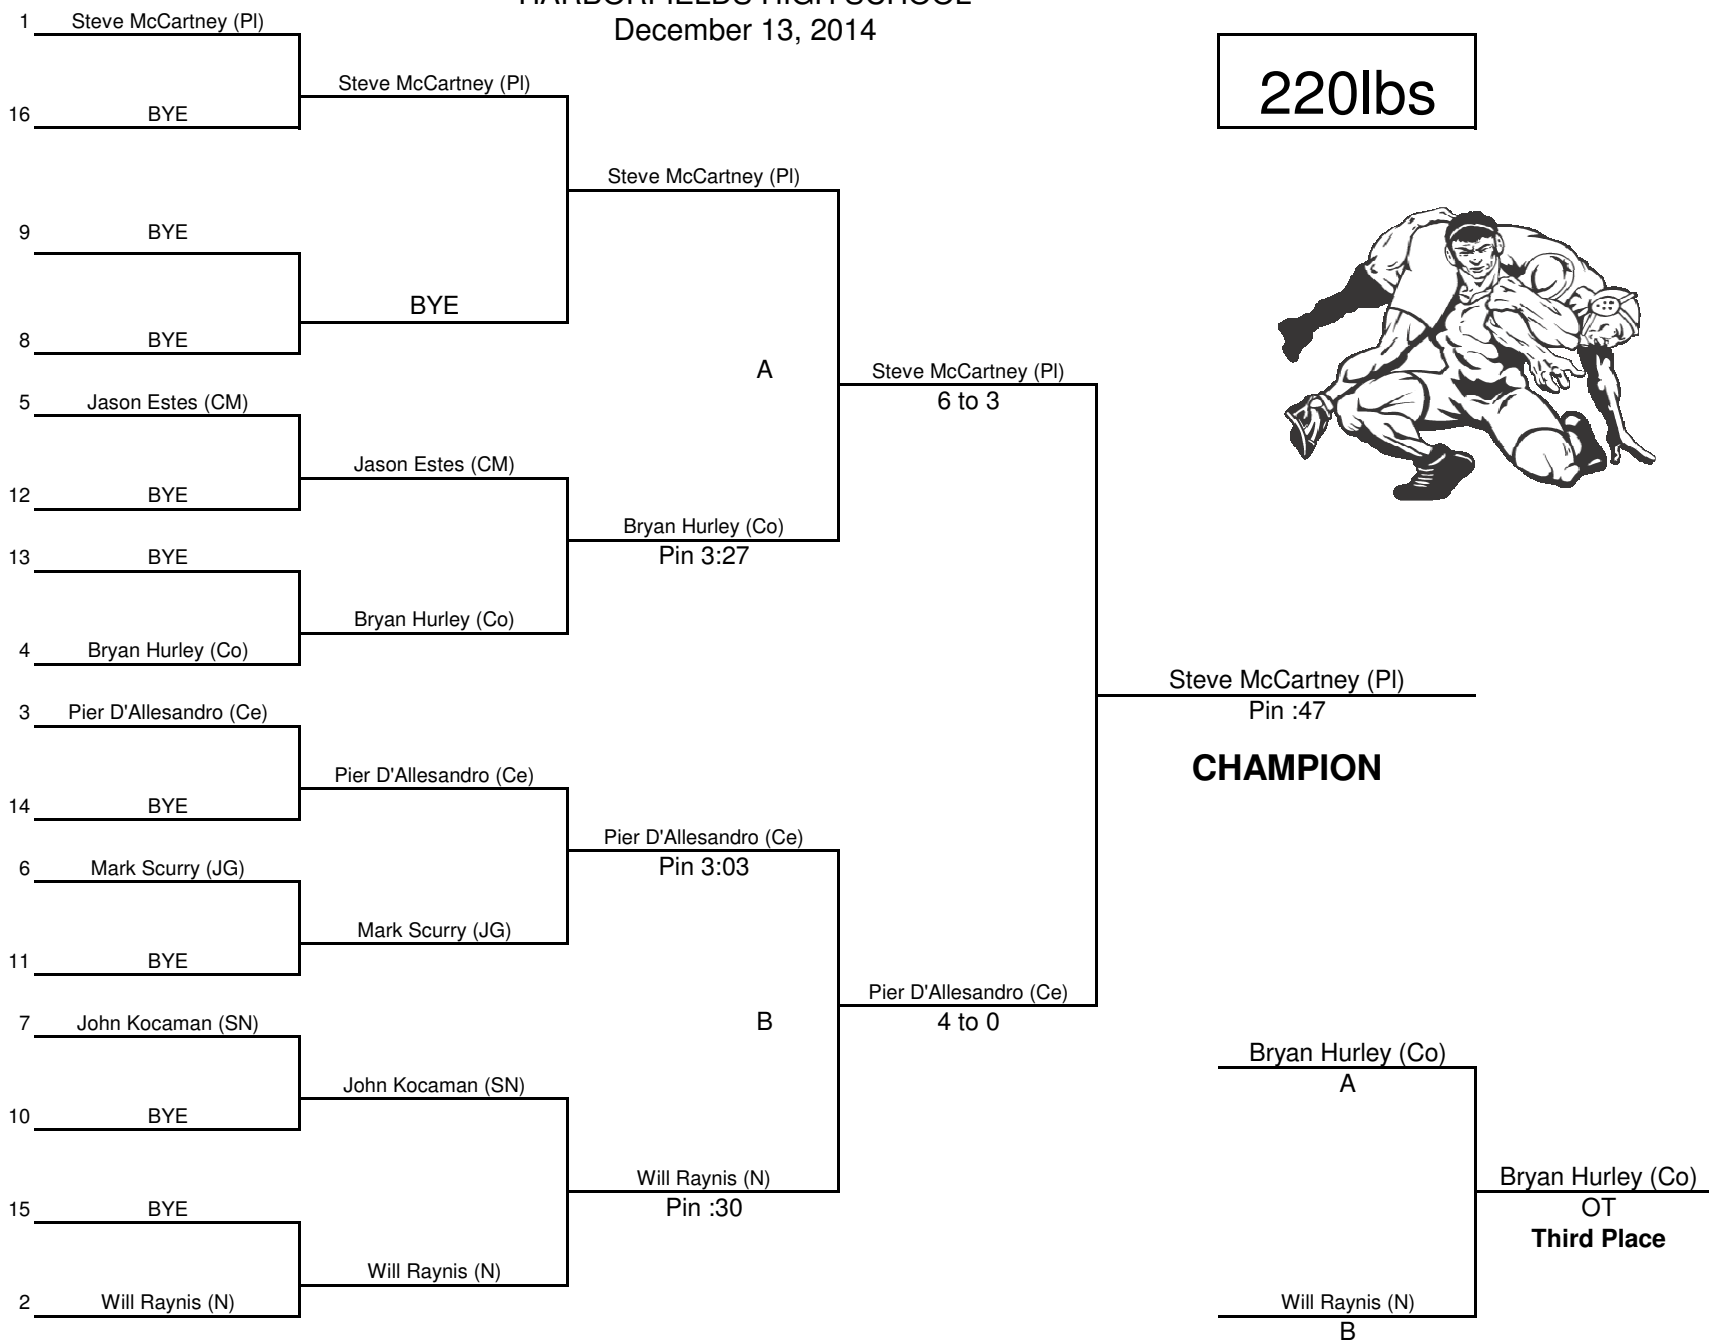

STEVEN J. MALLY MEMORIAL TOURNAMENT

HARBORFIELDS HIGH SCHOOL

December 13, 2014

220lbs