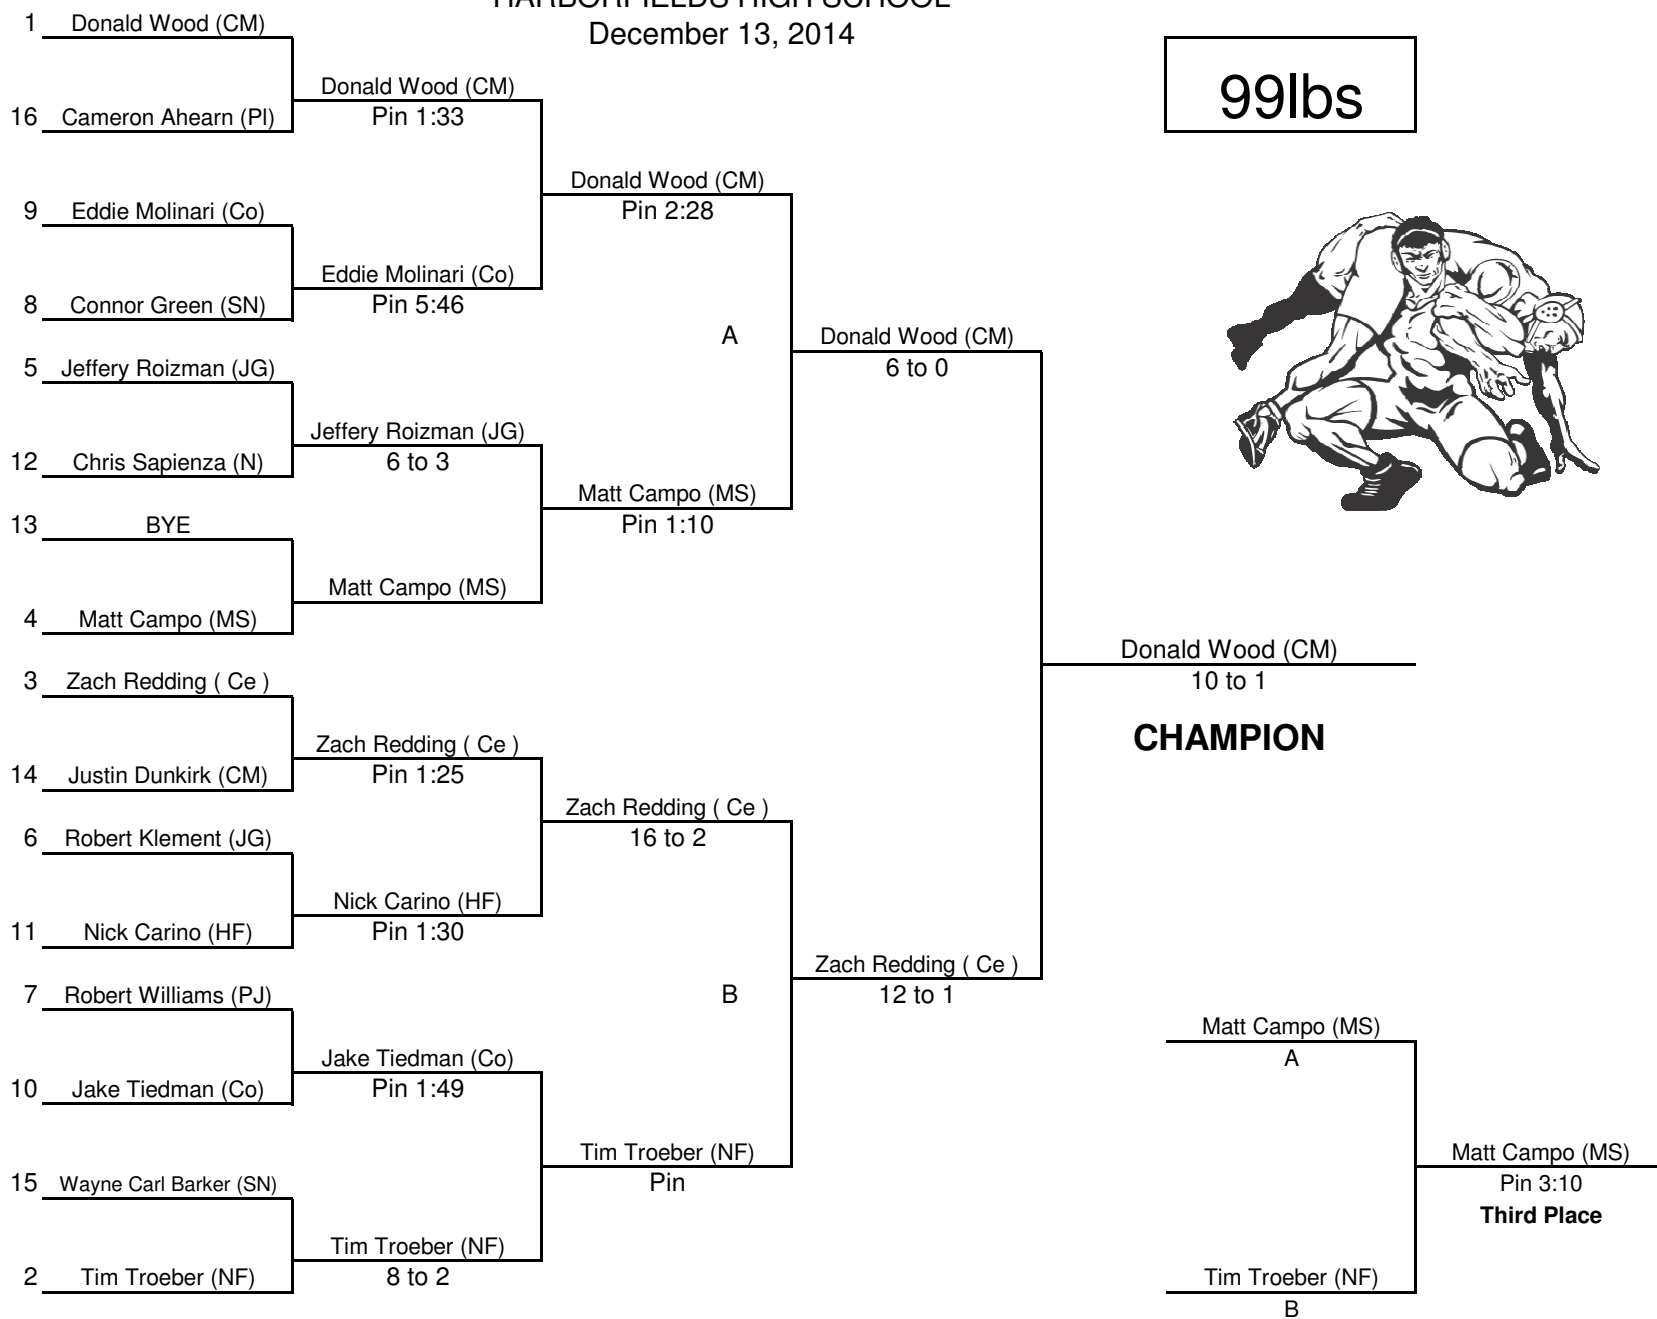

# STEVEN J. MALLY MEMORIAL TOURNAMENT

HARBORFIELDS HIGH SCHOOL

December 13, 2014

99lbs