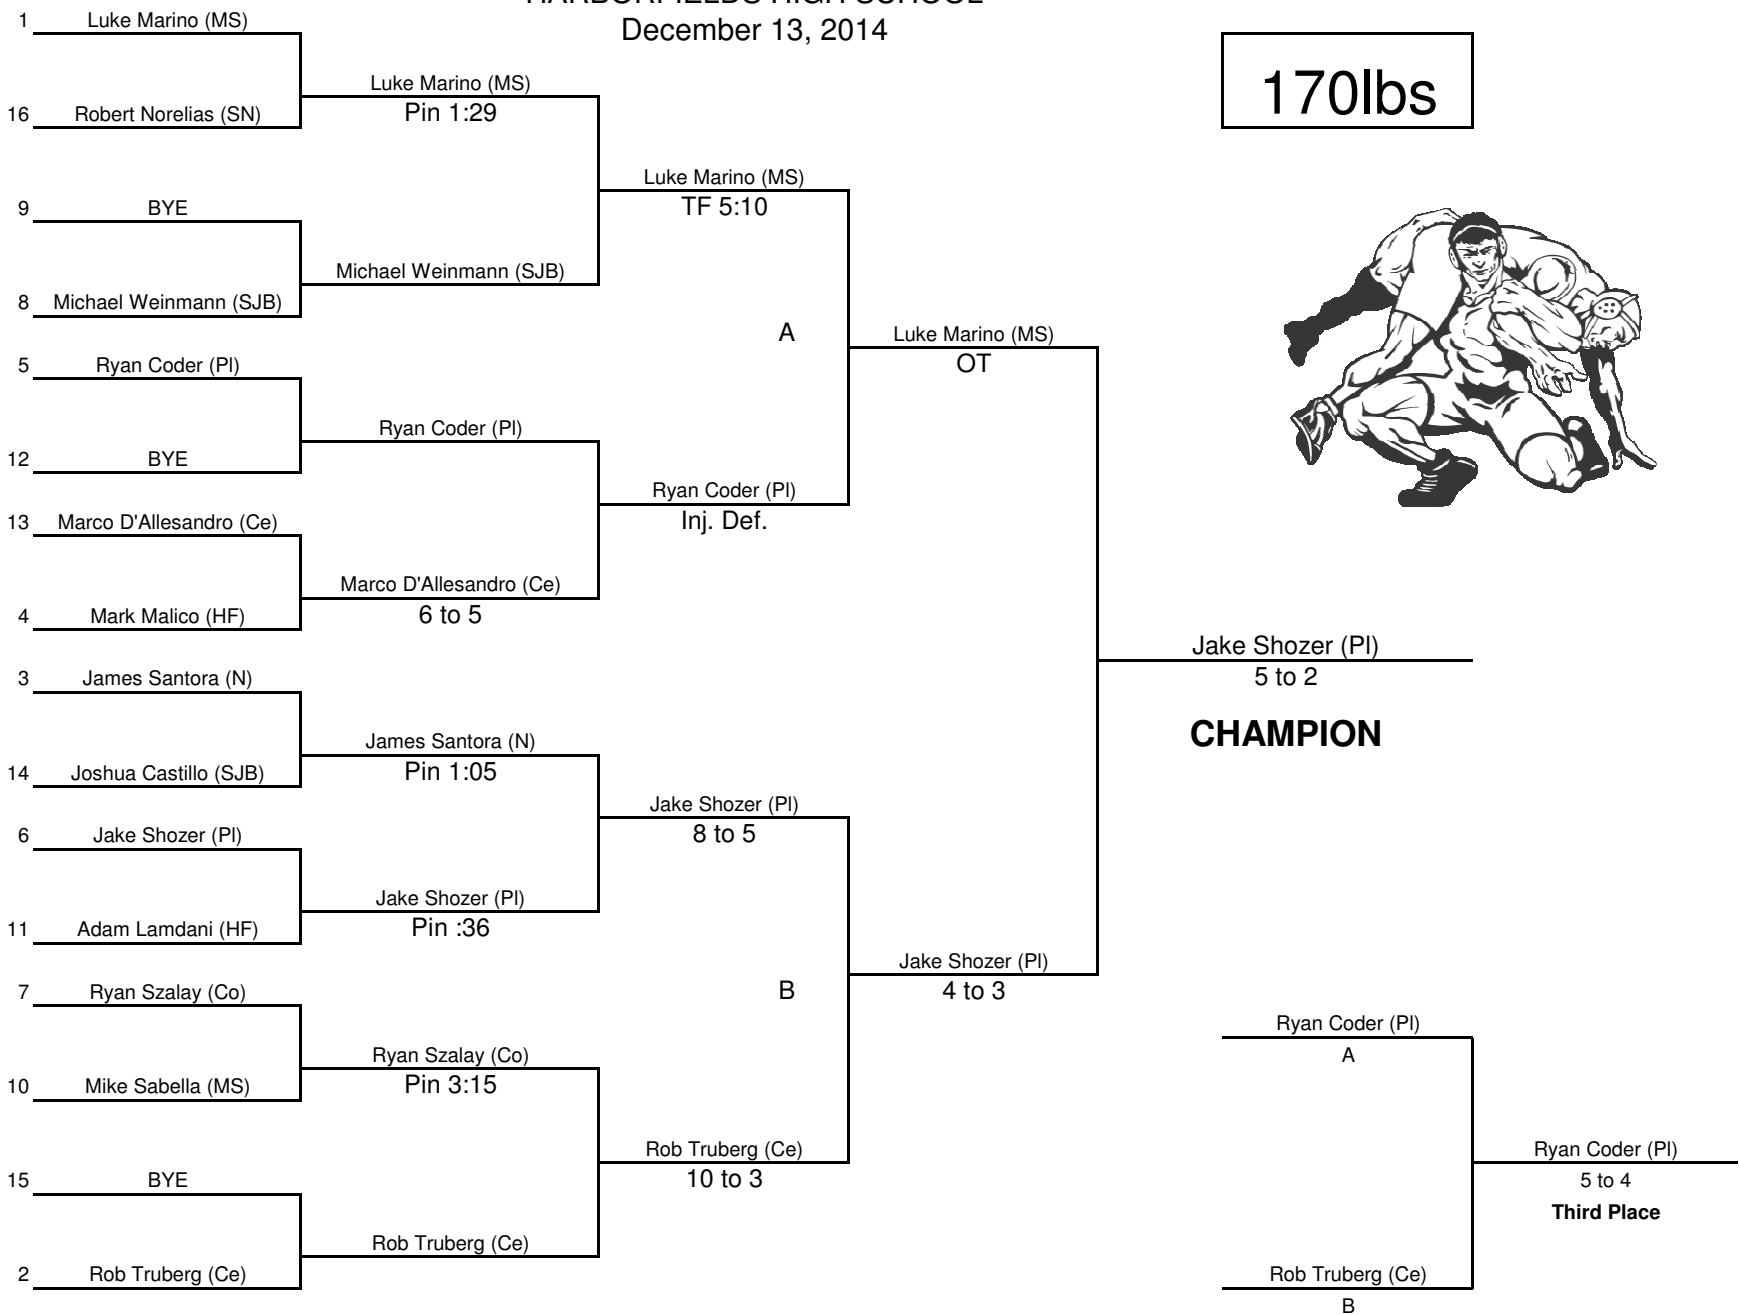

STEVEN J. MALLY MEMORIAL TOURNAMENT

HARBORFIELDS HIGH SCHOOL

December 13, 2014

170lbs