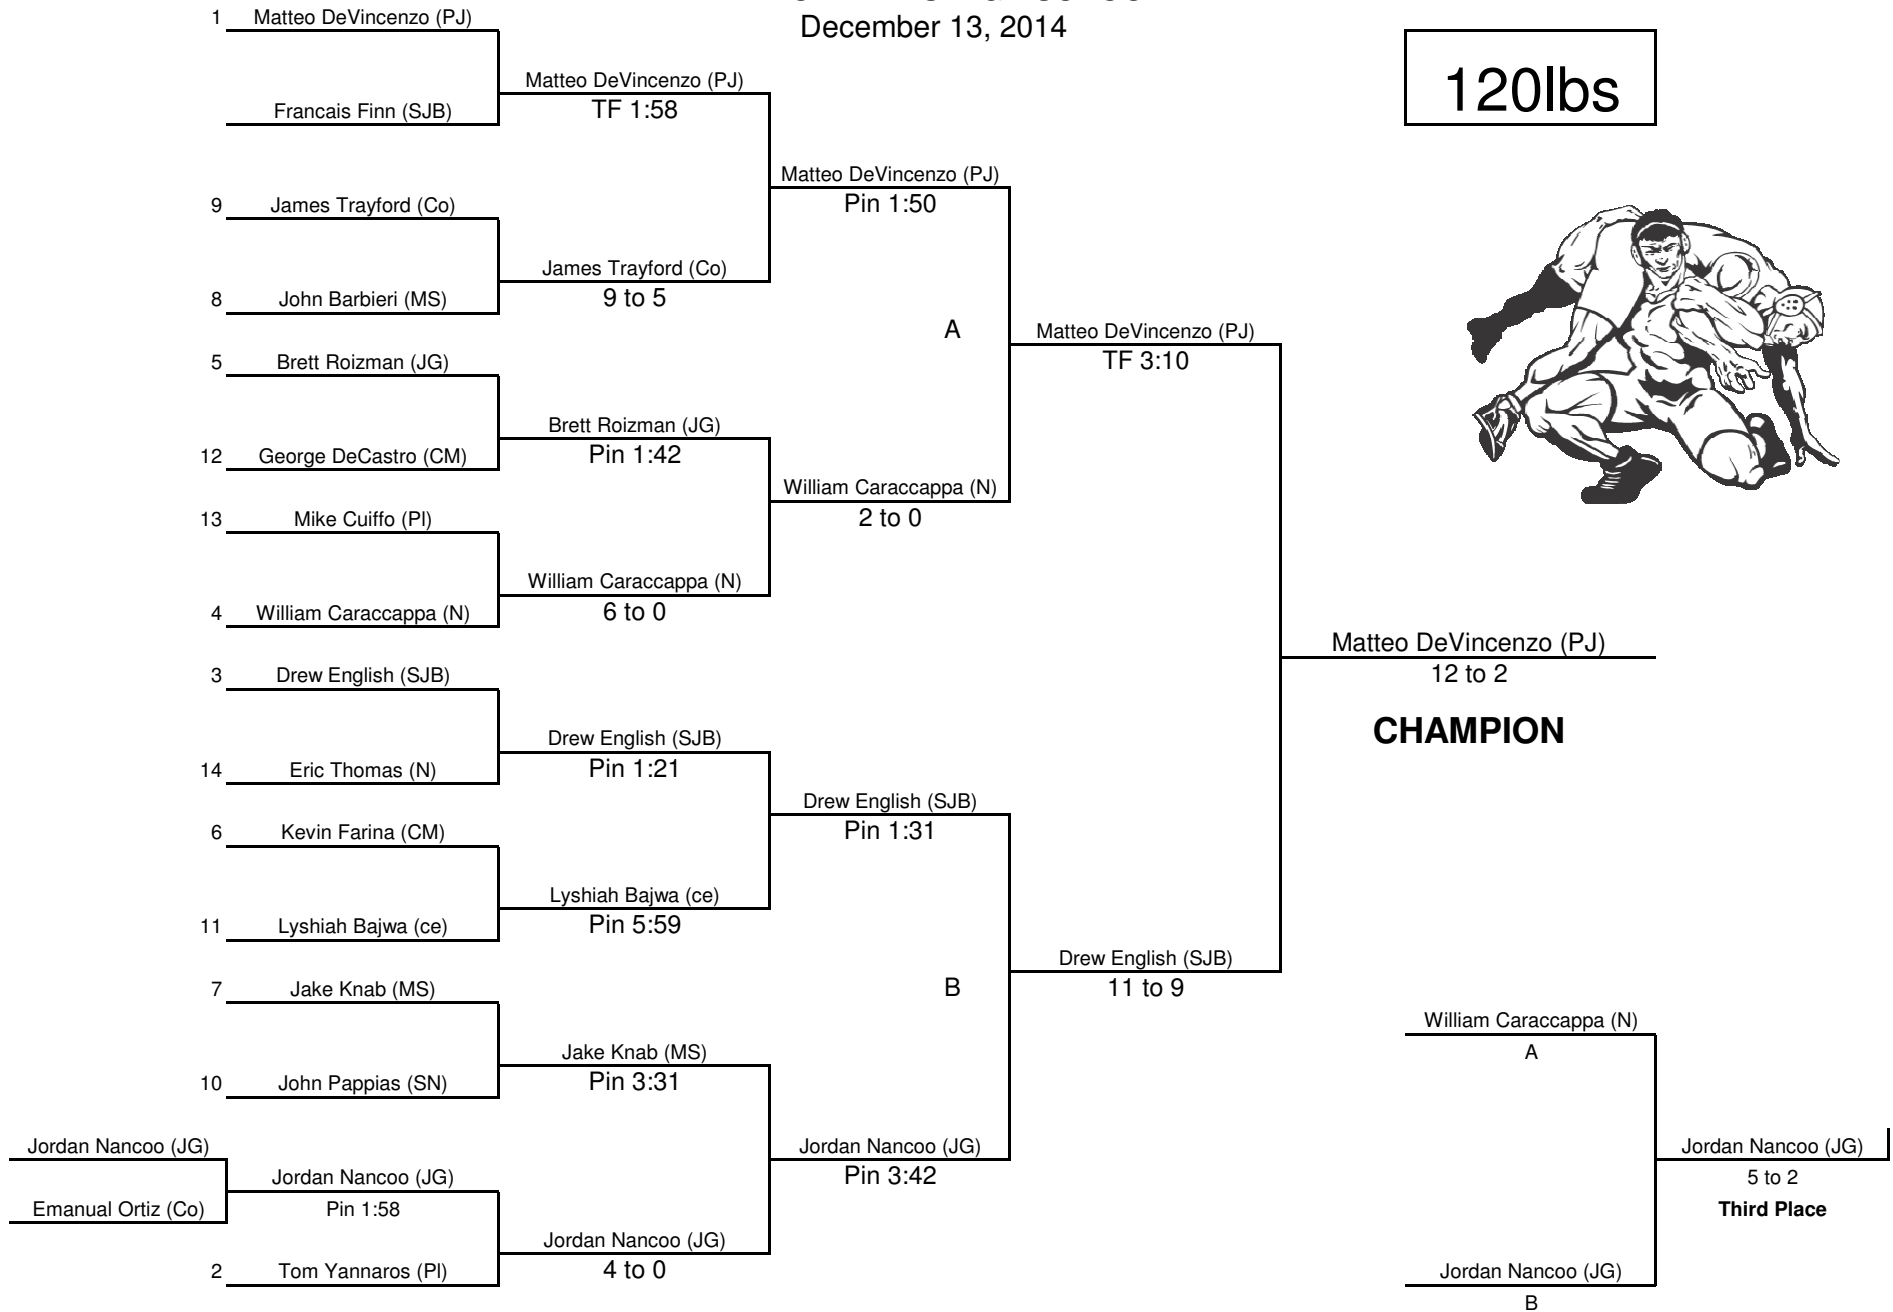

STEVEN J. MALLY MEMORIAL TOURNAMENT

HARBORFIELDS HIGH SCHOOL

December 13, 2014

120lbs