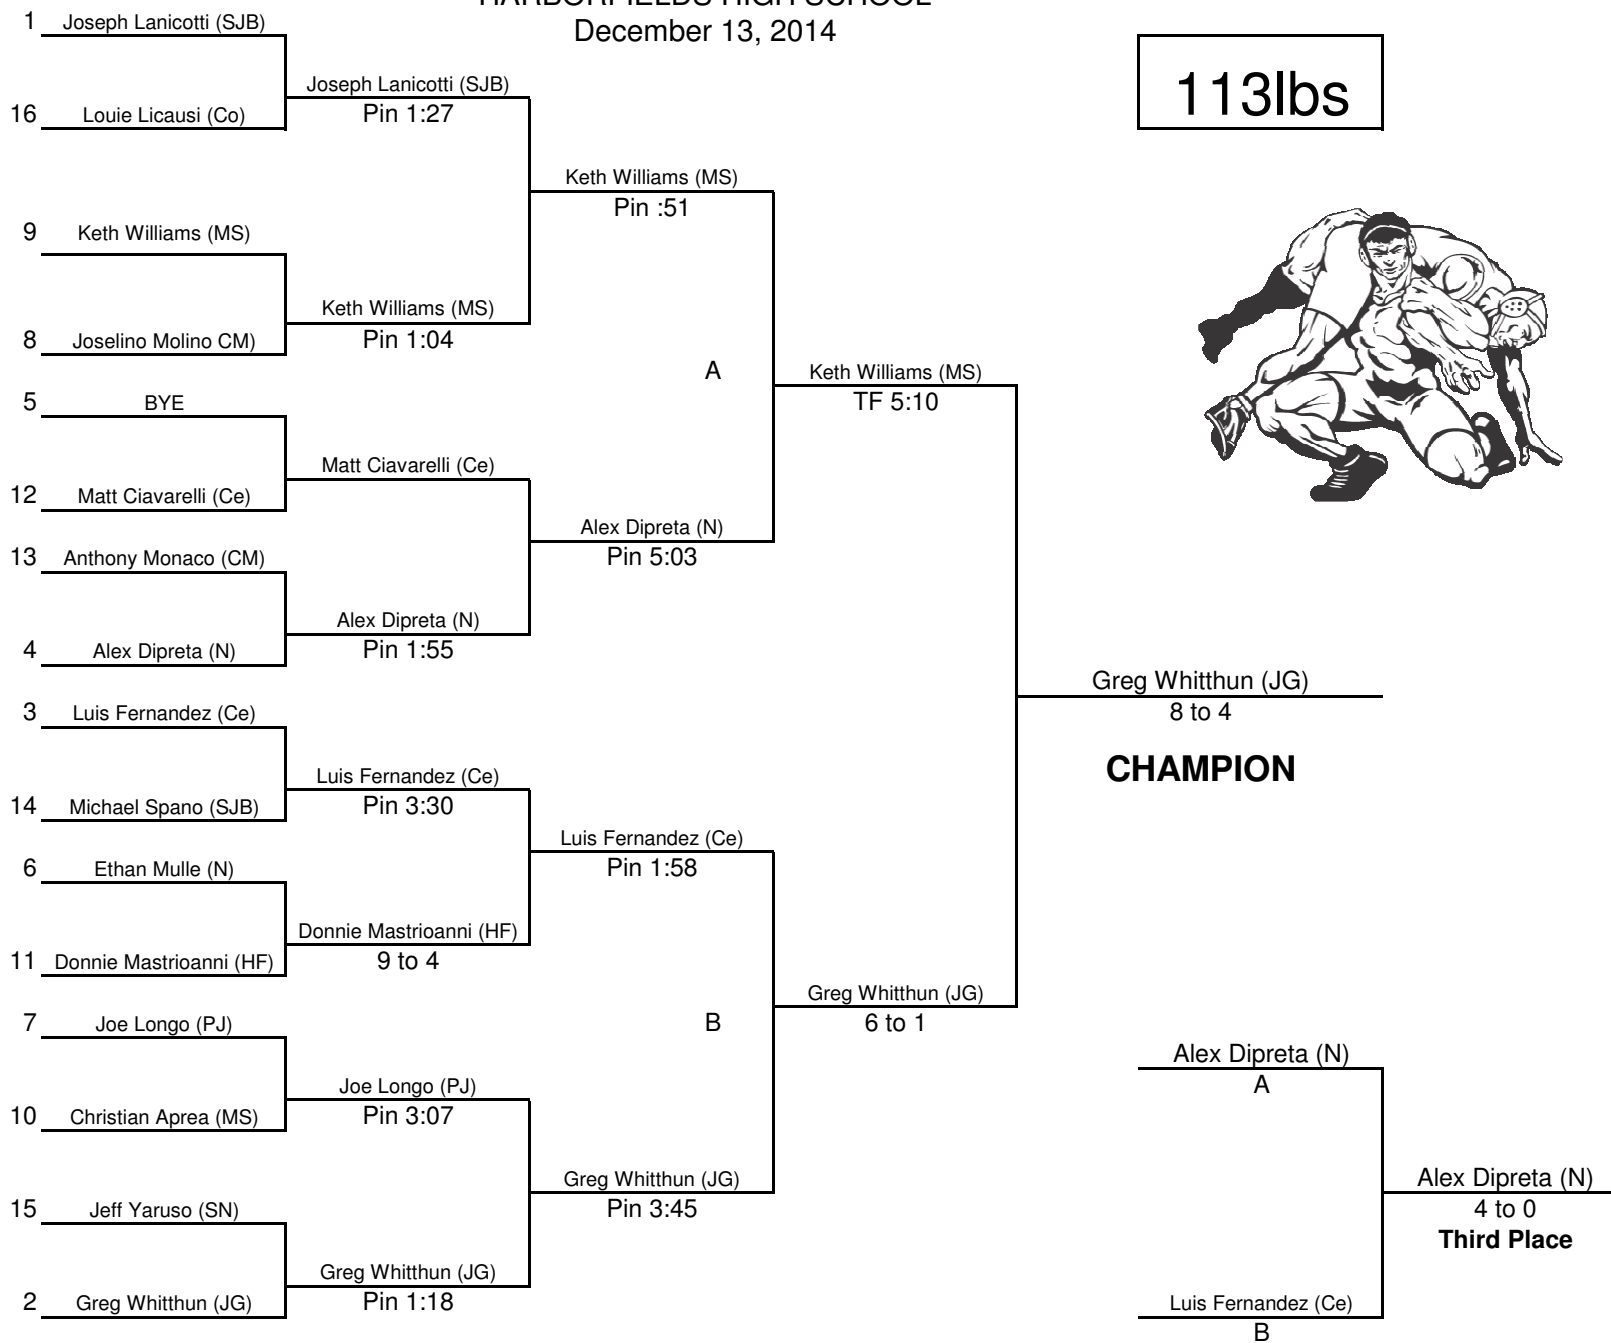

STEVEN J. MALLY MEMORIAL TOURNAMENT

HARBORFIELDS HIGH SCHOOL

December 13, 2014

113lbs