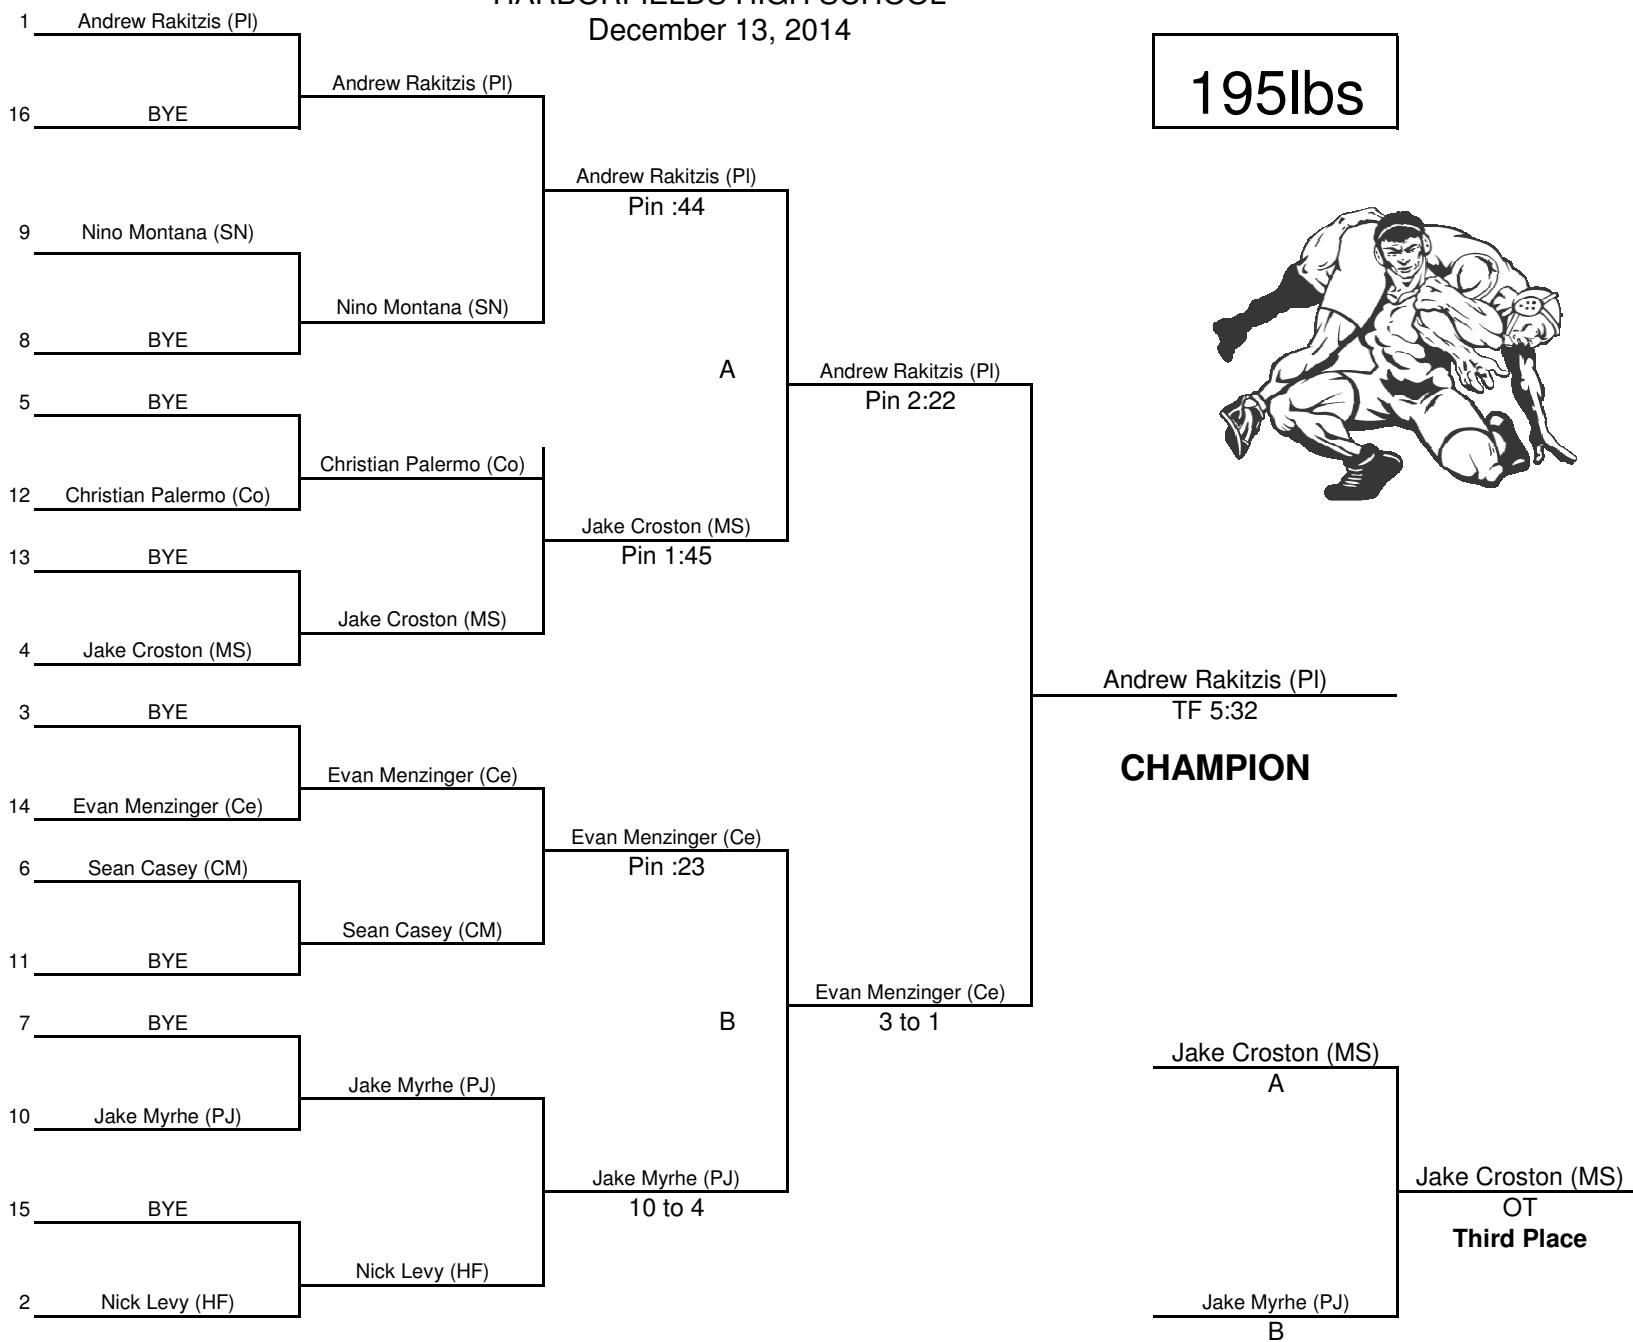

STEVEN J. MALLY MEMORIAL TOURNAMENT

HARBORFIELDS HIGH SCHOOL

December 13, 2014

195lbs