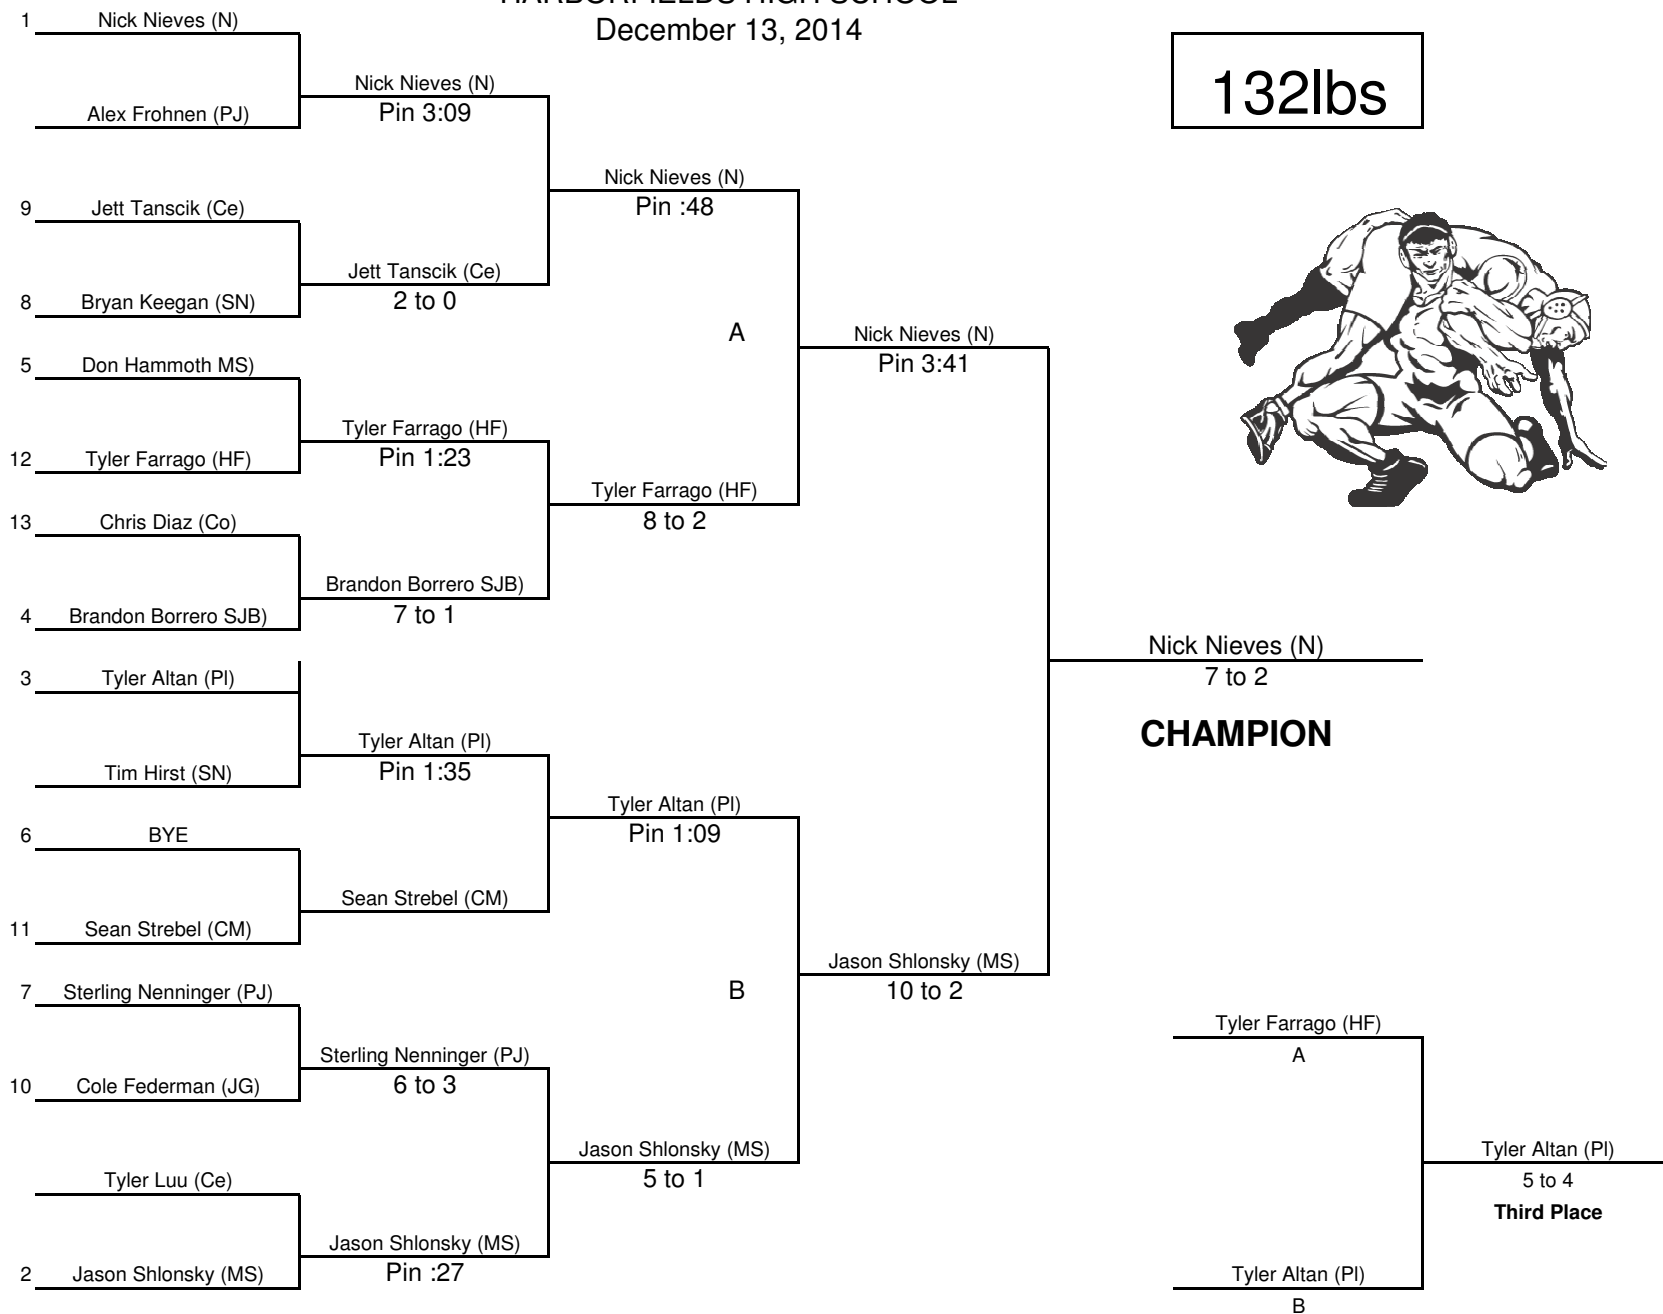

STEVEN J. MALLY MEMORIAL TOURNAMENT

HARBORFIELDS HIGH SCHOOL

December 13, 2014

132lbs