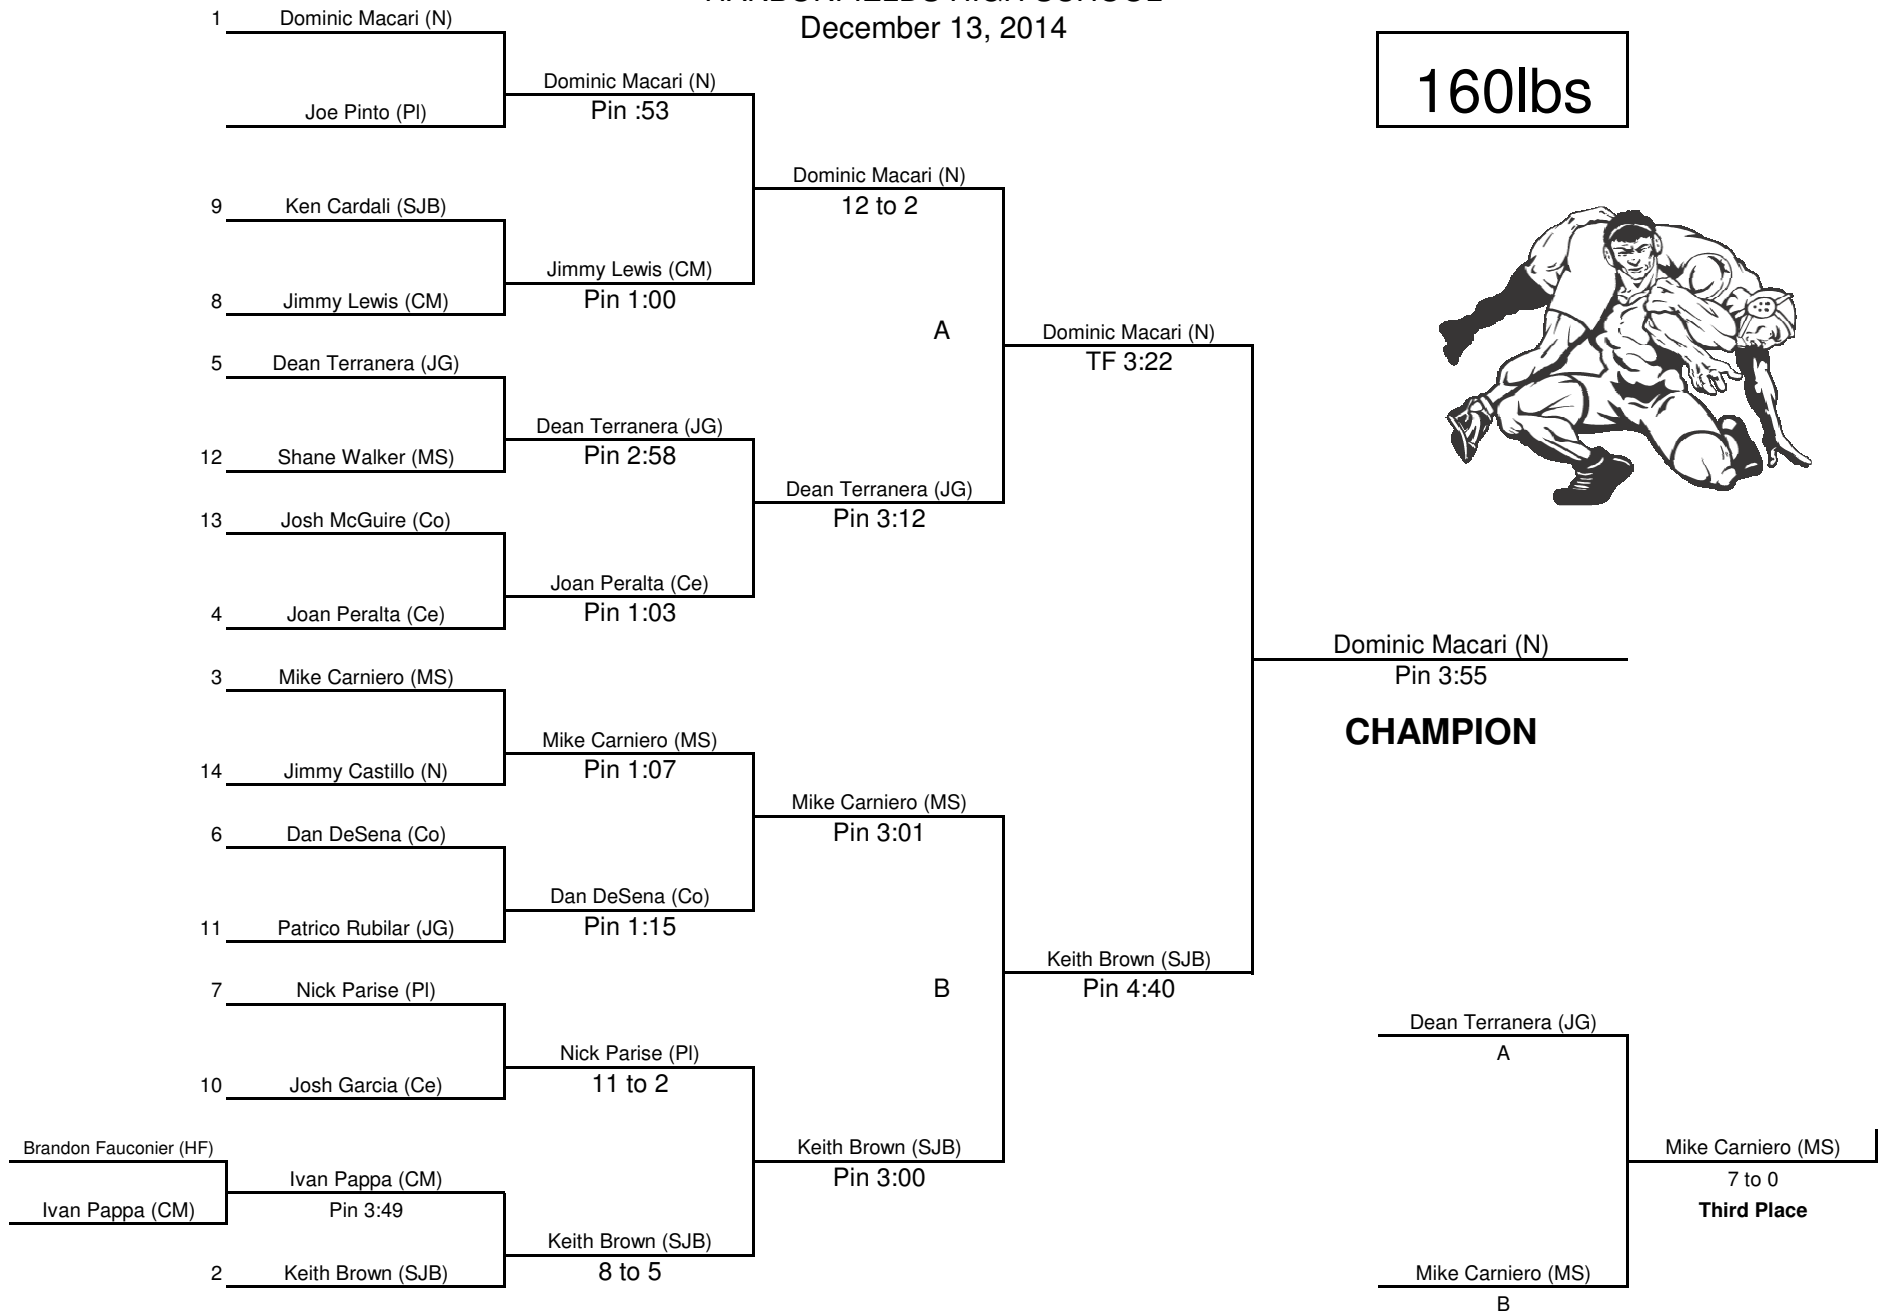

STEVEN J. MALLY MEMORIAL TOURNAMENT

HARBORFIELDS HIGH SCHOOL

December 13, 2014

160lbs