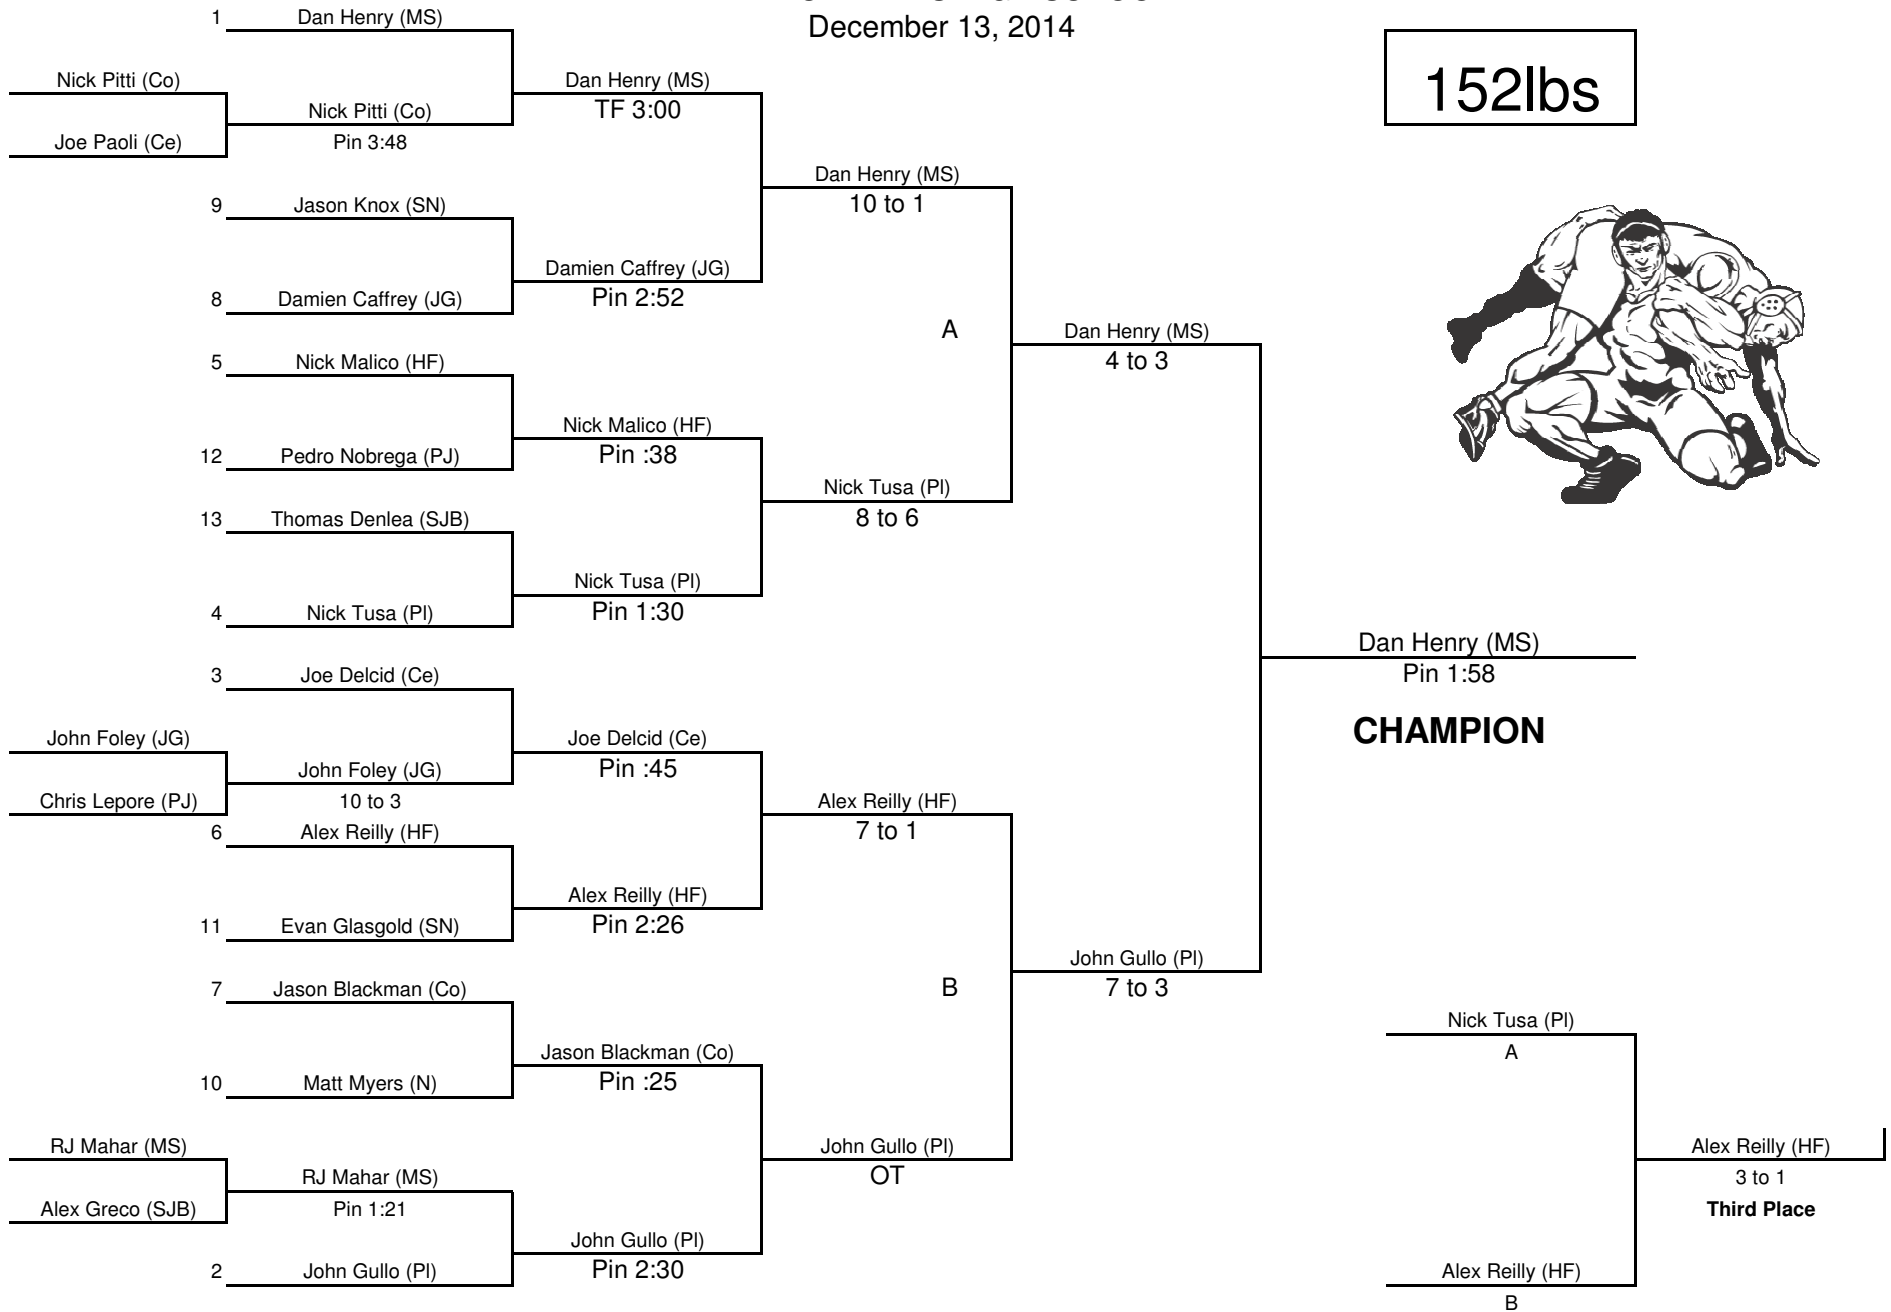

STEVEN J. MALLY MEMORIAL TOURNAMENT

HARBORFIELDS HIGH SCHOOL
December 13, 2014

152lbs