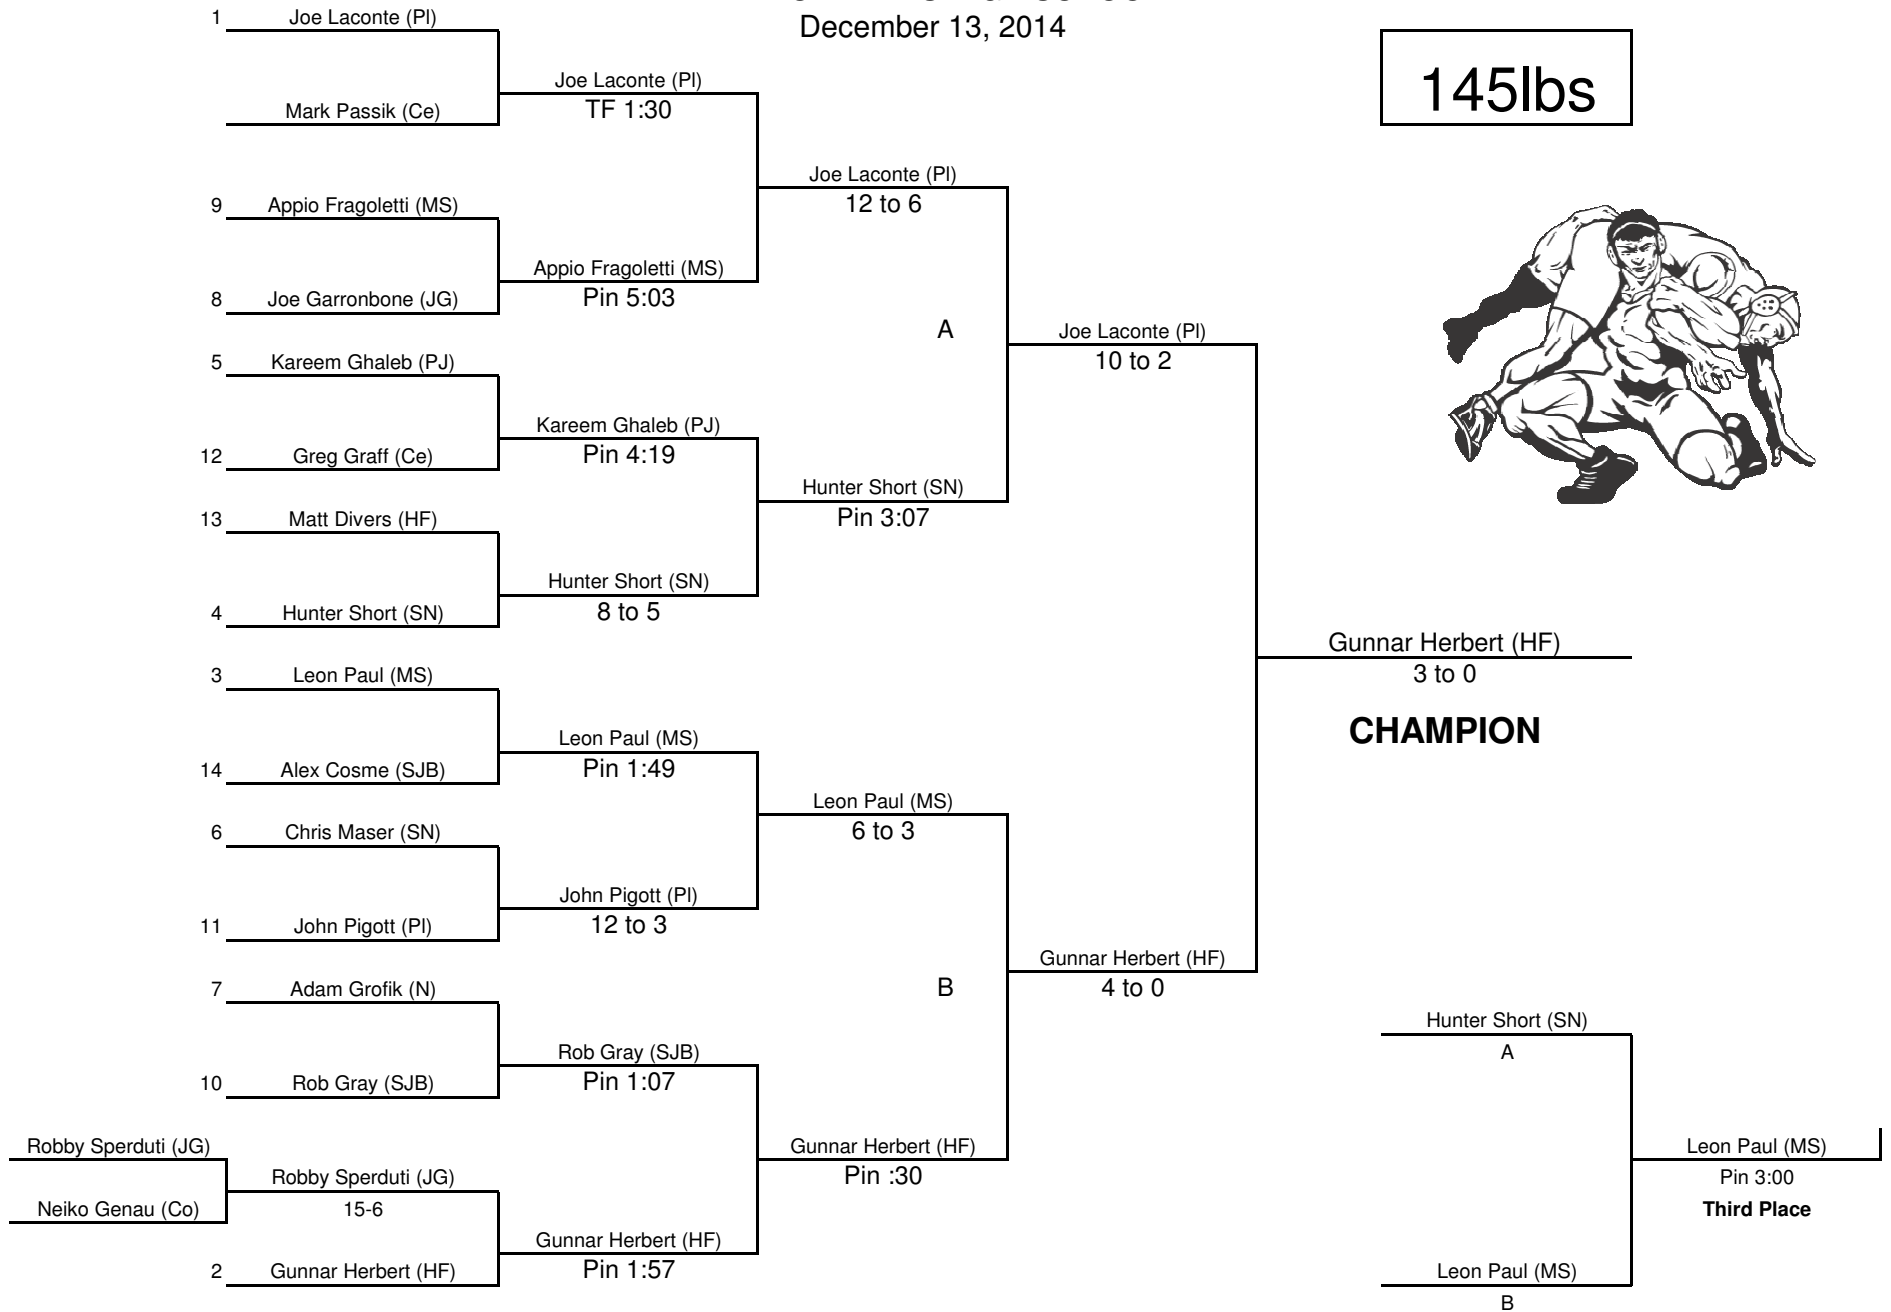

STEVEN J. MALLY MEMORIAL TOURNAMENT

HARBORFIELDS HIGH SCHOOL
December 13, 2014

145lbs