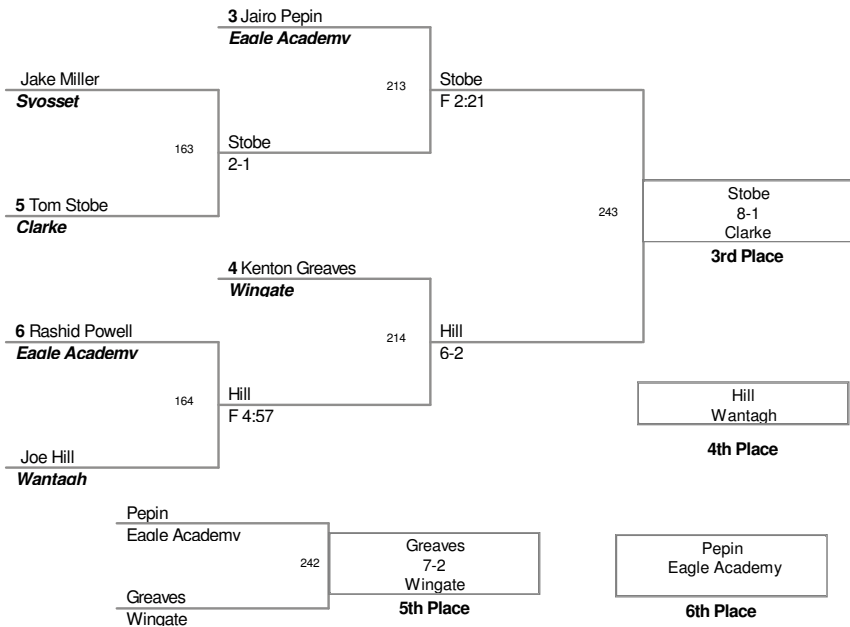

2012 Battle At The Beach
At Lynbrook

99 Lbs

2012 Battle At The Beach
At Lynbrook

106 Lbs

2012 Battle At The Beach
At Lynbrook

120 Lbs

2012 Battle At The Beach
At Lynbrook

126 Lbs

2012 Battle At The Beach
At Lynbrook

132 Lbs

2012 Battle At The Beach
At Lynbrook

138 Lbs

2012 Battle At The Beach
At Lynbrook

145 Lbs

2012 Battle At The Beach
At Lynbrook

160 Lbs

2012 Battle At The Beach
At Lynbrook

285 Lbs