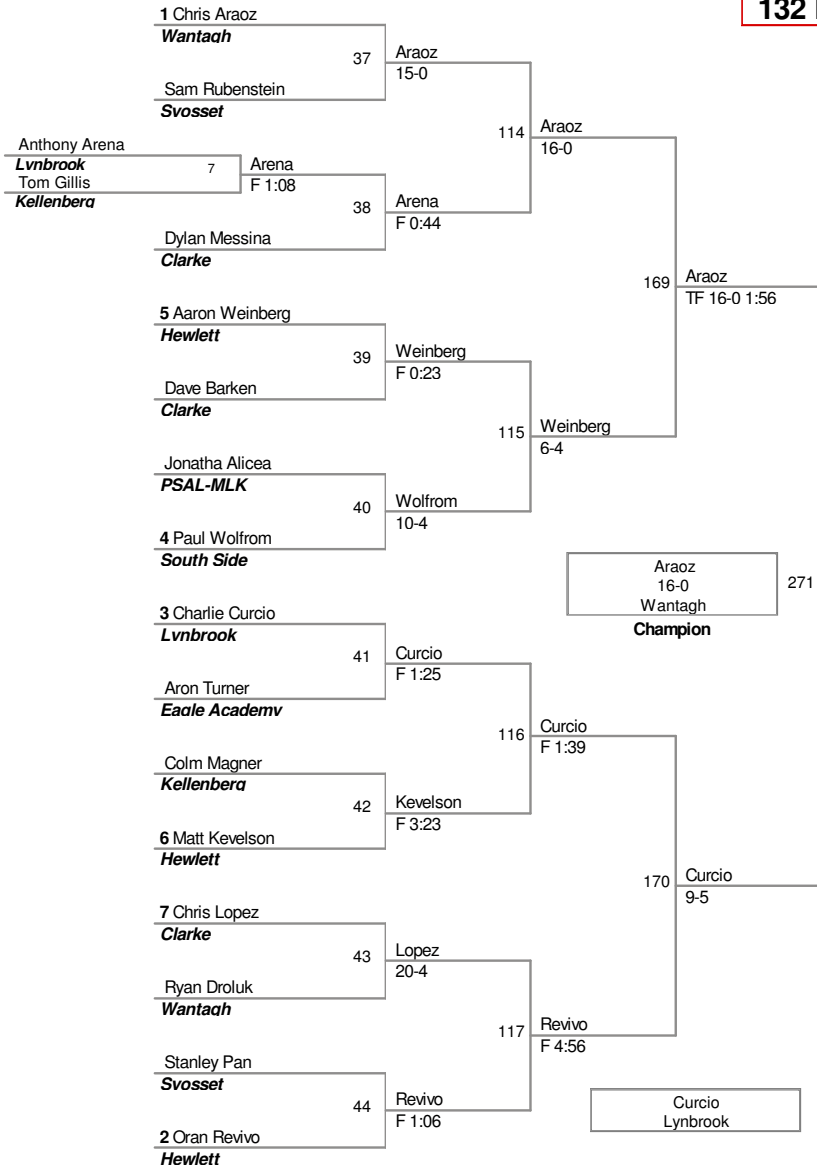

2012 Battle At The Beach
At Lynbrook

99 Lbs

2012 Battle At The Beach
At Lynbrook

106 Lbs

2012 Battle At The Beach
At Lynbrook

120 Lbs

2012 Battle At The Beach
At Lynbrook

126 Lbs

2012 Battle At The Beach
At Lynbrook

132 Lbs

2012 Battle At The Beach
At Lynbrook

138 Lbs

2012 Battle At The Beach
At Lynbrook

145 Lbs

2012 Battle At The Beach
At Lynbrook

160 Lbs

2012 Battle At The Beach
At Lynbrook

170 Lbs

2012 Battle At The Beach
At Lynbrook

182 Lbs

2012 Battle At The Beach
At Lynbrook

195 Lbs

2012 Battle At The Beach
At Lynbrook

220 Lbs

2012 Battle At The Beach
At Lynbrook

285 Lbs