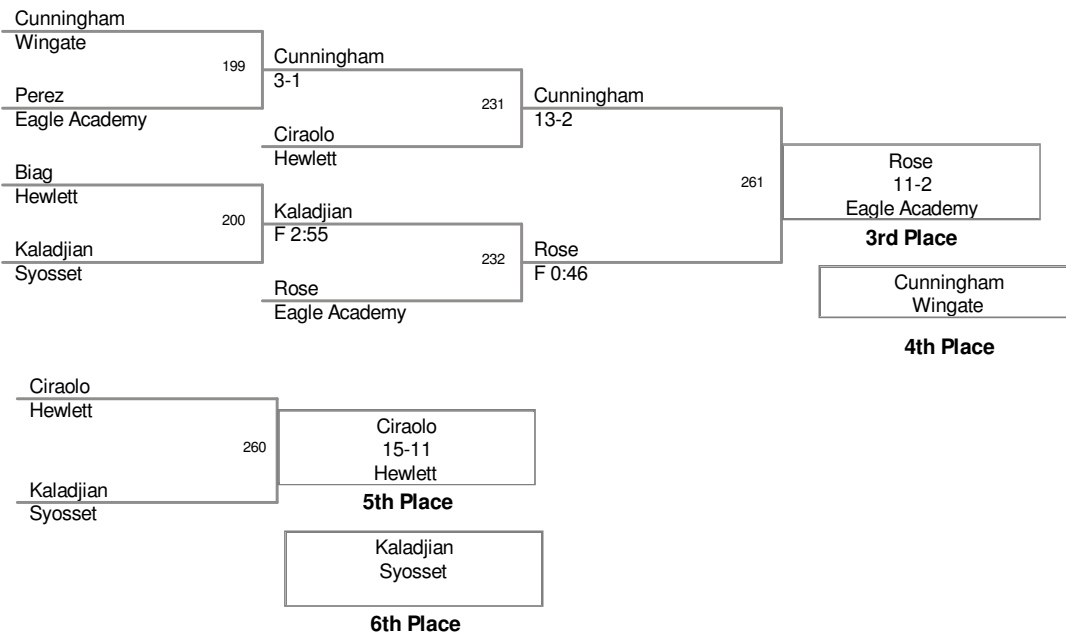

2012 Battle At The Beach
At Lynbrook

170 Lbs

2012 Battle At The Beach
At Lynbrook

182 Lbs

2012 Battle At The Beach
At Lynbrook

195 Lbs

2012 Battle At The Beach
At Lynbrook

220 Lbs