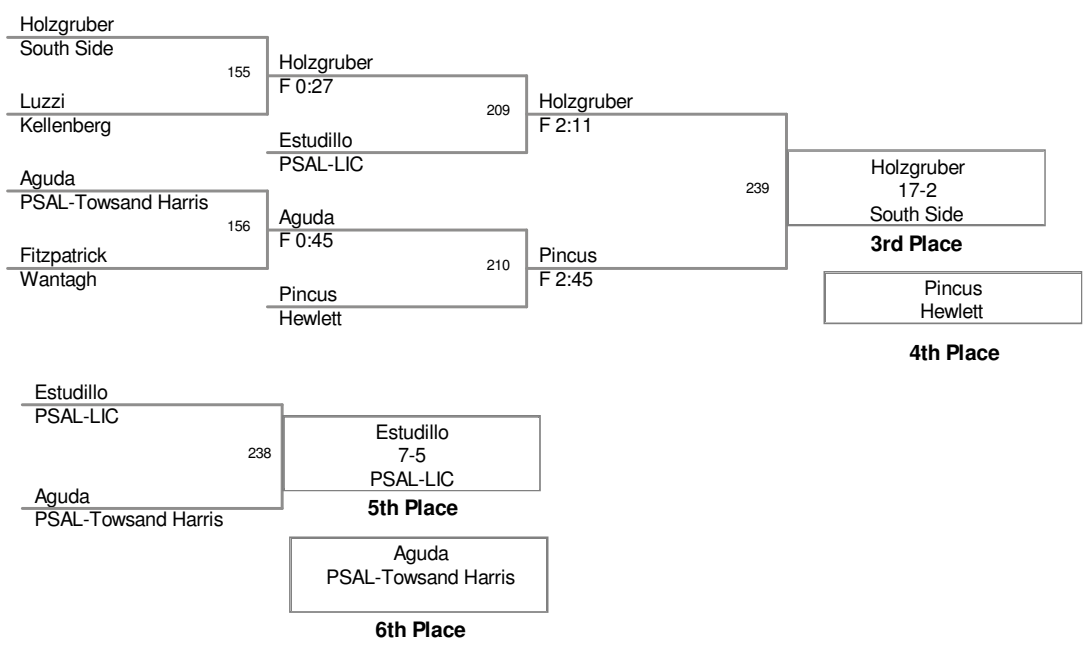

2012 Battle At The Beach
At Lynbrook

99 Lbs

2012 Battle At The Beach
At Lynbrook

106 Lbs

2012 Battle At The Beach
At Lynbrook

120 Lbs

2012 Battle At The Beach
At Lynbrook

126 Lbs

2012 Battle At The Beach
At Lynbrook

132 Lbs

2012 Battle At The Beach
At Lynbrook

138 Lbs

2012 Battle At The Beach
At Lynbrook

145 Lbs

2012 Battle At The Beach
At Lynbrook

160 Lbs

2012 Battle At The Beach
At Lynbrook

285 Lbs