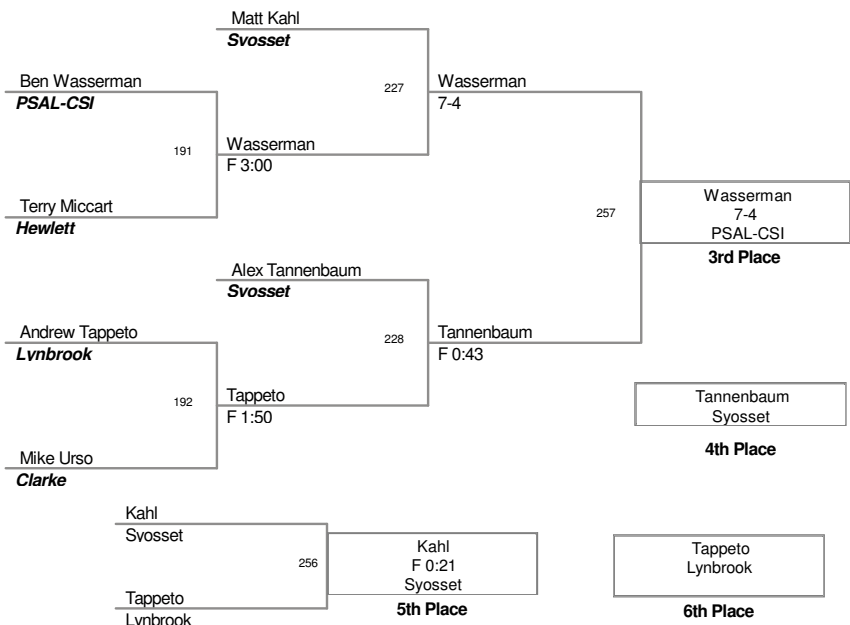

2012 Battle At The Beach
At Lynbrook

170 Lbs