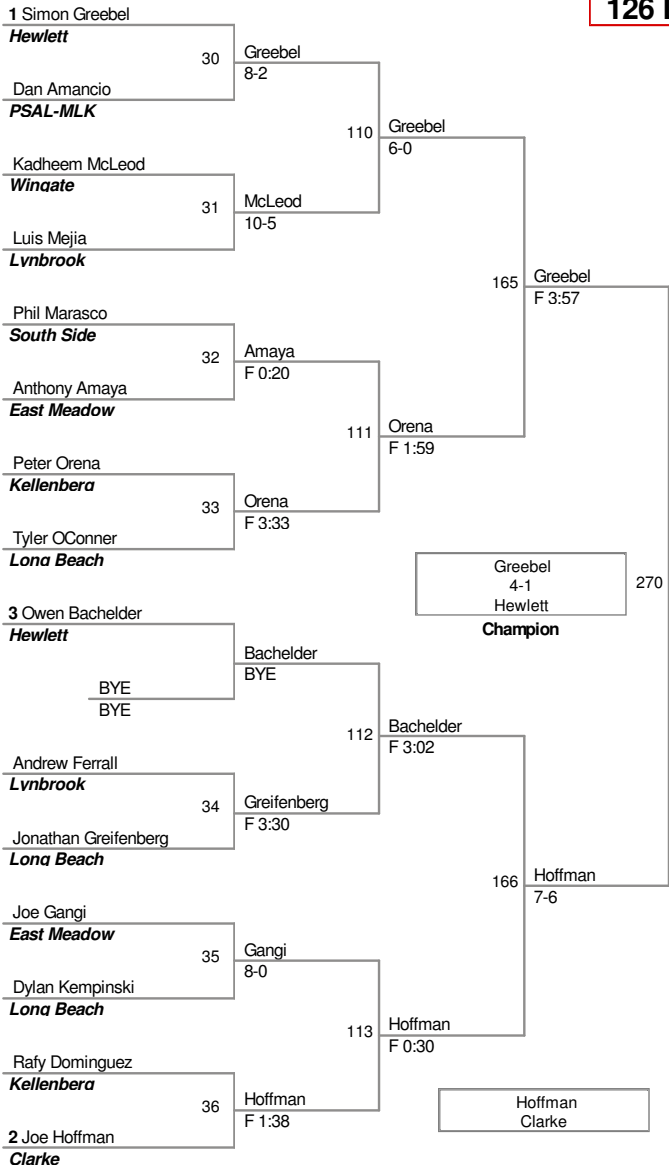

2012 Battle At The Beach
At Lynbrook

99 Lbs

2012 Battle At The Beach
At Lynbrook

106 Lbs

2012 Battle At The Beach
At Lynbrook

120 Lbs

2012 Battle At The Beach
At Lynbrook

126 Lbs

2012 Battle At The Beach
At Lynbrook

132 Lbs

2012 Battle At The Beach
At Lynbrook

138 Lbs

2012 Battle At The Beach
At Lynbrook

145 Lbs

2012 Battle At The Beach
At Lynbrook

160 Lbs

2012 Battle At The Beach
At Lynbrook

170 Lbs

2012 Battle At The Beach
At Lynbrook

182 Lbs

2012 Battle At The Beach
At Lynbrook

195 Lbs

2012 Battle At The Beach
At Lynbrook

220 Lbs

2012 Battle At The Beach
At Lynbrook

285 Lbs