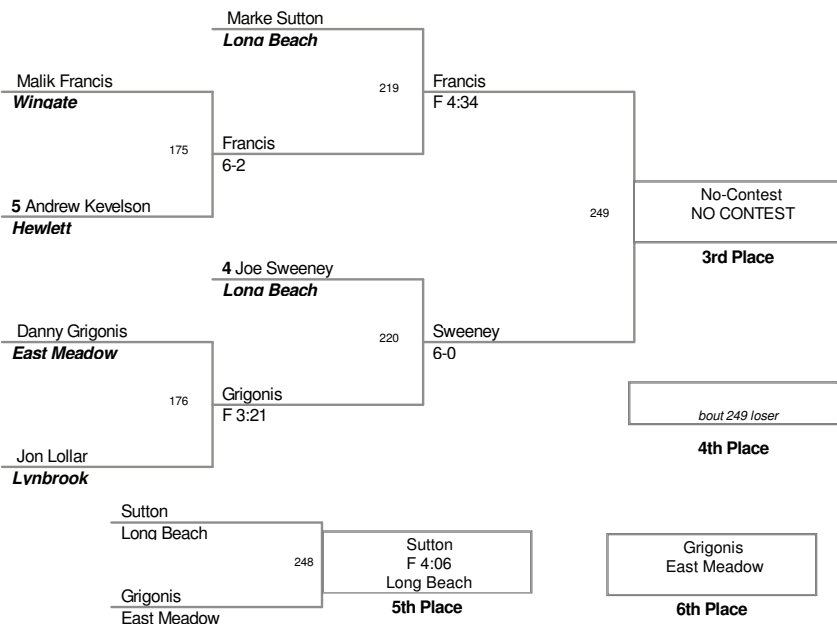

2012 Battle At The Beach
At Lynbrook

99 Lbs

2012 Battle At The Beach
At Lynbrook

106 Lbs

2012 Battle At The Beach
At Lynbrook

120 Lbs

2012 Battle At The Beach
At Lynbrook

126 Lbs

2012 Battle At The Beach
At Lynbrook

132 Lbs

2012 Battle At The Beach
At Lynbrook

138 Lbs

2012 Battle At The Beach
At Lynbrook

145 Lbs

2012 Battle At The Beach
At Lynbrook

160 Lbs

2012 Battle At The Beach
At Lynbrook

170 Lbs

2012 Battle At The Beach
At Lynbrook

182 Lbs

2012 Battle At The Beach
At Lynbrook

195 Lbs

2012 Battle At The Beach
At Lynbrook

220 Lbs

2012 Battle At The Beach
At Lynbrook

285 Lbs