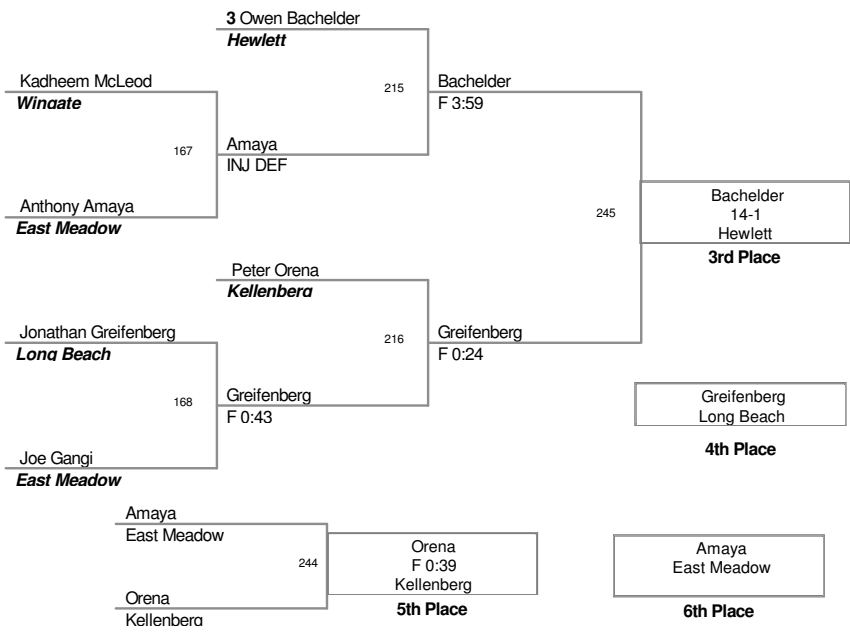

2012 Battle At The Beach
At Lynbrook

99 Lbs

2012 Battle At The Beach
At Lynbrook

106 Lbs

2012 Battle At The Beach
At Lynbrook

120 Lbs

2012 Battle At The Beach
At Lynbrook

126 Lbs

2012 Battle At The Beach
At Lynbrook

132 Lbs

2012 Battle At The Beach
At Lynbrook

138 Lbs

2012 Battle At The Beach
At Lynbrook

145 Lbs

2012 Battle At The Beach
At Lynbrook

160 Lbs

2012 Battle At The Beach
At Lynbrook

170 Lbs

2012 Battle At The Beach
At Lynbrook

182 Lbs

2012 Battle At The Beach
At Lynbrook

195 Lbs

2012 Battle At The Beach
At Lynbrook

220 Lbs

2012 Battle At The Beach
At Lynbrook

285 Lbs