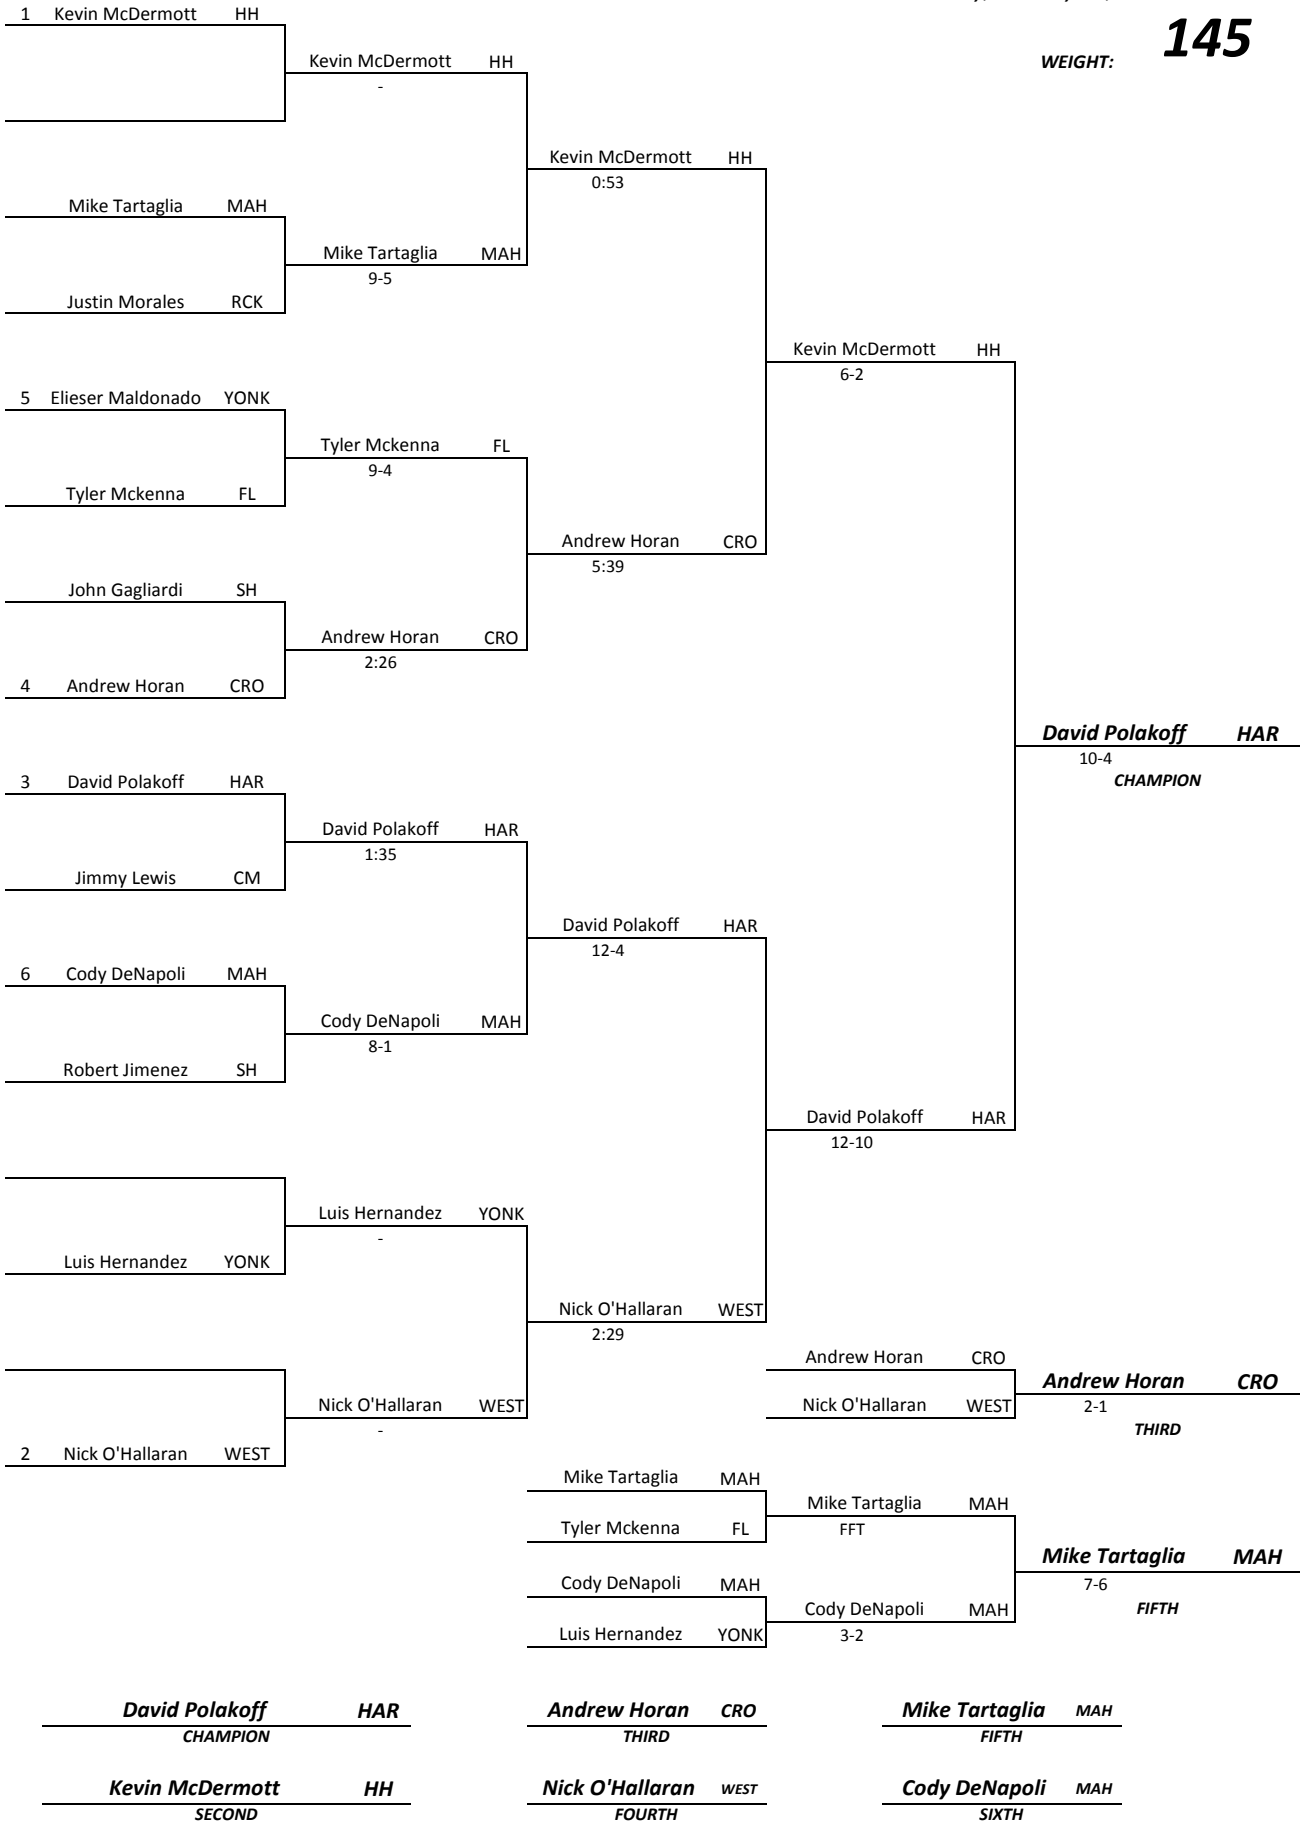

2013 SUPER SIXTEEN WRESTLING INVITATIONAL

YONKERS HIGH SCHOOL
Saturday, January 26, 2013

WEIGHT: **145**