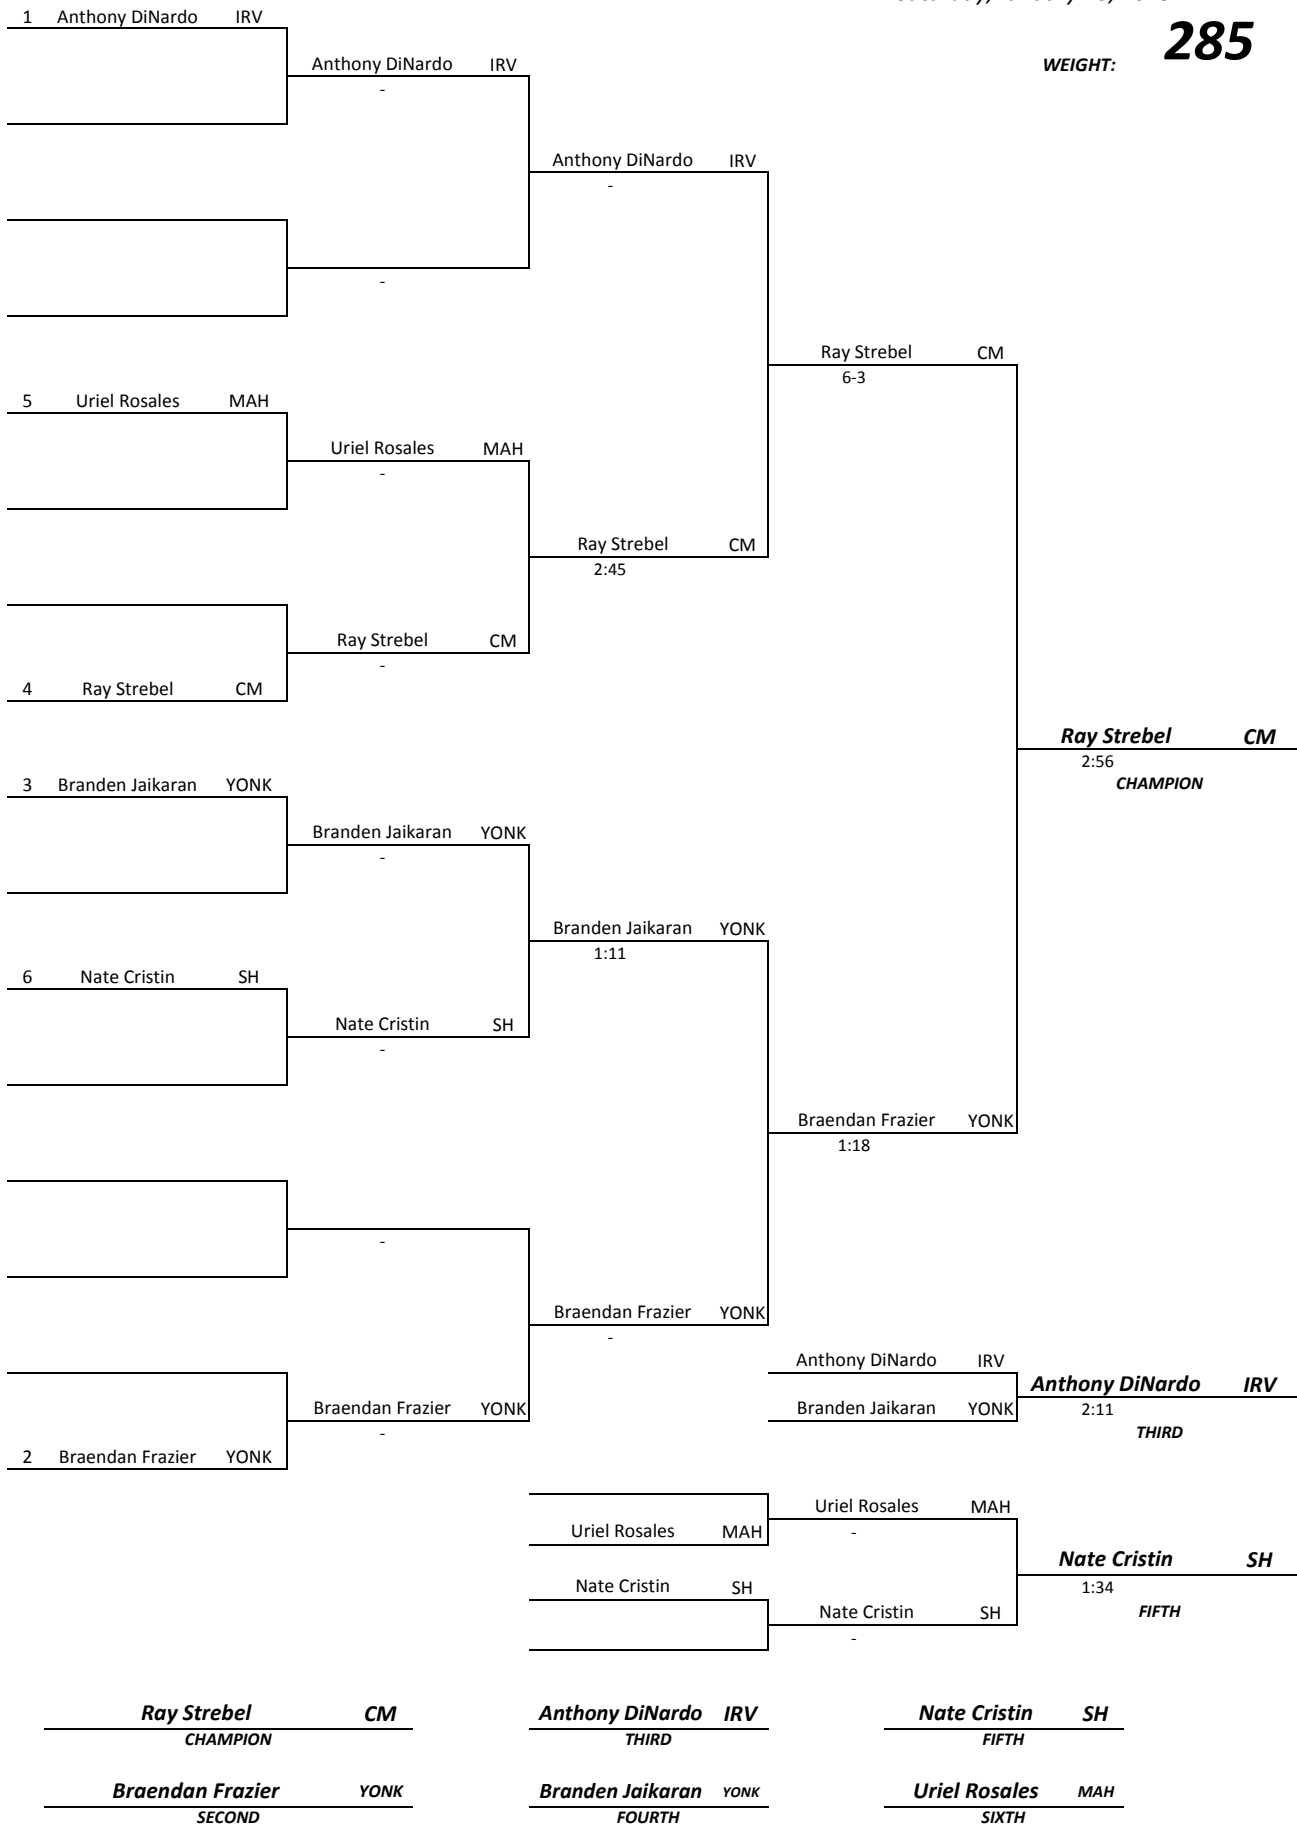

2013 SUPER SIXTEEN WRESTLING INVITATIONAL

YONKERS HIGH SCHOOL
Saturday, January 26, 2013

WEIGHT: **285**

TEAM STANDINGS

AT THE CONCLUSION OF THE SEMIFINAL & CONSOLATION ROUND

1	144.0	FOX LANE
2	137.5	HENDRICK HUDSON
3	120.5	CENTER MORCHIES
4	112.0	MAHOPAC

5	102.0	SLEEPY HOLLOW
6	94.0	HARRISON
7	85.0	YONKERS
8	69.0	RC KETCHAM

9	59.0	YORKTOWN
10	57.0	CROTON
10	57.0	IRVINGTON
12	45.0	WESTLAKE

13	36.0	BYRAM HILLS
14	34.0	MOUNT VERNON
15	25.5	ARDSLEY
16	13.0	CARMEL

17	0.0	0
17	0.0	0
17	0.0	0
17	0.0	0