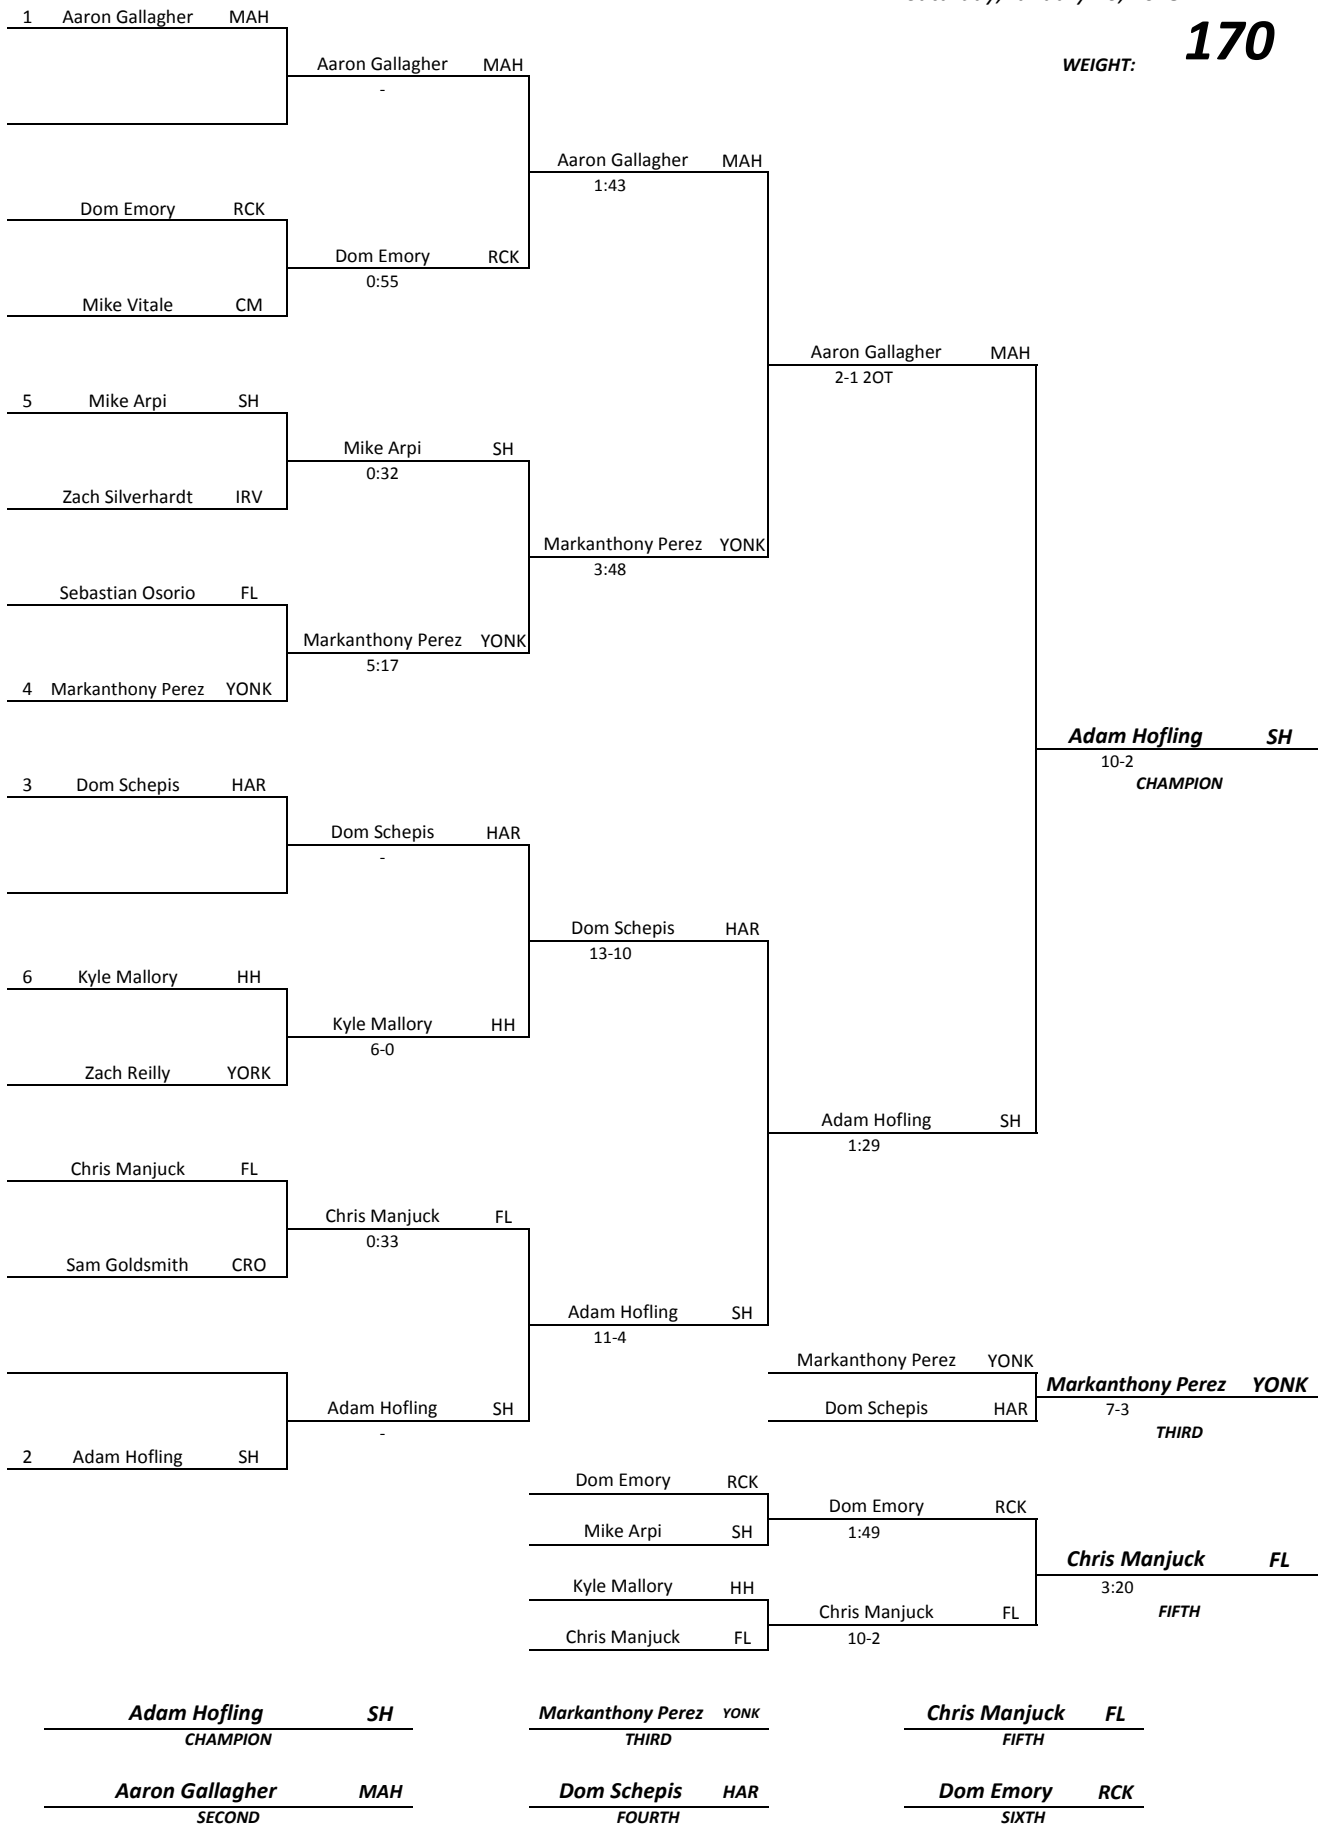

2013 SUPER SIXTEEN WRESTLING INVITATIONAL

YONKERS HIGH SCHOOL
Saturday, January 26, 2013

WEIGHT: **170**