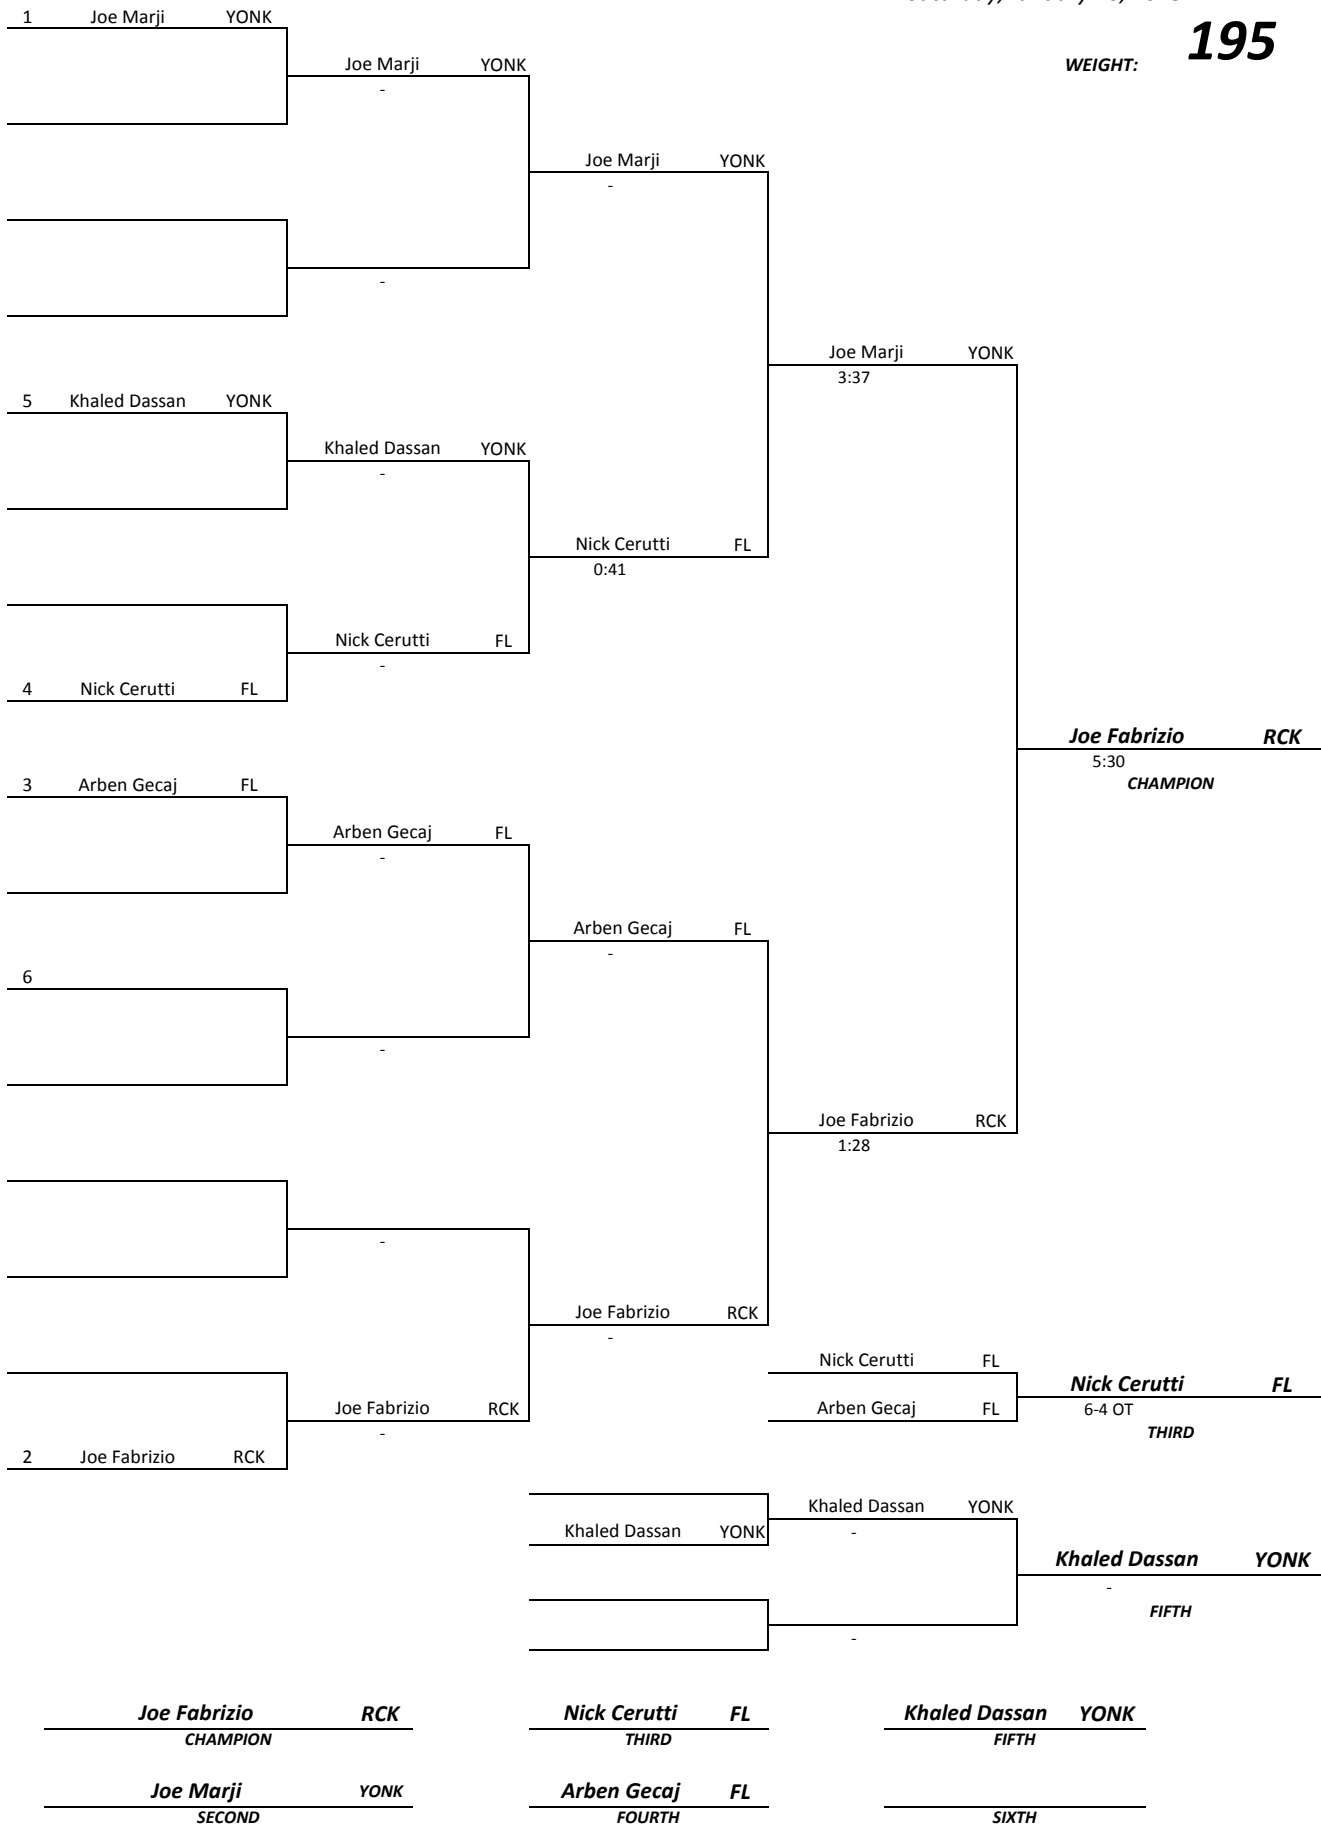

2013 SUPER SIXTEEN WRESTLING INVITATIONAL

YONKERS HIGH SCHOOL
Saturday, January 26, 2013

WEIGHT: **195**