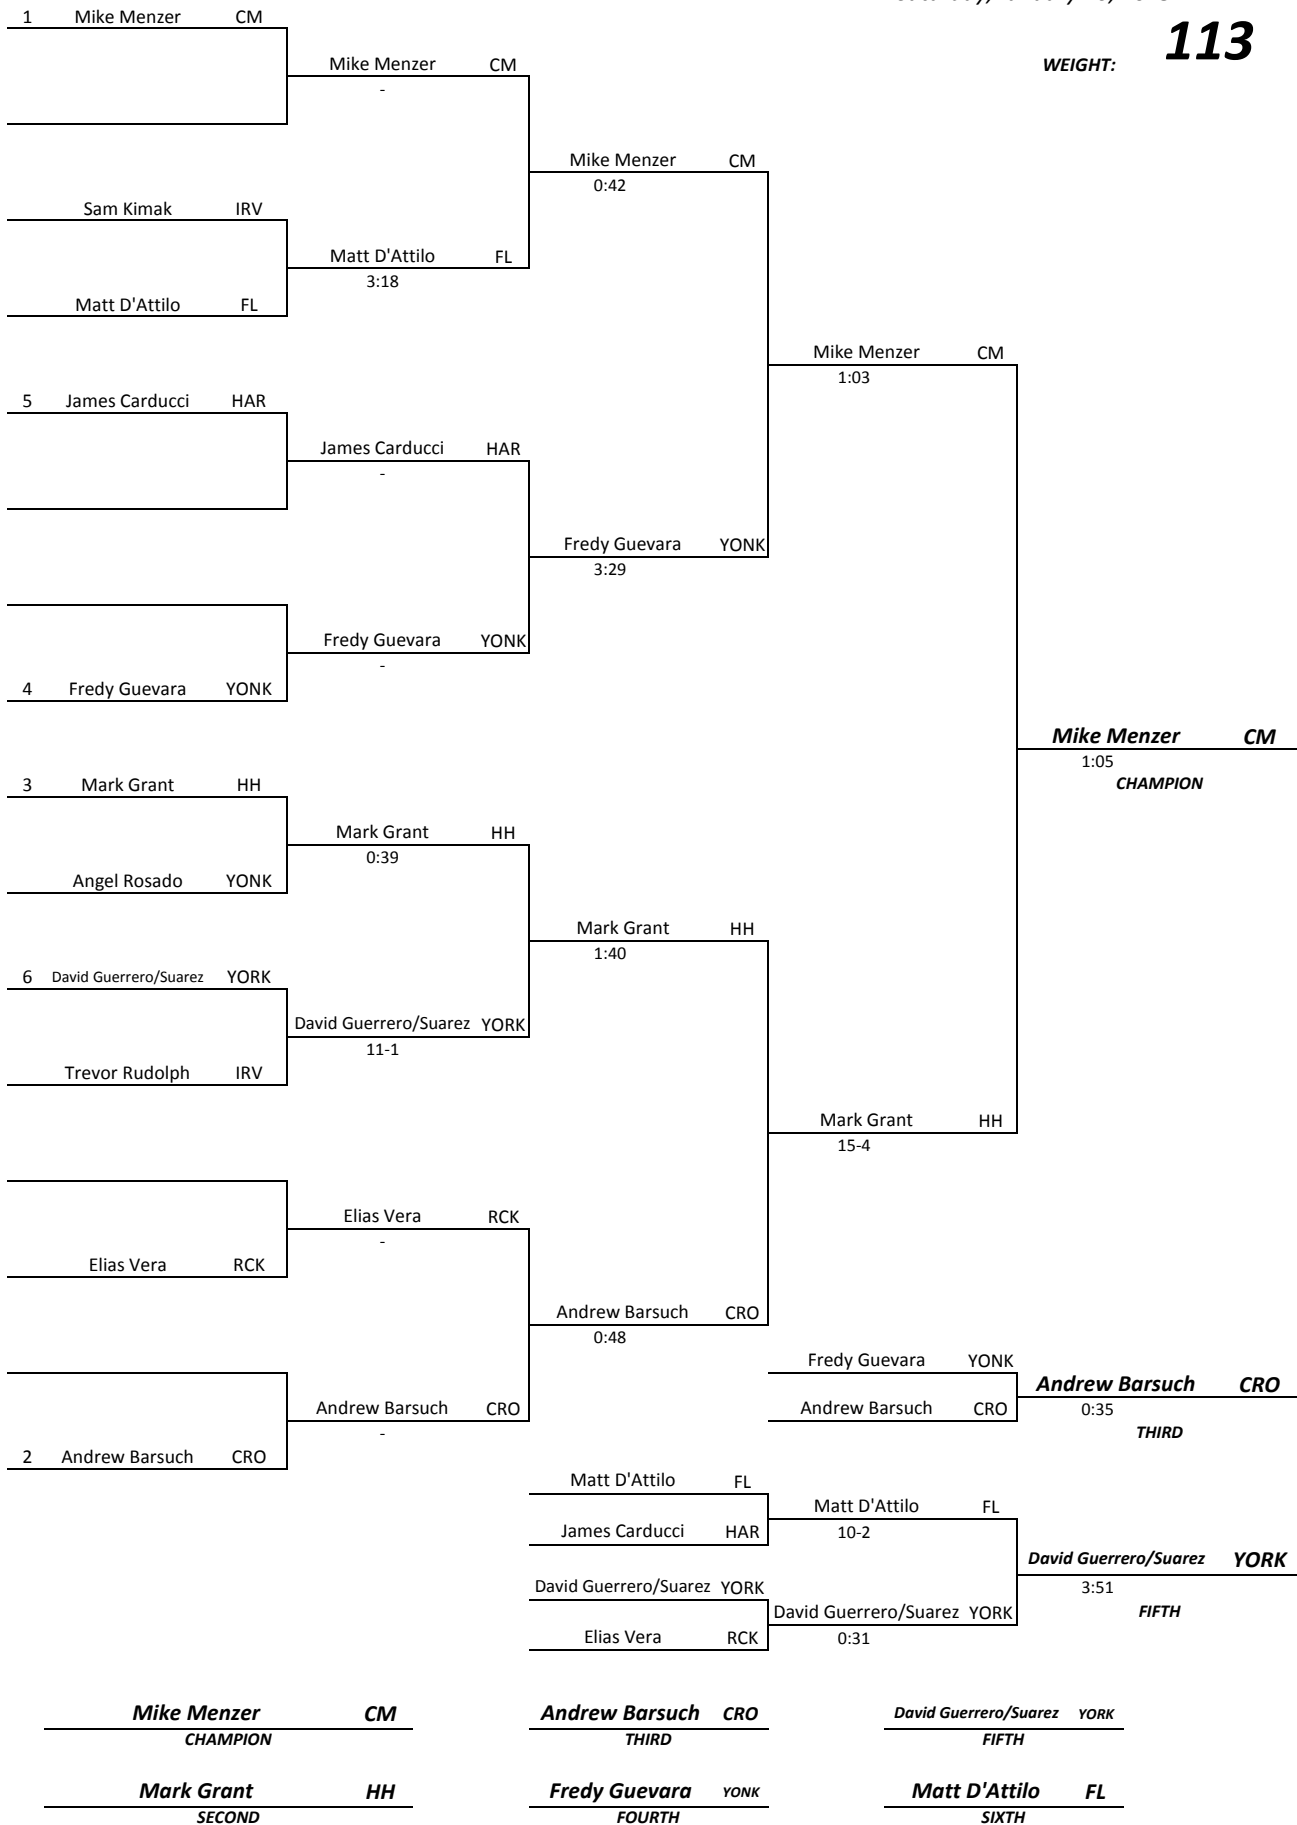

2013 SUPER SIXTEEN WRESTLING INVITATIONAL

YONKERS HIGH SCHOOL
Saturday, January 26, 2013

WEIGHT: **113**