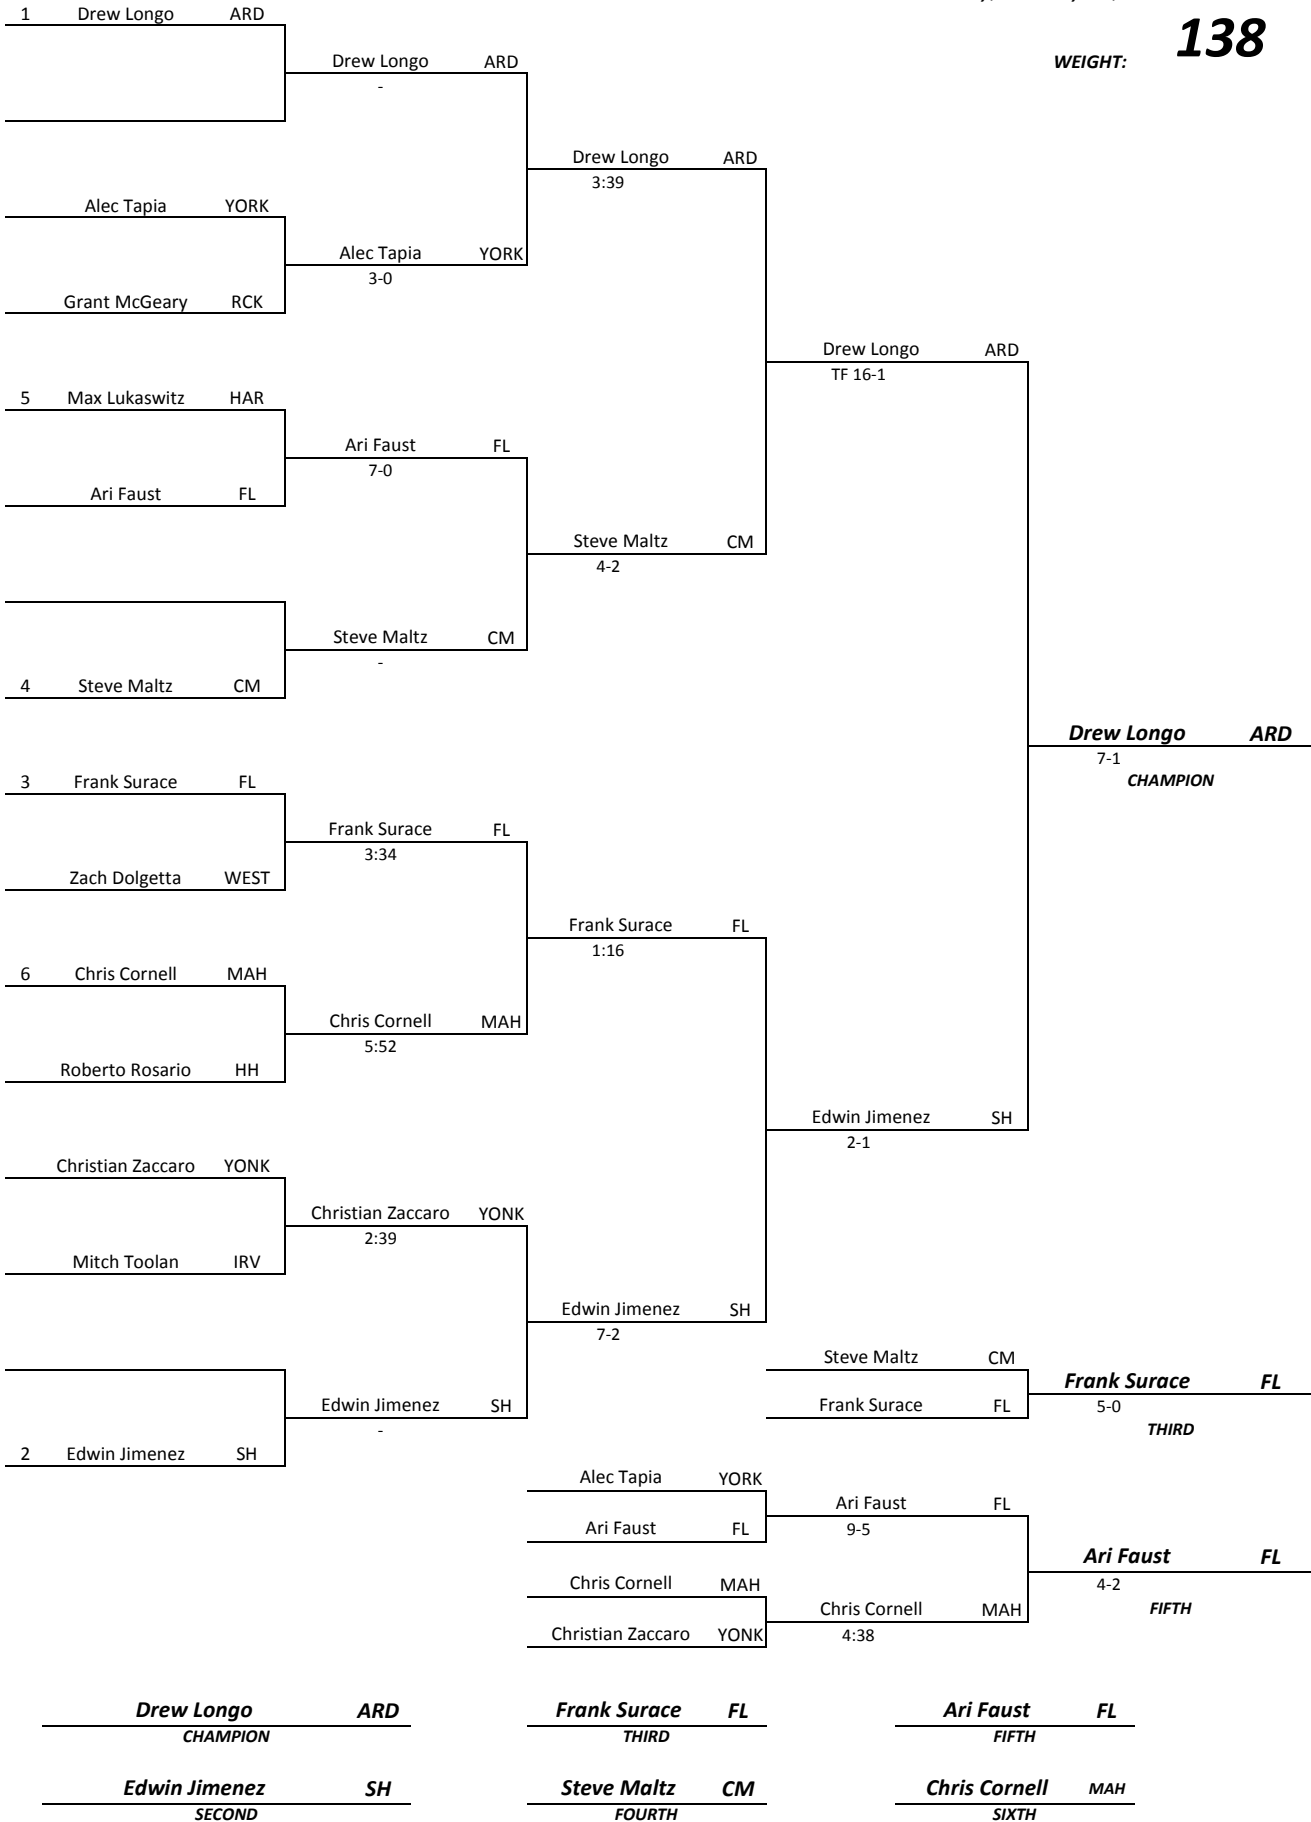

2013 SUPER SIXTEEN WRESTLING INVITATIONAL

YONKERS HIGH SCHOOL
Saturday, January 26, 2013

WEIGHT: **138**