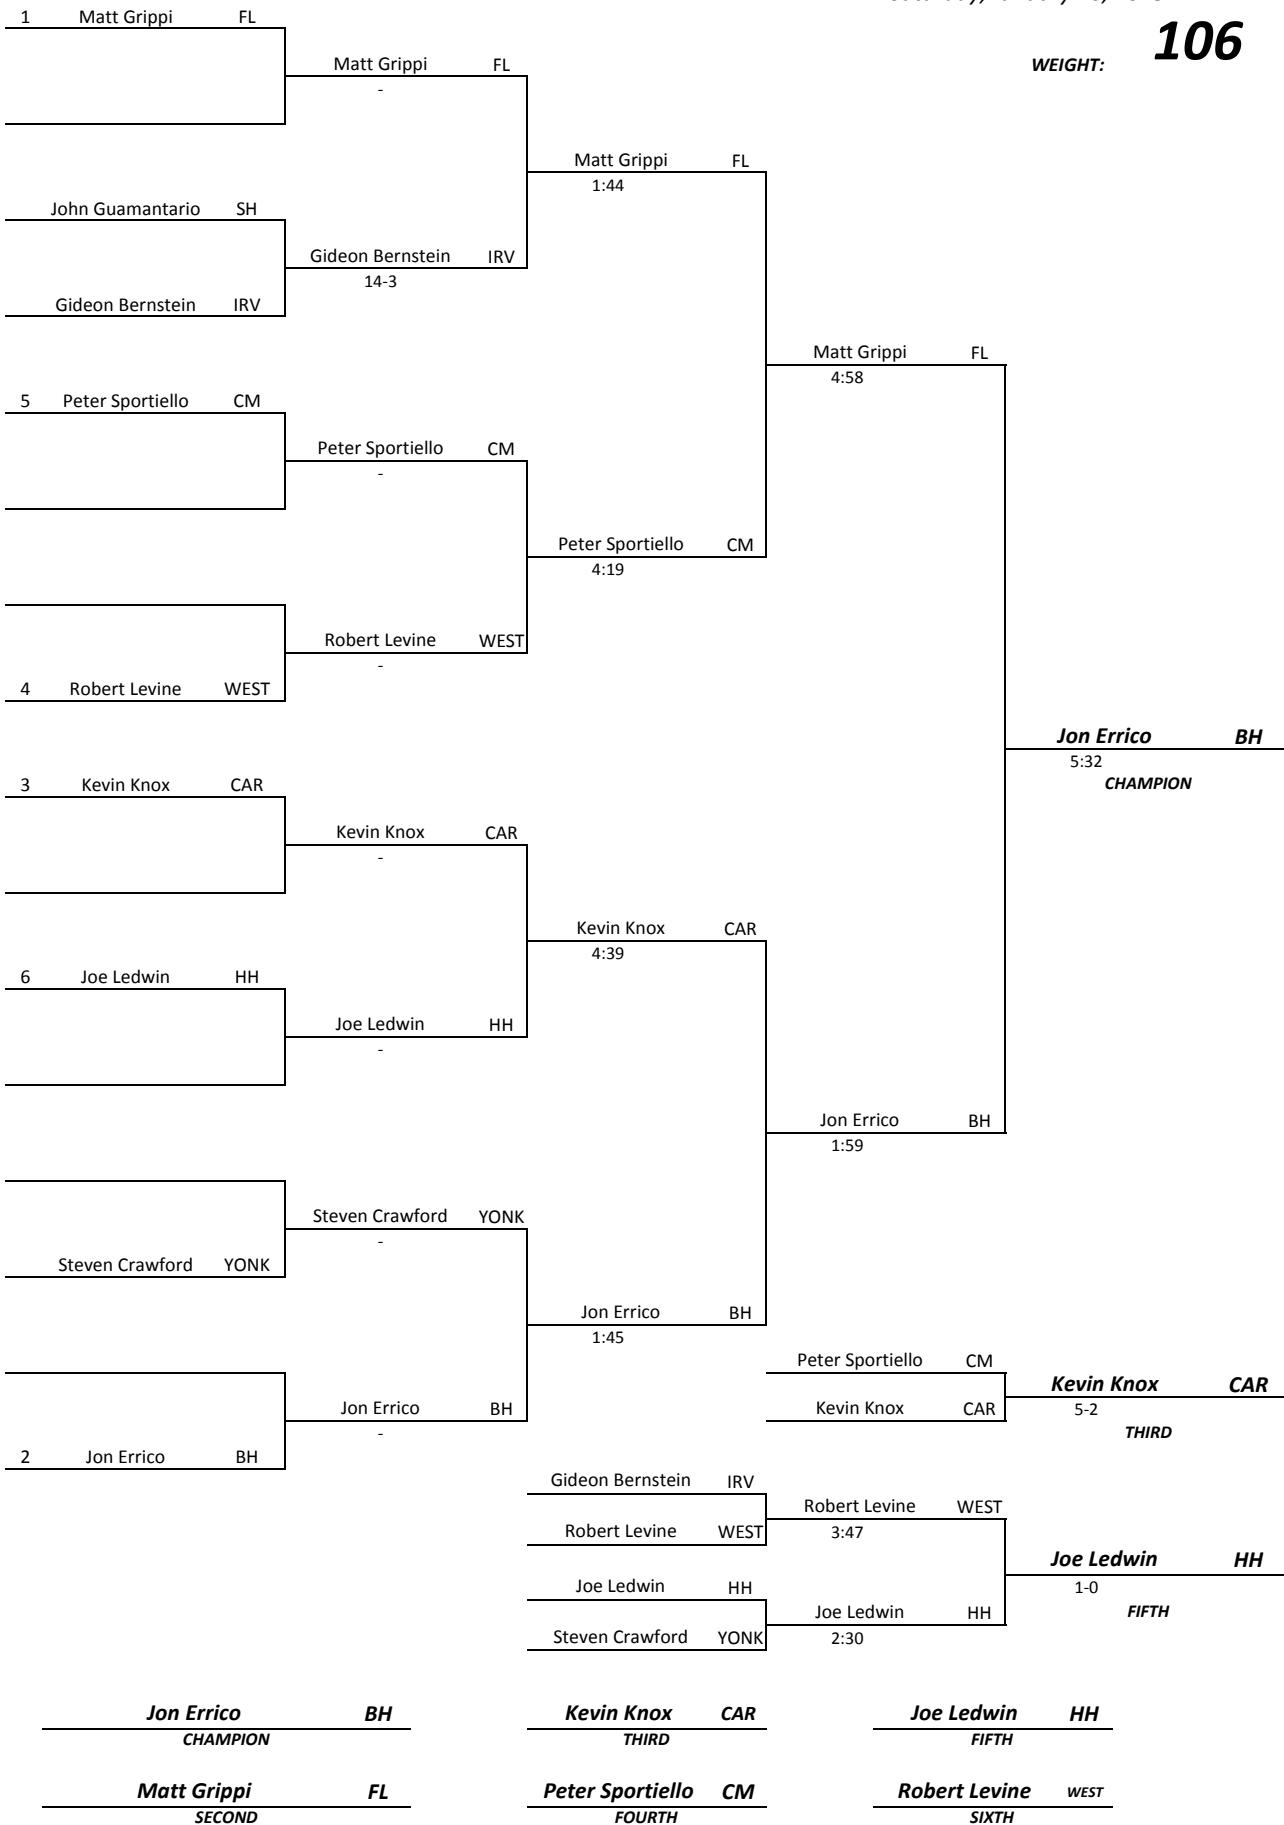

2013 SUPER SIXTEEN WRESTLING INVITATIONAL

YONKERS HIGH SCHOOL
Saturday, January 26, 2013

WEIGHT: **106**