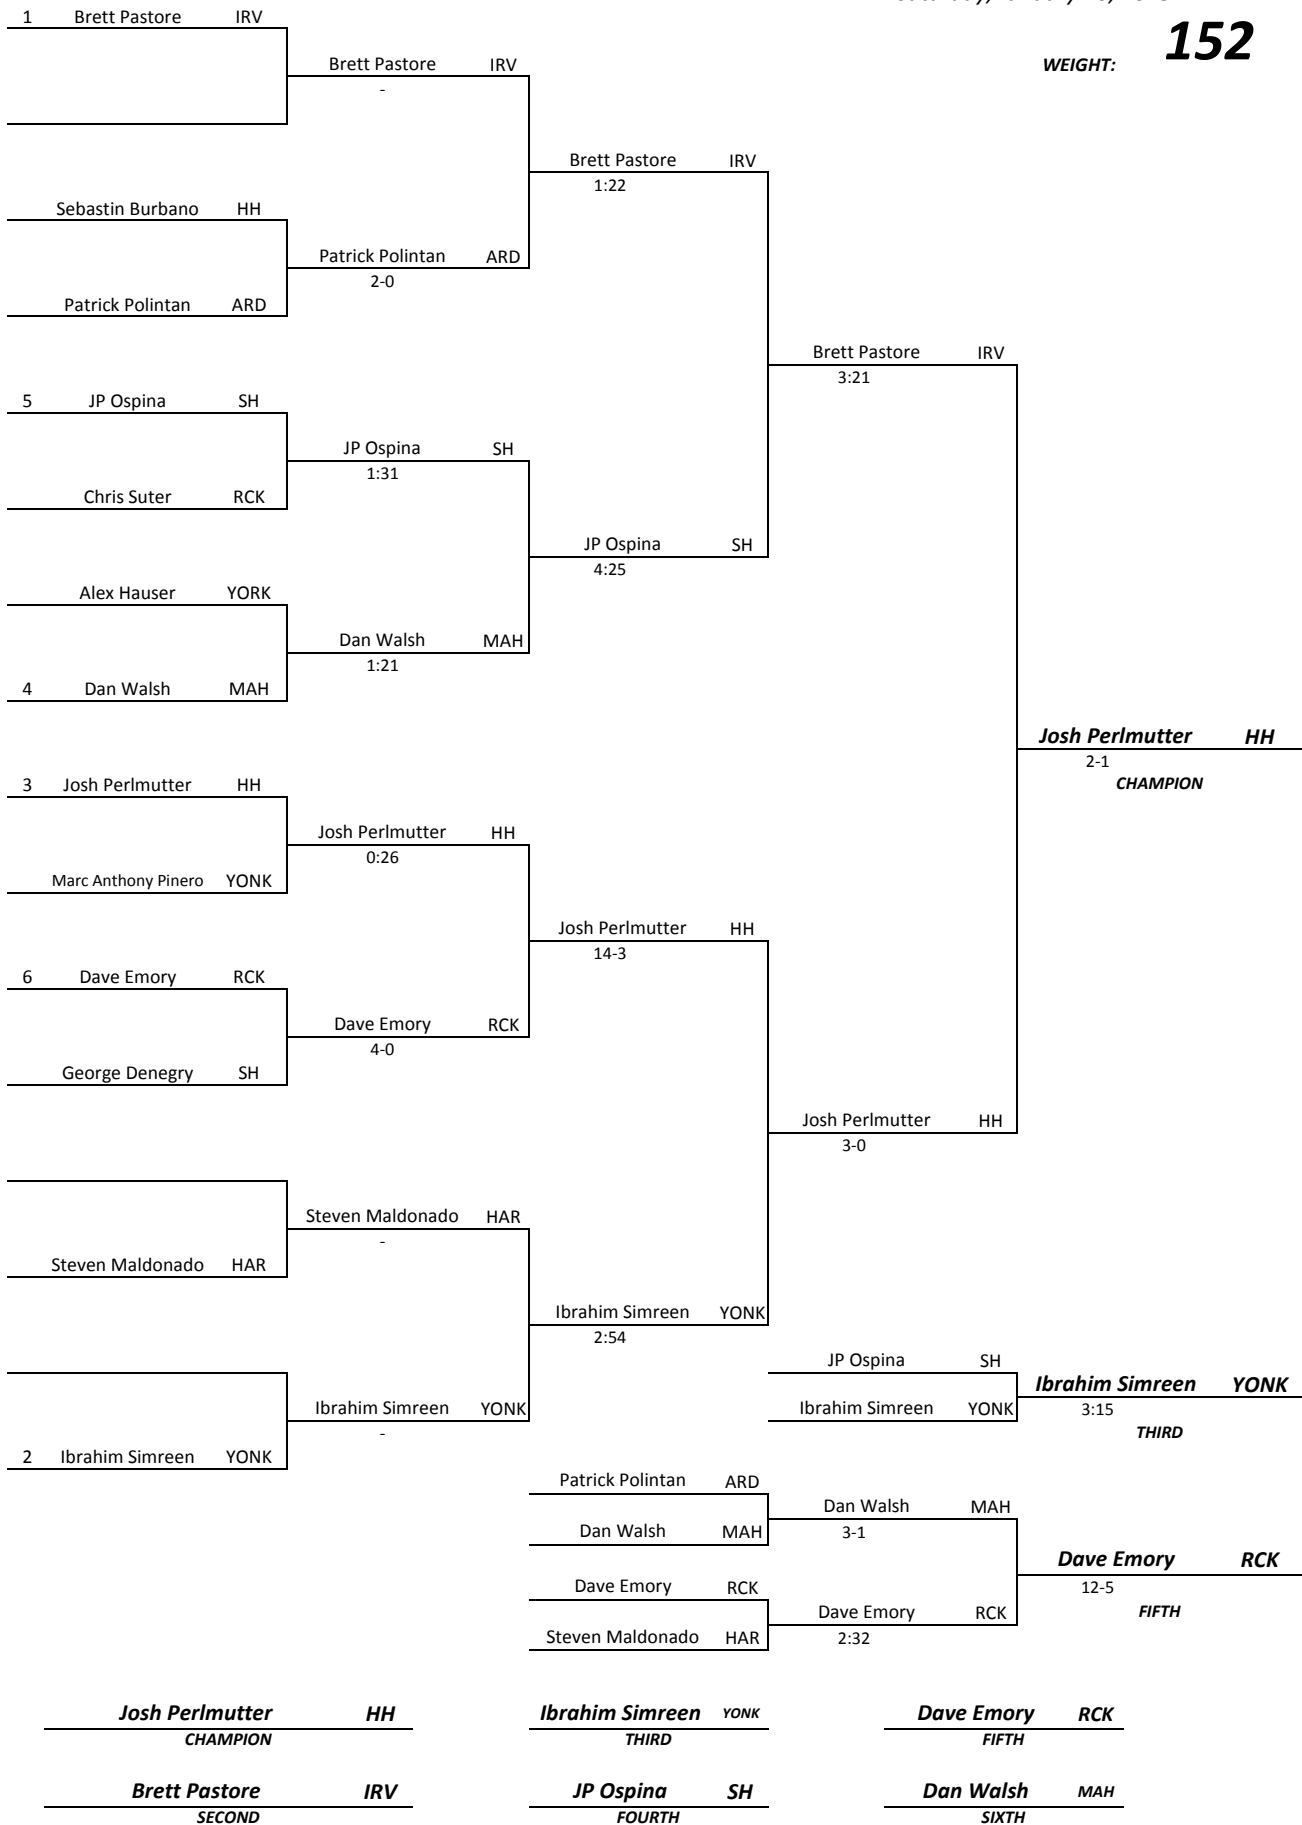

2013 SUPER SIXTEEN WRESTLING INVITATIONAL

YONKERS HIGH SCHOOL
Saturday, January 26, 2013

WEIGHT: **152**