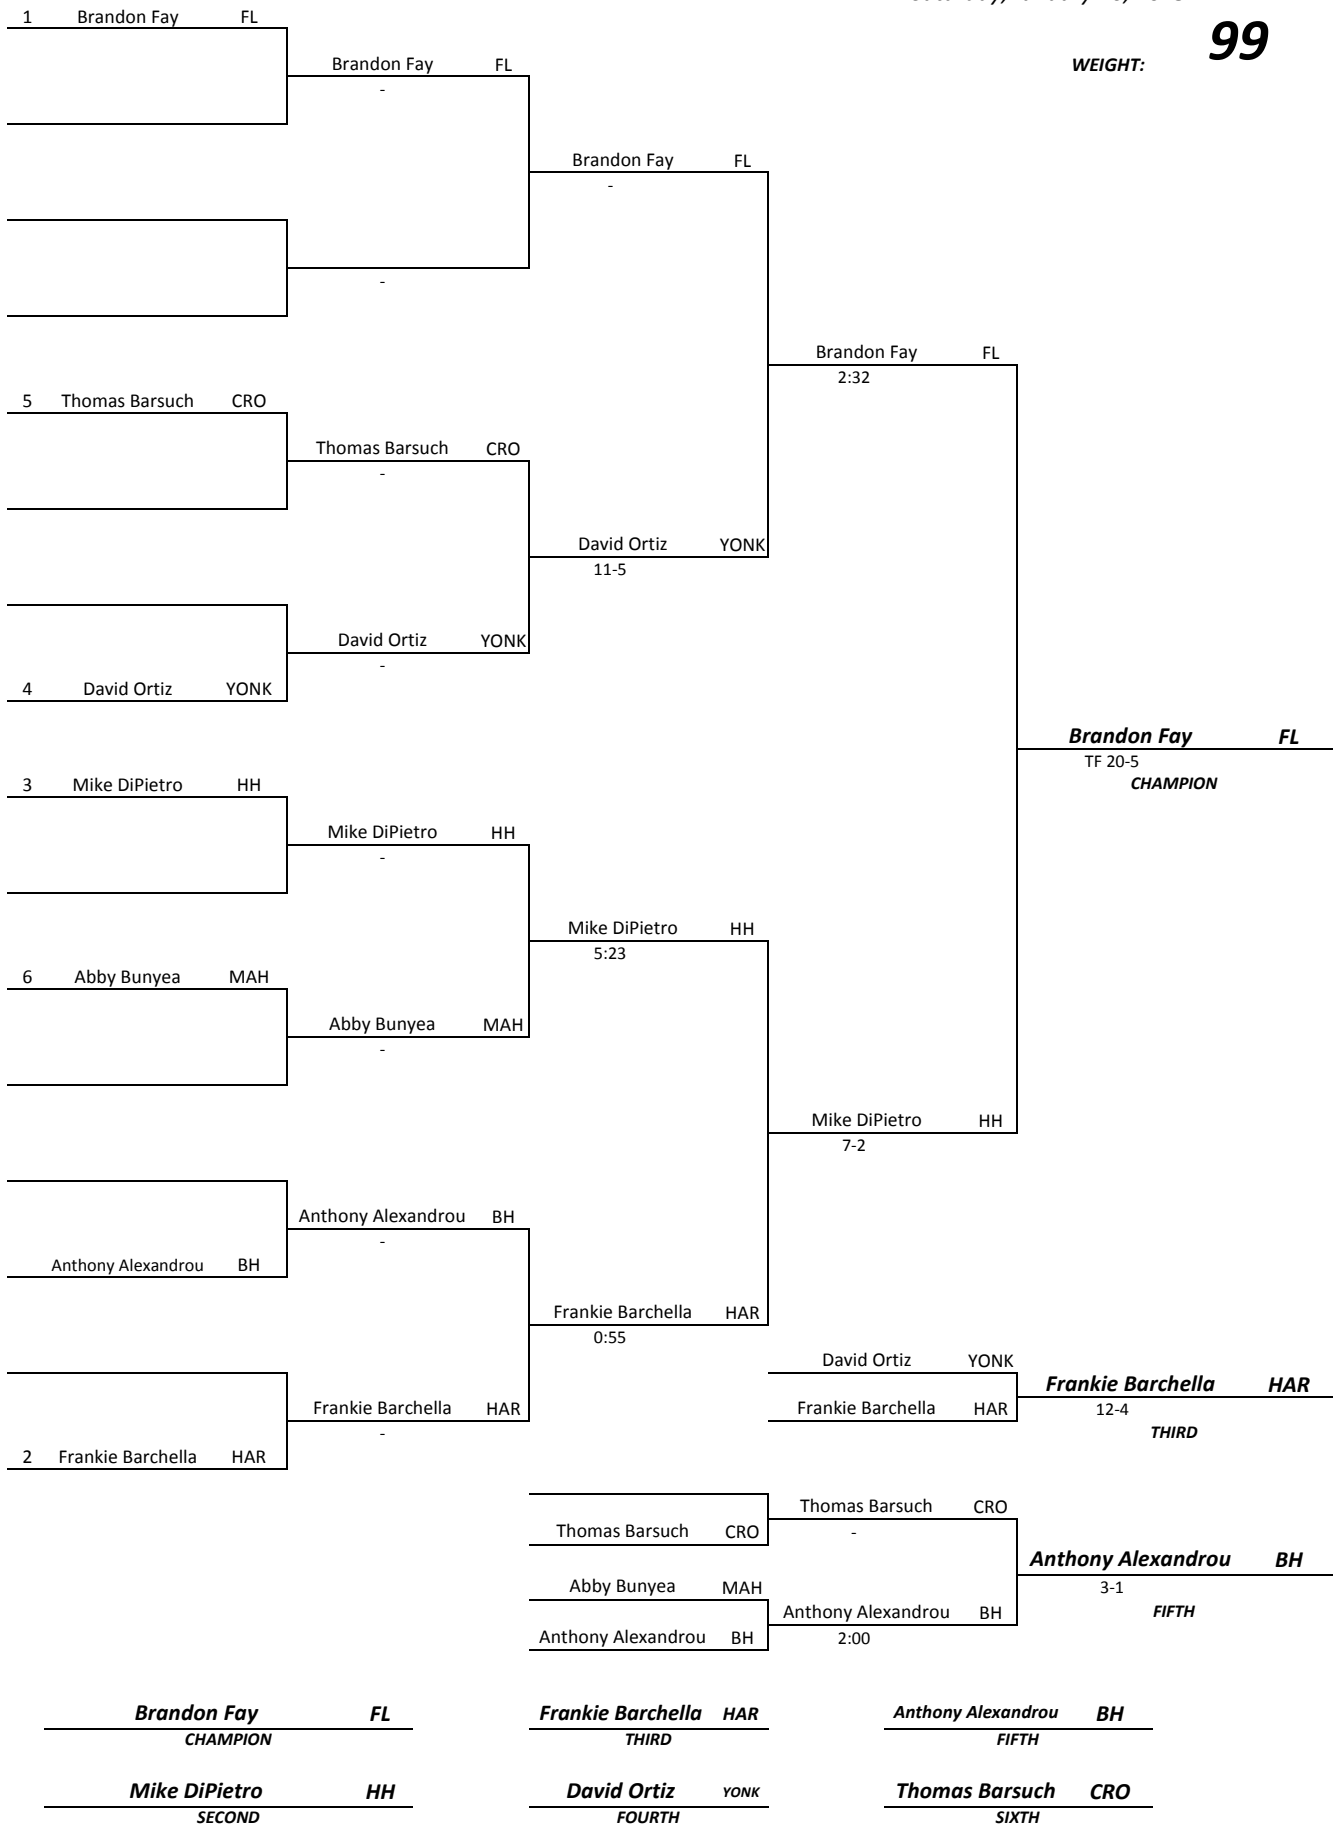

Tournament Title **2013 SUPER SIXTEEN WRESTLING INVITATIONAL**
Location **YONKERS HIGH SCHOOL**
Date **Saturday, January 26, 2013**

TEAM KEY

	<i>School Name</i>	<i>Abbreviation</i>
1	ARDSLEY	ARD
2	BYRAM HILLS	BH
3	CARMEL	CAR
4	CENTER MORCHIES	CM
5	CROTON	CRO
6	FOX LANE	FL
7	HARRISON	HAR
8	HENDRICK HUDSON	HH
9	IRVINGTON	IRV
10	MAHOPAC	MAH
11	MOUNT VERNON	MTV
12	RC KETCHAM	RCK
13	SLEEPY HOLLOW	SH
14	WESTLAKE	WEST
15	YONKERS	YONK
16	YORKTOWN	YORK
17		-----
18		-----
19		-----
20		-----
21		-----
22		-----
23		-----
24		-----
25		-----

2013 SUPER SIXTEEN WRESTLING INVITATIONAL

YONKERS HIGH SCHOOL
Saturday, January 26, 2013

WEIGHT: **99**