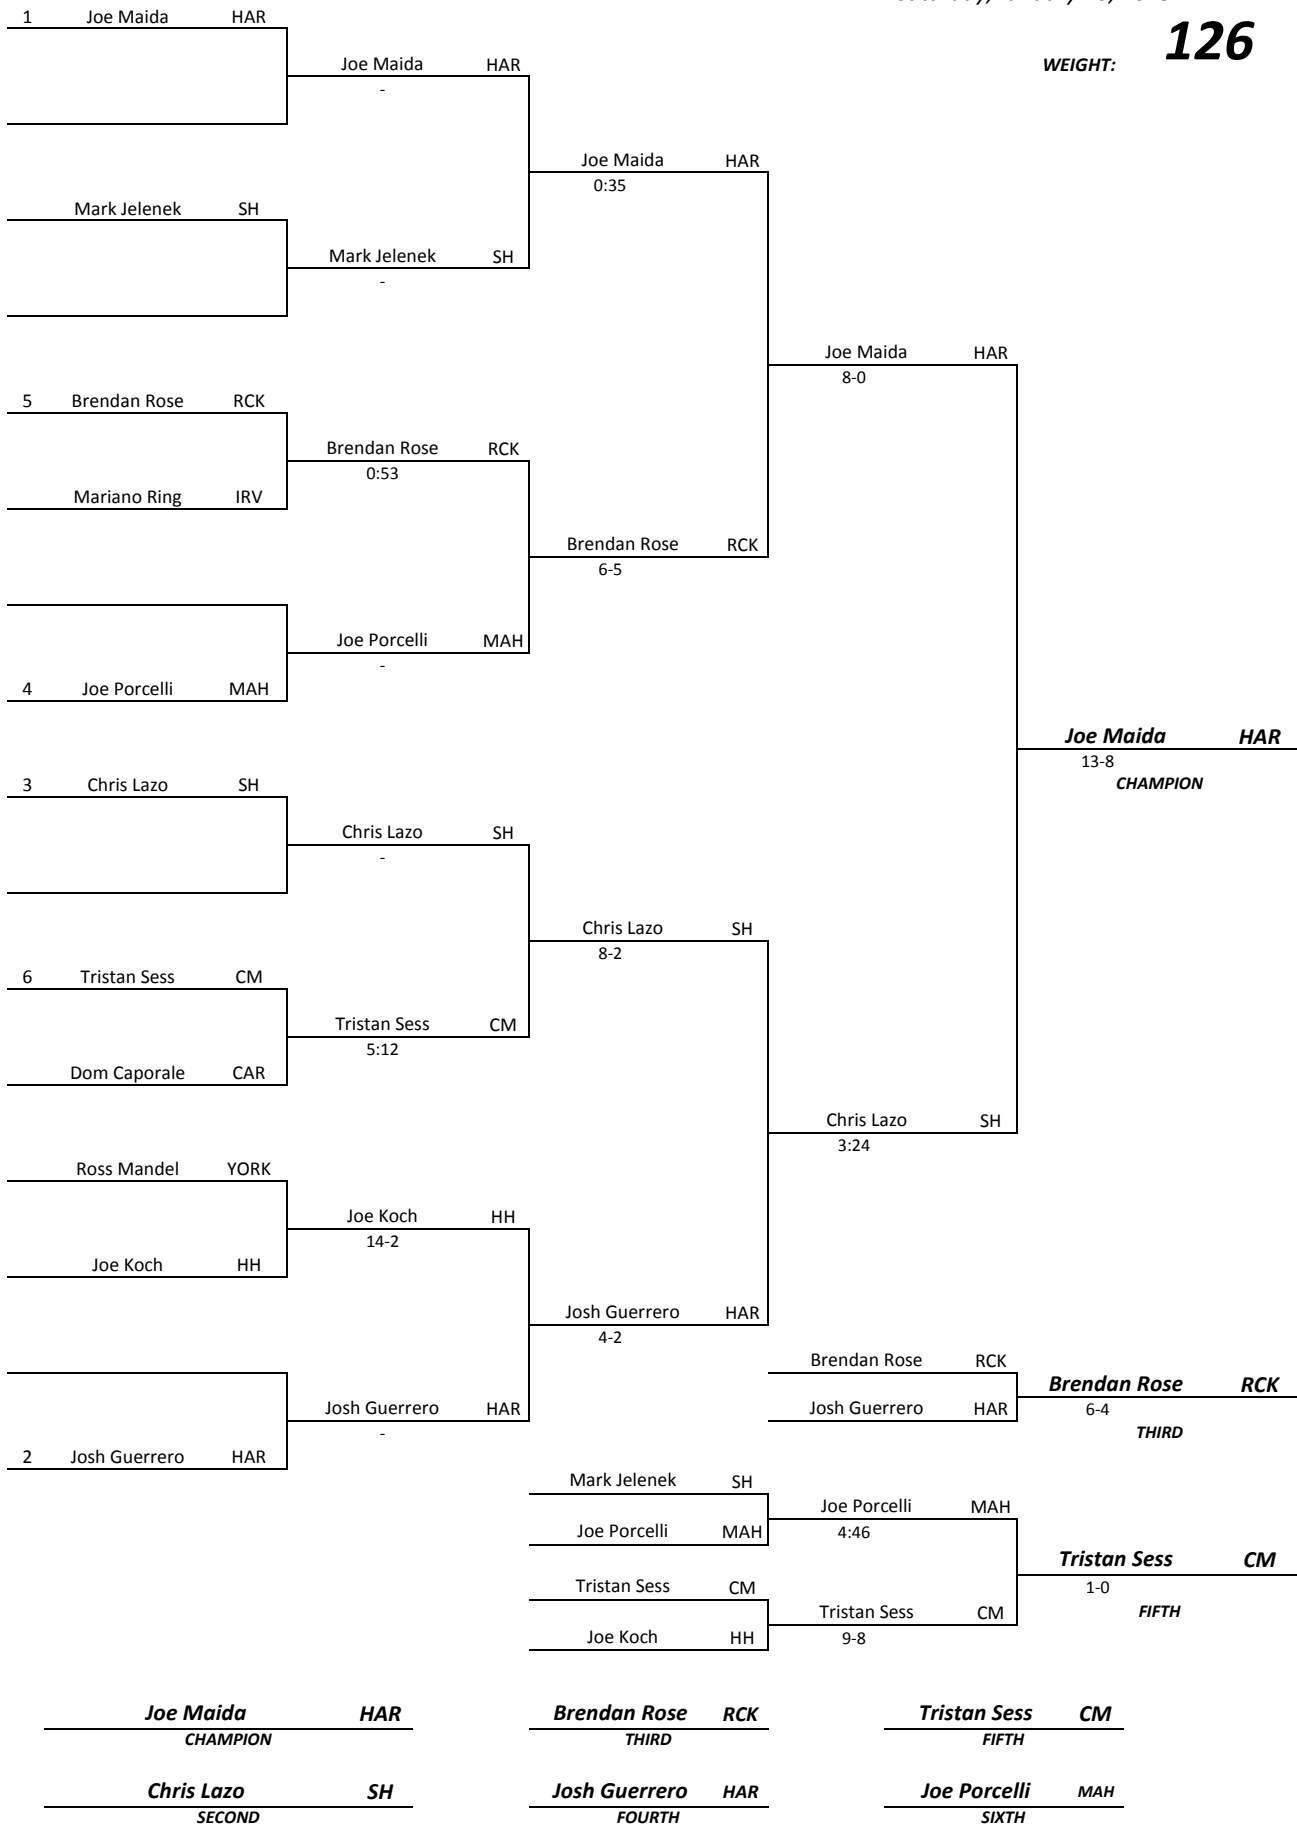

2013 SUPER SIXTEEN WRESTLING INVITATIONAL

YONKERS HIGH SCHOOL
Saturday, January 26, 2013

WEIGHT: **126**