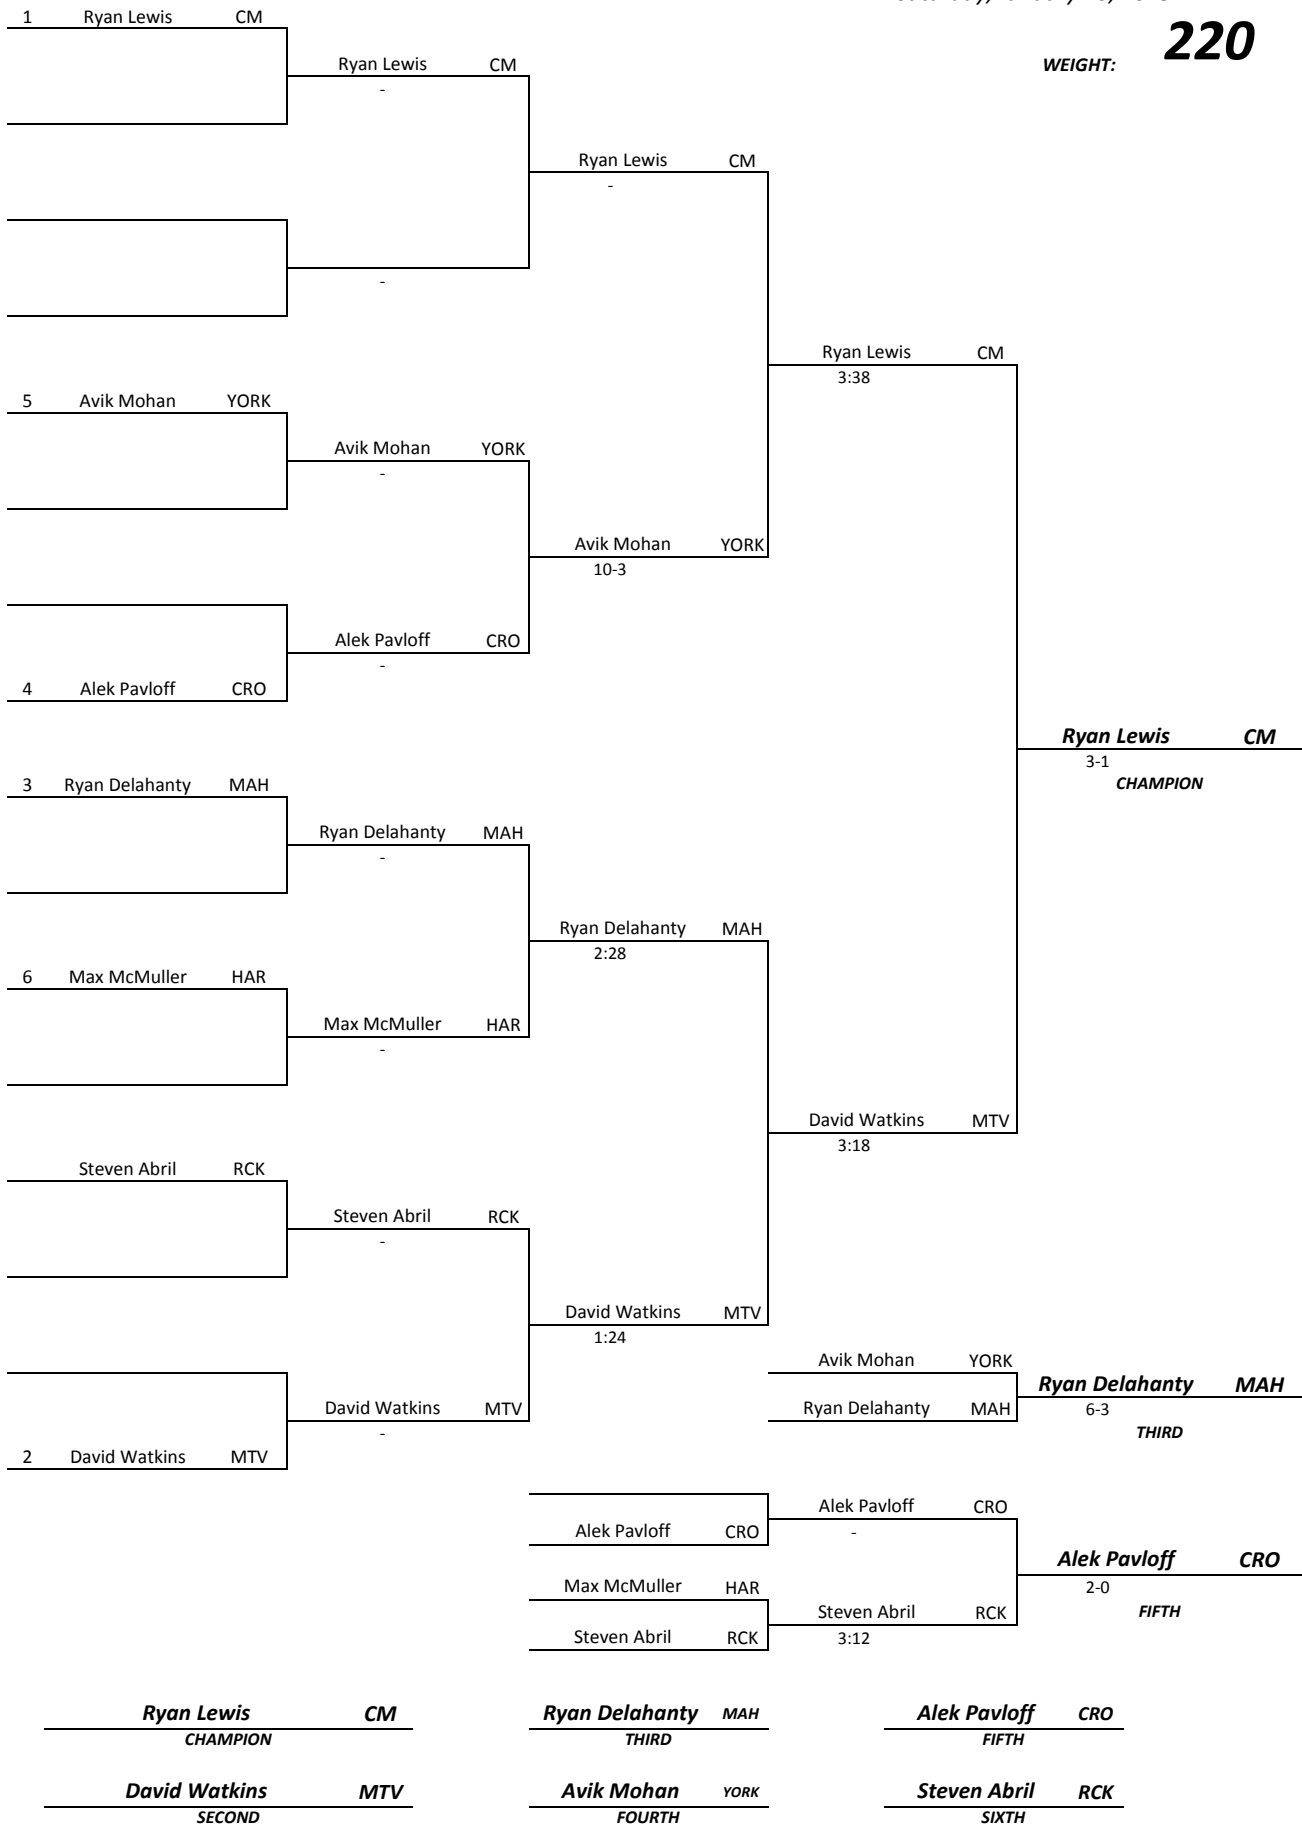

2013 SUPER SIXTEEN WRESTLING INVITATIONAL

YONKERS HIGH SCHOOL
Saturday, January 26, 2013

WEIGHT: **195**

2013 SUPER SIXTEEN WRESTLING INVITATIONAL

YONKERS HIGH SCHOOL
Saturday, January 26, 2013

WEIGHT: **220**