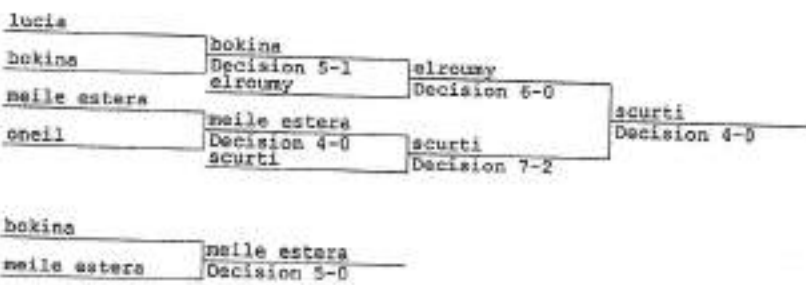

sparacio
beebe *6th match*

CG - 0

GROVER CLEVELAND

GC-0

CSI/MCCANN

MORT HAVEN

CSI - 0
MH = 5

NU - 15

herbert
becker
Decision 6-4
gannone
reilly
alsbrooks
Decision 15-10
chery
Decision 3-1

gannone
alsbrooks
Decision 12-0

1 + 5
+ 3

both match
No Match

TOT - 14
NU - 90

SCHOENBERG
BARUCH

BAR-16

+ 3