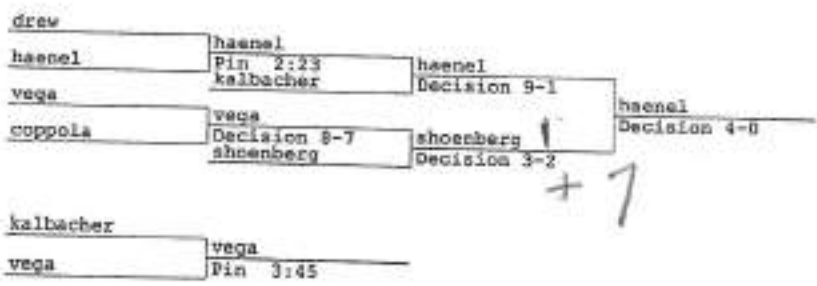

herbert
becker
Decision 6-4
gannone
reilly
alsbrooks
Decision 15-10
chery
Decision 3-1

gannone
alsbrooks
Decision 12-0

1 + 5
+ 3

both match
No Match

TOT - 14
NU - 90

SCHOENBERG
BARUCH

BAR-16

+ 3

LIC - 0
CSI - 6

SG - 13

LIC - 10