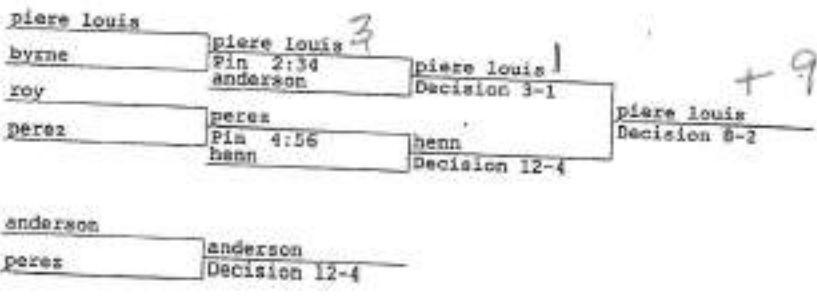

herbert
becker
Decision 6-4
gannone
reilly
alsbrooks
Decision 15-10
chery
Decision 3-1

gannone
alsbrooks
Decision 12-0

1 + 5
+ 3

both match
No Match

TOT - 14
NU - 90

SCHOENBERG
BARUCH

BAR-16

+ 3

LIC - 0
CSI - 6

SG - 13

LIC - 10