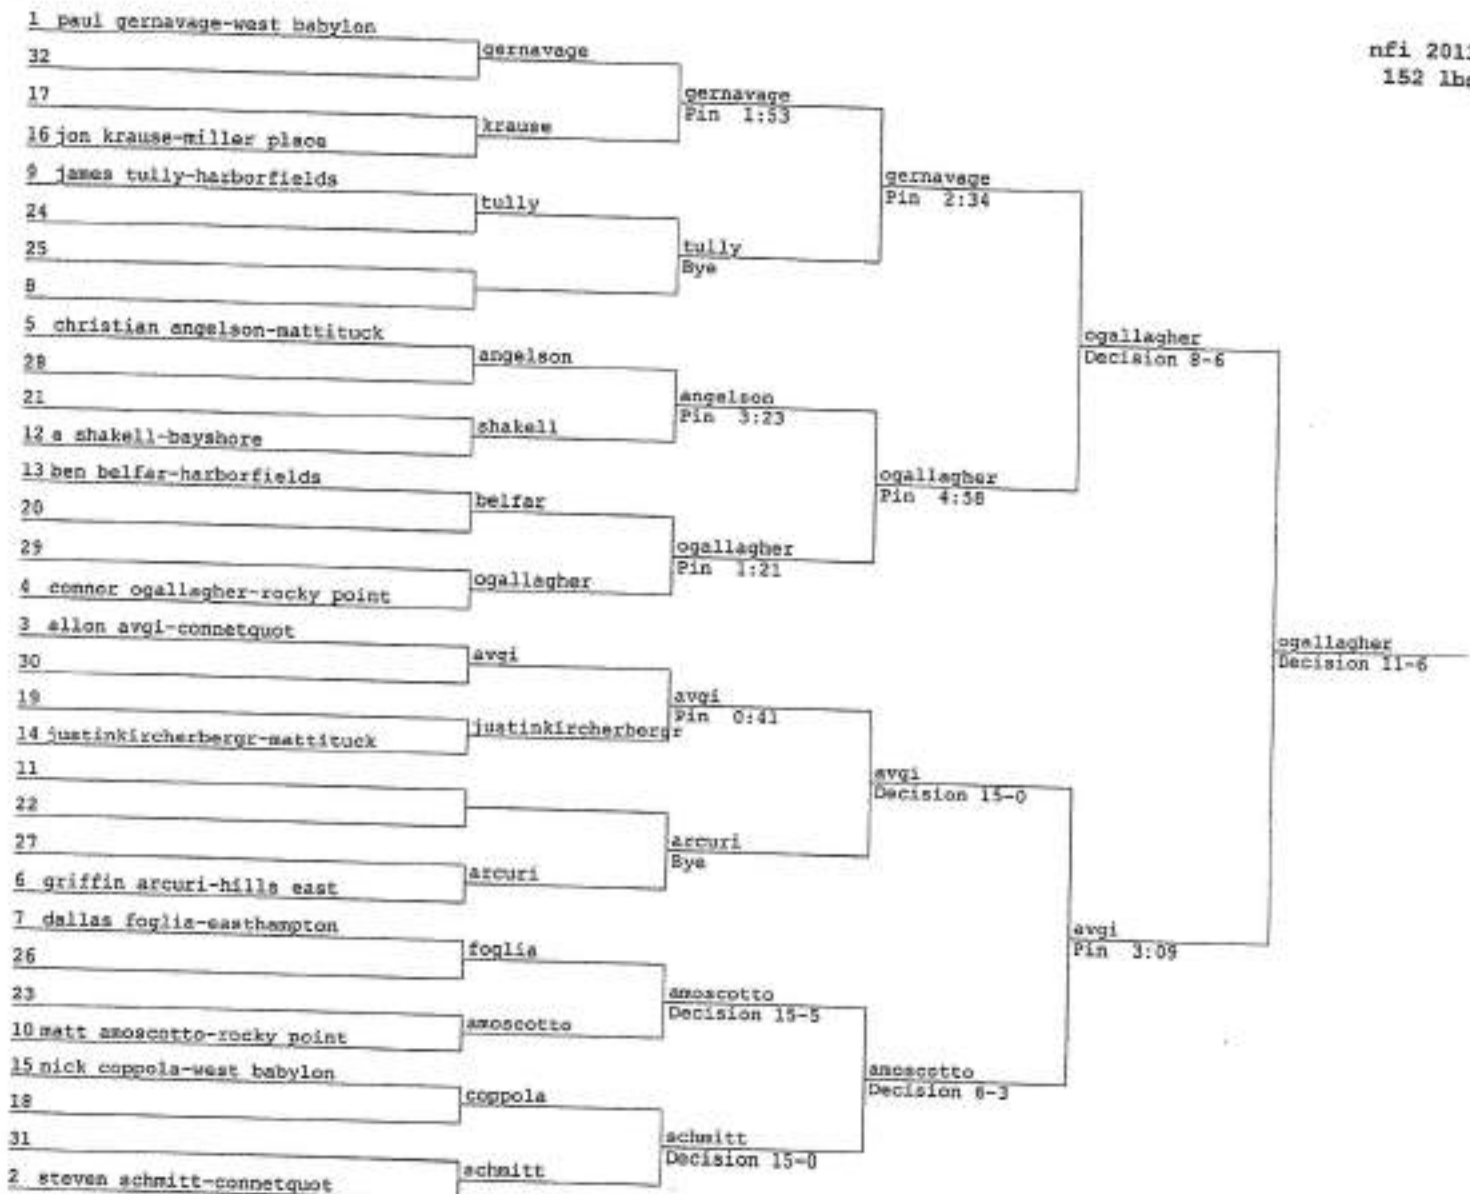

herbert
becker
Decision 6-4
gannone
reilly
alsbrooks
Decision 15-10
chery
Decision 3-1

gannone
alsbrooks
Decision 12-0

1 + 5
+ 3

both match
No Match

TOT - 14
NU - 90

SCHOENBERG
BARUCH

BAR-16

+ 3

LIC - 0
CSI - 6

SG - 13

LIC - 10