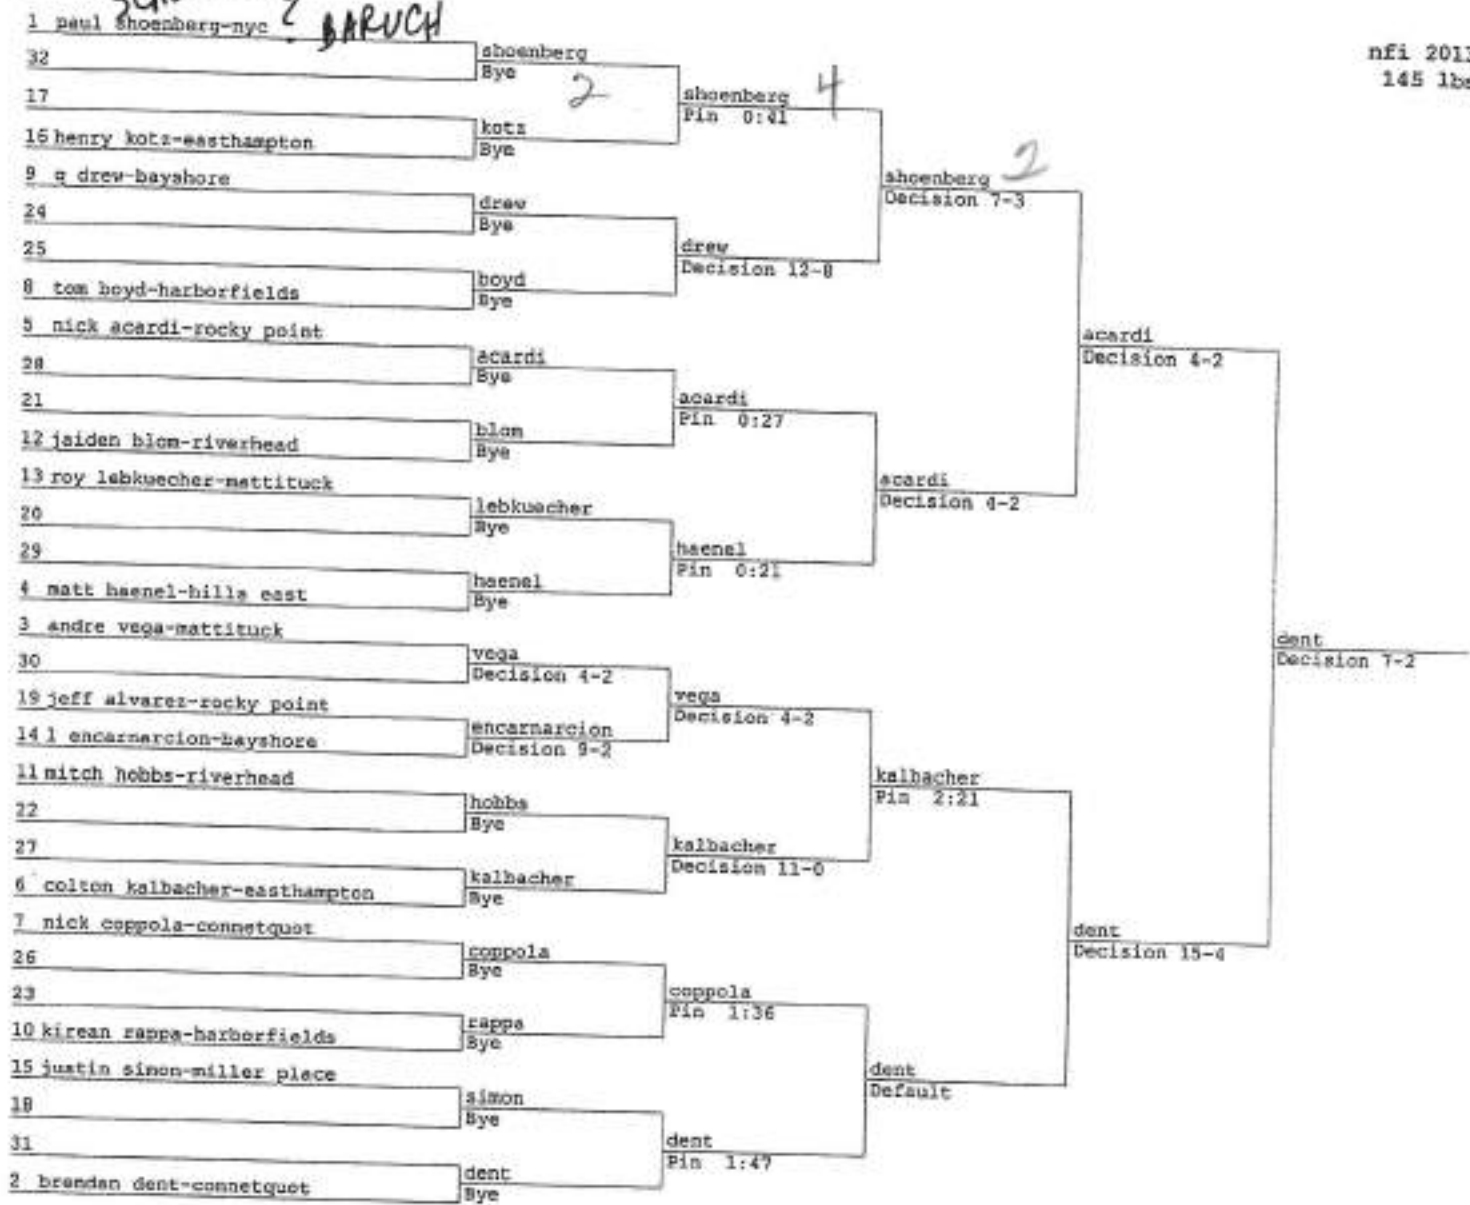

herbert
becker
Decision 6-4
gannone
reilly
alsbrooks
Decision 15-10
chery
Decision 3-1

gannone
alsbrooks
Decision 12-0

1 + 5
+ 3

both match
No Match

TOT - 14
NU - 90

SCHOENBERG
BARUCH

BAR-16

+ 3