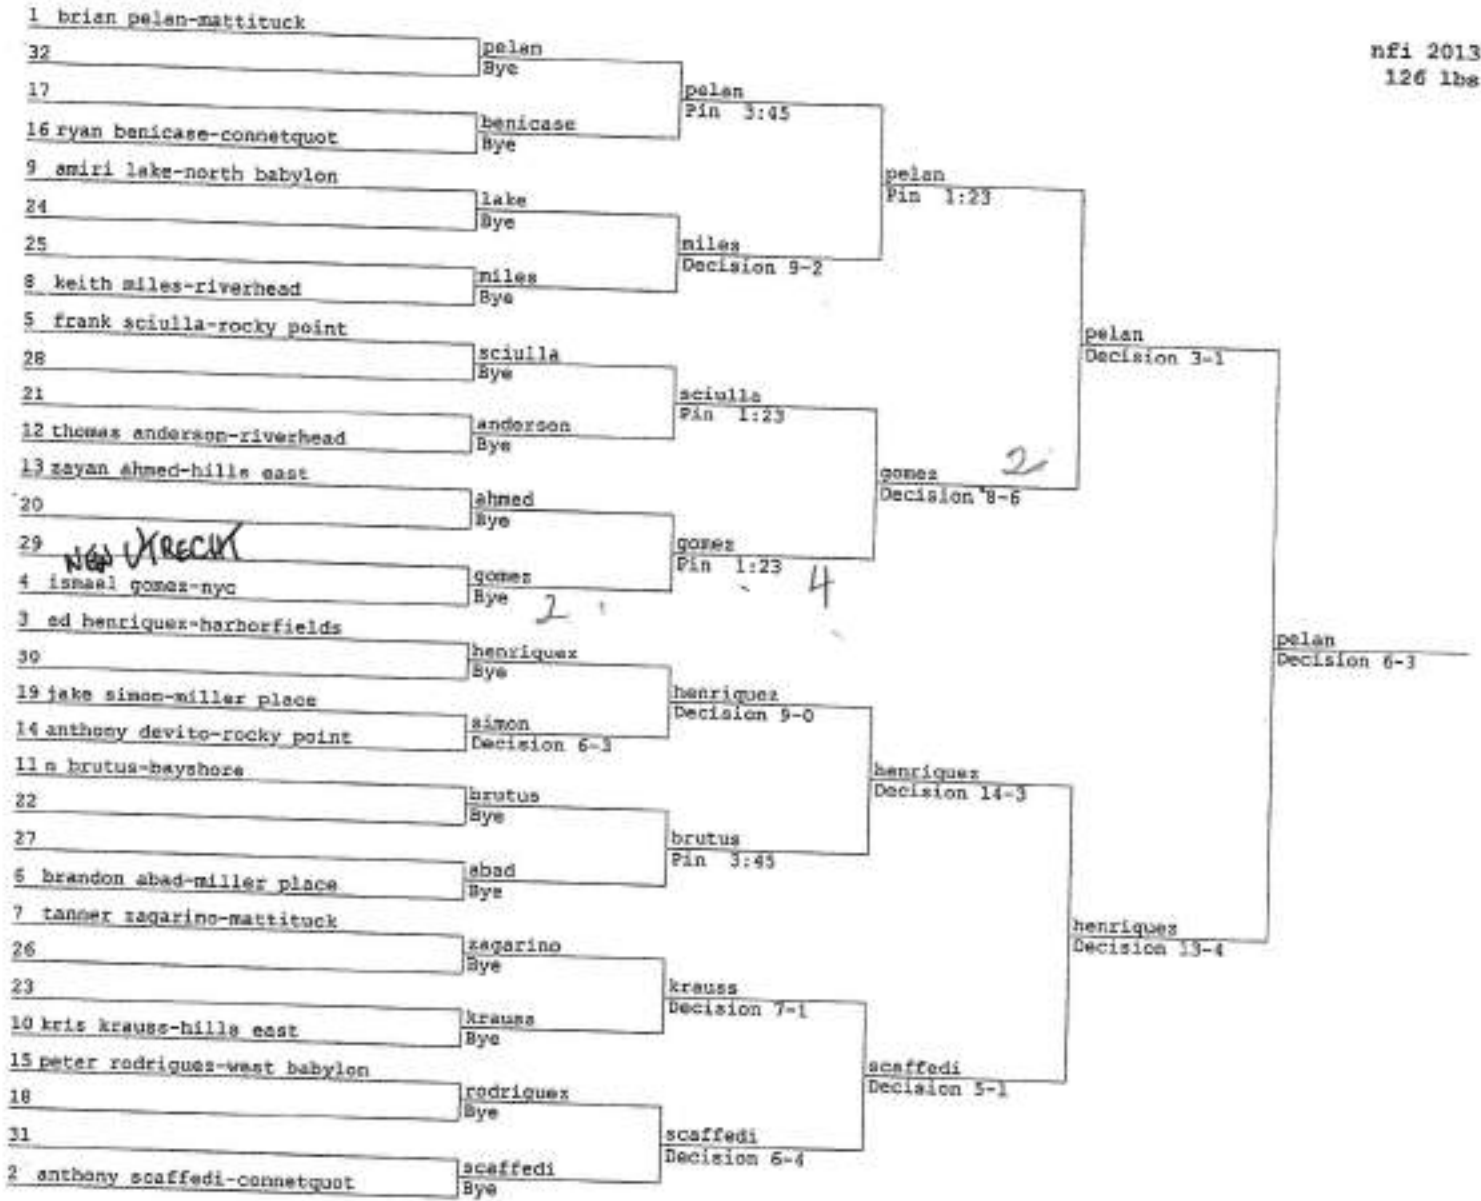

sparacio
beebe *6th match*

CG - 0

GROVER CLEVELAND

GC-0

CSI/MCCANN

MORT HAVEN

CSI - 0
MH = 5

NU - 15

herbert
becker
Decision 6-4
gannone
reilly
alsbrooks
Decision 15-10
chery
Decision 3-1

gannone
alsbrooks
Decision 12-0

1 + 5
+ 3

both match
No Match

TOT - 14
NU - 90

SCHOENBERG
BARUCH

BAR-16

+ 3