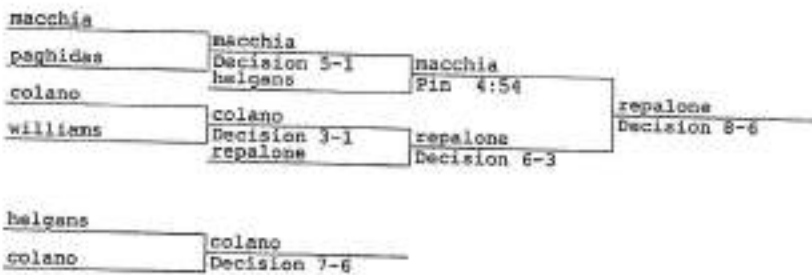

sparacio
beebe *6th match*

CG - 0

GROVER CLEVELAND

GC-0

CSI/MCCANN

MORT HAVEN

CSI - 0
MH = 5

NU - 15

herbert
becker
Decision 6-4
gannone
reilly
alsbrooks
Decision 15-10
chery
Decision 3-1

gannone
alsbrooks
Decision 12-0

1 + 5
+ 3

both match
No Match

TOT - 14
NU - 90

SCHOENBERG
BARUCH

BAR-16

+ 3