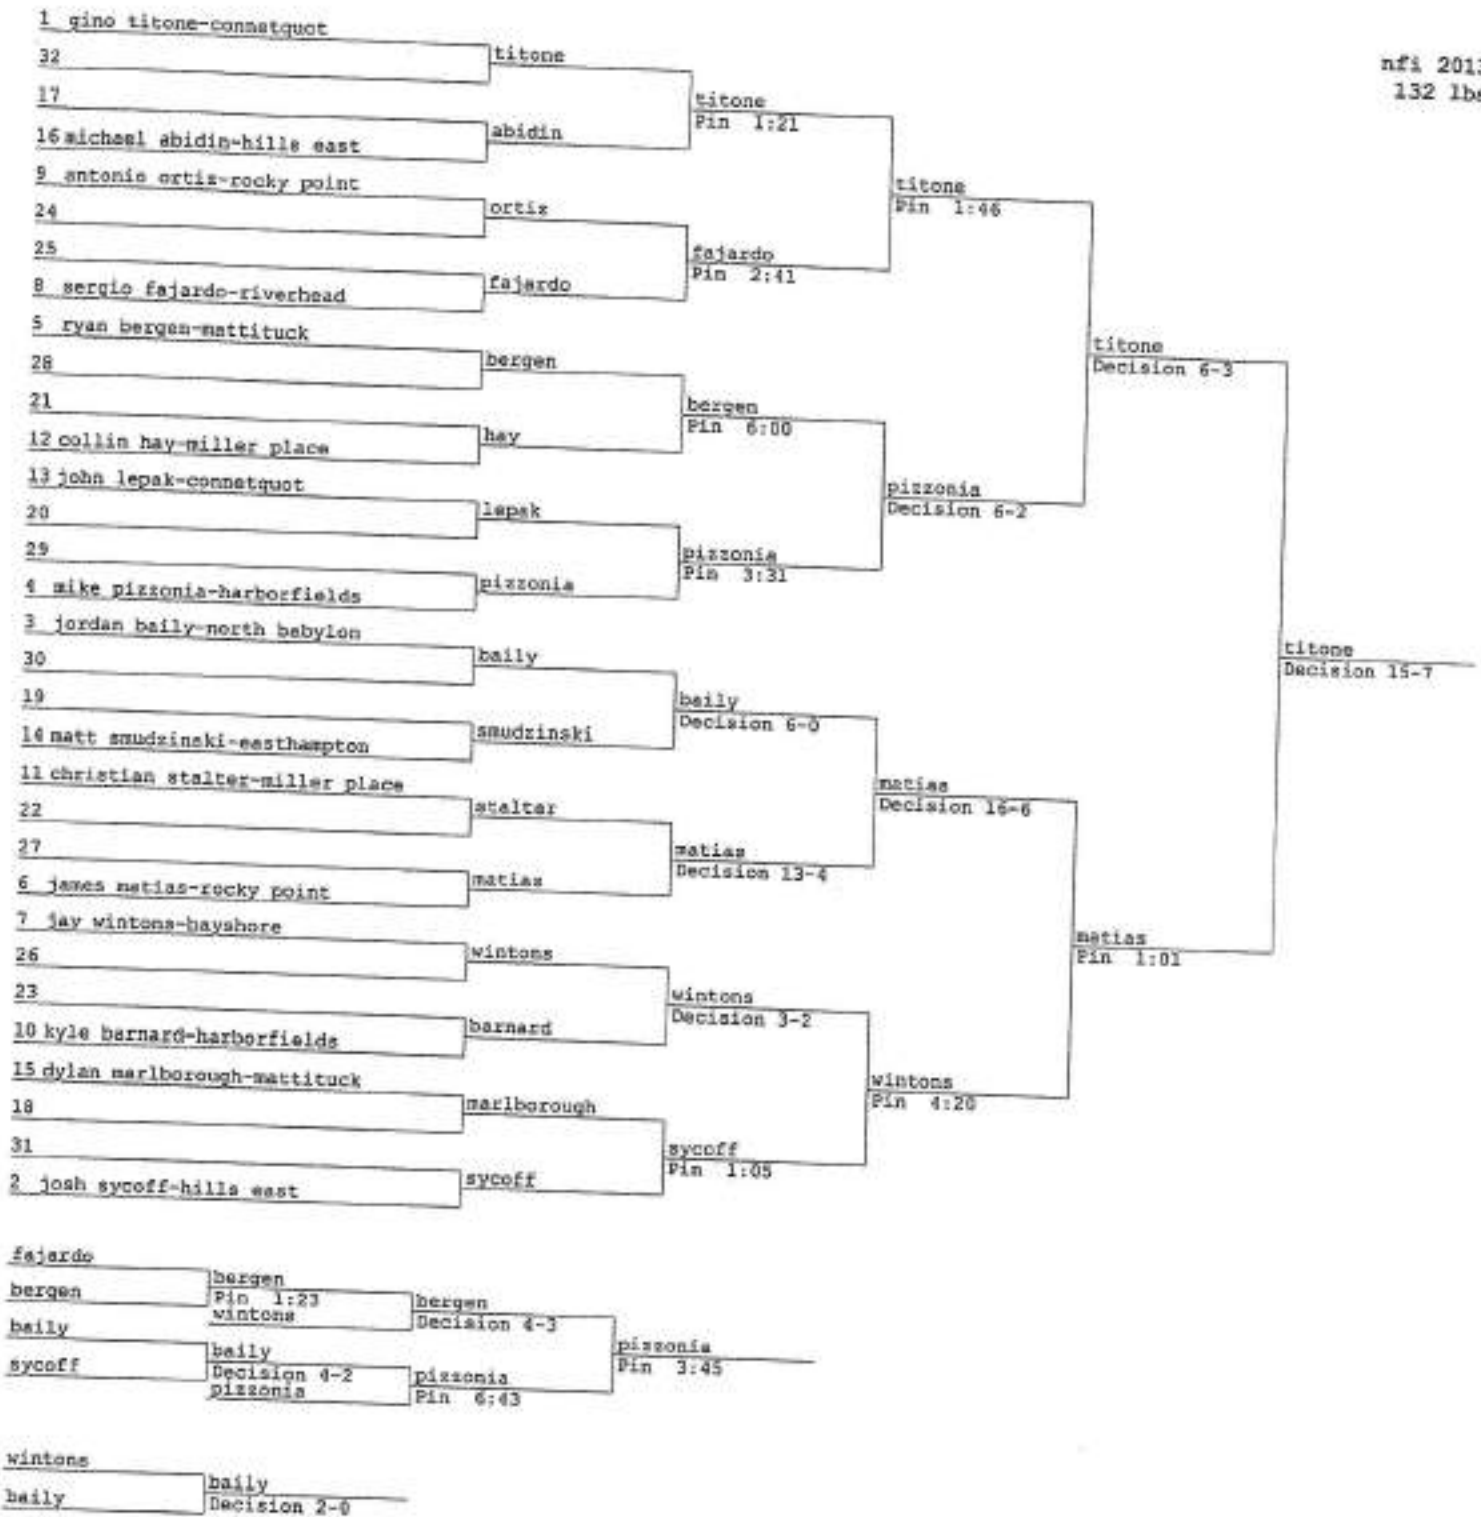

sparacio
beebe *6th match*

CG - 0

GROVER CLEVELAND

GC-0

CSI/MCCANN

MORT HAVEN

CSI - 0
MH = 5

NU - 15

herbert
becker
Decision 6-4
gannone
reilly
alsbrooks
Decision 15-10
chery
Decision 3-1

gannone
alsbrooks
Decision 12-0

1 + 5
+ 3

both match
No Match

TOT - 14
NU - 90

SCHOENBERG
BARUCH

BAR-16

+ 3