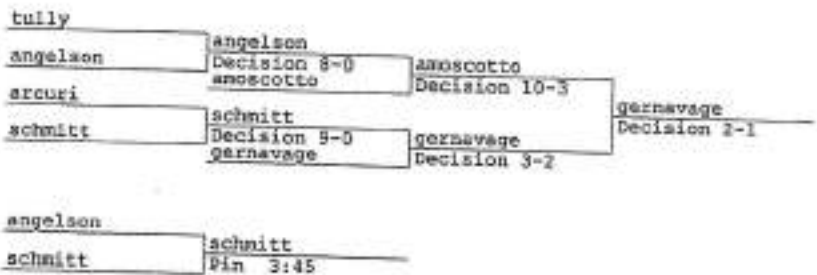

herbert
becker
Decision 6-4
gannone
reilly
alsbrooks
Decision 15-10
chery
Decision 3-1

gannone
alsbrooks
Decision 12-0

1 + 5
+ 3

both match
No Match

TOT - 14
NU - 90

SCHOENBERG
BARUCH

BAR-16

+ 3

LIC - 0
CSI - 6

SG - 13

LIC - 10