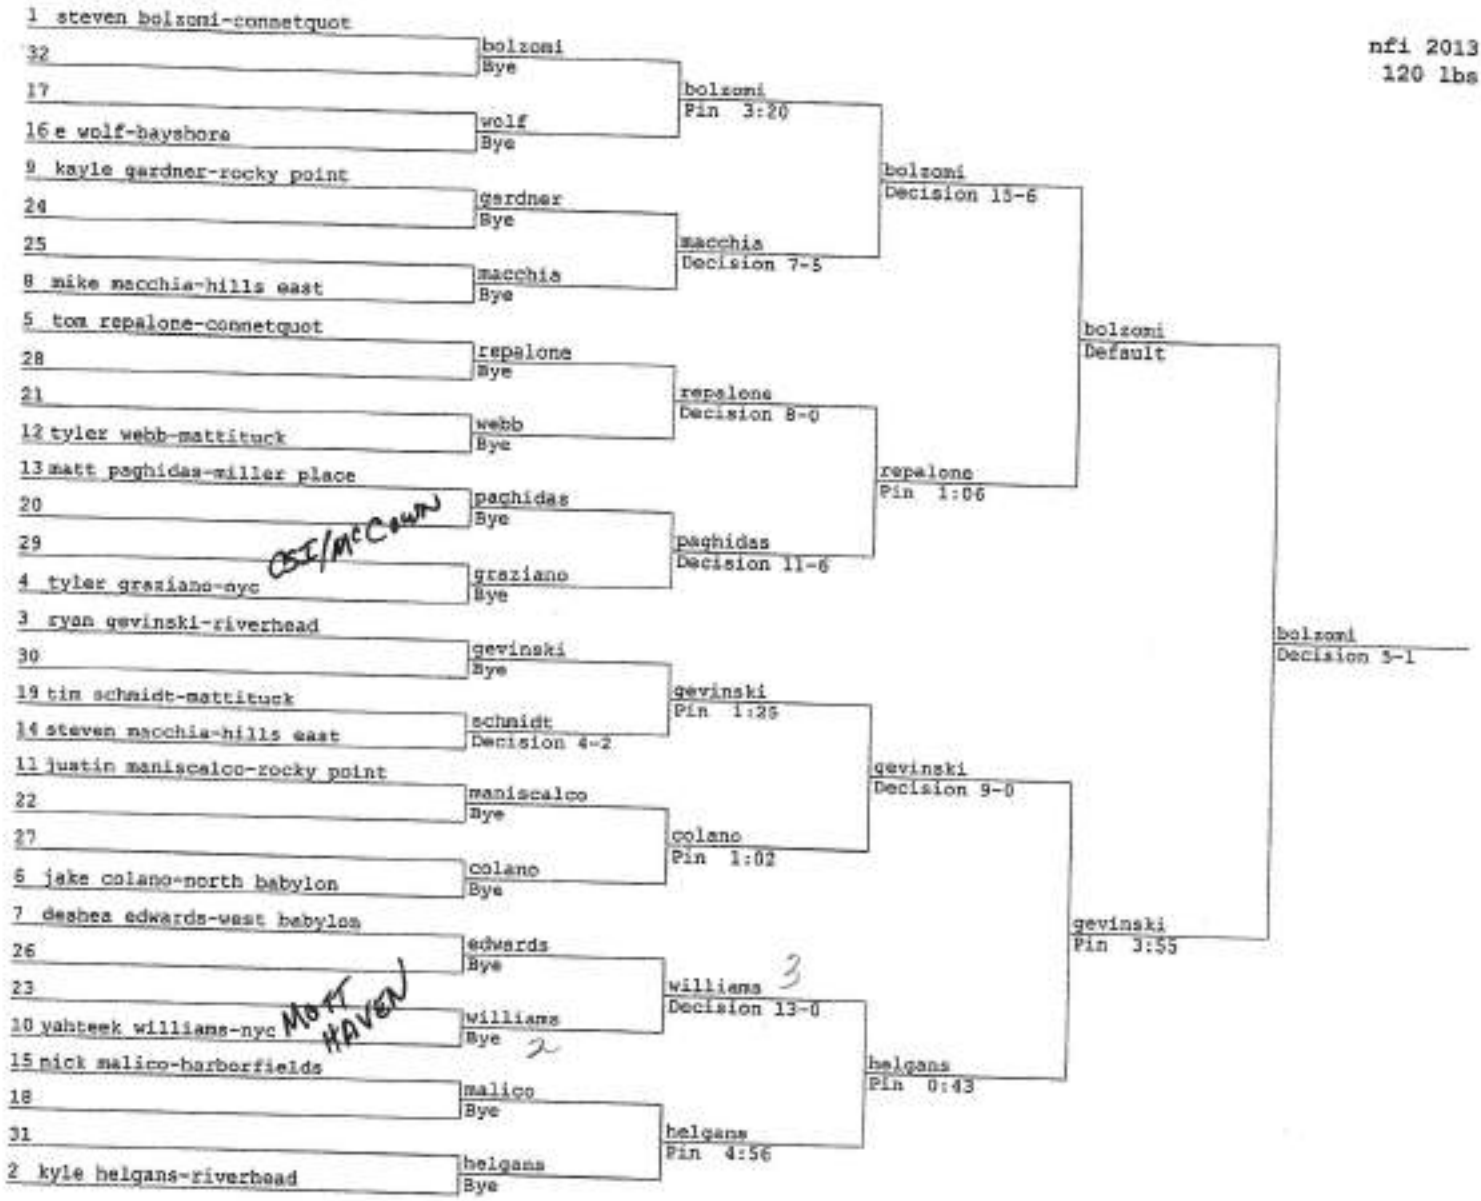

sparacio
beebe *6th match*

CG - 0

GROVER CLEVELAND

GC-0

CSI/MCCANN

MORT HAVEN

CSI - 0
MH = 5

NU - 15

herbert
becker
Decision 6-4
gannone
reilly
alsbrooks
Decision 15-10
chery
Decision 3-1

gannone
alsbrooks
Decision 12-0

1 + 5
+ 3

both match
No Match

TOT - 14
NU - 90

SCHOENBERG
BARUCH

BAR-16

+ 3