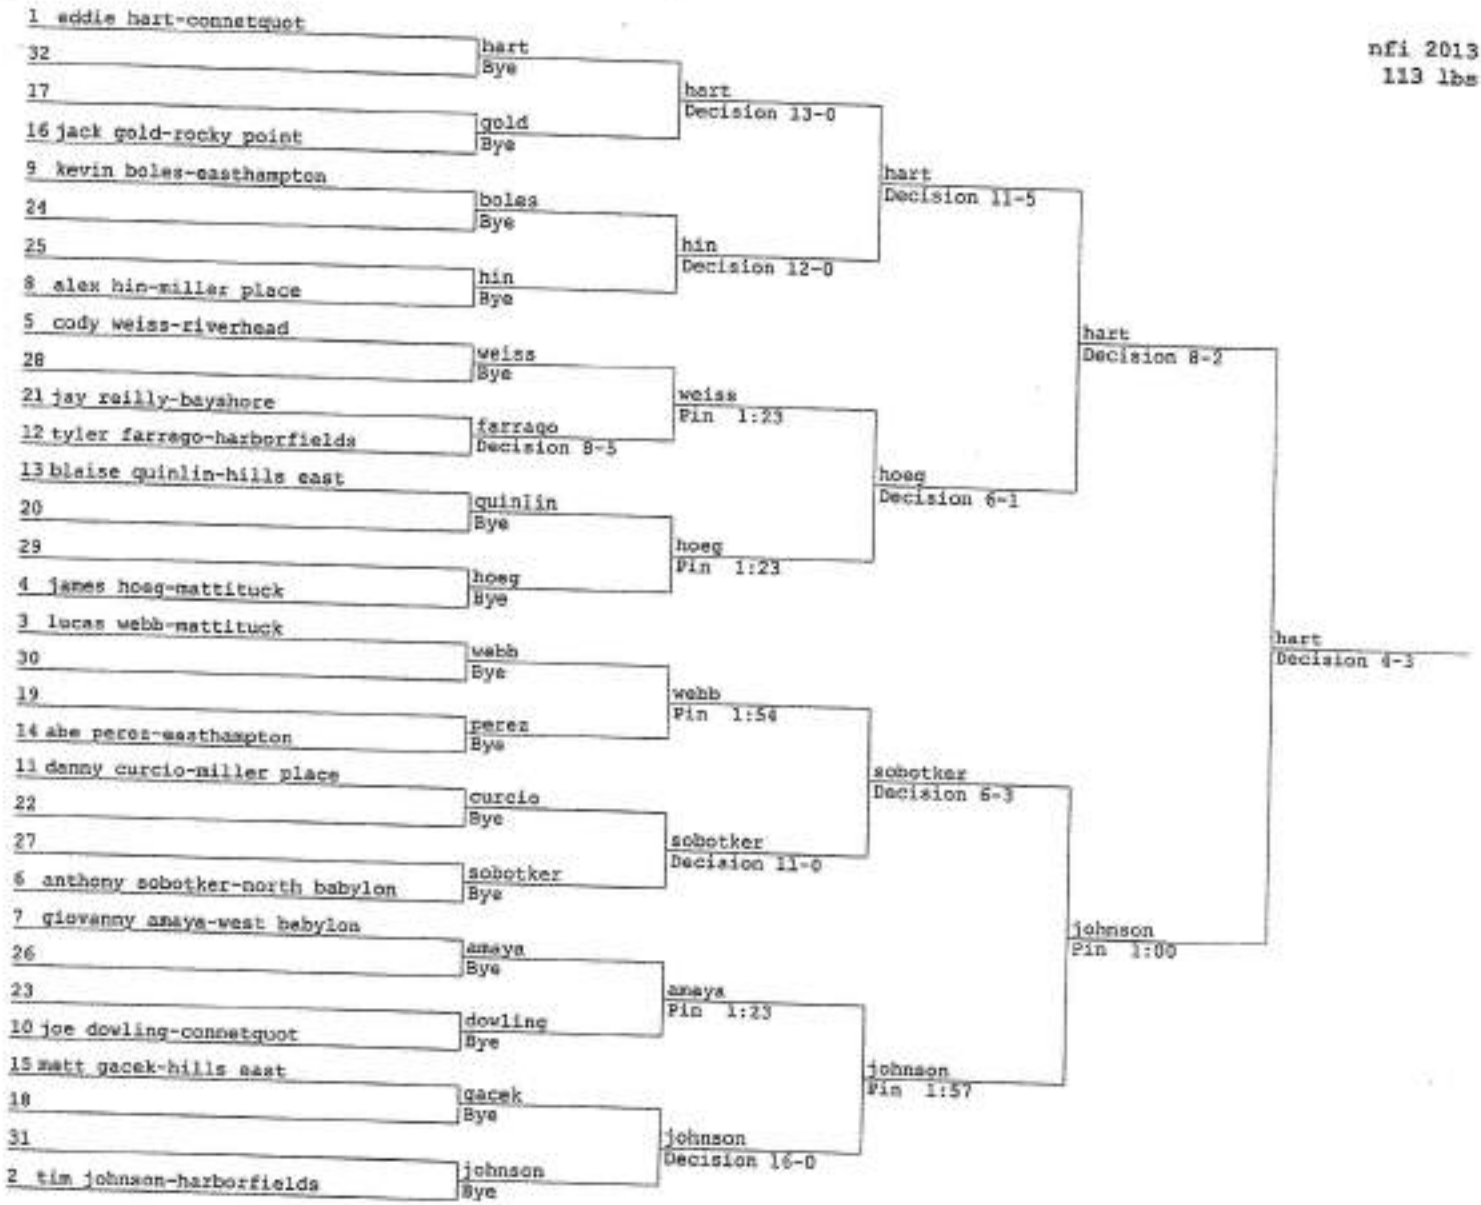

sparacio
beebe *6th match*

CG - 0

GROVER CLEVELAND

GC-0

CSI/MCCANN

MORT HAVEN

CSI - 0
MH = 5

NU - 15

herbert
becker
Decision 6-4
gannone
reilly
alsbrooks
Decision 15-10
chery
Decision 3-1

gannone
alsbrooks
Decision 12-0

1 + 5
+ 3

both match
No Match

TOT - 14
NU - 90

SCHOENBERG
BARUCH

BAR-16

+ 3