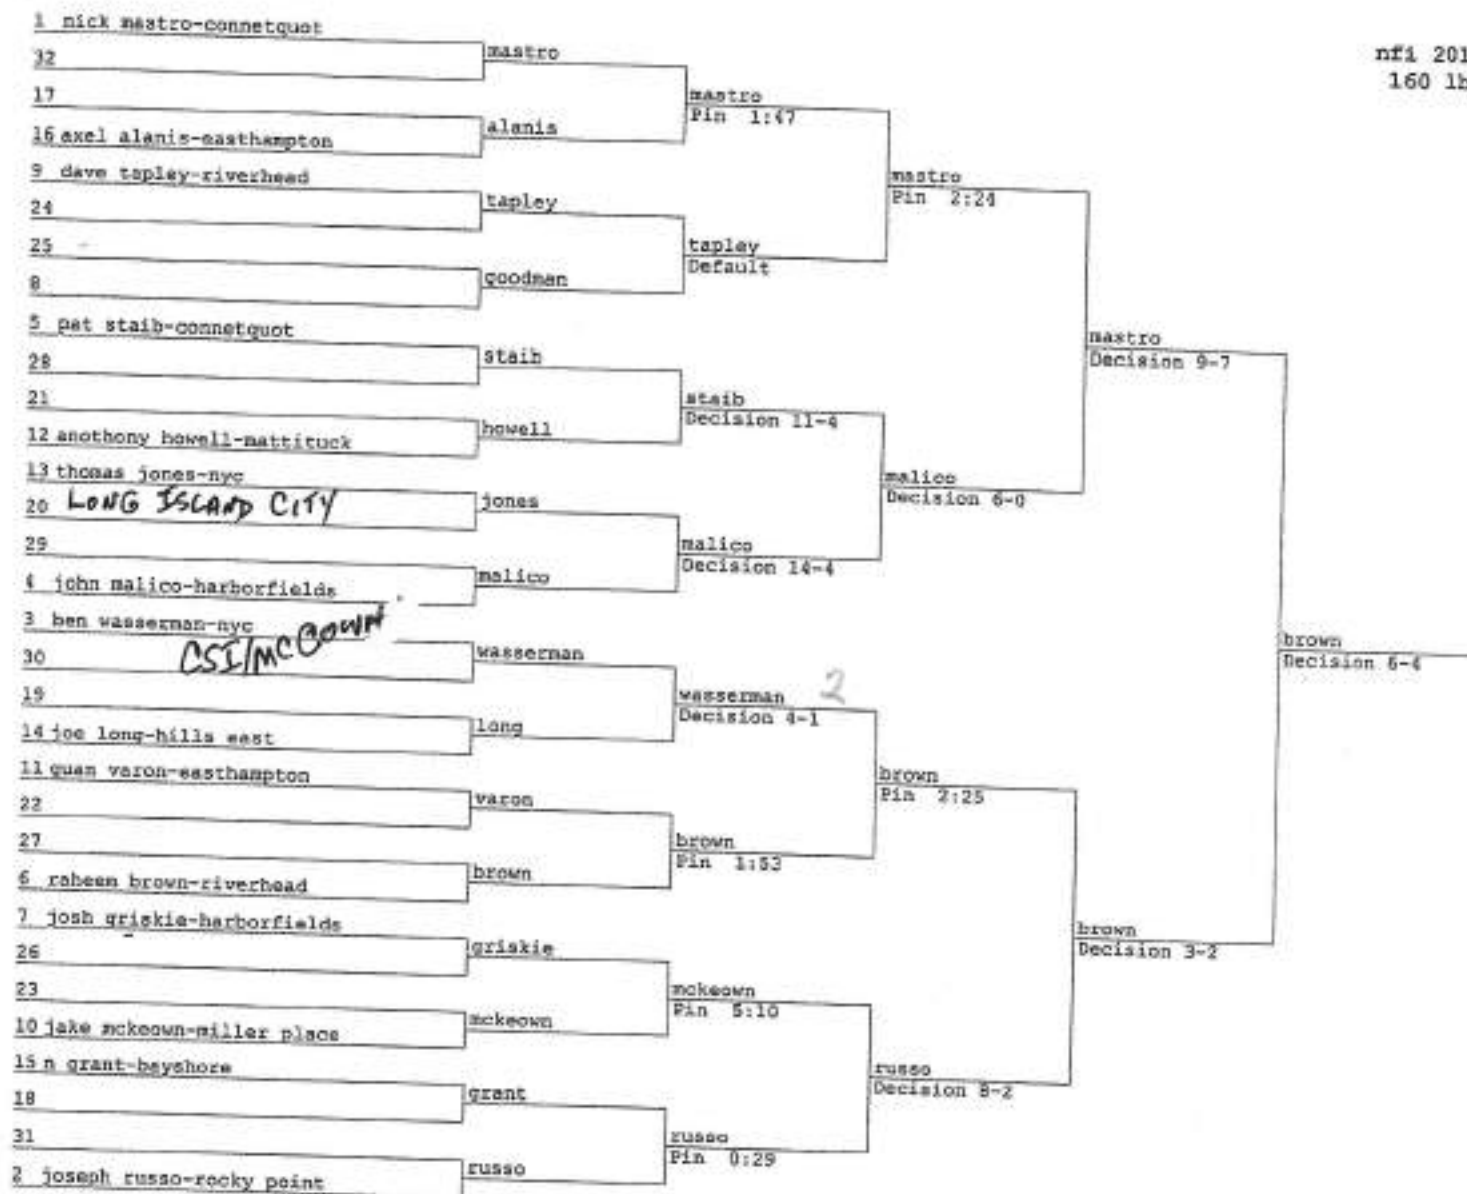

herbert
becker
Decision 6-4
gannone
reilly
alsbrooks
Decision 15-10
chery
Decision 3-1

gannone
alsbrooks
Decision 12-0

1 + 5
+ 3

both match
No Match

TOT - 14
NU - 90

SCHOENBERG
BARUCH

BAR-16

+ 3