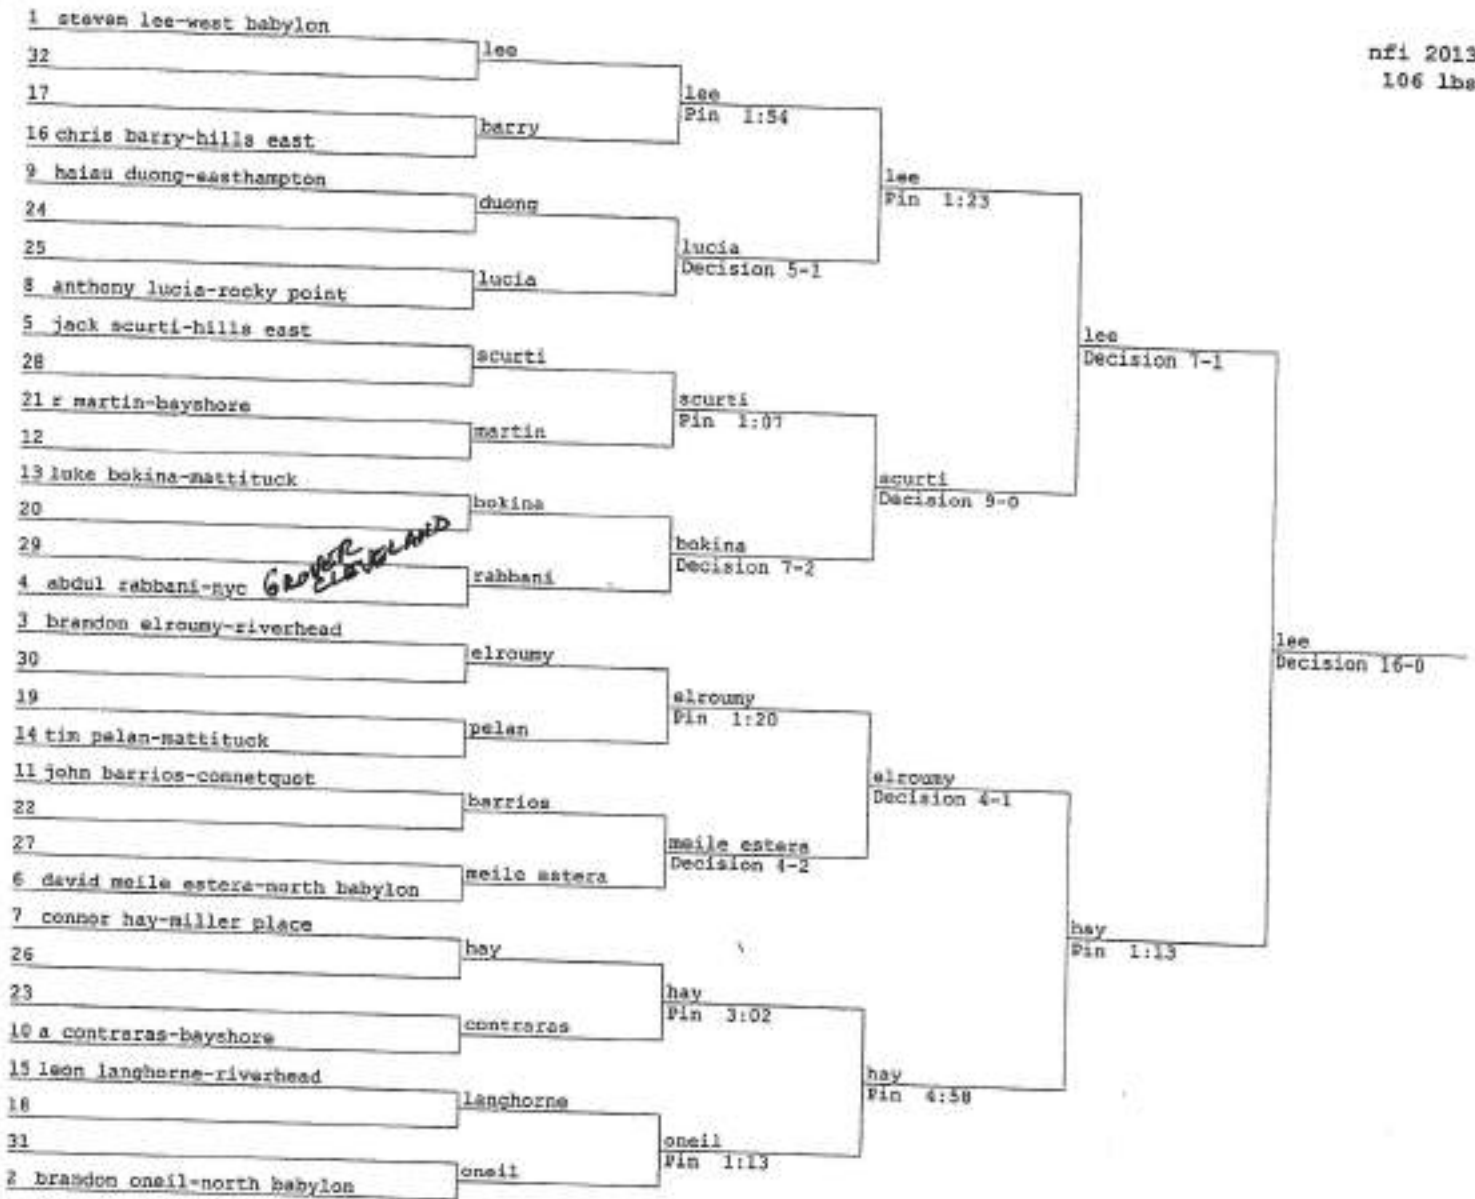

sparacio
beebe *6th match*

CG - 0

GROVER CLEVELAND

GC-0

CSI/MCCANN

MORT HAVEN

CSI - 0
MH = 5

NU - 15

herbert
becker
Decision 6-4
gannone
reilly
alsbrooks
Decision 15-10
chery
Decision 3-1

gannone
alsbrooks
Decision 12-0

1 + 5
+ 3

both match
No Match

TOT - 14
NU - 90

SCHOENBERG
BARUCH

BAR-16

+ 3