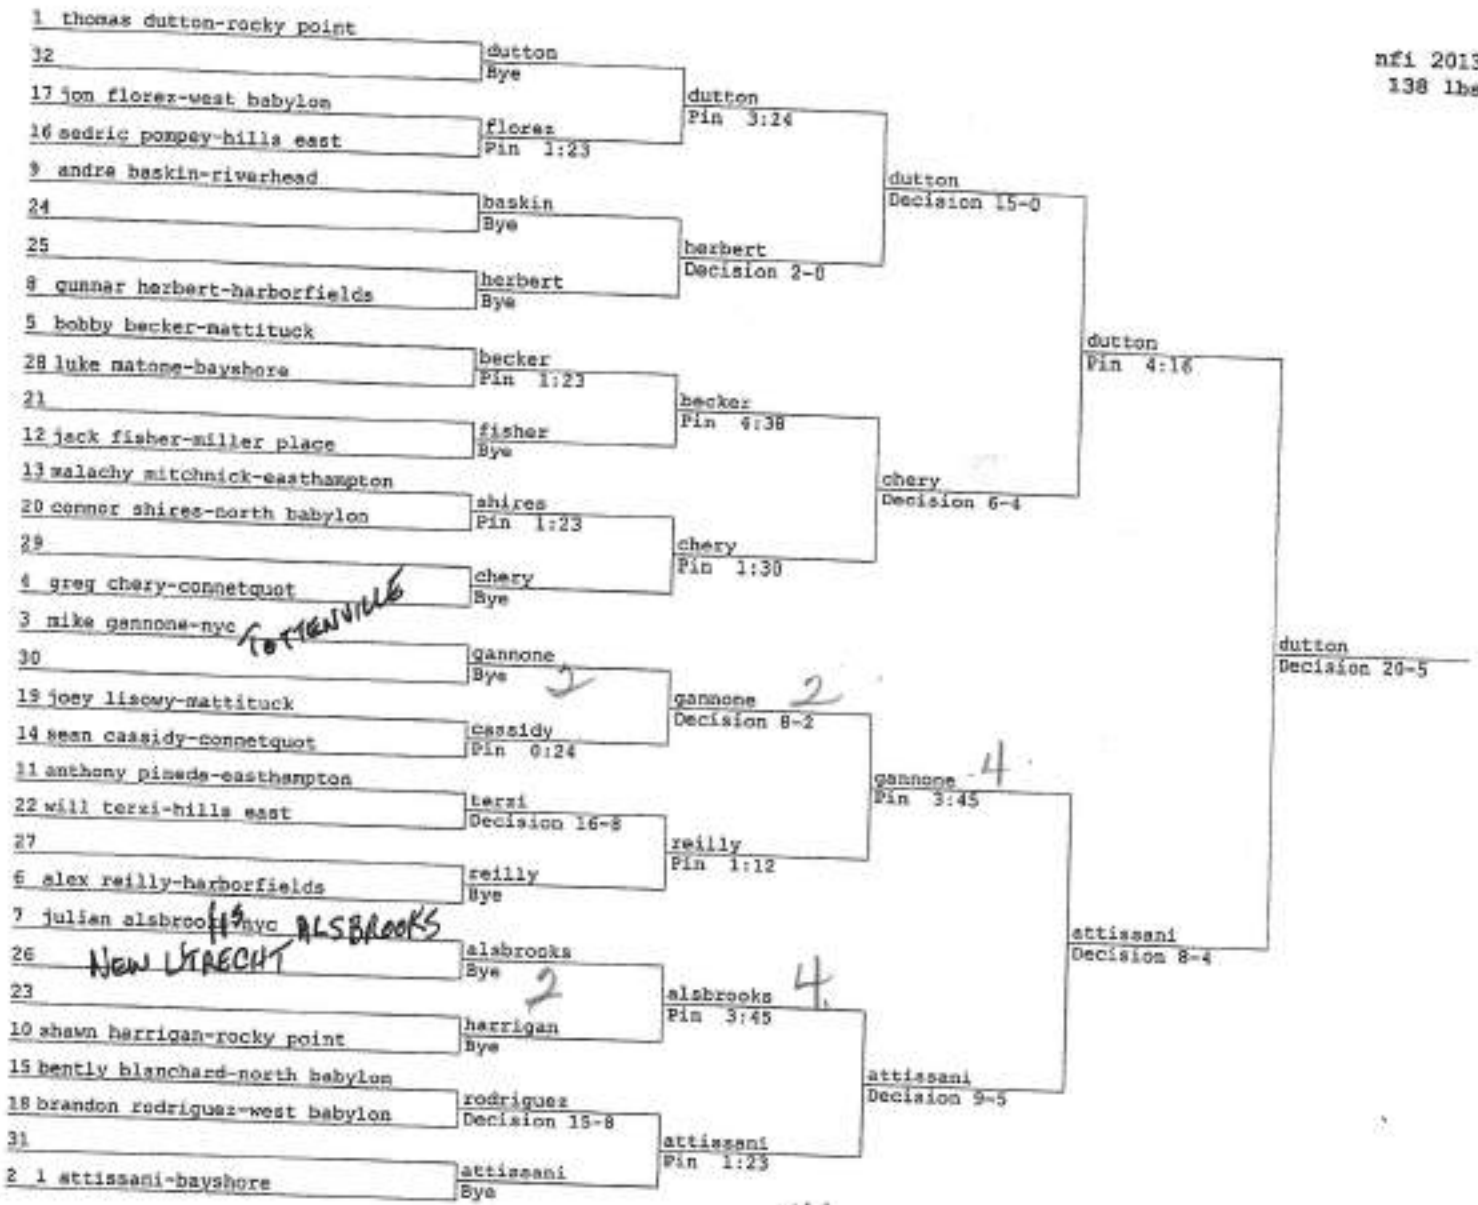

sparacio
beebe *6th match*

CG - 0

GROVER CLEVELAND

GC-0

CSI/MCCANN

MORT HAVEN

CSI - 0
MH = 5

NU - 15

herbert
becker
Decision 6-4
gannone
reilly
alsbrooks
Decision 15-10
chery
Decision 3-1

gannone
alsbrooks
Decision 12-0

1 + 5
+ 3

both match
No Match

TOT - 14
NU - 90

SCHOENBERG
BARUCH

BAR-16

+ 3