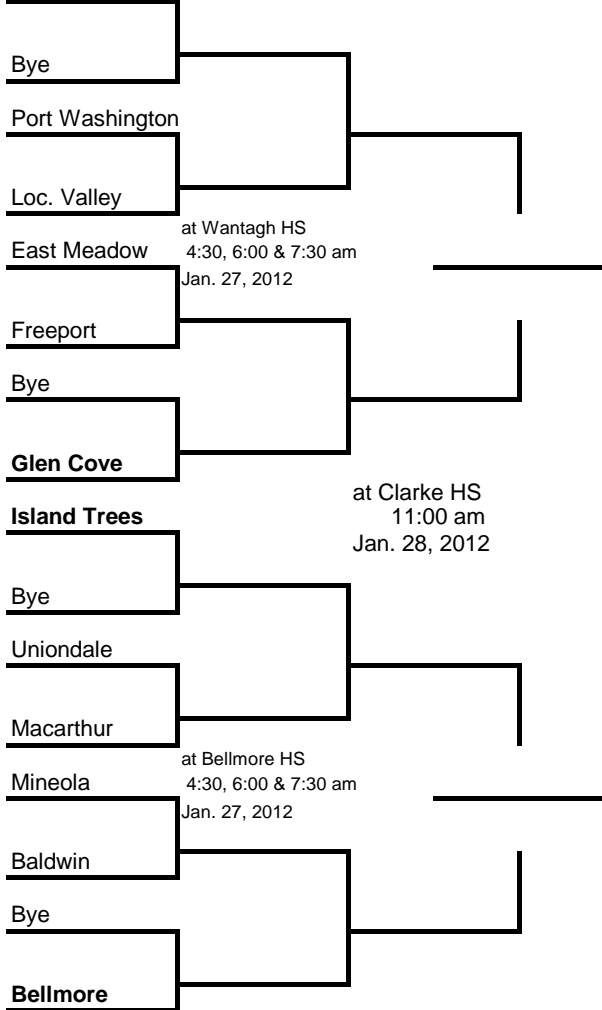

WANTAGH

**2011 - 2012 Nassau County
DUAL MEET CHAMPIONSHIPS**

LONG BEACH