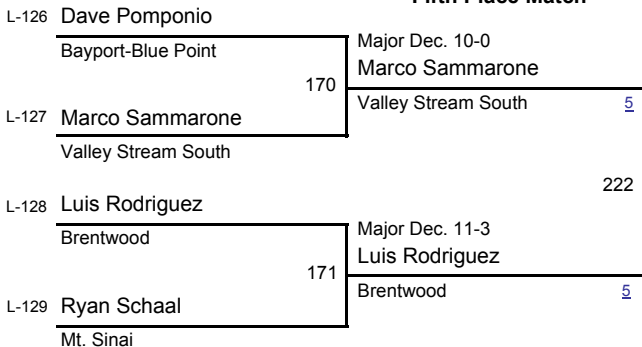

# VARSITY

DIVISION

# 2012 Rocky Gilmore

January 7, 2012

**Fifth Place Match**

**Third Place Match**