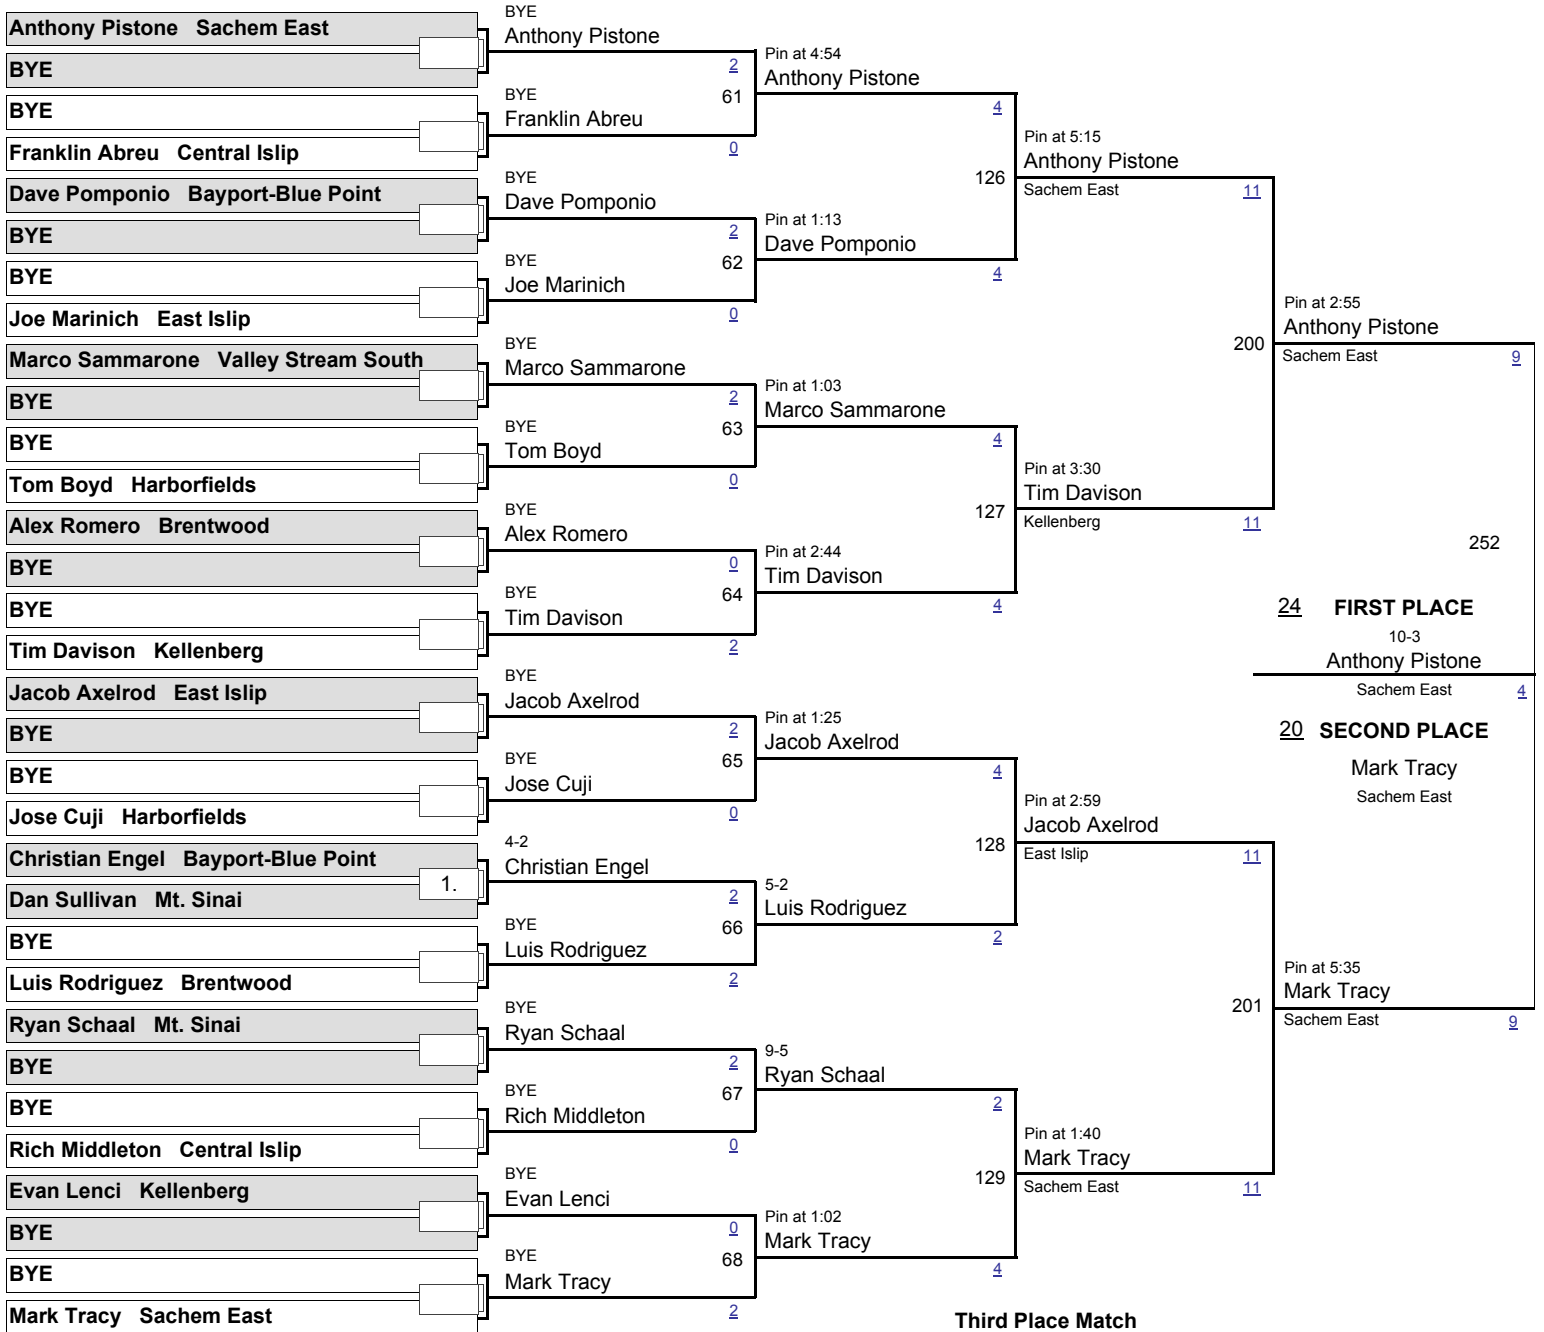

Fifth Place Match

Third Place Match