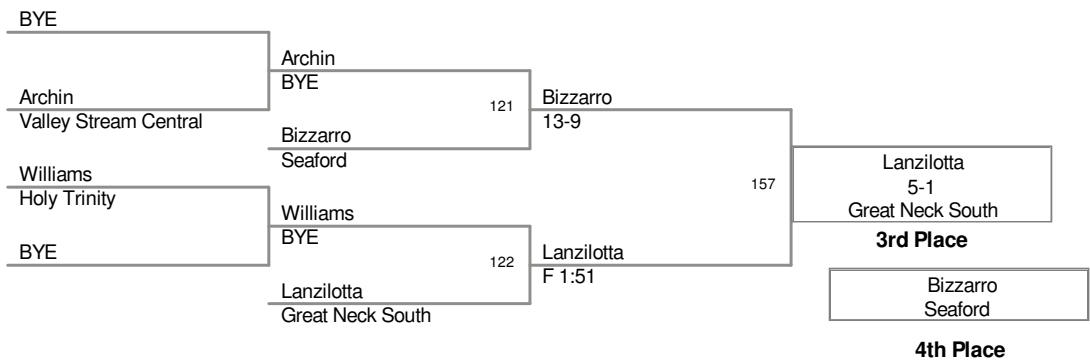

**EAST MEADOW TOURN
EAST MEADOW 2011**

152 Lbs

EAST MEADOW TOURN
EAST MEADOW 2011

160 Lbs

**EAST MEADOW TOURN
EAST MEADOW 2011**

182 Lbs

**EAST MEADOW TOURN
EAST MEADOW 2011**

195 Lbs