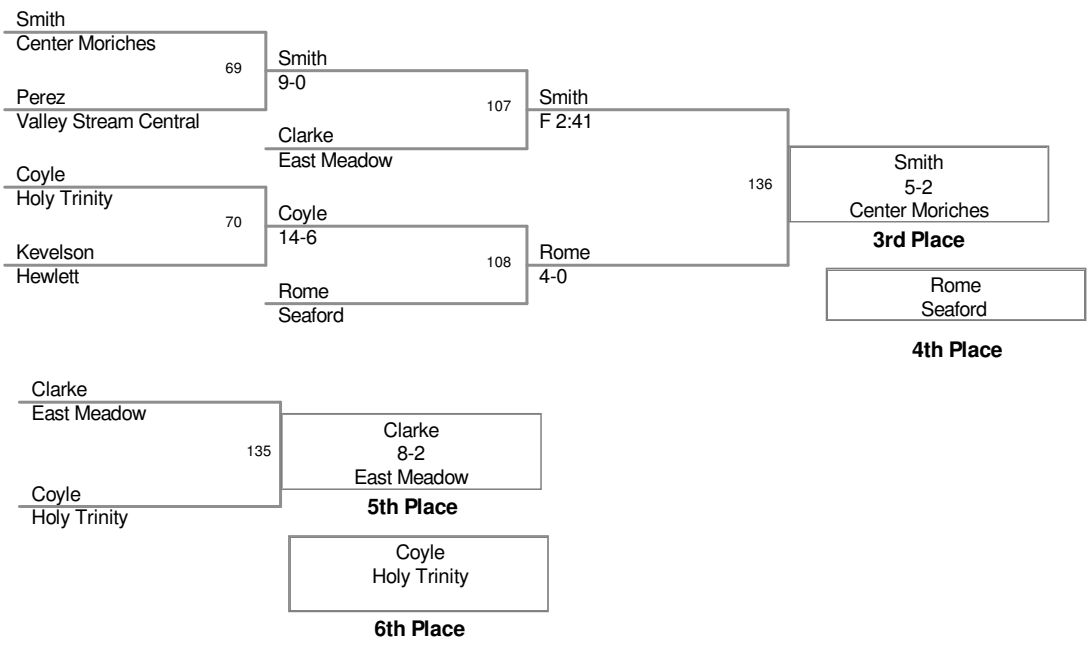

Paiz
Roslyn

Paiz
F 3:33
Roslyn

Carra
Syosset

Volkommer
Center Moriches

Cohen
F 2:45
Syosset

Volkommer
Center Moriches

4th Place

5th Place

6th Place

3rd Place

Pannullo
East Meadow
2nd Place

Lanzillotti
F 1:40
Roslyn
Champion

**EAST MEADOW TOURN
EAST MEADOW 2011**

126 Lbs

**EAST MEADOW TOURN
EAST MEADOW 2011**

145 Lbs