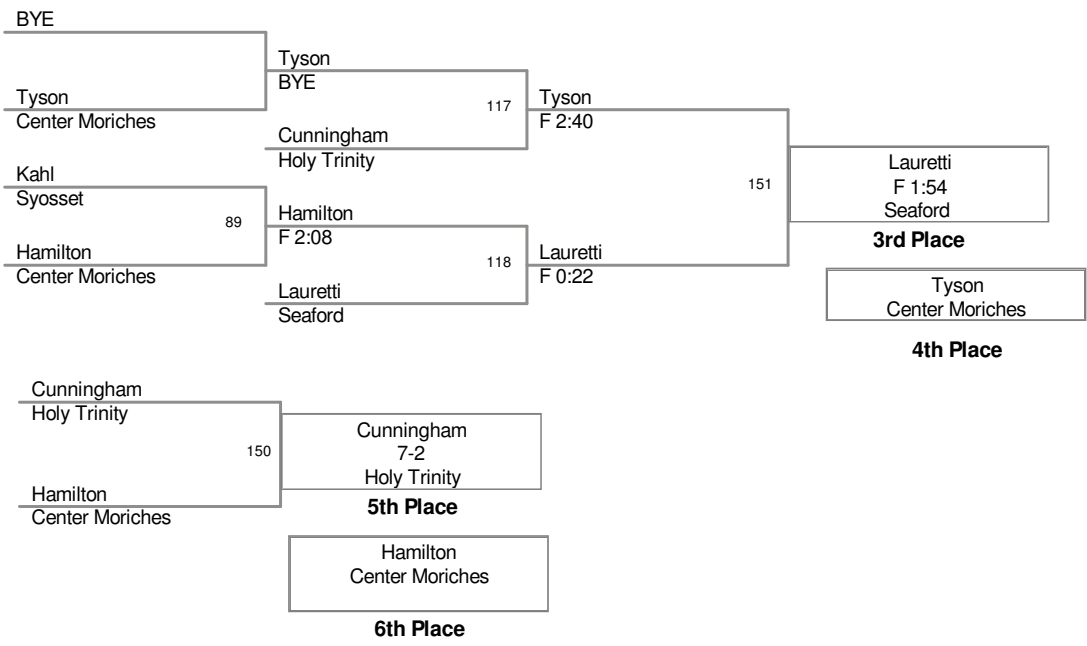

Paiz
Roslyn

Paiz
F 3:33
Roslyn

Carra
Syosset

Volkommer
Center Moriches

Cohen
F 2:45
Syosset

Volkommer
Center Moriches

4th Place

5th Place

6th Place

3rd Place

Pannullo
East Meadow
2nd Place

Lanzillotti
F 1:40
Roslyn
Champion

**EAST MEADOW TOURN
EAST MEADOW 2011**

126 Lbs

**EAST MEADOW TOURN
EAST MEADOW 2011**

145 Lbs

**EAST MEADOW TOURN
EAST MEADOW 2011**

152 Lbs

EAST MEADOW TOURN
EAST MEADOW 2011

160 Lbs

**EAST MEADOW TOURN
EAST MEADOW 2011**

182 Lbs

**EAST MEADOW TOURN
EAST MEADOW 2011**

195 Lbs