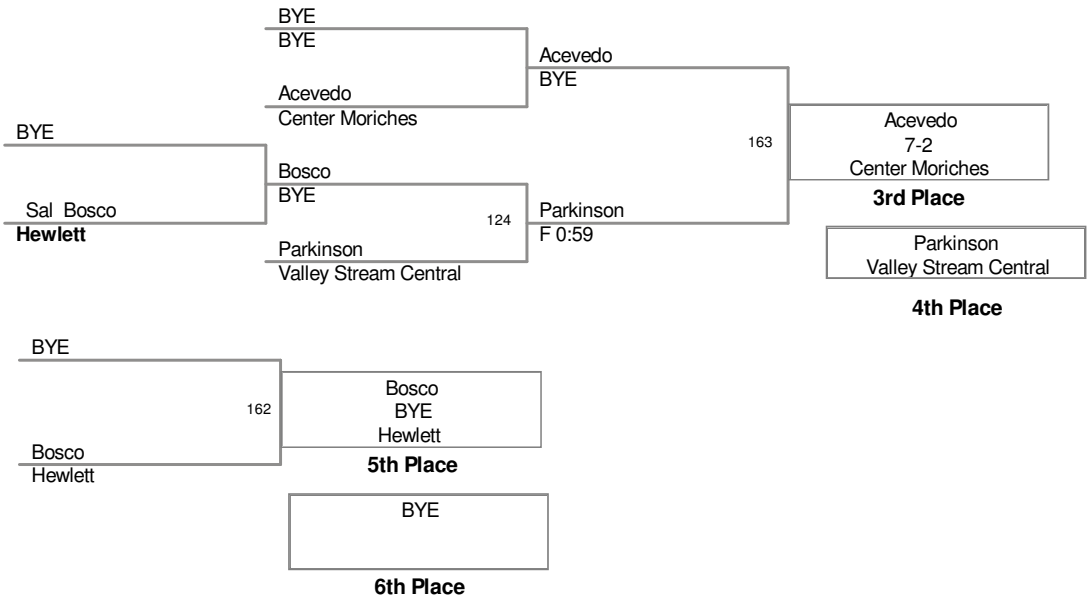

EAST MEADOW TOURN
EAST MEADOW 2011

220 Lbs