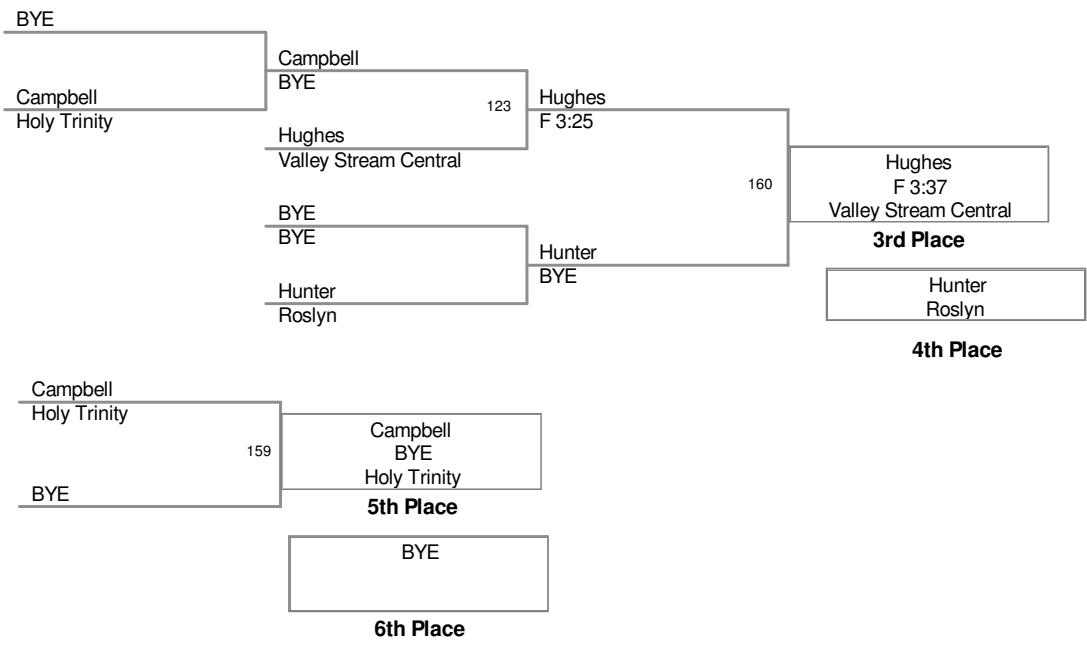

**EAST MEADOW TOURN
EAST MEADOW 2011**

152 Lbs

EAST MEADOW TOURN
EAST MEADOW 2011

160 Lbs

**EAST MEADOW TOURN
EAST MEADOW 2011**

182 Lbs

**EAST MEADOW TOURN
EAST MEADOW 2011**

195 Lbs