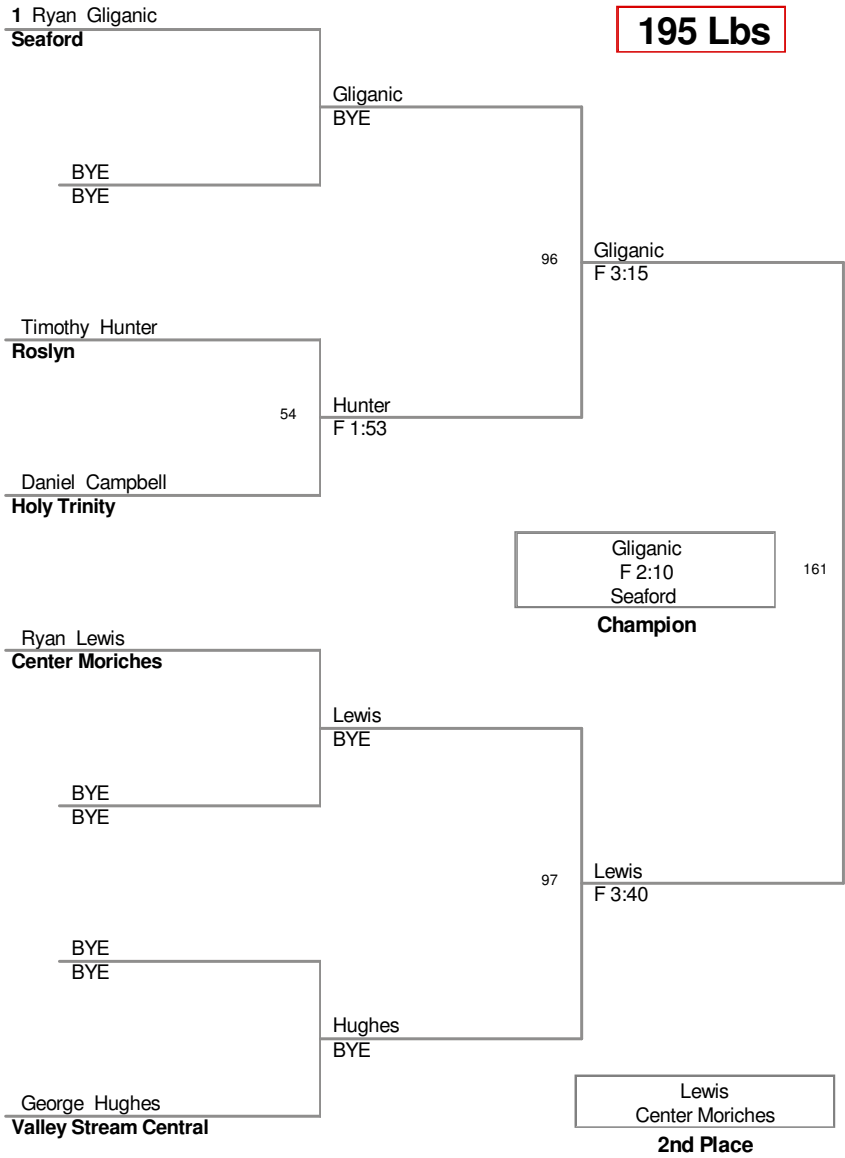

Paiz
Roslyn

Paiz
F 3:33
Roslyn

Carra
Syosset

Volkommer
Center Moriches

Cohen
F 2:45
Syosset

Volkommer
Center Moriches

4th Place

5th Place

6th Place

3rd Place

Pannullo
East Meadow
2nd Place

Lanzillotti
F 1:40
Roslyn
Champion

**EAST MEADOW TOURN
EAST MEADOW 2011**

126 Lbs

**EAST MEADOW TOURN
EAST MEADOW 2011**

145 Lbs

**EAST MEADOW TOURN
EAST MEADOW 2011**

152 Lbs

EAST MEADOW TOURN
EAST MEADOW 2011

160 Lbs

**EAST MEADOW TOURN
EAST MEADOW 2011**

182 Lbs

**EAST MEADOW TOURN
EAST MEADOW 2011**

195 Lbs

EAST MEADOW TOURN
EAST MEADOW 2011

220 Lbs

**EAST MEADOW TOURN
EAST MEADOW 2011**

285 Lbs