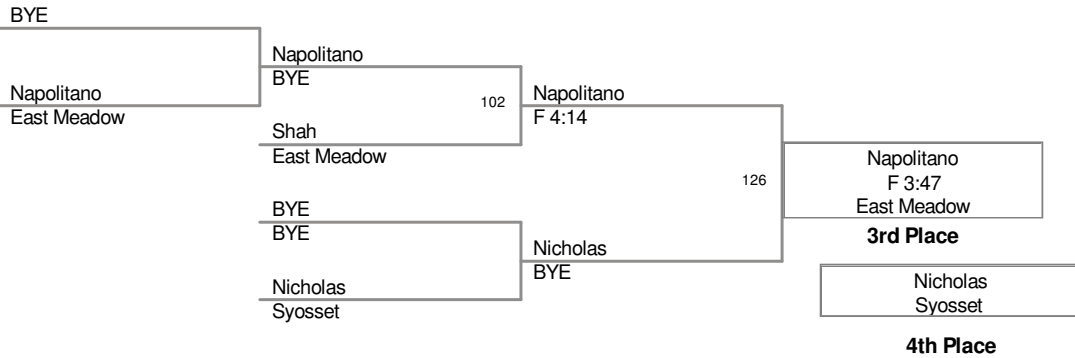

**EAST MEADOW TOURN
EAST MEADOW 2011**

99 Lbs

**EAST MEADOW TOURN
EAST MEADOW 2011**

106 Lbs

**EAST MEADOW TOURN
EAST MEADOW 2011**

113 Lbs

**EAST MEADOW TOURN
EAST MEADOW 2011**

120 Lbs