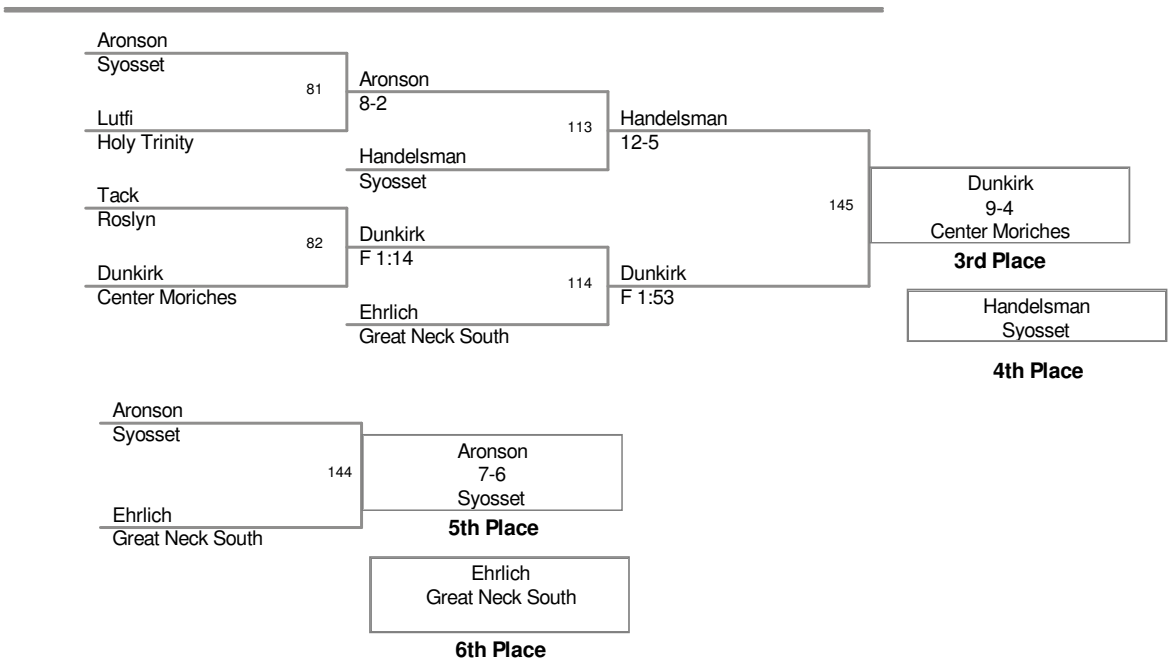

Paiz
Roslyn

Paiz
F 3:33
Roslyn

Carra
Syosset

Volkommer
Center Moriches

Cohen
F 2:45
Syosset

Volkommer
Center Moriches

4th Place

5th Place

6th Place

3rd Place

Pannullo
East Meadow
2nd Place

Lanzillotti
F 1:40
Roslyn
Champion

**EAST MEADOW TOURN
EAST MEADOW 2011**

126 Lbs

**EAST MEADOW TOURN
EAST MEADOW 2011**

145 Lbs