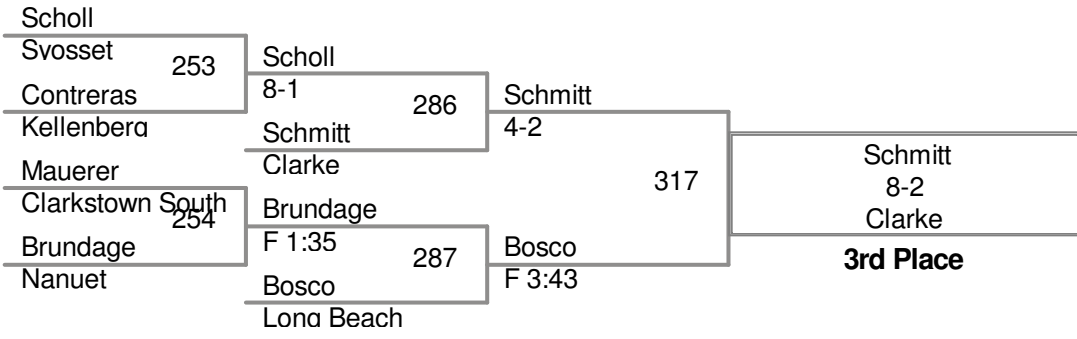

2011 Battle At The Beach
Varsity Division

152 Lbs

2011 Battle At The Beach
Varsity Division

160 Lbs

2011 Battle At The Beach
Varsity Division

170 Lbs

2011 Battle At The Beach
Varsity Division

182 Lbs