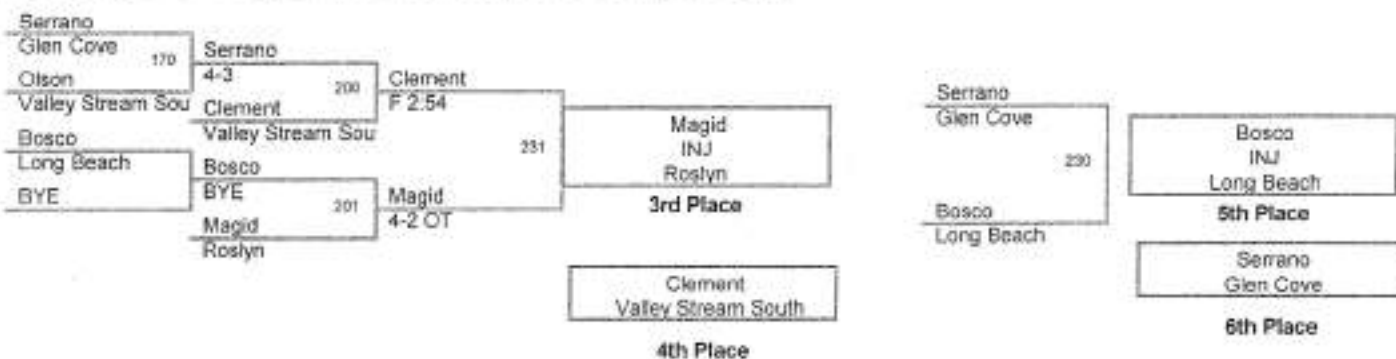

2010 QUALIFIER AT LONG BEACH

189 Lbs