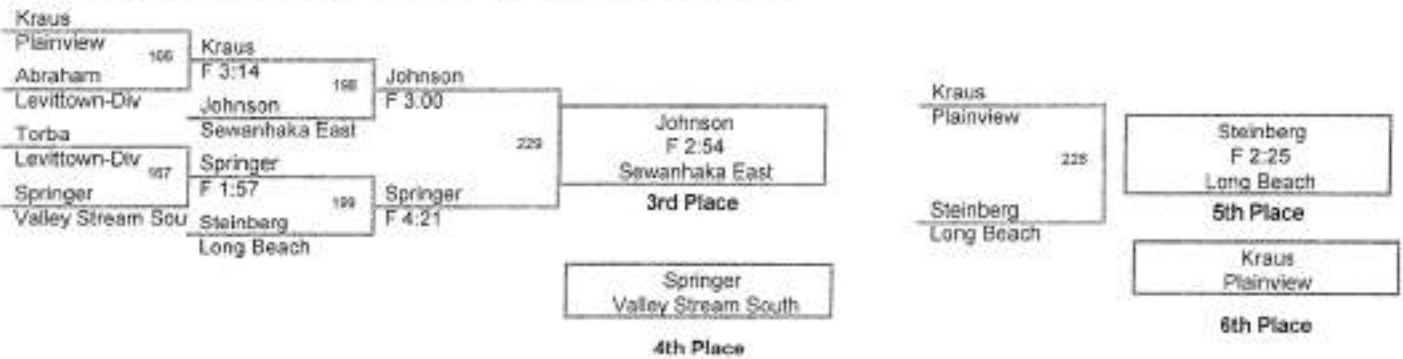

2010 QUALIFIER AT LONG BEACH

**145 Lbs**

2010 QUALIFIER AT LONG BEACH

152 Lbs

2010 QUALIFIER AT LONG BEACH

160 Lbs

2010 QUALIFIER AT LONG BEACH

171 Lbs