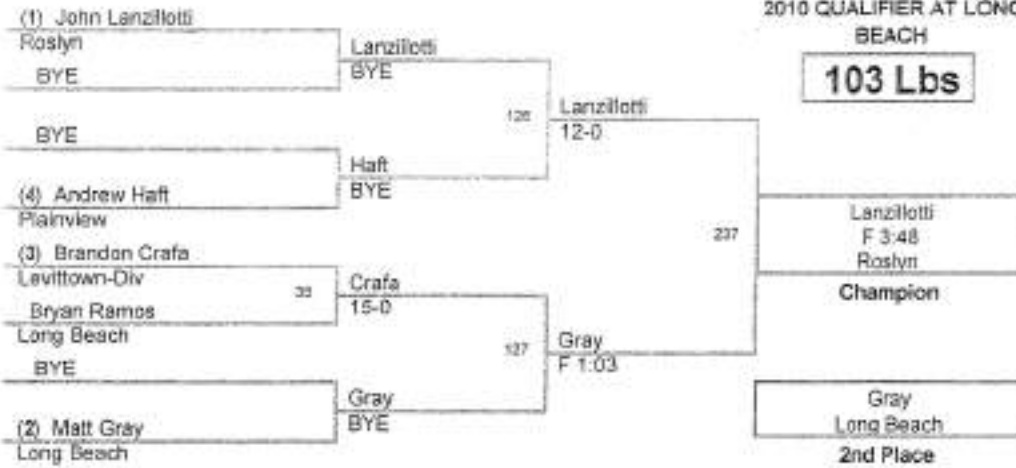

2010 QUALIFIER AT LONG BEACH

**96 Lbs**

2010 QUALIFIER AT LONG BEACH

**103 Lbs**

2010 QUALIFIER AT LONG BEACH

112 Lbs

2010 QUALIFIER AT LONG BEACH

**119 Lbs**