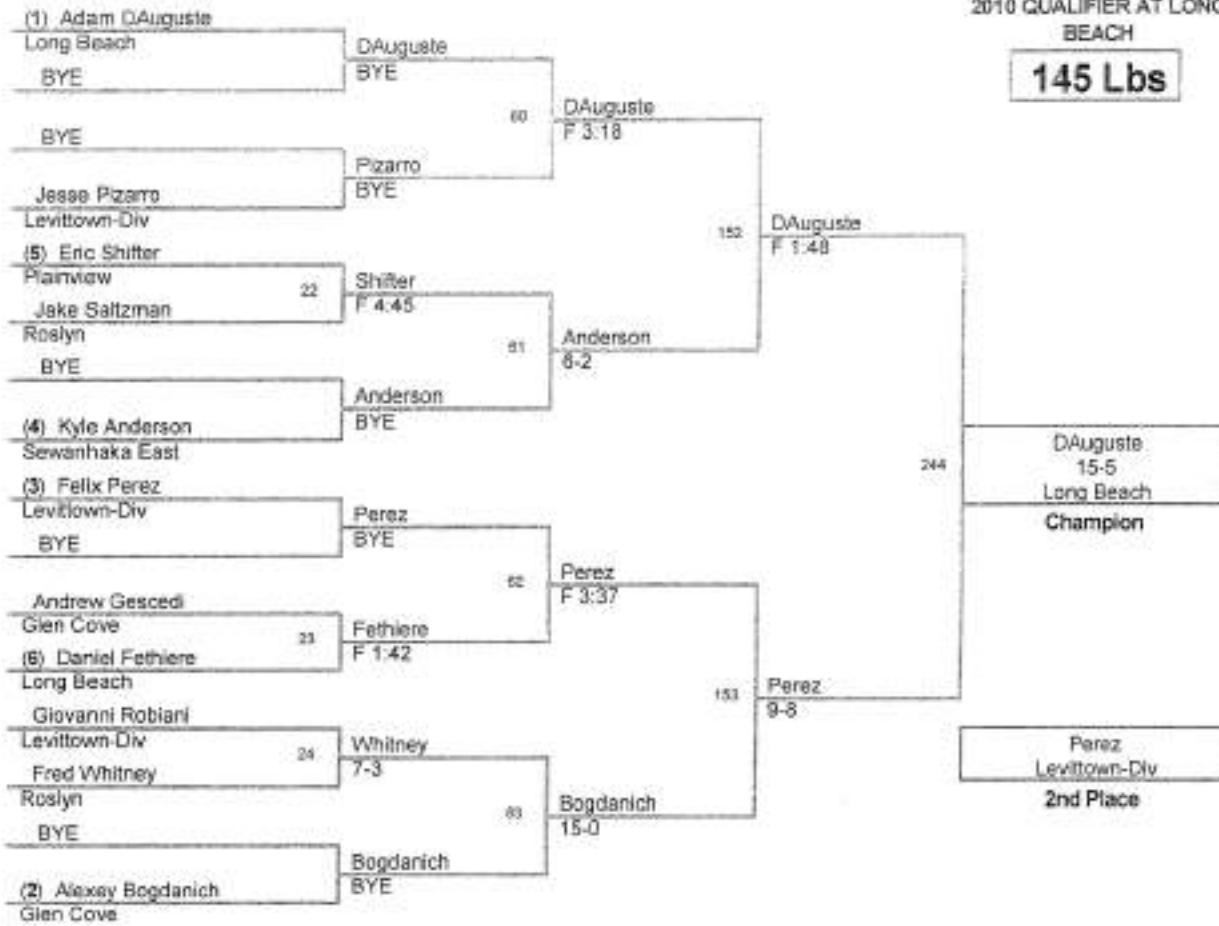

2010 QUALIFIER AT LONG BEACH

145 Lbs