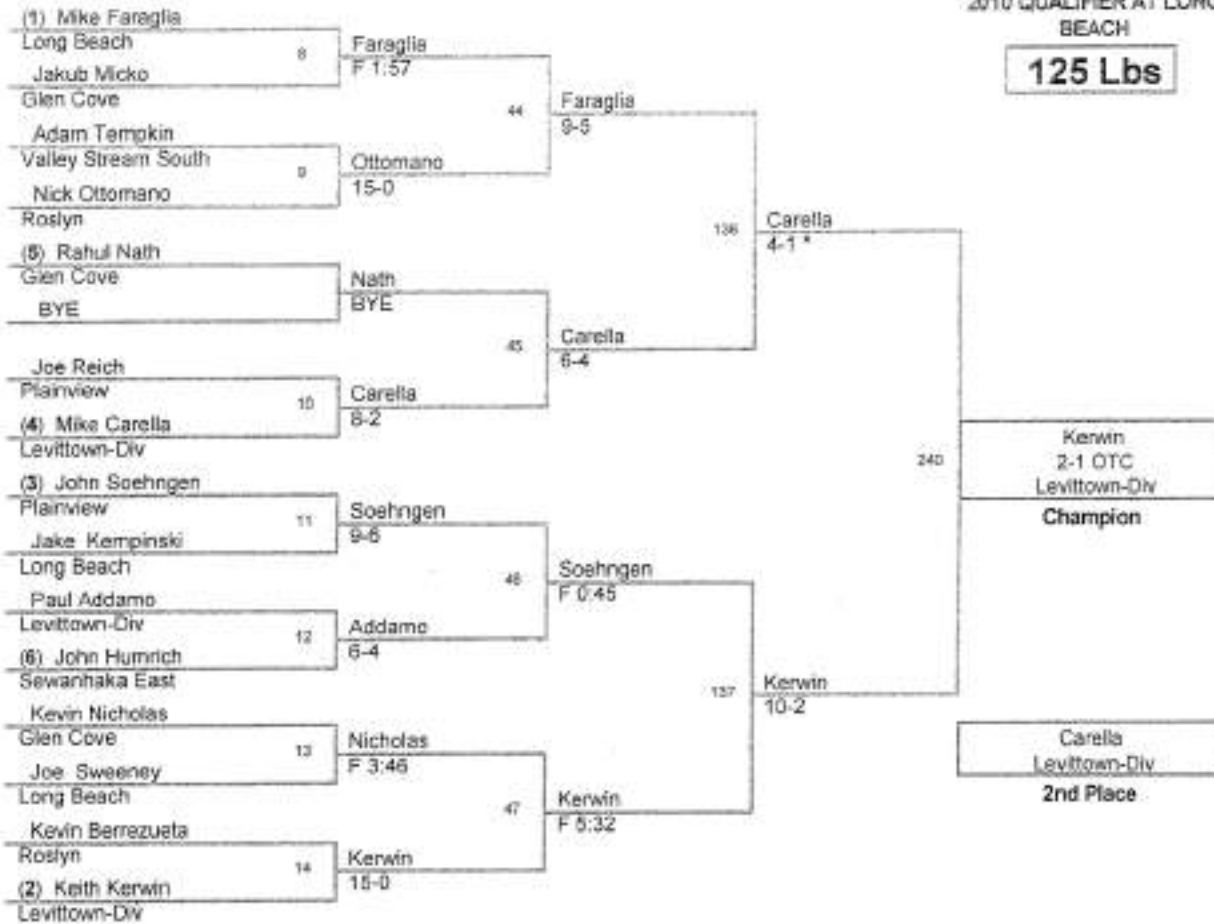

2010 QUALIFIER AT LONG BEACH

**96 Lbs**

2010 QUALIFIER AT LONG BEACH

**103 Lbs**

2010 QUALIFIER AT LONG BEACH

112 Lbs

2010 QUALIFIER AT LONG BEACH

**119 Lbs**

2010 QUALIFIER AT LONG BEACH

125 Lbs

2010 QUALIFIER AT LONG BEACH

**130 Lbs**

2010 QUALIFIER AT LONG BEACH

135 Lbs

2010 QUALIFIER AT LONG BEACH

**140 Lbs**

2010 QUALIFIER AT LONG BEACH

**145 Lbs**

2010 QUALIFIER AT LONG BEACH

152 Lbs

2010 QUALIFIER AT LONG BEACH

160 Lbs

2010 QUALIFIER AT LONG BEACH

171 Lbs