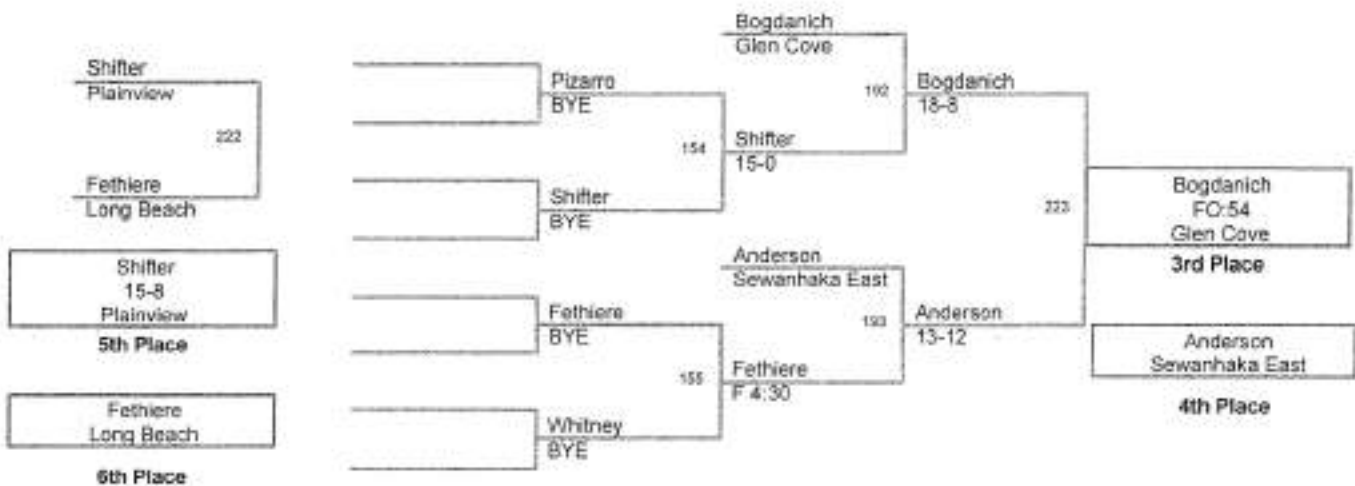

2010 QUALIFIER AT LONG BEACH

145 Lbs