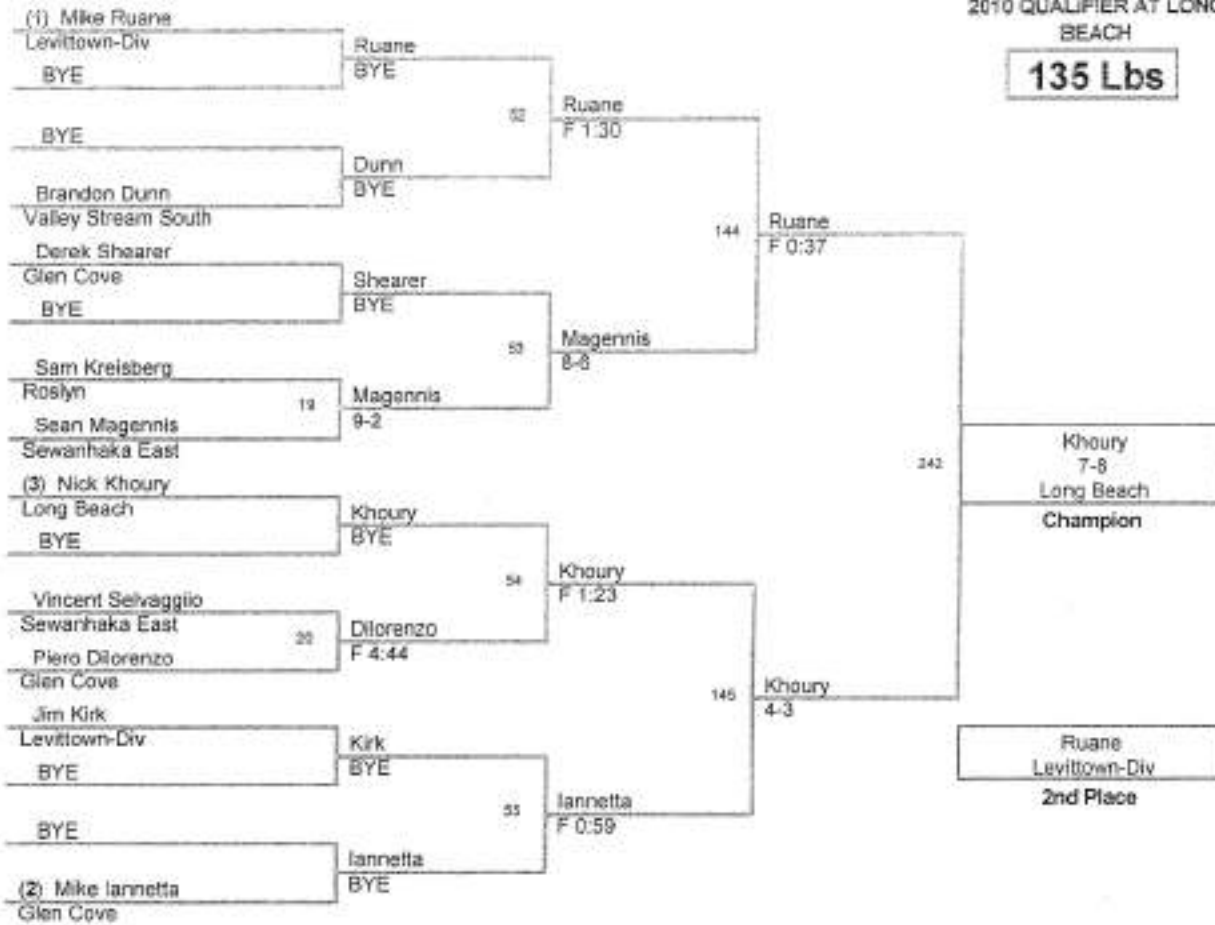

2010 QUALIFIER AT LONG BEACH

125 Lbs

2010 QUALIFIER AT LONG BEACH

**130 Lbs**

2010 QUALIFIER AT LONG BEACH

135 Lbs

2010 QUALIFIER AT LONG BEACH

**140 Lbs**