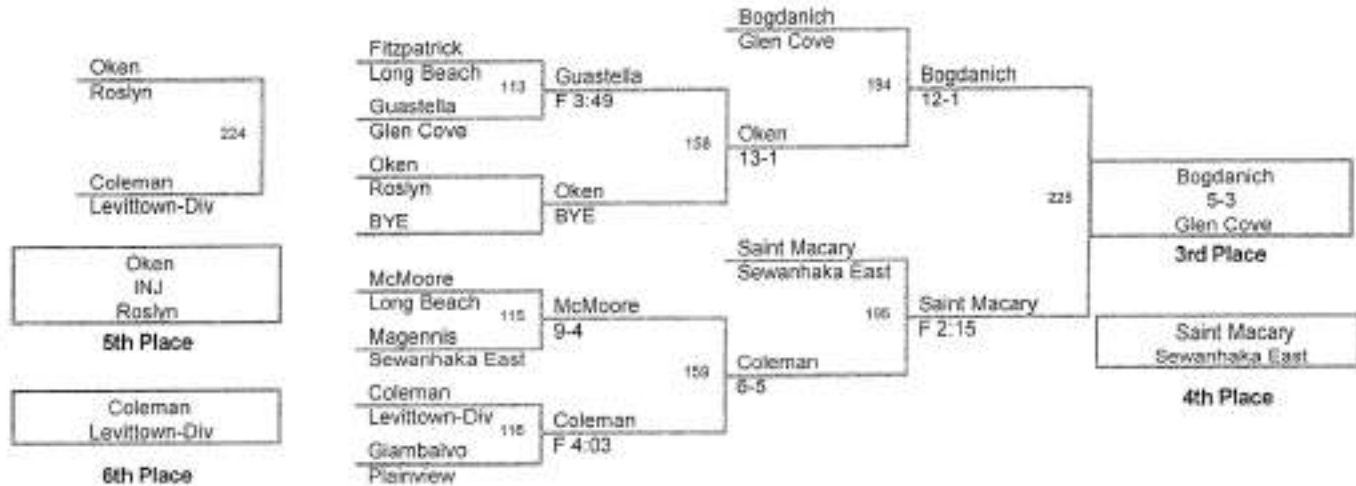

2010 QUALIFIER AT LONG BEACH

152 Lbs