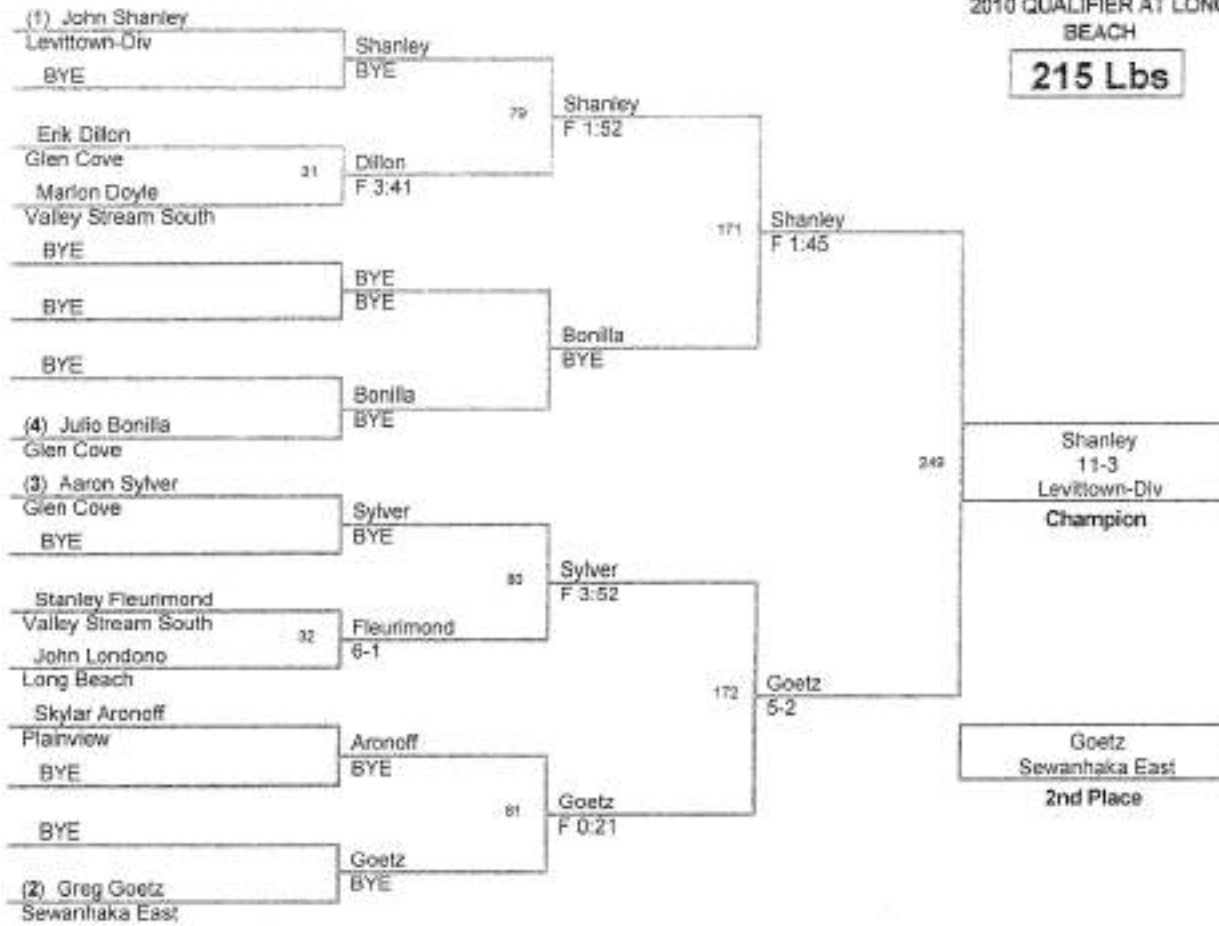

2010 QUALIFIER AT LONG BEACH

215 Lbs