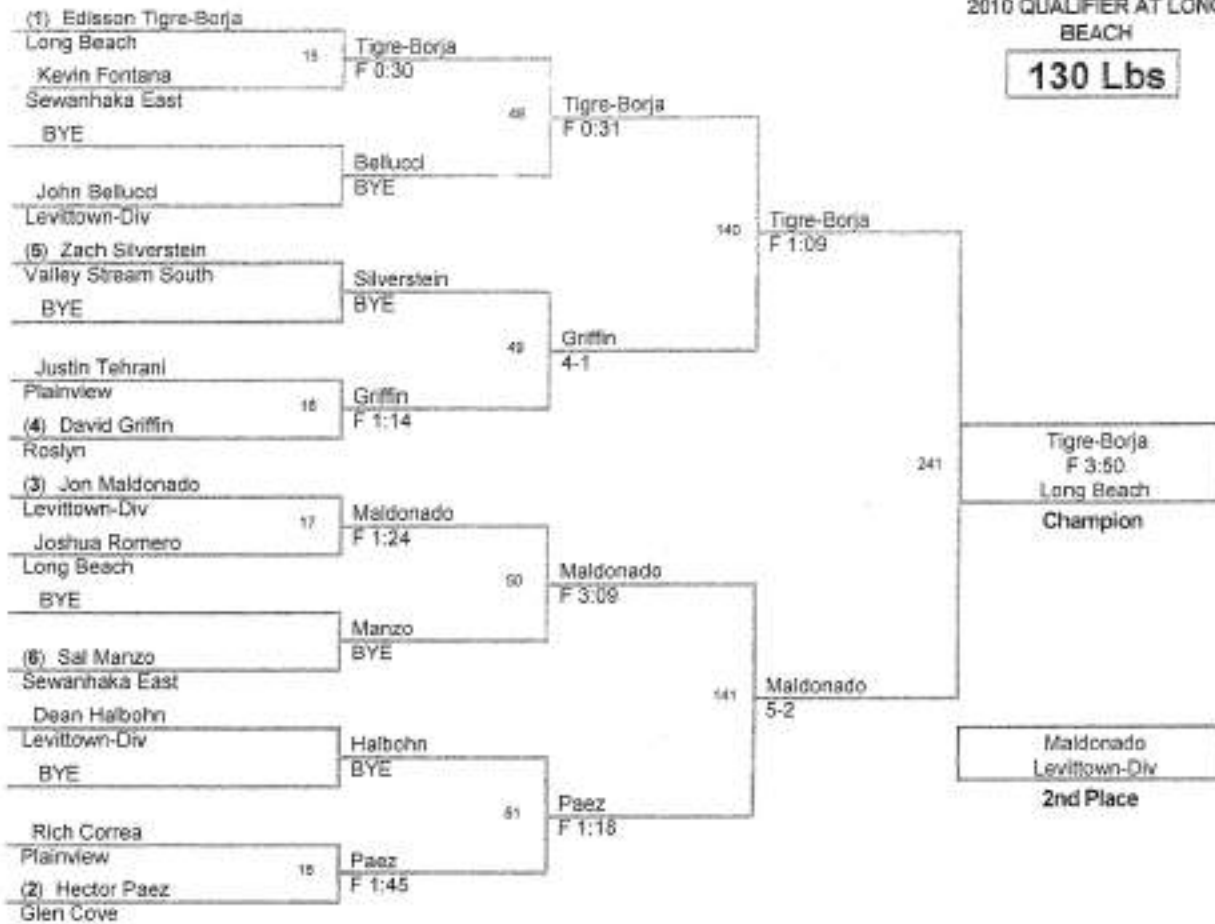

2010 QUALIFIER AT LONG BEACH

**96 Lbs**

2010 QUALIFIER AT LONG BEACH

**103 Lbs**

2010 QUALIFIER AT LONG BEACH

112 Lbs

2010 QUALIFIER AT LONG BEACH

**119 Lbs**

2010 QUALIFIER AT LONG BEACH

125 Lbs

2010 QUALIFIER AT LONG BEACH

**130 Lbs**

2010 QUALIFIER AT LONG BEACH

135 Lbs

2010 QUALIFIER AT LONG BEACH

**140 Lbs**