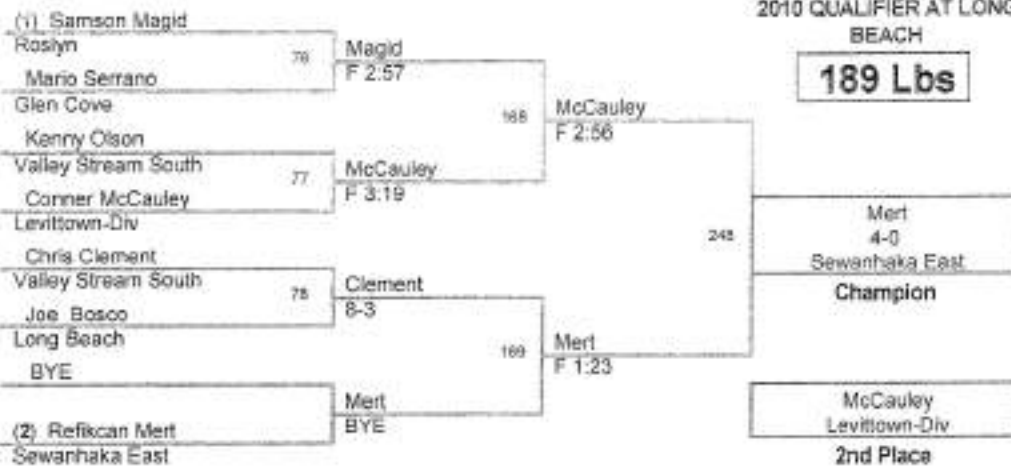

2010 QUALIFIER AT LONG BEACH

189 Lbs