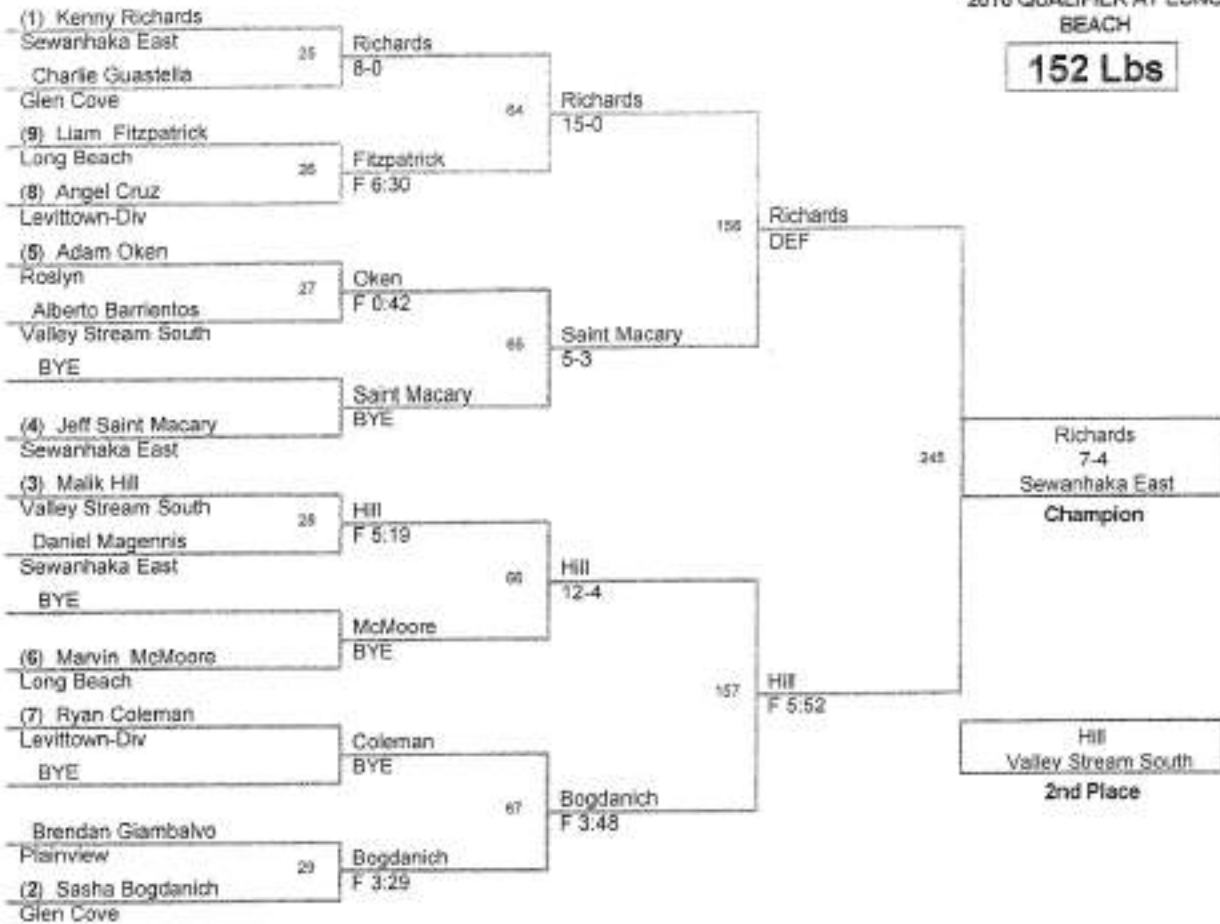

2010 QUALIFIER AT LONG BEACH

152 Lbs