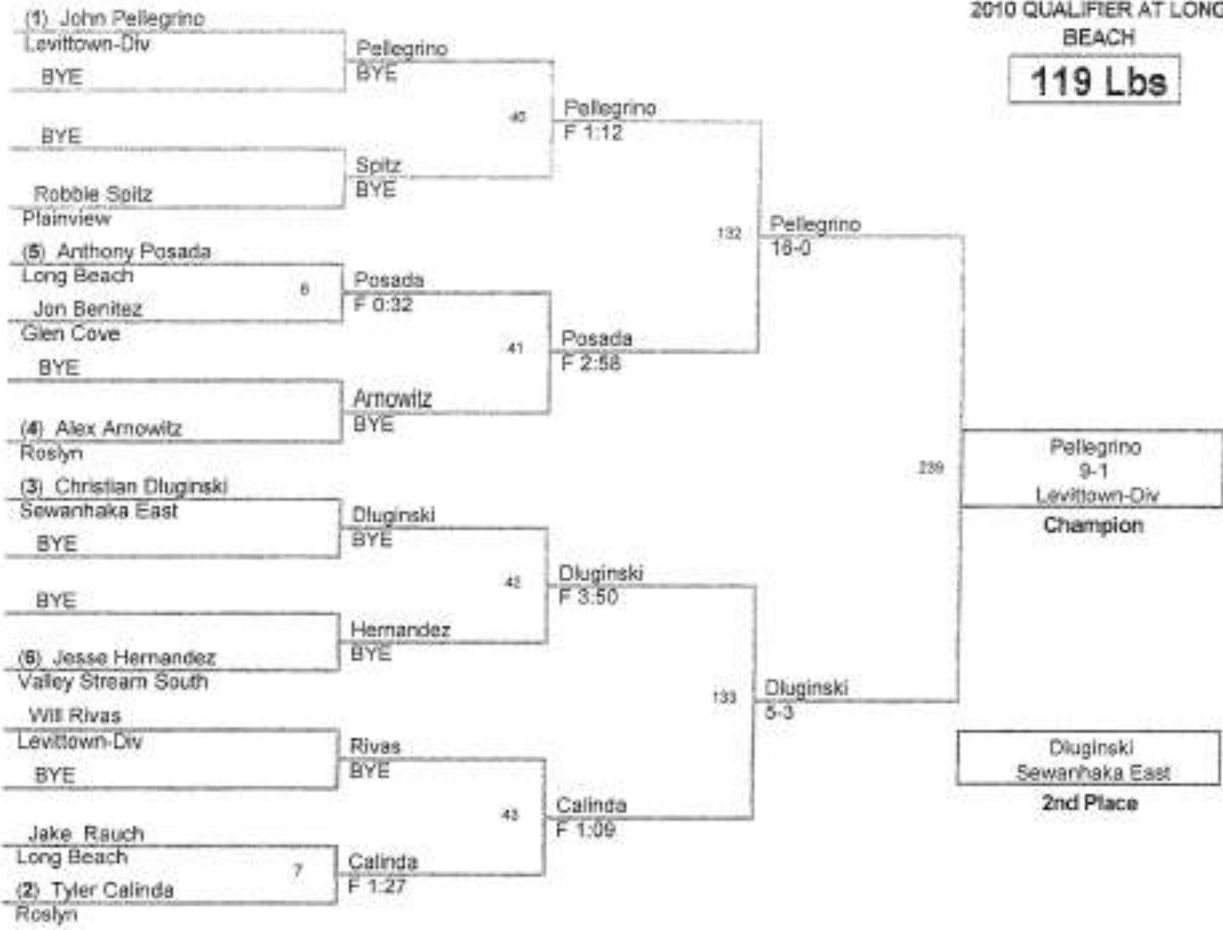

2010 QUALIFIER AT LONG BEACH

**96 Lbs**

2010 QUALIFIER AT LONG BEACH

**103 Lbs**

2010 QUALIFIER AT LONG BEACH

112 Lbs

2010 QUALIFIER AT LONG BEACH

**119 Lbs**

2010 QUALIFIER AT LONG BEACH

125 Lbs

2010 QUALIFIER AT LONG BEACH

**130 Lbs**

2010 QUALIFIER AT LONG BEACH

135 Lbs

2010 QUALIFIER AT LONG BEACH

**140 Lbs**

2010 QUALIFIER AT LONG BEACH

**145 Lbs**

2010 QUALIFIER AT LONG BEACH

152 Lbs

2010 QUALIFIER AT LONG BEACH

160 Lbs

2010 QUALIFIER AT LONG BEACH

171 Lbs

2010 QUALIFIER AT LONG BEACH

**189 Lbs**

2010 QUALIFIER AT LONG BEACH

**215 Lbs**

2010 QUALIFIER AT LONG BEACH

285 Lbs