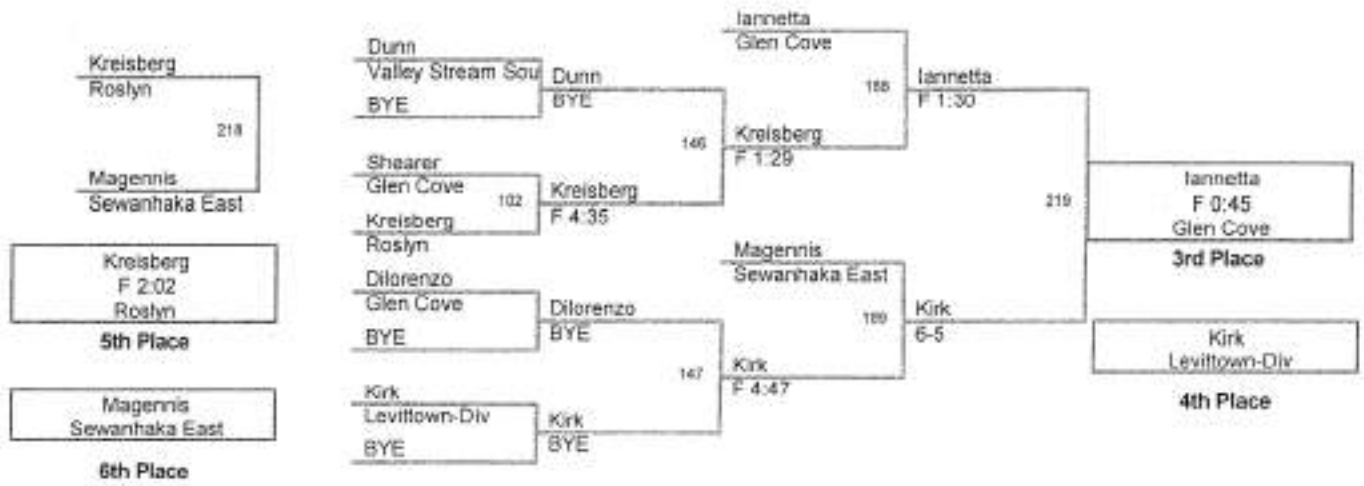

2010 QUALIFIER AT LONG BEACH

125 Lbs

2010 QUALIFIER AT LONG BEACH

**130 Lbs**

2010 QUALIFIER AT LONG BEACH

135 Lbs

2010 QUALIFIER AT LONG BEACH

**140 Lbs**