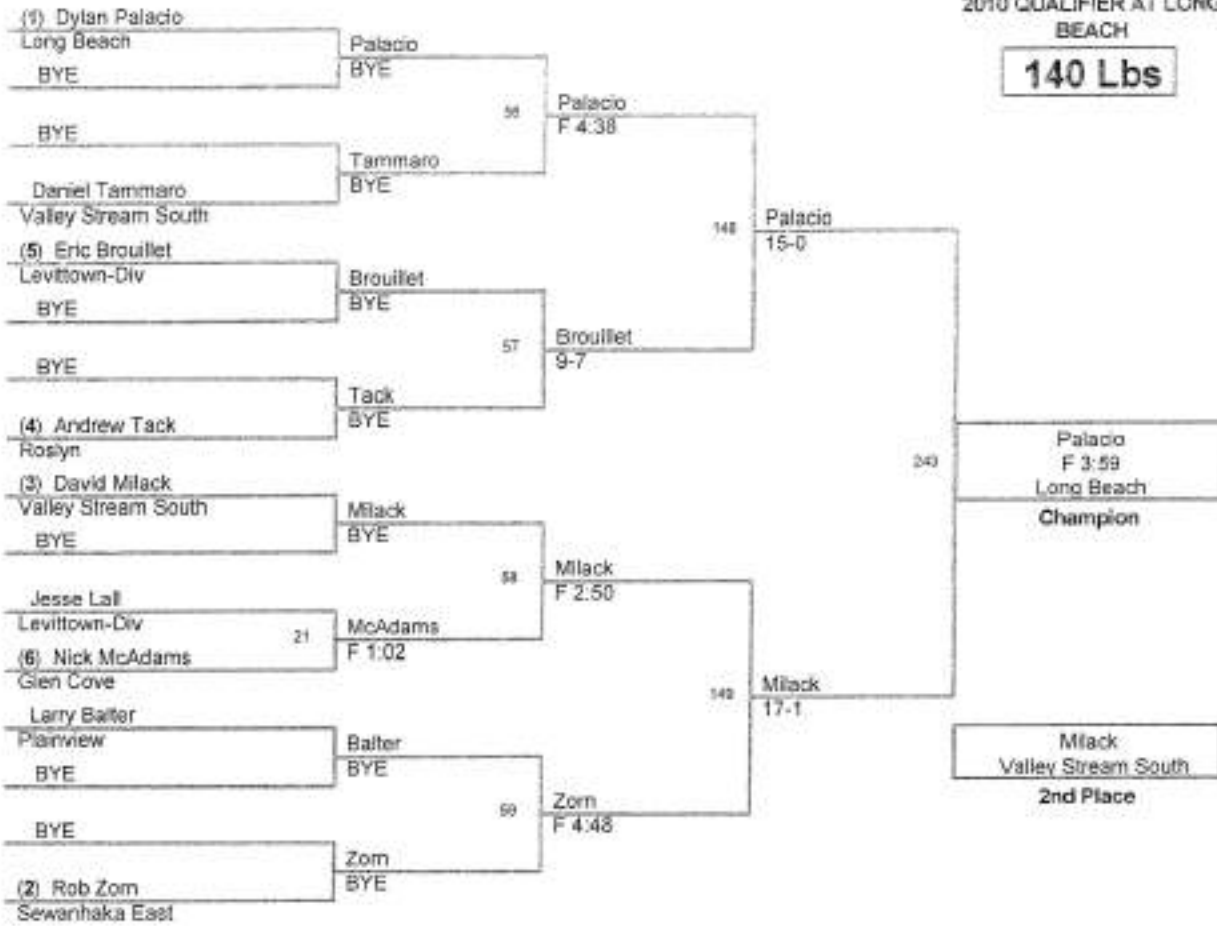

2010 QUALIFIER AT LONG BEACH

125 Lbs

2010 QUALIFIER AT LONG BEACH

**130 Lbs**

2010 QUALIFIER AT LONG BEACH

135 Lbs

2010 QUALIFIER AT LONG BEACH

**140 Lbs**