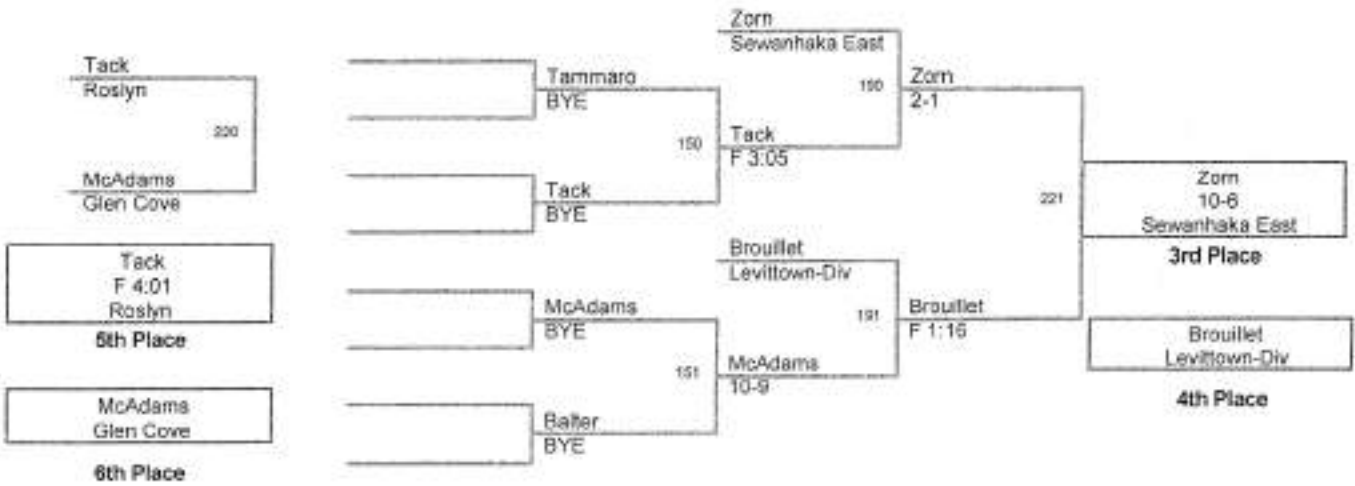

2010 QUALIFIER AT LONG BEACH

125 Lbs

2010 QUALIFIER AT LONG BEACH

**130 Lbs**

2010 QUALIFIER AT LONG BEACH

135 Lbs

2010 QUALIFIER AT LONG BEACH

**140 Lbs**