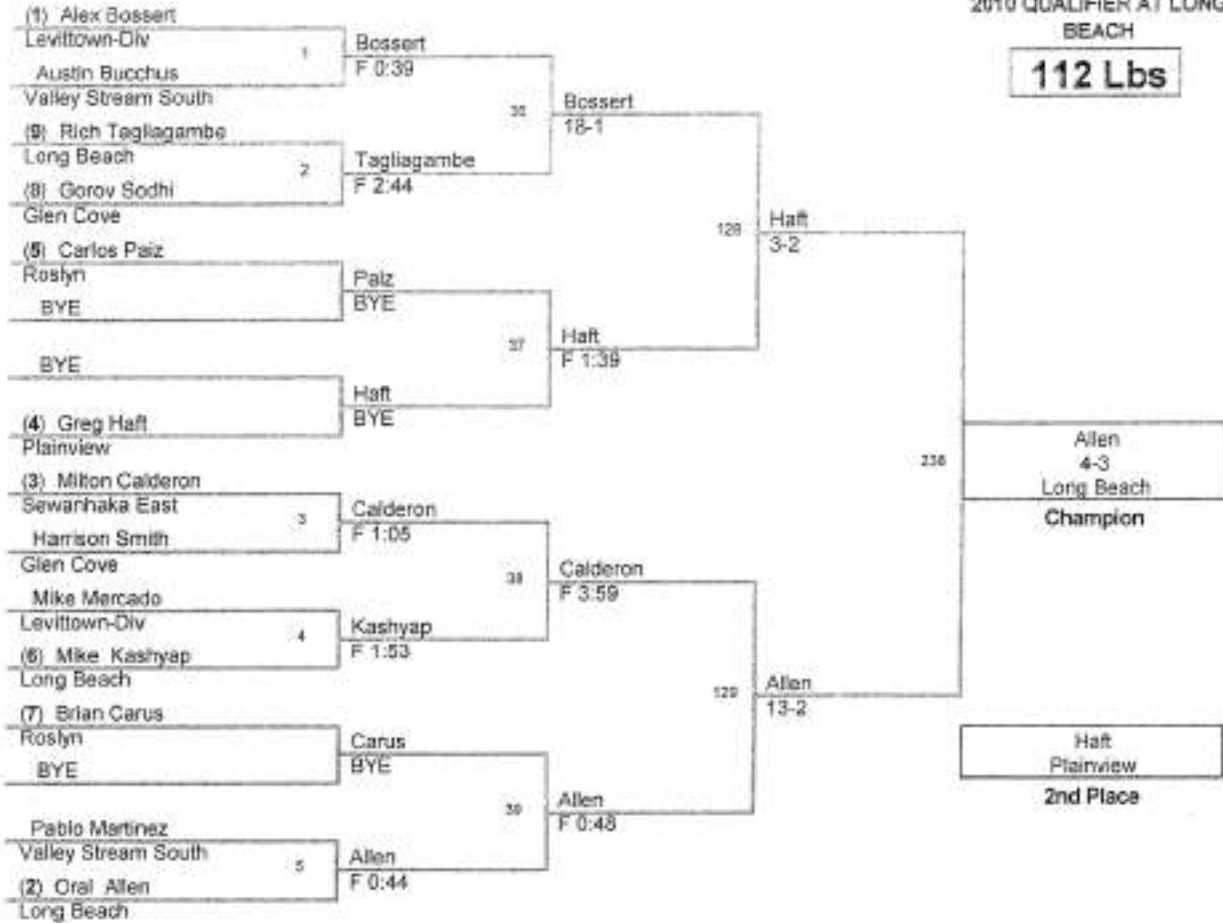

2010 QUALIFIER AT LONG BEACH

**96 Lbs**

2010 QUALIFIER AT LONG BEACH

**103 Lbs**

2010 QUALIFIER AT LONG BEACH

112 Lbs

2010 QUALIFIER AT LONG BEACH

**119 Lbs**

2010 QUALIFIER AT LONG BEACH

125 Lbs

2010 QUALIFIER AT LONG BEACH

**130 Lbs**

2010 QUALIFIER AT LONG BEACH

135 Lbs

2010 QUALIFIER AT LONG BEACH

**140 Lbs**

2010 QUALIFIER AT LONG BEACH

**145 Lbs**

2010 QUALIFIER AT LONG BEACH

152 Lbs

2010 QUALIFIER AT LONG BEACH

160 Lbs

2010 QUALIFIER AT LONG BEACH

171 Lbs

2010 QUALIFIER AT LONG BEACH

**189 Lbs**

2010 QUALIFIER AT LONG BEACH

**215 Lbs**

2010 QUALIFIER AT LONG BEACH

285 Lbs