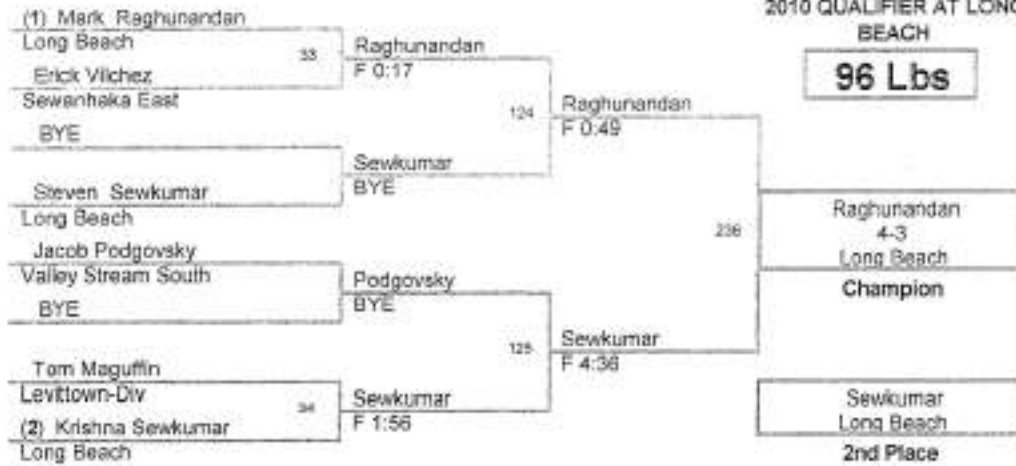

2010 QUALIFIER AT LONG BEACH

**96 Lbs**

2010 QUALIFIER AT LONG BEACH

**103 Lbs**

2010 QUALIFIER AT LONG BEACH

112 Lbs

2010 QUALIFIER AT LONG BEACH

**119 Lbs**