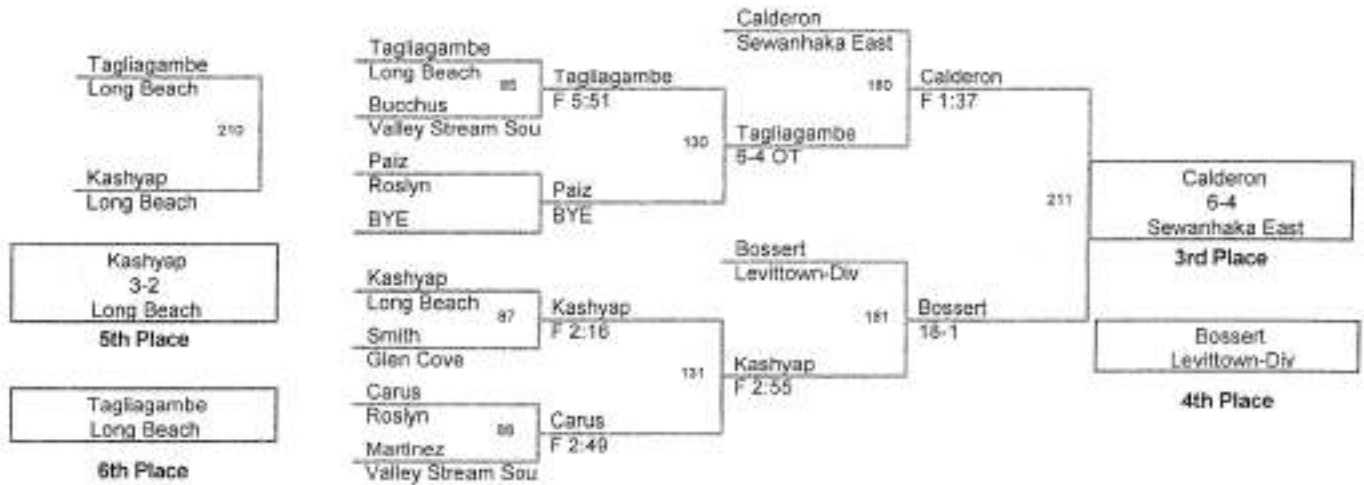

2010 QUALIFIER AT LONG BEACH

**96 Lbs**

2010 QUALIFIER AT LONG BEACH

**103 Lbs**

2010 QUALIFIER AT LONG BEACH

112 Lbs

2010 QUALIFIER AT LONG BEACH

**119 Lbs**

2010 QUALIFIER AT LONG BEACH

125 Lbs

2010 QUALIFIER AT LONG BEACH

**130 Lbs**

2010 QUALIFIER AT LONG BEACH

135 Lbs

2010 QUALIFIER AT LONG BEACH

**140 Lbs**