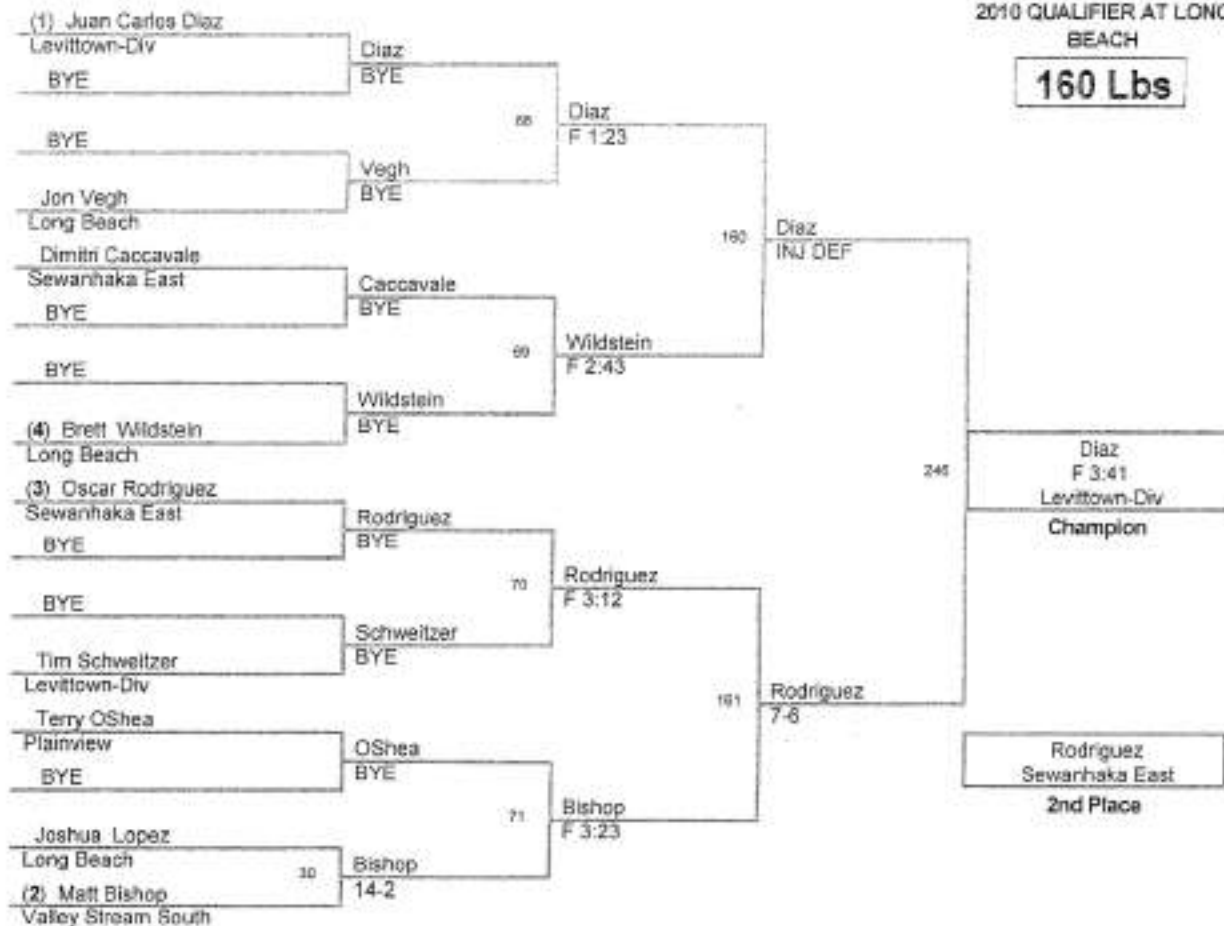

2010 QUALIFIER AT LONG BEACH

**145 Lbs**

2010 QUALIFIER AT LONG BEACH

152 Lbs

2010 QUALIFIER AT LONG BEACH

160 Lbs

2010 QUALIFIER AT LONG BEACH

171 Lbs