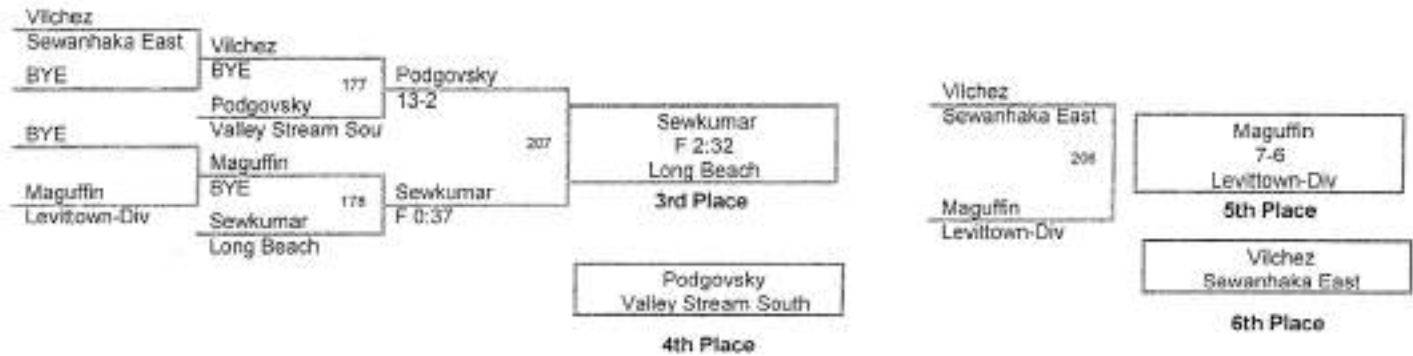

2010 QUALIFIER AT LONG BEACH

**96 Lbs**

2010 QUALIFIER AT LONG BEACH

**103 Lbs**

2010 QUALIFIER AT LONG BEACH

112 Lbs

2010 QUALIFIER AT LONG BEACH

**119 Lbs**