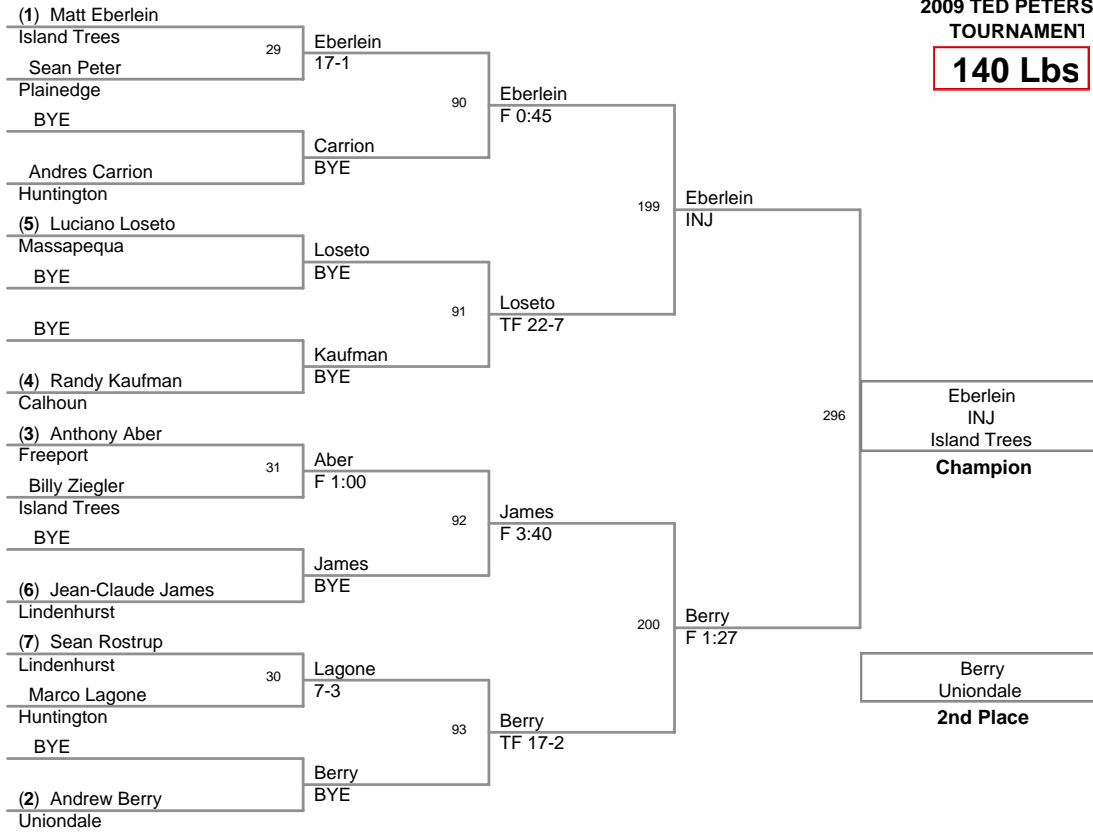

2009 TED PETERSEN
TOURNAMENT

125 Lbs

2009 TED PETERSEN
TOURNAMENT

130 Lbs

2009 TED PETERSEN
TOURNAMENT

135 Lbs

2009 TED PETERSEN
TOURNAMENT

140 Lbs