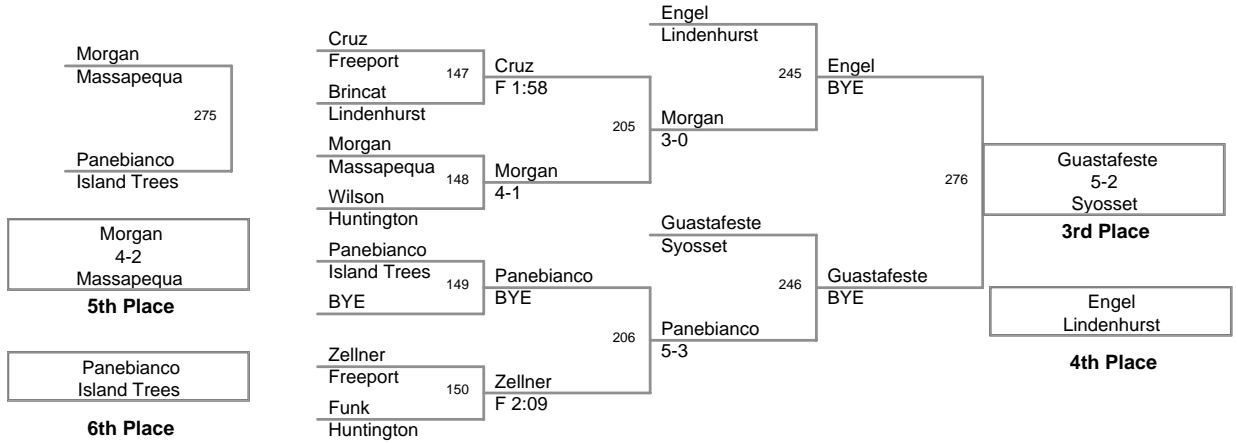

2009 TED PETERSEN
TOURNAMENT

145 Lbs