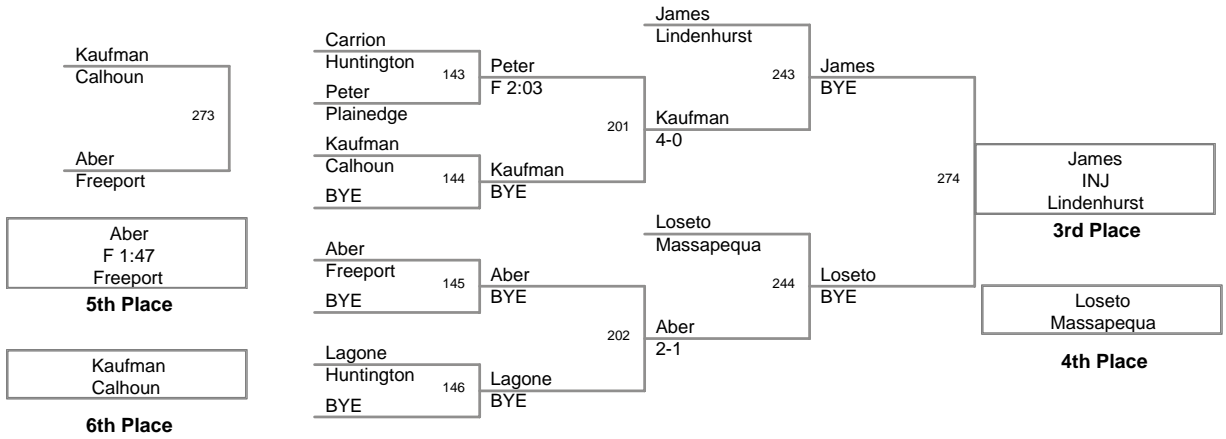

2009 TED PETERSEN
TOURNAMENT

125 Lbs

2009 TED PETERSEN
TOURNAMENT

130 Lbs

2009 TED PETERSEN
TOURNAMENT

135 Lbs

2009 TED PETERSEN
TOURNAMENT

140 Lbs