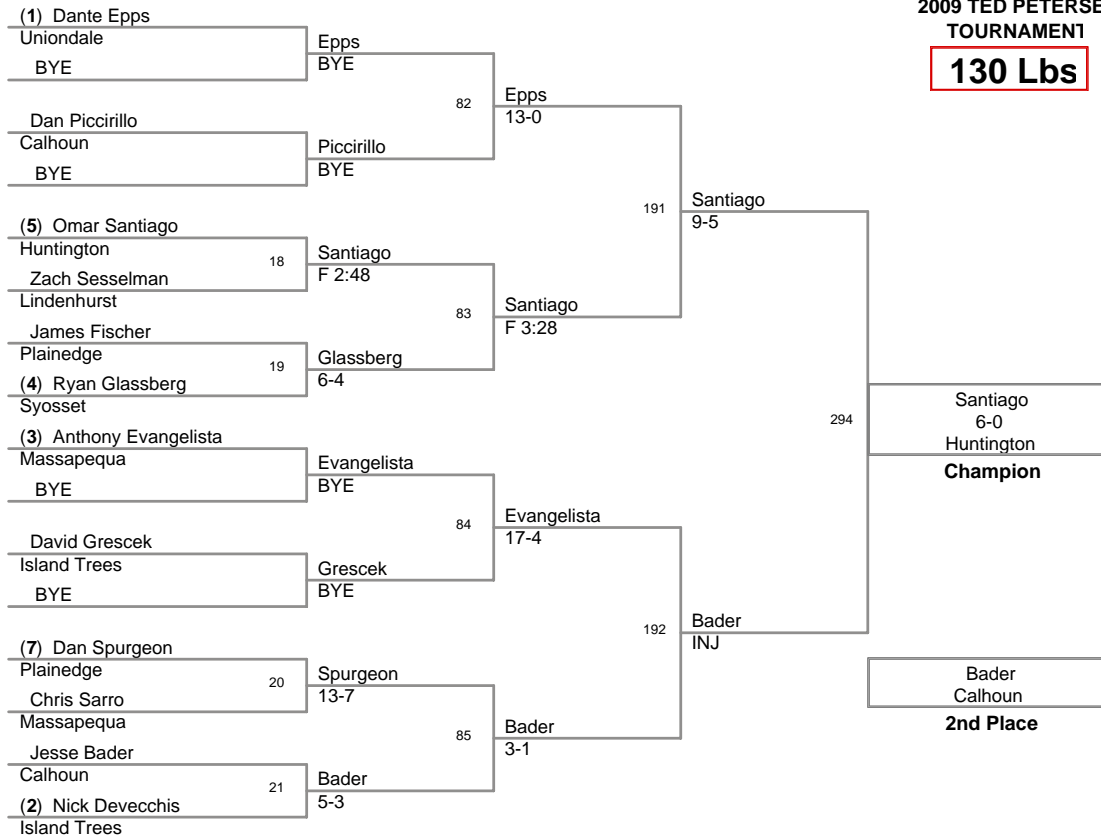

2009 TED PETERSEN
TOURNAMENT

96 Lbs

2009 TED PETERSEN
TOURNAMENT

103 Lbs

2009 TED PETERSEN
TOURNAMENT

112 Lbs

2009 TED PETERSEN
TOURNAMENT

119 Lbs

2009 TED PETERSEN
TOURNAMENT

125 Lbs

2009 TED PETERSEN
TOURNAMENT

130 Lbs

2009 TED PETERSEN
TOURNAMENT

135 Lbs

2009 TED PETERSEN
TOURNAMENT

140 Lbs