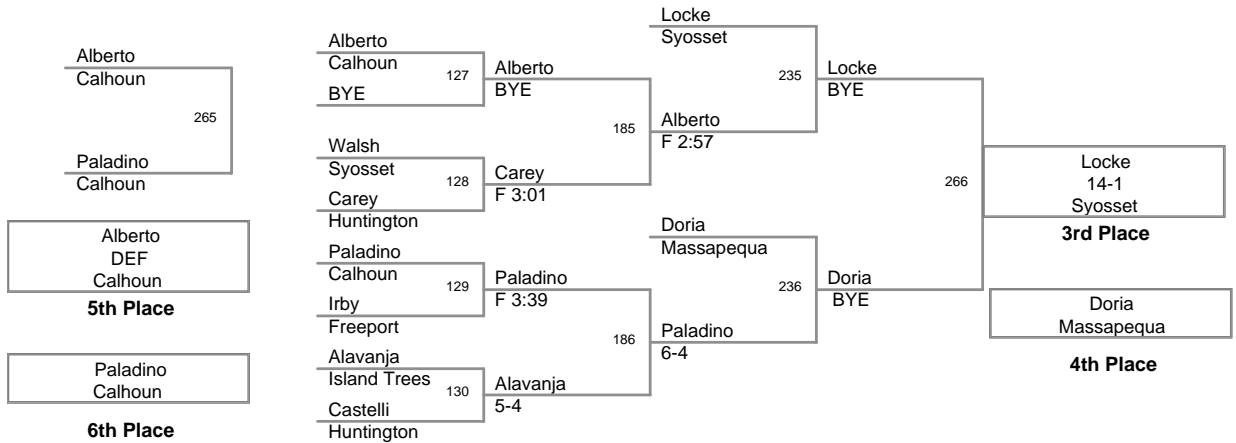

2009 TED PETERSEN
TOURNAMENT

96 Lbs

2009 TED PETERSEN
TOURNAMENT

103 Lbs

2009 TED PETERSEN
TOURNAMENT

112 Lbs

2009 TED PETERSEN
TOURNAMENT

119 Lbs

2009 TED PETERSEN
TOURNAMENT

125 Lbs

2009 TED PETERSEN
TOURNAMENT

130 Lbs

2009 TED PETERSEN
TOURNAMENT

135 Lbs

2009 TED PETERSEN
TOURNAMENT

140 Lbs