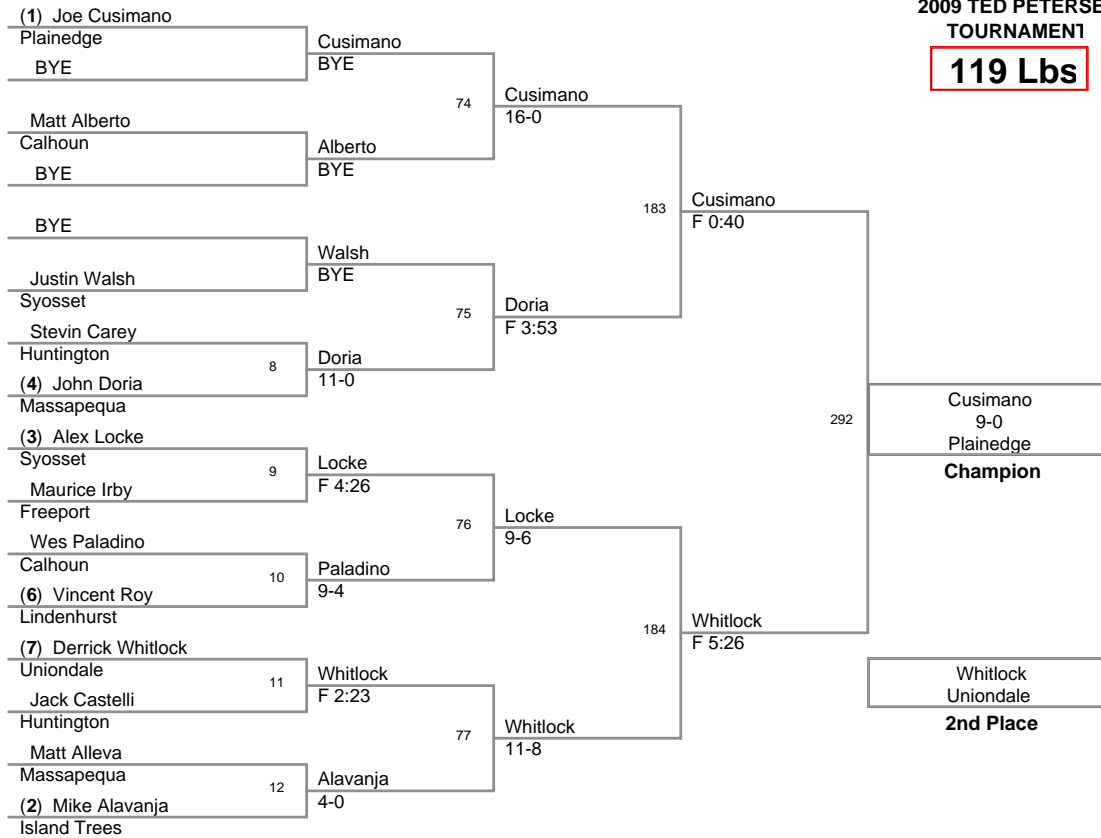

2009 TED PETERSEN
TOURNAMENT

96 Lbs

2009 TED PETERSEN
TOURNAMENT

103 Lbs

2009 TED PETERSEN
TOURNAMENT

112 Lbs

2009 TED PETERSEN
TOURNAMENT

119 Lbs

2009 TED PETERSEN
TOURNAMENT

125 Lbs

2009 TED PETERSEN
TOURNAMENT

130 Lbs

2009 TED PETERSEN
TOURNAMENT

135 Lbs

2009 TED PETERSEN
TOURNAMENT

140 Lbs