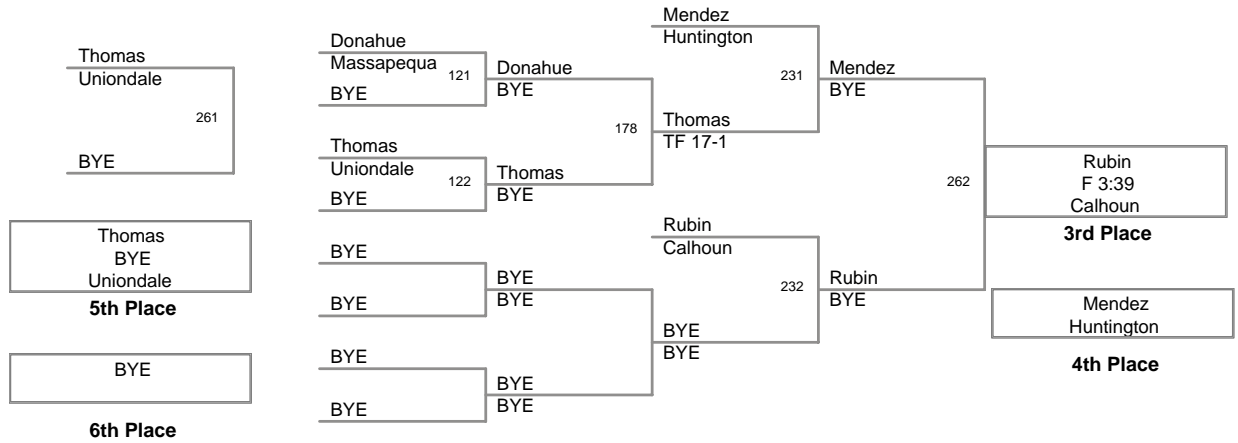

2009 TED PETERSEN
TOURNAMENT

96 Lbs

2009 TED PETERSEN
TOURNAMENT

103 Lbs

2009 TED PETERSEN
TOURNAMENT

112 Lbs

2009 TED PETERSEN
TOURNAMENT

119 Lbs