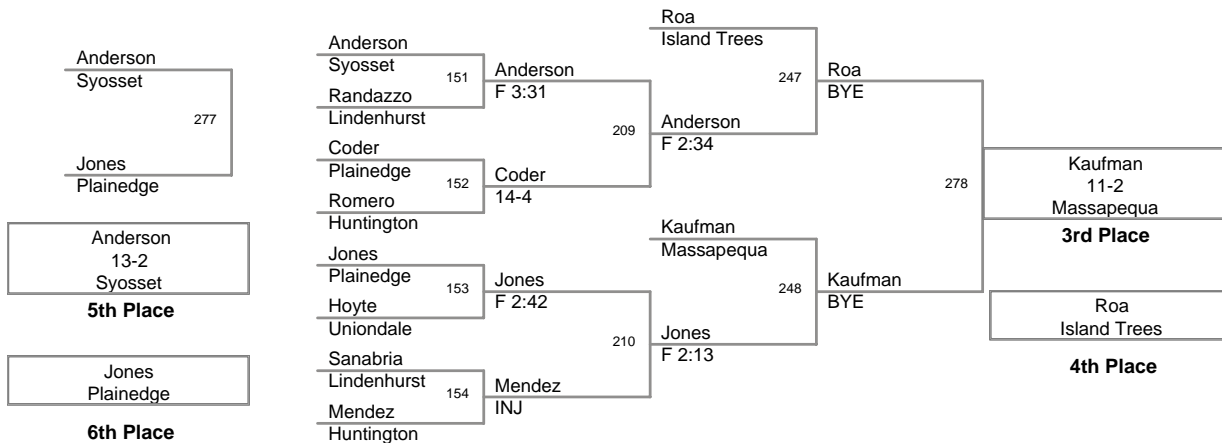

2009 TED PETERSEN
TOURNAMENT

152 Lbs