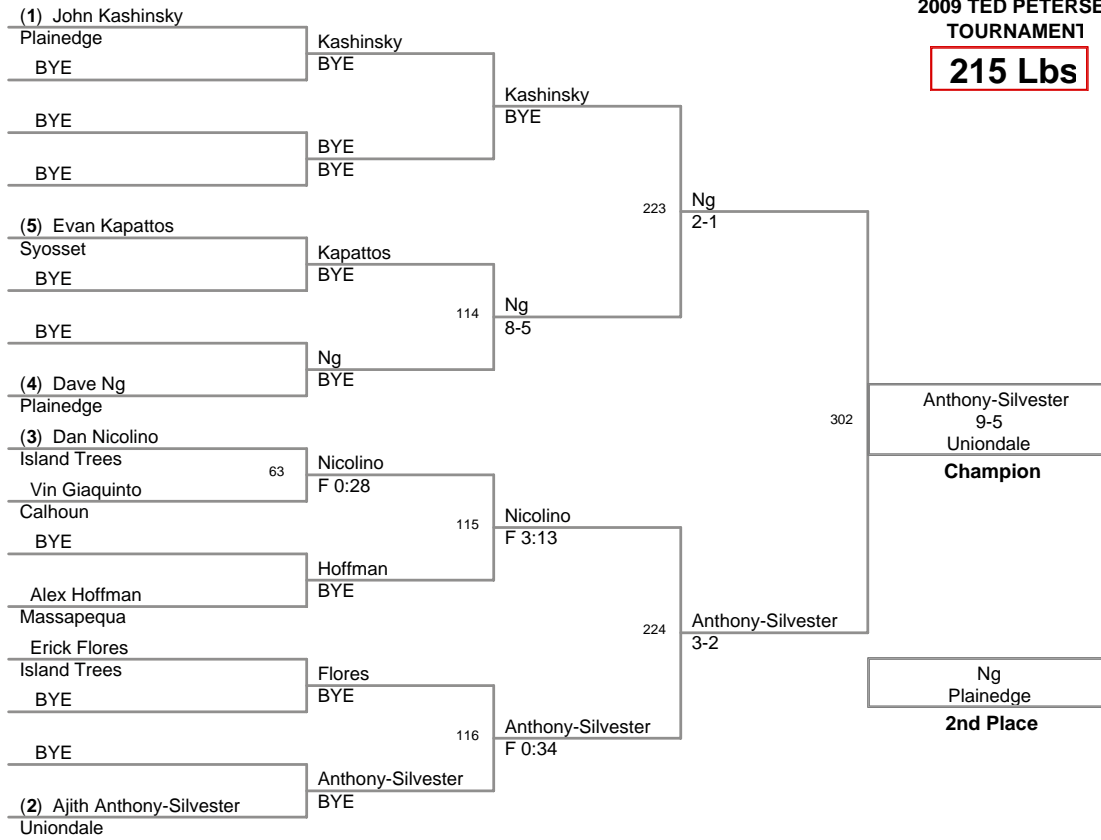

2009 TED PETERSEN
TOURNAMENT

215 Lbs