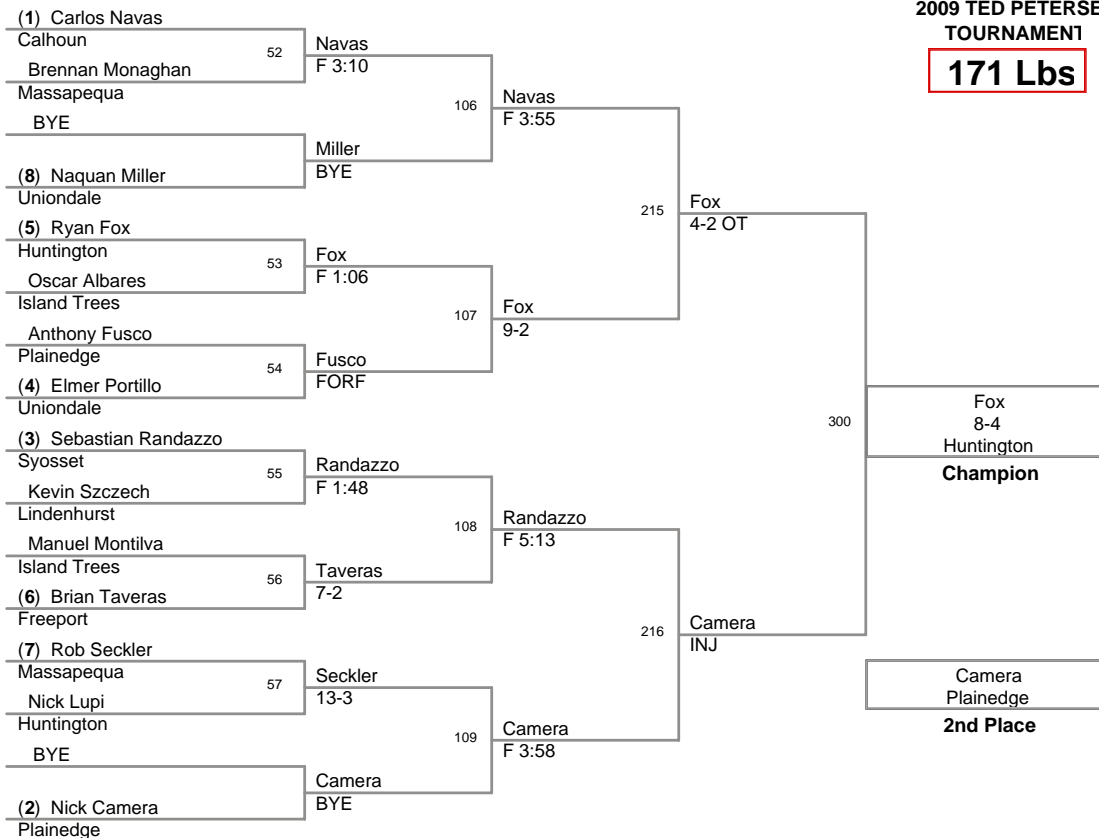

2009 TED PETERSEN
TOURNAMENT

145 Lbs

2009 TED PETERSEN
TOURNAMENT

152 Lbs

2009 TED PETERSEN
TOURNAMENT

160 Lbs

2009 TED PETERSEN
TOURNAMENT

171 Lbs