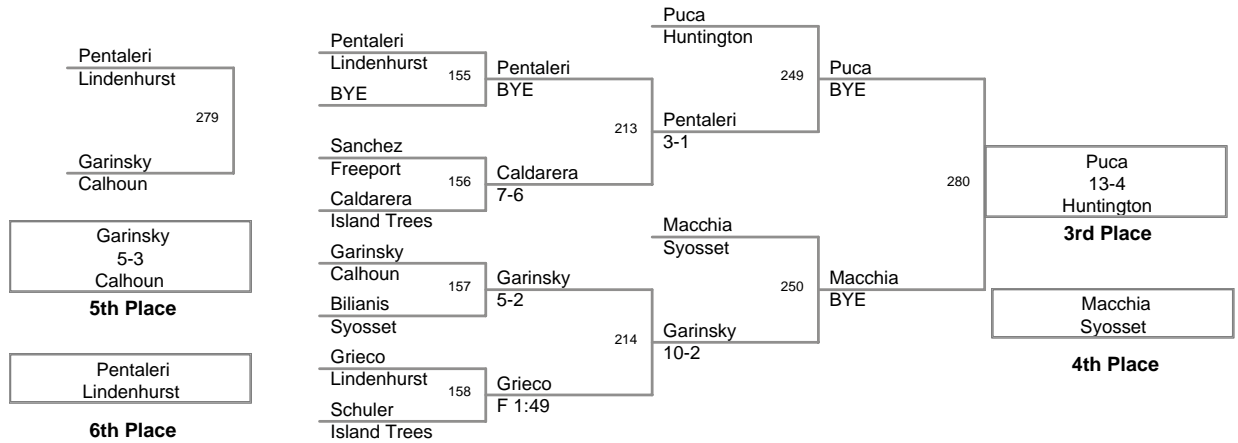

2009 TED PETERSEN
TOURNAMENT

145 Lbs

2009 TED PETERSEN
TOURNAMENT

152 Lbs

2009 TED PETERSEN
TOURNAMENT

160 Lbs

2009 TED PETERSEN
TOURNAMENT

171 Lbs