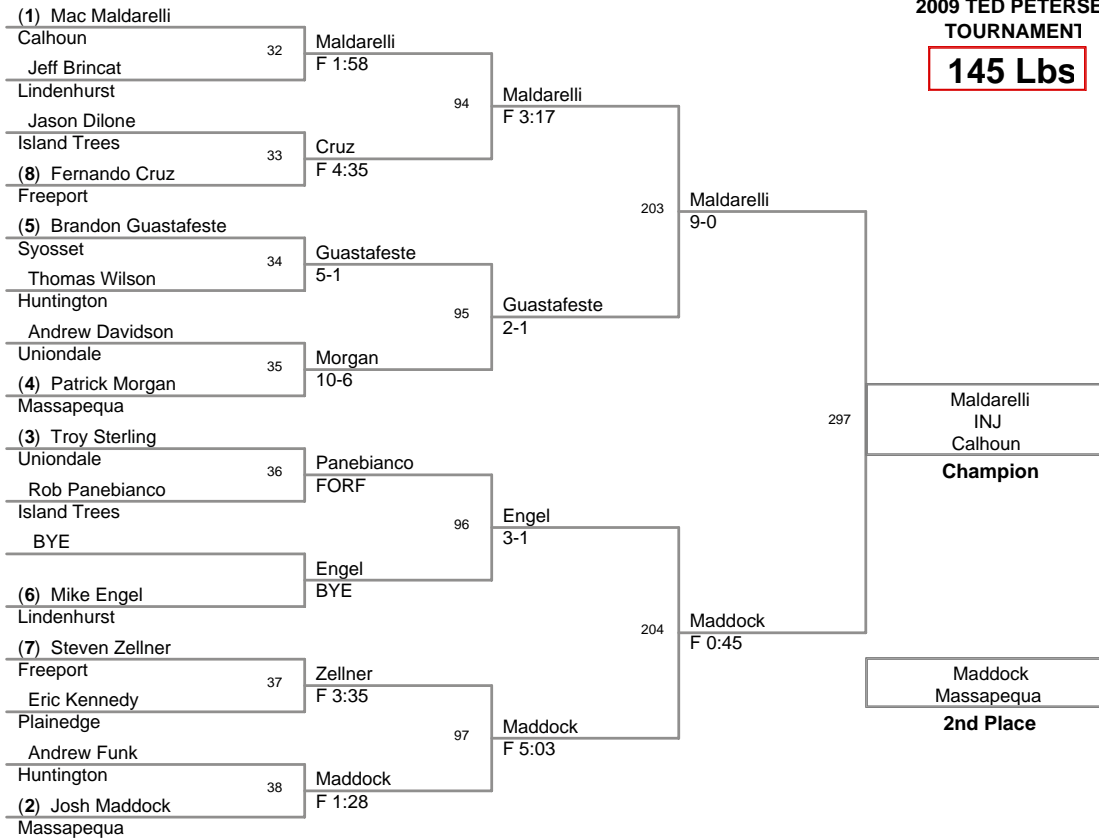

2009 TED PETERSEN
TOURNAMENT

145 Lbs