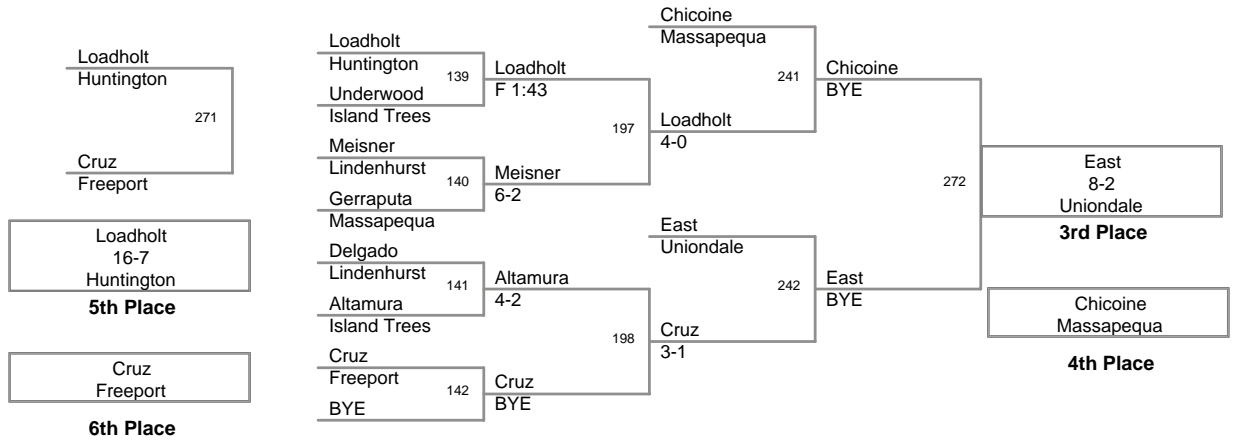

2009 TED PETERSEN
TOURNAMENT

125 Lbs

2009 TED PETERSEN
TOURNAMENT

130 Lbs

2009 TED PETERSEN
TOURNAMENT

135 Lbs

2009 TED PETERSEN
TOURNAMENT

140 Lbs