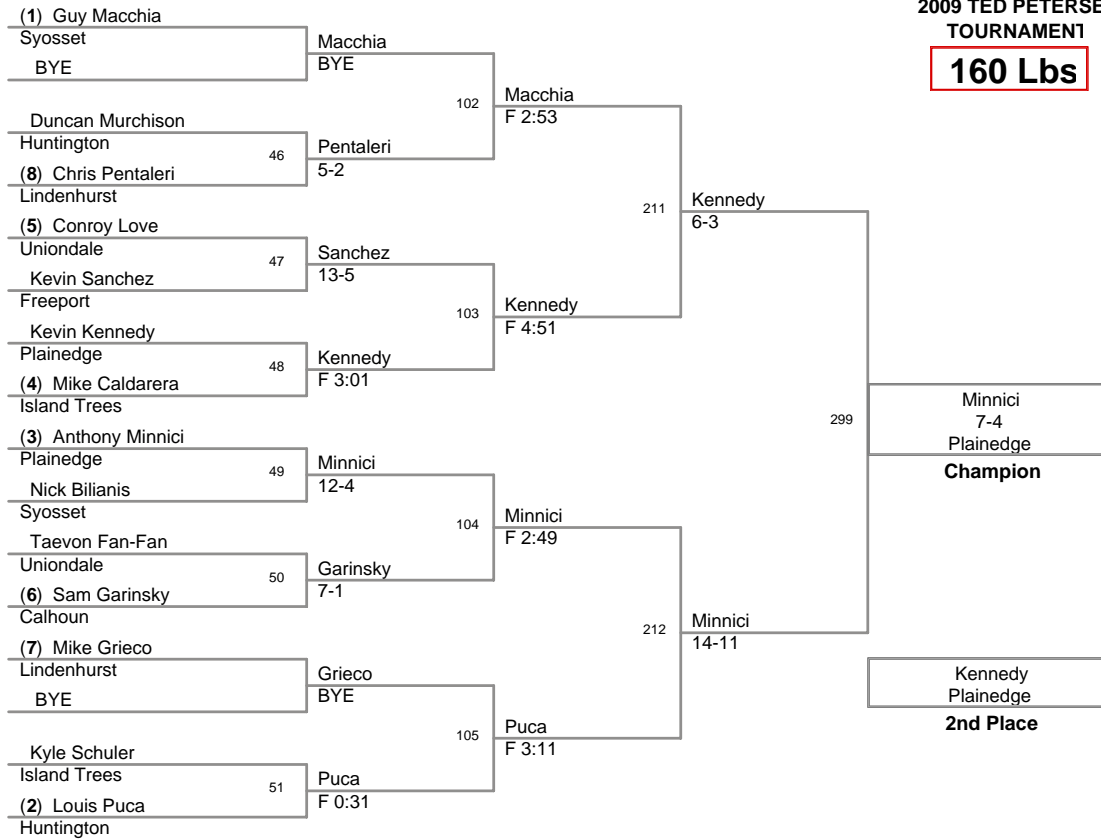

2009 TED PETERSEN
TOURNAMENT

145 Lbs

2009 TED PETERSEN
TOURNAMENT

152 Lbs

2009 TED PETERSEN
TOURNAMENT

160 Lbs

2009 TED PETERSEN
TOURNAMENT

171 Lbs