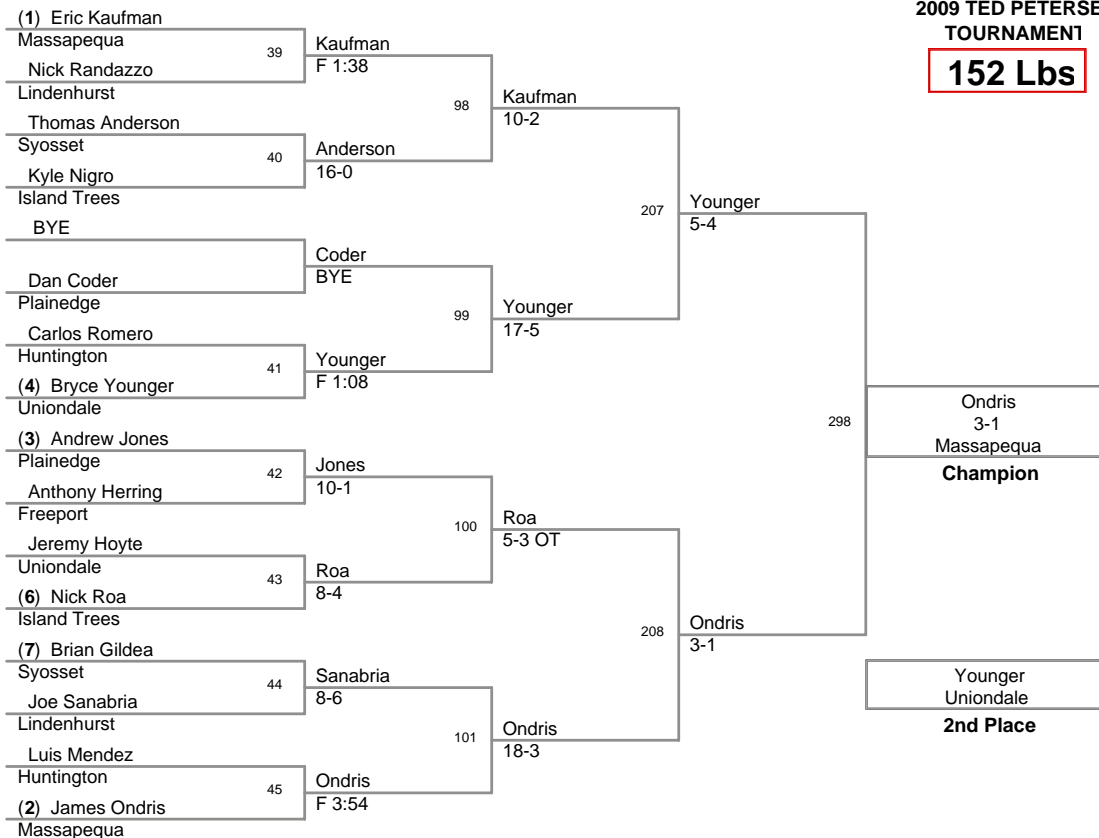

2009 TED PETERSEN
TOURNAMENT

152 Lbs