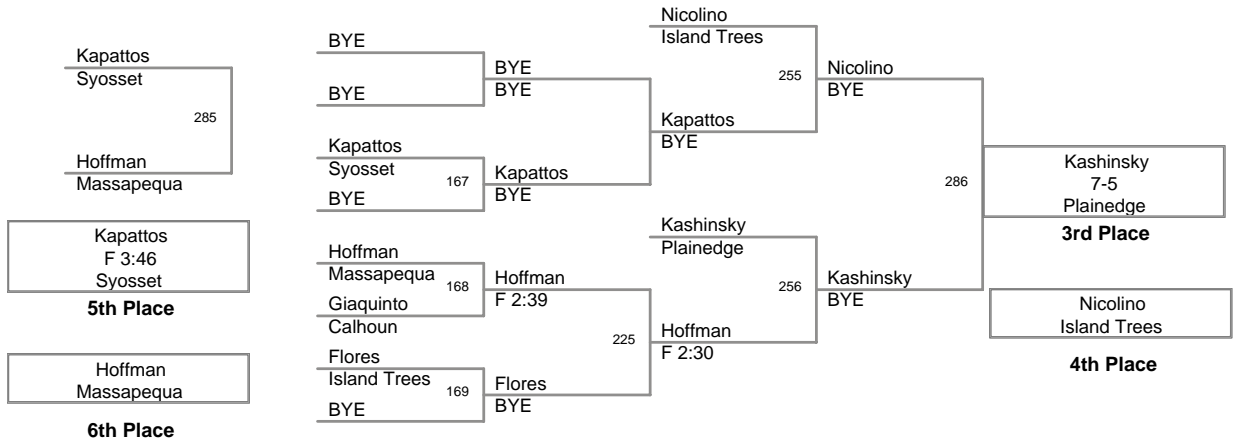

2009 TED PETERSEN
TOURNAMENT

215 Lbs