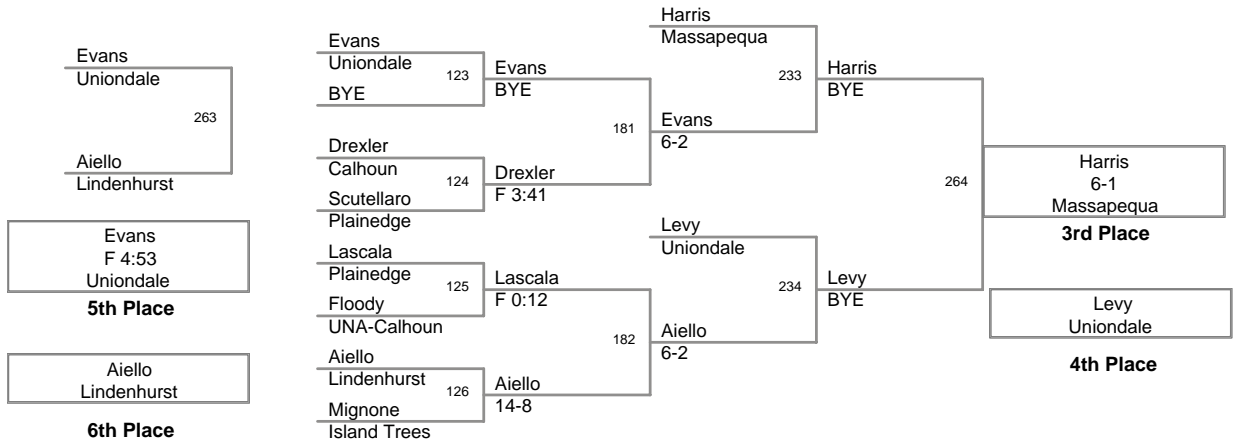

2009 TED PETERSEN
TOURNAMENT

96 Lbs

2009 TED PETERSEN
TOURNAMENT

103 Lbs

2009 TED PETERSEN
TOURNAMENT

112 Lbs

2009 TED PETERSEN
TOURNAMENT

119 Lbs