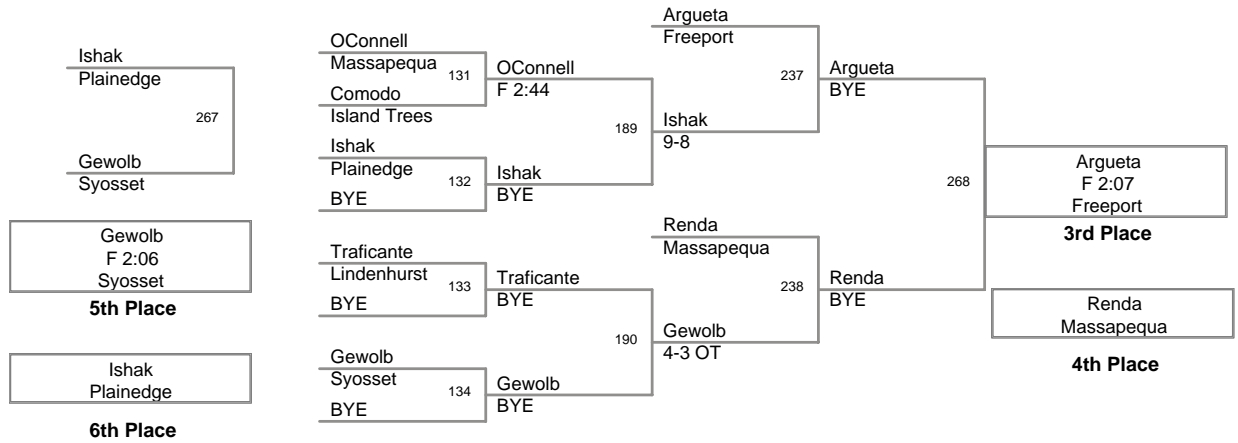

2009 TED PETERSEN
TOURNAMENT

125 Lbs