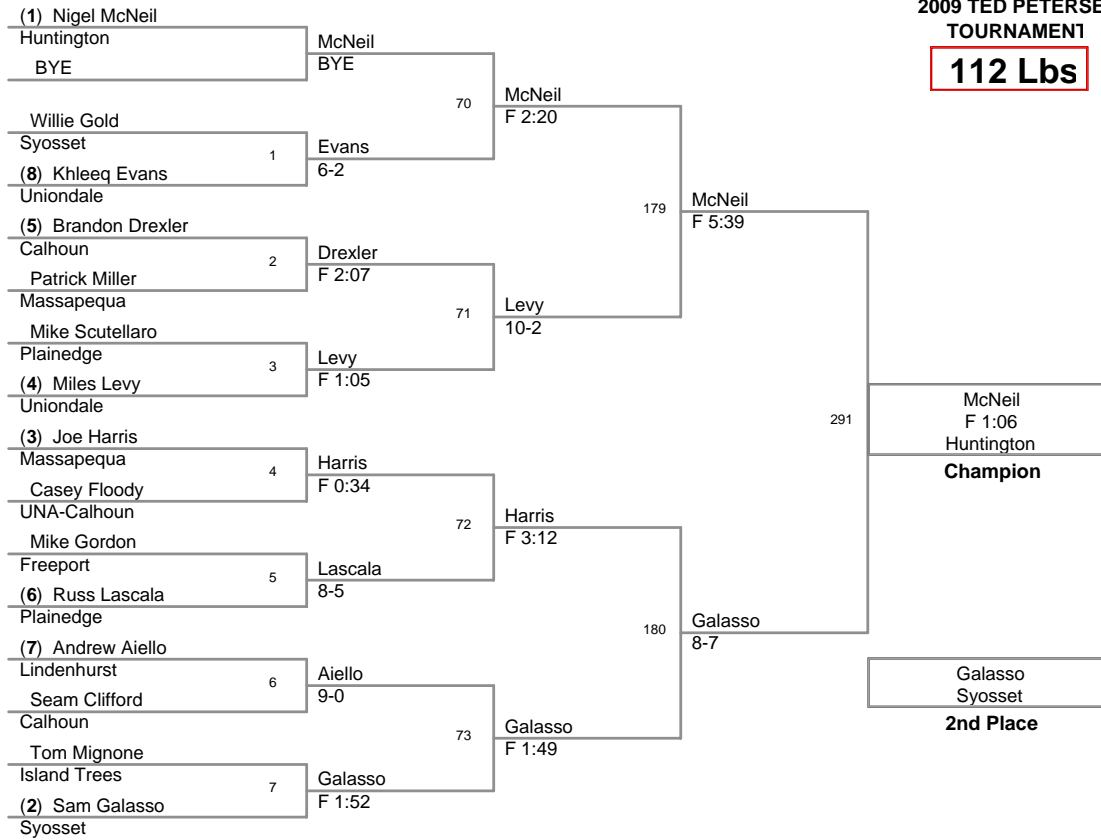

2009 TED PETERSEN
TOURNAMENT

96 Lbs

2009 TED PETERSEN
TOURNAMENT

103 Lbs

2009 TED PETERSEN
TOURNAMENT

112 Lbs

2009 TED PETERSEN
TOURNAMENT

119 Lbs

2009 TED PETERSEN
TOURNAMENT

125 Lbs

2009 TED PETERSEN
TOURNAMENT

130 Lbs

2009 TED PETERSEN
TOURNAMENT

135 Lbs

2009 TED PETERSEN
TOURNAMENT

140 Lbs

2009 TED PETERSEN
TOURNAMENT

145 Lbs

2009 TED PETERSEN
TOURNAMENT

152 Lbs

2009 TED PETERSEN
TOURNAMENT

160 Lbs

2009 TED PETERSEN
TOURNAMENT

171 Lbs