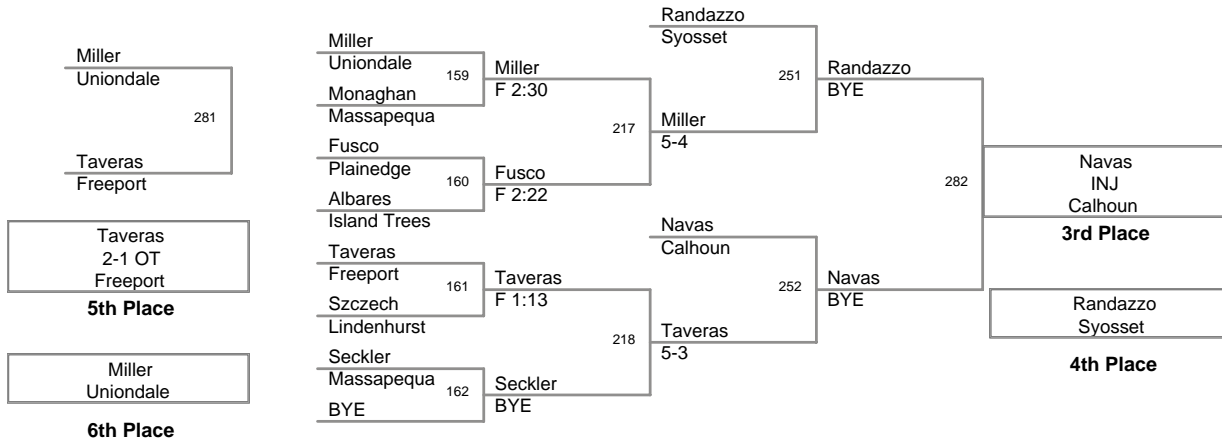

2009 TED PETERSEN
TOURNAMENT

145 Lbs

2009 TED PETERSEN
TOURNAMENT

152 Lbs

2009 TED PETERSEN
TOURNAMENT

160 Lbs

2009 TED PETERSEN
TOURNAMENT

171 Lbs