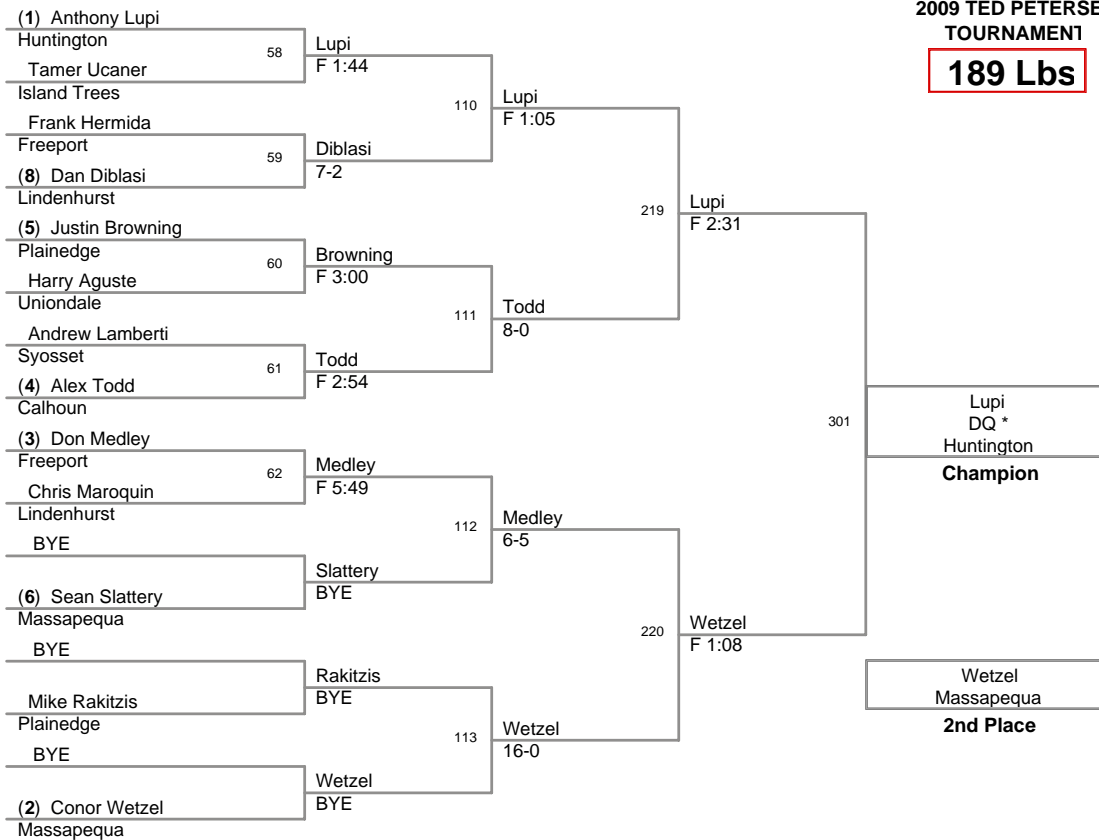

2009 TED PETERSEN
TOURNAMENT

189 Lbs