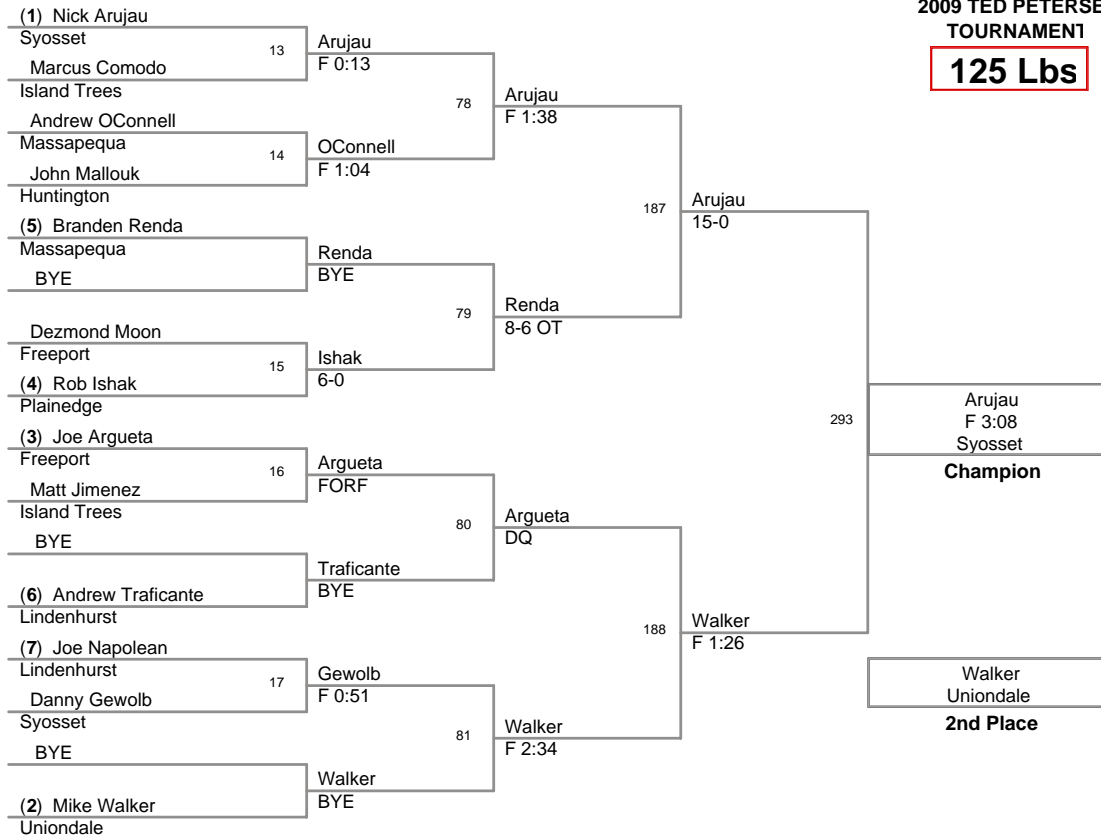

2009 TED PETERSEN
TOURNAMENT

96 Lbs

2009 TED PETERSEN
TOURNAMENT

103 Lbs

2009 TED PETERSEN
TOURNAMENT

112 Lbs

2009 TED PETERSEN
TOURNAMENT

119 Lbs

2009 TED PETERSEN
TOURNAMENT

125 Lbs

2009 TED PETERSEN
TOURNAMENT

130 Lbs

2009 TED PETERSEN
TOURNAMENT

135 Lbs

2009 TED PETERSEN
TOURNAMENT

140 Lbs