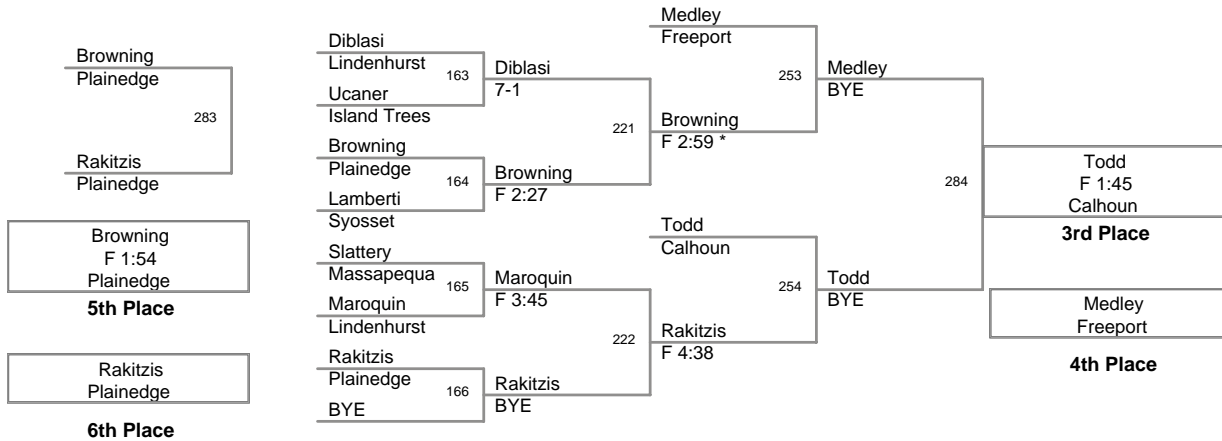

2009 TED PETERSEN
TOURNAMENT

189 Lbs