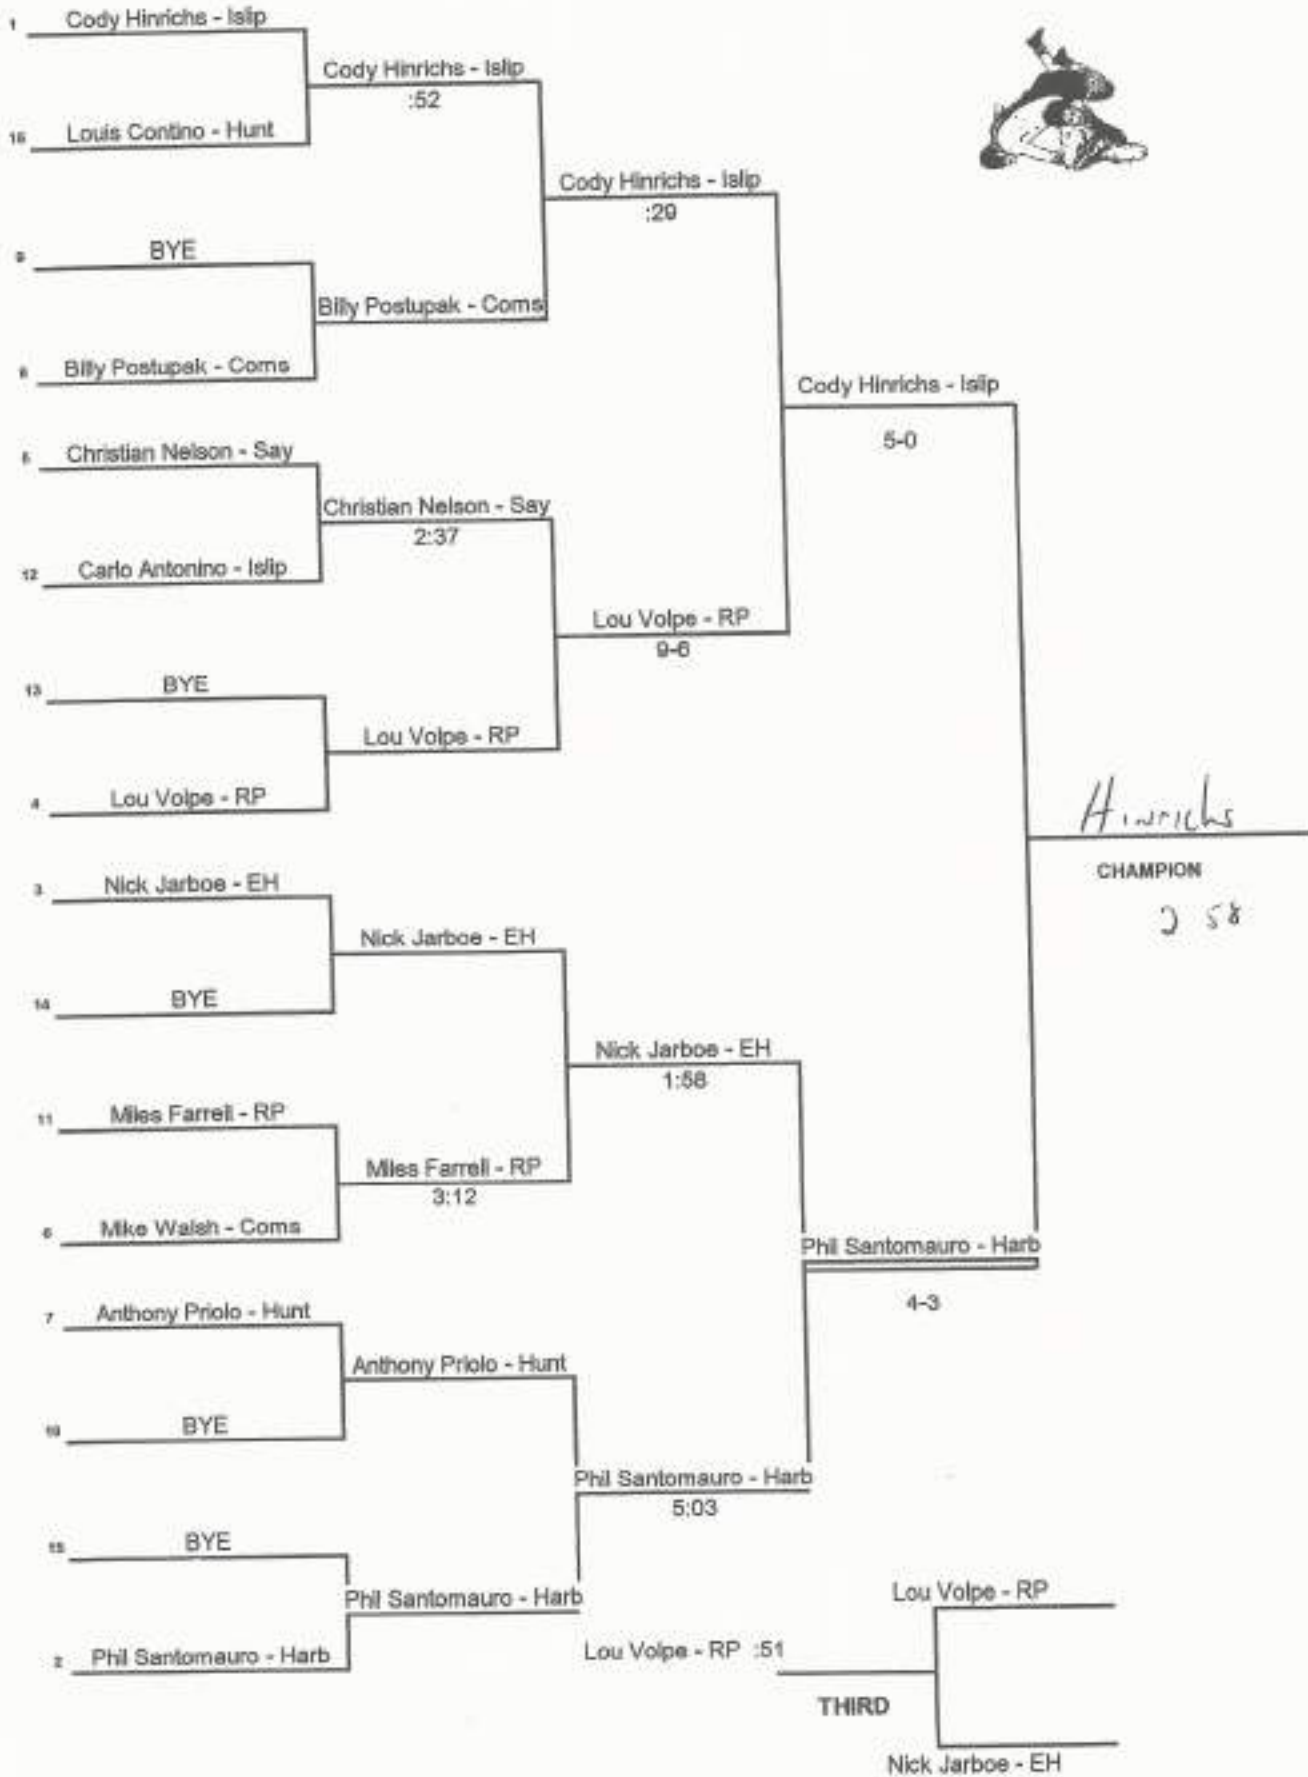

Section 11 League 5 Tournament

WEIGHT 215 lbs.