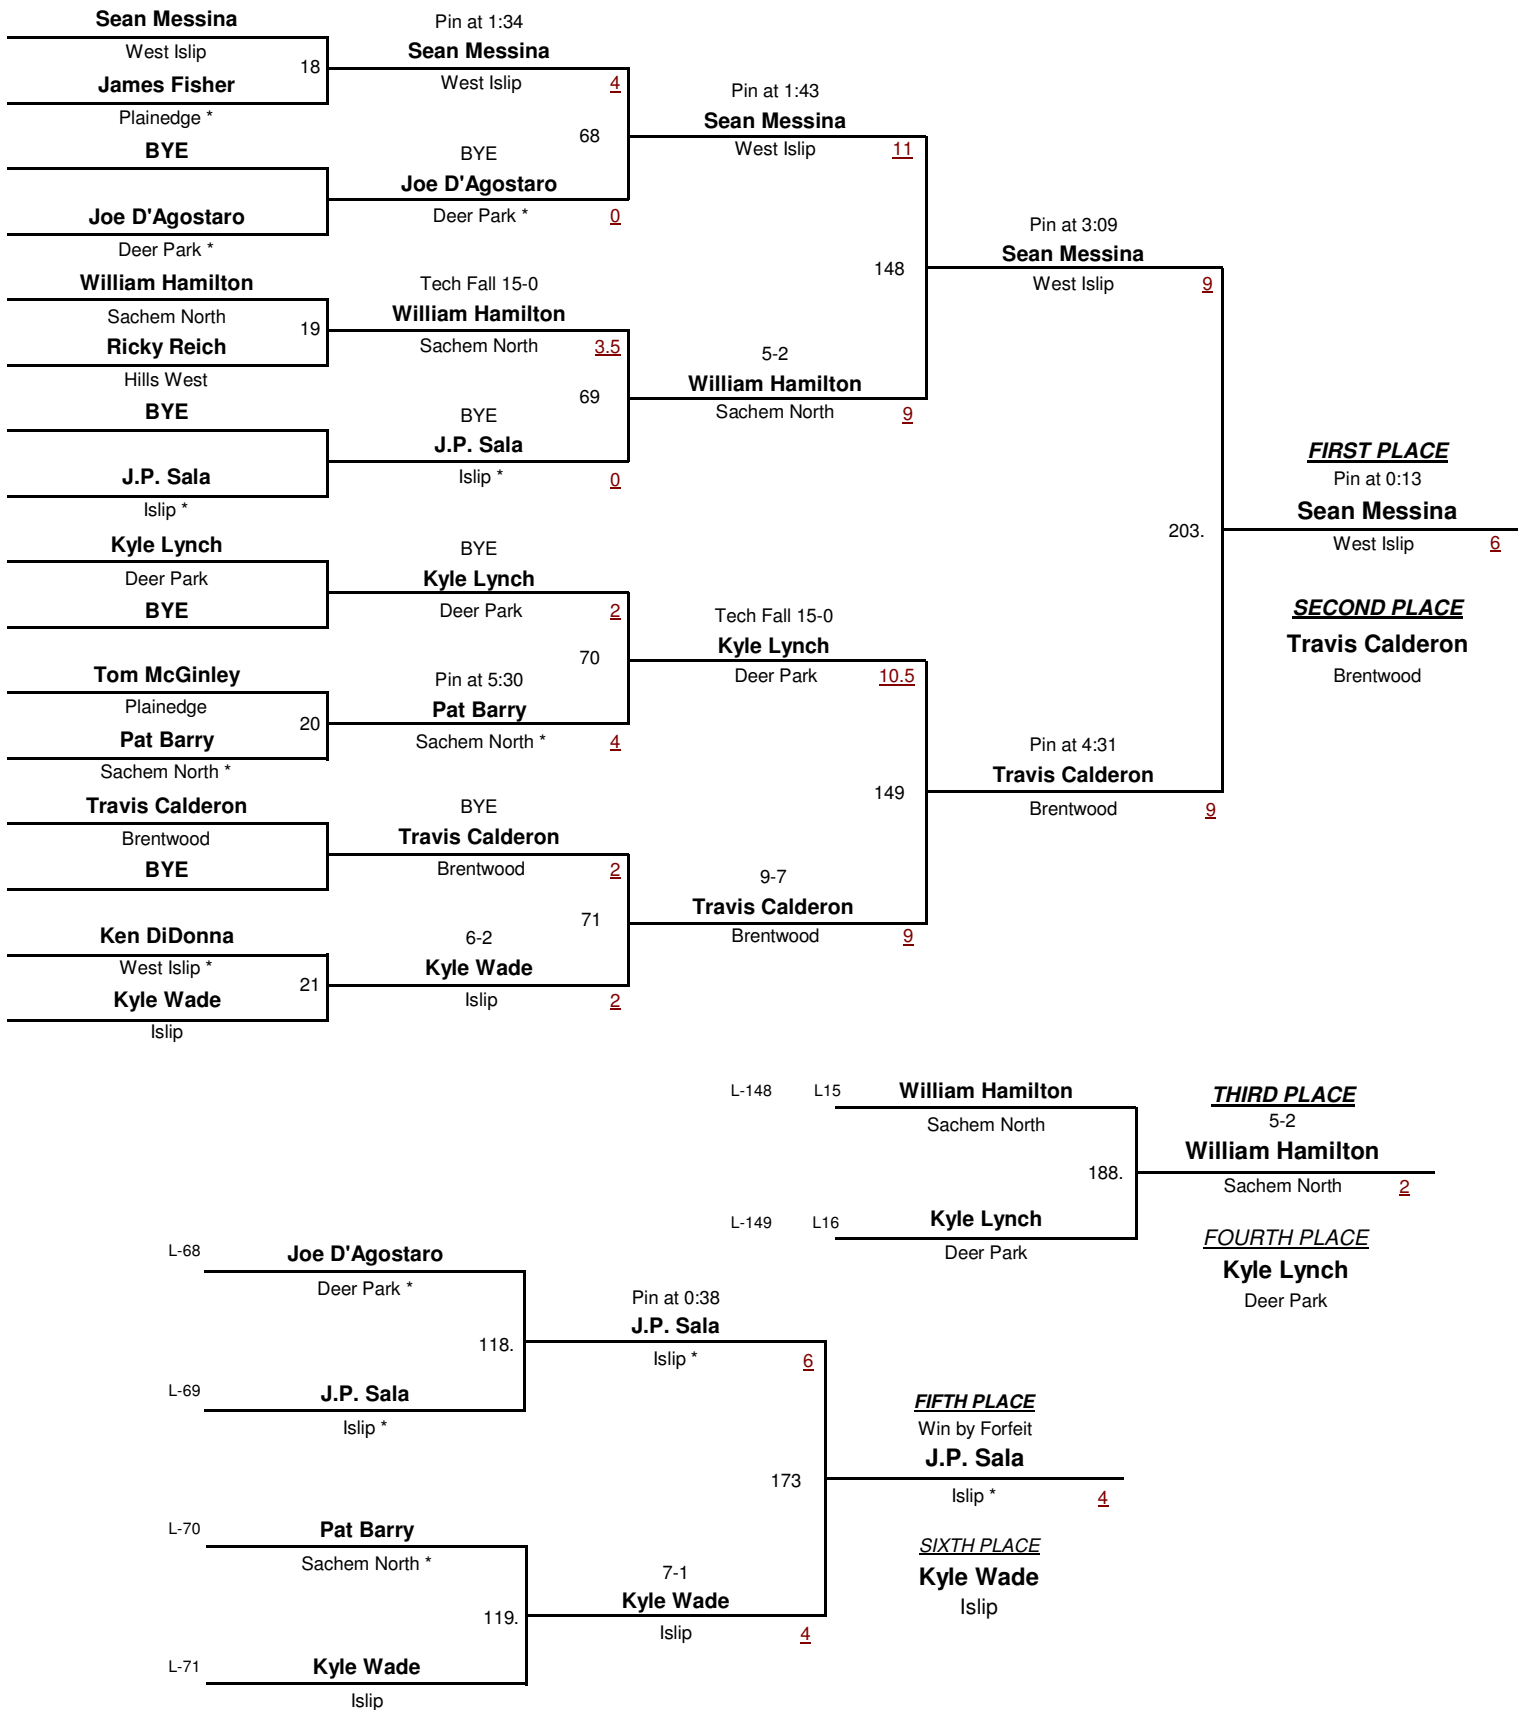

Islip Cup/Kris McDonald Wrestling Tournament

January 26, 2008

Varsity 96

Islip Cup/Kris McDonald Wrestling Tournament

January 26, 2008

Varsity 103

Islip Cup/Kris McDonald Wrestling Tournament

January 26, 2008

Varsity 112

Islip Cup/Kris McDonald Wrestling Tournament

January 26, 2008

Varsity 119

Islip Cup/Kris McDonald Wrestling Tournament

January 26, 2008

Varsity 130

Islip Cup/Kris McDonald Wrestling Tournament

January 26, 2008

Varsity 135

Islip Cup/Kris McDonald Wrestling Tournament

January 26, 2008

Varsity 140

Islip Cup/Kris McDonald Wrestling Tournament

January 26, 2008

Varsity 145