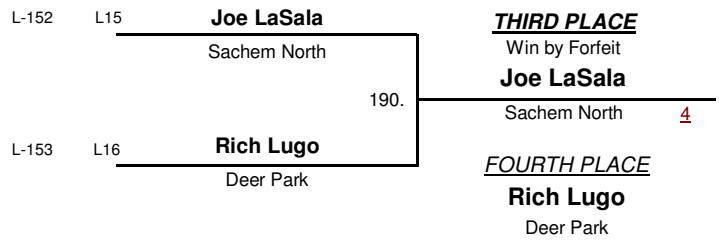

January 26, 2008

Varsity 135

Islip Cup/Kris McDonald Wrestling Tournament

January 26, 2008

Varsity 140

Islip Cup/Kris McDonald Wrestling Tournament

January 26, 2008

Varsity 145