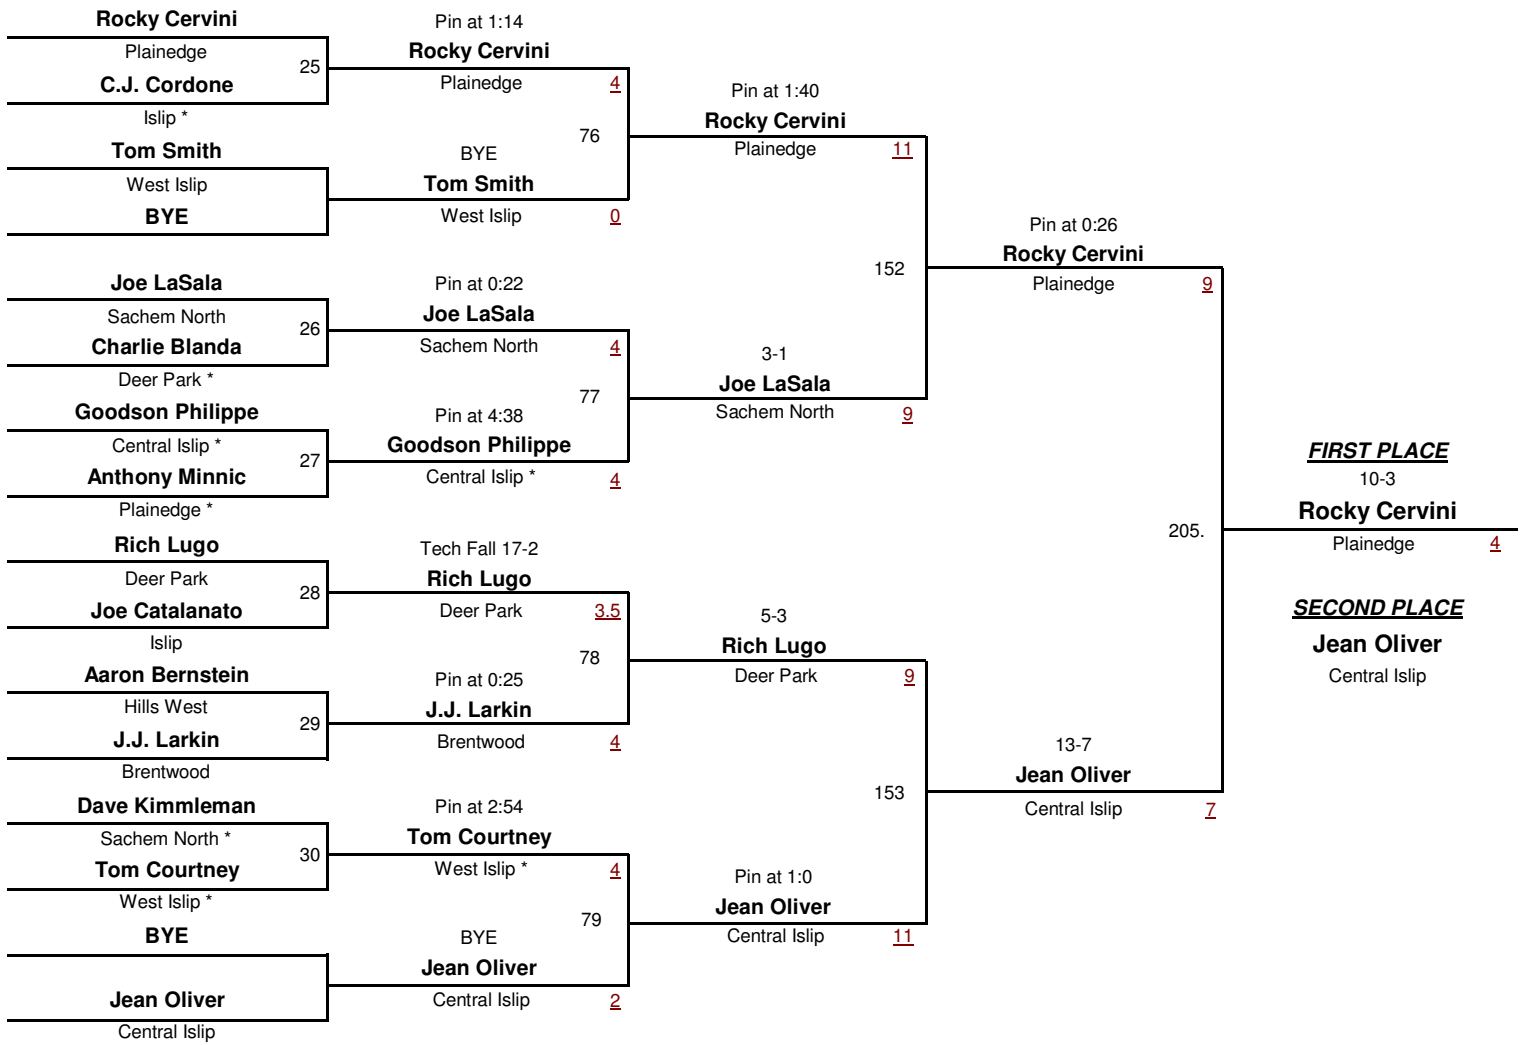

January 26, 2008

Varsity 135

Islip Cup/Kris McDonald Wrestling Tournament

January 26, 2008

Varsity 140

Islip Cup/Kris McDonald Wrestling Tournament

January 26, 2008

Varsity 145