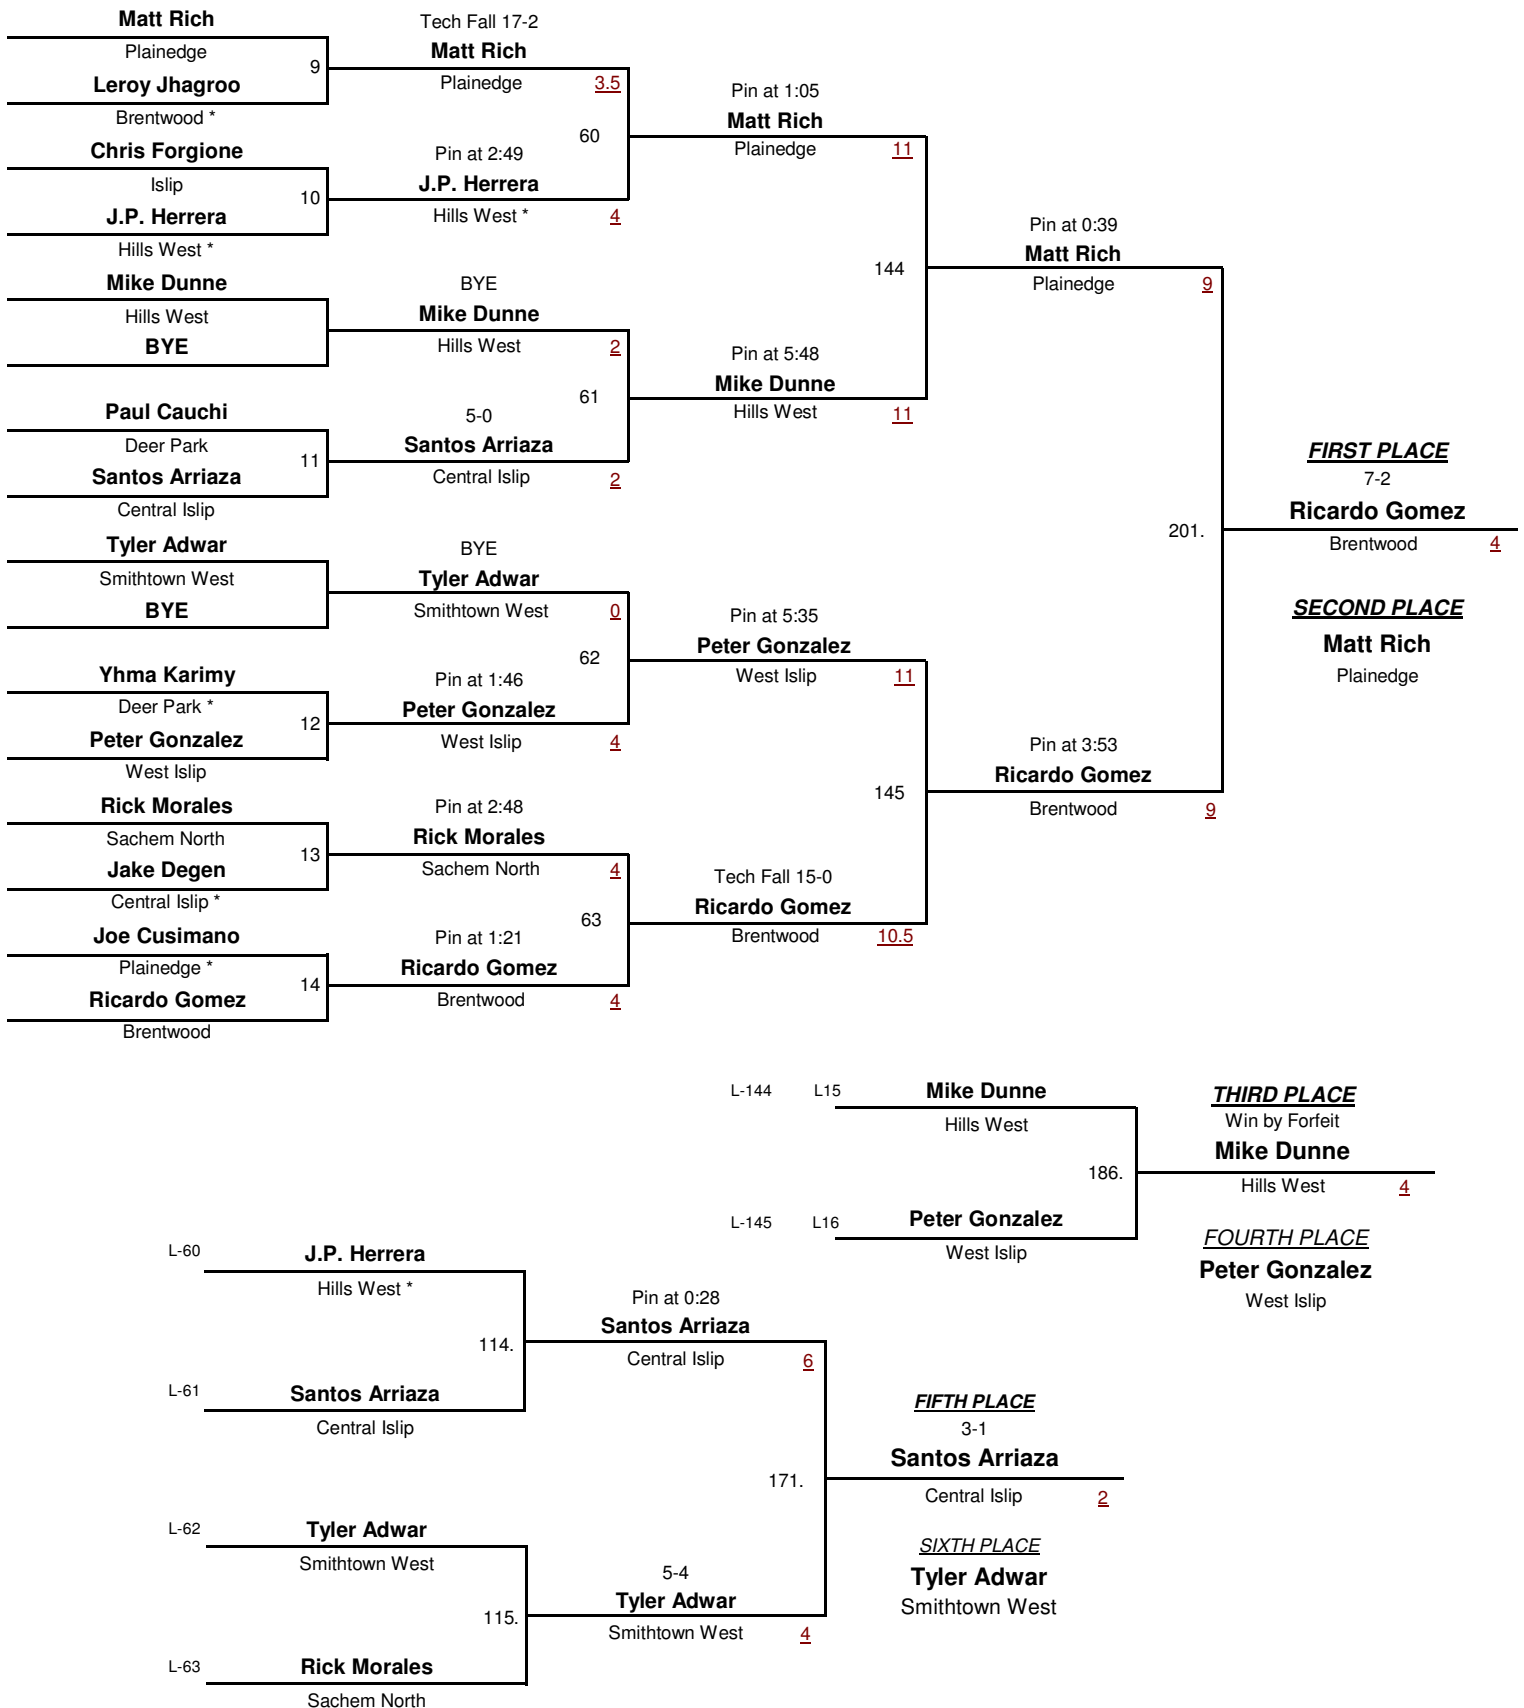

Islip Cup/Kris McDonald Wrestling Tournament

January 26, 2008

Varsity 96

Islip Cup/Kris McDonald Wrestling Tournament

January 26, 2008

Varsity 103

Islip Cup/Kris McDonald Wrestling Tournament

January 26, 2008

Varsity 112

Islip Cup/Kris McDonald Wrestling Tournament

January 26, 2008

Varsity 119

Islip Cup/Kris McDonald Wrestling Tournament

January 26, 2008

Varsity 130

Islip Cup/Kris McDonald Wrestling Tournament

January 26, 2008

Varsity 135

Islip Cup/Kris McDonald Wrestling Tournament

January 26, 2008

Varsity 140

Islip Cup/Kris McDonald Wrestling Tournament

January 26, 2008

Varsity 145