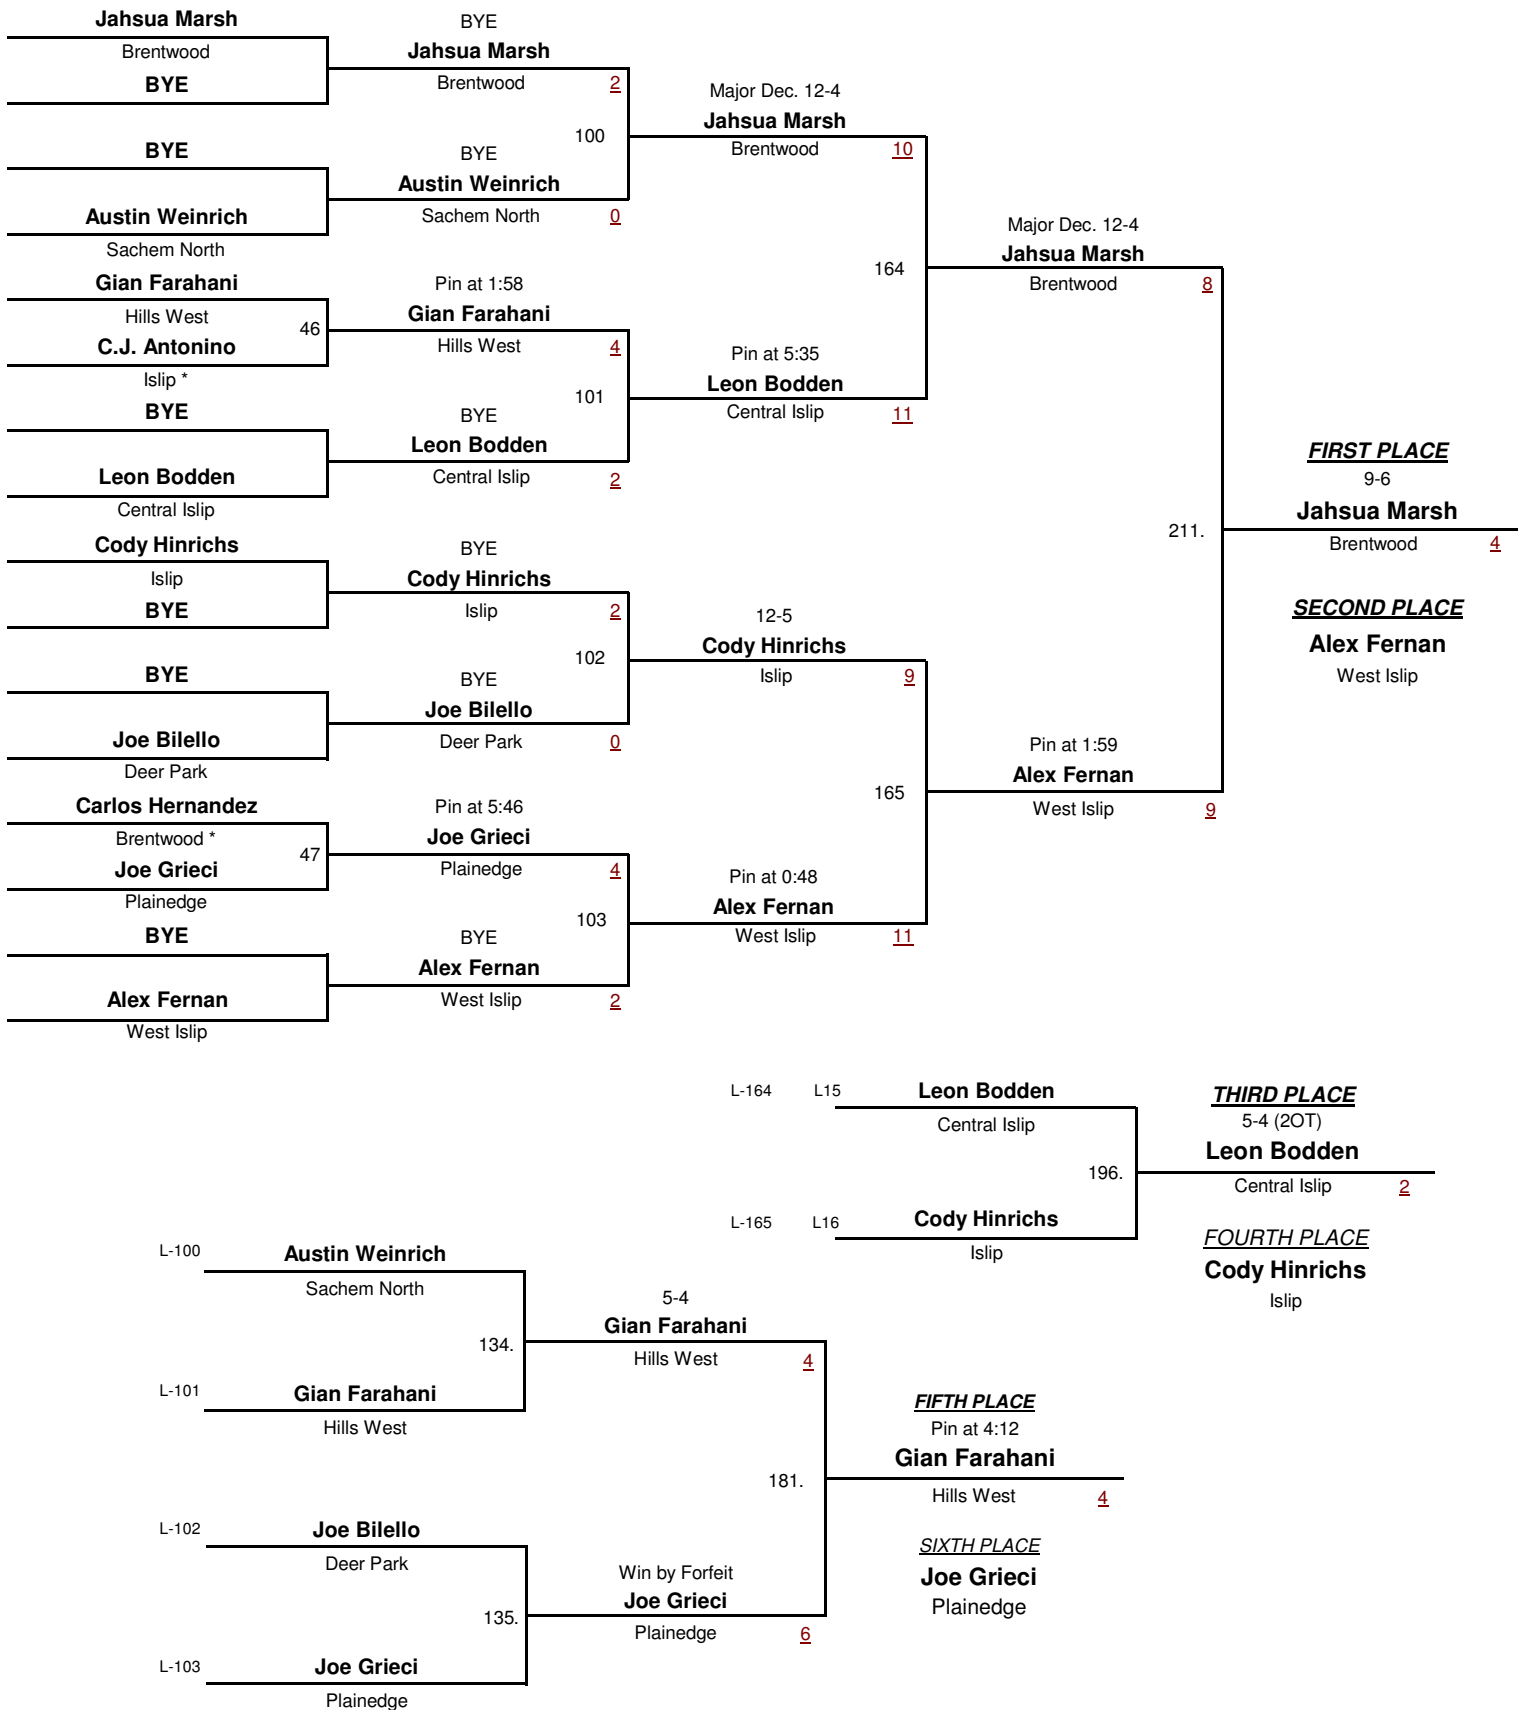

Islip Cup/Kris McDonald Wrestling Tournament

January 26, 2008

Varsity 96

Islip Cup/Kris McDonald Wrestling Tournament

January 26, 2008

Varsity 103

Islip Cup/Kris McDonald Wrestling Tournament

January 26, 2008

Varsity 171

Islip Cup/Kris McDonald Wrestling Tournament

January 26, 2008

Varsity 189

Islip Cup/Kris McDonald Wrestling Tournament

January 26, 2008

Varsity 215

Islip Cup/Kris McDonald Wrestling Tournament