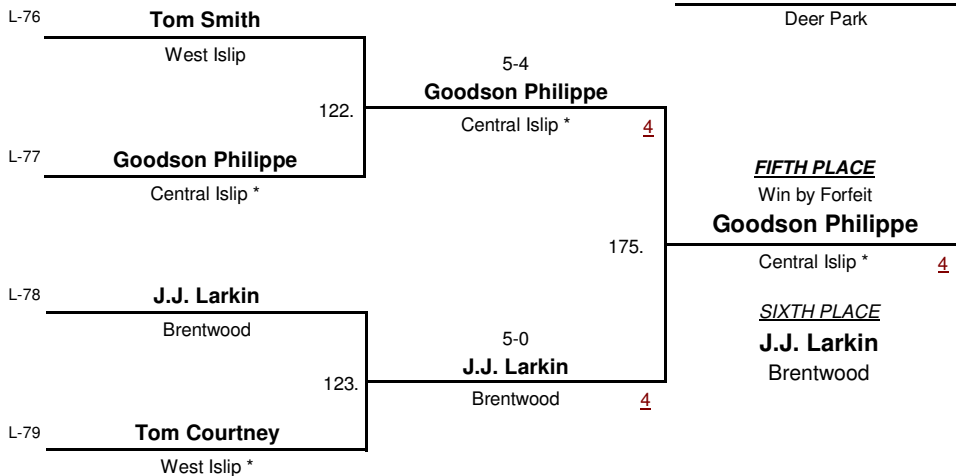

January 26, 2008

Varsity 135

Islip Cup/Kris McDonald Wrestling Tournament

January 26, 2008

Varsity 140

Islip Cup/Kris McDonald Wrestling Tournament

January 26, 2008

Varsity 145

Islip Cup/Kris McDonald Wrestling Tournament

January 26, 2008

Varsity 152

Islip Cup/Kris McDonald Wrestling Tournament

January 26, 2008

Varsity 160

Islip Cup/Kris McDonald Wrestling Tournament

January 26, 2008