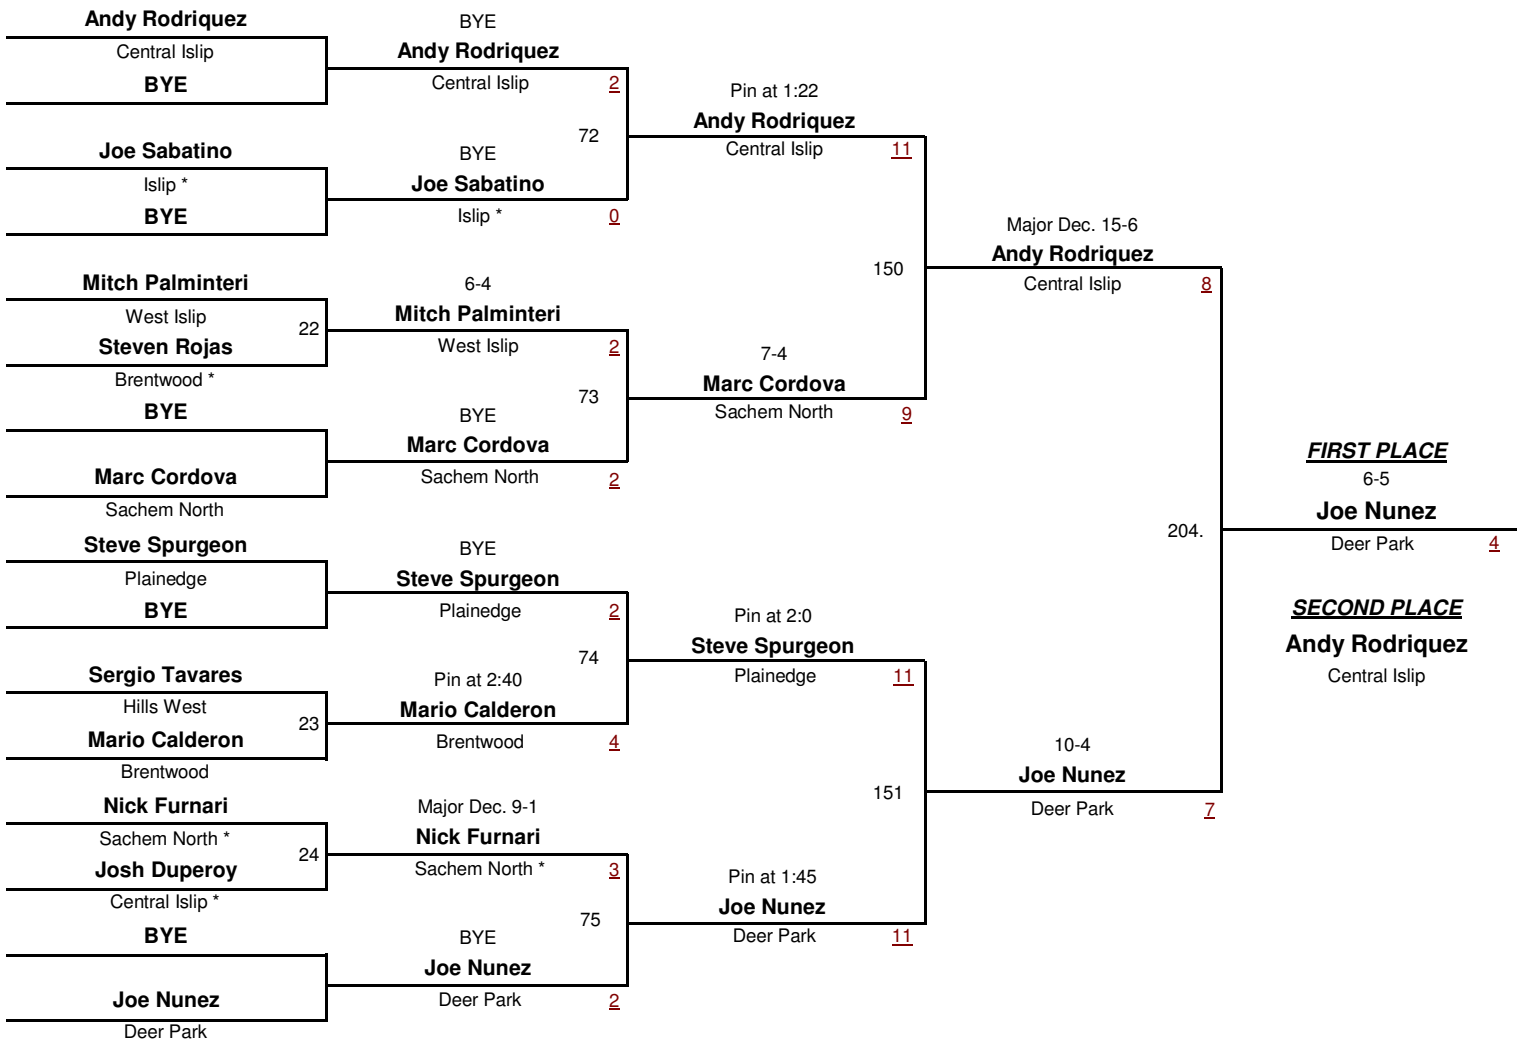

Islip Cup/Kris McDonald Wrestling Tournament

January 26, 2008

Varsity 135