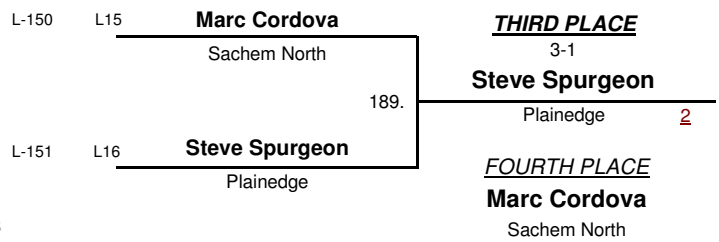

Varsity 112

Islip Cup/Kris McDonald Wrestling Tournament

January 26, 2008

Varsity 119

Islip Cup/Kris McDonald Wrestling Tournament

January 26, 2008

Varsity 130

Islip Cup/Kris McDonald Wrestling Tournament

January 26, 2008

Varsity 135

Islip Cup/Kris McDonald Wrestling Tournament

January 26, 2008

Varsity 140

Islip Cup/Kris McDonald Wrestling Tournament

January 26, 2008

Varsity 145