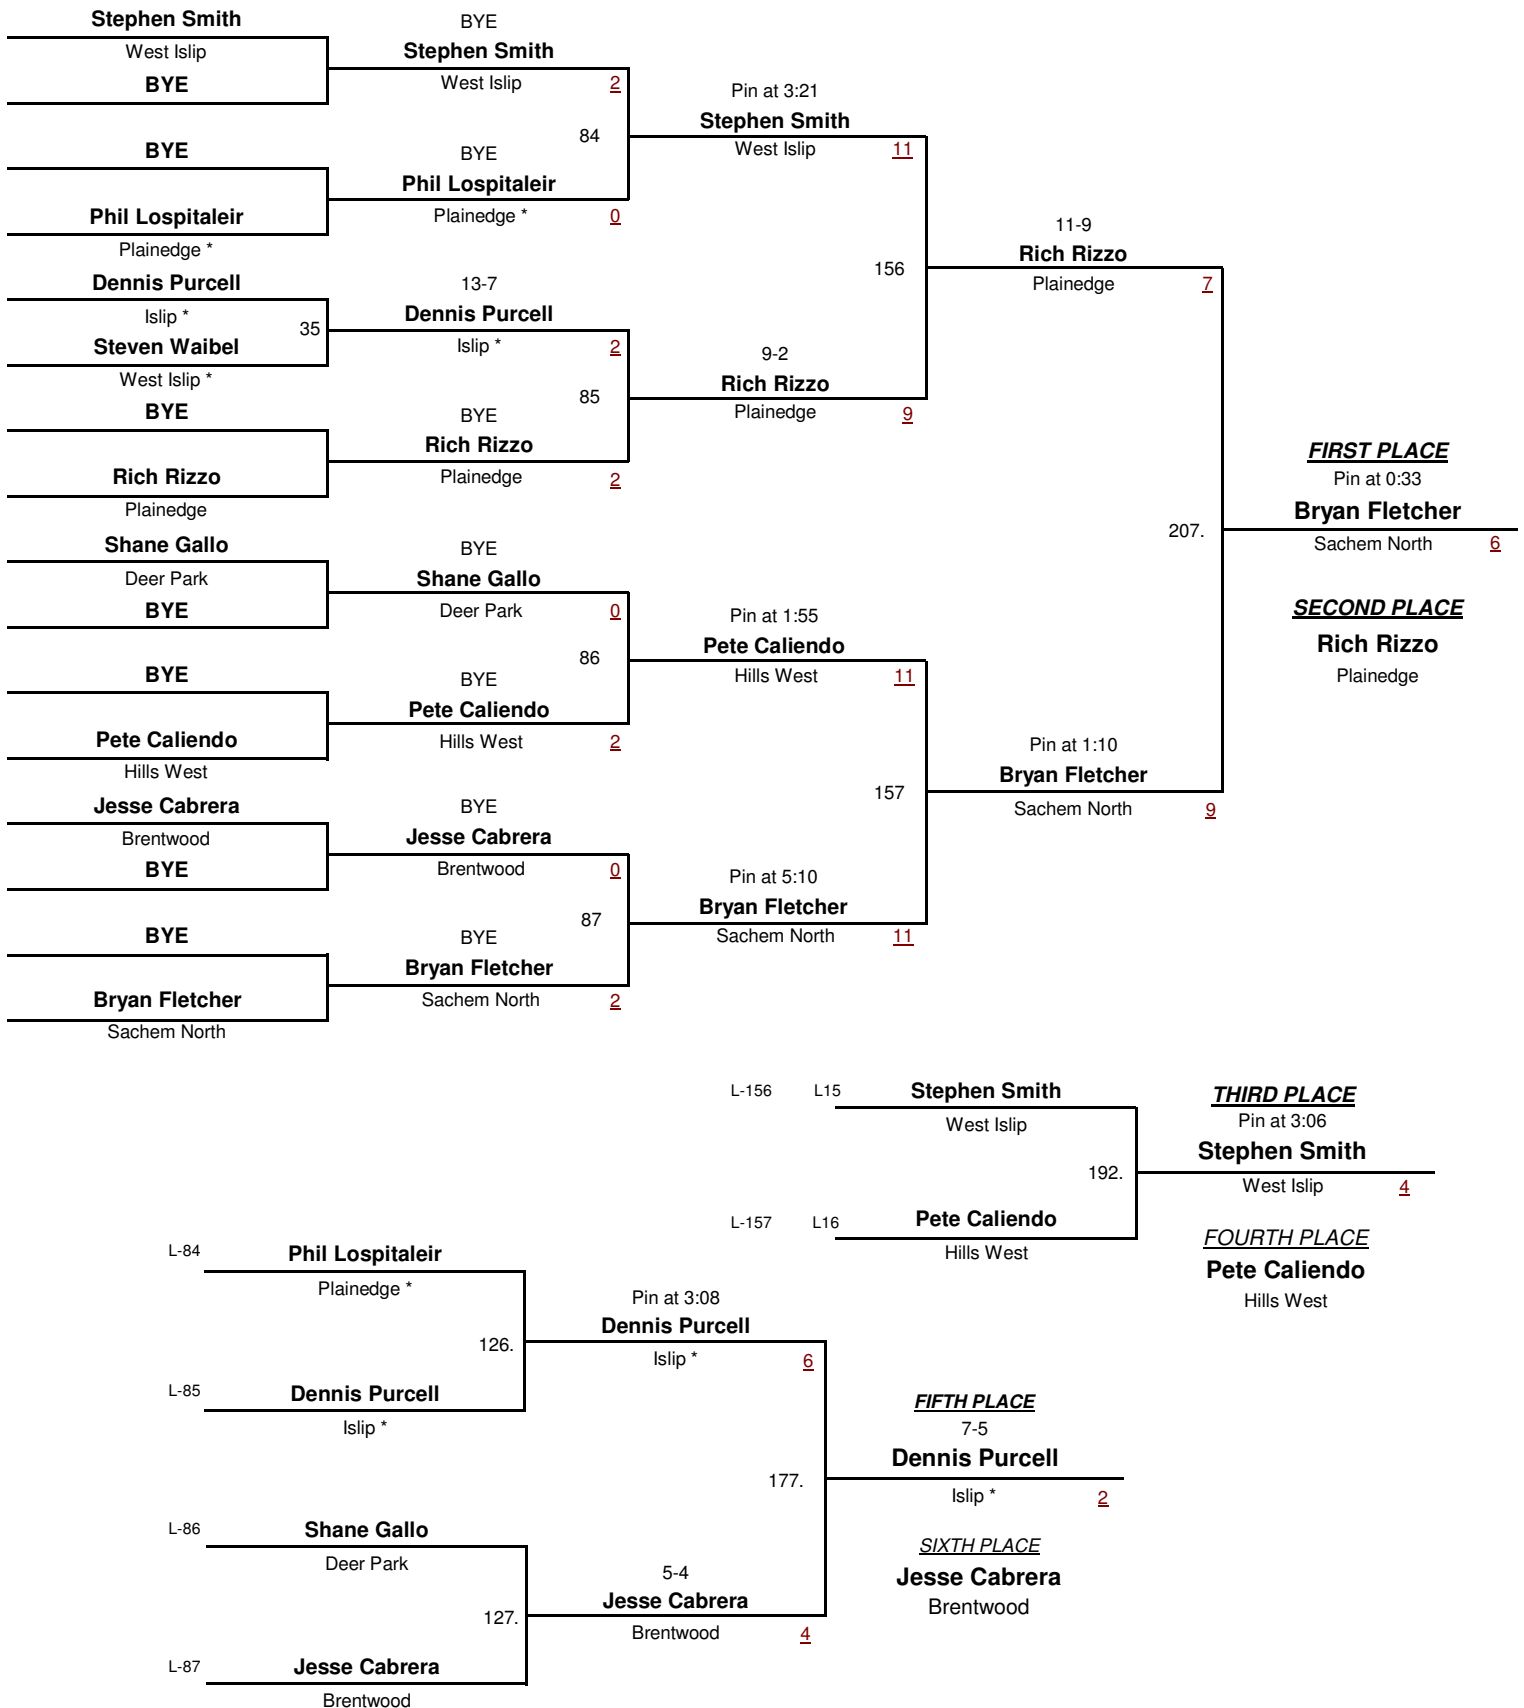

Islip Cup/Kris McDonald Wrestling Tournament

January 26, 2008

Varsity 152