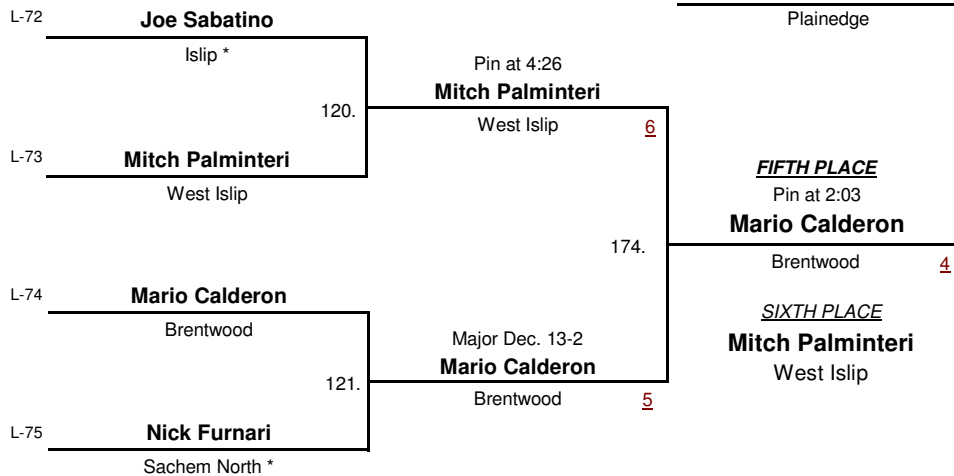

Islip Cup/Kris McDonald Wrestling Tournament

January 26, 2008

Varsity 96

Islip Cup/Kris McDonald Wrestling Tournament

January 26, 2008

Varsity 103

Islip Cup/Kris McDonald Wrestling Tournament

January 26, 2008

Varsity 112

Islip Cup/Kris McDonald Wrestling Tournament

January 26, 2008

Varsity 119

Islip Cup/Kris McDonald Wrestling Tournament

January 26, 2008

Varsity 130

Islip Cup/Kris McDonald Wrestling Tournament

January 26, 2008

Varsity 135

Islip Cup/Kris McDonald Wrestling Tournament

January 26, 2008

Varsity 140

Islip Cup/Kris McDonald Wrestling Tournament

January 26, 2008

Varsity 145