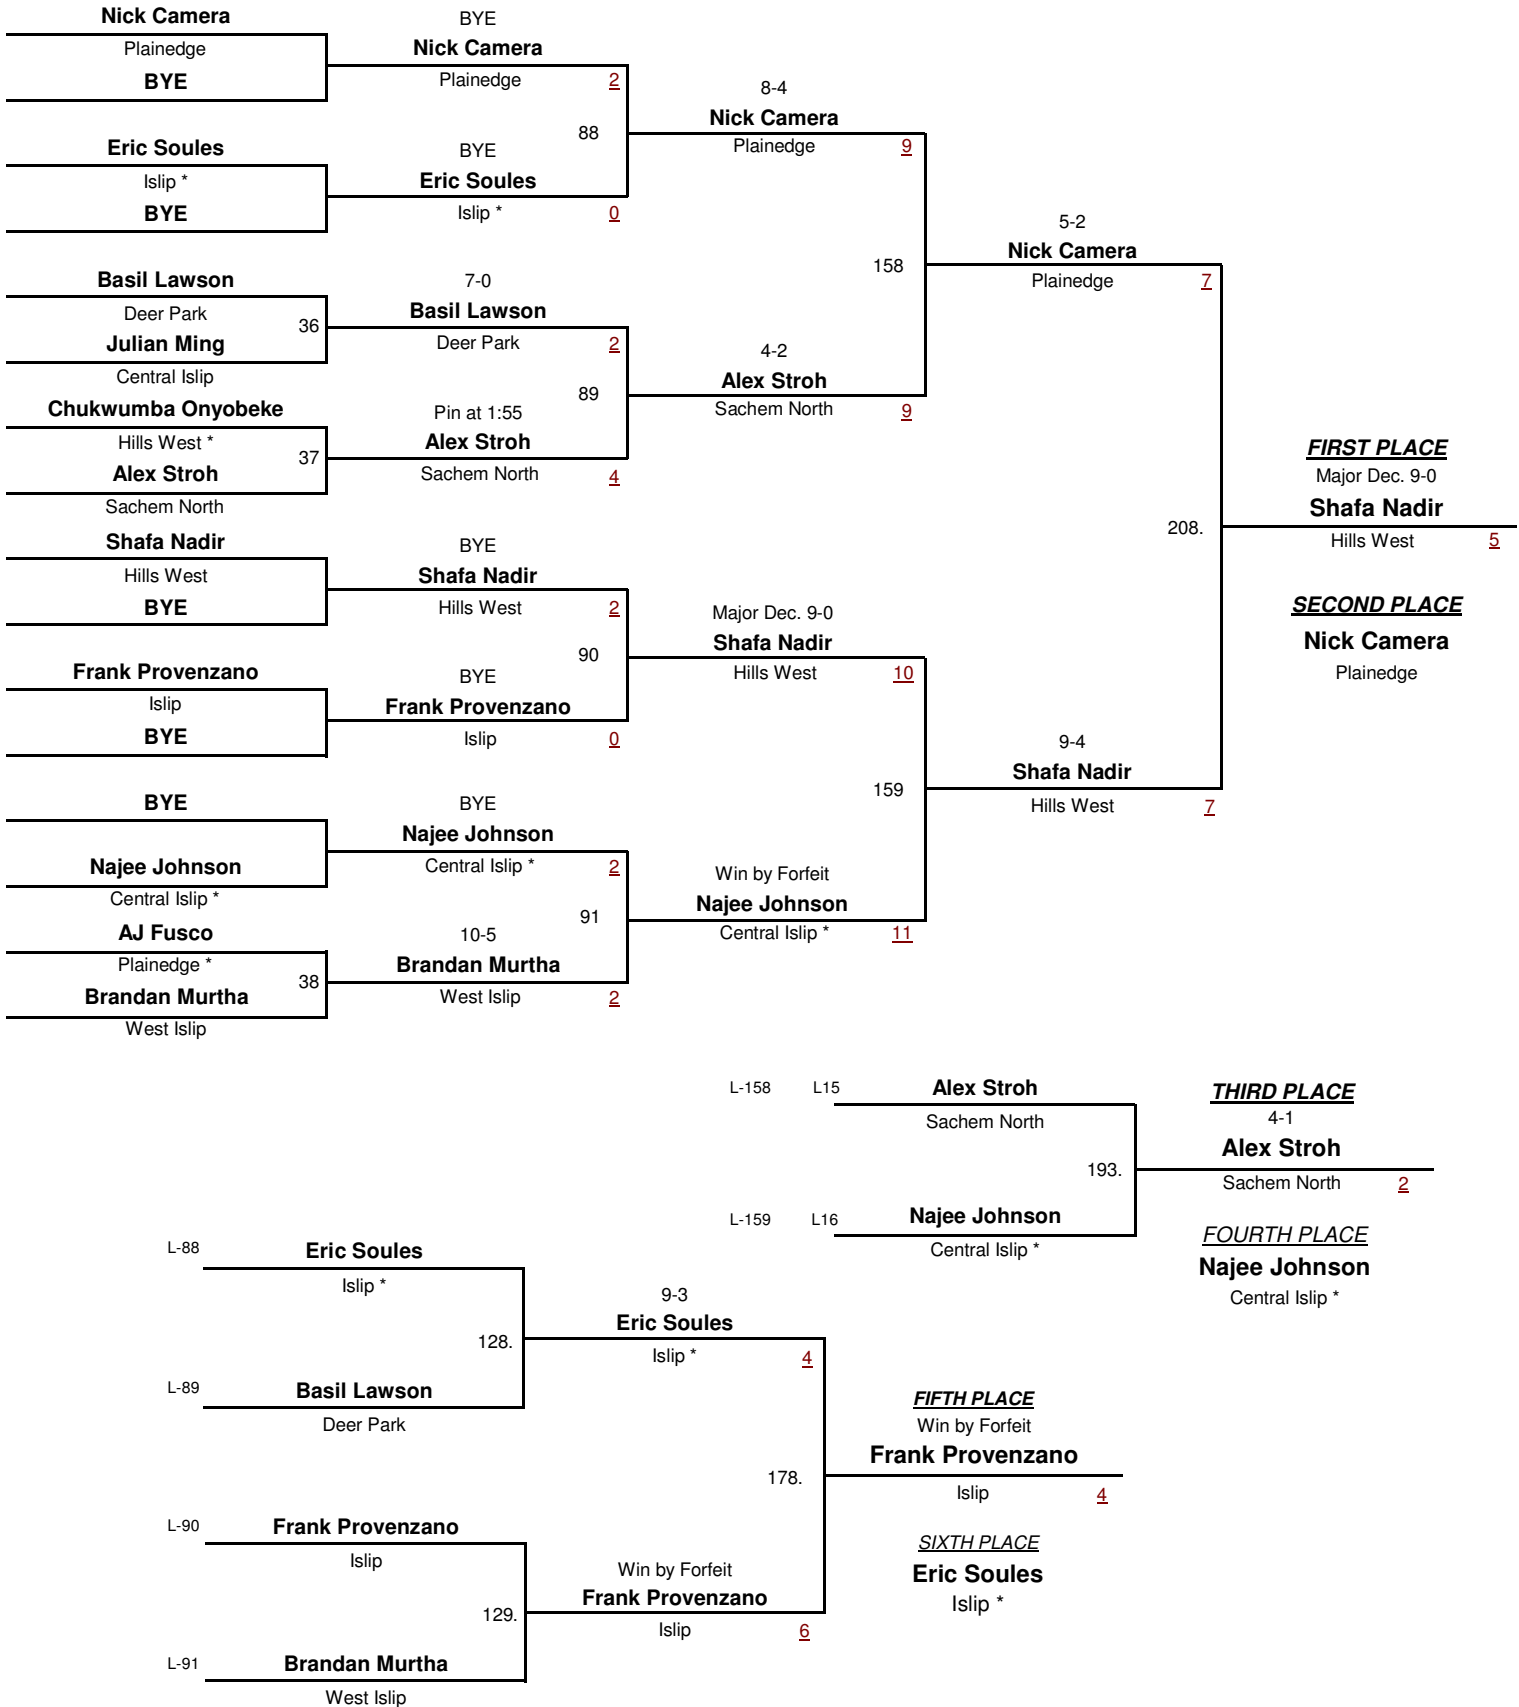

Islip Cup/Kris McDonald Wrestling Tournament

January 26, 2008

Varsity 96

Islip Cup/Kris McDonald Wrestling Tournament

January 26, 2008

Varsity 103

Islip Cup/Kris McDonald Wrestling Tournament

January 26, 2008

Islip Cup/Kris McDonald Wrestling Tournament

January 26, 2008

Varsity 152

Islip Cup/Kris McDonald Wrestling Tournament

January 26, 2008

Varsity 160

Islip Cup/Kris McDonald Wrestling Tournament

January 26, 2008