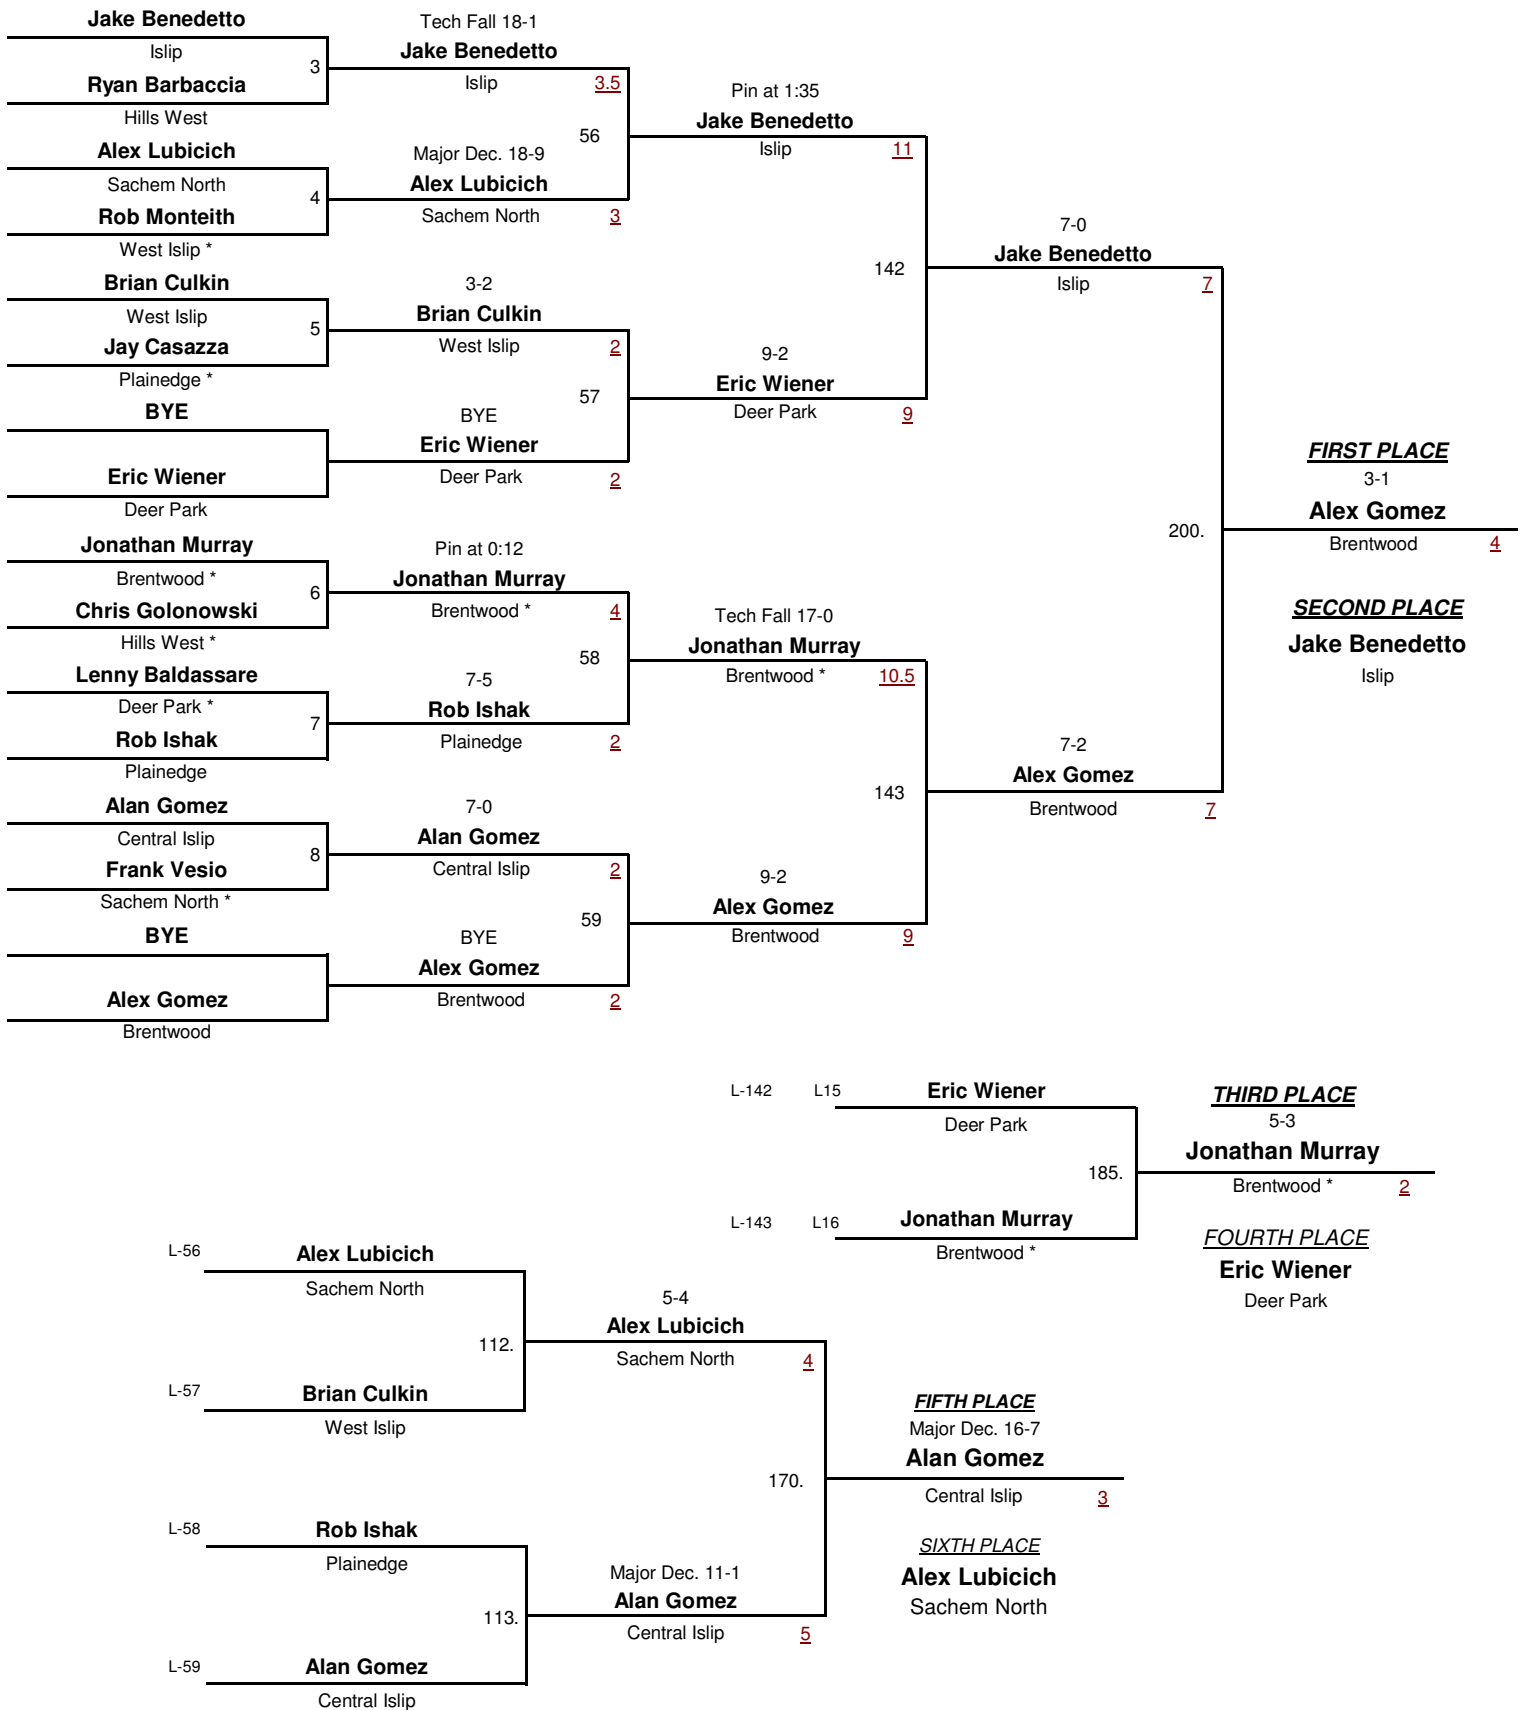

Islip Cup/Kris McDonald Wrestling Tournament

January 26, 2008

Varsity 96

Islip Cup/Kris McDonald Wrestling Tournament

January 26, 2008

Varsity 103

Islip Cup/Kris McDonald Wrestling Tournament

January 26, 2008

Varsity 112

Islip Cup/Kris McDonald Wrestling Tournament

January 26, 2008

Varsity 119

Islip Cup/Kris McDonald Wrestling Tournament

January 26, 2008

Varsity 130

Islip Cup/Kris McDonald Wrestling Tournament

January 26, 2008

Varsity 135

Islip Cup/Kris McDonald Wrestling Tournament

January 26, 2008

Varsity 140

Islip Cup/Kris McDonald Wrestling Tournament

January 26, 2008

Varsity 145