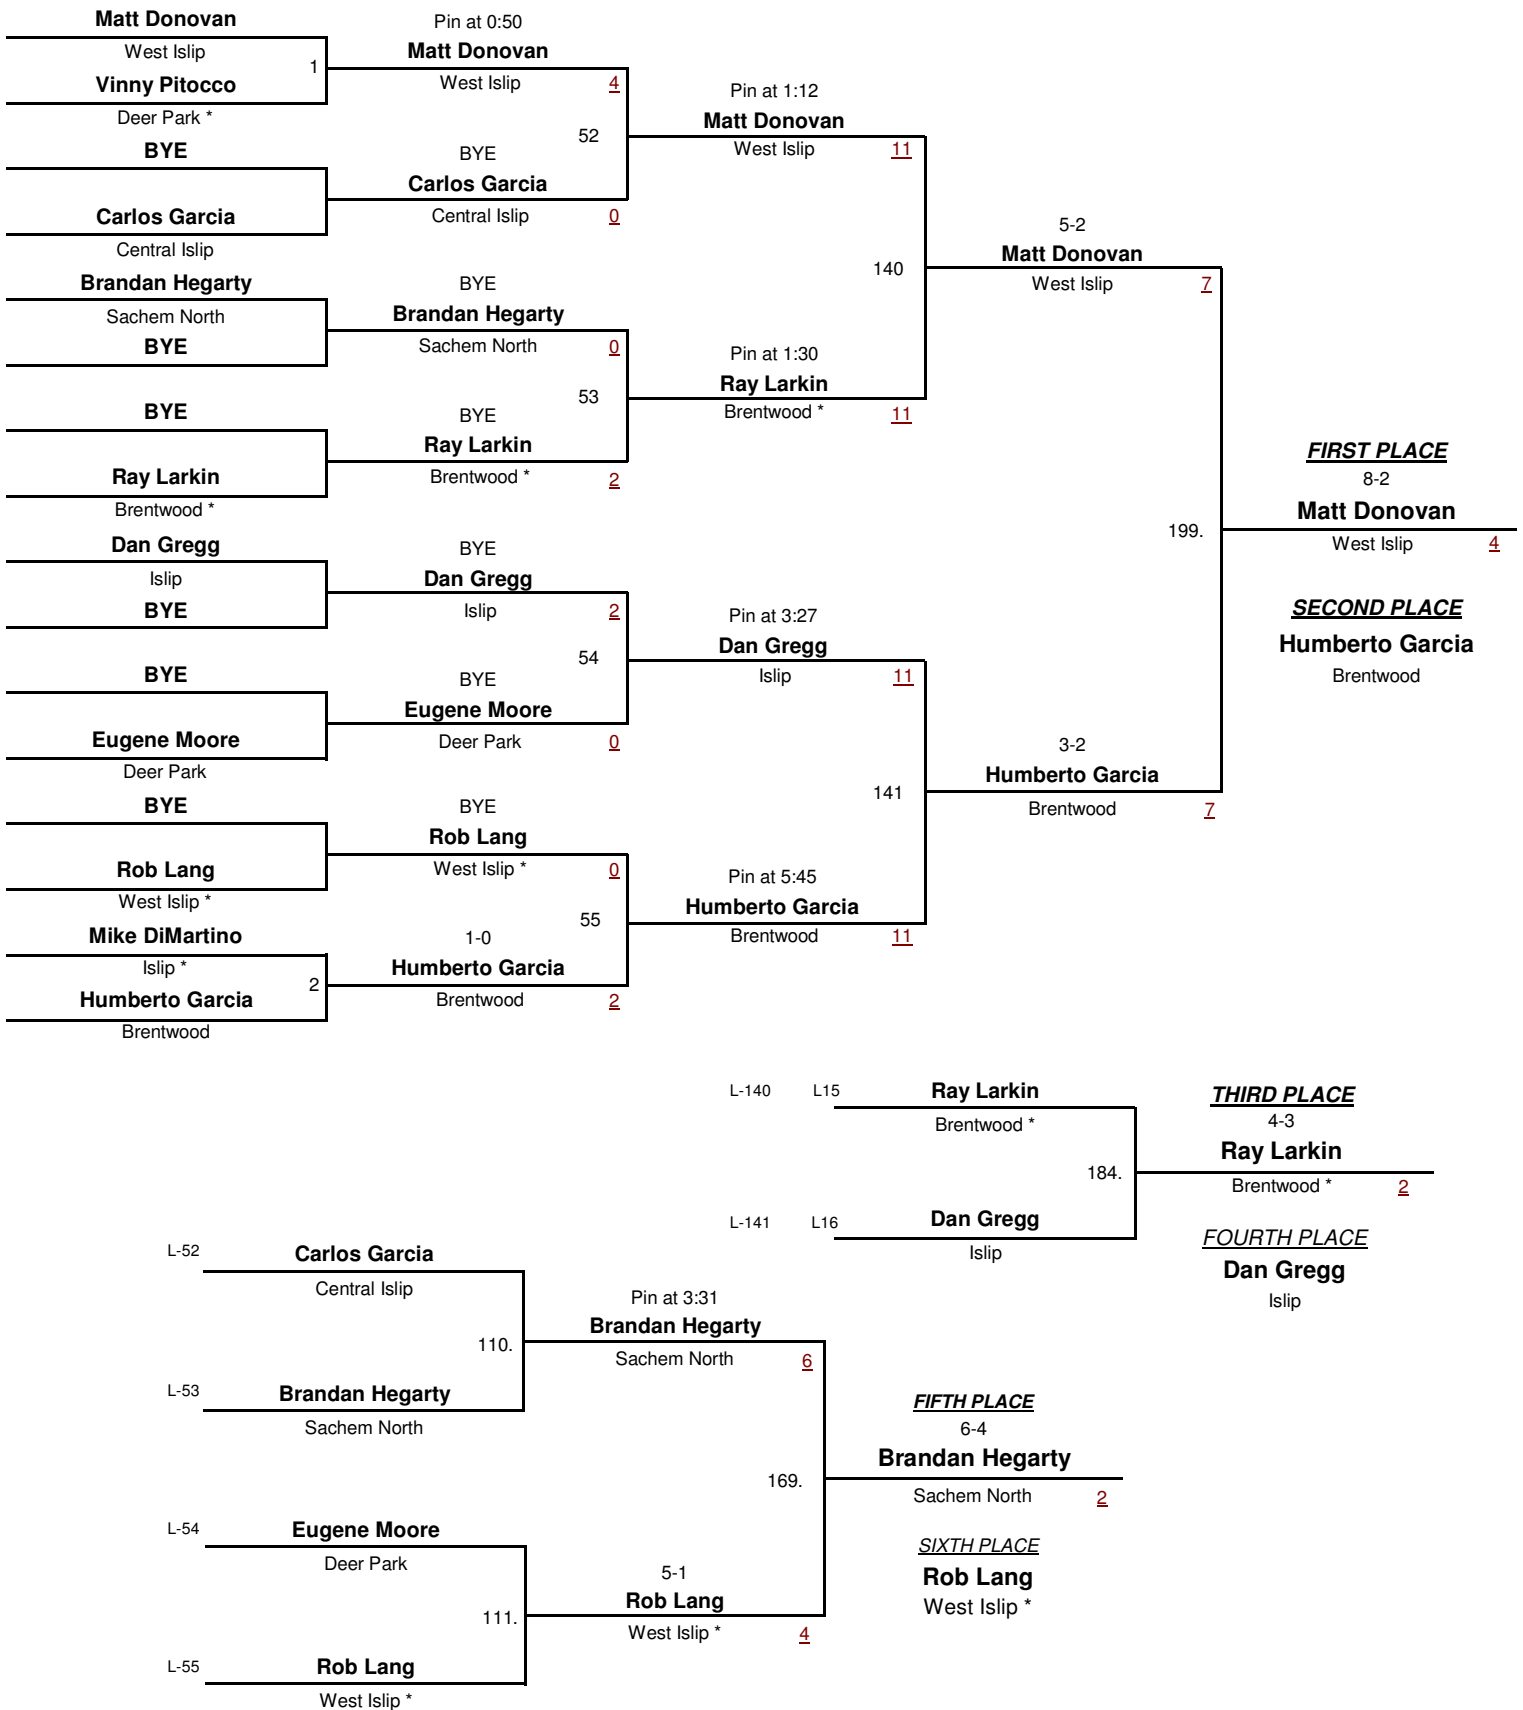

Islip Cup/Kris McDonald Wrestling Tournament

January 26, 2008

Varsity 96

Islip Cup/Kris McDonald Wrestling Tournament

January 26, 2008

Varsity 103

Islip Cup/Kris McDonald Wrestling Tournament

January 26, 2008

Varsity 112

Islip Cup/Kris McDonald Wrestling Tournament

January 26, 2008

Varsity 119

Islip Cup/Kris McDonald Wrestling Tournament

January 26, 2008

Varsity 130

Islip Cup/Kris McDonald Wrestling Tournament

January 26, 2008

Varsity 135

Islip Cup/Kris McDonald Wrestling Tournament

January 26, 2008

Varsity 140

Islip Cup/Kris McDonald Wrestling Tournament

January 26, 2008

Varsity 145