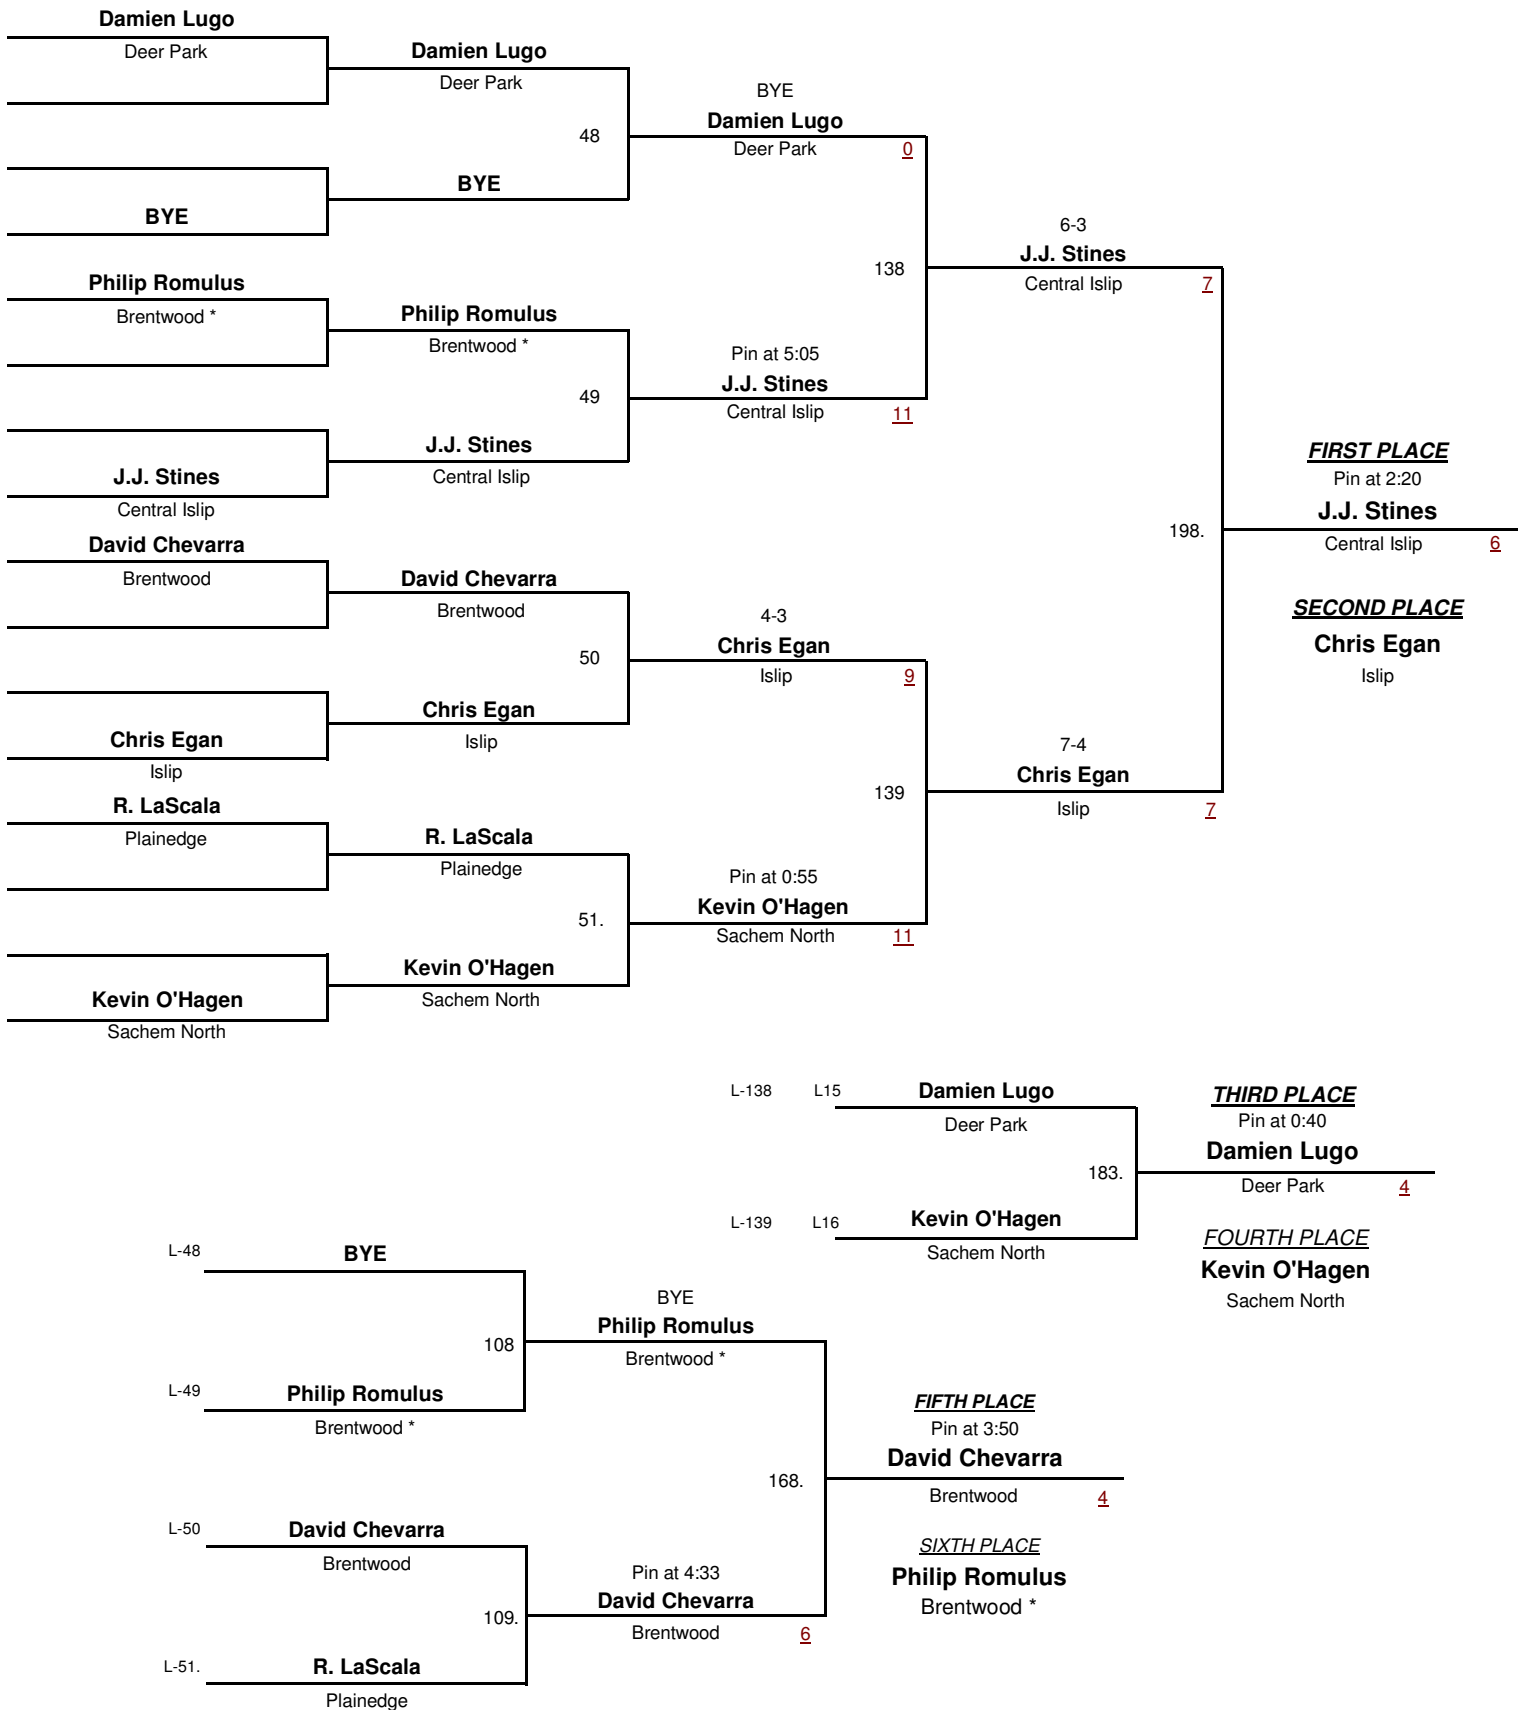

Islip Cup/Kris McDonald Wrestling Tournament

January 26, 2008

Varsity 96

Islip Cup/Kris McDonald Wrestling Tournament

January 26, 2008

Varsity 103

Islip Cup/Kris McDonald Wrestling Tournament

January 26, 2008

Varsity 112

Islip Cup/Kris McDonald Wrestling Tournament

January 26, 2008

Varsity 119

Islip Cup/Kris McDonald Wrestling Tournament

January 26, 2008

Varsity 130

Islip Cup/Kris McDonald Wrestling Tournament

January 26, 2008

Varsity 135

Islip Cup/Kris McDonald Wrestling Tournament

January 26, 2008

Varsity 140

Islip Cup/Kris McDonald Wrestling Tournament

January 26, 2008

Varsity 145