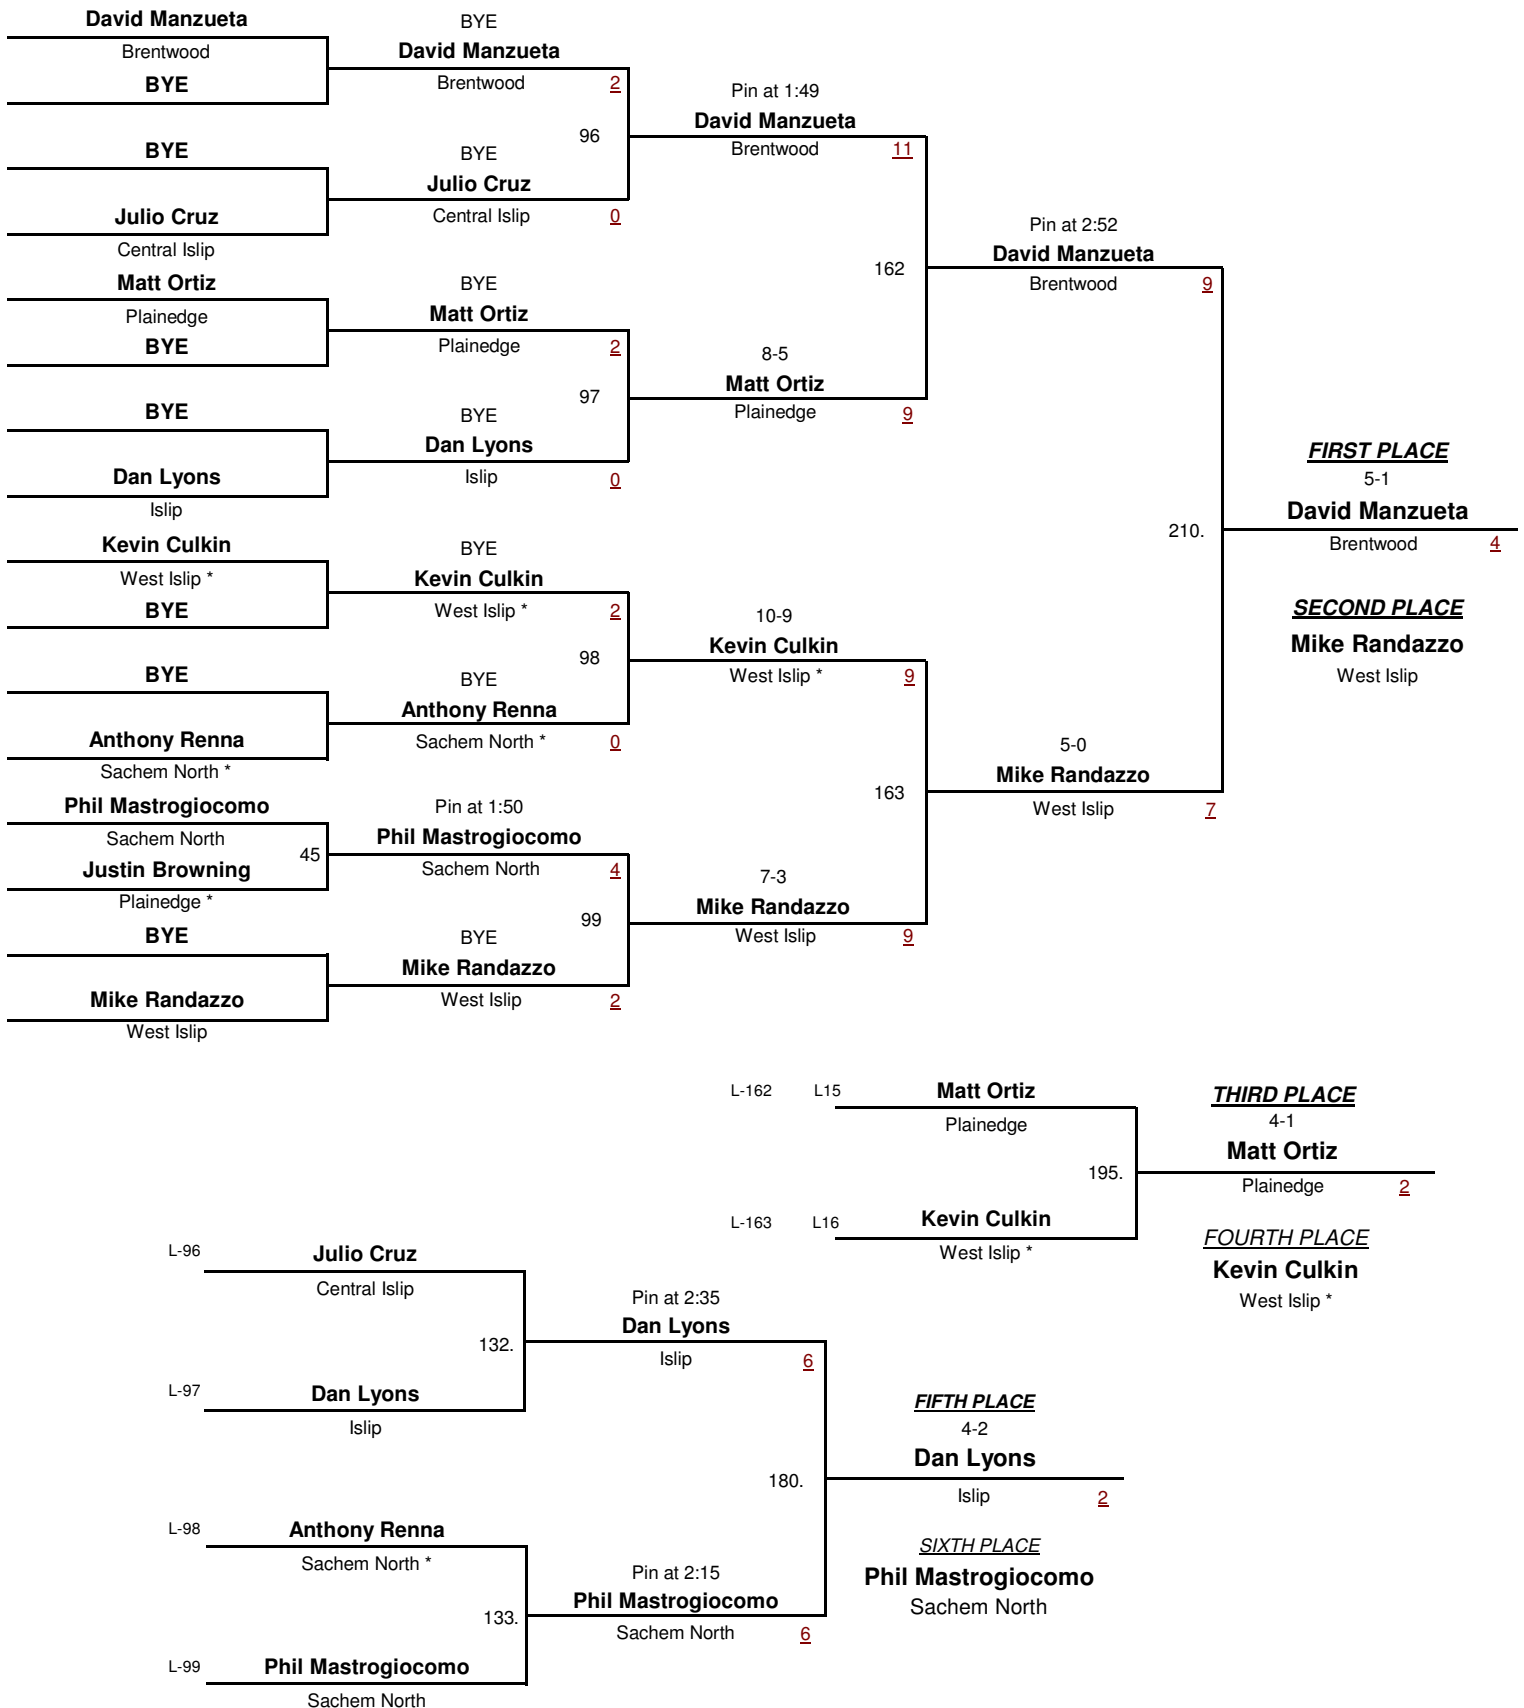

Islip Cup/Kris McDonald Wrestling Tournament

January 26, 2008

Varsity 96

Islip Cup/Kris McDonald Wrestling Tournament

January 26, 2008

Varsity 103

Islip Cup/Kris McDonald Wrestling Tournament

January 26, 2008

January 26, 2008

Varsity 135

Islip Cup/Kris McDonald Wrestling Tournament

January 26, 2008

Varsity 140

Islip Cup/Kris McDonald Wrestling Tournament

January 26, 2008

Varsity 145

Islip Cup/Kris McDonald Wrestling Tournament

January 26, 2008

Varsity 152

Islip Cup/Kris McDonald Wrestling Tournament

January 26, 2008

Varsity 160

Islip Cup/Kris McDonald Wrestling Tournament

January 26, 2008

Varsity 171

Islip Cup/Kris McDonald Wrestling Tournament

January 26, 2008

Varsity 189

Islip Cup/Kris McDonald Wrestling Tournament

January 26, 2008

Varsity 215

Islip Cup/Kris McDonald Wrestling Tournament