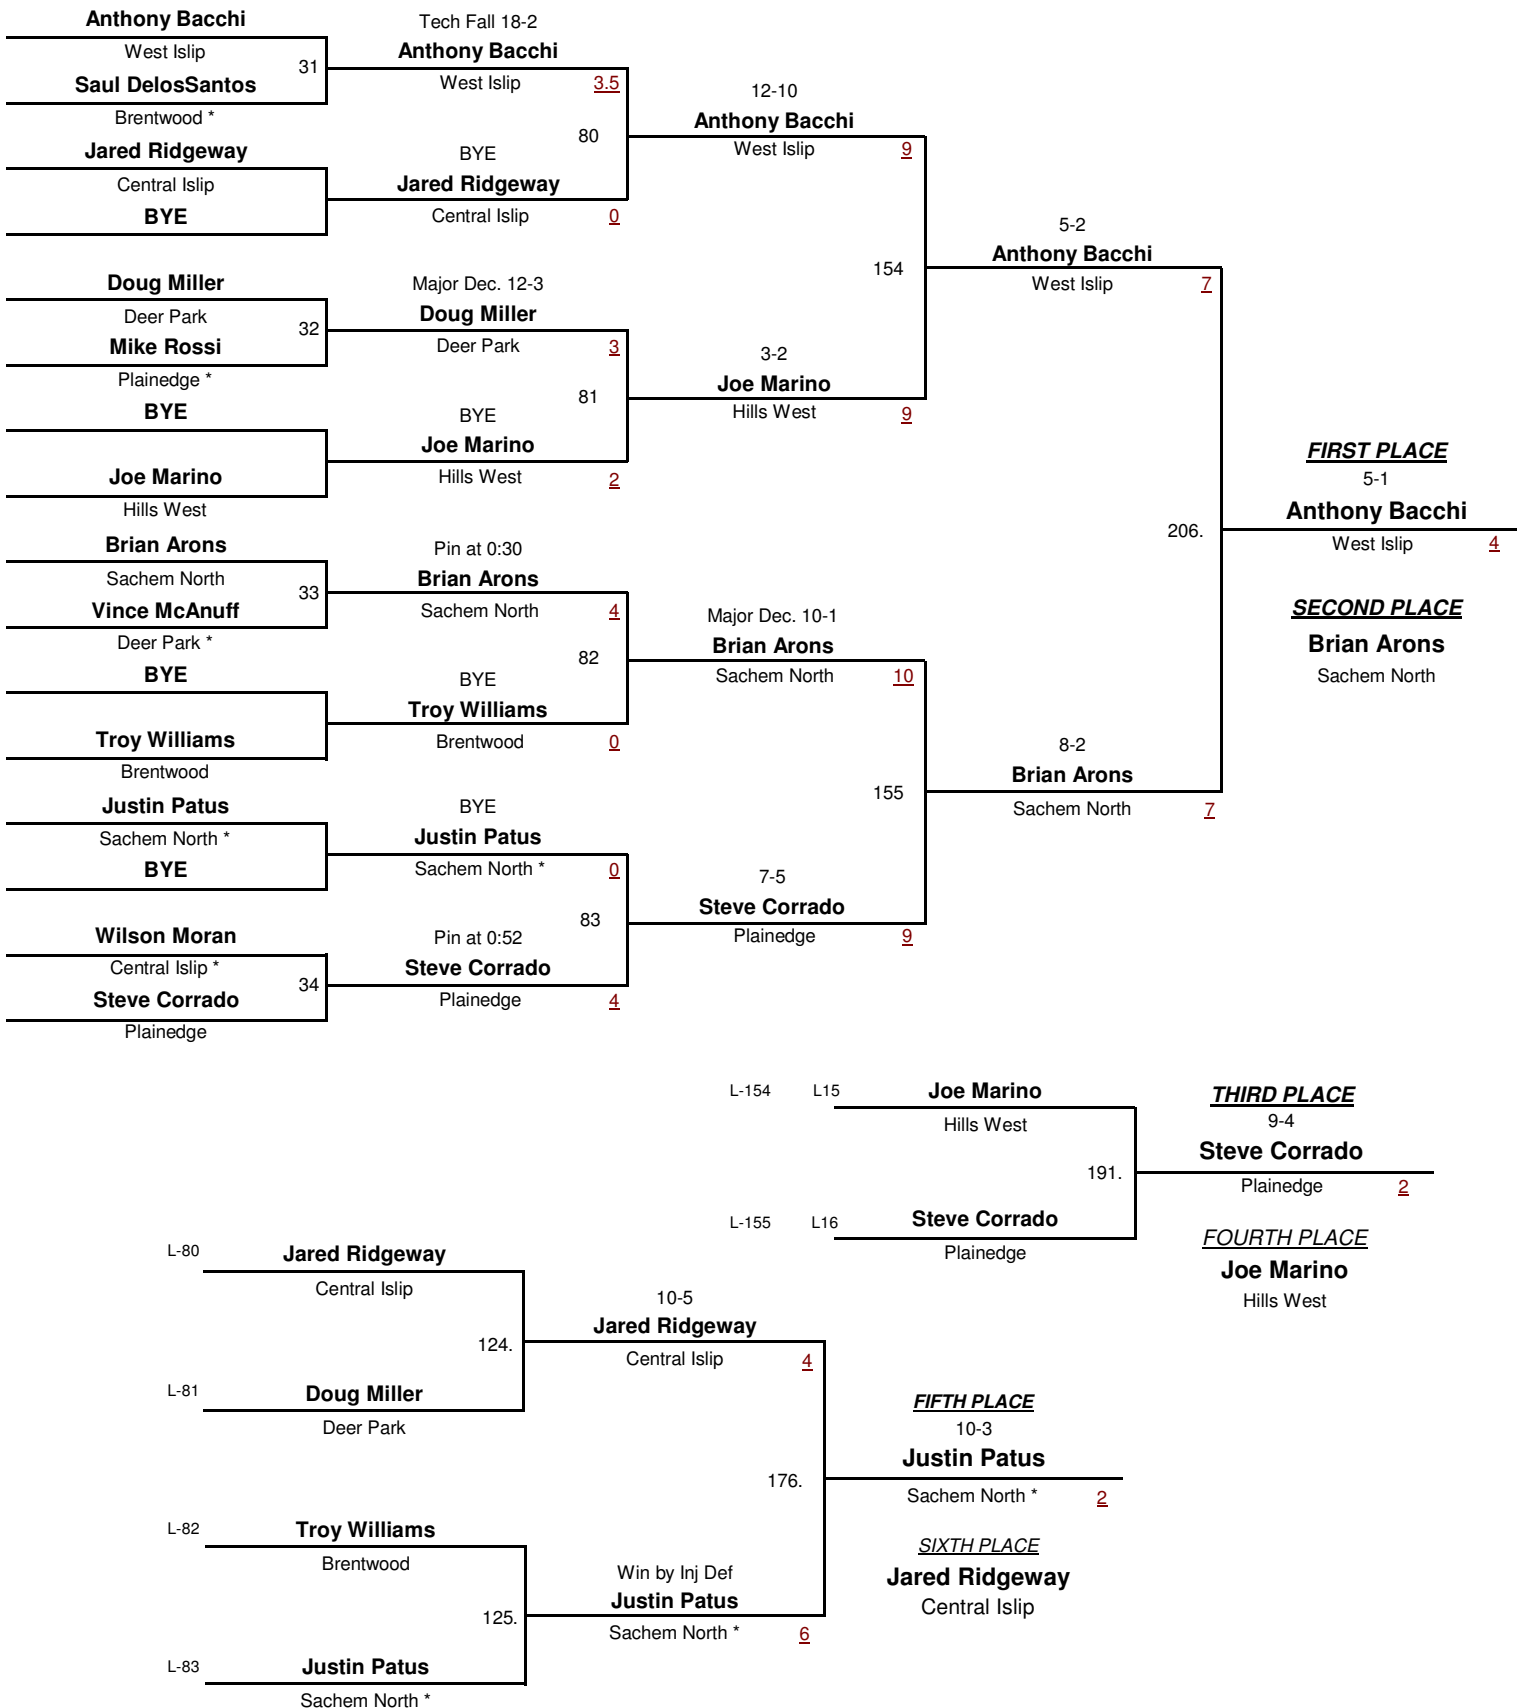

Islip Cup/Kris McDonald Wrestling Tournament

January 26, 2008

Varsity 96

Islip Cup/Kris McDonald Wrestling Tournament

January 26, 2008

Varsity 103

Islip Cup/Kris McDonald Wrestling Tournament

January 26, 2008

Varsity 112

Islip Cup/Kris McDonald Wrestling Tournament

January 26, 2008

Varsity 119

Islip Cup/Kris McDonald Wrestling Tournament

January 26, 2008

Varsity 130

Islip Cup/Kris McDonald Wrestling Tournament

January 26, 2008

Varsity 135

Islip Cup/Kris McDonald Wrestling Tournament

January 26, 2008

Varsity 140

Islip Cup/Kris McDonald Wrestling Tournament

January 26, 2008

Varsity 145