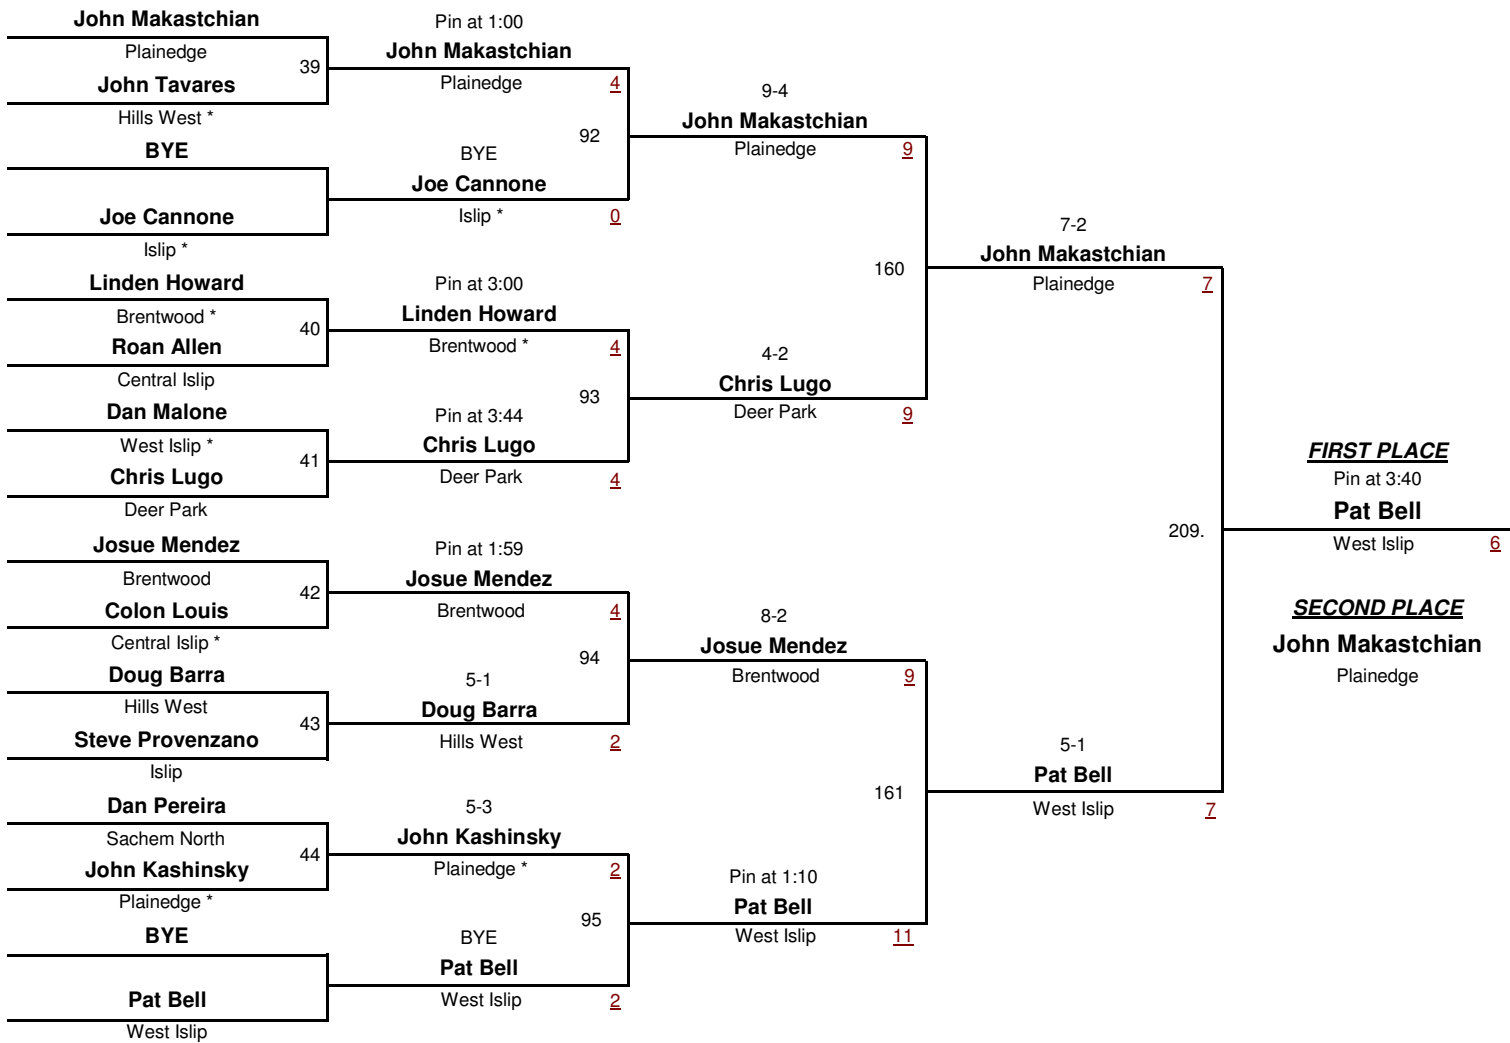

Islip Cup/Kris McDonald Wrestling Tournament

January 26, 2008

Varsity 171