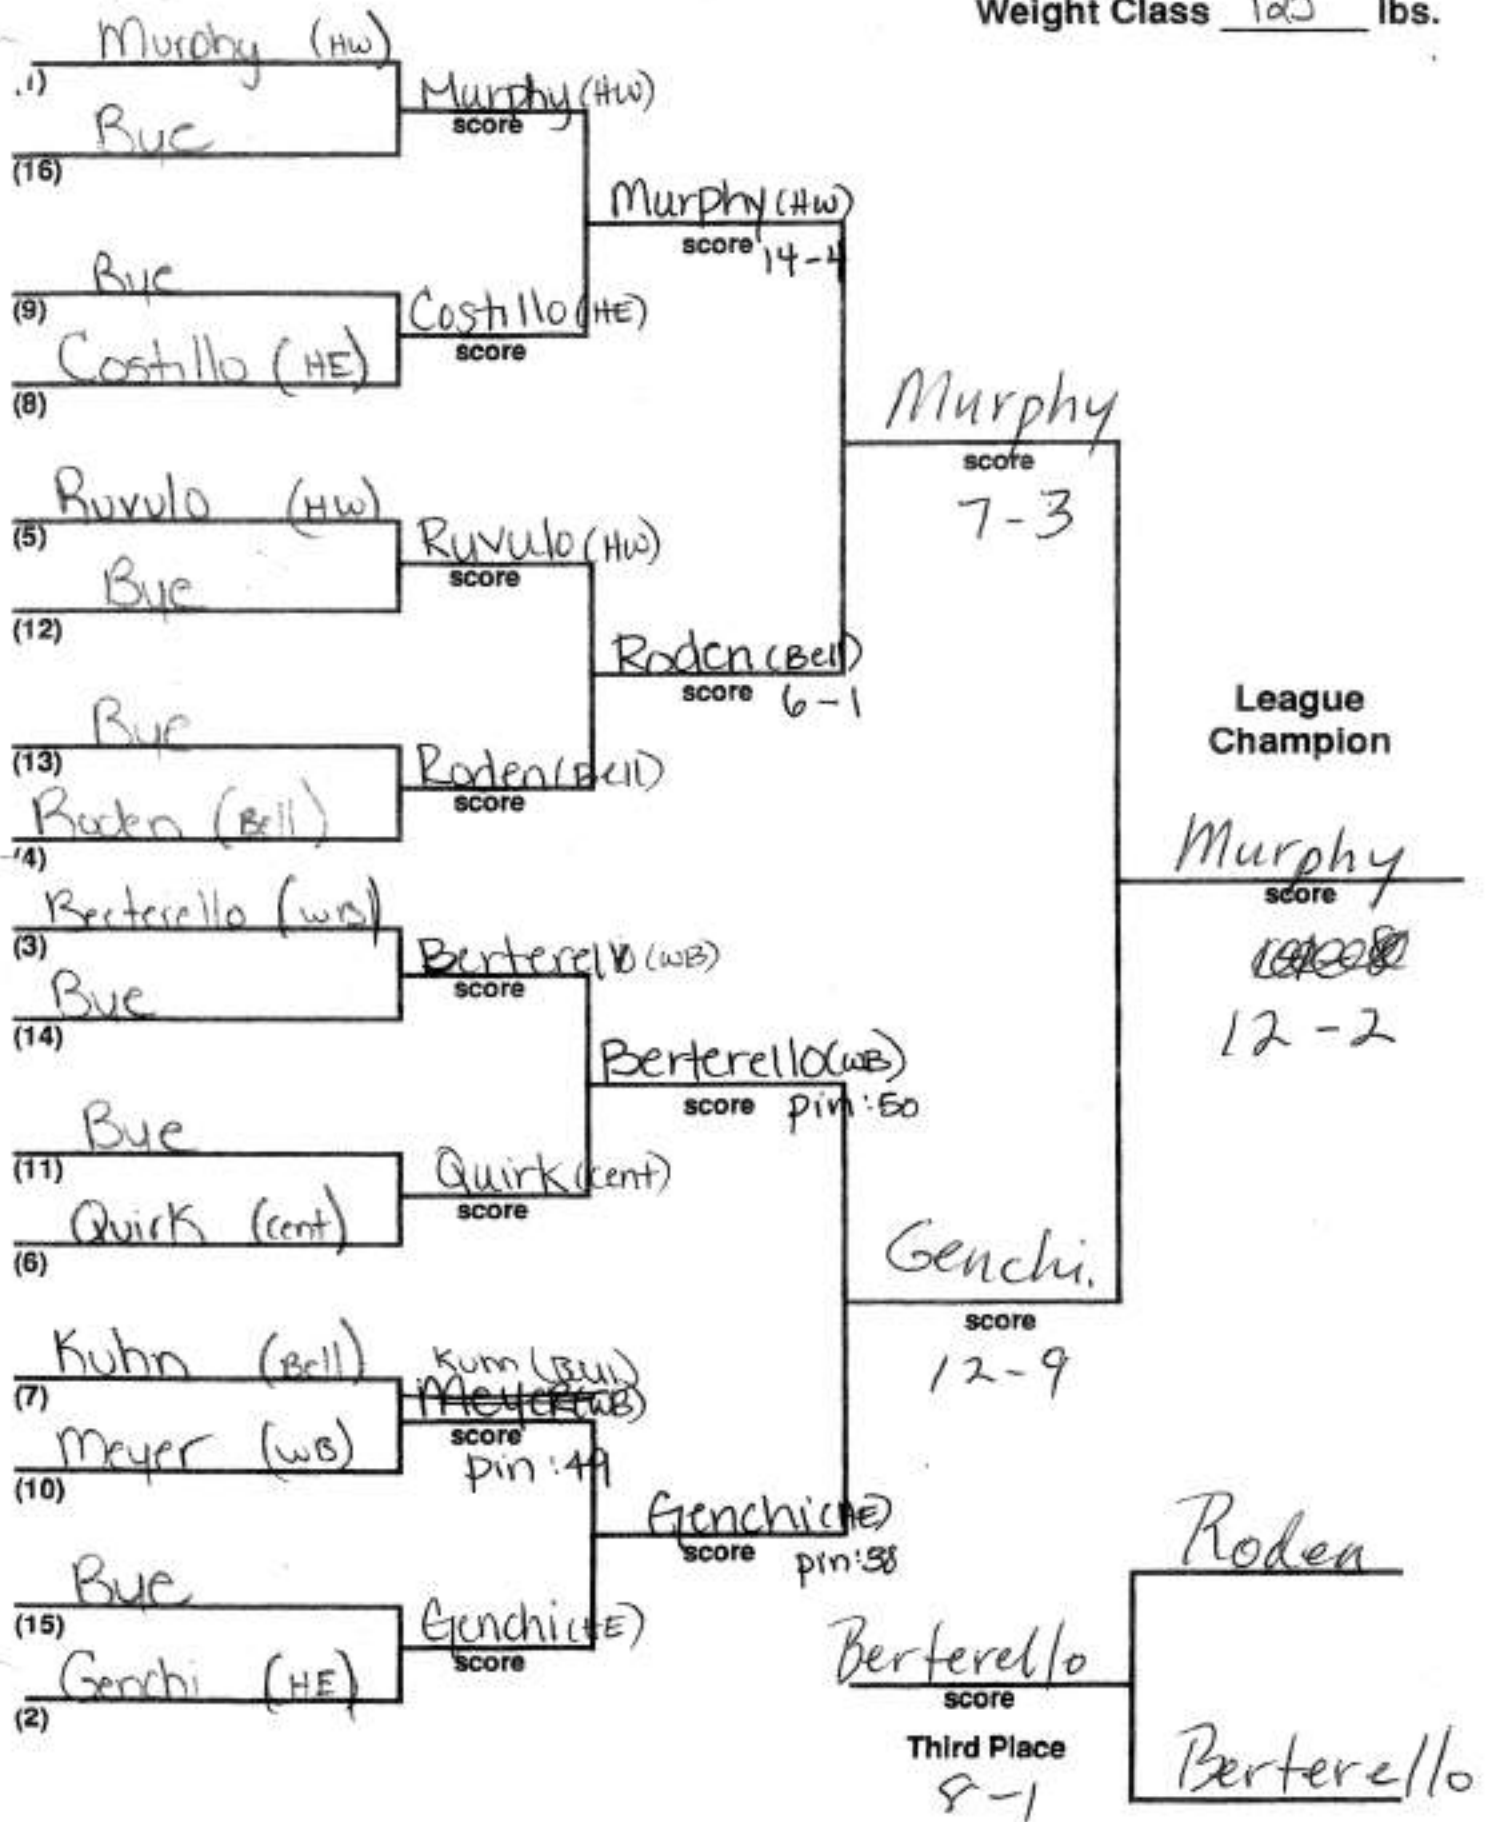

# IV HEAD TABLE

H.H.H EAST

Weight Class 96 lbs.

Weight Class 103 lbs.

Weight Class 112 lbs.

Weight Class 119 lbs.

Weight Class 125 lbs.

Weight Class 130 lbs.

Weight Class 275 lbs.