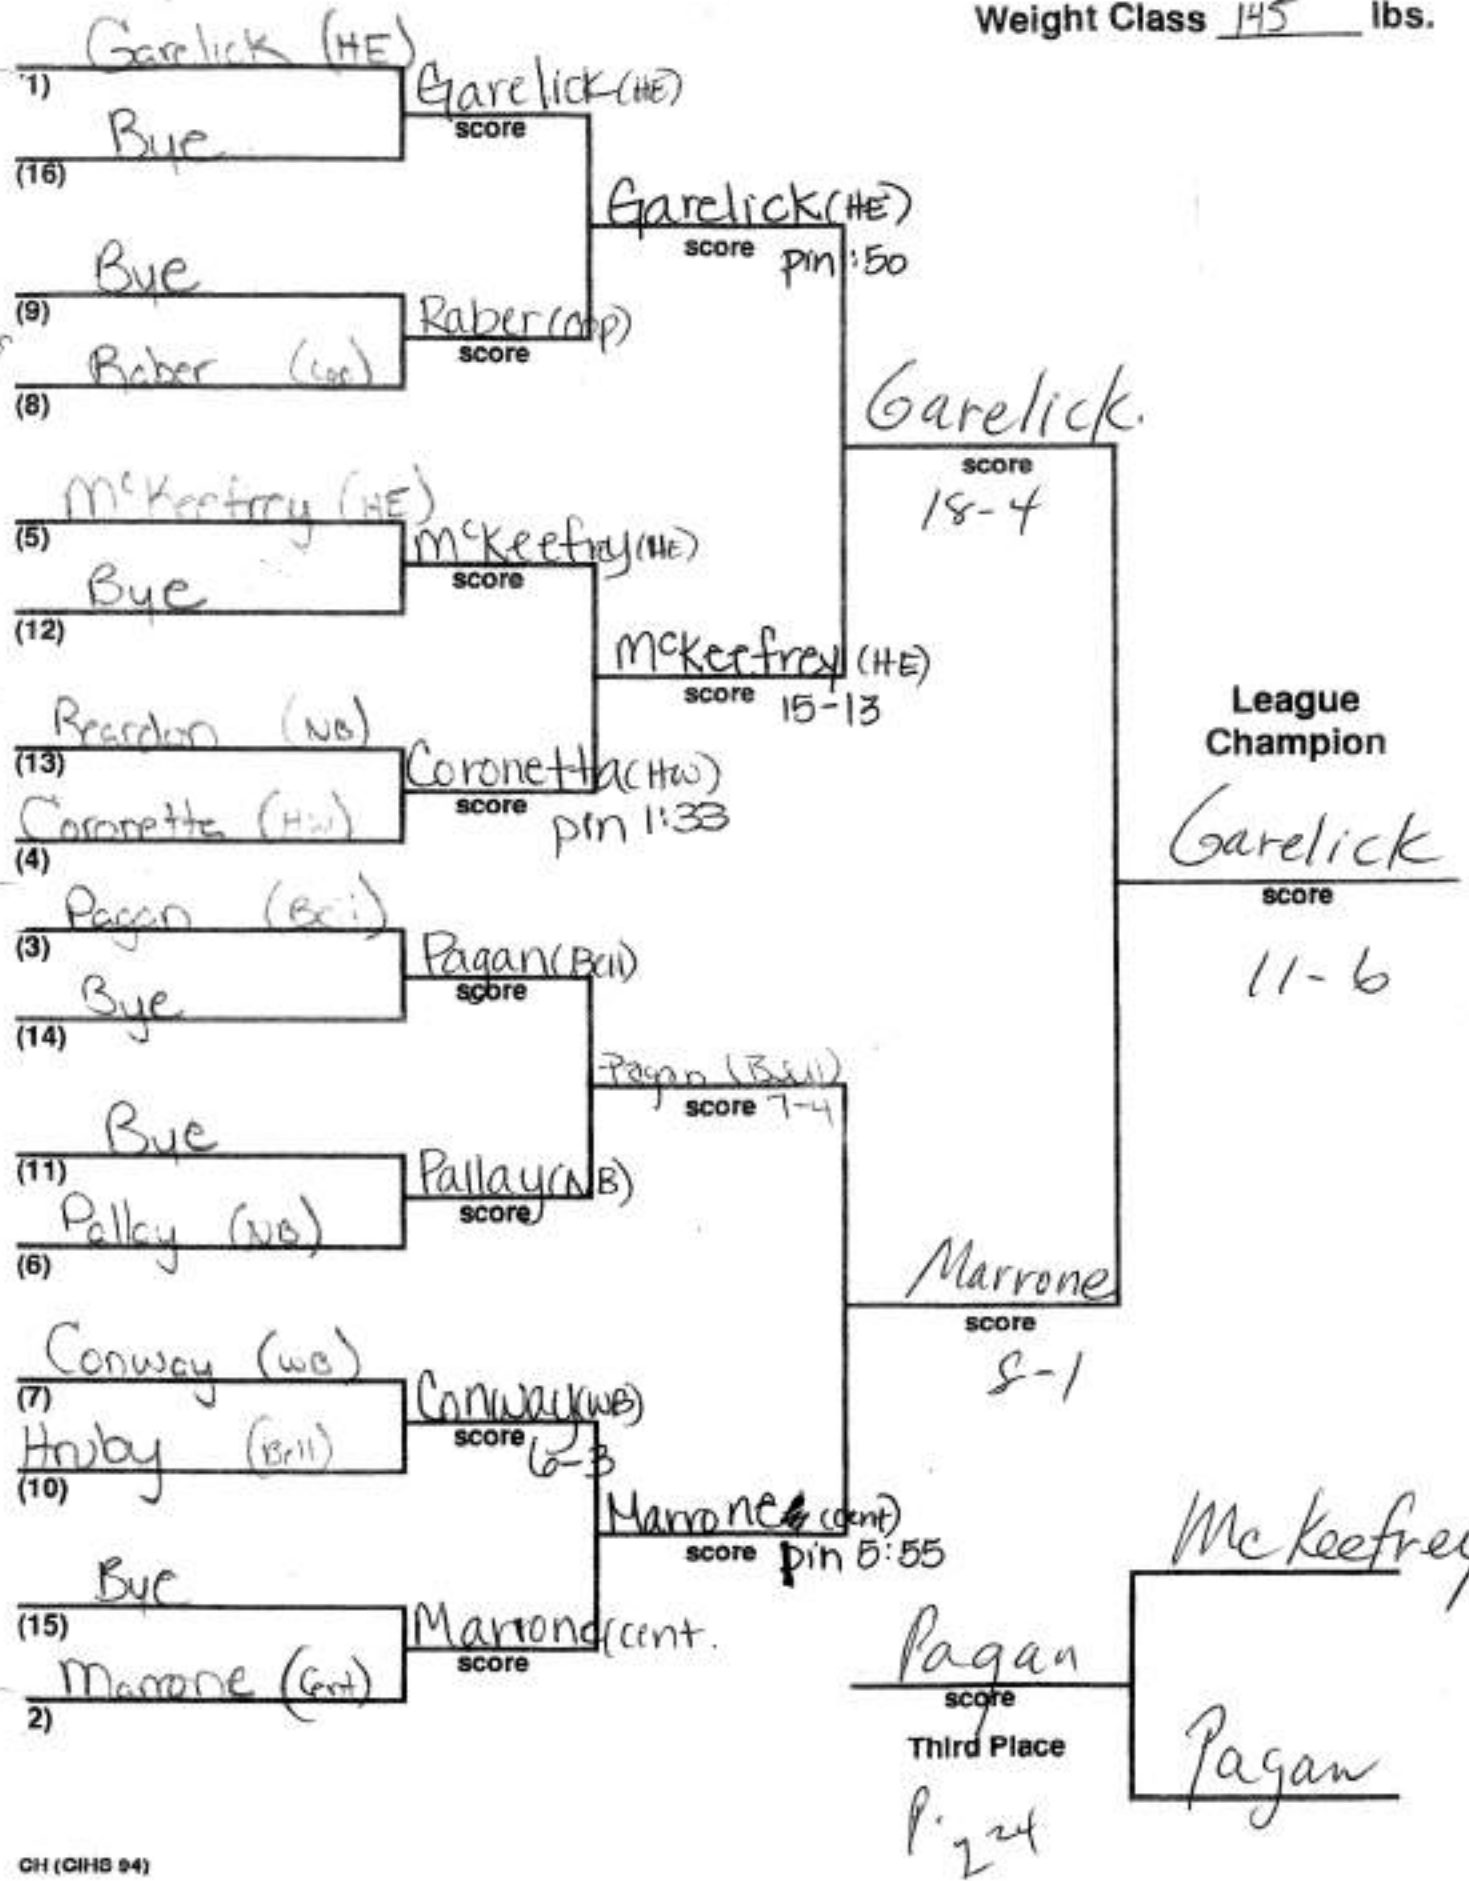

# IV HEAD TABLE

H.H.H EAST

Weight Class 96 lbs.

Weight Class 103 lbs.

Weight Class 112 lbs.

Weight Class 119 lbs.

Weight Class 125 lbs.

Weight Class 130 lbs.

Weight Class 135 lbs.

Weight Class 140 lbs.

Weight Class 145 lbs.

Weight Class 152 lbs.

Weight Class 160 lbs.

X-96 warm up

Weight Class 189 lbs.

Weight Class 215 lbs.