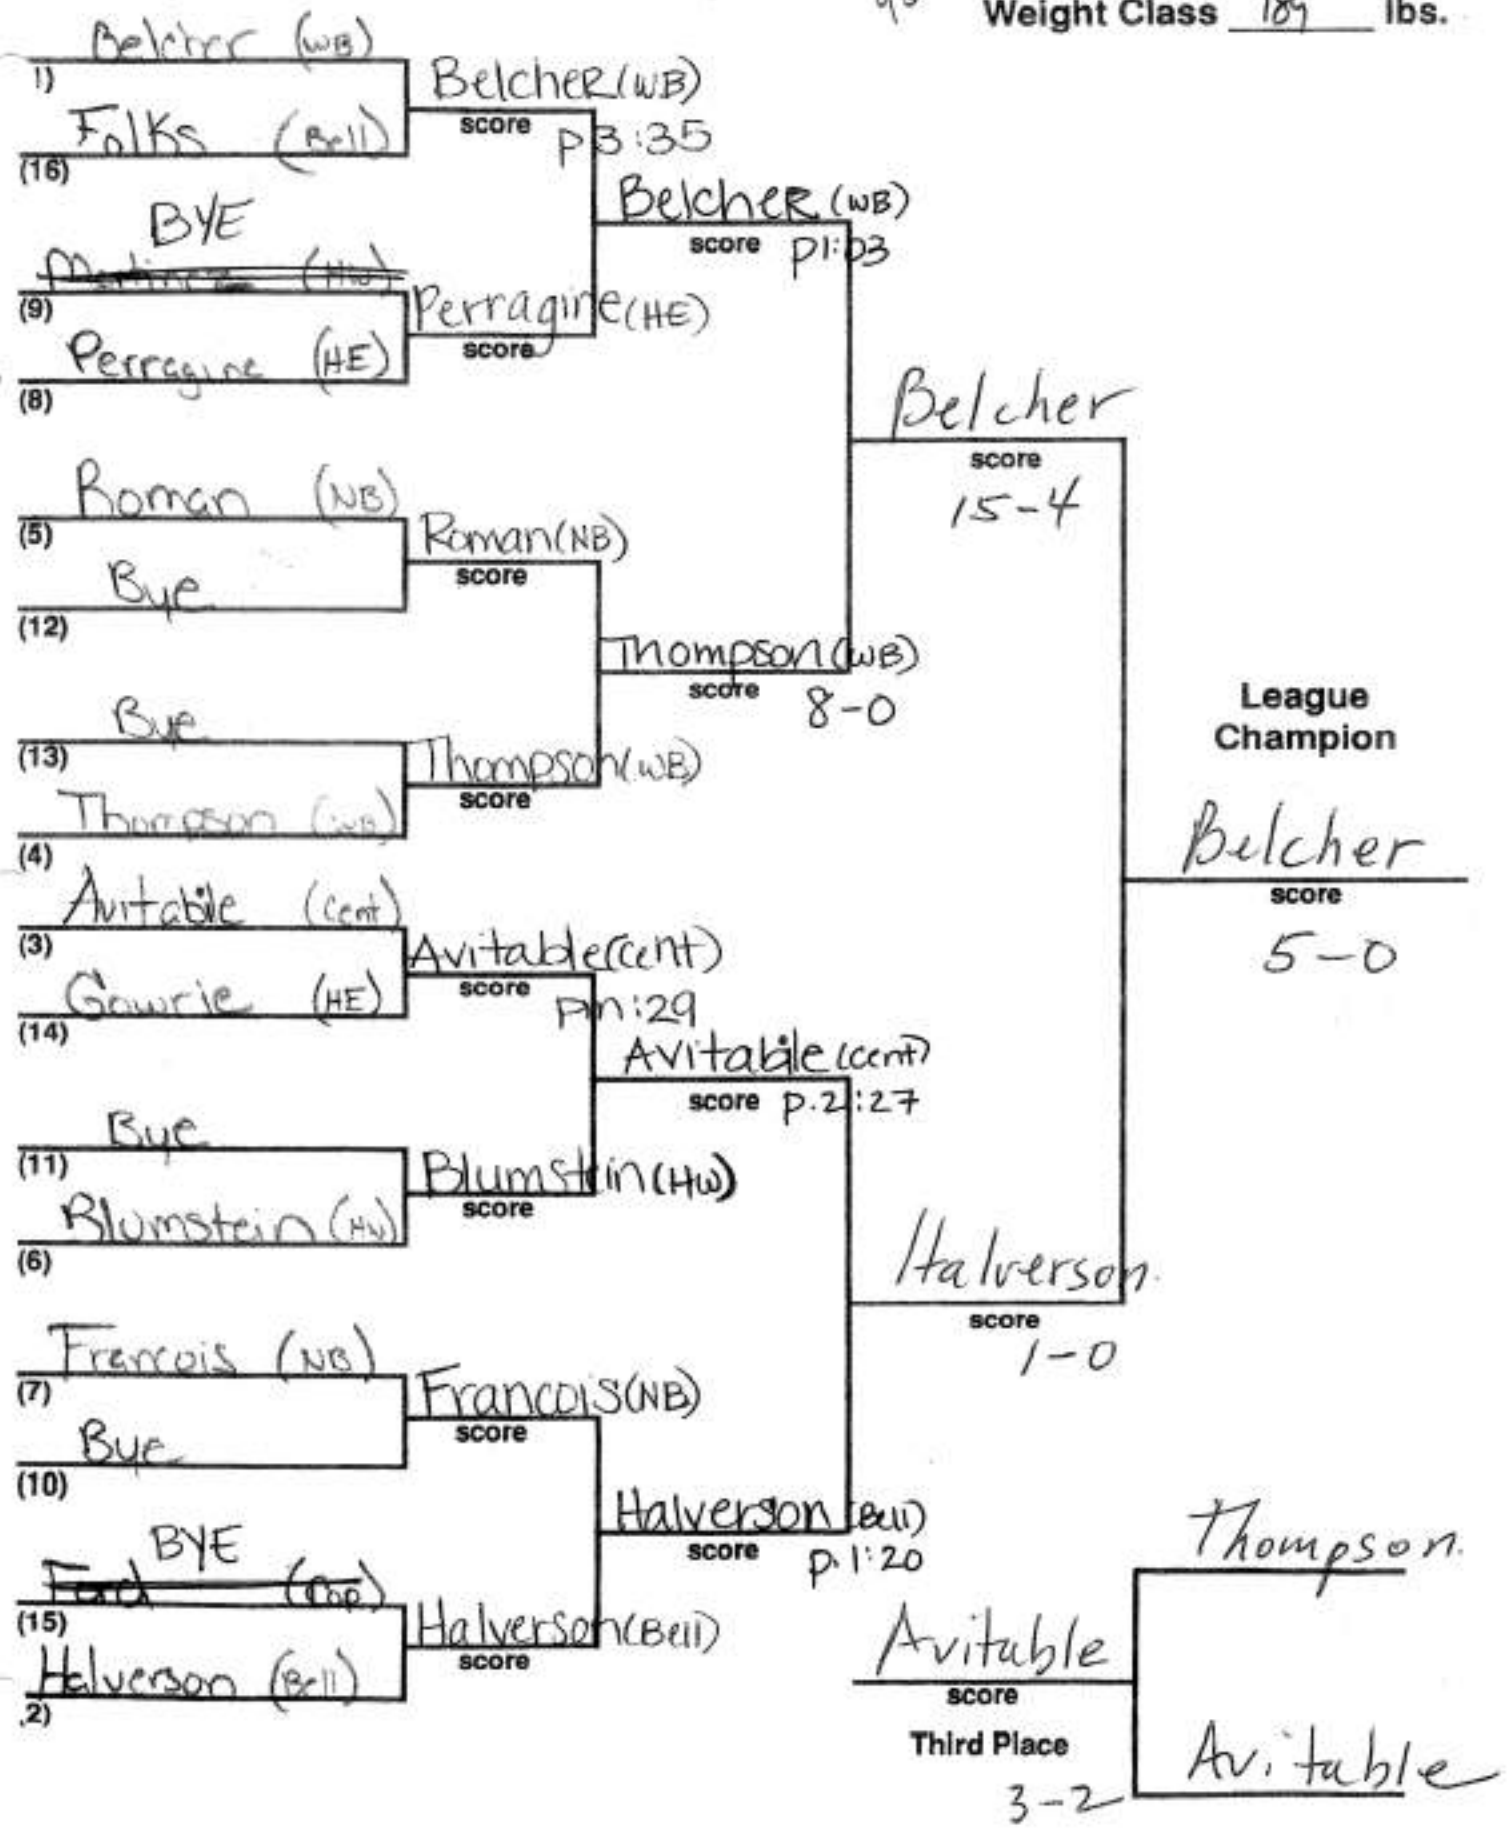

Weight Class 135 lbs.

Weight Class 140 lbs.

Weight Class 145 lbs.

Weight Class 152 lbs.

Weight Class 160 lbs.

X-96 warm up

Weight Class 189 lbs.

Weight Class 215 lbs.