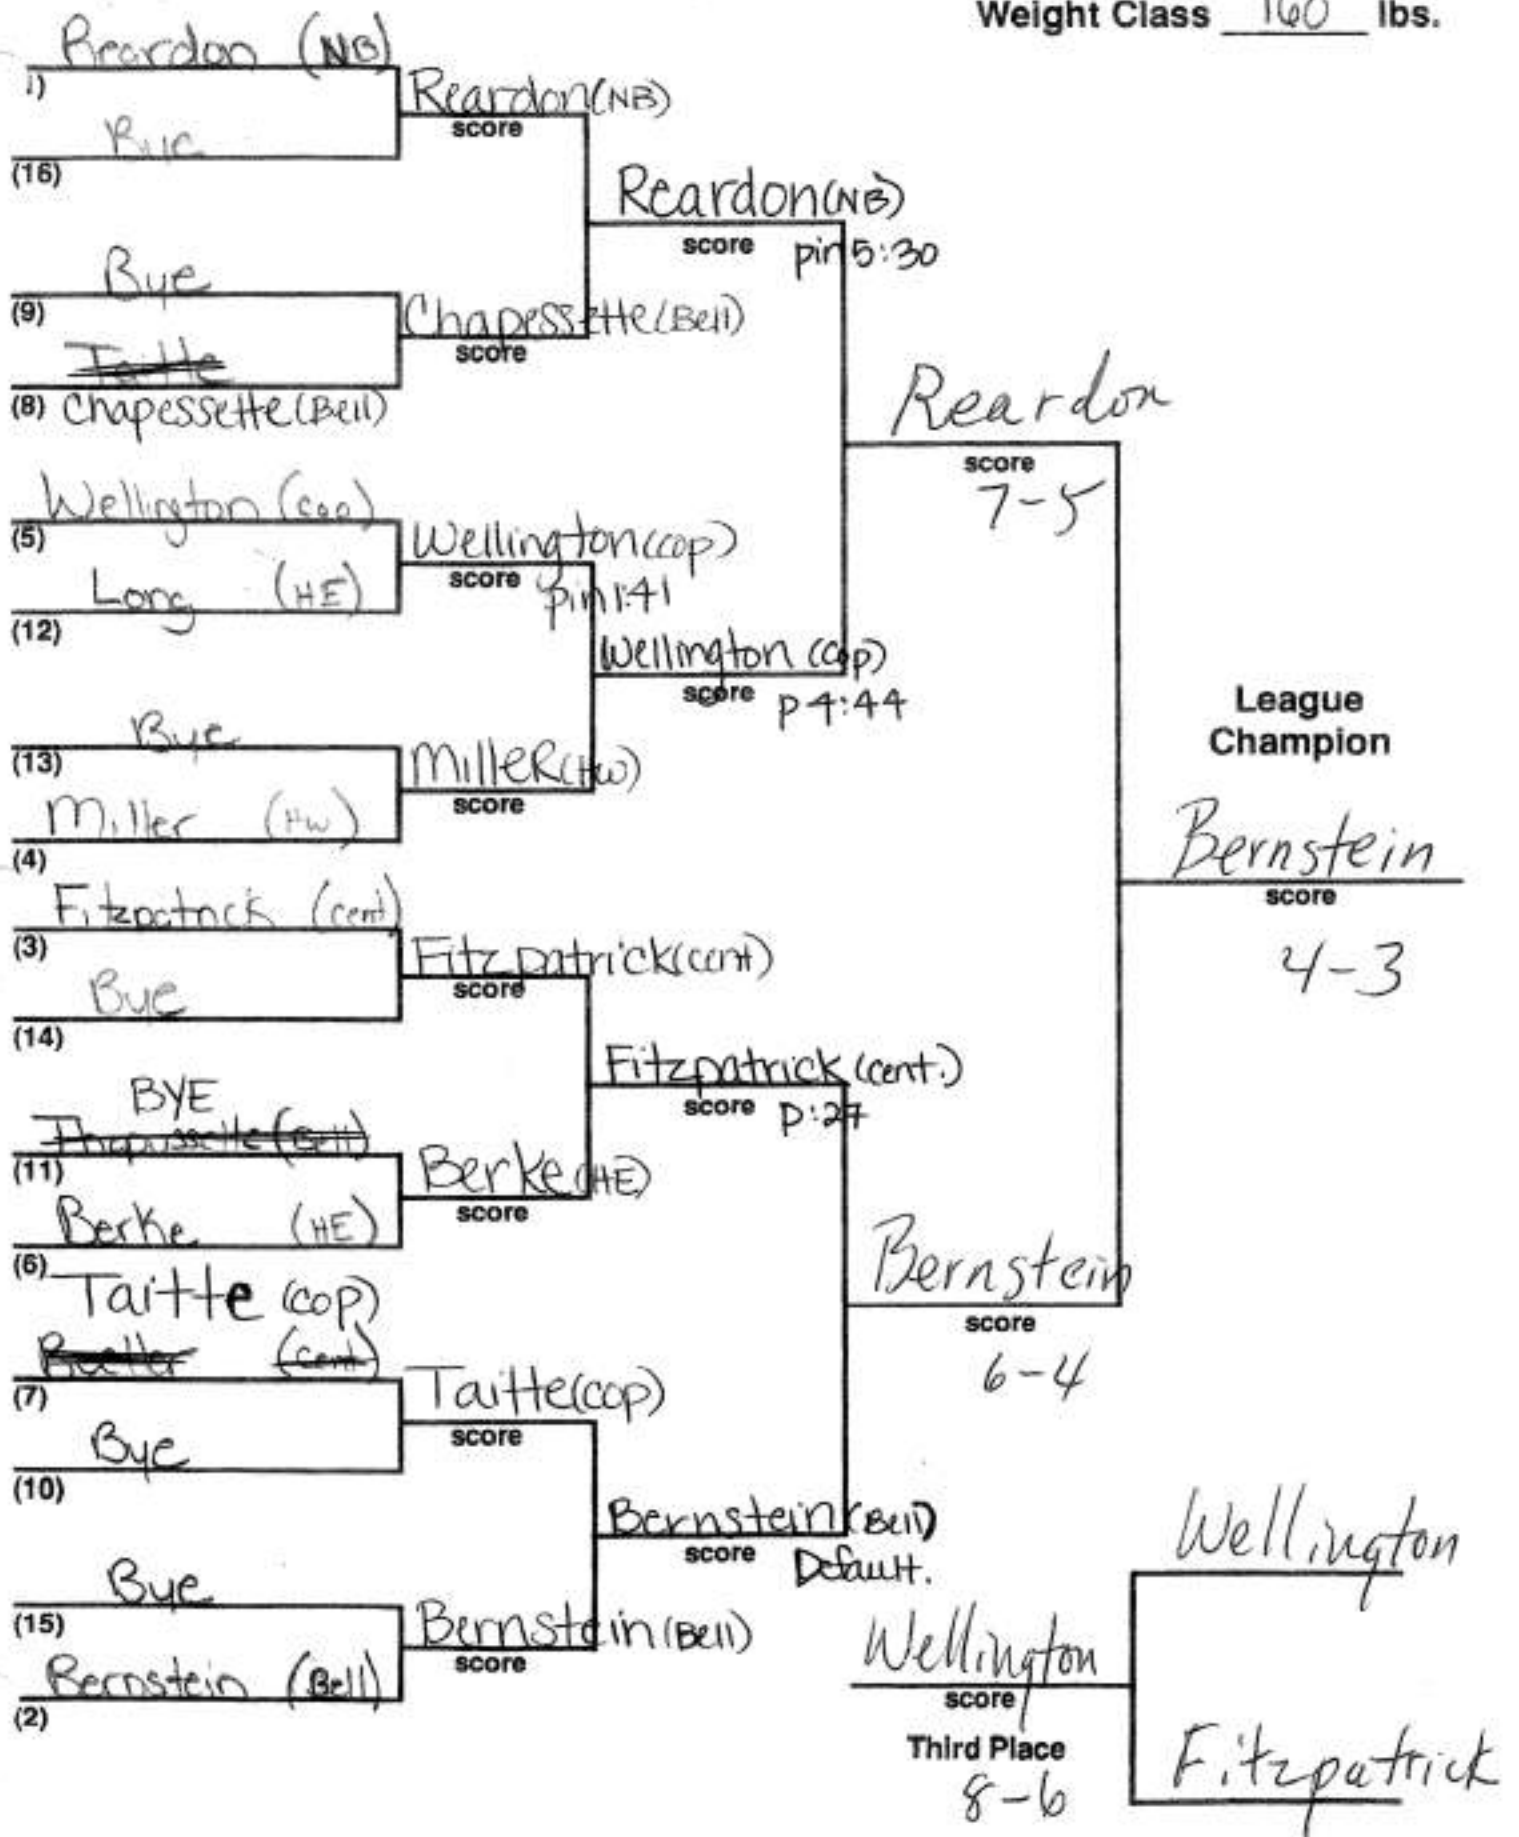

Weight Class 135 lbs.

Weight Class 140 lbs.

Weight Class 145 lbs.

Weight Class 152 lbs.

Weight Class 160 lbs.

X-96 warm up

Weight Class 189 lbs.

Weight Class 215 lbs.