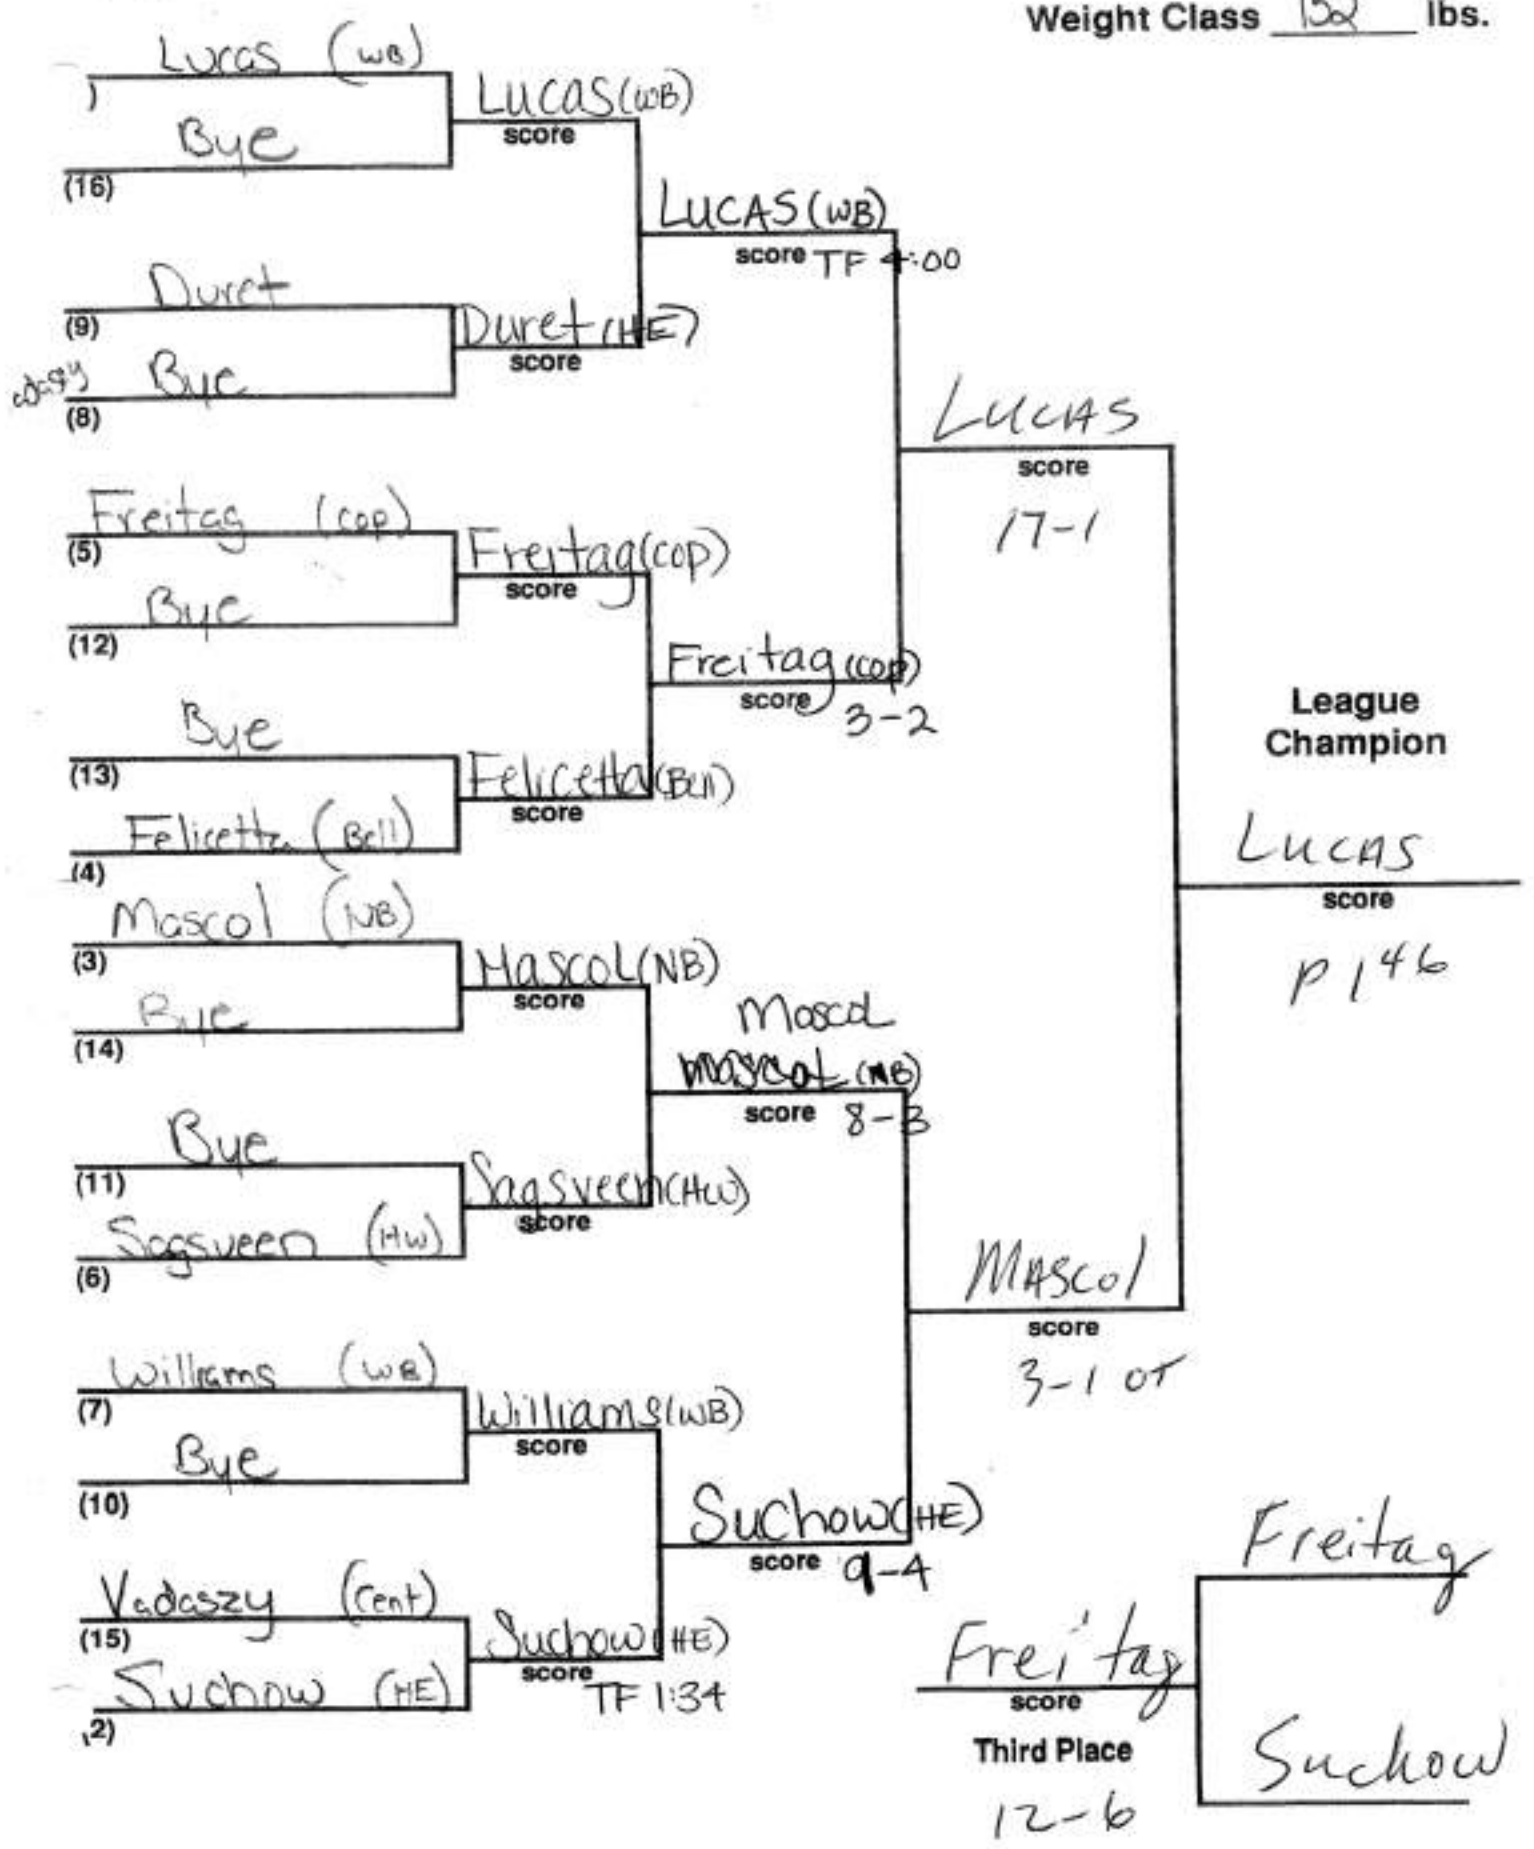

# IV HEAD TABLE

H.H.H EAST

Weight Class 96 lbs.

Weight Class 103 lbs.

Weight Class 112 lbs.

Weight Class 119 lbs.

Weight Class 125 lbs.

Weight Class 130 lbs.

Weight Class 135 lbs.

Weight Class 140 lbs.

Weight Class 145 lbs.

Weight Class 152 lbs.

Weight Class 160 lbs.

X-96 warm up

Weight Class 189 lbs.

Weight Class 215 lbs.

Weight Class 275 lbs.