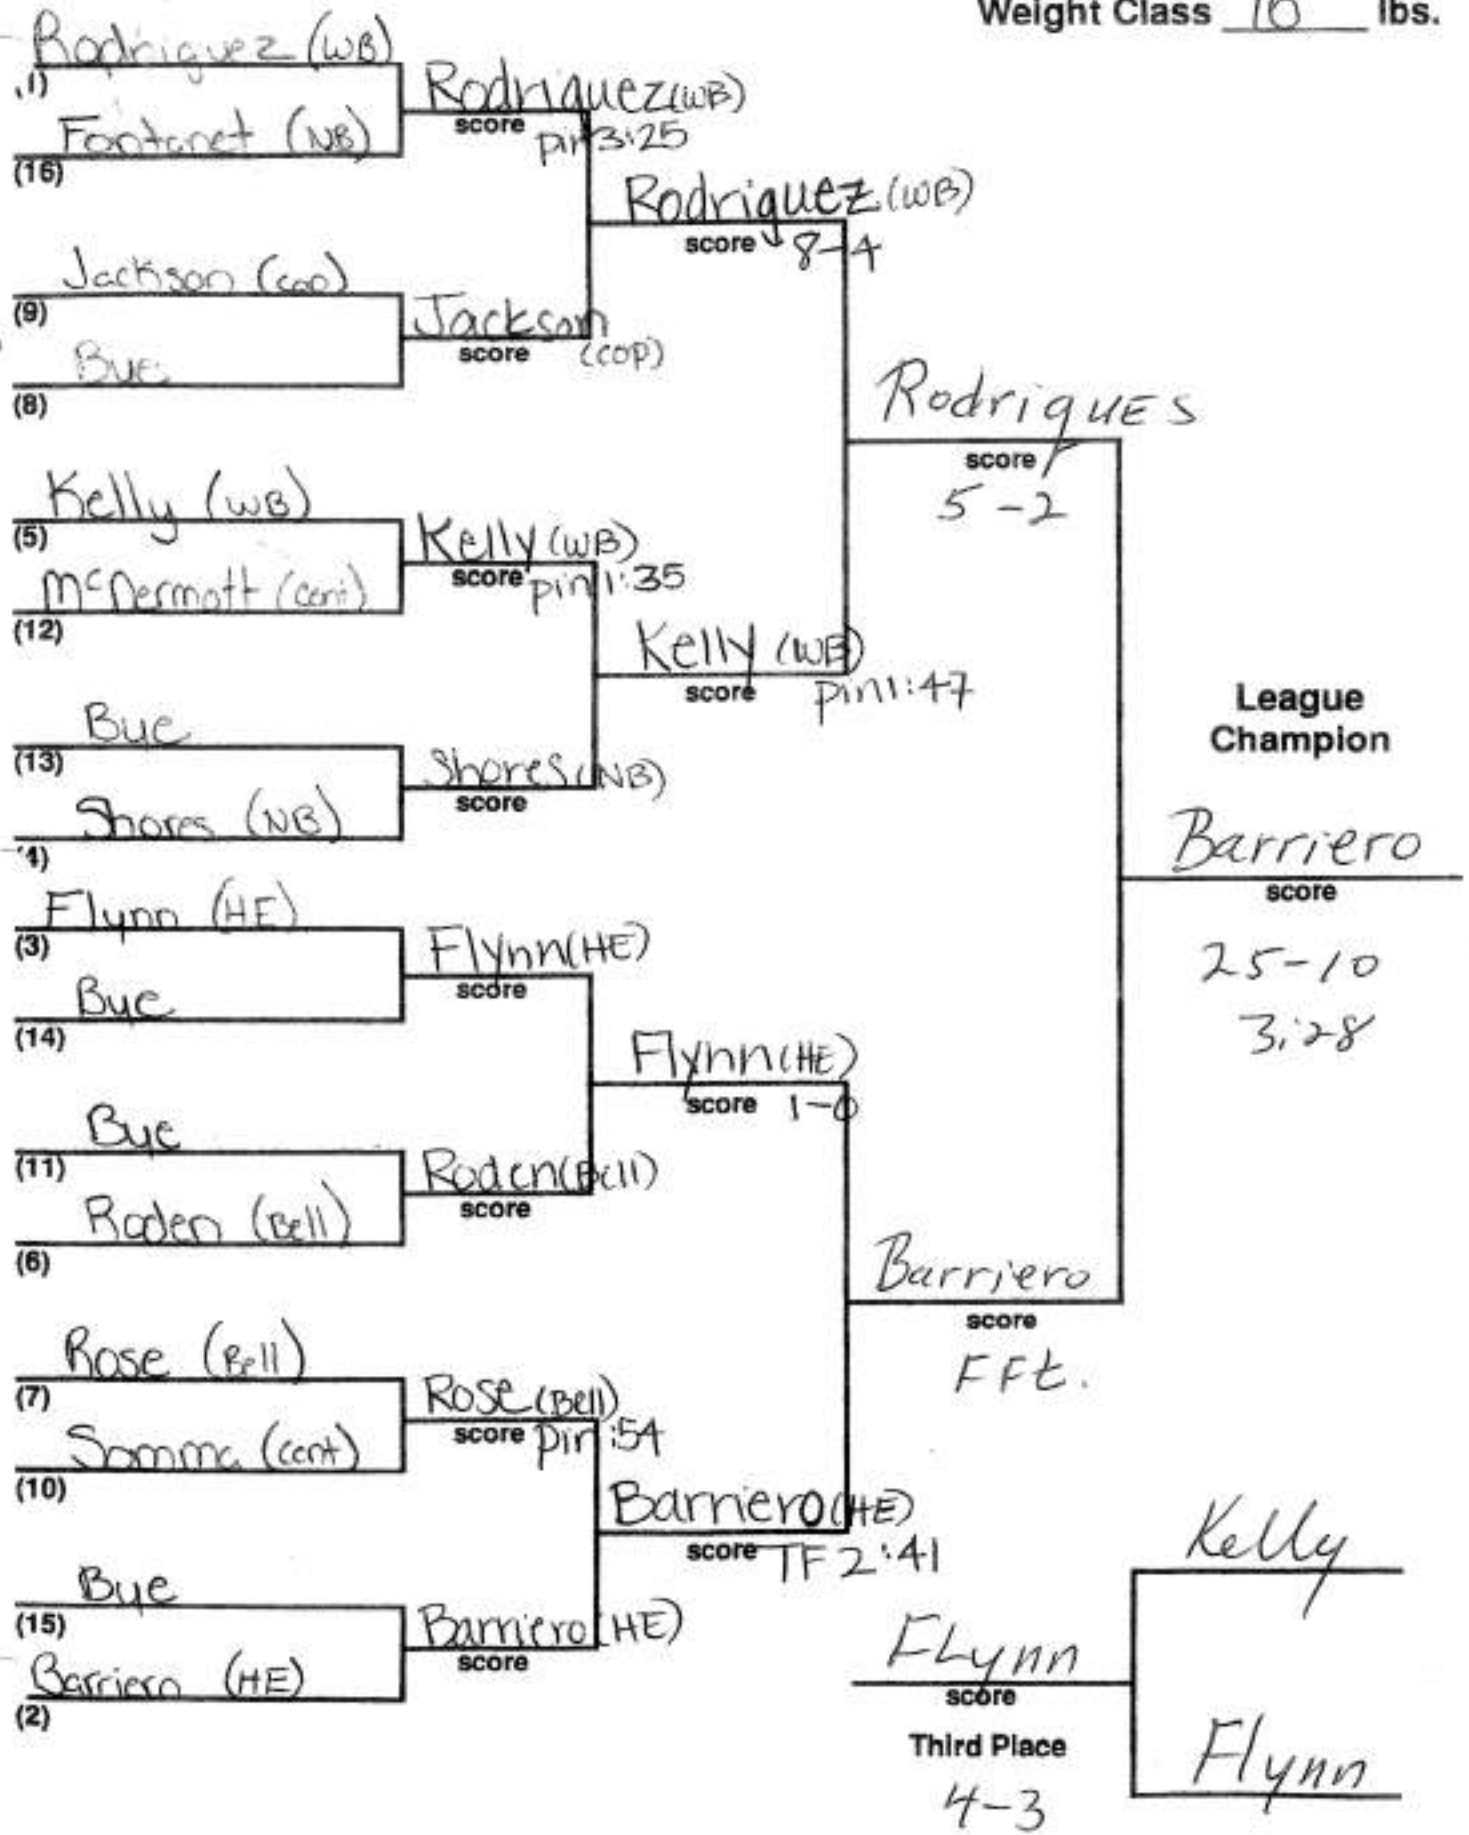

# IV HEAD TABLE

H.H.H EAST

Weight Class 96 lbs.

Weight Class 103 lbs.

Weight Class 112 lbs.

Weight Class 119 lbs.

Weight Class 125 lbs.

Weight Class 130 lbs.

Weight Class 275 lbs.