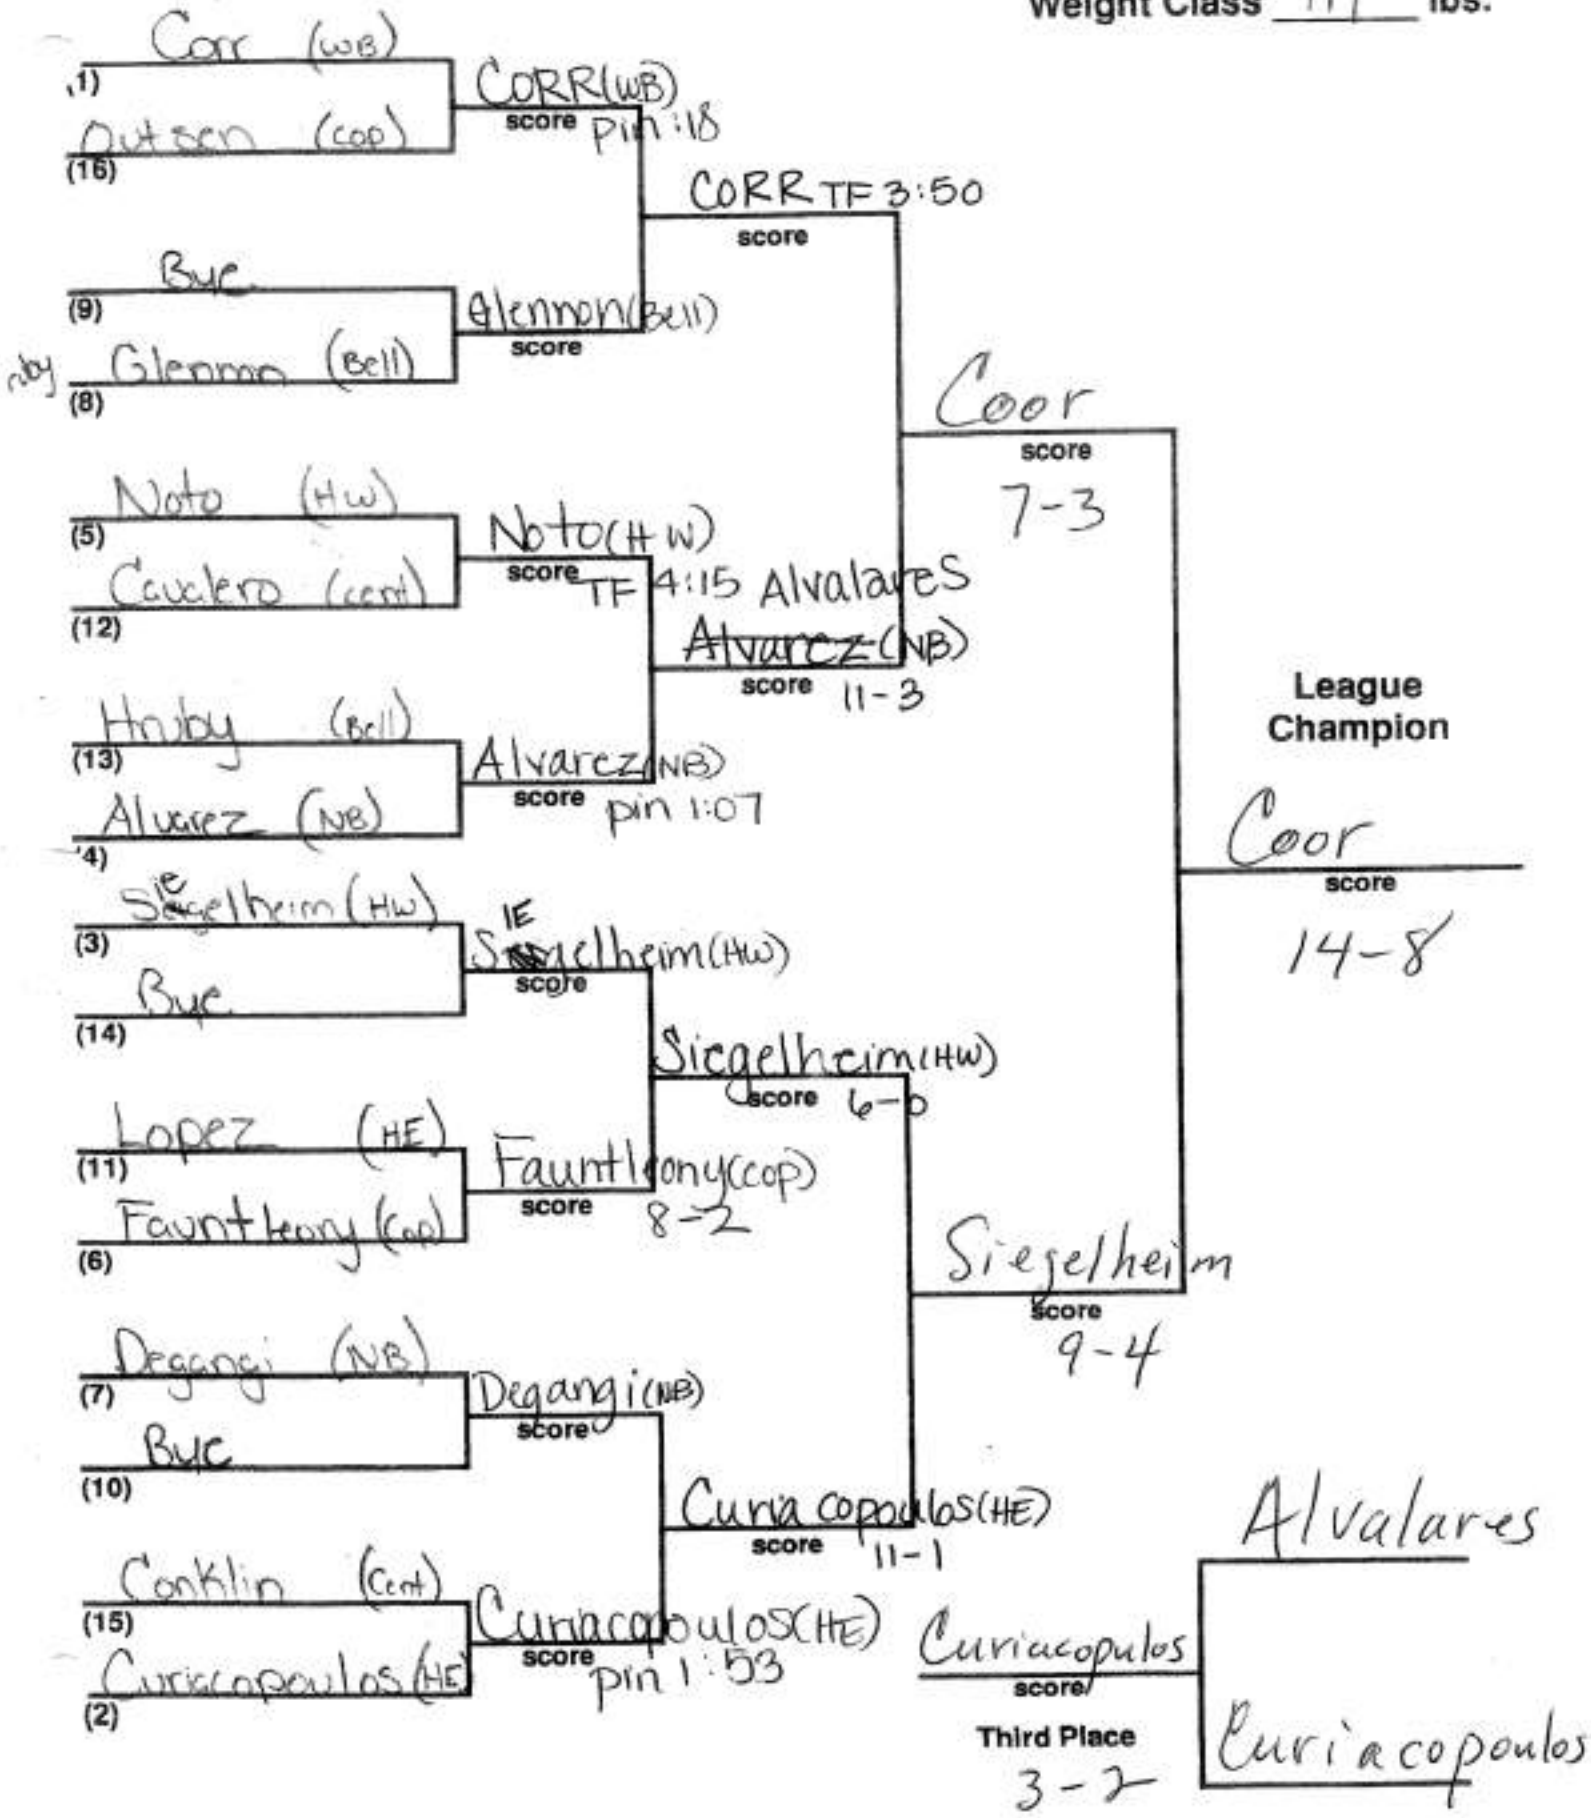

# IV HEAD TABLE

H.H.H EAST

Weight Class 96 lbs.

Weight Class 103 lbs.

Weight Class 112 lbs.

Weight Class 119 lbs.

Weight Class 125 lbs.

Weight Class 130 lbs.

Weight Class 135 lbs.

Weight Class 140 lbs.

Weight Class 145 lbs.

Weight Class 152 lbs.

Weight Class 160 lbs.

X-96 warm up

Weight Class 189 lbs.

Weight Class 215 lbs.

Weight Class 275 lbs.