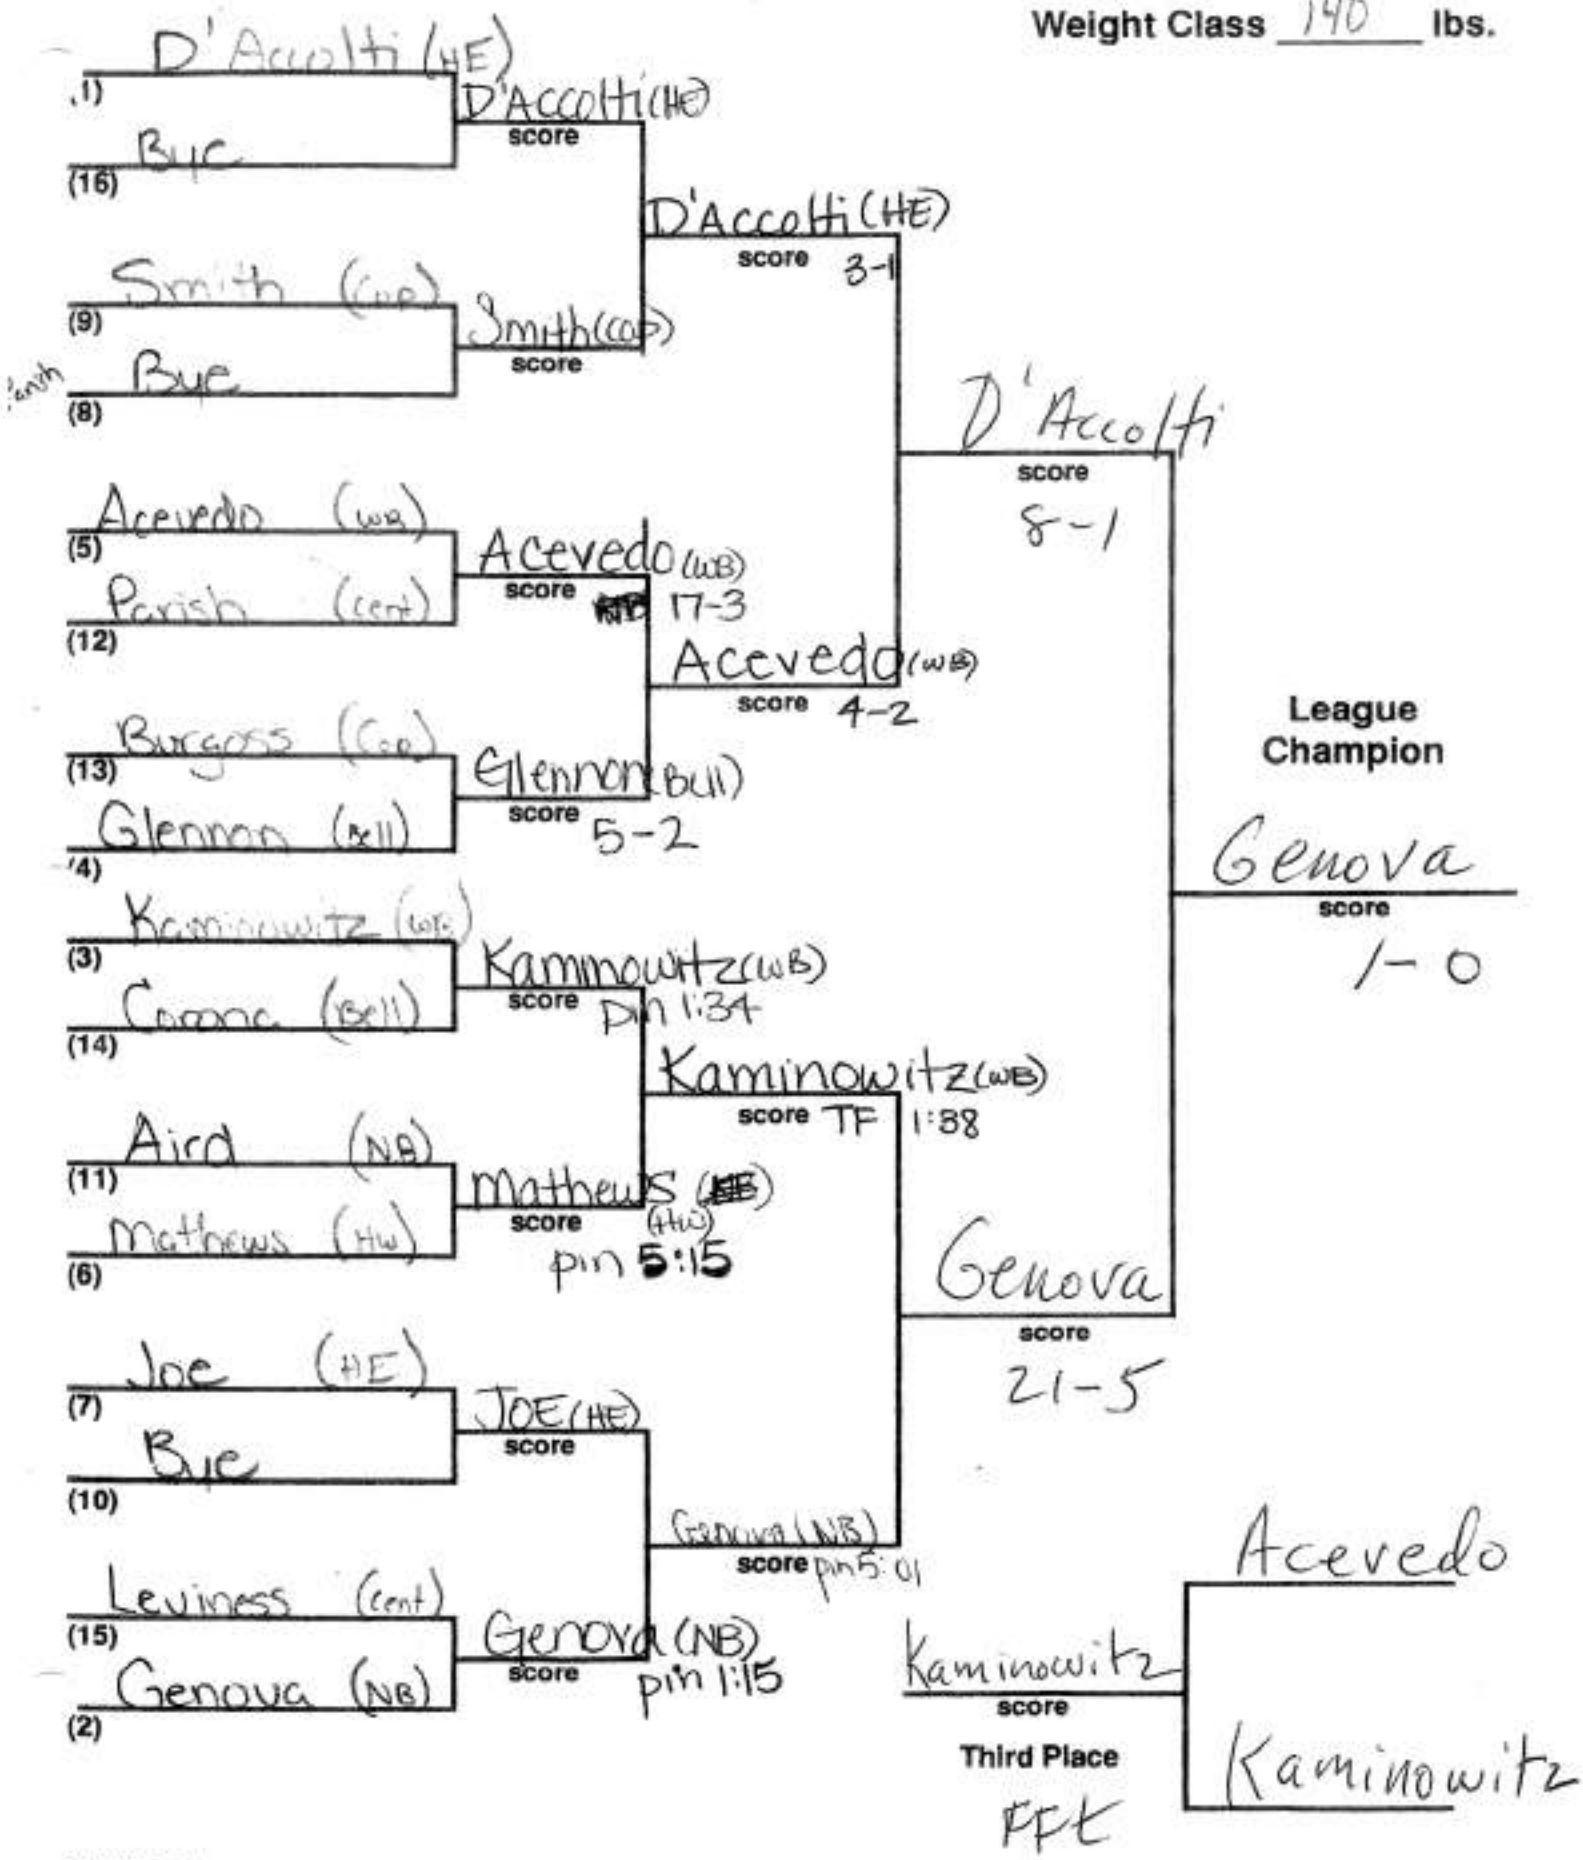

# IV HEAD TABLE

H.H.H EAST

Weight Class 96 lbs.

Weight Class 103 lbs.

Weight Class 112 lbs.

Weight Class 119 lbs.

Weight Class 125 lbs.

Weight Class 130 lbs.

Weight Class 135 lbs.

Weight Class 140 lbs.

Weight Class 145 lbs.

Weight Class 152 lbs.

Weight Class 160 lbs.

X-96 warm up

Weight Class 189 lbs.

Weight Class 215 lbs.

Weight Class 275 lbs.