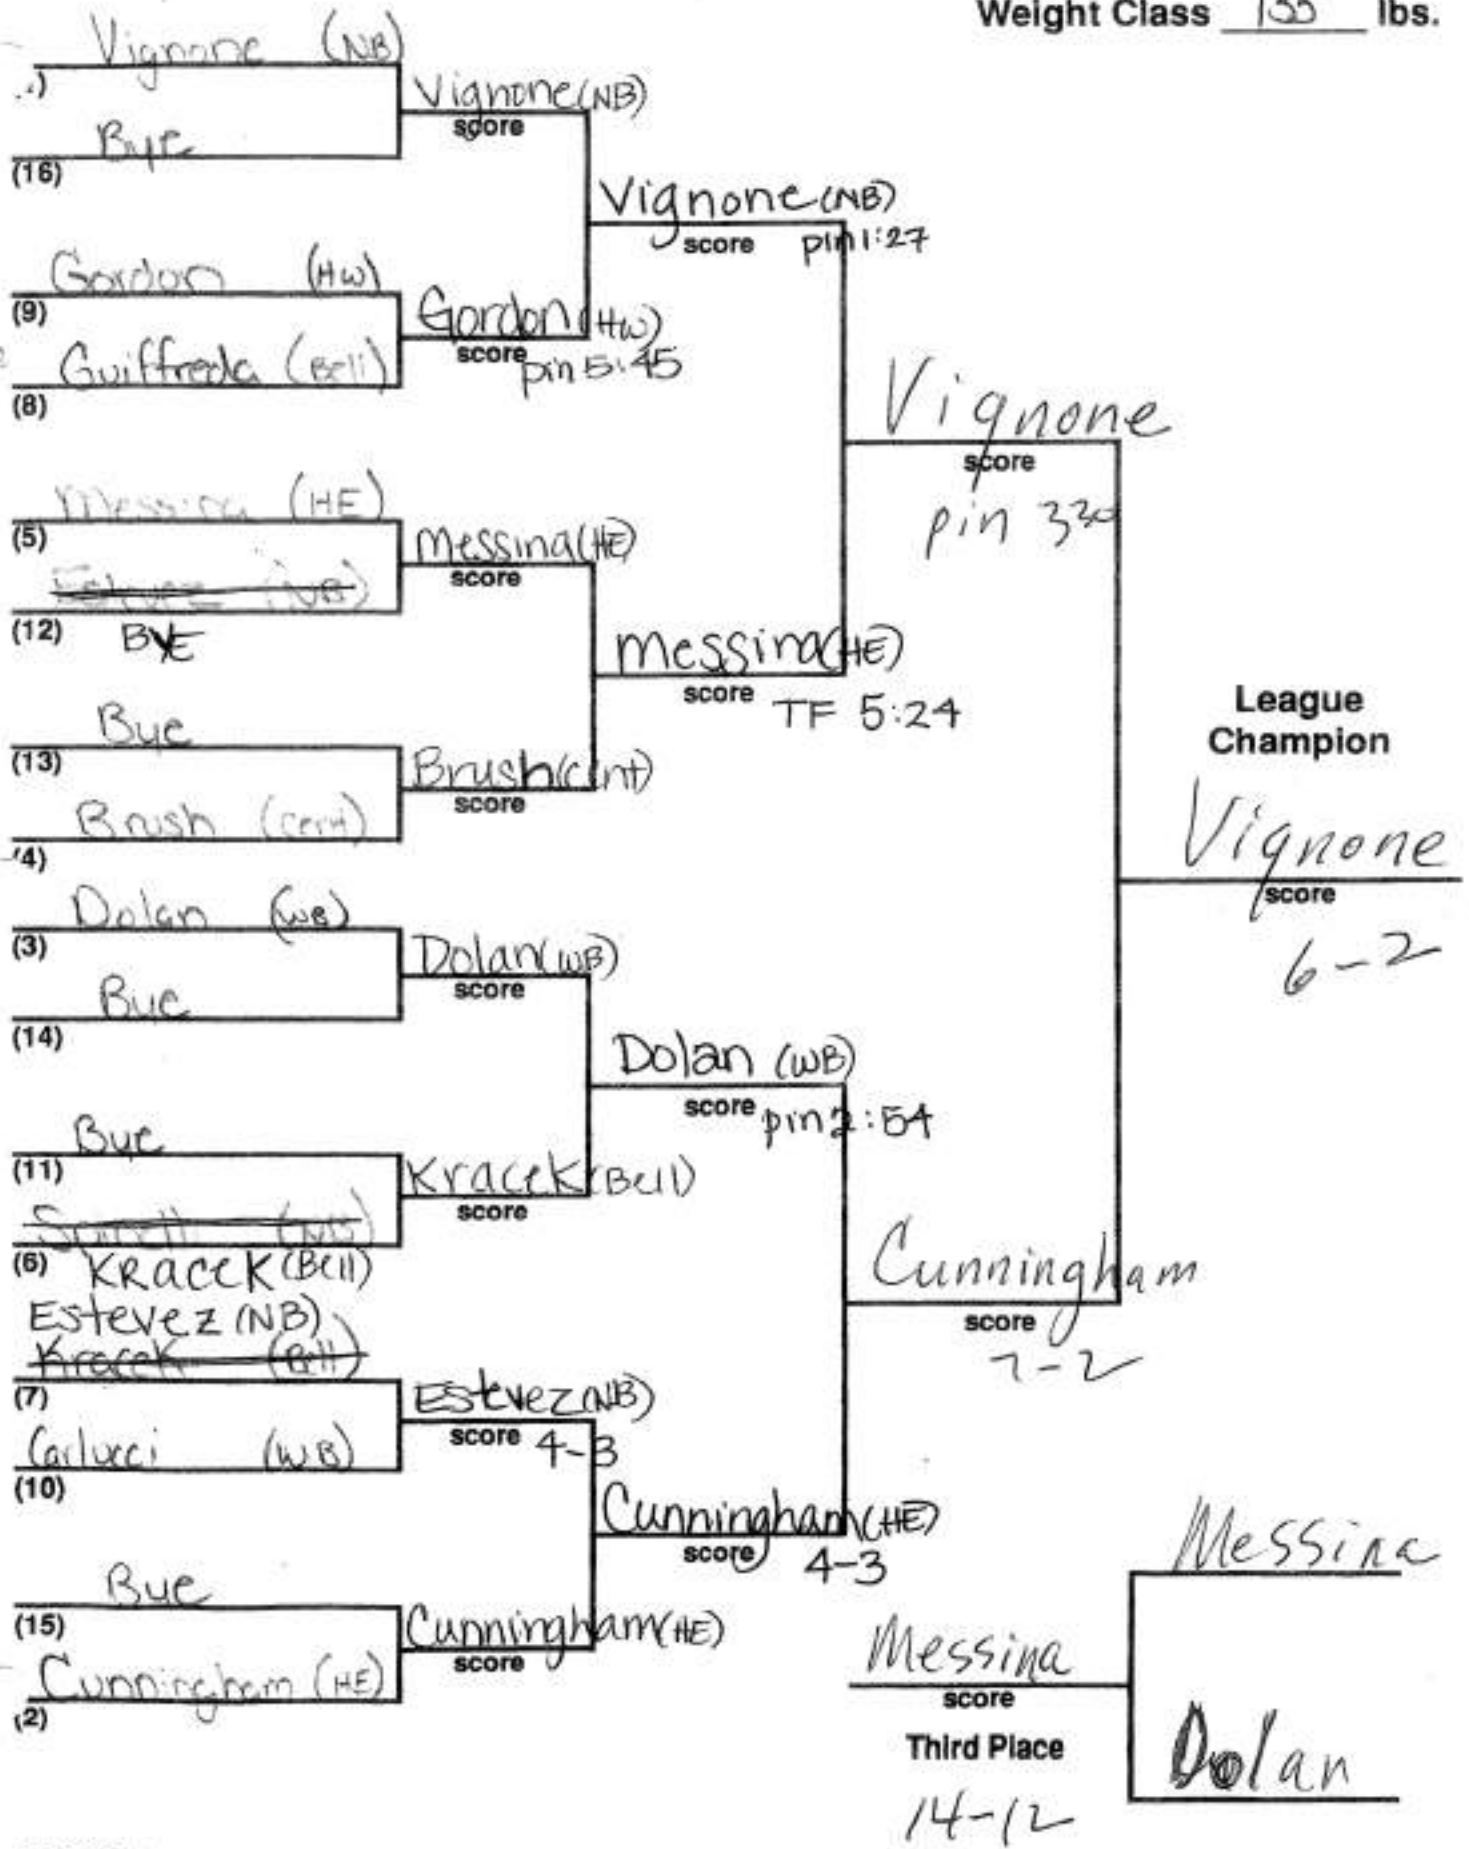

Weight Class 135 lbs.