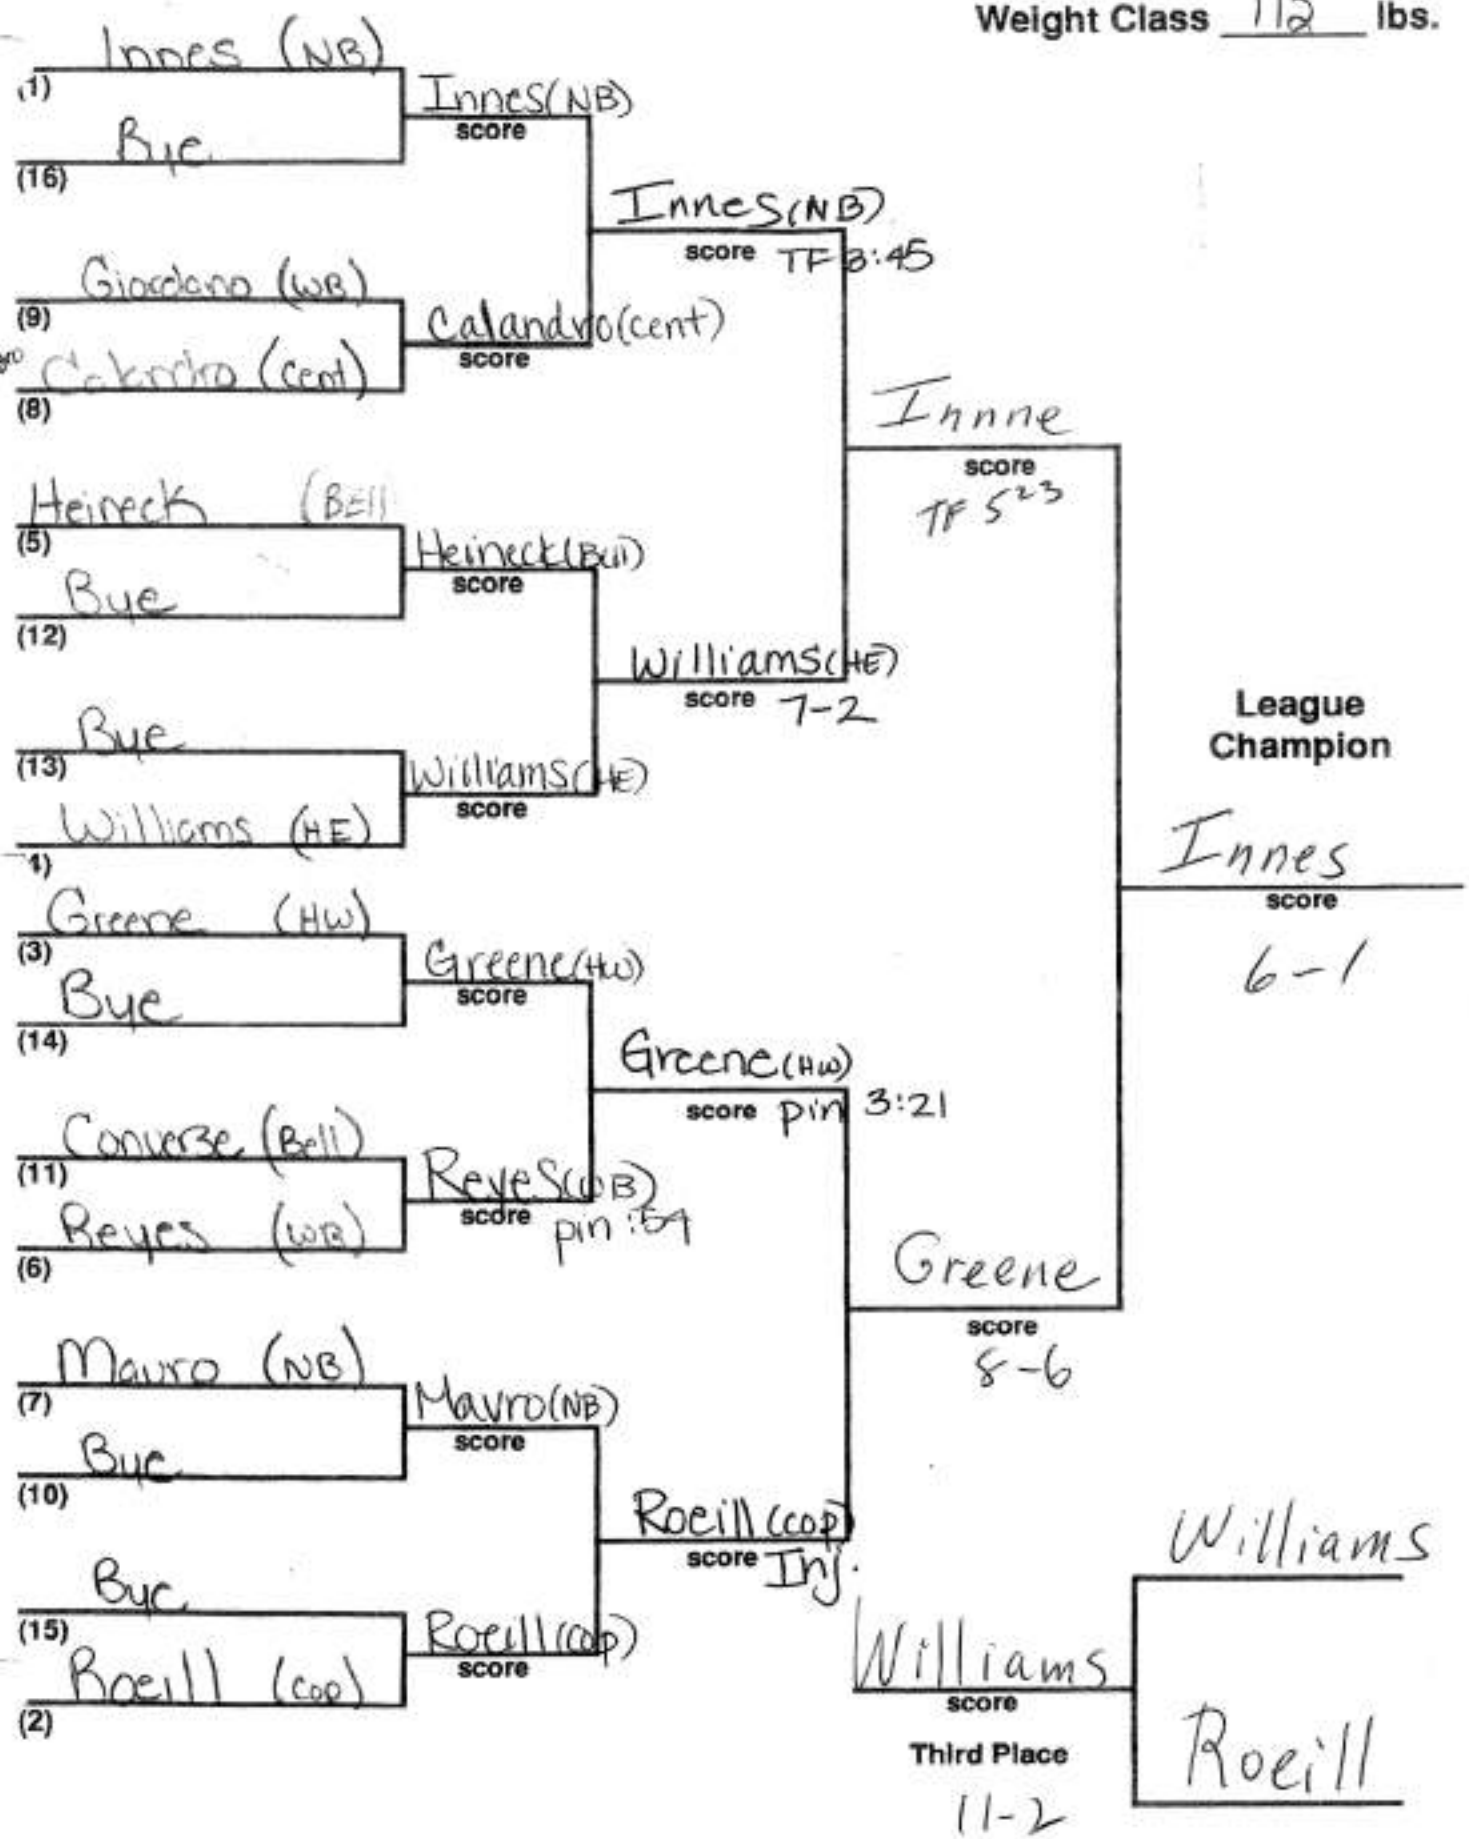

# IV HEAD TABLE

H.H.H EAST

Weight Class 96 lbs.

Weight Class 103 lbs.

Weight Class 112 lbs.

Weight Class 119 lbs.

Weight Class 125 lbs.

Weight Class 130 lbs.

Weight Class 275 lbs.