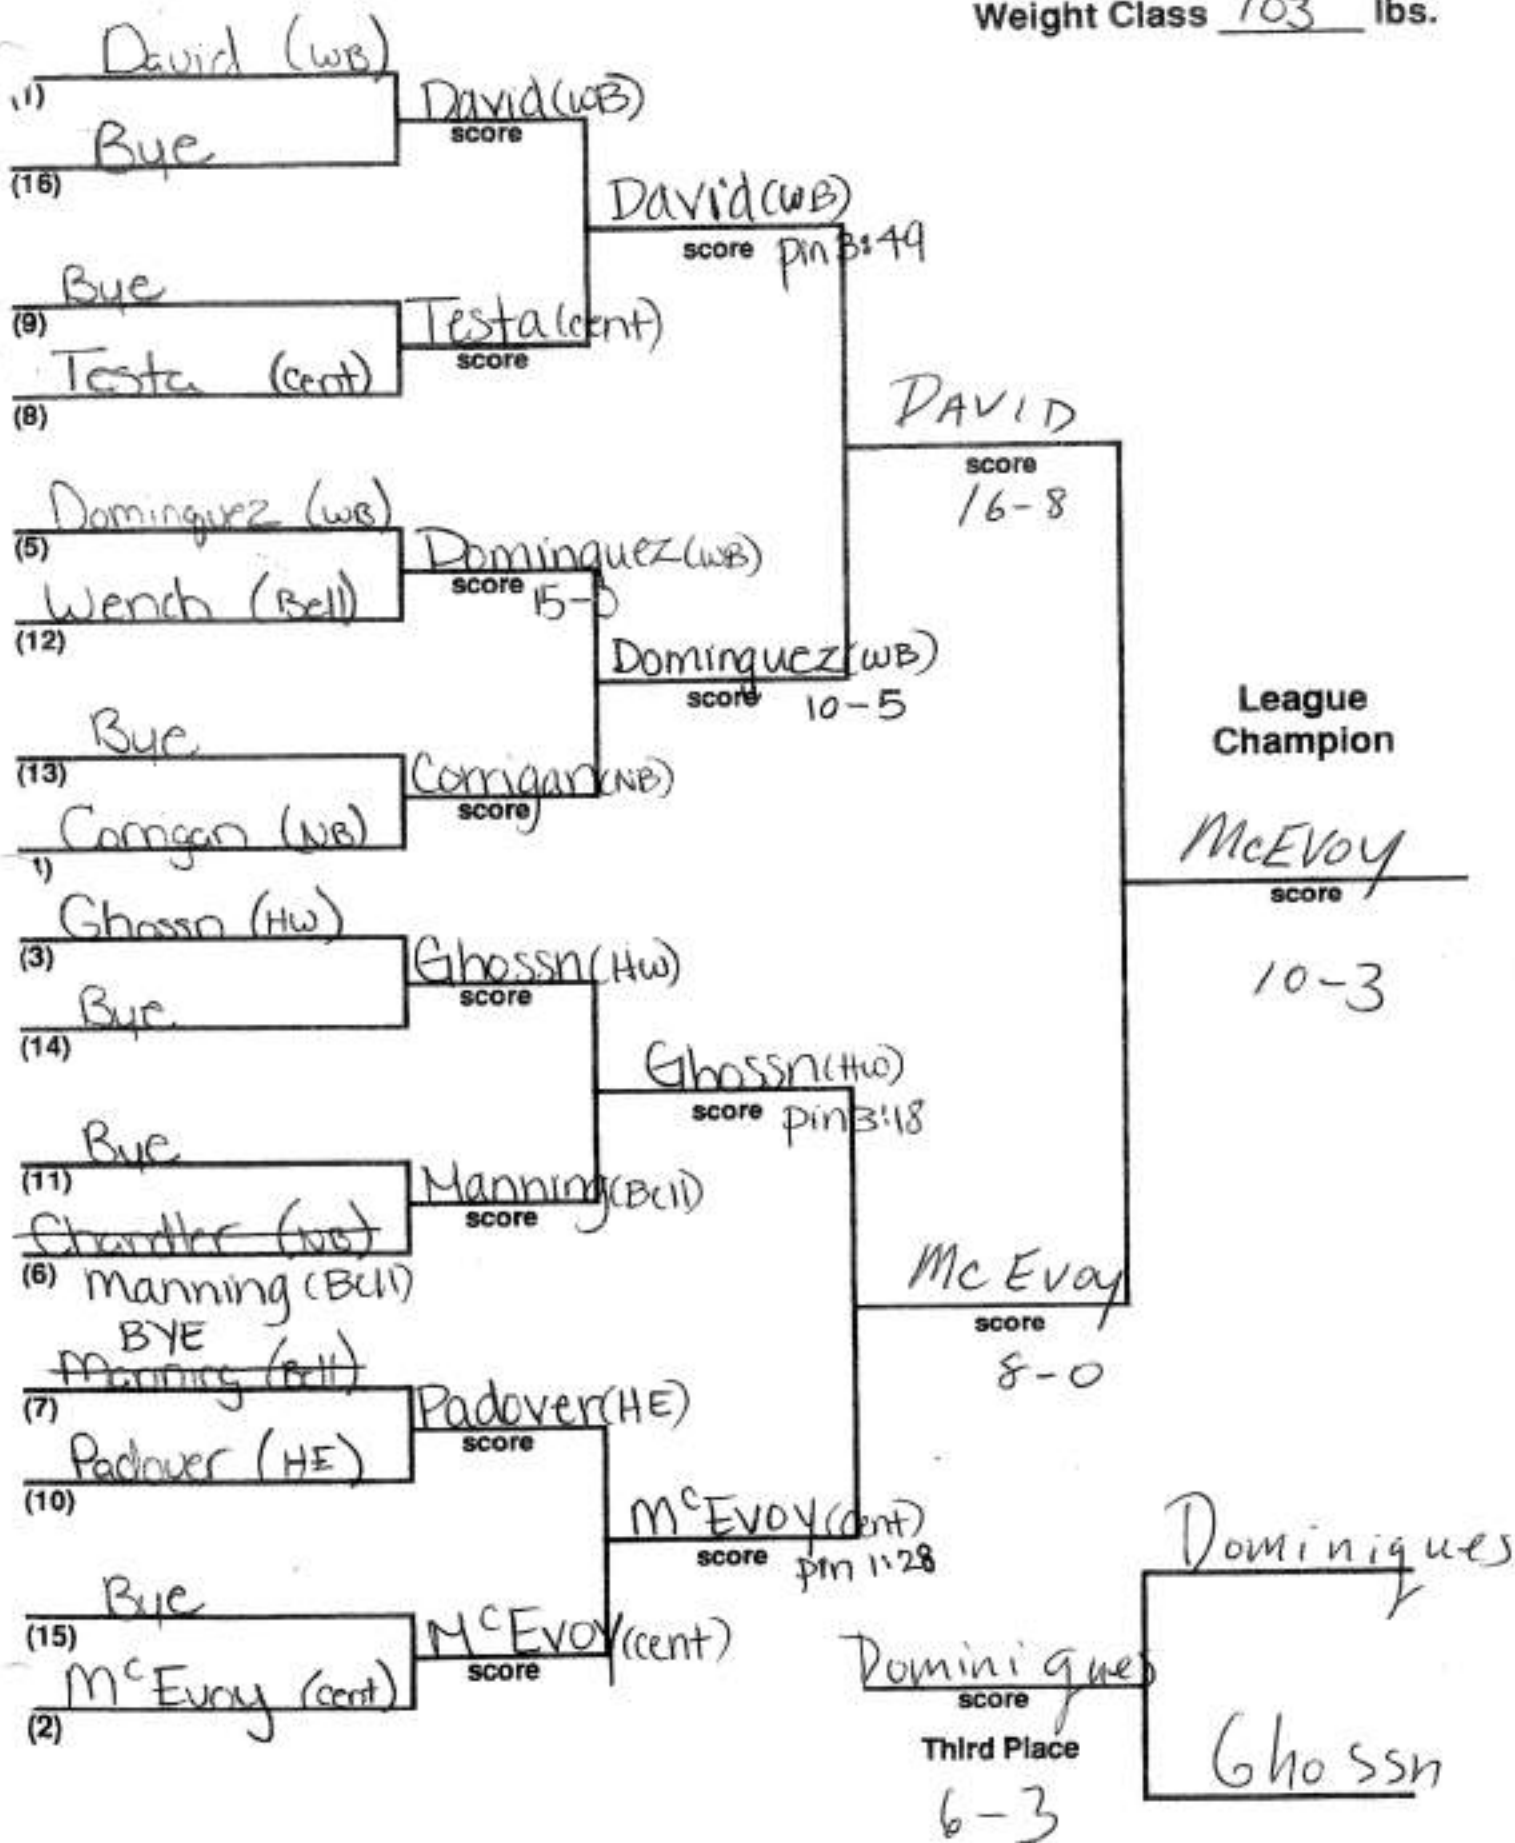

# IV HEAD TABLE

H.H.H EAST

Weight Class 96 lbs.

Weight Class 103 lbs.

Weight Class 112 lbs.

Weight Class 119 lbs.

Weight Class 125 lbs.

Weight Class 130 lbs.

Weight Class 275 lbs.