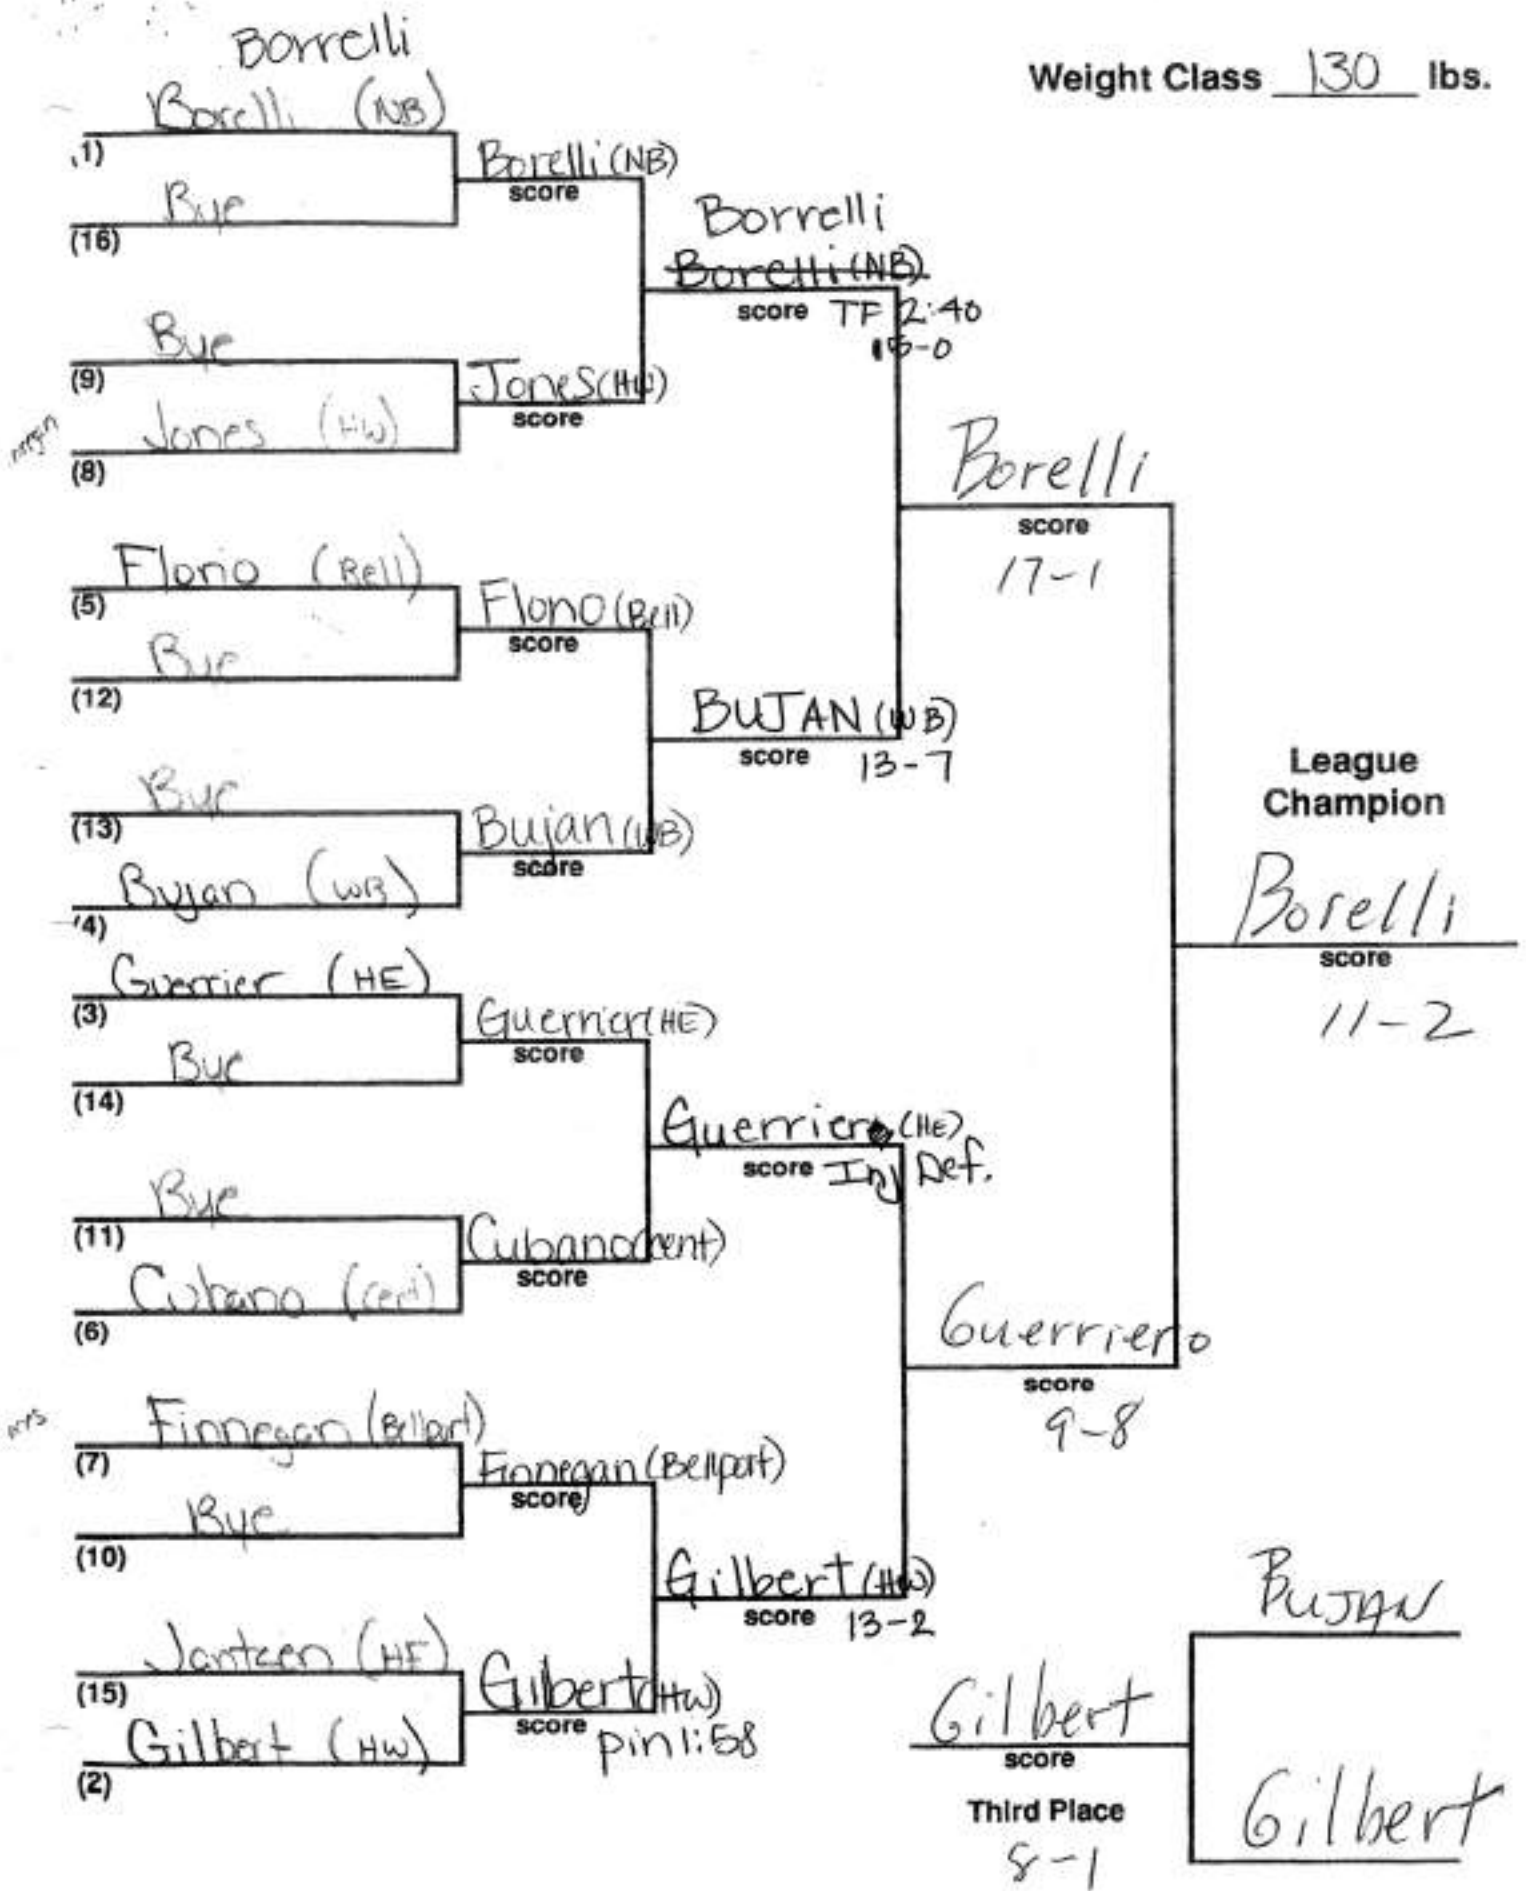

# IV HEAD TABLE

H.H.H EAST

Weight Class 96 lbs.

Weight Class 103 lbs.

Weight Class 112 lbs.

Weight Class 119 lbs.

Weight Class 125 lbs.

Weight Class 130 lbs.

Weight Class 275 lbs.