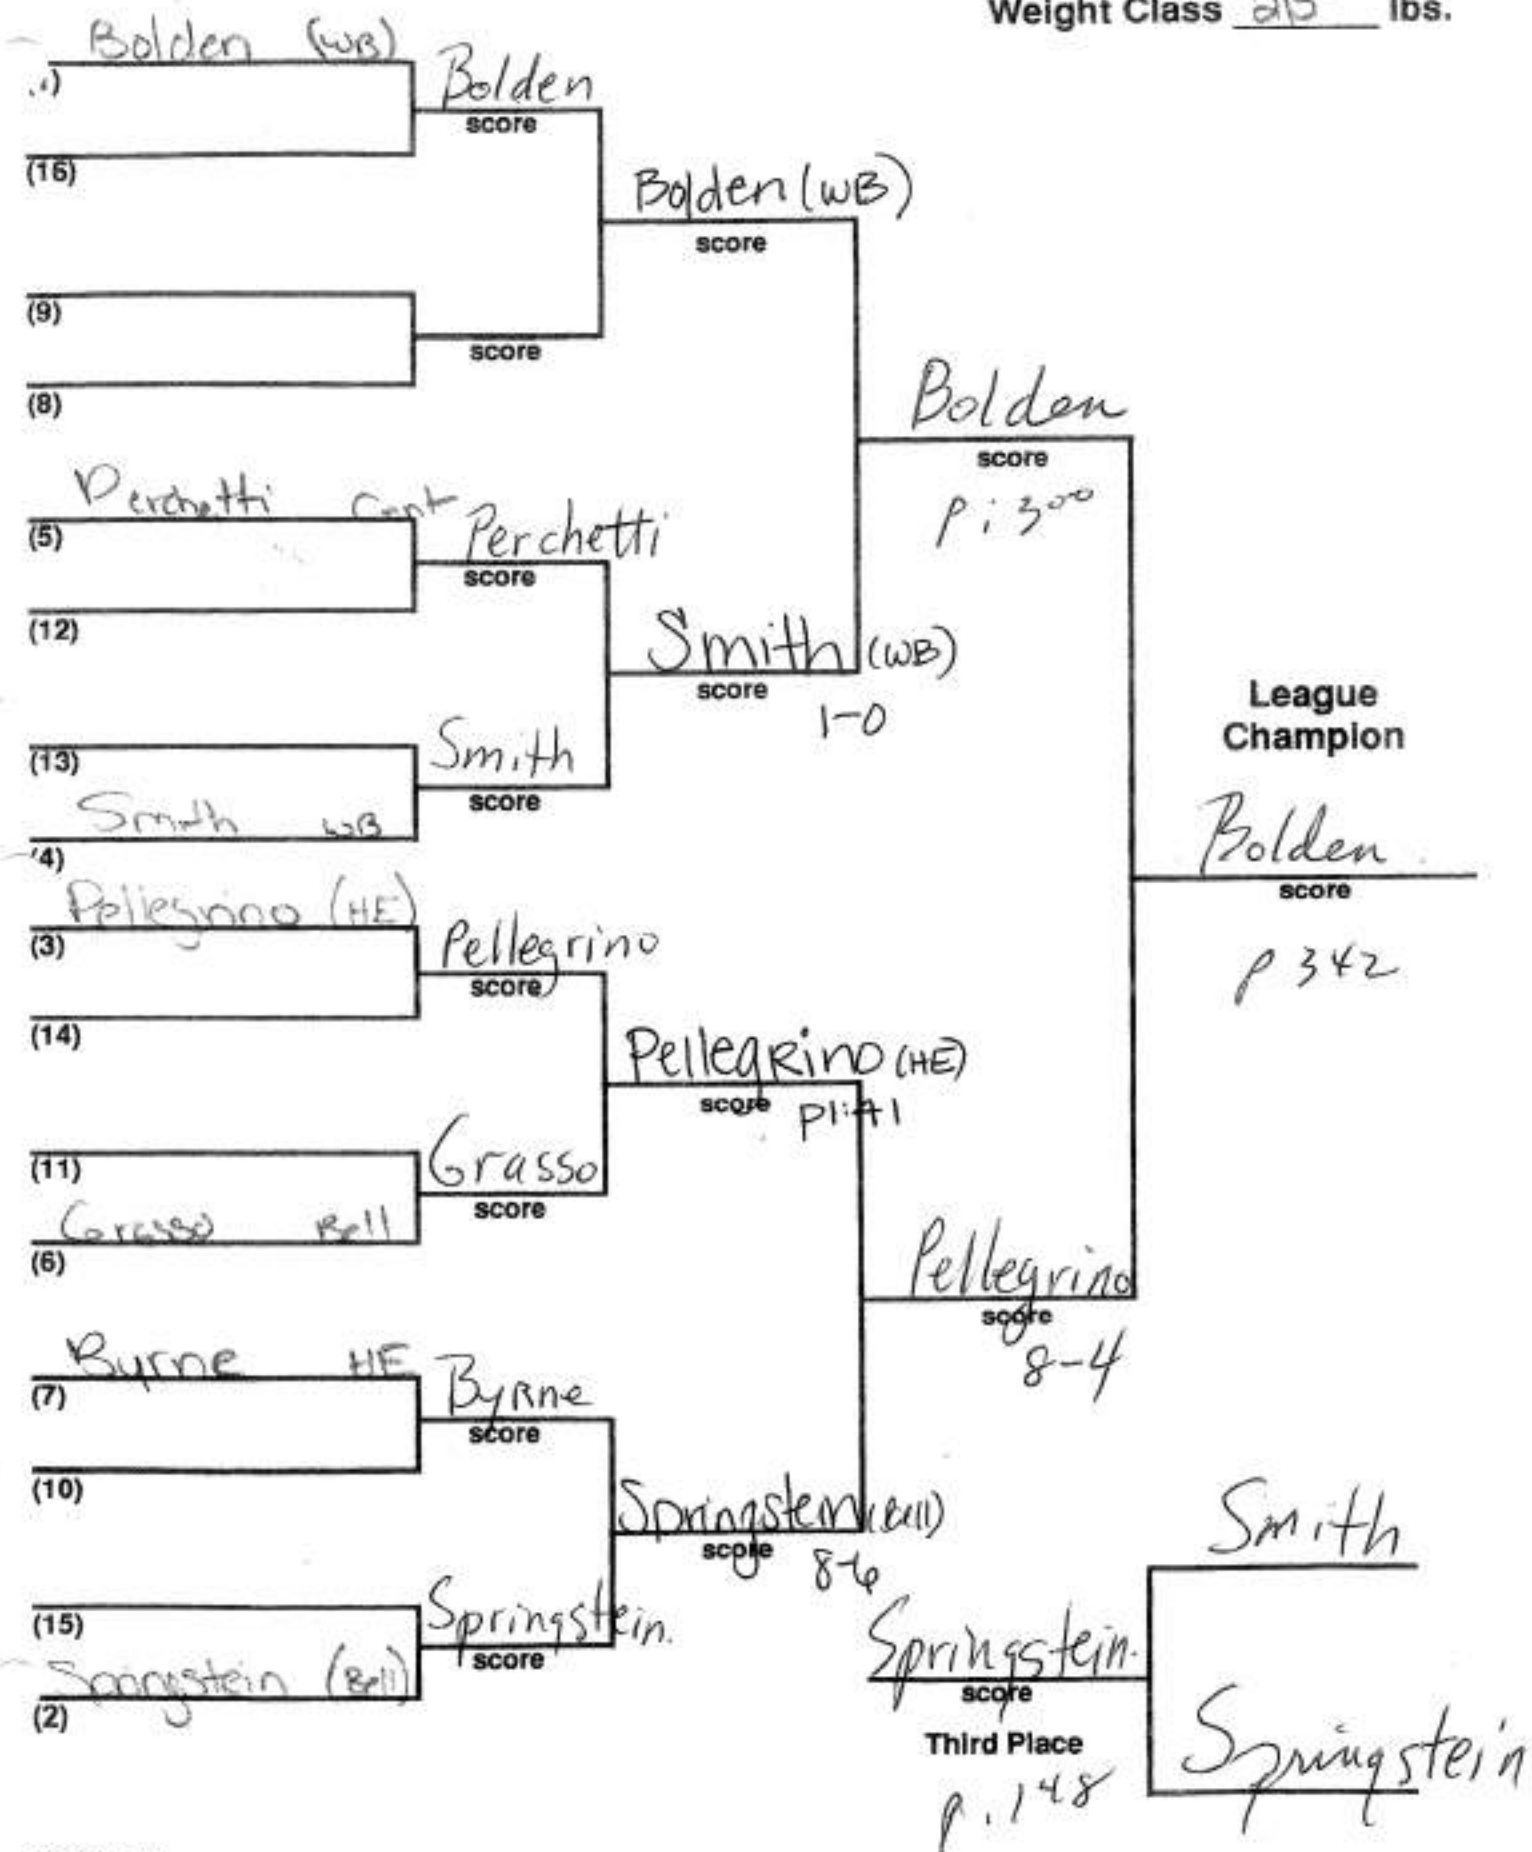

# IV HEAD TABLE

H.H.H EAST

Weight Class 96 lbs.

Weight Class 103 lbs.

Weight Class 112 lbs.

Weight Class 119 lbs.

Weight Class 125 lbs.

Weight Class 130 lbs.

Weight Class 135 lbs.

Weight Class 140 lbs.

Weight Class 145 lbs.

Weight Class 152 lbs.

Weight Class 160 lbs.

X-96 warm up

Weight Class 189 lbs.

Weight Class 215 lbs.