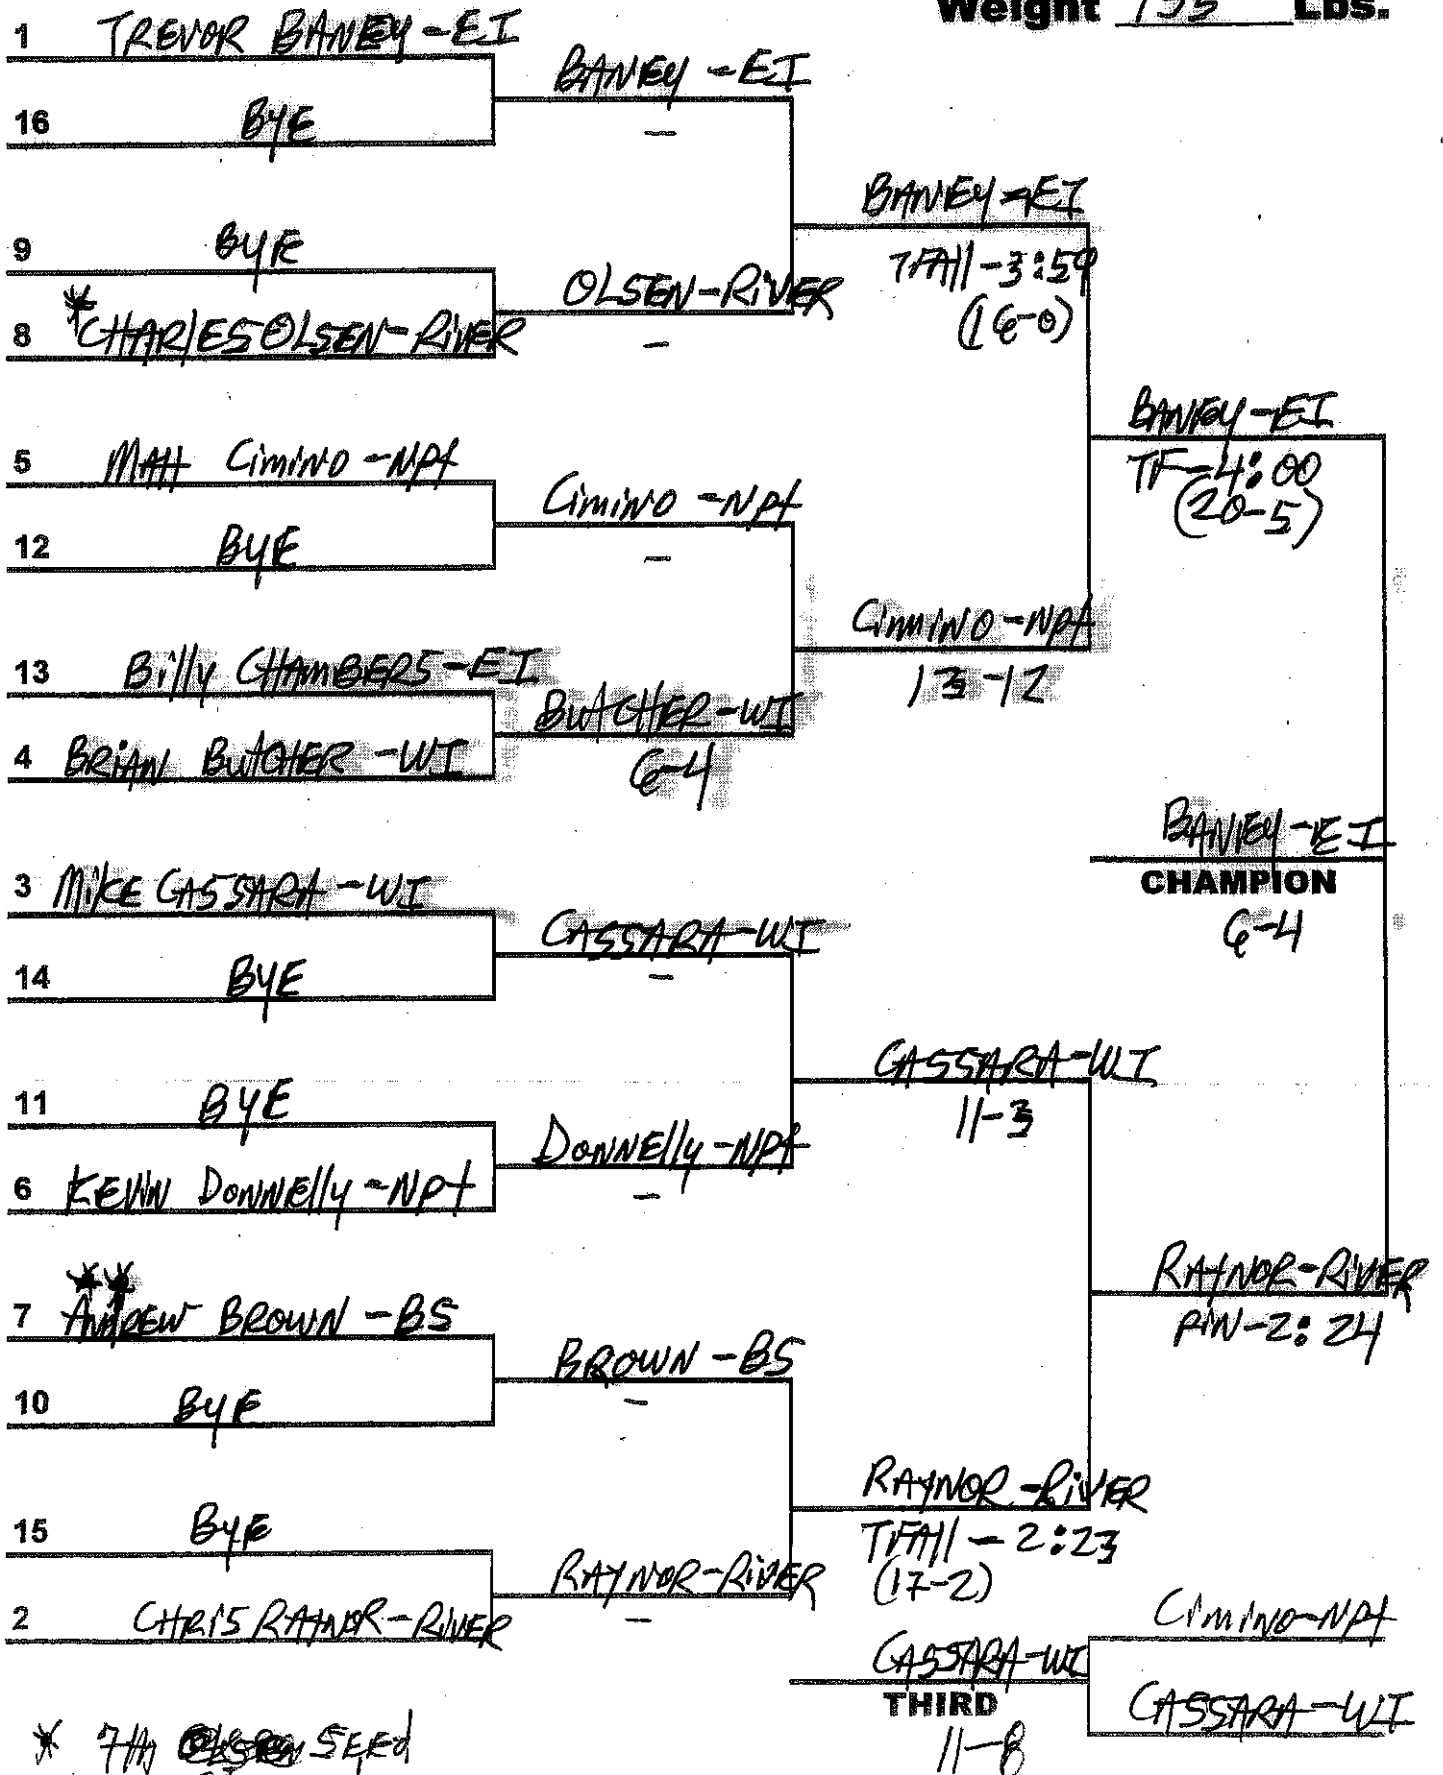

SECTION XI

2004 League Wrestling Championships

Weight 135 Lbs.

* 7TH SEED
** 8TH SEED