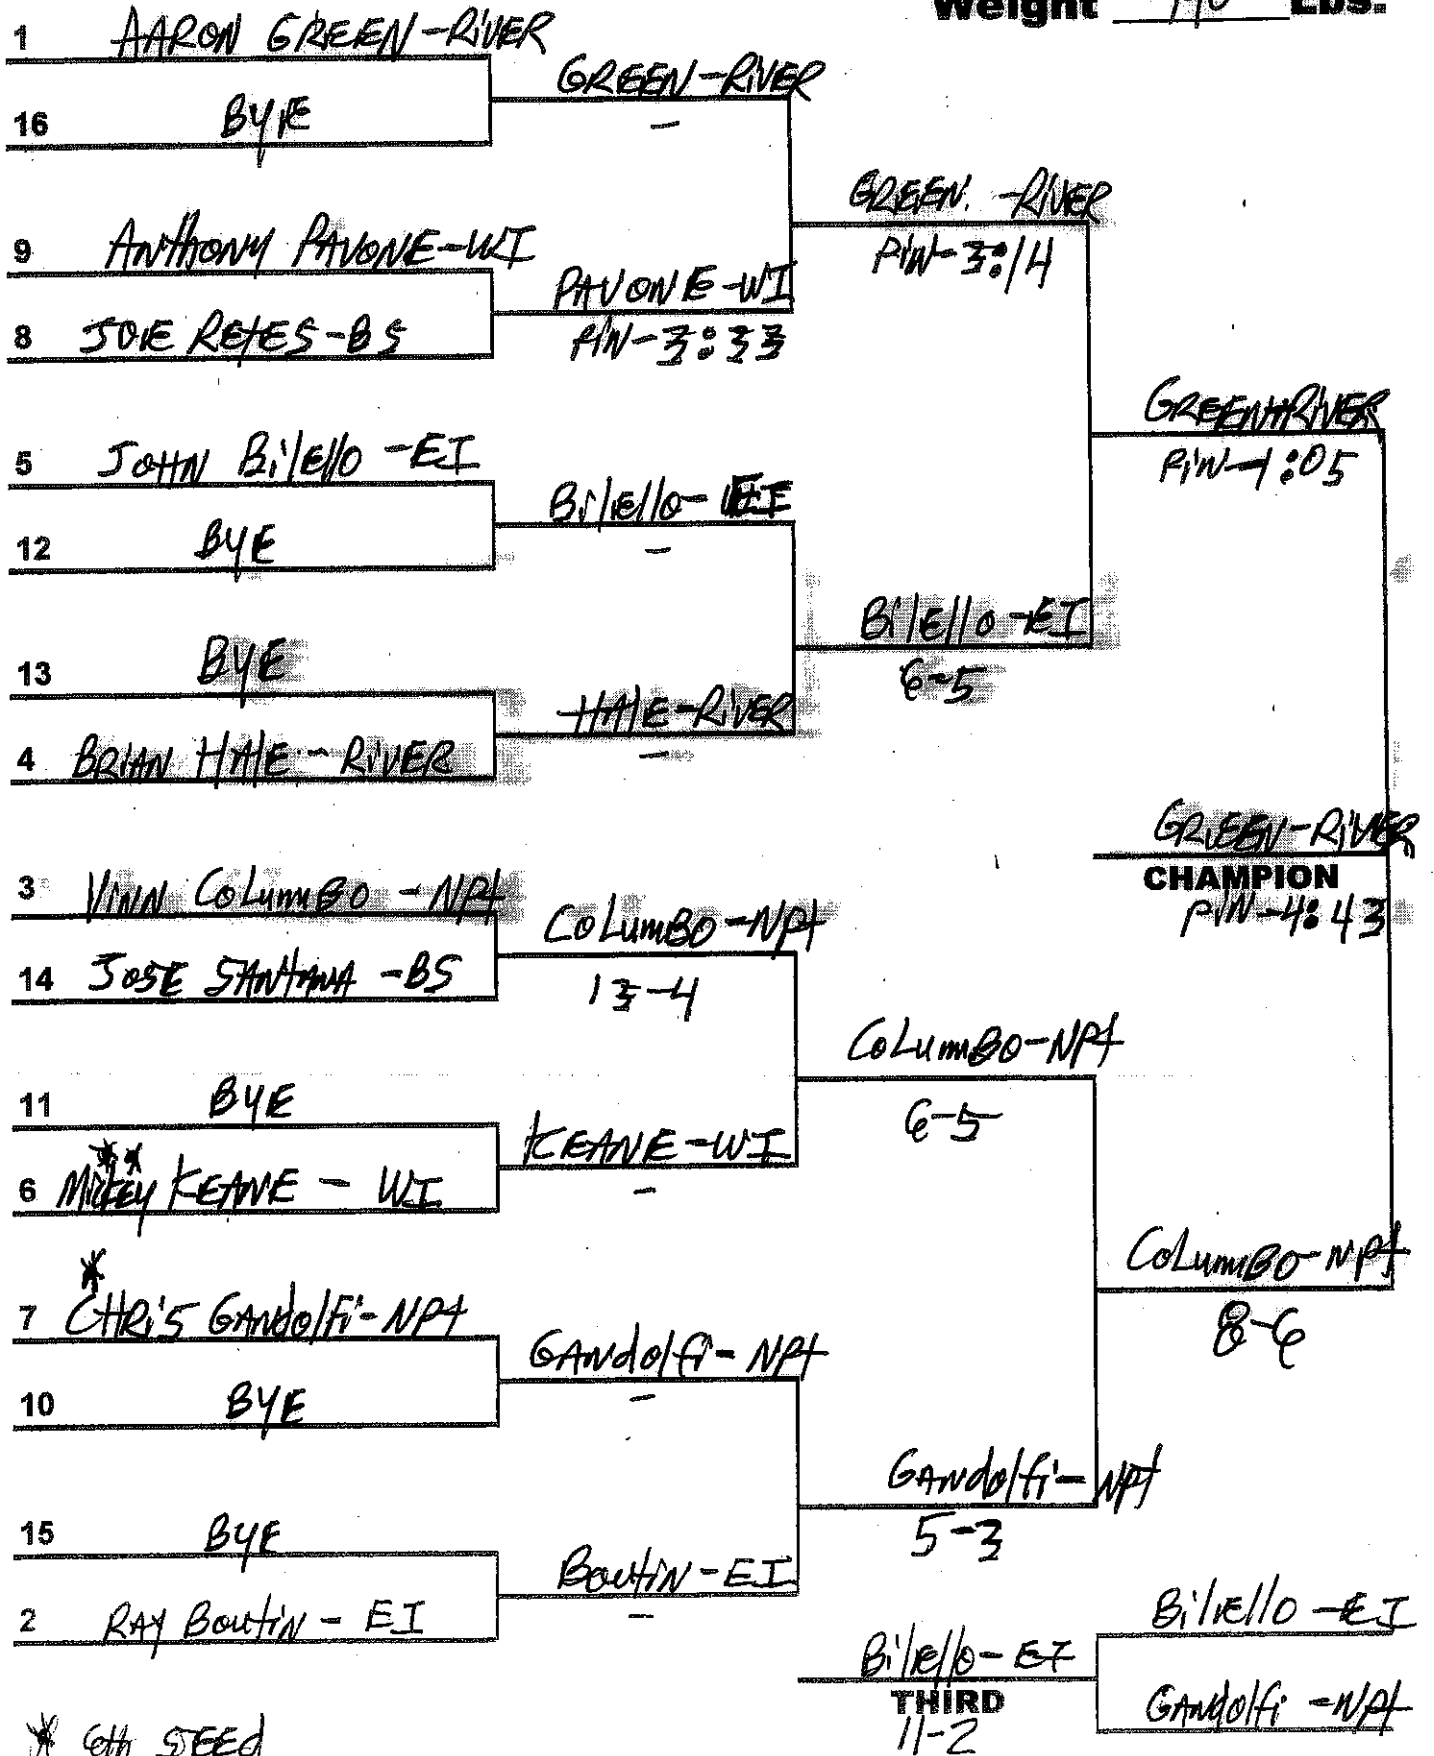

SECTION XI

2004 League Wrestling Championships

Weight 140 Lbs.

* 6th SEED
** 7th SEED