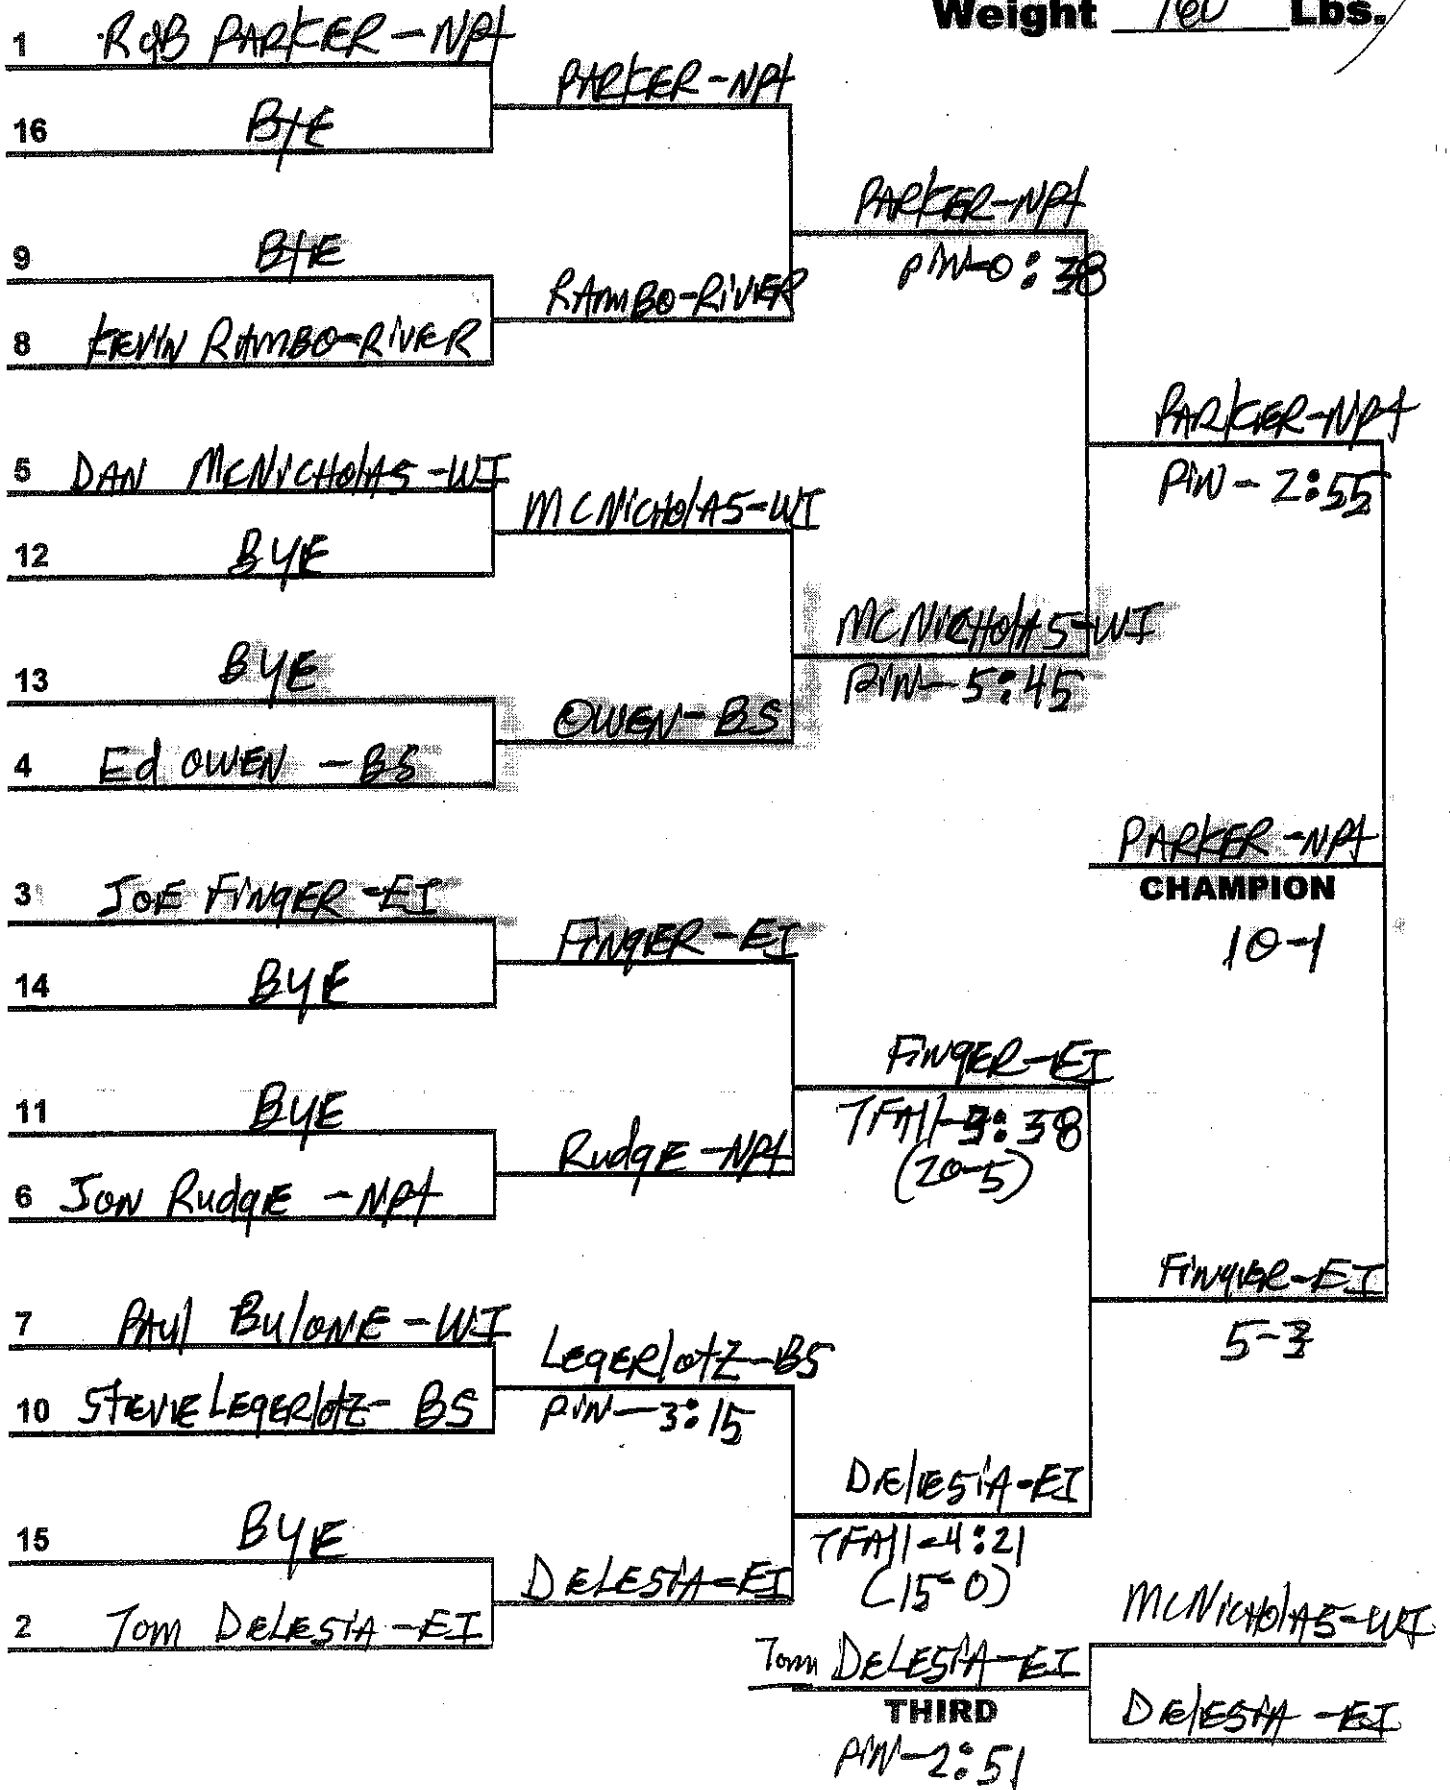

SECTION XI

2004 League Wrestling Championships

Weight 160 Lbs.