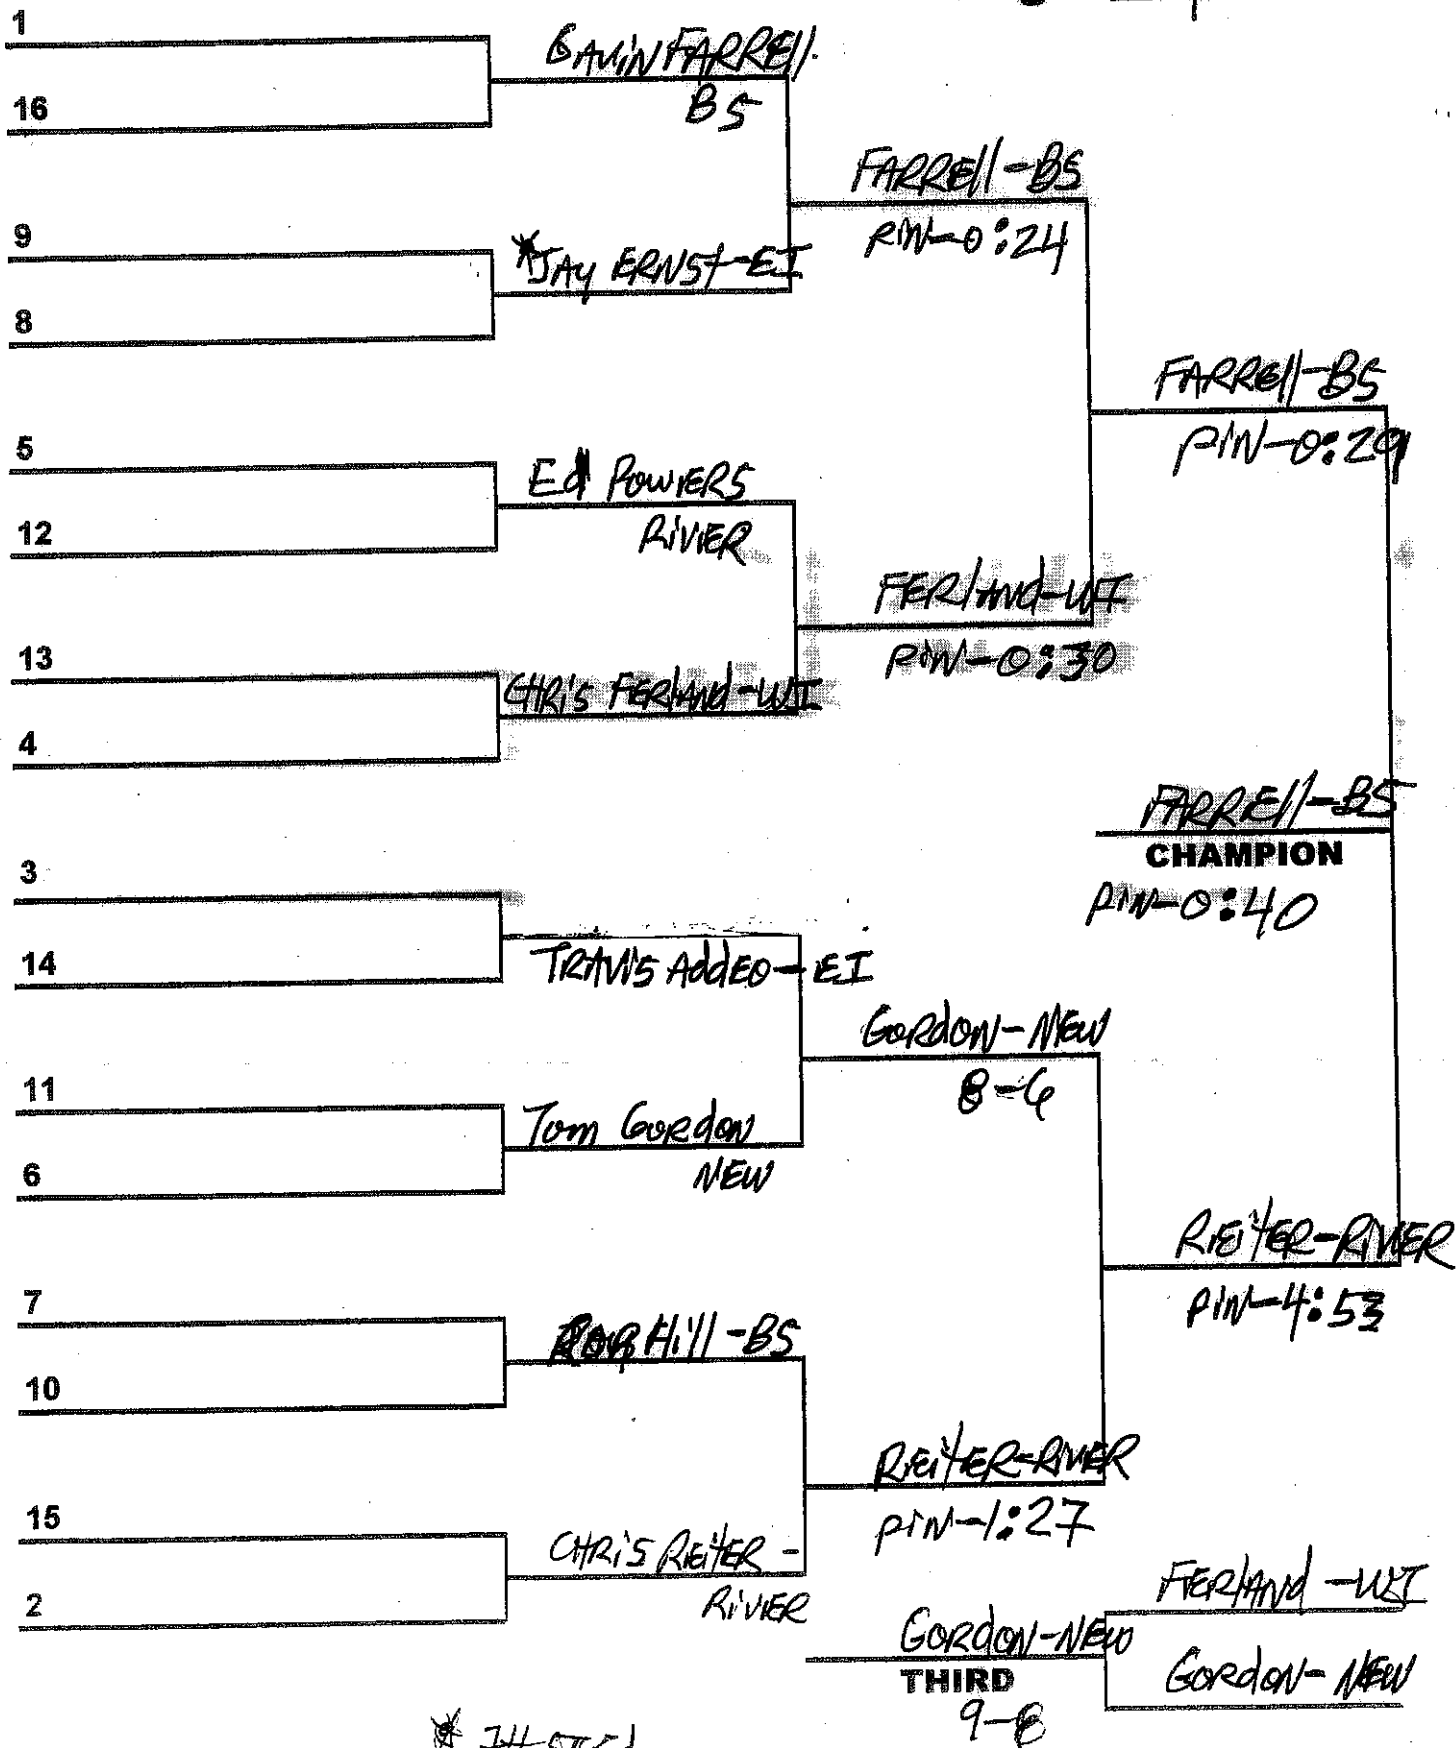

SECTION XI

2004 League Wrestling Championships

Weight 189 Lbs.

* FH SEED