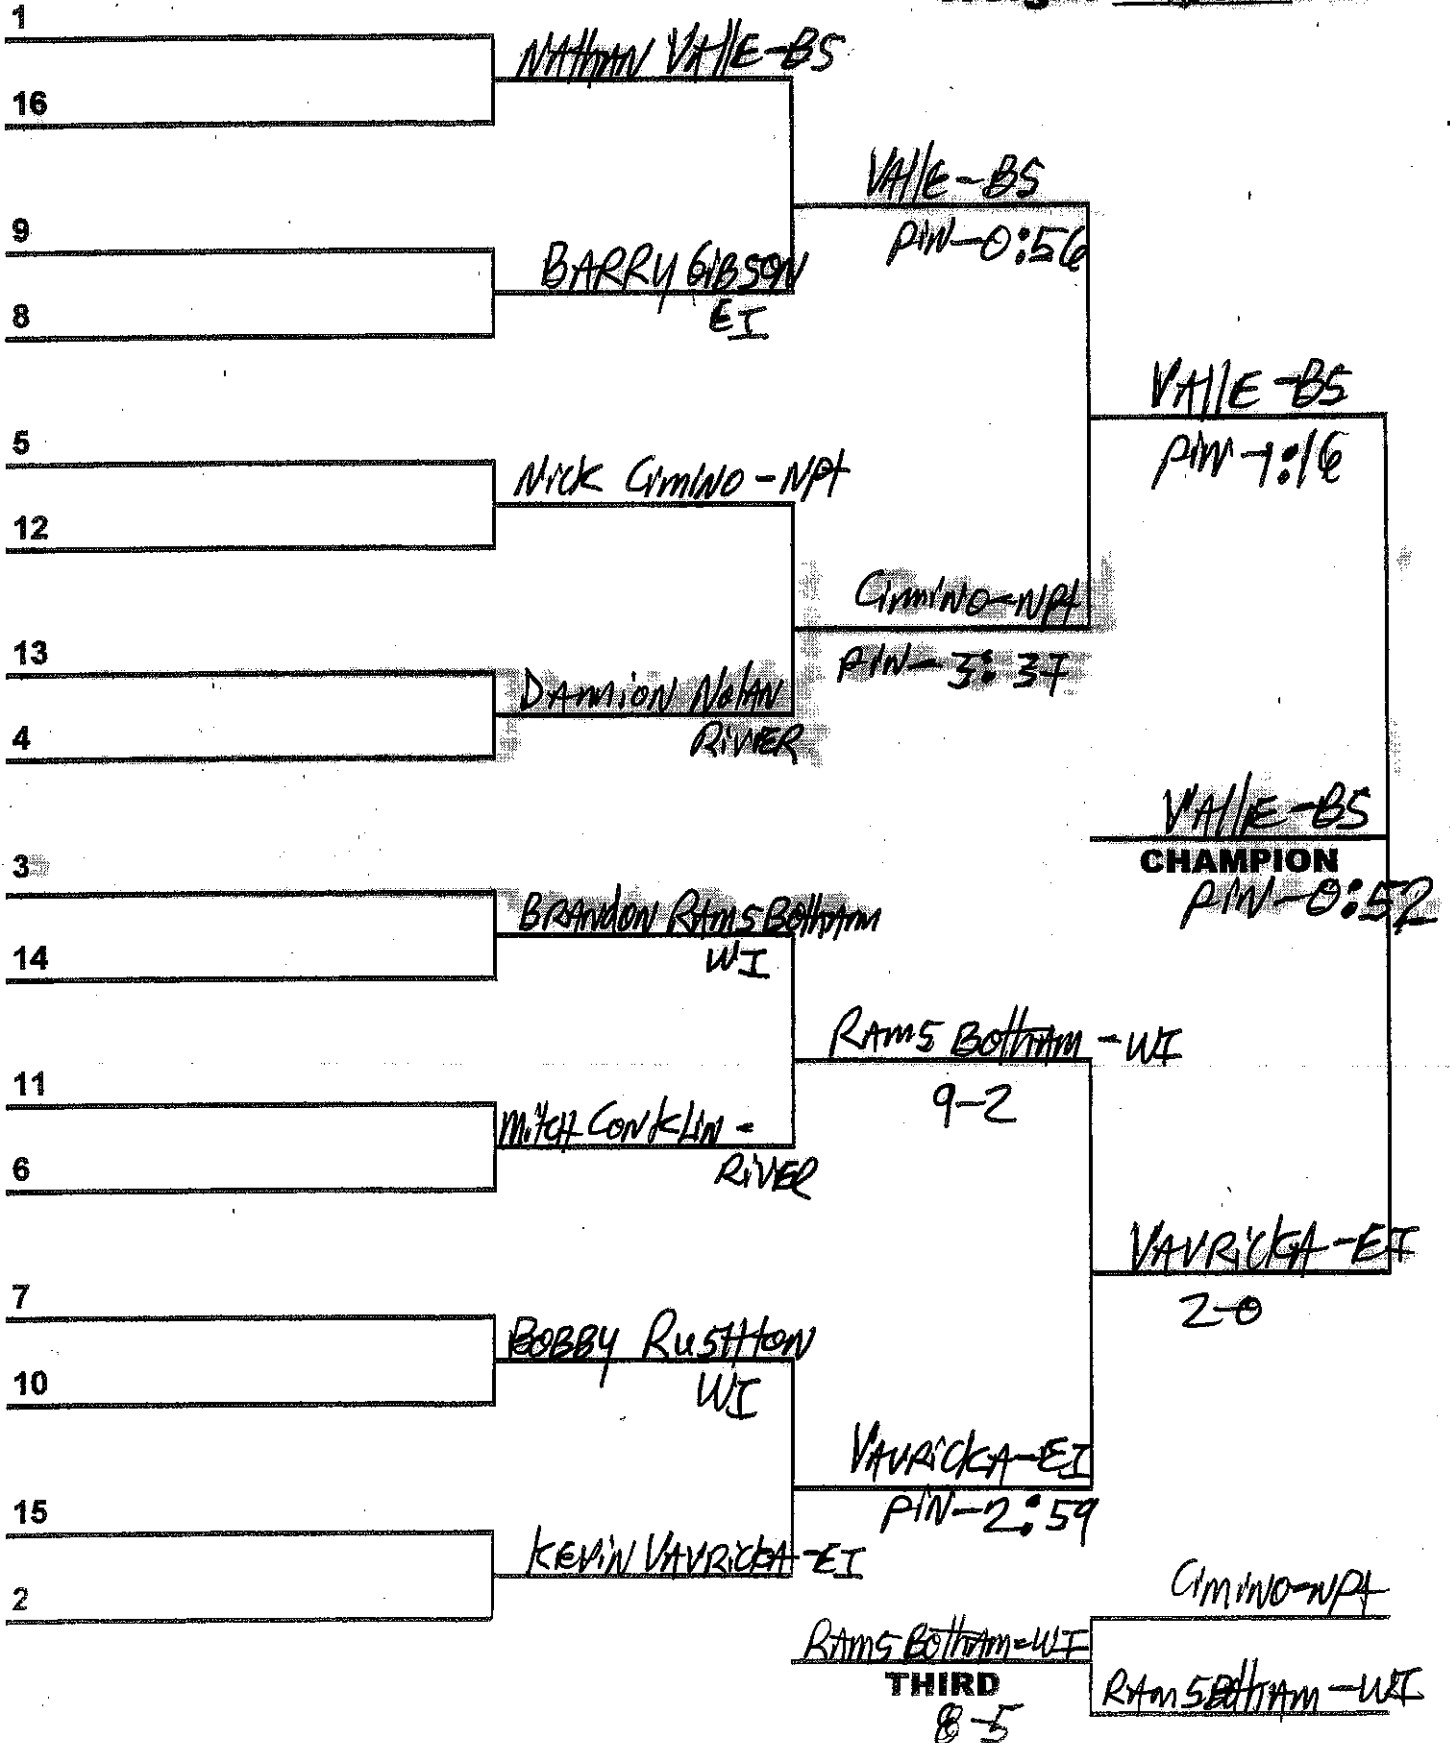

## 2004 League Wrestling Championships

Weight 145 Lbs.

SECTION XI

2004 League Wrestling Championships

Weight 152 Lbs.