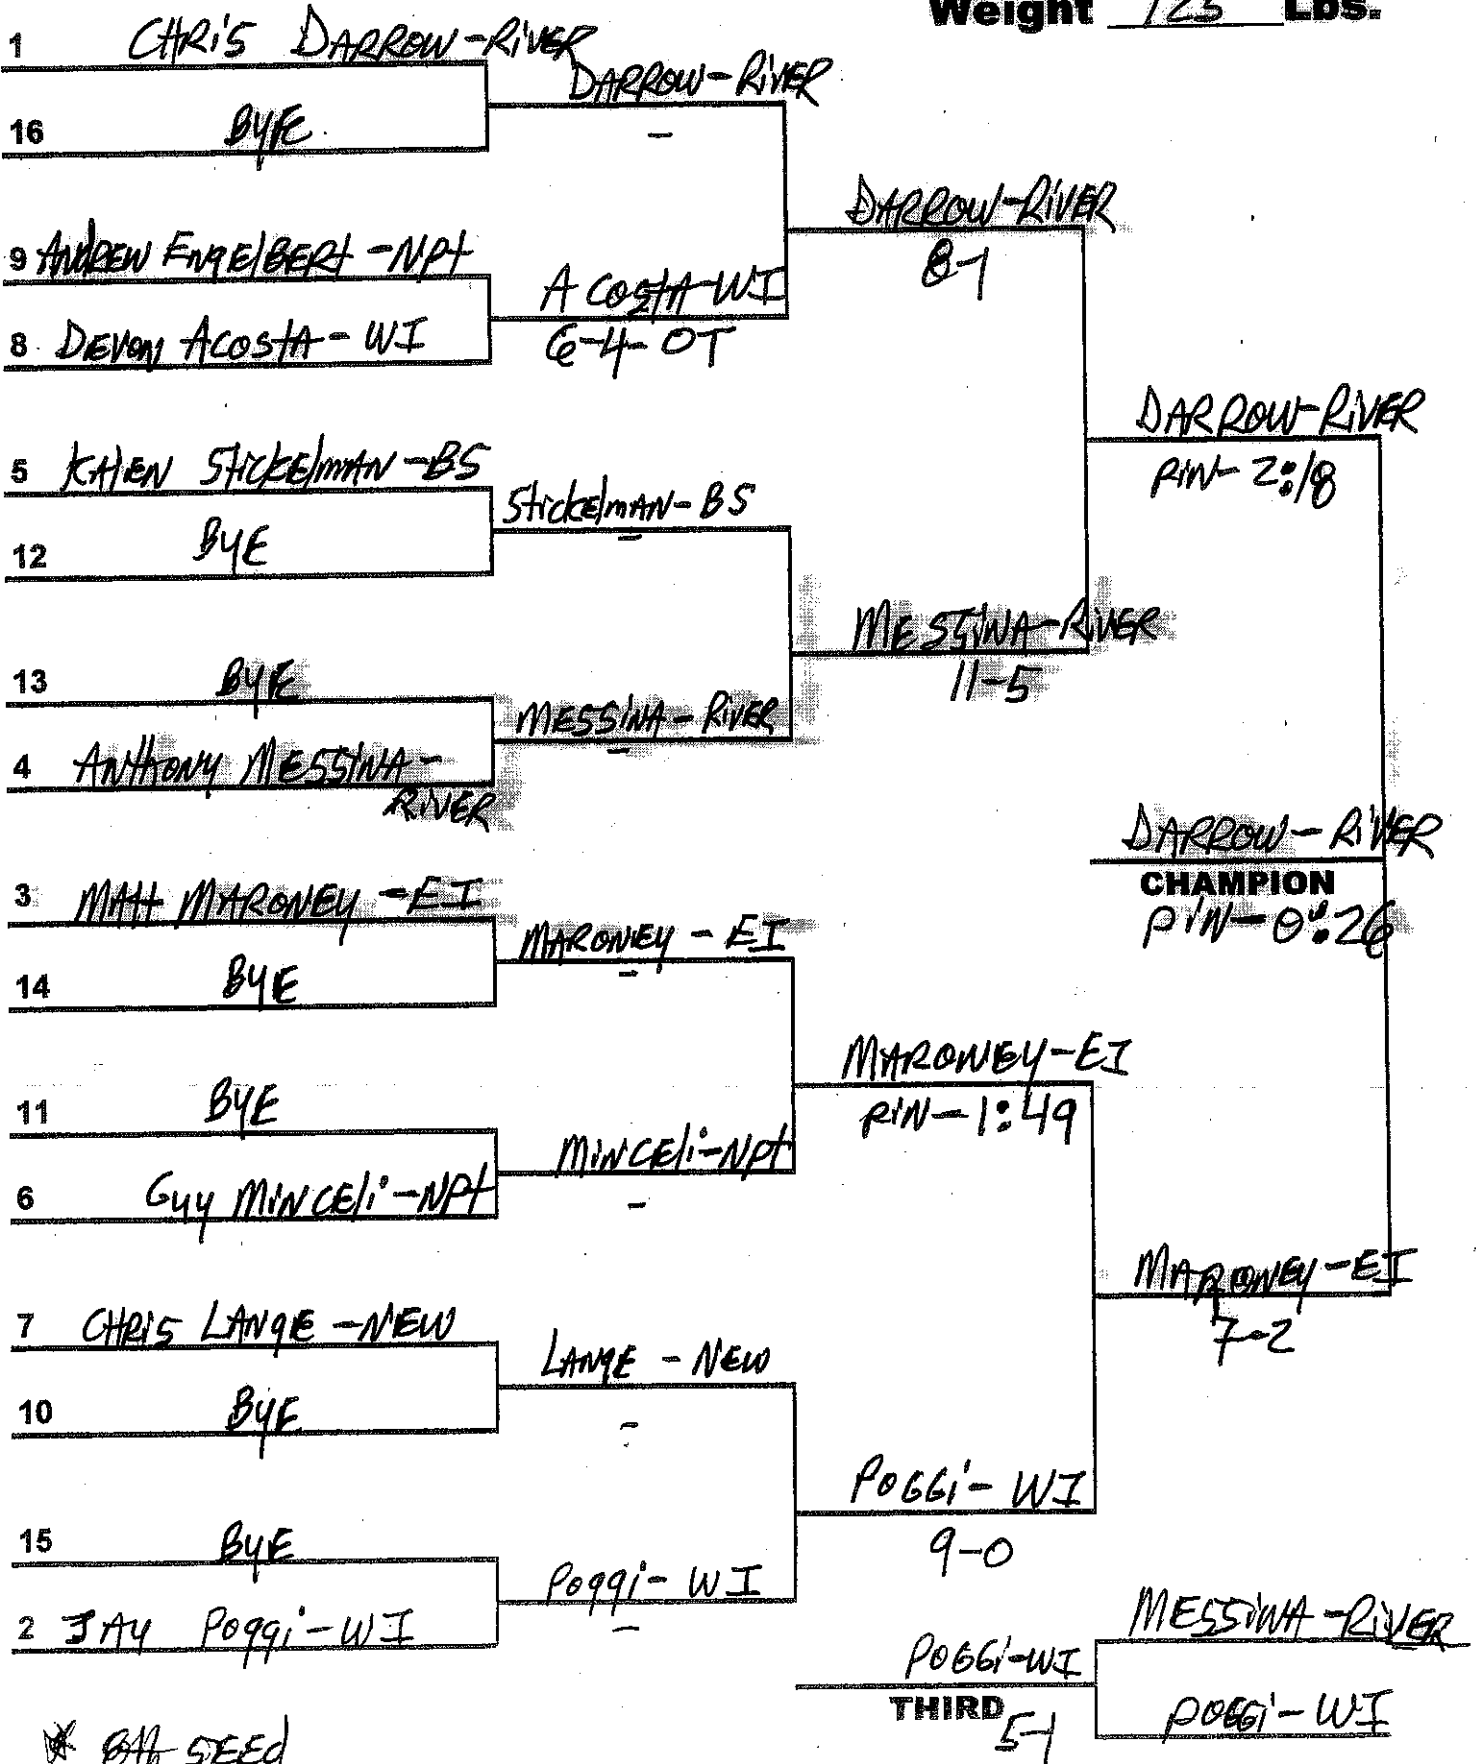

SECTION XI

2004 League Wrestling Championships

Weight 125 Lbs.