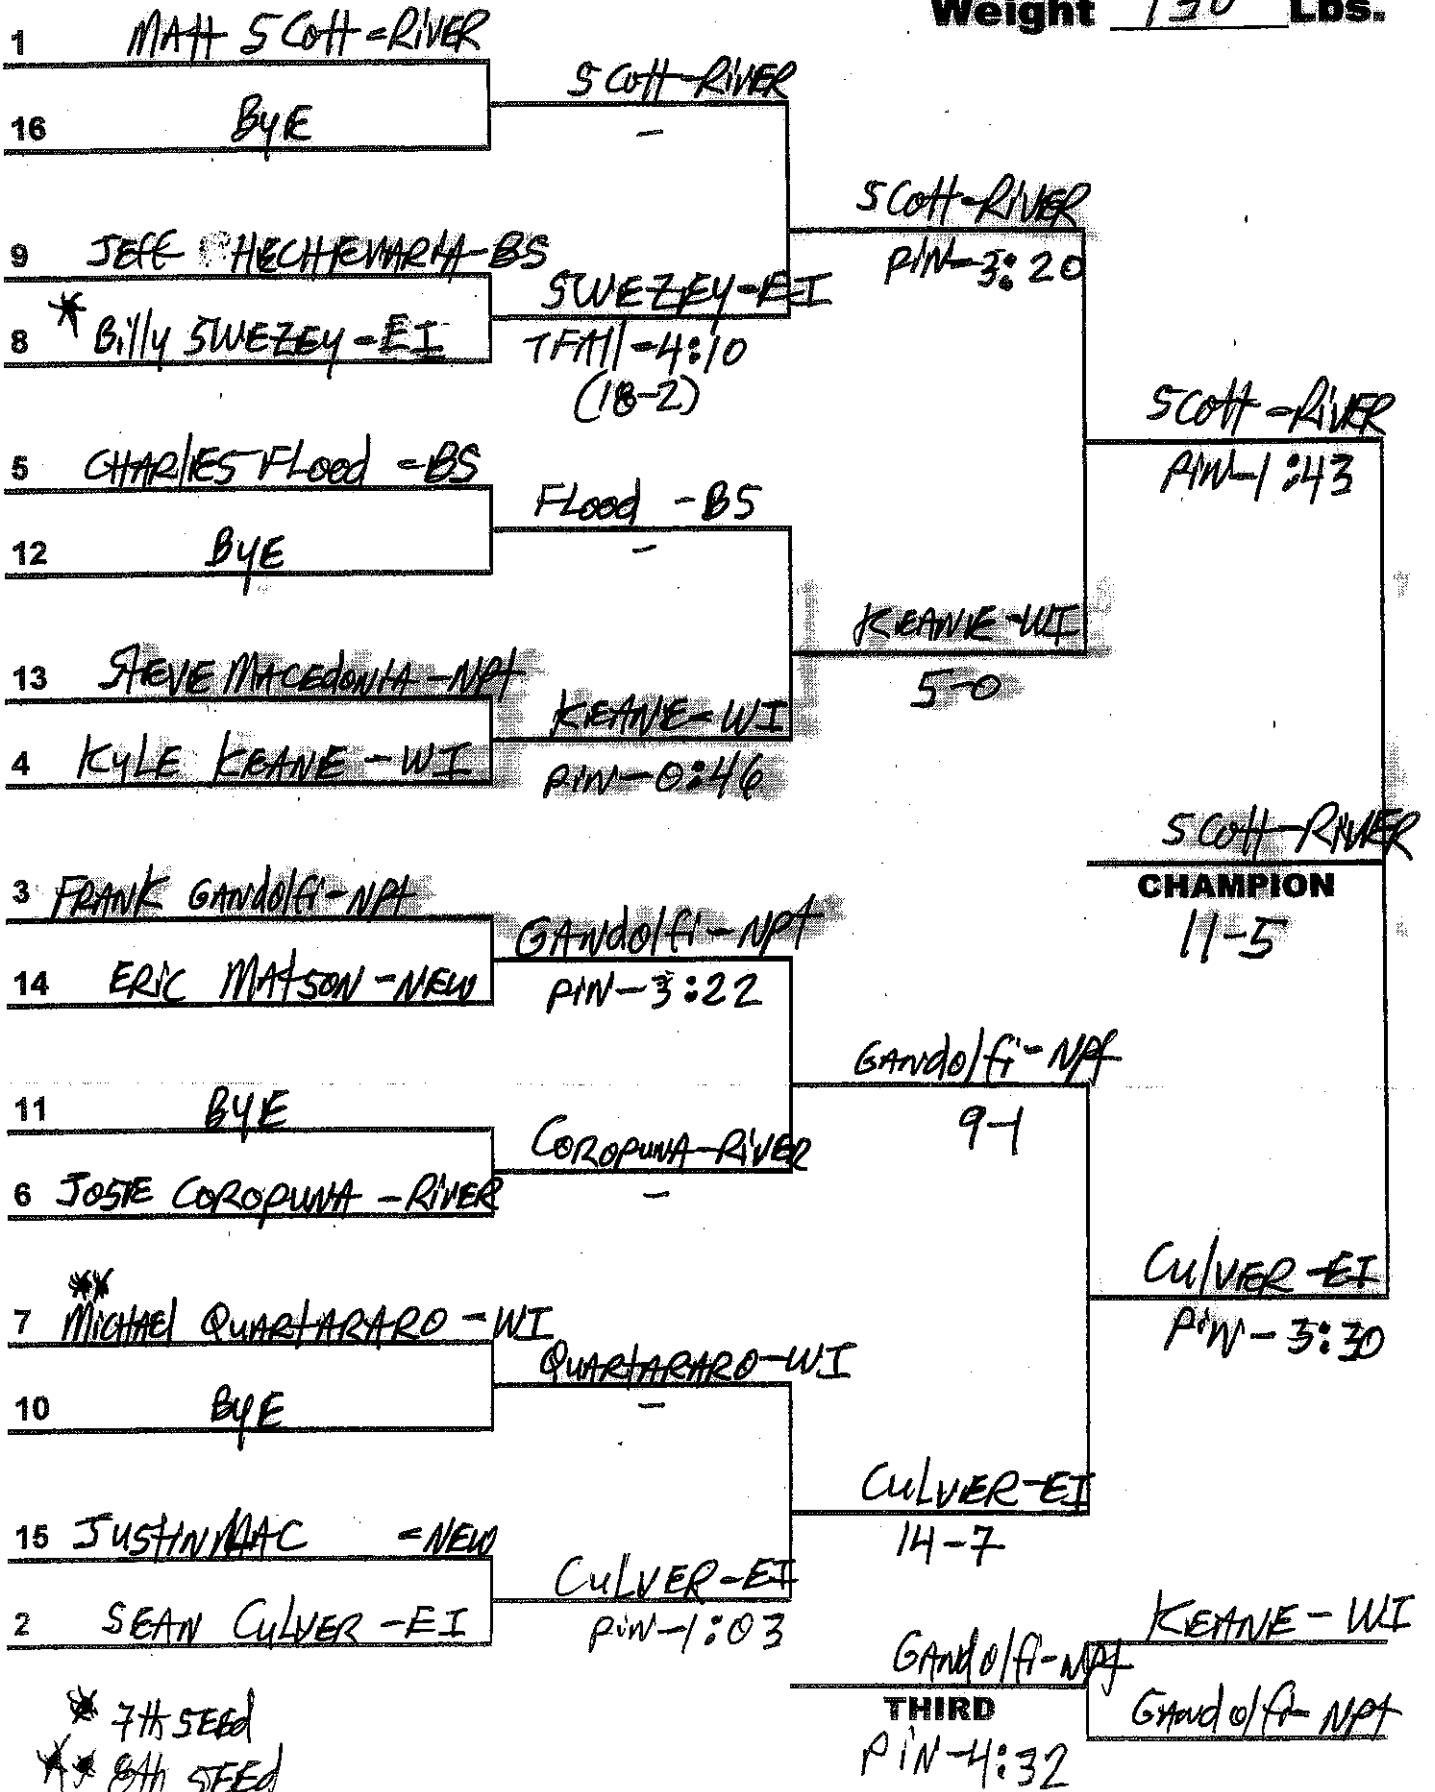

SECTION XI

2004 League Wrestling Championships

Weight 130 Lbs.

* 7th SEED
* 8th SEED