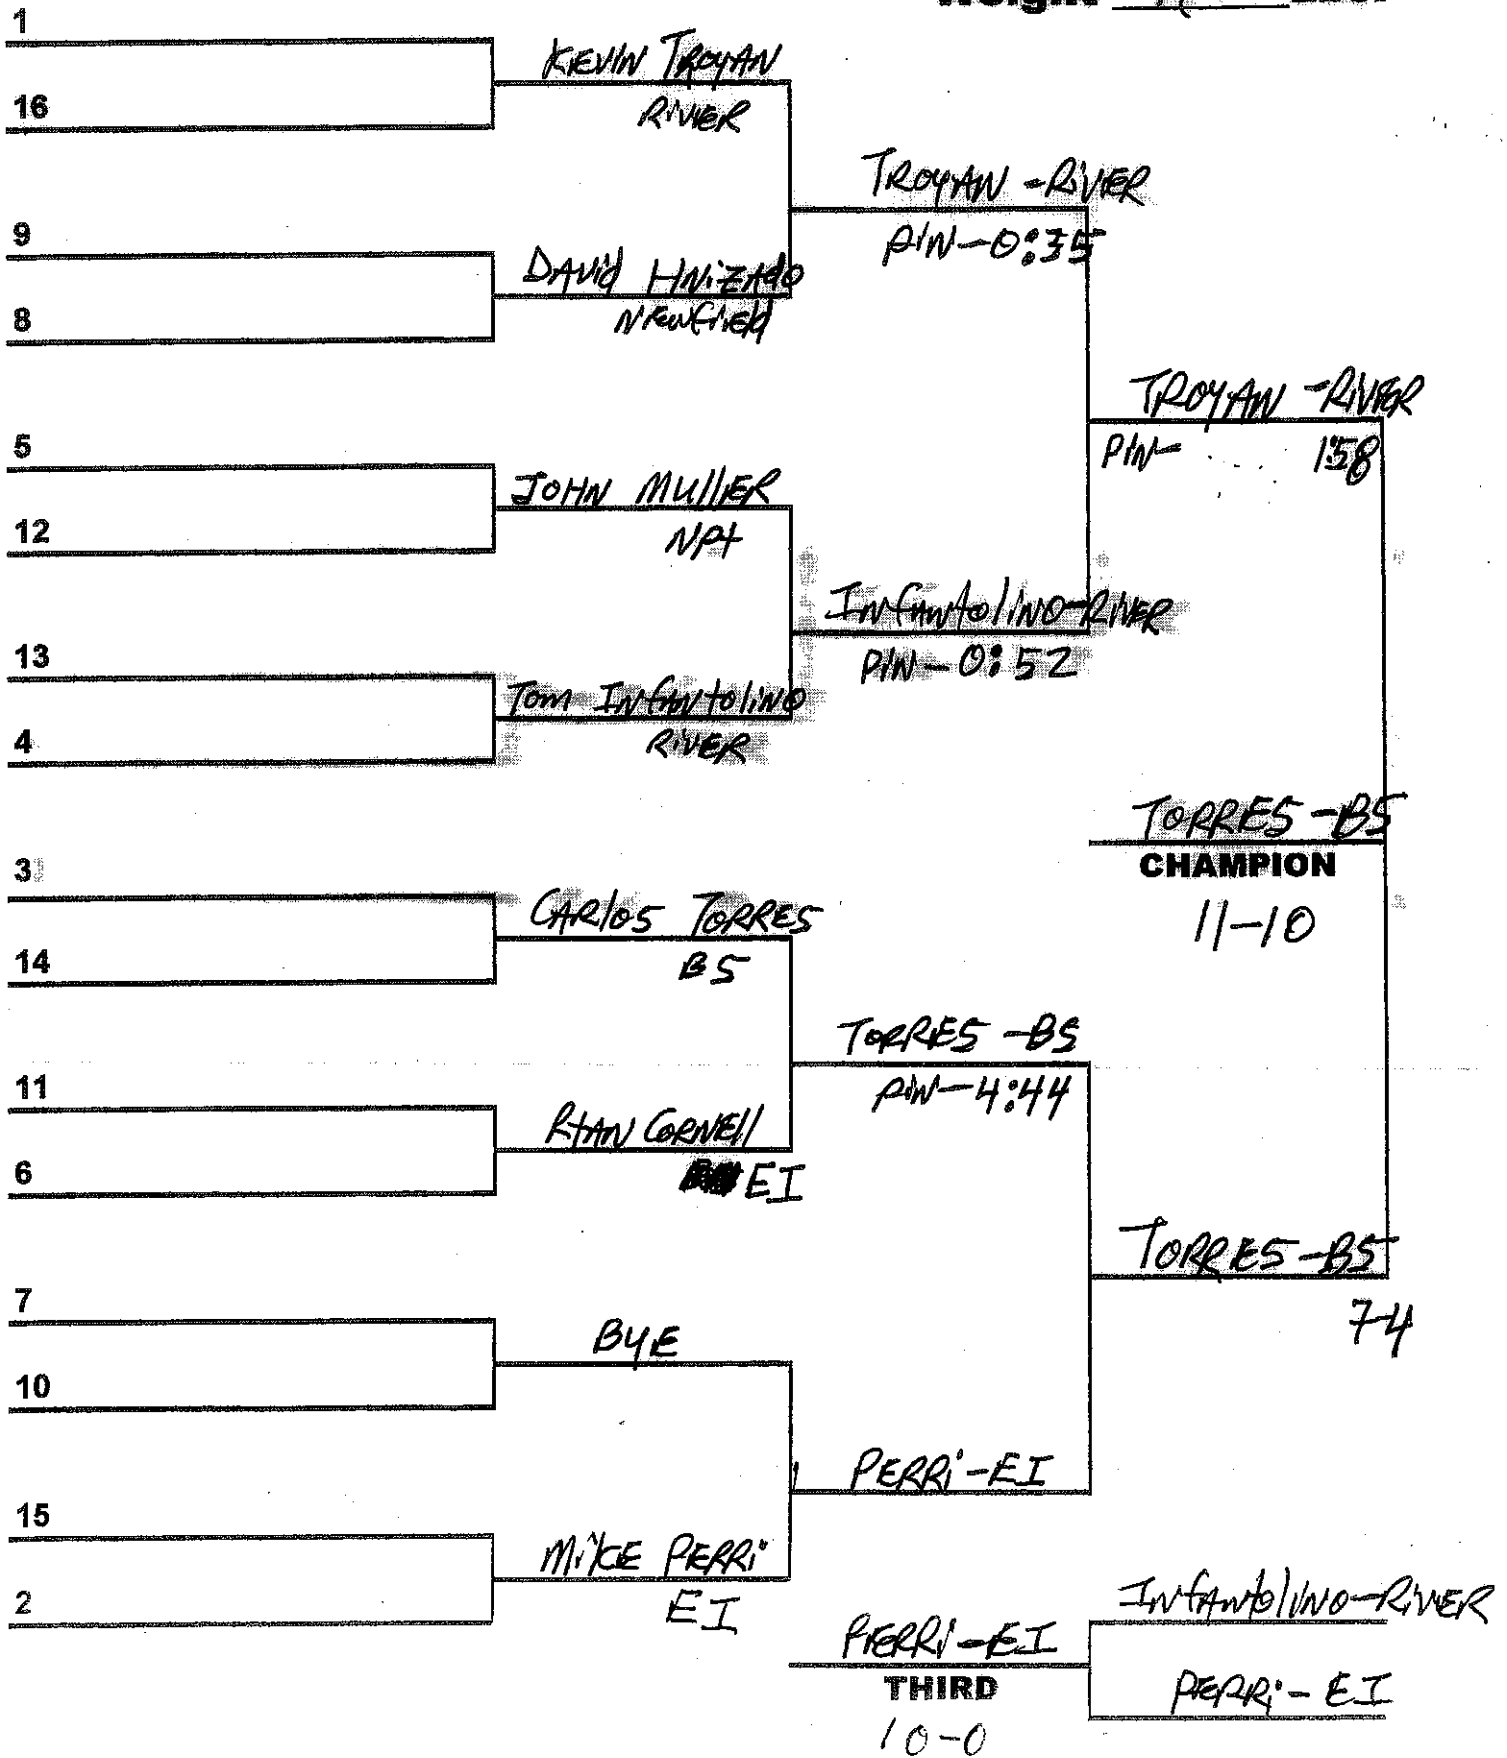

## 2004 League Wrestling Championships

Weight 96 Lbs.