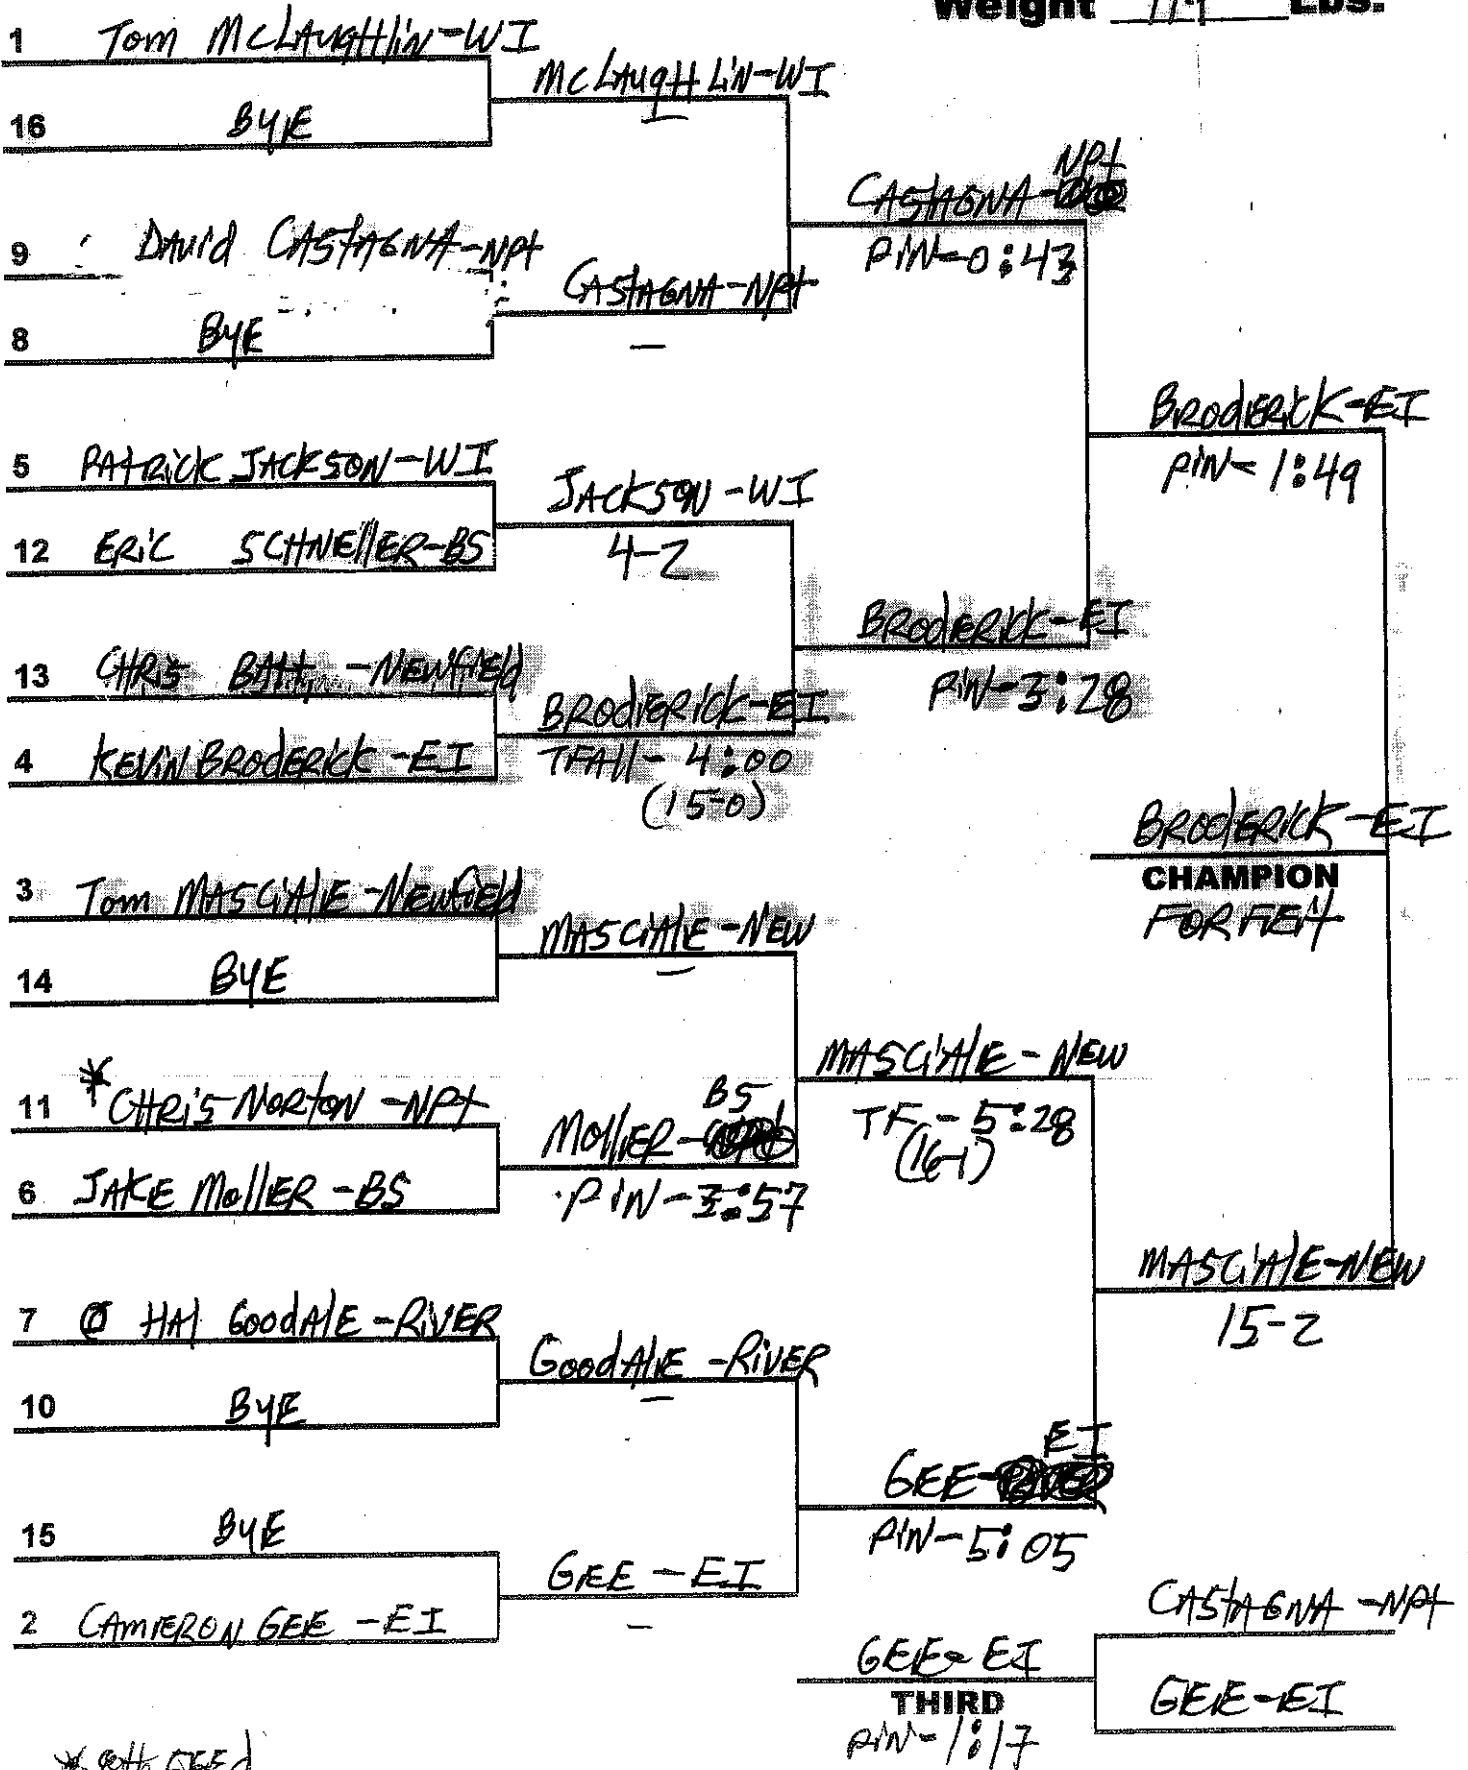

SECTION XI

2004 League Wrestling Championships

Weight 119 Lbs.