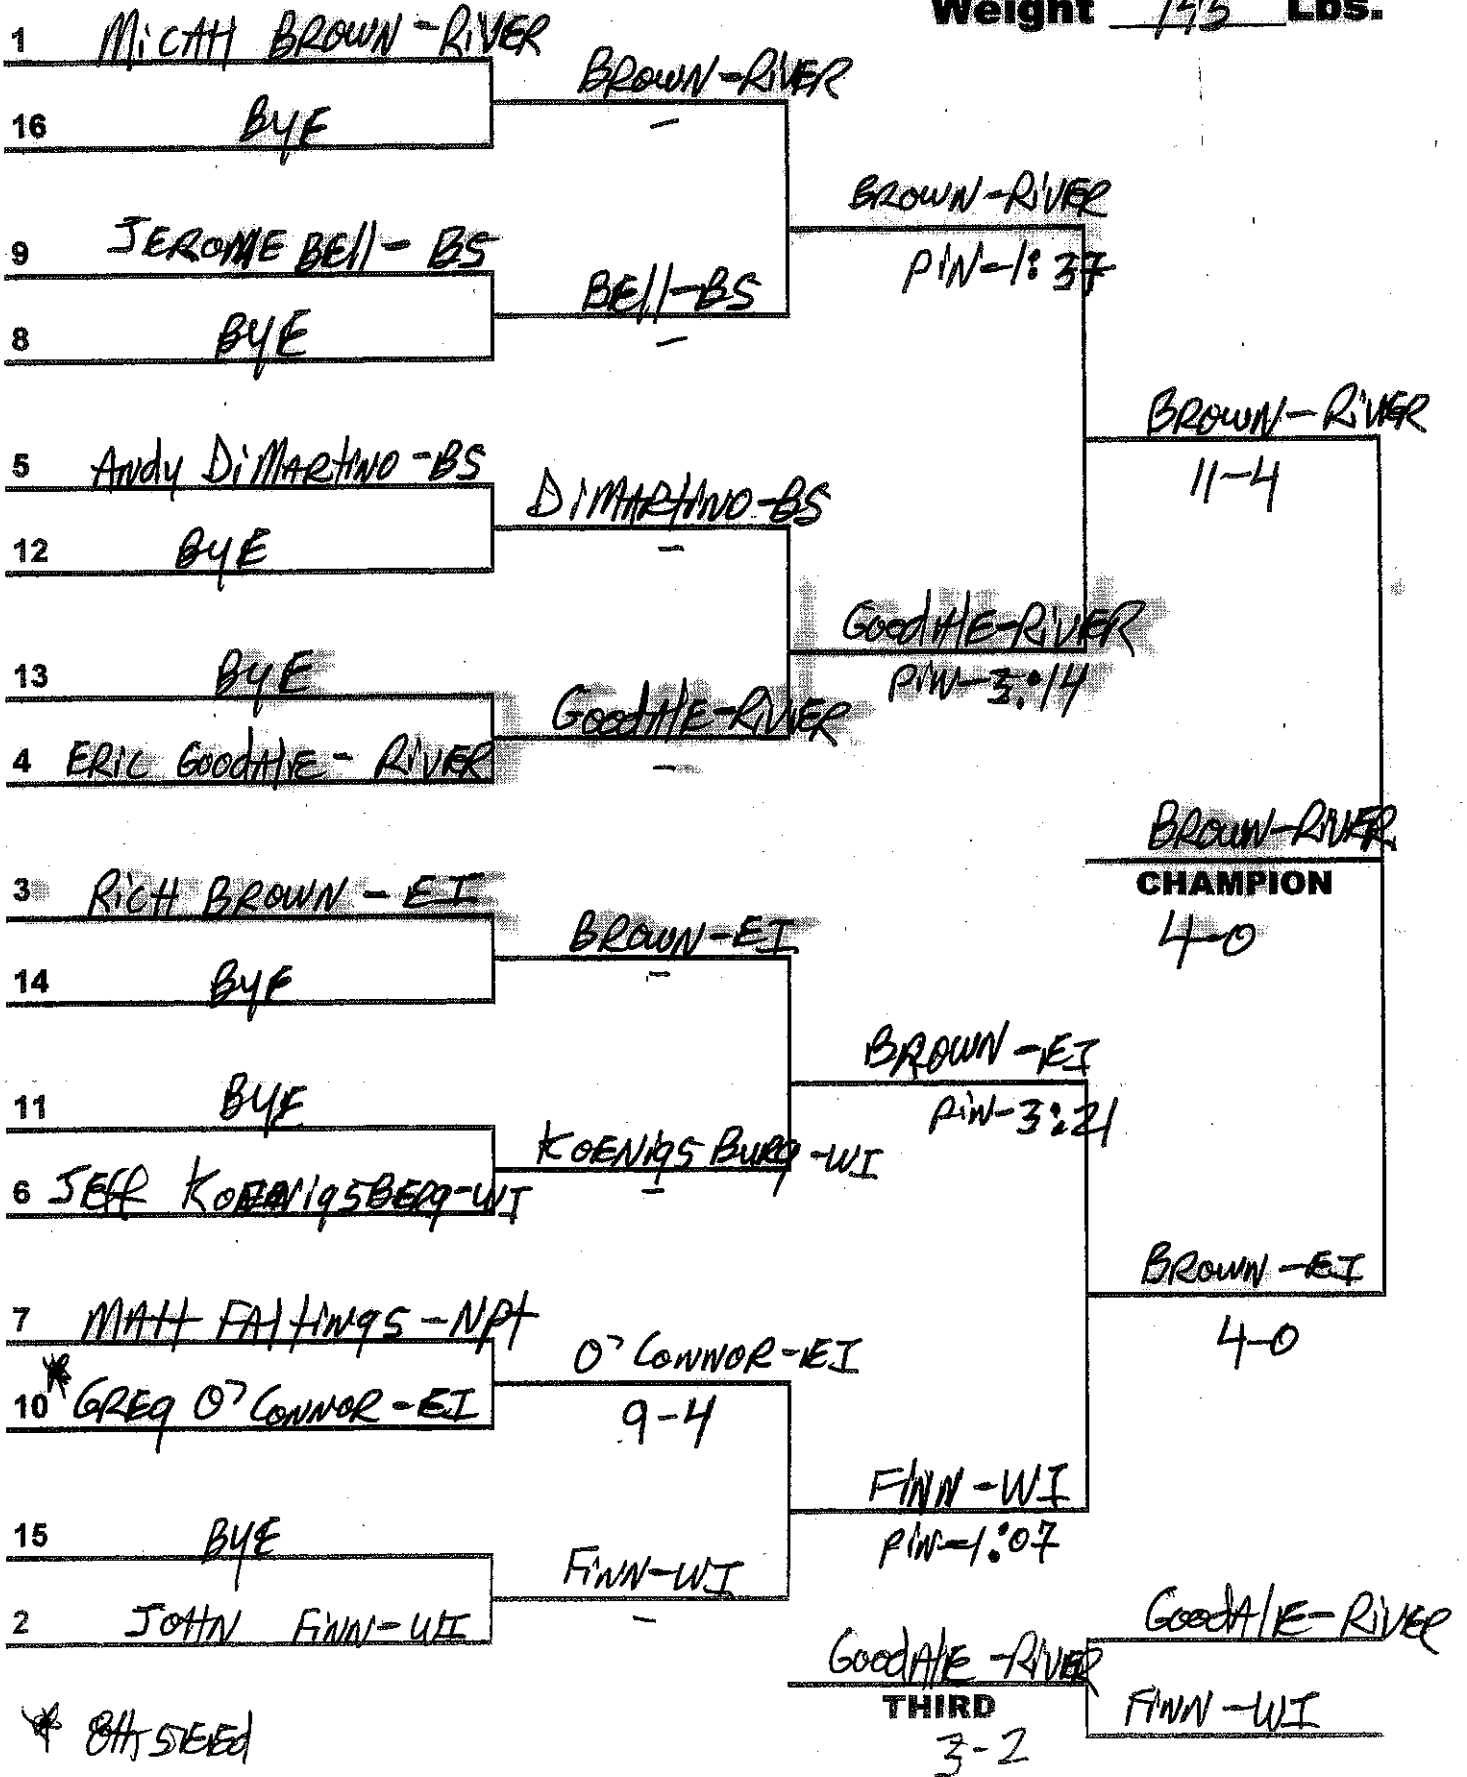

SECTION XI

2004 League Wrestling Championships

Weight 145 Lbs.