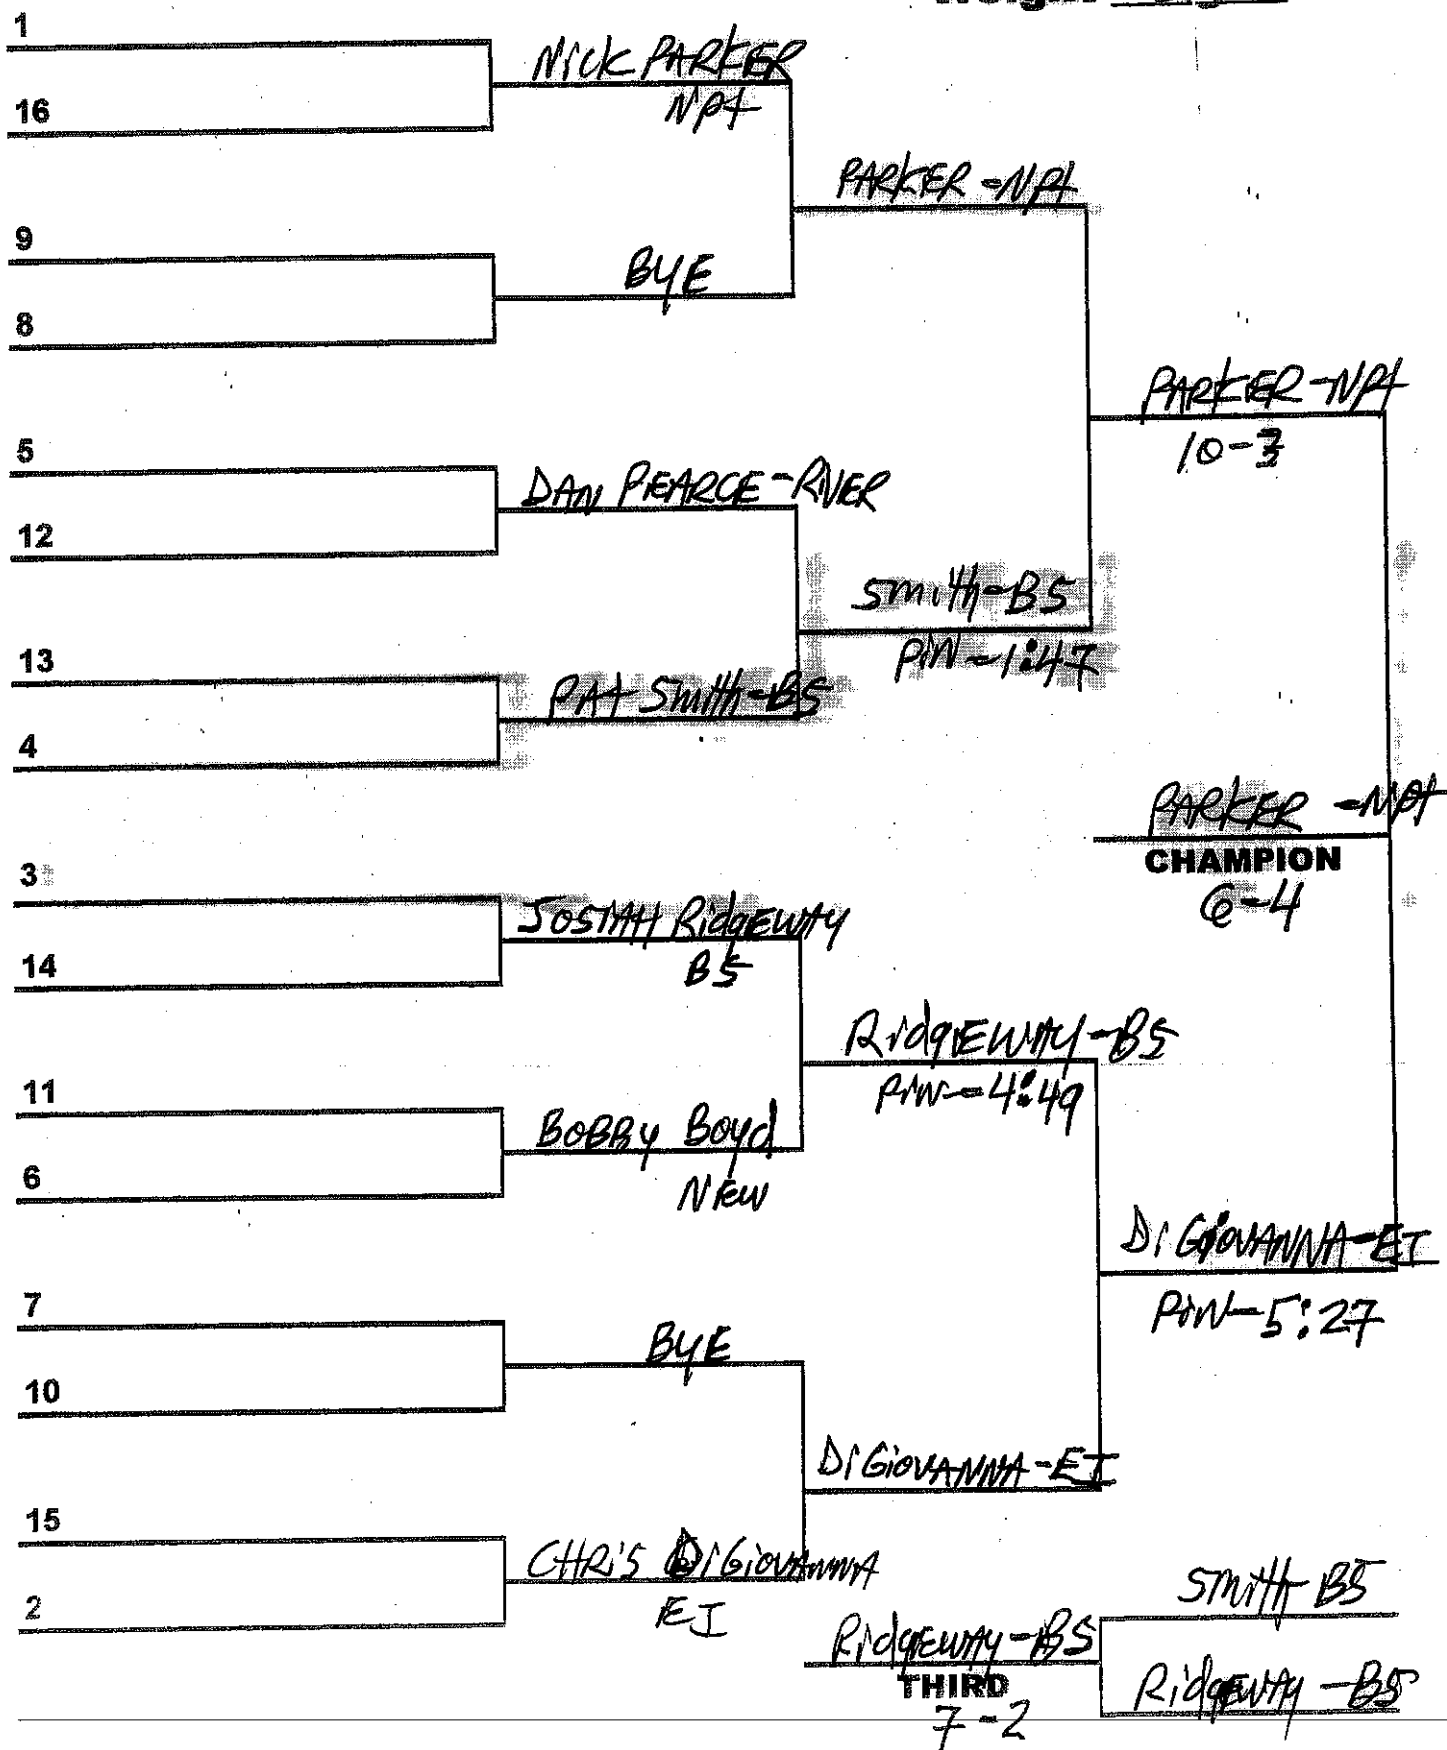

SECTION XI

2004 League Wrestling Championships

Weight 215 Lbs.