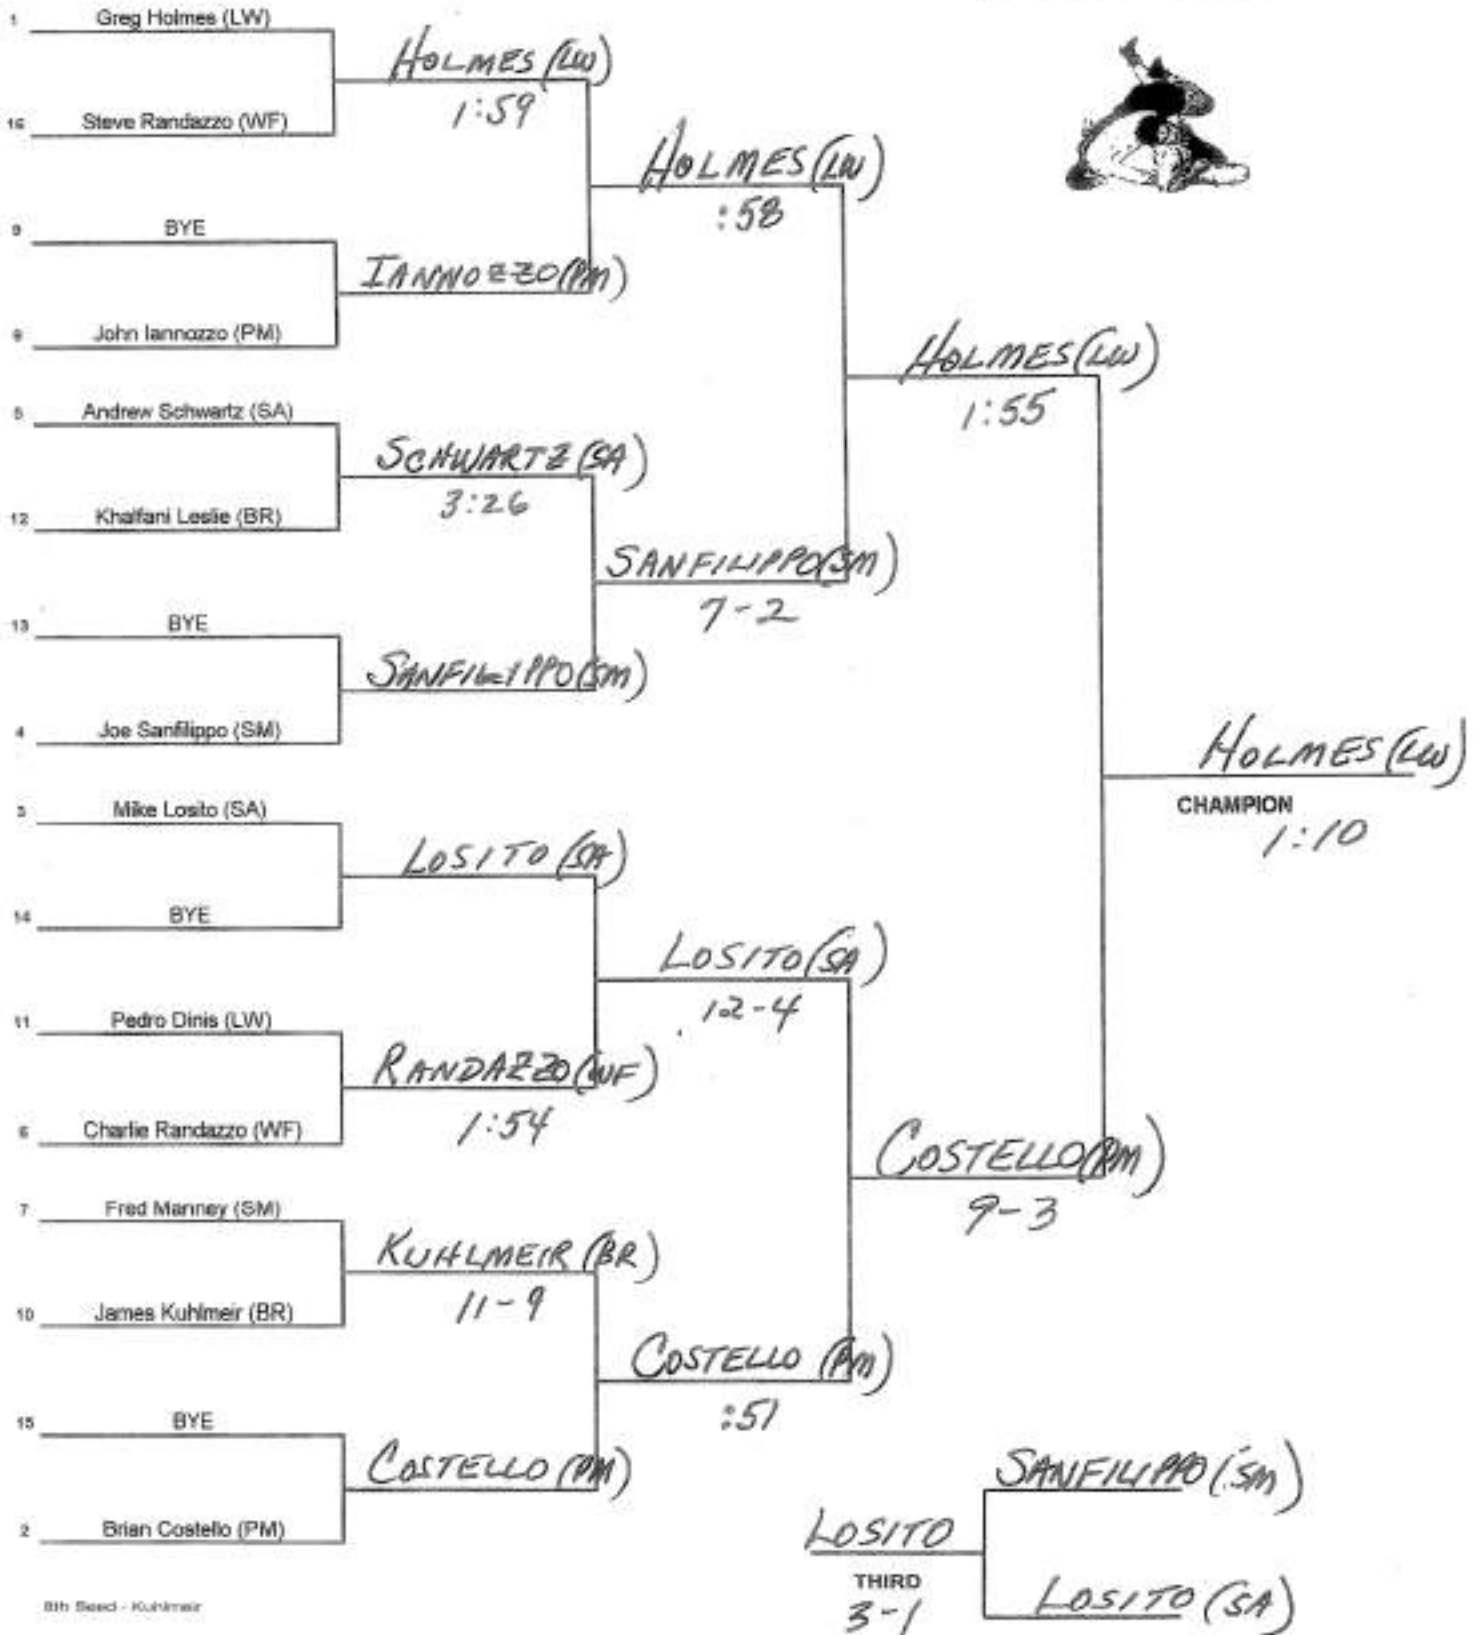

Section 11 League 1 Tournament
 WEIGHT 125 lbs.

Section 11 League 1 Tournament

WEIGHT 130 lbs.

Section 11 League 1 Tournament

WEIGHT 135 lbs.

Section 11 League 1 Tournament

WEIGHT 140 lbs.

Section 11 League 1 Tournament