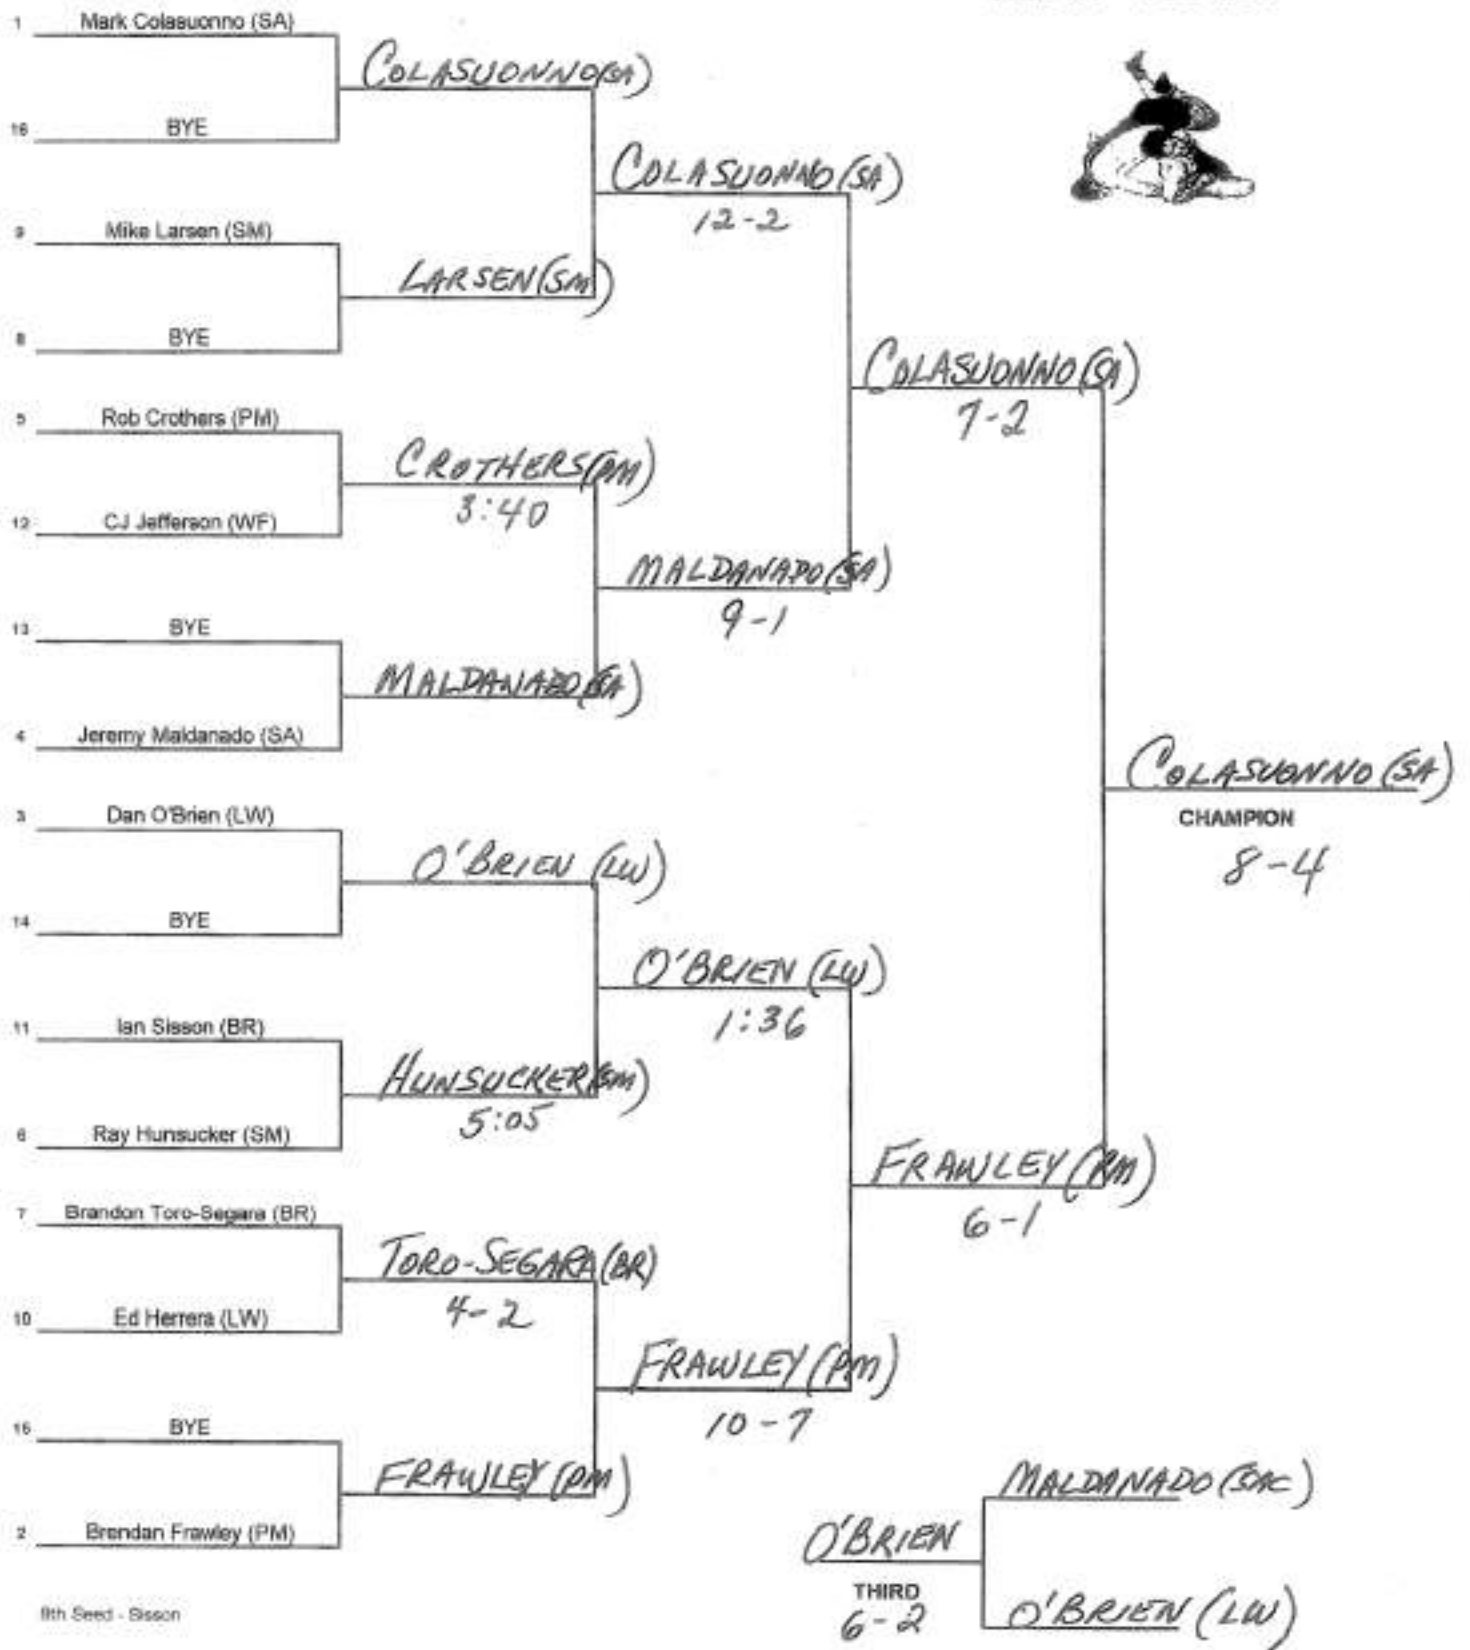

Section 11 League 1 Tournament

WEIGHT 96 lbs.

Section 11 League 1 Tournament

WEIGHT 103 lbs.

Section 11 League 1 Tournament
WEIGHT 112 lbs.

Section 11 League 1 Tournament

WEIGHT 119 lbs.

8th Seed - Hoda

Section 11 League 1 Tournament
 WEIGHT 125 lbs.

Section 11 League 1 Tournament

WEIGHT 130 lbs.

Section 11 League 1 Tournament

WEIGHT 135 lbs.

Section 11 League 1 Tournament

WEIGHT 140 lbs.

Section 11 League 1 Tournament