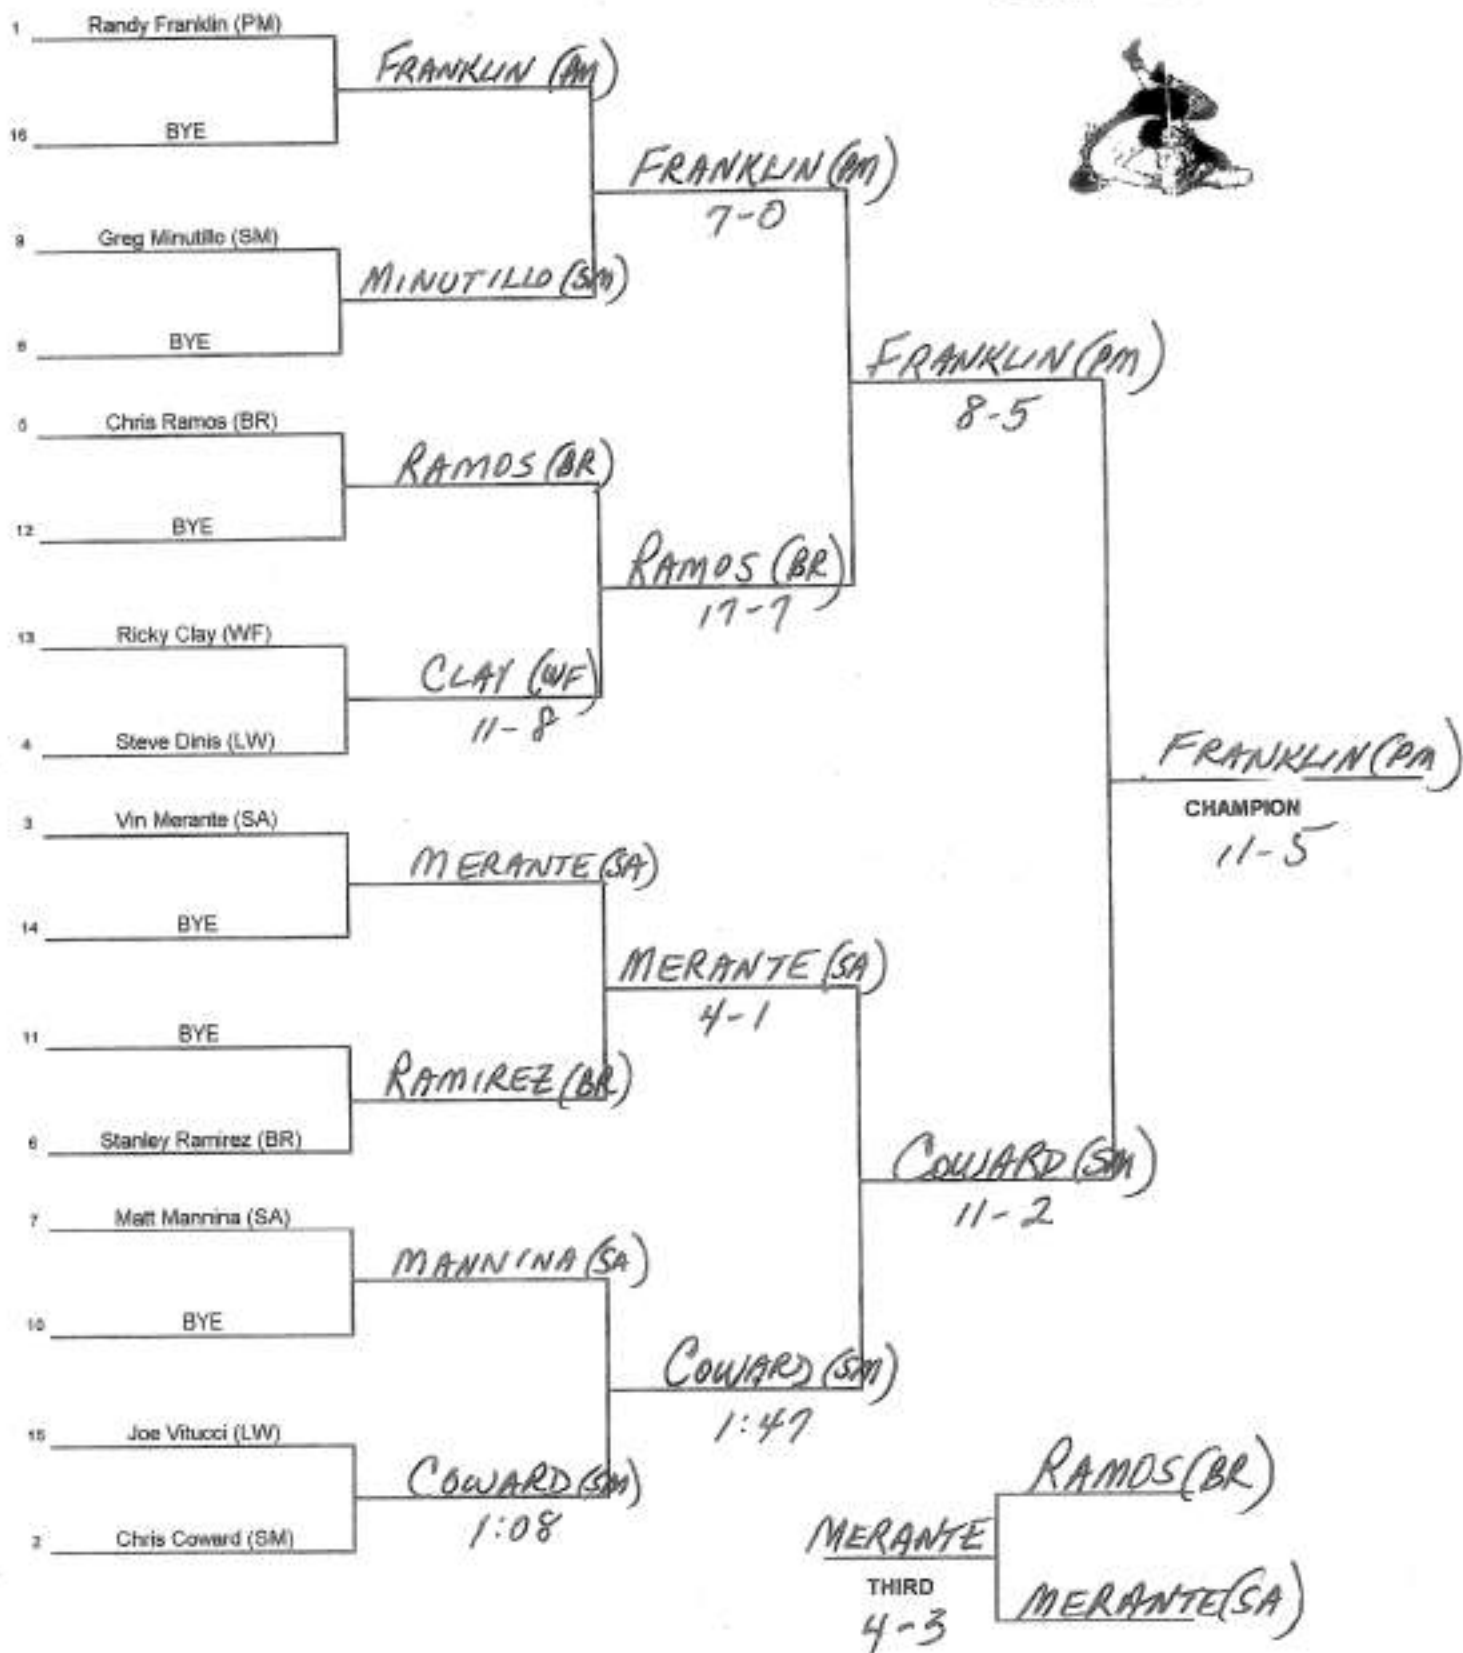

Section 11 League 1 Tournament

WEIGHT 96 lbs.

Section 11 League 1 Tournament

WEIGHT 103 lbs.

Section 11 League 1 Tournament
WEIGHT 112 lbs.

Section 11 League 1 Tournament

WEIGHT 119 lbs.

8th Seed - Hoda

Section 11 League 1 Tournament
 WEIGHT 125 lbs.

Section 11 League 1 Tournament

WEIGHT 130 lbs.

Section 11 League 1 Tournament

WEIGHT 135 lbs.

Section 11 League 1 Tournament

WEIGHT 140 lbs.

Section 11 League 1 Tournament