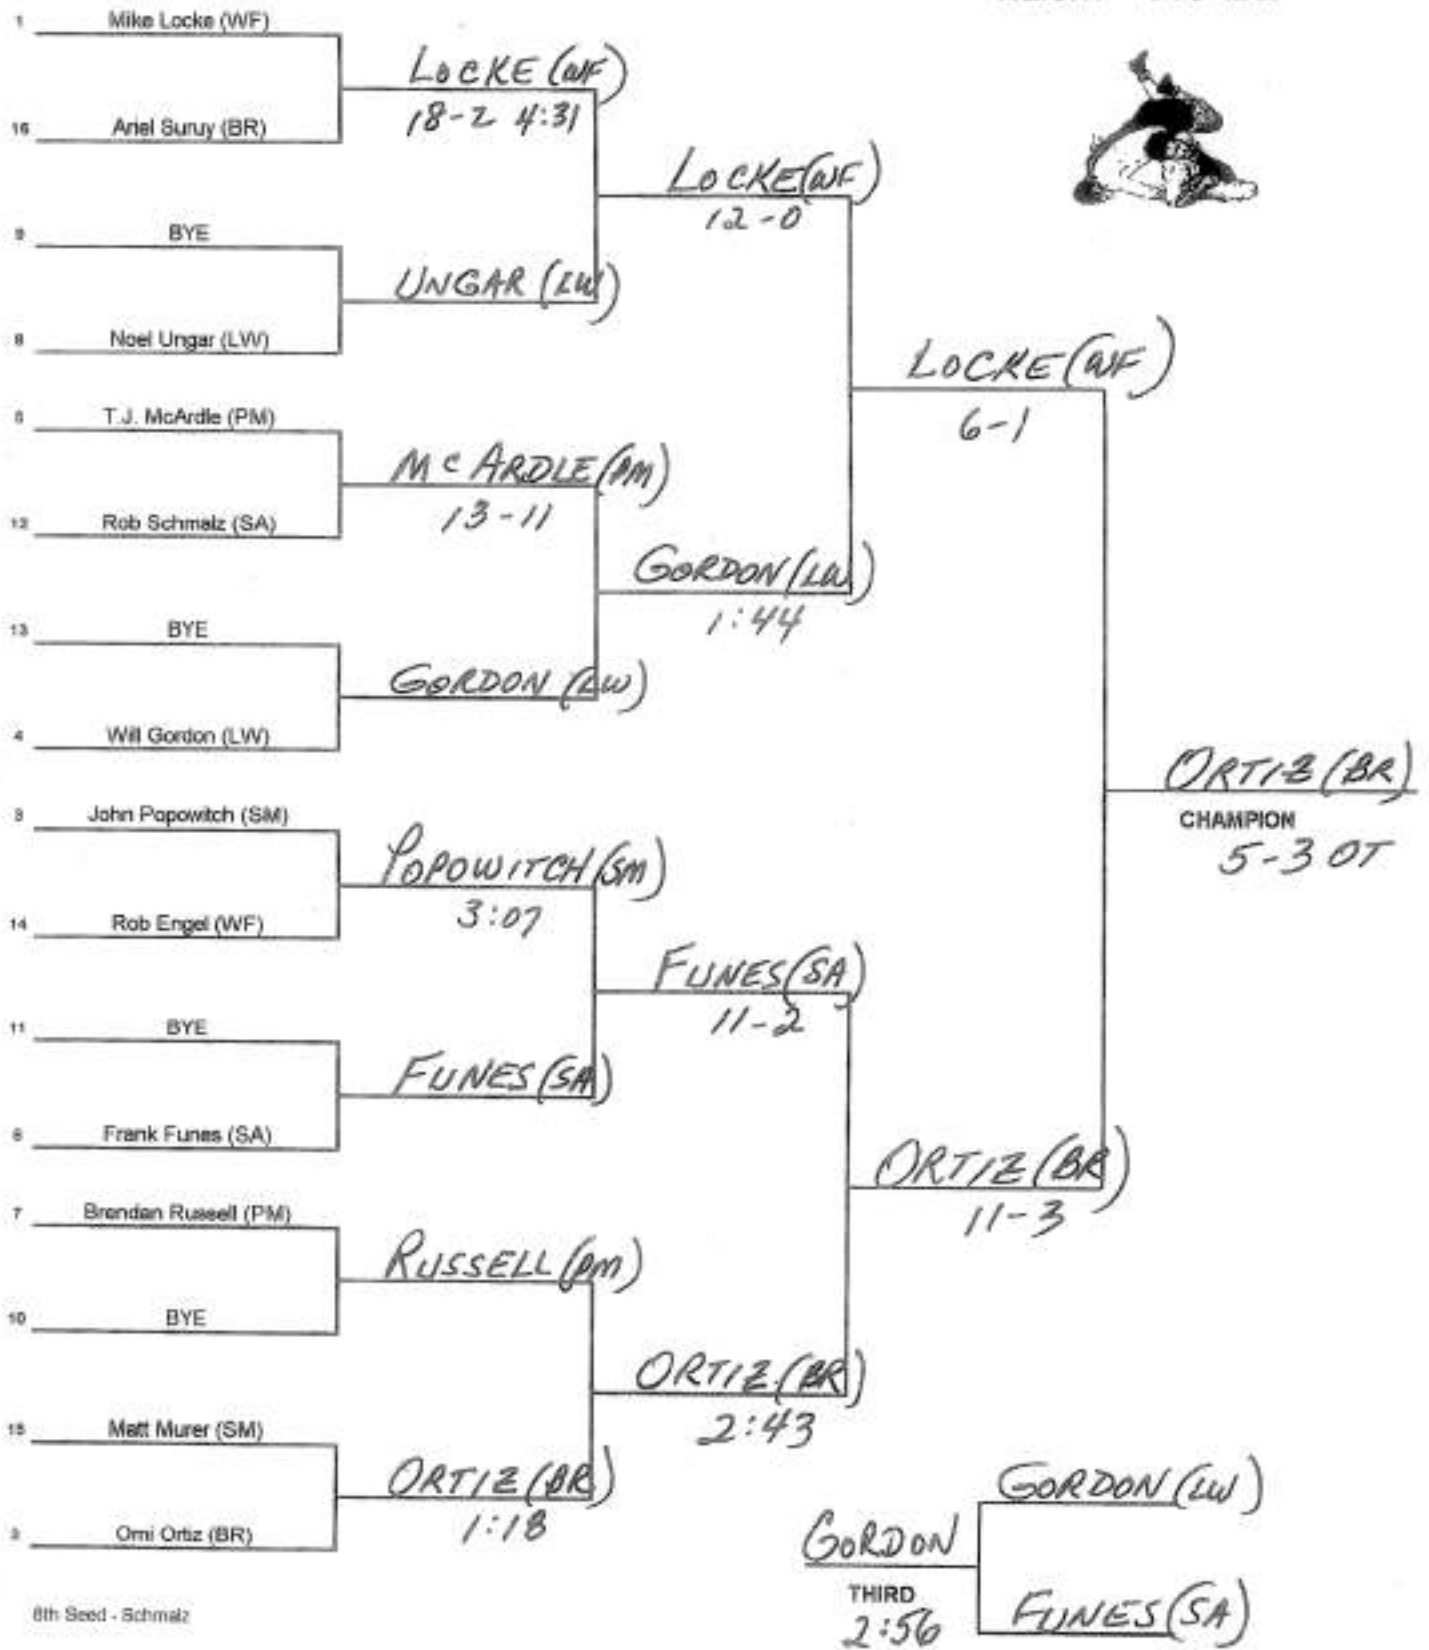

Section 11 League 1 Tournament

WEIGHT 145 lbs.