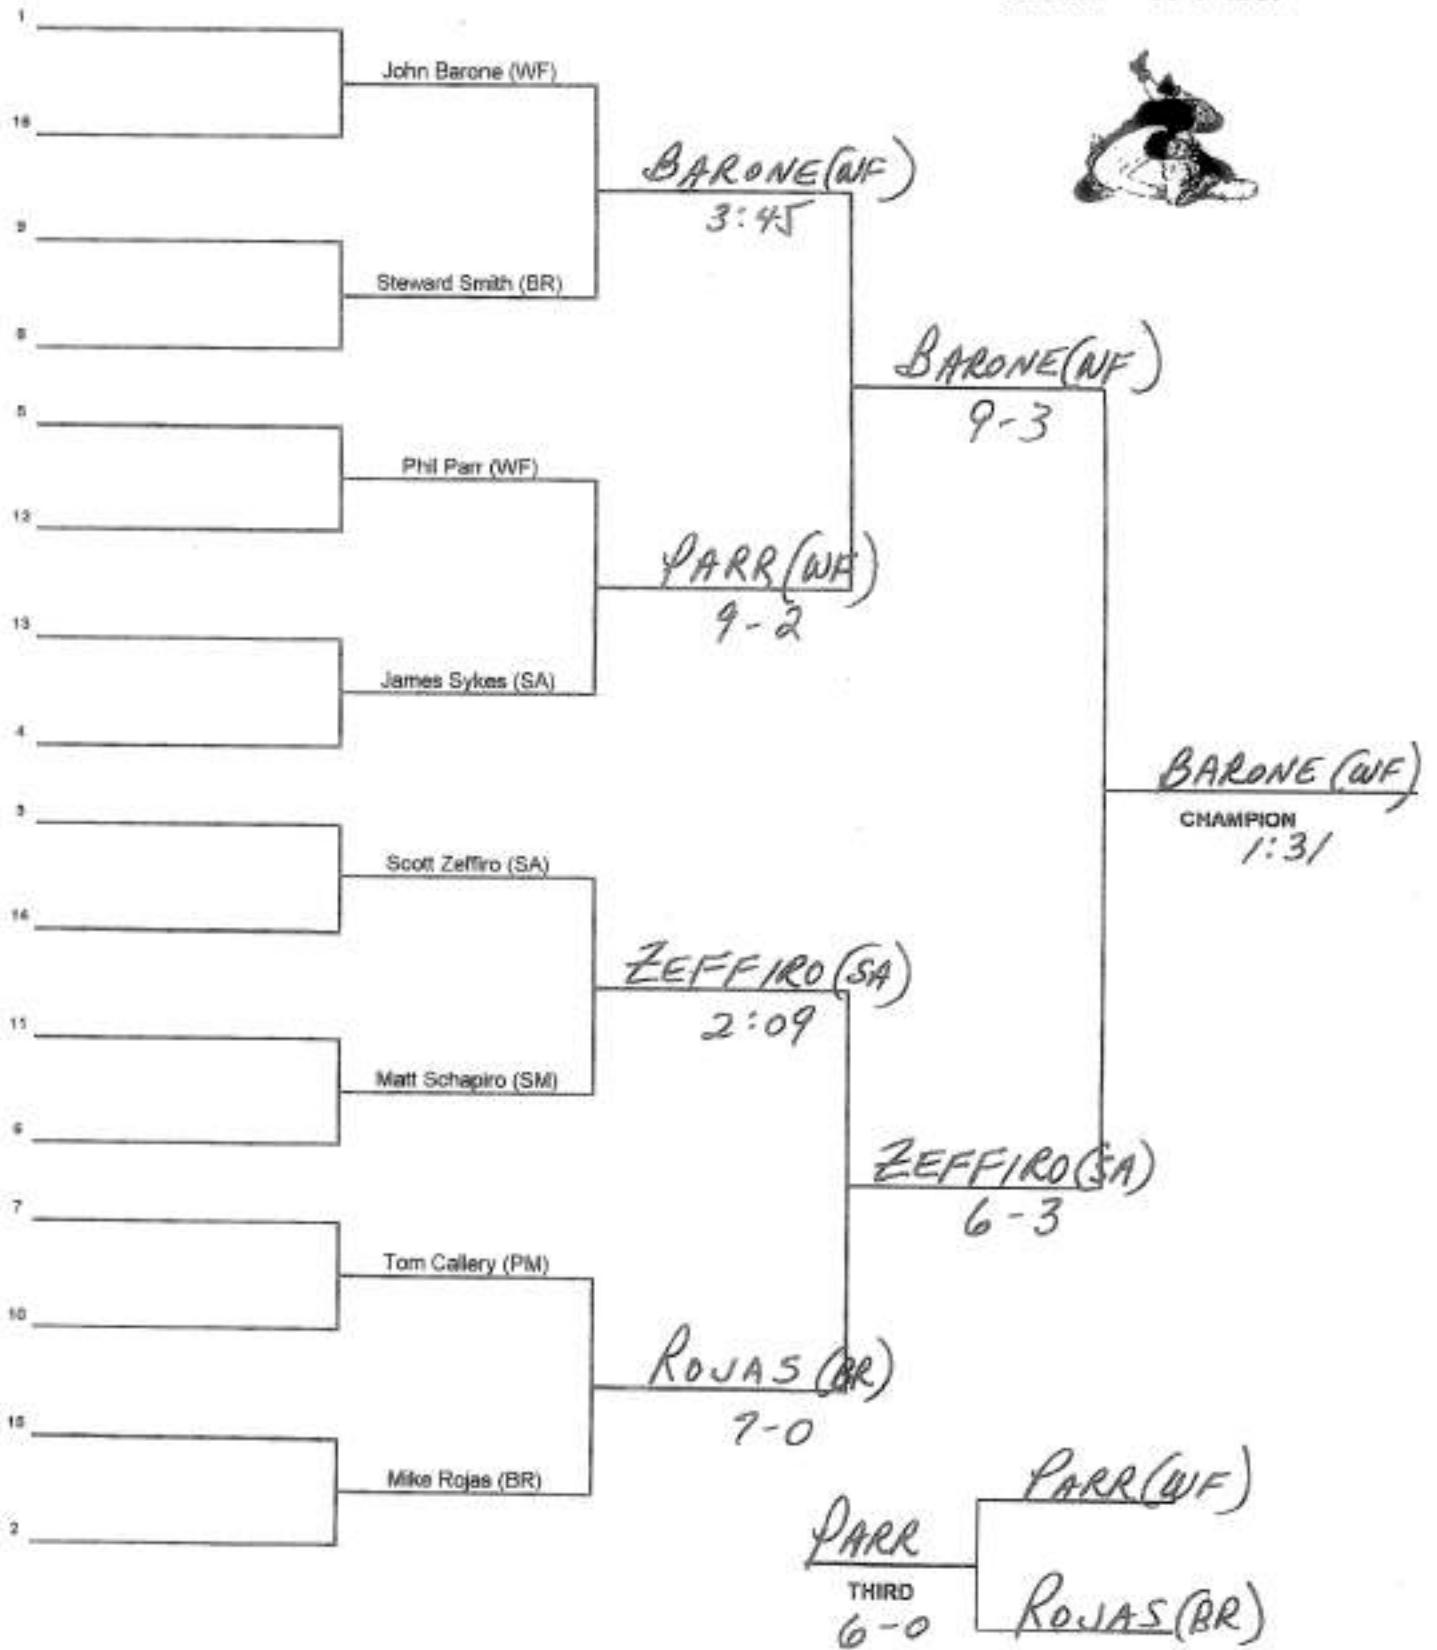

WEIGHT 145 lbs.

Section 11 League 1 Tournament

WEIGHT 152 lbs.

Section 11 League 1 Tournament
WEIGHT 160 lbs.

Section 11 League 1 Tournament
 WEIGHT 171 lbs.

Section 11 League 1 Tournament
WEIGHT 139 lbs.

Section 11 League 1 Tournament
WEIGHT 215 lbs.