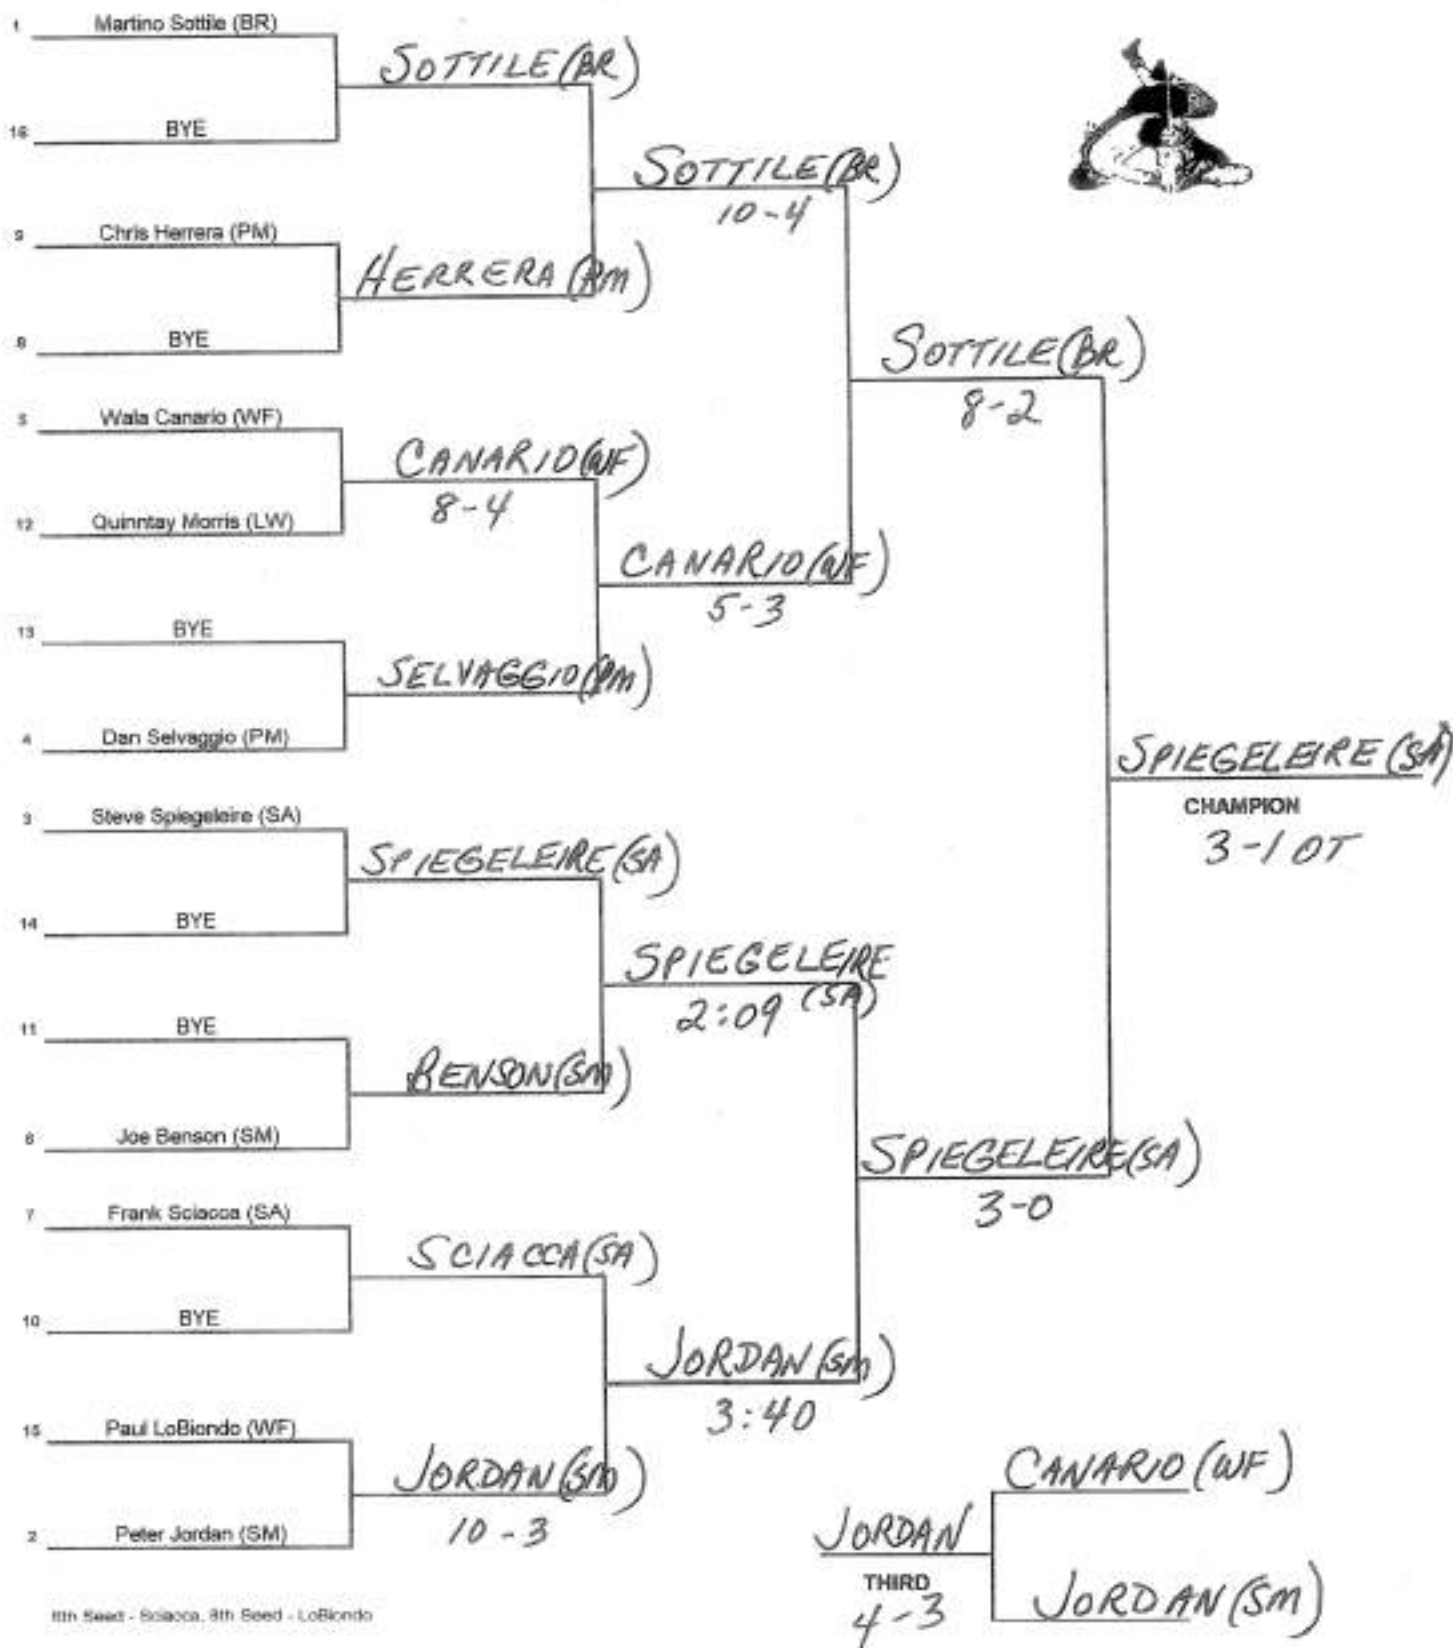

WEIGHT 145 lbs.

Section 11 League 1 Tournament

WEIGHT 152 lbs.

Section 11 League 1 Tournament
WEIGHT 160 lbs.

Section 11 League 1 Tournament
 WEIGHT 171 lbs.

Section 11 League 1 Tournament
WEIGHT 139 lbs.

Section 11 League 1 Tournament
WEIGHT 215 lbs.