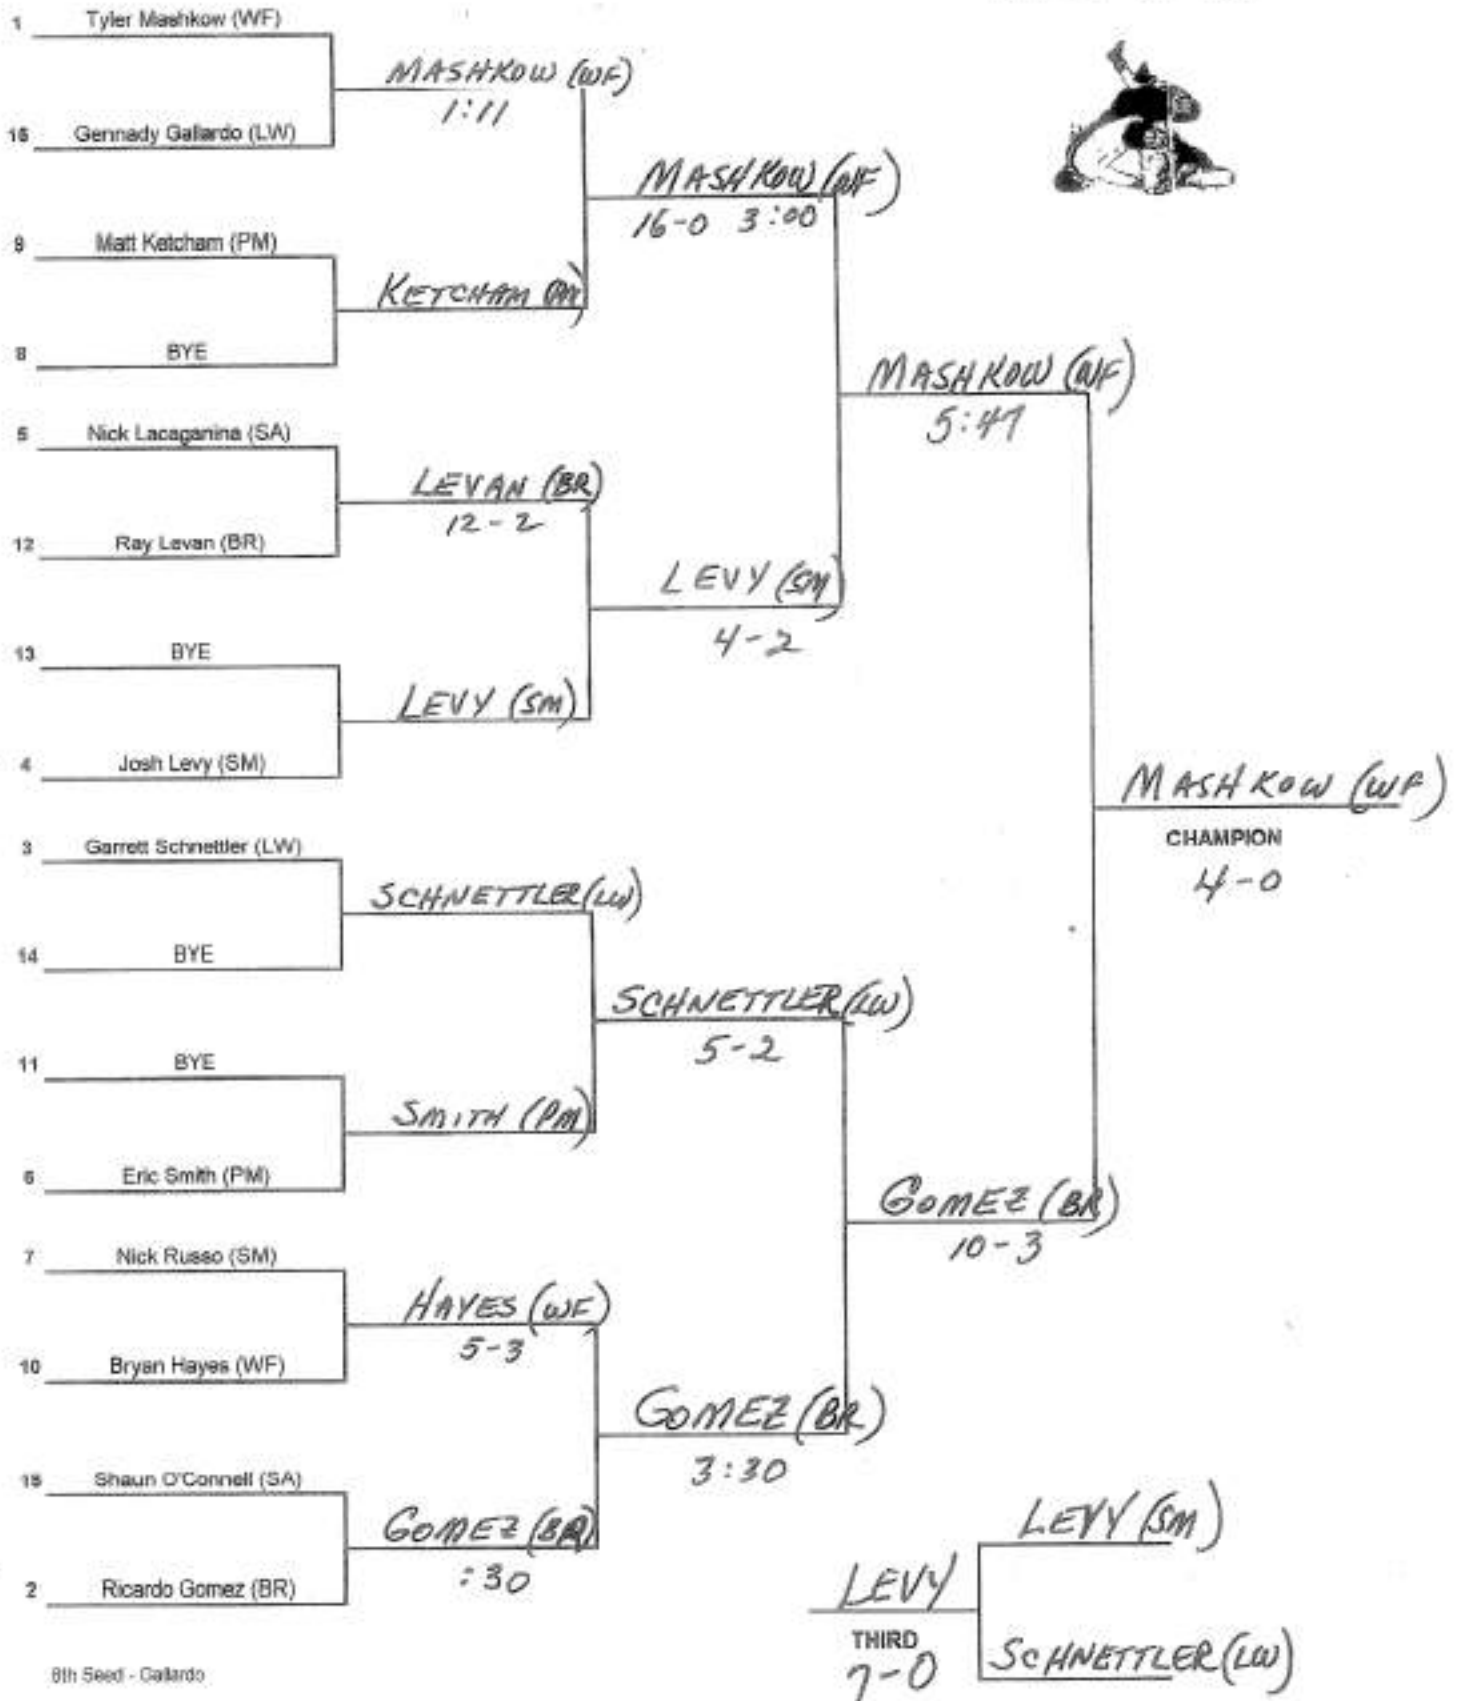

Section 11 League 1 Tournament

WEIGHT 96 lbs.

Section 11 League 1 Tournament

WEIGHT 103 lbs.

Section 11 League 1 Tournament
WEIGHT 112 lbs.

Section 11 League 1 Tournament

WEIGHT 119 lbs.

8th Seed - Hoda

Section 11 League 1 Tournament
 WEIGHT 125 lbs.

Section 11 League 1 Tournament

WEIGHT 130 lbs.

Section 11 League 1 Tournament

WEIGHT 135 lbs.

Section 11 League 1 Tournament

WEIGHT 140 lbs.

Section 11 League 1 Tournament

WEIGHT 145 lbs.

Section 11 League 1 Tournament

WEIGHT 152 lbs.

Section 11 League 1 Tournament
WEIGHT 160 lbs.

Section 11 League 1 Tournament
 WEIGHT 171 lbs.

Section 11 League 1 Tournament
WEIGHT 139 lbs.

Section 11 League 1 Tournament
WEIGHT 215 lbs.

Section 11 League 1 Tournament

WEIGHT 275 lbs.