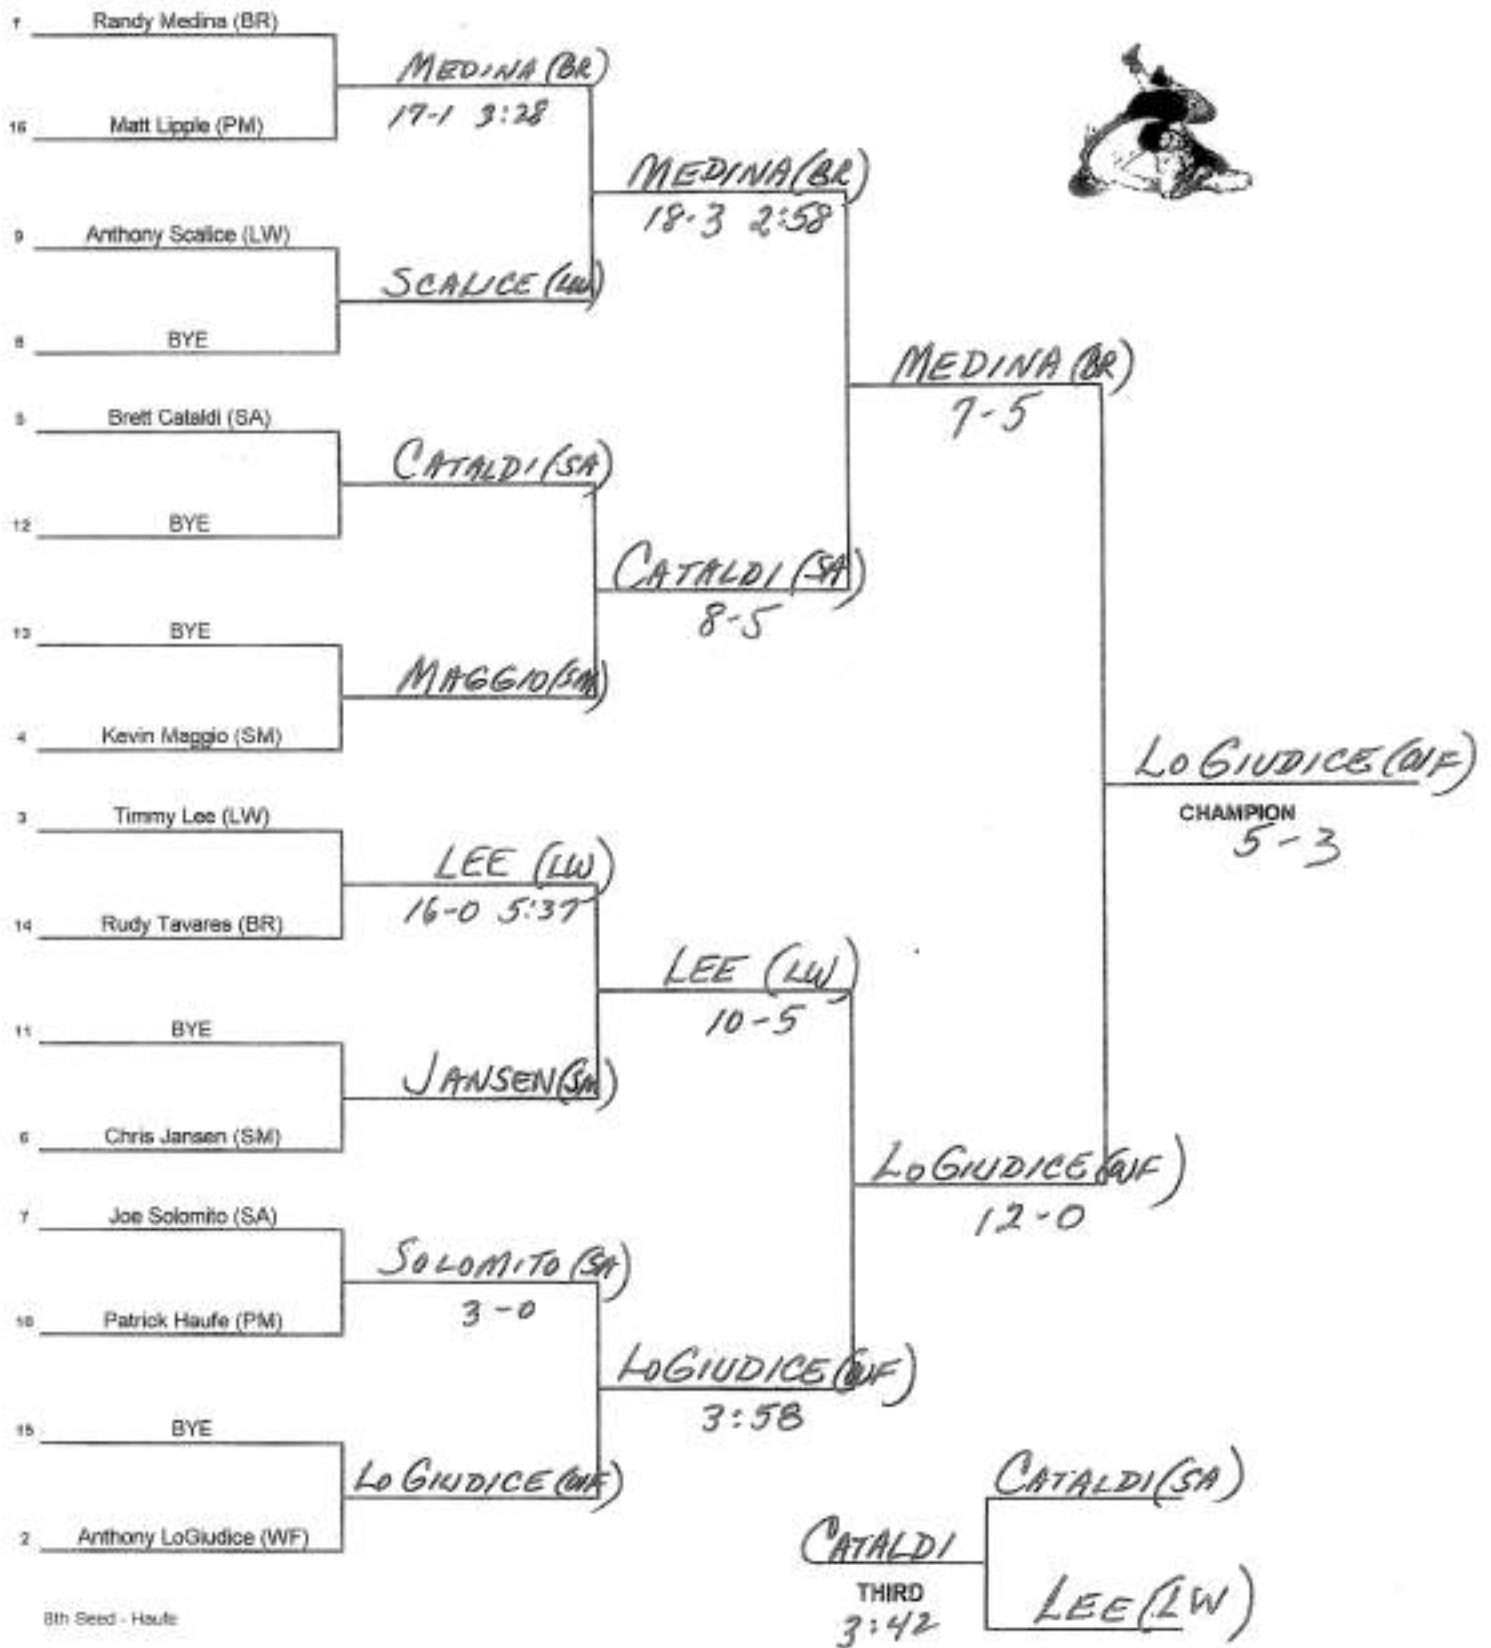

Section 11 League 1 Tournament

WEIGHT 96 lbs.

Section 11 League 1 Tournament

WEIGHT 103 lbs.

Section 11 League 1 Tournament
WEIGHT 112 lbs.

Section 11 League 1 Tournament

WEIGHT 119 lbs.

8th Seed - Hoda

Section 11 League 1 Tournament
 WEIGHT 125 lbs.

Section 11 League 1 Tournament

WEIGHT 130 lbs.

Section 11 League 1 Tournament

WEIGHT 135 lbs.

Section 11 League 1 Tournament

WEIGHT 140 lbs.

Section 11 League 1 Tournament

Section 11 League 1 Tournament

WEIGHT 275 lbs.