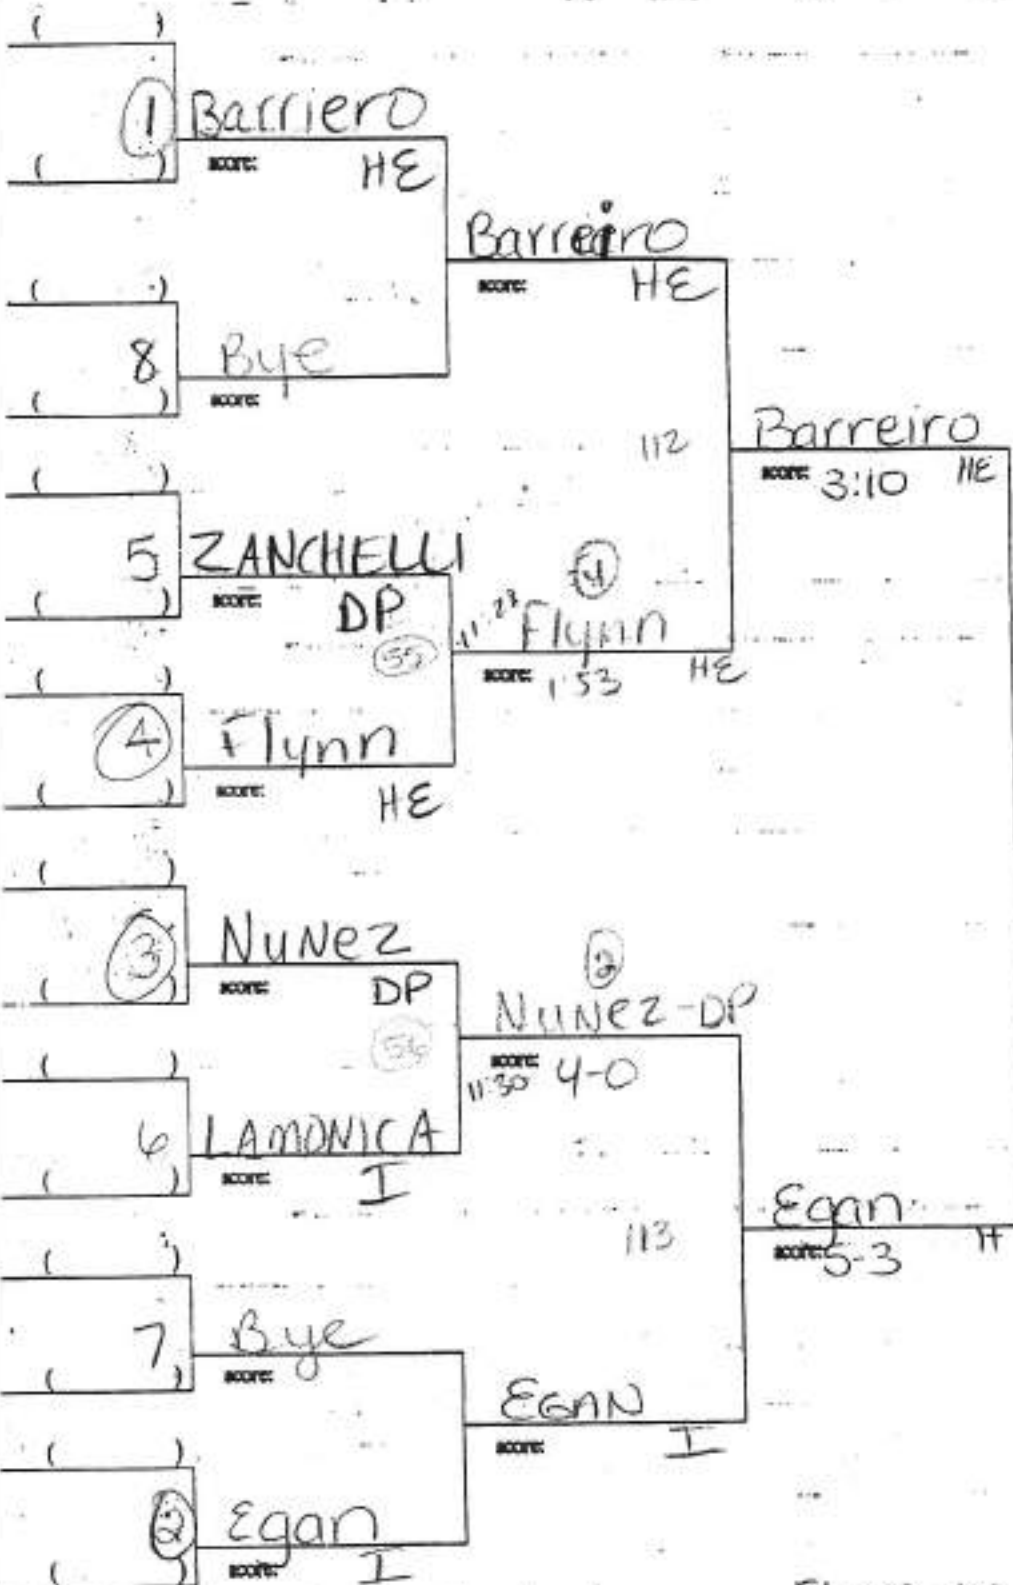

ISLIP CUP/KRIS MC DONALD  
WRESTLING TOURNAMENT 2008

96 LBS

School

BARREIRO-HHE  
CHAMPION  
SCORE: Pin-5:02

Flynn-HE  
Flynn  
THIRD PLACE HE  
Nunez-DP  
SCORE: 12-8

Bye  
Zanchelli  
Lamonica-I  
3 Bye  
Zanchelli DP  
Lamonica I  
Lamonica I  
Lemonica-I  
5<sup>th</sup> 3:55