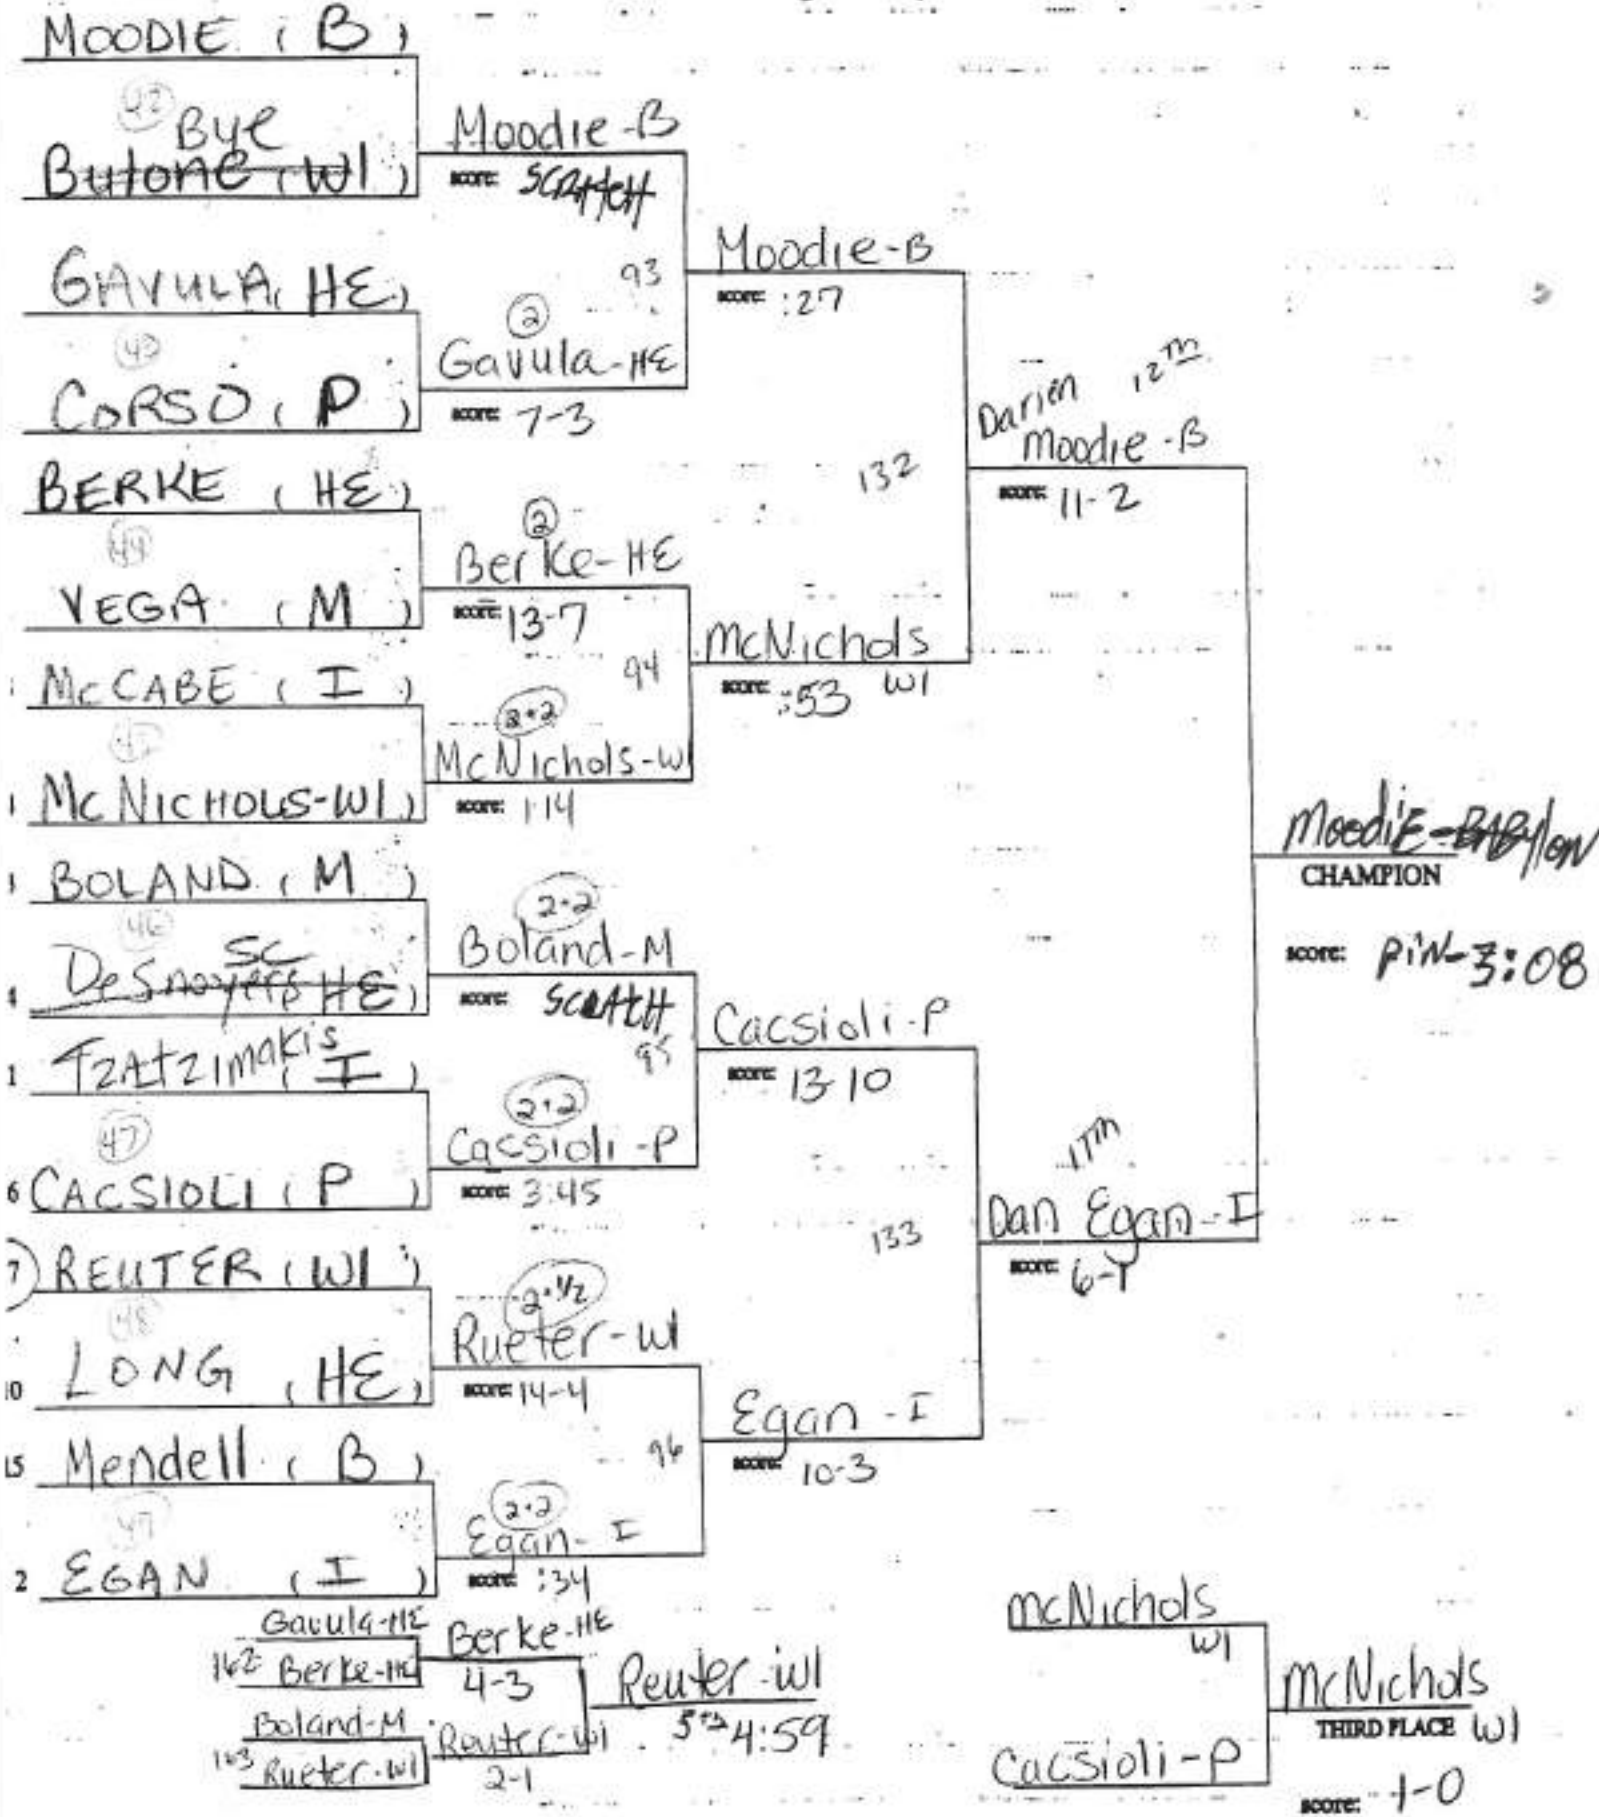

ISLIP CUP/KRIS MC DONALD  
WRESTLING TOURNAMENT 2004

145 lbs

Name School

ISLIP CUP/KRIS MC DONALD  
WRESTLING TOURNAMENT 2002

160 LBS

Name School

Volino  
seed 8

ISLIP CUP/KRIS MC DONALD  
WRESTLING TOURNAMENT 2008