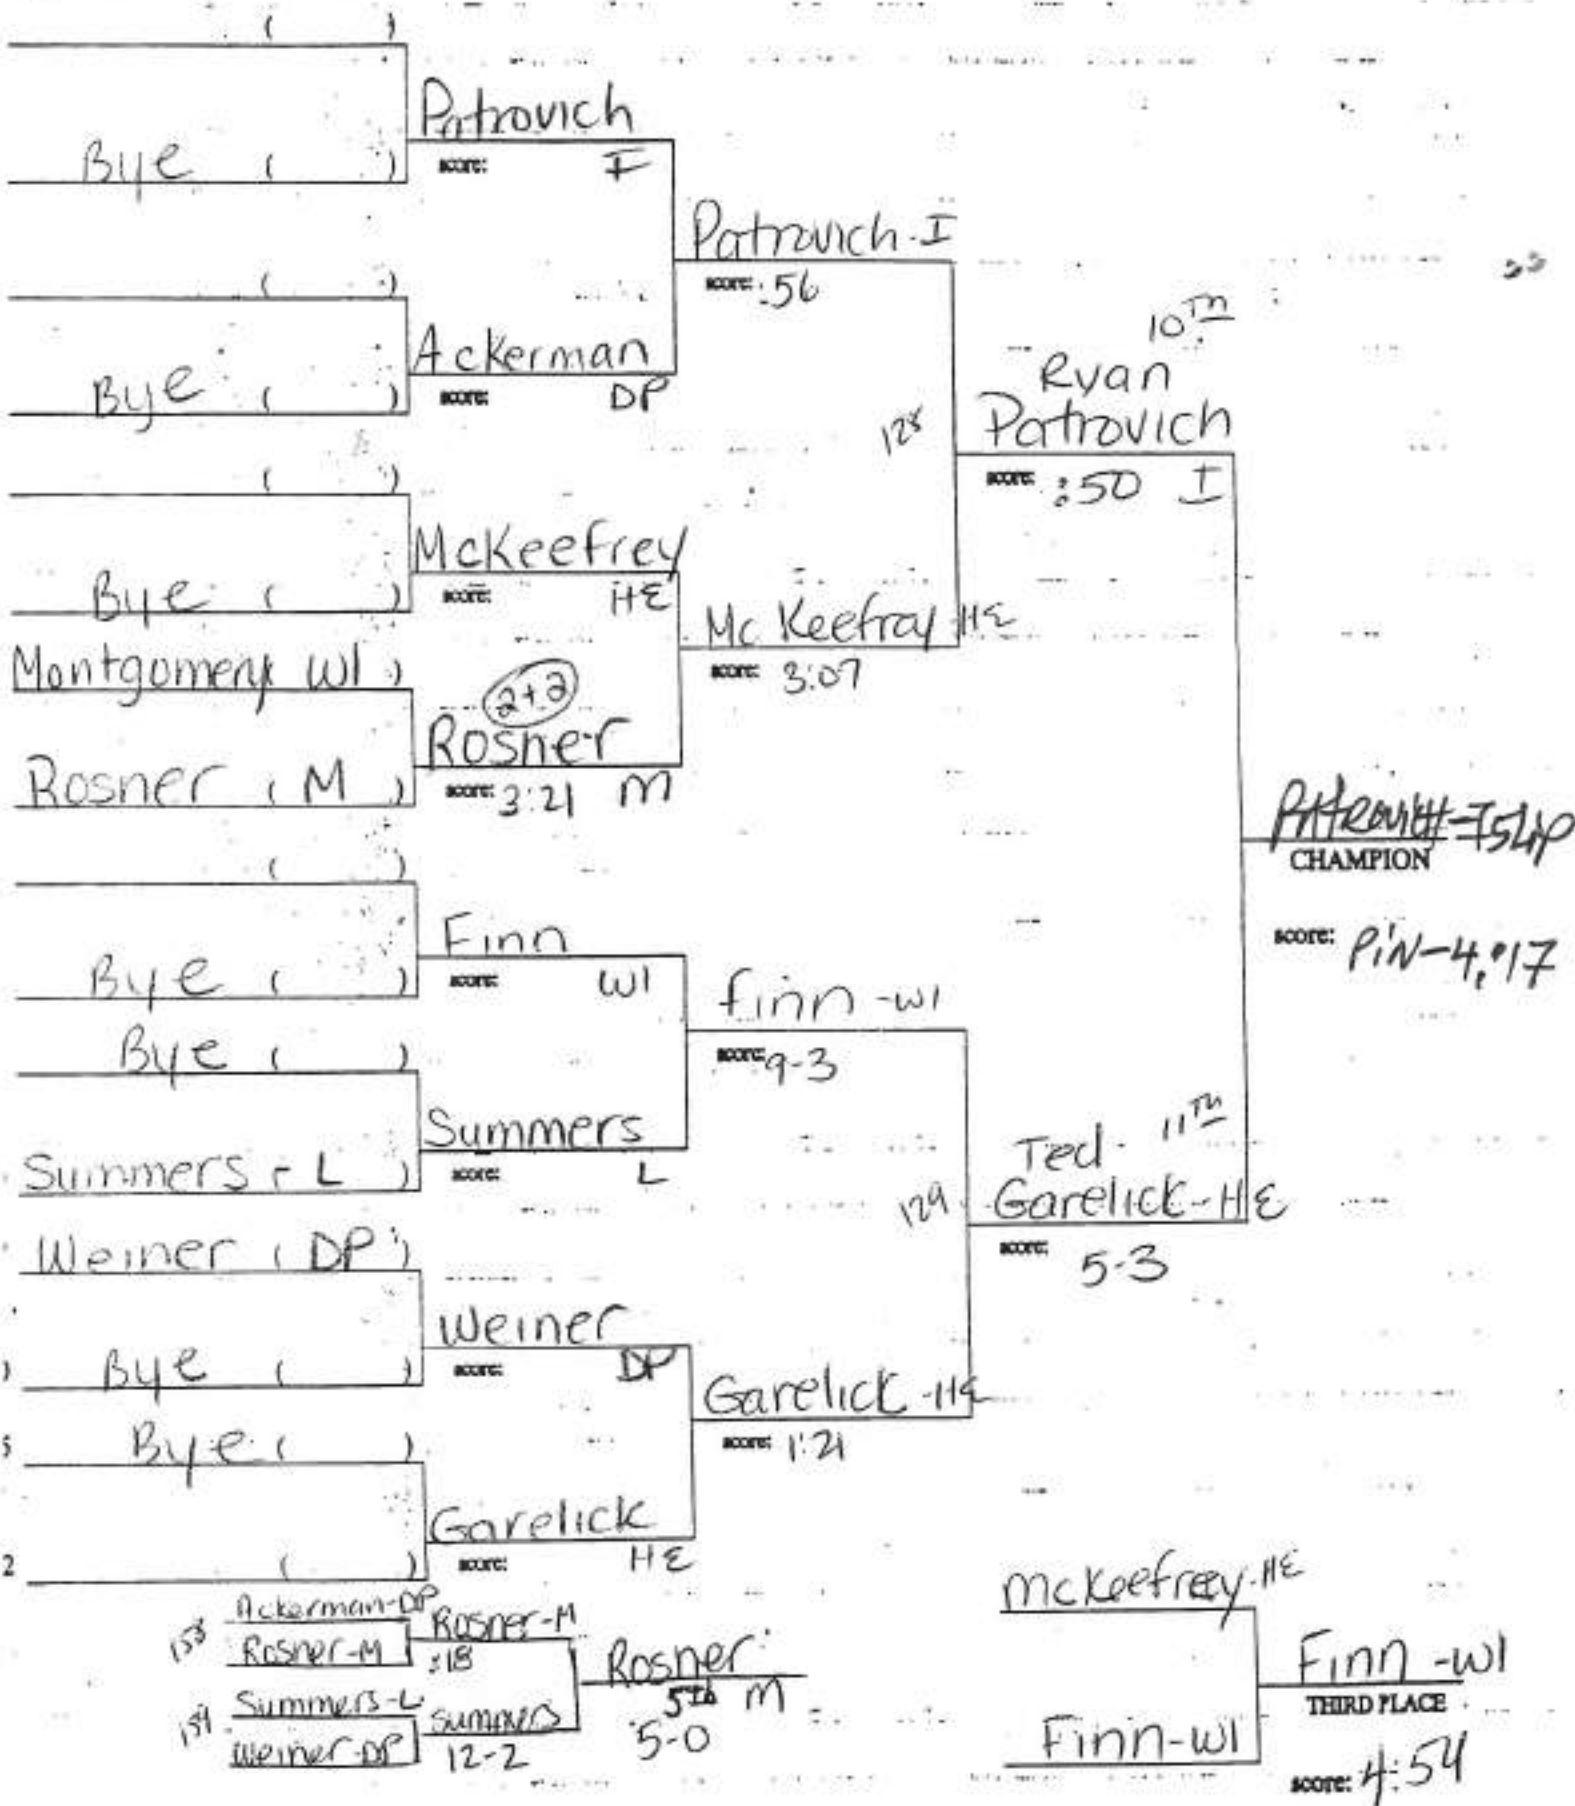

ISLIP CUP/KRIS MC DONALD  
WRESTLING TOURNAMENT 2004

145 lbs

Name School

ISLIP CUP/KRIS MC DONALD  
WRESTLING TOURNAMENT 2002

160 LBS

Name School

Volino  
seed 8

ISLIP CUP/KRIS MC DONALD  
WRESTLING TOURNAMENT 2008